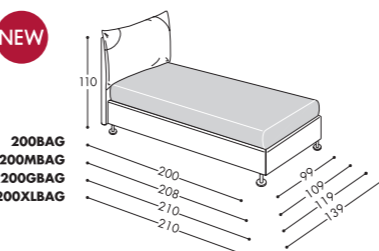

232
232M
232G

200BAG
200MBAG
200GBAG
200XLBAG

200KELLY
200MKELLY
200GKELLY
200XKELLY

GOLF 300

Letto tessile contenitore Combi H 18cm. Il letto Golf per motivi tecnici è fornito solo con materasso.
 Upholstered bed with Combi storage base H 18cm. For technical reasons, the Golf bed is supplied only with mattress.
 Under the storage compartment it is possible to put a pull-out bed with mattress or two pull-out containers with wheels.