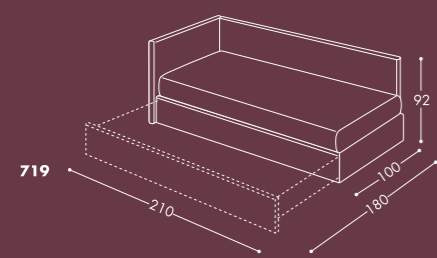

Dimensioni L 208cm - P 109cm

Upholstered bed with high storage base H25.

Upholstery cover Doble 76, Doble 1
Feet MDB 10cm
Bed linen Pills 3

Dimension W 208cm - D 109cm

BASI DISPONIBILI - AVAILABLE BED BASES

Dimensioni letto aperto L 210cm - P 100cm

Dimensioni letto chiuso L 210cm - P 180cm

Upholstered bed with transformable base.

Upholstery cover Sol 17

Feet Swed 18,5cm

Bed linen Stropiccio 7, Pills 1

Single bed size W 210cm - D 100cm

Double bed size W 210cm - D 180cm

BASI DISPONIBILI - AVAILABLE BED BASES

GOLF 100

base contenitore basso H18
low storage base H18

GOLF 200

base contenitore alto H25
high storage base H25

GOLF 300

base Combi contenitore H18
e 2° letto o coppia di contenitori estraibili
Combi storage base H18
and pull-out bed or two pull-out containers