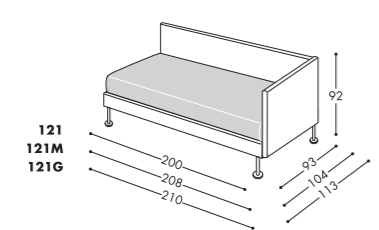

113
113M
113G