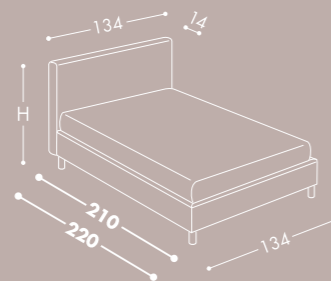

ECLIPSE JUNIOR L120

ALTEZZE BASI DISPONIBILI - HEIGHTS AVAILABLE FOR BED BASES
H12, 18, 25, 32cm