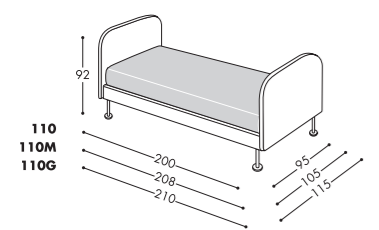

104
104M
104G
104XL