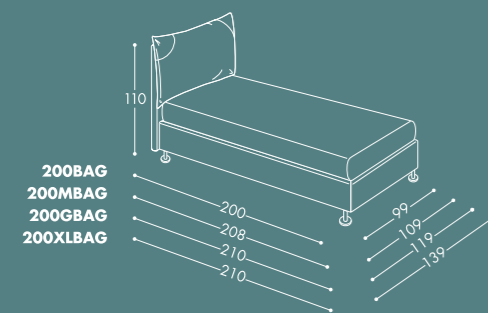

Dimensioni L 208cm - P 109cm

Upholstered bed with high storage base H25.

Upholstery cover Doble 76, Doble 1
Feet MDB 10cm
Bed linen Pills 3

Dimension W 208cm - D 109cm

BASI DISPONIBILI - AVAILABLE BED BASES