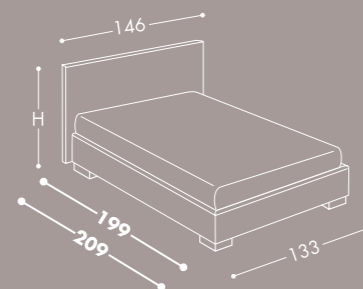

VALDO L120

ALTEZZE BASI DISPONIBILI - HEIGHTS AVAILABLE FOR BED BASES
H12, 18, 25, 32cm