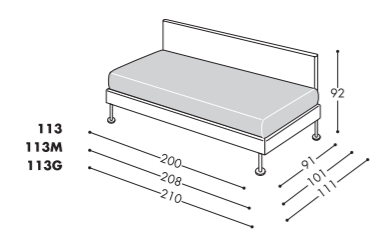

107
107M
107G