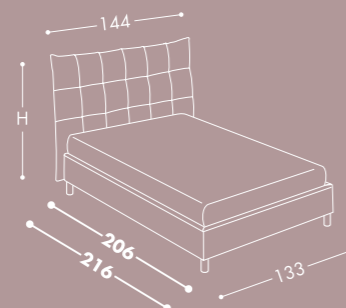

Upholstery cover Sol 3

Feet Cross 18,5cm

Bed linen Stropiccio 7, Grainette quilt in Circus 36 fabric

Dimension W 144cm - D 206/216cm

PANF L90

PANF L120

ALTEZZE BASI DISPONIBILI - HEIGHTS AVAILABLE FOR BED BASES
H12, 18, 25, 32cm