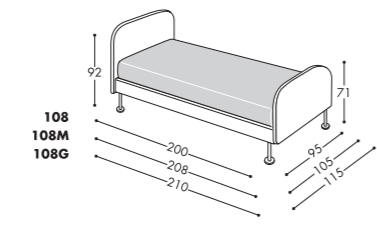

102A
102AM
102AG
102AXL