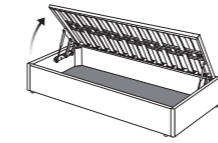

Standard foot

Mini Metal foot H 2cm
Other feet and wheels at page 132

600 - 600M - 600G