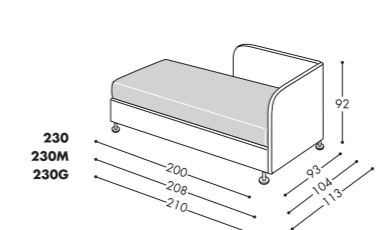

221
221M
221G

231
231M
231G