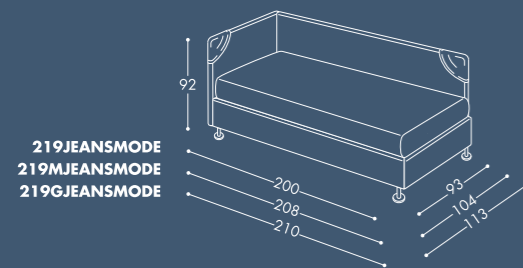

Piedi Ruota RZ 11,5cm

Biancheria Stropiccio 10

Dimensioni L 208cm - P 104cm

Upholstered bed with high storage base H25.

Upholstery cover Ram 15 Jeans Mode

Feet RZ wheels 11,5cm

Bed linen Stropiccio 10

Dimension W 208cm - D 104cm