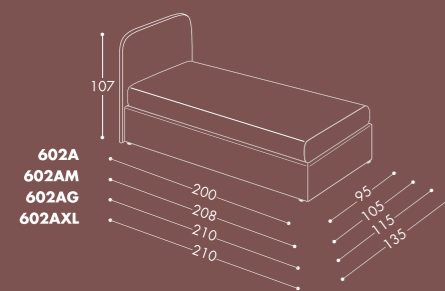

Dimensioni L 208cm - P 109cm

Upholstered bed with high storage base H25.

Upholstery cover Doble 76, Doble 1
Feet MDB 10cm
Bed linen Pills 3

Dimension W 208cm - D 109cm

BASI DISPONIBILI - AVAILABLE BED BASES

Piedi Mini 2cm

Biancheria Stropiccio 3

Dimensioni L 210cm - P 115cm

Upholstered bed with high storage base.

Upholstery cover Oleg 13

Feet Mini 2cm

Bed linen Stropiccio 3

Dimension W 210cm - D 115cm