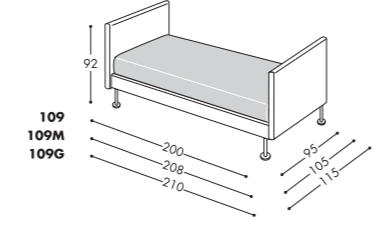

103
103M
103G
103XL