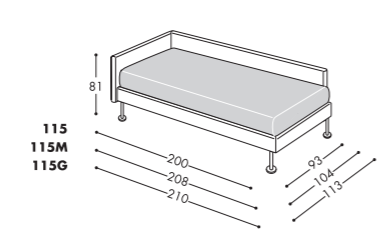

108
108M
108G