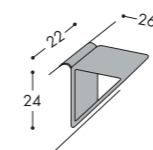

FANNY FOLD H12-18-25-32

JUBILEE H 25

KELLY LEGNO H12-18-25-32

KELLY TESSILE H12-18-25-32

ACCESSORI

NEW

"SPIEGO" tavolino
Solo per letti tessili H25-32
"SPIEGO" attachable bedside table
Only for upholstered beds H25-32