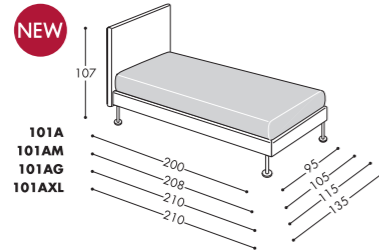

GOLF 100

Letto tessile contenitore basso H 18cm. Il letto Golf per motivi tecnici è fornito solo con materasso.
Upholstered bed with low storage base H 18cm. For technical reasons, the Golf bed is supplied only with mattress.

Capacità vano contenitore
Storage base capacity

GOLF 100 - 170lt.
GOLF 100M - 190lt.
GOLF 100G - 240lt.
GOLF 100XL - 290lt.

Dimensioni materasso
Mattress dimension

GOLF 100 - 80x190 cm
GOLF 100M - 90x200 cm
GOLF 100G - 100x200 cm
GOLF 100XL - 120x200 cm

Piede di serie
Piede metallo MDM H 18,5cm
Altri piedi e ruote a pag.132
Standard foot
MDM Metal foot H 18,5cm
Other feet and wheels at page 132

GOLF 200

Letto tessile contenitore alto H 25cm. Il letto Golf per motivi tecnici è fornito solo con materasso.
Upholstered bed with high storage base H 25cm. For technical reasons, the Golf bed is supplied only with mattress.

Capacità vano contenitore
Storage base capacity

GOLF 200 - 280lt.
GOLF 200M - 320lt.
GOLF 200G - 360lt.
GOLF 200XL - 440lt.

Dimensioni materasso
Mattress dimension

GOLF 200 - 80x190 cm
GOLF 200M - 90x200 cm
GOLF 200G - 100x200 cm
GOLF 200XL - 120x200 cm

Piede di serie
Piede metallo MDB H 10cm
Altri piedi e ruote a pag.132
Standard foot
MDB Metal foot H 10cm
Other feet and wheels at page 132