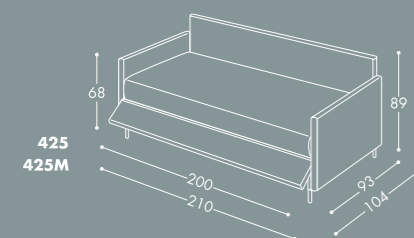

Rivestimento Ireto 71

Piedi MD400 7,5cm

Biancheria Stropiccio 2, Coprimaterasso
Baschetto Must in tessuto
Iredo 71 e 72

Dimensioni L 200cm - P 93cm

Upholstered bed with standard base H25.
Under the slatted base it is possible
to put a pull-out bed with mattress
or two pull-out containers with wheels.