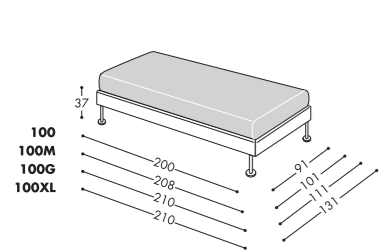

GOLF 100

Letto tessile contenitore basso H 18cm. Il letto Golf per motivi tecnici è fornito solo con materasso.
Upholstered bed with low storage base H 18cm. For technical reasons, the Golf bed is supplied only with mattress.

Capacità vano contenitore
Storage base capacity

GOLF 100 - 170lt.
GOLF 100M - 190lt.
GOLF 100G - 240lt.
GOLF 100XL - 290lt.

Dimensioni materasso
Mattress dimension

GOLF 100 - 80x190 cm
GOLF 100M - 90x200 cm
GOLF 100G - 100x200 cm
GOLF 100XL - 120x200 cm

Piede di serie
Piede metallo MDM H 18,5cm
Altri piedi e ruote a pag.132
Standard foot
MDM Metal foot H 18,5cm
Other feet and wheels at page 132