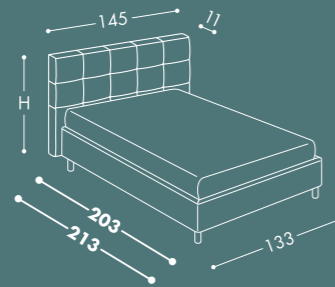

Upholstered bed with low storage base H 18. Available with or without storage compartment.

Upholstery cover iredo 70

Feet Swed 18,5cm

Bed linen Stropiccio 5, Oleg 2 quilt

Dimension W 115cm - D 203/213cm

EPIC L90