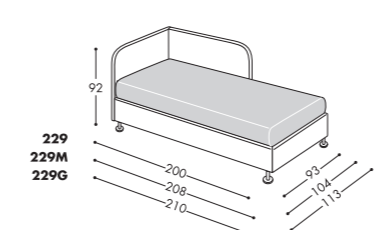

219
219M
219G