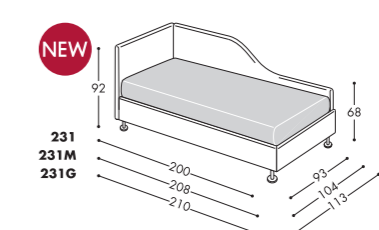

225
225M
225G

232
232M
232G

231
231M
231G