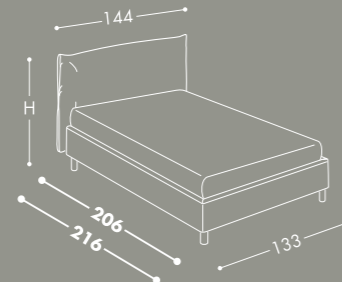

FANNY L120

ALTEZZE BASI DISPONIBILI - HEIGHTS AVAILABLE FOR BED BASES
H12, 18, 25, 32cm