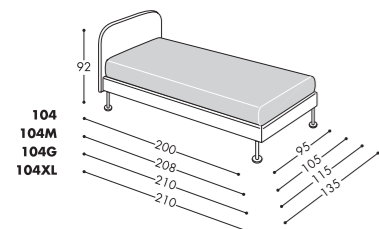

100
100M
100G
100XL