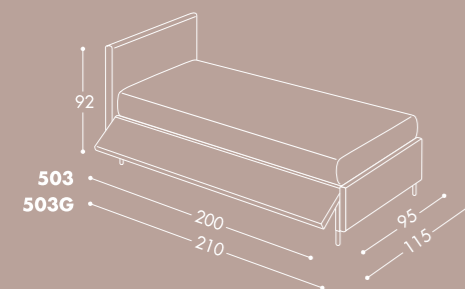

I LETTI GOLF

Golf 503G

Letto tessile con base special H32.
Sotto il piano rete è possibile inserire
un secondo letto completo di materasso
o una coppia di contenitori estraibili.

Rivestimento Summer 13

Piedi MD500 11,5cm

Biancheria Stropiccio 3, Trapunta Oleg 13

Dimensioni L 210cm - P 115cm

Upholstered bed with special base H32.
Under the slatted base it is possible
to put a pull-out bed with mattress
or two pull-out containers with wheels.

Upholstery cover Summer 13

Feet MD500 11,5cm

Bed linen Stropiccio 3, Quilt Oleg 13

Dimension W 210cm - D 115cm

BASI DISPONIBILI - AVAILABLE BED BASES

GOLF 100

base contenitore basso H18
low storage base H18

GOLF 200

base contenitore alto H25
high storage base H25

GOLF 300

base Combi contenitore H18
e 2° letto o coppia di contenitori estraibili
Combi storage base H18
and pull-out bed or two pull-out containers

GOLF 400

base H25 per 2° letto
o coppia contenitori estraibili
base H25 for a pull-out bed
or two pull-out containers

GOLF 500

base H32 per 2° letto
o coppia contenitori estraibili
base H32 for a pull-out bed
or two pull-out containers

GOLF 600

base contenitore plus H32
plus storage base H32

GOLF 700

base trasformabile
transformable base