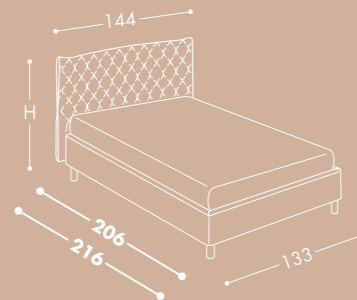

FANNY FOLD L120

ALTEZZE BASI DISPONIBILI - HEIGHTS AVAILABLE FOR BED BASES
H12, 18, 25, 32cm