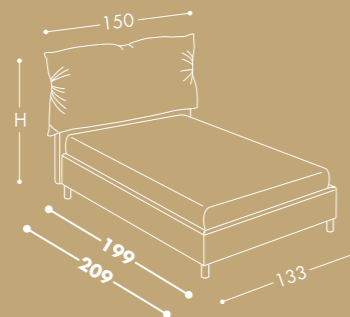

Tavolino Spiego.

Rivestimento Doble 51

Piedi Swed 15cm

Biancheria Soffio 5

Dimensioni L 150cm - P 199/209cm

Upholstered bed with high storage base H 25.
Available with or without storage compartment.

Spiego attachable bedside table.

Upholstery cover Doble 51

Feet Swed 15cm

Bed linen Soffio 5

Dimension W 105cm - D 199/209cm

DAN L90

DAN L120

ALTEZZE BASI DISPONIBILI - HEIGHTS AVAILABLE FOR BED BASES
H12, 18, 25, 32cm

I LETTI SINGOLI