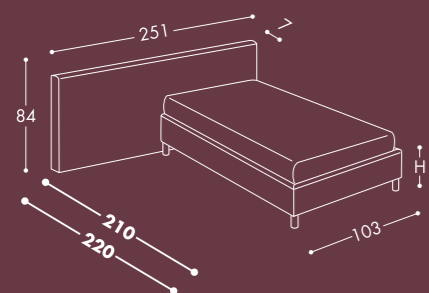

Dimensioni L 210/220cm - P 251cm

Upholstered bed with low storage base H18 and wall mounted headboard. Base and headboard are independent. Available with or without storage compartment.

Upholstery cover Ireto 81
Feet Swed 18,5cm
Bed linen Vichy 2

Dimension W 210/220cm - D 251cm

CUSTOM

la testata del letto Kelly può essere realizzata con dimensioni custom
 bed headboard can be made with custom dimension

KELLY TESSILE L90

KELLY TESSILE L120

ALTEZZE BASI DISPONIBILI - HEIGHTS AVAILABLE FOR BED BASES
 H12, 18, 25, 32cm