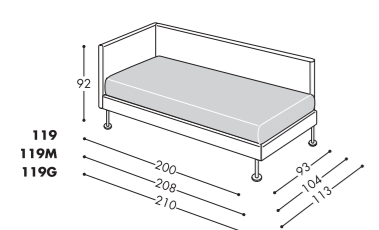

110
110M
110G