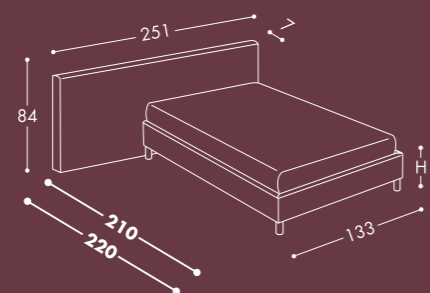

Dimensioni L 210/220cm - P 251cm

Upholstered bed with low storage base H18 and wall mounted headboard. Base and headboard are independent. Available with or without storage compartment.

Upholstery cover Ireto 81
Feet Swed 18,5cm
Bed linen Vichy 2

Dimension W 210/220cm - D 251cm

CUSTOM

la testata del letto Kelly può essere realizzata con dimensioni custom
 bed headboard can be made with custom dimension

KELLY TESSILE L90

KELLY TESSILE L120

ALTEZZE BASI DISPONIBILI - HEIGHTS AVAILABLE FOR BED BASES
 H12, 18, 25, 32cm