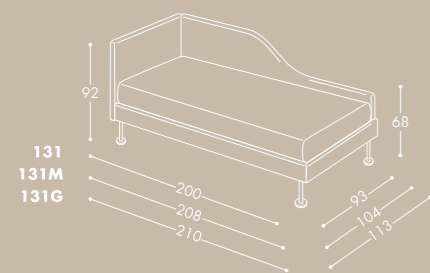

Dimensioni L 210cm - P 113cm

Upholstered bed with low storage base H18.

Upholstery cover Urban 26

Feet Swed 18,5cm

Bed linen Stropiccio 3, Quilt Oleg 2,
Cover Baschetto Must Ireto 71
and Ireto 23 fabric

Dimension W 210cm - D 113cm