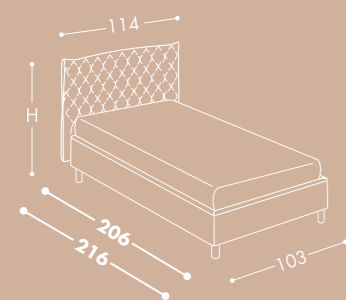

I LETTI SINGOLI

Fanny Fold H18

Letto tessile con base contenitore basso H 18. Disponibile nella versione contenitore e non contenitore.

Rivestimento Ireto 23

Piedi Swed 18,5cm

Biancheria Stropiccio 10

Dimensioni L 114cm - P 206/216cm

Upholstered bed with low storage base H 18. Available with or without storage compartment.

Upholstery cover Ireto 23

Feet Swed 18,5cm

Bed linen Stropiccio 10

Dimension W 114cm - D 206/216cm

FANNY FOLD L90