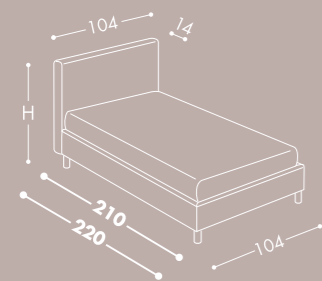

I LETTI SINGOLI

Eclipse H18

Letto tessile con base contenitore basso H18.
Disponibile nella versione contenitore e non contenitore.

Rivestimento Sol 15
Piedi Swed 18,5cm
Biancheria Soffio 3

Dimensioni L 210/220cm - P 134cm

Upholstered bed with low storage base H18.
Available with or without storage compartment.

Upholstery cover Sol 15
Feet Swed 18,5cm
Bed linen Soffio 3

Dimension W 210/220cm - D 134cm

ECLIPSE JUNIOR L90