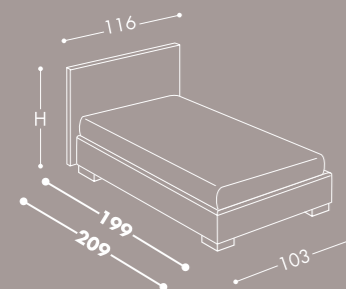

I LETTI SINGOLI

Valdo H12

Letto in frassino laccato con base H 12, con rete portante in legno di faggio.

Struttura letto Laccato poro aperto
Bianco latte

Piedi Swed 29cm

Biancheria Belle Nuit 2

Dimensioni L 146cm - P 199/209cm

Wooden bed laquered ash with beech wood slatted bed base H12.

Bed structure Laquered Milk white open grain

Feet Swed 29cm

Bed linen Belle Nuit 2

Dimensions W 146cm - D 199/209cm

VALDO L90