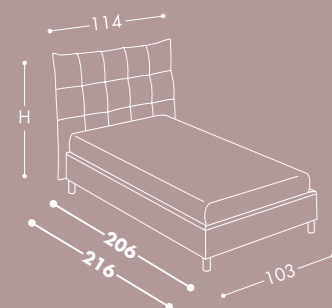

I LETTI SINGOLI

Panf H18

Letto tessile con base contenitore basso H 18. Disponibile nella versione contenitore e non contenitore.

Rivestimento Sol 3

Piedi Cross 18,5cm

Biancheria Stropiccio 7, trapunta Grainette in tessuto Circus 36

Dimensioni L 144cm - P 206/216cm

Upholstered bed with low storage base H 18. Available with or without storage compartment.

Upholstery cover Sol 3

Feet Cross 18,5cm

Bed linen Stropiccio 7, Grainette quilt in Circus 36 fabric

Dimension W 144cm - D 206/216cm

PANF L90