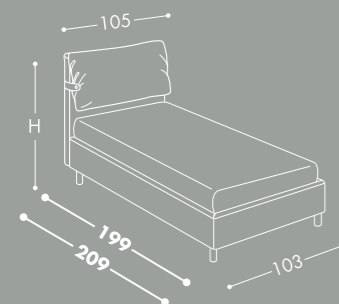

I LETTI SINGOLI

Dama H18

Letto tessile con base contenitore basso H 18. Disponibile nella versione contenitore e non contenitore.

Rivestimento Summer 14

Piedi Swed 18,5cm

Biancheria Stropiccio 2, Stropiccio 3

Dimensioni L 105cm - P 199/209cm

Upholstered bed with low storage base H 18. Available with or without storage compartment.

Upholstery cover Summer 14

Feet Swed 18,5cm

Bed linen Stropiccio 2, Stropiccio 3

Dimension W 105cm - D 199/209cm

DAMA L90

ALTEZZE BASI DISPONIBILI - HEIGHTS AVAILABLE FOR BED BASES
H12, 18, 25, 32cm