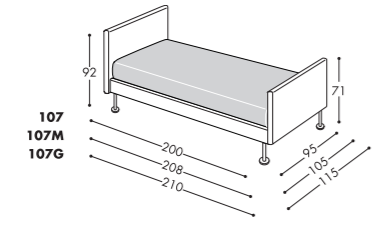

101A
101AM
101AG
101AXL