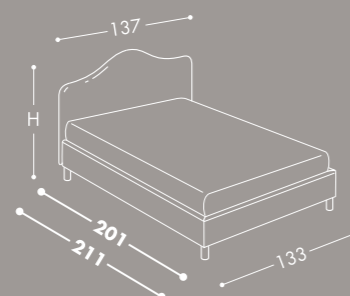

Upholstered bed with high storage base H 25.
Available with or without storage compartment.

Upholstery cover Ireto 23

Feet P 10cm

Bed linen Stropiccio 5, Stropiccio 3

Dimension W 107cm - D 201/211 cm

LUXURY L90