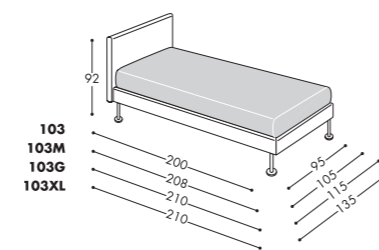

GOLF 100

Letto tessile contenitore basso H 18cm. Il letto Golf per motivi tecnici è fornito solo con materasso.
Upholstered bed with low storage base H 18cm. For technical reasons, the Golf bed is supplied only with mattress.

Capacità vano contenitore
Storage base capacity

GOLF 100 - 170lt.
GOLF 100M - 190lt.
GOLF 100G - 240lt.
GOLF 100XL - 290lt.

Dimensioni materasso
Mattress dimension

GOLF 100 - 80x190 cm
GOLF 100M - 90x200 cm
GOLF 100G - 100x200 cm
GOLF 100XL - 120x200 cm

Piede di serie
Piede metallo MDM H 18,5cm
Altri piedi e ruote a pag.132
Standard foot
MDM Metal foot H 18,5cm
Other feet and wheels at page 132

GOLF 200

Letto tessile contenitore alto H 25cm. Il letto Golf per motivi tecnici è fornito solo con materasso.
Upholstered bed with high storage base H 25cm. For technical reasons, the Golf bed is supplied only with mattress.

Capacità vano contenitore
Storage base capacity

GOLF 200 - 280lt.
GOLF 200M - 320lt.
GOLF 200G - 360lt.
GOLF 200XL - 440lt.

Dimensioni materasso
Mattress dimension

GOLF 200 - 80x190 cm
GOLF 200M - 90x200 cm
GOLF 200G - 100x200 cm
GOLF 200XL - 120x200 cm

Piede di serie
Piede metallo MDB H 10cm
Altri piedi e ruote a pag.132
Standard foot
MDB Metal foot H 10cm
Other feet and wheels at page 132