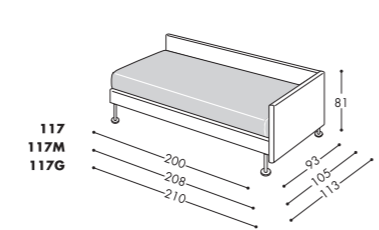

109
109M
109G