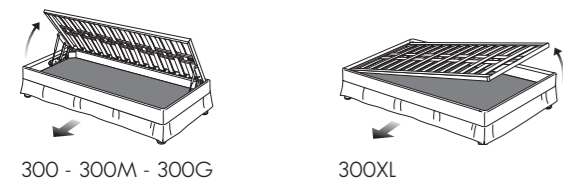

232
232M
232G

200BAG
200MBAG
200GBAG
200XLBAG

200KELLY
200MKELLY
200GKELLY
200XKELLY

GOLF 300

Letto tessile contenitore Combi H 18cm. Il letto Golf per motivi tecnici è fornito solo con materasso.
 Upholstered bed with Combi storage base H 18cm. For technical reasons, the Golf bed is supplied only with mattress.
 Under the storage compartment it is possible to put a pull-out bed with mattress or two pull-out containers with wheels.