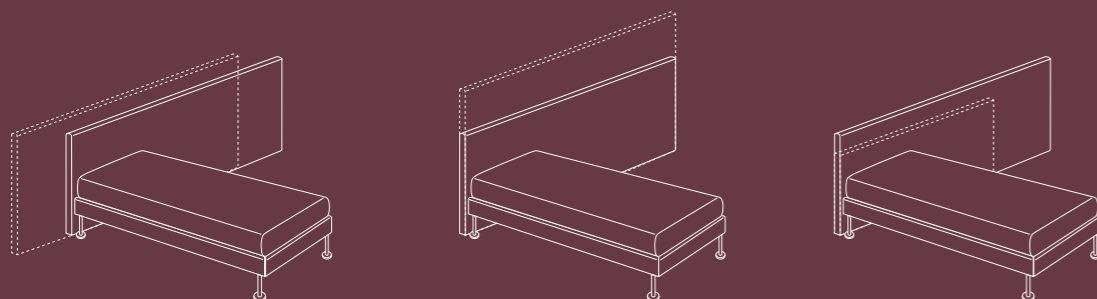

I LETTI SINGOLI

Kelly tessile H18

Letto tessile con base contenitore basso H18 e testiera a parete realizzabile su misura. La base e la testiera sono indipendenti tra loro. Disponibile nella versione contenitore e non contenitore.

Rivestimento Ireto 81
Piedi Swed 18,5cm
Biancheria Vichy 2

Dimensioni L 210/220cm - P 251cm

Upholstered bed with low storage base H18 and wall mounted headboard. Base and headboard are independent. Available with or without storage compartment.

Upholstery cover Ireto 81
Feet Swed 18,5cm
Bed linen Vichy 2

Dimension W 210/220cm - D 251cm

CUSTOM

la testata del letto Kelly può essere realizzata con dimensioni custom
bed headboard can be made with custom dimension