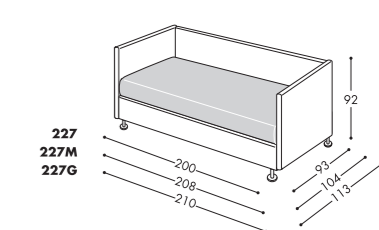

217
217M
217G