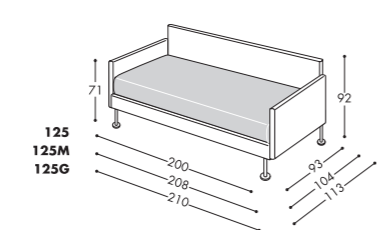

115
115M
115G