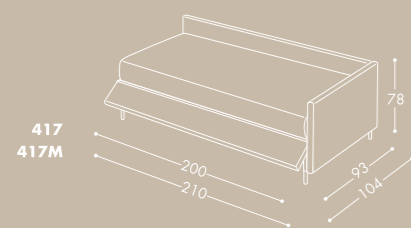

I LETTI GOLF

Golf 417

Letto tessile con base standard H25.
Sotto il piano rete è possibile inserire
un secondo letto completo di materasso
o una coppia di contenitori estraibili.

Rivestimento Doble 70

Piedi MD400 7,5cm

Biancheria Stropiccio 2,
Coprimaterasso Baschetto
Must in tessuto Oleg 2

Dimensioni L 200cm - P 93cm

Upholstered bed with standard base H25.
Under the slatted base it is possible
to put a pull-out bed with mattress
or two pull-out containers with wheels.

Upholstery cover Doble 70

Feet MD400 7,5cm

Bed linen Stropiccio 2,
Cover Baschetto Must
Oleg 2 fabric

Dimension W 200cm - D 93cm

BASI DISPONIBILI - AVAILABLE BED BASES

GOLF 100

base contenitore basso H18
low storage base H18

GOLF 200

base contenitore alto H25
high storage base H25

GOLF 300

base Combi contenitore H18
e 2° letto o coppia di contenitori estraibili
Combi storage base H18
and pull-out bed or two pull-out containers

GOLF 400

base H25 per 2° letto
o coppia contenitori estraibili
base H25 for a pull-out bed
or two pull-out containers

GOLF 500

base H32 per 2° letto
o coppia contenitori estraibili
base H32 for a pull-out bed
or two pull-out containers

GOLF 600

base contenitore plus H32
plus storage base H32

GOLF 700

base trasformabile
transformable base