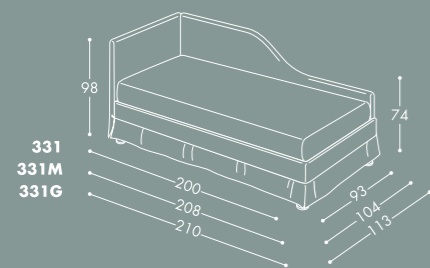

Rivestimento Ireto 71

Piedi MDA 23,5cm

Biancheria Vichy 4

Dimensioni L 210cm - P 113cm

Upholstered bed
with Combi storage base H18.
Under the storage compartment it is possible
to put a pull-out bed with mattress
or two pull-out containers with wheels.

Upholstery cover Ireto 71

Feet MDA 23,5cm

Bed linen Vichy 4

Dimension W 210cm - D 113cm

BASI DISPONIBILI - AVAILABLE BED BASES

GOLF 100

base contenitore basso H18
low storage base H18

GOLF 200