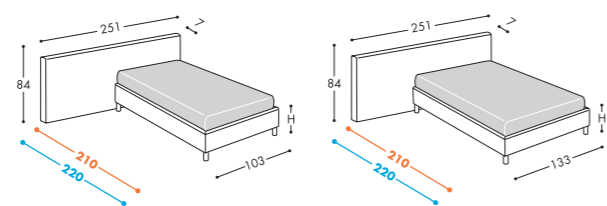

FANNY FOLD H12-18-25-32

JUBILEE H 25

KELLY LEGNO H12-18-25-32

KELLY TESSILE H12-18-25-32

ACCESSORI

NEW

"SPIEGO" tavolino
Solo per letti tessili H25-32
"SPIEGO" attachable bedside table
Only for upholstered beds H25-32