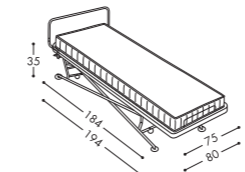

2° LETTO ESTRAIBILE SPECIAL

con materasso a molle cm. 70x180. Solo per Golf 500

2nd SPECIAL PULL-OUT BED

with spring mattress cm. 70x180. Only for Golf 500

NEW

"SPIEGO" tavolino

Escluso Golf 100 - 300 - 700

"SPIEGO" attachable bedside table

Not available for Golf 100 - 300 - 700