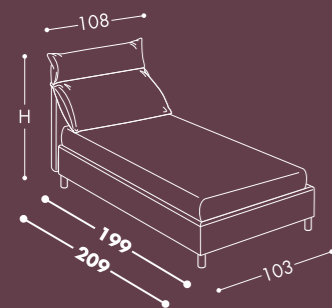

I LETTI SINGOLI

Plio H18

Letto tessile con base contenitore basso H 18 con cuscino testiera reclinabile. Disponibile nella versione contenitore e non contenitore.

Rivestimento Ram 23

Piedi Cross 18,5 cm

Biancheria Stropiccio 5
trapunta Oleg 13

Dimensioni L 108cm - P 199/209cm

Upholstered bed with low storage base H 18 and with reclining headboard cushions. Available with or without storage compartment.

Upholstery cover Ram 23

Feet Cross 18,5 cm

Bed linen Stropiccio 5
quilt Oleg 13

Dimension W 108cm - D 199/209cm

PLIO L90

ALTEZZE BASI DISPONIBILI - HEIGHTS AVAILABLE FOR BED BASES

H12, 18, 25, 32cm