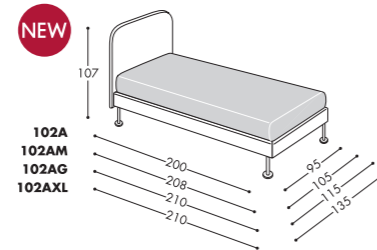

GOLF 100

Letto tessile contenitore basso H 18cm. Il letto Golf per motivi tecnici è fornito solo con materasso.
Upholstered bed with low storage base H 18cm. For technical reasons, the Golf bed is supplied only with mattress.

Capacità vano contenitore
Storage base capacity

GOLF 100 - 170lt.
GOLF 100M - 190lt.
GOLF 100G - 240lt.
GOLF 100XL - 290lt.

Dimensioni materasso
Mattress dimension

GOLF 100 - 80x190 cm
GOLF 100M - 90x200 cm
GOLF 100G - 100x200 cm
GOLF 100XL - 120x200 cm

Piede di serie
Piede metallo MDM H 18,5cm
Altri piedi e ruote a pag.132
Standard foot
MDM Metal foot H 18,5cm
Other feet and wheels at page 132

GOLF 200

Letto tessile contenitore alto H 25cm. Il letto Golf per motivi tecnici è fornito solo con materasso.
Upholstered bed with high storage base H 25cm. For technical reasons, the Golf bed is supplied only with mattress.

Capacità vano contenitore
Storage base capacity

GOLF 200 - 280lt.
GOLF 200M - 320lt.
GOLF 200G - 360lt.
GOLF 200XL - 440lt.

Dimensioni materasso
Mattress dimension

GOLF 200 - 80x190 cm
GOLF 200M - 90x200 cm
GOLF 200G - 100x200 cm
GOLF 200XL - 120x200 cm

Piede di serie
Piede metallo MDB H 10cm
Altri piedi e ruote a pag.132
Standard foot
MDB Metal foot H 10cm
Other feet and wheels at page 132