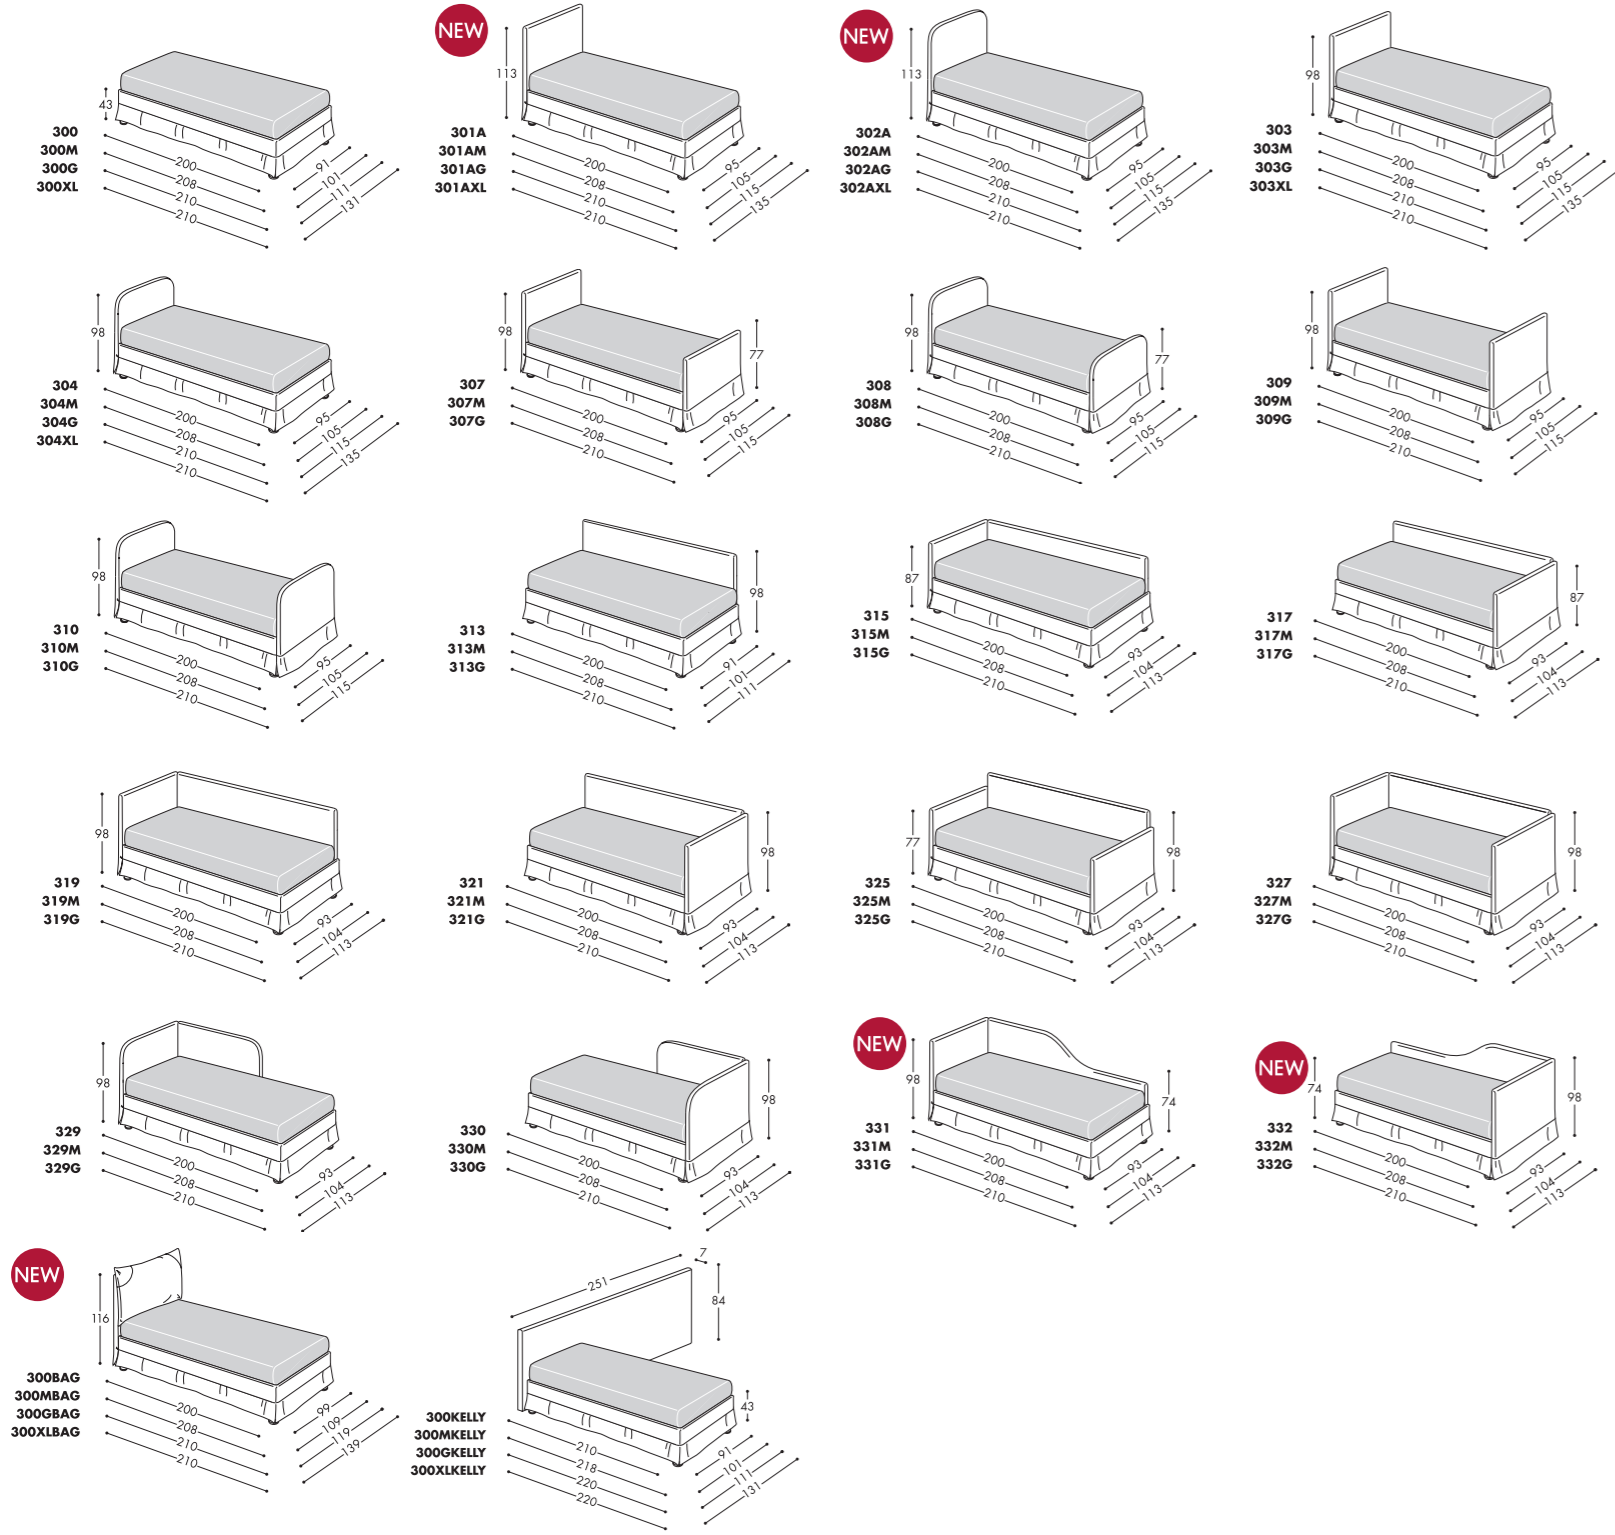

GOLF 300

Letto tessile contenitore Combi H 18cm. Il letto Golf per motivi tecnici è fornito solo con materasso.
Upholstered bed with Combi storage base H 18cm. For technical reasons, the Golf bed is supplied only with mattress.
Under the storage compartment it is possible to put a pull-out bed with mattress or two pull-out containers with wheels.

Capacità vano contenitore
Storage base capacity
GOLF 300 - 170lt.
GOLF 300M - 190lt.
GOLF 300G - 240lt.
GOLF 300XL - 290lt.

Dimensioni materasso
Mattress dimension
GOLF 300 - 80x190 cm
GOLF 300M - 90x200 cm
GOLF 300G - 100x200 cm
GOLF 300XL - 120x200 cm

Piede di serie
Solo piede metallo MDA H 23,5cm
Standard foot
Only MDA Metal foot H 23,5cm