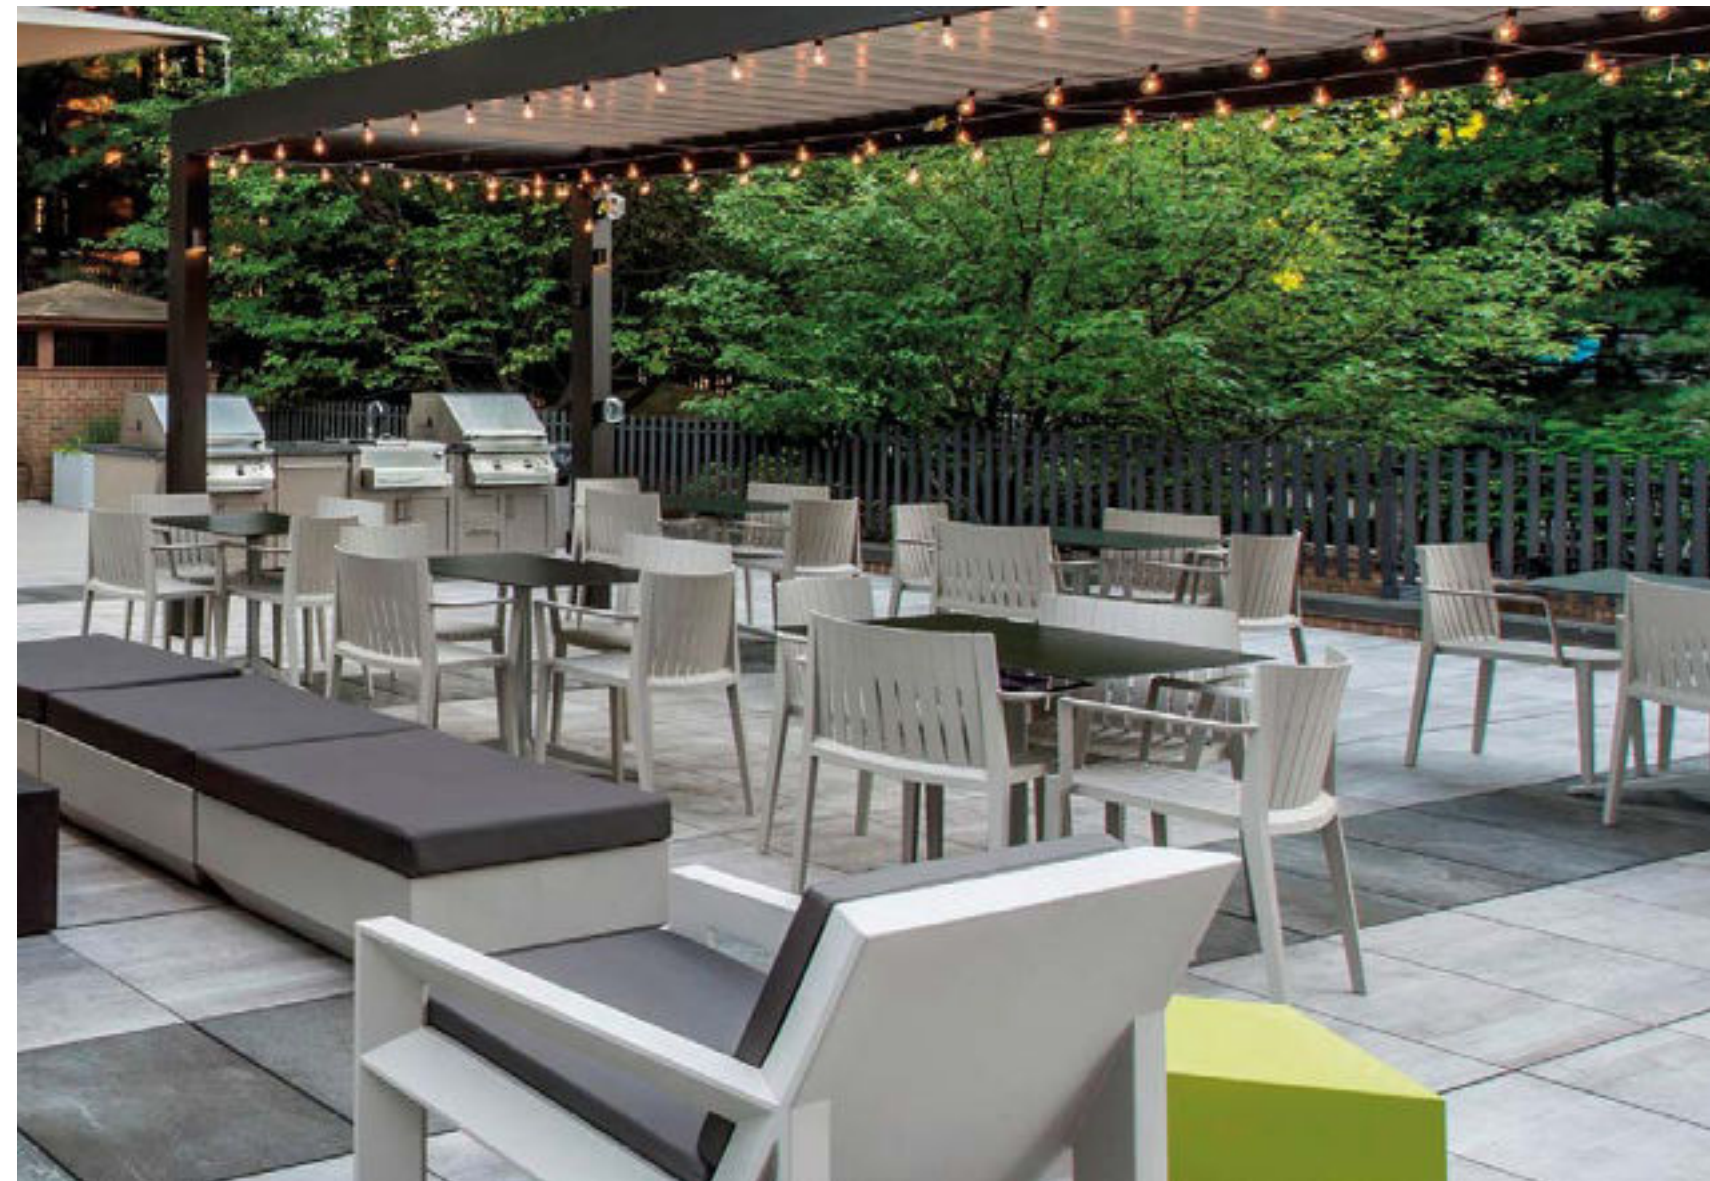

Spritz

COLLECTION by Archirivolto

SPRITZ SOFA & LOUNGE CHAIR & COFFEE TABLE & CHAIR & FRAME TABLE

black

Spritz

COLLECTION by Archirivolto

SPRITZ SUN LOUNGER & LOW TABLE
white

Cafeteria
SPRITZ **ARMCHAIR & QUARTZ TABLE**
white