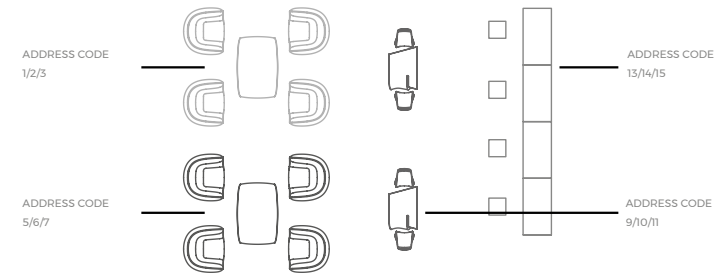

2* Example of DMX Wireless Professional Customized Configuration