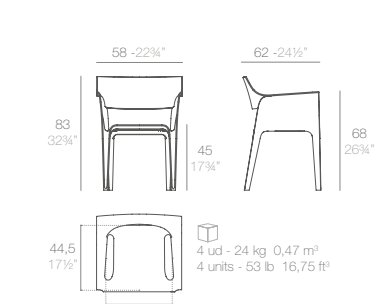

AFRICA armchair.

Basic. Básico.	-	65005
REVOLUTION Recycled plastic from the Mediterranean*	-	65005VR
Lacquered. Lacado.	-	65005F
Cushion. Acolchado. (Draion)	-	65005DCO
Cushion. Acolchado. (Nautic)	-	65005CO
Cushion. Acolchado. (Silvertex, Crevin, Savane, Heritage)	-	65005CCO

Price per unit
Precio unidad

Stackable
Apilable

5 max.

WHITE BLACK ECRU RED BRONZE PICKLE NAVY TORTORA ALMOND ANTHRACITE MILOS MANTA CALA

AFRICA chair.

Basic. Básico.	-	65036
REVOLUTION Recycled plastic from the Mediterranean*	-	65036VR
Lacquered. Lacado.	-	65036F
Cushion. Acolchado. (Draion)	-	65036DCO
Cushion. Acolchado. (Nautic)	-	65036CO
Cushion. Acolchado. (Silvertex, Crevin, Savane, Heritage)	-	65036CCO

Price per unit
Precio unidad

Stackable
Apilable

7 max.

WHITE BLACK ECRU RED BRONZE PICKLE NAVY TORTORA ALMOND ANTHRACITE MILOS MANTA CALA

BROOKLYN chair.

Basic. Básico.	-	65037
REVOLUTION Recycled plastic from the Mediterranean*	-	65037VR
Lacquered. Lacado.	-	65037F
Cushion. Acolchado. (Draion)	-	65037DCO
Cushion. Acolchado. (Nautic)	-	65037CO
Cushion. Acolchado. (Silvertex, Crevin, Savane, Heritage)	-	65037CCO

Price per unit
Precio unidad

Stackable
Apilable

7 max.

WHITE BLACK ECRU RED BRONZE PICKLE NAVY TORTORA ALMOND ANTHRACITE MILOS MANTA CALA

BROOKLYN chair with arms.

Basic. Básico.	-	65038
REVOLUTION Recycled plastic from the Mediterranean*	-	65038VR
Lacquered. Lacado.	-	65038F
Cushion. Acolchado. (Draion)	-	65038DCO
Cushion. Acolchado. (Nautic)	-	65038CO
Cushion. Acolchado. (Silvertex, Crevin, Savane, Heritage)	-	65038CCO

Price per unit
Precio unidad

Stackable
Apilable

7 max.

WHITE BLACK ECRU RED BRONZE PICKLE NAVY TORTORA ALMOND ANTHRACITE MILOS MANTA CALA

LA PEDRERA armchair.