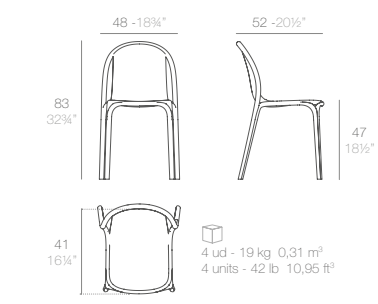

BROOKLYN chair with arms.

Basic. Básico.	-	65038
REVOLUTION Recycled plastic from the Mediterranean*	-	65038VR
Lacquered. Lacado.	-	65038F
Cushion. Acolchado. (Draion)	-	65038DCO
Cushion. Acolchado. (Nautic)	-	65038CO
Cushion. Acolchado. (Silvertex, Crevin, Savane, Heritage)	-	65038CCO

Price per unit
Precio unidad

Stackable
Apilable

7 max.

WHITE BLACK ECRU RED BRONZE PICKLE NAVY TORTORA ALMOND ANTHRACITE MILOS MANTA CALA