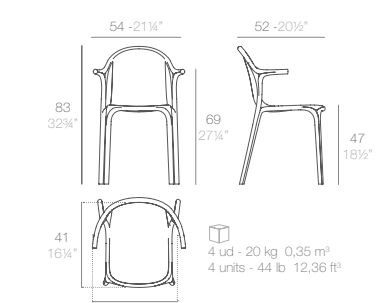

LA PEDRERA armchair.

Basic. Básico.	-	65004
REVOLUTION Recycled plastic from the Mediterranean*	-	65004VR
Lacquered. Lacado.	-	65004F
Cushion. Acolchado. (Draion)	-	65004DCO
Cushion. Acolchado. (Nautic)	-	65004CO
Cushion. Acolchado. (Silvertex, Crevin, Savane, Heritage)	-	65004CCO

Price per unit
Precio unidad

Stackable
Apilable

4 max.

WHITE BLACK ECRU RED BRONZE PICKLE NAVY TORTORA ALMOND ANTHRACITE MILOS MANTA CALA