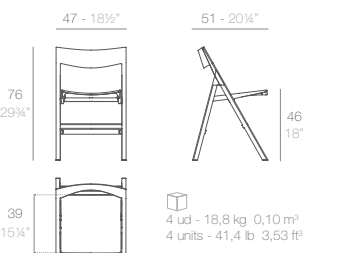

QUARTZ folding chair.

- Basic. Básico. - 54197