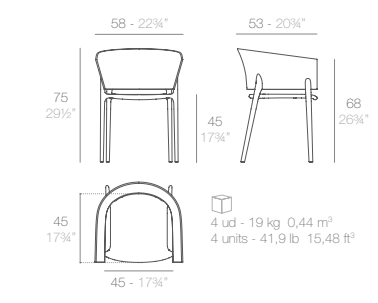

AFRICA chair.

Basic. Básico.	-	65036
REVOLUTION Recycled plastic from the Mediterranean*	-	65036VR
Lacquered. Lacado.	-	65036F
Cushion. Acolchado. (Draion)	-	65036DCO
Cushion. Acolchado. (Nautic)	-	65036CO
Cushion. Acolchado. (Silvertex, Crevin, Savane, Heritage)	-	65036CCO

Price per unit
Precio unidad

Stackable
Apilable

7 max.

WHITE BLACK ECRU RED BRONZE PICKLE NAVY TORTORA ALMOND ANTHRACITE MILOS MANTA CALA