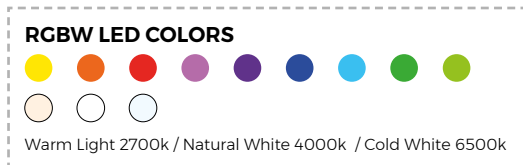

LACQUERED

High gloss lacquered.

EXTRAS / OPTIONS

WHITE LED

RGBW LED

Unit with internal lighting with RGBW LED technology and remote control unit for switching colors. Available only in matte ice white finish. Remote control included.

RGBW LED DMX

Unit with internal lighting with RGBW LED technology and remote control unit for switching colors. Also controlled by DMX-1024 (wireless), enabling communication between one or more products simultaneously via the DMX transmitter (not included). There are two options to choose from: Professional XLR DMX and Home WIFI DMX.

1* DMX Wireless Standard Configuration.

2* DMX Wireless Customized Configuration.

WITH BATTERY

RGBW LED BATTERY

Unit with internal lighting with battery-powered RGBW LED technology. Includes charger and remote control for switching colors and charger. Available only in matte ice white finish.

RGBW LED DMX BATTERY

Unit with internal lighting with RGBW LED technology supplied by a battery (includes charger and remote control unit for switching colors). Also controlled by DMX-1024 (wireless), enabling communication between one or more products simultaneously via the DMX transmitter (not included). There are two options to choose from: Professional XLR DMX and Home WIFI DMX. (Remote control included).

1* DMX Wireless Standard Configuration.

2* DMX Wireless Customized Configuration.

Bluetooth Sound System ✨

Connect your smartphone or tablet via Bluetooth to the built in speakers.

- Sound systems 200W Dual component.

- Bluetooth Ready v.4.0.

- Input: AUX Jack 3,5 mm.

- USB Charger for portable gadget - Output 5V= 1500mA

Lightining

POWER SUPPLY

LED WHITE

- Simple color LEDs 4500 K

- 720 - 2800 LM Max. (Models subject to availability)

- 12 - 72 W Max. (Models subject o availability)

- Power supply: Mean Well / Class 2 / IN: 100-240V AC / 50-60Hz

- IEE: Class A

- IP65 / applicable for wet areas.

- Ta: 40°C

- 4-5 m. white cable Ho5RN-F 2G1 mm2 + Plug (EU - AUS - UK) Ⓢ Ⓢ Ⓢ

- 4-5 m. white cable SJTW - 2 x AWG18 + Plug (USA) Ⓢ Ⓢ

- CE / RoHS / UL

NANO LED WHITE

- Simple color LEDs 4500 K

- 40 LM

- 14 W Max.

- Wall Power supply: IN: 100-240V AC / 50-60Hz

- IEE: Class A

- IP20 / indoor use only

- Ta: 35°C

- 2 Meters transparent cable with hand switch + EU Plug Ⓢ

- CE / RoHS

RGBW LED

- Multicolor LEDs RGBW

- Controller RF433 Mhz / 10-15 meters range

- 450 - 1100 LM Max. (Models subject to availability)

- 16 - 72 W Max. (Models subject to availability)

- Power supply: Mean Well / Class 2 / IN: 100-240V AC / 50-60Hz

- IEE: Class A

- IP65 / applicable for wet areas.

- Ta: 40°C

- 4-5 m. white cable Ho5RN-F 2G1 mm2 + Plug (EU - AUS - UK) Ⓢ Ⓢ Ⓢ

- 4-5 m. white cable SJTW - 2 x AWG18 + Plug (USA) Ⓢ Ⓢ

- CE / RoHS / UL

RGBW LED DMX

- Multicolor LEDs RGBW

- Controller RF433 Mhz / 10-15 meters range

- DMX 1024 decoder / 2.4Ghz wireless signal/ compatible with IOS or Android & Professional Installations.

- DMX 1024 decoder / 2.4 Ghz wireless signal.

- Home WiFi DMX wireless controller, compatible with IOS and Android (not included)

- Professional DMX wireless controller, connector XLR (not included)

- 450 - 1100 LM Max. (Models subject to availability)

- 12 - 72 W Max. (Models subject to availability)

- Power supply: Mean Well / Class 2 / IN: 100-240V AC / 50-60Hz

- IEE: Class A

- IP65 / applicable for wet areas.

- Ta: 40°C

- 4-5 m. white cable Ho5RN-F 2G1 mm2 + Plug (EU - AUS - UK) Ⓢ Ⓢ Ⓢ

- 4-5 m. white cable SJTW - 2 x AWG18 + Plug (USA) Ⓢ Ⓢ

- CE / RoHS / UL

BATTERY

BATTERY RGBW LED

- Multicolor LEDs RGBW

- Controller RF433 Mhz / 10-15 meters range

- 450 - 1100 LM Max. (depending on the model)

- 12 - 72 W Max. (depending on the model)

- Li-ion Battery 5.2.19 Ah (depending on the model) 12V / 6-8 h autonomy / Load 5h - 500 cycles

- Charger: 1.5A - 4A (depending on the model) IN: 100-240V AC / 50-60Hz

- IEE: Class A / CE / RoHS / IP65 (Suitable for wet areas)

- Ta: 40°C

BATTERY RGBW LED DMX

- Multicolor LEDs RGBW

- Controller RF433 Mhz / 10-15 meters range

- DMX 1024 decoder / 2.4 Ghz wireless signal.

- Home WiFi DMX wireless controller, compatible with IOS and Android (not included)

- Professional DMX wireless controller, connector XLR (not included)

- Li-ion Battery 5.2 - 19 Ah (depending on the model) 12V / 6-8 h autonomy / Load 5h - 500 cycles

- Charger: 1.5A - 4A (depending on the model) IN: 100-240V AC / 50-60Hz

- 1100 LM Max. (Models subject to availability)

- 12 - 72 W Max. (Models subject to availability)

- IEE: Class A / CE / RoHS / IP65 (Suitable for wet areas)

- Ta: 40°C