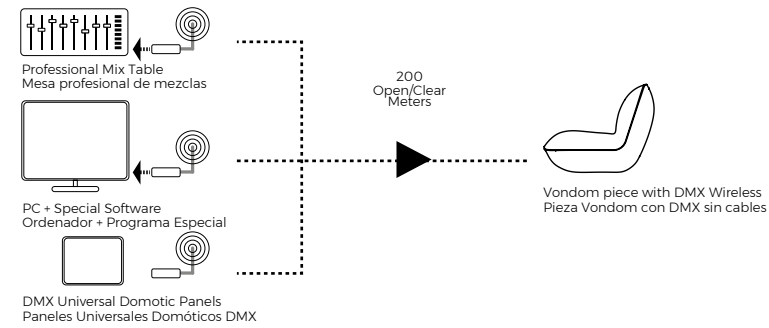

DMX Wireless

DMX 512 (Digital Multiplex) is a mechanism used for the electronic control of entertainment lighting, enabling communication between the control-table, our own lights and light sources. You can create customized and special environments. This allowed to control every Vondom product independently or in groups.

There are 2 different DMX Wireless, depending on our customer needs:

DMX WIRELESS PROFESSIONAL XLR PACK

Vondom DMX Wireless Professional XLR you can control all LED RGBW VONDOM pieces from your Mix Tables, PC+software, Domotic panels, etc.

1* DMX Wireless Standard Configuration

Preset three separate Family products: POTS, LAMPS & FURNITURE.

2* DMX Wireless Customized Configuration

You can send us your customized special environment that you want to control independently and we will set it up.