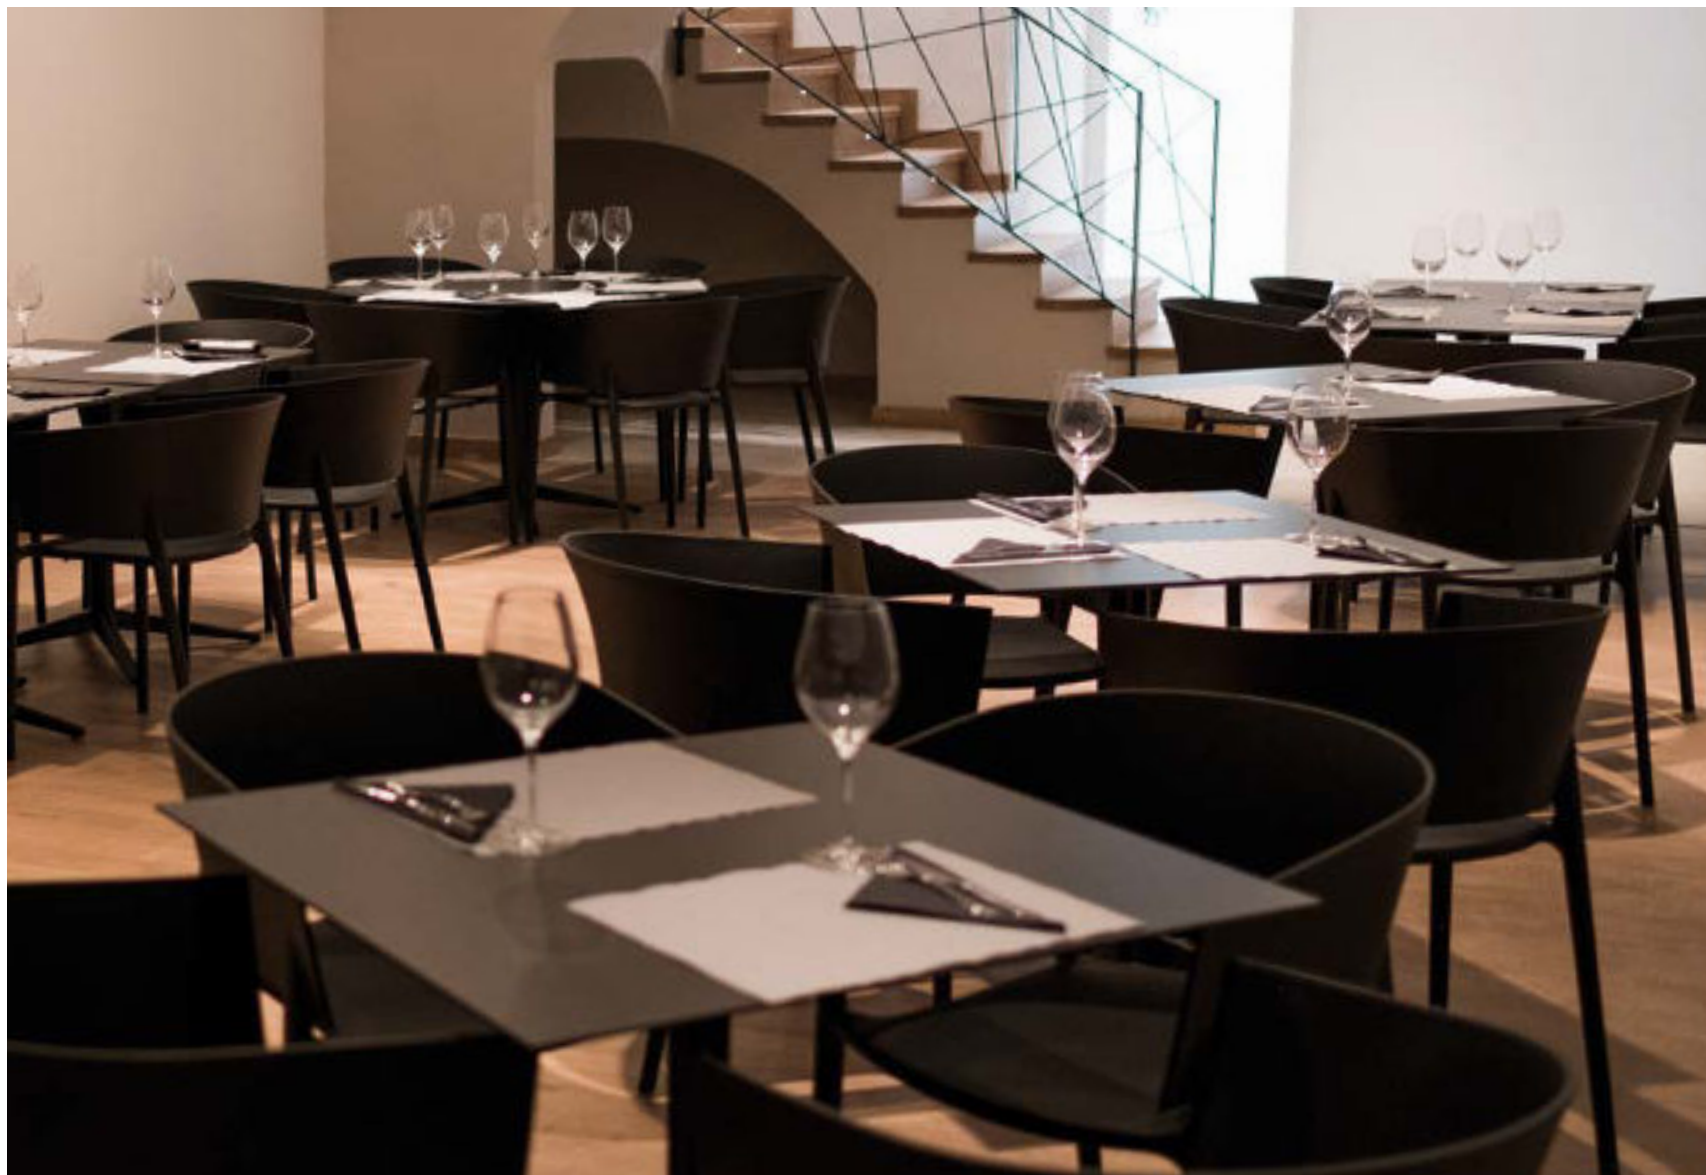

AFRICA **ARMCHAIR** & **MARI-SOL TABLE**
white

Kezu lounge - Sydney, Australia
AFRICA **ARMCHAIR** & **MARI-SOL TABLE**
black

Africa

CHAIR by Eugeni Quitllet

AFRICA ARMCHAIR & CHAIR & STOOL & MARI-SOL TABLE
white & ecru

Africa

STOOL by Eugeni Quitllet

AFRICA **STOOL**
white

Trattoria Raffaello, Spain
 AFRICA **ARMCHAIR** & FAZ **TABLE**
 black

Kunsthalle Terrace - Bielefeld, Germany
 AFRICA **ARMCHAIR**
 white

Wall Street