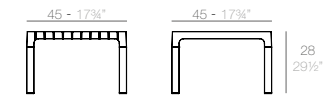

4 ud - 10,8 kg 0,05 m³
51x51x20 cm
4 units - 23,3 lb 1,73 ft³