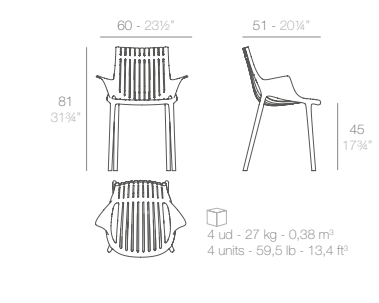

IBIZA armchair

Basic. Básico.	-	65041
REVOLUTION Recycled plastic from the Mediterranean*	-	65041VR
Cushion. Acolchado. (Draion)	-	65041DCO
Cushion. Acolchado. (Nautic)	-	65041CO
Cushion. Acolchado. (Silvertex, Crevin, Savane, Heritage)	-	65041CCO

Price per unit
Precio unidad

Stackable
Apilable

6 max.

WHITE BLACK ECRU RED BRONZE PICKLE NAVY TORTORA ALMOND ANTHRACITE MILOS MANTA CALA