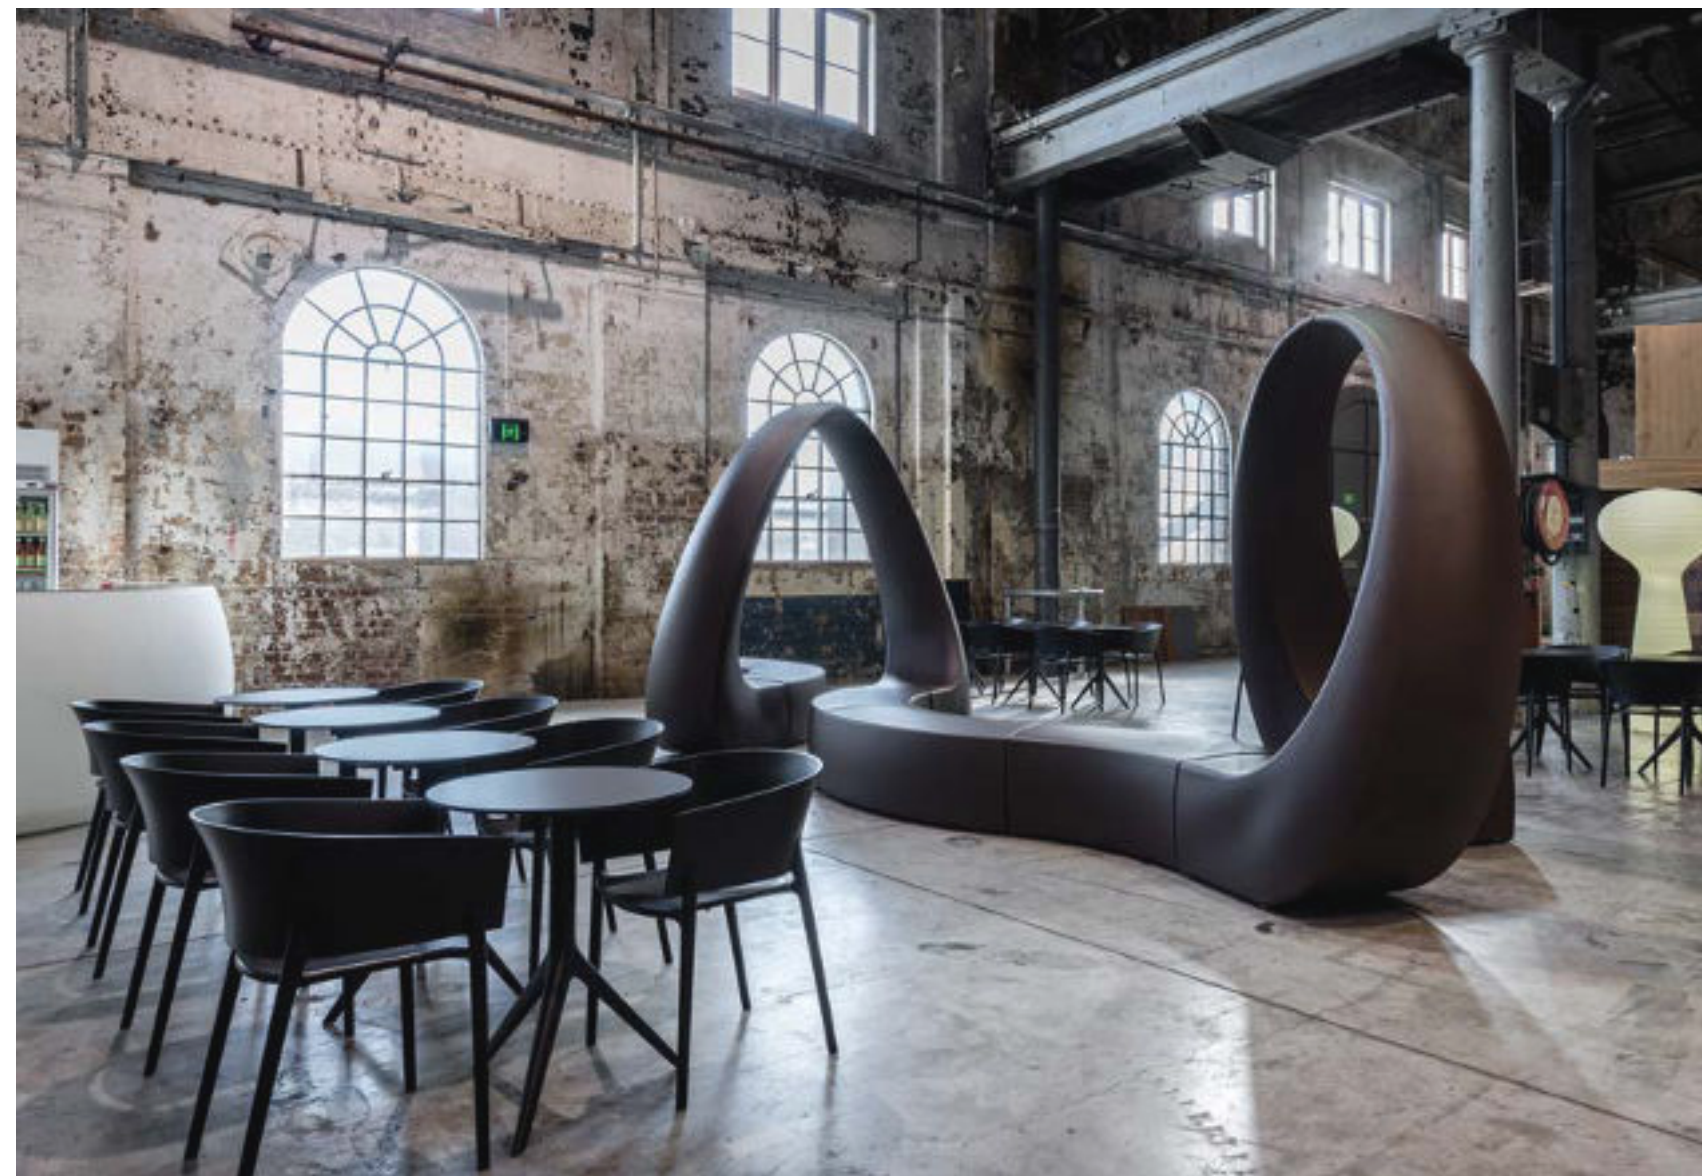

AFRICA ARMCHAIR & CHAIR & STOOL
milos

Kezu lounge - Sydney, Australia
AFRICA **ARMCHAIR** & **MARI-SOL TABLE**
black