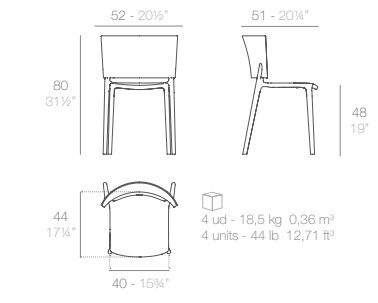

BROOKLYN chair.

Basic. Básico.	-	65037
REVOLUTION Recycled plastic from the Mediterranean*	-	65037VR
Lacquered. Lacado.	-	65037F
Cushion. Acolchado. (Draion)	-	65037DCO
Cushion. Acolchado. (Nautic)	-	65037CO
Cushion. Acolchado. (Silvertex, Crevin, Savane, Heritage)	-	65037CCO

Price per unit
Precio unidad

Stackable
Apilable

7 max.

WHITE BLACK ECRU RED BRONZE PICKLE NAVY TORTORA ALMOND ANTHRACITE MILOS MANTA CALA