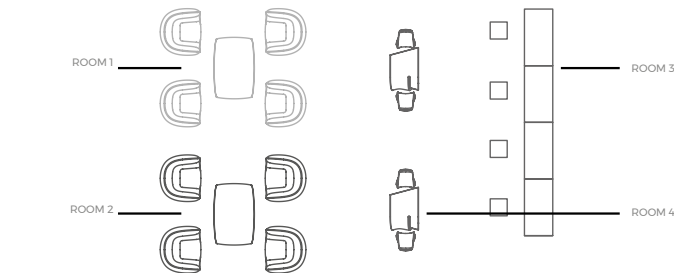

2* Example of DMX Wireless Home Customized Configuration

MAINTENANCE & SAFETY GENERAL

Our productions are manufactured according to ISO 9001:2008 quality and ISO 14001:2004 environmental quality, by using high quality materials we guarantee long life of our products.

In order to provide a durable and safe use to the product, please follow the following recommendations:

- All our products are suitable for indoor and outdoor use.
- Continuous exposure to the sun (especially with the dark colors) can cause burning injuries by direct contact with your skin. To avoid this, please check the temperature of the furniture in case of long-term exposure to the sun.
- Place the item on a flat surface to avoid uncontrolled movements.
- Keep the item far from excessive heat sources.
- The product is not a toy. To avoid accidents, do not to allow children to play with it.
- Keep furniture away dust to keep it clean, if cleaning is required we recommended the use of pressure washers, such as KARCHER'S and/or domestic degreasing cleaner periodically. Never use abrasive or corrosive products.
- To preserve the product, we recommend the usage of VONDOM cover for every item.
- In the case of lacquered products, we recommended car wax every 2 or 3 months, as it will avoid the appearance of possible scratches.
- Outdoor cushions are available only some models. We recommended you clean them periodically with a cloth and basic soap and water.
- Clean the stainless steel parts with appropriate products.
- When changing bulbs, please make sure the cord is not connected to the main power.
- If cords suffer any damage, they must be changed exclusively by the manufacturer or by a professional.
- If the RGBW LED stops working, please do not handle it. Contact the manufacturer or your distributor immediately.

CLEANING GENERAL

Vondom Outdoor Furniture cleans easily and stays impeccable.

Steps for clean outdoor furniture:

1. Spray the degreaser over the dirty surface.
  2. Rub it with a damp cloth.
  3. Rinse with abundant water with pressure washer.
2. Cautions! Don't use pressure washer for cushions and lacquered finish items.
4. Dry it outside and enjoy our products.

We hope you enjoy our products. If you need any further information, please contact our CUSTOMER SERVICE department by calling **+34 96 239 84 86** or sending us an e-mail to **info@vondom.com**.

Remote Control Instructions

- △ Repeat last order (Re-send order)
- ⏻ ON / OFF
- A/B/C Groups (A = Furniture and furnishings / B = Planters & Pots / C = Lamps) can be customized, 3 maximum items.
- ABC Controls all groups simultaneously
- Automatic color change
- Memory Button (for programming custom colors) (consult "advanced functions")
- Programmed colors
- ⊗ Warm White 2700K / Natural White 4000k / Cool White 6500k
- +/- More / less (speed or intensity)

- Remote Control Battery: CR2032
- RF Controller: 433 Mhz / 10-15 meters (30-45 feet) range
- IP20 / indoor use only.

KEY ICONS

- Please avoid direct exposure to sun and rain.
- Packaging information.
- Stackable.
- Stackable or collapsible.