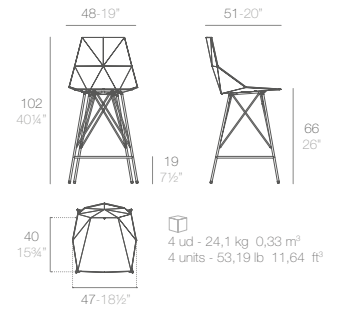

WALL STREET stool.

Basic. Básico.

65017