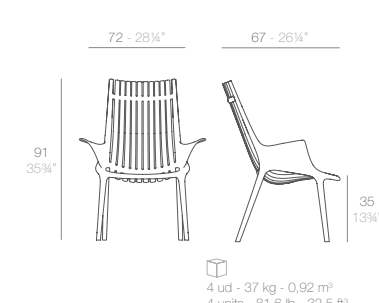

IBIZA lounge chair

Basic. Básico.	-	65039
REVOLUTION Recycled plastic from the Mediterranean*	-	65039VR
Cushion. Acolchado. (Draion)	-	65039DCO
Cushion. Acolchado. (Nautic)	-	65039CO
Cushion. Acolchado. (Silvertex, Crevin, Savane, Heritage)	-	65039CCO

Price per unit
Precio unidad

Stackable
Apilable

4 max.

WHITE BLACK ECRU RED BRONZE PICKLE NAVY TORTORA ALMOND ANTHRACITE MILOS MANTA CALA