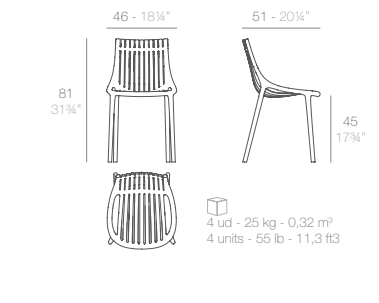

IBIZA chair

Basic. Básico.	-	65040
REVOLUTION Recycled plastic from the Mediterranean*	-	65040VR
Cushion. Acolchado. (Draion)	-	65040DCO
Cushion. Acolchado. (Nautic)	-	65040CO
Cushion. Acolchado. (Silvertex, Crevin, Savane, Heritage)	-	65040CCO

Price per unit
Precio unidad

Stackable
Apilable

8 max.

WHITE BLACK ECRU RED BRONZE PICKLE NAVY TORTORA ALMOND ANTHRACITE MILOS MANTA CALA