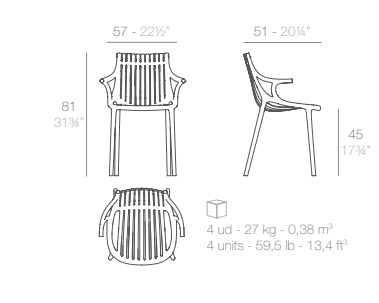

IBIZA chair with arms

Basic. Básico.	-	65044
REVOLUTION Recycled plastic from the Mediterranean*	-	65044VR
Cushion. Acolchado. (Draion)	-	65044DCO
Cushion. Acolchado. (Nautic)	-	65044CO
Cushion. Acolchado. (Silvertex, Crevin, Savane, Heritage)	-	65044CCO

Price per unit
Precio unidad

Stackable
Apilable

8 max.

WHITE BLACK ECRU RED BRONZE PICKLE NAVY TORTORA ALMOND ANTHRACITE MILOS MANTA CALA