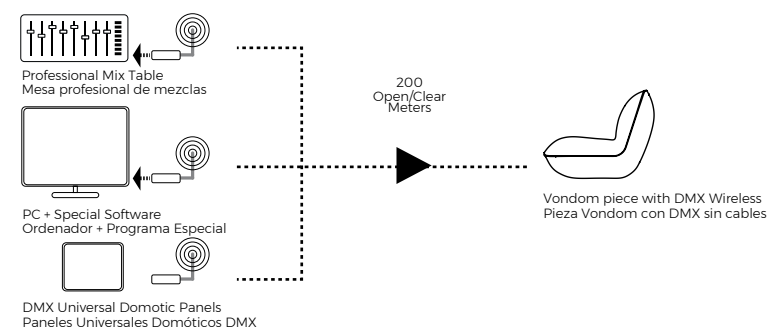

**2\* Example of DMX Wireless Professional Customized Configuration**

**DMX IS FUN!**

**DMX WIRELESS HOME WIFI PACK**

Vondom DMX Wireless Home Wi-Fi Pack is a WI-FI access point to control all LED RGBW VONDOM items with your IOS or Android devices.