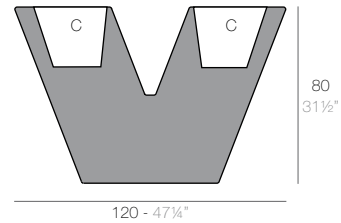

UVE

UVE 120 x 40 x 80 cm
UVE 47 1/4" x 15 3/4" x 31 1/2"

	Gal L	C= (d x d') x h in C= (d x d') x h cm	Basic Basic	Self-watering Autoriego	Lacquered Lacado	White Led Cab. Led Blanco Cab.	RGBW Led Cab. Led RGBW Cab.	RGBW Led Batt. Led RGBW Bat.	RGBW Led DMX Cab. Led RGBW DMX Cab.	RGBW Led DMX Batt. Led RGBW DMX Bat.
Uve 47 1/4" x 31" x 15 3/4" - Uve 120 x 80 x 40 cm	5 1/2" + 5 1/2" - 20 + 20	9 1/2" x 9 1/2" x 7 3/4" - 24 x 24 x 20	43340A	43340R	43340RF	43340W	43340L	43340Y	43340D	43340DY