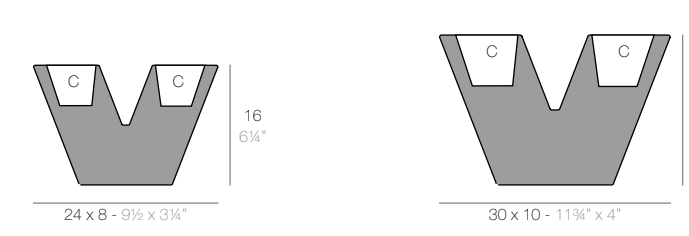

UVE NANO

UVE 24 x 8 x 16 cm
UVE 9½" x 3¼" x 6¼"

UVE 30 x 10 x 20 cm
UVE 11¾" x 4" x 7¾"

	Gal L	C = d x h in C = d x h cm	Nano Nano	Nano Lacquered Lacado Nano	Nano Led Nano Led
Uve 9½"x3¼"x6¼" - Uve 24x8x16 cm	0'05+0'05 - 0'2+0'2	3" x 2½" x 2½" - 7 x 6 x 6	43308A	43308F	43308W
Uve 11¾"x4"x7¾" - Uve 30x10x20 cm	0'1+0'1 - 0'4+0'4	3½" x 3¼" x 3¼" - 9 x 8 x 8	43310A	43310F	43310W

VASES

	Gal L	C (d x h) in C (a x h) cm	Basic Basic	Self-watering Autorriego	Lacquered Lacado	White Led Cab. Led Blanco Cab.	RGBW Led Cab. Led RGBW Cab.	RGBW Led Batt. Led RGBW Bat.	RGBW Led DMX Cab. Led RGBW DMX Cab.	RGBW Led DMX Batt. Led RGBW DMX Bat.	Cushion Acolchado
Island Isla	2'71/4" 103	Ø27¼"x15¼" Ø69 x 39	47178A	47178R	47178F	47178W	47178L	47178Y	47178D	47178DY	47178CO