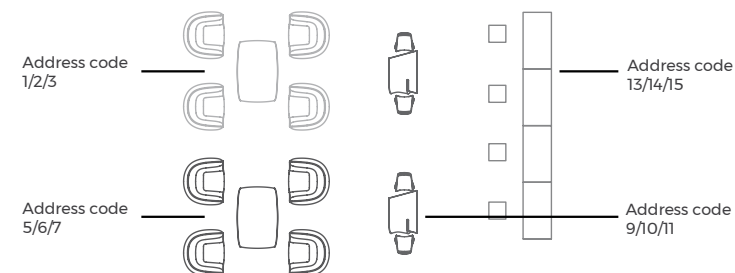

2* Example of DMX Wireless Professional Customized Configuration