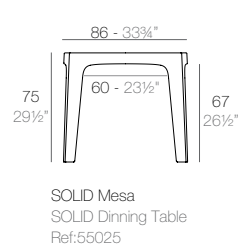

SOLID Mesa
SOLID Dining Table
Ref:55025