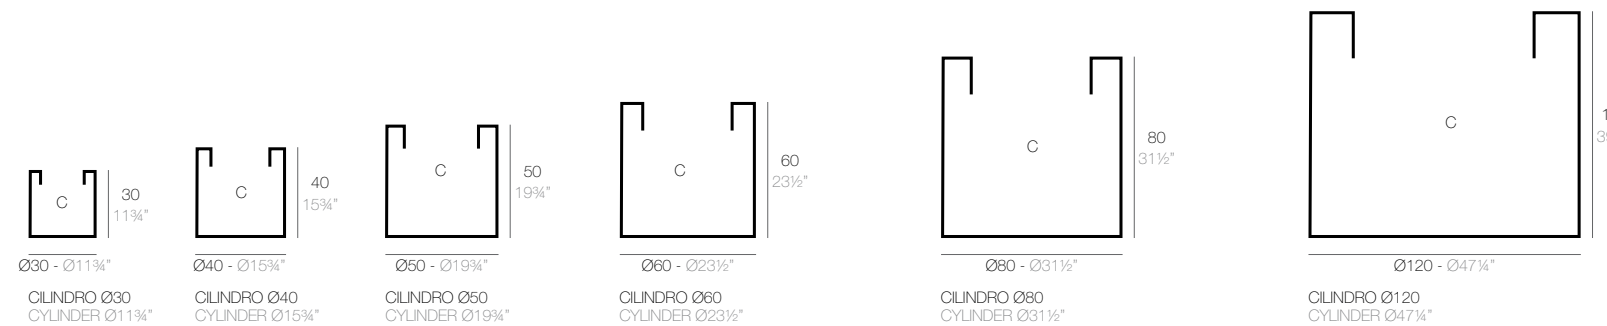

Gal L	C= Ø x h in C= Ø x h cm	Simple Simple	Simple Lacquered Lacado Simple
Cylinder Ø11¼" x 11¼" - Cilindro Ø30 x 30 cm	5½ - 20	Ø9½" x 11¼" - Ø24 x 30	40330	40330F
Cylinder Ø15¾" x 15¾" - Cilindro Ø40 x 40 cm	13 - 50	Ø13" x 23½" - Ø33 x 40	40340	40340F
Cylinder Ø19¾" x 19¾" - Cilindro Ø50 x 50 cm	36½ - 100	Ø16½" x 19¾" - Ø42 x 50	40350	40350F
Cylinder Ø23½" x 23½" - Cilindro Ø60 x 60 cm	45 - 170	Ø20½" x 23½" - Ø52 x 60	40360	40360F
Cylinder Ø31½" x 31½" - Cilindro Ø80 x 80 cm	105 - 400	Ø27½" x 31½" - Ø70 x 80	40380	40380F
Cylinder Ø47¼" x 39¼" - Cilindro Ø120 x 100 cm	290½ - 1100	Ø41¼" x 39¼" - Ø105 x 100	40312	40312F