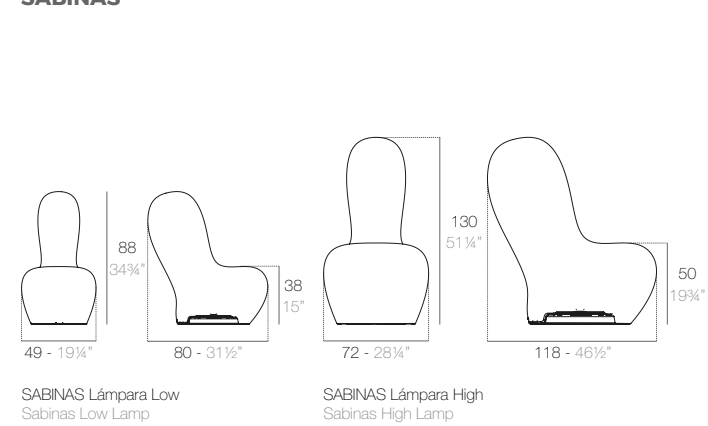

SABINAS

	White Led Cab. Led Blanco Cab.	RGBW Led Cab. Led RGBW Cab.	RGBW Led Batt. Led RGBW Bat.	RGBW Led DMX Cab. Led RGBW DMX Cab.	RGBW Led DMX Batt. Led RGBW DMX Bat.
Low Lamp Lámpara Low	45011W	45011L	45011Y	45011D	45011DY
High Lam Lámpara High	45010W	45010L	45010Y	45010D	45010DY