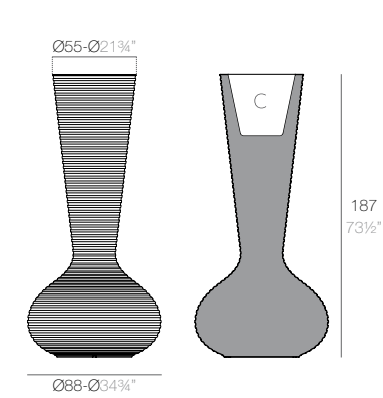

BLOOM

BLOOM Maceta
BLOOM Planter

	Gal L	C=Ø x h in C=Ø x h cm	Basic Basic	Self-watering Autorigo	Lacquered Lacado	White Led Cab. Led Blanco Cab.	RGBW Led Cab. Led RGBW Cab.	RGBW Led Batt. Led RGBW Bat.	RGBW Led DMX Cab. Led RGBW DMX Cab.	RGBW Led DMX Batt. Led RGBW DMX Bat.
Planter Maceta	2 3/4 - 10	Ø17 3/4" x 15 3/4" x Ø44 x 40	56019A	56019R	56019F	56019W	56019L	56019Y	56019D	56019DY