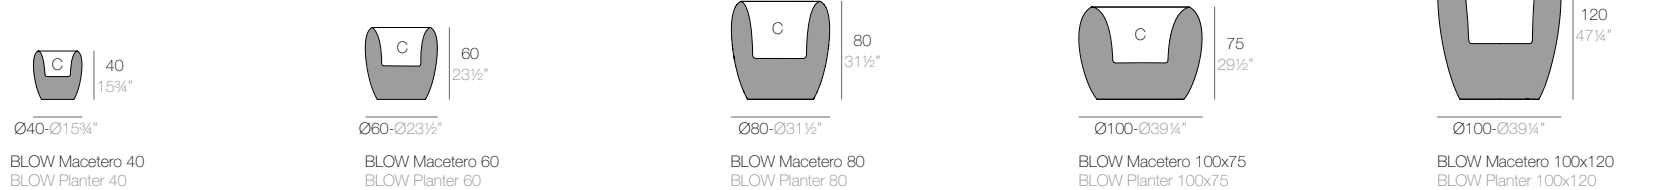

BLOW

	Gal L	C= (d x d' x h in C= (d x d') x h cm	Basic Basic	Self-watering Autorigo	Lacquered Lacado	White Led Cab. Led Blanco Cab.	RGBW Led Cab. Led RGBW Cab.	RGBW Led Batt. Led RGBW Bat.	RGBW Led DMX Cab. Led RGBW DMX Cab.	RGBW Led DMX Batt. Led RGBW DMX Bat.
Planter Ø40 - Macetero Ø40	2 6/4 - 10	Ø12 1/2" x 8 1/4" - Ø32 x 21	55017A	55017R	55017F	55017W	55017L	55017Y	55017D	55017DY
Planter Ø60 - Macetero Ø60	7 4 - 28	Ø19" x 12 1/2" - Ø48 x 32	55018A	55018R	55018F	55018W	55018L	55018Y	55018D	55018DY
Planter Ø80 - Macetero Ø80	18 - 68	Ø25 1/4" x 18" - Ø64 x 46	55019A	55019R	55019F	55019W	55019L	55019Y	55019D	55019DY
Planter Ø100x75 - Macetero Ø100x75	35 7 - 135	Ø31 1/2" x 18" - Ø80 x 46	55020A	55020R	55020F	55020W	55020L	55020Y	55020D	55020DY
Planter Ø100x120 - Macetero Ø100x120	28 3 - 104	Ø30 3/4" x 21 3/4" - Ø78 x 55	55021A	55021R	55021F	55021W	55021L	55021Y	55021D	55021DY