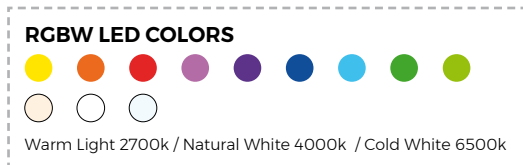

Unit with internal lighting with RGBW LED technology and remote control unit for switching colors.

Available only in matte ice white finish. Remote control included.

RGBW LED DMX

Unit with internal lighting with RGBW LED technology and remote control unit for switching colors. Also controlled by DMX-1024 (wireless), enabling communication between one or more products simultaneously via the DMX transmitter (not included). There are two options to choose from: Professional XLR DMX and Home WIFI DMX.

Both options are available in various configurations:

1* DMX Wireless Standard Configuration.

2* DMX Wireless Customized Configuration.

WITH BATTERY

RGBW LED BATTERY

Unit with internal lighting with battery-powered RGBW LED technology. Includes charger and remote control for switching colors and charger. Available only in matte ice white finish.

RGBW LED DMX BATTERY

Unit with internal lighting with RGBW LED technology supplied by a battery (includes charger and remote control unit for switching colors). Also controlled by DMX-1024 (wireless), enabling communication between one or more products simultaneously via the DMX transmitter (not included). There are two options to choose from: Professional XLR DMX and Home WIFI DMX. (Remote control included).

Both options can have 2 different configurations:

1* DMX Wireless Standard Configuration.

2* DMX Wireless Customized Configuration.

Bluetooth Sound System ✨

Connect your smartphone or tablet via Bluetooth to the built in speakers.

- Sound systems 200W Dual component.

- Bluetooth Ready v.4.0.

- Input: AUX Jack 3,5 mm.

- USB Charger for portable gadget - Output 5V= 1500mA

Lightining

POWER SUPPLY

LED WHITE

- Simple color LEDs 4500 K

- 720 - 2800 LM Max. (Models subject to availability)

- 12 - 72 W Max. (Models subject o availability)

- Power supply: Mean Well / Class 2 / IN: 100-240V AC / 50-60Hz

- IEE: Class A

- IP65 / applicable for wet areas.

- Ta: 40°C

- 4-5 m. white cable Ho5RN-F 2G1 mm2 + Plug (EU - AUS - UK) Ⓢ Ⓢ Ⓢ

- 4-5 m. white cable SJTW - 2 x AWG18 + Plug (USA) Ⓢ Ⓢ

- CE / RoHS / UL

NANO LED WHITE

- Simple color LEDs 4500 K

- 40 LM

- 14 W Max.

- Wall Power supply: IN: 100-240V AC / 50-60Hz

- IEE: Class A

- IP20 / indoor use only

- Ta: 35°C

- 2 Meters transparent cable with hand switch + EU Plug Ⓢ

- CE / RoHS

RGBW LED

- Multicolor LEDs RGBW

- Controller RF433 Mhz / 10-15 meters range

- 450 - 1100 LM Max. (Models subject to availability)

- 16 - 72 W Max. (Models subject to availability)

- Power supply: Mean Well / Class 2 / IN: 100-240V AC / 50-60Hz

- IEE: Class A

- IP65 / applicable for wet areas.

- Ta: 40°C

- 4-5 m. white cable Ho5RN-F 2G1 mm2 + Plug (EU - AUS - UK) Ⓢ Ⓢ Ⓢ

- 4-5 m. white cable SJTW - 2 x AWG18 + Plug (USA) Ⓢ Ⓢ

- CE / RoHS / UL

RGBW LED DMX

- Multicolor LEDs RGBW

- Controller RF433 Mhz / 10-15 meters range

- DMX 1024 decoder / 2.4Ghz wireless signal/ compatible with IOS or Android & Professional Installations.

- DMX 1024 decoder / 2.4 Ghz wireless signal.

-Home WiFi DMX wireless controller, compatible with IOS and Android (not included)

-Professional DMX wireless controller, connector XLR (not included)

- 450 - 1100 LM Max. (Models subject to availability)

- 12 - 72 W Max. (Models subject to availability)

- Power supply: Mean Well / Class 2 / IN: 100-240V AC / 50-60Hz

- IEE: Class A

- IP65 / applicable for wet areas.

- Ta: 40°C

- 4-5 m. white cable Ho5RN-F 2G1 mm2 + Plug (EU - AUS - UK) Ⓢ Ⓢ Ⓢ

- 4-5 m. white cable SJTW - 2 x AWG18 + Plug (USA) Ⓢ Ⓢ

- CE / RoHS / UL

BATTERY

BATTERY RGBW LED

- Multicolor LEDs RGBW

- Controller RF433 Mhz / 10-15 meters range

- 450 - 1100 LM Max. (depending on the model)

- 12 - 72 W Max. (depending on the model)

- Li-ion Battery 5.2 19 Ah (depending on the model) 12V / 6-8 h autonomy / Load 5h - 500 cycles

- Charger: 1,5A - 4A (depending on the model) IN: 100-240V AC / 50-60Hz

- IEE: Class A / CE / RoHS / IP65 (Suitable for wet areas)

- Ta: 40°C

BATTERY RGBW LED DMX

- Multicolor LEDs RGBW

- Controller RF433 Mhz / 10-15 meters range

- DMX 1024 decoder / 2.4 Ghz wireless signal.

-Home WiFi DMX wireless controller, compatible with IOS and Android (not included)

-Professional DMX wireless controller, connector XLR (not included)

- Li-ion Battery 5.2 - 19 Ah (depending on the model) 12V / 6-8 h autonomy / Load 5h - 500 cycles

- Charger: 1,5A - 4A (depending on the model) IN: 100-240V AC / 50-60Hz

- 1100 LM Max. (Models subject to availability)

- 12 - 72 W Max. (Models subject to availability)

- IEE: Class A / CE / RoHS / IP65 (Suitable for wet areas)

- Ta: 40°C