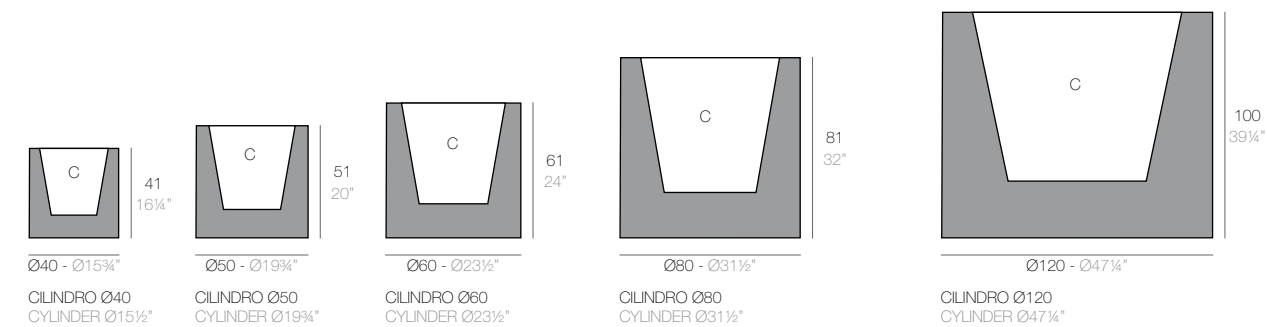

CILINDRO

	Gal L	C= Ø x h in C= Ø x h cm	Basic Basic	Self-watering Autoriego	Lacquered Lacado	White Led Cab. Led Blanco Cab.	RGBW Led Cab. Led RGBW Cab.	RGBW Led Batt. Led RGBW Bat.	RGBW Led DMX Cab. Led RGBW DMX Cab.	RGBW Led DMX Batt. Led RGBW DMX Bat.
Cylinder Ø15¾" x 15¾" - Cilindro Ø40 x 40 cm	5½ - 20	Ø12¼" x 11¾" - Ø31 x 30	40340A	40340R	40340RF	40340W	40340L	40340Y	40340D	40340DY
Cylinder Ø19¾" x 19¾" - Cilindro Ø50 x 50 cm	9¼ - 35	Ø15" x 15¼" - Ø38 x 39	40350A	40350R	40350RF	40350W	40350L	40350Y	40350D	40350DY
Cylinder Ø23½" x 23½" - Cilindro Ø60 x 60 cm	15¼ - 60	Ø18" x 18" - Ø46 x 46	40360A	40360R	40360RF	40360W	40360L	40360Y	40360D	40360DY
Cylinder Ø31½" x 31½" - Cilindro Ø80 x 80 cm	38¼ - 145	Ø24" x 24½" - Ø61 x 62	40380A	40380R	40380RF	40380W	40380L	40380Y	40380D	40380DY
Cylinder Ø47¼" x 39¼" - Cilindro Ø120 x 100 cm	116¼ - 440	Ø35¼" x 32" - Ø91 x 81	40312A	40312R	40312RF	40312W	40312L	40312Y	40312D	40312DY