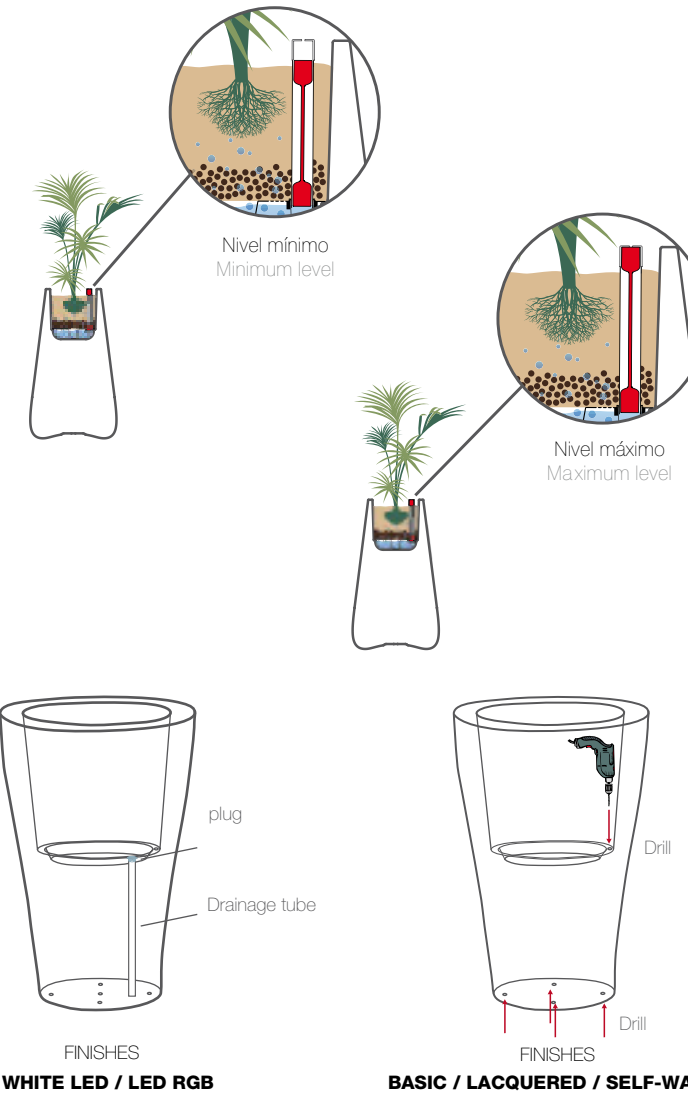

HANDLING AND CARE

VONDOM covers are impregnated to resist water, oil and dirt, functioning to protect the furniture. They are not recommended as a permanent cover for cushions, as moisture may collect and lead to the formation of mold stains. Furniture and cushions should be thoroughly dry before using the covers. Please note that the covers are especially tailored to your furniture item and precise placement is required. In order to increase the circulation of air and avoid the formation of condensation, the covers are not made to floor length. Never pack or fold covers that have become wet; instead, let them dry in a well-ventilated place. Use a soft cloth and warm water to clean the covers, using a gentle upholstery cleaner if necessary. Rinse with clear water. Solvents are not suitable for cleaning the covers as these are aggressive to the surface and may cause damage and discoloration.

INSTRUCCIONS_ Product Description

- 1.- Water tank level indicator, verifiable at any time.
- 2.- Expanded clay works as drainage. This will prevent stagnation, control water flow & assure root aeration.
- 3.- Vegetal soil.
- 4.- Self-watering base where the plant absorbs the water.
- 5.- Water tank.
- 6.- Option of wheels o feet.

INSTRUCCIONS_ Planting Instructions