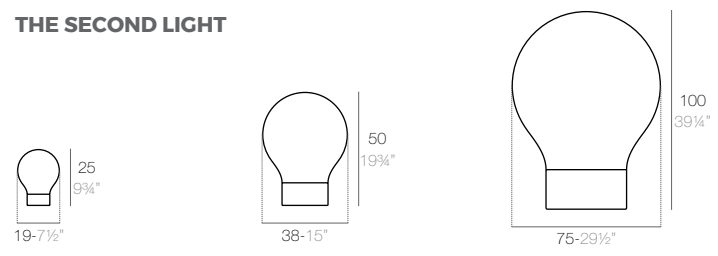

THE SECOND LIGHT

	White Led Cab. Led Blanco Cab.	RGBW Led Cab. Led RGBW Cab.	RGBW Led Batt. Led RGBW Bat.	RGBW Led DMX Cab. Led RGBW DMX Cab.	RGBW Led DMX Batt. Led RGBW DMX Bat.	Hanging Support Kit Kit Soporte Colgante
THE SECOND LIGHT Ø19 cm THE SECOND LIGHT Ø7½"	-	46019L	-	-	-	48000X
THE SECOND LIGHT Ø38 cm THE SECOND LIGHT Ø15"	46038W	46038L	46038Y	46038D	46038DY	48000X
THE SECOND LIGHT Ø75 cm THE SECOND LIGHT Ø29½"	46075W	46075L	46075Y	46075D	46075DY	48000X