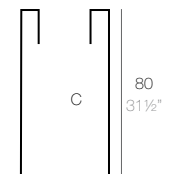

40x40 - 15%*x15%*
CUBO ALTO 40 x 80 cm
HIGH CONE 15%* X 31½"