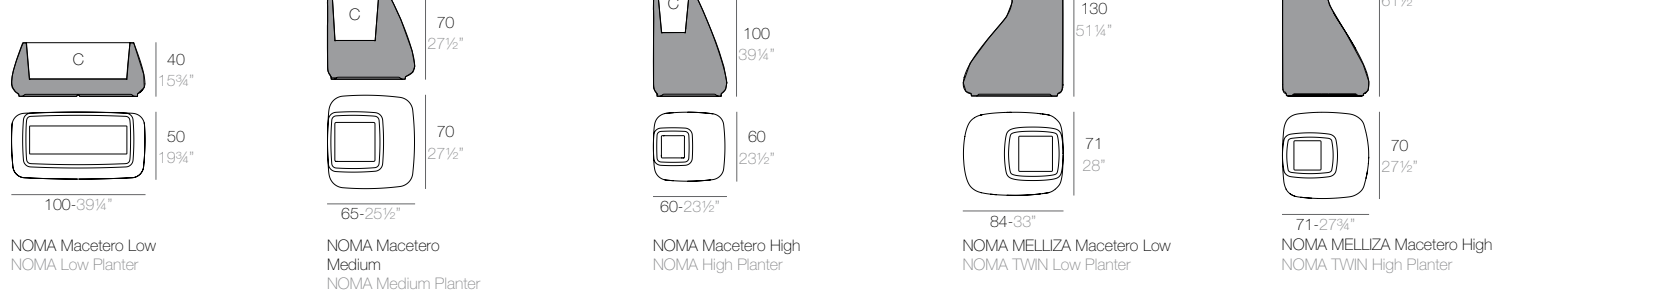

NOMA

	Gal L	C= (d x d' x h in - C= (d x d') x h cm	Basic Basic	Self-watering Autorigo	Lacquered Lacado	White Led Cab. Led Blanco Cab.	RGBW Led Cab. Led RGBW Cab.	RGBW Led Batt. Led RGBW Bat.	RGBW Led DMX Cab. Led RGBW DMX Cab.	RGBW Led DMX Batt. Led RGBW DMX Bat.
Low Planter - Macetero Low	20 1/4 - 76 1/5	14 1/2" x 30 1/2" x 10 1/2" - (36,5 x 77,5) x 27	45006A	45006R	45006F	45006W	45006L	45006Y	45006D	45006DY
Medium Planter - Macetero Medium	7 3/4 - 48	12" x 12" x 13" - (30 x 30) x 32,5	45004A	45004R	45004F	45004W	45004L	45004Y	45004D	45004DY
High Planter - Macetero High	7 3/4 - 29	20 1/2" x 15 1/2" x 10" - (52 x 39) x 26	45005A	45005R	45005F	45005W	45005L	45005Y	45005D	45005DY
Twin Low Planter - Melliza Macetero Low	16 3/4 - 63	17 1/4" x 14 1/2" x 15 1/4" - (44 x 37) x 39	45003A	45003R	45003F	45003W	45003L	45003Y	45003D	45003DY
Twin High Planter - Melliza Macetero High	11 - 42	14 1/2" x 11 1/2" x 15 1/4" - (37 x 29) x 39	45002A	45002R	45002F	45002W	45002L	45002Y	45002D	45002DY

ALMA

	Gal L	C=d x d' in C=d x d' cm	Self-watering Autorigo	Lacquered Lacado	White Led Cab. Led Blanco Cab.	RGBW Led Cab. Led RGBW Cab.	RGBW Led Batt. Led RGBW Bat.	RGBW Led DMX Cab. Led RGBW DMX Cab.	RGBW Led DMX Batt. Led RGBW DMX Bat.
Planter Maceta	2 3/4 - 10	7 3/4" x 9 1/2" x 20 x 24	53013P	53013F	53013W	53013L	53013Y	53013D	53013DY

AGATHA

	Basic Basic	Lacquered Lacado	Lacquered Two-Tone Lacado Dos-Tonos
Planter Macetero	52003	52003F	52003FP