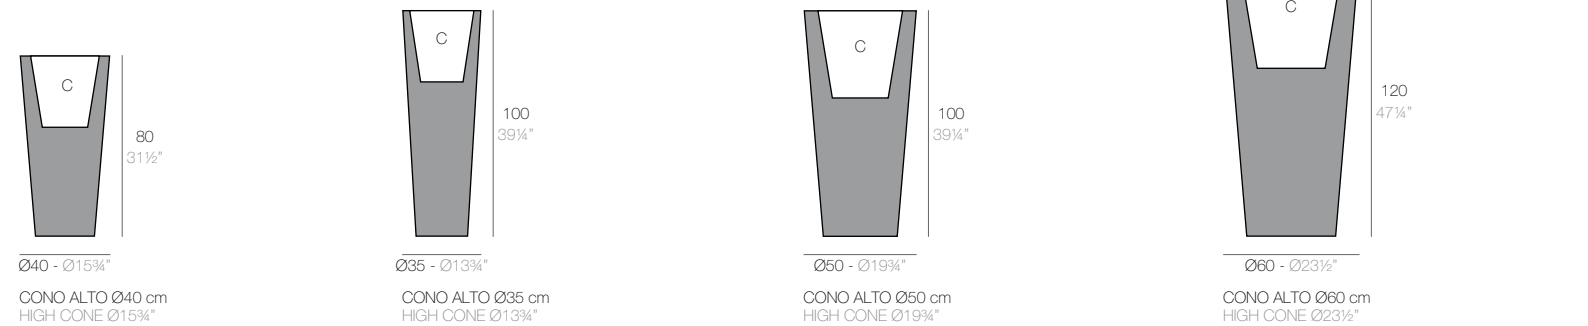

CONO ALTO

	Gal L	C= Ø x h in C= Ø x h cm	Basic Basic	Self-watering Autoriego	Lacquered Lacado	White Led Cab. Led Blanco Cab.	RGBW Led Cab. Led RGBW Cab.	RGBW Led Batt. Led RGBW Bat.	RGBW Led DMX Cab. Led RGBW DMX Cab.	RGBW Led DMX Batt. Led RGBW DMX Bat.
High Cone Ø15¾" x 31½" - Cono Alto Ø40 x 80 cm	4¼ - 16	Ø12¼" x 12½" - Ø31 x 32	40540A	40540R	40540RF	40540W	40540L	40540Y	40540D	40540DY
High Cone Ø13¾" x 39¼" - Cono Alto Ø35 x 100 cm	5¼ - 22	Ø11½" x 12½" - Ø29 x 32	40535A	40535R	40535RF	40535W	40535L	40535Y	40535D	40535DY
High Cone Ø19¾" x 39¼" - Cono Alto Ø50 x 100 cm	8½ - 32	Ø15" x 15¼" - Ø38 x 39	40550A	40550R	40550RF	40550W	40550L	40550Y	40550D	40550DY
High Cone Ø23½" x 47¼" - Cono Alto Ø60 x 120 cm	15¼ - 60	Ø18" x 18" - Ø46 x 46	40560A	40560R	40560RF	40560W	40560L	40560Y	40560D	40560DY