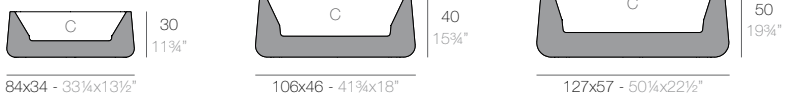

ULM JARDINERAS

84x34 - 33¼"x13½"
106x46 - 41¾"x18"
127x57 - 50¼"x22½"
ULM Jardinera 34x84 cm ULM Jardiniera 13½"x33¾"
ULM Jardinera 46x106 cm ULM Jardiniera 18x41¾"
ULM Jardinera 57x127 cm ULM Jardiniera 22½"x50¼"

	Gal L	C= (d-d) x h in - C= (d-d) x h cm	Basic Basic	Self-watering Autoriego	Lacquered Lacado	White Led Cab. Led Blanco Cab.	RGBW Led Cab. Led RGBW Cab.	RGBW Led Batt. Led RGBW Bat.	RGBW Led DMX Cab. Led RGBW DMX Cab.	RGBW Led DMX Batt. Led RGBW DMX Bat.
Jardiniera 13½" x 33¾" x 11¾" - Jardinera 34 x 84 x 30	6½ - 25	9½" x 29" x 7" - 24 x 74 x 19	42217A	42217R	42217PF	42217W	42217L	42217Y	42217D	42217DY
Jardiniera 18" x 41¾" x 15¾" - Jardinera 46 x 106 x 40	14¾ - 56	12½" x 36¼" x 10¼" - 32 x 92 x 26	42218A	42218R	42218PF	42218W	42218L	42218Y	42218D	42218DY
Jardiniera 22½" x 50¼" x 19¾" - Jardinera 57 x 127 x 50	30 - 114	15¾" x 43¼" x 13" - 40 x 110 x 33	42219A	42219R	42219PF	42219W	42219L	42219Y	42219D	42219DY