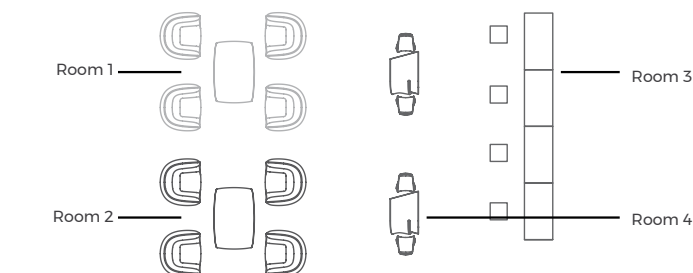

2* Example of DMX Wireless Home Customized Configuration

MAINTENANCE & SAFETY GENERAL

Our productions are manufactured according to ISO 9001:2008 quality and ISO 14001:2004 environmental quality, by using high quality materials we guarantee long life of our products.

In order to provide a durable and safe use to the product, please follow the following recommendations:

- All our products are suitable for indoor and outdoor use.
- Continuous exposure to the sun (especially with the dark colors) can cause burning injuries by direct contact with your skin. To avoid this, please check the temperature of the furniture in case of long-term exposure to the sun.
- Place the item on a flat surface to avoid uncontrolled movements.
- Keep the item far from excessive heat sources.
- The product is not a toy. To avoid accidents, do not to allow children to play with it.
- Keep furniture away dust to keep it clean, if cleaning is required we recommended the use of pressure washers, such as KARCHER'S and/or domestic degreasing cleaner periodically. Never use abrasive or corrosive products.
- To preserve the product, we recommend the usage of VONDOM cover for every item.
- In the case of lacquered products, we recommended car wax every 2 or 3 months, as it will avoid the appearance of possible scratches.
- Outdoor cushions are available only some models. We recommended you clean them periodically with a cloth and basic soap and water.
- Clean the stainless steel parts with appropriate products.
- When changing bulbs, please make sure the cord is not connected to the main power.
- If cords suffer any damage, they must be changed exclusively by the manufacturer or by a professional.
- If the RGBW LED stops working, please do not handle it. Contact the manufacturer or your distributor immediately.

CLEANING GENERAL

Vondom Outdoor Furniture cleans easily and stays impeccable.

Steps for clean outdoor furniture:

1. Spray the degreaser over the dirty surface.
  2. Rub it with a damp cloth. Never with a scourer or abrasive cloth
  3. Rinse with abundant water with pressure washer.
2. Cautions! Don't use pressure washer for cushions and lacquered finish items.
4. Dry it outside and enjoy our products.

We hope you enjoy our products. If you need any further information, please contact our CUSTOMER SERVICE department by calling **+34 96 239 84 86** or sending us an e-mail to **info@vondom.com**.

Remote Control Instructions

- △ Repeat last order (Re-send order)
- ⏻ ON / OFF
- A/B/C Groups (A = Furniture and furnishings / B = Planters & Pots / C = Lamps) can be customized, 3 maximum items.
- ABC Controls all groups simultaneously
- Automatic color change
- Memory Button (for programming custom colors) (consult "advanced functions")
- Programmed colors
- ⊗ Warm White 2700K / Natural White 4000k / Cool White 6500k
- +/- More / less (speed or intensity)

- Remote Control Battery: CR2032
- RF Controller: 433 Mhz / 10-15 meters (30-45 feet) range
- IP20 / indoor use only.

KEY ICONS