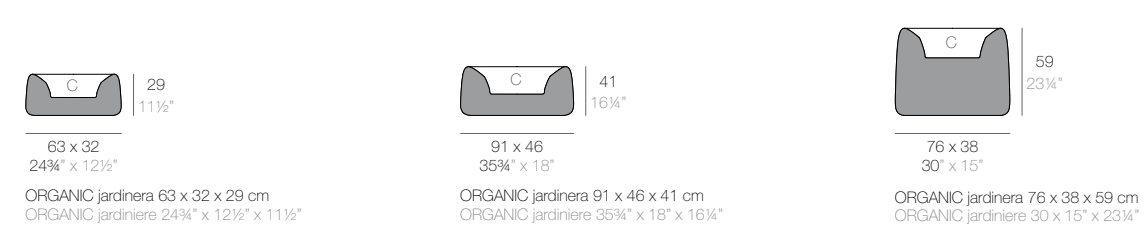

ORGANIC JARDINERAS

	Gal L	C= Ø x h in C= Ø x h cm	Basic Basic	Self-watering Autoriego	Lacquered Lacado	White Led Cab. Led Blanco Cab.	RGBW Led Cab. Led RGBW Cab.	RGBW Led Batt. Led RGBW Bat.	RGBW Led DMX Cab. Led RGBW DMX Cab.	RGBW Led DMX Batt. Led RGBW DMX Bat.
Jardiniere 24¾"x12½"x11½" - Jardinera 63x32x29 cm	2 - 8	7½" x 14½" x 4" - 19 x 37 x 10	42317A	42317R	42317RF	42317W	42317L	42317Y	42317D	42317DY
Jardiniere 35¾"x18"x16¼" - Jardinera 91x46x41 cm	4 - 16	10½" x 20¾" x 7¾" - 27 x 53 x 20	42318A	42318R	42318RF	42318W	42318L	42318Y	42318D	42318DY
Jardiniere 30"x15"x23¼" - Jardinera 76x38x59 cm	4 - 16	9" x 17¾" x 5½" - 23 x 45 x 14	42319A	42319R	42319RF	42319W	42319L	42319Y	42319D	42319DY