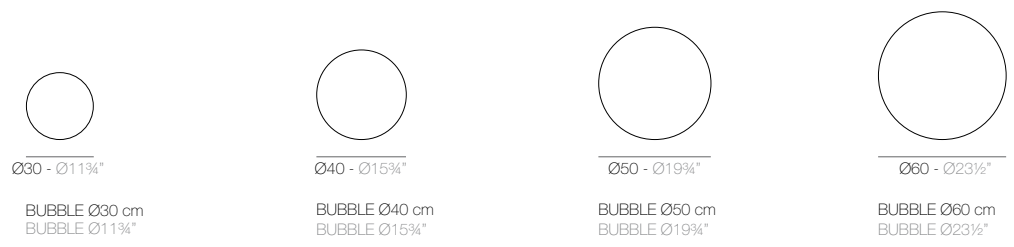

BUBBLES

	White Led Cab. Led Blanco Cab.	RGBW Led Cab. Led RGBW Cab.	RGBW Led Batt. Led RGBW Bat.	RGBW Led DMX Cab. Led RGBW DMX Cab.	RGBW Led DMX Batt. Led RGBW DMX Bat.	Hanging Support Kit Kit Soporte Colgante
Ø1134 - Ø30 cm	46003W	46003L	46003Y	46003D	46003DY	48000X
Ø1534 - Ø40 cm	46004W	46004L	46004Y	46004D	46004DY	48000X
Ø1934 - Ø50 cm	46005W	46005L	46005Y	46005D	46005DY	48000X
Ø2334 - Ø60 cm	46006W	46006L	46006Y	46006D	46006DY	48000X