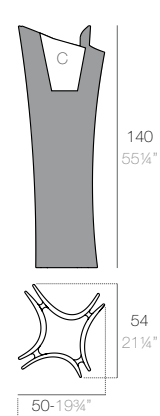

ALMA

ALMA Maceta
ALMA Planter

	Gal L	C=d x d' in C=d x d' cm	Self-watering Autorigo	Lacquered Lacado	White Led Cab. Led Blanco Cab.	RGBW Led Cab. Led RGBW Cab.	RGBW Led Batt. Led RGBW Bat.	RGBW Led DMX Cab. Led RGBW DMX Cab.	RGBW Led DMX Batt. Led RGBW DMX Bat.
Planter Maceta	2 3/4 - 10	7 3/4" x 9 1/2" x 20 x 24	53013P	53013F	53013W	53013L	53013Y	53013D	53013DY