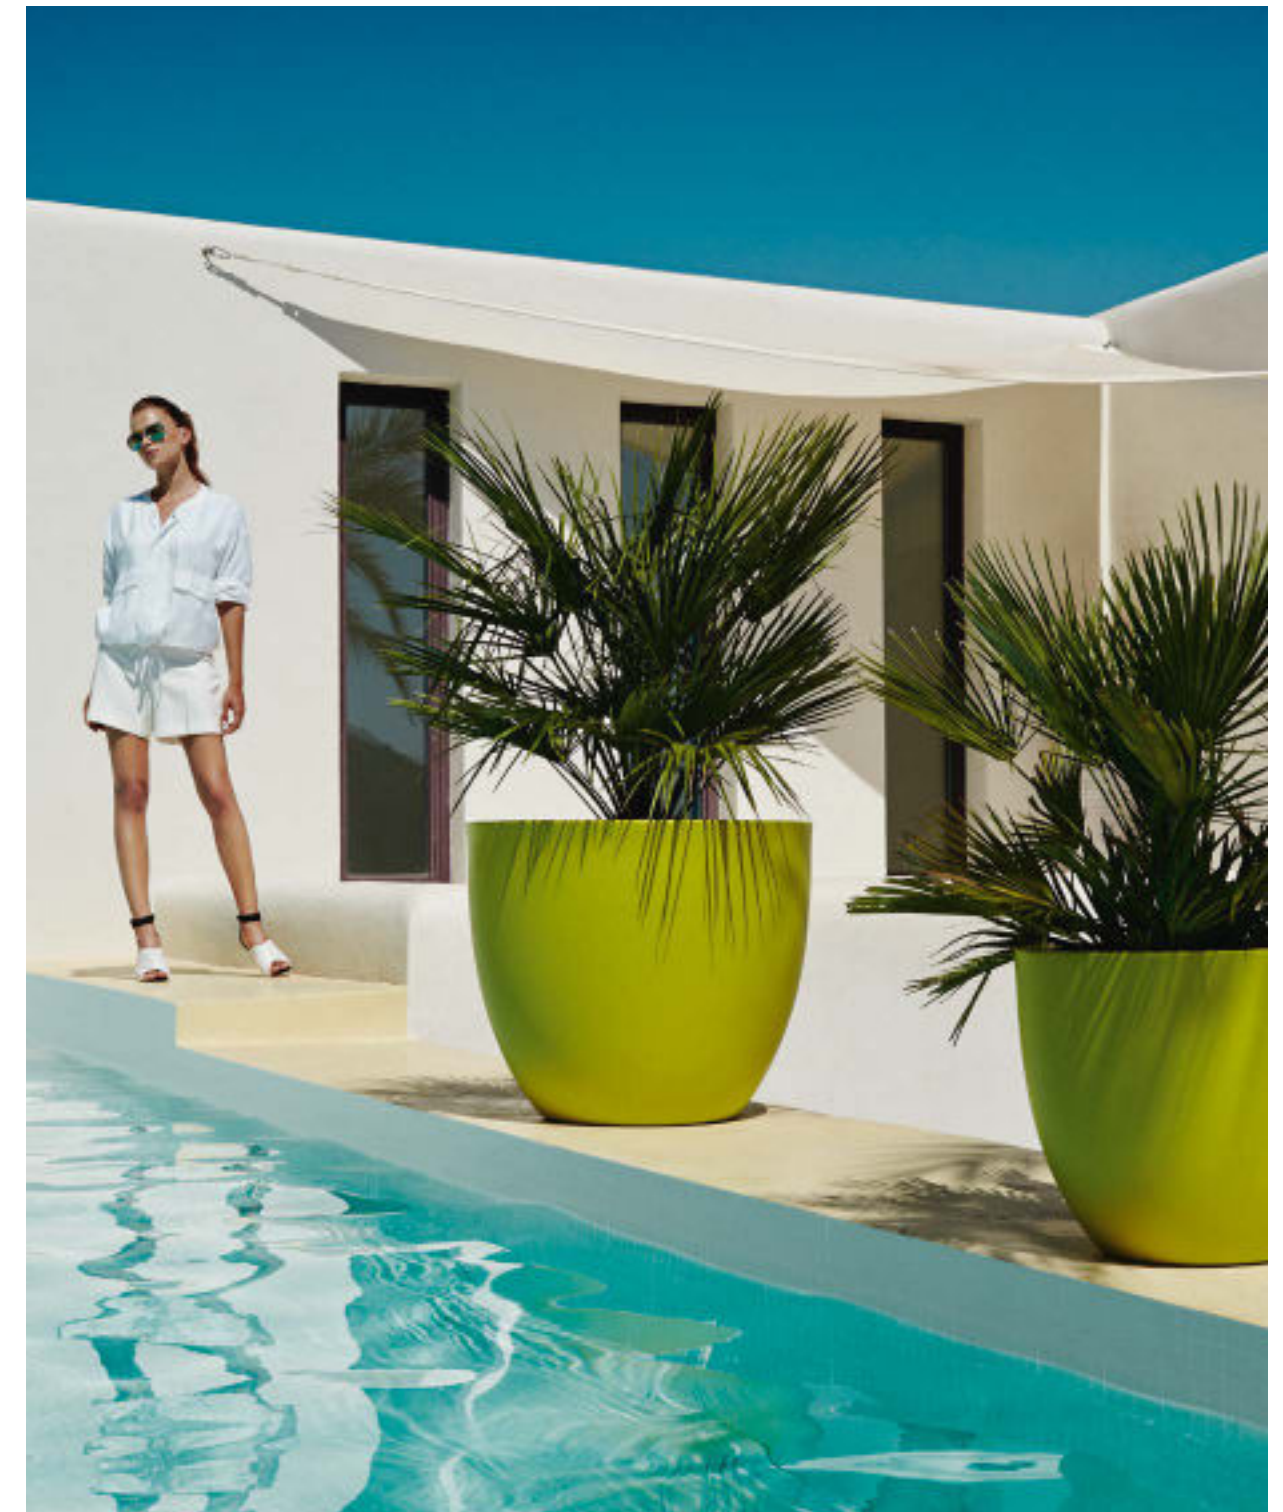

Cuenco

.....
Ø60 x 52 cm
Ø50 x 43 cm