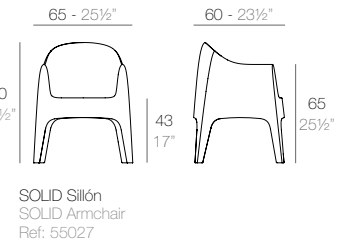

SOLID Sillón
SOLID Armchair
Ref: 55027