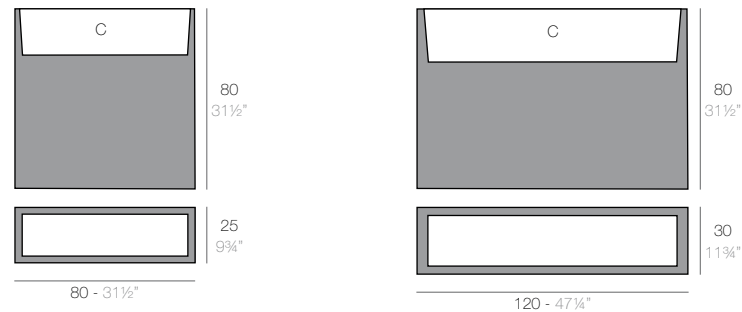

WALL

WALL 80 cm
WALL 31 1/2"

WALL 120 cm
WALL 47 1/4"

	Gal L	C= (d x d') x h in C= (d x d') x h cm	Basic Basic	Self-watering Autoriego	Lacquered Lacado	White Led Cab. Led Blanco Cab.	RGBW Led Cab. Led RGBW Cab.	RGBW Led Batt. Led RGBW Bat.	RGBW Led DMX Cab. Led RGBW DMX Cab.	RGBW Led DMX Batt. Led RGBW DMX Bat.
Wall 31 1/2" x 9 3/4" x 31 1/2" - Wall 80 x 25 x 80 cm	11 3/4" - 30	8 3/4" x 30" x 7 3/4" - 21 x 76 x 20	42425A	42425R	42425RF	42425W	42425L	42425Y	42425D	42425DY
Wall 47 1/4" x 11 3/4" x 31 1/2" - Wall 120 x 30 x 80 cm	23 1/2" - 60	9 1/2" x 45" x 9 1/2" - 24 x 114 x 24	42430A	42430R	42430RF	42430W	42430L	42430Y	42430D	42430DY

UVE

	Gal L	C= (d x d') x h in C= (d x d') x h cm	Basic Basic	Self-watering Autoriego	Lacquered Lacado	White Led Cab. Led Blanco Cab.	RGBW Led Cab. Led RGBW Cab.	RGBW Led Batt. Led RGBW Bat.	RGBW Led DMX Cab. Led RGBW DMX Cab.	RGBW Led DMX Batt. Led RGBW DMX Bat.
Uve 47 1/4" x 31" x 15 3/4" - Uve 120 x 80 x 40 cm	5 1/2" + 5 1/2" - 20 + 20	9 1/2" x 9 1/2" x 7 3/4" - 24 x 24 x 20	43340A	43340R	43340RF	43340W	43340L	43340Y	43340D	43340DY