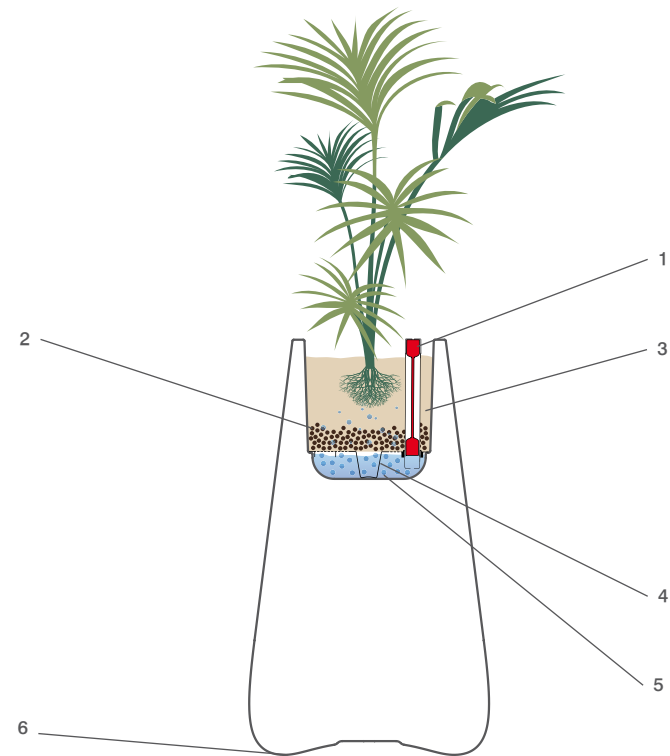

HANDLING AND CARE

VONDOM covers are impregnated to resist water, oil and dirt, functioning to protect the furniture. They are not recommended as a permanent cover for cushions, as moisture may collect and lead to the formation of mold stains. Furniture and cushions should be thoroughly dry before using the covers. Please note that the covers are especially tailored to your furniture item and precise placement is required. In order to increase the circulation of air and avoid the formation of condensation, the covers are not made to floor length. Never pack or fold covers that have become wet; instead, let them dry in a well-ventilated place. Use a soft cloth and warm water to clean the covers, using a gentle upholstery cleaner if necessary. Rinse with clear water. Solvents are not suitable for cleaning the covers as these are aggressive to the surface and may cause damage and discoloration.

INSTRUCCIONS_ Product Description

- 1.- Water tank level indicator, verifiable at any time.
- 2.- Expanded clay works as drainage. This will prevent stagnation, control water flow & assure root aeration.
- 3.- Vegetal soil.
- 4.- Self-watering base where the plant absorbs the water.
- 5.- Water tank.
- 6.- Option of wheels o feet.