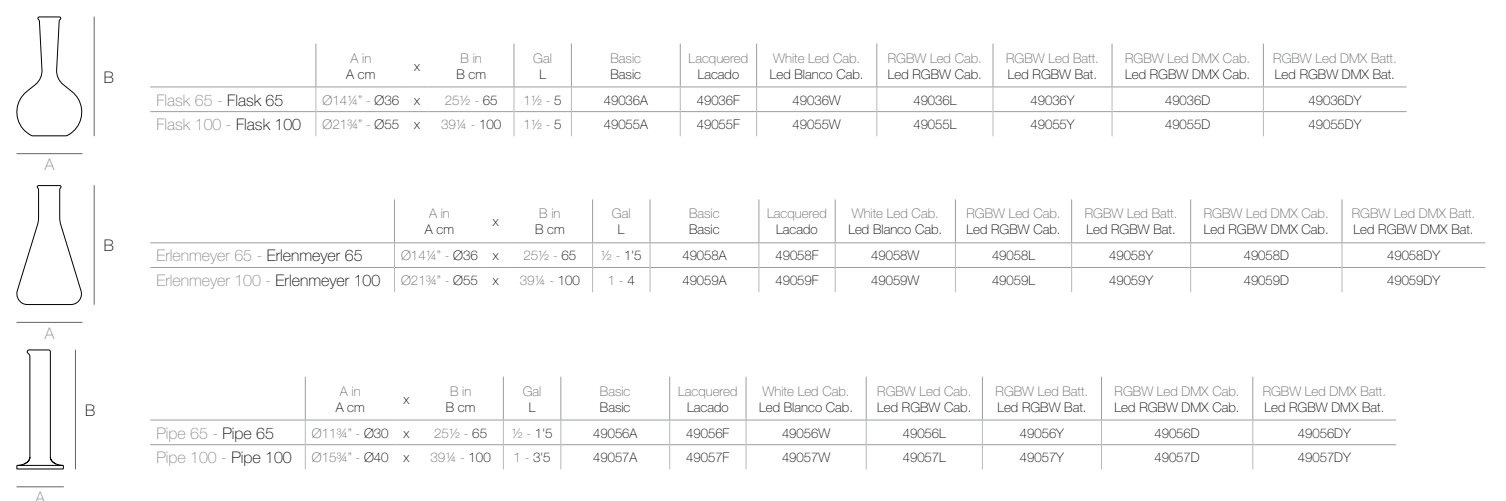

CHEMISTUBES

	A in A cm	x	B in B cm	Gal L	Basic Basic	Lacquered Lacado	White Led Cab. Led Blanco Cab.	RGBW Led Cab. Led RGBW Cab.	RGBW Led Batt. Led RGBW Bat.	RGBW Led DMX Cab. Led RGBW DMX Cab.	RGBW Led DMX Batt. Led RGBW DMX Bat.
Flask 65 - Flask 65	Ø14 1/4" - Ø36	x	2 1/2" - 65	1 1/2 - 5	49036A	49036F	49036W	49036L	49036Y	49036D	49036DY
Flask 100 - Flask 100	Ø21 1/4" - Ø65	x	3 3/4" - 100	1 1/2 - 5	49055A	49055F	49055W	49055L	49055Y	49055D	49055DY
Erlenmeyer 65 - Erlenmeyer 65	Ø14 1/4" - Ø36	x	2 1/2" - 65	1/2 - 15	49058A	49058F	49058W	49058L	49058Y	49058D	49058DY
Erlenmeyer 100 - Erlenmeyer 100	Ø21 1/4" - Ø65	x	3 3/4" - 100	1 - 4	49059A	49059F	49059W	49059L	49059Y	49059D	49059DY
Pipe 65 - Pipe 65	Ø11 3/4" - Ø30	x	2 1/2" - 65	1/2 - 15	49056A	49056F	49056W	49056L	49056Y	49056D	49056DY
Pipe 100 - Pipe 100	Ø15 1/4" - Ø40	x	3 3/4" - 100	1 - 35	49057A	49057F	49057W	49057L	49057Y	49057D	49057DY