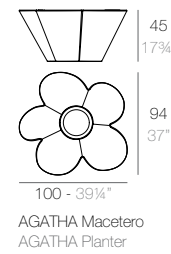

AGATHA

	Basic Basic	Lacquered Lacado	Lacquered Two-Tone Lacado Dos-Tonos
Planter Macetero	52003	52003F	52003FP