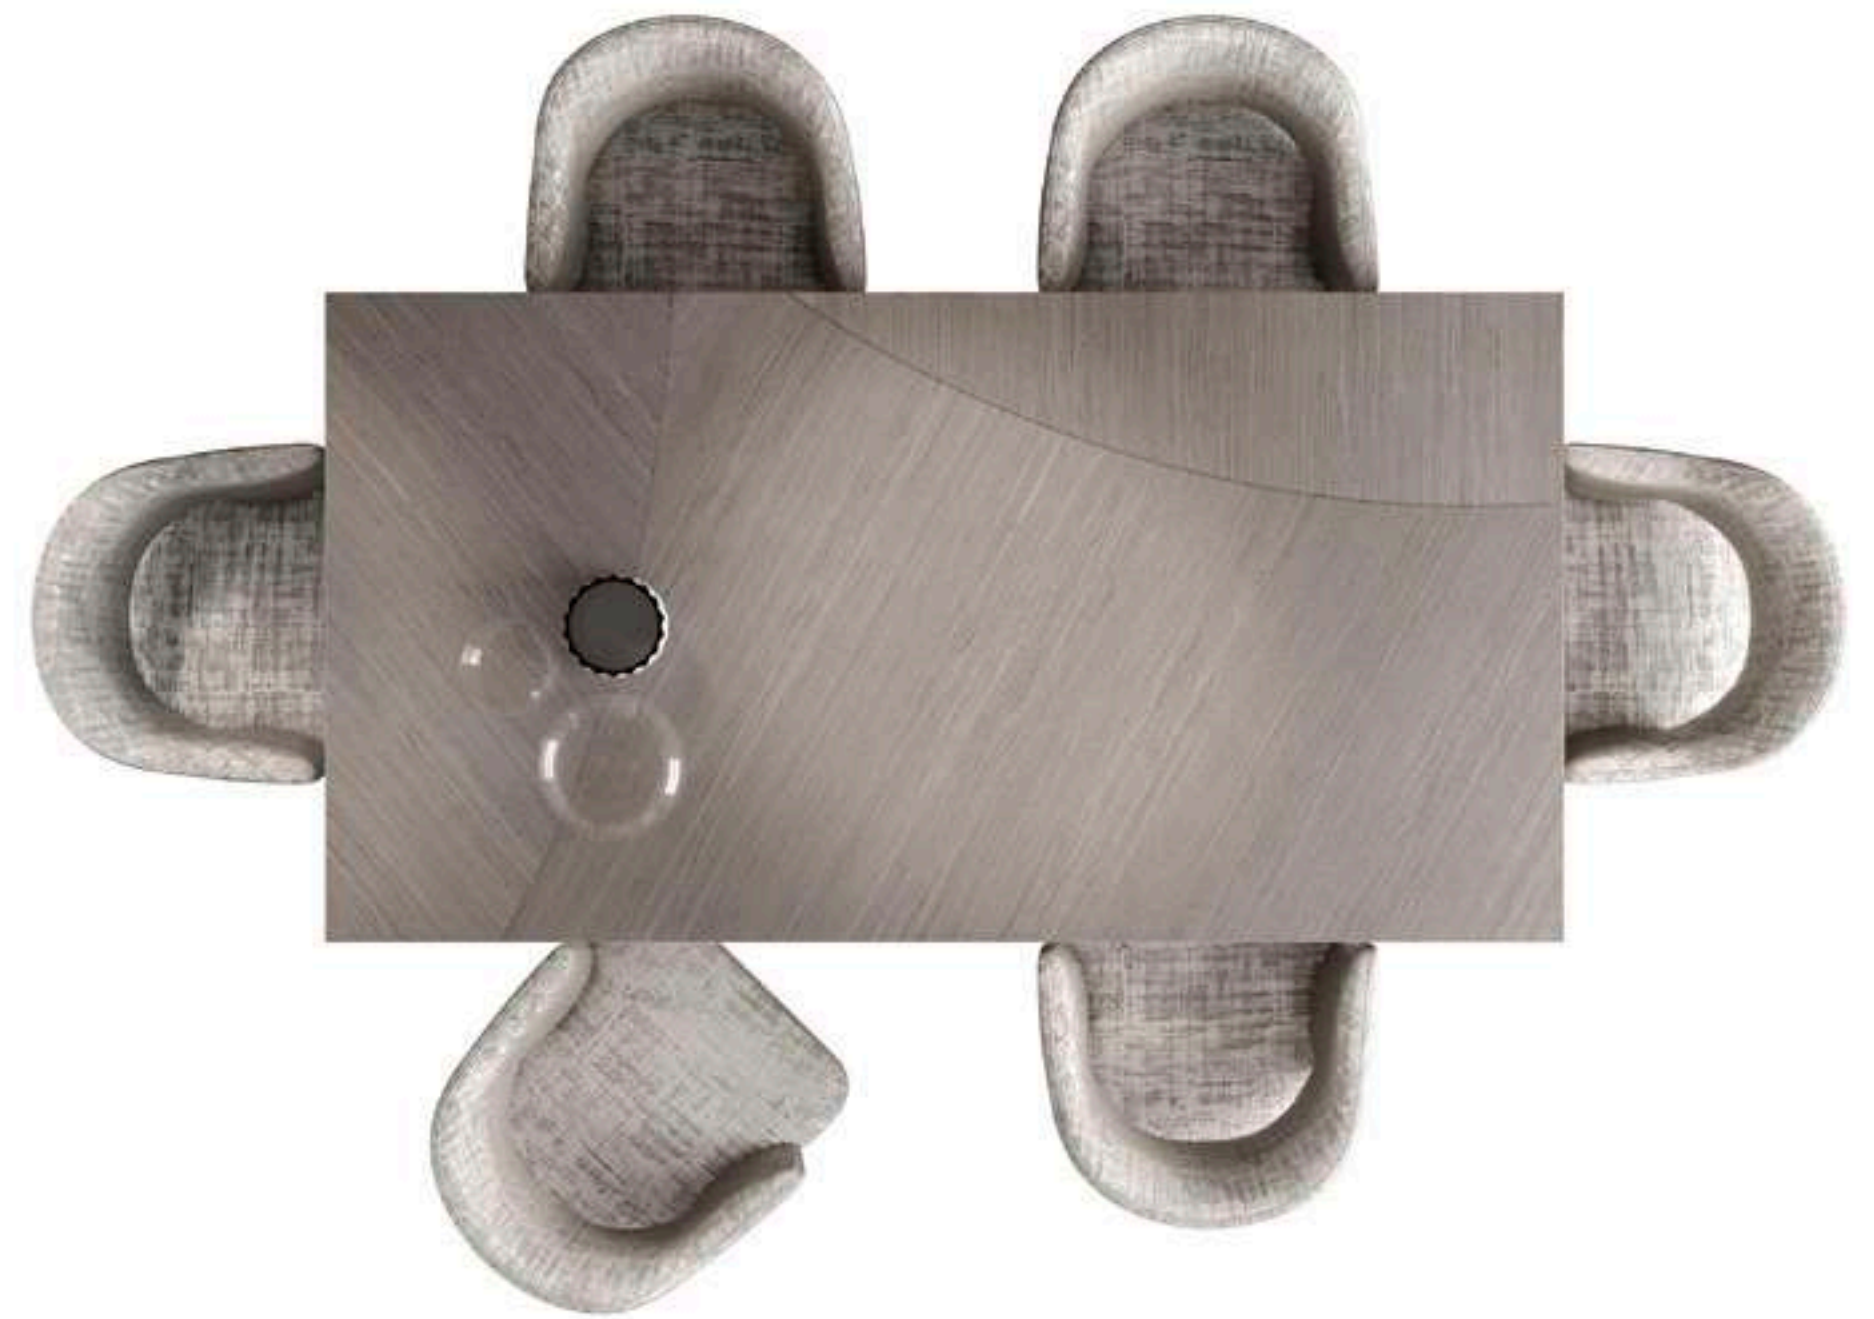

HARTON
CONEY | Tavolo rettangolare | Rectangular Table
Sedia imbottita | Upholstered Chair