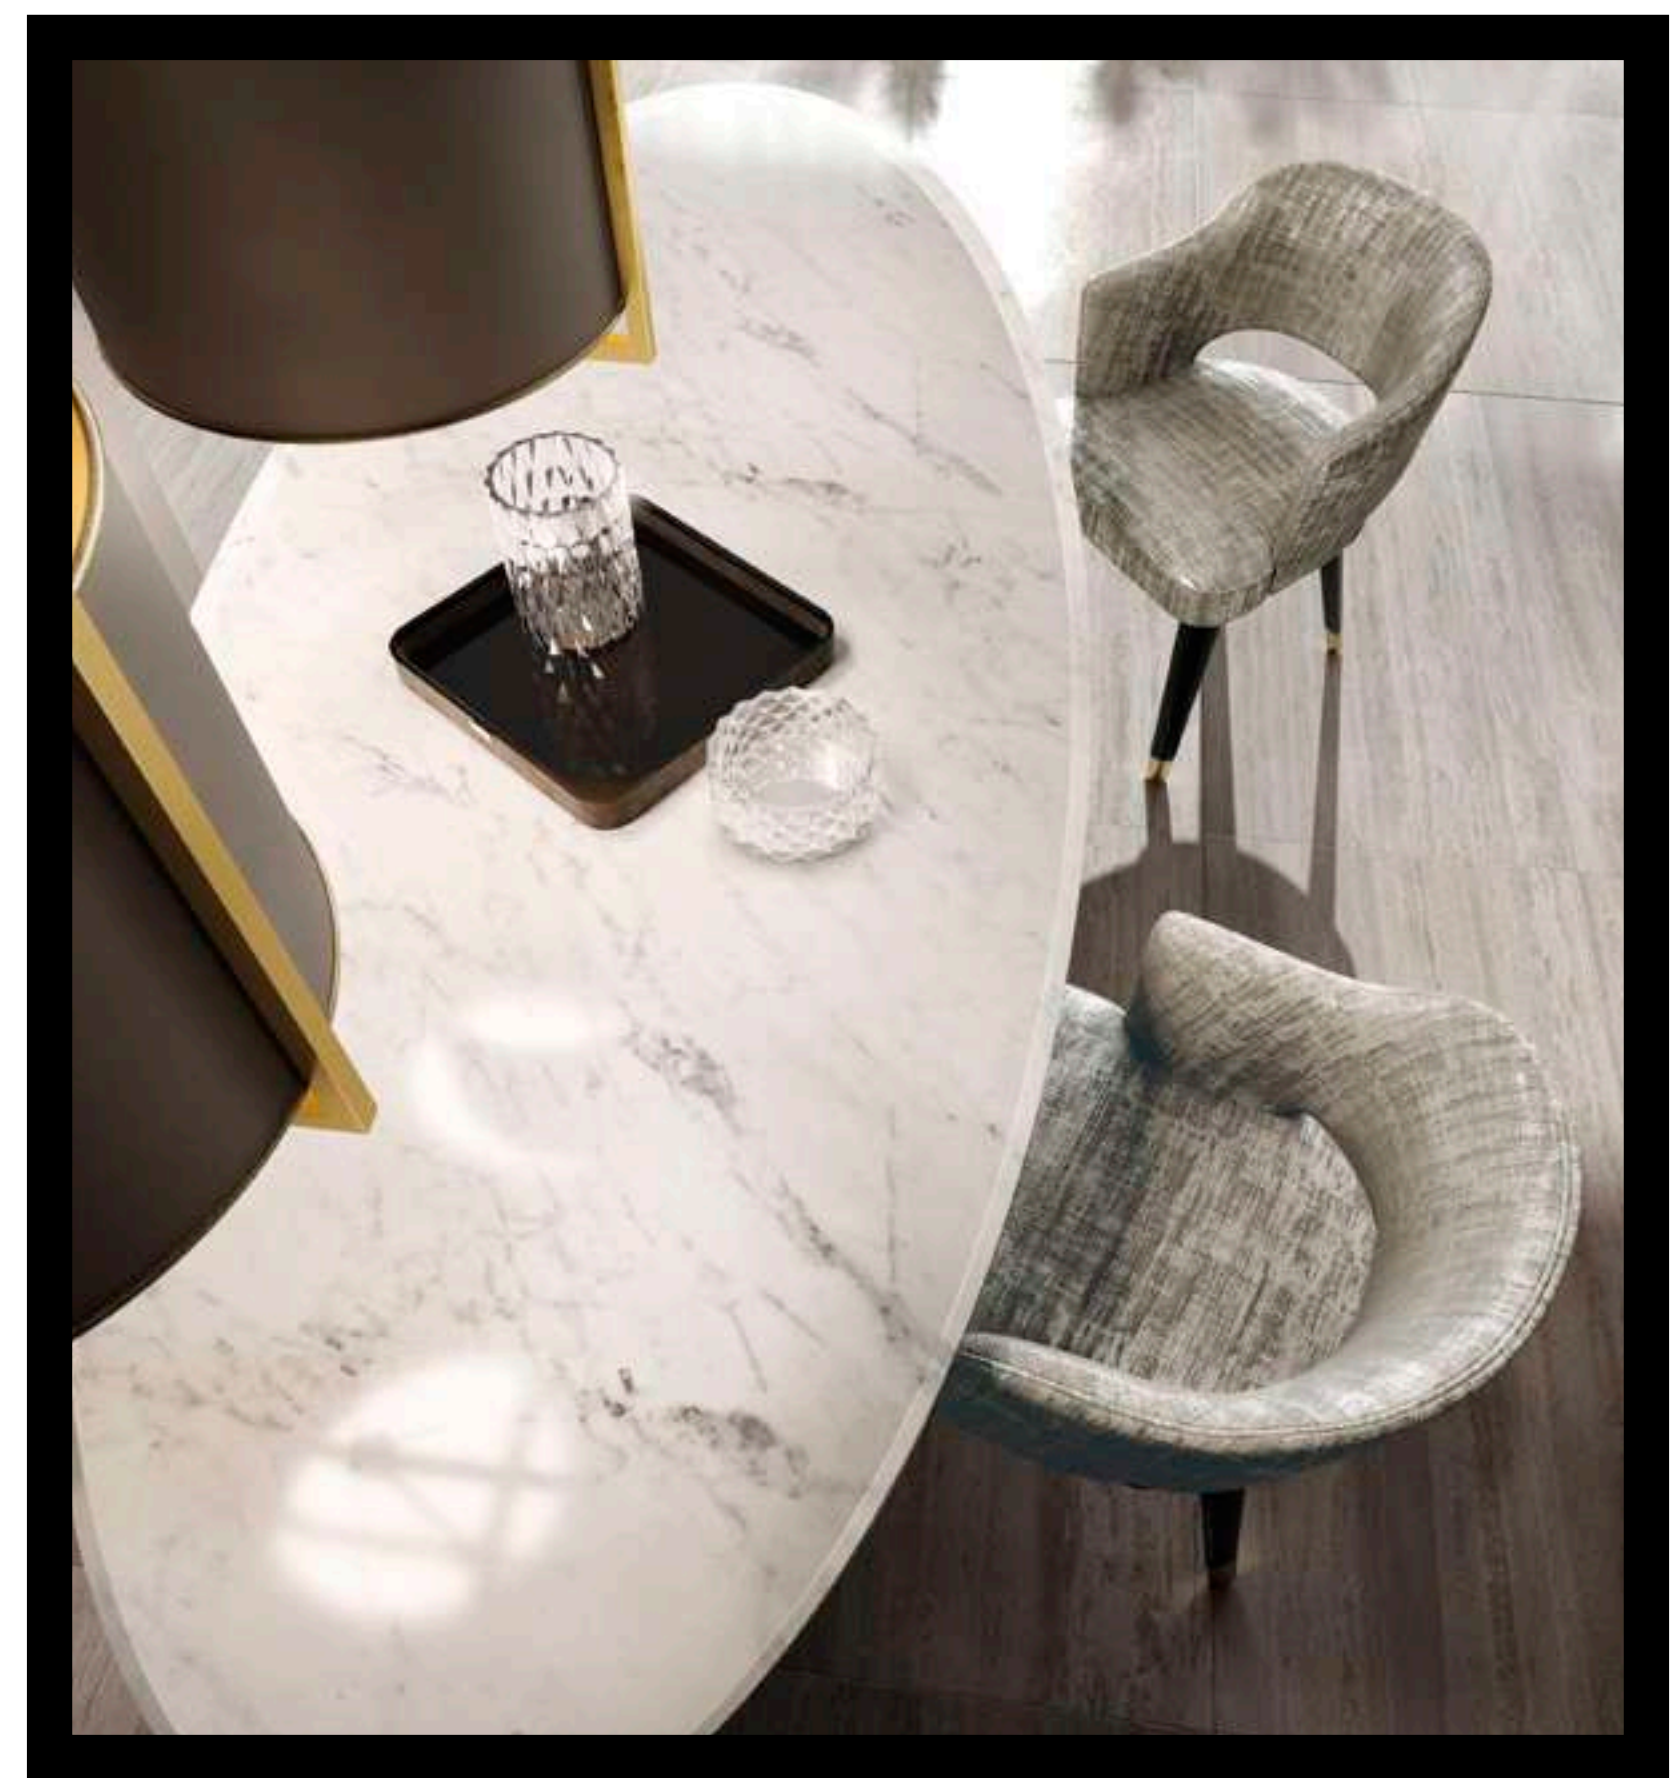

MASCARI
THE PLEASURE OF ELEGANCE

MASCARI

- | | |
|----------|---|
| KIMPTON | Vetrina 1 anta 1-door display Cabinet |
| ASCOT | Tavolo Ovale Oval Table |
| CONY | Sedia imbottita Upholstered Chair |
| FLATIRON | Credenza Sideboard |
| ARLO | Specchiera rotonda Round Mirror |
| HUGO | Divano Sofa |
| HUTTON | Tappeto Carpet |
| MARRIOT | Lampadario Chandelier |