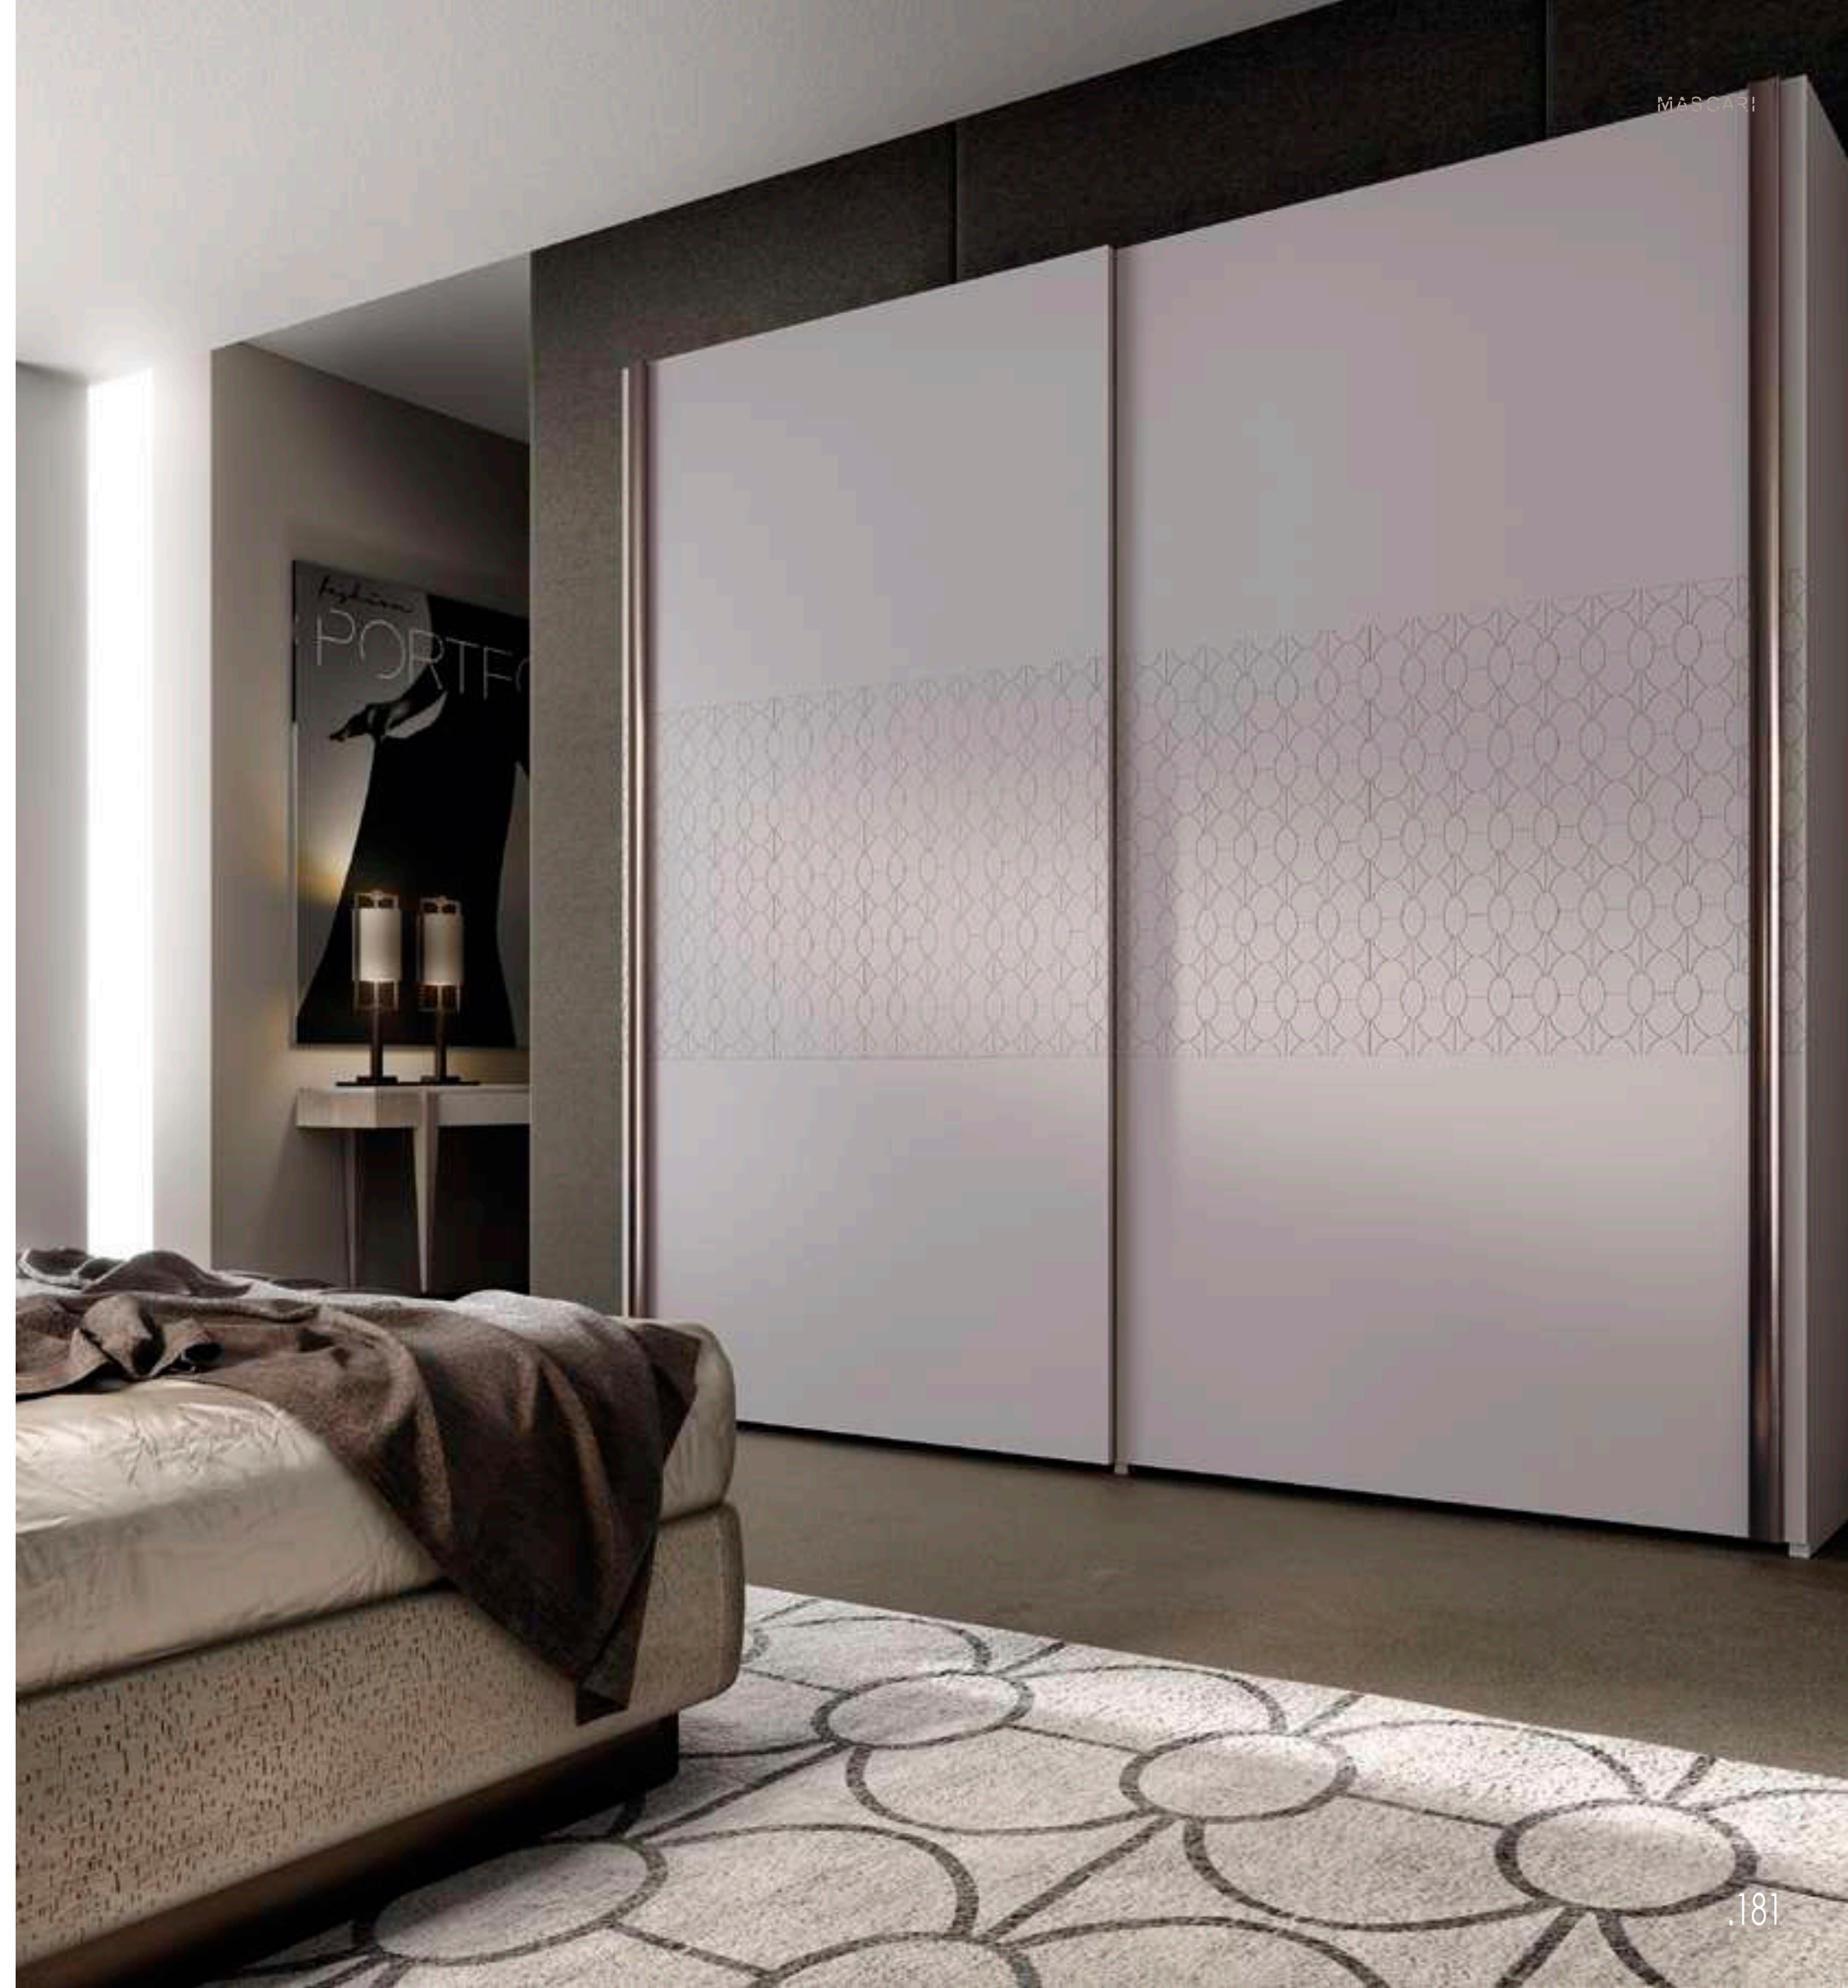

NIGHT HOME
INNOVATIVE ELEMENTS

MASCARI

MASCARI

DISTRICT
AVENUE
EVEN
MARRIOT
SEASON

Armadio | Wardrobe
Consolle | Console
Tappeto Ovali | Oval Carpet
Abatjour | Table Lamp
Letto | Bed

AVENUE Console | Console
ARLO Specchiera Ovale | Oval Mirror
MARRIOT Abatjour | Table Lamp
RIFF Pouff | Pouffe
WALL Carta da parati | Wallpaper