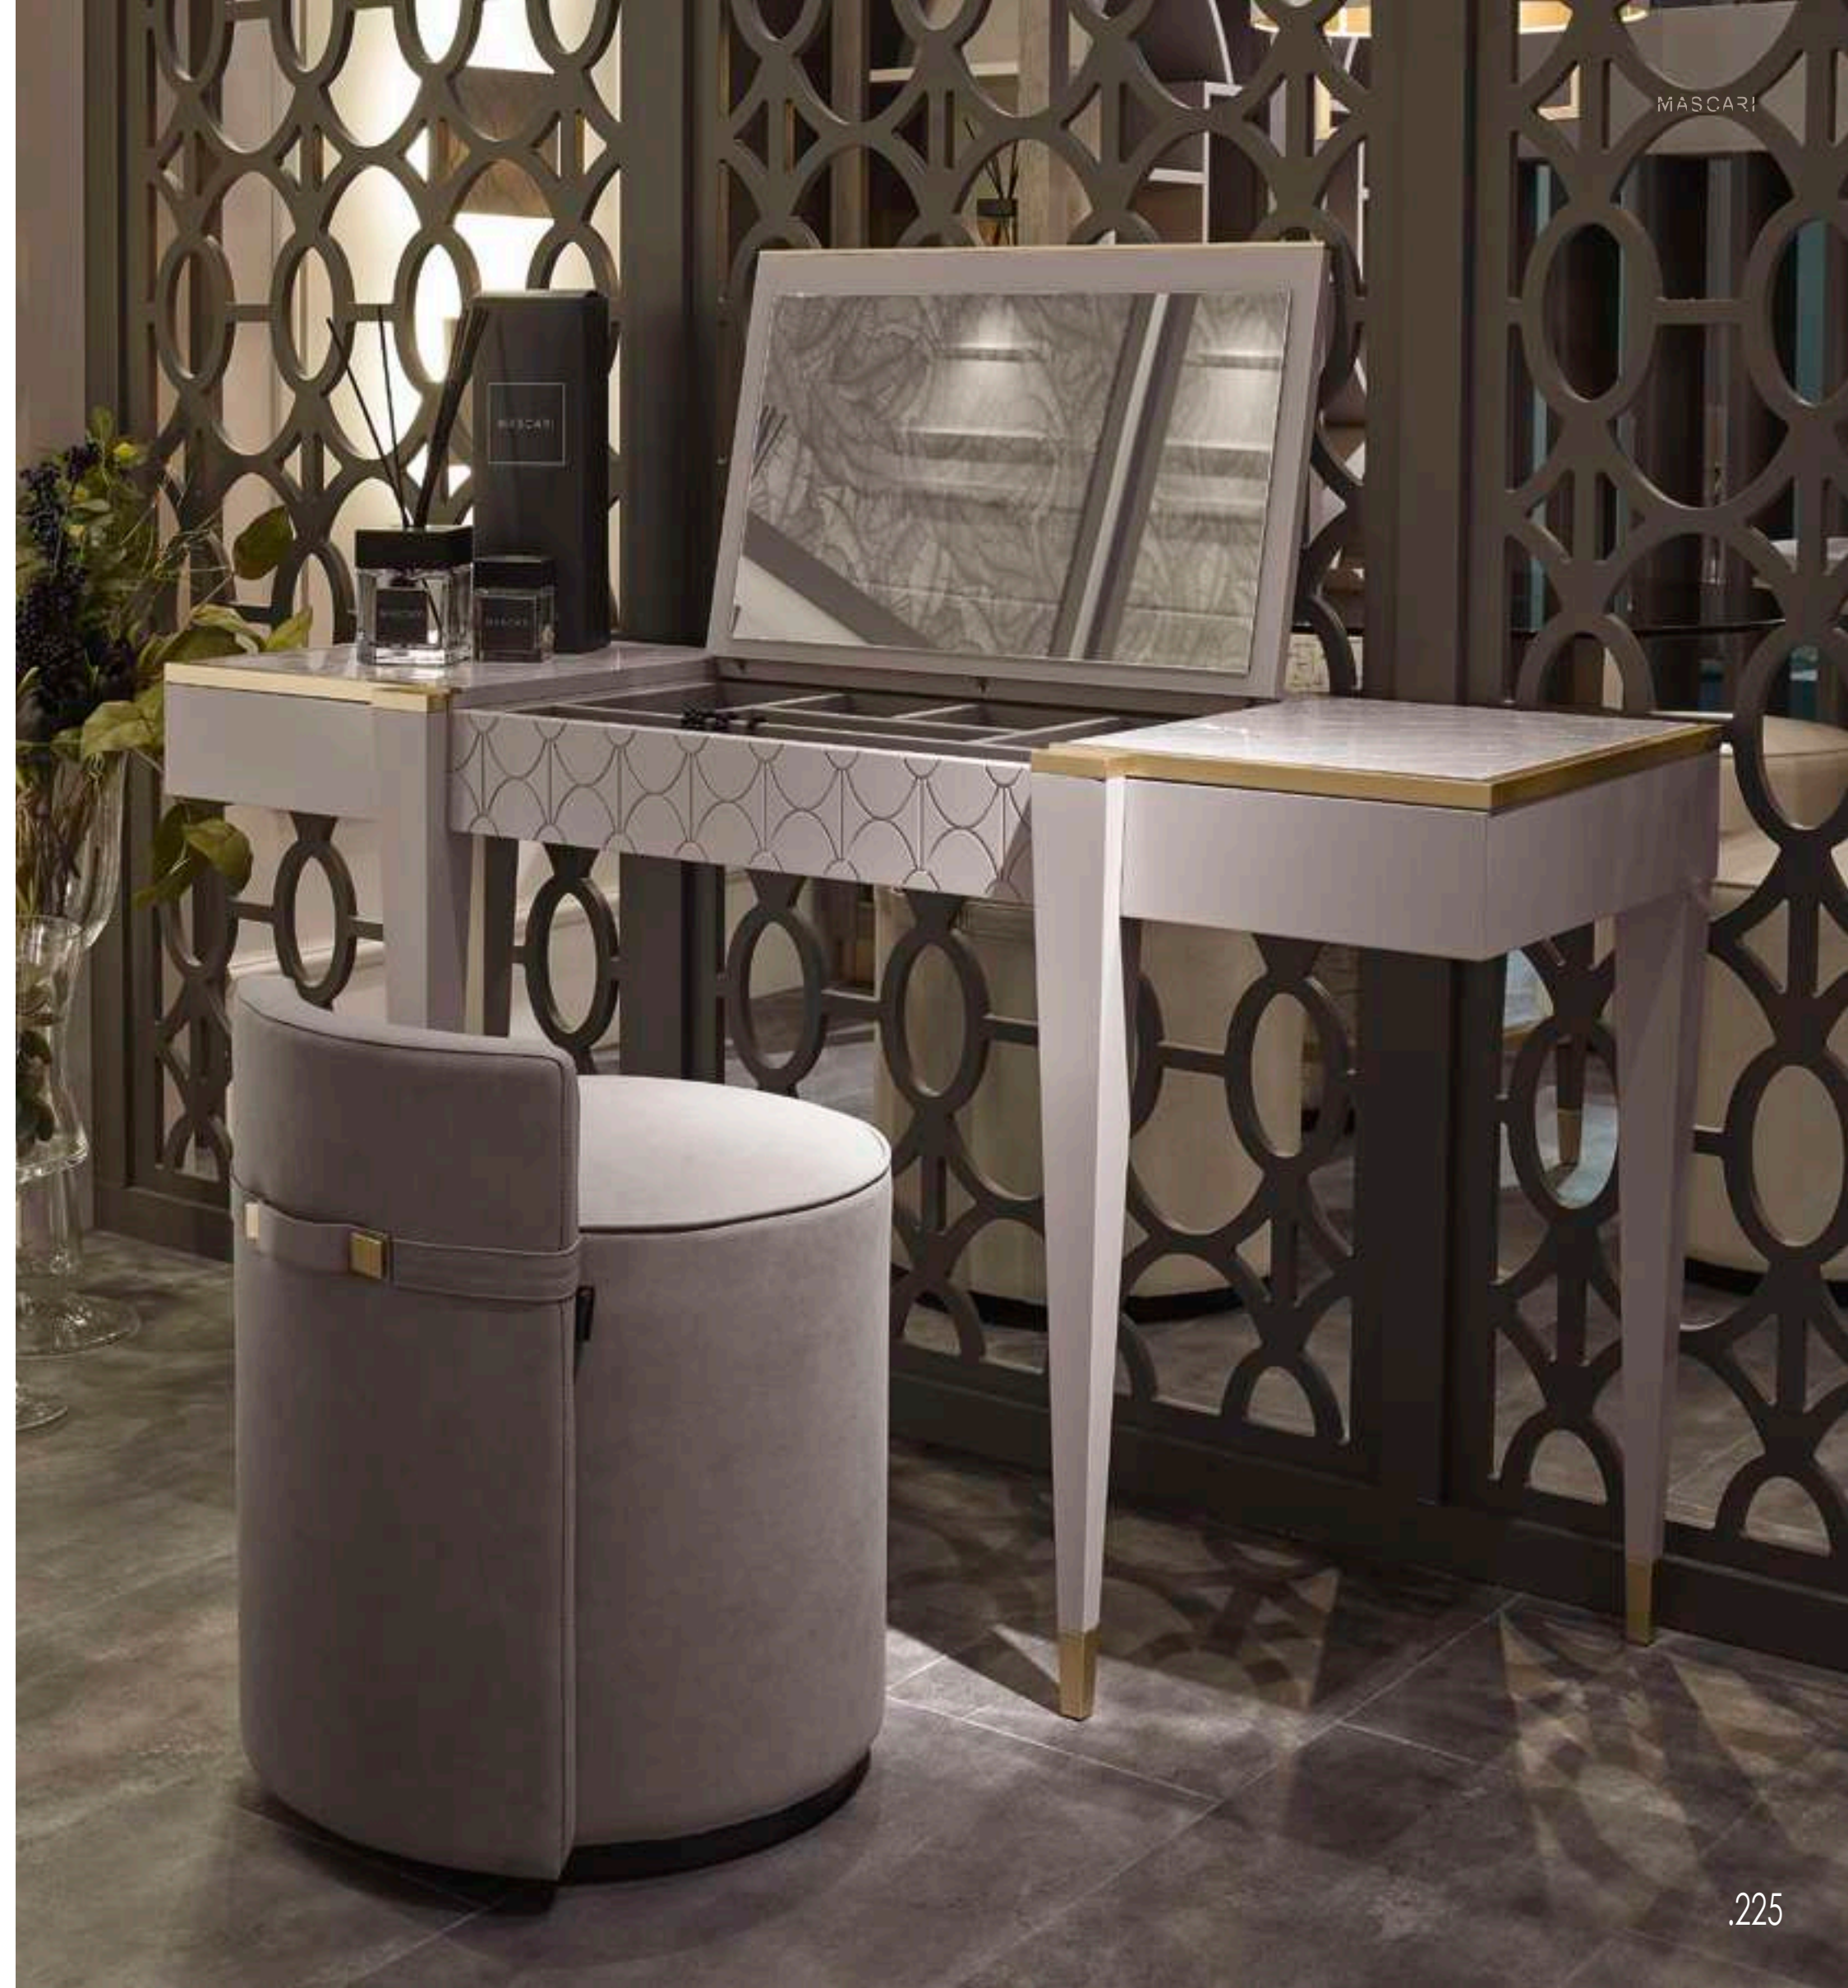

MASCARI

BARCLAY Tolette | Dressing Table
RIFF Pouff | Pouffe
SMELL Profumo d'ambiente | Room Fragrance
EMPIRE Pannelli Mascari | Panels Mascari