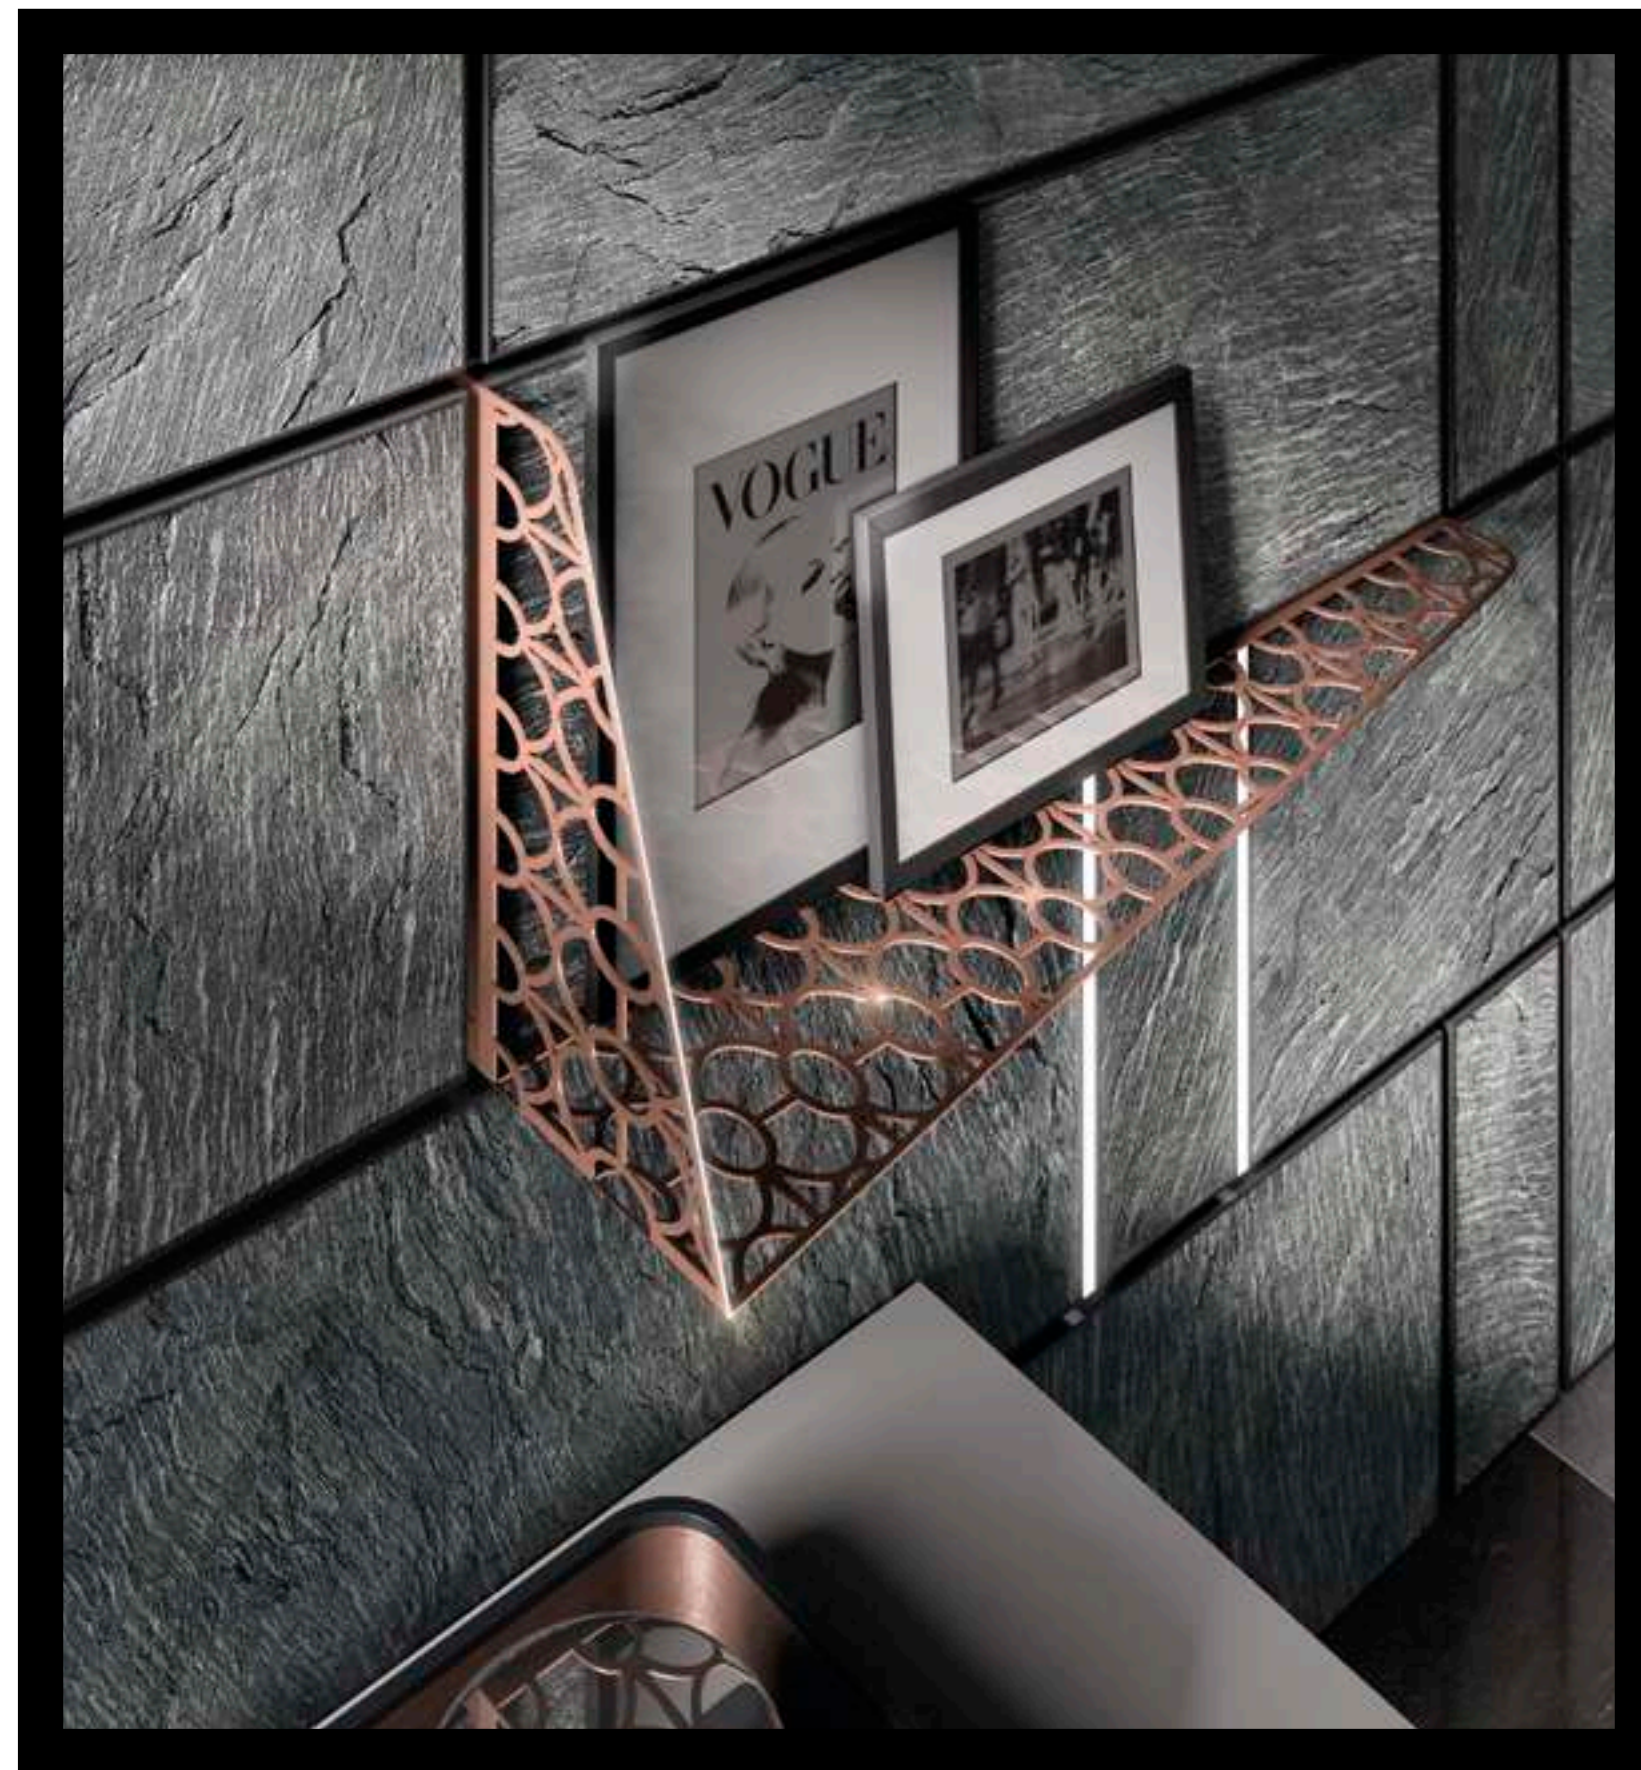

MASCARI

LIVING HOME
WALL WITH NATURAL STONE

MASCARI

FLAT
RUBY
ASTORIA
TIMES

Specchiera rettangolare | Rectangular Mirror
Parete in pietra naturale | Natural Stone Boiserie
Poltrona | Armchair
Tappeto | Carpet