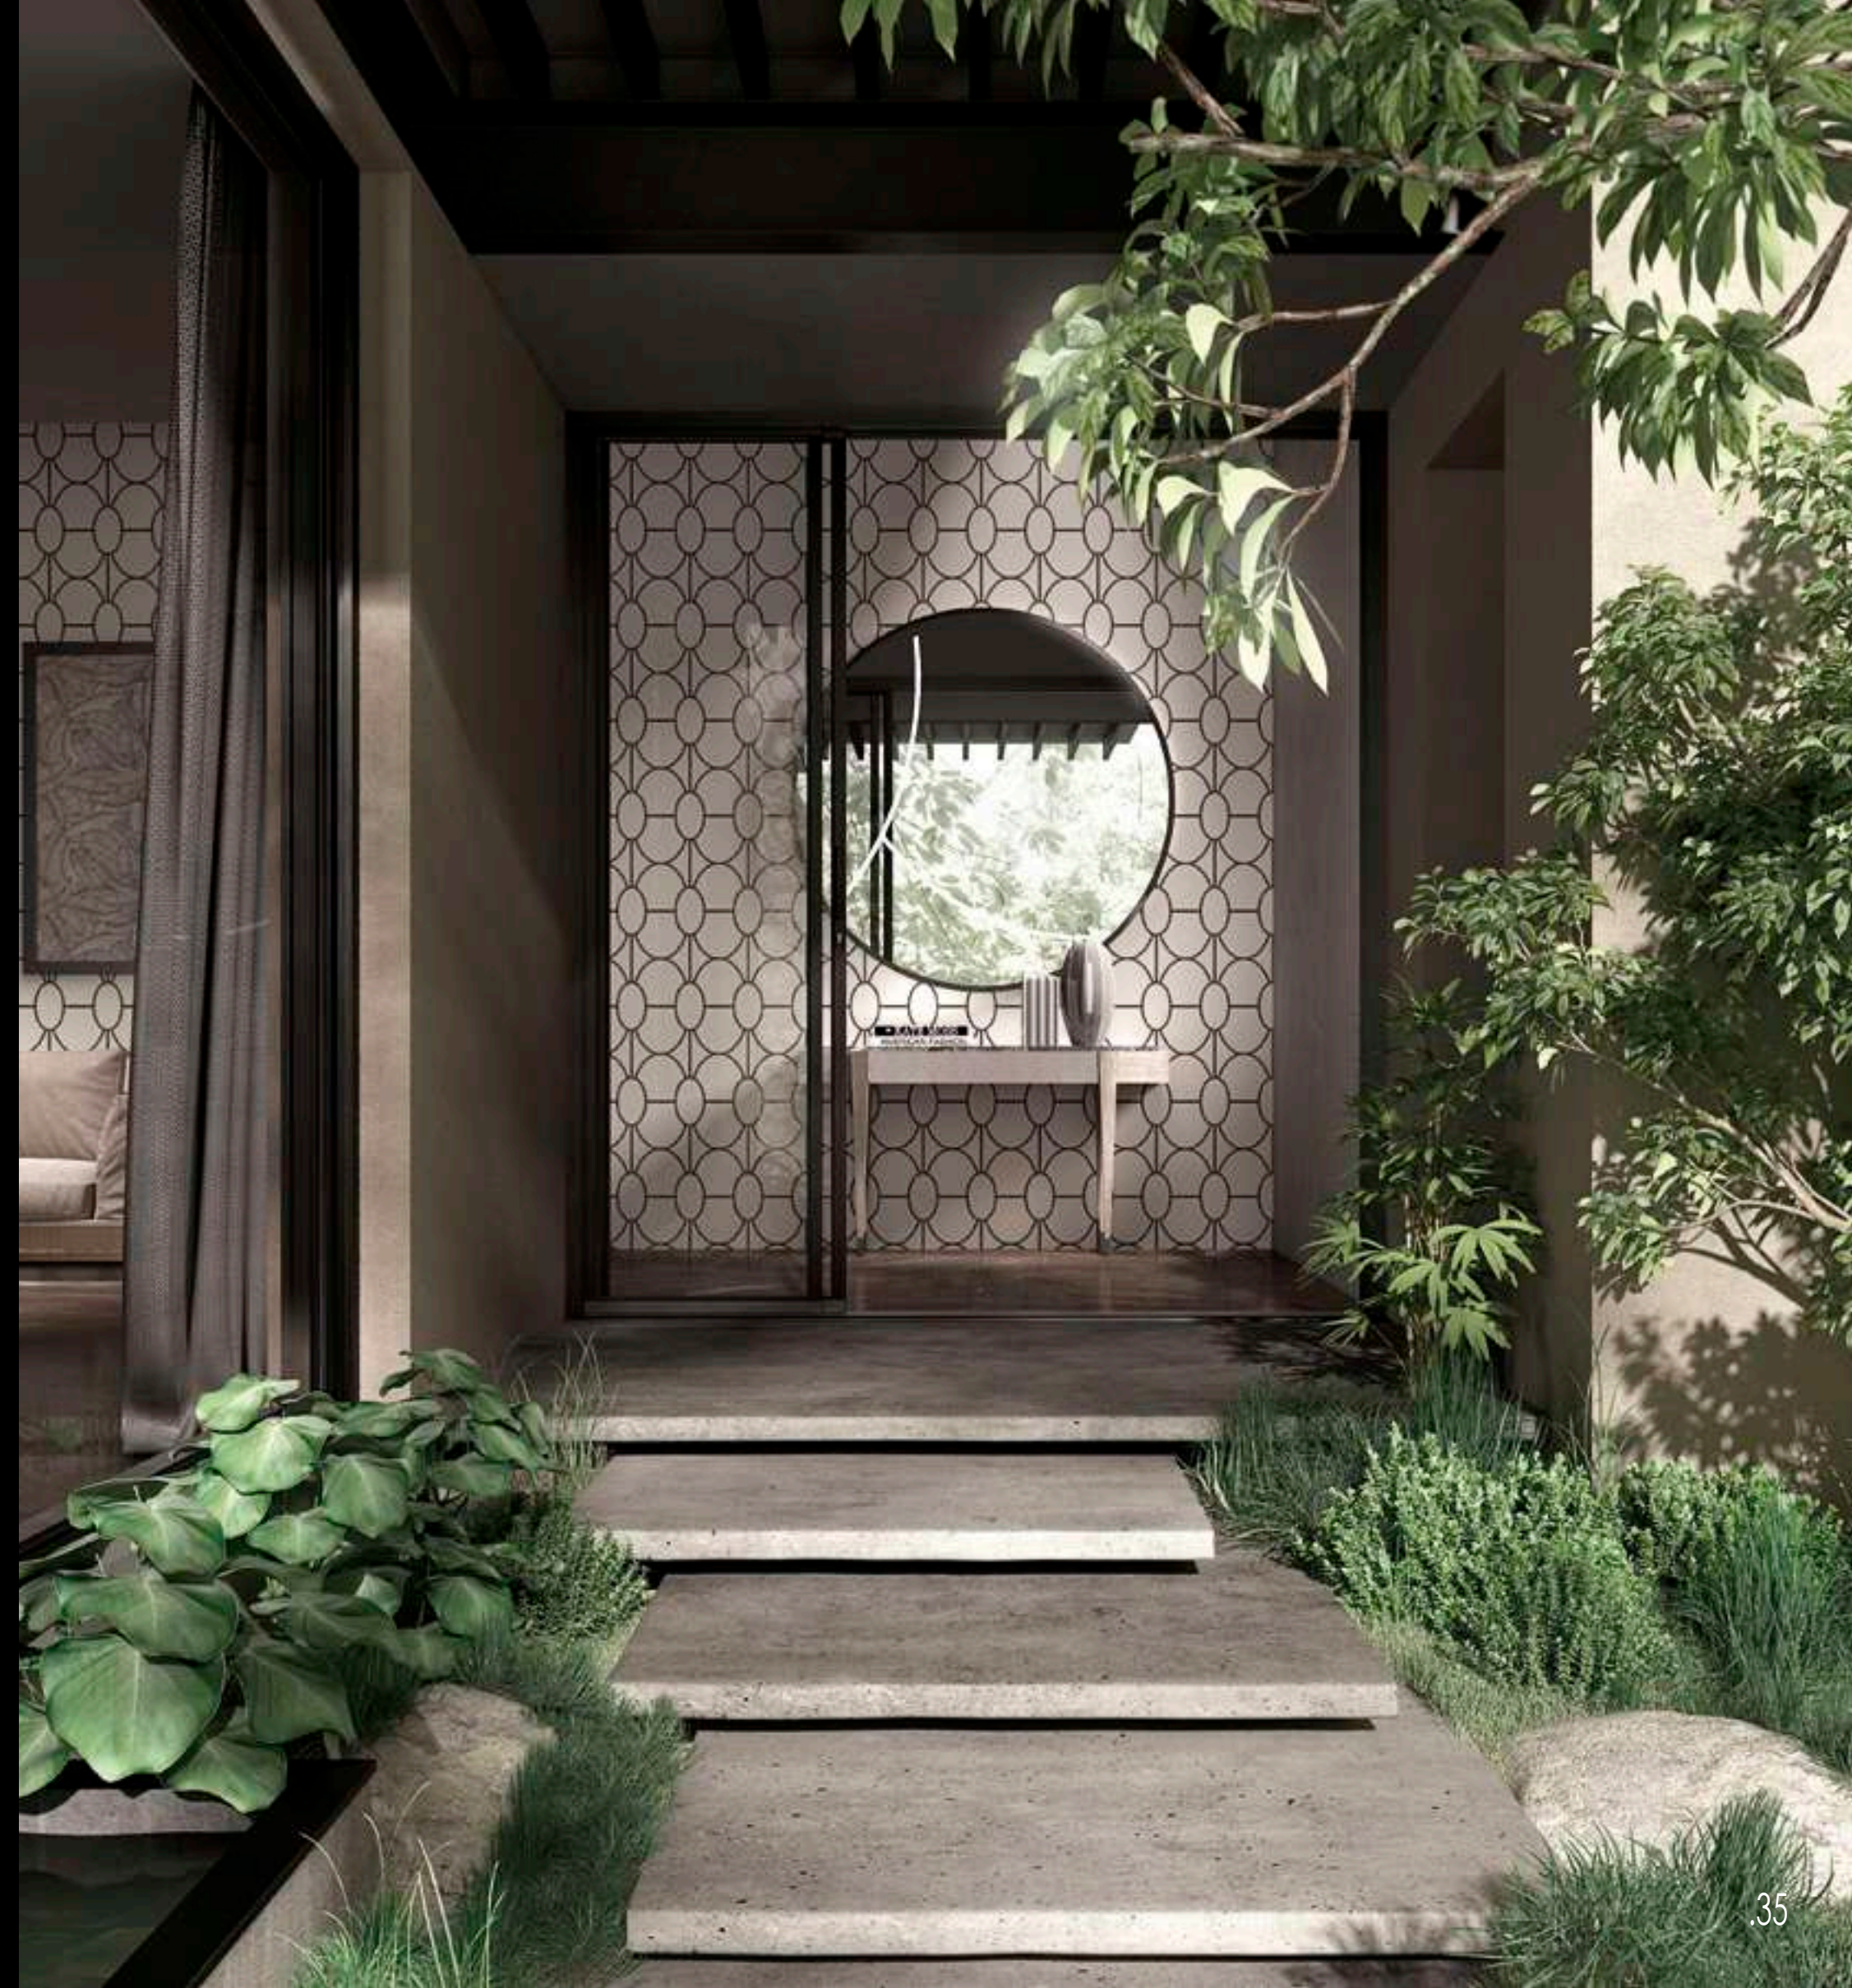

MASCARI

AVENUE Consolle | Console
ARLO Specchiera rotonda | Round Mirror
ASTORIA Divano componibile | Modular Sofa
WALL Carta da parati | Wallpaper
PACHA Quadro a parete | Wall Picture