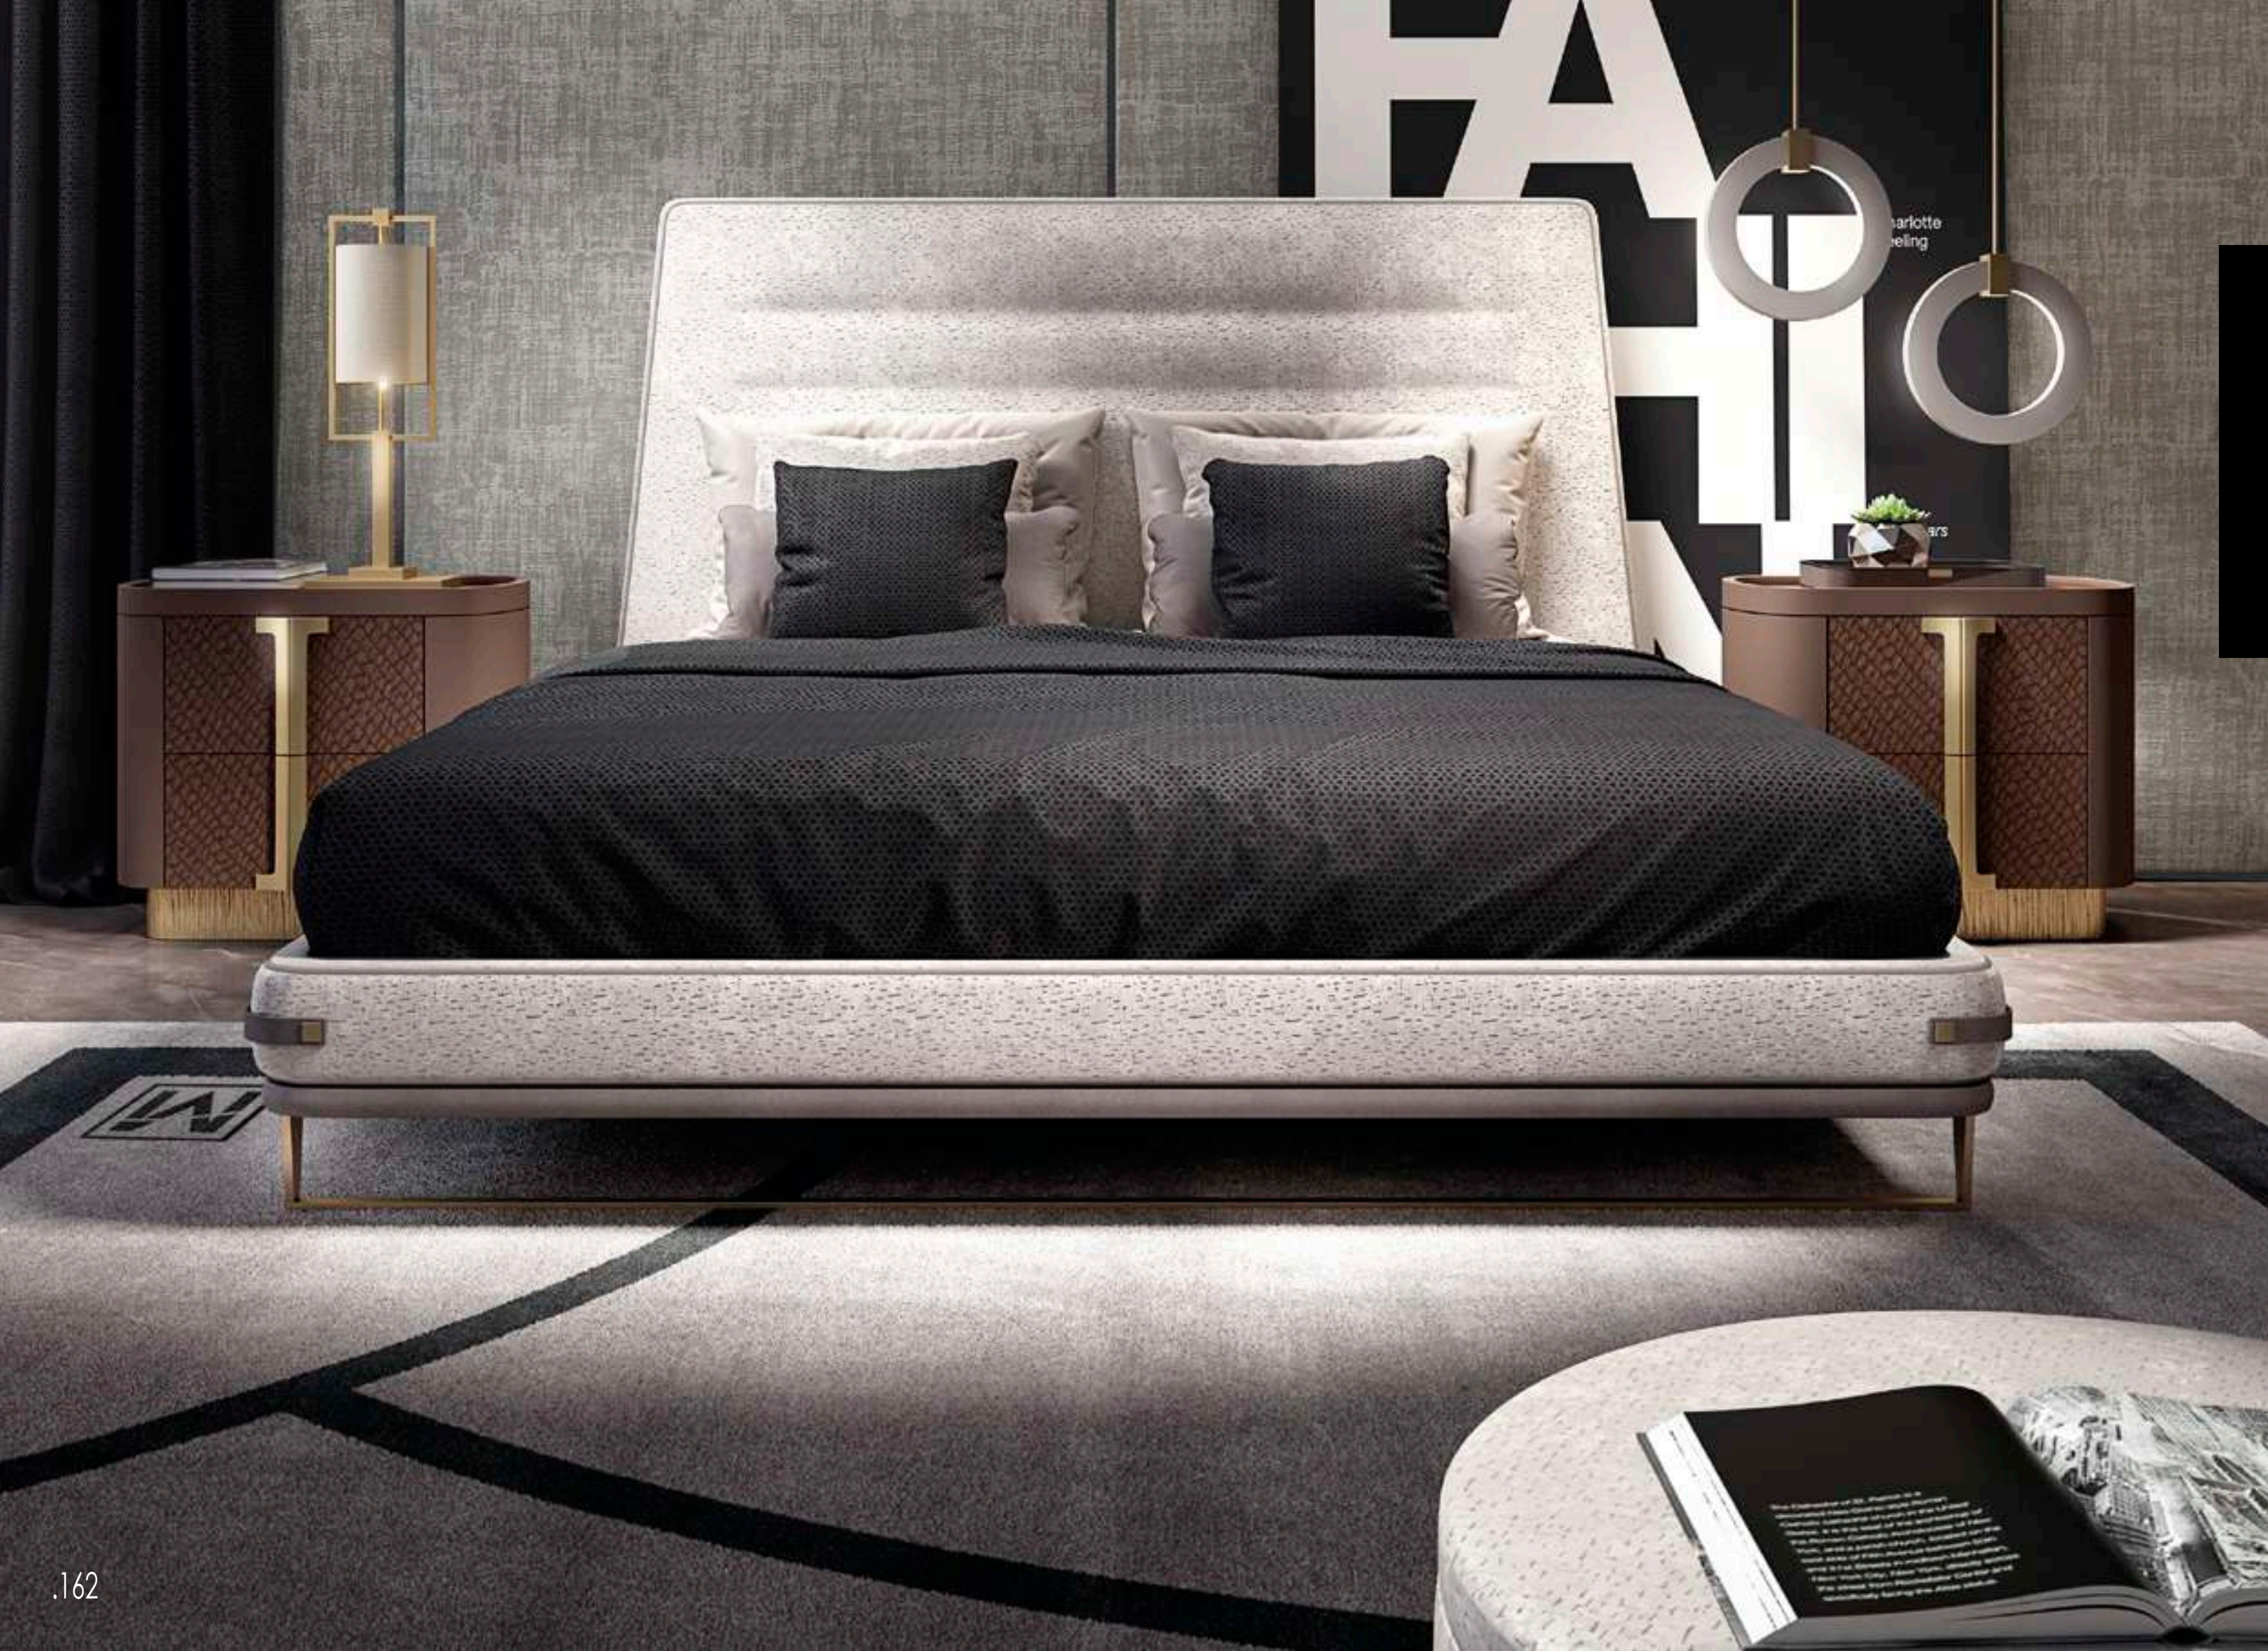

MASCARI

MASCARI
EXCLUSIVE SLEEPING AREA

MASCARI

- | | |
|---------|--------------------------------|
| BATTERY | Letto Bed |
| TRIBECA | Comodino Night Table |
| TRIBECA | Comò Dresser |
| SHINE | Specchiera Ovale Oval Mirror |
| ROGER | Tappeto Carpet |
| MARRIOT | Abatjour Table Lamp |
| HYATT | Lampadario Chandelier |
| FIFTY | Pouff Pouffe |