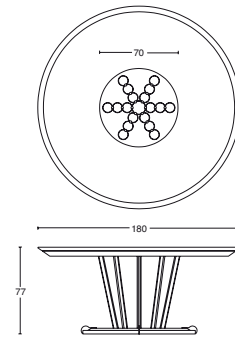

**ROUND CAPITAL TABLE - 180
DESIRE**

Design: Pino Vismara
cm. Ø 180 x h. 77

Foot base: Stainless steel corners and profiles.
Top: all lacquers soft touch velvet, with tempered glass.
Top central insert all materials and decorations available.