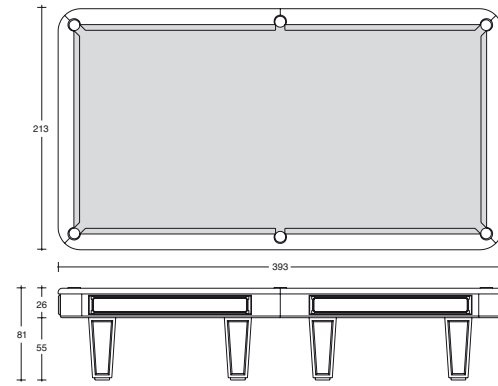

4 doors sideboard inside 4 adjustable shelves and refrigerator.
Top in tempered lacquered glass. Shelves in wood and glass. Handles and tips stainless steel glossy.

MODEL **DIMENSION**

PORTAL FOR SIDEBOARD DESIRE
Design: Pino Vismara
cm. 444/454 x h. 227

THE FRAME FOR HOME CINEMA SCREEN DESIRE
Design: Pino Vismara
cm. 443 x h. 269

Frame for projection motorized screen included, dimension cm. 400x225
Possibility of customization in finishing and dimension.

PORTAL FOR HOME CINEMA DESIRE
Design: Pino Vismara
cm. 340 x 25 x h. 292

Portal for projection motorized screen included, dimension cm. 300x168
Possibility of customization in finishing and dimension.

MODEL

DIMENSION

**RUSSIAN POOL
DESIRE**

Design: Pino Vismara
cm. 393 x 213 x h. 81

With playground
stone slate 45 mm.

**RUSSIAN POOL LAMP
DESIRE**

Design: Pino Vismara
cm. 345 x 105 x h. 17

LED Lamp for Russian Pool - 170 Watt.
Weight Kg. 85