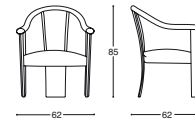

BODY MIRROR 214 DESIRE
 Design: Pino Vismara
 cm. 81 x 6 x h. 223
 Wall - mirror.

MODEL **DIMENSION**

FRAME-214 MIRROR DESIRE
 Design: Pino Vismara
 cm. 117,5 x 6 x h. 223
 Wall - mirror.

VASE 125 DESIRE
 Design: Pino Vismara
 cm. 40,5 x 40,5 x h. 125
 Vase.

Art. 250-REC

**ROUND CAPITAL TABLE - 180
DESIRE**

Design: Pino Vismara
cm. Ø 180 x h. 77

Foot base: Stainless steel corners and profiles.
Top: all lacquers soft touch velvet, with tempered glass.
Top central insert all materials and decorations available.

Art. 90-SUSAN

MODEL

DIMENSION

**HIGH CHAIR
DESIRE**

Design: Pino Vismara
cm. 51 x 66 x h. 120

Art. 120-SEAT

**HIGH CHAIR WITH ARMS
DESIRE**

Design: Pino Vismara
cm. 60 x 66 x h. 120

Art. 120-SEAT-ARM

**CONFORT OPEN CHAIR
DESIRE**

Design: Pino Vismara
cm. 62 x 62 x h. 85

Art. 85 - OPEN

**CONFORT CHAIR
DESIRE**

Design: Pino Vismara
cm. 62 x 62 x h. 85

Art. 85

**LOUNGE ARMCHAIR
DESIRE**