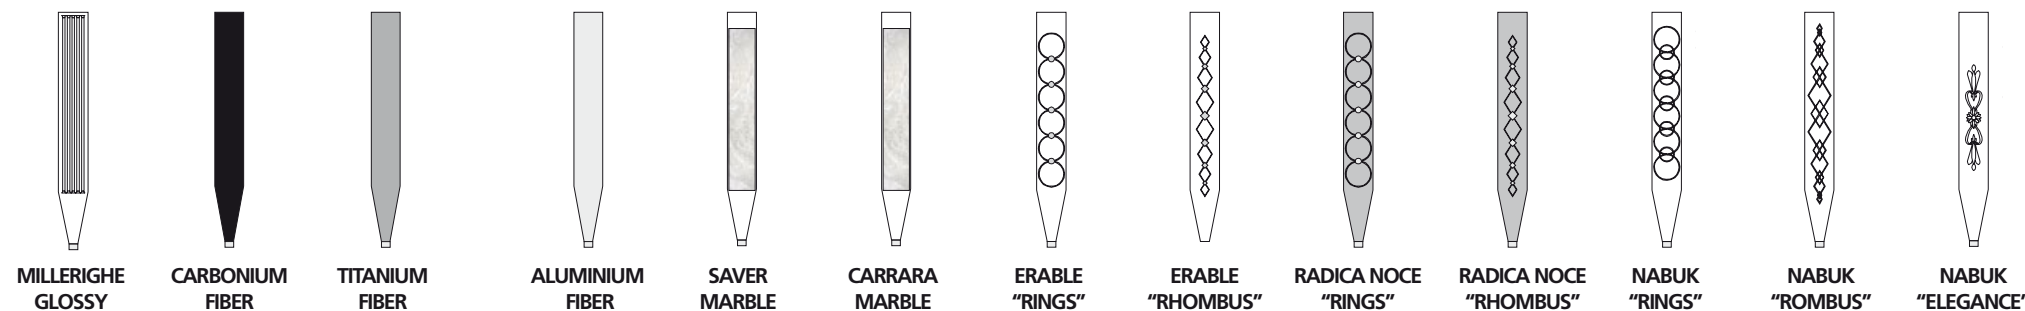

DESIRE COLLECTION
THREE BLUNT SIDBOARD-82 / CONFORT CHAIR
BAROQUE COLLECTION
BODY MIRROR 214

Erable

[RHOMBUS]

DESIRE COLLECTION - FIVE BLUNT SIDEBOARD-82 / PORTAL MIRROR

D E S I R E

HIGH CHAIR

HIGH CHAIR WITH ARM

CONFORT CHAIR OPEN

CONFORT CHAIR

LOUNGE ARMCHAIR

DINING - SIDEBORD LEGS DECORATION'S INDEX

MODEL	DIMENSION
THREE STRAIGHT CONSOLE DESIRE Design: Pino Vismara cm. 214 x 53 x h. 52 3 doors sideboard. Top in tempered lacquered glass. Closing doors amortized. Handles and tips stainless steel glossy. Art. 52-214	
THREE BLUNT SIDEBORD DESIRE Design: Pino Vismara cm. 204 x 53 x h. 82 3 doors sideboard all colours lacquered inside 3 adjustable shelves. Top in tempered lacquered glass. Handles and tips stainless steel glossy. Art. 82-204 BLUNT	
FOUR SQUARE STRAIGHT DESIRE Design: Pino Vismara cm. 284 x 53 x h. 82 4 special doors sideboard inside 4 adjustable shelves. Top in tempered lacquered glass. Closing doors amortized. Handles and tips stainless steel glossy. Art. 82-284 SPECIAL	
FOUR BLUNT SIDEBORD DESIRE Design: Pino Vismara cm. 274 x 53 x h. 82 4 doors sideboard inside 4 adjustable shelves. Top in tempered lacquered glass. Closing doors amortized. Handles and tips stainless steel glossy. Art. 82-274 BLUNT	
FIVE BLUNT SIDEBORD DESIRE Design: Pino Vismara cm. 344 x 53 x h. 82 5 doors sideboard inside 5 adjustable shelves. Top in tempered lacquered glass. Closing doors amortized. Handles and tips stainless steel glossy. Art. 82-344 BLUNT	