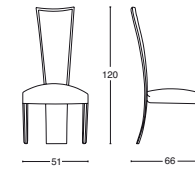

BODY MIRROR 214 DESIRE
 Design: Pino Vismara
 cm. 81 x 6 x h. 223
 Wall - mirror.

MODEL **DIMENSION**

FRAME-214 MIRROR DESIRE
 Design: Pino Vismara
 cm. 117,5 x 6 x h. 223
 Wall - mirror.

VASE 125 DESIRE
 Design: Pino Vismara
 cm. 40,5 x 40,5 x h. 125
 Vase.

Design: Pino Vismara
cm. 295 x 125 x h. 77

Rectangular table.
Foot base: Stainless steel corners and profiles.
Top: all lacquers soft touch velvet, with tempered glass.
Top central insert all materials and decorations available.

Art. 90-SUSAN

MODEL

DIMENSION

**HIGH CHAIR
DESIRE**

Design: Pino Vismara
cm. 51 x 66 x h. 120

Art. 120-SEAT

**HIGH CHAIR WITH ARMS
DESIRE**

Design: Pino Vismara
cm. 60 x 66 x h. 120

Art. 120-SEAT-ARM

**CONFORT OPEN CHAIR
DESIRE**

Design: Pino Vismara
cm. 62 x 62 x h. 85

Art. 85 - OPEN

**CONFORT CHAIR
DESIRE**

Design: Pino Vismara
cm. 62 x 62 x h. 85

Art. 85

**LOUNGE ARMCHAIR
DESIRE**