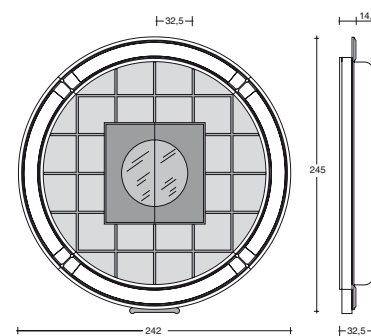

PORTAL FOR HOME CINEMA DESIRE
Design: Pino Vismara
cm. 340 x 25 x h. 292

Portal for projection motorized screen included, dimension cm. 300x168
Possibility of customization in finishing and dimension.

MODEL

DIMENSION

**RUSSIAN POOL
DESIRE**

Design: Pino Vismara
cm. 393 x 213 x h. 81

With playground
stone slate 45 mm.

**RUSSIAN POOL LAMP
DESIRE**

Design: Pino Vismara
cm. 345 x 105 x h. 17

LED Lamp for Russian Pool - 170 Watt.
Weight Kg. 85

**CUE RACK FRAME-R
DESIRE**

Design: Pino Vismara
cm. 193 x 17 x h. 188

Russian cue rack with quartz clock.

**BODY LIGHT 214
DESIRE**

Design: Pino Vismara
cm. 81 x 11,5 x h. 223

Wall body light.

**STAR GATE
CONTAINER-BAR
DESIRE**

Design: Pino Vismara
cm. 242 x 32,5 x h. 245

Open wall-container,
with sliding doors.
Horizontal shelves enlightened
by white LEDS

L'AZIENDA SI RISERVA LA FACOLTÀ DI APPORTARE AI MODELLI ORIGINALI, LE MODIFICHE CHE RITERRÀ OPPORTUNE, AI FINI DI MIGLIORARE LA QUALITÀ E LA COSTRUZIONE. I COLORI RIPRODOTTI NELLE IMMAGINI SONO INDICATIVI E POSSONO NON CORRISPONDERE AI COLORI REALI. THE FIRM RESERVES THE RIGHT TO MAKE CHANGES TO THE ORIGINAL MODELS AS IT DEEMS APPROPRIATE, IN ORDER TO IMPROVE QUALITY AND CONSTRUCTION. THE COLORS REPRESENTED IN THE IMAGES ARE INDICATIVE AND MIGHT NOT EVEN CORRESPOND TO THE REAL COLORS.