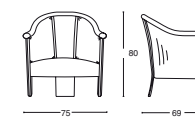

MODEL	DIMENSION
FIVE DOUBLE FACE SIDEBORD Design: Pino Vismara cm. 354 x 62 x h. 82 Sideboard double sides with motorized and controlled 360° revolving panel for tv. SIDE "A" : 5 doors all colours lacquered inside 5 adjustable shelves. Closing doors amortized. SIDE "B" : 5 open compartments all colours lacquered inside 5 adjustable shelves. Handles and tips stainless steel glossy. Art. 82-354 DOUBLE-TV	
TWO STRAIGHT SIDEBORD DESIRE Design: Pino Vismara cm. 144 x 53 x h. 142 2 doors sideboard inside 4 adjustable shelves. Top in tempered lacquered glass. Closing doors amortized. Handles and tips stainless steel glossy. Art. 142-144	
DOUBLE BLUNT SHOWCASE DESIRE Design: Pino Vismara cm. 134 x 53 x h. 202 Showcase 2 doors inside 8 adjustable shelves Wood glass. Top lacquered. Closing doors amortized. Handles and tips stainless steel glossy. Each compartment is equipped with led light. Art. 202-134 BLUNT	
TRIPLE BLUNT SHOWCASE DESIRE Design: Pino Vismara cm. 204 x 53 x h. 202 Showcase 3 doors. Transparent tempered glass doors inside 12 adjustable shelves Wood-glass. Top lacquered. Closing doors amortized. Handles and tips stainless steel glossy. Each compartment is equipped with led light. Art. 202-204 BLUNT	

Art. 90-SUSAN

MODEL

DIMENSION

**HIGH CHAIR
DESIRE**

Design: Pino Vismara
cm. 51 x 66 x h. 120

Art. 120-SEAT

**HIGH CHAIR WITH ARMS
DESIRE**

Design: Pino Vismara
cm. 60 x 66 x h. 120

Art. 120-SEAT-ARM

**CONFORT OPEN CHAIR
DESIRE**

Design: Pino Vismara
cm. 62 x 62 x h. 85

Art. 85 - OPEN

**CONFORT CHAIR
DESIRE**

Design: Pino Vismara
cm. 62 x 62 x h. 85

Art. 85

**LOUNGE ARMCHAIR
DESIRE**

Design: Pino Vismara
cm. 75 x 69 x h. 80

Art. 80 - lounge.

MODEL

DIMENSION

**ELEGANCE ARMCHAIR
DESIRE**

Design: Studio tecnico
cm. 82 x 89 x h. 97

**CONFORT-NOUVEAU 264
SOFA
DESIRE**

Design: Studio tecnico
cm. 264 x 122 x h. 93