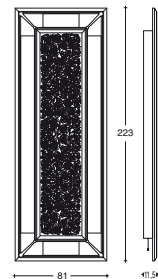

PORTAL FOR HOME CINEMA DESIRE
Design: Pino Vismara
cm. 340 x 25 x h. 292

Portal for projection motorized screen included, dimension cm. 300x168
Possibility of customization in finishing and dimension.

MODEL

DIMENSION

**RUSSIAN POOL
DESIRE**

Design: Pino Vismara
cm. 393 x 213 x h. 81

With playground
stone slate 45 mm.

**RUSSIAN POOL LAMP
DESIRE**

Design: Pino Vismara
cm. 345 x 105 x h. 17

LED Lamp for Russian Pool - 170 Watt.
Weight Kg. 85

**CUE RACK FRAME-R
DESIRE**

Design: Pino Vismara
cm. 193 x 17 x h. 188

Russian cue rack with quartz clock.

**BODY LIGHT 214
DESIRE**

Design: Pino Vismara
cm. 81 x 11,5 x h. 223

Wall body light.

**STAR GATE
CONTAINER-BAR
DESIRE**

Design: Pino Vismara
cm. 242 x 32,5 x h. 245

Open wall-container,
with sliding doors.
Horizontal shelves enlightened
by white LEDS

L'AZIENDA SI RISERVA LA FACOLTÀ DI APPORTARE AI MODELLI ORIGINALI, LE MODIFICHE CHE RITERRÀ OPPORTUNE, AI FINI DI MIGLIORARE LA QUALITÀ E LA COSTRUZIONE. I COLORI RIPRODOTTI NELLE IMMAGINI SONO INDICATIVI E POSSONO NON CORRISPONDERE AI COLORI REALI. THE FIRM RESERVES THE RIGHT TO MAKE CHANGES TO THE ORIGINAL MODELS AS IT DEEMS APPROPRIATE, IN ORDER TO IMPROVE QUALITY AND CONSTRUCTION. THE COLORS REPRESENTED IN THE IMAGES ARE INDICATIVE AND MIGHT NOT EVEN CORRESPOND TO THE REAL COLORS.