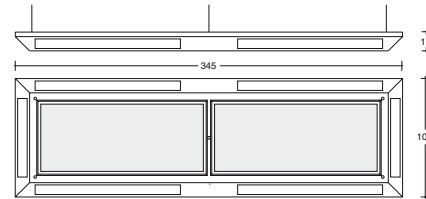

PORTAL FOR HOME CINEMA DESIRE
Design: Pino Vismara
cm. 340 x 25 x h. 292

Portal for projection motorized screen included, dimension cm. 300x168
Possibility of customization in finishing and dimension.

MODEL

DIMENSION

**RUSSIAN POOL
DESIRE**

Design: Pino Vismara
cm. 393 x 213 x h. 81

With playground
stone slate 45 mm.

**RUSSIAN POOL LAMP
DESIRE**

Design: Pino Vismara
cm. 345 x 105 x h. 17

LED Lamp for Russian Pool - 170 Watt.
Weight Kg. 85