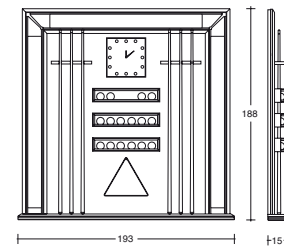

**CUE RACK FRAME-R
DESIRE**

Design: Pino Vismara
cm. 193 x 17 x h. 188

Russian cue rack with quartz clock.