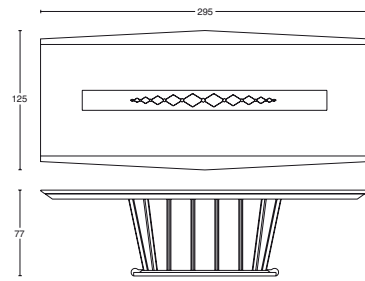

4 WINDOWS WITH BRAZIER COFFEE TABLE DESIRE
 Design: Pino Vismara
 cm. 180 x 180 x h. 33
 Coffee table container removable tray.

MODEL **DIMENSION**

STARGATE BIG MIRROR DESIRE
 Design: Pino Vismara
 cm. 242 x 47 x h. 242
 Wall-mirror with 2-drawer-consolle and open compartment. White leds on perimeter.

BODY MIRROR 214 DESIRE
 Design: Pino Vismara
 cm. 81 x 6 x h. 223
 Wall - mirror.

MODEL **DIMENSION**

FRAME-214 MIRROR DESIRE
 Design: Pino Vismara
 cm. 117,5 x 6 x h. 223
 Wall - mirror.

VASE 125 DESIRE
 Design: Pino Vismara
 cm. 40,5 x 40,5 x h. 125
 Vase.

VASE 125 - BRAZIER DESIRE
 Design: Pino Vismara
 cm. 40,5 x 40,5 x h. 143
 Vase complete of bio-alcohol removable brazier, complete of tempered glass.

MODEL

DIMENSION

**RECTANGULAR CAPITAL TABLE - 295
DESIRE**

Design: Pino Vismara
cm. 295 x 125 x h. 77

Rectangular table.
Foot base: Stainless steel corners and profiles.
Top: all lacquers soft touch velvet, with tempered glass.
Top central insert all materials and decorations available.