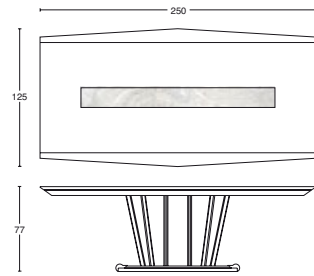

BODY MIRROR 214 DESIRE
 Design: Pino Vismara
 cm. 81 x 6 x h. 223
 Wall - mirror.

MODEL **DIMENSION**

FRAME-214 MIRROR DESIRE
 Design: Pino Vismara
 cm. 117,5 x 6 x h. 223
 Wall - mirror.

VASE 125 DESIRE
 Design: Pino Vismara
 cm. 40,5 x 40,5 x h. 125
 Vase.

VASE 125 - BRAZIER DESIRE
 Design: Pino Vismara
 cm. 40,5 x 40,5 x h. 143
 Vase complete of bio-alcohol removable brazier, complete of tempered glass.

MODEL

DIMENSION

**RECTANGULAR CAPITAL TABLE - 295
DESIRE**

Design: Pino Vismara
cm. 295 x 125 x h. 77

Rectangular table.
Foot base: Stainless steel corners and profiles.
Top: all lacquers soft touch velvet, with tempered glass.
Top central insert all materials and decorations available.

Art. 295-REC

**RECTANGULAR CAPITAL TABLE - 250
DESIRE**

Design: Pino Vismara
cm. 250 x 125 x h. 77

Rectangular table.
Foot base: Stainless steel corners and profiles.
Top: all lacquers soft touch velvet, with tempered glass.
Top central insert all materials and decorations available.