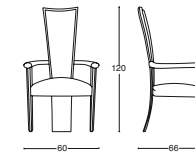

MODEL	DIMENSION
FIVE DOUBLE FACE SIDEBORD Design: Pino Vismara cm. 354 x 62 x h. 82 Sideboard double sides with motorized and controlled 360° revolving panel for tv. SIDE "A" : 5 doors all colours lacquered inside 5 adjustable shelves. Closing doors amortized. SIDE "B" : 5 open compartments all colours lacquered inside 5 adjustable shelves. Handles and tips stainless steel glossy. Art. 82-354 DOUBLE-TV	
TWO STRAIGHT SIDEBORD DESIRE Design: Pino Vismara cm. 144 x 53 x h. 142 2 doors sideboard inside 4 adjustable shelves. Top in tempered lacquered glass. Closing doors amortized. Handles and tips stainless steel glossy. Art. 142-144	
DOUBLE BLUNT SHOWCASE DESIRE Design: Pino Vismara cm. 134 x 53 x h. 202 Showcase 2 doors inside 8 adjustable shelves Wood glass. Top lacquered. Closing doors amortized. Handles and tips stainless steel glossy. Each compartment is equipped with led light. Art. 202-134 BLUNT	
TRIPLE BLUNT SHOWCASE DESIRE Design: Pino Vismara cm. 204 x 53 x h. 202 Showcase 3 doors. Transparent tempered glass doors inside 12 adjustable shelves Wood-glass. Top lacquered. Closing doors amortized. Handles and tips stainless steel glossy. Each compartment is equipped with led light. Art. 202-204 BLUNT	

Art. 250-REC

**ROUND CAPITAL TABLE - 180
DESIRE**

Design: Pino Vismara
cm. Ø 180 x h. 77

Foot base: Stainless steel corners and profiles.
Top: all lacquers soft touch velvet, with tempered glass.
Top central insert all materials and decorations available.

Art. 90-SUSAN

MODEL

DIMENSION

**HIGH CHAIR
DESIRE**

Design: Pino Vismara
cm. 51 x 66 x h. 120

Art. 120-SEAT

**HIGH CHAIR WITH ARMS
DESIRE**

Design: Pino Vismara
cm. 60 x 66 x h. 120

Art. 120-SEAT-ARM

**CONFORT OPEN CHAIR
DESIRE**

Design: Pino Vismara
cm. 62 x 62 x h. 85

Art. 85 - OPEN

**CONFORT CHAIR
DESIRE**

Design: Pino Vismara
cm. 62 x 62 x h. 85

Art. 85

**LOUNGE ARMCHAIR
DESIRE**