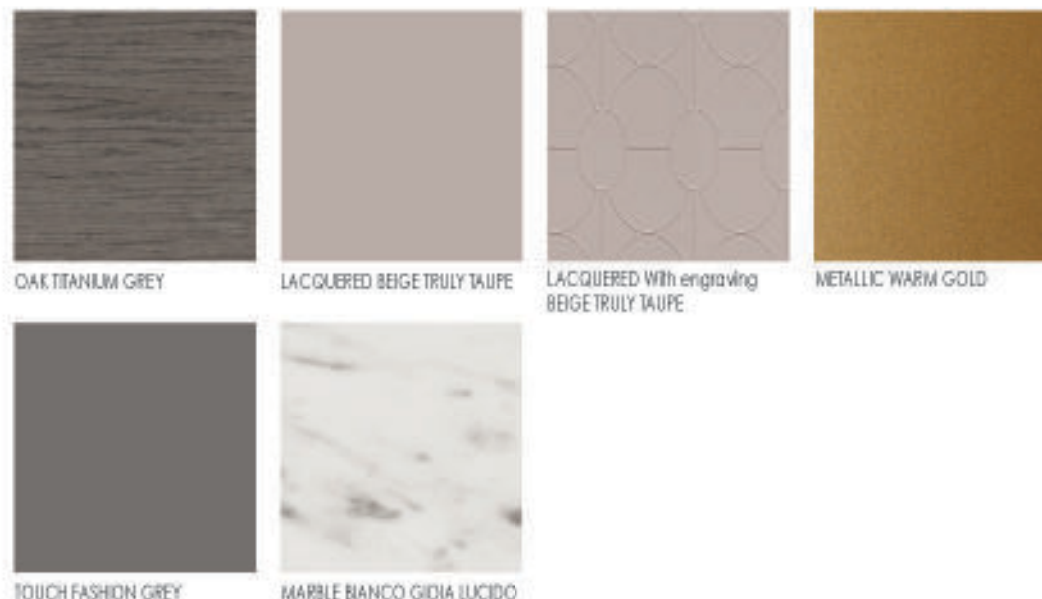

FINITURE / FINISHES

TESSUTI / FABRICS

FINITURE / FINISHES

OAK ISLAND WHITE

LACQUERED BEIGE TRULY TAUPE

LACQUERED With engraving
BEIGE TRULY TAUPE

METALLIC DARK BRONZE

METALLIC WARM GOLD