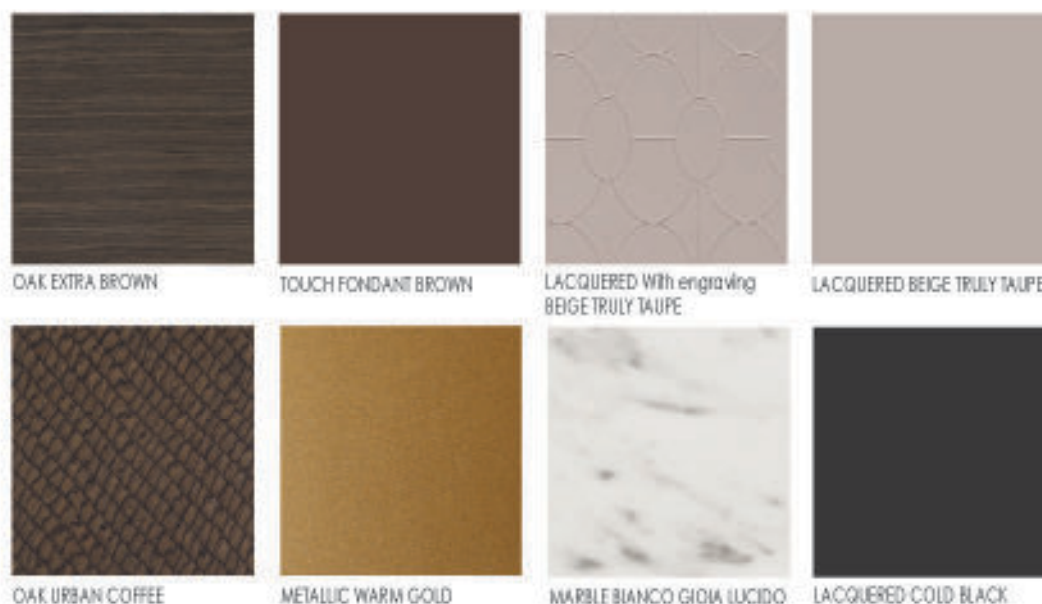

FINITURE / FINISHES

TESSUTI / FABRICS

FINITURE / FINISHES

OAK URBAN COFFEE

TOUCH FONDANT BROWN

OAK EXTRA BROWN

METALLIC GREY SMOKE

LACQUERED BEIGE TRULY TAUPE