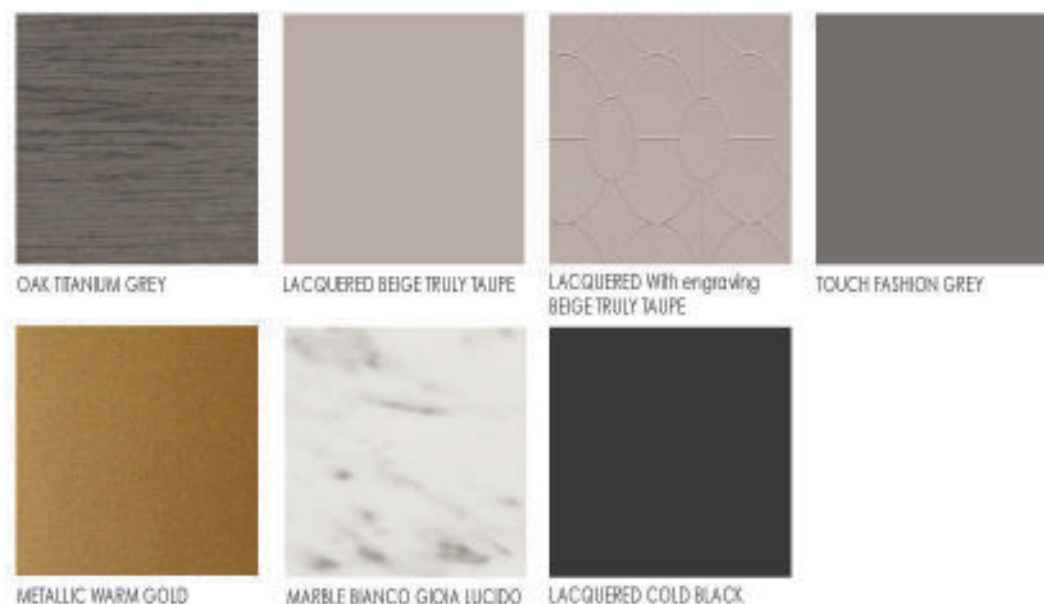

FINITURE / FINISHES