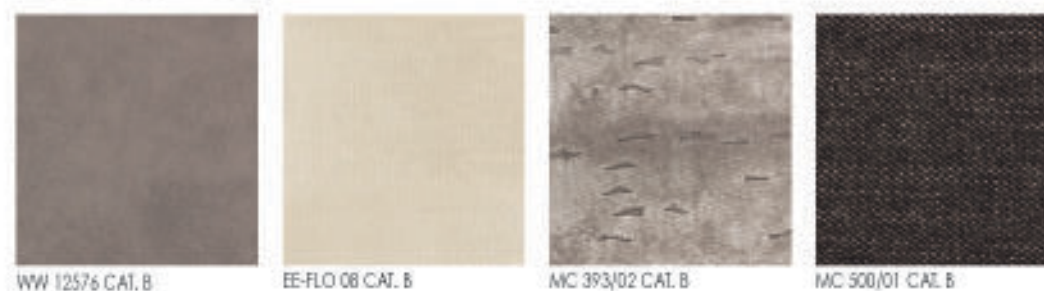

FINITURE / FINISHES

TESSUTI / FABRICS

FINITURE / FINISHES

OAK TITANIUM GREY

LACQUERED BEIGE TRULY TAUPE

LACQUERED COLD BLACK

METALLIC WARM GOLD

MIRROR BRONZE