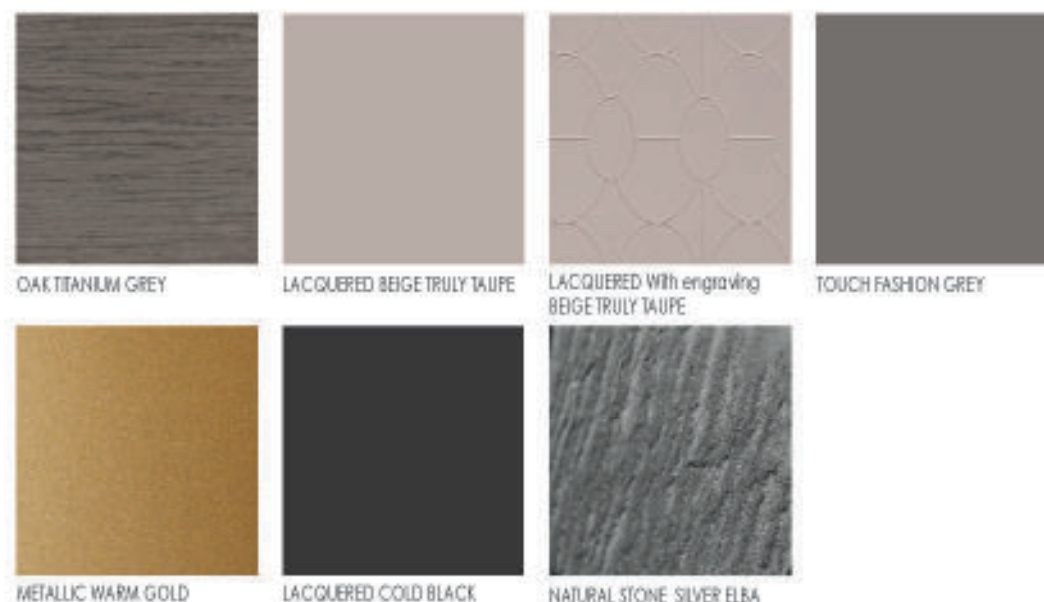

FINITURE / FINISHES