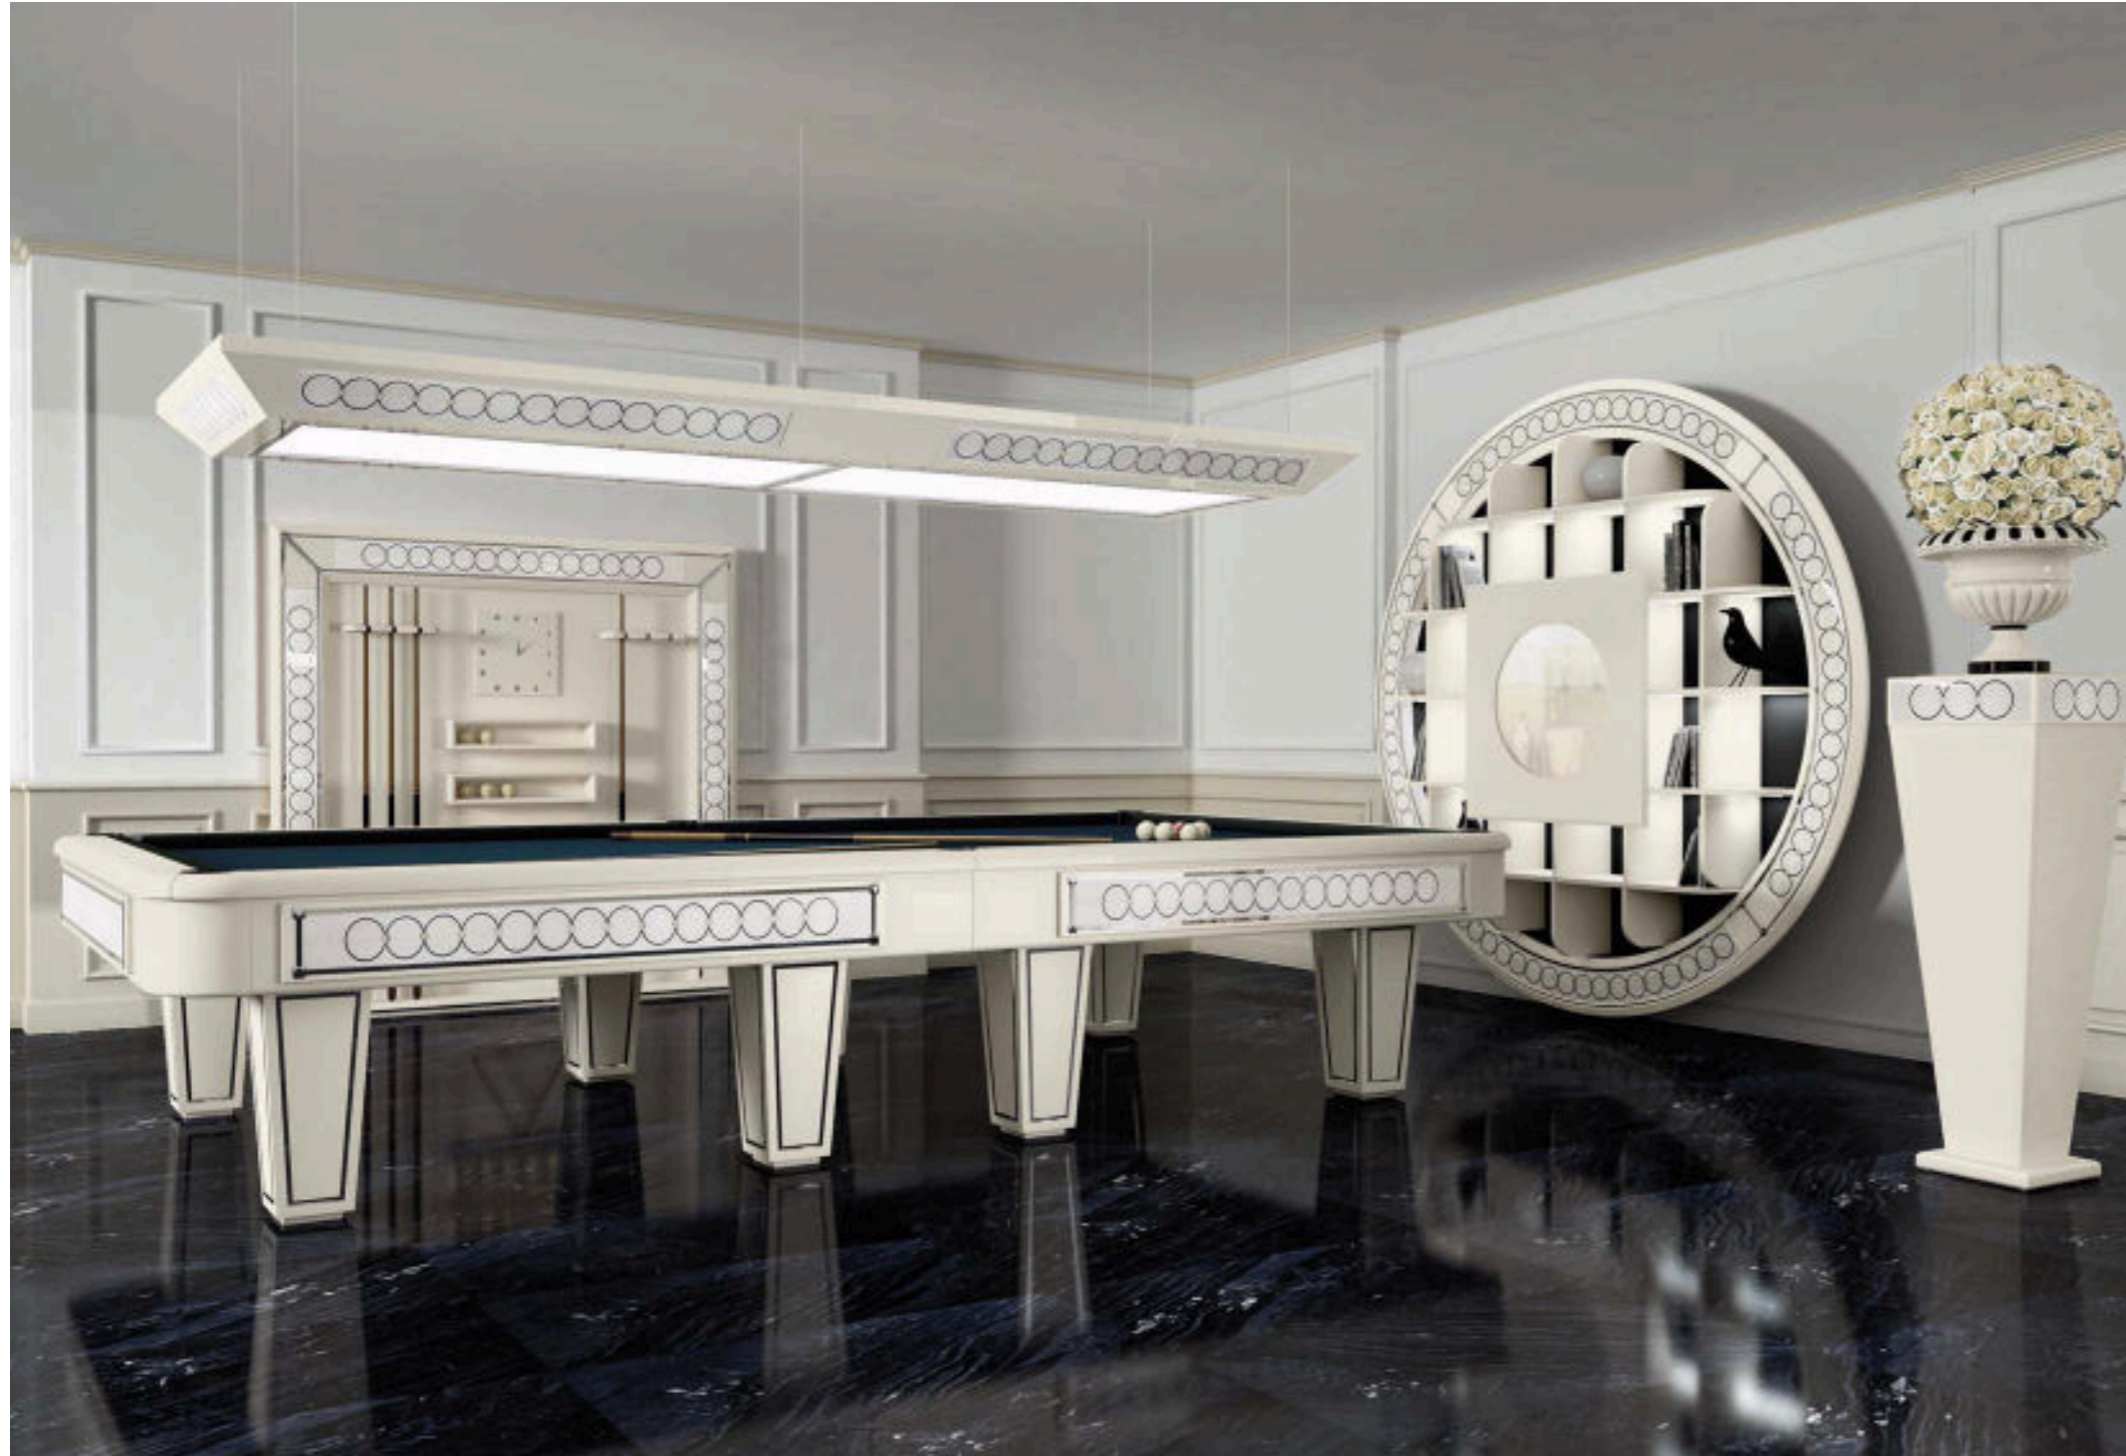

DESIRE COLLECTION - RUSSIAN POOL TABLE / RUSSIAN POOL LAMP / SQUARED CUE RACK
STARGATE CONTAINER BAR / VASE 125-AMPHORA-ROSEBALL

Erable
[RINGS]