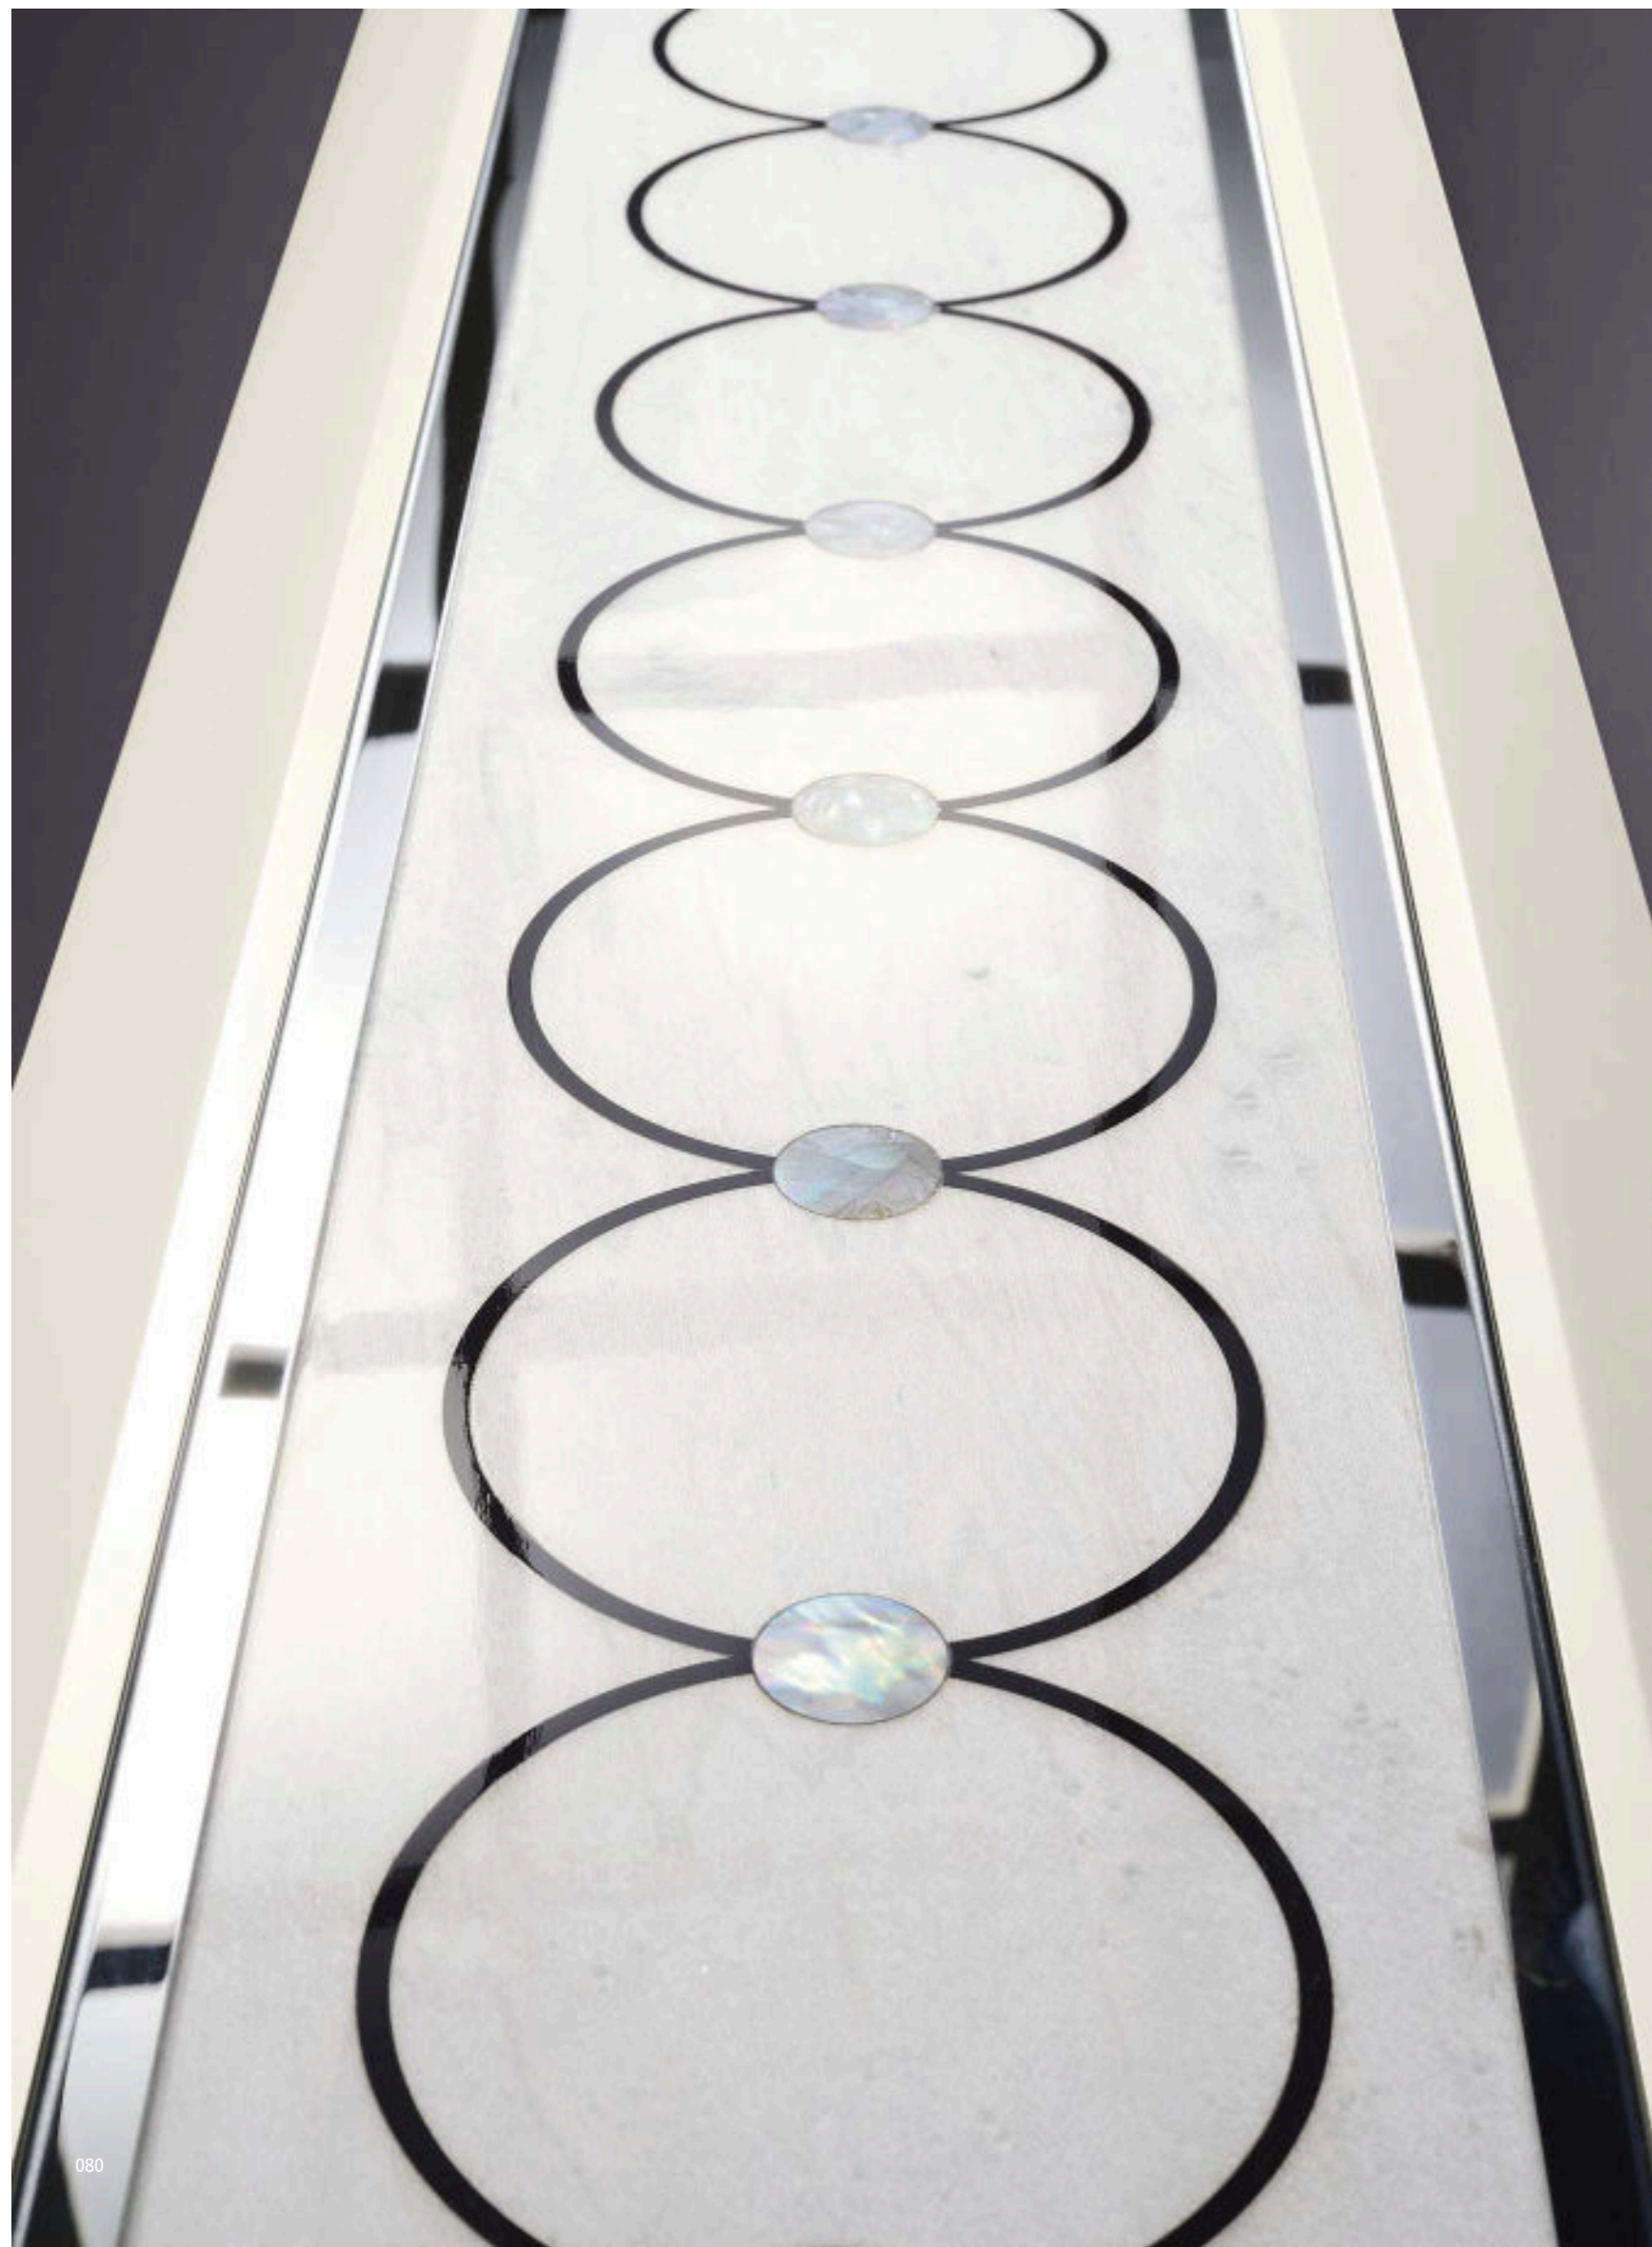

D E S I R E

Erable

[RINGS]

DESIRE COLLECTION
3 WINDOWS-COFFEE TABLE & BRAZIER
PICTURE-THE DANCER 163
BODY LIGHT 214
PICTURE THE FAN
CHEST NOUVEAU 282-SOFA
CHEST NOUVEAU 209-SOFA