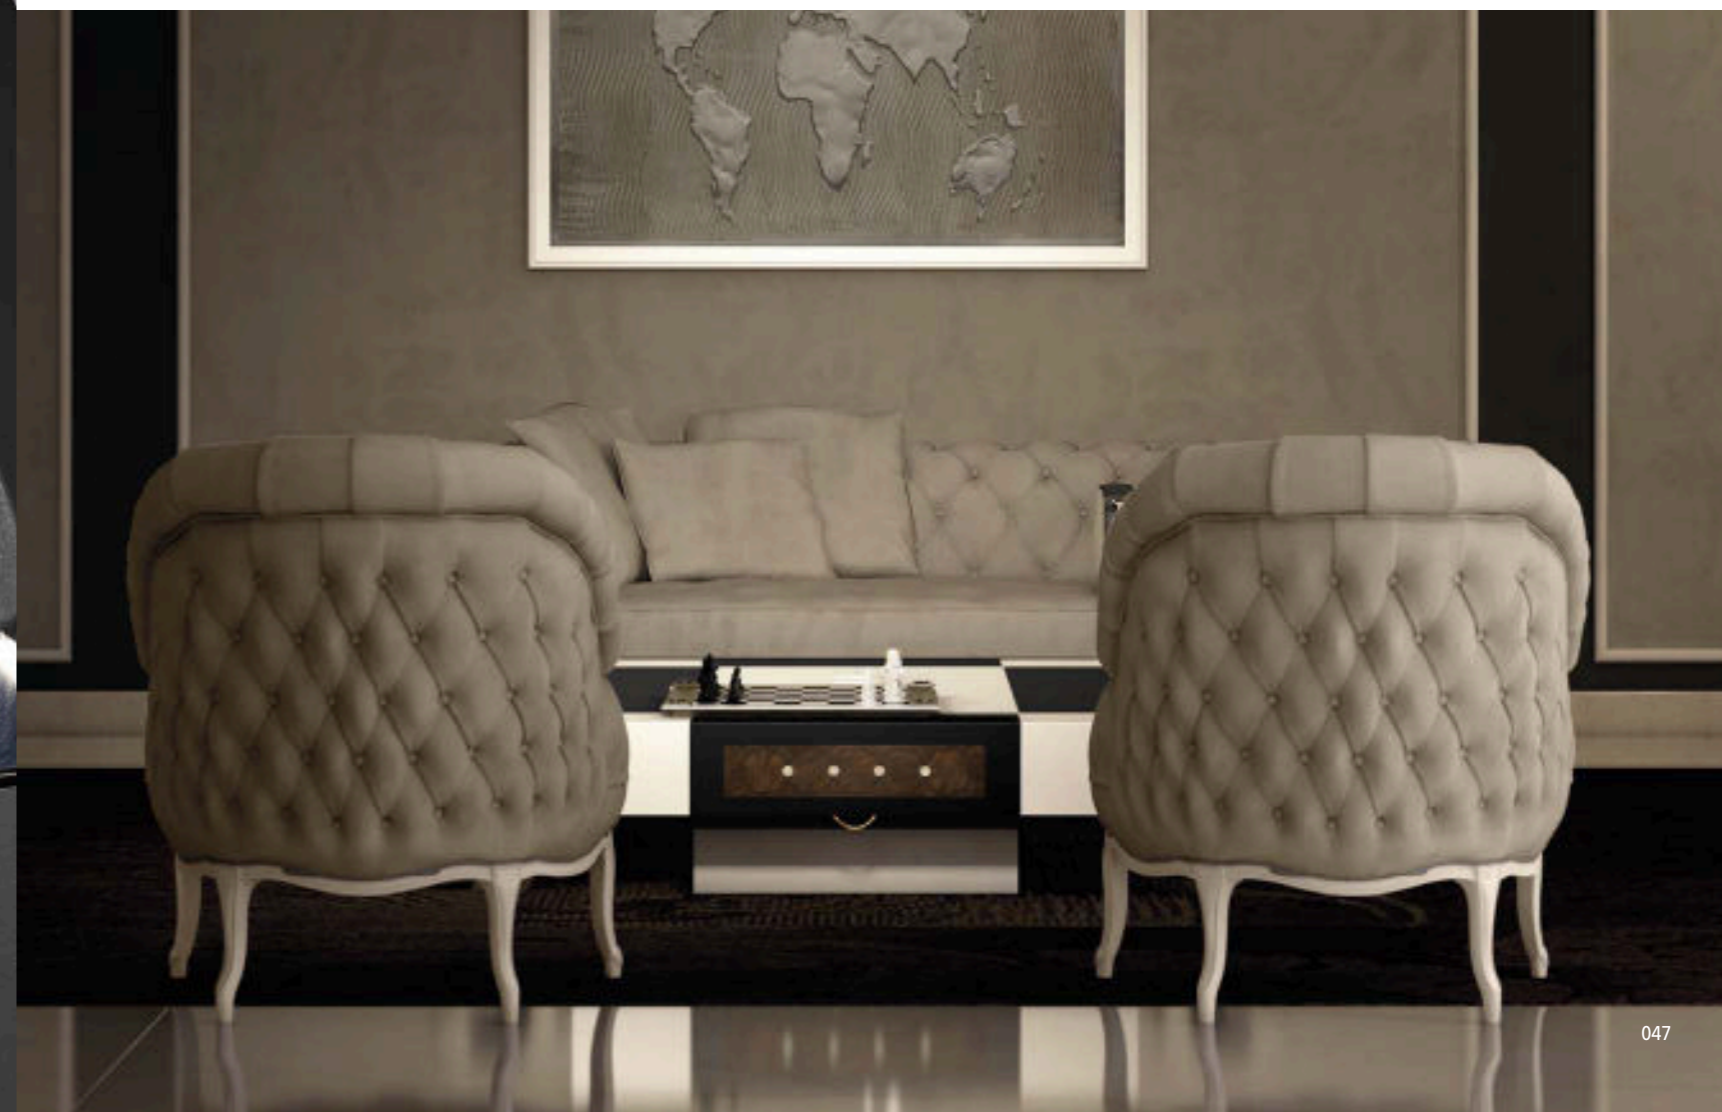

Radica noce

[RINGS]

DESIRE COLLECTION
CIAIKA 170-COFFEE TABLE
THE WORLD-PICTURE
CHEST NOUVEAU 209-SOFA
ELEGANCE-ARMCHAIR