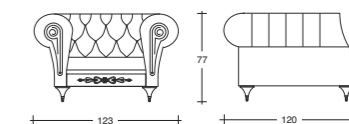

4 WINDOWS COFFEE TABLE BAROQUE

Design: Pino Vismara
cm. 180 x 180 x h. 33

3 WINDOWS COFFEE TABLE BAROQUE

Design: Pino Vismara
cm. 220 x 90 x h. 33

1 WINDOWS COFFEE TABLE BAROQUE

Design: Pino Vismara
cm. 90 x 90 x h. 33

CHEST-NOUVEAU 282 SOFA BAROQUE

Design: Pino Vismara
cm. 282 x 120 x h. 77

CHEST-NOUVEAU 209 SOFA BAROQUE

Design: Pino Vismara
cm. 209 x 120 x h. 77

CHEST-NOUVEAU 123 ARMCHAIR BAROQUE

Design: Pino Vismara
cm. 123 x 120 x h. 77

MODEL	DIMENSION
<p>THE FRAME HOME CINEMA CLASSIC Design: Pino Vismara cm. 213 x 51 x h. 219</p> <p>Struttura per Home Cinema - a parete. Home Cinema Wall-Rack.</p>	
<p>THE FRAME CONTAINER-BAR CLASSIC Design: Pino Vismara cm. 213 x 32,5 x h. 219</p> <p>Mobile a scaffali a giorno con ante scorrevoli - a parete. Open wall-container, with sliding doors.</p>	
<p>SLIDING HOME CINEMA CLASSIC Design: Pino Vismara cm. 341 x 47 x h. 192</p> <p>Struttura per Home Cinema - a parete con apertura motorizzata, computerizzata e telecomandata, luci LED laterali. Home Cinema - Wall Rack - Motorized and computerized opening, with remote control - LED lights on sides.</p>	
<p>TV - LIFT & FIRE-158 CLASSIC Design: Pino Vismara cm. 158 x 77 x h. 109</p> <p>Struttura per Home Cinema - a parete con salita TV motorizzata computerizzata e telecomandata - completo di Bio-Camino ecologico. Home Cinema - Wall Rack with motorized, computerized and remote-controlled Tv lift system - provided with ecological bio-fireplace.</p>	
<p>VASE 125 CLASSIC Design: Pino Vismara cm. 44 x 44 x h. 125</p> <p>Vaso porta fiori e piante. Vase.</p>	
<p>VASE 90 CLASSIC Design: Pino Vismara cm. 44 x 44 x h. 90</p> <p>Vaso porta fiori e piante. Vase.</p>	