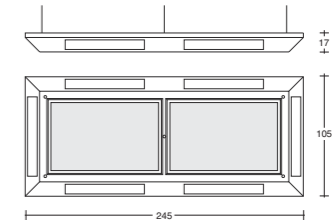

**AMERICAN POOL LAMP
DESIRE**

Design: Pino Vismara
cm. 245 x 105 x h. 17

Lampada a LED per American pool
170 Watt - peso kg. 85.
LED lamp for American pool
170 Watt - weight kg. 85.