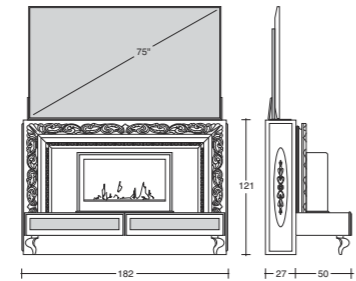

TV - LIFT & FIRE-182 BAROQUE

Design: Pino Vismara
cm. 182 x 77 x h. 121

Struttura per Home Cinema - a parete con salita TV motorizzata computerizzata e telecomandata - completo di Bio-Camino ecologico.
Home Cinema - Wall Rack with motorized, computerized and remote-controlled Tv lift system - provided with ecological bio-fireplace.