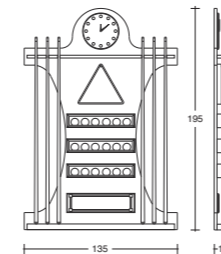

MODEL

DIMENSION

**RUSSIAN POOL
DESIRE**

Design: Pino Vismara
cm. 393 x 213 x h. 81

Con piano di gioco in ardesia 45 mm.
With playground stone slate 45 mm.

MODEL

DIMENSION

**AMERICAN POOL
DESIRE**

Design: Pino Vismara
cm. 290 x 163 x h. 80

Con piano di gioco in ardesia 45 mm.
With playground stone slate 45 mm.

**TV - LIFT & BAR-182
DESIRE**

Design: Pino Vismara
cm. 182 x 77 x h. 121

Struttura per Home Cinema - a parete con salita TV motorizzata computerizzata e telecomandata - completo di mobile a 4 ante push.
Home Cinema - Wall Rack with motorized, computerized and remote-controlled Tv lift system - provided with a 4 push-doors cabinet.

Design: Pino Vismara
cm. 245 x 105 x h. 17

Lampada a LED per American pool
170 Watt - peso kg. 85.
LED lamp for American pool
170 Watt - weight kg. 85.

**TV - LIFT & FIRE-158
DESIRE**

Design: Pino Vismara
cm. 158 x 77 x h. 109

**CUE RACK BODY-R
DESIRE**

Design: Pino Vismara
cm. 135 x 17 x h. 195

Portastecche per biliardo russo con orologio al quarzo.
Russian cue rack with quartz clock.

**CUE RACK BODY-A
DESIRE**

Design: Pino Vismara
cm. 135 x 17 x h. 175