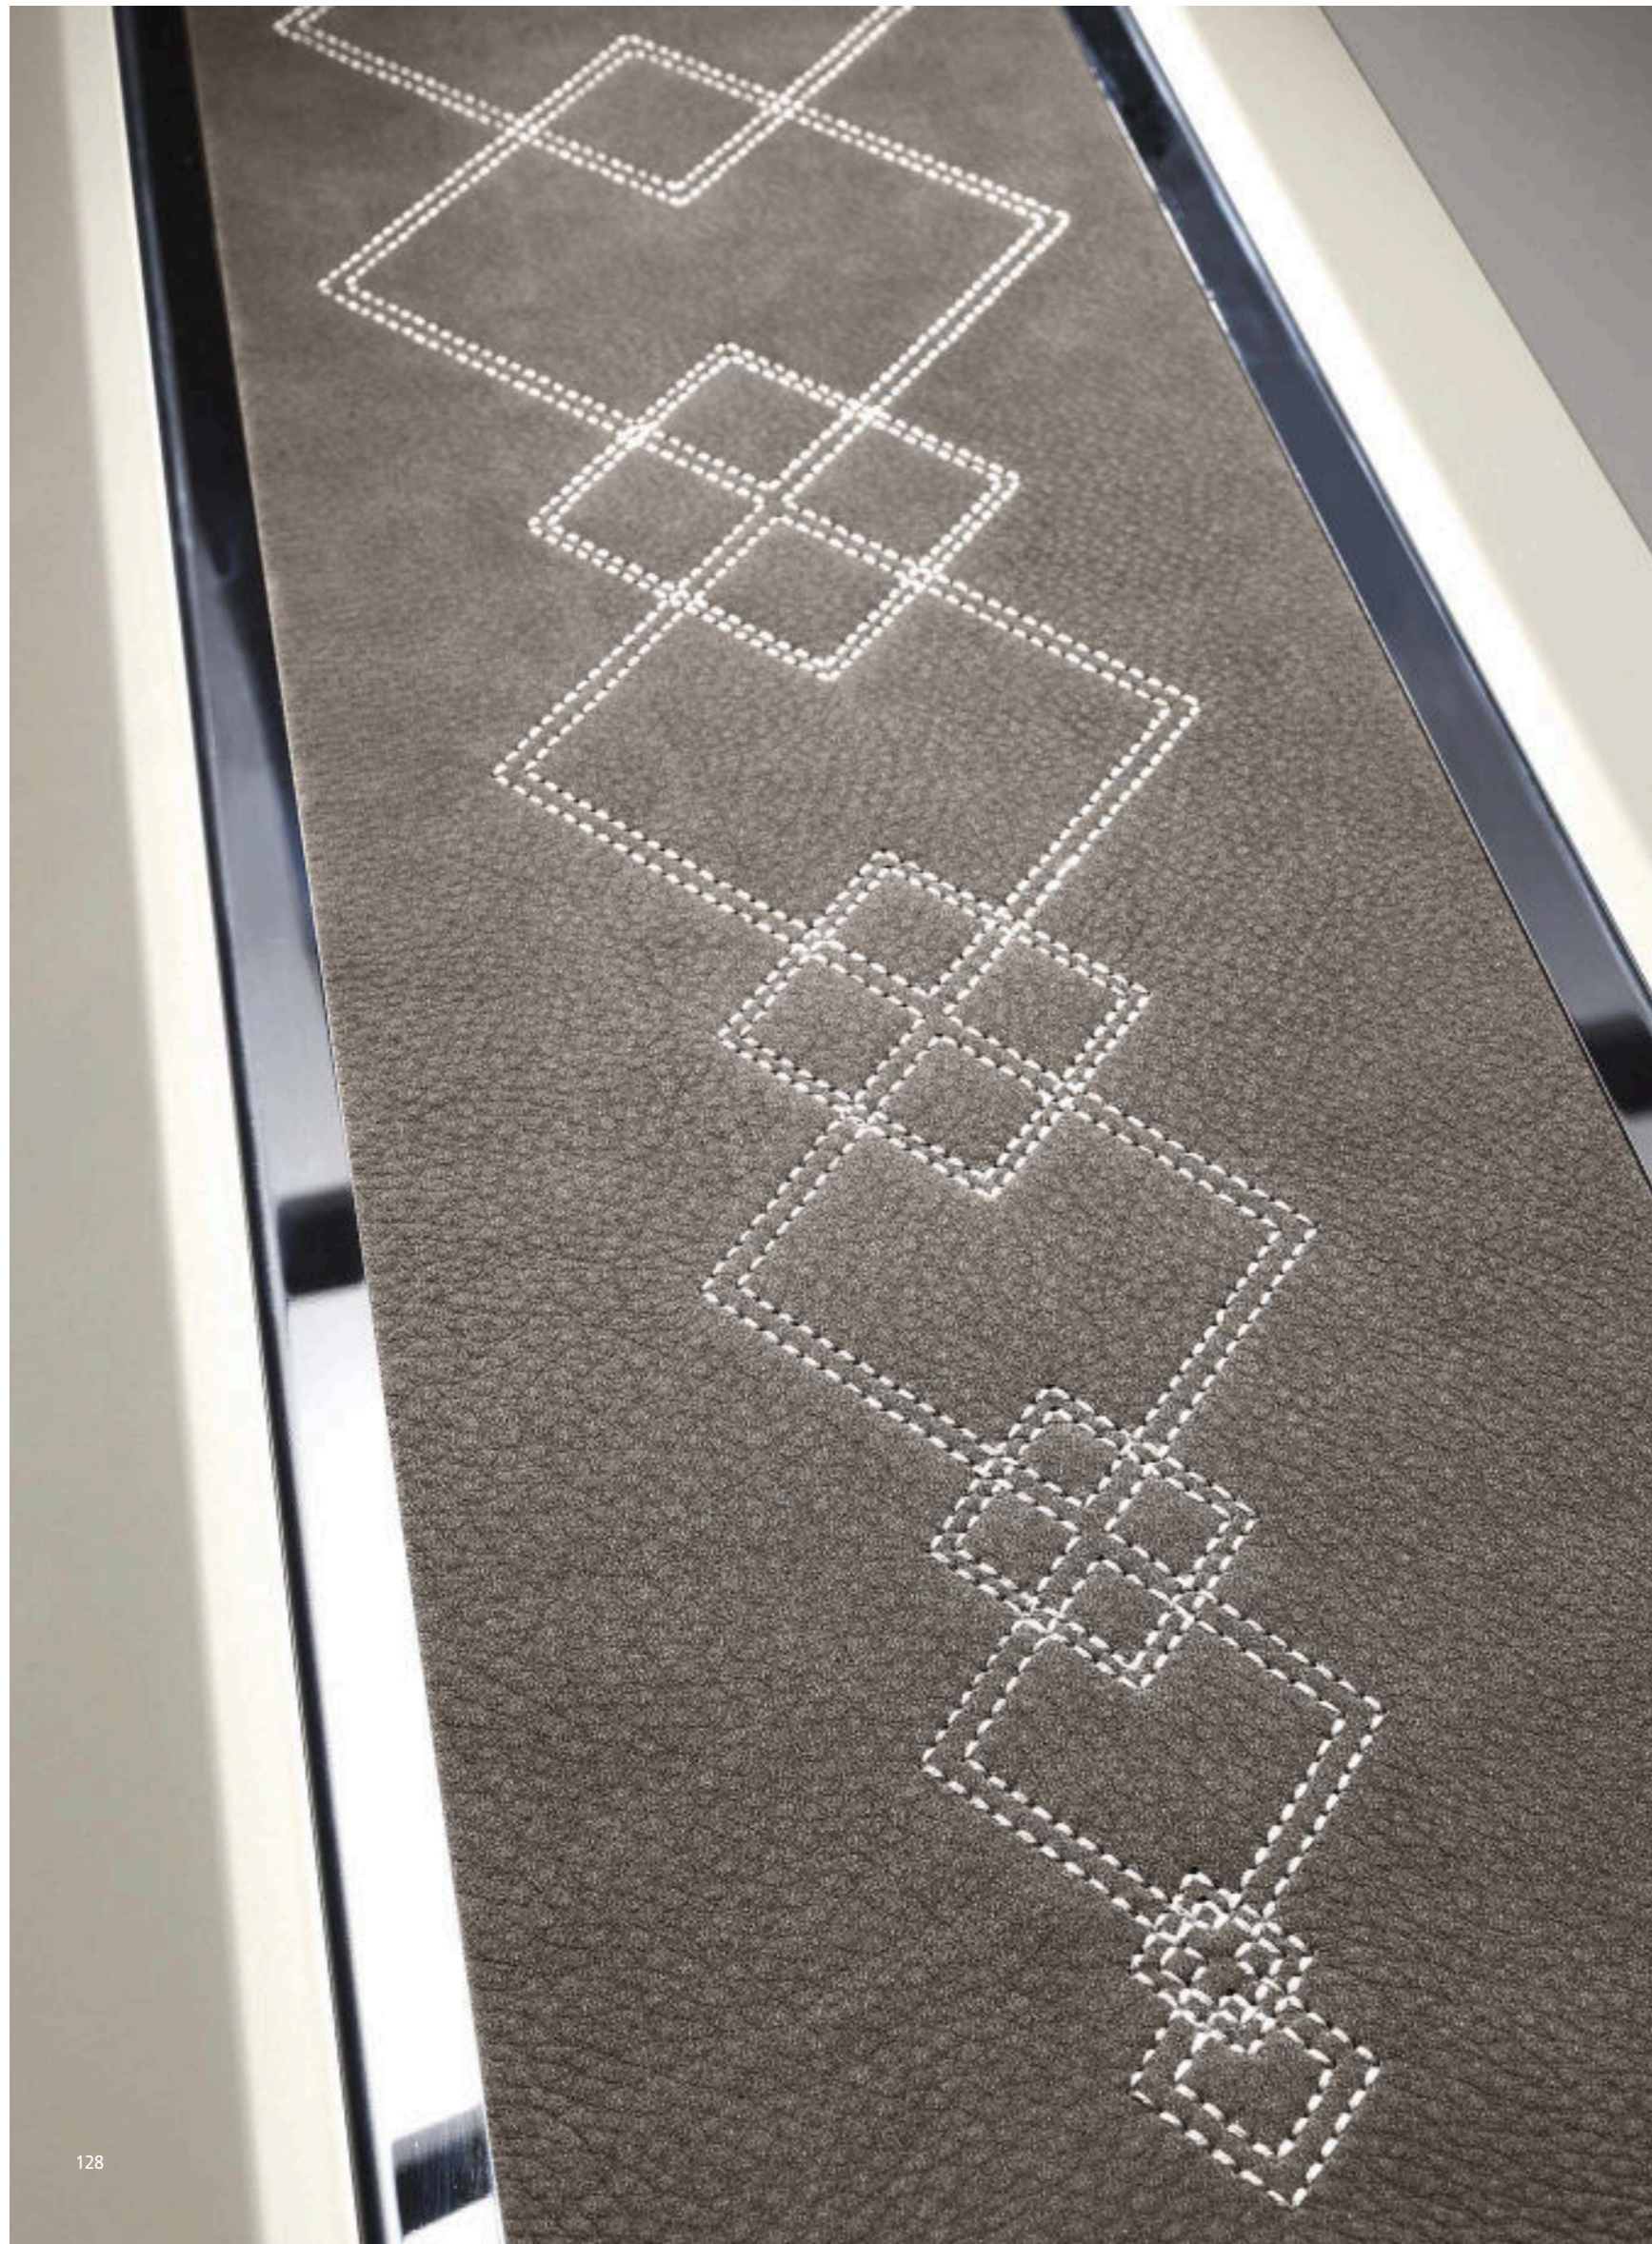

D E S I R E

Nabuk 14
[RHOMBUS]

DESIRE COLLECTION
CONFORT NOUVEAU 264-SOFA