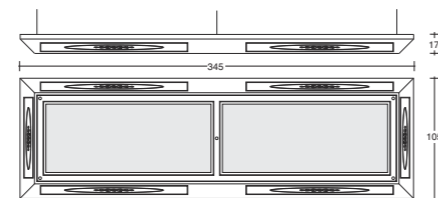

RUSSIAN POOL LAMP BAROQUE

Design: Pino Vismara
cm. 345 x 105 x h. 17

Lampada a LED per Russian pool 170 Watt - peso kg. 85.
LED lamp for Russian pool 170 Watt - weight kg. 85.