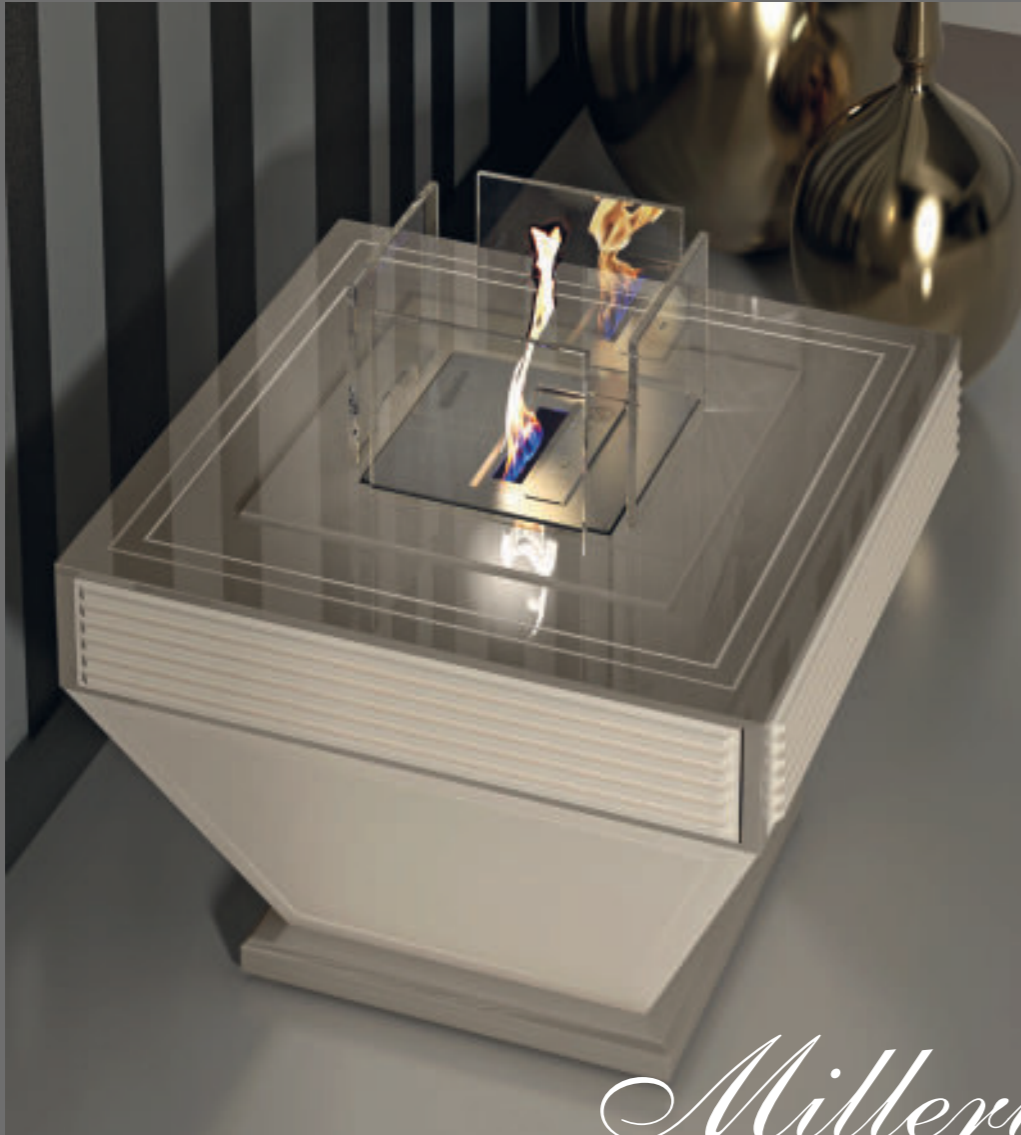

DESIRE COLLECTION
AMERICAN POOL TABLE
AMERICAN POOL LAMP
SQUARED CUE RACK
THE FRAME CONTAINER BAR

D E S I R E

Erable
[RHOMBUS]

DESIRE COLLECTION
 PICTURES CAMMEO
 ELEGANCE-ARMCHAIR
 AMERICAN POOL TABLE
 AMERICAN POOL LAMP
 SQUARED CUE RACK
 CIAIKA 170-COFFEE TABLE
 CHEST NOUVEAU 282-SOFA

Millerighe
[AVORIO]

DESIRE COLLECTION - TV LIFT & BAR 182 / PICTURE THE FAN-163 / 2 WINDOWS-COFFEE TABLE / BRAZIER 60

D E S I R E

Millerighe

[AVORIO]

DESIRE COLLECTION
TV LIFT & BAR 182
PICTURE THE FAN-163
2 WINDOWS-COFFEE TABLE
BRAZIER 60
BODY MIRROR 214
CONFORT NOUVEAU 193-SOFA