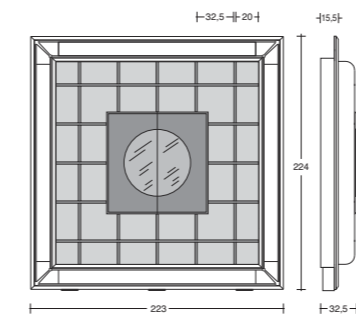

THE WALL HOME CINEMA DESIRE

Design: Pino Vismara
cm. 332 x 52 x h. 195

Struttura per
Home Cinema - a parete.
Home Cinema Wall-Rack.

THE FRAME HOME CINEMA DESIRE

Design: Pino Vismara
cm. 223 x 51 x h. 224

Struttura per
Home Cinema - a parete.
Home Cinema Wall-Rack.

THE FRAME CONTAINER-BAR DESIRE

Design: Pino Vismara
cm. 223 x 32,5 x h. 224

Mobile a scaffali a giorno
con ante scorrevoli - a parete.
Open wall-container,
with sliding doors.

THE FRAME "BIG MIRROR" DESIRE