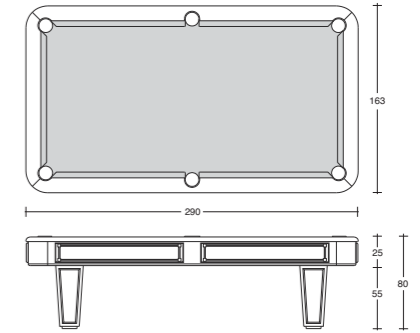

MODEL

DIMENSION

**TV - LIFT & BAR-158
DESIRE**

Design: Pino Vismara
cm. 158 x 77 x h. 109

Struttura per Home Cinema - a parete con salita TV motorizzata computerizzata e telecomandata - completo di mobile a 3 ante push.
Home Cinema - Wall Rack with motorized, computerized and remote-controlled Tv lift system - provided with a 4 push-doors cabinet.

MODEL

DIMENSION

**RUSSIAN POOL
DESIRE**

Design: Pino Vismara
cm. 393 x 213 x h. 81

Con piano di gioco in ardesia 45 mm.
With playground stone slate 45 mm.

MODEL

DIMENSION

**AMERICAN POOL
DESIRE**

Design: Pino Vismara
cm. 290 x 163 x h. 80

Con piano di gioco in ardesia 45 mm.
With playground stone slate 45 mm.

**TV - LIFT & BAR-182
DESIRE**

Design: Pino Vismara
cm. 182 x 77 x h. 121

Struttura per Home Cinema - a parete con salita TV motorizzata computerizzata e telecomandata - completo di mobile a 4 ante push.
Home Cinema - Wall Rack with motorized, computerized and remote-controlled Tv lift system - provided with a 4 push-doors cabinet.