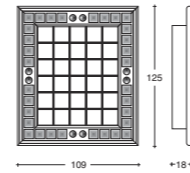

FRAME-120 PIRAMID

Design: Pino Vismara
cm. 109 x 18 x h. 125

Elemento porta CD-DVD-VHS per 390 CD (o personalizzato). CD-DVD-VHS Rack for 390 CD (or personalized).