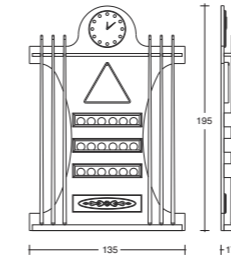

RUSSIAN POOL BAROQUE

Design: Pino Vismara
cm. 393 x 213 x h. 81

Con piano di gioco in ardesia 45 mm.
With playground stone slate 45 mm.

RUSSIAN POOL LAMP BAROQUE

Design: Pino Vismara
cm. 345 x 105 x h. 17

Lampada a LED per Russian pool 170 Watt - peso kg. 85.
LED lamp for Russian pool 170 Watt - weight kg. 85.

MODEL

DIMENSION

RUSSIAN CUE RACK BAROQUE

Design: Pino Vismara
cm. 135 x 17 x h. 195

Portastecche per biliardo russo con orologio al quarzo.
Russian cue rack with quartz clock.

CAMMEO BAROQUE

Design: Pino Vismara
cm. 99 x 10 x h. 112

Ovale con Cammeo sinistro o destro.
Oval with Cameo left or right.

FLOWERS 60 - BRAZIER BAROQUE

Design: Pino Vismara
cm. 63 x 63 x h. 64

Fioriera porta piante e fiori con braciere a bio-alcol removibile, completo di vetri temperati.
Flowerpot complete of bio-alcohol removable brazier, complete of tempered glass.