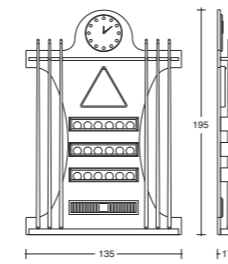

**RUSSIAN CUE RACK
ART DECO**

Design: Pino Vismara
cm. 135 x 17 x h. 195

Portastecche per biliardo russo
con orologio al quarzo.
Russian cue rack with quartz clock.