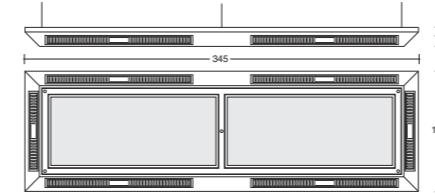

MODEL

DIMENSION

**RUSSIAN POOL LAMP
ART DECO**

Design: Pino Vismara
cm. 345 x 105 x h. 17

Lampada a LED per Russian pool
170 Watt - peso kg. 85.
LED lamp for Russian pool
170 Watt - weight kg. 85.