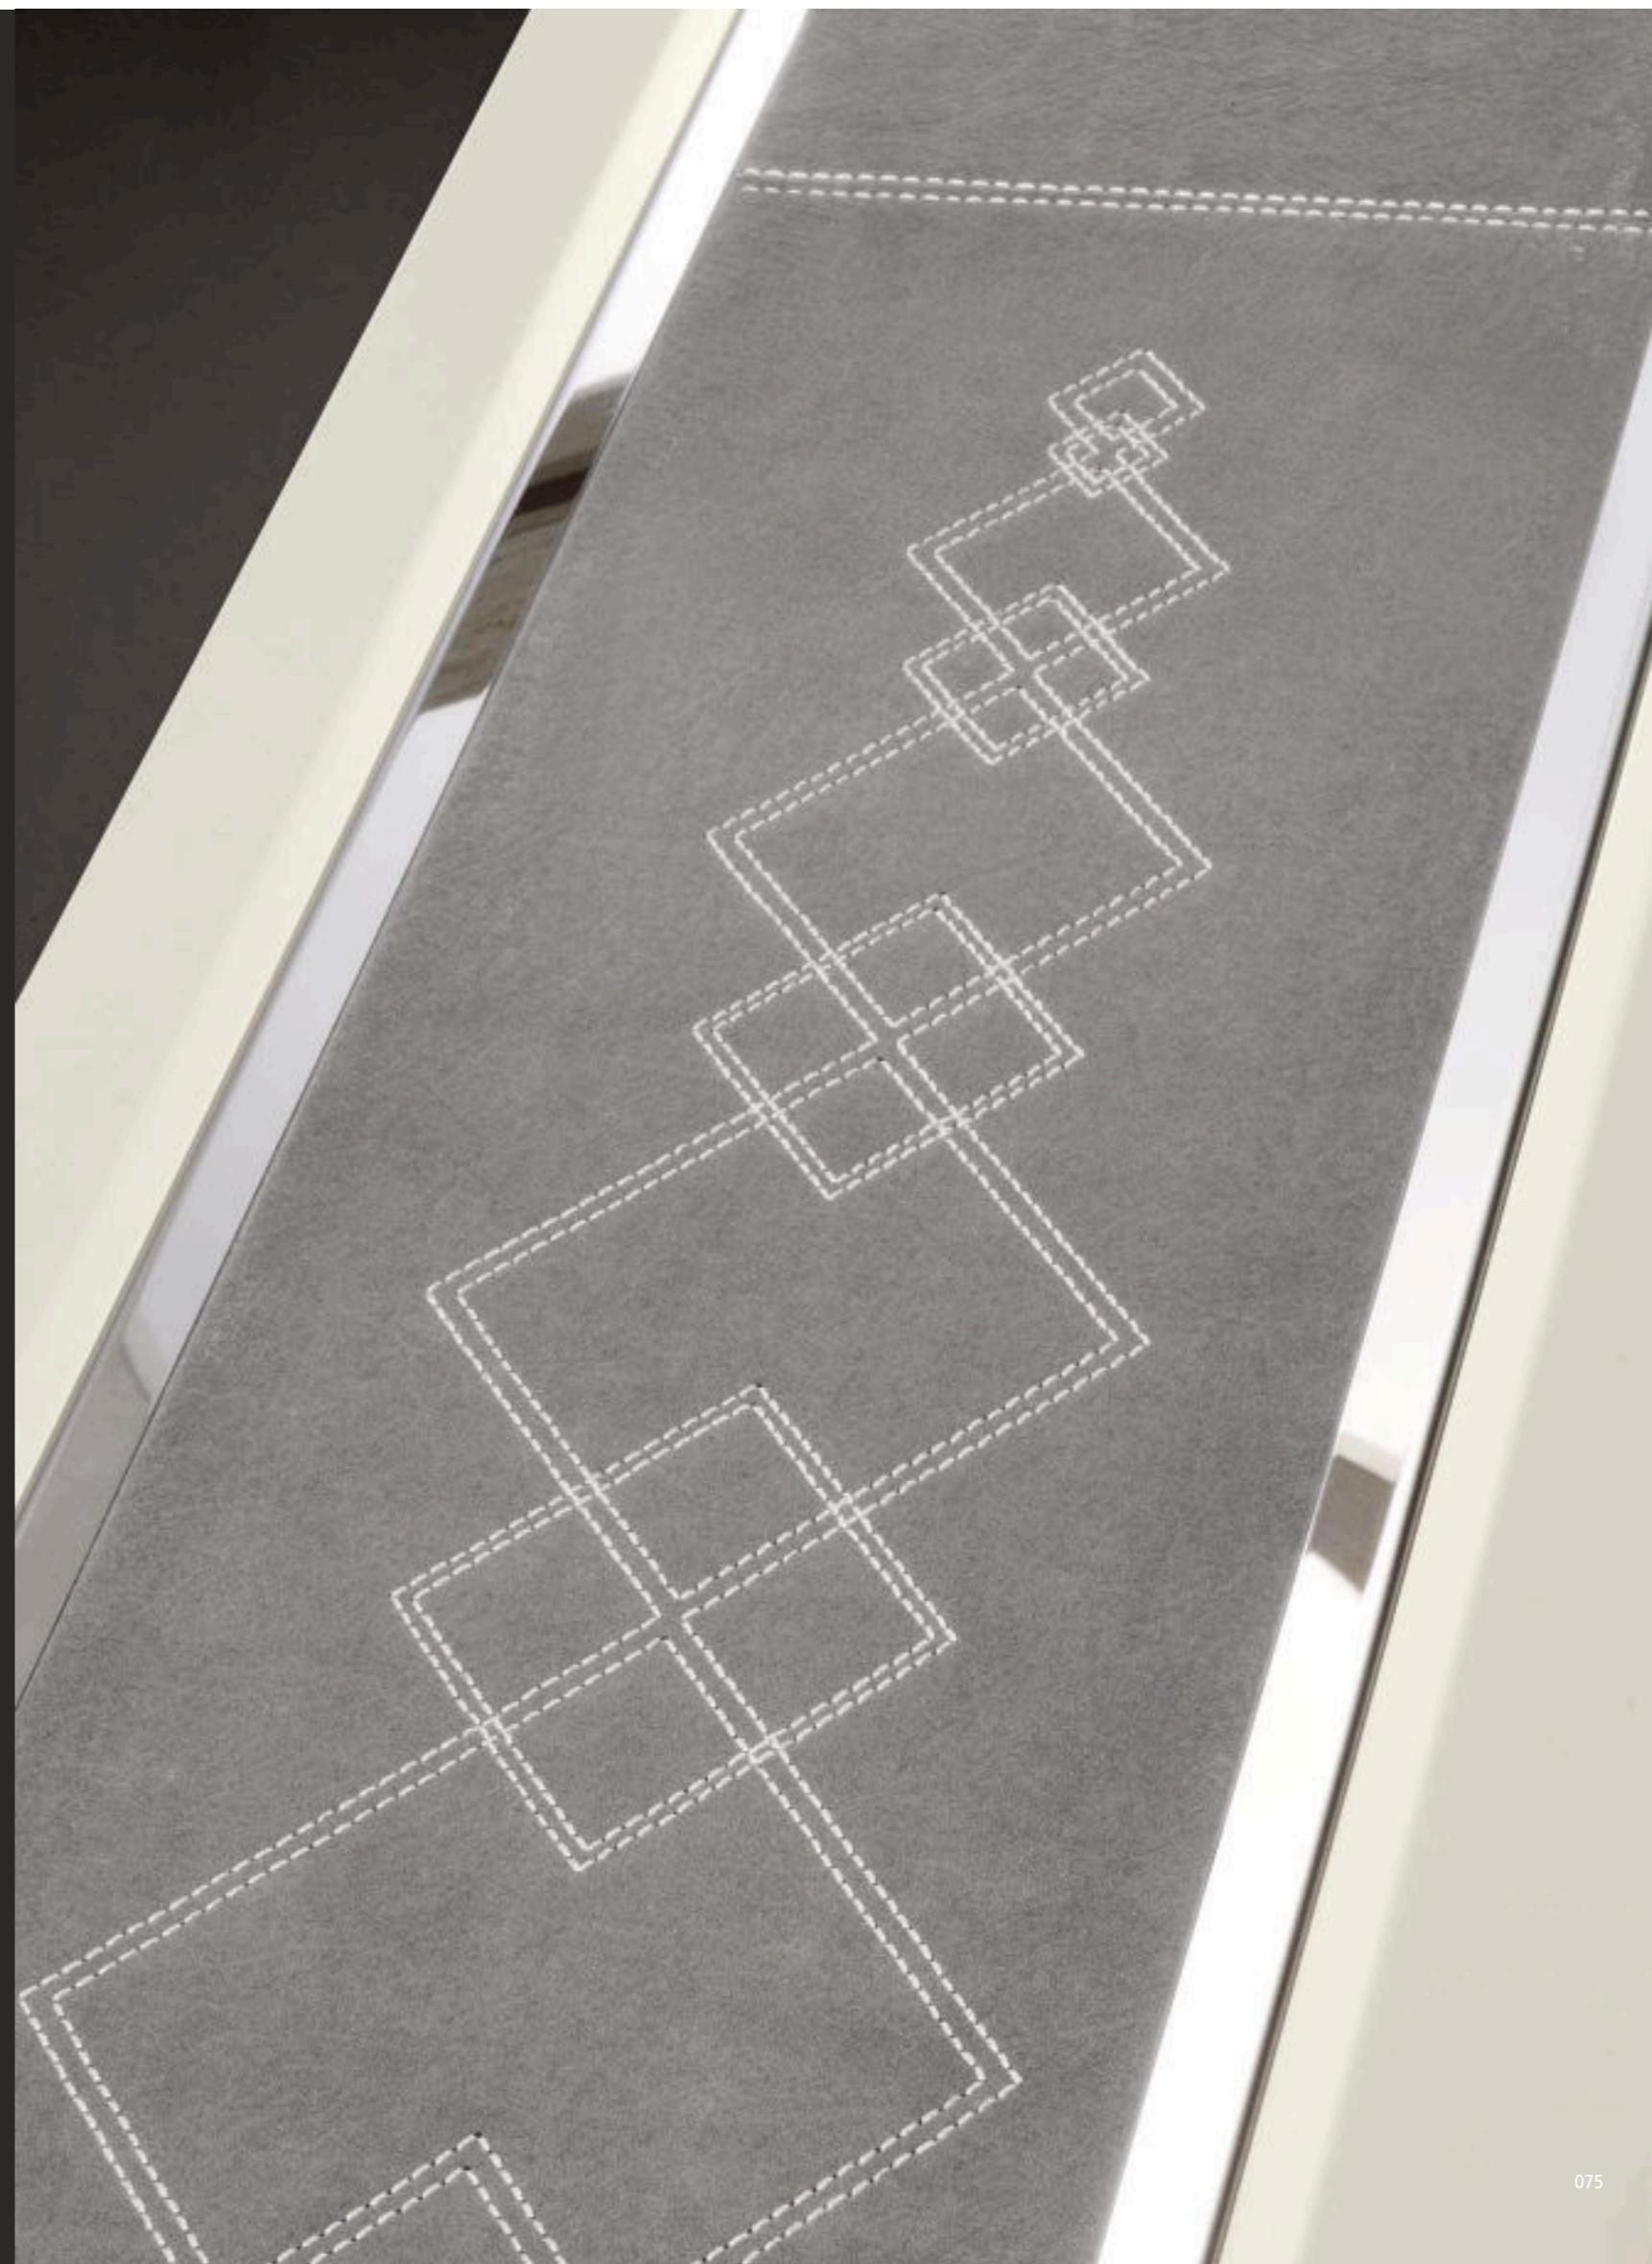

Nabuk 6
[RHOMBUS]

D E S I R E

Nabuk 6

[RHOMBUS]

DESIRE COLLECTION
3 WINDOWS-COFFEE TABLE & BRAZIER
VASE 125
PICTURE THE DANCER 163
CONFORT NOUVEAU 125-ARMCHAIR

Nabuk 6
[RHOMBUS]

DESIRE COLLECTION - SLIDING HOME CINEMA
3 WINDOWS-COFFEE TABLE & BRAZIER / VASE 125