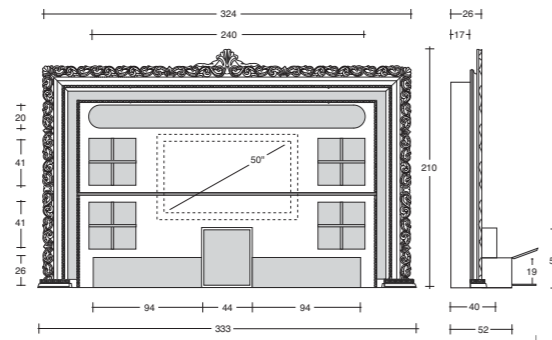

PIRAMID

MODEL

DIMENSION

THE WALL HOME CINEMA BAROQUE

Design: Pino Vismara
cm. 333 x 52 x h. 210

Struttura per Home Cinema - a parete.
Home Cinema Wall-Rack.

REVOLVING HOME CINEMA BAROQUE

Design: Pino Vismara
cm. 193 x 52 x h. 192