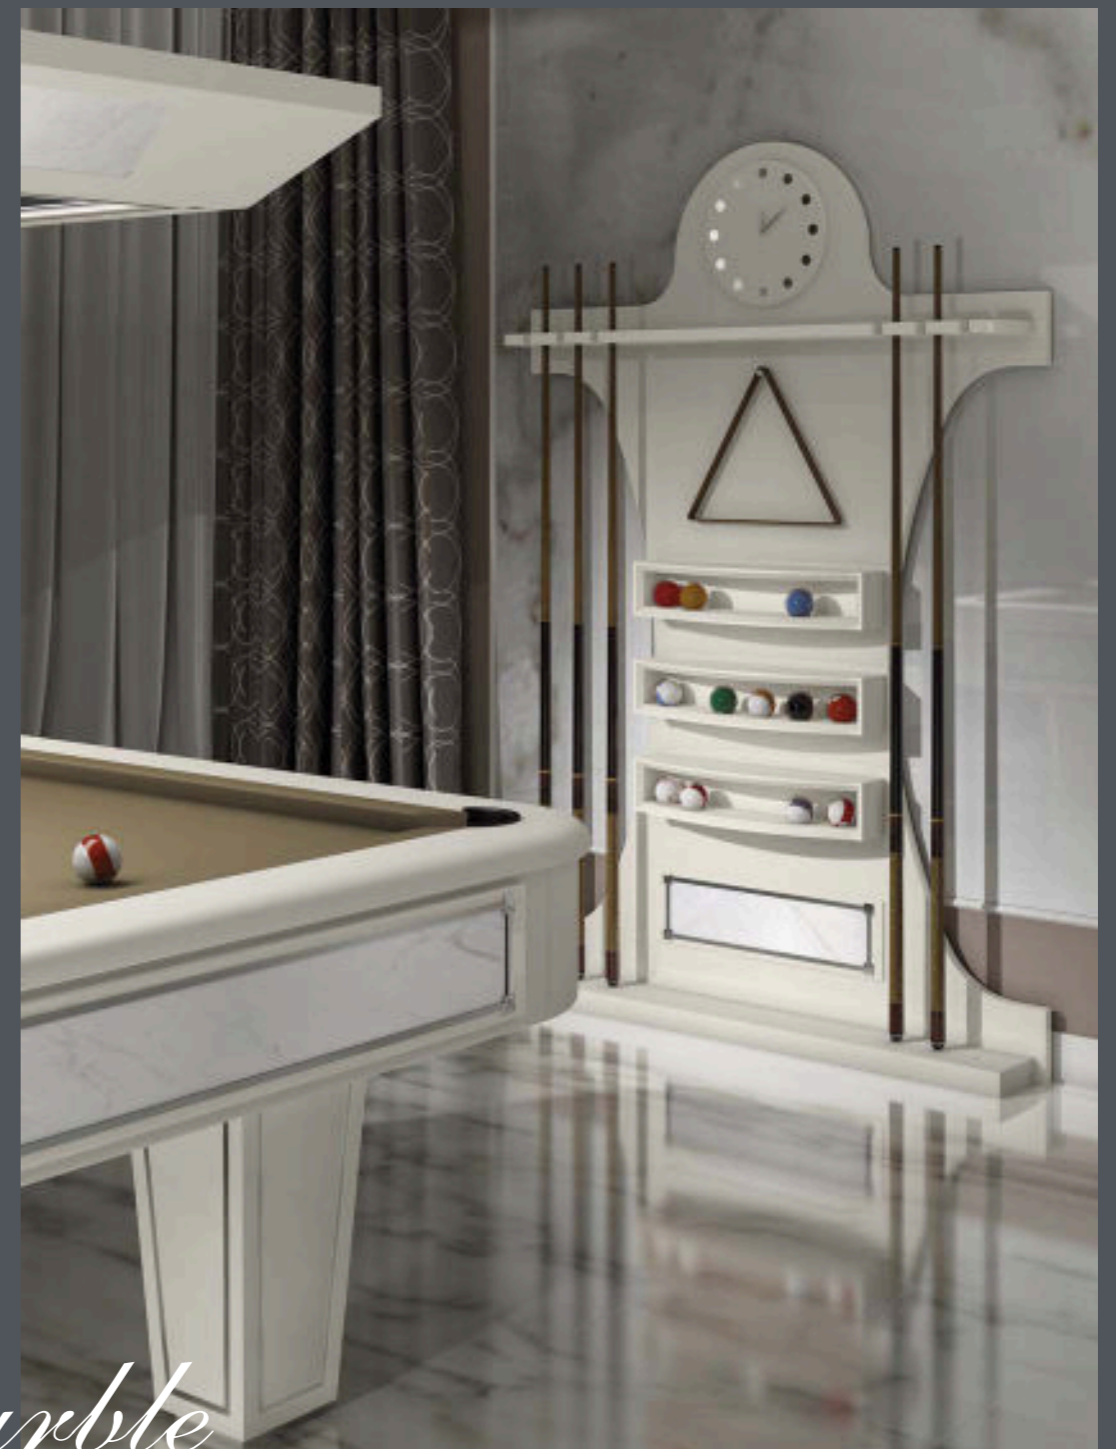

Millerighe
[BIANCO]

Millerighe

[BIANCO]

DESIRE COLLECTION - STARGATE CONTAINER BAR / ELEGANCE-ARMCHAIR

DESIRE COLLECTION - AMERICAN POOL TABLE / AMERICAN POOL LAMP / CUE RACK / THE WALL HOME CINEMA
1 WINDOW-COFFEE TABLE / BRAZIER 90 / CHEST NOUVEAU 123-ARMCHAIR

Marble
[CARRARA MARBLE]

D E S I R E

Marble

[CARRARA MARBLE]

DESIRE COLLECTION
AMERICAN POOL TABLE
AMERICAN POOL LAMP
CUE RACK

DESIRE COLLECTION - AMERICAN POOL TABLE / AMERICAN POOL LAMP / CUE RACK / THE WALL HOME CINEMA
1 WINDOW-COFFEE TABLE / BRAZIER 90 / CHEST NOUVEAU 123-ARMCHAIR