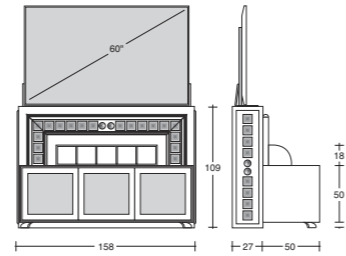

CIAIKA-170 MOSAIK

Design: Pino Vismara
cm. 170 x 110 x h. 36

Tavolino porta CD/DVD per 800 CD (e/o 378 DVD). Coffee-table CD/DVD Rack for 800 CD (and/or 378 DVD).

CONFORT-NOUVEAU 193 SOFA MOSAIK

Design: Pino Vismara
cm. 193 x 122 x h. 93

PIRAMID

MODEL DIMENSION

TV - LIFT & BAR-158 PIRAMID

Design: Pino Vismara
cm. 158 x 77 x h. 109

Struttura per Home Cinema - a parete con salita TV motorizzata computerizzata e telecomandata - completo di mobile a 3 ante push. Home Cinema - Wall Rack with motorized, computerized and remote-controlled Tv lift system - provided with a 4 push-doors cabinet.