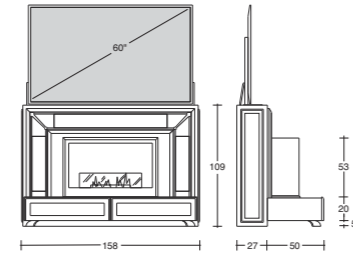

MODEL

DIMENSION

**RUSSIAN POOL
DESIRE**

Design: Pino Vismara
cm. 393 x 213 x h. 81

Con piano di gioco in ardesia 45 mm.
With playground stone slate 45 mm.

MODEL

DIMENSION

**AMERICAN POOL
DESIRE**

**RUSSIAN POOL LAMP
DESIRE**

Design: Pino Vismara
cm. 345 x 105 x h. 17

Lampada a LED per Russian pool
170 Watt - peso kg. 85.
LED lamp for Russian pool
170 Watt - weight kg. 85.

**AMERICAN POOL LAMP
DESIRE**

Design: Pino Vismara
cm. 245 x 105 x h. 17

Lampada a LED per American pool
170 Watt - peso kg. 85.
LED lamp for American pool
170 Watt - weight kg. 85.

**TV - LIFT & FIRE-158
DESIRE**

Design: Pino Vismara
cm. 158 x 77 x h. 109

**CUE RACK BODY-R
DESIRE**

Design: Pino Vismara
cm. 135 x 17 x h. 195

Portastecche per biliardo russo con orologio al quarzo.
Russian cue rack with quartz clock.

**CUE RACK BODY-A
DESIRE**

Design: Pino Vismara
cm. 135 x 17 x h. 175