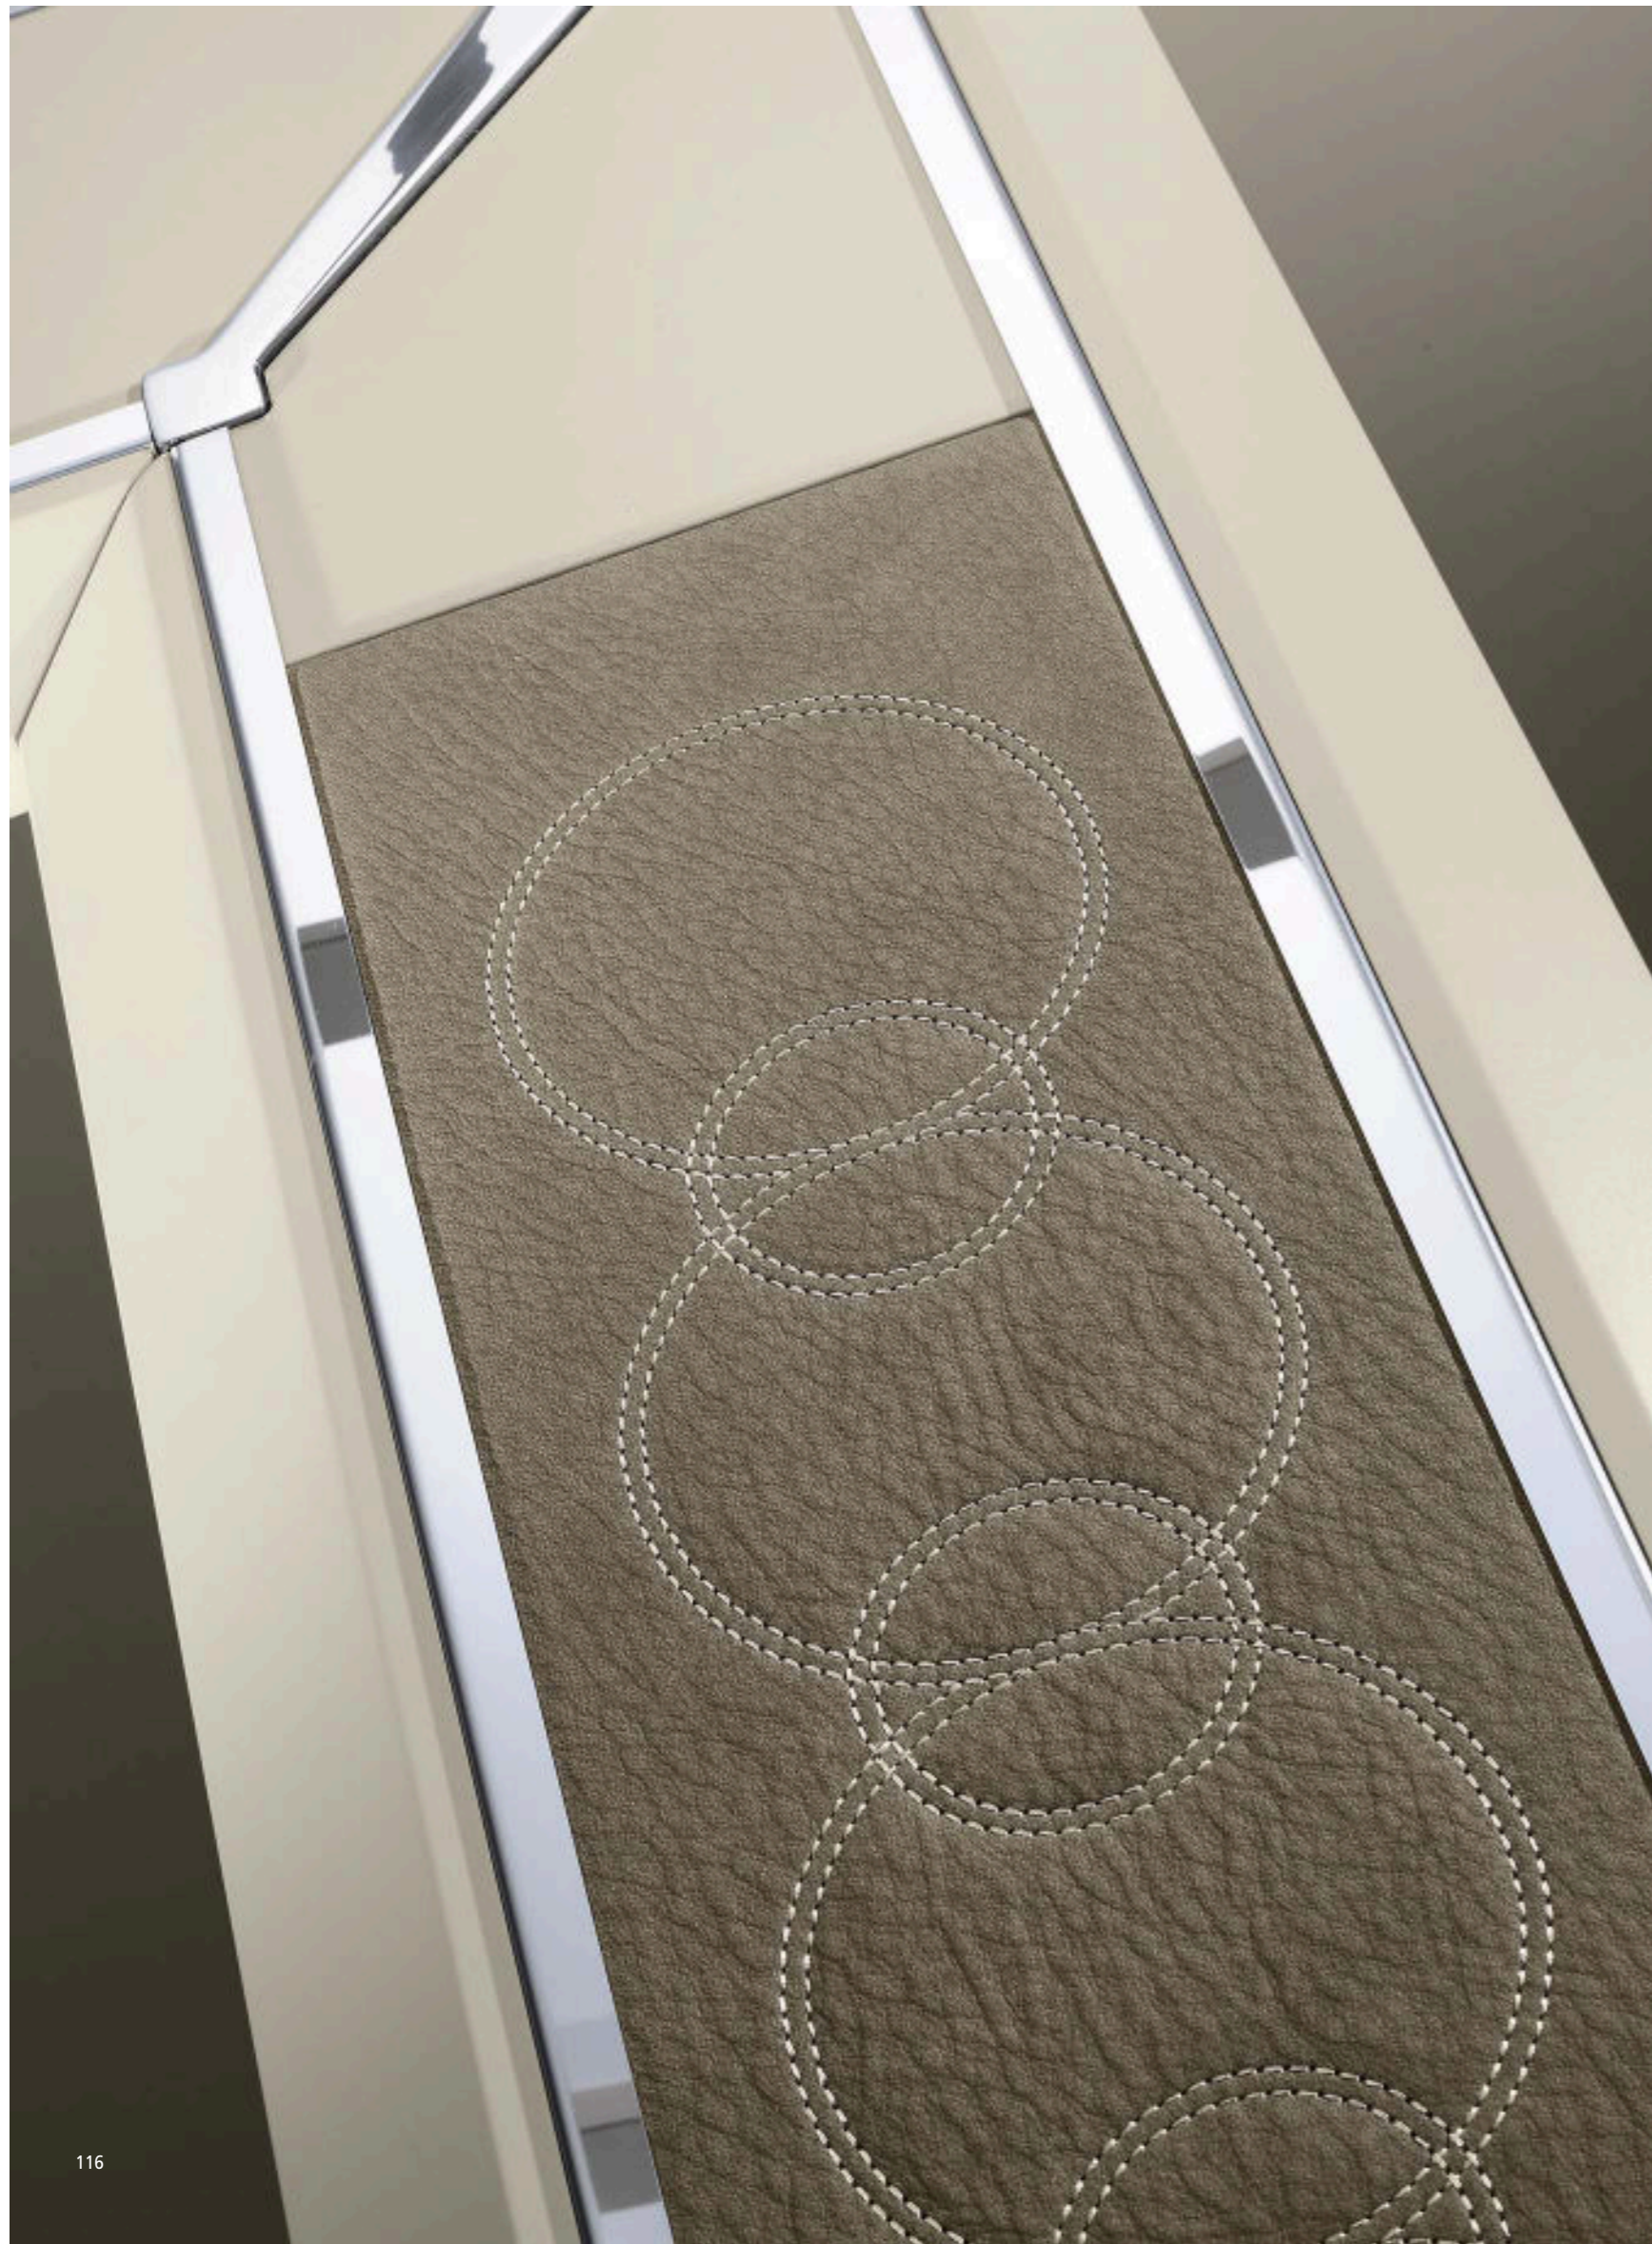

D E S I R E

Nabuk 17

[RINGS]

DESIRE COLLECTION
REVOLVING HOME CINEMA
CIAIKA 170-COFFEE TABLE
CHEST NOUVEAU 282-SOFA
1 WINDOW-COFFEE TABLE
ELEGANCE-ARMCHAIR