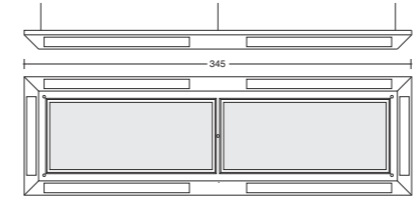

**RUSSIAN POOL LAMP
DESIRE**

Design: Pino Vismara
cm. 345 x 105 x h. 17

Lampada a LED per Russian pool
170 Watt - peso kg. 85.
LED lamp for Russian pool
170 Watt - weight kg. 85.