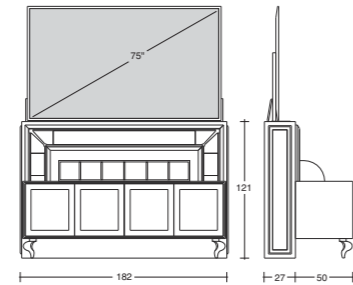

MODEL

DIMENSION

**RUSSIAN POOL
DESIRE**

Design: Pino Vismara
cm. 393 x 213 x h. 81

Con piano di gioco in ardesia 45 mm.
With playground stone slate 45 mm.

MODEL

DIMENSION

**AMERICAN POOL
DESIRE**

Design: Pino Vismara
cm. 290 x 163 x h. 80

Con piano di gioco in ardesia 45 mm.
With playground stone slate 45 mm.

**TV - LIFT & BAR-182
DESIRE**

Design: Pino Vismara
cm. 182 x 77 x h. 121

Struttura per Home Cinema - a parete con salita TV motorizzata computerizzata e telecomandata - completo di mobile a 4 ante push.
Home Cinema - Wall Rack with motorized, computerized and remote-controlled Tv lift system - provided with a 4 push-doors cabinet.