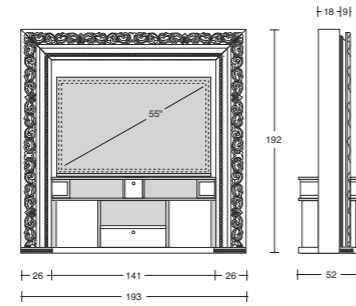

MODEL

DIMENSION

THE WALL HOME CINEMA BAROQUE

Design: Pino Vismara
cm. 333 x 52 x h. 210

Struttura per Home Cinema - a parete.
Home Cinema Wall-Rack.

REVOLVING HOME CINEMA BAROQUE

Design: Pino Vismara
cm. 193 x 52 x h. 192

Struttura per H.C. centro stanza con rotazione TV motorizzata, computerizzata e telecomandata.
Home Cinema - Standing rack Motorized and computerized revolving TV, with remote control.

TV - LIFT & FIRE-182 BAROQUE

Design: Pino Vismara
cm. 182 x 77 x h. 121

Struttura per Home Cinema - a parete con salita TV motorizzata computerizzata e telecomandata - completo di Bio-Camino ecologico.
Home Cinema - Wall Rack with motorized, computerized and remote-controlled Tv lift system - provided with ecological bio-fireplace.

RUSSIAN POOL BAROQUE

Design: Pino Vismara
cm. 393 x 213 x h. 81

Con piano di gioco in ardesia 45 mm.
With playground stone slate 45 mm.

RUSSIAN POOL LAMP BAROQUE

Design: Pino Vismara
cm. 345 x 105 x h. 17

Lampada a LED per Russian pool 170 Watt - peso kg. 85.
LED lamp for Russian pool 170 Watt - weight kg. 85.

MODEL

DIMENSION

RUSSIAN CUE RACK BAROQUE

Design: Pino Vismara
cm. 135 x 17 x h. 195

Portastecche per biliardo russo con orologio al quarzo.
Russian cue rack with quartz clock.

CAMMEO BAROQUE

Design: Pino Vismara
cm. 99 x 10 x h. 112

Ovale con Cammeo sinistro o destro.
Oval with Cameo left or right.

FLOWERS 60 - BRAZIER BAROQUE

Design: Pino Vismara
cm. 63 x 63 x h. 64

Fioriera porta piante e fiori con braciere a bio-alcol removibile, completo di vetri temperati.
Flowerpot complete of bio-alcohol removable brazier, complete of tempered glass.

VASE 125 BAROQUE

Design: Pino Vismara
cm. 43 x 43 x h. 125

Vaso porta fiori e piante.
Vase.

VASE 90 BAROQUE

Design: Pino Vismara
cm. 43 x 43 x h. 90

Vaso porta fiori e piante.
Vase.

MODEL

DIMENSION