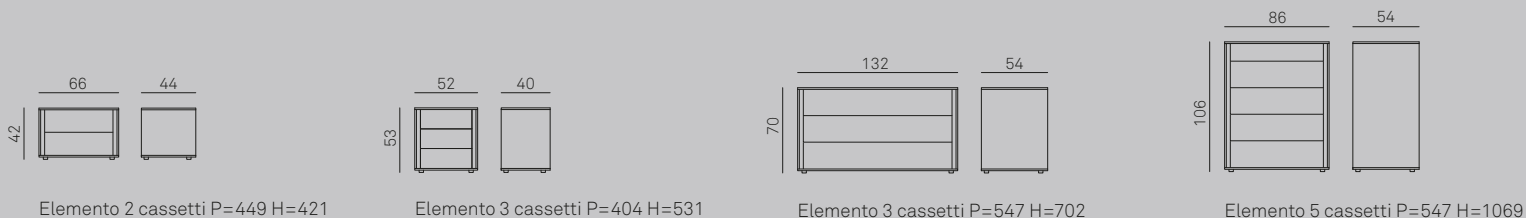

misure / sizes

finiture struttura e gola / structure and grip recess finishes

ESSENZE / WOOD FINISHES

LGN-FC

Frassino cenere
Ash-grey ash

LGN-RT

Rovere Termocotto
Heat-treated Oak

MATERICO OPACO / MATT TEXTURED

MT-OC BG

Bianco Gesso
Chalk white

MT-OC MP

Madreperla
Mother of pearl

MATERICO PORO APERTO / OPEN PORE TEXTURED

MT-PA BG

Bianco Gesso
Chalk white

MT-PA MP

Madreperla
Mother of pearl

MATERICO ESSENZA / WOOD TEXTURED

MT-FC

Frassino Cenere
Ash-grey ash

MT-RT

Rovere Termocotto
Heat-treated Oak

MATERICO NODATO / KNOTTED TEXTURED

MT-RNC

Nodato chiaro
Light Knotted

MT-RNS

Nodato scuro
Dark knotted

MATERICO / TEXTURED

MT-MB

Maya Bronze

LACCATI / LACQUERED

colori laccati opachi e lucidi a campionario (vedi pagina 294)
choice of gloss and matt
lacquered colours from our range
(see page 294)

LACCATI PORO APERTO / OPEN PORE LACQUERED

221 PA

Bianco Gesso
Chalk white

222 PA

Panna
Cream

224 PA

Madreperla
Mother of pearl

227 PA

Hot
Hot grey

230 PA

Grigio Piacenza
Piacenza grey

250 PA

Canapa
Hemp

252 PA

Pomice
Pumice

260 PA

Antracite
Anthracite

optional

finiture gola / grip recess finishes

VETRO / GLASS

vetro lucido colorato a campionario (vedi pagina 295)
choice of gloss coloured glass from
our range (see page 295)

SPECCHIO / MIRROR

383

Specchio Grigio
Grey Mirror