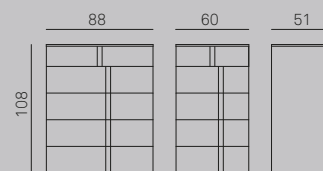

Elemento 5 cassetti P=512 H=1087

finiture struttura / structure finishes

MATERICO ESSENZA/
WOOD TEXTURED

MATERICO OPACO /
MATT TEXTURED

MATERICO PORO APERTO /
OPEN PORE TEXTURED

LACCATI / LACQUERED

**colori laccati opachi a
campionario (vedi pagina 294)**
choice of matt lacquered colours
from our range (see page 294)

LACCATI PORO APERTO / OPEN PORE LACQUERED