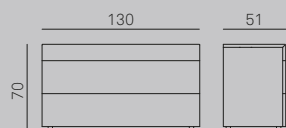

Diagonal shapes and vertical grip recesses for an extremely geometric set of furniture. The fronts combine finishes with colours to set off the design.

Pass

misure / sizes

Elemento 2 cassetti P=407 H=433