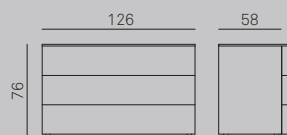

A set of furniture featuring minimal, contemporary lines. A decorative detail on the top softens the square lines of the units and gives them more movement.

Piccadilly

misure / sizes

Elemento 2 cassetti P=455 H=444