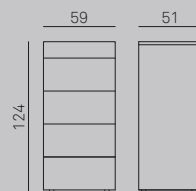

Elemento 5 cassetti P=515 H=1248

finiture / finiture

ESSENZE / WOOD FINISHES

LACCATI PORO APERTO / OPEN PORE LACQUERED

LACCATI / LAQUERED