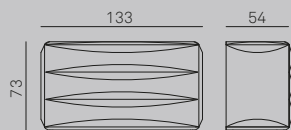

With its curvy design, sculptured handle and many finishes, this furniture has a personality that can adapt both to modern and classic styles.

Sidney

misure / sizes

Elemento 2 cassetti P=415 H=474

Elemento 3 cassetti P=540 H=735