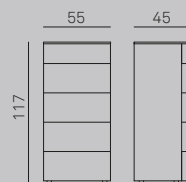

Elemento 5 cassetti P=455 H=1170