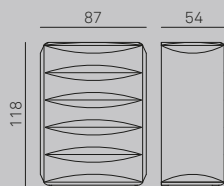

With its curvy design, sculptured handle and many finishes, this furniture has a personality that can adapt both to modern and classic styles.

Sidney

misure / sizes

Elemento 2 cassetti P=415 H=474

Elemento 3 cassetti P=540 H=735