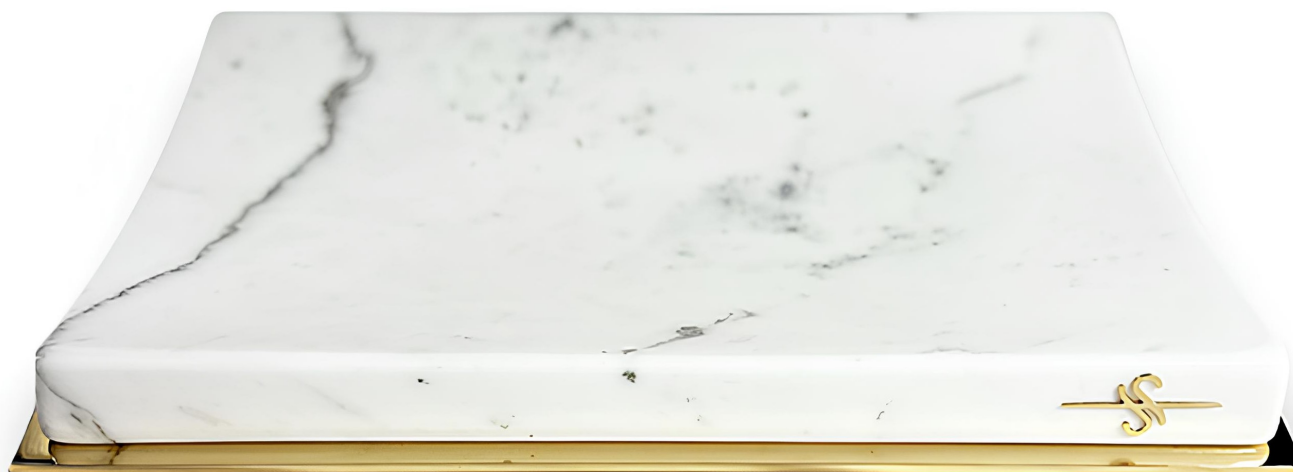

MONOCHROME *COLLECTION*

DESIGNED BY ANGELA STIUSO

mo.no.chro.me: a single colour in different shades depicted in different values and intensities. The monochromatic colour, without contrasts or overlaps, symbolizes the coherence and essence of life.

AESTHETIC CONCAVE SERVING TRAY

COD: MCT-017

MARBLE: STATUARIO

DETAILS: 24K GOLD-PLATED

SIZE (cm): 33 x 21x H3

➤ **CUSTOM**

Showcased at Downtown
Design Dubai 2023

MANUFACTURED AND DISTRIBUTED BY EUROMARMI STORE, ITALY