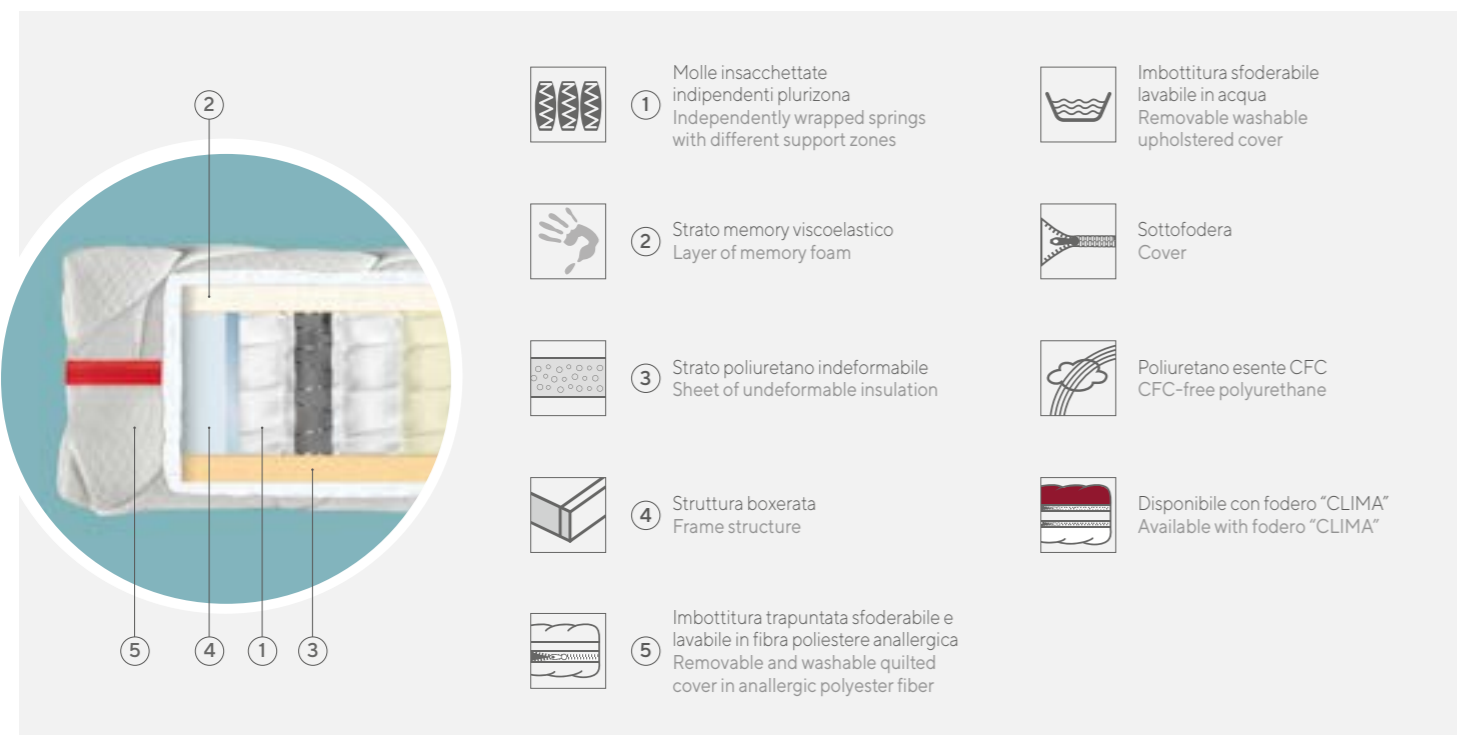

MEMORY FOAM MATTRESS WITH INDIVIDUALLY WRAPPED SPRINGS AND REMOVABLE COVER. This mattress combines the exclusive characteristics of memory foam with the pleasant comfort of independently wrapped springs with 3 different support zones. (Inside the mattress size 180x200 there are 934 springs).