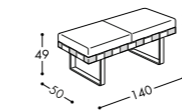

Stiletto

Panca in legno con cuscino tessile. Laccata nei colori del campionario Oggioni oppure in tutti i colori Ral. Disponibile con piedi Corniche H 19 e H 33 cm, cromati o verniciati bronzo.

Wooden bench with upholstered cushion. It can be painted in the finishes of Oggioni collection or in all colors of the RAL chart. It is available with Corniche H 19 and H 33 legs chromed or bronze stained.

CORNICHE H.33