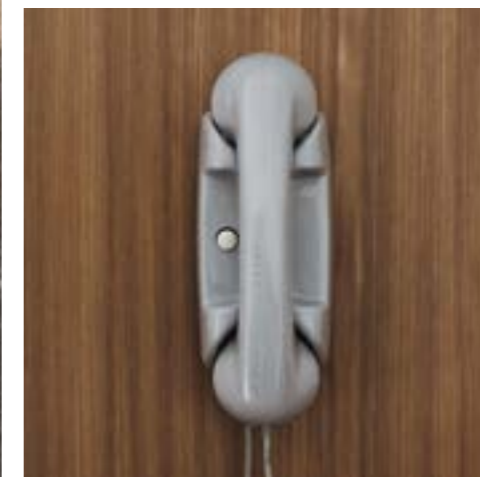

SCHEDA TECNICA

Rivestimento Must Antimacchia 11/A
con base Soft.

Piedi Mel bronzo.

Biancheria Stropiccio 6.

TECHNICAL SHEET

Upholstery cover Must Antimacchia 11/A
with Soft base.

Feet Mel bronze finish.

Bed linen Stropiccio 6.