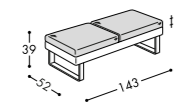

Sit C

Panca tessile sfoderabile con due cuscini realizzata nei tessuti del campionario Oggioni. Disponibile a scelta con piedi di diversa forma, materiale e altezza per abbinarsi perfettamente al tuo letto Oggioni.

Upholstered bench with two cushions with removable cover in all fabrics of Oggioni collection. It is available with different types of legs to perfectly match your Oggioni bed.

Sit B

Panca tessile sfoderabile con un cuscino realizzata nei tessuti del campionario Oggioni. Disponibile a scelta con piedi di diversa forma, materiale e altezza per abbinarsi perfettamente al tuo letto Oggioni.

Upholstered bench with removable cushion cover in all fabrics of Oggioni collection. It is available with different types of legs to perfectly match your Oggioni bed.

PIEDI LEGS

Realizzati in frassino, metallo e legno laccato nelle finiture del campionario Oggioni, per abbinarsi perfettamente ad ogni letto.

Legs in ash wood, metal and painted wood available in all finishes of the Oggioni collection to perfectly match each bed.