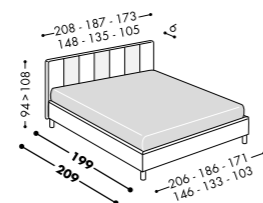

TECHNICAL SHEET

Upholstery cover Iredo 71/72.
Striped upholstery cover (optional).
Feet Swed 18,5 gray finish.
Bed linen Pimlico 1.