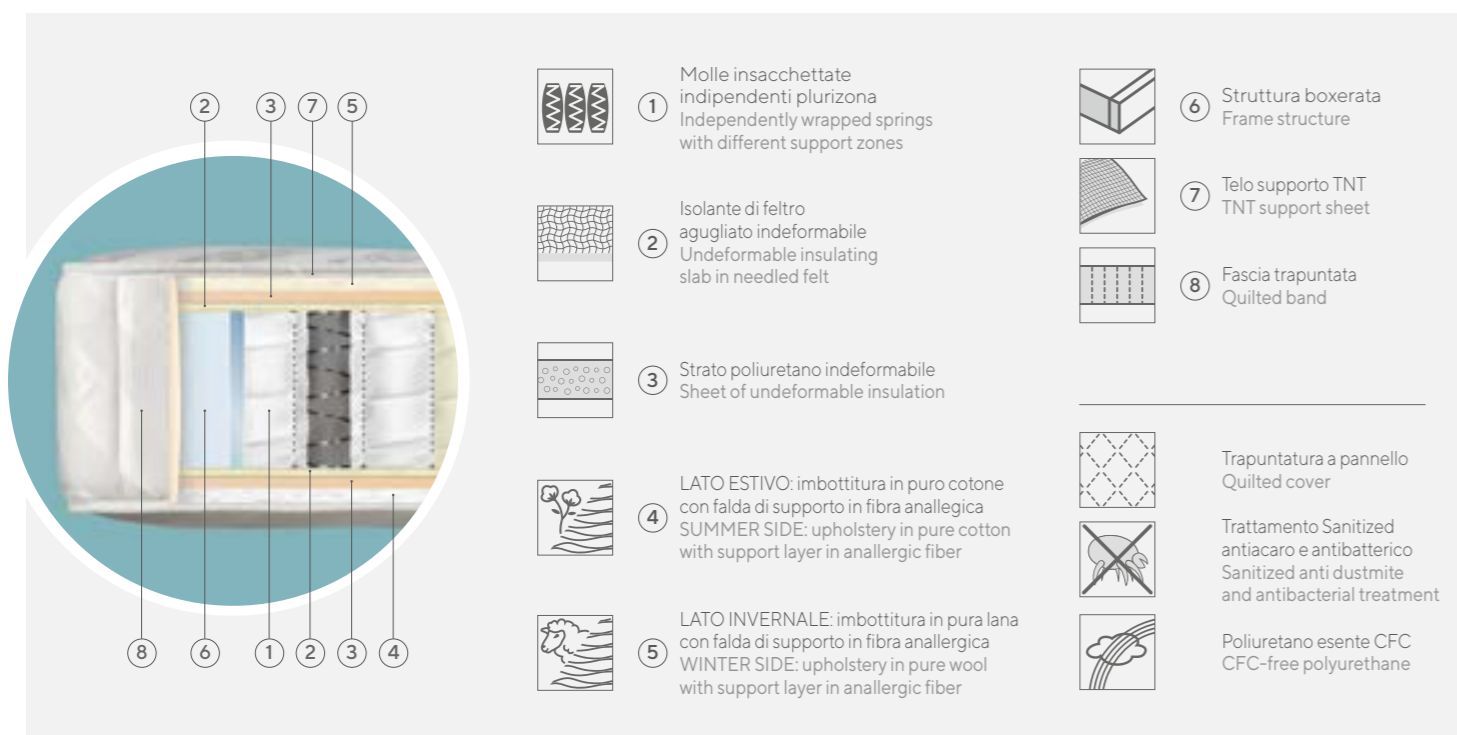

MATTRESS WITH INDIVIDUALLY WRAPPED SPRINGS WITH SUMMER AND WINTER SIDE AND QUILTED COVER. This mattress has orthopedic features and it is designed to ensure a firm support to your body. The inner structure of this mattress has independently wrapped springs with 3 different support zones and insulating slab in needed felt. Sheet of undeformable insulation. (Inside the mattress size 180x200 there are 934 springs) Luxury quilted upholstery in wool and cotton.

SPECIAL CLUB WELL BODY

MATERASSO SFODERABILE
A MOLLE INSACCHETTATE

GRADO DI RIGIDITÀ
MATTRESS RIGIDITY

Well Body è piacevolezza di un riposo immediato e gratificante. La sofisticata struttura interna a molle insacchettate indipendenti (ben 934 molle nel materasso da 180 x 200) a 3 zone differenziate è contenuta fra 2 strati isolanti con lavorazione "bugnata" massaggiante che assicura una eccellente aerazione interna e una straordinaria morbidezza. Fodera esterna sfoderabile in tessuto stretch marchio Oggi con ricca imbottitura e fascia 3D con maniglie.

MATTRESS WITH INDIVIDUALLY WRAPPED SPRINGS AND REMOVABLE COVER. This mattress is designed to conform to your body's movements thanks to its special inner structure. The individually wrapped springs with 3 different support zones are layered between 2 insulating slabs for perfect inner ventilation and extraordinary softness. External removable cover in a special stretch fabric by Oggi with rich quilted upholstery and 3D band.