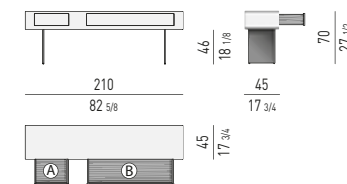

CONSOLE CONSOLE TABLE