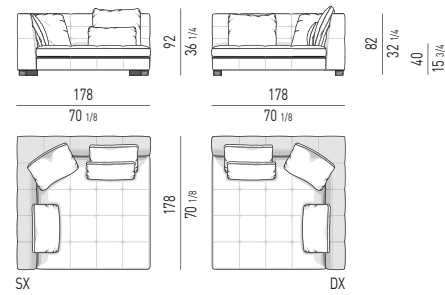

DIVANO CHAISE-LONGUE **HIGH** CM **178X178**
HIGH SOFA CHAISE-LONGUE CM **178X178**