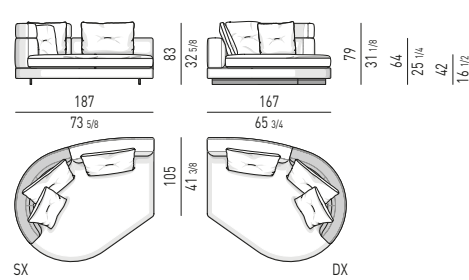

"DROP" CHAISE-LONGUE RAY - MIX CM 187X167
"DROP" CHAISE-LONGUE RAY - MIX CM 187X167