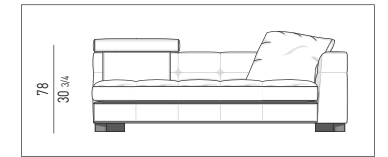

DIVANI CHAISE-LONGUE | SOFA CHAISE-LONGUES

DIVANI CHAISE-LONGUE CM 143X143 - 178X143 - **213X143**
SOFAS CHAISE-LONGUE CM 143X143 - 178X143 - **213X143**

DIVANI CHAISE-LONGUE **HIGH** CM 143X143 - 178X143 - **213X143**
HIGH SOFAS CHAISE-LONGUE CM 143X143 - 178X143 - **213X143**

DIVANO CHAISE-LONGUE CM **178X178**
SOFA CHAISE-LONGUE CM **178X178**

DIVANO CHAISE-LONGUE **HIGH** CM **178X178**
HIGH SOFA CHAISE-LONGUE CM **178X178**

DIVANI CHAISE-LONGUE OPEN CM 248X143 - **283X143**
OPEN SOFAS CHAISE-LONGUE CM 248X143 - **283X143**

DIVANI CHAISE-LONGUE OPEN **HIGH** CM 248X143 - **283X143**
HIGH OPEN SOFAS CHAISE-LONGUE CM 248X143 - **283X143**

N.B.: il disegno si riferisce alla misura evidenziata in grassetto. Per i disegni di ogni singolo elemento, vi invitiamo a consultare il listino prezzi.
N.B.: the illustration shows the size indicated in bold type. Please see the price list for drawings of each individual piece.

**POUF
OTTOMANS**

**CUSCINI SCHIENALE OPTIONAL
OPTIONAL BACKREST CUSHIONS**

**CUSCINO POGGIARENI OPTIONAL
OPTIONAL LUMBAR CUSHION**

**CUSCINO OPTIONAL
OPTIONAL CUSHION**

POGGIATESTA OPTIONAL | OPTIONAL HEADRESTS

POGGIATESTA OPTIONAL CM 35
OPTIONAL HEADREST CM 35

POGGIATESTA OPTIONAL CM 70
OPTIONAL HEADREST CM 70