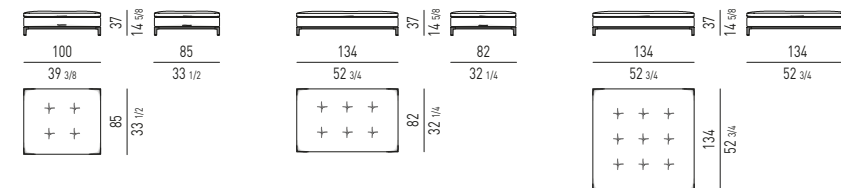

ANDERSEN LOVECHAIR / ANDERSEN PAOLINA / ANDERSEN DAYBED Rodolfo Dordoni design

LOVECHAIR

PAOLINA SEAT H37 - COD. A

PAOLINA SEAT H42 - COD. B

PAOLINA SEAT H42 - COD. C

DAYBED

**PANCHE
BENCHES**

**CUSCINO PER PANCA
CUSHION FOR BENCH**