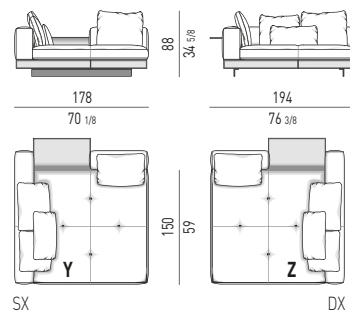

CHAISE-LONGUE SQUARE **LARGE CON FLAP** CM 178X194
CHAISE-LONGUE SQUARE **LARGE WITH FLAP** CM 178X194