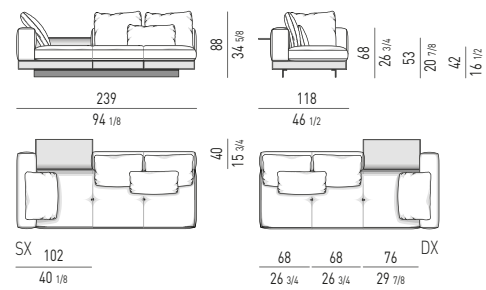

ELEMENTO ANGOLORE TERMINALE-DAYBED
CORNER ELEMENT WITH 1 ARMREST-DAYBED

ELEMENTO ANGOLORE TERMINALE-DAYBED CON **FLAP CM 239X118**
CORNER ELEMENT WITH 1 ARMREST-DAYBED AND **FLAP CM 239X118**