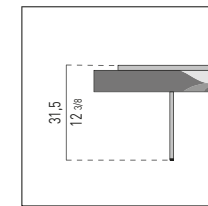

PIANO IN MARMO | MARBLE TOP