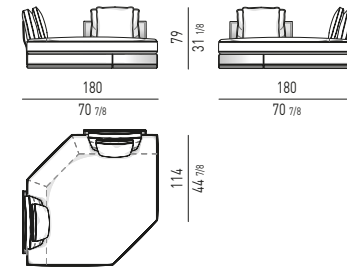

CHAISE-LONGUE ESAGONO OPEN CM 180X180
CHAISE-LONGUE HEXAGON OPEN CM 180X180