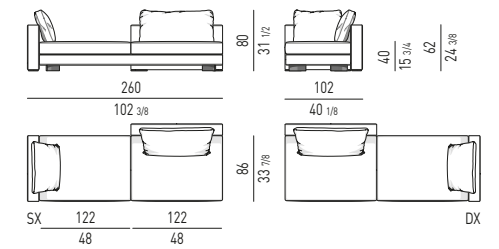

ELEMENTO DAYBED CM **260**
DAYBED ELEMENT CM **260**