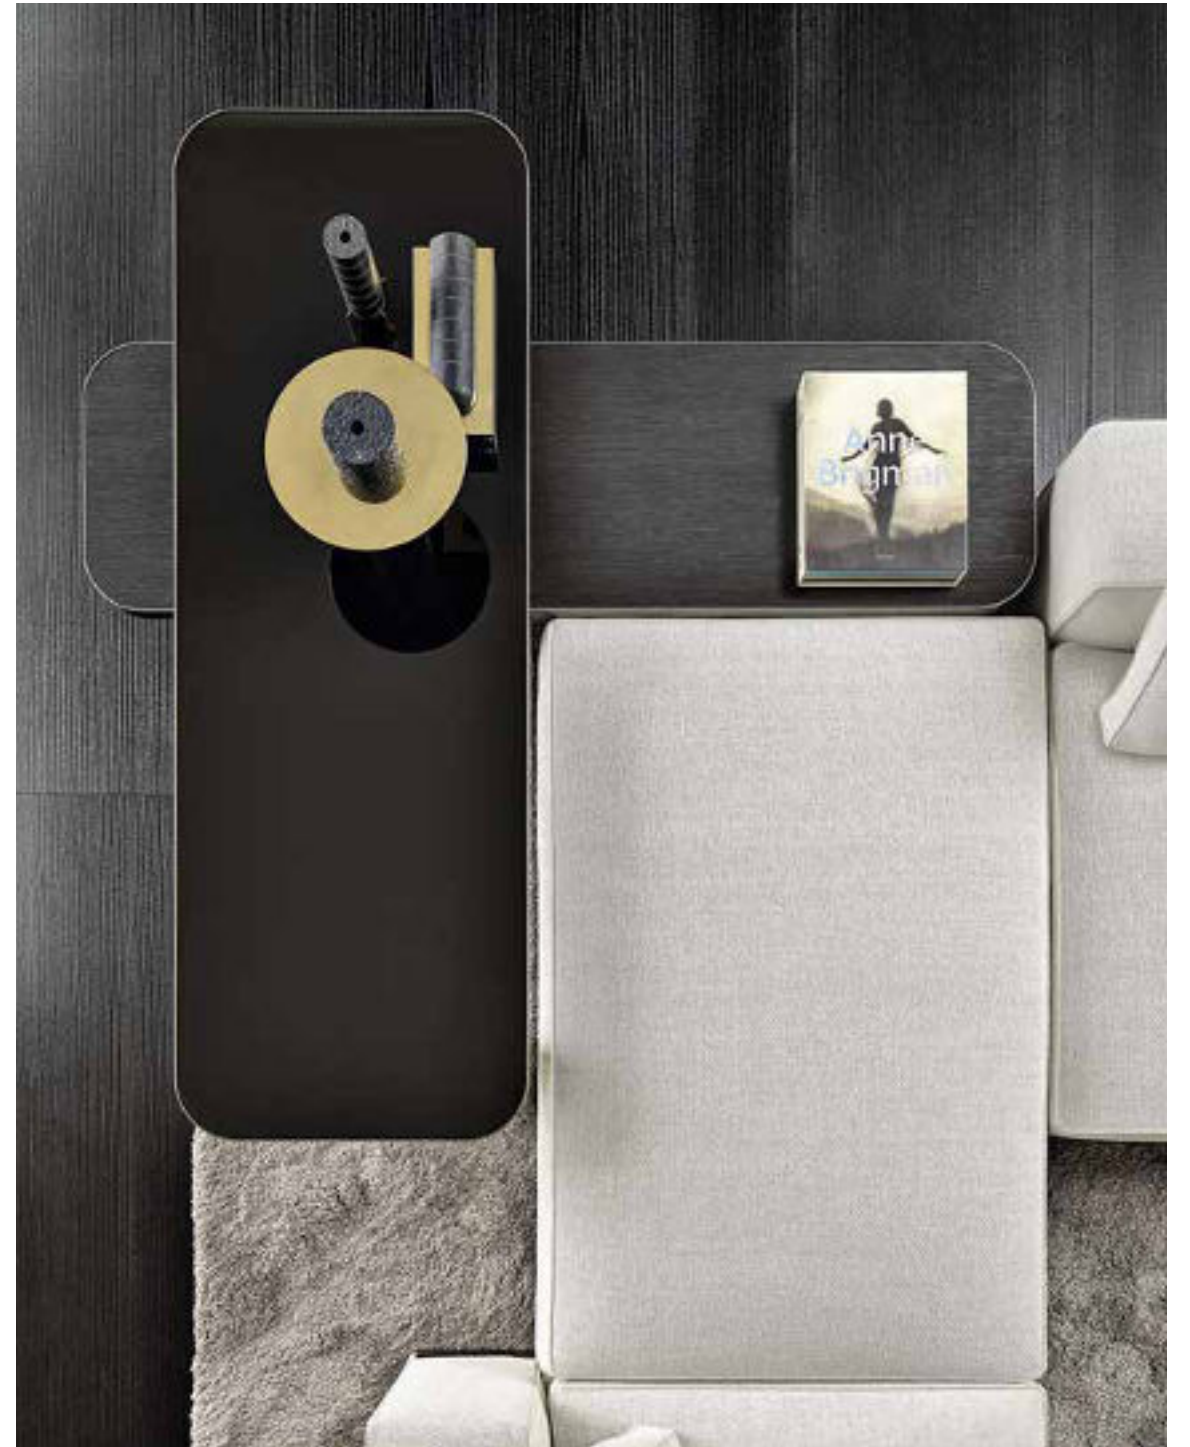

Coffee tables, console table and benches

CLIVE

Rodolfo Dordoni design

CLIVE CONSOLE TABLE AND SIDE TABLE
WEST MODULAR SEATING SYSTEM - WISP ROUNDY RUG