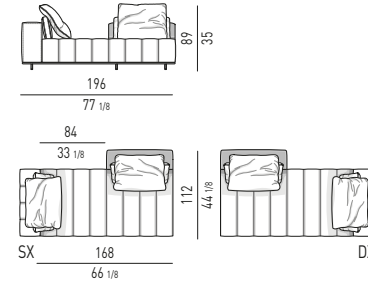

ELEMENTO DAYBED CM 196 - SCHIENALE "WING" CM 84
DAYBED ELEMENT CM 196 - "WING" BACKREST CM 84