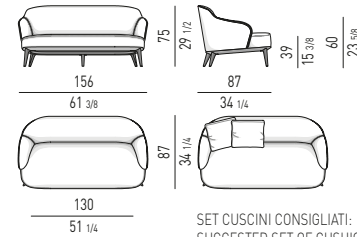

LESLIE Rodolfo Dordoni design

DIVANO LOUNGE
LOUNGE SOFA