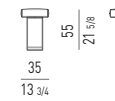

POGGIATESTA OPTIONAL | OPTIONAL HEADRESTS

POGGIATESTA OPTIONAL CM 35
OPTIONAL HEADREST CM 35