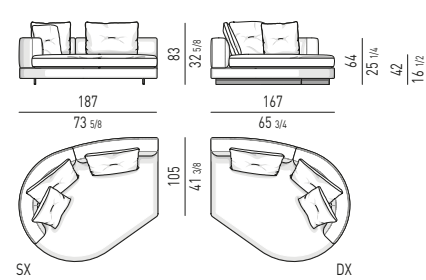

CHAISE-LONGUES

"DROP" CHAISE-LONGUE LOW CM 162X162
"DROP" CHAISE-LONGUE LOW CM 162X162

"DROP" CHAISE-LONGUE HIGH CM 162X162
"DROP" CHAISE-LONGUE HIGH CM 162X162

CHAISE-LONGUES "RAY"

"DROP" CHAISE-LONGUE RAY - LOW CM 187X167
"DROP" CHAISE-LONGUE RAY - LOW CM 187X167