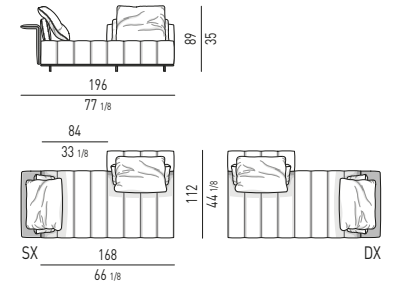

ELEMENTO DAYBED CM 196 - SCHIENALE CM 84
DAYBED ELEMENT CM 196 - BACKREST CM 84