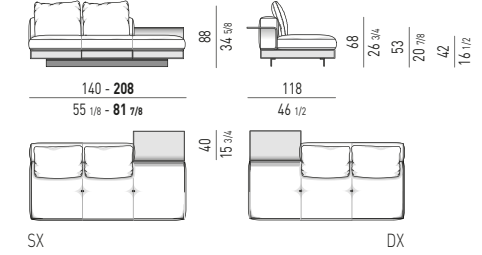

ELEMENTI PENISOLA CON FLAP CM 140 - 208
OPEN-END ELEMENTS WITH **FLAP CM 140 - 208**