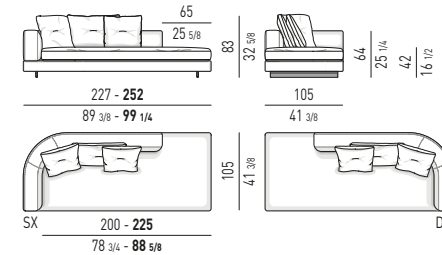

ELEMENTI TERMINALI PENISOLA | OPEN-END ELEMENTS WITH 1 ARMREST

"DROP" ELEMENTI TERMINALI PENISOLA LOW CM 227 - 252
"DROP" OPEN-END ELEMENTS WITH 1 ARMREST LOW CM 227 - 252

"DROP" ELEMENTI TERMINALI PENISOLA HIGH CM 227 - 252
"DROP" OPEN-END ELEMENTS WITH 1 ARMREST HIGH CM 227 - 252