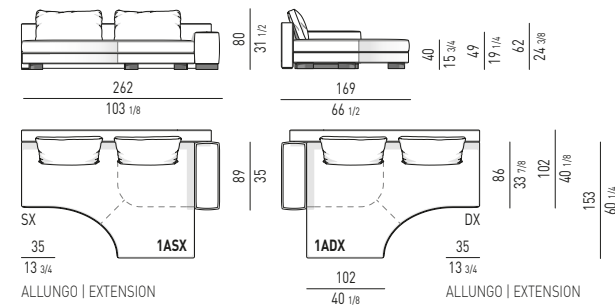

DIVANO CHAISE-LONGUE CON ALLUNGO E BRACCIOLO CM 262X169
SOFA CHAISE-LONGUE WITH EXTENSION AND ARMREST CM 262X169