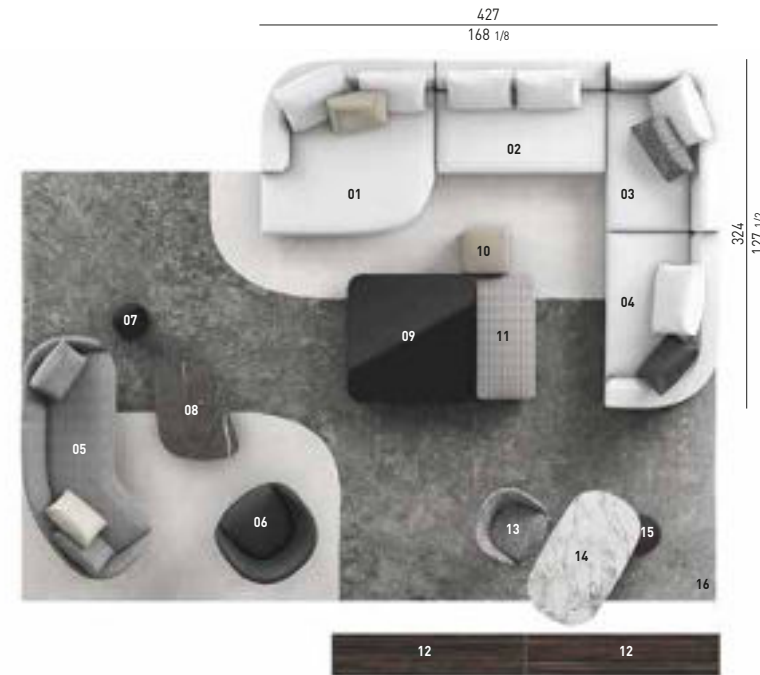

POSIZIONE POGGIATESTA | HEADREST POSITION

COMPOSITION A

- 01 ALEXANDER "DROP" CHAISE-LONGUE LOW SX CM 162X162 H83
- 02 ALEXANDER CENTRAL ELEMENT LOW CM 160X105 H83
- 03 ALEXANDER ELEMENT WITH 1 ARMREST HIGH SX CM 162X105 H83
- 04 ALEXANDER "DROP" ELEMENT WITH 1 ARMREST LOW DX CM 162X105 H83
- 05 RUSSELL ANGLED SOFA CM 222X121 H71
- 06 RUSSELL FIXED ARMCHAIR CM 87X85 H70
- 07 BODEN SIDE TABLE Ø CM 34 H51
- 08 RAYS COFFEE TABLE CM 100X69,5 H36
- 09 MILTON COFFEE TABLE CM 120X120 H25
- 10 DAMIER OTTOMAN CM 45X45 H38
- 11 DAMIER OTTOMAN CM 115X55 H30
- 12 CARSON BOOKCASES CM 180X40 H147
- 13 RUSSELL "LOUNGE" SWIVEL LITTLE ARMCHAIR CM 65X63 H72
- 14 OLIVER LOUNGE TABLE CM 130X75 H66
- 15 CESAR COFFEE TABLE/STOOL VERSION A Ø CM 36 H45
- 16 DIBBETS "IPANEMA" RUG CM 650X400