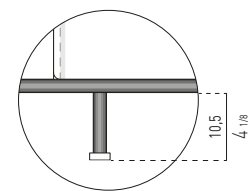

VERSIONE RIALZATA
HIGH VERSION