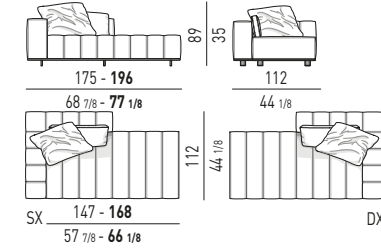

ELEMENTI TERMINALI PENISOLA | OPEN-END ELEMENTS WITH ONE ARMREST

ELEMENTO TERMINALE PENISOLA CM 175 - 196 - SCHIENALE CM 112
OPEN-END ELEMENT WITH 1 ARMREST CM 175 - 196 - BACKREST CM 112