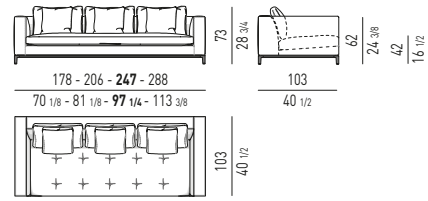

ANDERSEN "QUILT" Rodolfo Dordoni design

DIVANI SOFAS