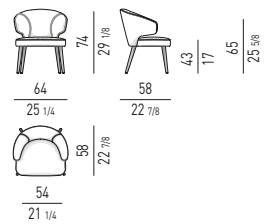

ASTON "LOUNGE"

**POLTRONCINA
LITTLE ARMCHAIR**