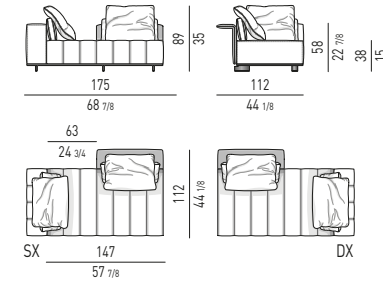

ELEMENTO DAYBED CM 175 - SCHIENALE "WING" CM 84
DAYBED ELEMENT CM 175 - "WING" BACKREST CM 84