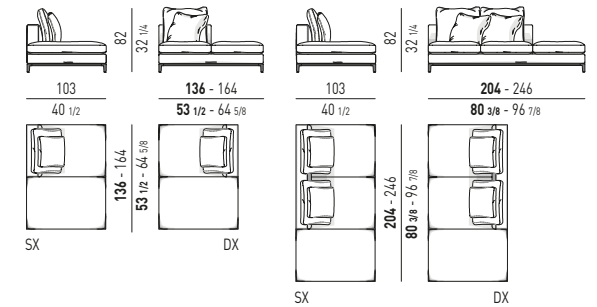

**ELEMENTI "SOFA" CON PENISOLA
OPEN-END "SOFA" ELEMENTS**