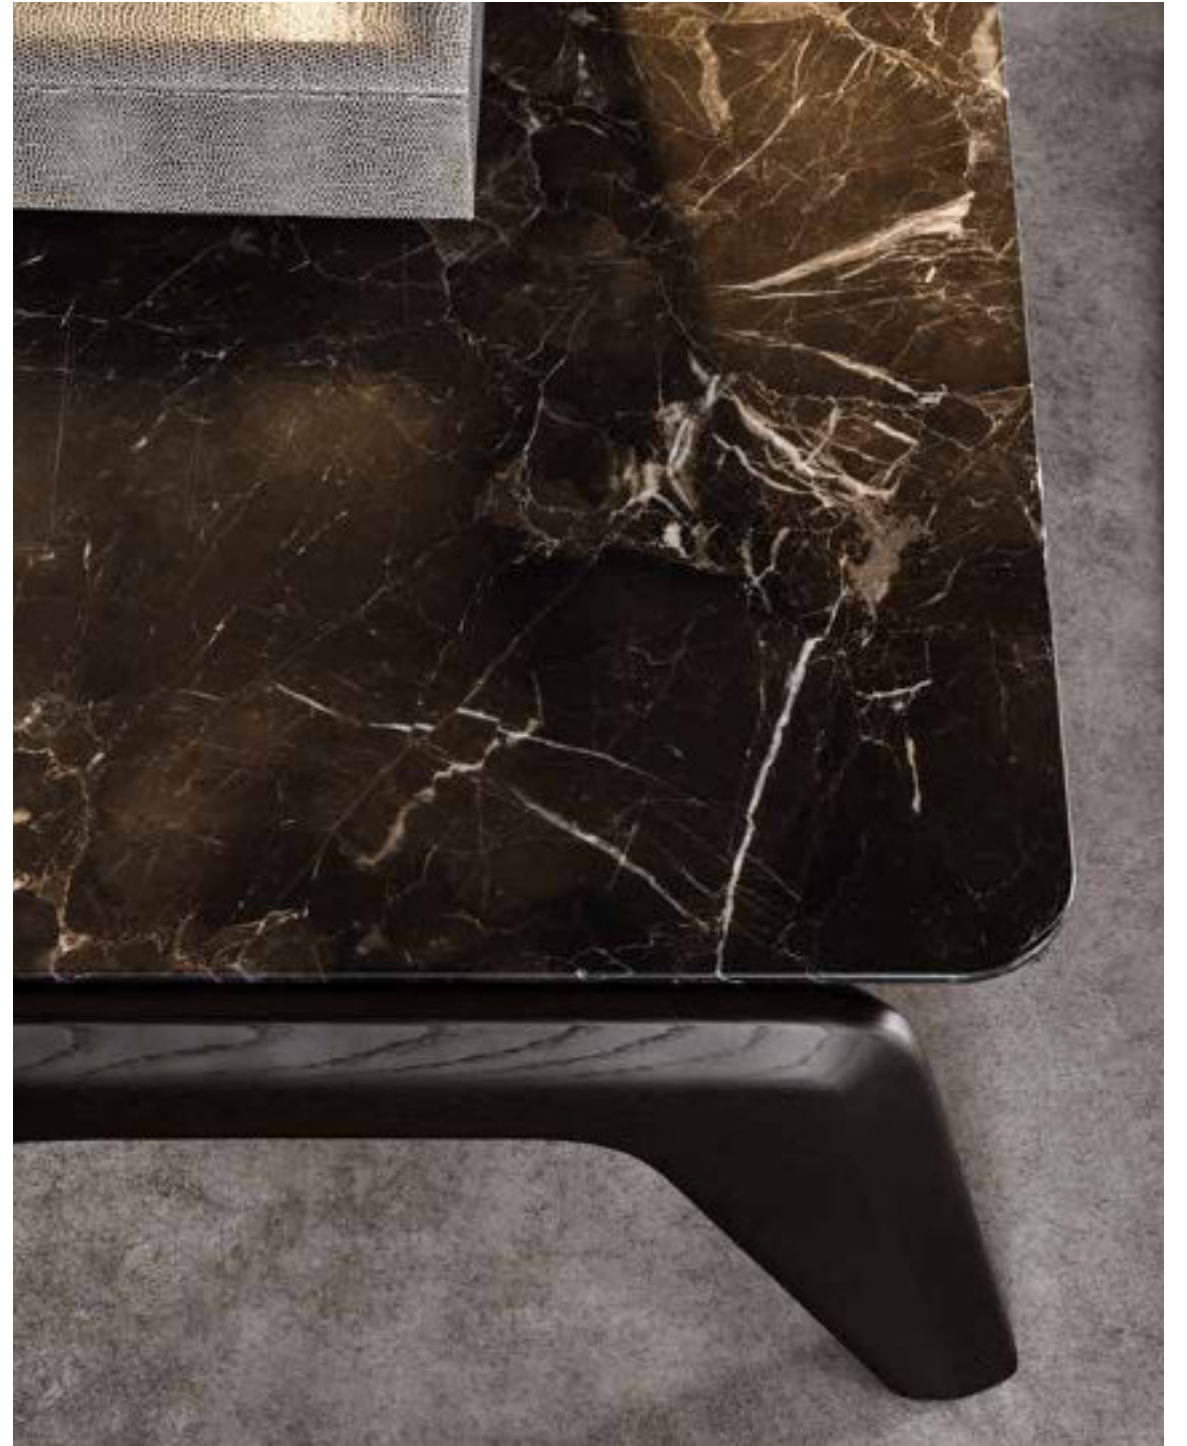

Coffee tables

BENSON

Rodolfo Dordoni design

BENSON COFFEE TABLE - COLLAR MODULAR SEATING SYSTEM - DIBBETS FRAME "TONNEAU" RUG

Coffee tables, console tables and benches

KIRK COLLECTION

Rodolfo Dordoni design