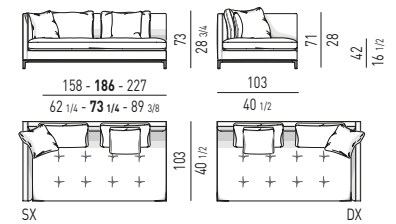

ELEMENTI TERMINALI ELEMENTS WITH 1 ARMREST