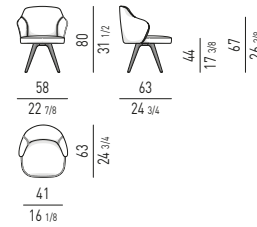

POGGIAPIEDI
FOOTSTOOL

LESLIE "LOUNGE"

ALUMINIUM LEGS
BASE FISSA
FIXED BASE