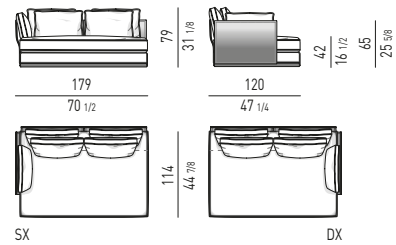

WEST SADDLE-HIDE Rodolfo Dordoni design

ELEMENTI CUOIO | SADDLE-HIDE ELEMENTS

ELEMENTO TERMINALE CM 179X120
ELEMENT WITH 1 ARMREST CM 179X120