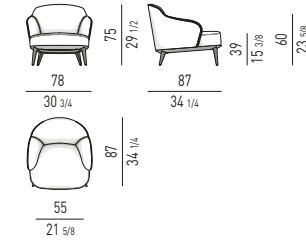

POLTRONA
ARMCHAIR