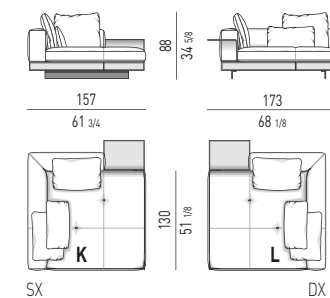

CHAISE-LONGUE SQUARE **SMALL CON FLAP CM 157X173**
CHAISE-LONGUE SQUARE **SMALL WITH FLAP CM 157X173**