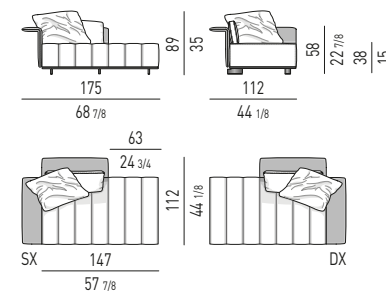

ELEMENTI TERMINALI PENISOLA | OPEN-END ELEMENTS WITH ONE ARMREST

ELEMENTO TERMINALE PENISOLA CM 175 - SCHIENALE "WING" CM 84
OPEN-END ELEMENT WITH 1 ARMREST CM 175 - "WING" BACKREST CM 84