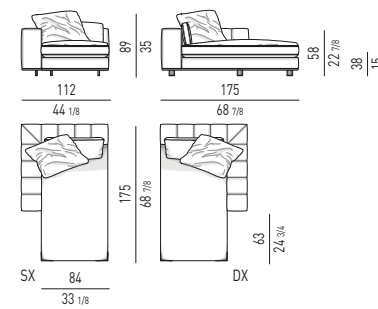

CHAISE-LONGUES

CHAISE-LONGUE CM 112X175