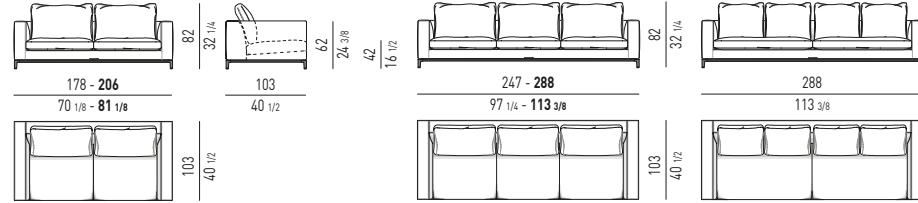

**POLTRONA
ARMCHAIR**

**DIVANI
SOFAS**