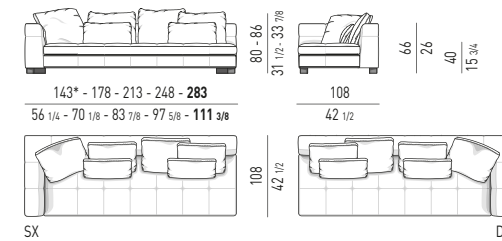

ELEMENTI TERMINALI | ELEMENTS WITH 1 ARMREST