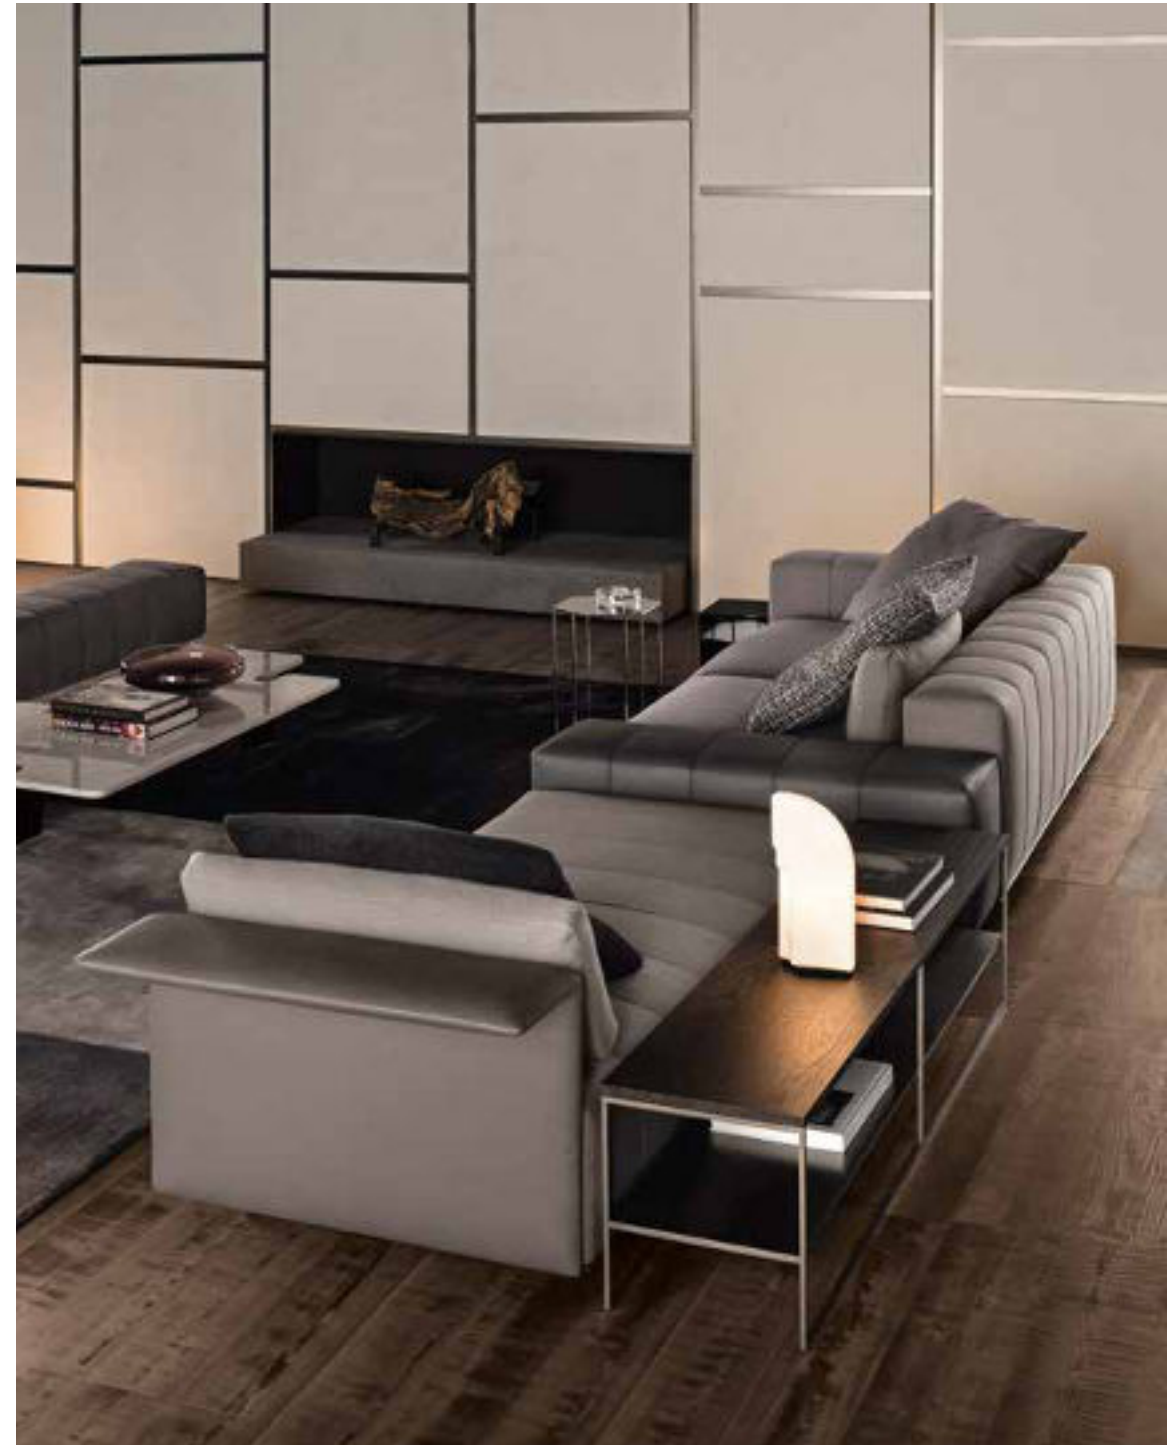

FREEMAN "DUVET"

FREEMAN "TAILOR"

"TAILOR WING" ELEMENT

"TAILOR MIX" ELEMENT

FREEMAN MODULAR SEATING SYSTEM
REEVES "SMALL" ARMCHAIR - CALDER "BRONZE" CONSOLE TABLE - JACOB COFFEE TABLE - AERON COFFEE TABLES
REEVES "WOOD" ARMCHAIR - LEGER "BRONZE" SIDE TABLE - DIBBETS "FLAG" RUGS