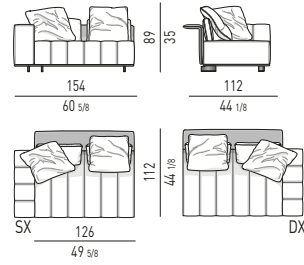

ELEMENTO TERMINALE CM 154 - SCHIENALE "WING" CM 126
ELEMENT WITH 1 ARMREST CM 154 - "WING" BACKREST CM 126