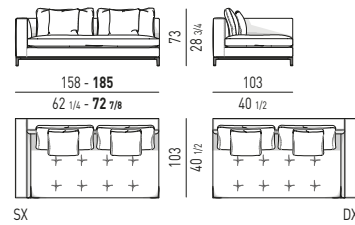

ELEMENTI "SOFA" CON 1 BRACCIOLO "SOFA" ELEMENTS WITH 1 ARMREST