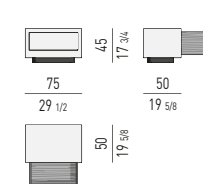

COMODINO NIGHTSTAND