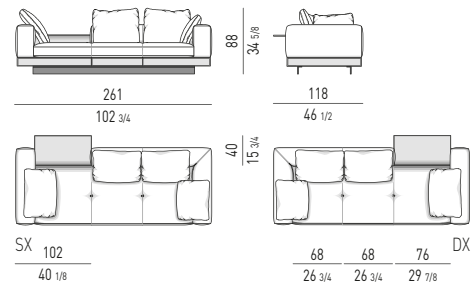

DIVANO ANGOLORE-DAYBED CON **FLAP CM 261X118** - SCHIENALE CM **159**
CORNER SOFA-DAYBED WITH **FLAP CM 261X118** - BACKREST CM **159**