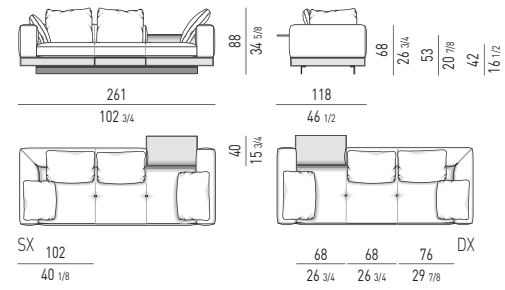

DIVANO ANGOLARE CM 261X102
CORNER SOFA CM 261X102

DIVANO ANGOLARE CON FLAP CM 277X102
CORNER SOFA WITH **FLAP CM 277X102**

DIVANI ANGOLARI-DAYBED | CORNER SOFAS-DAYBED

DIVANO ANGOLORE-DAYBED CON **FLAP CM 261X118** - SCHIENALE CM **167**
 CORNER SOFA-DAYBED WITH **FLAP CM 261X118** - BACKREST CM **167**