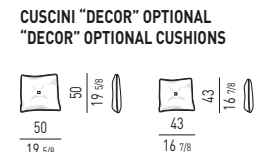

COMPOSITION A

- 01 LAWRENCE "CLAN" CHAISE-LONGUE CM 168X168 H82 BACKRESTS CM 112/84
- 02 LAWRENCE ELEMENT WITH 1 ARMREST - HIGH ARMREST DX CM 292X112 H82
- 03 SONG CONSOLE TABLE CM 110X40 H36
- 04 CAULFIELD "GOLD" SIDE TABLE Ø CM 45 H35
- 05 SONG COFFEE TABLE CM 200X100 H28
- 06 JACQUES OTTOMAN Ø CM 40 H40
- 07 JACQUES "LOW" SWIVEL ARMCHAIRS CM 71X74 H66
- 08 ELLIS SIDE TABLE Ø CM 30 H45
- 09 JACQUES SWIVEL BERGÈRE CM 78X92 H103
- 10 LOU SIDE TABLE CM 41X33 H45
- 11 AYLON LIVING SIDEBARDS SX/DX CM 191X61 H50
- 12 DIBBETS BARCODE RUG CM 500X400