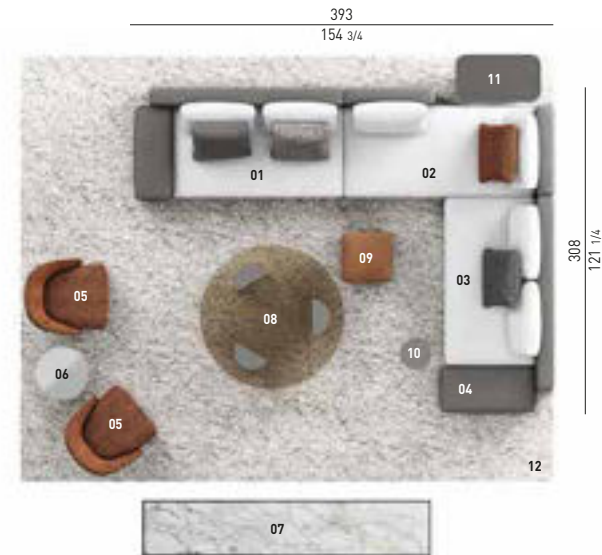

COMPOSITION B

- 01 DANIELS ELEMENT WITH 1 ARMREST SX CM 195X105 H80
- 02 DANIELS DAYBED ELEMENT DX CM 198X102 H80
- 03 DANIELS OFFSET ELEMENT DX CM 184X102 H80
- 04 DANIELS OTTOMAN WITH MAGNETS DX CM 44X89 H44
- 05 LAWSON "LOUNGE" ARMCHAIRS CM 72X78 H74
- 06 ANISH SIDE TABLE Ø CM 50 H40
- 07 EASEL LIVING/TV CONSOLE TABLE CM 270X53 H41
- 08 WEDGE COFFEE TABLE CM 135 H29
- 09 WEST OTTOMAN CM 48X48 H38
- 10 ANISH SIDE TABLE Ø CM 30 H45
- 11 CLIVE SIDE TABLE CM 80X45 H39
- 12 WISP RUG CM 500X400