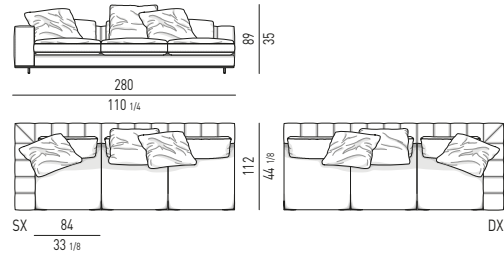

ELEMENTO TERMINALE CM 280
ELEMENT WITH 1 ARMREST CM 280