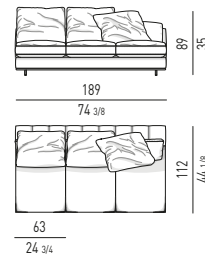

ELEMENTO CENTRALE CM 189
CENTRAL ELEMENT CM 189