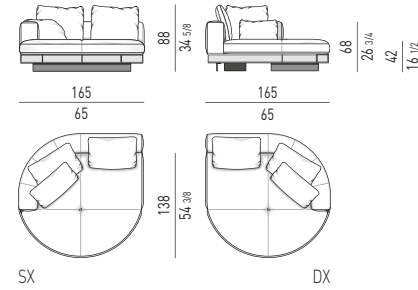

CHAISE-LONGUES ROUND

CHAISE-LONGUE ROUND **SMALL** CM 165X165
CHAISE-LONGUE ROUND **SMALL** CM 165X165