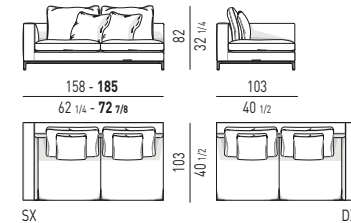

**ELEMENTI "SOFA" CON 1 BRACCIOLO
"SOFA" ELEMENTS WITH 1 ARMREST**