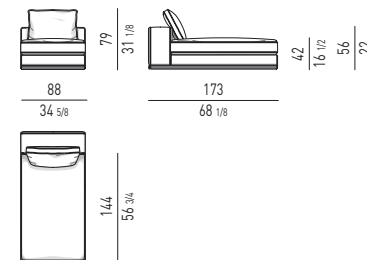

COUCHES

COUCH CM 88X173
COUCH CM 88X173