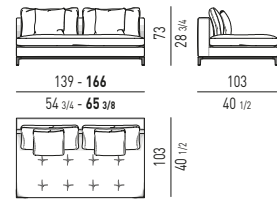

ELEMENTI "SOFA" "SOFA" ELEMENTS