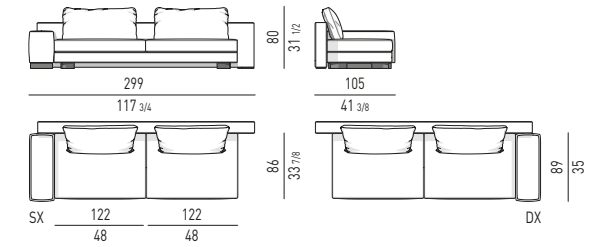

OFFSET ELEMENTO TERMINALE CON BRACCIOLO CM **299**
OFFSET ELEMENT WITH 1 ARMREST CM **299**