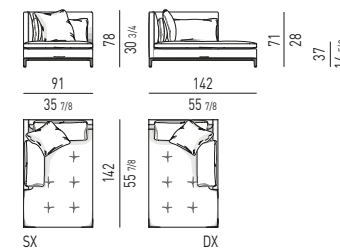

ANDERSEN LOVECHAIR / ANDERSEN PAOLINA / ANDERSEN DAYBED Rodolfo Dordoni design

LOVECHAIR

PAOLINA SEAT H37 - COD. A

PAOLINA SEAT H42 - COD. B

PAOLINA SEAT H42 - COD. C

DAYBED

**PANCHE
BENCHES**

**CUSCINO PER PANCA
CUSHION FOR BENCH**