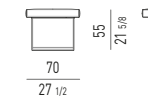

POGGIATESTA OPTIONAL CM 70
OPTIONAL HEADREST CM 70

POGGIATESTA CM 35 H55
HEADREST CM 35 H55