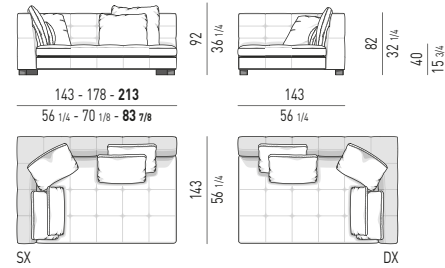

DIVANI CHAISE-LONGUE **HIGH** CM 143X143 - 178X143 - **213X143**
HIGH SOFAS CHAISE-LONGUE CM 143X143 - 178X143 - **213X143**