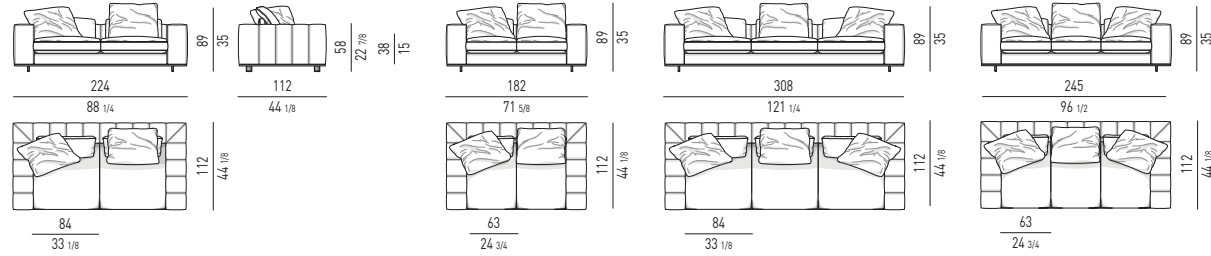

FREEMAN "DUVET" Rodolfo Dordoni design

DIVANI | SOFAS