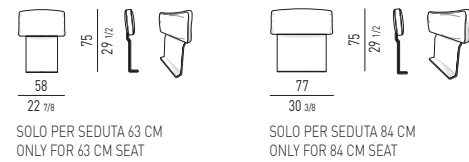

POGGIATESTA OPTIONAL "FREEMAN DUVET"
"FREEMAN DUVET" OPTIONAL HEADRESTS