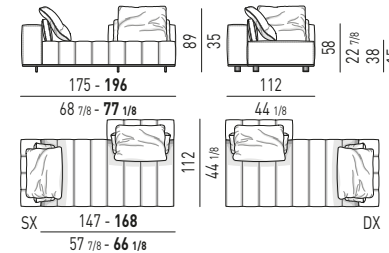

ELEMENTI DAYBED | DAYBED ELEMENTS

ELEMENTO DAYBED CM 175 - 196 - SCHIENALE CM 84
DAYBED ELEMENT CM 175 - 196 - BACKREST CM 84