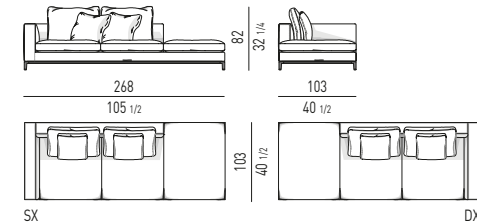

**ELEMENTO "SOFA" PENISOLA CON 1 BRACCIOLO
OPEN-END "SOFA" ELEMENT WITH 1 ARMREST**