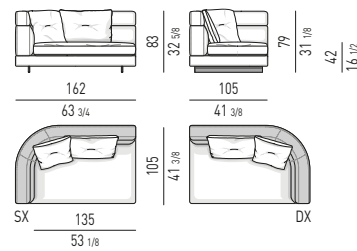

"DROP" ELEMENTO TERMINALE HIGH CM 162
"DROP" ELEMENT WITH 1 ARMREST HIGH CM 162