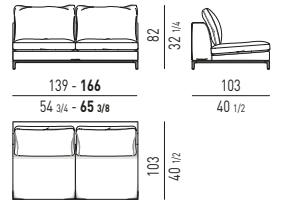

**ELEMENTI CENTRALI
CENTRAL ELEMENTS**