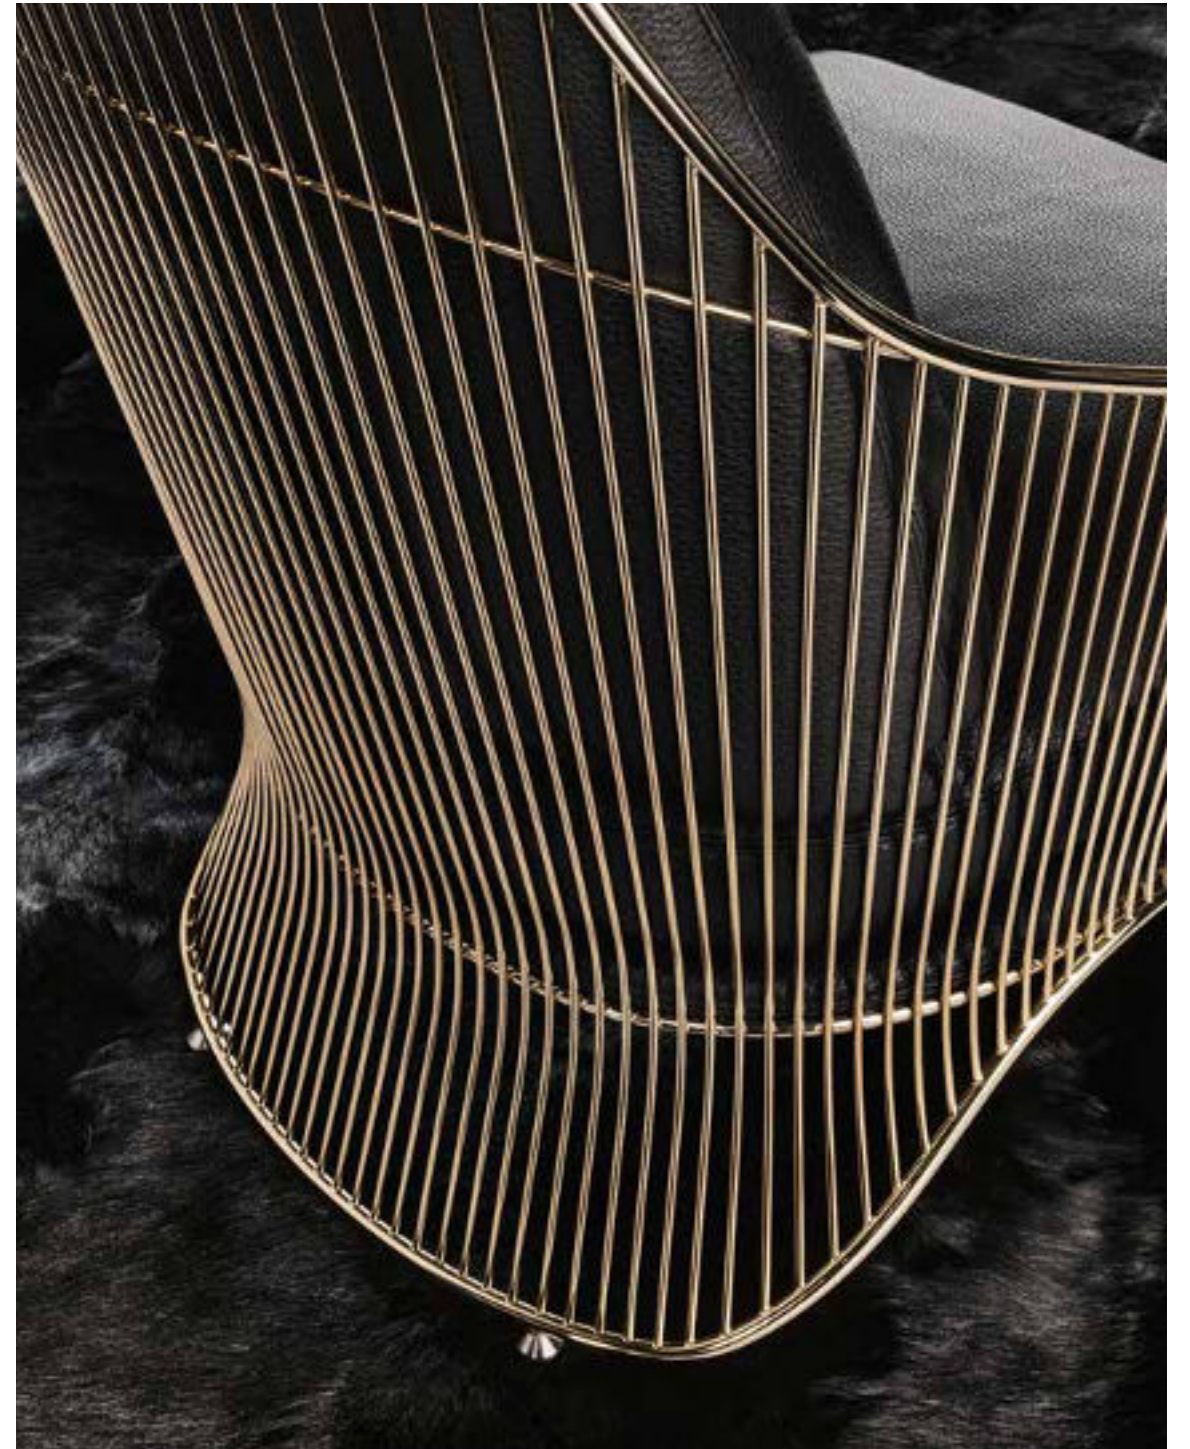

Armchairs

COLETTE

Rodolfo Dordoni design