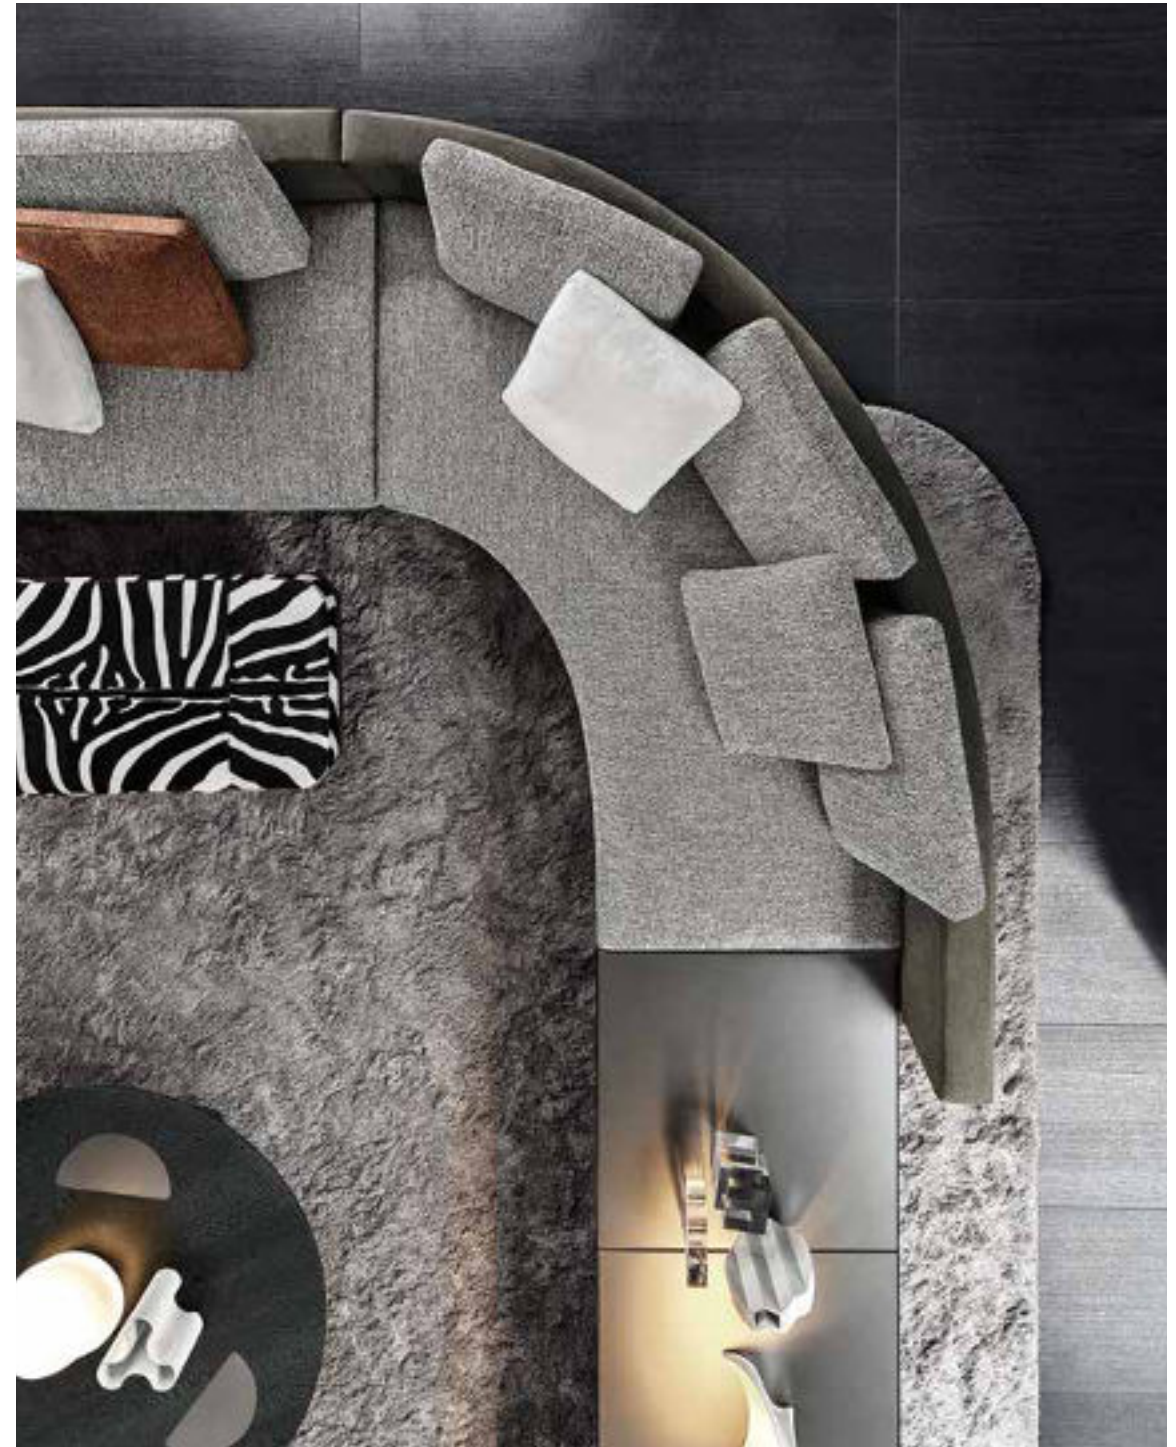

CHAISE-LONGUE ELEMENTS

LINEAR ELEMENTS

CURVED ELEMENTS

DANIELS MODULAR SEATING SYSTEM AND OTTOMAN - AMBER ROUND OPEN SIDEBORD
LAWSON "LOUNGE" ARMCHAIR - BANGLE COFFEE TABLE - BAILLY SIDE TABLE - CLIVE CONSOLE TABLE - WISP ROUNDY RUG