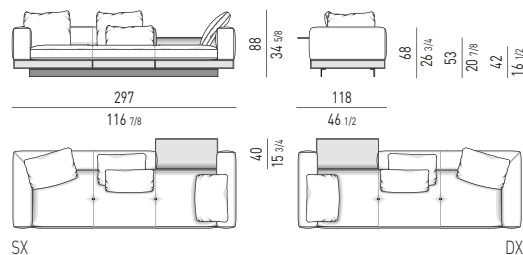

DIVANI-DAYBED | DAYBED-SOFAS

DIVANO-DAYBED CON **FLAP** CM 297
DAYBED-SOFA WITH **FLAP** CM 297