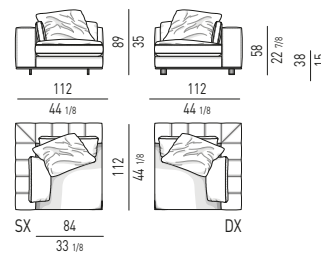

ELEMENTO ANGOLARE | CORNER ELEMENT

ELEMENTO ANGOLARE CM 112
CORNER ELEMENT CM 112