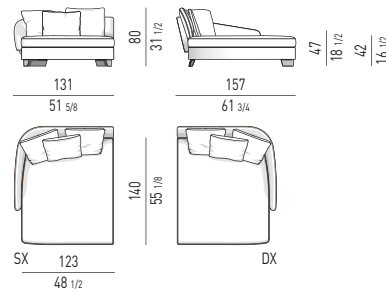

CHAISE-LONGUE EXTRA LARGE CM 131X157
EXTRA LARGE CHAISE-LONGUE CM 131X157