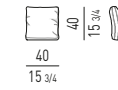

CUSCINO OPTIONAL "LESLIE"
"LESLIE" OPTIONAL CUSHION