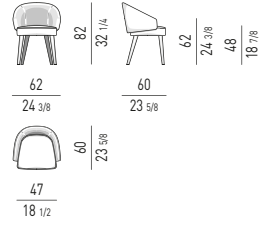

LAWSON "DINING"

**POLTRONCINA
LITTLE ARMCHAIR ***