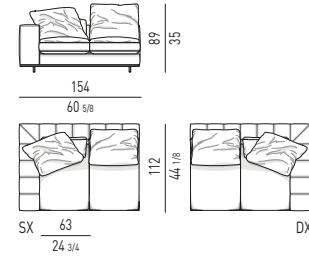

ELEMENTO TERMINALE CM 154
ELEMENT WITH 1 ARMREST CM 154