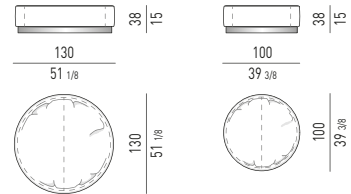

CHAISE-LONGUE EXTRA LARGE CM 131X157
EXTRA LARGE CHAISE-LONGUE CM 131X157

POUF OTTOMANS

POUF OTTOMANS *

* RIVESTIMENTO PONY LOOK / ZEBRA LOOK - PONY CENERE
PONY LOOK / ZEBRA LOOK - PONY CENERE COVER

LESLIE Rodolfo Dordoni design