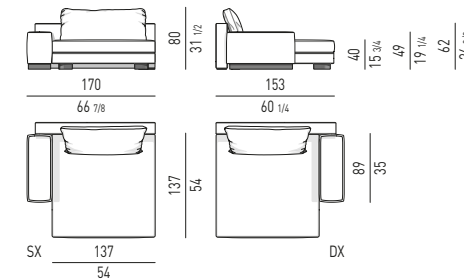

ELEMENTI DAYBED | DAYBED ELEMENTS

ELEMENTI DAYBED CM 198 - **218**
 DAYBED ELEMENTS CM 198 - **218**

ELEMENTO DAYBED CM **260**
 DAYBED ELEMENT CM **260**

CHAISE-LONGUE SQUARE

OFFSET ELEMENTI TERMINALI CON BRACCIOLO | OFFSET ELEMENTS WITH 1 ARMREST