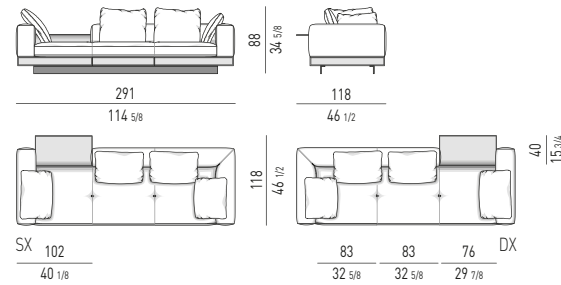

DIVANO ANGOLARE-DAYBED CON **FLAP** CM 291X118 - SCHIENALE CM 189
CORNER SOFA-DAYBED WITH **FLAP** CM 291X118 - BACKREST CM 189