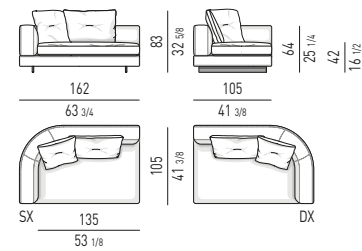

ELEMENTI TERMINALI | ELEMENTS WITH 1 ARMREST

"DROP" ELEMENTO TERMINALE LOW CM 162
"DROP" ELEMENT WITH 1 ARMREST LOW CM 162