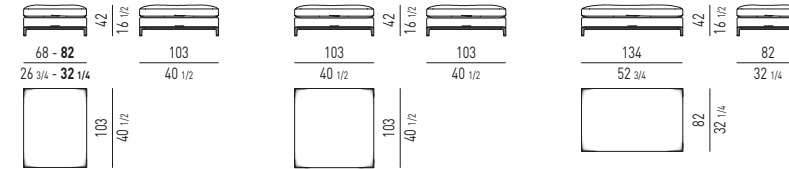

**POUF
OTTOMANS**