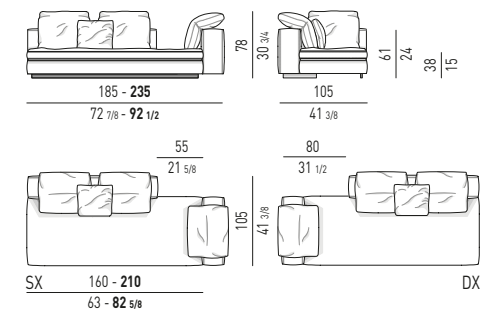

ELEMENTI DAYBED | DAYBED ELEMENTS

ELEMENTO DAYBED CM 185 - 235 - SCHIENALE CM 105 - 155
DAYBED ELEMENT CM 185 - 235 - BACKREST CM 105 - 155