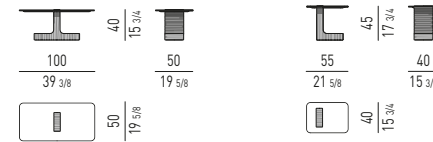

BLOCK Rodolfo Dordoni design