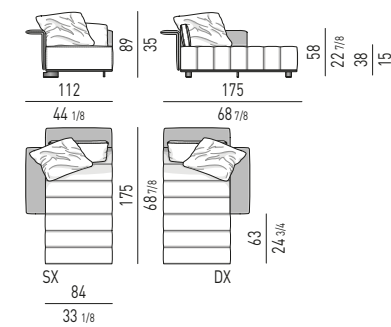

ELEMENTO DAYBED | DAYBED ELEMENT

ELEMENTO DAYBED CM 196 - SCHIENALE CM 84
DAYBED ELEMENT CM 196 - BACKREST CM 84

COUCHES

COUCH CM 84X175 / 84X196

CHAISE-LONGUES

CHAISE-LONGUE CM 112X175

CHAISE-LONGUE CM 112X196