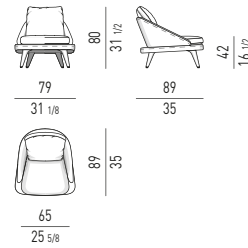

LAWSON "LOUNGE LEGS"

**POLTRONA LEGS
LEGS ARMCHAIR ***