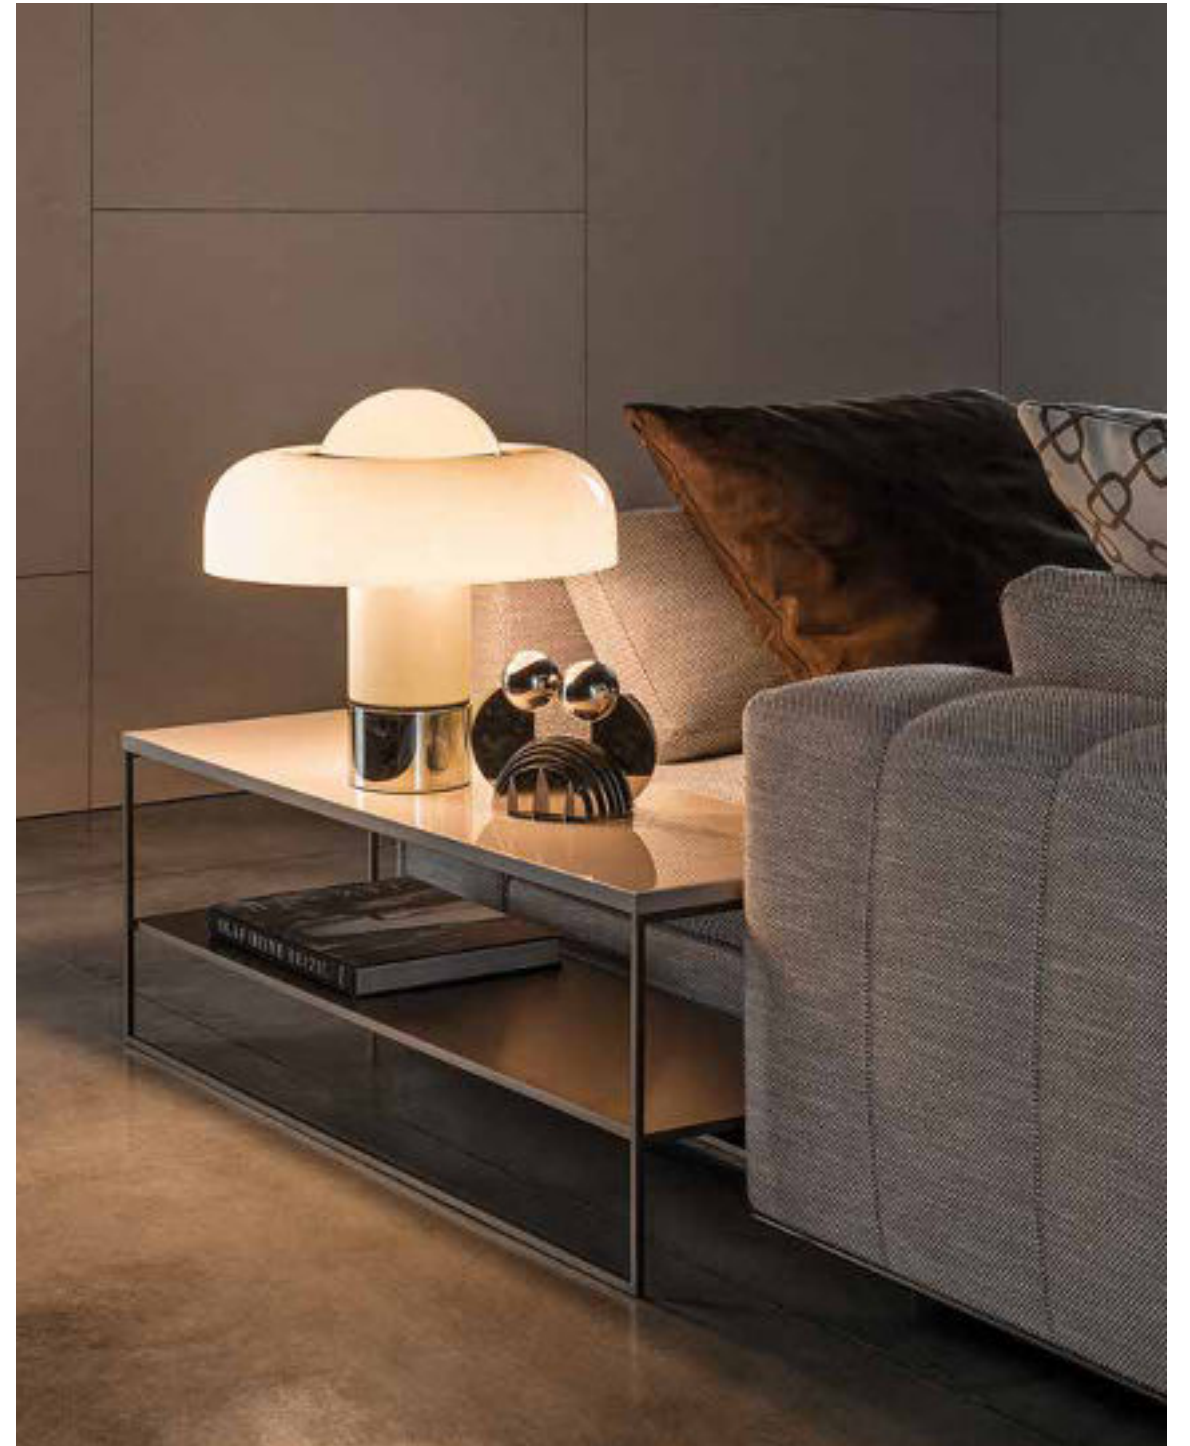

Coffee tables

CALDER “BRONZE”

Rodolfo Dordoni design

CALDER “BRONZE” SIDE TABLE
FREEMAN MODULAR SEATING SYSTEM