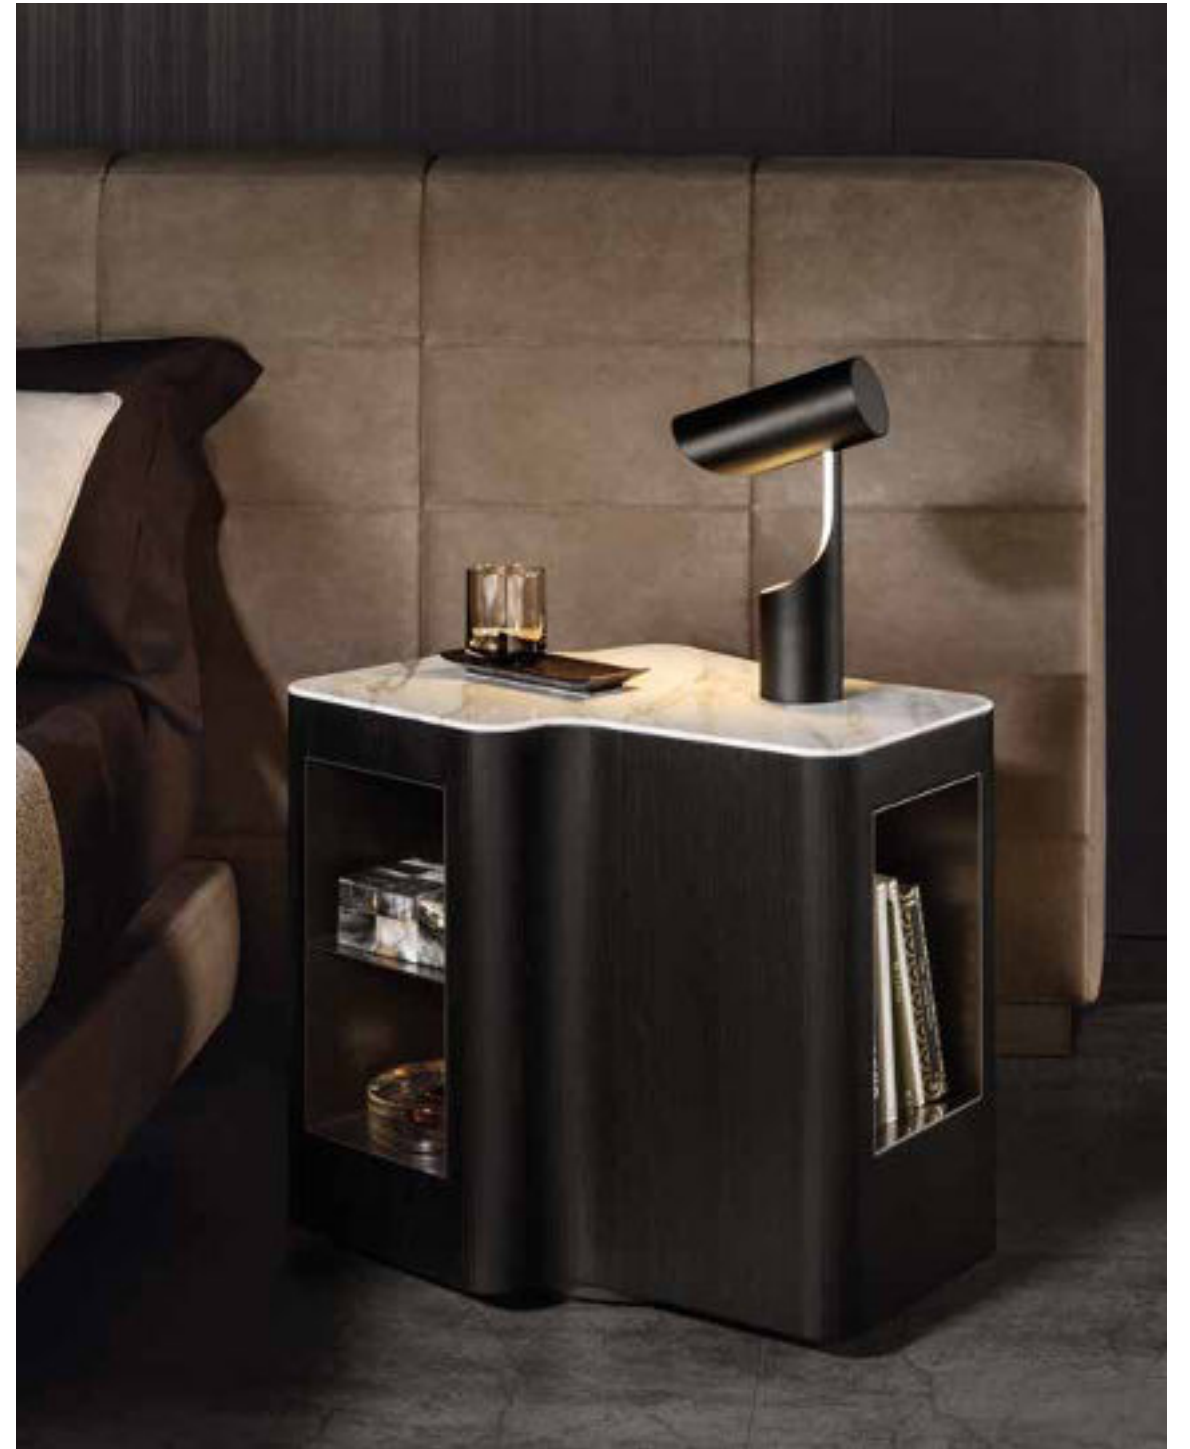

LOU COFFEE TABLE - MATT DIBBETS RUG
LOU SIDE TABLES - JACQUES ANGLED SOFA - DIBBETS "RIM" RUGS