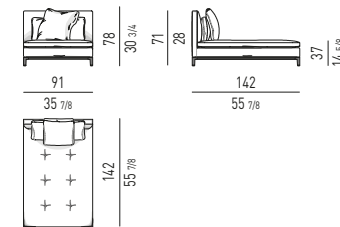

ANDERSEN LOVECHAIR / ANDERSEN PAOLINA / ANDERSEN DAYBED Rodolfo Dordoni design

LOVECHAIR

PAOLINA SEAT H37 - COD. A

PAOLINA SEAT H42 - COD. B

PAOLINA SEAT H42 - COD. C

DAYBED

**PANCHE
BENCHES**

**CUSCINO PER PANCA
CUSHION FOR BENCH**