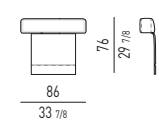

POSIZIONE POGGIATESTA | HEADREST POSITION

COMPOSITION A

- 01 ALEXANDER "DROP" CHAISE-LONGUE LOW SX CM 162X162 H83
- 02 ALEXANDER CENTRAL ELEMENT LOW CM 160X105 H83
- 03 ALEXANDER ELEMENT WITH 1 ARMREST HIGH SX CM 162X105 H83
- 04 ALEXANDER "DROP" ELEMENT WITH 1 ARMREST LOW DX CM 162X105 H83
- 05 RUSSELL ANGLED SOFA CM 222X121 H71
- 06 RUSSELL FIXED ARMCHAIR CM 87X85 H70
- 07 BODEN SIDE TABLE Ø CM 34 H51
- 08 RAYS COFFEE TABLE CM 100X69,5 H36
- 09 MILTON COFFEE TABLE CM 120X120 H25
- 10 DAMIER OTTOMAN CM 45X45 H38
- 11 DAMIER OTTOMAN CM 115X55 H30
- 12 CARSON BOOKCASES CM 180X40 H147
- 13 RUSSELL "LOUNGE" SWIVEL LITTLE ARMCHAIR CM 65X63 H72
- 14 OLIVER LOUNGE TABLE CM 130X75 H66
- 15 CESAR COFFEE TABLE/STOOL VERSION A Ø CM 36 H45
- 16 DIBBETS "IPANEMA" RUG CM 650X400