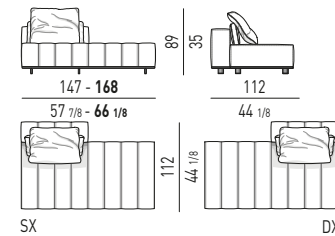

ELEMENTI PENISOLA | OPEN-END ELEMENTS

ELEMENTO PENISOLA CM 147 - 168 - SCHIENALE CM 84
OPEN-END ELEMENT CM 147 - 168 - BACKREST CM 84