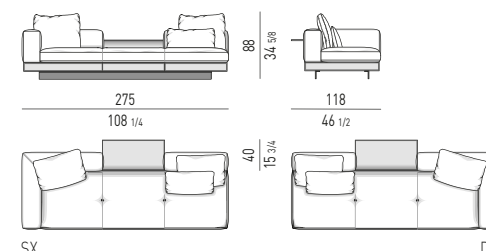

ELEMENTO TERMINALE OPEN CON **FLAP** CM 275
OPEN ELEMENT WITH 1 ARMREST AND **FLAP** CM 275