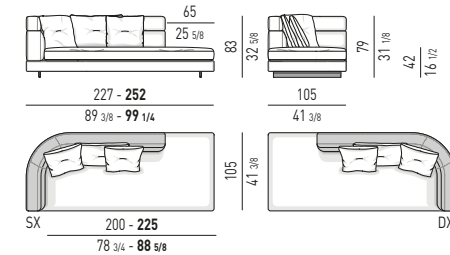

ELEMENTI TERMINALI PENISOLA | OPEN-END ELEMENTS WITH 1 ARMREST

"DROP" ELEMENTI TERMINALI PENISOLA LOW CM 227 - 252
"DROP" OPEN-END ELEMENTS WITH 1 ARMREST LOW CM 227 - 252

"DROP" ELEMENTI TERMINALI PENISOLA HIGH CM 227 - 252
"DROP" OPEN-END ELEMENTS WITH 1 ARMREST HIGH CM 227 - 252