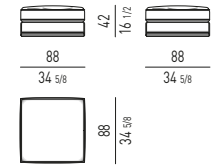

WEST BENCH

ELEMENTI PANCA | BENCH ELEMENTS
PANCA CM 88X173
BENCH CM 88X173

PANCA CM 114X114
BENCH CM 114X114

PANCA CM 78X114 - 88X114
BENCH CM 78X114 - 88X114

PANCA CM 88X88
BENCH CM 88X88

POUF | OTTOMANS

POUF CON FASCIA | OTTOMAN WITH STRIP