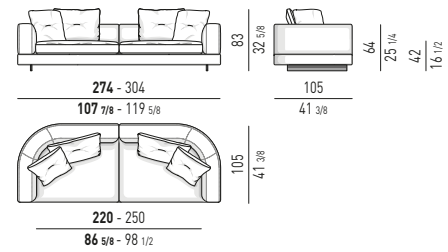

ALEXANDER "DROP" Rodolfo Dordoni design

DIVANI | SOFAS

"DROP" DIVANI LOW CM 274 - 304
"DROP" SOFAS LOW CM 274 - 304