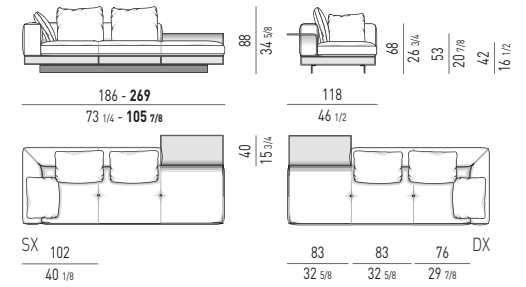

ELEMENTI ANGOLARI TERMINALI PENISOLA CON **FLAP** CM 186X118 - **269X118**
CORNER OPEN-END ELEMENTS WITH 1 ARMREST AND **FLAP** CM 186X118 - **269X118**