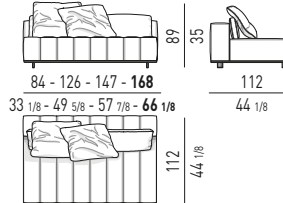

ELEMENTI CENTRALI | CENTRAL ELEMENTS

ELEMENTO CENTRALE CM 84 - 126 - 147 - 168
CENTRAL ELEMENT CM 84 - 126 - 147 - 168