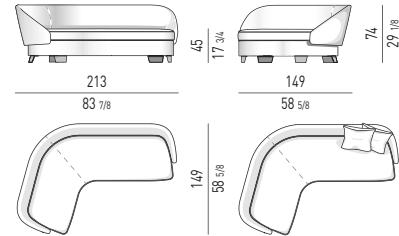

**DIVANO CURVO
ANGLED SOFA**