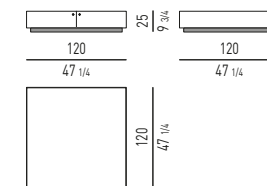

PIANO MARMO ROSSO LEVANTO
ROSSO LEVANTO MARBLE TOP