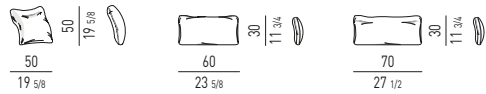

**CUSCINI OPTIONAL
OPTIONAL CUSHIONS**