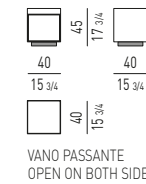

PIANO MARMO ROSSO LEVANTO
ROSSO LEVANTO MARBLE TOP