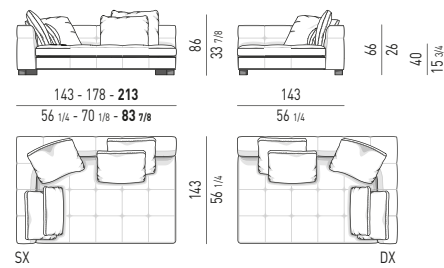

DIVANI CHAISE-LONGUE | SOFA CHAISE-LONGUES

DIVANI CHAISE-LONGUE CM 143X143 - 178X143 - **213X143**
SOFAS CHAISE-LONGUE CM 143X143 - 178X143 - **213X143**