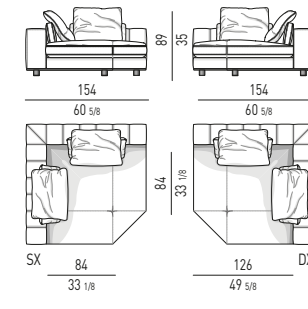

CHAISE-LONGUE CM 154X154