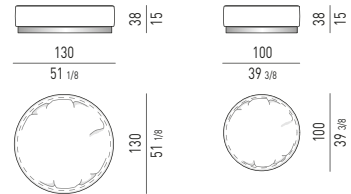

CHAISE-LONGUE EXTRA LARGE CM 131X157
EXTRA LARGE CHAISE-LONGUE CM 131X157

POUF OTTOMANS

POUF OTTOMANS *

* RIVESTIMENTO PONY LOOK / ZEBRA LOOK - PONY CENERE
PONY LOOK / ZEBRA LOOK - PONY CENERE COVER

LESLIE Rodolfo Dordoni design