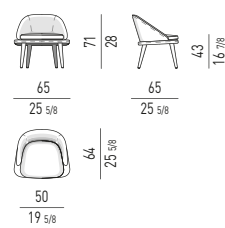

**POLTRONCINA LEGS
LEGS LITTLE ARMCHAIR ***