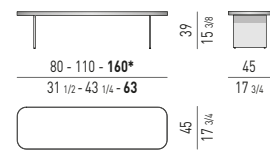

PIANO MARMO ZEBRINO | ZEBRINO MARBLE TOP

SIDE TABLES