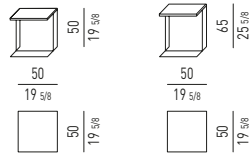

LEGER

PIANO LAMIERA / PIANO VETRO
LAPPED TOP / GLASS TOP