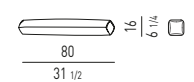

ANDERSEN LOVECHAIR / ANDERSEN PAOLINA / ANDERSEN DAYBED Rodolfo Dordoni design

LOVECHAIR

PAOLINA SEAT H37 - COD. A

PAOLINA SEAT H42 - COD. B

PAOLINA SEAT H42 - COD. C

DAYBED

**PANCHE
BENCHES**

**CUSCINO PER PANCA
CUSHION FOR BENCH**