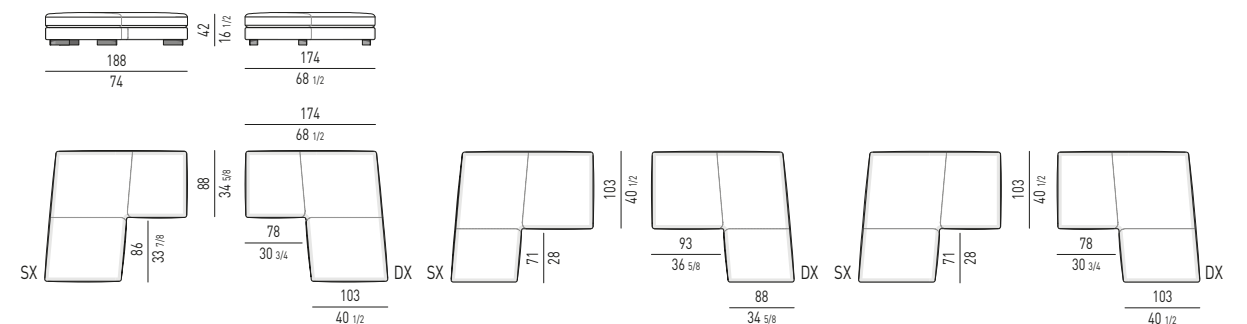

PANCA CHAISE-LONGUE CM 188
BENCH CHAISE-LONGUE CM 188

COD. **G93** 188x174P_A   COD. **G94** 188x174P_B   COD. **G95** 188x174P_C   COD. **G96** 188x174P_D   COD. **G97** 188x174P_E   COD. **G98** 188x174P_F