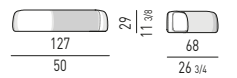

**SCHIENALE AMOVIBILE OPTIONAL
OPTIONAL REMOVABLE BACKREST**