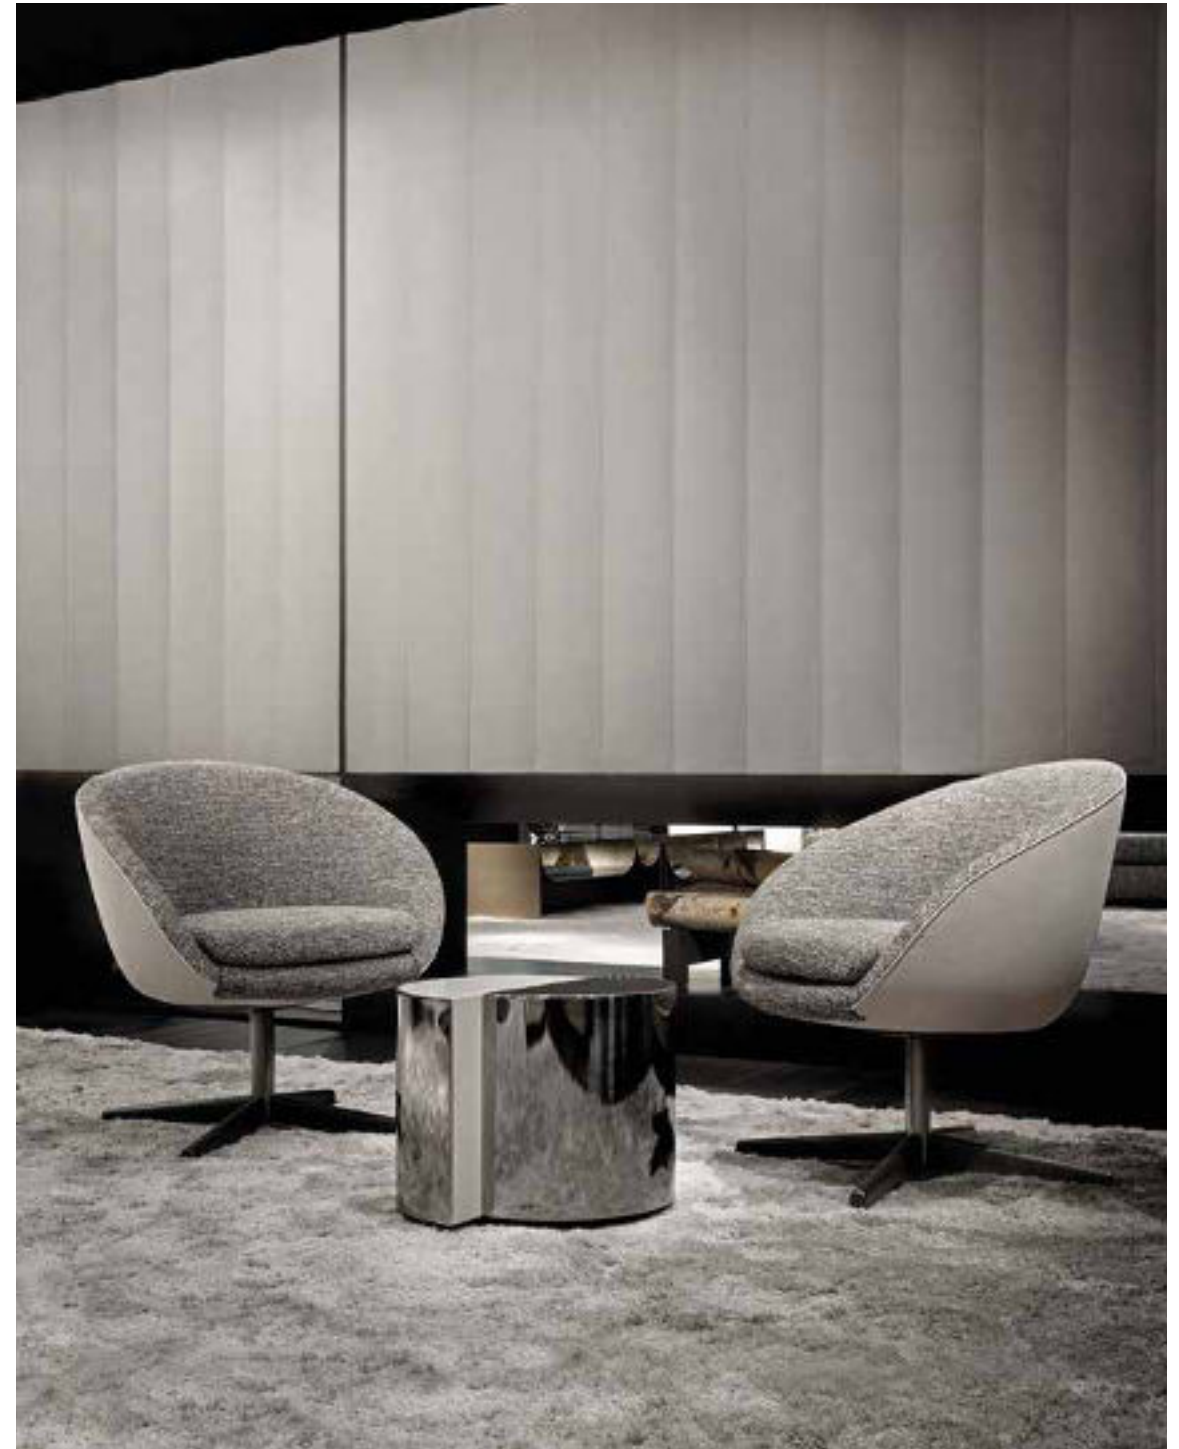

RUSSELL FIXED ARMCHAIR
BODEN SIDE TABLE - BLANCHE LAMPS - WISP RUG

RUSSELL "LOUNGE" FIXED LITTLE ARMCHAIRS - OLIVER SIDE TABLE - SHIELDS COFFEE TABLE - WISP RUG
RUSSELL "LOUNGE" SWIVEL LITTLE ARMCHAIRS - SHIELDS SIDE TABLE - WISP RUG