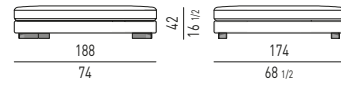

**ELEMENTO PANCA INCLINATA CM 188
INCLINED BENCH ELEMENT CM 188**