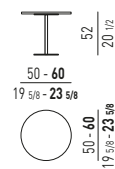

PIANO CORIAN®
CORIAN® TOP