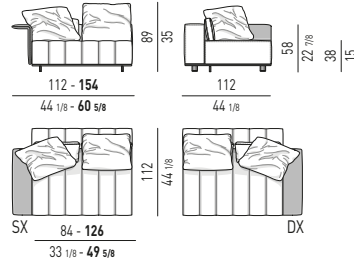

FREEMAN "TAILOR MIX" ELEMENTS

ELEMENTI TERMINALI | ELEMENTS WITH 1 ARMREST

ELEMENTO TERMINALE CM 112 - 154
ELEMENT WITH 1 ARMREST CM 112 - 154