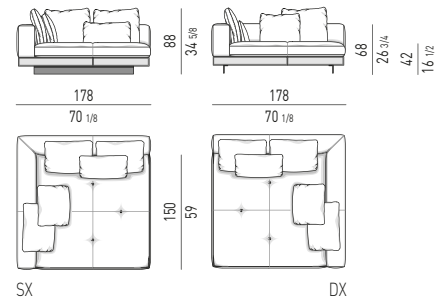

CHAISE-LONGUES SQUARE LARGE

CHAISE-LONGUE SQUARE **LARGE** CM 178X178
CHAISE-LONGUE SQUARE **LARGE** CM 178X178

CHAISE-LONGUE SQUARE **LARGE CON FLAP** CM 194X178
CHAISE-LONGUE SQUARE **LARGE WITH FLAP** CM 194X178