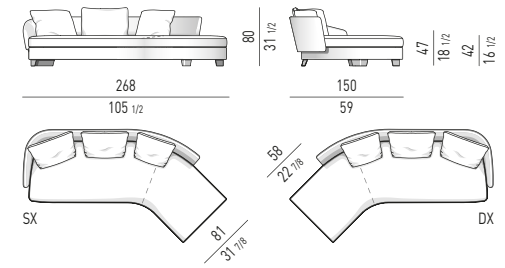

**DIVANO CURVO OPEN CM 268
OPEN ROUND SOFA CM 268**