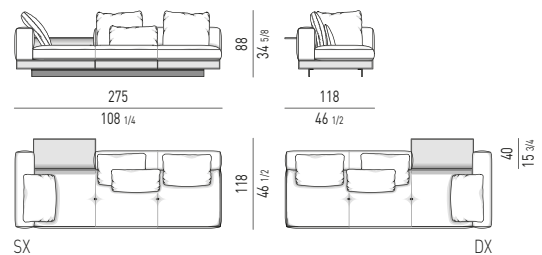

ELEMENTO DAYBED CON **FLAP** CM 275
DAYBED ELEMENT WITH **FLAP** CM 275