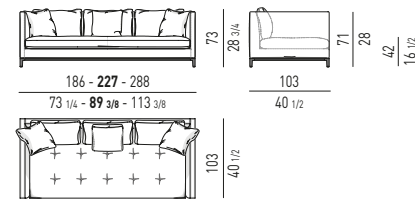

ANDERSEN SLIM 103 "QUILT" Rodolfo Dordoni design

DIVANI SOFAS