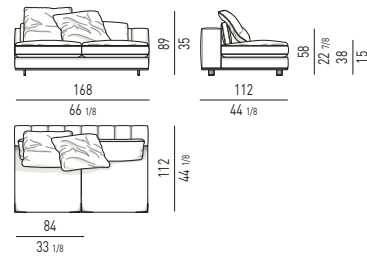

ELEMENTI CENTRALI | CENTRAL ELEMENTS

ELEMENTO CENTRALE CM 168
CENTRAL ELEMENT CM 168