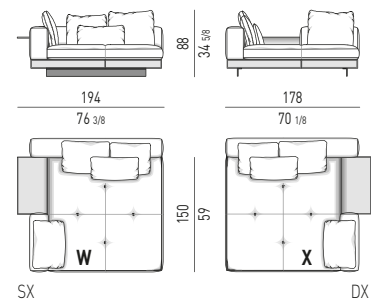

CHAISE-LONGUE SQUARE **LARGE CON FLAP** CM 194X178
CHAISE-LONGUE SQUARE **LARGE WITH FLAP** CM 194X178