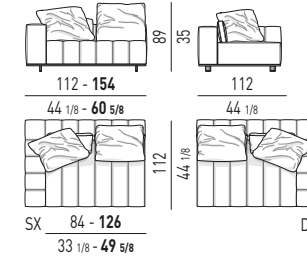

ELEMENTI TERMINALI | ELEMENTS WITH 1 ARMREST

ELEMENTO TERMINALE CM 112 - 154
ELEMENT WITH 1 ARMREST CM 112 - 154