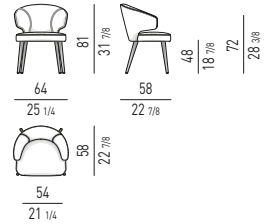

ASTON "DINING"

**POLTRONCINA
LITTLE ARMCHAIR**