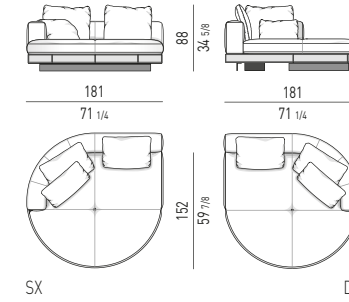

CHAISE-LONGUE ROUND **LARGE** CM 181X181
CHAISE-LONGUE ROUND **LARGE** CM 181X181