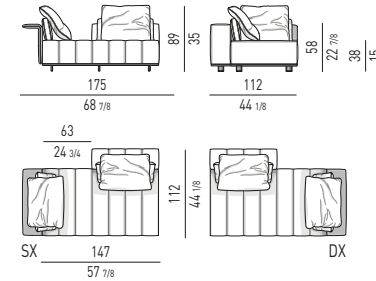

ELEMENTI DAYBED | DAYBED ELEMENTS

ELEMENTO DAYBED CM 175 - SCHIENALE CM 84
DAYBED ELEMENT CM 175 - BACKREST CM 84