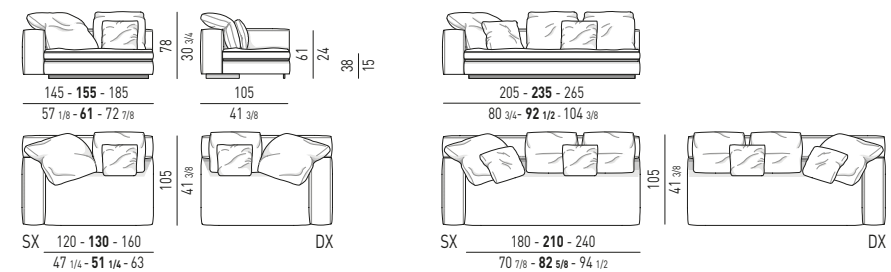

ELEMENTI TERMINALI | ELEMENTS WITH 1 ARMREST