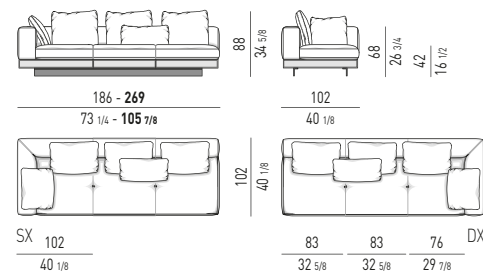

ELEMENTI ANGOLARI TERMINALI | CORNER ELEMENTS WITH 1 ARMREST

ELEMENTI ANGOLARI TERMINALI CM 186X102 - **269X102**
CORNER ELEMENTS WITH 1 ARMREST CM 186X102 - **269X102**