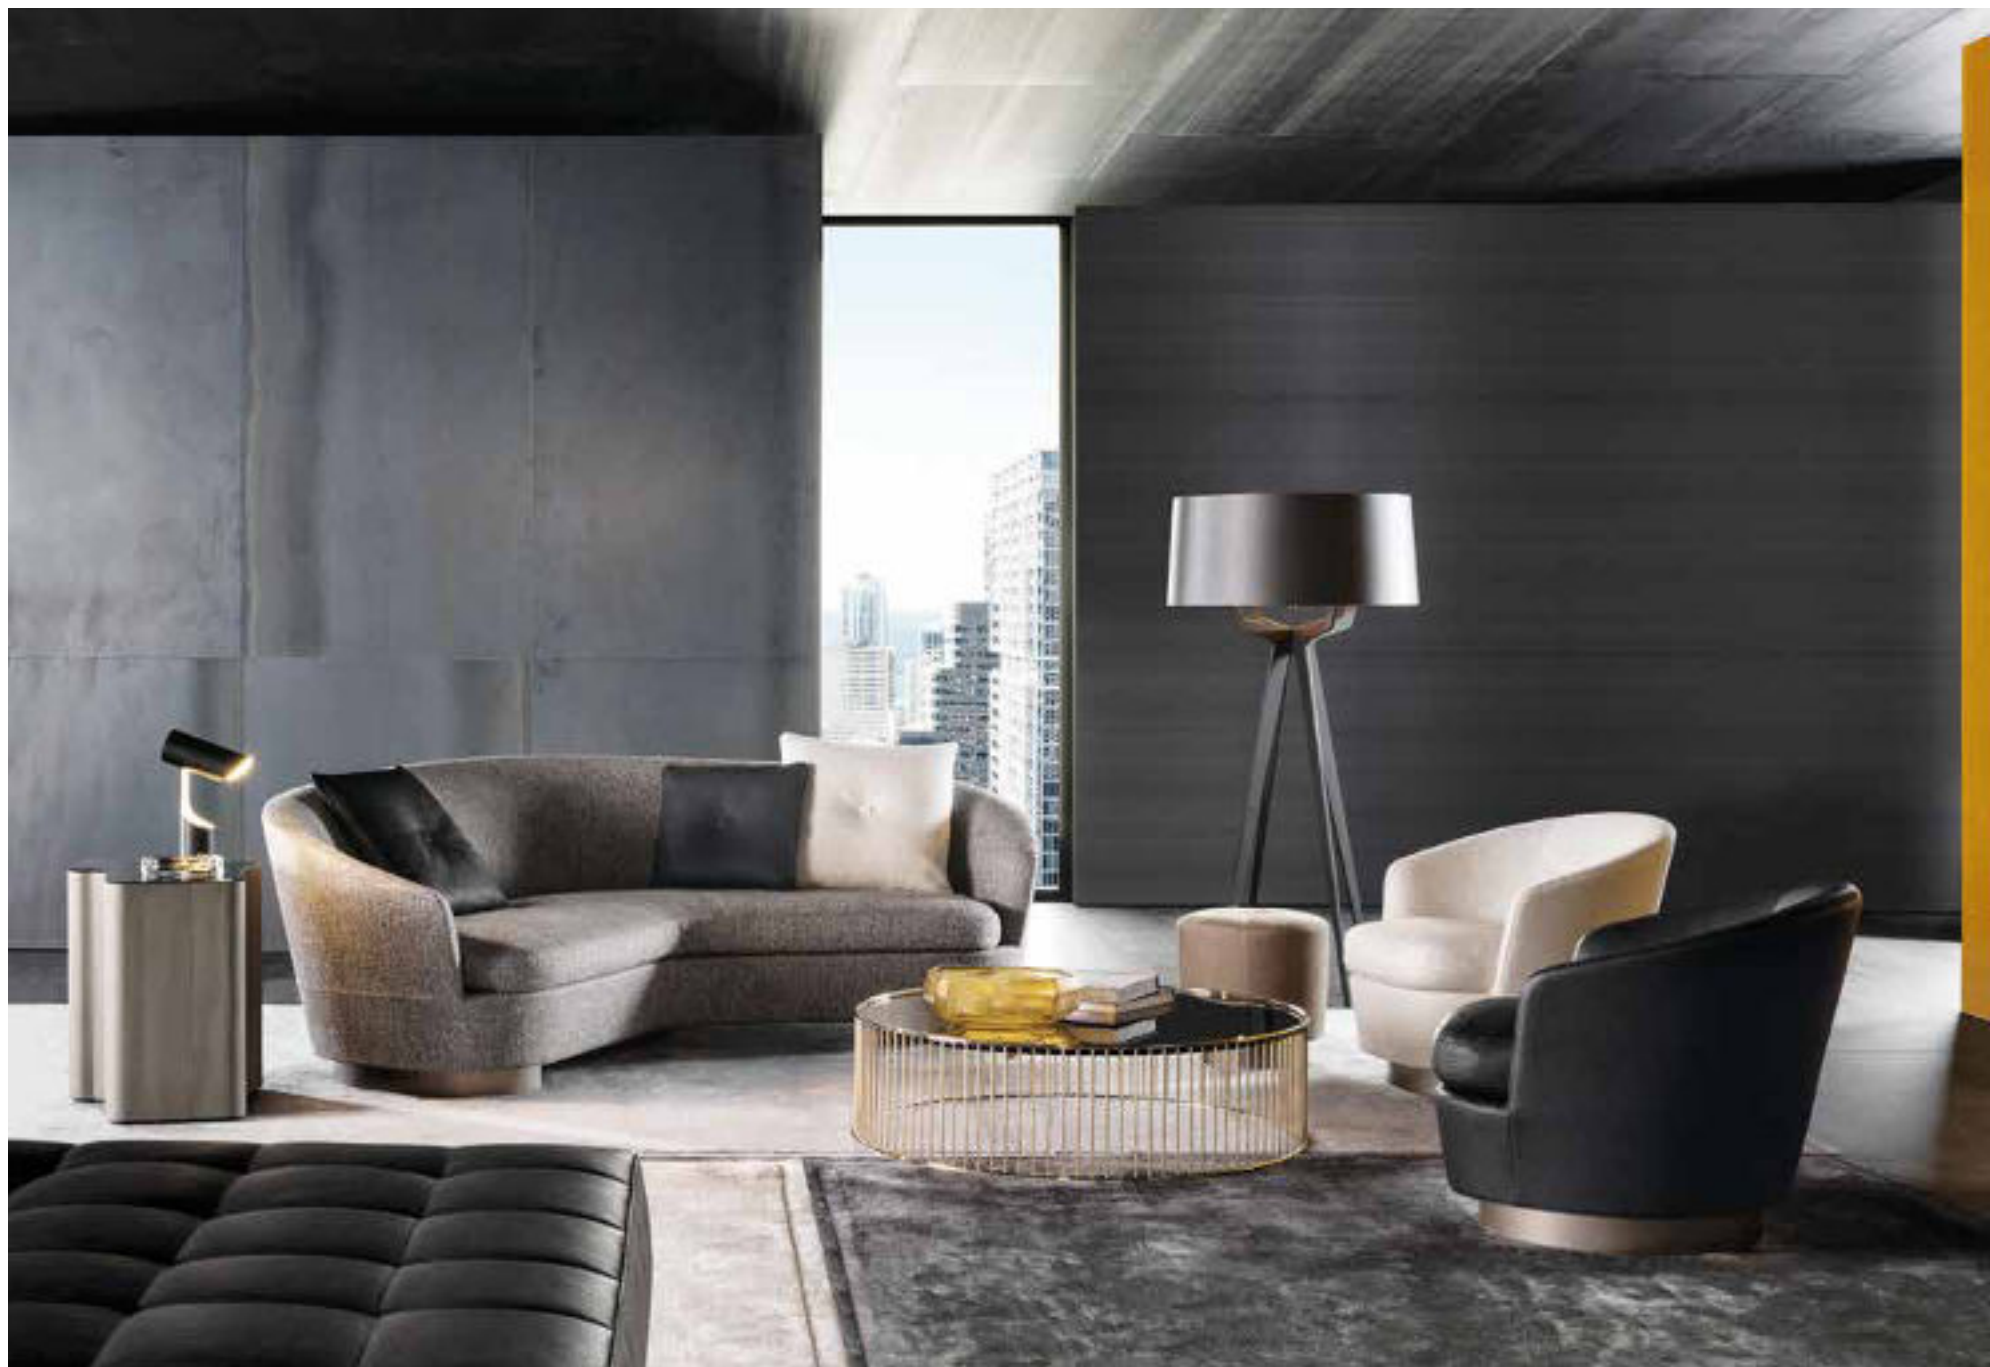

Seating collection

JACQUES

Rodolfo Dordoni design

JACQUES ANGLED SOFA

JACQUES "LOW" ARMCHAIRS AND OTTOMAN

LOU SIDE TABLE - CAULFIELD "GOLD" COFFEE TABLE

LAWRENCE "CLAN" OTTOMAN - DIBBETS "RIM" RUGS