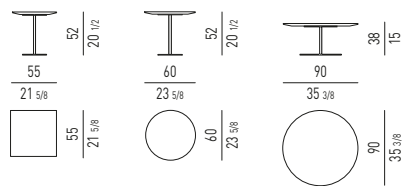

PIANO MARMO MARQUINA
MARQUINA MARBLE TOP