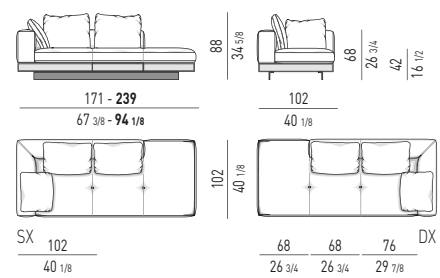

ELEMENTI ANGOLARI TERMINALI PENISOLA | CORNER OPEN-END ELEMENTS WITH 1 ARMREST

ELEMENTI ANGOLARI TERMINALI PENISOLA CM **171X102 - 239X102**
CORNER OPEN-END ELEMENTS WITH 1 ARMREST CM **171X102 - 239X102**