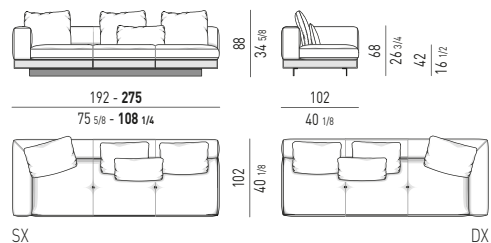

DIVANO-DAYBED CON **FLAP** CM 297
DAYBED-SOFA WITH **FLAP** CM 297

ELEMENTO DAYBED CON **FLAP** CM 275
DAYBED ELEMENT WITH **FLAP** CM 275

ELEMENTI TERMINALI | ELEMENTS WITH 1 ARMREST

ELEMENTI TERMINALI CM 192 - 275
ELEMENTS WITH 1 ARMREST CM 192 - 275