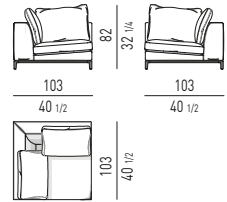

**ELEMENTO ANGOLARE
CORNER ELEMENT**