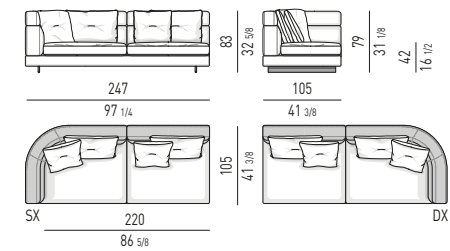

"DROP" ELEMENTO TERMINALE HIGH CM 247
"DROP" ELEMENT WITH 1 ARMREST HIGH CM 247