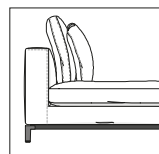

INDICAZIONI SULL'AGGREGABILITÀ DEGLI ELEMENTI ANDERSEN | HOW TO JOIN THE ANDERSEN ELEMENTS

N.B.: gli elementi "Sofa" non possono essere aggregati ai "Divani Angolari Penisola" e ai "Divani Terminali Angolari" per la differente sezione dello schienale. Gli elementi "Sofa con 1 Bracciolo" (158 e 185 cm) e gli elementi "Sofa Penisola con 1 Bracciolo" (268 cm) possono essere aggregati esclusivamente agli altri elementi "Sofa".
N.B.: "Sofa" elements cannot be joined to "Open-End Corner Sofas" and to "Corner Sofas with 1 Armrest" due to the different section of the backrest. The "Sofa Elements with 1 Armrest" (158 and 185 cm) and the "Open-End Sofa Elements with 1 Armrest" (268 cm) can be joined only to the other "Sofa" elements.

Sezione dello schienale e del bracciolo degli elementi "Sofa".
Backrest and armrest's section of the "Sofa" elements.