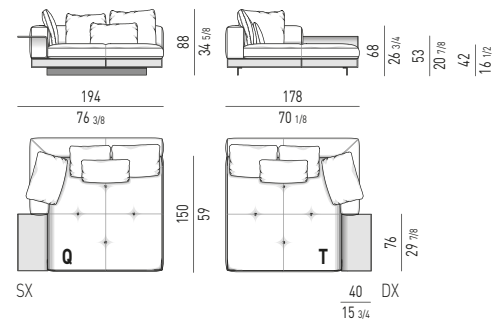

CHAISE-LONGUE SQUARE **LARGE CON FLAP** CM 194X178
CHAISE-LONGUE SQUARE **LARGE WITH FLAP** CM 194X178