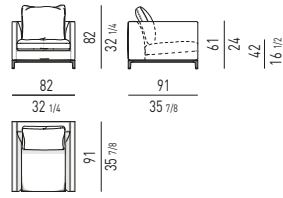

**POLTRONA
ARMCHAIR**