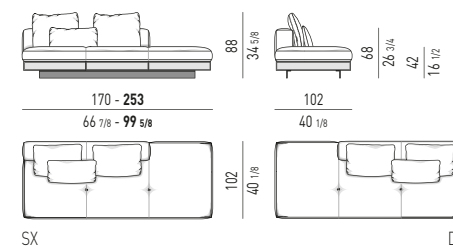

ELEMENTI PENISOLA | OPEN-END ELEMENTS

ELEMENTI PENISOLA CM 170 - 253
OPEN-END ELEMENTS CM 170 - 253