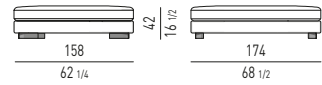

**ELEMENTI PANCA INCLINATI
INCLINED BENCH ELEMENTS**

**ELEMENTO PANCA INCLINATA CM 158
INCLINED BENCH ELEMENT CM 158**