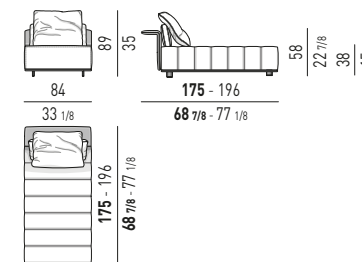

ELEMENTO DAYBED | DAYBED ELEMENT

ELEMENTO DAYBED CM 196 - SCHIENALE CM 84
DAYBED ELEMENT CM 196 - BACKREST CM 84

COUCHES

COUCH CM 84X175 / 84X196

CHAISE-LONGUES

CHAISE-LONGUE CM 112X175

CHAISE-LONGUE CM 112X196