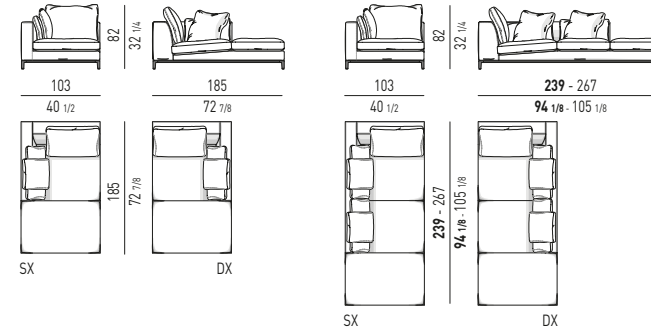

**DIVANI ANGOLARI PENISOLA
OPEN-END CORNER SOFAS**