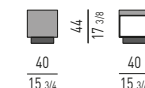

HOPE Rodolfo Dordoni design

VANO PASSANTE
OPEN ON BOTH SIDES