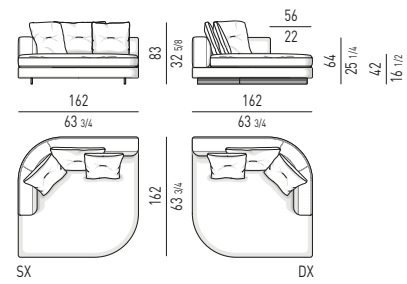

CHAISE-LONGUES

"DROP" CHAISE-LONGUE LOW CM 162X162
"DROP" CHAISE-LONGUE LOW CM 162X162