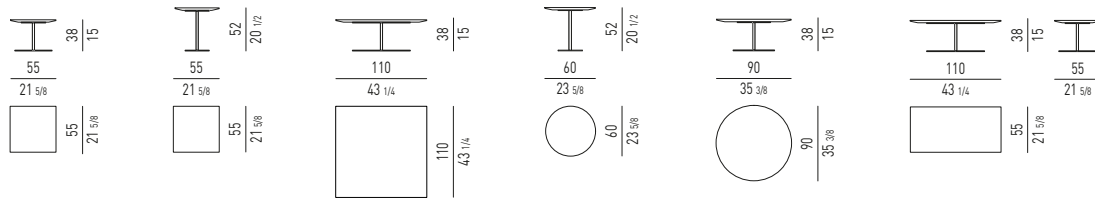

BELLGIO Gordon Guillaumier design

PIANO MARMO CALACATTA
CALACATTA MARBLE TOP