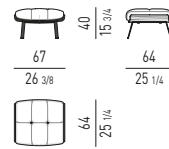

CUSCINO IN PELLE
CUSHION IN LEATHER