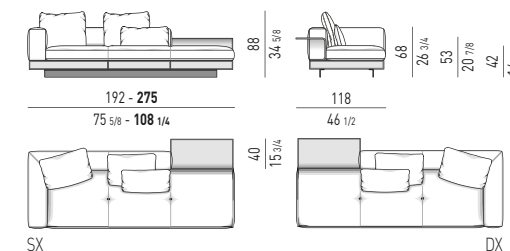

ELEMENTI TERMINALI PENISOLA | OPEN-END ELEMENTS WITH 1 ARMREST

ELEMENTI TERMINALI PENISOLA CON **FLAP** CM 192 - 275
OPEN-END ELEMENTS WITH 1 ARMREST AND **FLAP** CM 192 - 275