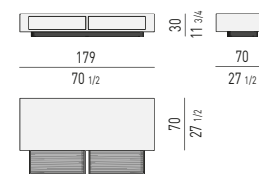

CONTENITORE ORIZZONTALE CON 2 CASSETTI HORIZONTAL SIDBOARD WITH 2 DRAWERS