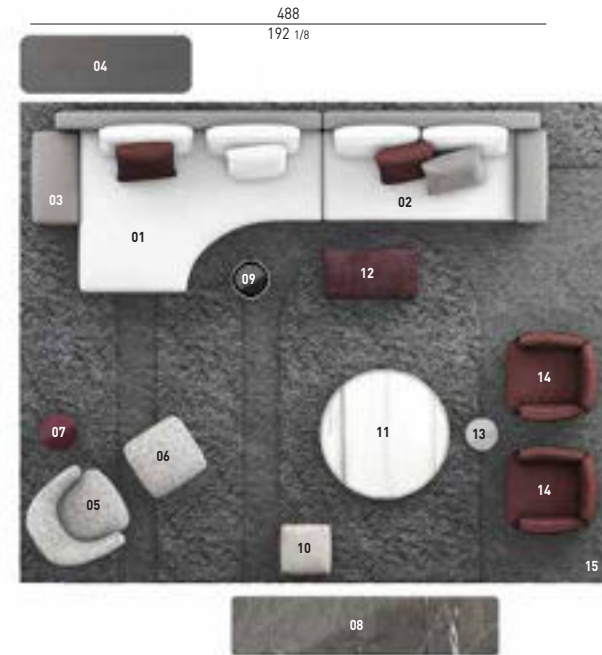

COMPOSITION A

- 01 DANIELS OFFSET SOFA CHAISE-LONGUE DX WITH EXTENSION CM 251X169 H80
- 02 DANIELS ELEMENT WITH 1 ARMREST DX CM 215X105 H80
- 03 DANIELS OTTOMAN WITH MAGNETS SX CM 44X89 H44
- 04 CLIVE CONSOLE TABLE CM 160X55 H60
- 05 ANGIE ARMCHAIR CM 88X94 H87
- 06 ANGIE FOOTSTOOL CM 64X56 H38
- 07 CESAR COFFEE TABLE/STOOL VERSION A Ø CM 36 H45
- 08 LOU 2020 LIVING/TV CONSOLE TABLE CM 249,5X55 H55,5
- 09 BAILLY SIDE TABLE Ø CM 35 H45
- 10 WEST OTTOMAN CM 48X48 H38
- 11 BAILLY COFFEE TABLE Ø CM 122 H25
- 12 WEST OTTOMAN CM 88X48 H38
- 13 ANISH SIDE TABLE Ø CM 30 H45
- 14 SHELLEY ARMCHAIRS CM 85X87 H70
- 15 WISP RELIEF RUG CM 550X450