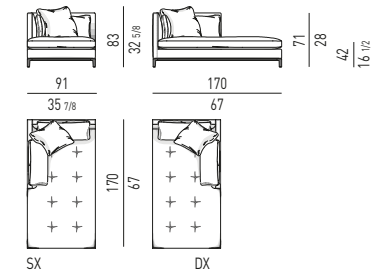

ANDERSEN LOVECHAIR / ANDERSEN PAOLINA / ANDERSEN DAYBED Rodolfo Dordoni design

LOVECHAIR

PAOLINA SEAT H37 - COD. A

PAOLINA SEAT H42 - COD. B

PAOLINA SEAT H42 - COD. C

DAYBED

**PANCHE
BENCHES**

**CUSCINO PER PANCA
CUSHION FOR BENCH**