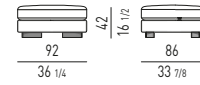

**POUF
OTTOMAN**