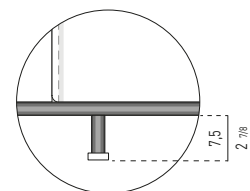

OPZIONI ALTEZZA PIEDINI | FEET HEIGHT OPTIONS

VERSIONE STANDARD
STANDARD VERSION