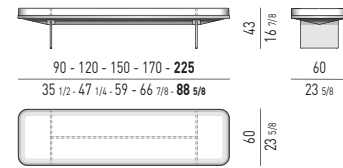

CLIVE Rodolfo Dordoni design

PANCHE
BENCHES

PIANO MARMO ZEBRINO | ZEBRINO MARBLE TOP

SIDE TABLES