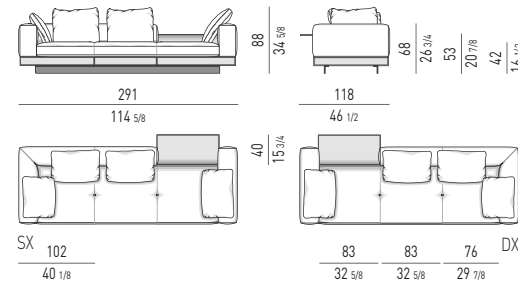

DIVANI ANGOLARI-DAYBED | CORNER SOFAS-DAYBED

DIVANO ANGOLARE-DAYBED CON **FLAP** CM 291X118 - SCHIENALE CM 182
CORNER SOFA-DAYBED WITH **FLAP** CM 291X118 - BACKREST CM 182