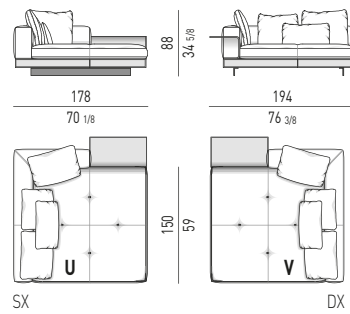

CHAISE-LONGUE SQUARE **LARGE CON FLAP** CM 178X194
CHAISE-LONGUE SQUARE **LARGE WITH FLAP** CM 178X194