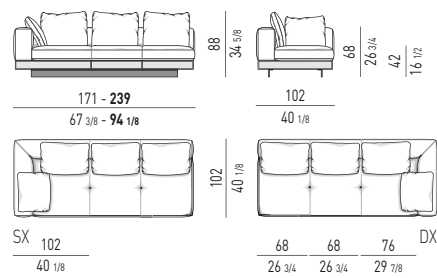

ELEMENTI ANGOLARI TERMINALI
CORNER ELEMENTS WITH 1 ARMREST

ELEMENTI ANGOLARI TERMINALI CM **171X102 - 239X102**
CORNER ELEMENTS WITH 1 ARMREST CM **171X102 - 239X102**