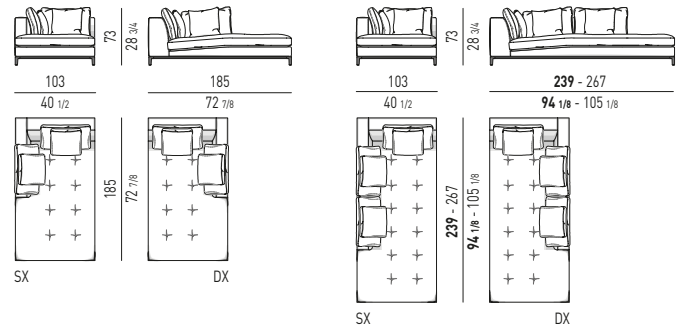

DIVANI ANGOLARI PENISOLA OPEN-END CORNER SOFAS