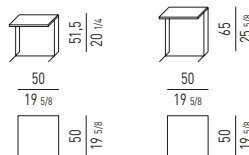

LEGER-HAMILTON

PIANO LAMIERA
PLATE TOP