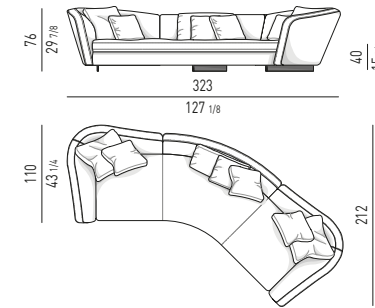

DIVANI SEMICURVI | SEMI-ROUND SOFAS

DIVANO SEMICURVO **MIX** CM 323
SEMI-ROUND SOFA **MIX** CM 323

Schienali alti | High backrests: L. cm 110
Schienale basso curvo | Low-curved backrest: L. cm 154

DIVANO SEMICURVO **MIX** CM 315
SEMI-ROUND SOFA **MIX** CM 315