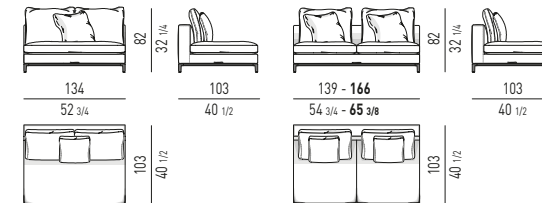

**ELEMENTI "SOFA"
"SOFA" ELEMENTS**