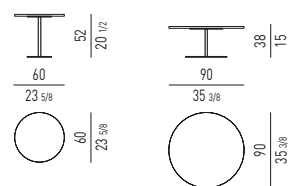

PIANO VETRO RIFLETTENTE
REFLECTING GLASS TOP