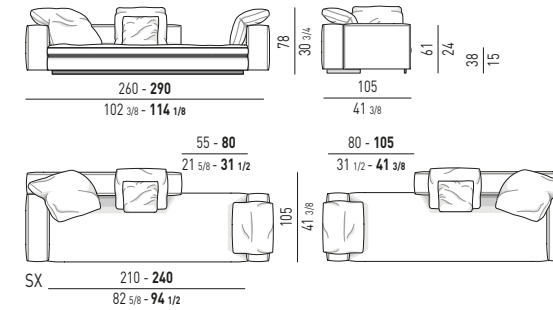

DIVANI-DAYBED | DAYBED-SOFAS

DIVANO-DAYBED CM 260 - 290 - SCHIENALE CM 180 - 185
DAYBED-SOFA CM 260 - 290 - BACKREST CM 180 - 185