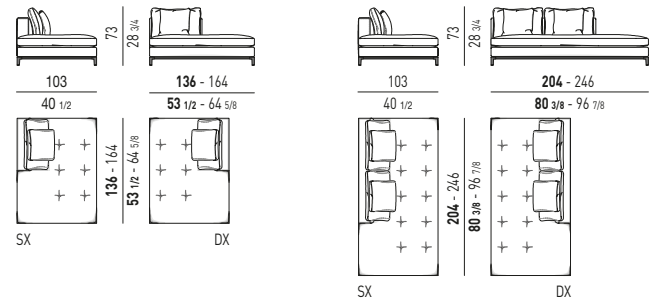

ELEMENTI "SOFA" "SOFA" ELEMENTS

ELEMENTI "SOFA" CON PENISOLA OPEN-END "SOFA" ELEMENTS