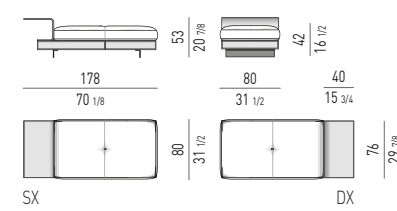

PANCA CON FLAP
BENCH WITH FLAP