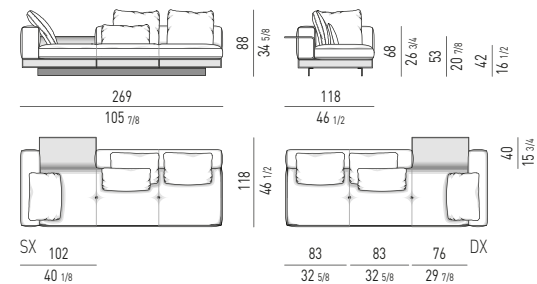

ELEMENTO ANGOLARE TERMINALE-DAYBED | CORNER ELEMENT WITH 1 ARMREST-DAYBED

ELEMENTO ANGOLARE TERMINALE-DAYBED CON **FLAP** CM 269X118
CORNER ELEMENT WITH 1 ARMREST-DAYBED AND **FLAP** CM 269X118