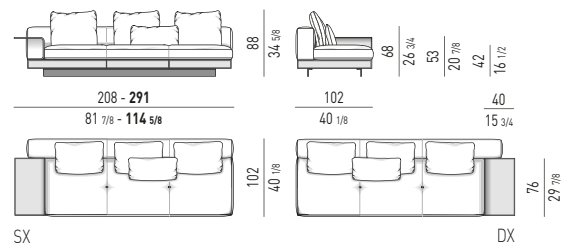

ELEMENTI TERMINALI CON **FLAP** CM 208 - 291
ELEMENTS WITH 1 ARMREST AND **FLAP** CM 208 - 291