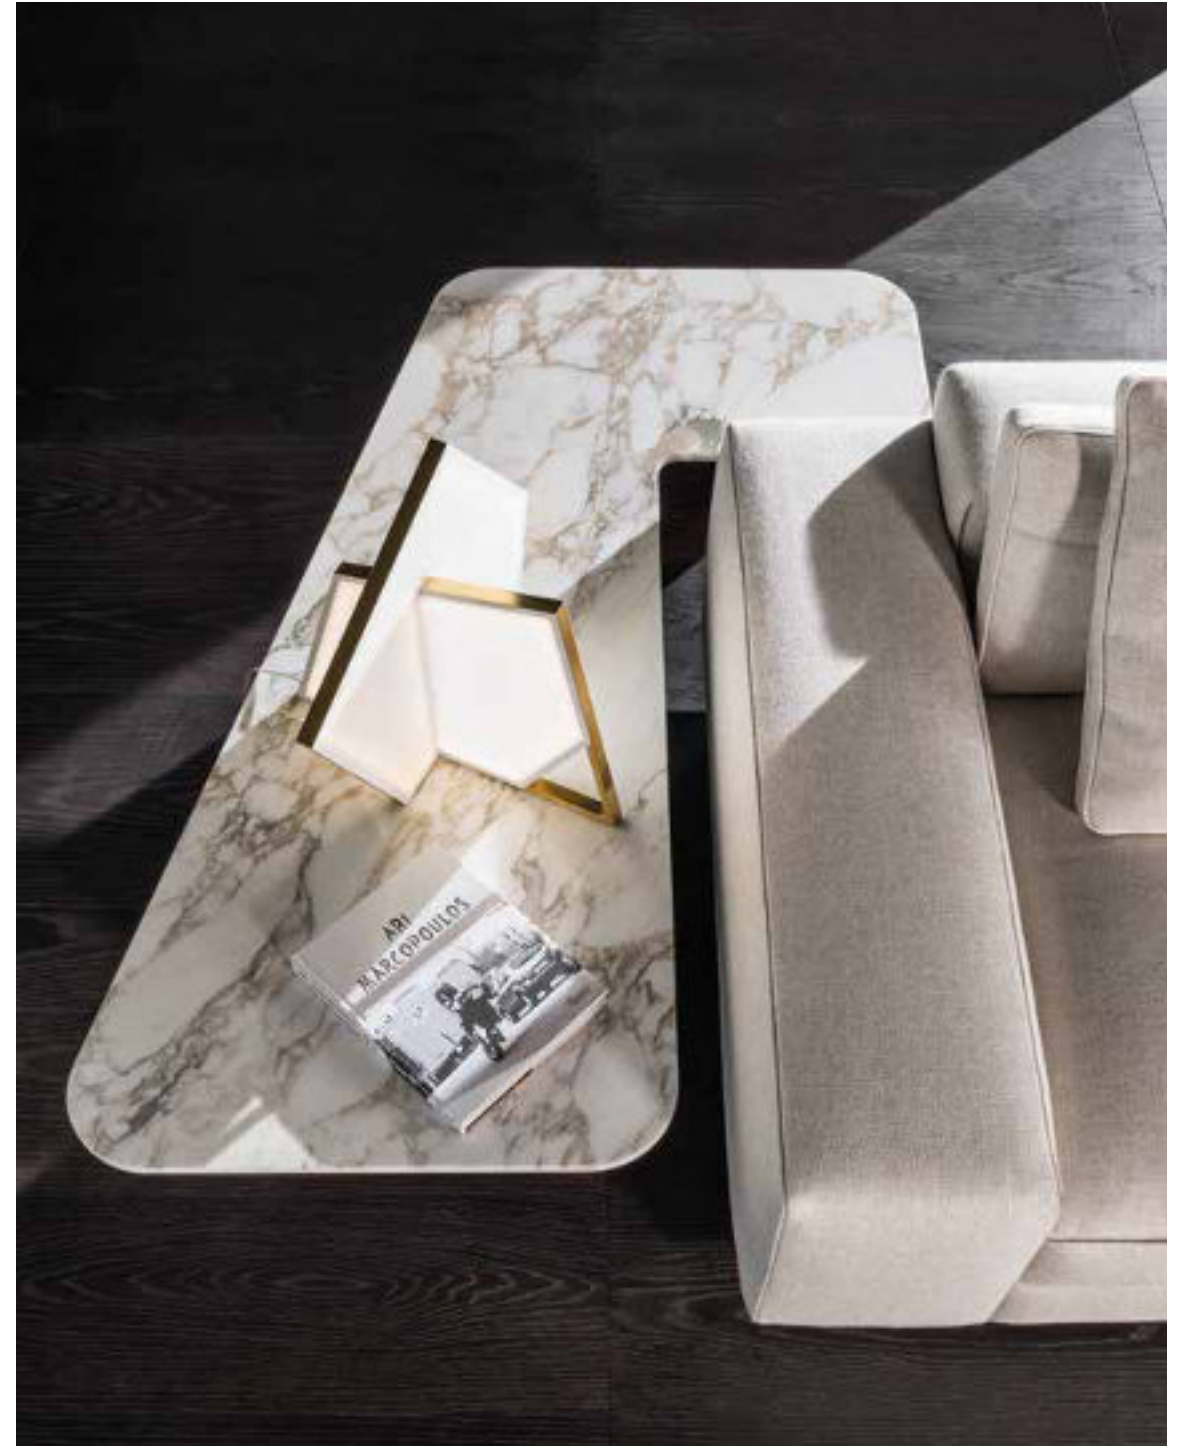

Coffee tables and console tables

SONG

Rodolfo Dordoni design

SONG CORNER CONSOLE
LAWRENCE MODULAR SEATING SYSTEM