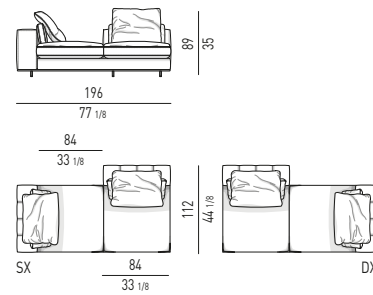

ELEMENTO DAYBED CM 196
DAYBED ELEMENT CM 196