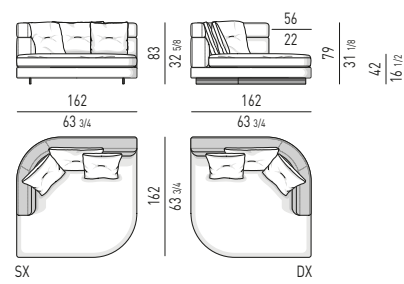

"DROP" CHAISE-LONGUE HIGH CM 162X162
"DROP" CHAISE-LONGUE HIGH CM 162X162