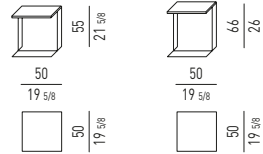

PIANO NOCE / PIANO CUOIO
WALNUT TOP / SADDLE-HIDE TOP