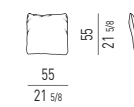

**CUSCINO OPTIONAL
OPTIONAL CUSHION**