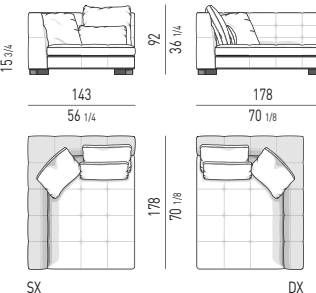

**CHAISE-LONGUE HIGH CM 143X178
HIGH CHAISE-LONGUE CM 143X178**