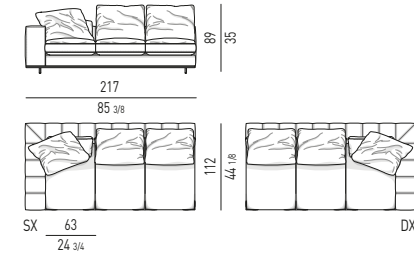

ELEMENTO TERMINALE CM 217
ELEMENT WITH 1 ARMREST CM 217