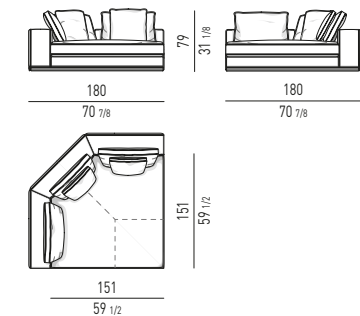

CHAISE-LONGUE PENTAGONO CM 180X180
CHAISE-LONGUE PENTAGON CM 180X180