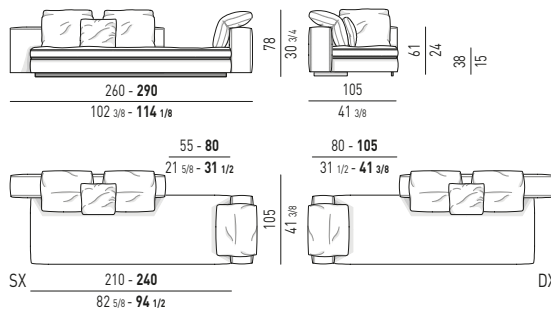

"OFFSET" DAYBED

"OFFSET" DAYBED CM 260 - 290 - SCHIENALE CM 180 - 185
"OFFSET" DAYBED CM 260 - 290 - BACKREST CM 180 - 185