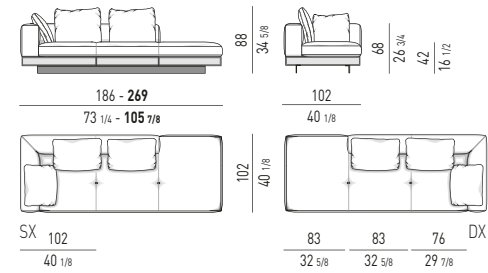

ELEMENTI ANGOLARI TERMINALI PENISOLA | CORNER OPEN-END ELEMENTS WITH 1 ARMREST

ELEMENTI ANGOLARI TERMINALI PENISOLA CM 186X102 - **269X102**
CORNER OPEN-END ELEMENTS WITH 1 ARMREST CM 186X102 - **269X102**