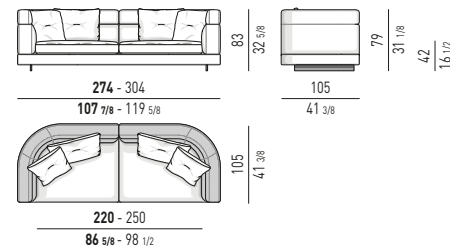

"DROP" DIVANI HIGH CM 274 - 304
"DROP" SOFAS HIGH CM 274 - 304