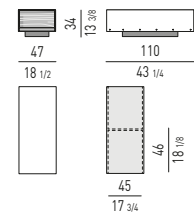

"GRAY" TAVOLINO OPTIONAL
"GRAY" OPTIONAL COFFEE TABLE