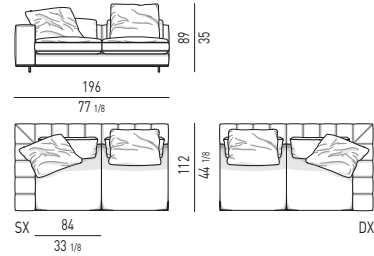

ELEMENTO TERMINALE CM 196
ELEMENT WITH 1 ARMREST CM 196