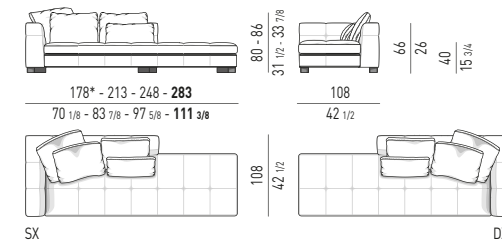

ELEMENTI TERMINALI PENISOLA | OPEN-END ELEMENTS WITH 1 ARMREST