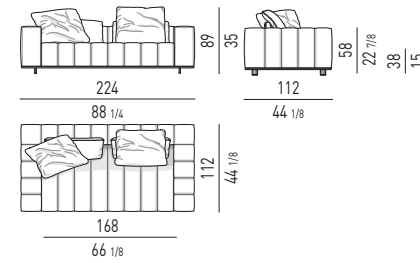

FREEMAN "TAILOR" Rodolfo Dordoni design

DIVANO | SOFA