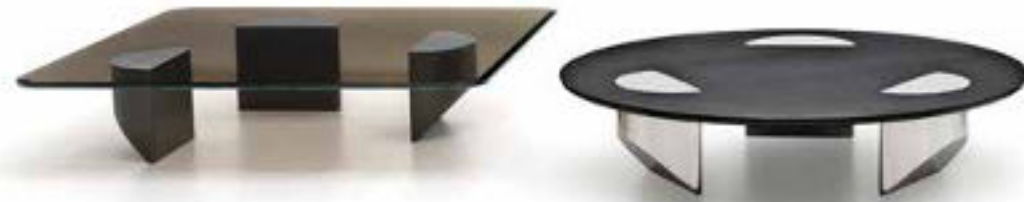

Coffee tables

KYLE

Rodolfo Dordoni design

KYLE SIDE TABLE
 QUINCY CHEVRON OTTOMAN
 BLAZER MODULAR SEATING SYSTEM
 OUTLINE RUG

Coffee tables

BLOCK

Rodolfo Dordoni design

BLOCK SIDE TABLE - BLAZER MODULAR SEATING SYSTEM - OSAKA RUG
BLOCK COFFEE TABLE - QUINCY CHEVRON OTTOMAN - CONNERY MODULAR SEATING SYSTEM - ALPS RUG

Coffee tables

WEDGE

nendo design

WEDGE COFFEE TABLE
 WEST OTTOMAN - AMBER SIDEBOARDS
 WISP ROUNDY RUG

[WEDGE](#) COFFEE TABLE - [DANIELS](#) MODULAR SEATING SYSTEM - [AMBER](#) OPEN STORAGE COFFEE TABLE - [WISP ROUNDY](#) RUG
[WEDGE](#) COFFEE TABLE - [WEST SADDLE-HIDE](#) MODULAR SEATING SYSTEM - [SIDE](#) COFFEE TABLE - [WISP ROUNDY](#) RUG