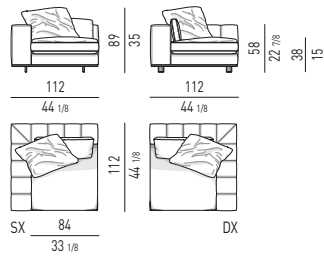

ELEMENTI TERMINALI | ELEMENTS WITH 1 ARMREST

ELEMENTO TERMINALE CM 112
ELEMENT WITH 1 ARMREST CM 112