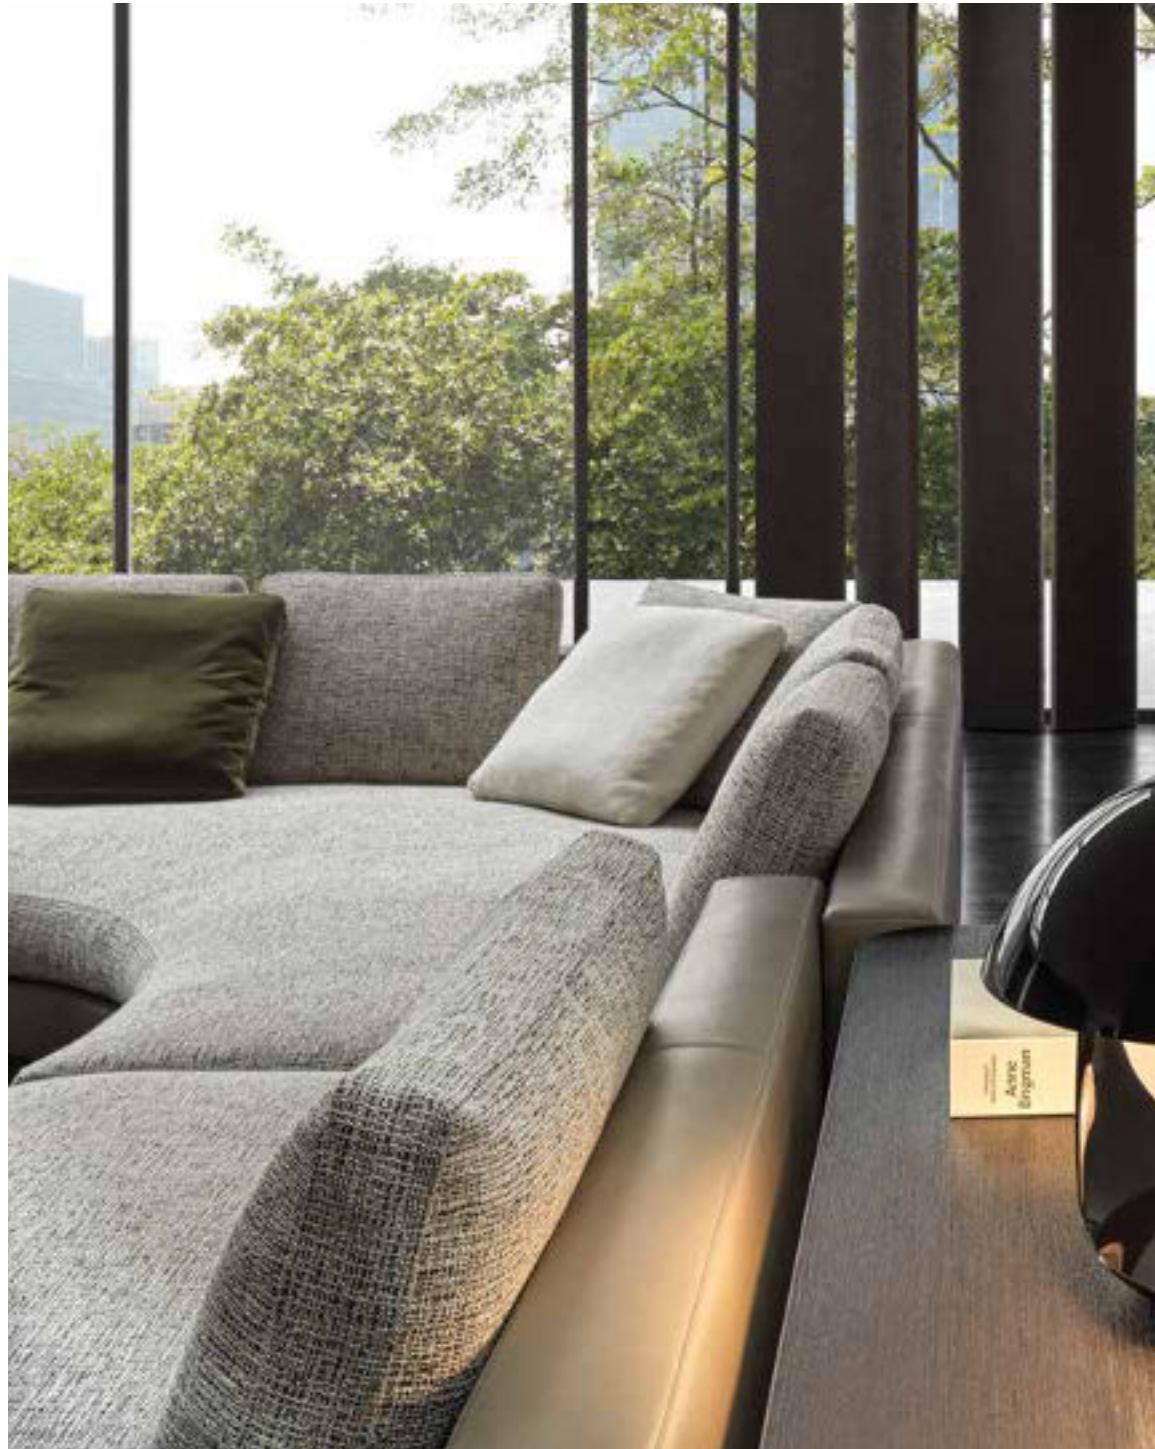

CHAISE-LONGUE ELEMENTS

LINEAR ELEMENTS

CURVED ELEMENTS

DANIELS MODULAR SEATING SYSTEM AND OTTOMAN - AMBER ROUND OPEN SIDEBORD
LAWSON "LOUNGE" ARMCHAIR - BANGLE COFFEE TABLE - BAILLY SIDE TABLE - CLIVE CONSOLE TABLE - WISP ROUNDY RUG