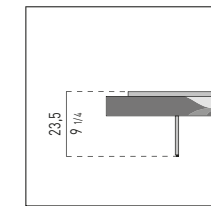

PIANO IN MARMO | MARBLE TOP