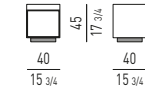

ELLIOTT Rodolfo Dordoni design

PIANO MARMO SAHARA NOIR / PIANO MARMO ARABESCATO PURPLE / PIANO RADICA DI FRASSINO / PIANO ROVERE
SAHARA NOIR MARBLE TOP / ARABESCATO PURPLE MARBLE TOP / ASH BRIARWOOD TOP / OAK TOP

VANO PASSANTE
OPEN ON BOTH SIDES