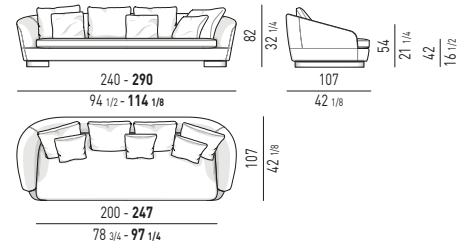

DIVANI "GRAND JACQUES" "GRAND JACQUES" SOFAS