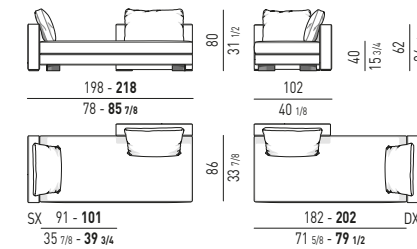

ELEMENTI DAYBED | DAYBED ELEMENTS

ELEMENTI DAYBED CM 198 - **218**
DAYBED ELEMENTS CM 198 - **218**