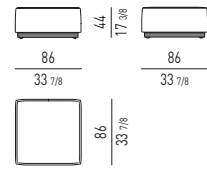

POUF STAND ALONE CM 86X86
OTTOMAN STAND ALONE CM 86X86