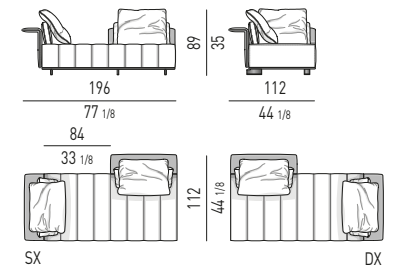

ELEMENTO DAYBED | DAYBED ELEMENT

ELEMENTO DAYBED CM 196 - SCHIENALE CM 84
DAYBED ELEMENT CM 196 - BACKREST CM 84

COUCHES

COUCH CM 84X175 / 84X196

CHAISE-LONGUES

CHAISE-LONGUE CM 112X175

CHAISE-LONGUE CM 112X196