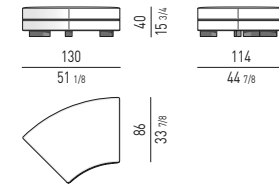

PANCA SEMICURVA | SEMI-ROUND BENCH