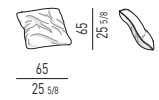

CUSCINO SCHIENALE OPTIONAL "FREEMAN"
"FREEMAN" OPTIONAL BACK CUSHION