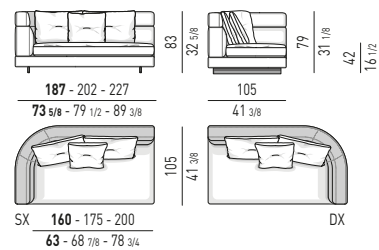

"DROP" ELEMENTI TERMINALI HIGH CM 187 - 202 - 227
"DROP" ELEMENTS WITH 1 ARMREST HIGH CM 187 - 202 - 227