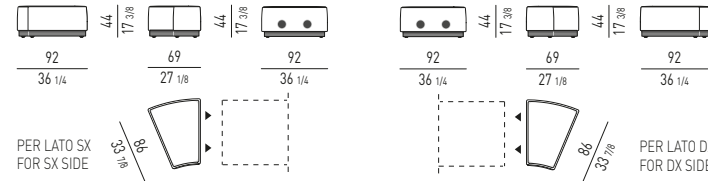

POUF SEMICURVO CON MAGNETI CM 69X92
SEMI-ROUND OTTOMAN WITH MAGNETS CM 69X92