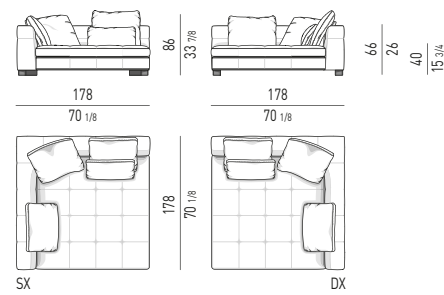

DIVANO CHAISE-LONGUE CM **178X178**
SOFA CHAISE-LONGUE CM **178X178**