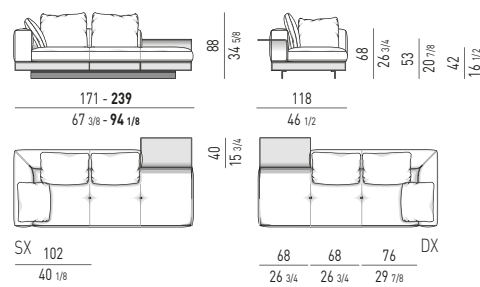

ELEMENTI ANGOLARI TERMINALI PENISOLA CON **FLAP CM 171X118 - 239X118**
CORNER OPEN-END ELEMENT WITH 1 ARMREST AND **FLAP CM 171X118 - 239X118**