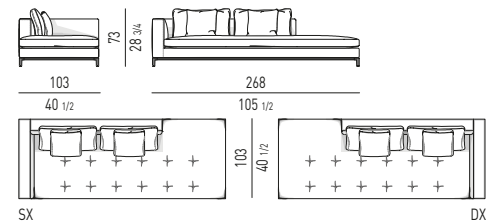

ELEMENTO "SOFA" PENISOLA CON 1 BRACCIOLO OPEN-END "SOFA" ELEMENT WITH 1 ARMREST