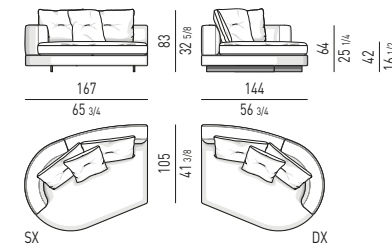

ELEMENTI TERMINALI "RAY" | ELEMENTS WITH 1 ARMREST "RAY"

"DROP" ELEMENTO TERMINALE RAY - LOW CM 167X144
"DROP" ELEMENT WITH 1 ARMREST RAY - LOW CM 167X144