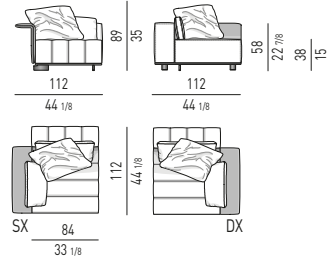

ELEMENTO ANGOLARE | CORNER ELEMENT

ELEMENTO ANGOLARE CM 112
CORNER ELEMENT CM 112