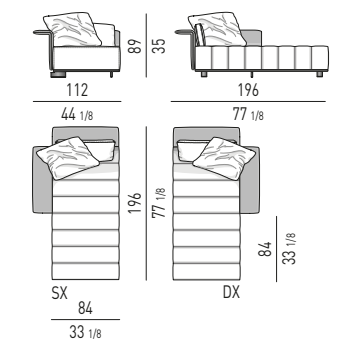

ELEMENTO DAYBED | DAYBED ELEMENT

ELEMENTO DAYBED CM 196 - SCHIENALE CM 84
DAYBED ELEMENT CM 196 - BACKREST CM 84

COUCHES

COUCH CM 84X175 / 84X196

CHAISE-LONGUES

CHAISE-LONGUE CM 112X175

CHAISE-LONGUE CM 112X196