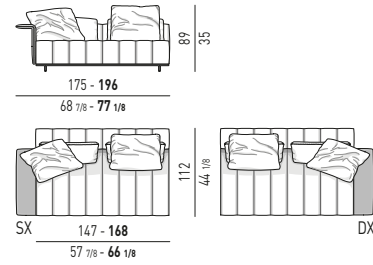

ELEMENTO TERMINALE CM 175 - 196
ELEMENT WITH 1 ARMREST CM 175 - 196