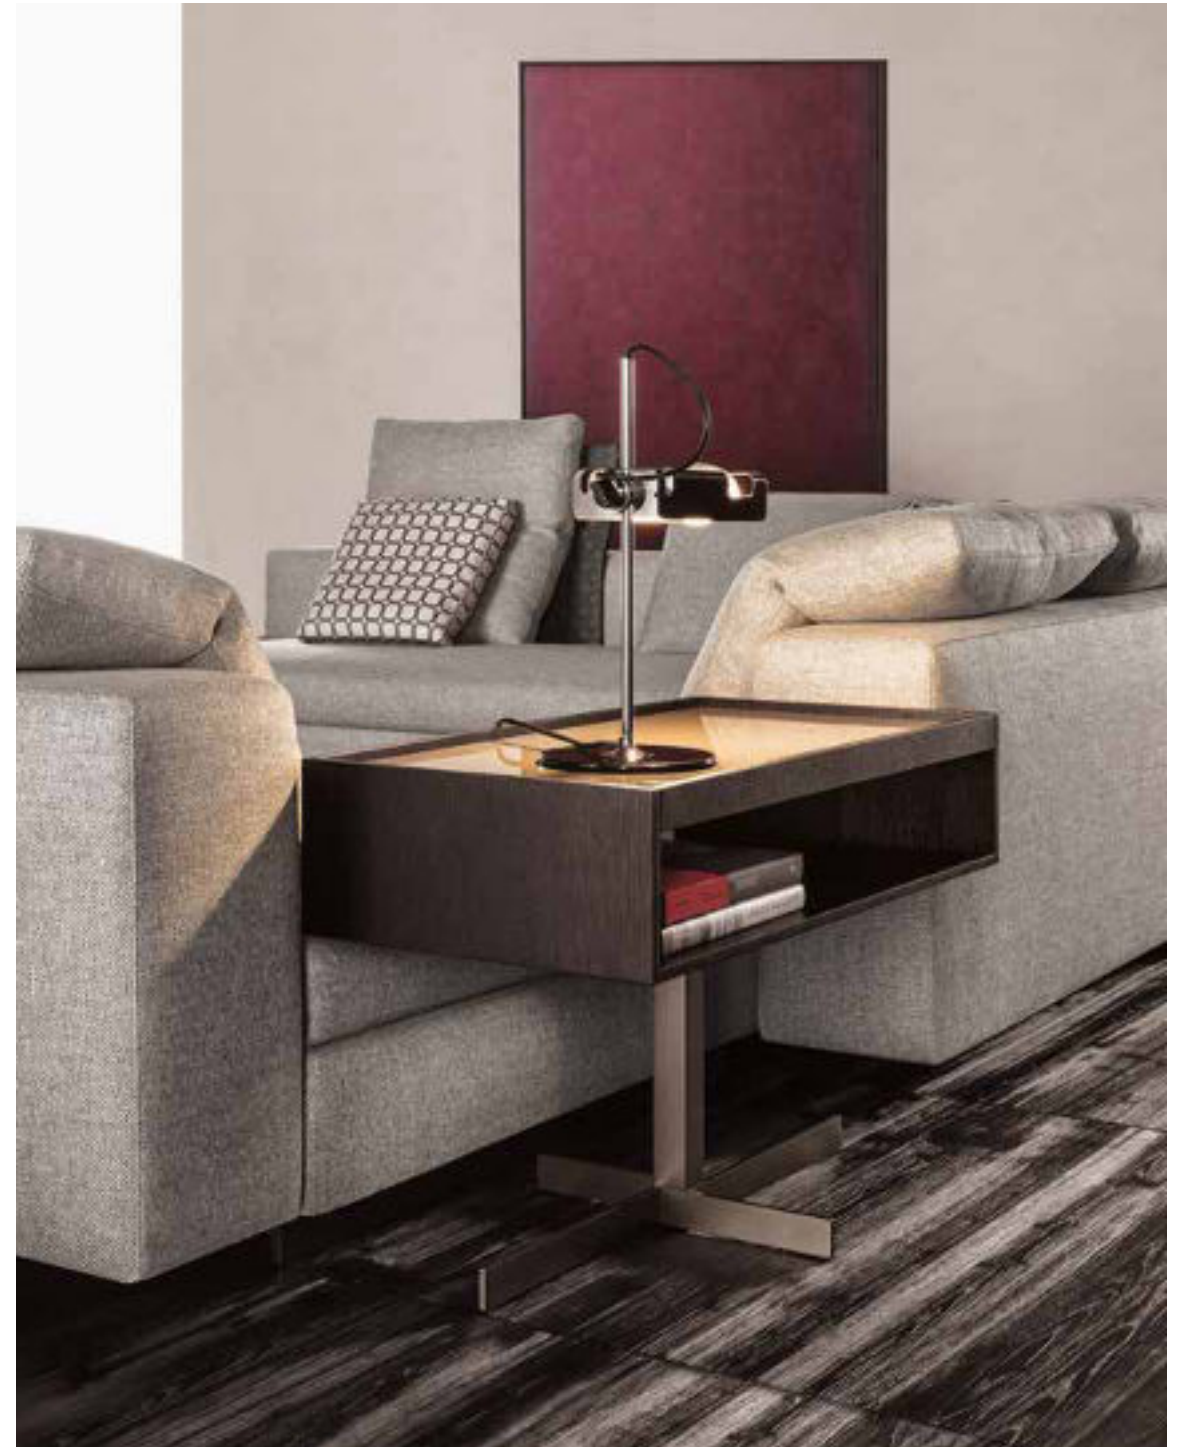

CATLIN CONSOLE TABLE
 SEYMOUR MODULAR SEATING SYSTEM - DIBBETS CAMBRÈ RUG

Coffee tables and console table

CLOSE

Rodolfo Dordoni design

CLOSE SIDE TABLE
YANG MODULAR SEATING SYSTEM

CLOSE CONSOLE TABLE
YANG MODULAR SEATING SYSTEM