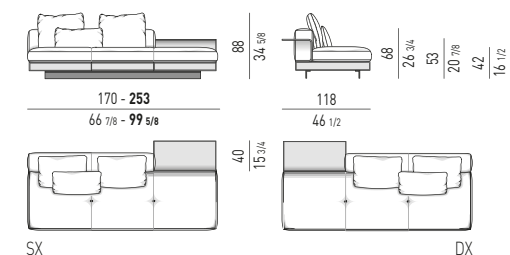

ELEMENTI PENISOLA CON **FLAP** CM 170 - 253
OPEN-END ELEMENTS WITH **FLAP** CM 170 - 253