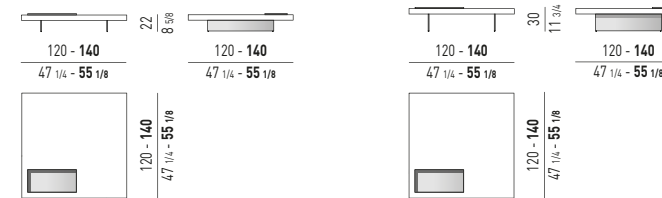

BOTECO Marcio Kogan / studio mk27 design

PIANO IN MARMO | MARBLE TOP

PIANO IN ESSENZA | WOODEN TOP