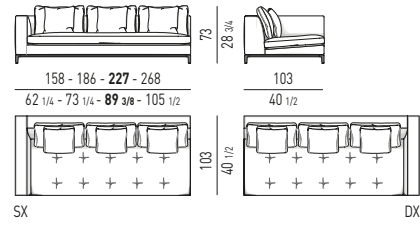

ELEMENTI TERMINALI ELEMENTS WITH 1 ARMREST