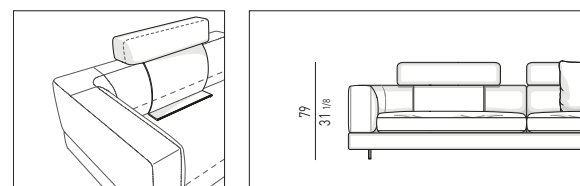

POSIZIONE POGGIATESTA | HEADREST POSITION

COMPOSITION A

- 01 ALEXANDER "DROP" CHAISE-LONGUE LOW SX CM 162X162 H83
- 02 ALEXANDER CENTRAL ELEMENT LOW CM 160X105 H83
- 03 ALEXANDER ELEMENT WITH 1 ARMREST HIGH SX CM 162X105 H83
- 04 ALEXANDER "DROP" ELEMENT WITH 1 ARMREST LOW DX CM 162X105 H83
- 05 RUSSELL ANGLED SOFA CM 222X121 H71
- 06 RUSSELL FIXED ARMCHAIR CM 87X85 H70
- 07 BODEN SIDE TABLE Ø CM 34 H51
- 08 RAYS COFFEE TABLE CM 100X69,5 H36
- 09 MILTON COFFEE TABLE CM 120X120 H25
- 10 DAMIER OTTOMAN CM 45X45 H38
- 11 DAMIER OTTOMAN CM 115X55 H30
- 12 CARSON BOOKCASES CM 180X40 H147
- 13 RUSSELL "LOUNGE" SWIVEL LITTLE ARMCHAIR CM 65X63 H72
- 14 OLIVER LOUNGE TABLE CM 130X75 H66
- 15 CESAR COFFEE TABLE/STOOL VERSION A Ø CM 36 H45
- 16 DIBBETS "IPANEMA" RUG CM 650X400