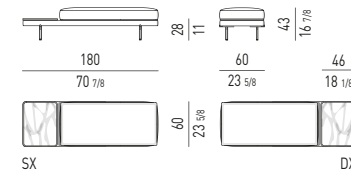

PANCA CON TOP | BENCH WITH TOP