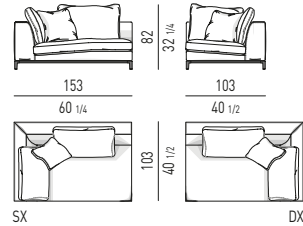

**DIVANO ANGOLARE
CORNER SOFA**