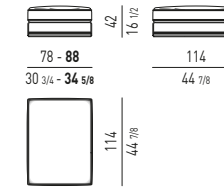

WEST BENCH

ELEMENTI PANCA | BENCH ELEMENTS
PANCA CM 88X173
BENCH CM 88X173

PANCA CM 114X114
BENCH CM 114X114

PANCA CM 78X114 - 88X114
BENCH CM 78X114 - 88X114

PANCA CM 88X88
BENCH CM 88X88

POUF | OTTOMANS

POUF CON FASCIA | OTTOMAN WITH STRIP