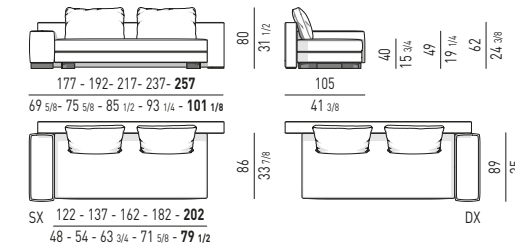

OFFSET ELEMENTI TERMINALI CON BRACCIOLO | OFFSET ELEMENTS WITH 1 ARMREST

OFFSET ELEMENTI TERMINALI CON BRACCIOLO CM 177 - 192 - 217 - 237 - **257**
OFFSET ELEMENTS WITH 1 ARMREST CM 177 - 192 - 217 - 237 - **257**