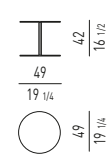

PIANO BLACK-NICKEL
BLACK-NICKEL TOP