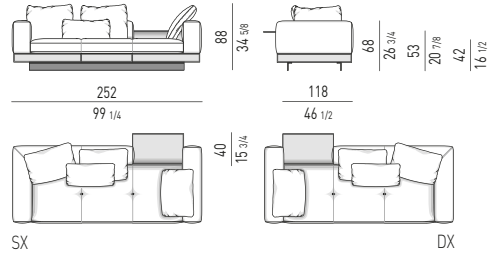

DIVANI-DAYBED | DAYBED-SOFAS

DIVANO-DAYBED CON FLAP CM 252
DAYBED-SOFA WITH **FLAP CM 252**