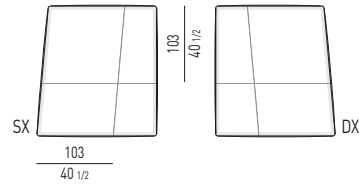

**ELEMENTI PANCA INCLINATI
INCLINED BENCH ELEMENTS**

**ELEMENTO PANCA INCLINATA CM 158
INCLINED BENCH ELEMENT CM 158**

COD. **G99** 158x174|_A

COD. **G100** 158x174|_B