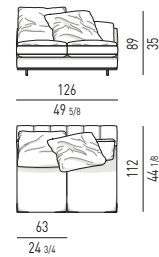

ELEMENTO CENTRALE CM 126
CENTRAL ELEMENT CM 126