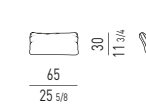

**CUSCINO POGGIARENI OPTIONAL
OPTIONAL LUMBAR CUSHION**