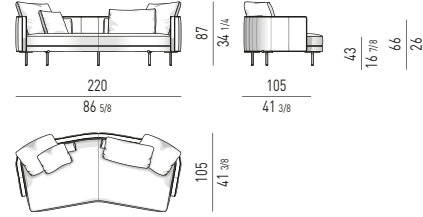

DIVANO CURVO LOW CM 220
ANGLED SOFA LOW CM 220