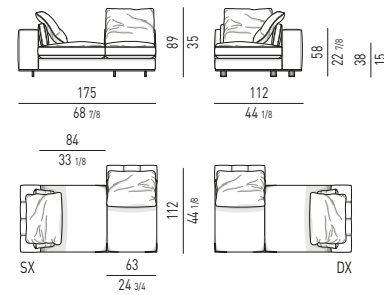

ELEMENTI DAYBED | DAYBED ELEMENTS

ELEMENTO DAYBED CM 175
DAYBED ELEMENT CM 175