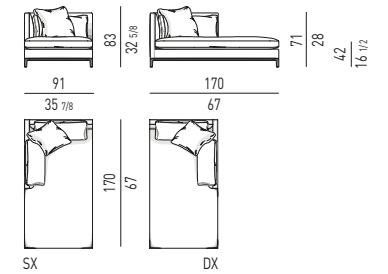

ANDERSEN LOVECHAIR / ANDERSEN PAOLINA / ANDERSEN DAYBED Rodolfo Dordoni design

LOVECHAIR

PAOLINA SEAT H37 - COD. A

PAOLINA SEAT H42 - COD. B

PAOLINA SEAT H42 - COD. C

DAYBED

**PANCHE
BENCHES**

**CUSCINO PER PANCA
CUSHION FOR BENCH**