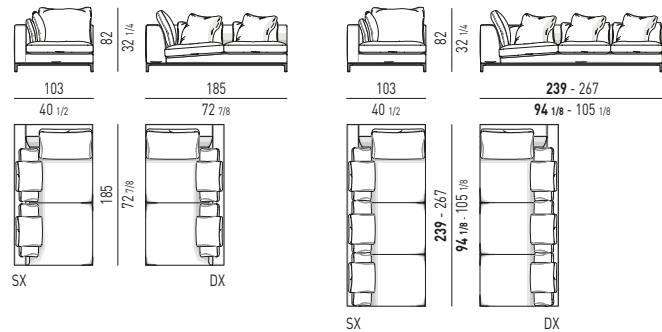

**ELEMENTI CENTRALI
CENTRAL ELEMENTS**

**ELEMENTO ANGOLARE
CORNER ELEMENT**

**DIVANO ANGOLARE
CORNER SOFA**

**DIVANI TERMINALI ANGOLARI
CORNER SOFAS WITH 1 ARMREST**