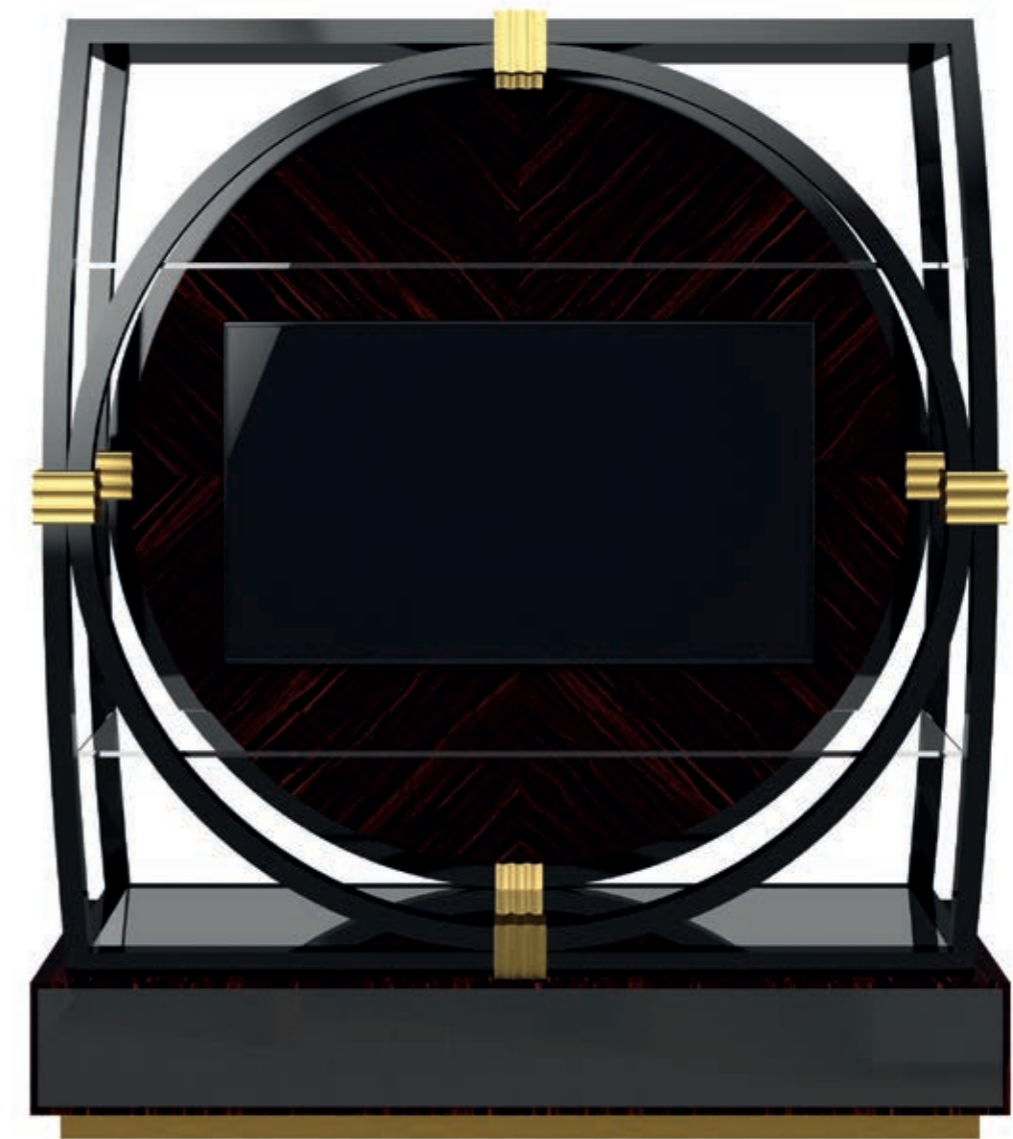

Constance

Constance

Mobile TV
TV Cabinet

Cod:
02726T
Mobile TV con contenitore
inferiore porta apparecchiature
audio/video con illuminazione a
Strip LED.
*TV cabinet with lower drawer
for video/audio technical devices
and top recessed Strip LED
lighting.*

Dim:
H. 190 x 163 x 45 cm

Design: Studio 63

In foto / As shown: 02726T N4 - N1 Nero Lucido - Ebano Black Luc.