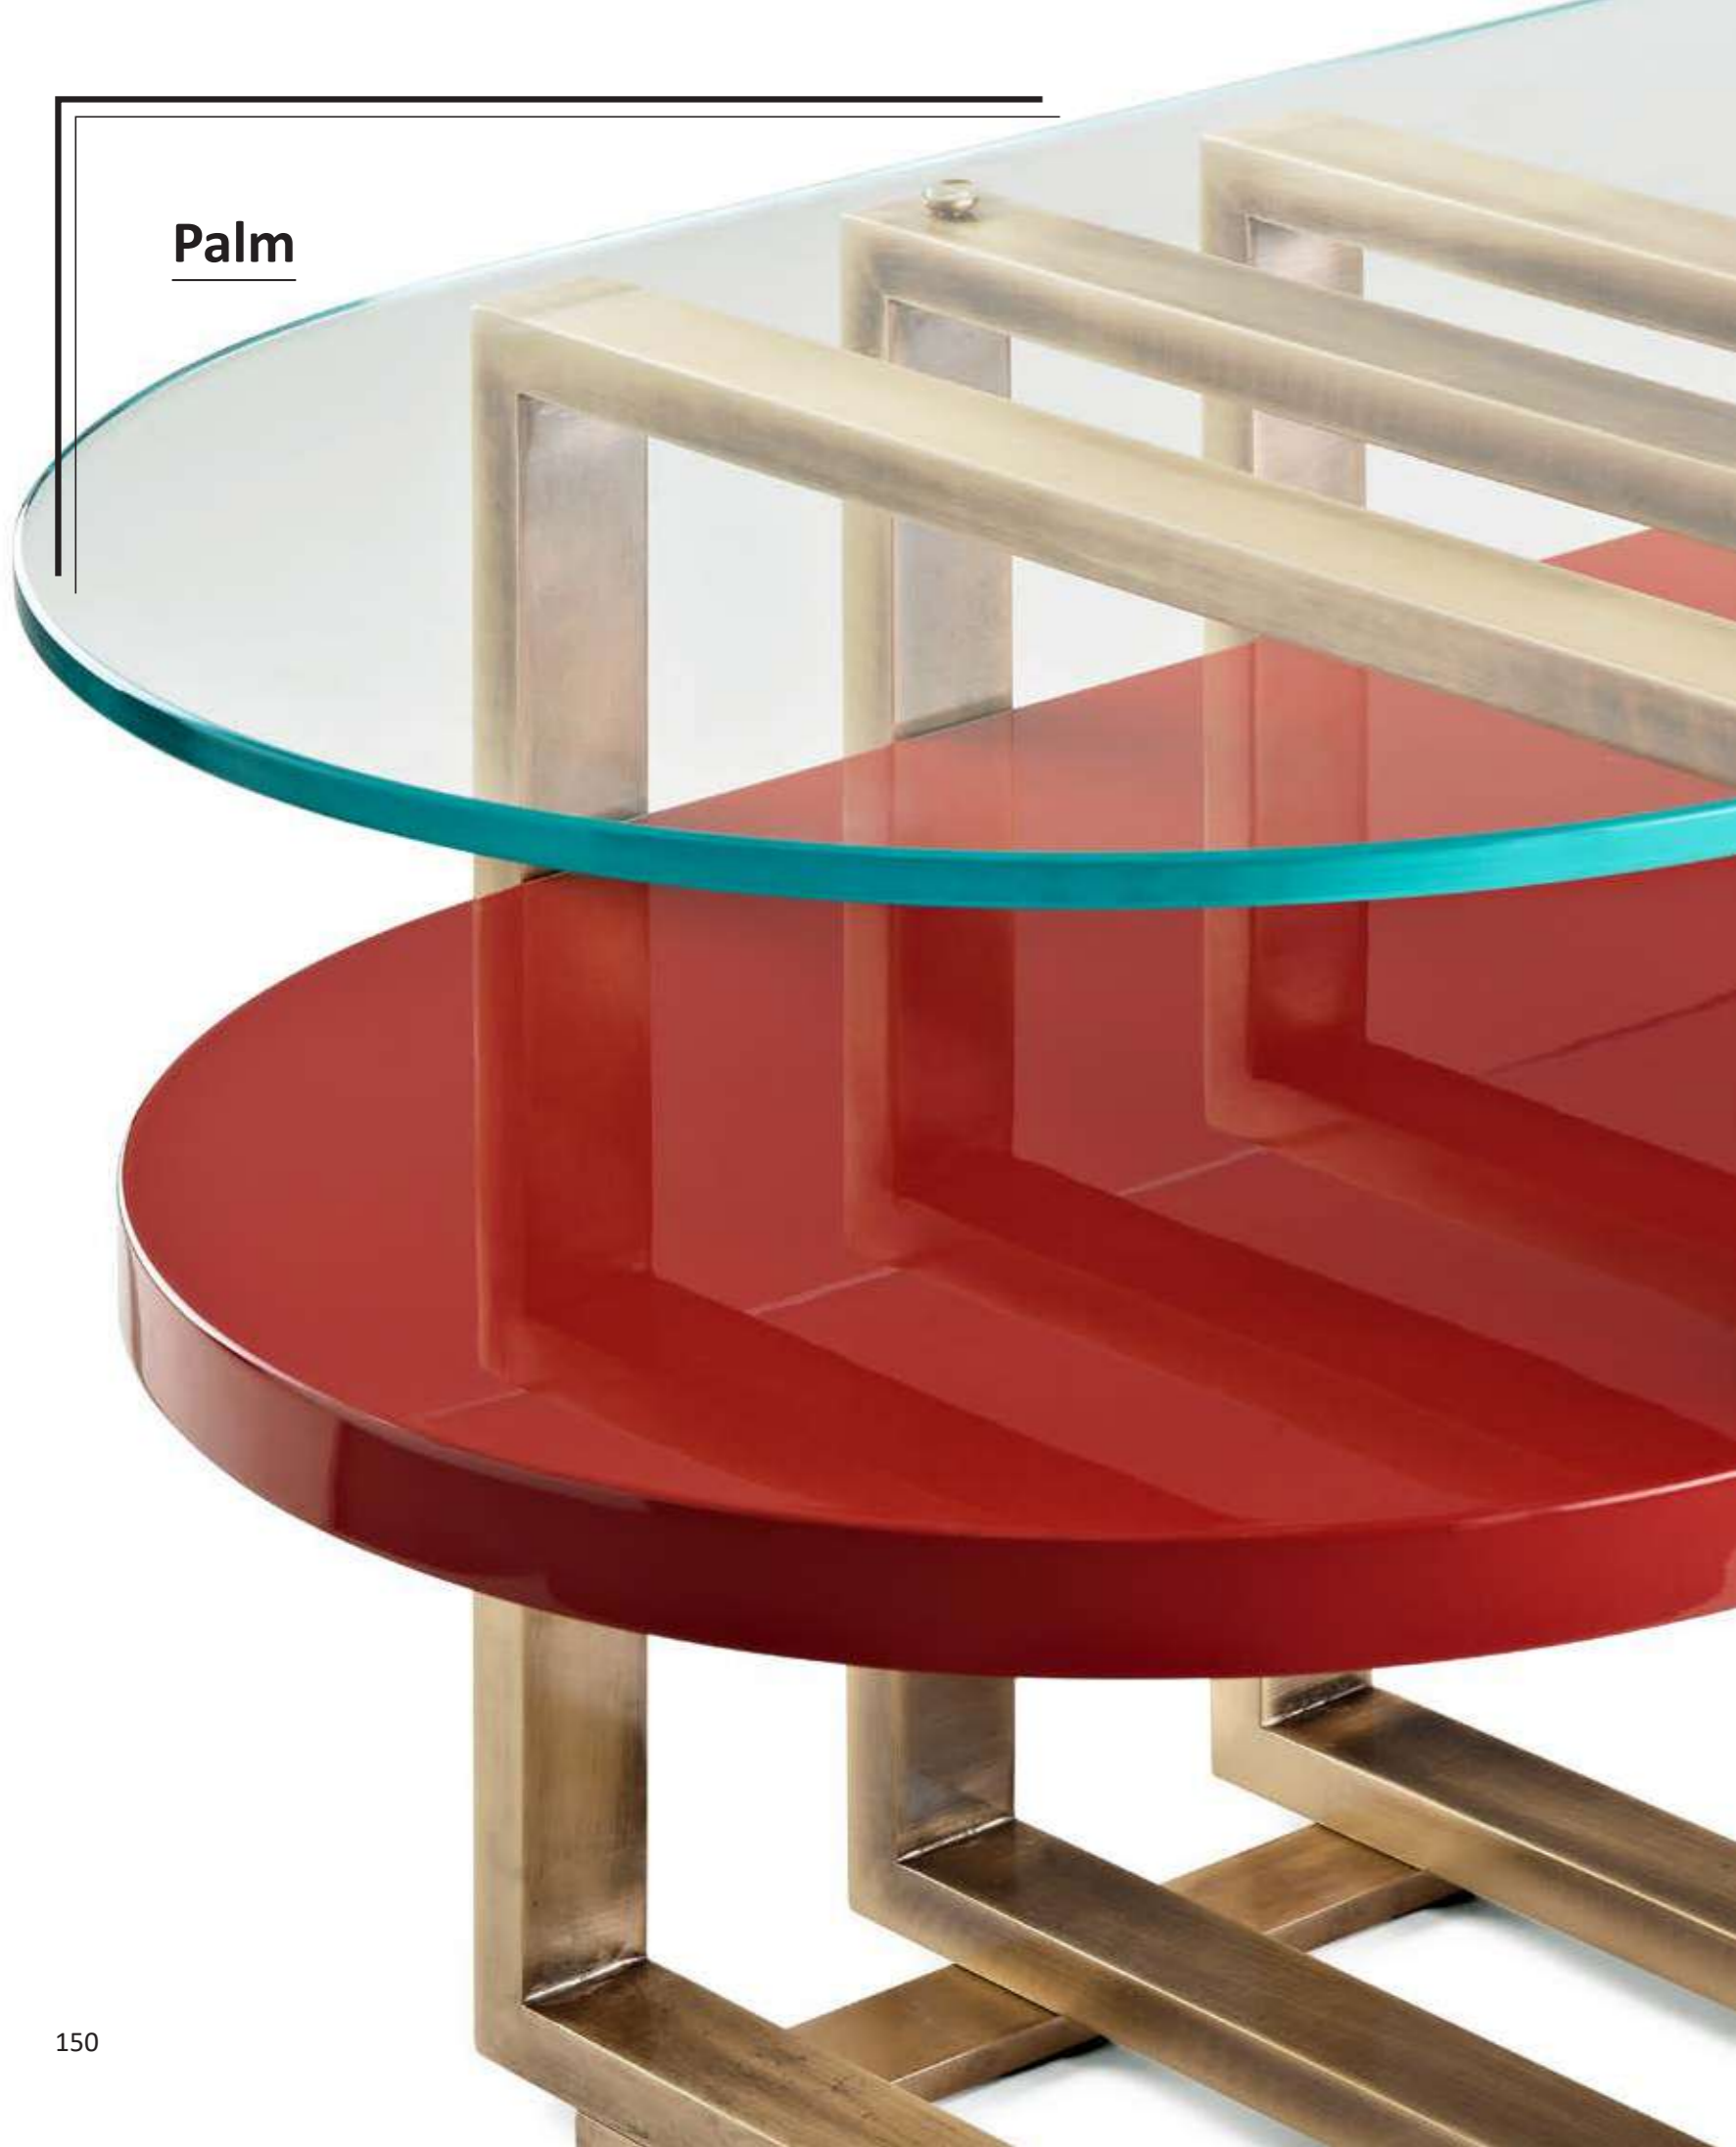

Palm

Palm

Tavolino ovale

Oval coffee table

Cod:
02960

Tavolino ovale con ripiano in legno laccato, struttura in ottone spazzolato, supporti ceramici smaltati bicolore e top in vetro extrachiaro. Disponibile in diversi abbinamenti di materiali.
Oval coffee table with lacquered wood shelf, brushed brass structure, two-color glazed ceramic supports and extra-clear glass top. Available in different material combinations.

Dim:
H. 50 x 150 x 50 cm

Design : Piero Angelo Orecchioni