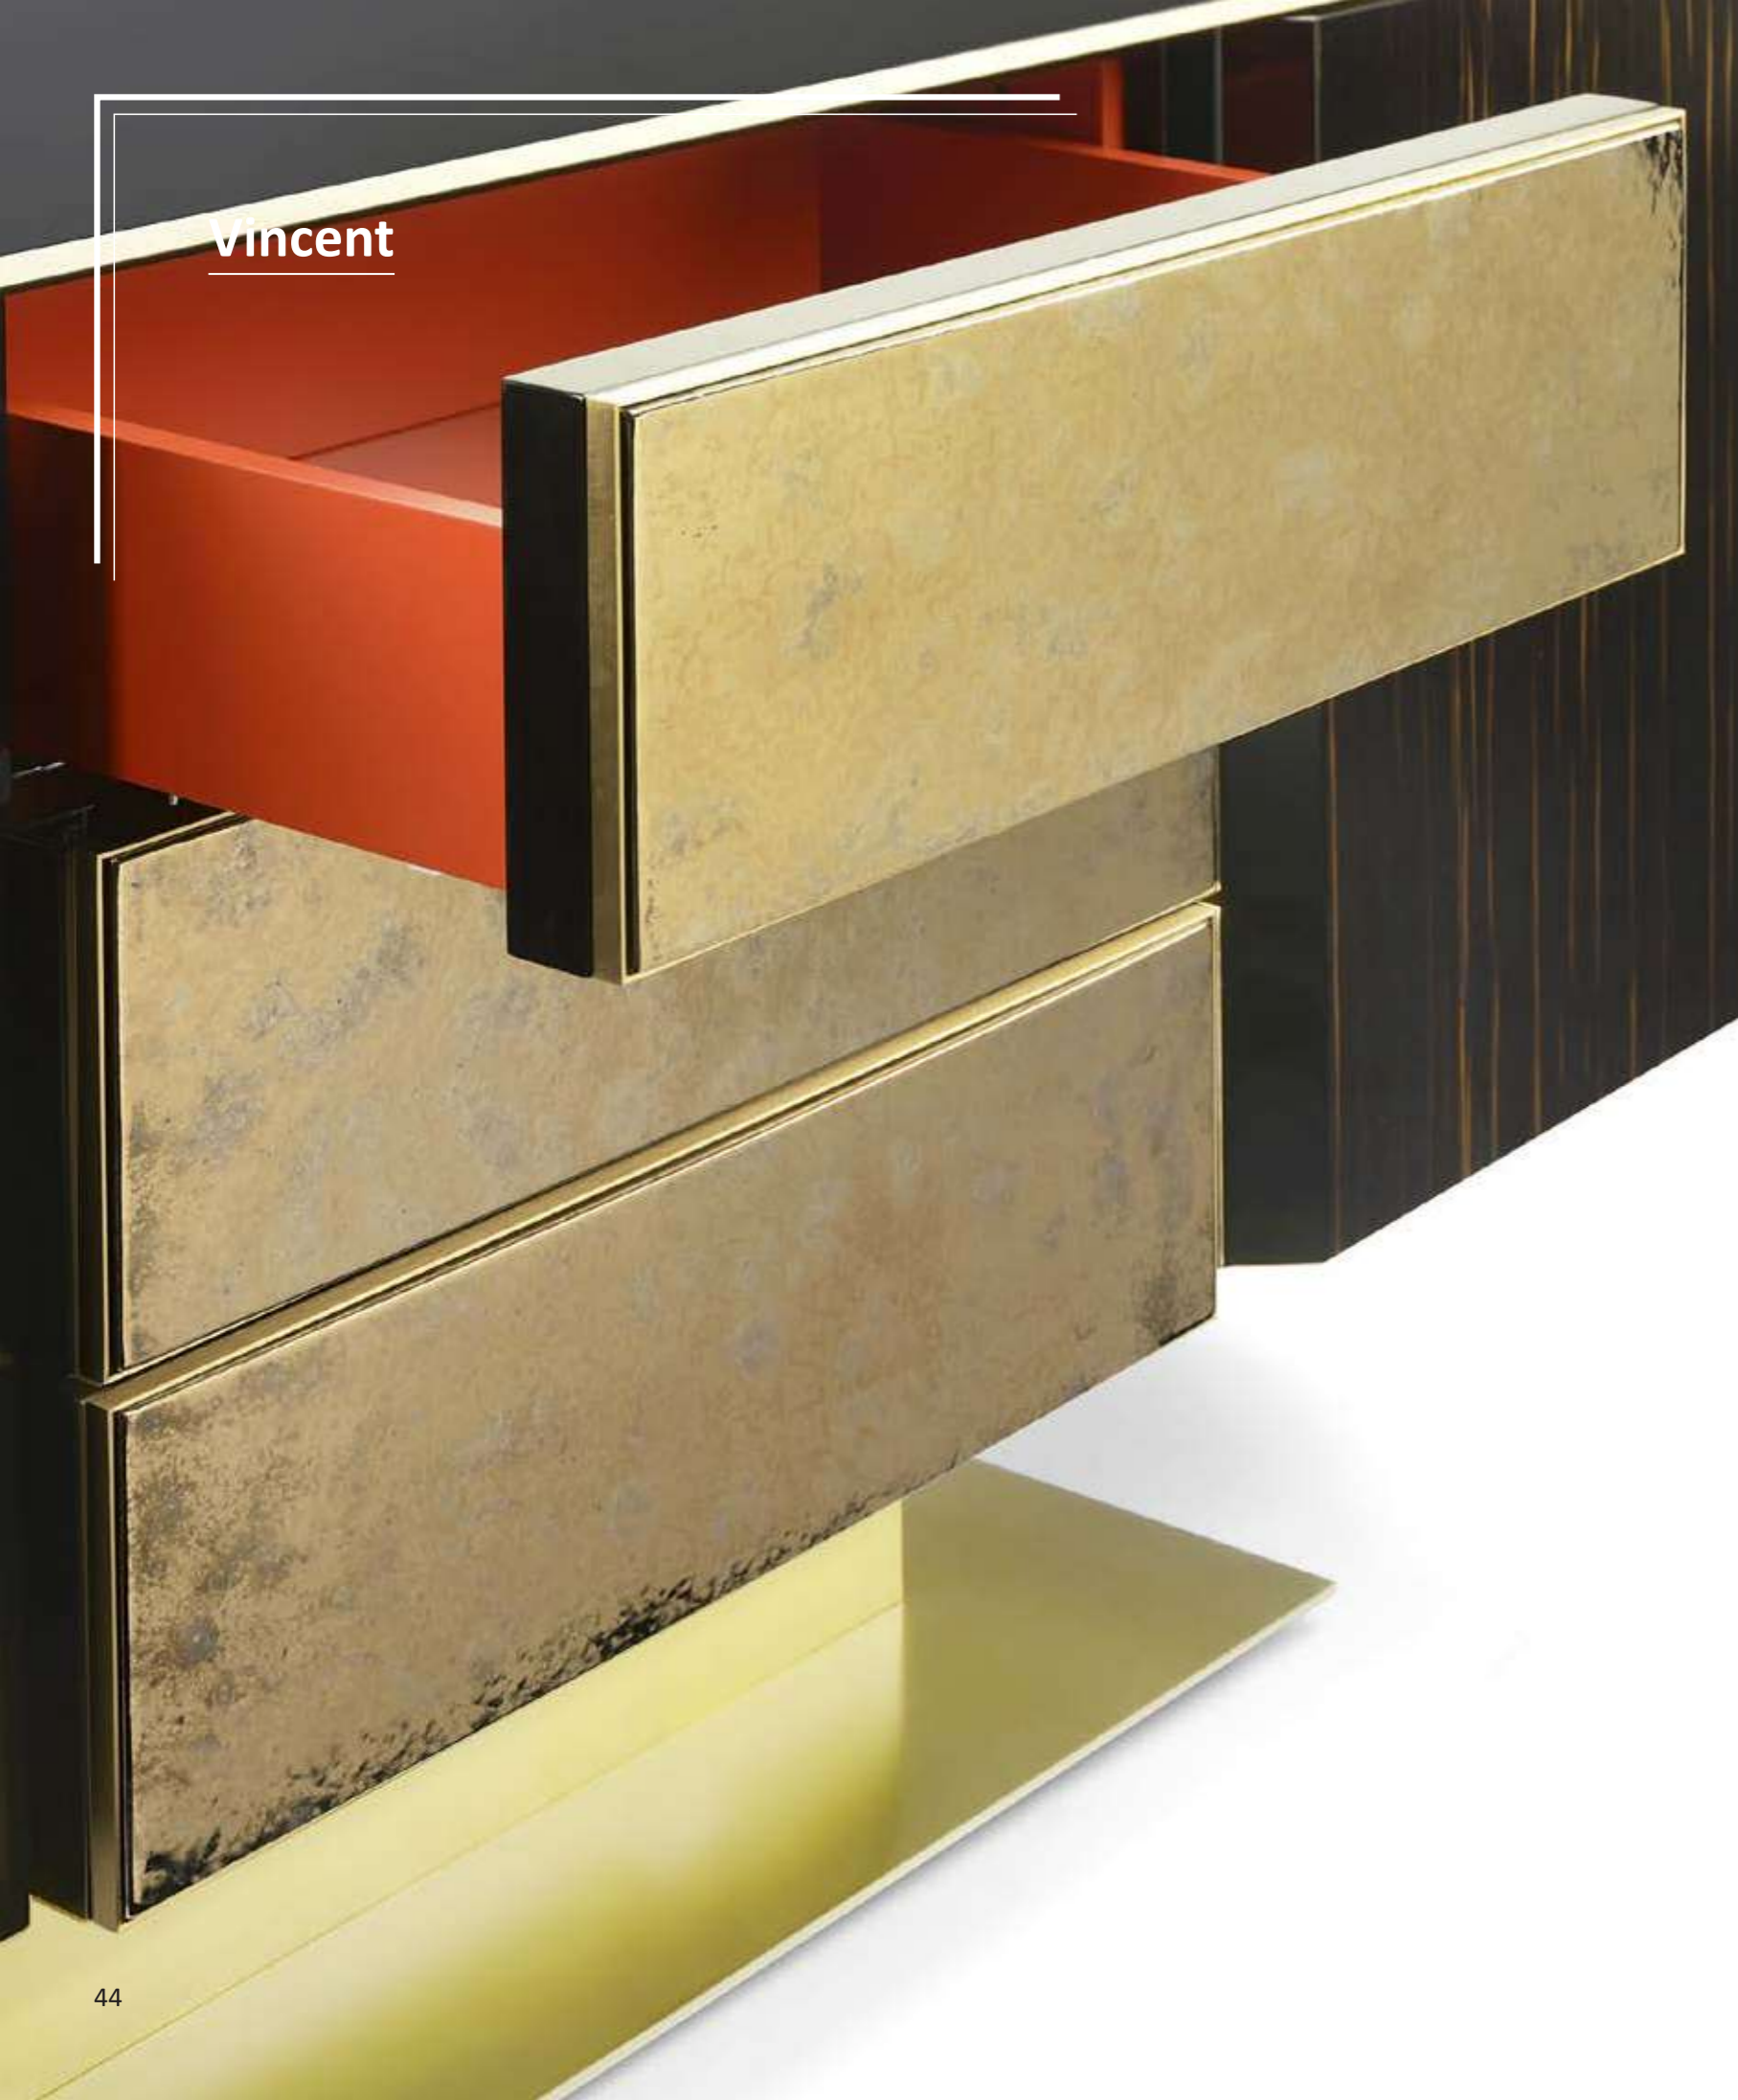

vincent

Vincent

Credenza
Sideboard

Cod:
02728
Credenza a due ante con
elementi in ceramica e base
metallica.
*Two doors sideboard with
ceramic tiles and metal base.*

Dim:
H. 80 x 150 x 45 cm

Design: Studio 63