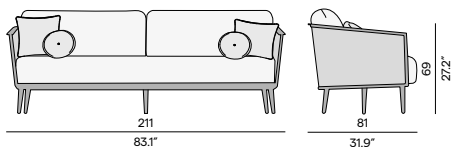

Cascade[•] designed by Stephane De Winter

Materials & colours

Frame - finishing
PCA - rope

AF08
white

3R02
silver
45mm

AF10
lava

3R03
anthracite
45mm

Discover Cascade

Discover our suggested colour combinations

1-seater

3-seater

Daybed