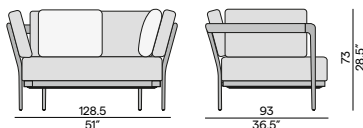

1-seater - deep seating