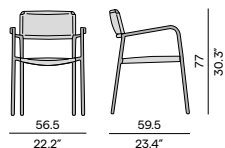

Discover Echo

Dining arm chair