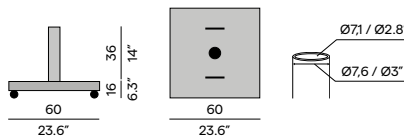

Central pole umbrella base 80kg