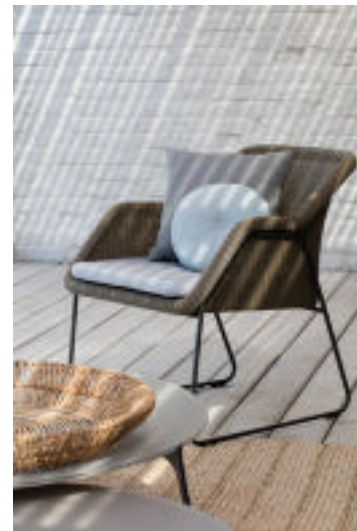

Mood | 1-seater

Mood

Designed by Gerd Couckhuys

Mood is a lightweight and durable resin wicker chair. Designed with translucence in mind, the chairs are available as high or low units. This collection also includes side tables in different sizes and finishes.

Discover Mood