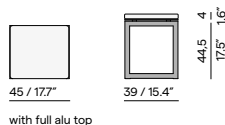

Materials & colours

Frame - finishing

PCA

AF08
white

AF10
lava

Table top

- Ceramic 6mm (6K)
- Ceramic 12mm (5K)
- Acid etched glass 10mm (1G - 2G)
- Teak insert 22mm (1H)
- Trespa® 13mm (1T - 2T)

Discover Fuse

Discover all our table top materials for Fuse

Dining table

Bench