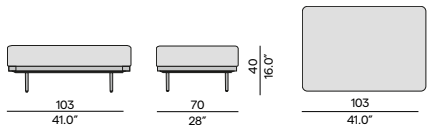

Large footstool/sidetable