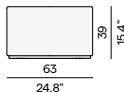

Small footstool/sidetable - Ø63