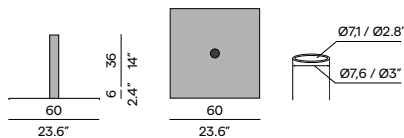

Central pole umbrella base 55kg