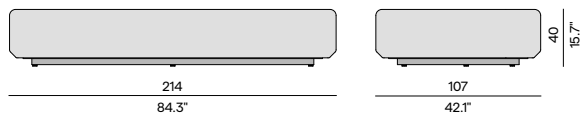

## Discover Kumo

Discover our suggested colour combinations and concepts

**Seat - 214x107**

**Seat - 107x107**

**Backrest - 216x55H**

**Pouf 50x50**

**Backrest - 109x55H**

**Armrest - 109x57H**