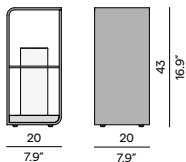

Outdoor lighting Lumo - medium