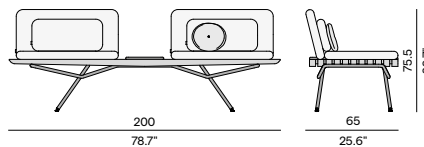

Materials & colours

Frame - finishing
PCSTS - iroko

SF10 lava
HFIR iroko

Finishing accessory
marble

MF01 carrara white
MF02 portoro black

Discover San

Discover our suggested colour combinations and concepts

Bench 200x65

Concept 1

Concept 2

Concept 3

Marble - Round 40

Marble - Rectangular 65