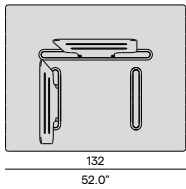

Corner seat left/right