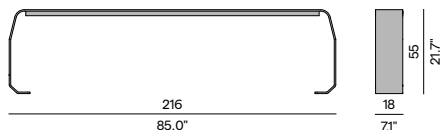

## Discover Kumo

Discover our suggested colour combinations and concepts

**Seat - 214x107**

**Seat - 107x107**

**Backrest - 216x55H**

**Pouf 50x50**

**Backrest - 109x55H**

**Armrest - 109x57H**