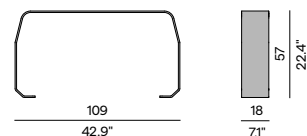

## Discover Kumo

Discover our suggested colour combinations and concepts

**Seat - 214x107**

**Seat - 107x107**

**Backrest - 216x55H**

**Pouf 50x50**

**Backrest - 109x55H**

**Armrest - 109x57H**