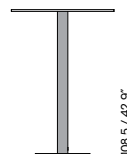

Materials & colours

Frame
PCA

AF08
white

AF10
lava

AF11
shingle

Table top

- Teak 26mm (1H)
- Ceramic 6mm with border (1K)
- Acid etched glass 10mm with border (1G)
- Trespa® 13mm (2T)

Discover Napoli

Discover all our table top materials for Napoli

High bar table

90 / 35.4"
75 / 29.5"
60 / 23.6"

75 / 29.5"
60 / 23.6"

80 / 31.5"

108.5 / 42.9"

Bar table

90 / 35.4"
75 / 29.5"
60 / 23.6"

75 / 29.5"
60 / 23.6"

80 / 31.5"

74.5 / 29.3"