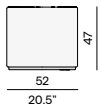

Small footstool/sidetable - Ø52