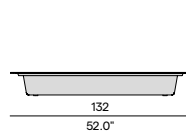

Large footstool/sidetable