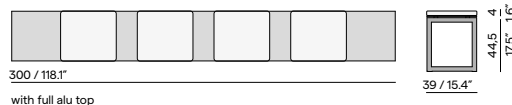

Materials & colours

Frame - finishing

PCA

AF08
white

AF10
lava

Table top

- Ceramic 6mm (6K)
- Ceramic 12mm (5K)
- Acid etched glass 10mm (1G - 2G)
- Teak insert 22mm (1H)
- Trespa® 13mm (1T - 2T)

Discover Fuse

Discover all our table top materials for Fuse

Dining table

Bench