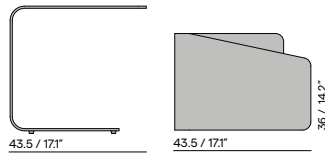

Discover outdoor side tables

Closed 36