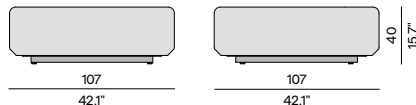

## Discover Kumo

Discover our suggested colour combinations and concepts

**Seat - 214x107**

**Seat - 107x107**

**Backrest - 216x55H**

**Pouf 50x50**

**Backrest - 109x55H**

**Armrest - 109x57H**