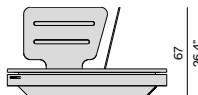

Corner seat left/right - Quarryl®

140

55.1"

140

55.1"

117

46.1"

67

26.4"

Footrest - 60

60

26.6"

70

27.6"

22

8.7"

60

26.6"

Large middle seat - Quarryl®

140

55.1"

140

55.1"

117

46.1"

67

26.4"

Sidetable - 35

35

13.8"

45

17.7"

28.5

11.2"

35

13.8"

Large footstool/sidetable - Quarryl®

140

55.1"

140

55.1"

117

46.1"

22

8.7"