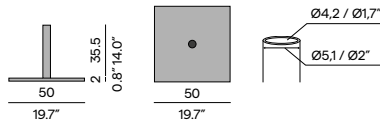

Small central pole umbrella base 21kg