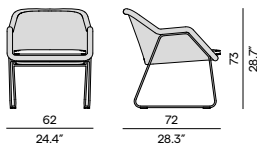

Materials & colours

Finishing
wicker 2mm

SF08
white

1W31
off white

SF10
lava

1W44
hazel

Discover Mood

Discover our suggested colour combinations

Dining arm chair

1-seater

Barstool - 80

Barstool - 60