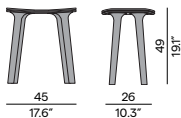

Materials & colours

Frame

Teak

HFTK
teak

HFTN
brushed
teak nero

Features

- Stackable chair
- Removable back & seat cushion

Discover Solid

Discover our suggested colour combinations

Dining arm chair

Stool - 47

Counter stool - 61

Barstool - 61