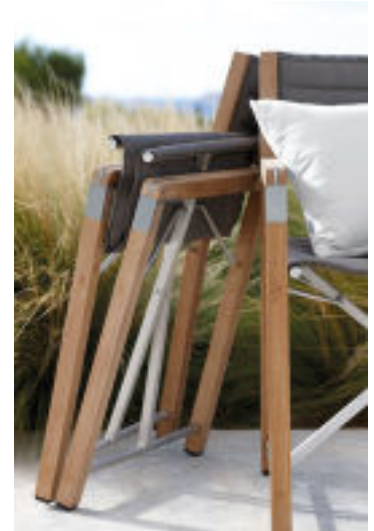

Cross Teak

Designed by Mads Odgård

Iconic and multidisciplinary, the director's chair makes for a reliable friend in any home, a loyal companion on the beach or boat deck. Inspired by the classic filmset piece, the Cross chair owes its elegance to its inconspicuous, adaptable style. Wherever you are seated, whether on your home balcony or in the hot Kenyan savannah, Cross exudes a timeless presence.

Discover
Cross Teak

Cross Teak | dining arm chair