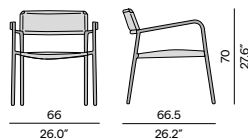

Echo[•]

designed by Stephane De Winter

Materials & colours

Frame - finishing

PCA - rope

AF08
white

2R02
silver
1mm

AF10
lava

2R01
bronze
1mm

AF10
lava

2R03
anthracite
1mm

Features

- Stackable chair

Discover Echo

Dining arm chair

1-seater