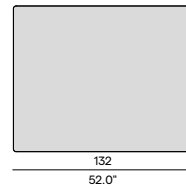

Large footstool/sidetable