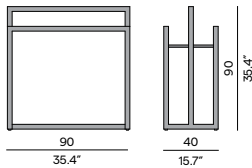

Towel rack

Towel rack

Materials & colours

Frame
teak

HFTK
teak

Discover towel rack

Trays

Materials & colours

Base + frame
PCA

AF08
white

AF10
lava

Discover trays