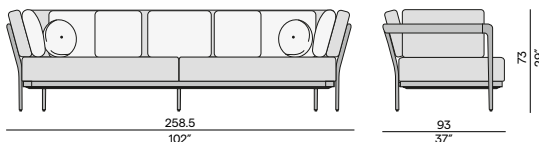

3-seater - deep seating