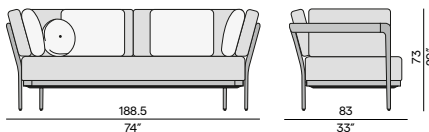

Materials & colours

Frame - finishing
PCA - Teak

HFTK
teak

AF13
flint

HFTN
brushed
teak nero

AF07
black

Features

- Modular system

Discover Flex

Discover our suggested colour combinations
and concepts

1-seater - deep seating

2-seater

3-seater - deep seating

Large middle seat