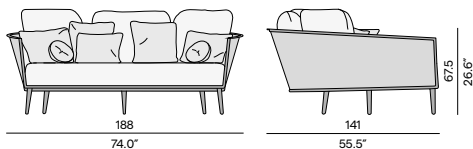

Cascade[•] designed by Stephane De Winter

Materials & colours

Frame - finishing
PCA - rope

AF08
white

3R02
silver
45mm

AF10
lava

3R03
anthracite
45mm

Discover Cascade

Discover our suggested colour combinations

1-seater

3-seater

Daybed