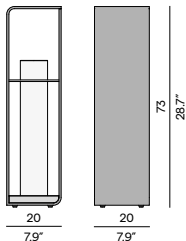

Outdoor lighting Lumo - large