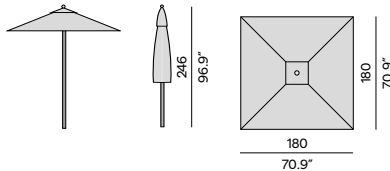

### Small central pole umbrella 180×180