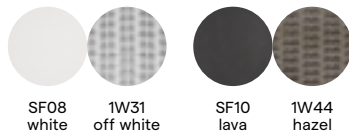

## Materials & colours

Finishing  
wicker 2mm

SF08  
white

1W31  
off white

SF10  
lava

1W44  
hazel