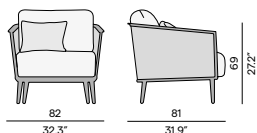

Cascade[•] designed by Stephane De Winter

Materials & colours

Frame - finishing
PCA - rope

AF08
white

3R02
silver
45mm

AF10
lava

3R03
anthracite
45mm

Discover Cascade

Discover our suggested colour combinations

1-seater

3-seater

Daybed