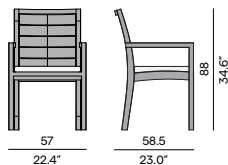

Dining arm chair - Teak