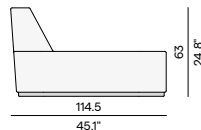

Left corner seat