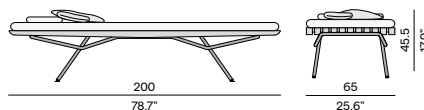

Materials & colours

Frame - finishing
PCSTS - iroko

SF10 lava
HFIR iroko

Finishing accessory
marble

MF01 carrara white
MF02 portoro black

Discover San

Discover our suggested colour combinations and concepts

Bench 200x65

Concept 1

Concept 2

Concept 3

Marble - Round 40

Marble - Rectangular 65