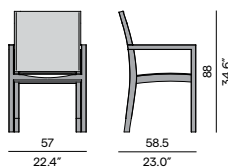

Dining arm chair - Textiles