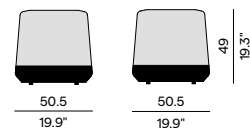

## Discover Kumo

Discover our suggested colour combinations and concepts

**Seat - 214x107**

**Seat - 107x107**

**Backrest - 216x55H**

**Pouf 50x50**

**Backrest - 109x55H**

**Armrest - 109x57H**