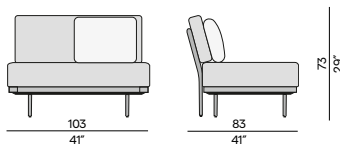

Large middle seat