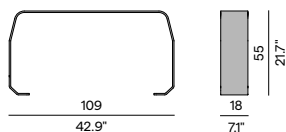

## Discover Kumo

Discover our suggested colour combinations and concepts

**Seat - 214x107**

**Seat - 107x107**

**Backrest - 216x55H**

**Pouf 50x50**

**Backrest - 109x55H**

**Armrest - 109x57H**