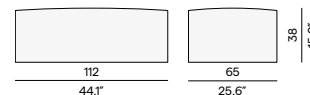

Touch pouf 112×65