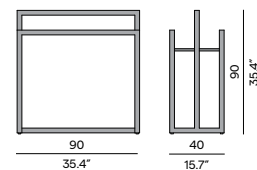

Materials & colours

Frame

teak

HFTK
teak

Finishing (only for chair and lounger)

textiles

T003
bronze

T004
black

Features

- Stackable chair
- Lounger with wheels
- Adjustable back with pump system for loungers

Discover Siena

Discover our suggested colour combinations

Dining arm chair - Textiles

Lounger - Textiles

Dining arm chair - Teak

Lounger - Teak

Sidetable - 45x45

Towel rack