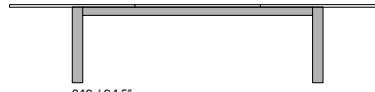

# Milano

designed by Stephane De Winter

Dining table (extendible 240-360cm)

240 / 94.5"

closed dimensions

111 / 43.7"

76 / 29.9"

360 / 141.7"