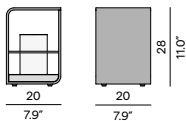

Outdoor lighting Lumo - small