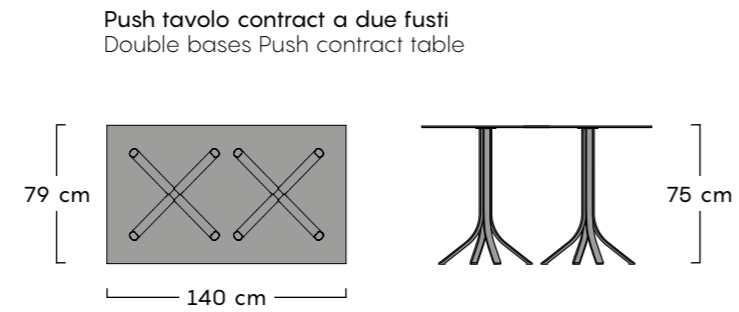

Structure
 Aluminium

Top*
 Aluminium

Top
 Gres

Top* Disponibile solo per tavolo da pranzo fisso.
 Top* Available only for fixed dining table.

Misure H75 x L69 x W69 cm
Measures

Finiture struttura AL
Structure finishing

Finiture top HPL
Top finishing

Misure H75 x L79 x W79 cm
Measures

Finiture struttura AL
Structure finishing

Finiture top HPL
Top finishing

Misure H75 x L140 x W79 cm
Measures

Finiture struttura AL
Structure finishing

Finiture top HPL
Top finishing

Misure H109 x L69 x W69 cm
Measures

Finiture struttura AL
Structure finishing

Finiture top HPL
Top finishing

Misure H75 x Ø69 cm
Measures

Finiture struttura AL
Structure finishing