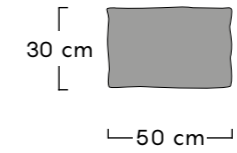

Misure 30 x 50 cm
Measures

Finiture TE
Finishing

Cuscino Wave 30x50
Wave pillow 30x50