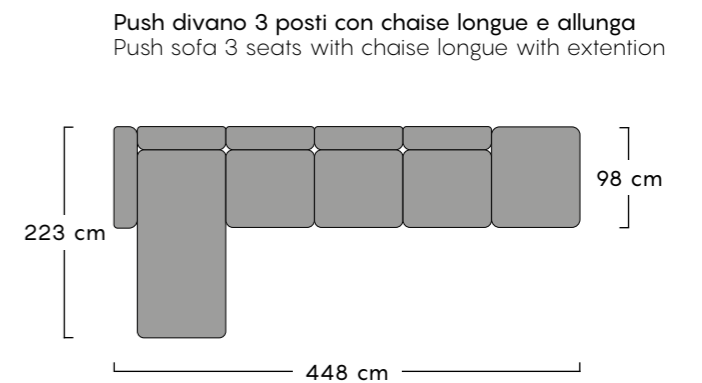

Finiture AL
Finishing

Rivestimento TE
Upholstery

Misure H98 x L300 x W223 cm
Measures

Misura seduta H40 cm
Seat measures

Finiture AL
Finishing

Rivestimento TE
Upholstery

Misure H98 x L386 x W223 cm
Measures

Misura seduta H40 cm
Seat measures

Finiture AL
Finishing

Rivestimento TE
Upholstery

Misure H98 x L448 x W223 cm
Measures

Misura seduta H40 cm
Seat measures

Finiture AL
Finishing

Rivestimento TE
Upholstery

Misure H98 x L290 x W290 cm
Measures