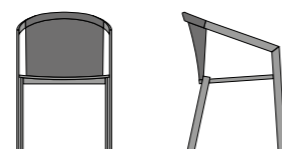

Sedia Push
Push chair

Sedie Push
Push chairs

Tavolo da pranzo Push
Push dining table

Sedie Push
Push Chairs

Lettini Push con materassino
Push Sunbeds with mattress

Misure H79 x L54,5 x W57 cm
Measures

Misura seduta H46 cm
Seat measures

Finiture AL TX TE
Finishing

Push sedia
Push chair

Misure H79 x L54,5 x W57 cm
Measures

Misura seduta H46 cm
Seat measures

Finiture AL TX TE
Finishing

Push sedia TE
Push chair TE

Misure H4 x L46 x W45 cm
Measures

Rivestimento TE
Upholstery

Push sedia cuscino
Push chair cushion

Misure H75 x L220 x W100 cm
Measures

Finiture struttura AL
Structure finishing

Finiture top AL GR
Top finishing

Push tavolo da pranzo
Push dining table

Misure H75 x L220 + 49 + 49 x W100 cm
Measures

Finiture struttura AL
Structure finishing

Finiture top GR
Top finishing

Push tavolo da pranzo allungabile
Push extending dining table

Sedie Push
Push chairs

Tavolo contract a tre razze Push ø69
Three spokes Push contract table ø69