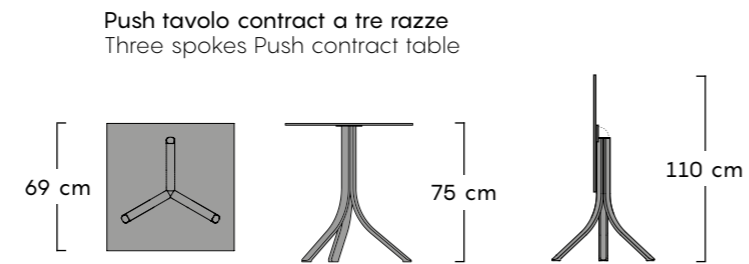

Structure
 Aluminium

Top*
 Aluminium

Top
 Gres

Top* Disponibile solo per tavolo da pranzo fisso.
 Top* Available only for fixed dining table.

Misure H75 x L69 x W69 cm
Measures

Finiture struttura AL
Structure finishing

Finiture top HPL
Top finishing

Misure H75 x L79 x W79 cm
Measures

Finiture struttura AL
Structure finishing

Finiture top HPL
Top finishing

Misure H75 x L140 x W79 cm
Measures

Finiture struttura AL
Structure finishing