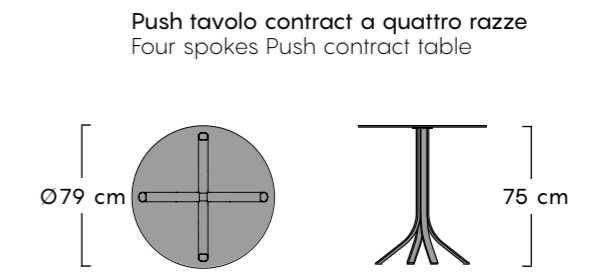

Finiture top HPL
Top finishing

Misure H75 x L79 x W79 cm
Measures

Finiture struttura AL
Structure finishing

Finiture top HPL
Top finishing

Misure H75 x L140 x W79 cm
Measures

Finiture struttura AL
Structure finishing

Finiture top HPL
Top finishing

Misure H109 x L69 x W69 cm
Measures

Finiture struttura AL
Structure finishing

Finiture top HPL
Top finishing

Misure H75 x Ø69 cm
Measures

Finiture struttura AL
Structure finishing

Finiture top HPL
Top finishing

Misure H75 x Ø79 cm
Measures

Finiture struttura AL
Structure finishing

Finiture top HPL
Top finishing

Misure H109 x Ø69 cm
Measures

Finiture struttura AL
Structure finishing

Finiture top HPL
Top finishing