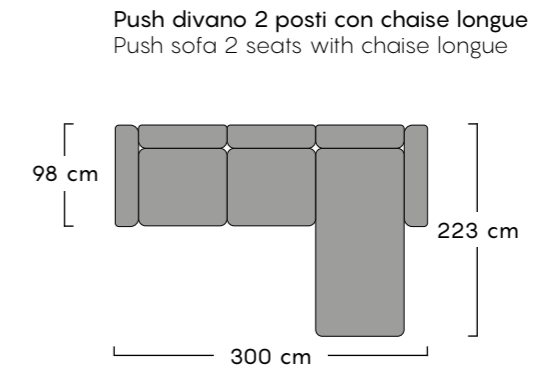

Finiture AL
Finishing

Rivestimento TE
Upholstery

Misure H98 x L300 x W223 cm
Measures

Misura seduta H40 cm
Seat measures

Finiture AL
Finishing

Rivestimento TE
Upholstery

Misure H98 x L386 x W223 cm
Measures

Misura seduta H40 cm
Seat measures

Finiture AL
Finishing

Rivestimento TE
Upholstery

Misure H98 x L448 x W223 cm
Measures

Misura seduta H40 cm
Seat measures

Finiture AL
Finishing

Rivestimento TE
Upholstery

Misure H98 x L290 x W290 cm
Measures