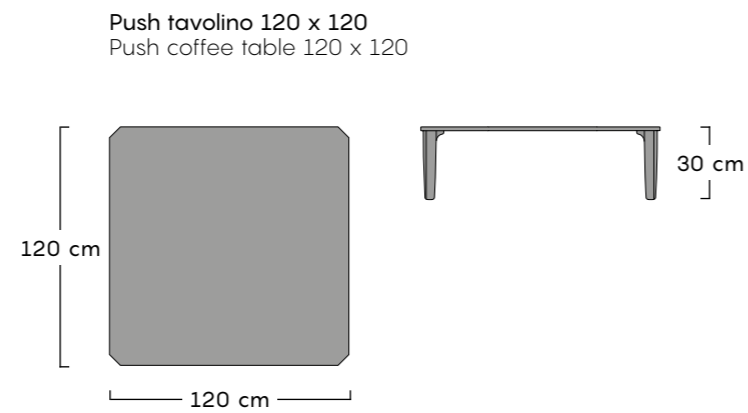

Finiture struttura AL
Structure finishing

Finiture top GR
Top finishing

Push tavolino 60 x 120
Push coffee table 60 x 120

Misure H30 x L118 x W118 cm
Measures

Finiture struttura AL
Structure finishing

Finiture top GR
Top finishing