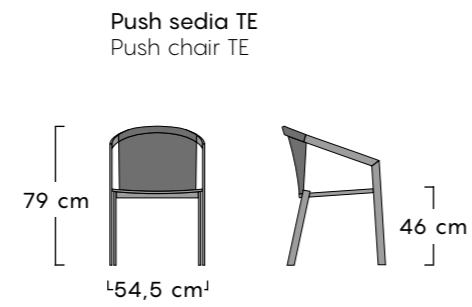

Finiture top HPL
Top finishing

Misure H75 x Ø79 cm
Measures

Finiture struttura AL
Structure finishing

Finiture top HPL
Top finishing

Misure H109 x Ø69 cm
Measures

Finiture struttura AL
Structure finishing

Finiture top HPL
Top finishing

PUSH COLLECTION
Abbinamenti tavoli tre e quattro razze
 Three and four spokes tables combinations

Structure
 Aluminium

Top
 HPL

Misure H79 x L54,5 x W57 cm
Measures

Misura seduta H46 cm
Seat measures

Finiture AL TX
Finishing

Misure H79 x L54,5 x W57 cm
Measures

Misura seduta H46 cm
Seat measures

Finiture AL TX TE
Finishing

Misure H4 x L46 x W45 cm
Measures

Rivestimento TE
Upholstery

Misure H90 x L45 x W60 cm
Measures

Misura seduta H74 cm
Seat measures