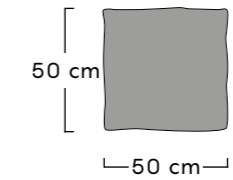

Finiture TE
Finishing

Cuscino Wave 30x50
Wave pillow 30x50

Misure 50 x 50 cm
Measures

Finiture TE
Finishing

Cuscino Wave 50x50
Wave pillow 50x50

Misure 70 x 70 cm
Measures

Finiture TE
Finishing

Cuscino Wave 70x70
Wave pillow 70x70