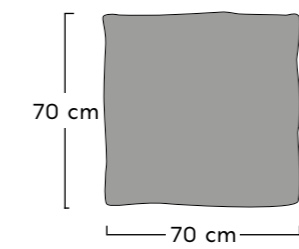

Finiture TE
Finishing

Cuscino Wave 30x50
Wave pillow 30x50

Misure 50 x 50 cm
Measures

Finiture TE
Finishing

Cuscino Wave 50x50
Wave pillow 50x50

Misure 70 x 70 cm
Measures

Finiture TE
Finishing

Cuscino Wave 70x70
Wave pillow 70x70