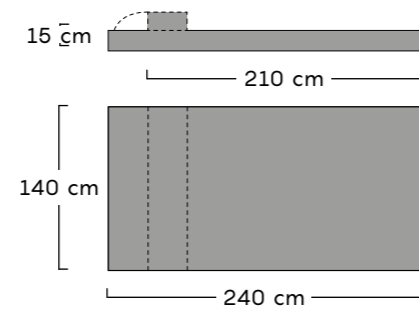

Misure H15 x L240 x W80 cm
Measures

Rivestimento TE
Upholstery

Wave single bed
Wave single bed

Misure H15 x L240 x W140 cm
Measures

Rivestimento TE
Upholstery

Wave double bed
Wave double bed

Misure 30 x 50 cm
Measures