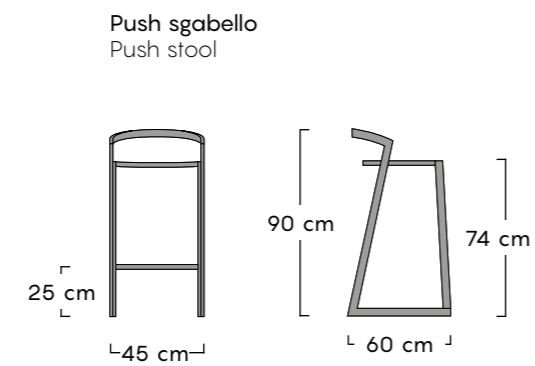

PUSH COLLECTION
Abbinamenti tavoli tre e quattro razze
 Three and four spokes tables combinations

Structure
 Aluminium

Top
 HPL

Misure H79 x L54,5 x W57 cm
Measures

Misura seduta H46 cm
Seat measures

Finiture AL TX
Finishing

Misure H79 x L54,5 x W57 cm
Measures

Misura seduta H46 cm
Seat measures

Finiture AL TX TE
Finishing

Misure H4 x L46 x W45 cm
Measures

Rivestimento TE
Upholstery

Misure H90 x L45 x W60 cm
Measures

Misura seduta H74 cm
Seat measures

Poggia piedi H25 cm
Foot rest

Finiture AL TX
Finishing

Misure H36 x L210 x W88,5 cm
Measures

Schienale regolabile con quattro inclinazioni 120° 127° 140° 158°
Adjustable four inclinations backrest

Finiture AL TX
Finishing

Misure H36 x L218 x W88,5 cm
Measures

Schienale regolabile con quattro inclinazioni 120° 127° 140° 158°
Adjustable four inclinations backrest

Finiture AL TX
Finishing

Misure H6 x L203,5 x W71,5 cm
Measures