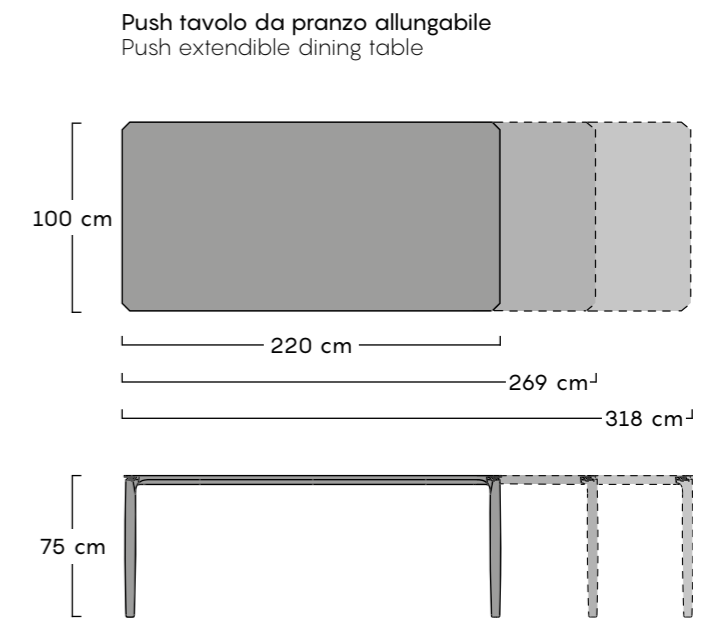

Push tavolo da pranzo allungabile
Push extendible dining table