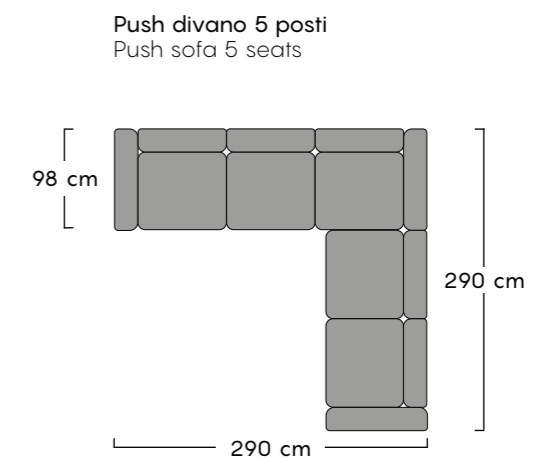

Misure H98 x L290 x W290 cm
Measures

Misura seduta H40 cm
Seat measures

Finiture AL
Finishing

Rivestimento TE
Upholstery