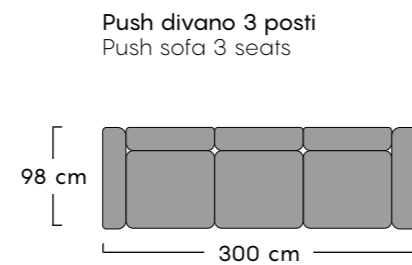

Misure H98 x L130 x W98 cm
Measures

Misura seduta H40 cm
Seat measures

Finiture AL
Finishing

Rivestimento TE
Upholstery

Misure H98 x L214 x W98 cm
Measures

Misura seduta H40 cm
Seat measures

Finiture AL
Finishing

Rivestimento TE
Upholstery

Misure H98 x L300 x W98 cm
Measures

Misura seduta H40 cm
Seat measures

Finiture AL
Finishing

Rivestimento TE
Upholstery

Misure H98 x L363 x W98 cm
Measures

Misura seduta H40 cm
Seat measures

Finiture AL
Finishing

Rivestimento TE
Upholstery

Misure H98 x L300 x W223 cm
Measures

Misura seduta H40 cm
Seat measures

Finiture AL
Finishing

Rivestimento TE
Upholstery

Misure H98 x L386 x W223 cm
Measures