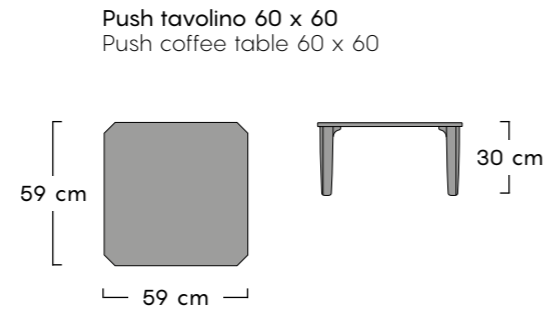

fortezza
melange salmon
66/5

Misure H30 x L59 x W59 cm
Measures

Finiture struttura AL
Structure finishing

Finiture top GR
Top finishing

Push tavolino 60 x 60
Push coffee table 60 x 60

Misure H30 x L118 x W59 cm
Measures