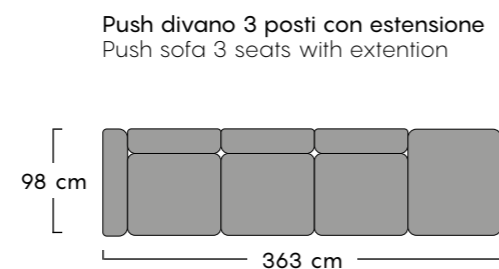

Misure H98 x L363 x W98 cm
Measures

Misura seduta H40 cm
Seat measures

Finiture AL
Finishing

Rivestimento TE
Upholstery