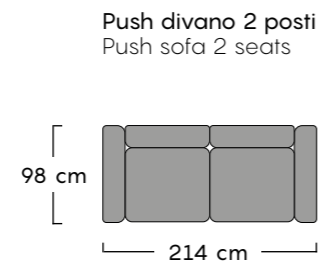

Misure H98 x L130 x W98 cm
Measures

Misura seduta H40 cm
Seat measures

Finiture AL
Finishing

Rivestimento TE
Upholstery

Misure H98 x L214 x W98 cm
Measures

Misura seduta H40 cm
Seat measures

Finiture AL
Finishing

Rivestimento TE
Upholstery

Misure H98 x L300 x W98 cm
Measures

Misura seduta H40 cm
Seat measures

Finiture AL
Finishing

Rivestimento TE
Upholstery

Misure H98 x L363 x W98 cm
Measures

Misura seduta H40 cm
Seat measures