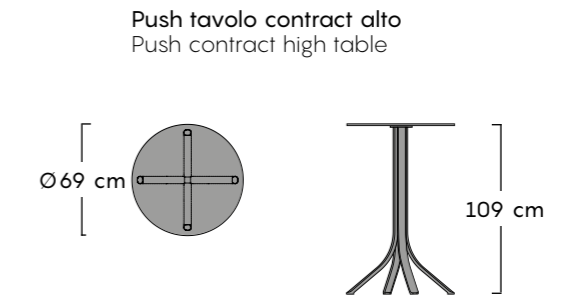

Finiture top HPL
Top finishing

Misure H109 x L69 x W69 cm
Measures

Finiture struttura AL
Structure finishing

Finiture top HPL
Top finishing

Misure H75 x Ø69 cm
Measures

Finiture struttura AL
Structure finishing

Finiture top HPL
Top finishing

Misure H75 x Ø79 cm
Measures

Finiture struttura AL
Structure finishing

Finiture top HPL
Top finishing

Misure H109 x Ø69 cm
Measures

Finiture struttura AL
Structure finishing

Finiture top HPL
Top finishing

PUSH COLLECTION
Abbinamenti tavoli tre e quattro razze
 Three and four spokes tables combinations

Structure
 Aluminium

Top
 HPL

Misure H79 x L54,5 x W57 cm
Measures

Misura seduta H46 cm
Seat measures

Finiture AL TX
Finishing