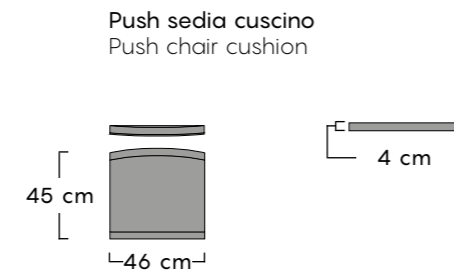

PUSH COLLECTION
Abbinamenti tavoli tre e quattro razze
 Three and four spokes tables combinations

Structure
 Aluminium

Top
 HPL

Misure H79 x L54,5 x W57 cm
Measures

Misura seduta H46 cm
Seat measures

Finiture AL TX
Finishing

Misure H79 x L54,5 x W57 cm
Measures

Misura seduta H46 cm
Seat measures

Finiture AL TX TE
Finishing

Misure H4 x L46 x W45 cm
Measures

Rivestimento TE
Upholstery

Misure H90 x L45 x W60 cm
Measures

Misura seduta H74 cm
Seat measures