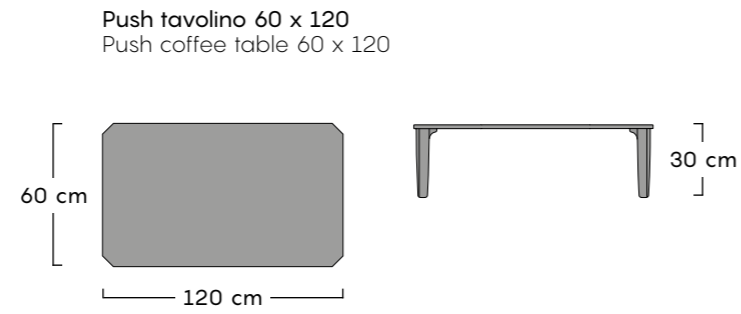

Push tavolino 120 x 120
Push coffee table 120 x 120

Misure H30 x L118 x W118 cm
Measures

Finiture struttura AL
Structure finishing

Finiture top GR
Top finishing