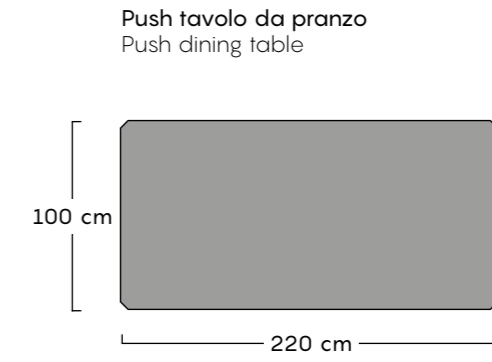

Push tavolo da pranzo
Push dining table

Misure H75 x L220 + 49 + 49 x W100 cm
Measures

Finiture struttura AL
Structure finishing

Finiture top GR
Top finishing