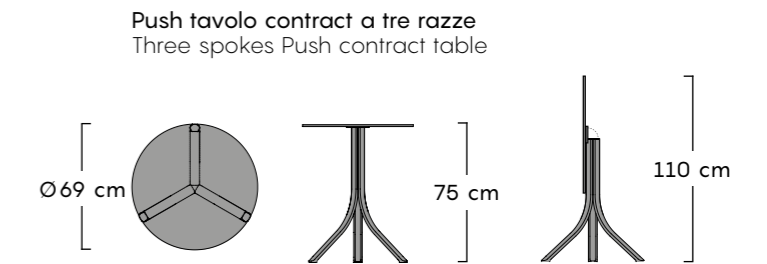

Finiture top HPL
Top finishing

Misure H75 x L79 x W79 cm
Measures

Finiture struttura AL
Structure finishing

Finiture top HPL
Top finishing

Misure H75 x L140 x W79 cm
Measures

Finiture struttura AL
Structure finishing

Finiture top HPL
Top finishing

Misure H109 x L69 x W69 cm
Measures

Finiture struttura AL
Structure finishing

Finiture top HPL
Top finishing

Misure H75 x Ø69 cm
Measures

Finiture struttura AL
Structure finishing

Finiture top HPL
Top finishing

Misure H75 x Ø79 cm
Measures

Finiture struttura AL
Structure finishing

Finiture top HPL
Top finishing

Misure H109 x Ø69 cm
Measures

Finiture struttura AL
Structure finishing

Finiture top HPL
Top finishing