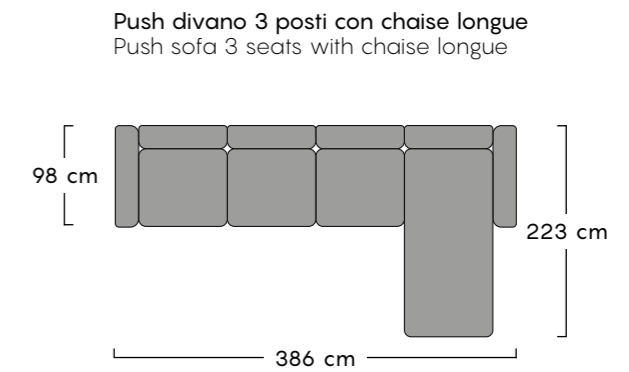

Finiture AL
Finishing

Rivestimento TE
Upholstery

Misure H98 x L300 x W223 cm
Measures

Misura seduta H40 cm
Seat measures

Finiture AL
Finishing

Rivestimento TE
Upholstery

Misure H98 x L386 x W223 cm
Measures

Misura seduta H40 cm
Seat measures

Finiture AL
Finishing

Rivestimento TE
Upholstery

Misure H98 x L448 x W223 cm
Measures

Misura seduta H40 cm
Seat measures

Finiture AL
Finishing

Rivestimento TE
Upholstery

Misure H98 x L290 x W290 cm
Measures