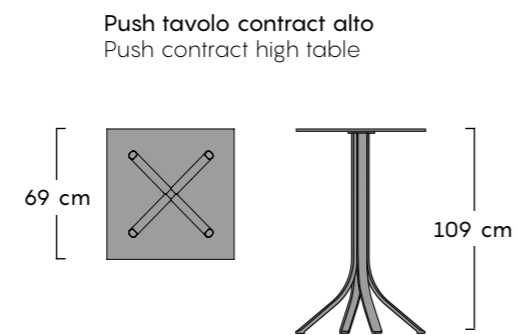

Structure
 Aluminium

Top*
 Aluminium

Top
 Gres

Top* Disponibile solo per tavolo da pranzo fisso.
 Top* Available only for fixed dining table.

Misure H75 x L69 x W69 cm
Measures

Finiture struttura AL
Structure finishing

Finiture top HPL
Top finishing

Misure H75 x L79 x W79 cm
Measures

Finiture struttura AL
Structure finishing

Finiture top HPL
Top finishing

Misure H75 x L140 x W79 cm
Measures

Finiture struttura AL
Structure finishing

Finiture top HPL
Top finishing

Misure H109 x L69 x W69 cm
Measures

Finiture struttura AL
Structure finishing

Finiture top HPL
Top finishing

Misure H75 x Ø69 cm
Measures

Finiture struttura AL
Structure finishing