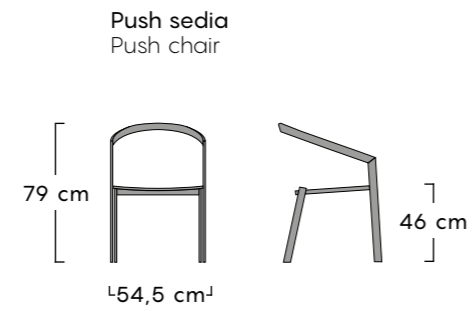

Finiture top HPL
Top finishing

Misure H75 x Ø79 cm
Measures

Finiture struttura AL
Structure finishing

Finiture top HPL
Top finishing

Misure H109 x Ø69 cm
Measures

Finiture struttura AL
Structure finishing

Finiture top HPL
Top finishing

PUSH COLLECTION
Abbinamenti tavoli tre e quattro razze
 Three and four spokes tables combinations

Structure
 Aluminium

Top
 HPL

Misure H79 x L54,5 x W57 cm
Measures

Misura seduta H46 cm
Seat measures

Finiture AL TX
Finishing

Misure H79 x L54,5 x W57 cm
Measures

Misura seduta H46 cm
Seat measures

Finiture AL TX TE
Finishing

Misure H4 x L46 x W45 cm
Measures

Rivestimento TE
Upholstery

Misure H90 x L45 x W60 cm
Measures

Misura seduta H74 cm
Seat measures