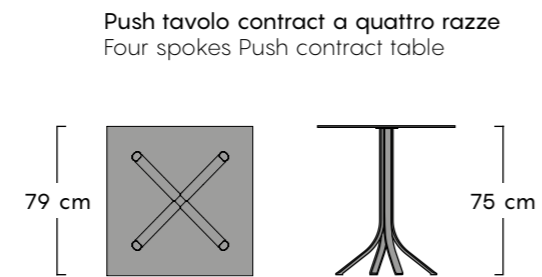

Structure
 Aluminium

Top*
 Aluminium

Top
 Gres

Top* Disponibile solo per tavolo da pranzo fisso.
 Top* Available only for fixed dining table.

Misure H75 x L69 x W69 cm
Measures

Finiture struttura AL
Structure finishing

Finiture top HPL
Top finishing

Misure H75 x L79 x W79 cm
Measures

Finiture struttura AL
Structure finishing

Finiture top HPL
Top finishing

Misure H75 x L140 x W79 cm
Measures

Finiture struttura AL
Structure finishing