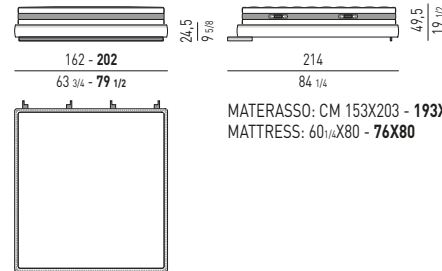

QUEEN / KING SIZE

MATERASSO: CM 153X203 - **193X203**
MATTRESS: 60^{1/4}X80 - **76X80**

TESTATE componibili | MODULAR HEADBOARDS

TESTATE H86 CM HEADBOARDS H86 CM

TESTATE H105 CM HEADBOARDS H105 CM

TESTATE UNICHE | ONE-PIECE HEADBOARDS