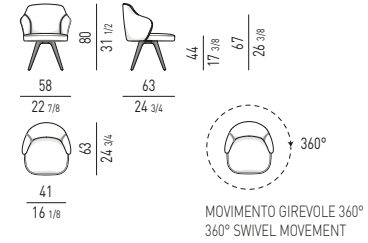

STEEL BASE

**BASE FISSA
FIXED BASE**

LESLIE "LOUNGE"

ALUMINIUM LEGS

**BASE FISSA
FIXED BASE**

**BASE GIREVOLE
SWIVEL BASE**

MILLS Rodolfo Dordoni design

MILLS "LOW" Rodolfo Dordoni design