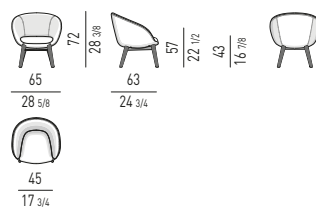

POLTRONCINA "LOUNGE" | "LOUNGE" LITTLE ARMCHAIR

VERSIONE FISSA | FIXED VERSION