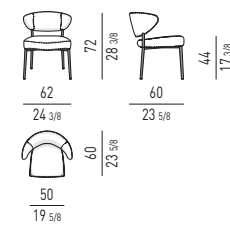

MILLS "LOW" Rodolfo Dordoni design