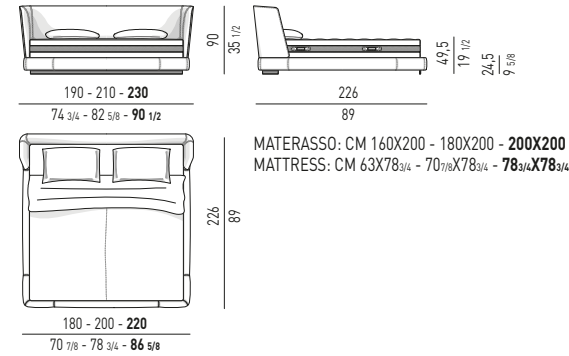

MATERASSO: CM 160X200 - 180X200 - **200X200**
MATTRESS: CM 63X78^{3/4} - 70^{7/8}X78^{3/4} - **78^{3/4}X78^{3/4}**

POSSIBILITA' DI SOMMIER INTERO O DIVISO
AVAILABLE WITH ONE PIECE OR TWO PIECES SOMMIER