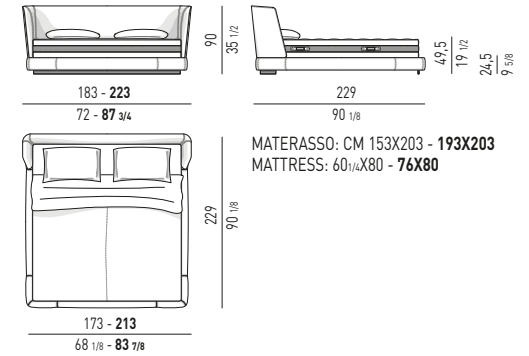

QUEEN / KING SIZE

MATERASSO: CM 153X203 - **193X203**
MATTRESS: 60^{1/4}X80 - **76X80**