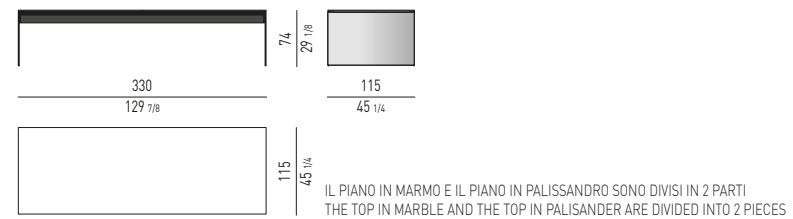

LINHA "DINING" Marcio Kogan / studio mk27 design

PIANO MARMO | MARBLE TOP

PIANO LEGNO | WOOD TOP

PIANO MARMO / PIANO LEGNO | MARBLE TOP / WOOD TOP

LOU "DINING" Christophe Delcourt design

PIANO MARMO | MARBLE TOP