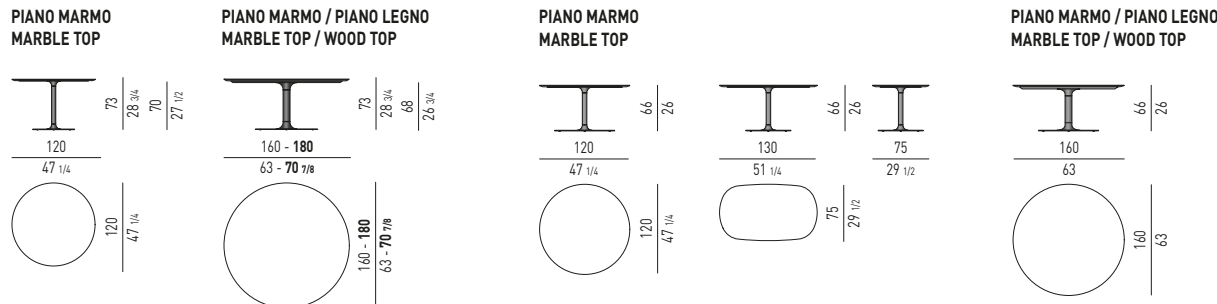

OLIVER "DINING" Rodolfo Dordoni design