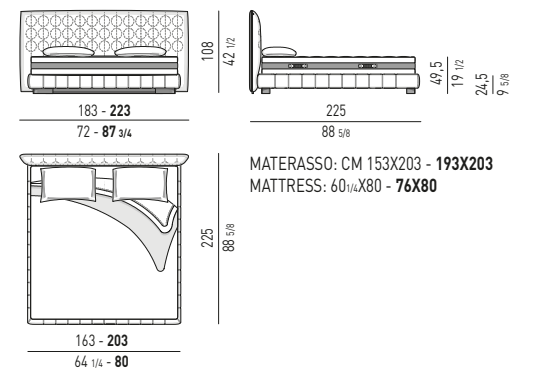

ANDERSEN BED "QUILT" Rodolfo Dordoni design

CURTIS Rodolfo Dordoni design

POSSIBILITA' DI SOMMIER INTERO O DIVISO
AVAILABLE WITH ONE-PIECE OR TWO-PIECES SOMMIER

QUEEN / KING SIZE

QUEEN / KING SIZE

QUEEN / KING SIZE