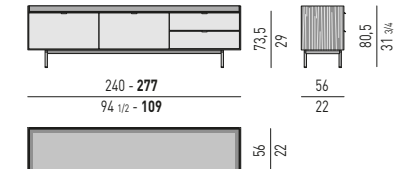

VERSIONE **LEGS CM H23**
LEGS VERSION CM H23

N.B.: il disegno si riferisce alla misura evidenziata in grassetto. Per i disegni di ogni singolo elemento, vi invitiamo a consultare il listino prezzi.
N.B.: the illustration shows the size indicated in bold type. Please see the price list for drawings of each individual piece.