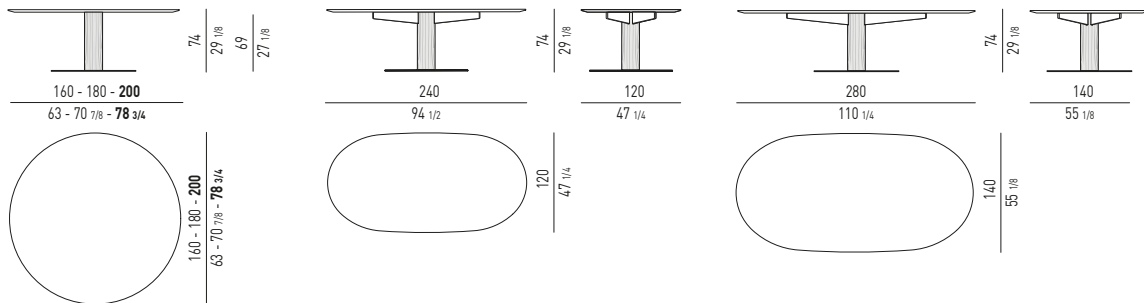

TECHNICAL DATA

BELLAGIO Gordon Guillaumier design

BELLAGIO BISTROT "PEWTER"

BELLAGIO LOUNGE "BRONZE"

BELLAGIO LOUNGE DINING "PEWTER"

BELLAGIO LOUNGE DINING "WOOD"

BELLAGIO DINING "PEWTER"

BELLAGIO DINING "WOOD"