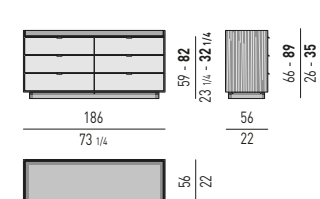

COMODINI
NIGHTSTANDS

CASSETTIERE: 4 O 6 CASSETTI
CHESTS OF DRAWERS: 4 OR 6 DRAWERS

CASSETTIERE: 2, 3 O 5 CASSETTI
CHESTS OF DRAWERS: 2, 3 OR 5 DRAWERS

DALTON / DALTON "BRONZE" / DALTON "CHROME" Rodolfo Dordoni design