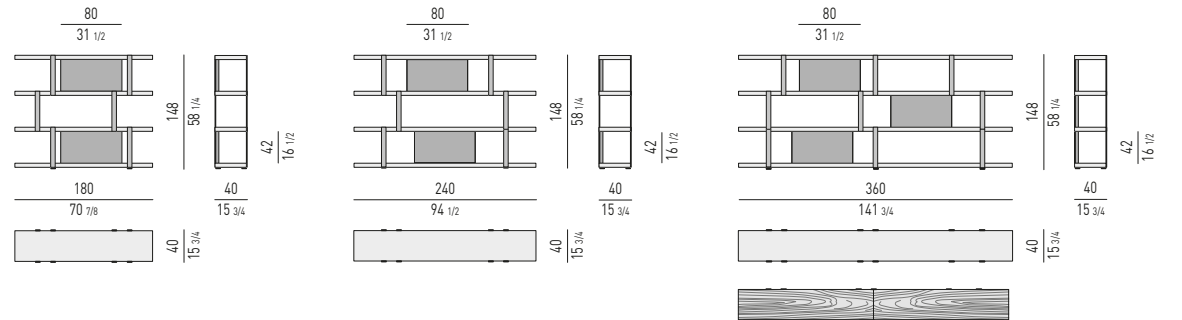

VERSIONE BASE A TERRA CM H8,5
FLOOR BASE VERSION CM H8,5

CONTENITORE ORIZZONTALE LIVING CON 4 CASSETTI
LIVING HORIZONTAL SIDEBOARD WITH 4 DRAWERS

VERSIONE BASE A TERRA CM H8,5
FLOOR BASE VERSION CM H8,5

CONTENITORE BAR CON 1 ANTA A RIBALTA E 1 CASSETTONE
BAR CABINET WITH 1 FLAP DOOR AND 1 DRAWER

CONTENITORE ORIZZONTALE LIVING/TV CON 2 CASSETTONI
LIVING/TV HORIZONTAL SIDEBOARD WITH 2 DRAWERS

VERSIONE LEGS CM H13
LEGS VERSION CM H13

CONTENITORE ORIZZONTALE LIVING/TV CON 1 CASSETTONE E 2 CASSETTI
LIVING/TV HORIZONTAL SIDEBOARD WITH 1 LARGE DRAWER AND 2 SMALL DRAWERS

VERSIONE LEGS CM H13
LEGS VERSION CM H13

CONTENITORE ORIZZONTALE LIVING/TV CON 4 CASSETTI
LIVING/TV HORIZONTAL SIDEBOARD WITH 4 DRAWERS

VERSIONE LEGS CM H13
LEGS VERSION CM H13

CONTENITORI ORIZZONTALI LIVING CON 3 CASSETTONI
LIVING HORIZONTAL SIDEBARDS WITH 3 DRAWERS

VERSIONE BASE A TERRA CM H8,5
FLOOR BASE VERSION CM H8,5

CONTENITORI ORIZZONTALI LIVING/TV CON 3 CASSETTONI
LIVING/TV HORIZONTAL SIDEBARD WITH 3 DRAWERS

VERSIONE LEGS CM H13
LEGS VERSION CM H13

CONTENITORI NIGHT | NIGHT SIDEBARDS

COMODINI
NIGHTSTANDS

CASSETTIERE: 4 O 6 CASSETTI
CHESTS OF DRAWERS: 4 OR 6 DRAWERS

CASSETTIERE: 2, 3 O 5 CASSETTI
CHESTS OF DRAWERS: 2, 3 OR 5 DRAWERS

DALTON / DALTON "BRONZE" / DALTON "CHROME" Rodolfo Dordoni design

LIBRERIE
BOOKCASES

I RIPIANI IN PALISSANDRO SANTOS SONO DIVISI IN DUE PARTI.
THE SHELVES IN PALISANDER SANTOS ARE DIVIDED INTO TWO PIECES.

N.B.: il disegno si riferisce alla misura evidenziata in grassetto. Per i disegni di ogni singolo elemento, vi invitiamo a consultare il listino prezzi.
N.B.: the illustration shows the size indicated in bold type. Please see the price list for drawings of each individual piece.