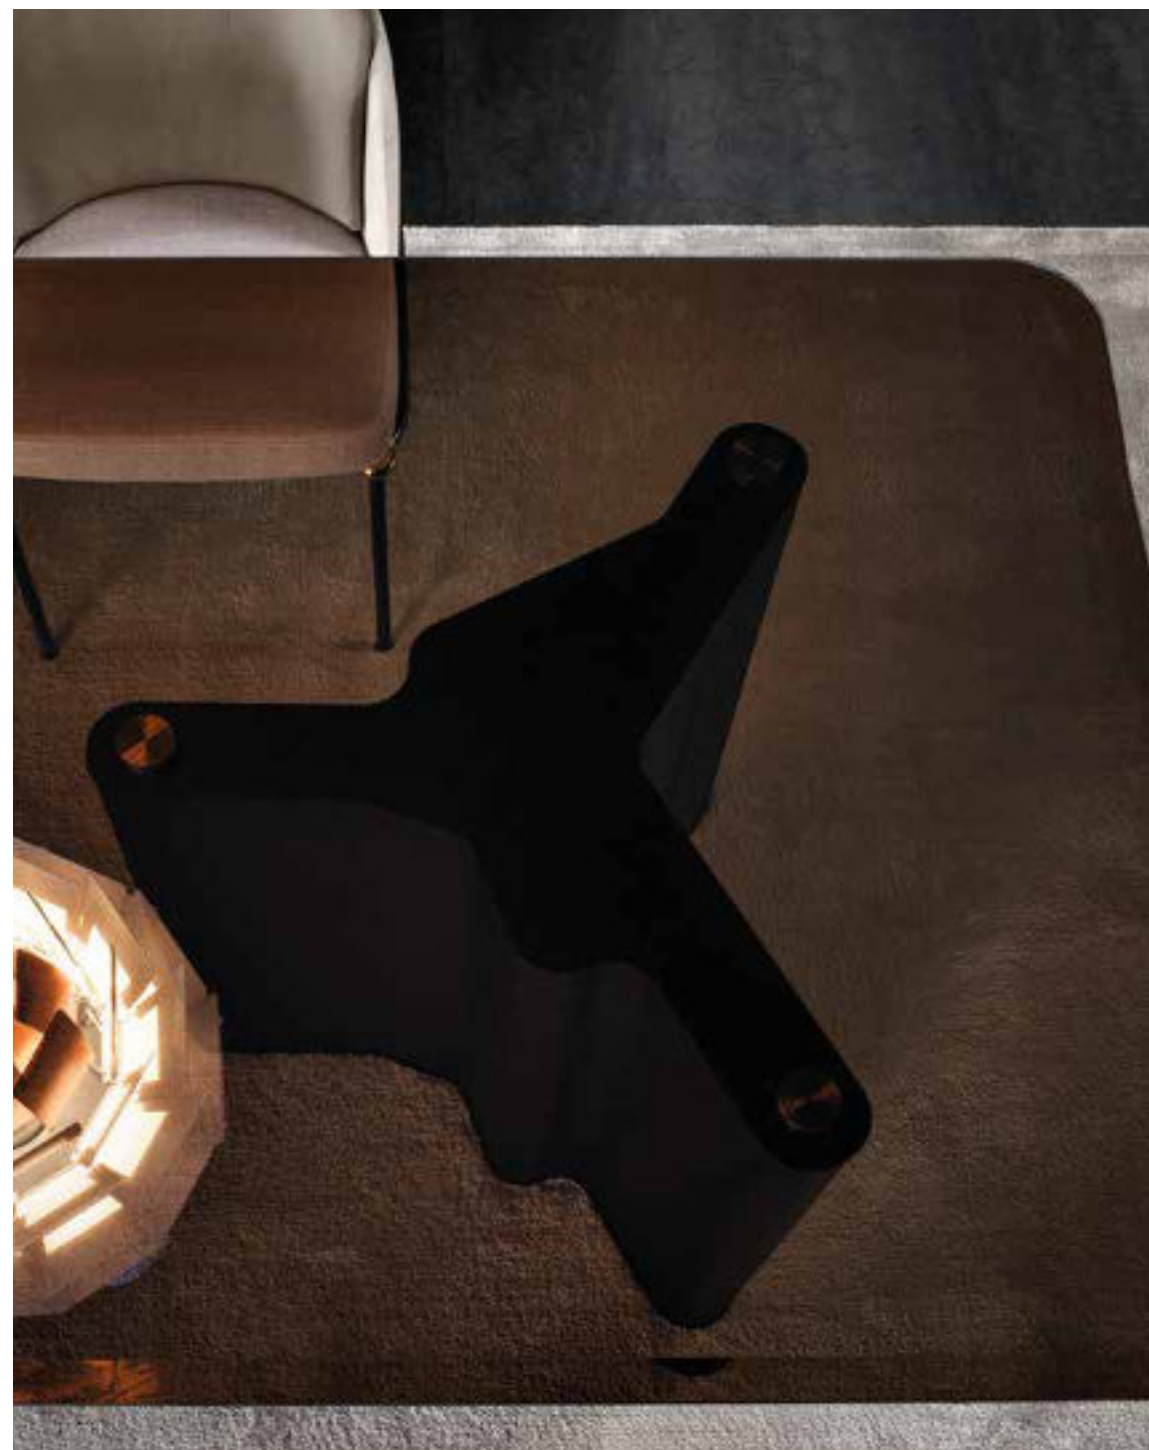

ROUND TOP_Ø CM 150 H72,5

ROUND TOPS_Ø CM 160 H74

ROUND TOPS_Ø CM 180 H74

ROUND TOPS_Ø CM 200 H74

RECTANGULAR TOPS_CM 280X120 H74

RECTANGULAR TOPS_CM 320X120 H74