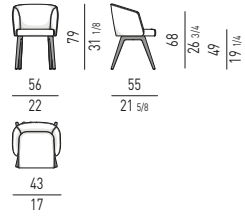

REEVES Rodolfo Dordoni design

POLTRONCINA "DINING" | "DINING" LITTLE ARMCHAIR