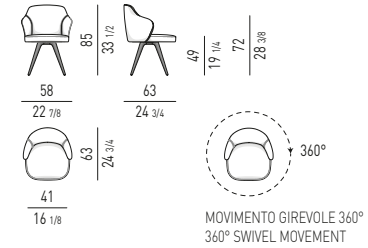

STEEL BASE

**BASE FISSA
FIXED BASE**

LESLIE "LOUNGE"

ALUMINIUM LEGS

**BASE FISSA
FIXED BASE**

**BASE GIREVOLE
SWIVEL BASE**

MILLS Rodolfo Dordoni design

MILLS "LOW" Rodolfo Dordoni design