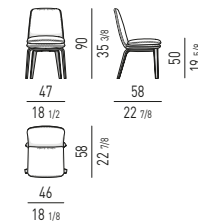

SEDIA | CHAIR