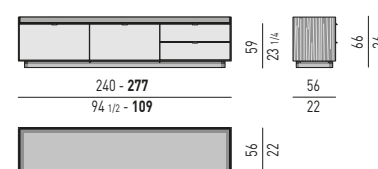

CALDER "BRONZE" Rodolfo Dordoni design

CONTENITORE ORIZZONTALE LIVING
LIVING HORIZONTAL SIDEBOARD

CONTENITORE ORIZZONTALE DINING
DINING HORIZONTAL SIDEBOARD

CONSOLLE
CONSOLE TABLES

CARSON SIDEBOARDS Rodolfo Dordoni design

CONSOLLE LIVING
LIVING CONSOLE TABLE

CONTENITORE ORIZZONTALE LIVING
LIVING HORIZONTAL SIDEBOARD

CONTENITORE ORIZZONTALE DINING
DINING HORIZONTAL SIDEBOARD

CONTENITORE VERTICALE
CABINET

CARSON DINE Rodolfo Dordoni design

CARSON "BOOKCASE" Rodolfo Dordoni design

BUFFET

DARREN Rodolfo Dordoni design

CONTENITORI ORIZZONTALI DINING CON 2 CASSETTONI | DINING HORIZONTAL SIDEBOARDS WITH 2 DRAWERS

VERSIONE **BASE A TERRA CM H8,5**
FLOOR BASE VERSION CM H8,5

VERSIONE **LEGS CM H23**
LEGS VERSION CM H23

CONTENITORI ORIZZONTALI DINING CON 3 CASSETTONI | DINING HORIZONTAL SIDEBOARDS WITH 3 DRAWERS

VERSIONE **BASE A TERRA CM H8,5**
FLOOR BASE VERSION CM H8,5

VERSIONE **LEGS CM H23**
LEGS VERSION CM H23

CONTENITORI ORIZZONTALI DINING CON 1 CASSETTONE E 2 CASSETTI | DINING HORIZONTAL SIDEBOARDS WITH 1 LARGE DRAWER AND 2 SMALL DRAWERS

VERSIONE **BASE A TERRA CM H8,5**
FLOOR BASE VERSION CM H8,5

VERSIONE **LEGS CM H23**
LEGS VERSION CM H23

CONTENITORI ORIZZONTALI DINING CON 2 CASSETTONI E 2 CASSETTI | DINING HORIZONTAL SIDEBOARDS WITH 2 LARGE DRAWERS AND 2 SMALL DRAWERS

VERSIONE **BASE A TERRA CM H8,5**
FLOOR BASE VERSION CM H8,5

VERSIONE **LEGS CM H23**
LEGS VERSION CM H23

N.B.: il disegno si riferisce alla misura evidenziata in grassetto. Per i disegni di ogni singolo elemento, vi invitiamo a consultare il listino prezzi.
N.B.: the illustration shows the size indicated in bold type. Please see the price list for drawings of each individual piece.