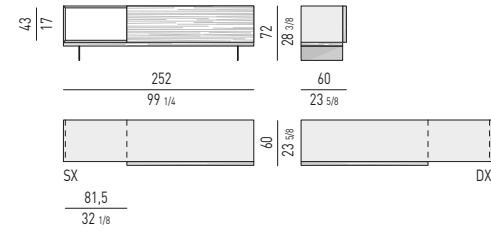

LANG Rodolfo Dordoni design

CONTENITORE DINING CON 1 ANTA E VANO PASSANTE
DINING SIDEBOARD WITH 1 DOOR AND OPEN CONTAINER