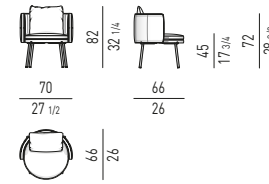

POLTRONCINA "LOUNGE" | "LOUNGE" LITTLE ARMCHAIR

VERSIONE FISSA | FIXED VERSION