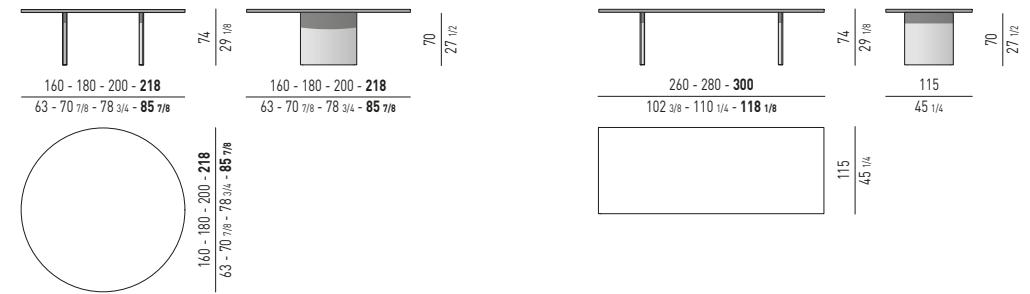

PIANO LEGNO | WOOD TOP