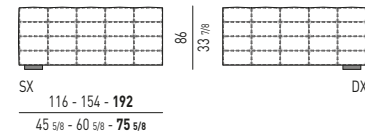

QUEEN / KING SIZE

MATERASSO: CM 153X203 - **193X203**
MATTRESS: 60^{1/4}X80 - **76X80**

TESTATE componibili | MODULAR HEADBOARDS

TESTATE H86 CM HEADBOARDS H86 CM

TESTATE H105 CM HEADBOARDS H105 CM

TESTATE UNICHE | ONE-PIECE HEADBOARDS