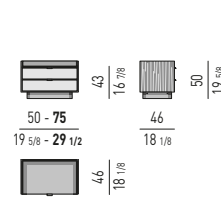

COMODINI
NIGHTSTANDS

CASSETTIERE: 4 O 6 CASSETTI
CHESTS OF DRAWERS: 4 OR 6 DRAWERS

CASSETTIERE: 2, 3 O 5 CASSETTI
CHESTS OF DRAWERS: 2, 3 OR 5 DRAWERS

DALTON / DALTON "BRONZE" / DALTON "CHROME" Rodolfo Dordoni design