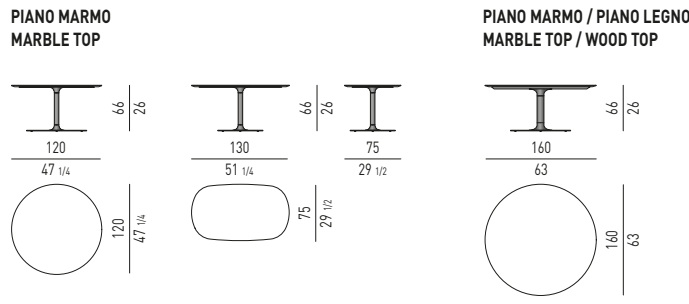

OLIVER "LOUNGE" Rodolfo Dordoni design