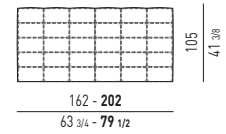

TESTATE H86 CM HEADBOARDS H86 CM

TESTATE H105 CM HEADBOARDS H105 CM

TESTATE H86 CM: QUEEN / KING SIZE HEADBOARDS H86 CM: QUEEN / KING SIZE

TESTATE H105 CM: QUEEN / KING SIZE HEADBOARDS H105 CM: QUEEN / KING SIZE