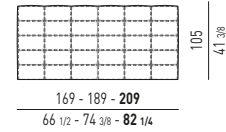

TESTATE H105 CM HEADBOARDS H105 CM