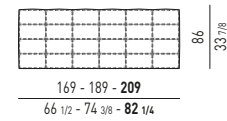

TESTATE UNICHE | ONE-PIECE HEADBOARDS

TESTATE H86 CM HEADBOARDS H86 CM