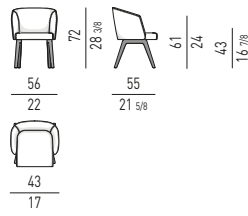

POLTRONCINA "LOUNGE" | "LOUNGE" LITTLE ARMCHAIR