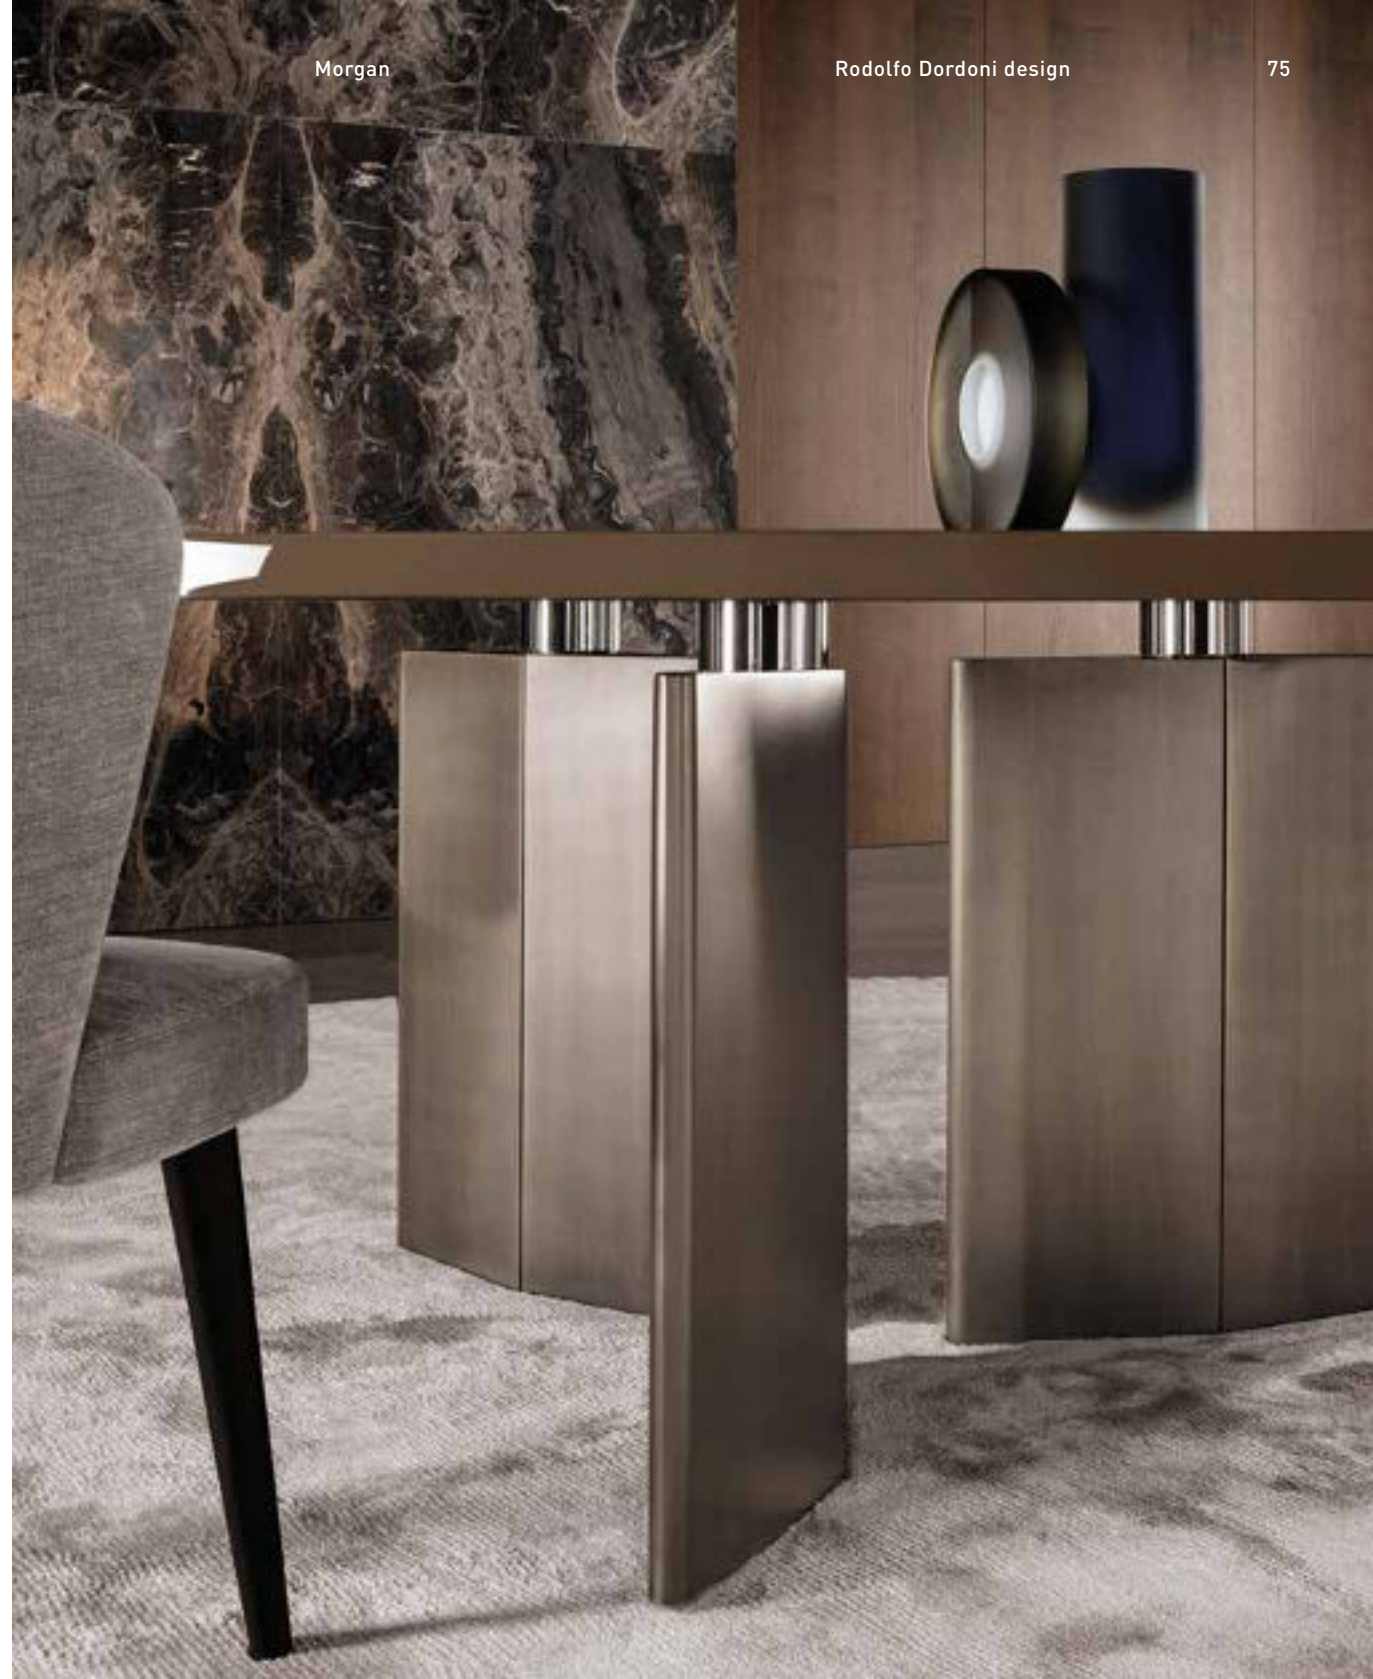

MORGAN MARBLE

ROUND TOPS_Ø CM 160 H74,5

LAZY SUSAN
Ø CM 60

ROUND TOPS_Ø CM 180 H74,5

LAZY SUSAN
Ø CM 80

ROUND TOPS_Ø CM 200 H74,5

LAZY SUSAN
Ø CM 100

MORGAN TABLE
ASTON "DINING" LITTLE ARMCHAIRS
LANG DINING SIDBOARD / OPEN CONTAINER
DIBBETS RUG