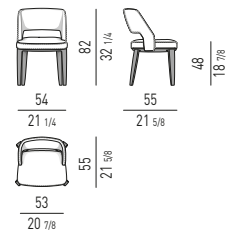

OWENS Rodolfo Dordoni design

**BASE LEGNO
WOOD BASE**