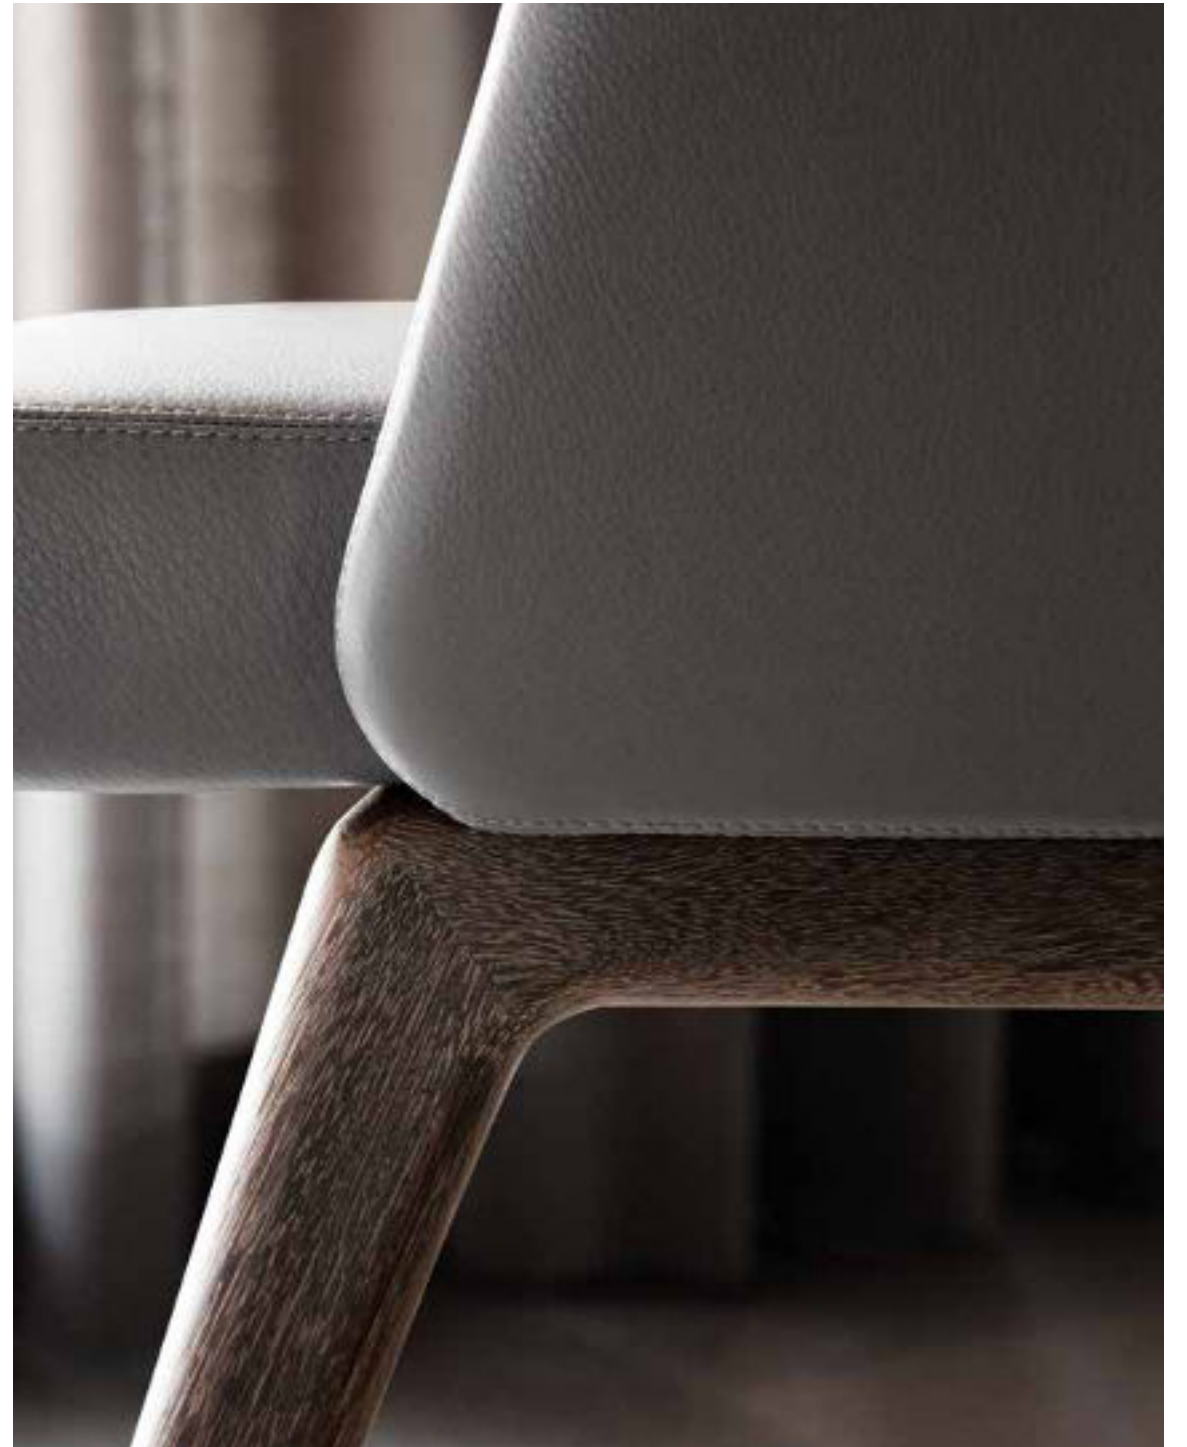

Dining little armchair

REEVES “DINING”

Rodolfo Dordoni design