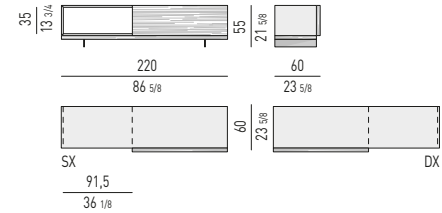

CONTENITORE LIVING CON 1 ANTA E VANO PASSANTE
LIVING SIDEBOARD WITH 1 DOOR AND OPEN CONTAINER