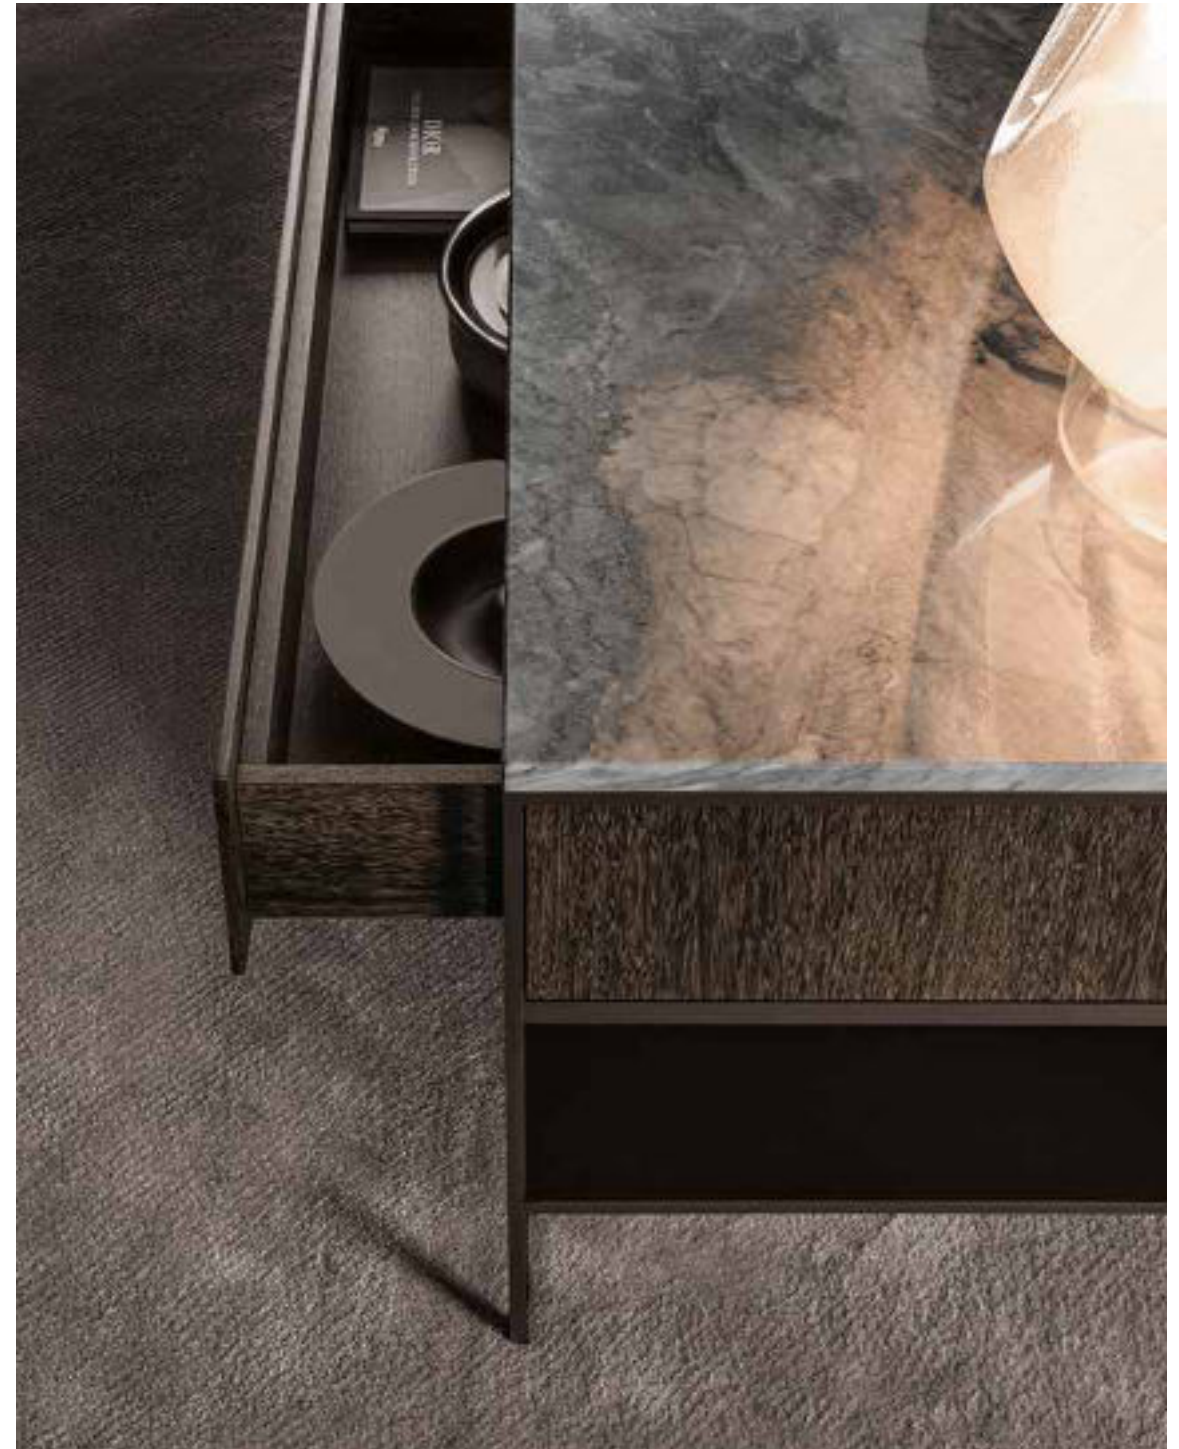

Storage units

CALDER "BRONZE"

Rodolfo Dordoni design

CALDER "BRONZE" DINING HORIZONTAL SIDEBOARD
DIBBETS "RIM" RUGS

CALDER "BRONZE" LIVING HORIZONTAL SIDEBOARD
 DIBBETS "FLAG" RUG

CALDER "BRONZE" CONSOLE TABLE - DIBBETS "FLAG" RUG