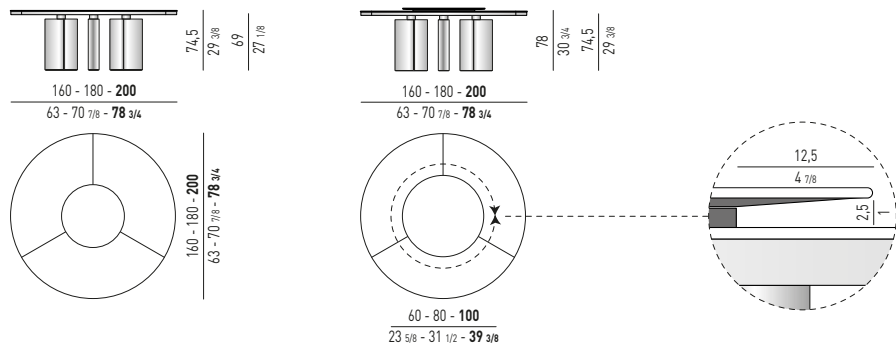

PIANO LEGNO / PIANO VETRO | WOOD TOP / GLASS TOP

MORGAN Rodolfo Dordoni design

IL PIANO IN EBANO È DIVISO IN 4 PARTI
THE TOP IN EBONY IS DIVIDED INTO 4 PIECES

MORGAN MARBLE Rodolfo Dordoni design

VERSIONE LAZY SUSAN GIREVOLE 360°
360° SWIVEL LAZY SUSAN VERSION