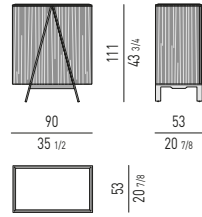

EASEL nendo design

MOBILE VERTICALE
VERTICAL CABINET