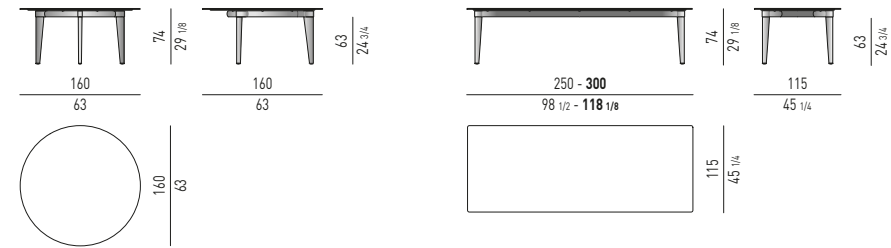

PENTHOUSE Rodolfo Dordoni design