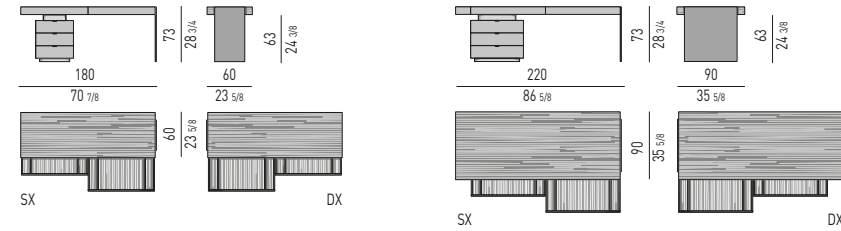

CARSON "WRITING DESK" Rodolfo Dordoni design