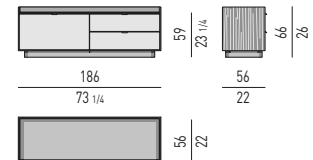

CALDER "BRONZE" Rodolfo Dordoni design

CONTENITORE ORIZZONTALE LIVING
LIVING HORIZONTAL SIDEBOARD

CONTENITORE ORIZZONTALE DINING
DINING HORIZONTAL SIDEBOARD

CONSOLLE
CONSOLE TABLES

CARSON SIDEBOARDS Rodolfo Dordoni design

CONSOLLE LIVING
LIVING CONSOLE TABLE

CONTENITORE ORIZZONTALE LIVING
LIVING HORIZONTAL SIDEBOARD

CONTENITORE ORIZZONTALE DINING
DINING HORIZONTAL SIDEBOARD

CONTENITORE VERTICALE
CABINET

CARSON DINE Rodolfo Dordoni design

CARSON "BOOKCASE" Rodolfo Dordoni design

BUFFET

DARREN Rodolfo Dordoni design

CONTENITORI ORIZZONTALI DINING CON 2 CASSETTONI | DINING HORIZONTAL SIDEBOARDS WITH 2 DRAWERS

VERSIONE **BASE A TERRA CM H8,5**
FLOOR BASE VERSION CM H8,5

VERSIONE **LEGS CM H23**
LEGS VERSION CM H23

CONTENITORI ORIZZONTALI DINING CON 3 CASSETTONI | DINING HORIZONTAL SIDEBOARDS WITH 3 DRAWERS

VERSIONE **BASE A TERRA CM H8,5**
FLOOR BASE VERSION CM H8,5

VERSIONE **LEGS CM H23**
LEGS VERSION CM H23

CONTENITORI ORIZZONTALI DINING CON 1 CASSETTONE E 2 CASSETTI | DINING HORIZONTAL SIDEBOARDS WITH 1 LARGE DRAWER AND 2 SMALL DRAWERS

VERSIONE **BASE A TERRA CM H8,5**
FLOOR BASE VERSION CM H8,5

VERSIONE **LEGS CM H23**
LEGS VERSION CM H23

CONTENITORI ORIZZONTALI DINING CON 2 CASSETTONI E 2 CASSETTI | DINING HORIZONTAL SIDEBOARDS WITH 2 LARGE DRAWERS AND 2 SMALL DRAWERS

VERSIONE **BASE A TERRA CM H8,5**
FLOOR BASE VERSION CM H8,5

VERSIONE **LEGS CM H23**
LEGS VERSION CM H23

N.B.: il disegno si riferisce alla misura evidenziata in grassetto. Per i disegni di ogni singolo elemento, vi invitiamo a consultare il listino prezzi.
N.B.: the illustration shows the size indicated in bold type. Please see the price list for drawings of each individual piece.