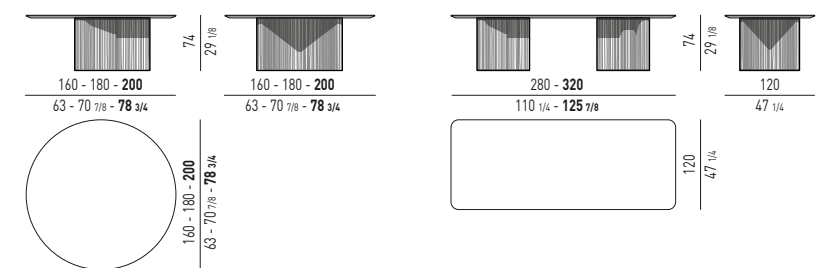

LOU "DINING" Christophe Delcourt design

PIANO MARMO | MARBLE TOP

PIANO LEGNO / PIANO VETRO | WOOD TOP / GLASS TOP