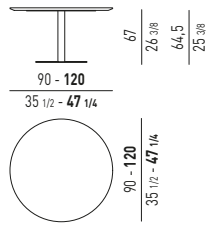

TECHNICAL DATA

BELLAGIO Gordon Guillaumier design

BELLAGIO BISTROT "PEWTER"

BELLAGIO LOUNGE "BRONZE"

BELLAGIO LOUNGE DINING "PEWTER"

BELLAGIO LOUNGE DINING "WOOD"

BELLAGIO DINING "PEWTER"

BELLAGIO DINING "WOOD"