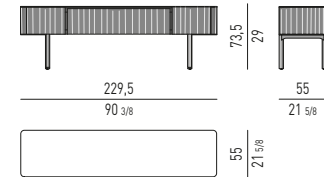

CONTENITORE ORIZZONTALE LIVING "HIGH" CON 3 CASSETTI
LIVING "HIGH" HORIZONTAL SIDEBOARD WITH 3 DRAWERS