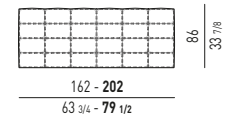

TESTATE H86 CM: QUEEN / KING SIZE HEADBOARDS H86 CM: QUEEN / KING SIZE