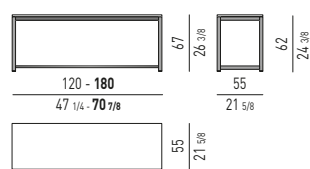

SCRITTOIO-CONSOLLE | WRITING DESK-CONSOLE TABLE