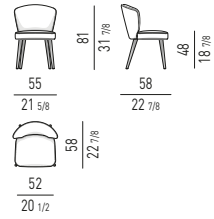

**SEDIA
CHAIR**