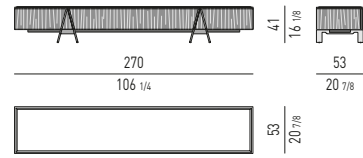

CONSOLLE LIVING/TV
LIVING/TV CONSOLE TABLE