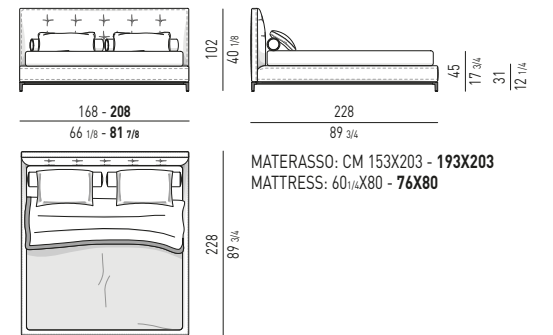

ANDERSEN BED "QUILT" Rodolfo Dordoni design

CURTIS Rodolfo Dordoni design

POSSIBILITA' DI SOMMIER INTERO O DIVISO
AVAILABLE WITH ONE-PIECE OR TWO-PIECES SOMMIER

QUEEN / KING SIZE

QUEEN / KING SIZE

QUEEN / KING SIZE