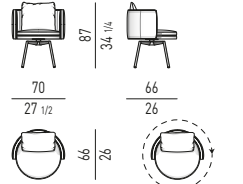

VERSIONE GIREVOLE | SWIVEL VERSION