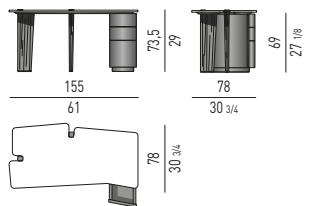

JACOB "WRITING DESK" Rodolfo Dordoni design