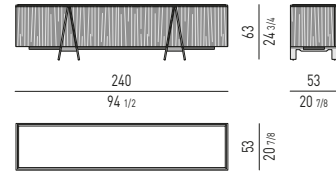

CONTENITORE DINING
DINING SIDEBOARD