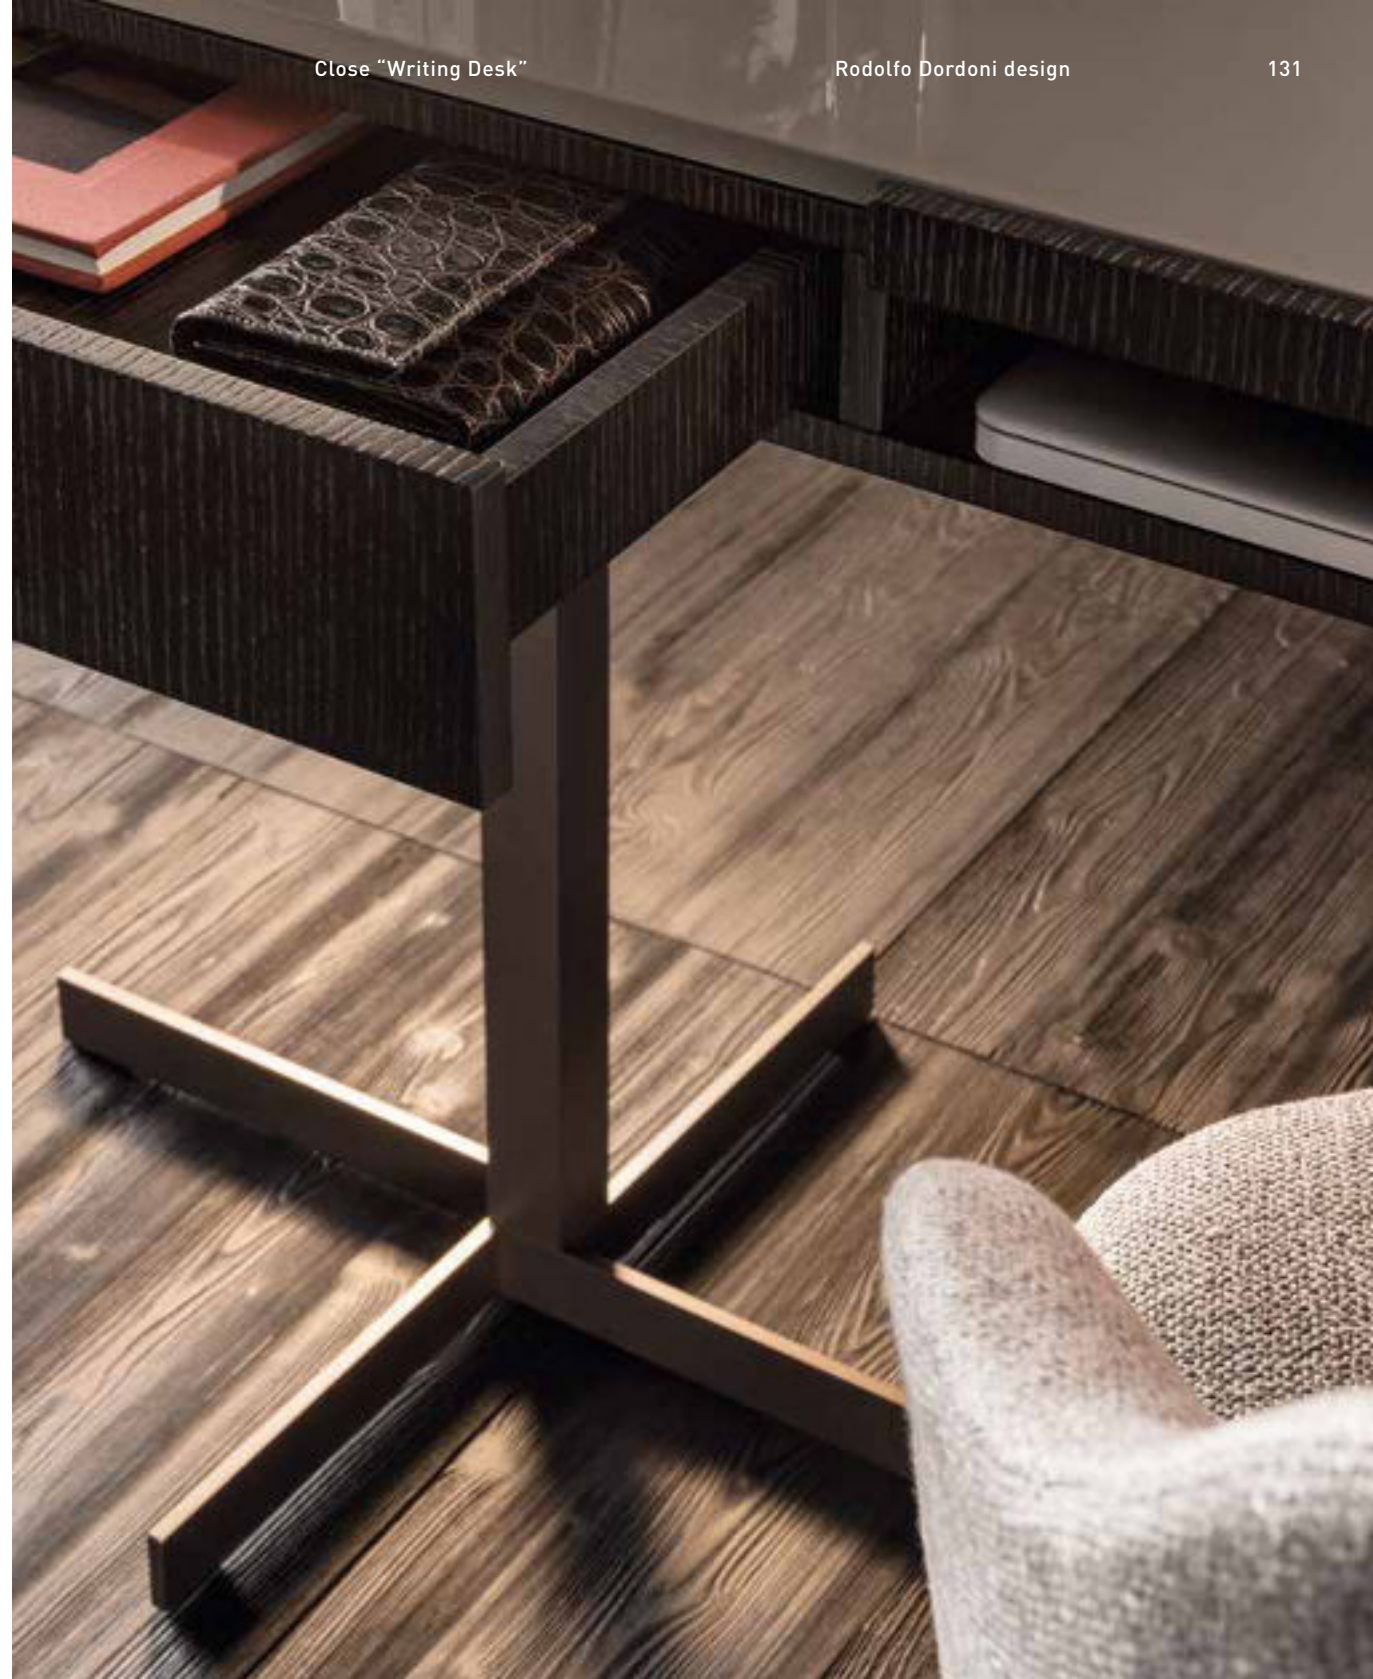

JACOB "WRITING DESK"

Rodolfo Dordoni design

JACOB "WRITING DESK" WRITING DESK
AMÉLIE "DINING" LITTLE ARMCHAIR

Writing desk

CLOSE “WRITING DESK”

Rodolfo Dordoni design

CLOSE “WRITING DESK” WRITING DESK
LESLIE “DINING” LITTLE ARMCHAIR
ELLIOTT SIDE TABLES - DALTON “CHROME” BOOKCASE