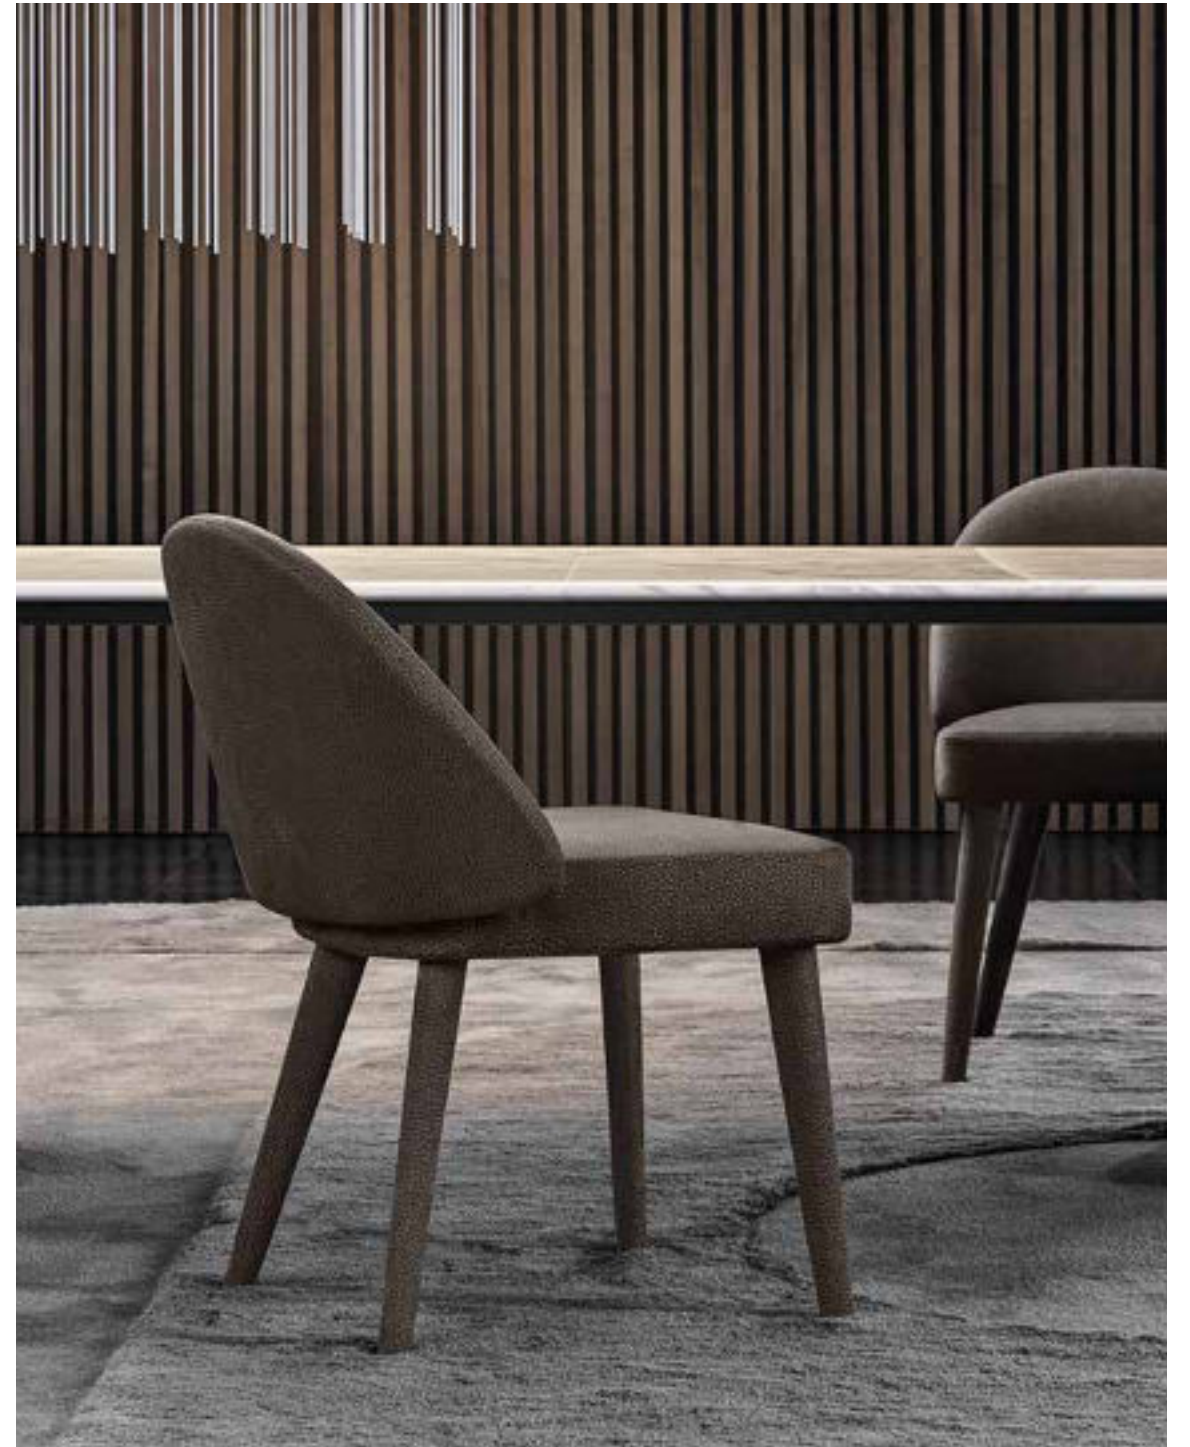

Dining little armchair and chair

LAWSON "DINING"

Rodolfo Dordoni design

LAWSON "DINING" CHAIRS
WEDGE "DINING" TABLE - WISP RELIEF RUG