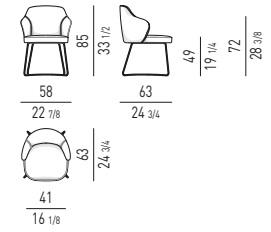

STEEL BASE

**BASE FISSA
FIXED BASE**