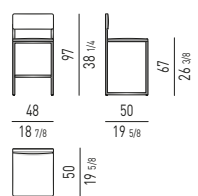

BAG LIGHT "STOOL" Rodolfo Dordoni design