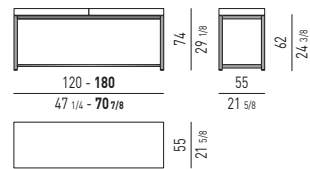

FULTON DESK Rodolfo Dordoni design

SCRITTOIO | WRITING DESK