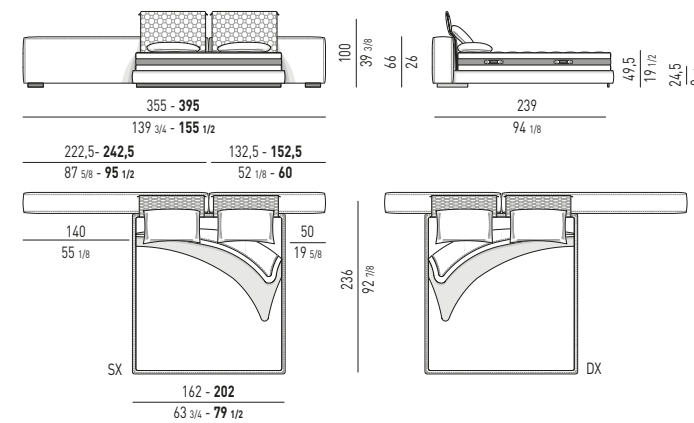

COPPIA DI POGGIATESTA | COUPLE OF HEADREST

QUEEN / KING SIZE

YANG BED WIDE Rodolfo Dordoni design

QUEEN / KING SIZE

POSSIBILITA' DI SOMMIER INTERO O DIVISO
AVAILABLE WITH ONE-PIECE OR TWO-PIECES SOMMIER

COPPIA DI POGGIATESTA | COUPLE OF HEADREST