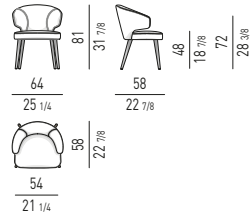

ASTON Rodolfo Dordoni design

ASTON "DINING"

**POLTRONCINA
LITTLE ARMCHAIR**