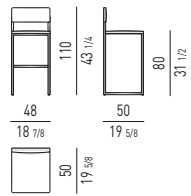

BAG LIGHT "STOOL" Rodolfo Dordoni design