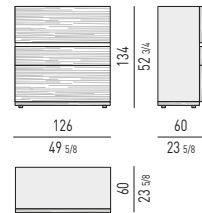

CONTENITORE BAR
BAR CABINET