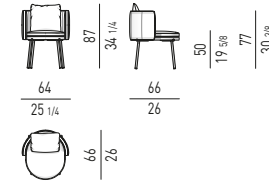

TORII nendo design

POLTRONCINA "DINING" | "DINING" LITTLE ARMCHAIR

VERSIONE FISSA | FIXED VERSION