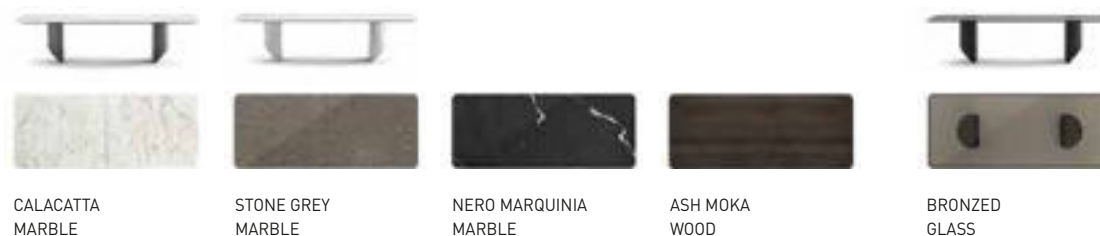

RECTANGULAR TOPS_CM 300X120 H73