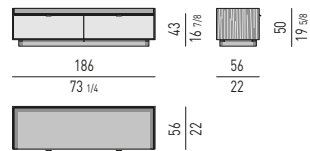

CONTENITORE ORIZZONTALE LIVING CON 2 CASSETTONI
LIVING HORIZONTAL SIDEBOARD WITH 2 DRAWERS

VERSIONE BASE A TERRA CM H8,5
FLOOR BASE VERSION CM H8,5