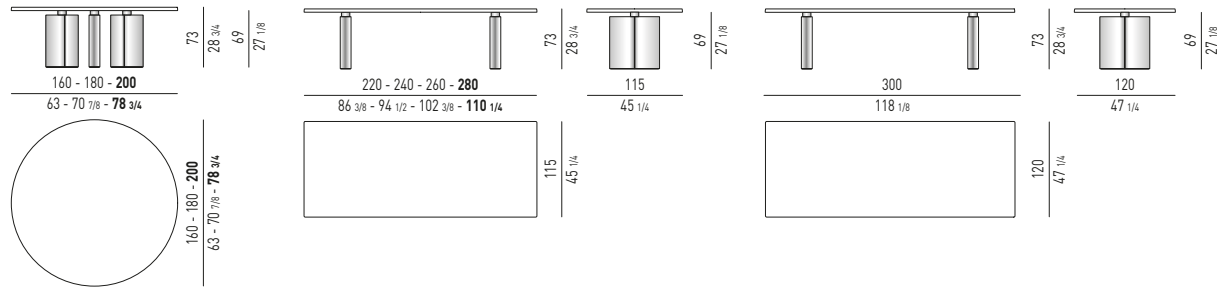

PIANO LEGNO / PIANO VETRO | WOOD TOP / GLASS TOP

MORGAN Rodolfo Dordoni design

IL PIANO IN EBANO È DIVISO IN 4 PARTI
THE TOP IN EBONY IS DIVIDED INTO 4 PIECES

MORGAN MARBLE Rodolfo Dordoni design

VERSIONE LAZY SUSAN GIREVOLE 360°
360° SWIVEL LAZY SUSAN VERSION