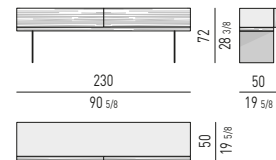

CONSOLLE HIGH
HIGH CONSOLE TABLE