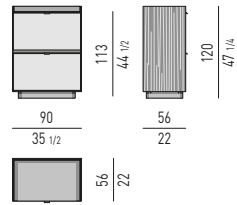

CONTENITORE VERTICALE DINING CON 1 ANTA A RIBALTA E 1 CASSETTONE
DINING VERTICAL CABINET WITH 1 FLAP DOOR AND 1 DRAWER