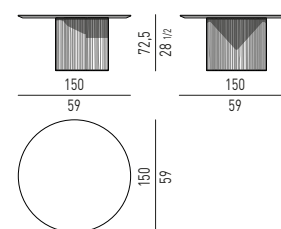

LINHA "DINING" Marcio Kogan / studio mk27 design

PIANO MARMO | MARBLE TOP

PIANO LEGNO | WOOD TOP

PIANO MARMO / PIANO LEGNO | MARBLE TOP / WOOD TOP

LOU "DINING" Christophe Delcourt design

PIANO MARMO | MARBLE TOP