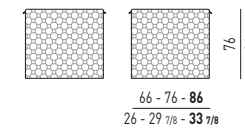

COPPIA DI POGGIATESTA | COUPLE OF HEADREST

QUEEN / KING SIZE

YANG BED WIDE Rodolfo Dordoni design

QUEEN / KING SIZE

POSSIBILITA' DI SOMMIER INTERO O DIVISO
AVAILABLE WITH ONE-PIECE OR TWO-PIECES SOMMIER

COPPIA DI POGGIATESTA | COUPLE OF HEADREST