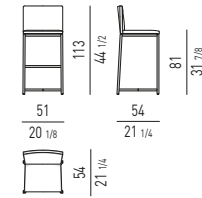

FLYNT "STOOL" Rodolfo Dordoni design