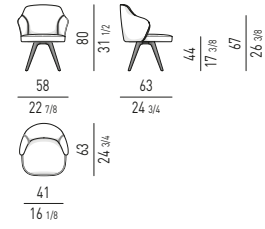

LESLIE "LOUNGE"

ALUMINIUM LEGS

**BASE FISSA
FIXED BASE**