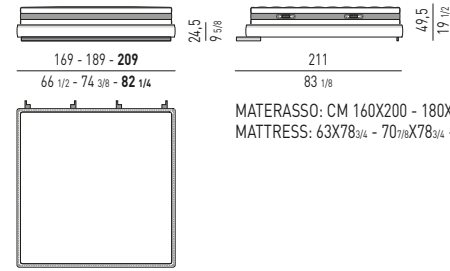

LAWRENCE BED Rodolfo Dordoni design

SOMMIER

MATERASSO: CM 160X200 - 180X200 - **200X200**
MATTRESS: 63X78^{3/4} - 70^{7/8}X78^{3/4} - **78^{3/4}X78^{3/4}**

POSSIBILITA' DI SOMMIER INTERO O DIVISO
AVAILABLE WITH ONE PIECE OR TWO PIECES SOMMIER