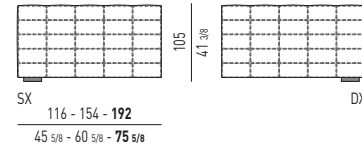

QUEEN / KING SIZE

MATERASSO: CM 153X203 - **193X203**
MATTRESS: 60^{1/4}X80 - **76X80**

TESTATE componibili | MODULAR HEADBOARDS

TESTATE H86 CM HEADBOARDS H86 CM

TESTATE H105 CM HEADBOARDS H105 CM

TESTATE UNICHE | ONE-PIECE HEADBOARDS