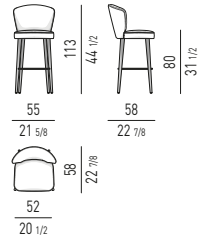

**SGABELLO SEDUTA H80
STOOL SEAT H80**