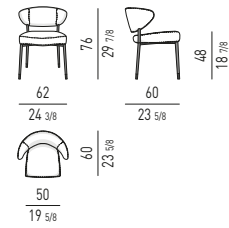

MILLS Rodolfo Dordoni design