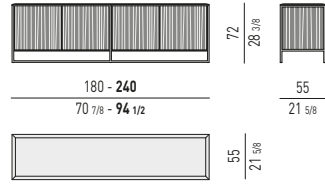

CONTENITORE ORIZZONTALE DINING
DINING HORIZONTAL SIDEBOARD