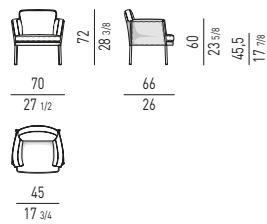

POLTRONCINA "LOUNGE" | "LOUNGE" LITTLE ARMCHAIR