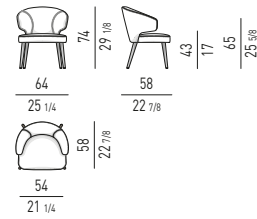

ASTON "LOUNGE"

**POLTRONCINA
LITTLE ARMCHAIR**