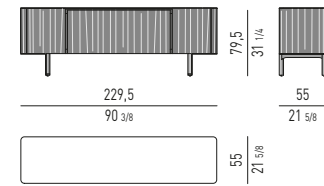

LOU Christophe Delcourt design

CONTENITORE ORIZZONTALE DINING CON 2 ANTE E 1 CASSETTO
DINING HORIZONTAL SIDEBOARD WITH 2 DOORS AND 1 DRAWER