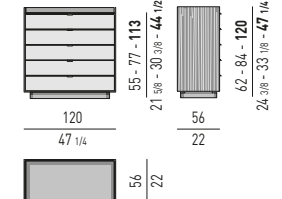

COMODINI
NIGHTSTANDS

CASSETTIERE: 4 O 6 CASSETTI
CHESTS OF DRAWERS: 4 OR 6 DRAWERS

CASSETTIERE: 2, 3 O 5 CASSETTI
CHESTS OF DRAWERS: 2, 3 OR 5 DRAWERS

DALTON / DALTON "BRONZE" / DALTON "CHROME" Rodolfo Dordoni design