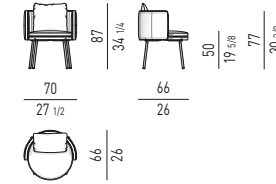

POLTRONCINA "DINING LARGE" | "DINING LARGE" LITTLE ARMCHAIR

VERSIONE FISSA | FIXED VERSION