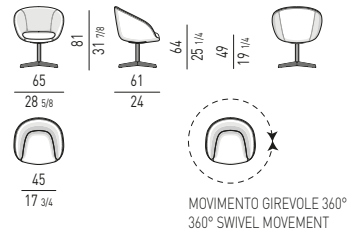

RUSSELL Rodolfo Dordoni design

POLTRONCINA "DINING" - GIREVOLE | "DINING" LITTLE ARMCHAIR - SWIVEL