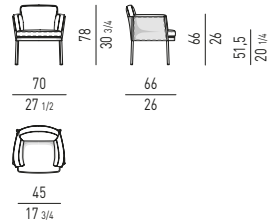

SHELLEY GamFratesi design

POLTRONCINA "DINING" | "DINING" LITTLE ARMCHAIR