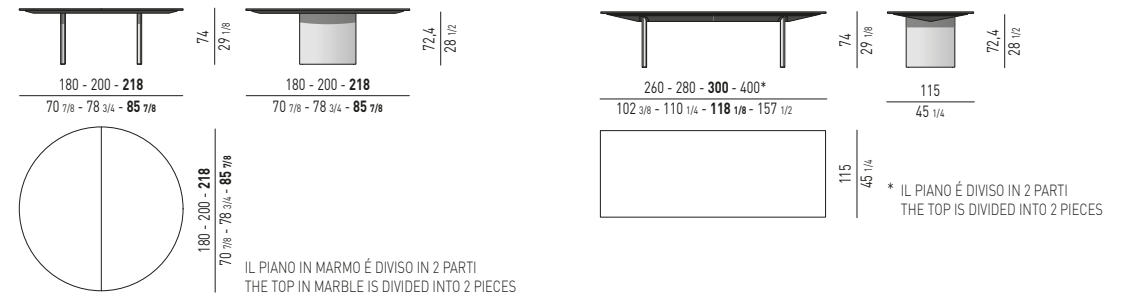

LINHA "DINING" Marcio Kogan / studio mk27 design

PIANO MARMO | MARBLE TOP