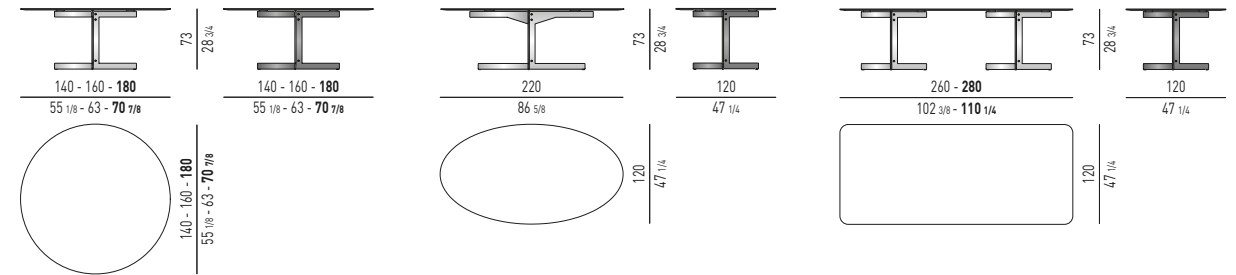

CATLIN "DINING" Rodolfo Dordoni design

PIANO ROVERE / PIANO VETRO | OAK TOP / GLASS TOP