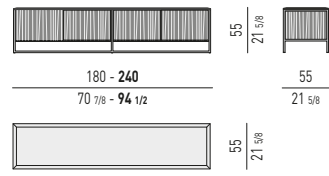

CALDER "BRONZE" Rodolfo Dordoni design

CONTENITORE ORIZZONTALE LIVING
LIVING HORIZONTAL SIDEBOARD