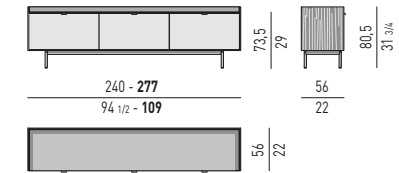

VERSIONE **LEGS CM H23**
LEGS VERSION CM H23

CONTENITORI ORIZZONTALI DINING CON 3 CASSETTONI | DINING HORIZONTAL SIDEBOARDS WITH 3 DRAWERS

VERSIONE **BASE A TERRA CM H8,5**
FLOOR BASE VERSION CM H8,5

VERSIONE **LEGS CM H23**
LEGS VERSION CM H23