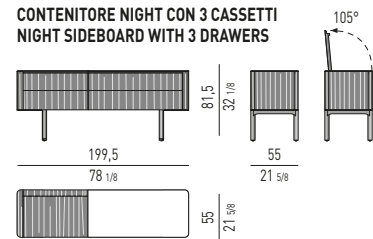

LOU Christophe Delcourt design

**CONTENITORE NIGHT CON 3 CASSETTI
NIGHT SIDEBORD WITH 3 DRAWERS**