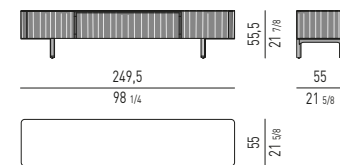

CONSOLLE LIVING/TV CON 3 CASSETTI
LIVING/TV CONSOLE TABLE WITH 3 DRAWERS