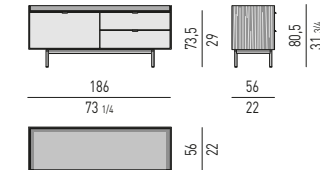

VERSIONE **LEGS CM H23**
LEGS VERSION CM H23

CONTENITORI ORIZZONTALI DINING CON 2 CASSETTONI E 2 CASSETTI | DINING HORIZONTAL SIDEBOARDS WITH 2 LARGE DRAWERS AND 2 SMALL DRAWERS

VERSIONE **BASE A TERRA CM H8,5**
FLOOR BASE VERSION CM H8,5