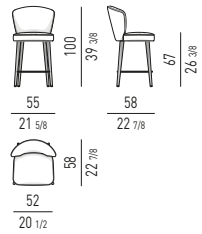

ASTON "STOOL"

**SGABELLO SEDUTA H67
STOOL SEAT H67**