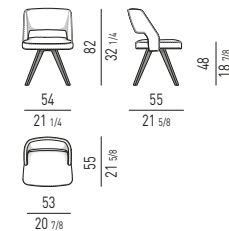

**GAMBE ALLUMINIO
ALUMINIUM LEGS**