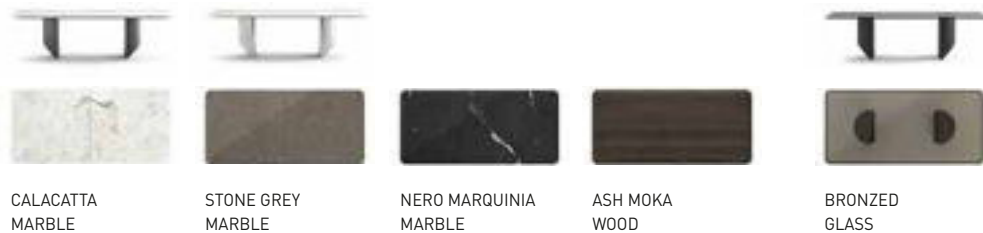

RECTANGULAR TOPS_CM 260X120 H73