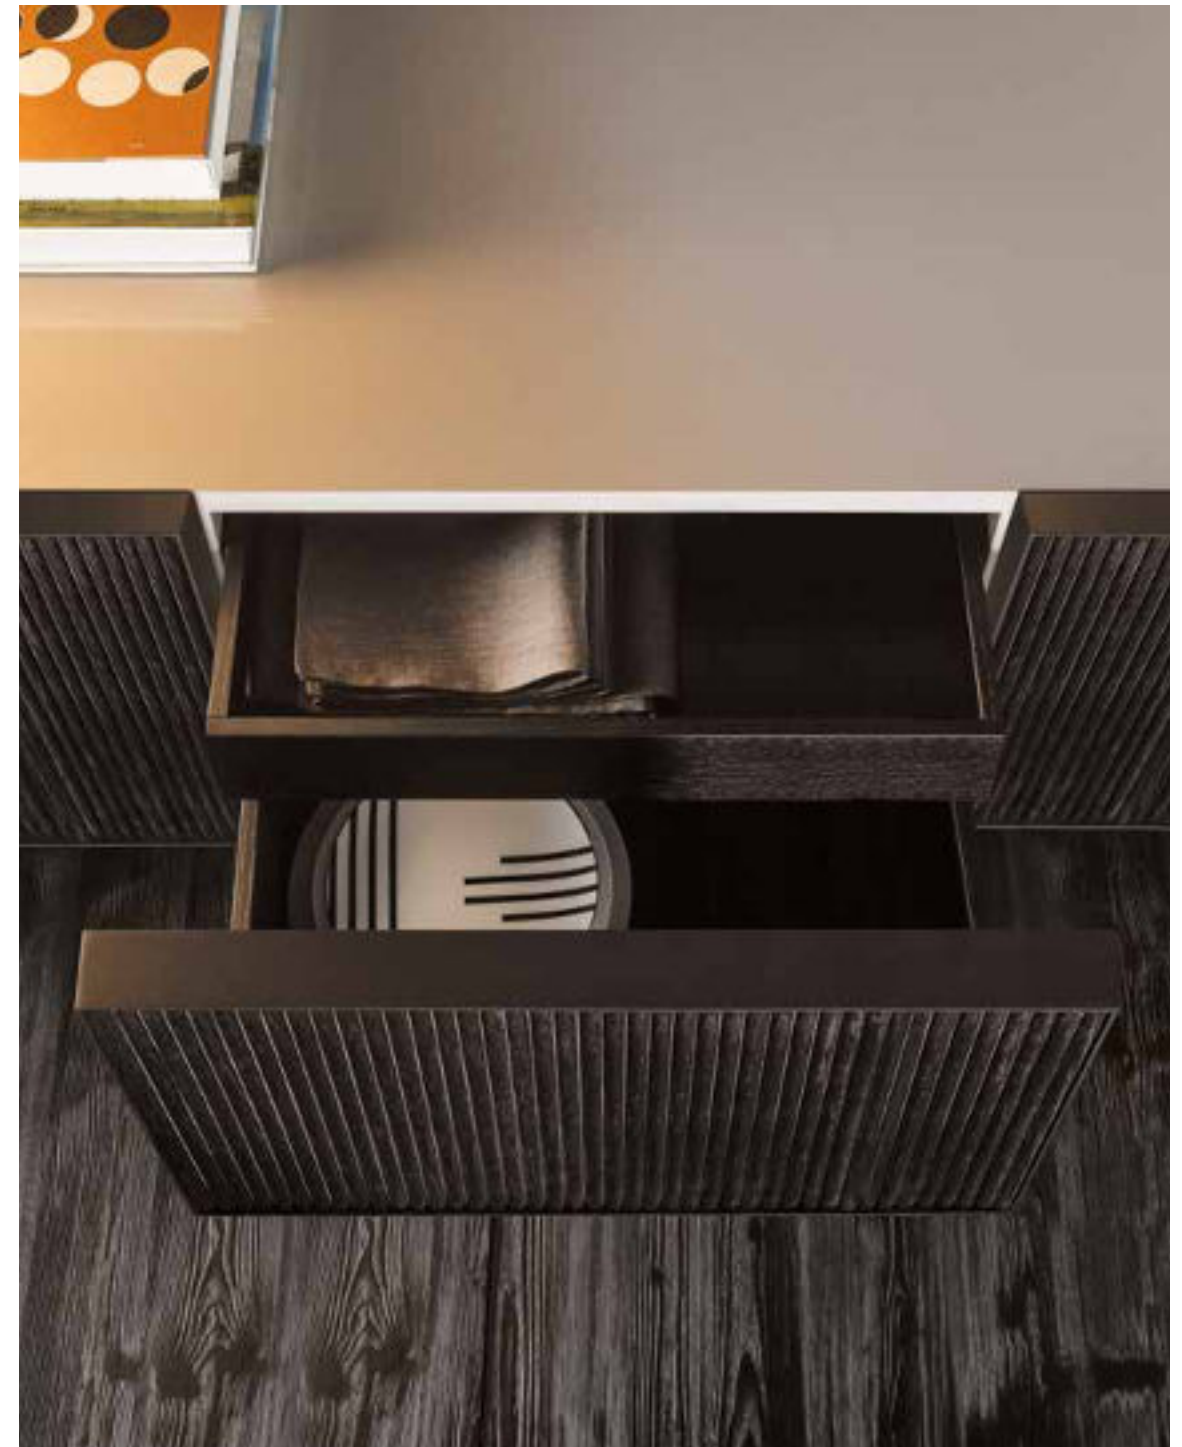

DINING HORIZONTAL SIDEBOARDS

DINING CUPBOARD

CABINET WITH SHELVES

LIVING HORIZONTAL SIDEBOARD