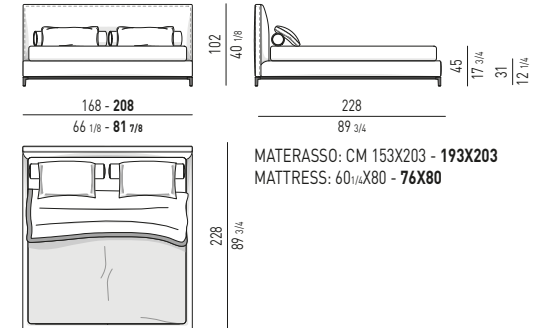

ANDERSEN BED "QUILT" Rodolfo Dordoni design

CURTIS Rodolfo Dordoni design

POSSIBILITA' DI SOMMIER INTERO O DIVISO
AVAILABLE WITH ONE-PIECE OR TWO-PIECES SOMMIER

QUEEN / KING SIZE

QUEEN / KING SIZE

QUEEN / KING SIZE