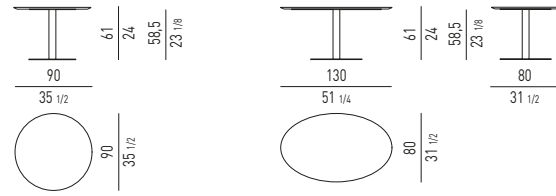

TECHNICAL DATA

BELLAGIO Gordon Guillaumier design

BELLAGIO BISTROT "PEWTER"

BELLAGIO LOUNGE "BRONZE"

BELLAGIO LOUNGE DINING "PEWTER"

BELLAGIO LOUNGE DINING "WOOD"

BELLAGIO DINING "PEWTER"

BELLAGIO DINING "WOOD"