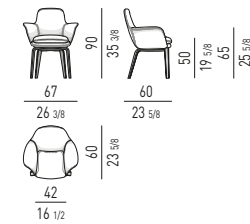

YORK Rodolfo Dordoni design

POLTRONCINA "DINING" | "DINING" LITTLE ARMCHAIR