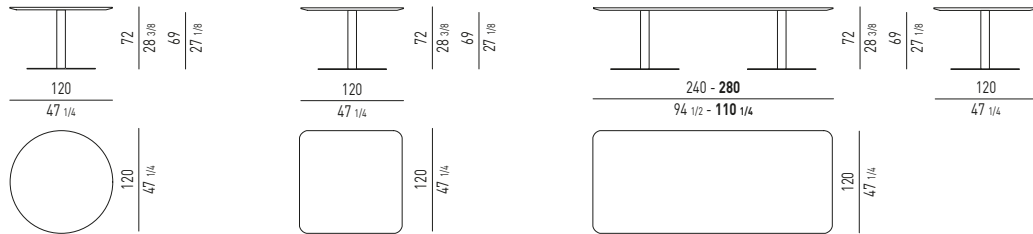

TECHNICAL DATA

BELLAGIO Gordon Guillaumier design

BELLAGIO BISTROT "PEWTER"

BELLAGIO LOUNGE "BRONZE"

BELLAGIO LOUNGE DINING "PEWTER"

BELLAGIO LOUNGE DINING "WOOD"

BELLAGIO DINING "PEWTER"

BELLAGIO DINING "WOOD"