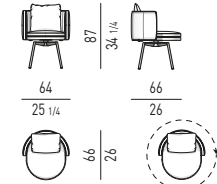

VERSIONE GIREVOLE | SWIVEL VERSION