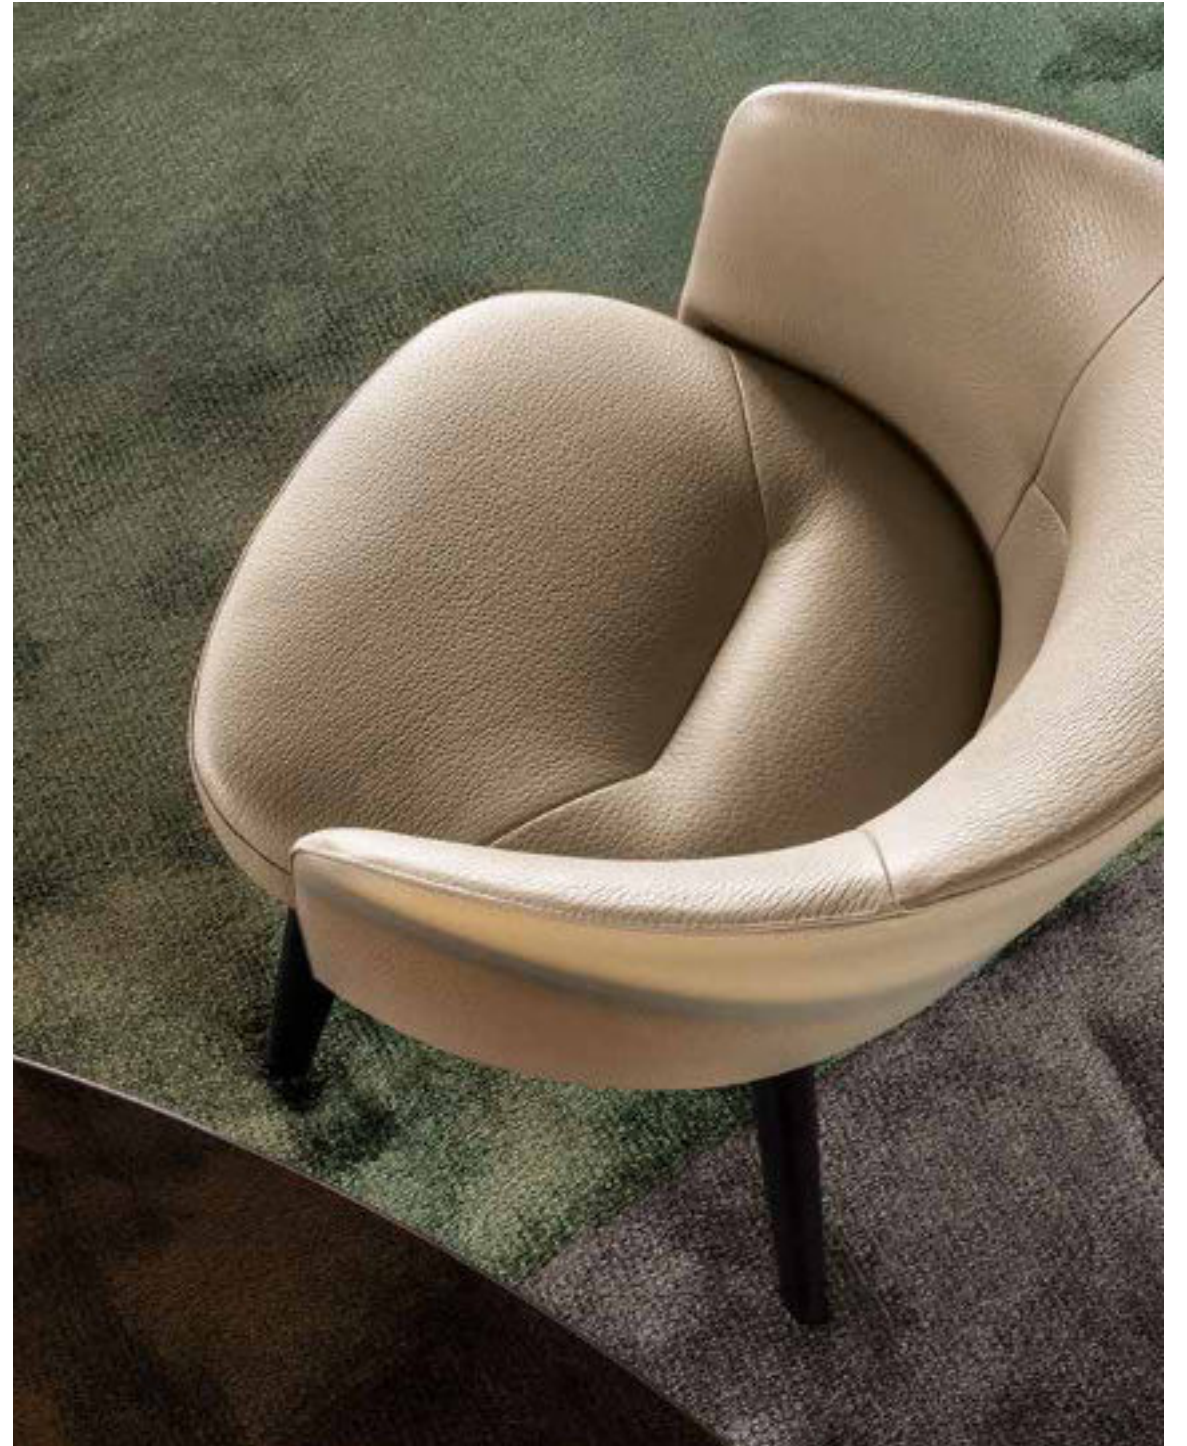

Dining little armchair

AMÈLIE “DINING”

Rodolfo Dordoni design