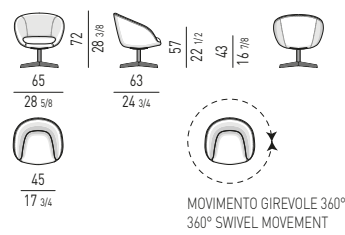

POLTRONCINA "LOUNGE" | "LOUNGE" LITTLE ARMCHAIR

VERSIONE GIREVOLE | SWIVEL VERSION