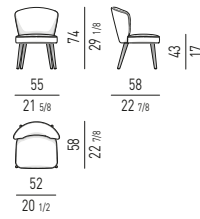

**SEDIA
CHAIR**