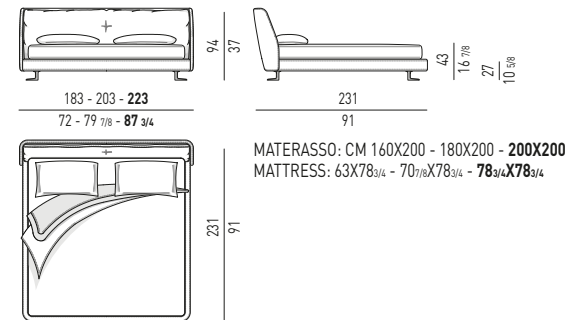

SPENCER BED Rodolfo Dordoni design

MATERASSO: CM 160X200 - 180X200 - **200X200**
MATTRESS: 63X78^{3/4} - 70^{7/8}X78^{3/4} - **78^{3/4}X78^{3/4}**