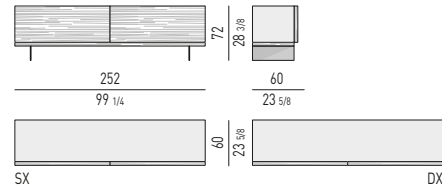

CONTENITORE DINING CON 2 ANTE
DINING SIDEBOARD WITH 2 DOORS