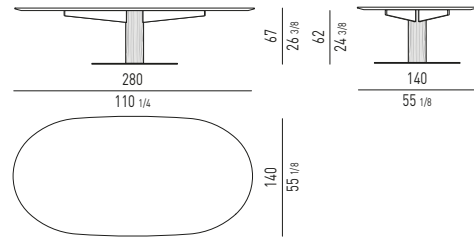

TECHNICAL DATA

BELLAGIO Gordon Guillaumier design

BELLAGIO BISTROT "PEWTER"

BELLAGIO LOUNGE "BRONZE"

BELLAGIO LOUNGE DINING "PEWTER"

BELLAGIO LOUNGE DINING "WOOD"

BELLAGIO DINING "PEWTER"

BELLAGIO DINING "WOOD"