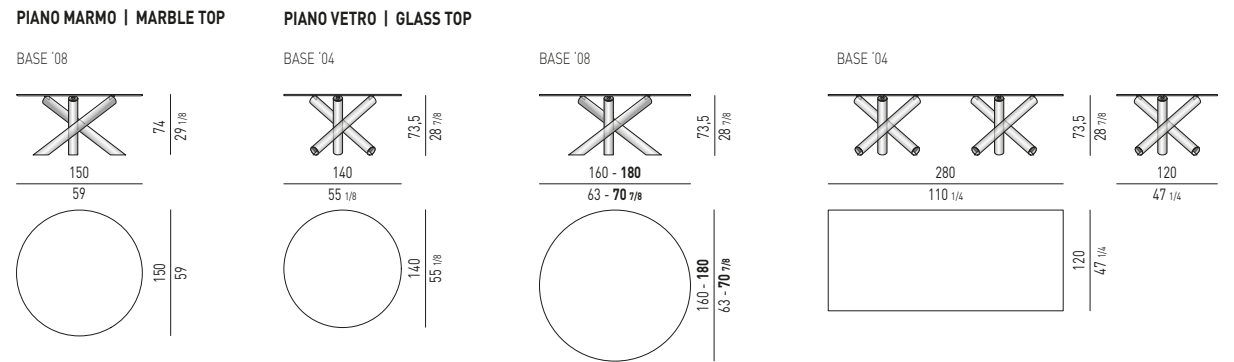

VAN DYCK Rodolfo Dordoni design