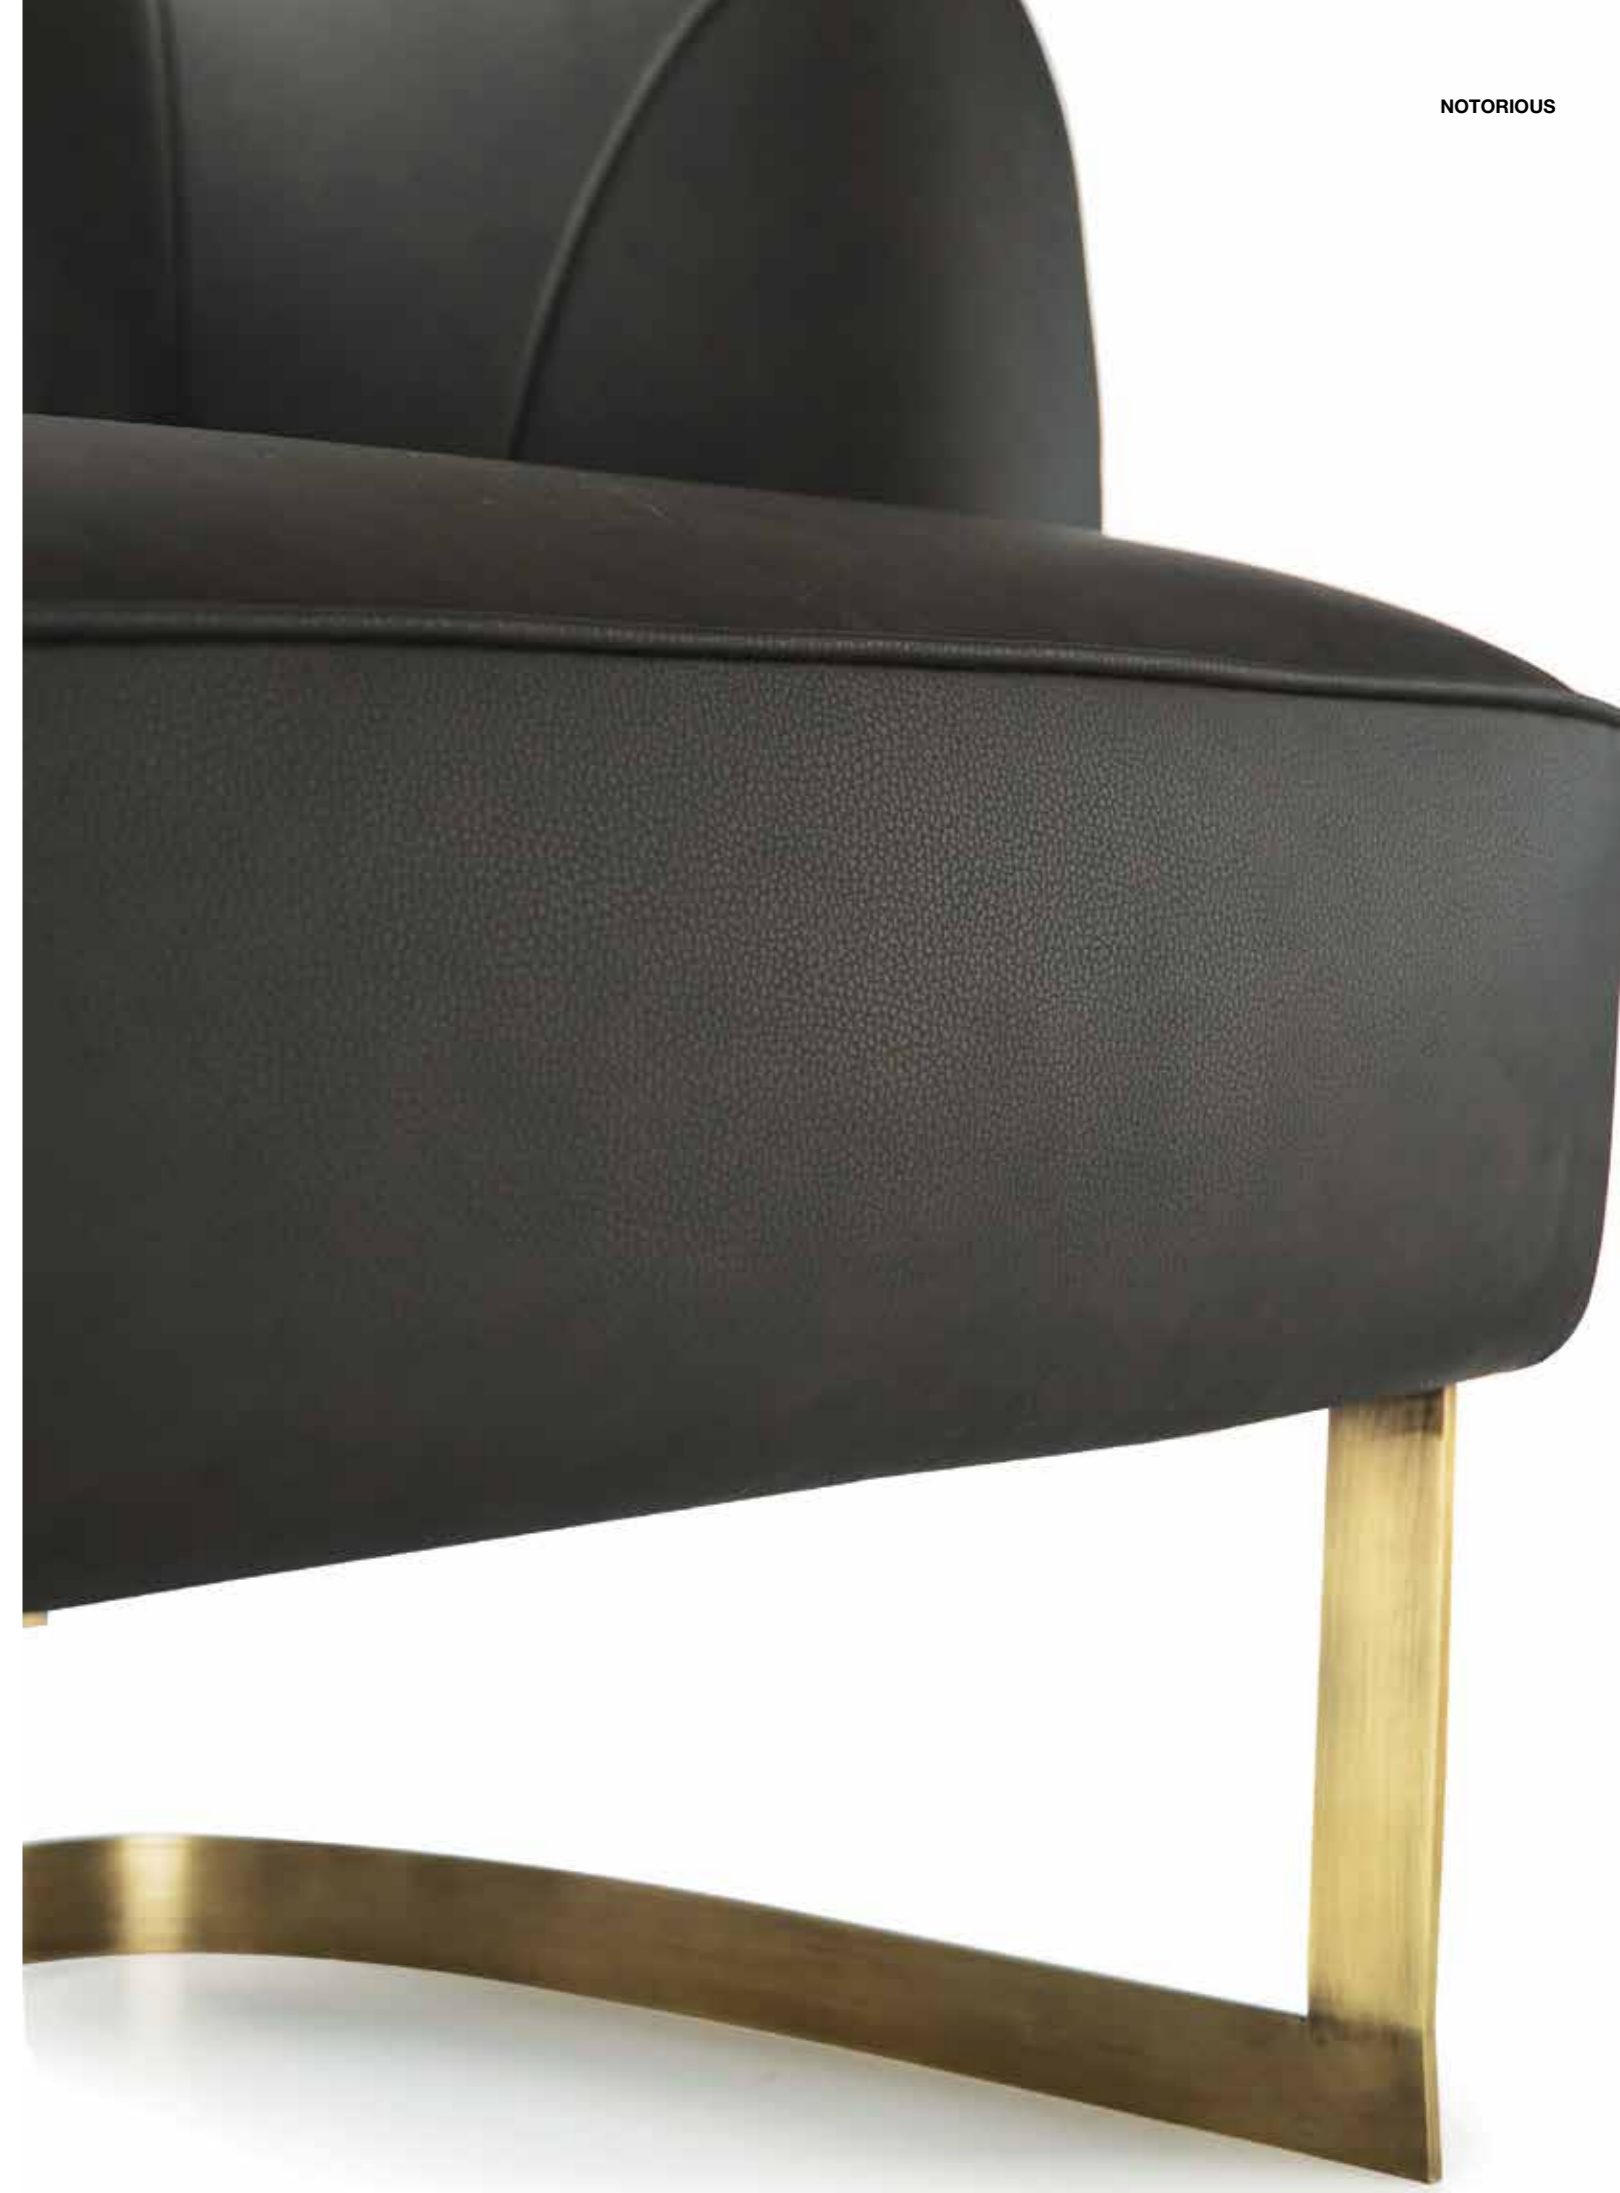

Joan

Divano

Sofa

Cod:

02707

Divano imbottito con schiuma a densità differenziata e struttura in metallo.

Upholstered sofa padded with foam of different densities and metal structure.

Dim:

H. 75 x 150 x 74 cm

Tess/Fabr: 6.00 ml

Pelle/Leather: 9.00 mq