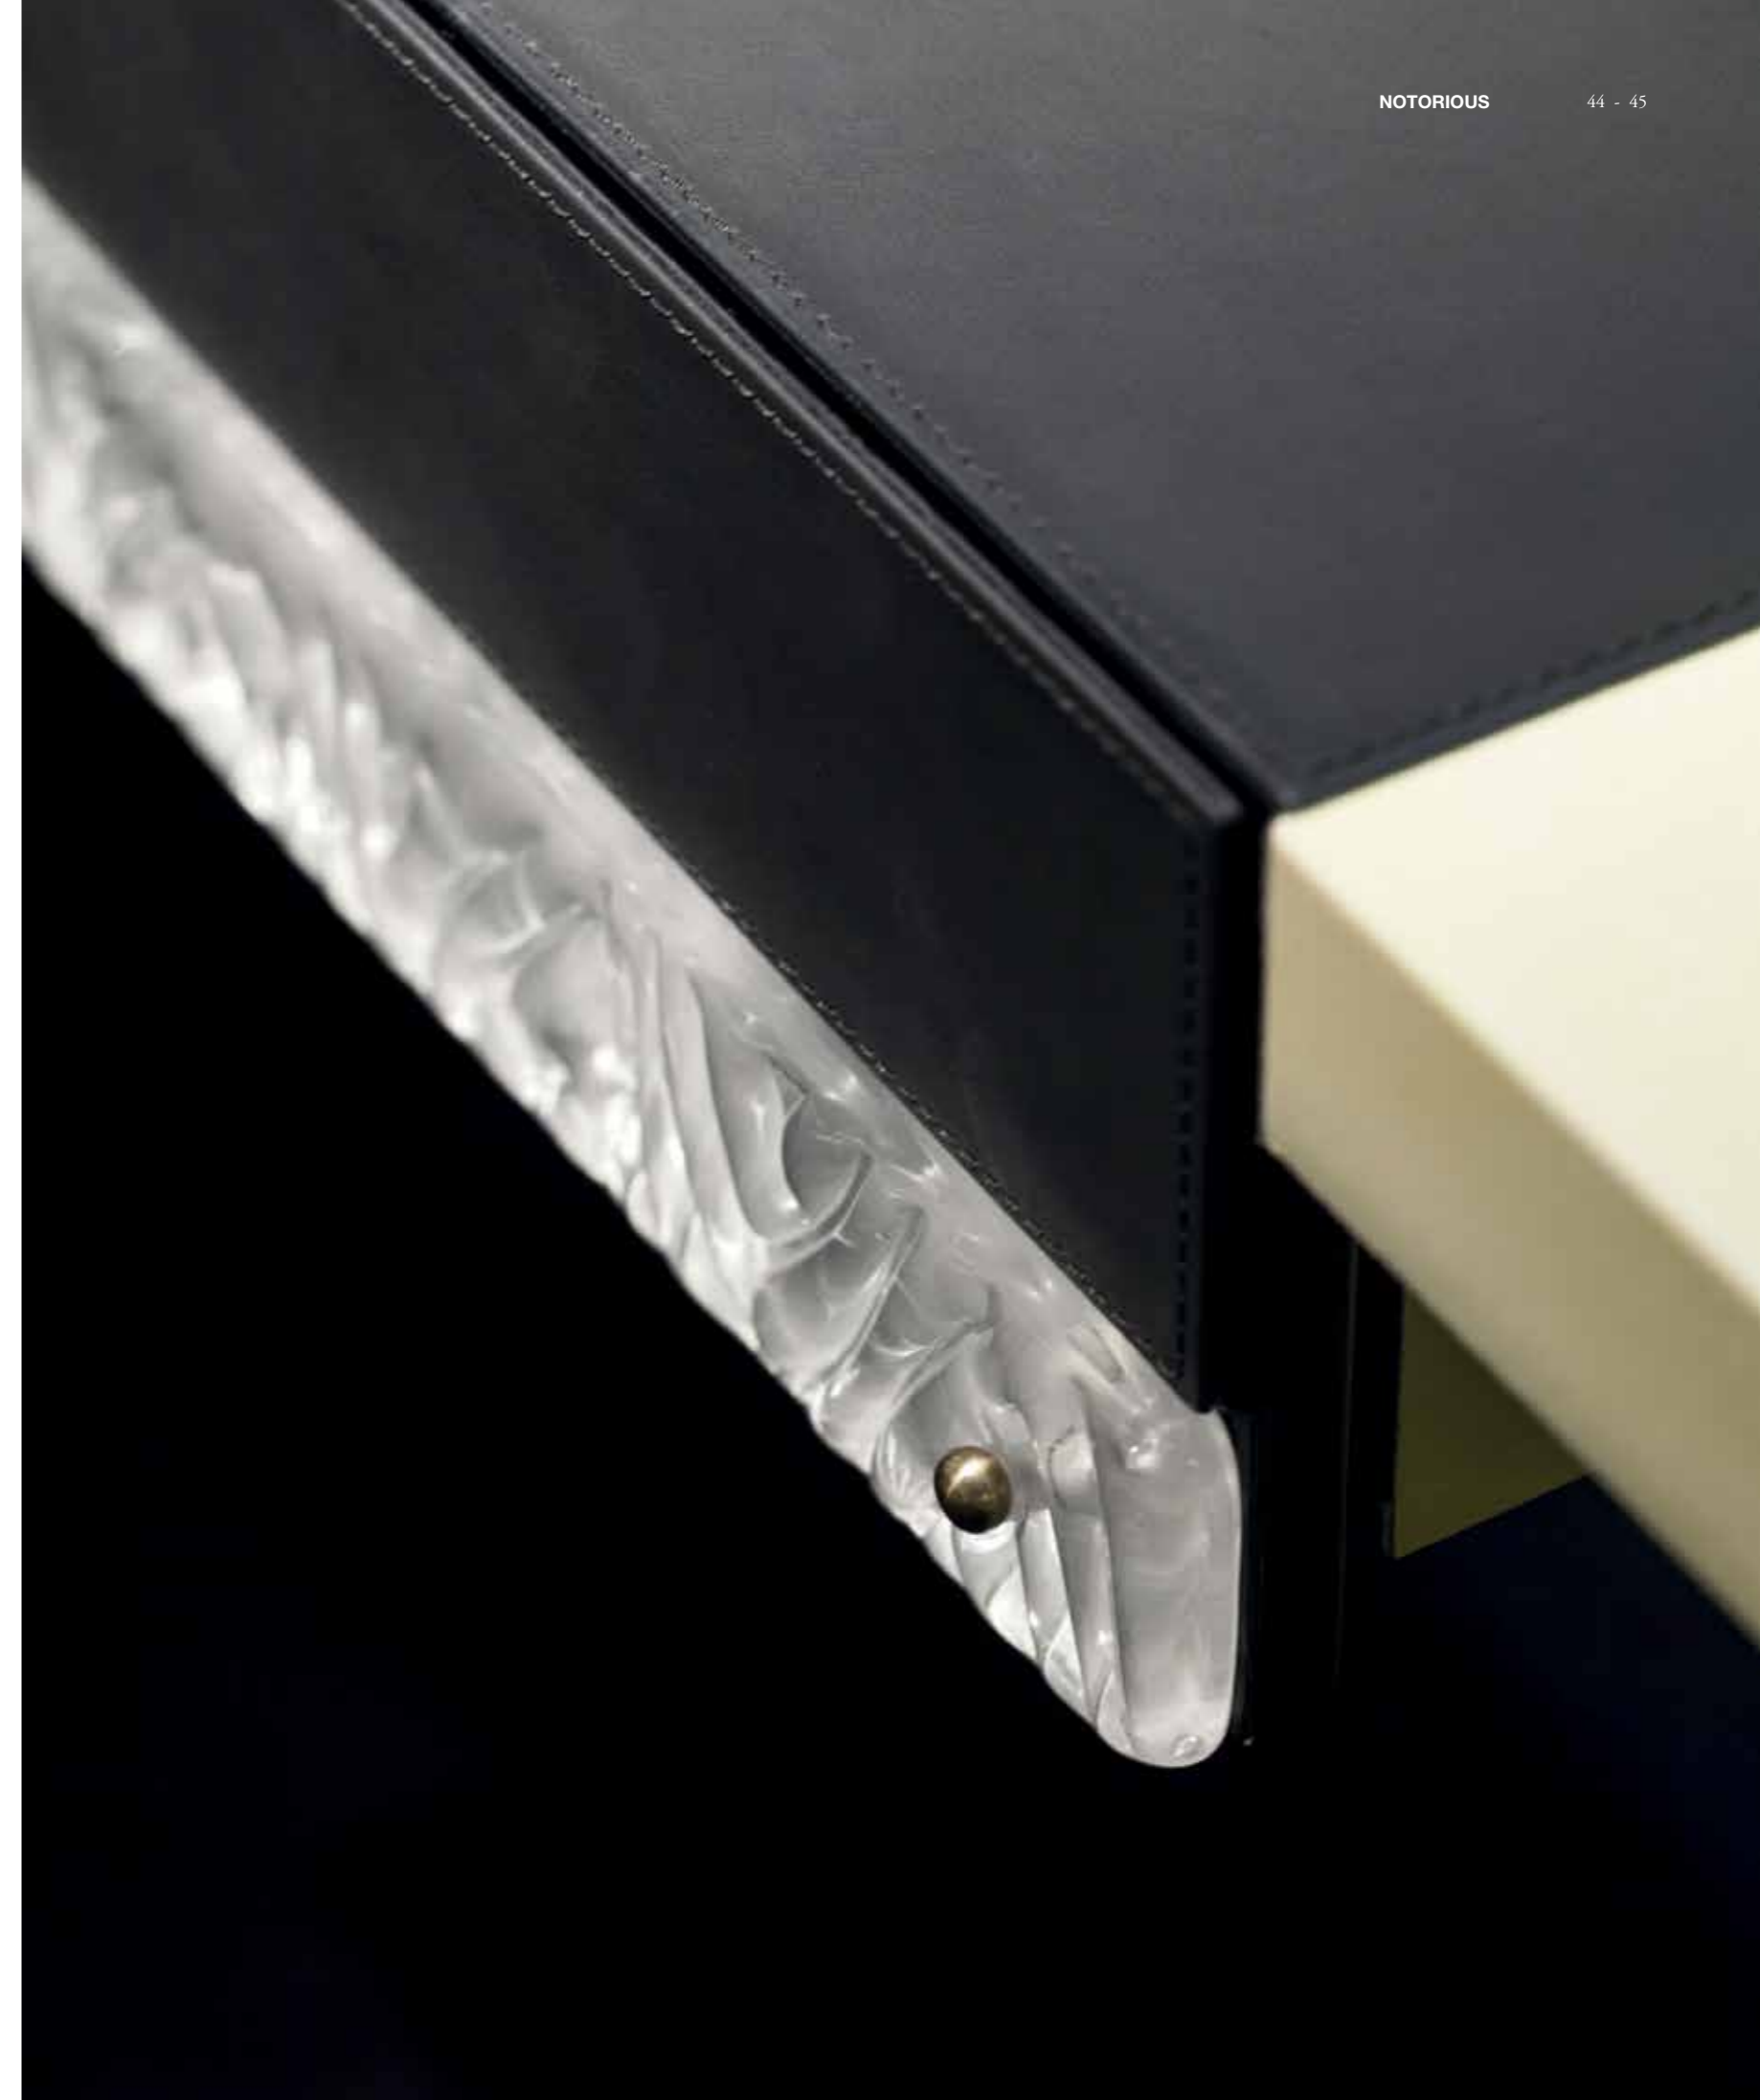

Trevor

Scrivania

Writing desk

Cod:

02727G

Scrivania con due cassetti laterali e ribaltina rivestita in pelle e lampada in ottone Strip LED.

Writing desk, two side drawers and flapping tray lined with leather and brass Strip LED lighting.

Dim:

H. 110 x 160 x 70 cm