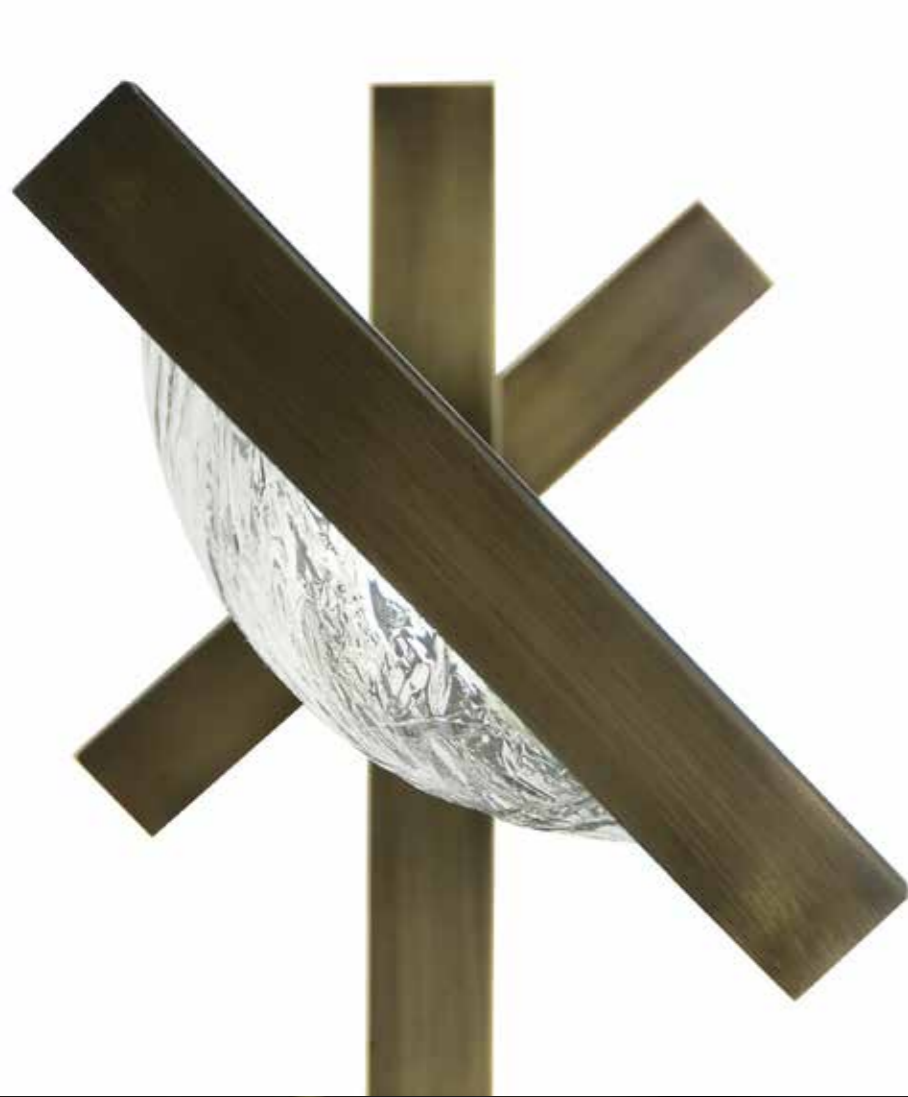

Lampada con base ceramica
piramidale.

*Table lamp with pyramid shape
ceramic base.*

Dim:

H. 70 x 60 x 14 cm

Eletr:

1 x E14

Complementi / Home accessories

Eve

H. 9 x 35 x 32 cm

Eve

Centrotavola grande

Large bowl centrepiece

Cod:

02511G

Centrotavola in ceramica.

Large bowl ceramic centrepiece.