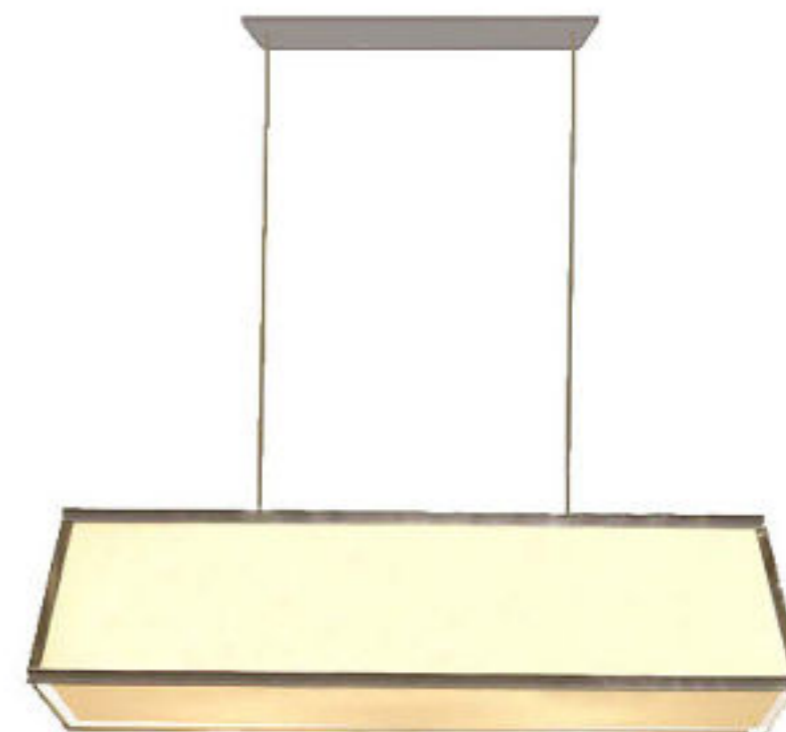

In foto / As shown: 02046 KR-00 Cromo
Tess. 40-00 Spago