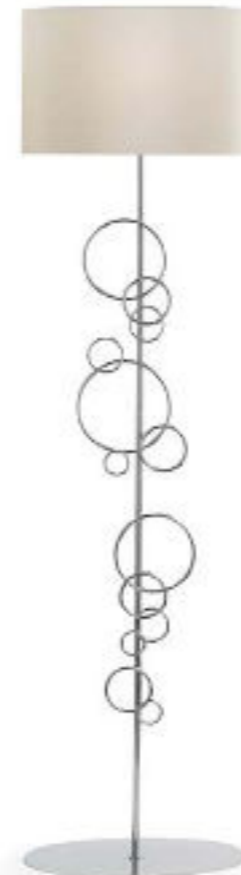

VENDOME

Cod: 01997

Piantana in ottone cromato completa di paralume. Disponibile in diverse finiture.

Floor lamp in chromed brass with fabric shade. Available in different finishes.

H. 187x49x21 cm
Elett: 1xE27

In foto / As shown: 01997 KR-00 Cromo
Tess P.Lume/Fabric Shade 40-00 Spago

Cod: 01998

Applique in ottone cromato completa di paralume. Disponibile in diverse finiture.

Wall lamp in chromed brass with fabric shade. Available in different finishes.

H. 41x32x19 cm
Elett: 1xE27