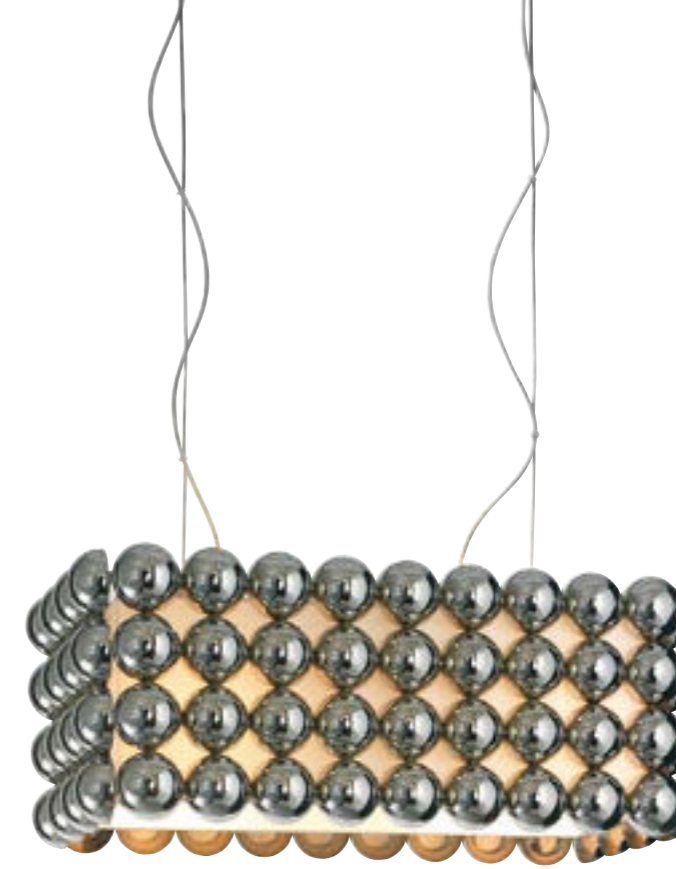

01944T 01/41
Piantana/Floorlamp LEAF
H. cm. 180x44x44

01944T 01/44
Piantana/Floorlamp LEAF
H. cm. 180x44x44

01941SG KR/00
Sospensione/Suspension BUBBLE
H. cm. 100x62x30