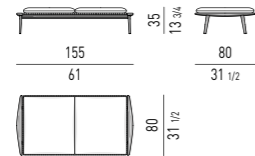

PANCHE DINING | DINING BENCHES

PANCHE | BENCHES

PANCA CM **95X80**
BENCH CM **95X80**

PANCA CON 2 CUSCINI CM **155X80**
BENCH WITH 2 CUSHIONS CM **155X80**

DIMENSIONE CUSCINO: CM 136X77
CUSHION DIMENSION: CM 136X77