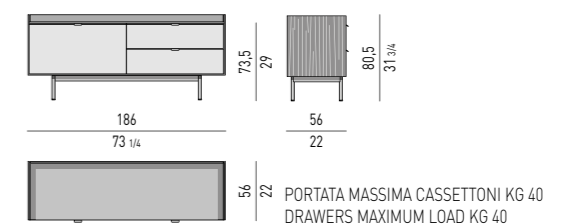

VERSIONE **LEGS** CM H23
LEGS VERSION CM H23