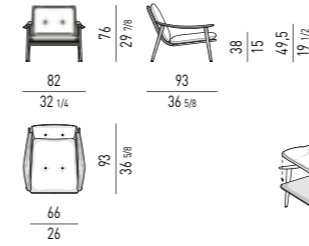

PIANO
TOP
MARMO
MARBLE

BASE
BASE
FRASSINO
ASH

FYNN SADDLE-HIDE

POLTRONA | ARMCHAIR

CUSCINO IMBOTTITO INCLUSO
PADDED CUSHION INCLUDED

POGGIAPIEDI | FOOTSTOOL

CUSCINO IMBOTTITO INCLUSO
PADDED CUSHION INCLUDED