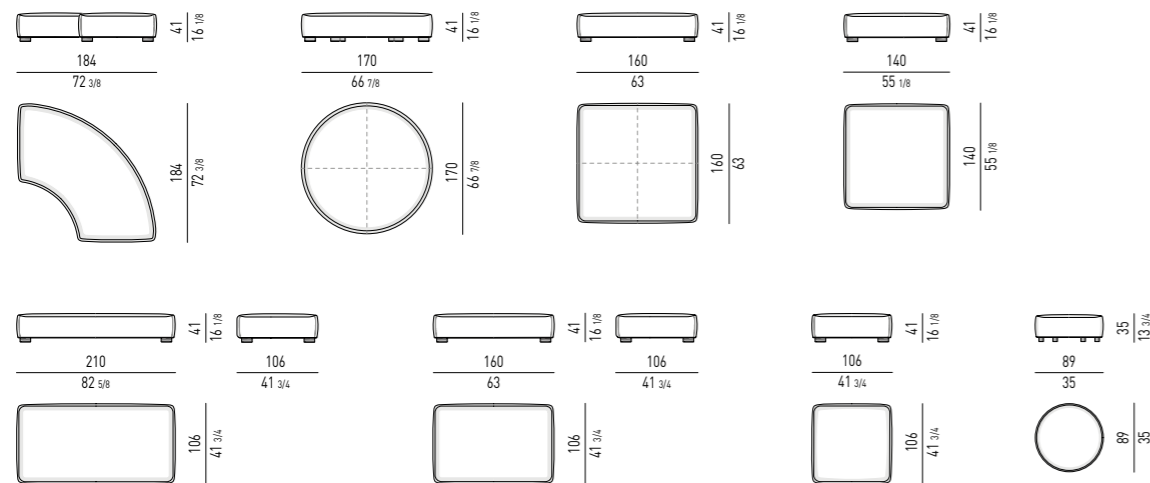

ELEMENTI CENTRALI | CENTRAL ELEMENTS

ELEMENTO TERMINALE PENISOLA | OPEN-END ELEMENT WITH 1 ARMREST

LOVESEAT

COUCH | COUCHES

ANGOLO CURVO | ROUND CORNER

ANGOLO CURVO PENISOLA | ROUND OPEN-END CORNER

POUF | OTTOMANS