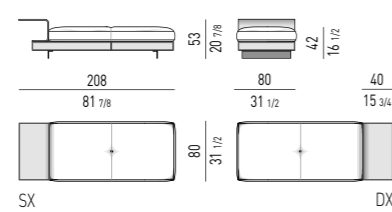

PANCA CON **FLAP** CM 208X80
BENCH WITH **FLAP** CM 208X80