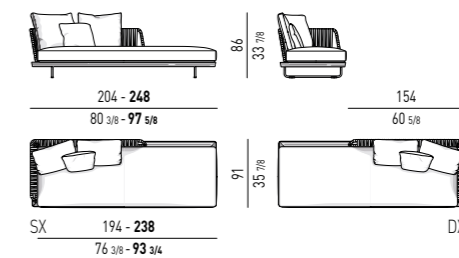

ELEMENTO TERMINALE PENISOLA CM 204 - 248 - SCHIENALE CM 154
OPEN-END ELEMENT WITH 1 ARMREST CM 204 - 248 - BACKREST CM 154