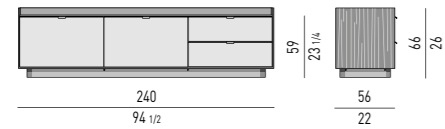

CONTENITORE ORIZZONTALE DINING CON 2 CASSETTONI E 2 CASSETTI | DINING HORIZONTAL SIDEBOARD WITH 2 LARGE DRAWERS AND 2 SMALL DRAWERS

VERSIONE BASE A TERRA CM H8,5
FLOOR BASE VERSION CM H8,5

56 22 PORTATA MASSIMA CASSETTONI KG 40
DRAWERS MAXIMUM LOAD KG 40