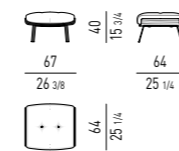

POGGIAPIEDI | FOOTSTOOL

CUSCINO IN TESSUTO CUSHION IN FABRIC