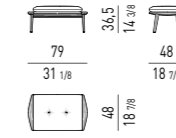

PIANO
TOP
MARMO
MARBLE

BASE
BASE
FRASSINO
ASH

FYNN SADDLE-HIDE

POLTRONA | ARMCHAIR

CUSCINO IMBOTTITO INCLUSO
PADDED CUSHION INCLUDED

POGGIAPIEDI | FOOTSTOOL

CUSCINO IMBOTTITO INCLUSO
PADDED CUSHION INCLUDED