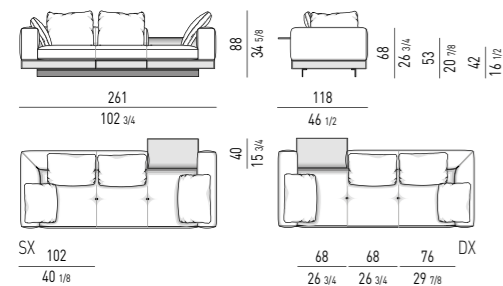

SX

DX

ELEMENTO CENTRALE OPEN CON FLAP CM 208
OPEN CENTRAL ELEMENT WITH FLAP CM 208