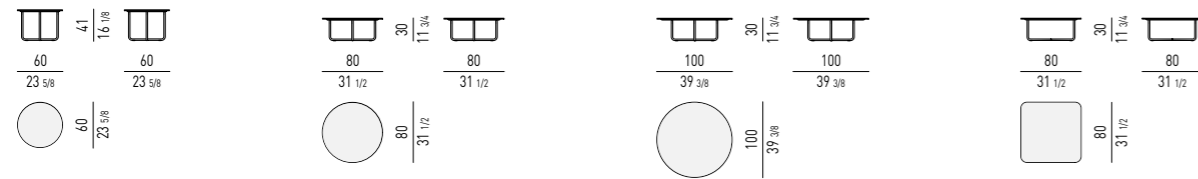

SUNRAY MEG RODOLFO DORDONI