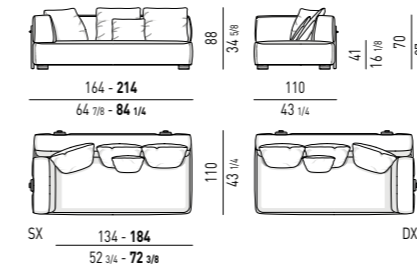

ELEMENTI TERMINALI | ELEMENTS WITH 1 ARMREST