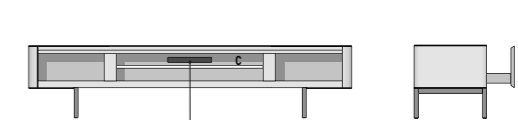

PASSACAVI | CABLE HOLE