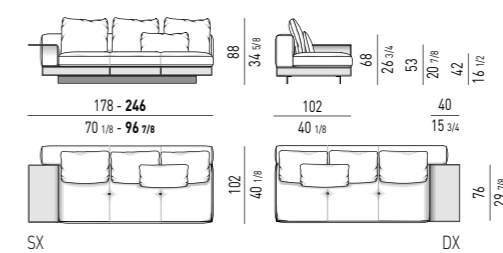

ELEMENTI TERMINALI CON **FLAP** CM 178 - **246**
ELEMENTS WITH 1 ARMREST AND **FLAP** CM 178 - **246**