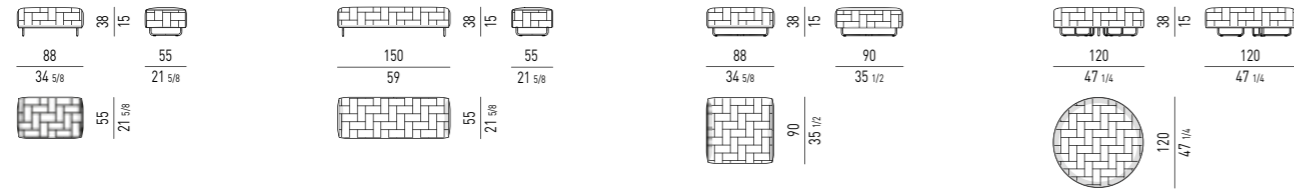

SUNRAY LUKE RODOLFO DORDONI