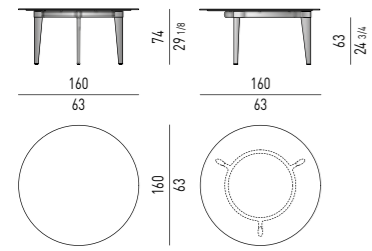

TERRACE RODOLFO DORDONI