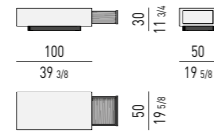

SOLID / SOLID SADDLE-HIDE RODOLFO DORDONI

SOLID

TAVOLINI COFFEE TABLES