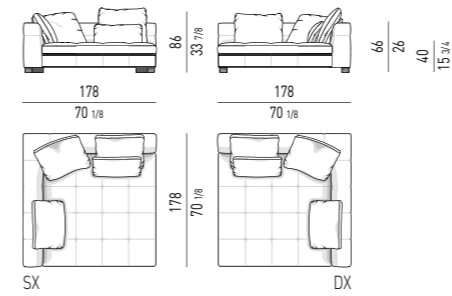

DIVANO CHAISE-LONGUE CM 178X178 SOFA CHAISE-LONGUE CM 178X178