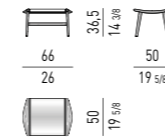

PANCHE | BENCHES