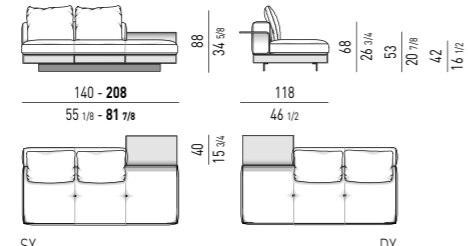

ELEMENTI PENISOLA | OPEN-END ELEMENTS

ELEMENTI PENISOLA CM 140 - 208
OPEN-END ELEMENTS CM 140 - 208

SX

DX

ELEMENTI PENISOLA CON FLAP CM 140 - 208
OPEN-END ELEMENTS WITH FLAP CM 140 - 208

SX

DX

ELEMENTI CENTRALI | CENTRAL ELEMENTS

ELEMENTI CENTRALI CM 140 - 208
CENTRAL ELEMENTS CM 140 - 208

DIVANI ANGOLARI | CORNER SOFAS

DIVANO ANGOLARE CM 261X102
CORNER SOFA CM 261X102

SX

DX

DIVANI ANGOLARI-DAYBED | CORNER SOFAS-DAYBED

DIVANO ANGOLARE-DAYBED CON FLAP CM 261X118 - SCHIENALE CM 167
CORNER SOFA-DAYBED WITH FLAP CM 261X118 - BACKREST CM 167

SX

DX

ELEMENTO CENTRALE OPEN CON FLAP CM 208
OPEN CENTRAL ELEMENT WITH FLAP CM 208

DIVANO ANGOLARE CON FLAP CM 277X102
CORNER SOFA WITH FLAP CM 277X102

SX

DX

DIVANO ANGOLARE-DAYBED CON FLAP CM 261X118 - SCHIENALE CM 159
CORNER SOFA-DAYBED WITH FLAP CM 261X118 - BACKREST CM 159

SX

DX

ELEMENTO ANGOLARE TERMINALE-DAYBED | CORNER ELEMENT WITH 1 ARMREST-DAYBED

ELEMENTO ANGOLARE TERMINALE-DAYBED CON FLAP CM 239X118
CORNER ELEMENT WITH 1 ARMREST-DAYBED AND FLAP CM 239X118

SX

DX

ELEMENTI ANGOLARI TERMINALI PENISOLA | CORNER OPEN-END ELEMENTS WITH 1 ARMREST

ELEMENTI ANGOLARI TERMINALI PENISOLA CM 171X102 - 239X102
CORNER OPEN-END ELEMENTS WITH 1 ARMREST CM 171X102 - 239X102

SX

DX

PANCHE | BENCHES

PANCA CON BRACCIOLO CM 162X80
BENCH WITH ARMREST CM 162X80

SX

DX

PANCA CON FLAP CM 178X80
BENCH WITH FLAP CM 178X80

SX

DX

PANCA CM 140X80
BENCH CM 140X80

SX

DX

ELEMENTI ANGOLARI TERMINALI | CORNER ELEMENTS WITH 1 ARMREST

ELEMENTI ANGOLARI TERMINALI CM 171X102 - 239X102
CORNER ELEMENTS WITH 1 ARMREST CM 171X102 - 239X102

SX

DX

POUF | OTTOMAN

SX

DX