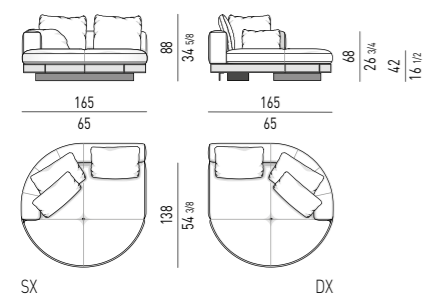

CHAISE-LONGUES ROUND

CHAISE-LONGUE ROUND **SMALL** CM **165X165**
CHAISE-LONGUE ROUND **SMALL** CM **165X165**