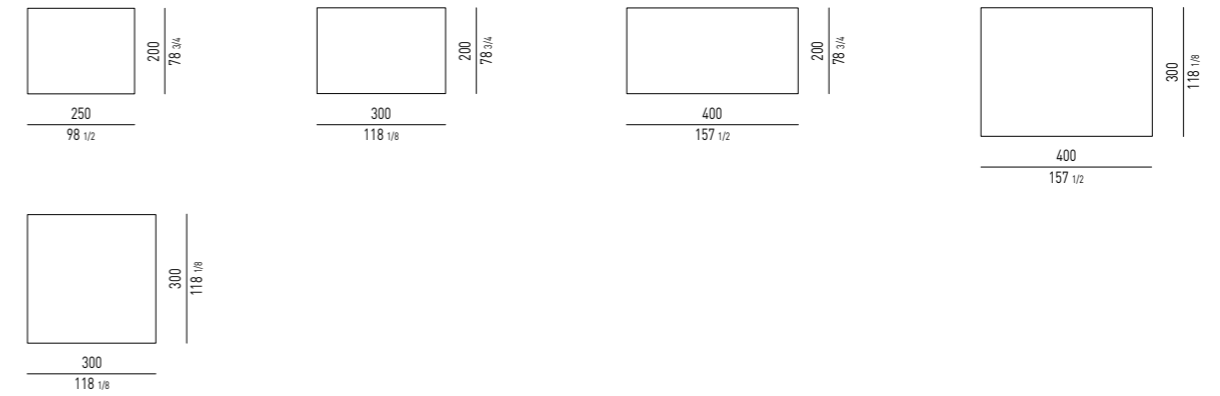

KYOTO MINOTTI STUDIO