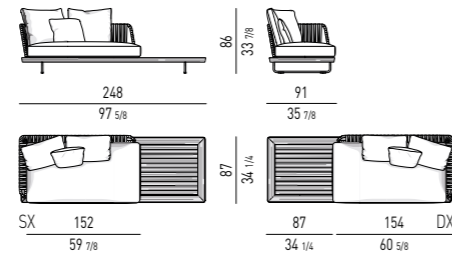

ELEMENTO TERMINALE CON TOP LARGE CM 248
ELEMENT WITH 1 ARMREST AND TOP LARGE CM 248