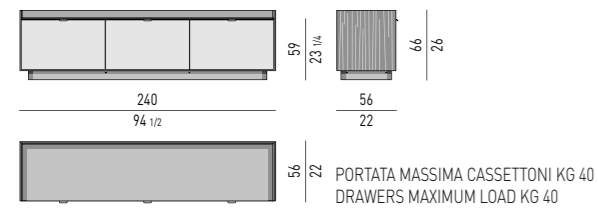

CONTENITORE ORIZZONTALE DINING CON 3 CASSETTONI | DINING HORIZONTAL SIDEBOARD WITH 3 DRAWERS

VERSIONE **BASE A TERRA** CM H8,5
FLOOR BASE VERSION CM H8,5