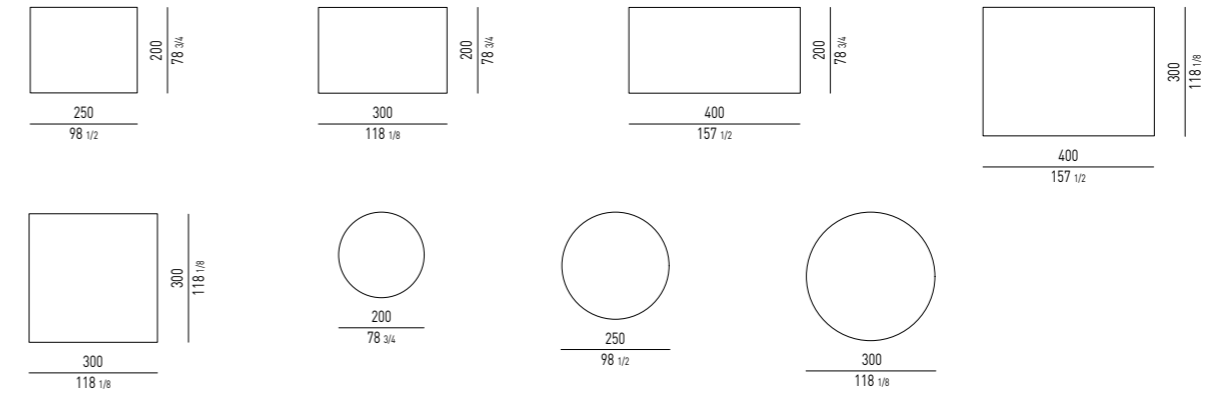

AVERY MINOTTI STUDIO