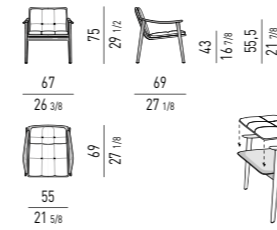

POLTRONCINA LOUNGE | LOUNGE LITTLE ARMCHAIR