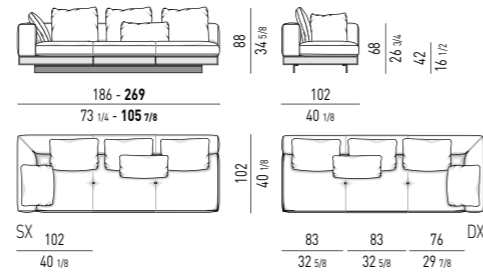

ELEMENTI ANGOLARI TERMINALI | CORNER ELEMENTS WITH 1 ARMREST

ELEMENTI ANGOLARI TERMINALI CM 186X102 - **269X102**
CORNER ELEMENTS WITH 1 ARMREST CM 186X102 - **269X102**