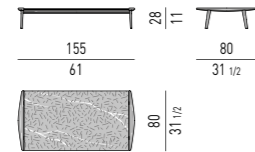

TAVOLINI | COFFEE TABLES

OPTIONAL RAIN COVER

Disponibile per ogni elemento
Available for each element

STRUTTURA
STRUCTURE

LEGNO
WOOD

RIVESTIMENTO SCOCCA
SHELL COVER

FIBRA SINTETICA
SYNTHETIC FIBRE

TAVOLINI | COFFEE TABLES

STRUTTURA
STRUCTURE

LEGNO
WOOD

PIANO TOP

PIETRA
STONE