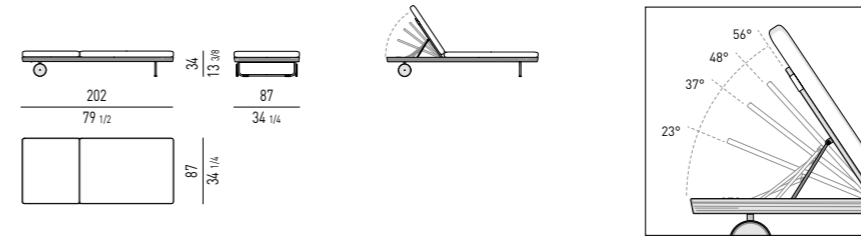

ELEMENTO TERMINALE CON TOP SMALL CM 248
ELEMENT WITH 1 ARMREST AND TOP SMALL CM 248

ELEMENTO TERMINALE CON TOP LARGE CM 248
ELEMENT WITH 1 ARMREST AND TOP LARGE CM 248

CHAISE-LONGUE

LOVESEAT

DAYBED CON SCHIENALE RECLINABILE | DAYBED WITH RECLINING BACKREST