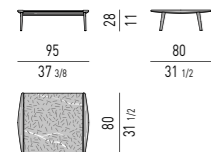

TAVOLINI | COFFEE TABLES