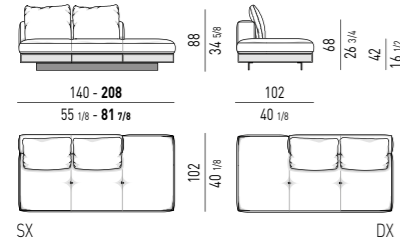

ELEMENTI PENISOLA | OPEN-END ELEMENTS

ELEMENTI PENISOLA CM 140 - 208
OPEN-END ELEMENTS CM 140 - 208