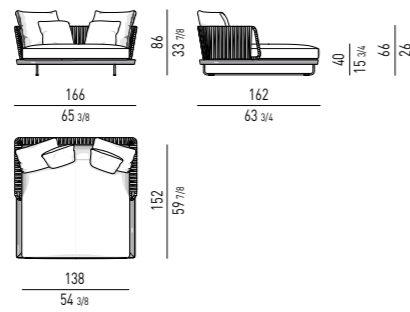

ELEMENTO TERMINALE CON TOP SMALL CM 248
ELEMENT WITH 1 ARMREST AND TOP SMALL CM 248

ELEMENTO TERMINALE CON TOP LARGE CM 248
ELEMENT WITH 1 ARMREST AND TOP LARGE CM 248

CHAISE-LONGUE

LOVESEAT

DAYBED CON SCHIENALE RECLINABILE | DAYBED WITH RECLINING BACKREST