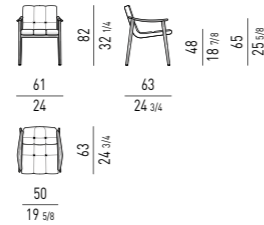

POLTRONCINA DINING | DINING LITTLE ARMCHAIR