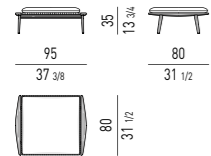

PANCHE DINING | DINING BENCHES

PANCHE | BENCHES

PANCA CM **95X80**
BENCH CM **95X80**

PANCA CON 2 CUSCINI CM **155X80**
BENCH WITH 2 CUSHIONS CM **155X80**

DIMENSIONE CUSCINO: CM 136X77
CUSHION DIMENSION: CM 136X77