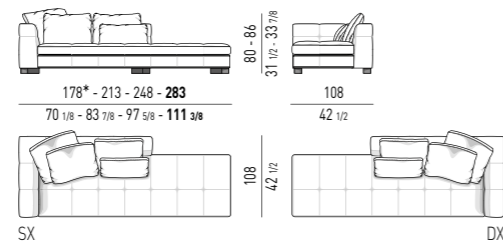

DIVANI CHAISE-LONGUE | SOFA CHAISE-LONGUES

DIVANI CHAISE-LONGUE CM 143X143 - 178X143 - 213X143 SOFAS CHAISE-LONGUE CM 143X143 - 178X143 - 213X143

ELEMENTI TERMINALI | ELEMENTS WITH 1 ARMREST

ELEMENTI TERMINALI PENISOLA | OPEN-END ELEMENTS WITH 1 ARMREST