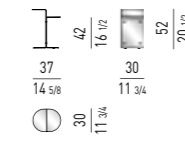

FLIRT RODOLFO DORDONI