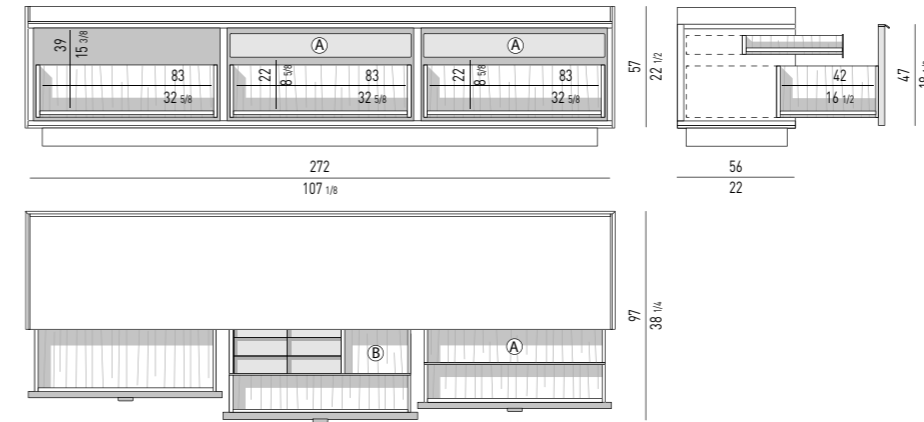

CONTENITORE ORIZZONTALE DINING CON 3 CASSETTONI | DINING HORIZONTAL SIDEBOARD WITH 3 DRAWERS

VERSIONE **BASE A TERRA** CM H8,5
FLOOR BASE VERSION CM H8,5