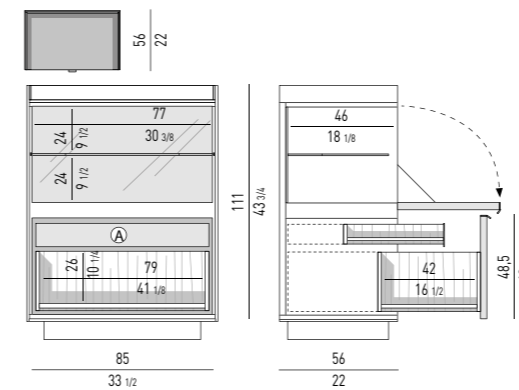

CONTENITORE VERTICALE DINING CON 1 ANTA A RIBALTA E 1 CASSETTONE | DINING VERTICAL CABINET WITH 1 FLAP DOOR AND 1 DRAWER

PORTATA MASSIMA CASSETTONE KG 40
DRAWER MAXIMUM LOAD KG 40