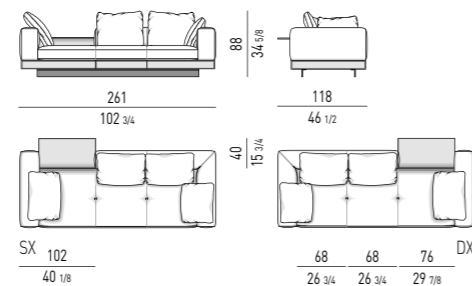

SX

DX

ELEMENTO ANGOLARE TERMINALE-DAYBED | CORNER ELEMENT WITH 1 ARMREST-DAYBED

ELEMENTO ANGOLARE TERMINALE-DAYBED CON FLAP CM 239X118
CORNER ELEMENT WITH 1 ARMREST-DAYBED AND FLAP CM 239X118