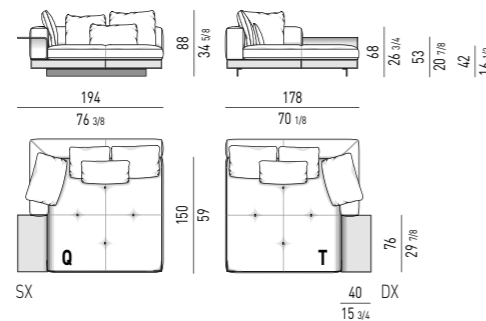

CHAISE-LONGUE SQUARE **LARGE CON FLAP** CM **194X178**
CHAISE-LONGUE SQUARE **LARGE WITH FLAP** CM **194X178**