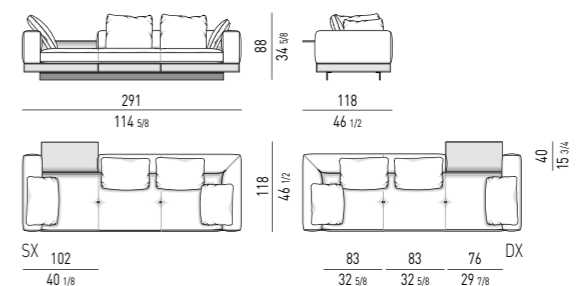

DIVANO ANGOLARE-DAYBED CON **FLAP** CM 291X118 - SCHIENALE CM 189
CORNER SOFA-DAYBED WITH **FLAP** CM 291X118 - BACKREST CM 189