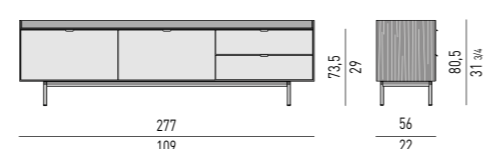

VERSIONE LEGS CM H23
LEGS VERSION CM H23

56 22 PORTATA MASSIMA CASSETTONI KG 40
DRAWERS MAXIMUM LOAD KG 40

Nr. 1 cassetto (A) che scorre su guide a estrazione totale con chiusura Blumotion.
Portata massima per cassetto Kg 30;
Nr. 1 vassoio portaposate in cuoio color Moka dotato di divisori, riposto nel cassetto (A).
Spazio utile interno cassetto
VANO (B) cm 30x37 H6

Nr. 1 drawer (A) that glide on fully extractable guides with Blumotion soft-close system.
Maximum load per drawer is 30 Kg;
Nr. 1 cutlery tray in Moka colour saddle-hide, with dividers, located in the (A) drawer.

Drawer internal dimension
COMPARTMENT (B) 30x37 H6 cm

1	2
2	2
2	2
2	2

VASSOIO PORTAPOSATE
CUTLERY TRAY CM 51X34,5 H3,5
Scompato / section 1: cm 50X7,5 H2,7
Scompato / section 2: cm 24,5x8 H2,7