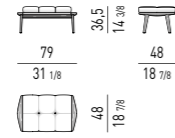

POGGIAPIEDI | FOOTSTOOL