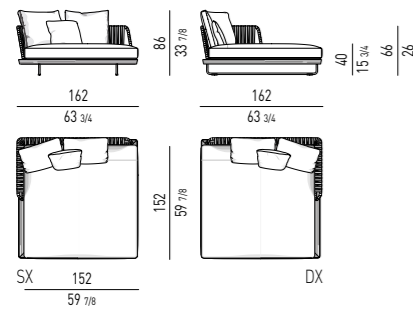

CHAISE-LONGUE