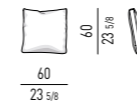

CUSCINO SCHIENALE OPTIONAL | OPTIONAL BACKREST CUSHION