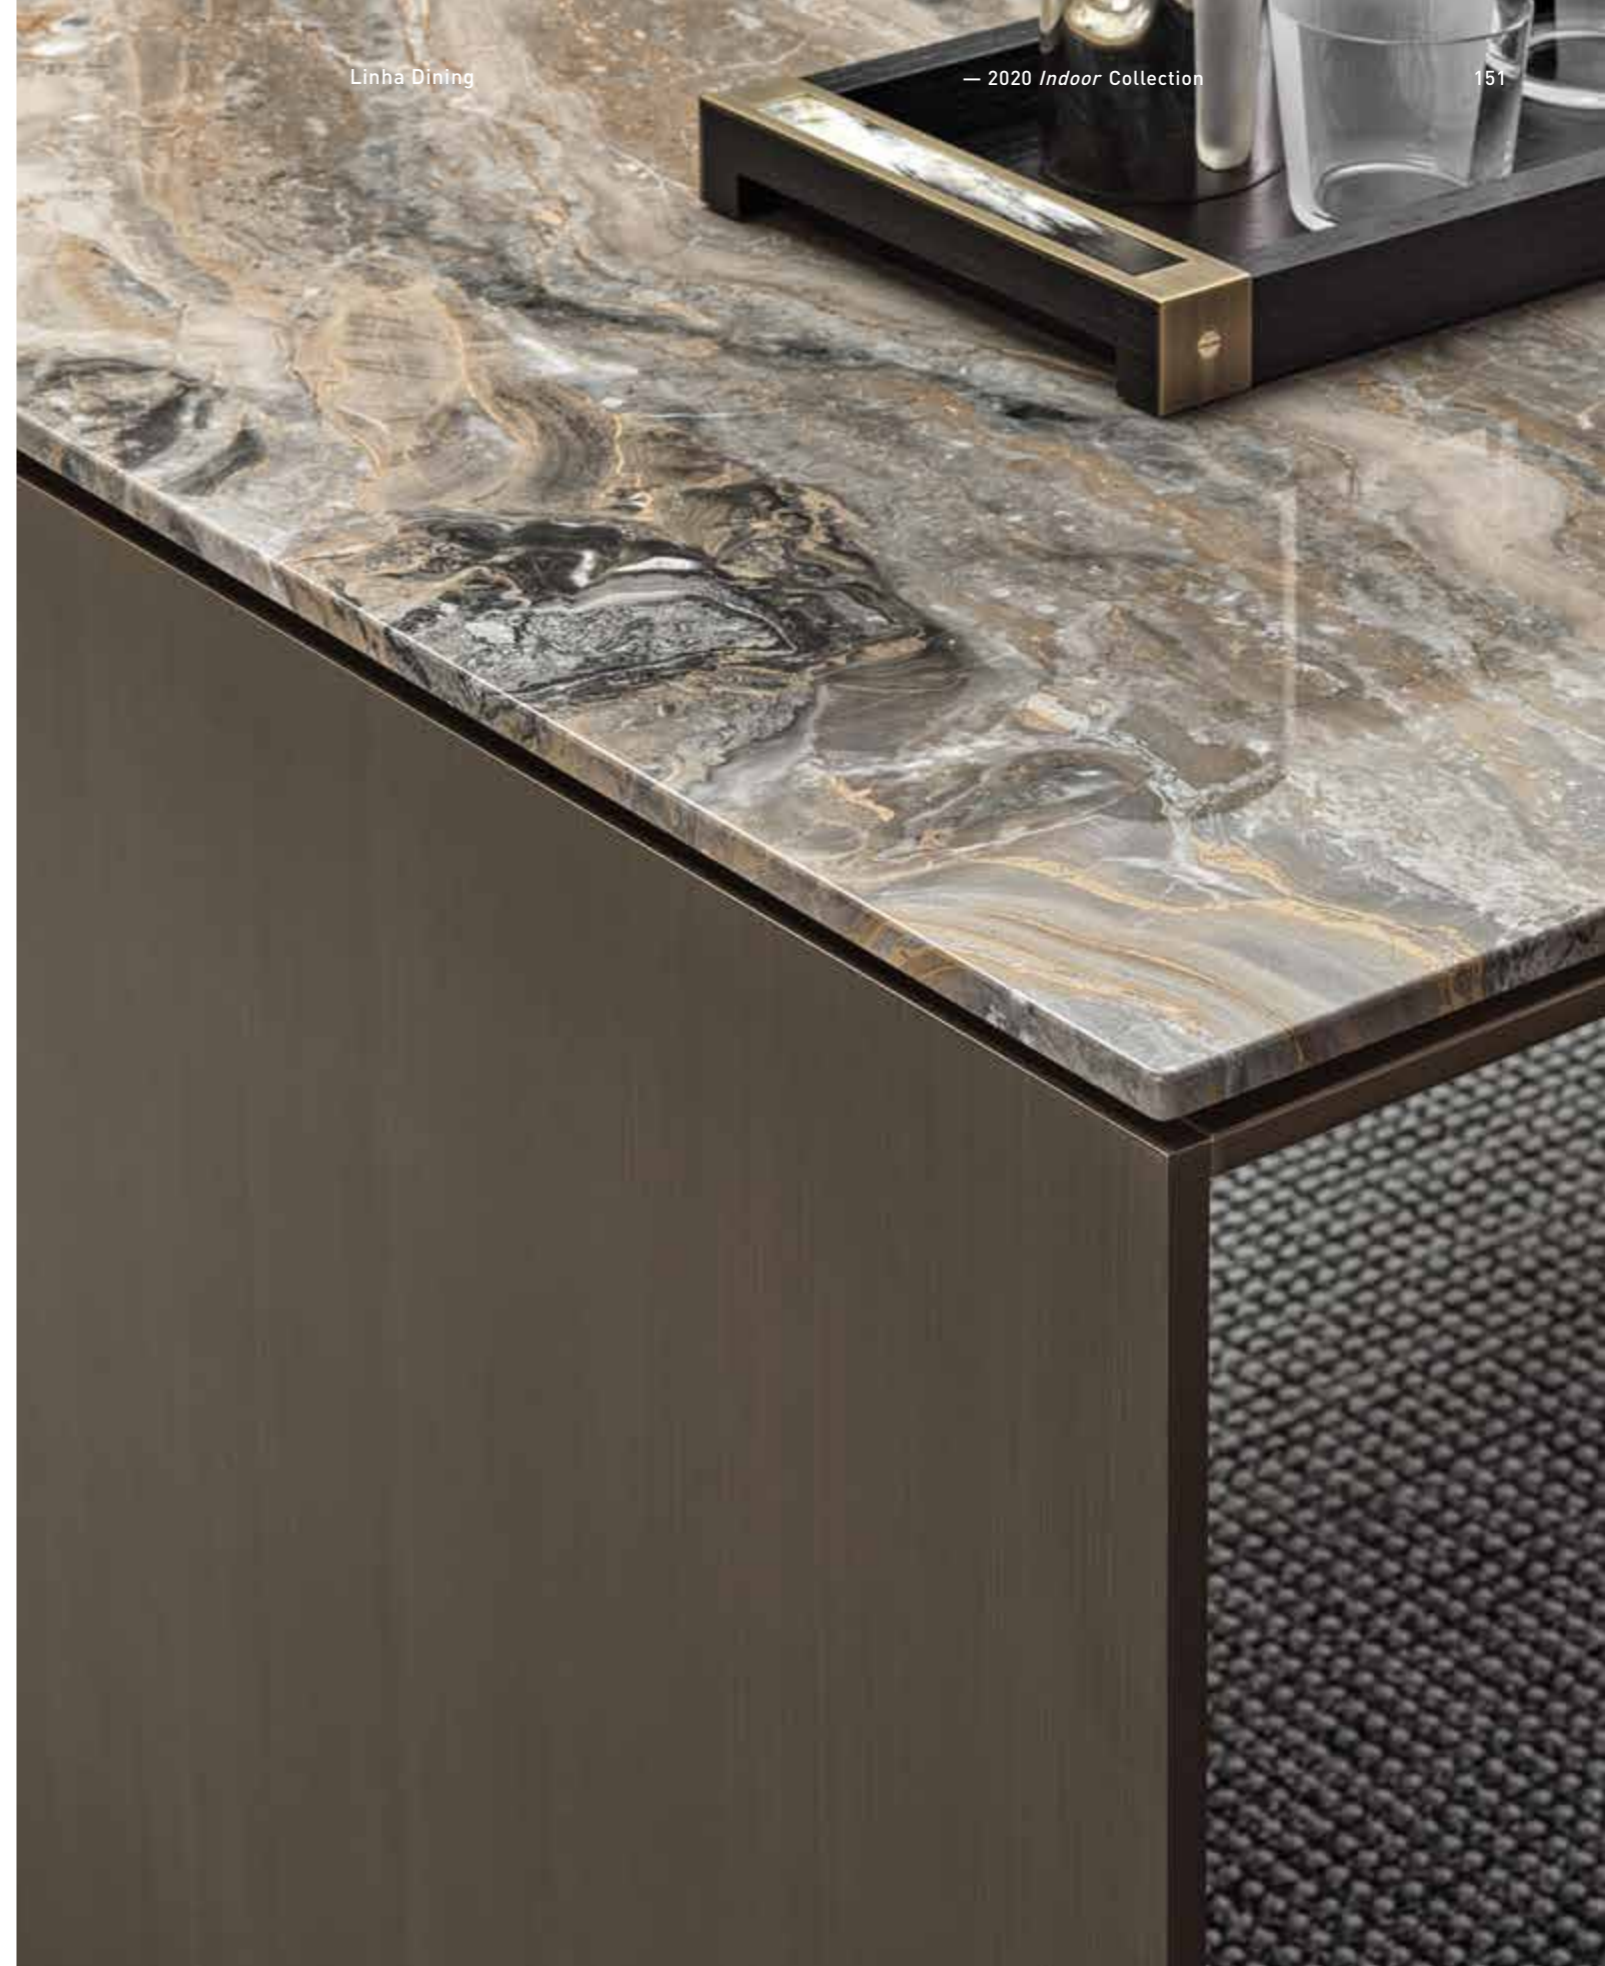

DARREN DINING SIDBOARD CM 277X56 H80,5
TOP: SATIN ALUMINIUM VARNISHED MALT COLOUR
HANDLES AND BASE: SATIN METAL VARNISHED MALT COLOUR
STRUCTURE: ASH MOKA COLOUR LACQUER
DRAWERS: GLOSSY SAND COLOUR LACQUER