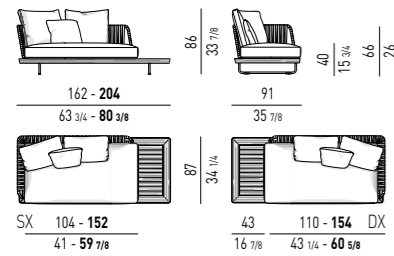

ELEMENTI TERMINALI CON TOP | ELEMENTS WITH 1 ARMREST AND TOP

ELEMENTO TERMINALE CON TOP SMALL CM 162 - 204
ELEMENT WITH 1 ARMREST AND TOP SMALL CM 162 - 204