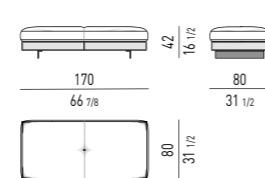

PANCA CM 170X80
BENCH CM 170X80