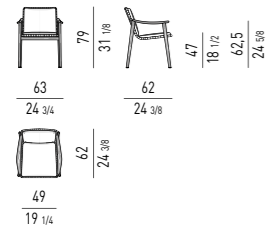

POLTRONCINA DINING | DINING LITTLE ARMCHAIR

CUSCINO IMBOTTITO INCLUSO IN TUTTI GLI ELEMENTI
PADDED CUSHION INCLUDED IN ALL THE ELEMENTS