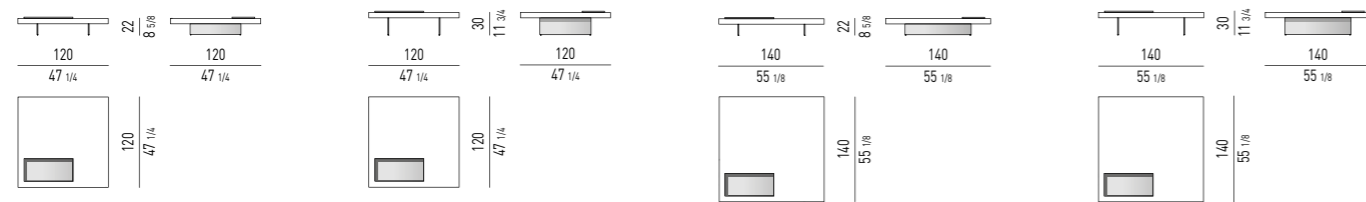

BASI BASES

ALLUMINIO
ALUMINIUM

LINHA MARCIO KOGAN / STUDIO MK27

PIANO TOP

MARMO
MARBLE

FIANCHI SIDES

ALLUMINIO
ALUMINIUM

BOTECO MARCIO KOGAN / STUDIO MK27