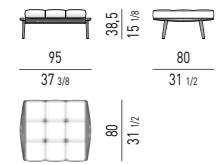

PANCHE | BENCHES