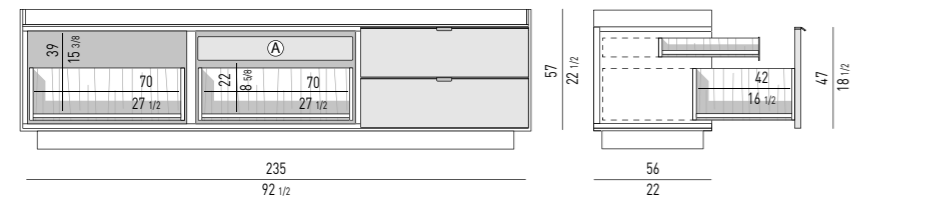

CONTENITORE ORIZZONTALE DINING CON 2 CASSETTONI E 2 CASSETTI | DINING HORIZONTAL SIDEBOARD WITH 2 LARGE DRAWERS AND 2 SMALL DRAWERS

VERSIONE BASE A TERRA CM H8,5
FLOOR BASE VERSION CM H8,5

56 22 PORTATA MASSIMA CASSETTONI KG 40
DRAWERS MAXIMUM LOAD KG 40

VERSIONE LEGS CM H23
LEGS VERSION CM H23

56 22 PORTATA MASSIMA CASSETTONI KG 40
DRAWERS MAXIMUM LOAD KG 40

Nr. 1 cassetto (A) che scorre su guide a estrazione totale con chiusura Blumotion.
Portata massima per cassetto Kg 30;
Nr. 1 vassoio portaposate in cuoio color Moka dotato di divisori, riposto nel cassetto sinistro (A).
Spazio utile interno cassetto
VANO (B) cm 17x37 H6

Nr. 1 drawer (A) that glide on fully extractable guides with Blumotion soft-close system.
Maximum load per drawer is 30 Kg;
Nr. 1 cutlery tray in Moka colour saddle-hide, with dividers, located in the (A) left drawer.

Drawer internal dimension
COMPARTMENT (B) 17x37 H6 cm

1	2
2	2
2	2
2	2

VASSOIO PORTAPOSATE
CUTLERY TRAY CM 51X34,5 H3,5
Scompato / section 1: cm 50X7,5 H2,7
Scompato / section 2: cm 24,5x8 H2,7