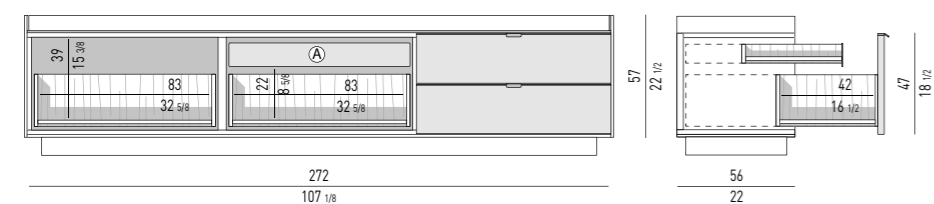

CONTENITORE ORIZZONTALE DINING CON 2 CASSETTONI E 2 CASSETTI | DINING HORIZONTAL SIDEBOARD WITH 2 LARGE DRAWERS AND 2 SMALL DRAWERS

VERSIONE BASE A TERRA CM H8,5
FLOOR BASE VERSION CM H8,5

56 22 PORTATA MASSIMA CASSETTONI KG 40
DRAWERS MAXIMUM LOAD KG 40

VERSIONE LEGS CM H23
LEGS VERSION CM H23

56 22 PORTATA MASSIMA CASSETTONI KG 40
DRAWERS MAXIMUM LOAD KG 40

Nr. 1 cassetto (A) che scorre su guide a estrazione totale con chiusura Blumotion.
Portata massima per cassetto Kg 30;
Nr. 1 vassoio portaposate in cuoio color Moka dotato di divisori, riposto nel cassetto (A).
Spazio utile interno cassetto
VANO (B) cm 30x37 H6

Nr. 1 drawer (A) that glide on fully extractable guides with Blumotion soft-close system.
Maximum load per drawer is 30 Kg;
Nr. 1 cutlery tray in Moka colour saddle-hide, with dividers, located in the (A) drawer.

Drawer internal dimension
COMPARTMENT (B) 30x37 H6 cm

1	2
2	2
2	2
2	2

VASSOIO PORTAPOSATE
CUTLERY TRAY CM 51X34,5 H3,5
Scompato / section 1: cm 50X7,5 H2,7
Scompato / section 2: cm 24,5x8 H2,7