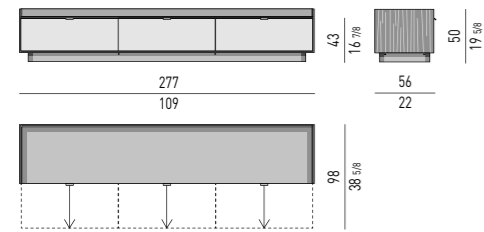

Drawers internal dimension
Lateral drawers: 70x43 H22 cm
Central drawer: 70x33 H22 cm

CONTENITORE ORIZZONTALE LIVING CON 3 CASSETTONI
LIVING HORIZONTAL SIDEBOARD WITH 3 DRAWERS

VERSIONE **BASE A TERRA CM H8,5**
FLOOR BASE VERSION CM H8,5