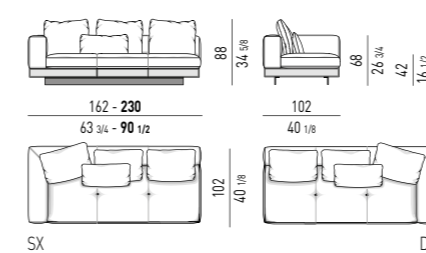

POUF | OTTOMAN

ELEMENTI TERMINALI | ELEMENTS WITH 1 ARMREST

ELEMENTI TERMINALI CM 162 - **230**
ELEMENTS WITH 1 ARMREST CM 162 - **230**