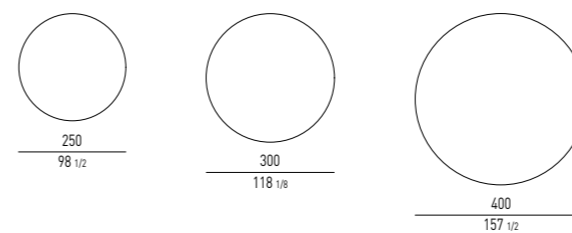

OSAKA MINOTTI STUDIO