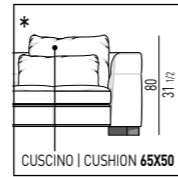

DIVANI CHAISE-LONGUE HIGH CM 143X143 - 178X143 - 213X143 HIGH SOFAS CHAISE-LONGUE CM 143X143 - 178X143 - 213X143