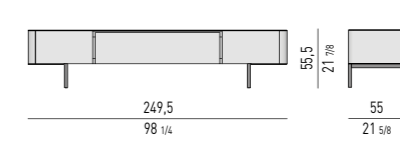

CONSOLE LIVING/TV | LIVING/TV CONSOLE TABLE

PIANO MARMO STONE GREY
STONE GREY MARBLE TOP