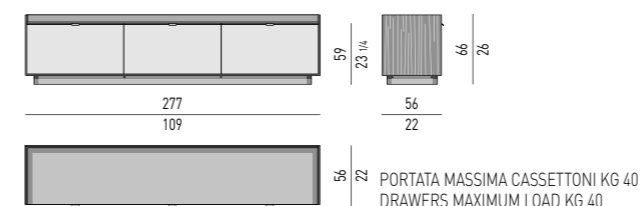

CONTENITORE ORIZZONTALE DINING CON 3 CASSETTONI | DINING HORIZONTAL SIDEBOARD WITH 3 DRAWERS

VERSIONE **BASE A TERRA** CM H8,5
FLOOR BASE VERSION CM H8,5