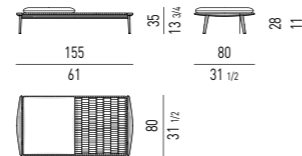

DIMENSIONE CUSCINO: CM 68X77
CUSHION DIMENSION: CM 68X77