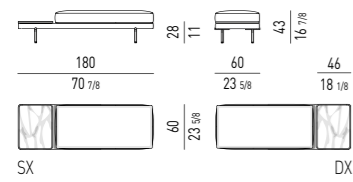

PANCA CON TOP | BENCH WITH TOP