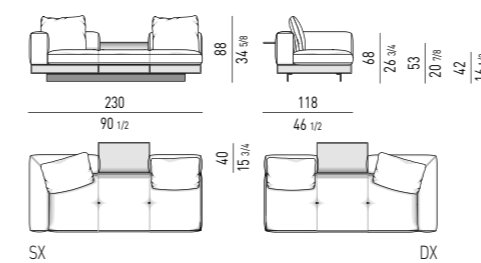

ELEMENTO TERMINALE OPEN CON **FLAP** CM 230
OPEN ELEMENT WITH 1 ARMREST AND **FLAP** CM 230