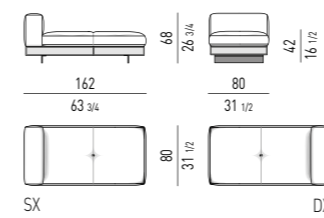

PANCHE | BENCHES

PANCA CON BRACCIOLO CM 162X80
BENCH WITH ARMREST CM 162X80