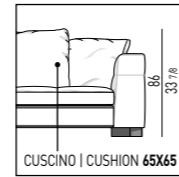

DIVANI CHAISE-LONGUE HIGH CM 143X143 - 178X143 - 213X143 HIGH SOFAS CHAISE-LONGUE CM 143X143 - 178X143 - 213X143