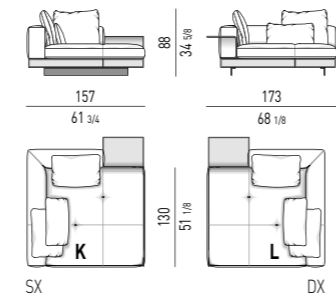

CHAISE-LONGUE SQUARE **SMALL CON FLAP** CM **157X173**
CHAISE-LONGUE SQUARE **SMALL WITH FLAP** CM **157X173**