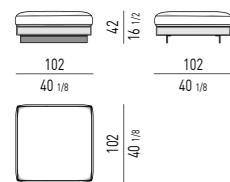

POUF | OTTOMAN