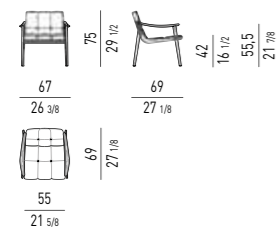

POLTRONCINA LOUNGE | LOUNGE LITTLE ARMCHAIR