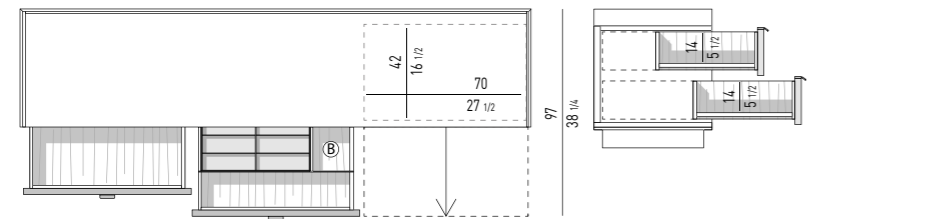

CONTENITORE ORIZZONTALE DINING CON 2 CASSETTONI E 2 CASSETTI | DINING HORIZONTAL SIDEBOARD WITH 2 LARGE DRAWERS AND 2 SMALL DRAWERS

VERSIONE BASE A TERRA CM H8,5
FLOOR BASE VERSION CM H8,5

56 22 PORTATA MASSIMA CASSETTONI KG 40
DRAWERS MAXIMUM LOAD KG 40

VERSIONE LEGS CM H23
LEGS VERSION CM H23

56 22 PORTATA MASSIMA CASSETTONI KG 40
DRAWERS MAXIMUM LOAD KG 40

Nr. 1 cassetto (A) che scorre su guide a estrazione totale con chiusura Blumotion.
Portata massima per cassetto Kg 30;
Nr. 1 vassoio portaposate in cuoio color Moka dotato di divisori, riposto nel cassetto sinistro (A).
Spazio utile interno cassetto
VANO (B) cm 17x37 H6

Nr. 1 drawer (A) that glide on fully extractable guides with Blumotion soft-close system.
Maximum load per drawer is 30 Kg;
Nr. 1 cutlery tray in Moka colour saddle-hide, with dividers, located in the (A) left drawer.

Drawer internal dimension
COMPARTMENT (B) 17x37 H6 cm

1	2
2	2
2	2
2	2

VASSOIO PORTAPOSATE
CUTLERY TRAY CM 51X34,5 H3,5
Scompato / section 1: cm 50X7,5 H2,7
Scompato / section 2: cm 24,5x8 H2,7