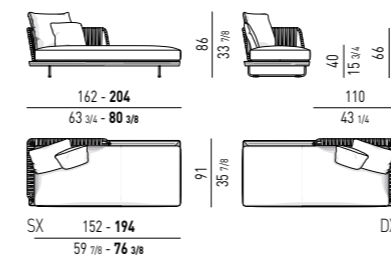

SUNRAY RODOLFO DORDONI

POLTRONA | ARMCHAIR

DIVANI | SOFAS

DIVANI INCLINATI | INCLINED SOFAS

ELEMENTI TERMINALI | ELEMENTS WITH 1 ARMREST

ELEMENTI TERMINALI PENISOLA | OPEN-END ELEMENTS WITH 1 ARMREST

ELEMENTO TERMINALE PENISOLA CM 162 - 204 - SCHIENALE CM 110
OPEN-END ELEMENT WITH 1 ARMREST CM 162 - 204 - BACKREST CM 110

ELEMENTO TERMINALE PENISOLA CM 204 - 248 - SCHIENALE CM 154
OPEN-END ELEMENT WITH 1 ARMREST CM 204 - 248 - BACKREST CM 154

TECHNICAL DATA

OUTDOOR COLLECTION