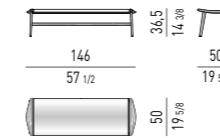

PANCHE | BENCHES