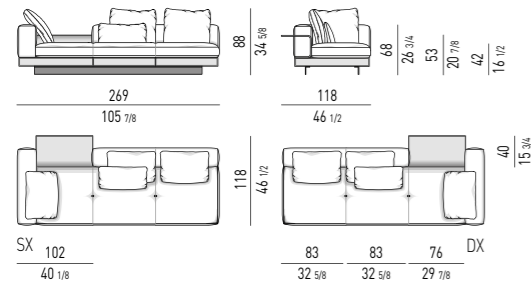

ELEMENTO ANGOLARE TERMINALE-DAYBED | CORNER ELEMENT WITH 1 ARMREST-DAYBED

ELEMENTO ANGOLARE TERMINALE-DAYBED CON **FLAP** CM 269X118
CORNER ELEMENT WITH 1 ARMREST-DAYBED AND **FLAP** CM 269X118