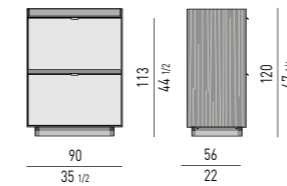

CONTENITORE VERTICALE DINING CON 1 ANTA A RIBALTA E 1 CASSETTONE | DINING VERTICAL CABINET WITH 1 FLAP DOOR AND 1 DRAWER

PORTATA MASSIMA CASSETTONE KG 40
DRAWER MAXIMUM LOAD KG 40