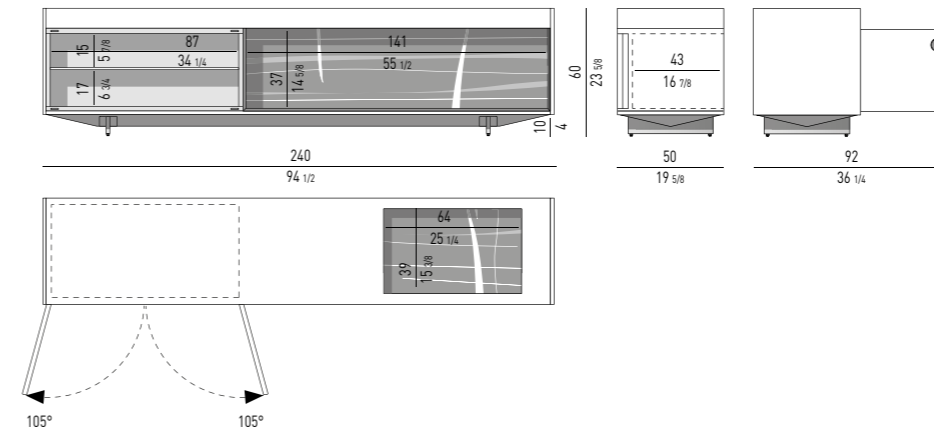

CONTENITORI DINING | DINING SIDEBARDS

CONTENITORE ORIZZONTALE DINING CON 2 ANTE | DINING HORIZONTAL SIDEBOARD WITH 2 DOORS

Nr. 1 cassetto (A) che scorre su guide a estrazione totale con chiusura Blumotion. Portata massima cassetto Kg 30. Il portaposate interno al cassetto è fisso ed è suddiviso in 7 vani.

Spazio utile interno cassetto
VANI (B): cm 10x35 H5

Nr. 1 drawer (A) that glide on fully extractable guides with Blumotion soft-close system. Maximum load drawer is 30 Kg. The cutlery tray in the drawer is permanently attached and is divided into 7 compartments.

Drawer internal dimension
COMPARTMENTS (B): cm 10x35 H5 cm

CONTENITORE ORIZZONTALE DINING CON 2 ANTE | DINING HORIZONTAL SIDEBOARD WITH 2 DOORS

Nr. 1 cassetto (A) che scorre su guide a estrazione totale con chiusura Blumotion. Portata massima cassetto Kg 30. Il portaposate interno al cassetto è fisso ed è suddiviso in 7 vani.

Spazio utile interno cassetto
VANI (B): cm 10x35 H5

Nr. 1 drawer (A) that glide on fully extractable guides with Blumotion soft-close system. Maximum load drawer is 30 Kg. The cutlery tray in the drawer is permanently attached and is divided into 7 compartments.

Drawer internal dimension
COMPARTMENTS (B): cm 10x35 H5 cm

CONTENITORE ORIZZONTALE DINING CON 4 ANTE | DINING HORIZONTAL SIDEBOARD WITH 4 DOORS

Nr. 1 cassetto (A) che scorre su guide a estrazione totale con chiusura Blumotion. Portata massima cassetto 30 Kg. Il portaposate interno al cassetto è fisso ed è suddiviso in 7 vani.

Nr. 1 ripiano in vetro extra chiaro temperato, spessore mm 8.

Spazio utile interno cassetto
VANI (B): cm 10x35 H5