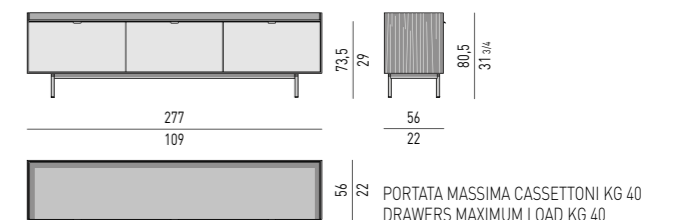

VERSIONE **LEGS** CM H23
LEGS VERSION CM H23