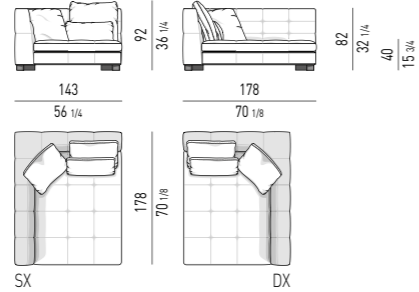

CHAISE-LONGUE HIGH CM 143X178 HIGH CHAISE-LONGUE CM 143X178