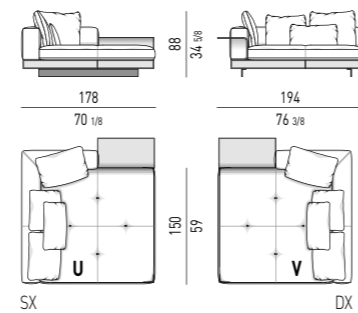

CHAISE-LONGUE SQUARE **LARGE CON FLAP** CM **178X194**
CHAISE-LONGUE SQUARE **LARGE WITH FLAP** CM **178X194**