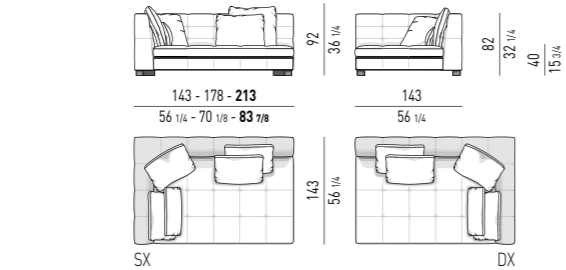

DIVANI CHAISE-LONGUE HIGH CM 143X143 - 178X143 - 213X143 HIGH SOFAS CHAISE-LONGUE CM 143X143 - 178X143 - 213X143