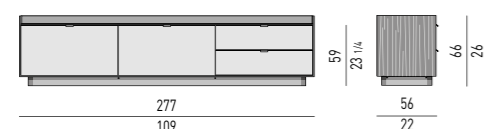

CONTENITORE ORIZZONTALE DINING CON 2 CASSETTONI E 2 CASSETTI | DINING HORIZONTAL SIDEBOARD WITH 2 LARGE DRAWERS AND 2 SMALL DRAWERS

VERSIONE BASE A TERRA CM H8,5
FLOOR BASE VERSION CM H8,5

56 22 PORTATA MASSIMA CASSETTONI KG 40
DRAWERS MAXIMUM LOAD KG 40