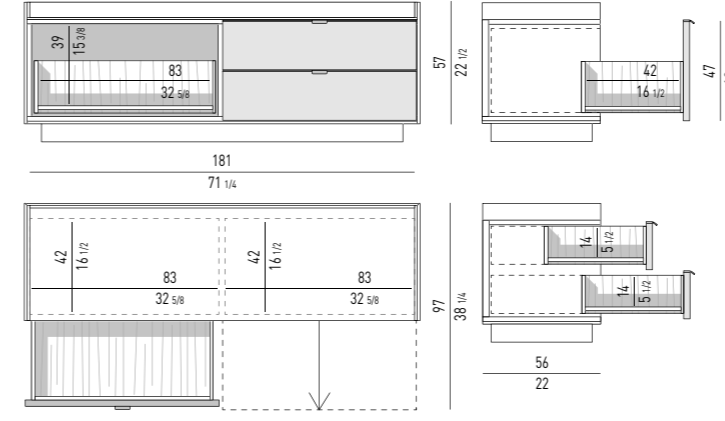

DARREN (UPDATE) RODOLFO DORDONI

CONTENITORI DINING | DINING SIDEBARDS

CONTENITORE ORIZZONTALE DINING CON 2 CASSETTONI | DINING HORIZONTAL SIDEBOARD WITH 2 DRAWERS

VERSIONE **BASE A TERRA** CM H8,5
FLOOR BASE VERSION CM H8,5

VERSIONE **LEGS** CM H23
LEGS VERSION CM H23

Nr. 1 cassetto **(A)** che scorre su guide a estrazione totale con chiusura Blumotion.
Portata massima per cassetto Kg 30;
Nr. 1 vassoio portaposate in cuoio color Moka dotato di divisori, riposto nel cassetto **(A)**.
Spazio utile interno cassetto
VANO **(B)** cm 30x37 H6

Nr. 1 drawer **(A)** that glide on fully extractable guides with Blumotion soft-close system.
Maximum load per drawer is 30 Kg;
Nr. 1 cutlery tray in Moka colour saddle-hide, with dividers, located in the **(A)** drawer.

Drawer internal dimension
COMPARTMENT **(B)** 30x37 H6 cm

1	
2	2
2	2
2	2

VASSOIO PORTAPOSATE
CUTLERY TRAY CM 51X34,5 H3,5
Scoperto / section 1: cm 50X7,5 H2,7
Scoperto / section 2: cm 24,5x8 H2,7

CONTENITORE ORIZZONTALE DINING CON 3 CASSETTONI | DINING HORIZONTAL SIDEBOARD WITH 3 DRAWERS

VERSIONE **BASE A TERRA** CM H8,5
FLOOR BASE VERSION CM H8,5

VERSIONE **LEGS** CM H23
LEGS VERSION CM H23

Nr. 2 cassetti **(A)** che scorrono su guide ad estrazione totale con chiusura Blumotion.
Portata massima per cassetto Kg 30;
Nr. 1 vassoio portaposate in cuoio color Moka dotato di divisori, riposto nel cassetto sinistro **(A)**.

Spazio utile interno cassetti
(A) cm 83x37 H6
VANO **(B)** cm 30x37 H6

Nr. 2 drawers **(A)** that glide on fully extractable guides with Blumotion soft-close system.
Maximum load per drawer is 30 Kg;
Nr. 1 cutlery tray in Moka colour saddle-hide, with dividers, located in the left **(A)** drawer.

Drawers internal dimension
(A) 83x37 H6 cm
COMPARTMENT **(B)** 30x37 H6 cm

1	
2	2
2	2
2	2