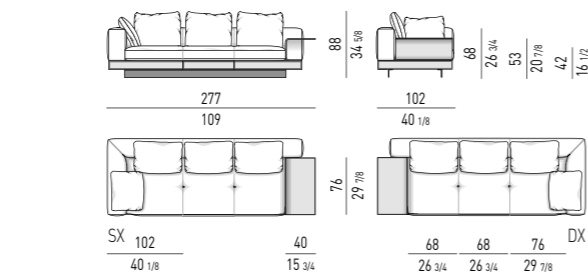

DIVANO ANGOLARE CON FLAP CM 277X102
CORNER SOFA WITH FLAP CM 277X102

SX

DX

DIVANO ANGOLARE-DAYBED CON FLAP CM 261X118 - SCHIENALE CM 159
CORNER SOFA-DAYBED WITH FLAP CM 261X118 - BACKREST CM 159