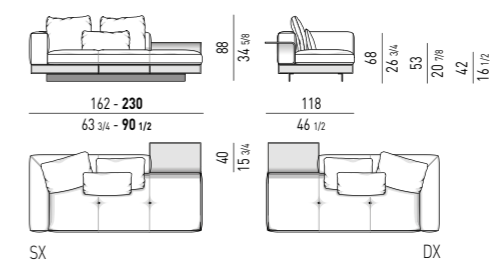

ELEMENTI TERMINALI PENISOLA | OPEN-END ELEMENTS WITH 1 ARMREST

ELEMENTI TERMINALI PENISOLA CON **FLAP** CM 162 - **230**
OPEN-END ELEMENTS WITH 1 ARMREST AND **FLAP** CM 162 - **230**