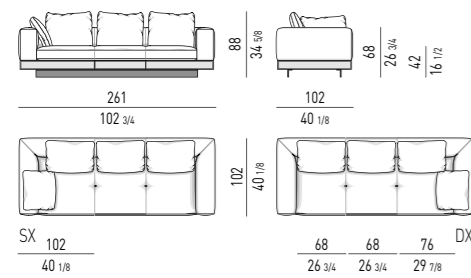

DIVANI ANGOLARI | CORNER SOFAS

DIVANO ANGOLARE CM 261X102
CORNER SOFA CM 261X102

SX

DX

DIVANI ANGOLARI-DAYBED | CORNER SOFAS-DAYBED

DIVANO ANGOLARE-DAYBED CON FLAP CM 261X118 - SCHIENALE CM 167
CORNER SOFA-DAYBED WITH FLAP CM 261X118 - BACKREST CM 167