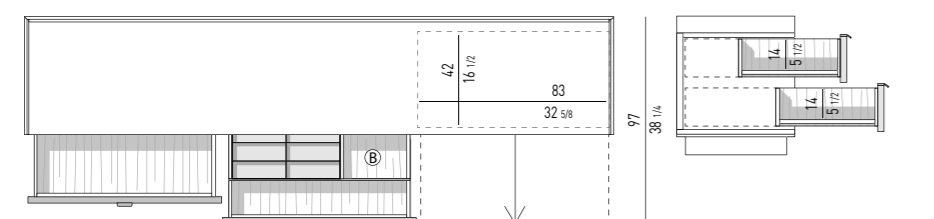

CONTENITORE ORIZZONTALE DINING CON 2 CASSETTONI E 2 CASSETTI | DINING HORIZONTAL SIDEBOARD WITH 2 LARGE DRAWERS AND 2 SMALL DRAWERS

VERSIONE BASE A TERRA CM H8,5
FLOOR BASE VERSION CM H8,5

56 22 PORTATA MASSIMA CASSETTONI KG 40
DRAWERS MAXIMUM LOAD KG 40

VERSIONE LEGS CM H23
LEGS VERSION CM H23

56 22 PORTATA MASSIMA CASSETTONI KG 40
DRAWERS MAXIMUM LOAD KG 40

Nr. 1 cassetto (A) che scorre su guide a estrazione totale con chiusura Blumotion.
Portata massima per cassetto Kg 30;
Nr. 1 vassoio portaposate in cuoio color Moka dotato di divisori, riposto nel cassetto (A).
Spazio utile interno cassetto
VANO (B) cm 30x37 H6

Nr. 1 drawer (A) that glide on fully extractable guides with Blumotion soft-close system.
Maximum load per drawer is 30 Kg;
Nr. 1 cutlery tray in Moka colour saddle-hide, with dividers, located in the (A) drawer.

Drawer internal dimension
COMPARTMENT (B) 30x37 H6 cm

1	2
2	2
2	2
2	2

VASSOIO PORTAPOSATE
CUTLERY TRAY CM 51X34,5 H3,5
Scompato / section 1: cm 50X7,5 H2,7
Scompato / section 2: cm 24,5x8 H2,7