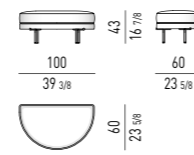

POUF SEMICIRCOLARE | SEMI-ROUND OTTOMAN