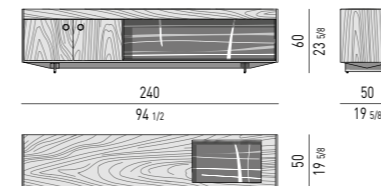

CONTENITORI LIVING | LIVING SIDEBARDS

CONTENITORE ORIZZONTALE LIVING CON 2 ANTE | LIVING HORIZONTAL SIDEBOARD WITH 2 DOORS