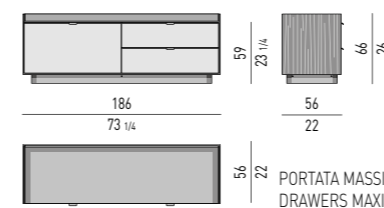

CONTENITORE ORIZZONTALE DINING CON 1 CASSETTONE E 2 CASSETTI | DINING HORIZONTAL SIDEBOARD WITH 1 LARGE DRAWER AND 2 SMALL DRAWERS

VERSIONE **BASE A TERRA** CM H8,5
FLOOR BASE VERSION CM H8,5