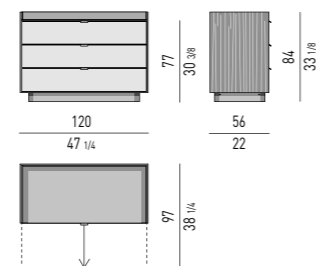

Nr. 3 cassetti che scorrono su guide a estrazione totale con chiusura Blumotion.
Portata massima per cassetto Kg 30.
Spazio utile interno cassetti
cm 109x42 H13

Nr. 3 drawers that glide on fully extractable guides with Blumotion soft-close system.
Maximum load per drawer is 30 kg.
Drawers internal dimension
109x42 H13 cm

PIANO E VASSOIO
TOP AND TRAY
ALLUMINIO SATINATO
SATIN ALUMINIUM

BASE A TERRA E GAMBE
FLOOR BASE AND LEGS
METALLO SATINATO
SATIN METAL

VASSOIO PORTAPOSATE
CUTLERY TRAY
CUOIO
SADDLE-HIDE

STRUTTURA
STRUCTURE
FRASSINO
ASH

STRUTTURA CASSETTI
DRAWERS STRUCTURE
FRASSINO
ASH

RIPIANO INTERNO
INTERNAL SHELF
VETRO
GLASS

ANTE E FRONTALE CASSETTI ESTERNI
DOORS AND EXTERNAL DRAWERS

LACCATO LUCIDO
GLOSSY LACQUERED