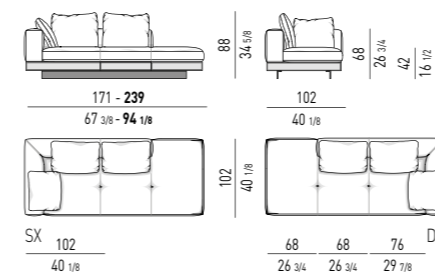

SX

DX

PANCHE | BENCHES

PANCA CON BRACCIOLO CM 162X80
BENCH WITH ARMREST CM 162X80