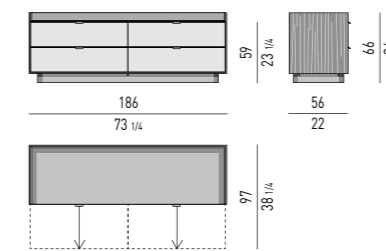

Nr. 4 cassetti che scorrono su guide a estrazione totale con chiusura Blumotion.
Portata massima per cassetto Kg 30.
Spazio utile interno cassetti
cm 83x42 H14

Nr. 4 drawers that glide on fully extractable guides with Blumotion soft-close system.
Maximum load per drawer is 30 Kg.
Drawers internal dimension
83x42 H14 cm