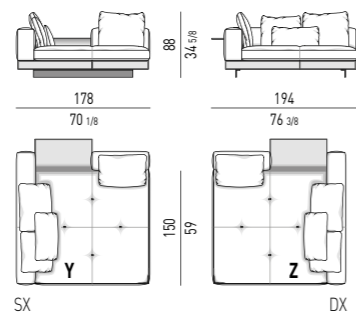

CHAISE-LONGUE SQUARE **LARGE CON FLAP** CM **178X194**
CHAISE-LONGUE SQUARE **LARGE WITH FLAP** CM **178X194**