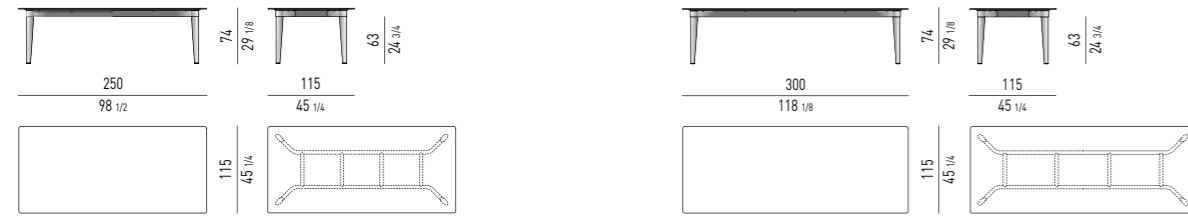

TERRACE RODOLFO DORDONI