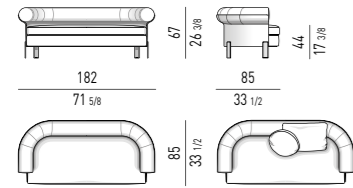

MATTIA RODOLFO DORDONI

DIVANO LOUNGE | LOUNGE SOFA

SET CUSCINI CONSIGLIATI
SUGGESTED SET OF CUSHIONS