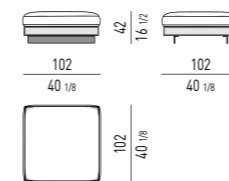

POUF | OTTOMAN