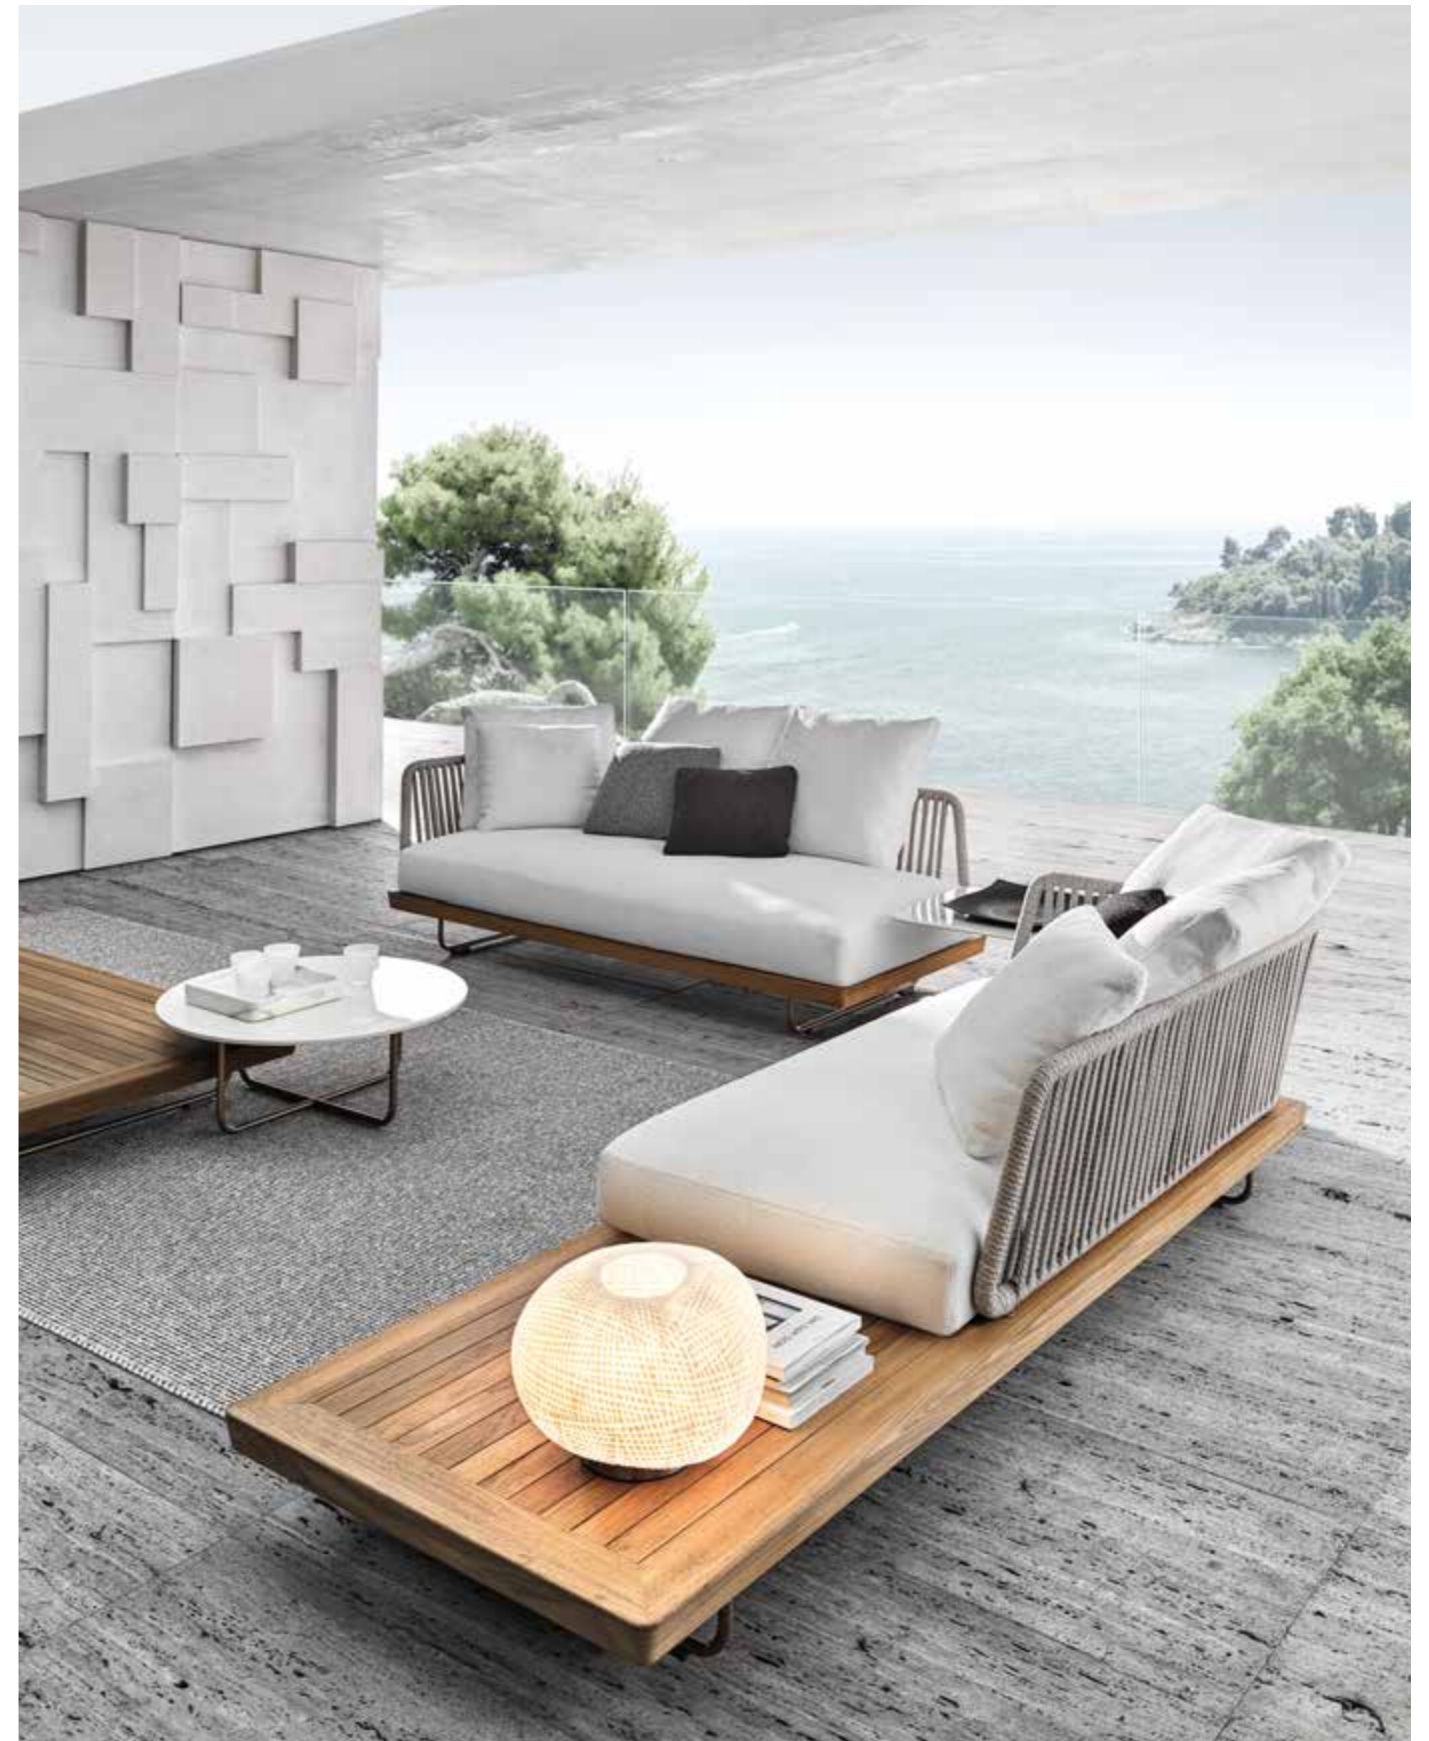

SUNRAY ELEMENT WITH 1 ARMREST SX CM 204X91 H86
SUNRAY ELEMENT WITH 1 ARMREST AND TOP LARGE SX CM 248X91 H86
FABRIC: SANTIAGO 01 BIANCO (ART LIFESCAPE 08)
FIBER: ECRU COLOUR
BASE: TEAK
STRUCTURE AND LEGS: VARNISHED POLISHED BRONZE COLOUR STEEL

SUNRAY COFFEE TABLE CM 158X87 H20
TOP: TEAK
LEGS: VARNISHED POLISHED BRONZE COLOUR STEEL

SUNRAY MEG COFFEE TABLE Ø CM 80 H30
TOP: GLOSSY WHITE COLOUR LACQUER
LEGS: VARNISHED POLISHED BRONZE COLOUR STEEL