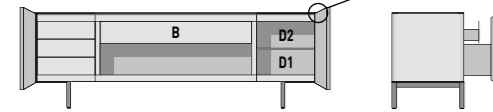

PIANO MARMO STONE GREY
STONE GREY MARBLE TOP

Nr. 2 cassetti centrali **(A)** e **(B)** che scorrono su guide a estrazione totale con chiusura Blumotion.
Portata massima cassetto esterno **(A)** Kg 60.
Portata massima cassetto interno **(B)** Kg 45.

Spazio utile interno cassetti

Cassetto esterno **(A)** cm 109x41 H20,5
Cassetto interno **(B)** suddiviso in due scomparti:
- scomparto a destra rivestito in cuoio color Tabacco cm 56x42 H5,5;
- scomparto a sinistra accessorizzato con vassoio portaposate in cuoio color Tabacco cm 51x34,5 H3,5.

Nr. 3 cassetti laterali **(C)** che scorrono su guide a estrazione totale con chiusura Blumotion.
Portata massima cassetti Kg 45.

Spazio utile interno cassetti

cm 32,5x42 H9

Nr. 1 vano laterale destro, dotato di 1 ripiano in vetro trasparente, spessore mm 8.

Spazio utile interno

(D1) cm 40x46 H22
(D2) cm 40x46 H20

Nr. 2 central drawers **(A)** and **(B)** that glide on full-extension guides with Blumotion closure.
Maximum load of the external drawer **(A)** is 60 Kg.
Maximum load of the internal drawer **(B)** is 45 Kg.

Drawers internal dimension

External drawer **(A)** 109x41 H20,5 cm
Internal drawer **(B)** divided into two sections:
- right section covered with Tobacco coloured saddle-hide 56x42 H5,5 cm;
- left section accessorized with a cutlery tray in Tobacco coloured saddle-hide 51x34,5 H3,5 cm.

Nr. 3 lateral drawers **(C)** that glide on full-extension guides with Blumotion closure.
Maximum load of the drawers is 45 Kg.

Drawers internal dimension

32,5x42 H9 cm

Nr. 1 section on the left side, equipped with on transparent glass shelf, thickness 8 cm.

Useable internal space

(D1) 40x46 H22 cm
(D2) 40x46 H20 cm

1	
2	2
2	2
2	2

VASSOIO PORTAPOSATE | CUTLERY TRAY CM 51X34,5 H3,5

Scomparto / section 1: cm 50x7,5 H2,7
Scomparto / section 2: cm 24,5x8 H2,7