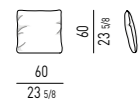

CUSCINO SCHIENALE OPTIONAL | OPTIONAL BACKREST CUSHION