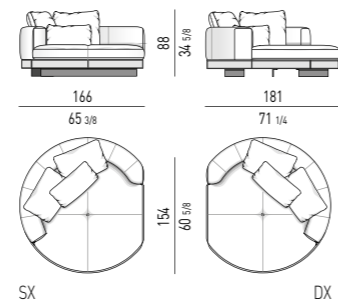

CHAISE-LONGUE **CIRCLE** CM **166X181**
CHAISE-LONGUE **CIRCLE** CM **166X181**