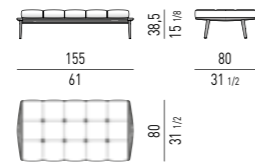

PANCHE | BENCHES