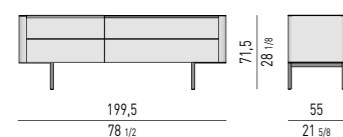

CONTENITORE NIGHT | NIGHT SIDEBOARD