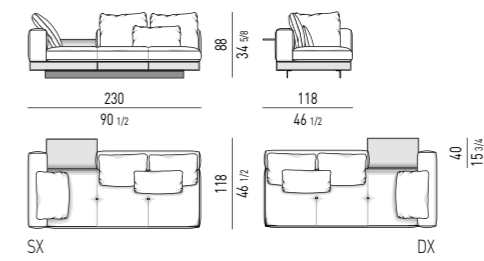

ELEMENTO DAYBED CON **FLAP** CM 230
DAYBED ELEMENT WITH **FLAP** CM 230