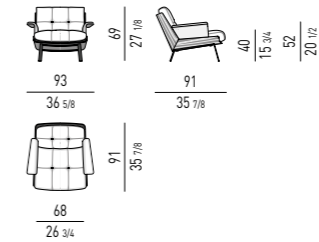

TAVOLINI | COFFEE TABLES

DAIKI MARCIO KOGAN / STUDIO MK27

POLTRONA | ARMCHAIR

CUSCINI IN TESSUTO CUSHIONS IN FABRIC

CUSCINI IN PELLE CUSHIONS IN LEATHER

POLTRONA SENZA BRACCIOLI | ARMCHAIR WITHOUT ARMRESTS