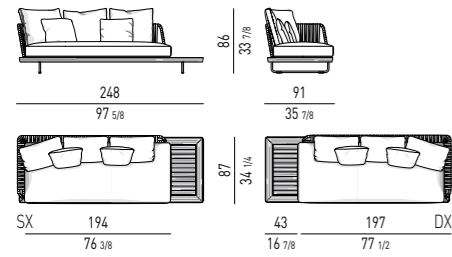

ELEMENTO TERMINALE CON TOP SMALL CM 248
ELEMENT WITH 1 ARMREST AND TOP SMALL CM 248