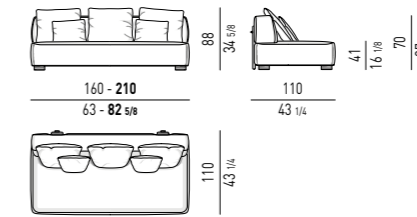

ELEMENTI CENTRALI | CENTRAL ELEMENTS