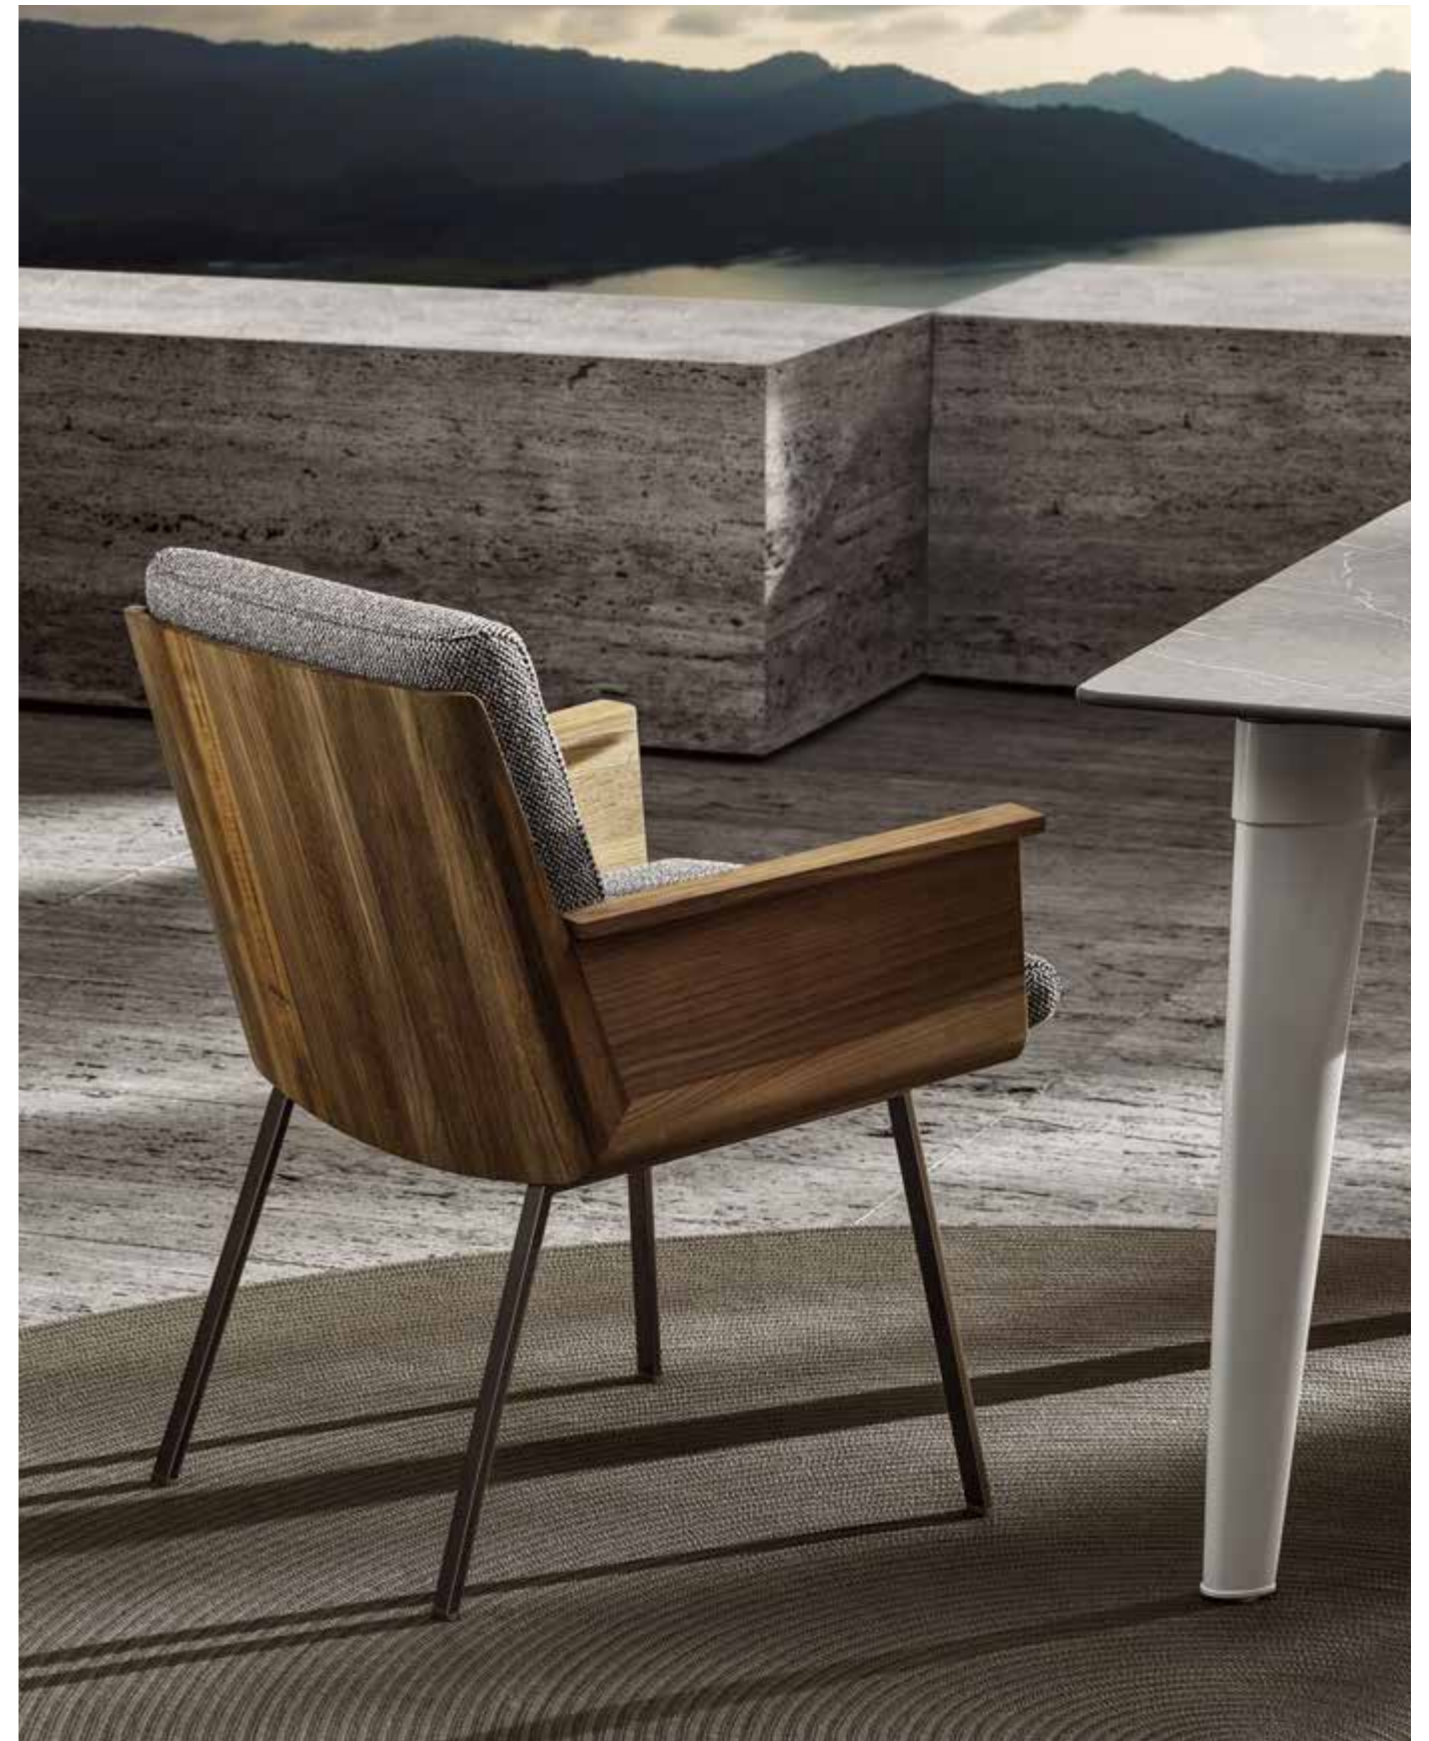

DAIKI OUTDOOR DINING LITTLE ARMCHAIR CM 64X71 H77
FABRIC: GRENADA 05 CENERE (ART LIFESCAPE 08)
STRUCTURE: TEAK
LEGS: VARNISHED POLISHED BRONZE COLOUR STEEL