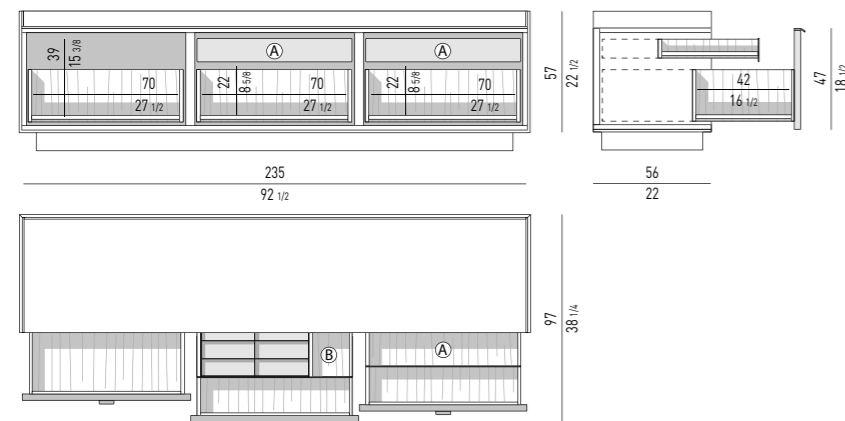

CONTENITORE ORIZZONTALE DINING CON 3 CASSETTONI | DINING HORIZONTAL SIDEBOARD WITH 3 DRAWERS

VERSIONE **BASE A TERRA** CM H8,5
FLOOR BASE VERSION CM H8,5