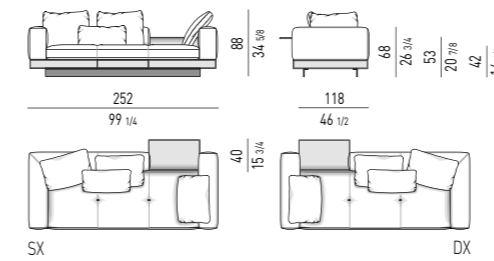

DIVANI-DAYBED | DAYBED-SOFAS

DIVANO-DAYBED CON **FLAP** CM 252
DAYBED-SOFA WITH **FLAP** CM 252