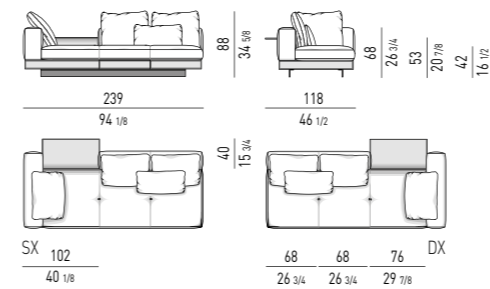

SX

DX

ELEMENTI ANGOLARI TERMINALI PENISOLA | CORNER OPEN-END ELEMENTS WITH 1 ARMREST

ELEMENTI ANGOLARI TERMINALI PENISOLA CM 171X102 - 239X102
CORNER OPEN-END ELEMENTS WITH 1 ARMREST CM 171X102 - 239X102