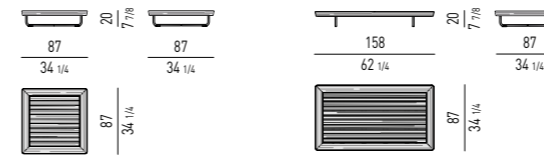

CUSCINO SCHIENALE OPTIONAL | OPTIONAL BACKREST CUSHION

CUSCINO OPTIONAL | OPTIONAL CUSHION

TAVOLINI | COFFEE TABLES