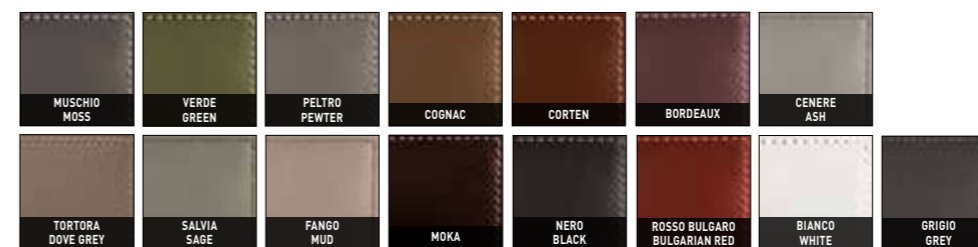

FYNN / FYNN SADDLE-HIDE GAMFRATESI

FYNN

POLTRONA | ARMCHAIR

POGGIAPIEDI | FOOTSTOOL

PANCHE | BENCHES

POLTRONCINA LOUNGE | LOUNGE LITTLE ARMCHAIR

POLTRONCINA DINING | DINING LITTLE ARMCHAIR

TAVOLINI | COFFEE TABLES

STRUTTURA
STRUCTURE
FRASSINO
ASH

DETTAGLIO DECORATIVO
DECORATIVE DETAIL
METALLO
METAL

TAVOLINI | COFFEE TABLES

PIANO
TOP
MARMO
MARBLE

BASE
BASE
FRASSINO
ASH

FYNN SADDLE-HIDE

POLTRONA | ARMCHAIR

CUSCINO IMBOTTITO INCLUSO
PADDED CUSHION INCLUDED

POGGIAPIEDI | FOOTSTOOL

CUSCINO IMBOTTITO INCLUSO
PADDED CUSHION INCLUDED

PANCHE | BENCHES

POLTRONCINA LOUNGE | LOUNGE LITTLE ARMCHAIR

CUSCINO IMBOTTITO INCLUSO
PADDED CUSHION INCLUDED

POLTRONCINA DINING | DINING LITTLE ARMCHAIR

VERSIONE SENZA CUSCINO IMBOTTITO
VERSION WITHOUT PADDED CUSHION

VERSIONE CON CUSCINO IMBOTTITO
VERSION WITH PADDED CUSHION

CUSCINO IMBOTTITO INCLUSO
PADDED CUSHION INCLUDED

FYNN SADDLE-HIDE

SCOCCA
SHELL
CUOIO
SADDLE-HIDE