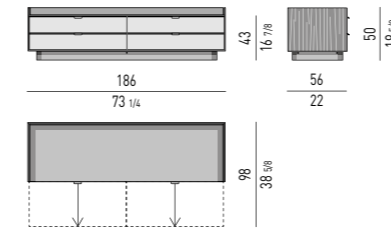

CONTENITORE ORIZZONTALE LIVING CON 4 CASSETTI LIVING HORIZONTAL SIDEBOARD WITH 4 DRAWERS

VERSIONE **BASE A TERRA** CM H8,5
FLOOR BASE VERSION CM H8,5

Nr. 4 cassetti che scorrono su guide a estrazione totale con chiusura Blumotion.
Portata massima per cassetto Kg 40.

Spazio utile interno cassetti
cm 83x42 H14

Nr. 4 drawers that glide on fully extractable guides with Blumotion soft-close system.
Maximum load per drawer is 40 kg.

Drawers internal dimension
83x42 H14 cm