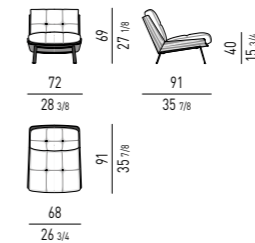

CUSCINI IN PELLE CUSHIONS IN LEATHER