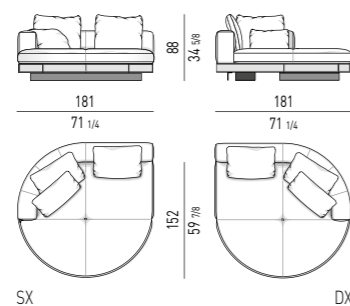

CHAISE-LONGUE ROUND **LARGE** CM **181X181**
CHAISE-LONGUE ROUND **LARGE** CM **181X181**