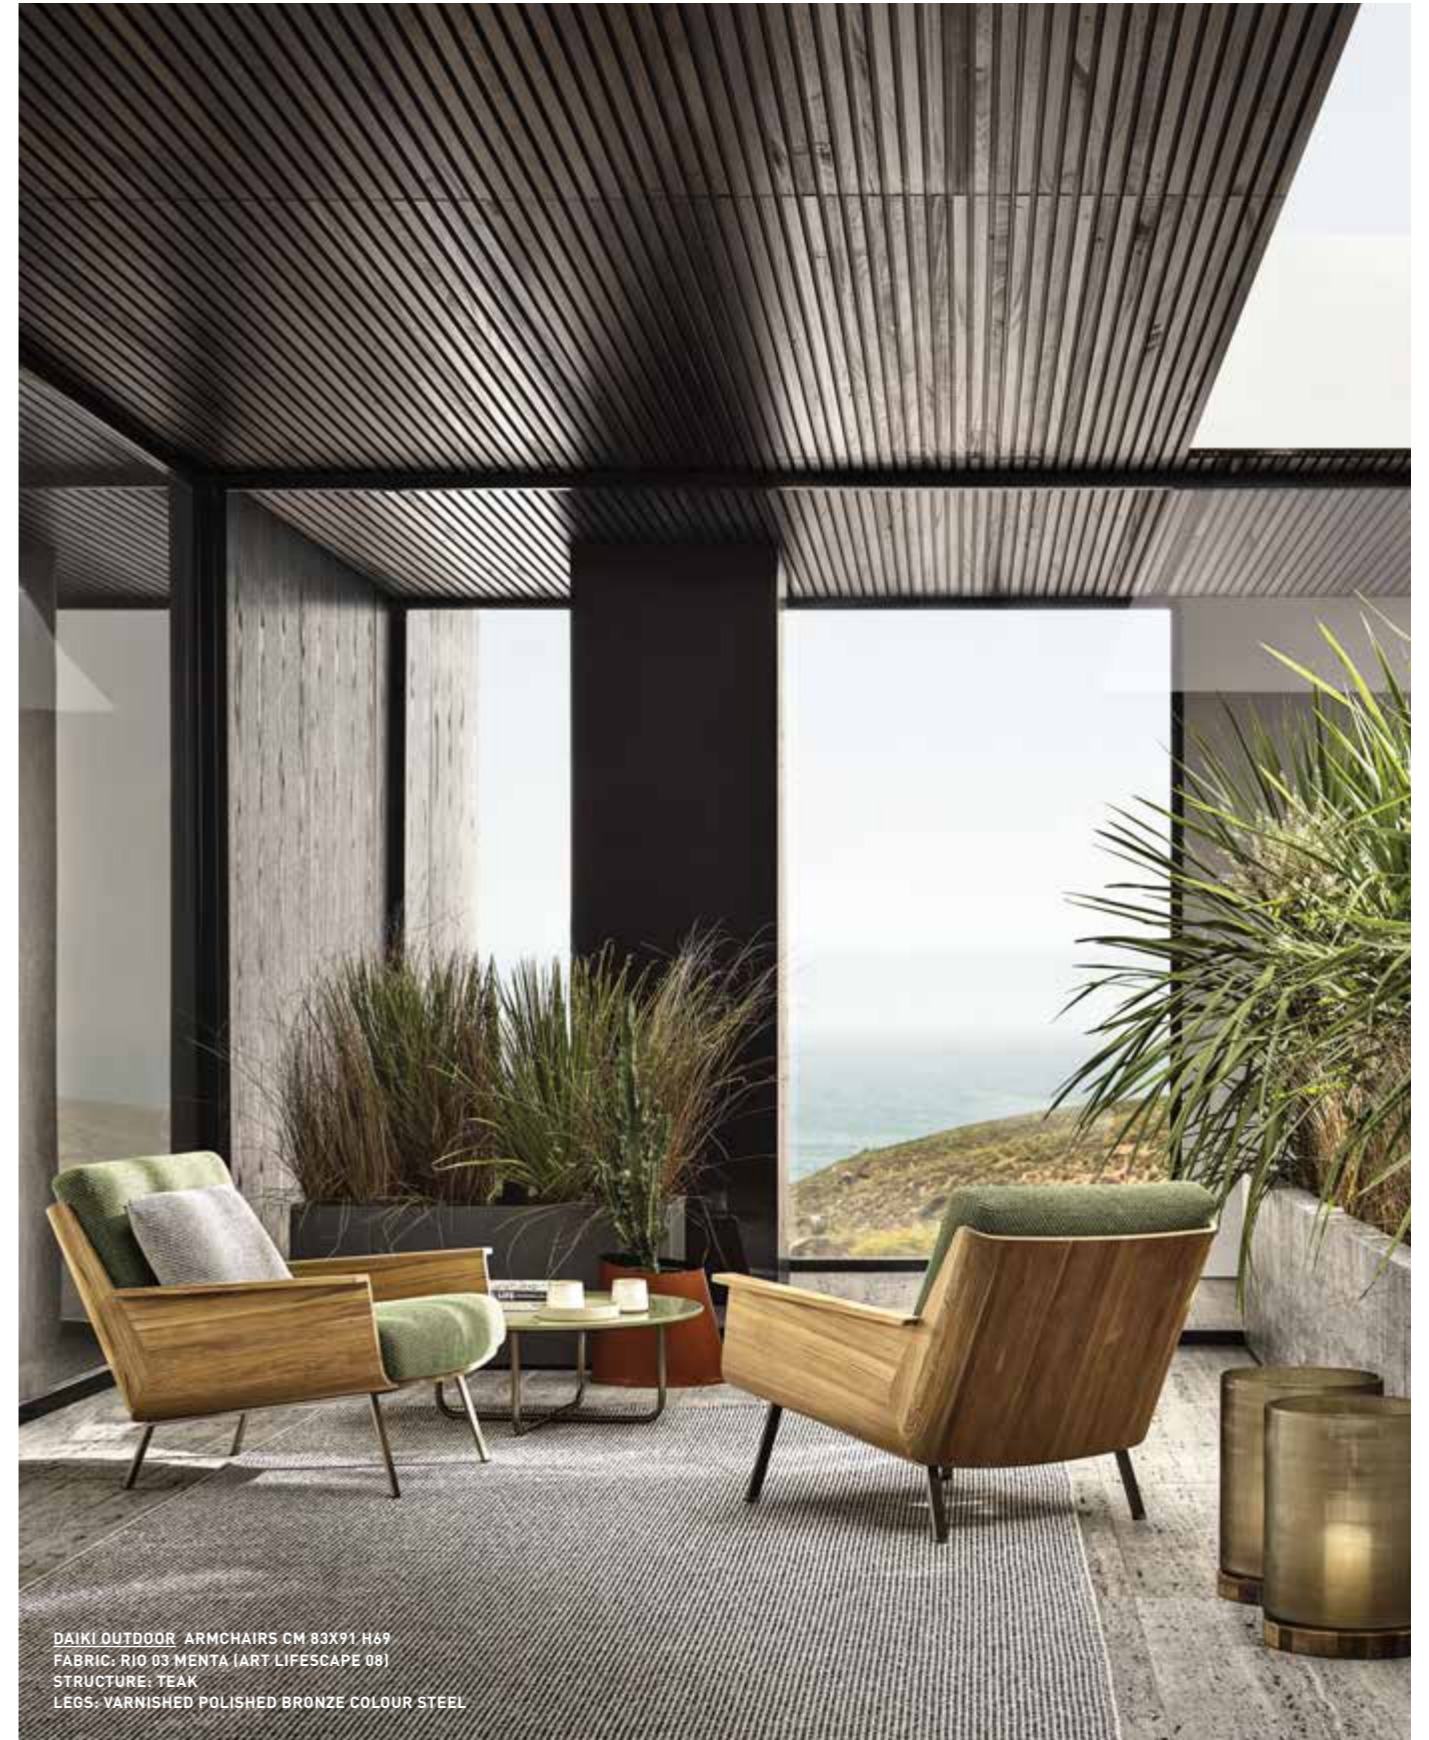

DAIKI OUTDOOR ARMCHAIRS CM 83X91 H69
FABRIC: RIO 03 MENTA (ART LIFESCAPE 08)
STRUCTURE: TEAK
LEGS: VARNISHED POLISHED BRONZE COLOUR STEEL