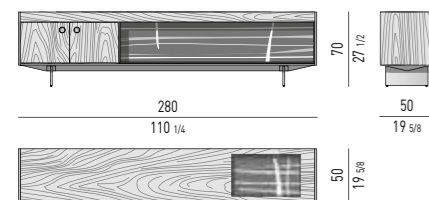

CONTENITORE ORIZZONTALE DINING CON 2 ANTE | DINING HORIZONTAL SIDEBOARD WITH 2 DOORS