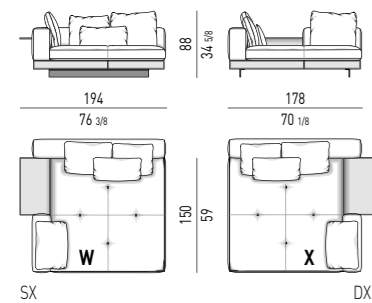

CHAISE-LONGUE SQUARE **LARGE CON FLAP** CM **194X178**
CHAISE-LONGUE SQUARE **LARGE WITH FLAP** CM **194X178**