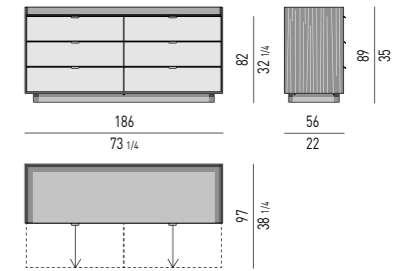

Nr. 6 cassetti che scorrono su guide a estrazione totale con chiusura Blumotion.
Portata massima cassetto Kg 30.
Spazio utile interno cassetti
cm 83x42 H14

Nr. 6 drawers that glide on fully extractable guides with Blumotion soft-close system.
Maximum load drawer is 30 Kg.
Drawers internal dimension
83x42 H14 cm