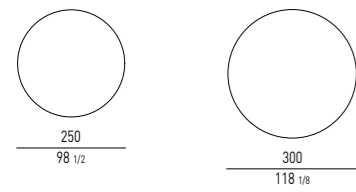

ALPS MINOTTI STUDIO