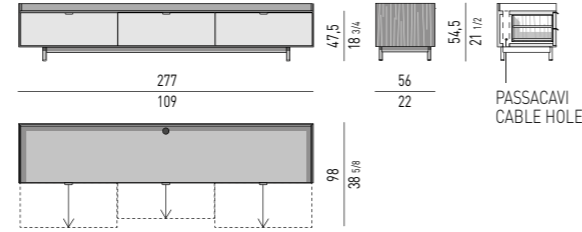

CONTENITORE ORIZZONTALE LIVING/TV CON 3 CASSETTONI
LIVING/TV HORIZONTAL SIDEBOARD WITH 3 DRAWERS

VERSIONE **LEGS CM H13**
LEGS VERSION CM H13

Nr. 3 cassetti che scorrono su guide a estrazione totale con chiusura Blumotion.
Portata massima per cassetto Kg 40.
Spazio utile interno cassetti
Cassetti laterali: cm 83x42 H22
Cassetto centrale: cm 83x32 H22

Nr. 3 drawers that glide on fully extractable guides with Blumotion soft-close system.
Maximum load per drawer is 40 kg.
Drawers internal dimension
Lateral drawers: 83x42 H22 cm
Central drawer: 83x32 H22 cm