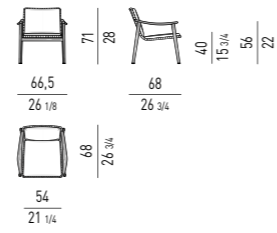

POGGIAPIEDI | FOOTSTOOL

POLTRONCINA LOUNGE | LOUNGE LITTLE ARMCHAIR