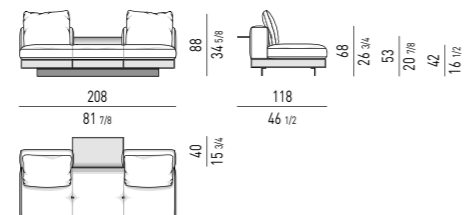

SX

DX

ELEMENTO CENTRALE OPEN CON FLAP CM 208
OPEN CENTRAL ELEMENT WITH FLAP CM 208