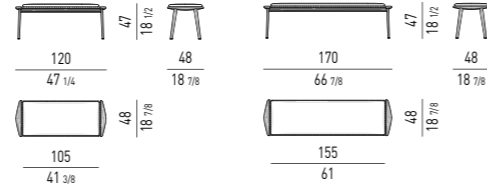

PANCHE DINING | DINING BENCHES

PANCHE | BENCHES

PANCA CM **95X80**
BENCH CM **95X80**

PANCA CON 2 CUSCINI CM **155X80**
BENCH WITH 2 CUSHIONS CM **155X80**

DIMENSIONE CUSCINO: CM 136X77
CUSHION DIMENSION: CM 136X77