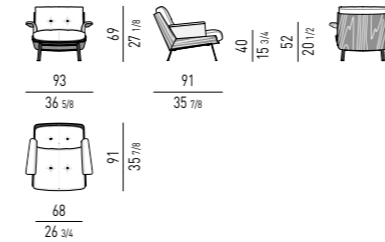

DAIKI MARCIO KOGAN / STUDIO MK27

POLTRONA | ARMCHAIR

CUSCINI IN TESSUTO CUSHIONS IN FABRIC