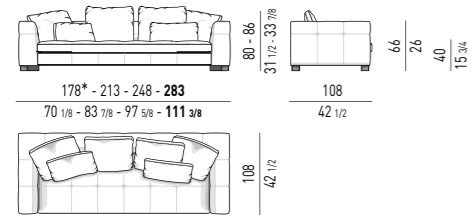

BLAZER RODOLFO DORDONI

DIVANI | SOFAS