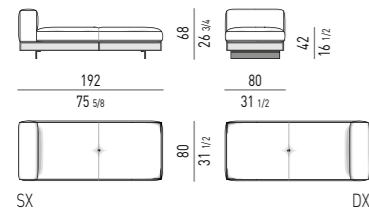

DIVANI-DAYBED | DAYBED-SOFAS

DIVANO-DAYBED CON **FLAP** CM 252
DAYBED-SOFA WITH **FLAP** CM 252

ELEMENTO DAYBED CON **FLAP** CM 230
DAYBED ELEMENT WITH **FLAP** CM 230

PANCHE | BENCHES

PANCA CON BRACCIOLO CM 192X80
BENCH WITH ARMREST CM 192X80