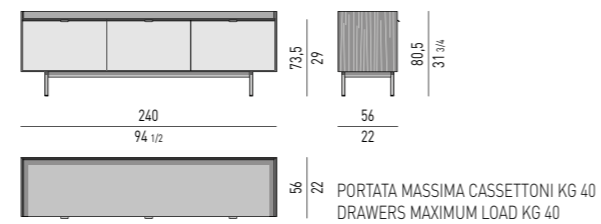

VERSIONE **LEGS** CM H23
LEGS VERSION CM H23