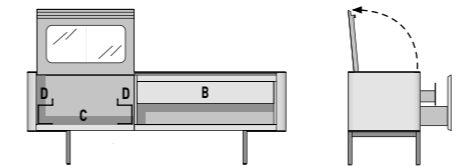

Drawers internal dimension

Central drawer **(A)** 109x41 H16,5 cm
Lateral drawers **(B)** 37,5x41 H16,5 cm

CONTENITORE BAR | BAR SIDEBOARD

PIANO MARMO STONE GREY
STONE GREY MARBLE TOP

(D)
PORTA BICCHIERI | GLASS HOLDER
cm 43x12 H21