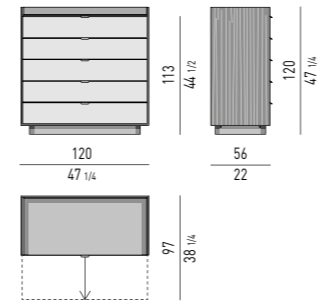

Nr. 5 cassetti che scorrono su guide a estrazione totale con chiusura Blumotion.
Portata massima per cassetto Kg 30.
Spazio utile interno cassetti
cm 109x42 H13

Nr. 5 drawers that glide on fully extractable guides with Blumotion soft-close system.
Maximum load per drawer is 30 Kg.
Drawers internal dimension
109x42 H13 cm