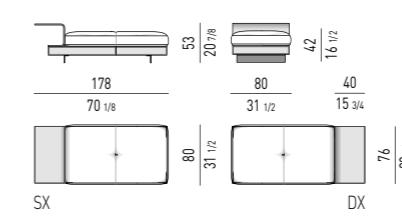

SX

DX

PANCA CON FLAP CM 178X80
BENCH WITH FLAP CM 178X80