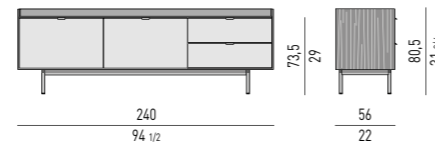

VERSIONE LEGS CM H23
LEGS VERSION CM H23

56 22 PORTATA MASSIMA CASSETTONI KG 40
DRAWERS MAXIMUM LOAD KG 40

Nr. 1 cassetto (A) che scorre su guide a estrazione totale con chiusura Blumotion.
Portata massima per cassetto Kg 30;
Nr. 1 vassoio portaposate in cuoio color Moka dotato di divisori, riposto nel cassetto sinistro (A).
Spazio utile interno cassetto
VANO (B) cm 17x37 H6

Nr. 1 drawer (A) that glide on fully extractable guides with Blumotion soft-close system.
Maximum load per drawer is 30 Kg;
Nr. 1 cutlery tray in Moka colour saddle-hide, with dividers, located in the (A) left drawer.

Drawer internal dimension
COMPARTMENT (B) 17x37 H6 cm

1	2
2	2
2	2
2	2

VASSOIO PORTAPOSATE
CUTLERY TRAY CM 51X34,5 H3,5
Scompato / section 1: cm 50X7,5 H2,7
Scompato / section 2: cm 24,5x8 H2,7