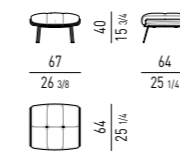

CUSCINO IN PELLE CUSHION IN LEATHER