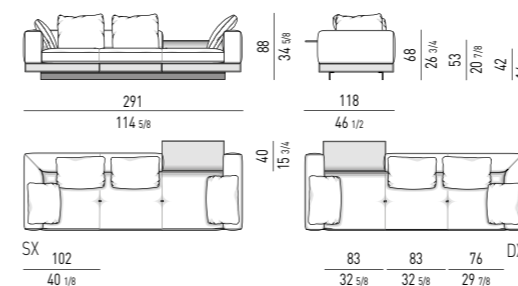

DIVANI ANGOLARI-DAYBED | CORNER SOFAS-DAYBED

DIVANO ANGOLARE-DAYBED CON **FLAP** CM 291X118 - SCHIENALE CM 182
CORNER SOFA-DAYBED WITH **FLAP** CM 291X118 - BACKREST CM 182