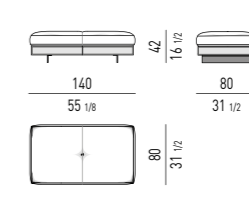

SX

DX

PANCA CM 140X80
BENCH CM 140X80