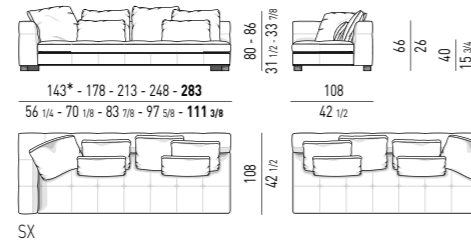

ELEMENTI TERMINALI | ELEMENTS WITH 1 ARMREST