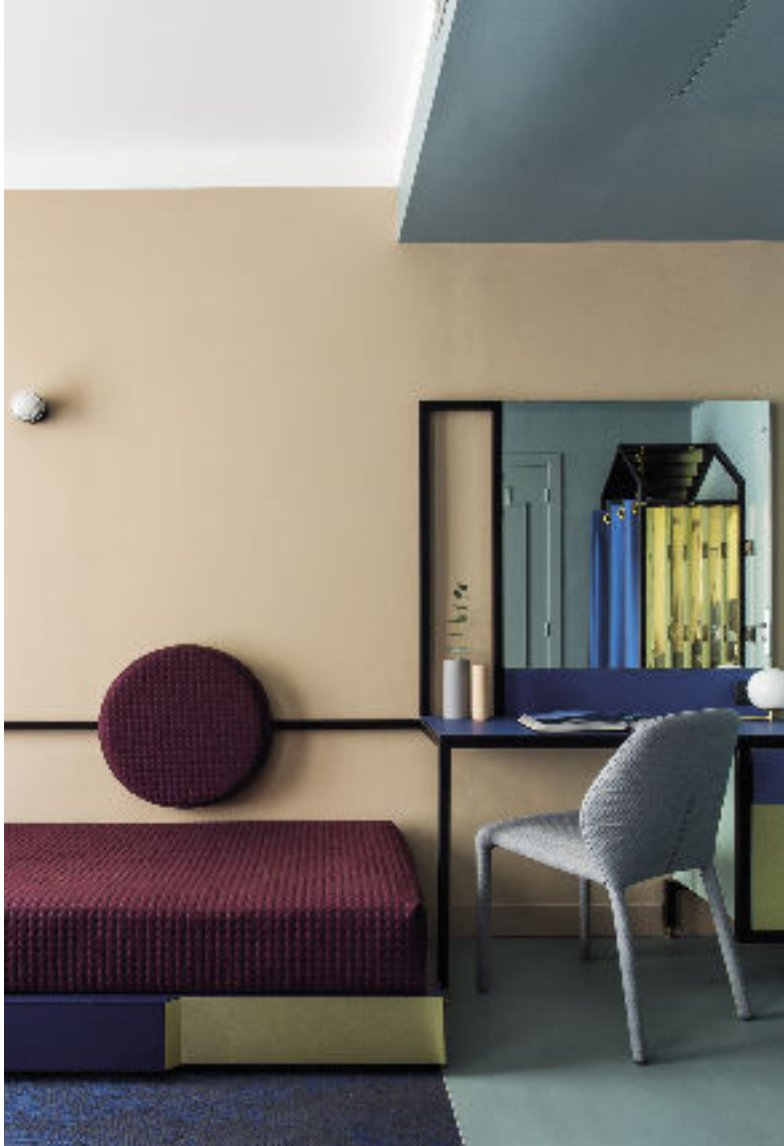

[Colony armchair](#) by Skrivo for a private house in Portugal. Project by Camarim Arquitectos

Valeriona armchair by Giopato&Coombes and Pelleossa chairs by Francesco Faccin at Vora Vila Santorini. Project by K Studio. OPPOSITE: Mariolina chairs by e-ggs and Illo table for a private house in Venice.

Dumbo chair by Zaven at Les Cigales hotel in Nice. Project by Sceg architects.
OPPOSITE: Colony armchair by Skrivo.

Shiko bed by e-ggs at RSVP hotel in Montana. Project by Abby Hetherington Interiors.
OPPOSITE: Ramblas cabinet for a loft in Athens. Project by love.it concept.