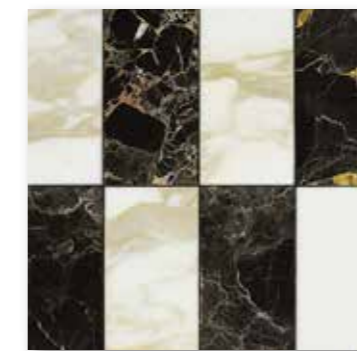

Finiture Metallo / Metal Finishes_6

Foglia metallica / Metallic Leaf_7

Finiture Ceramiche / Ceramic Finishes_8

Finiture Mobili / Furniture Finishes

N1
Ebano Black Lucido

N2
Ebano Mak Lucido

N3
Rosewood Opaco

N4
Nero Spazz. Lucido

N5
Rovere Nero Opaco

N6
Pergamena

26
Corallo

48
Turchese

76
Giallo

Marmi / Marbles

IC
Calacatta Oro

ID
Bianco Dolomite

IN
Nero Saint Laurent

IS
Sahara Noir

IM
Calacatta Oro -
Saint Laurent

Laminati / Laminates

X1
Laminato Gold

X2
Laminato Black

Finiture Metallo / Metal Finishes