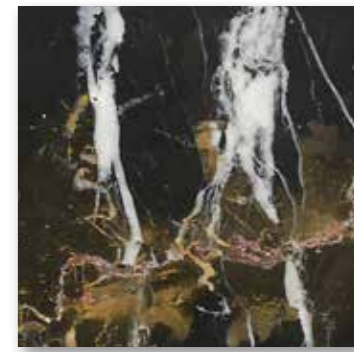

Finiture Metallo / Metal Finishes_6

Foglia metallica / Metallic Leaf_7

Finiture Ceramiche / Ceramic Finishes_8

Finiture Mobili / Furniture Finishes

N1
Ebano Black Lucido

N2
Ebano Mak Lucido

N3
Rosewood Opaco

N4
Nero Spazz. Lucido

N5
Rovere Nero Opaco

N6
Pergamena

26
Corallo

48
Turchese

76
Giallo

Marmi / Marbles

IC
Calacatta Oro

ID
Bianco Dolomite

IN
Nero Saint Laurent

IS
Sahara Noir

IM
Calacatta Oro -
Saint Laurent

Laminati / Laminates

X1
Laminato Gold

X2
Laminato Black

Finiture Metallo / Metal Finishes

KR
Cromo Lucido

NK
Nickel Satinato

NN
Nickel Nero Lucido

Cristalli / Glasses

VW
Bianco

VB
Bronzo

VN
Nero

NS
Nickel Nero Satinato