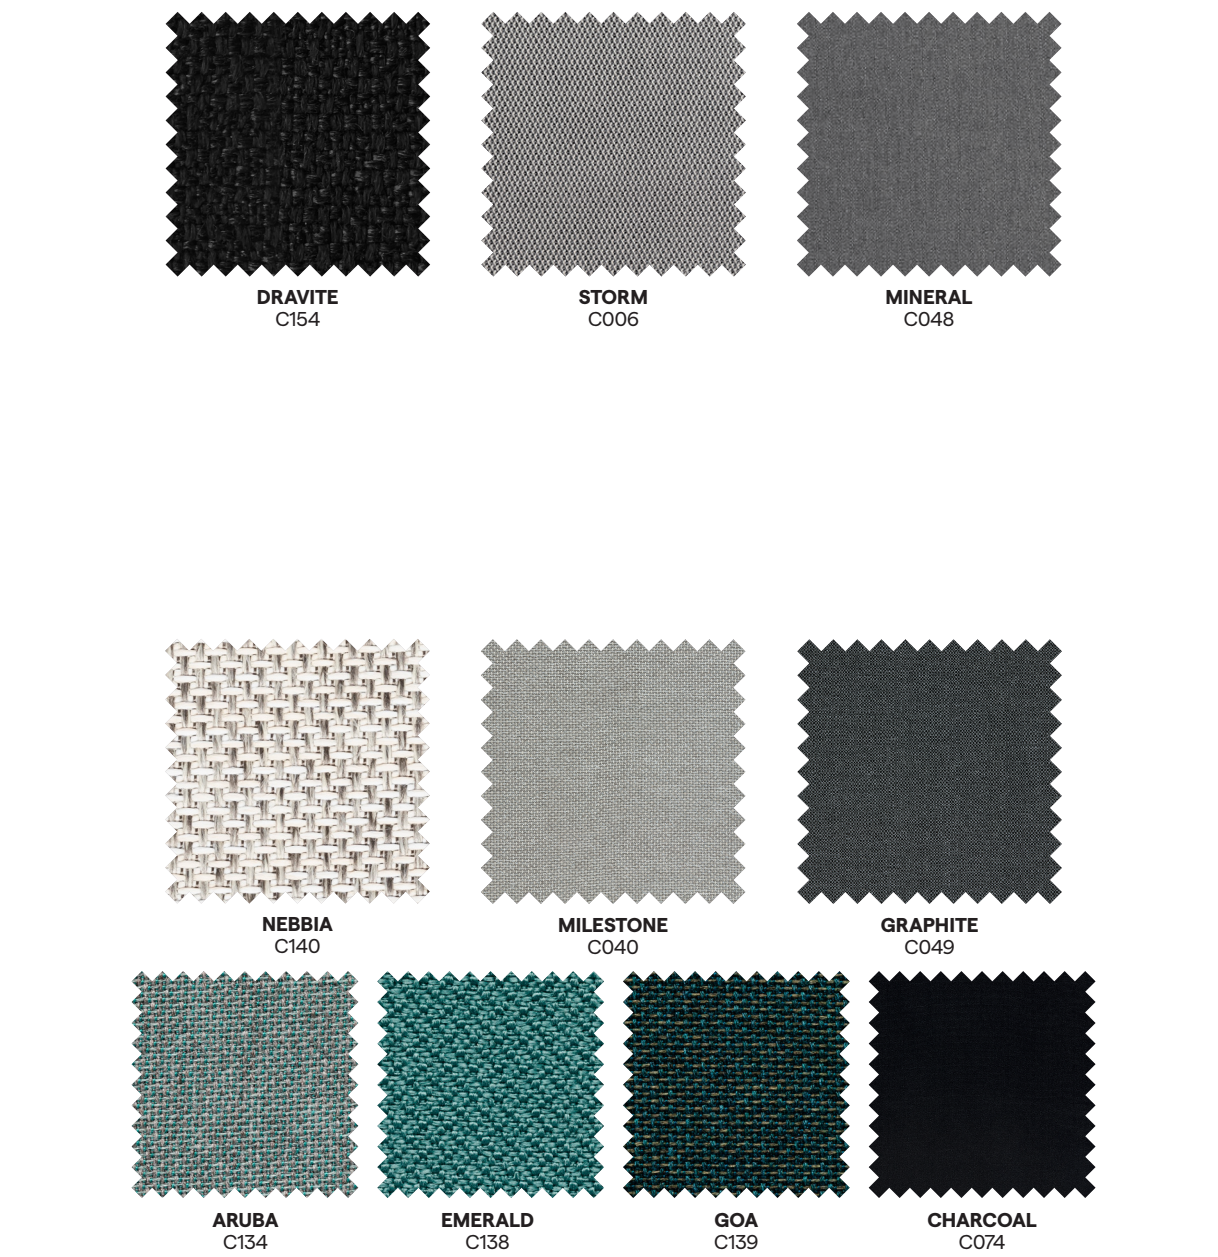

Tender earth

Tropical concrete

Salty dunes

Crisp water