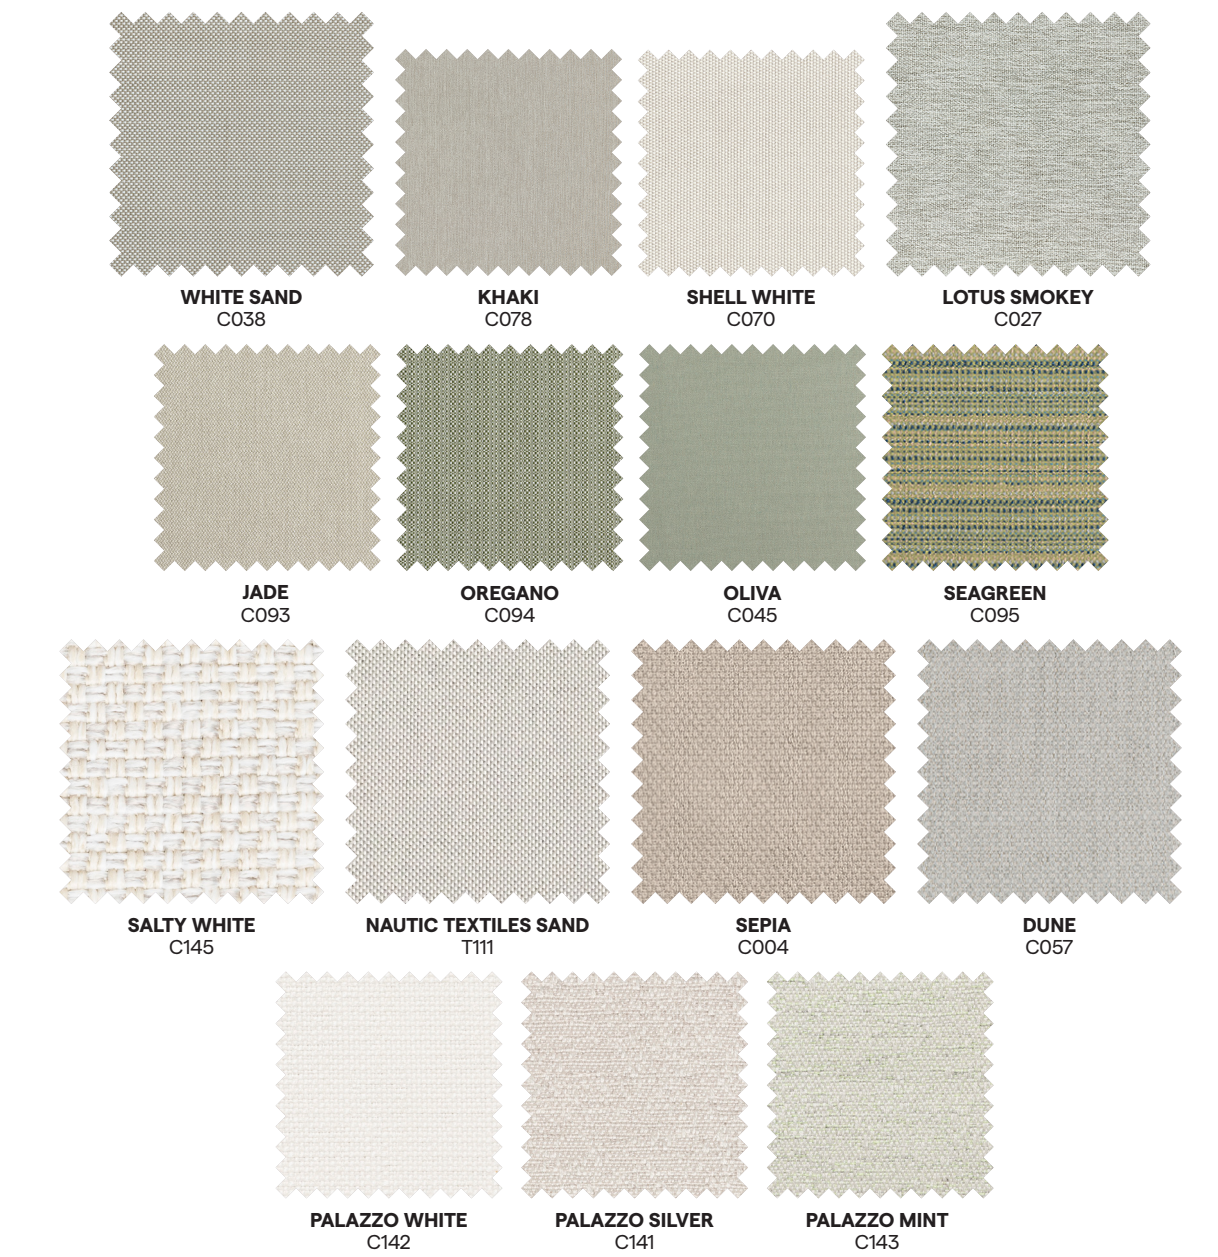

Tender earth

Tropical concrete

Salty dunes

Crisp water