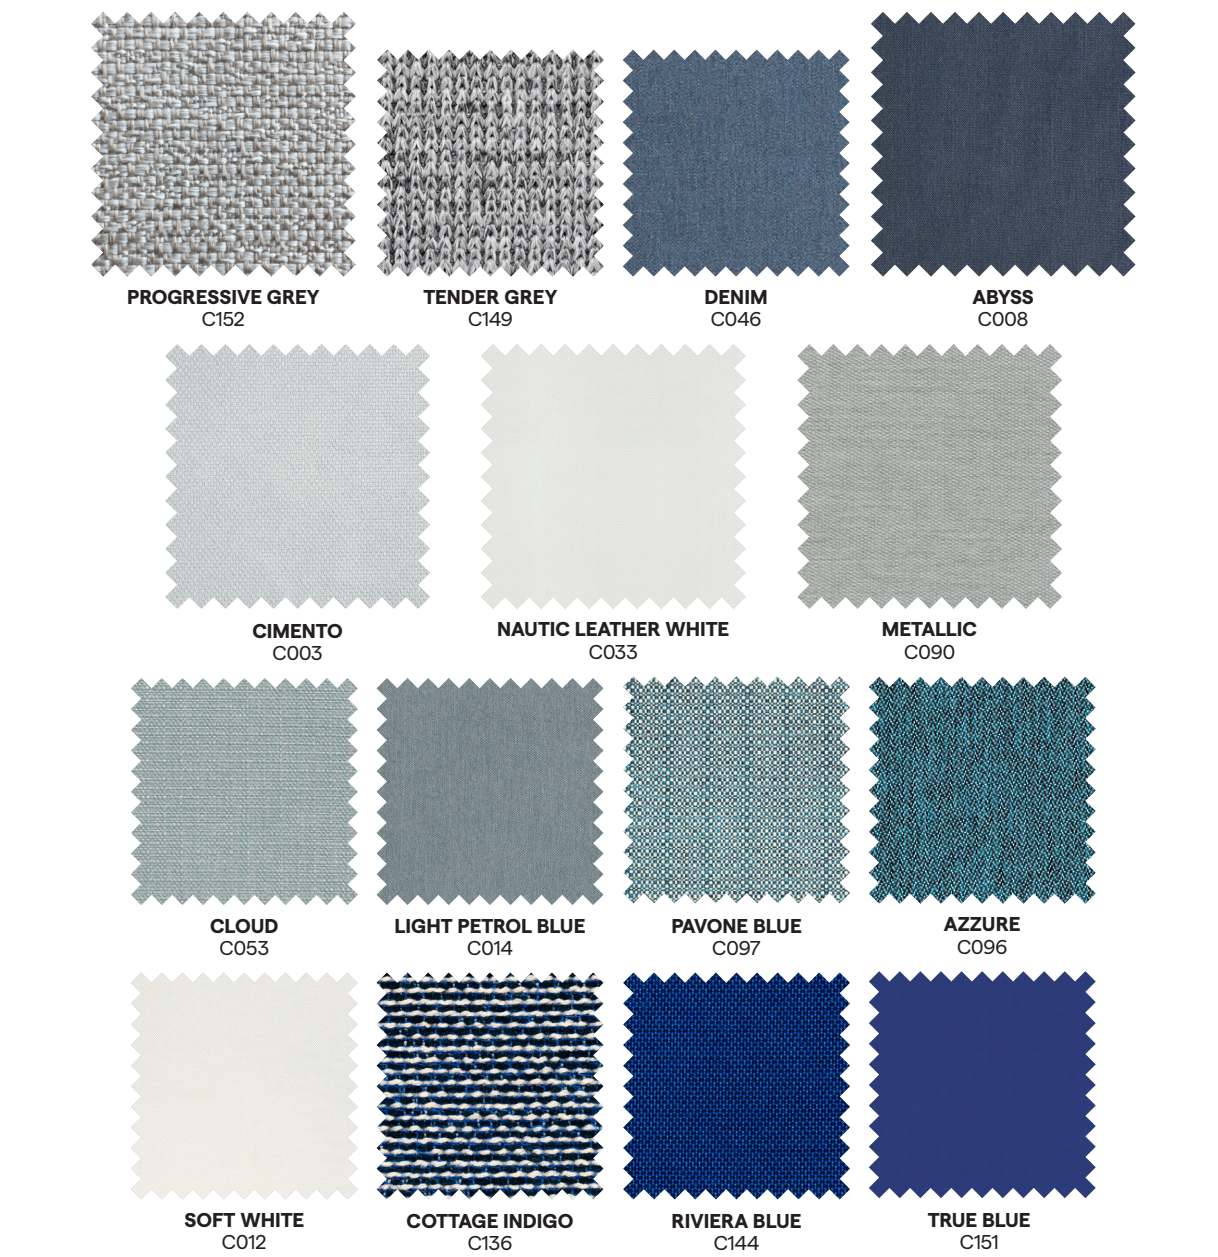

By colour number

outdoor fabrics for furniture, cushions and deco cushions

colour n°	colour name	image	category			deco+ poufs
			cat. A	cat. B	cat. C	
C003	cimento			x		x
C004	sepia			x		x
C006	storm				x	x
C008	abyss		x			x
C012	soft white		x			x
C014	light petrol blue		x			x
C027	lotus smokey			x		x
C028	lotus sparrow			x		x
C033	nautic leather white		x			x
C038	white sand		x			x
C040	milestone			x		x
C045	oliva		x			x
C046	denim		x			x
C048	mineral		x			x
C049	graphite			x		x
C051	cosmopolitan			x		x
C053	cloud			x		x
C057	dune			x		x
C058	lotus vanilla		x			x
C059	linen		x			x
C070	shell white			x		x
C073	flannel		x			x
C074	charcoal			x		x
C075	havanna		x			x
C078	khaki		x			x
C079	taupe grey		x			x
C090	metallic			x		x

By colour number

outdoor Textiles for furniture

colour n°	colour name	image	category			
			cat. A	cat. B	cat. C	
C093	jade			x		x
C094	oregano			x		x
C095	seagreen					x
C096	azzurro			x		x
C097	pavone blue					x
T111	nautic textiles sand			x		x
C134	aruba			x		x
C135	cottage terra			x		x
C136	cottage indigo			x		x
C137	dolce terra			x		x
C138	emerald			x		x
C139	goa			x		x
C140	nebbia			x		x
C141	palazzo silver			x		x
C142	palazzo white			x		x
C143	palazzo mint			x		x
C144	riviera blue			x		x
C145	salty white			x		x
C146	saturno			x		x
C147	soft terra			x		x
C148	tender earth					x
C149	tender grey					x
C150	orwell				x	x
C151	true blue			x		x
C152	progressive grey			x		x
C153	chalky brown			x		x
C154	dravite			x		x

Outdoor fabrics for umbrella

colour n°	colour name	image	umbrella	
			180x180	other
C045	oliva		x	
C046	denim		x	
C048	mineral		x	
C109	canvas		x	x
C110	black		x	x
C181	taupe		x	x

Fabrics

outdoor luxury

Manutti

www.manutti.com

V09/2016

Tender earth

Tropical concrete

Salty dunes

Crisp water