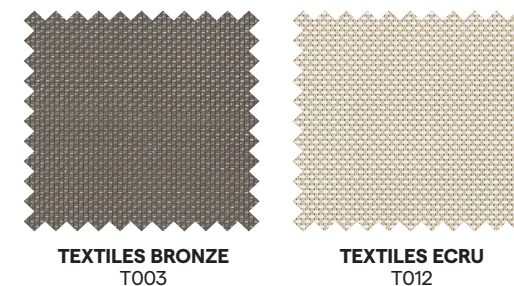

Standard for cross teak director chair