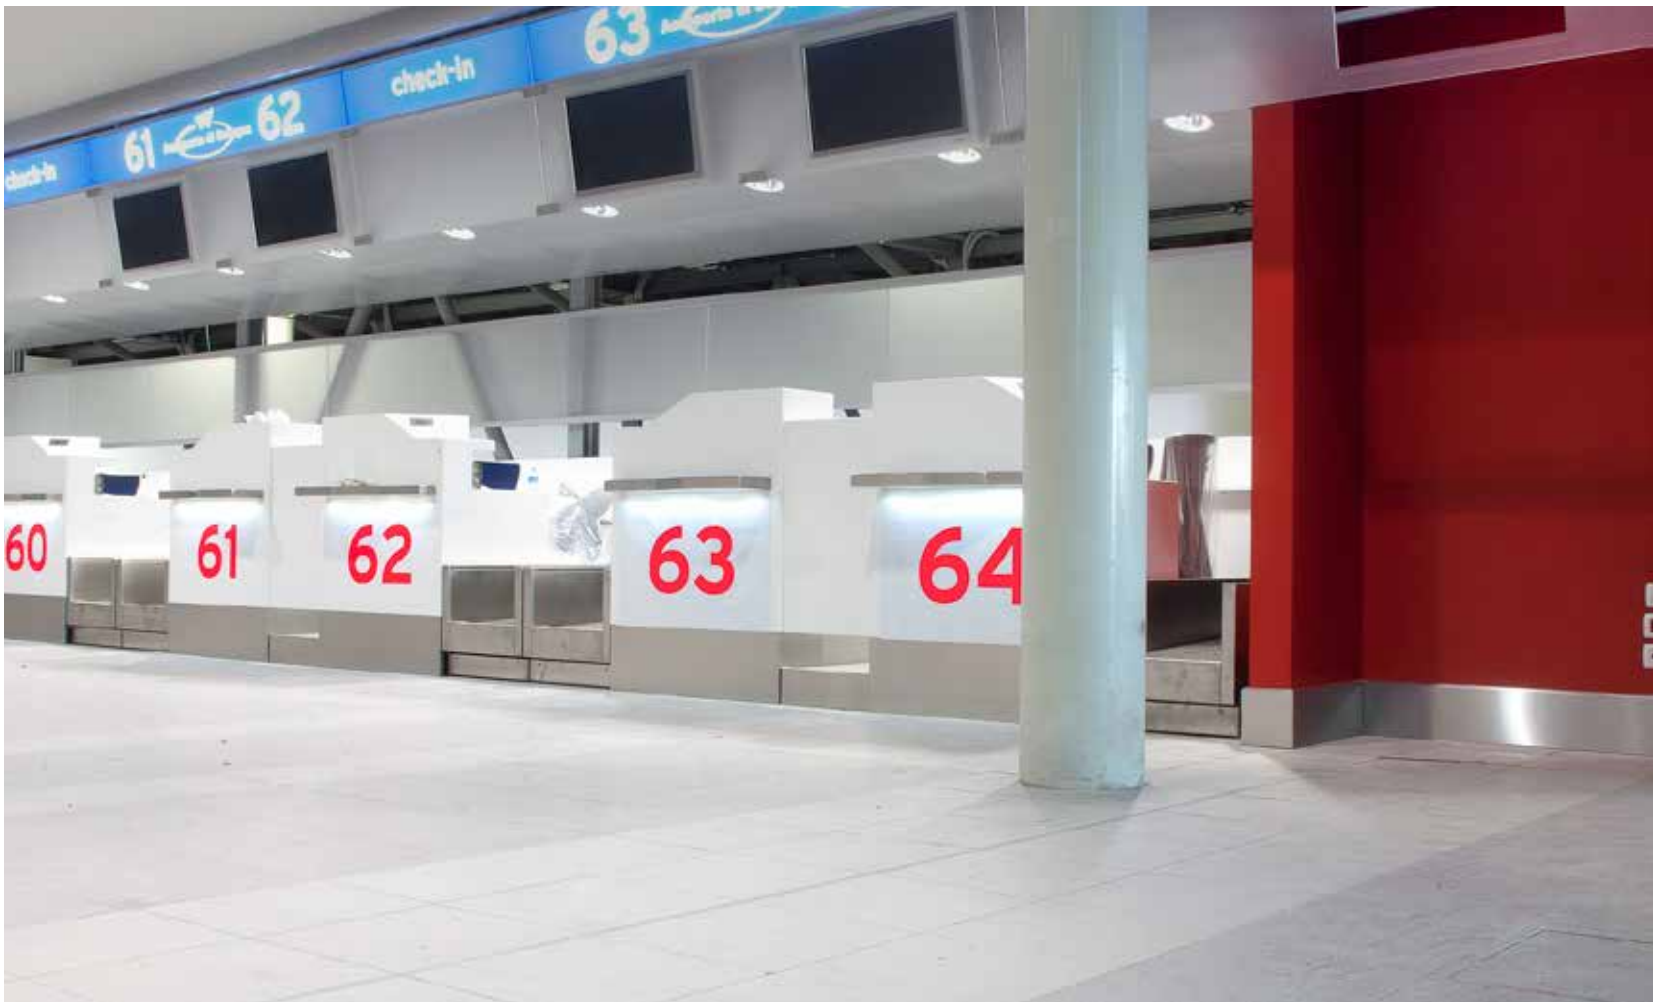

AIRPORT G. MARCONI SELF CHECK-IN BOLOGNA, ITALY

Scope of works: construction and fitout of standard and tailor made furnishing, including self check-in desk. Civil works.

Fornitura arredi seriali, realizzazione arredi custom compresi banchi.

Type
Renovation
Client
Aeroporto di Bologna S.p.A.
Project
Arch. Marco Colonnelli
Year
2013