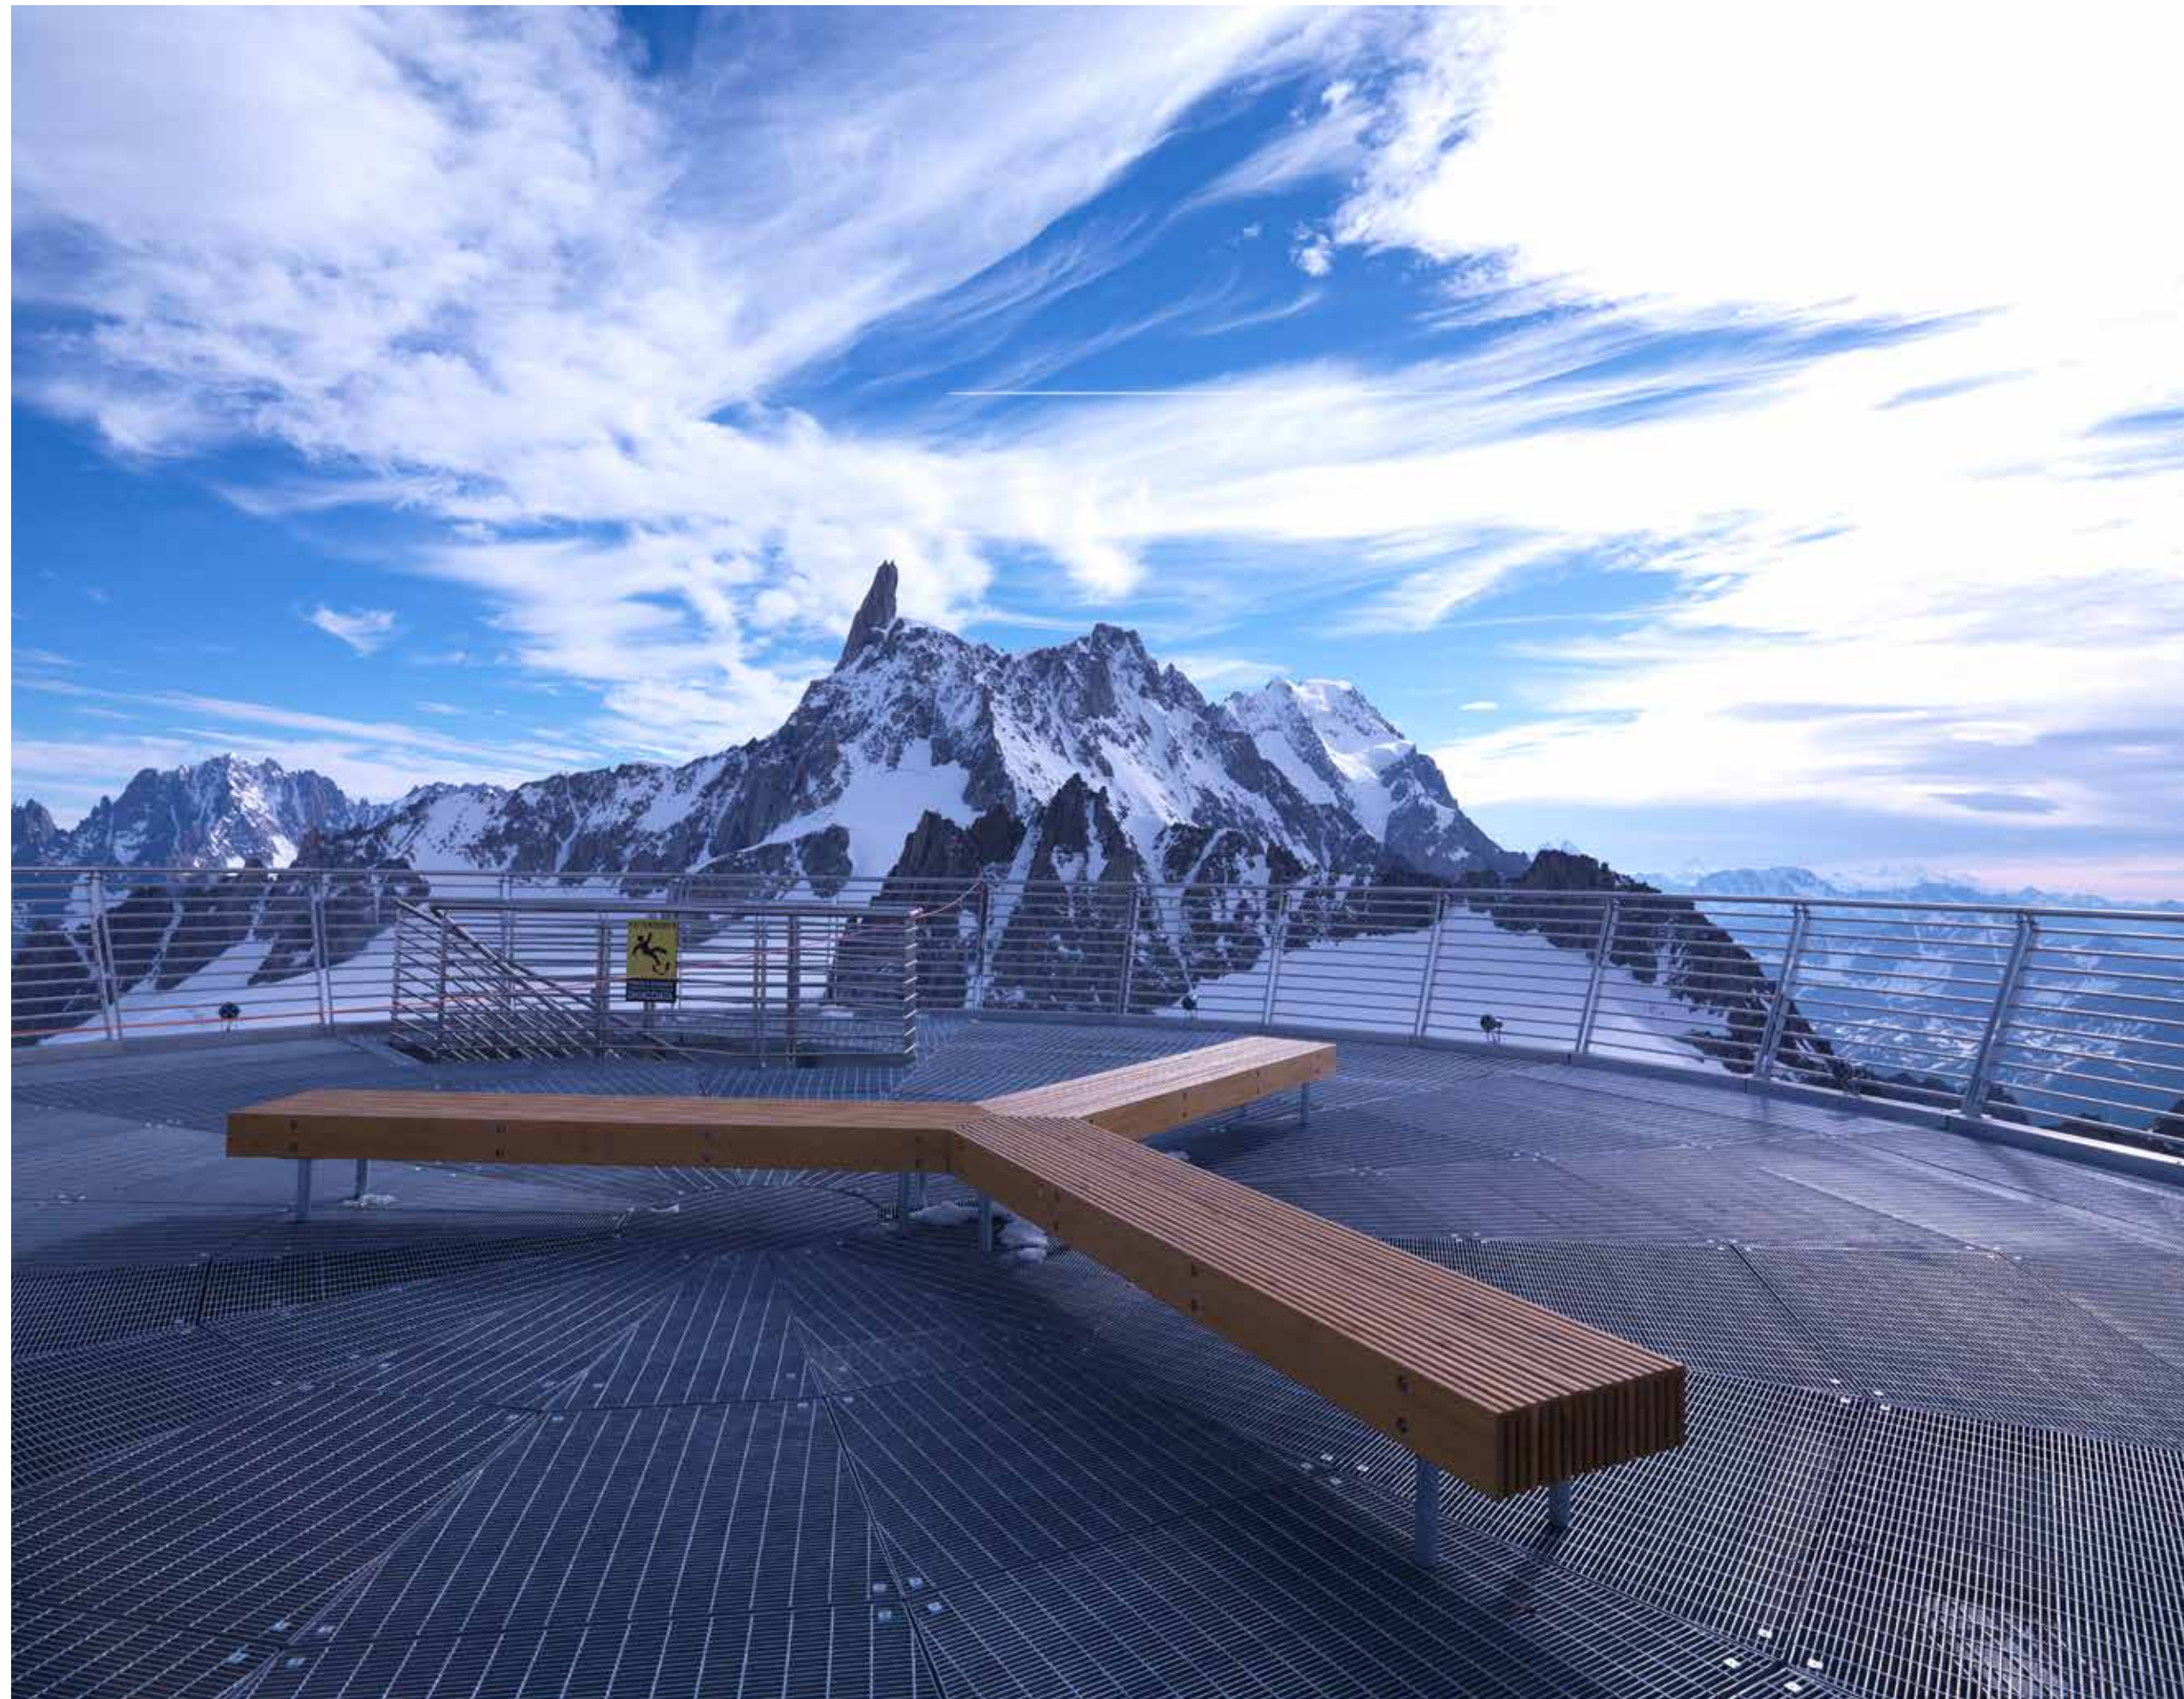

TRANSPORTATION

FUNIVIE MONTE BIANCO, COURMAYEUR
ALITALIA DOLCE VITA LOUNGE FIUMICINO
AIRPORT G. MARCONI SELF CHECK-IN BOLOGNA
AIRPORT G. MARCONI BUSINESS LOUNGE BOLOGNA