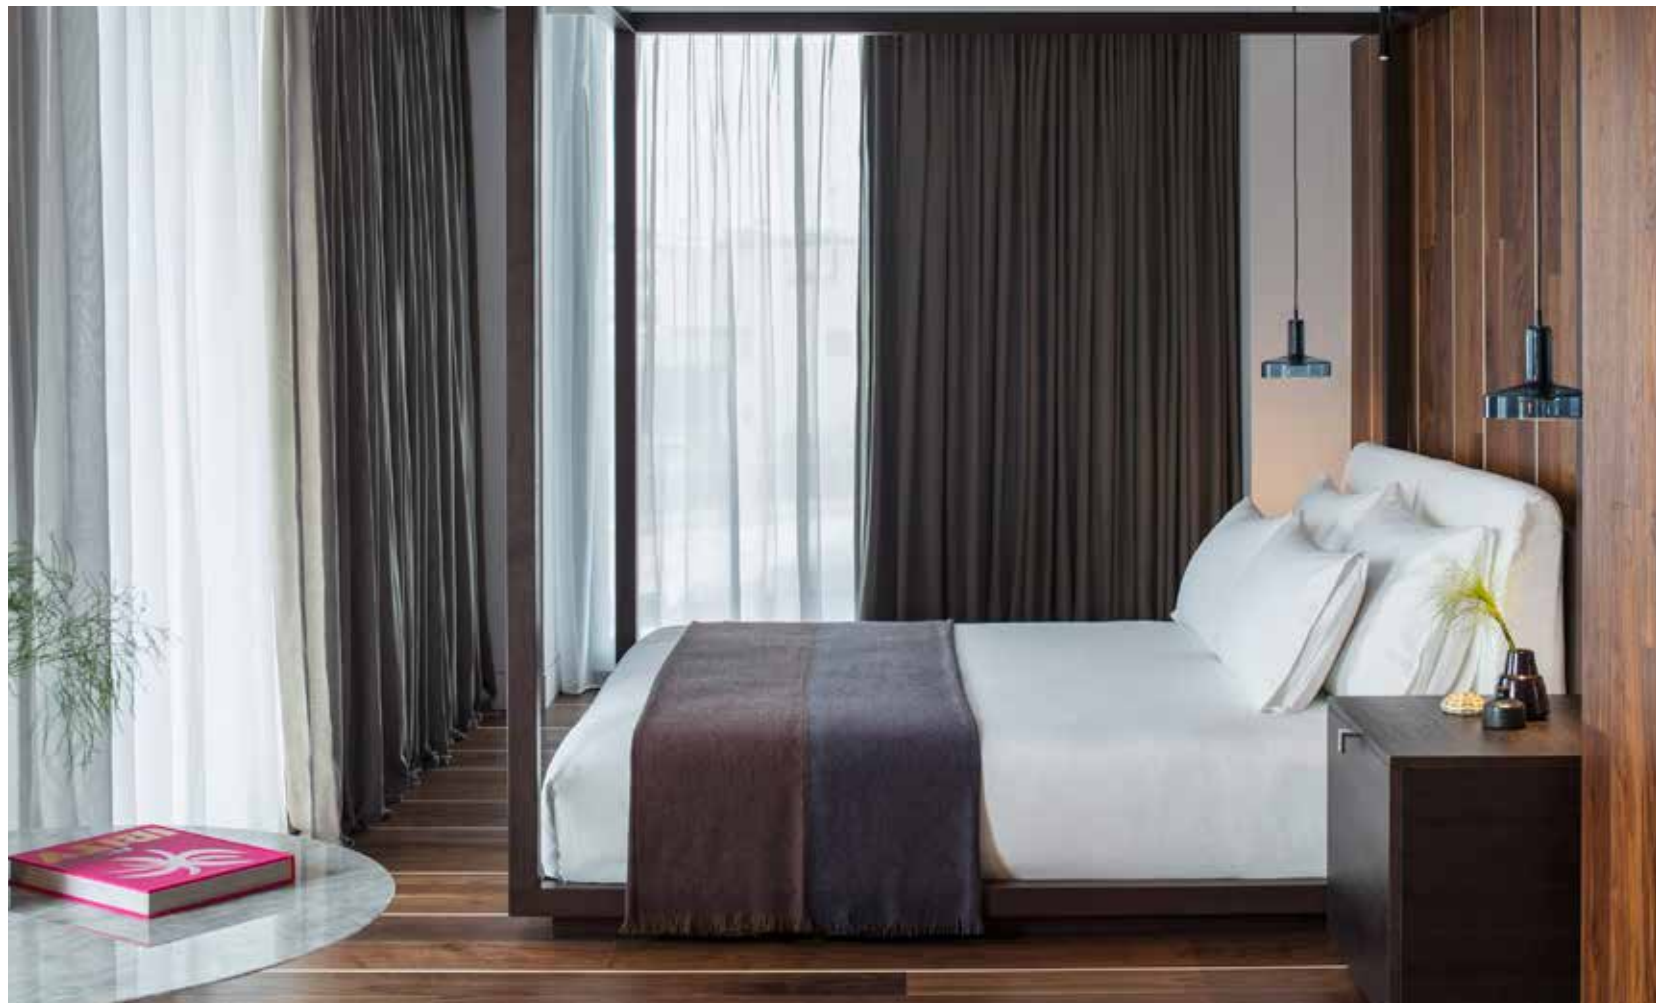

Type  
Renovation – 4 storeys

Client  
Sir Ibiza Hotel

Project  
Studio Alon Baranowitz & Irene Kronenberg

Year  
2016 - 2017