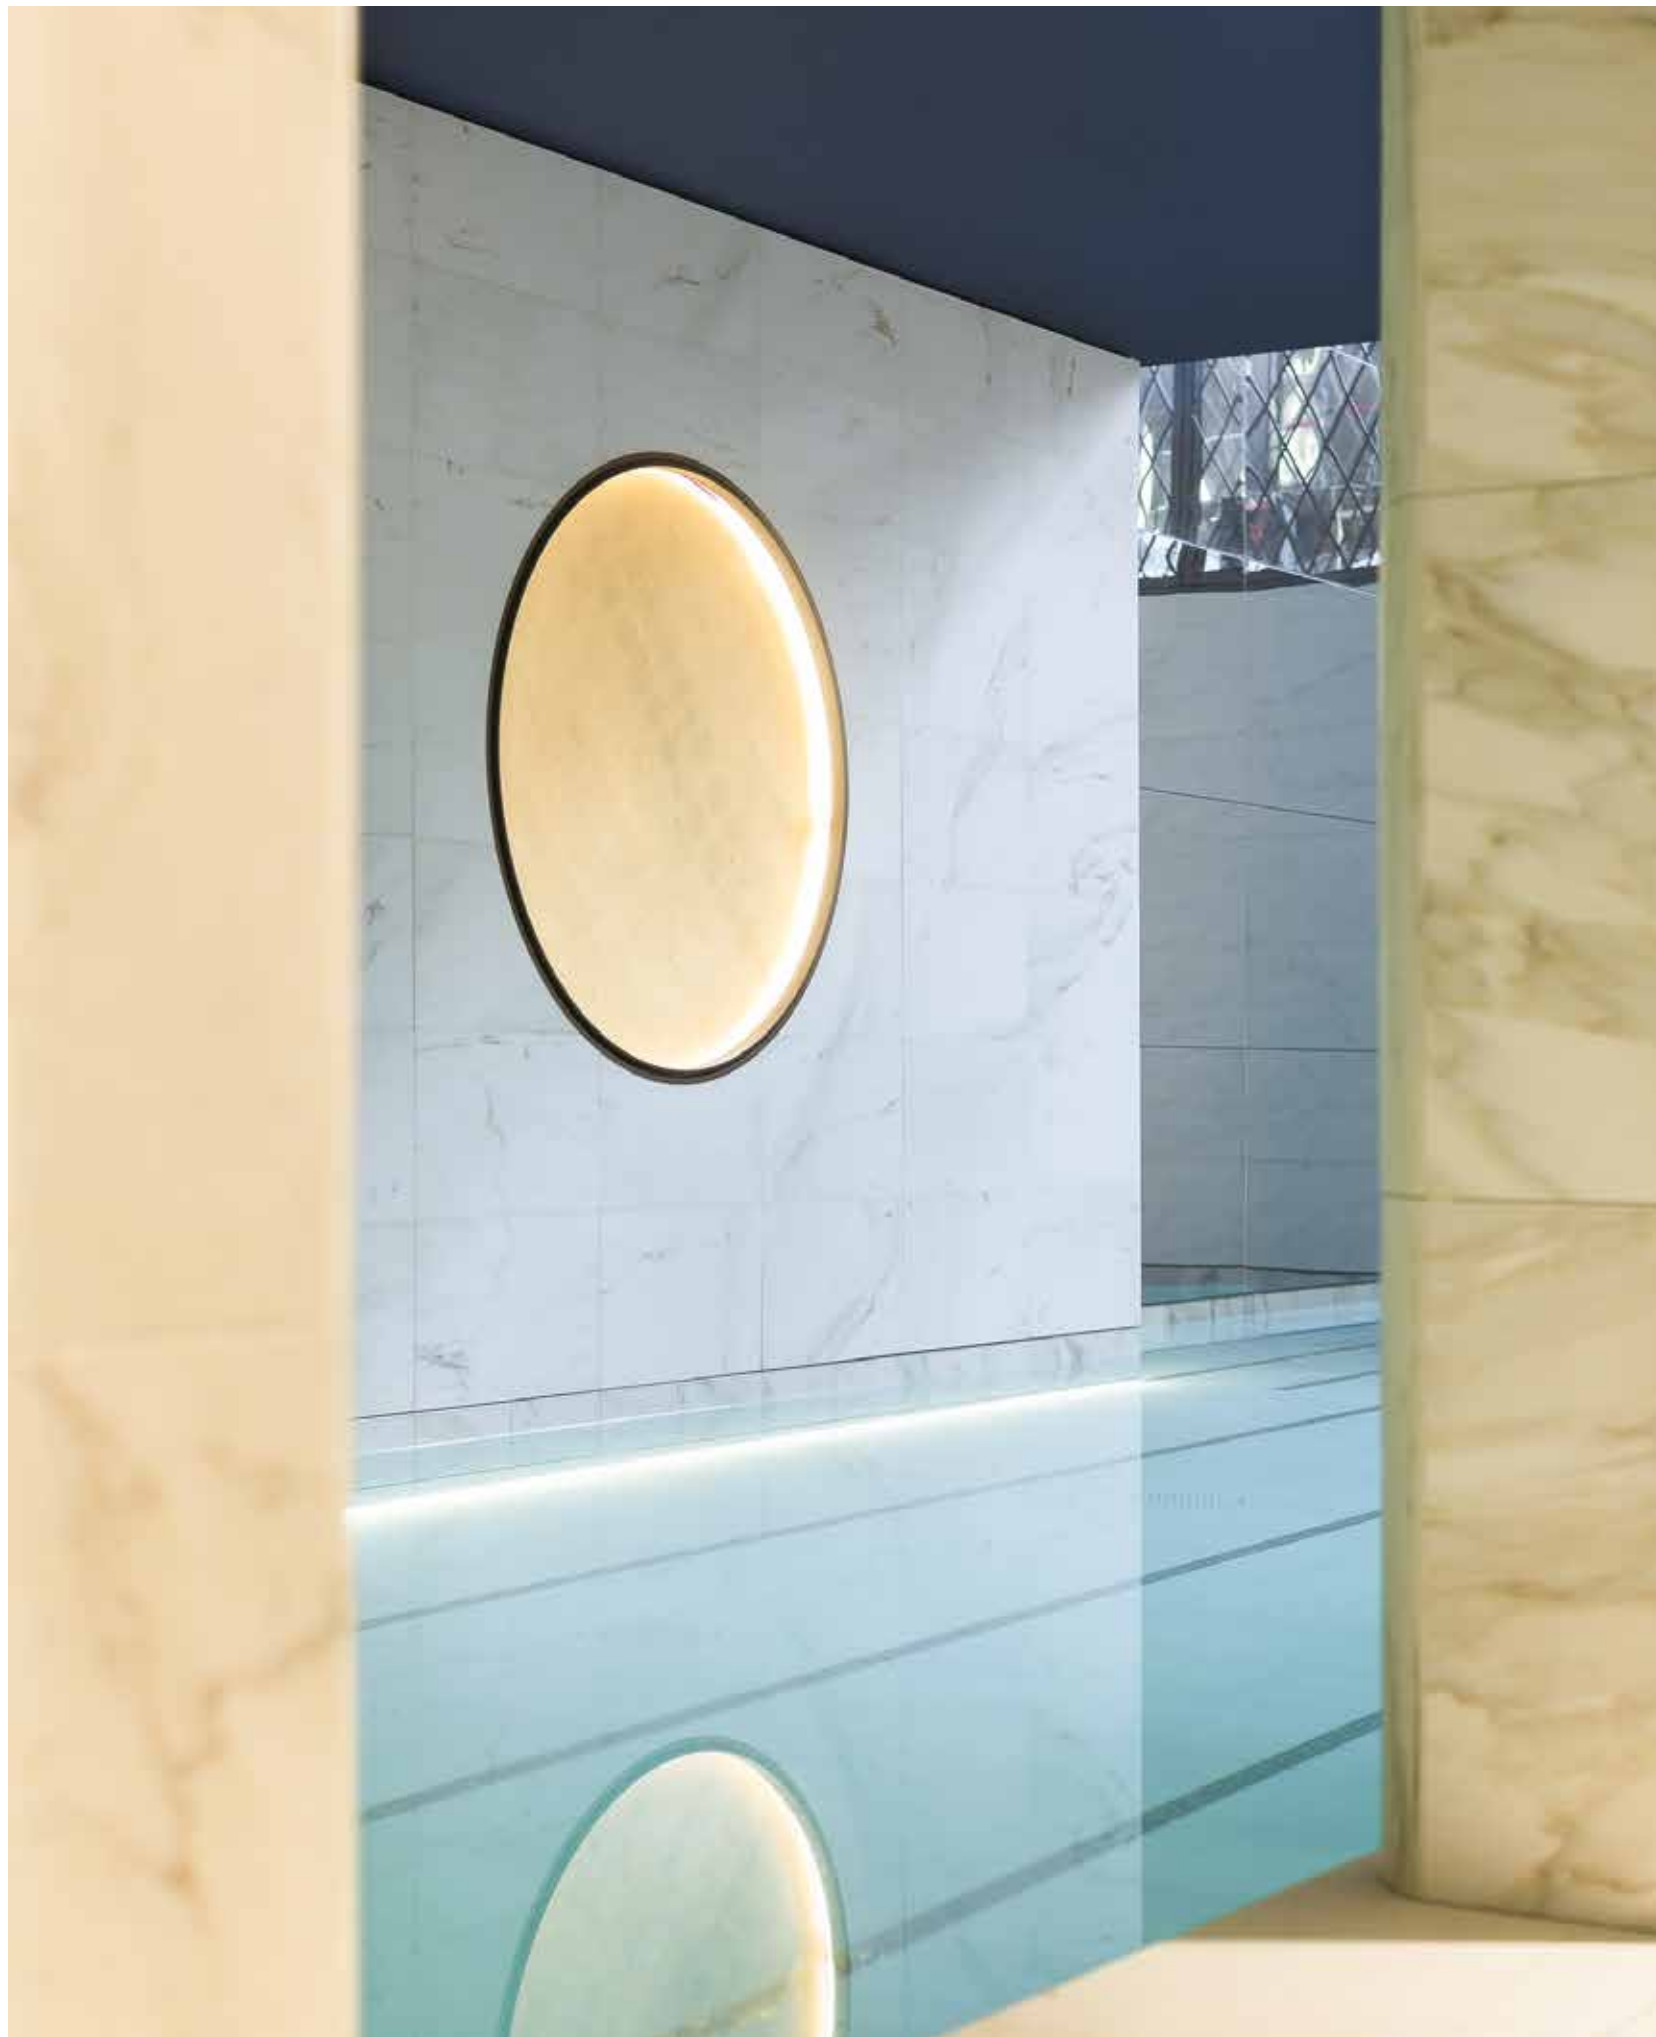

# HOTEL MANDARIN ORIENTAL \*\*\*\*\*L MILAN, ITALY

Scope of Works: renovation of hotel public areas including reception, lounges, hall, restaurants. Realization and installation of marble wall finishing, wood boiserie, ceiling and floor finishing, lighting. Custom and loose furniture supply and installation for both indoor and outdoor areas; site management.