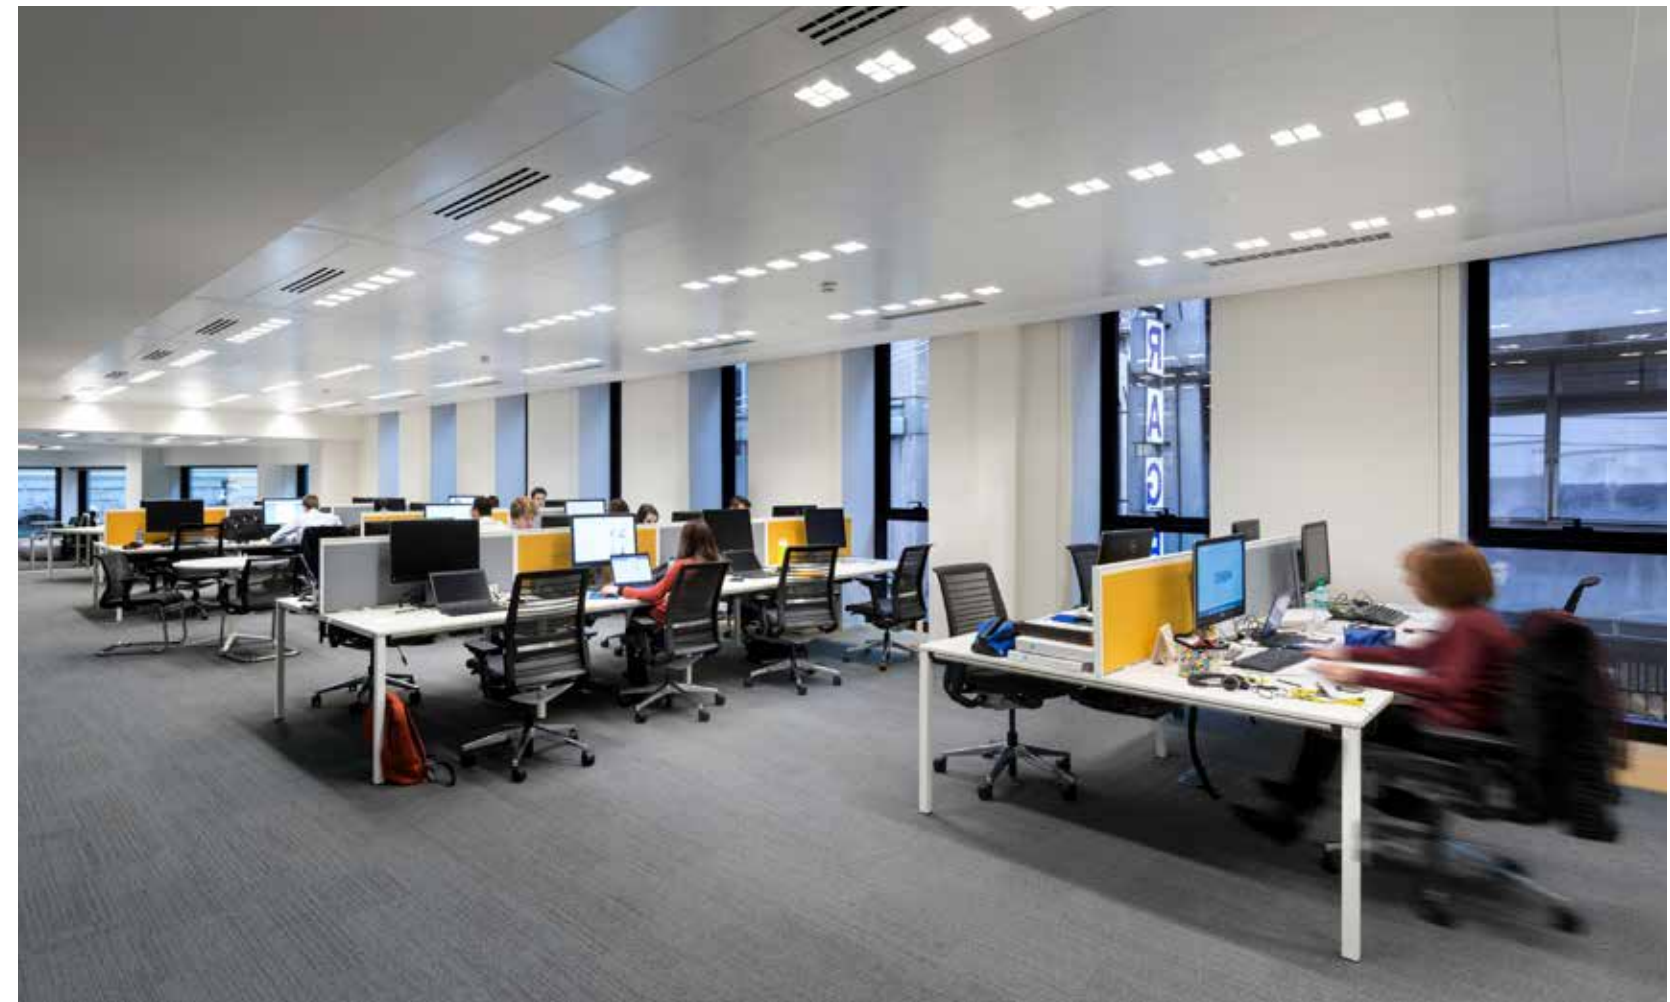

EY MILAN, ITALY

Scope of works: Realization, supply and installation of taylor made furniture for the new Ernst Young headquarter in Italy.

Realizzazione arredi su misura della nuova sede Ernst Young Italia.

Type
Renovation

Client
EY Italia
Project
Studio DEGW

Year
2017