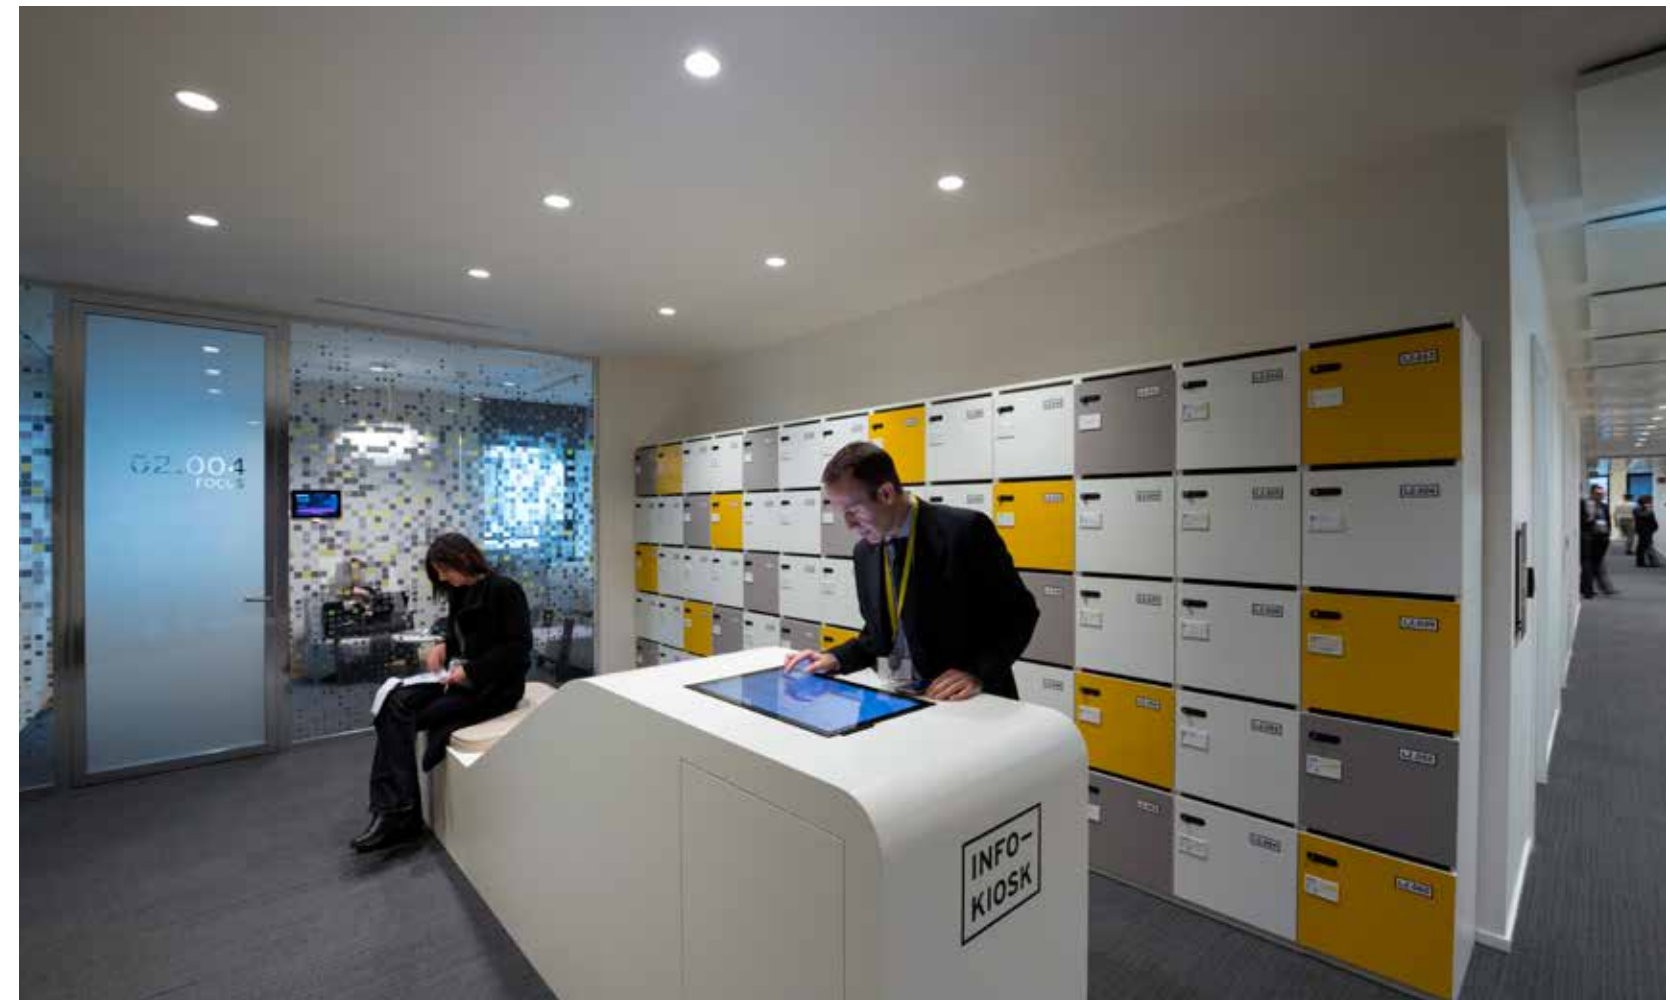

EY MILAN, ITALY

Scope of works: Realization, supply and installation of taylor made furniture for the new Ernst Young headquarter in Italy.

Realizzazione arredi su misura della nuova sede Ernst Young Italia.

Type
Renovation

Client
EY Italia
Project
Studio DEGW

Year
2017