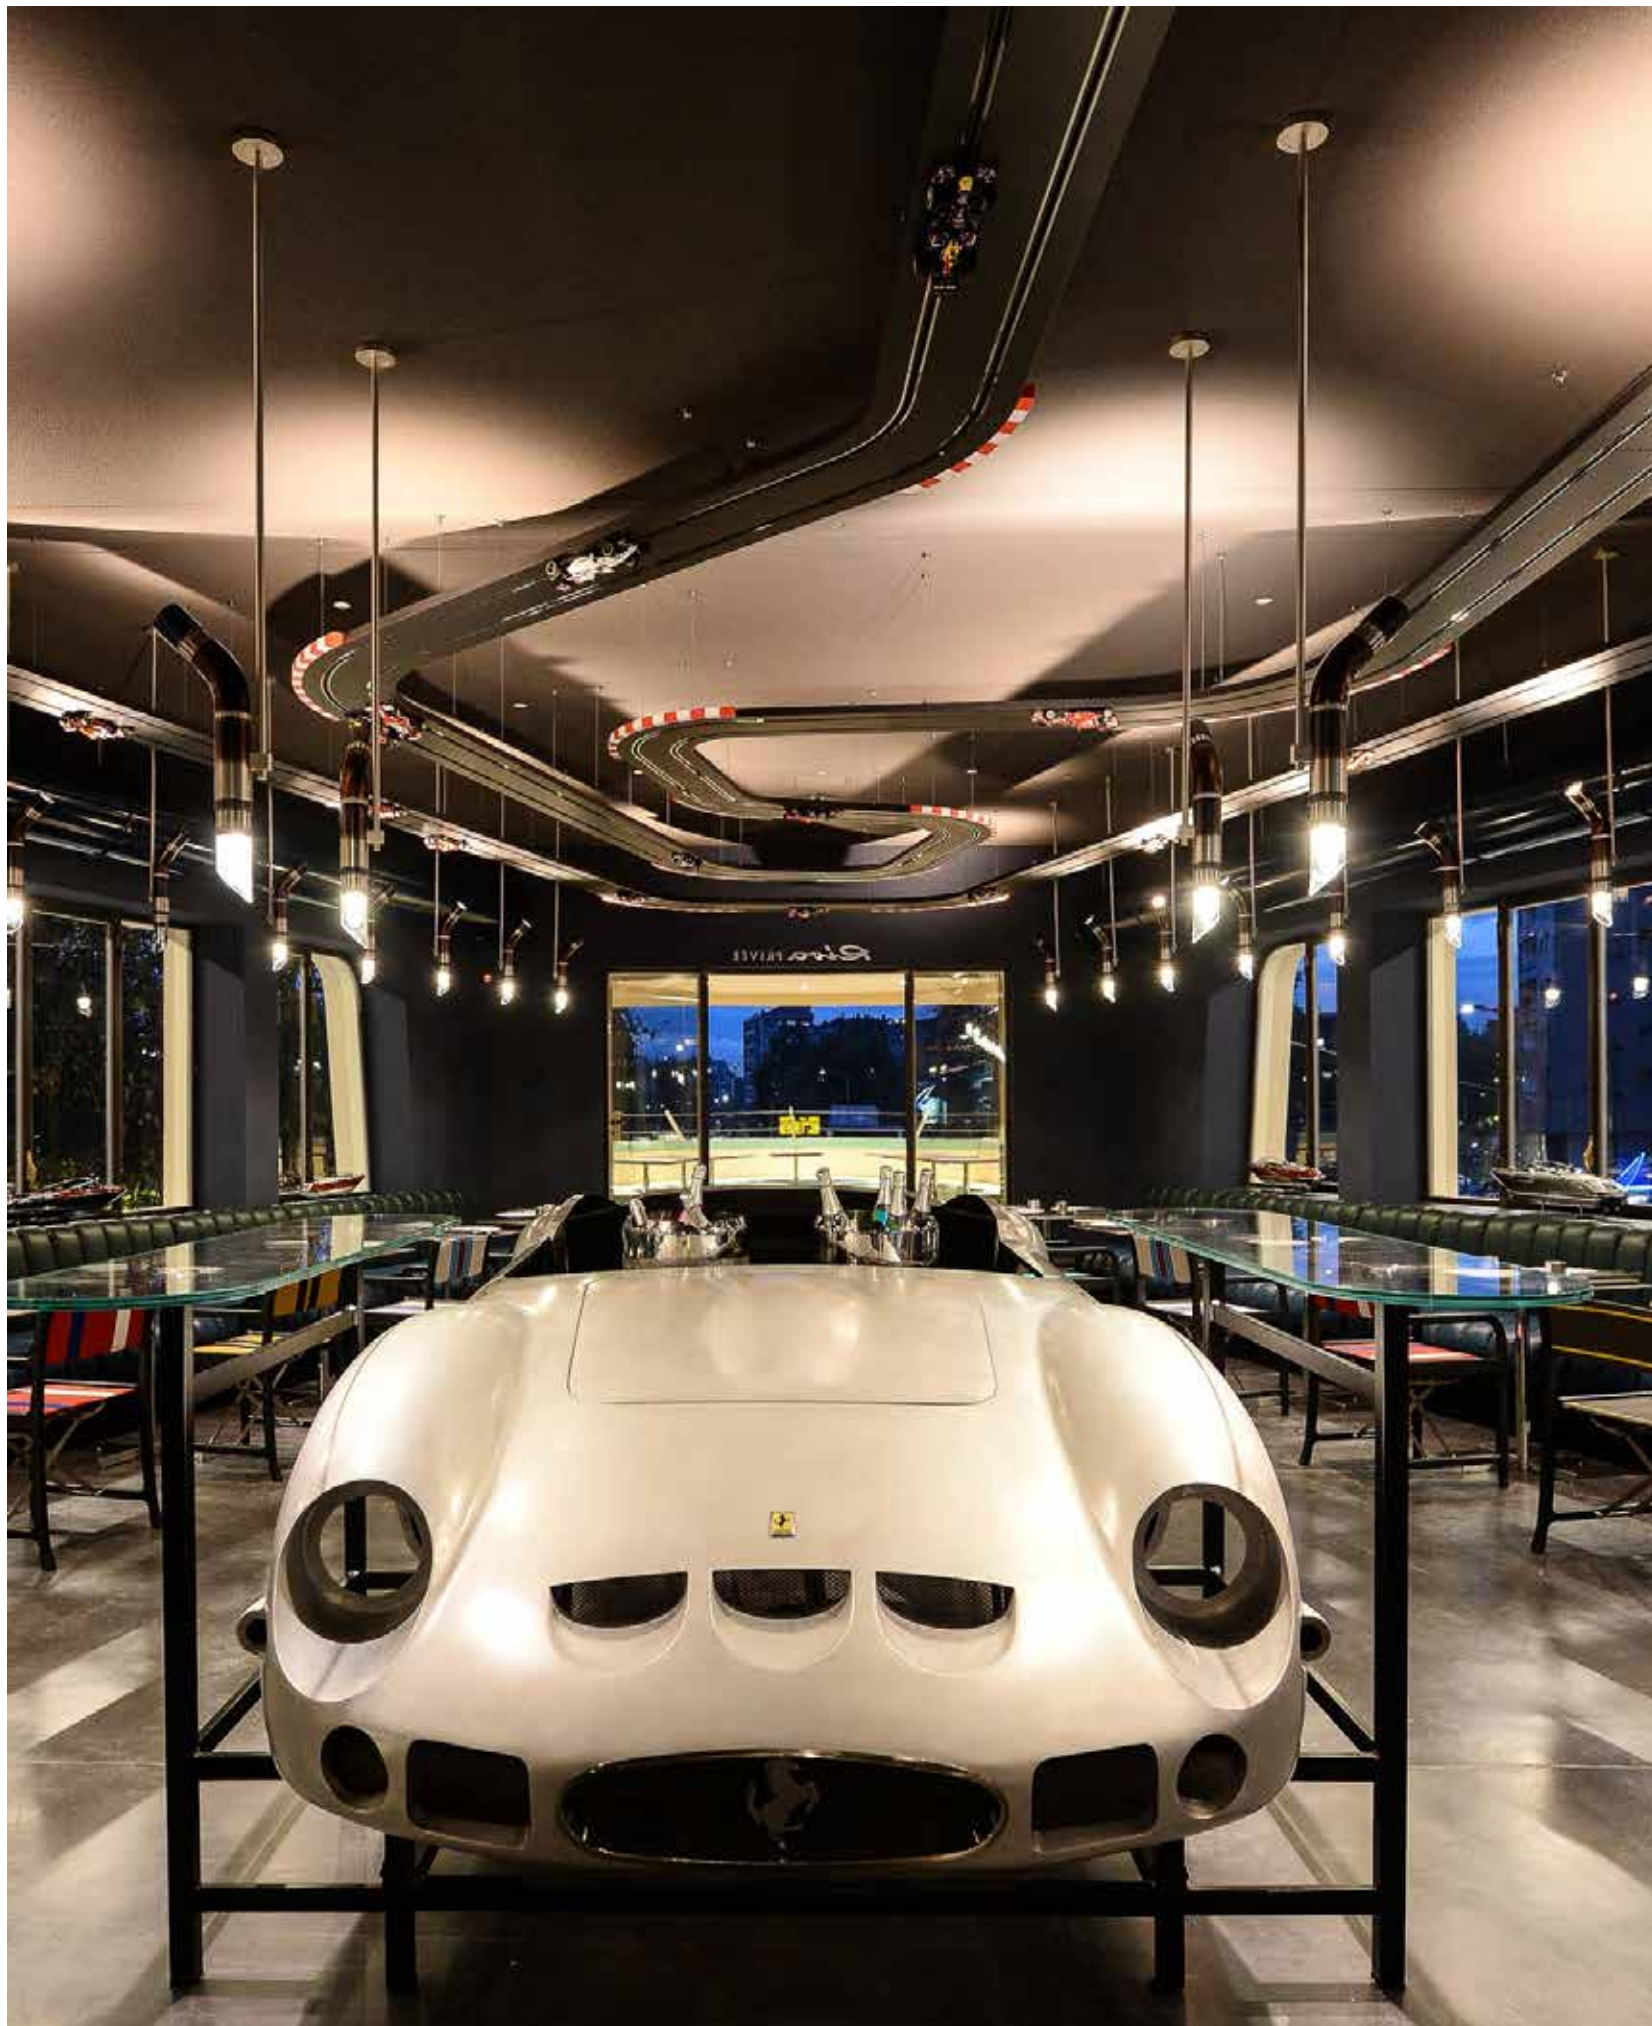

# AMOR RESTAURANT MILAN, ITALY

Scope of works: steam cooker hoods, counter, back counter, tables and shelves, boiserie, service doors, curtains and complementary furnishings.

Cappe per cucina al vapore, bancone, retro bancone, tavoli e mensole, boiserie, porte di servizio, tende e arredi complementari.