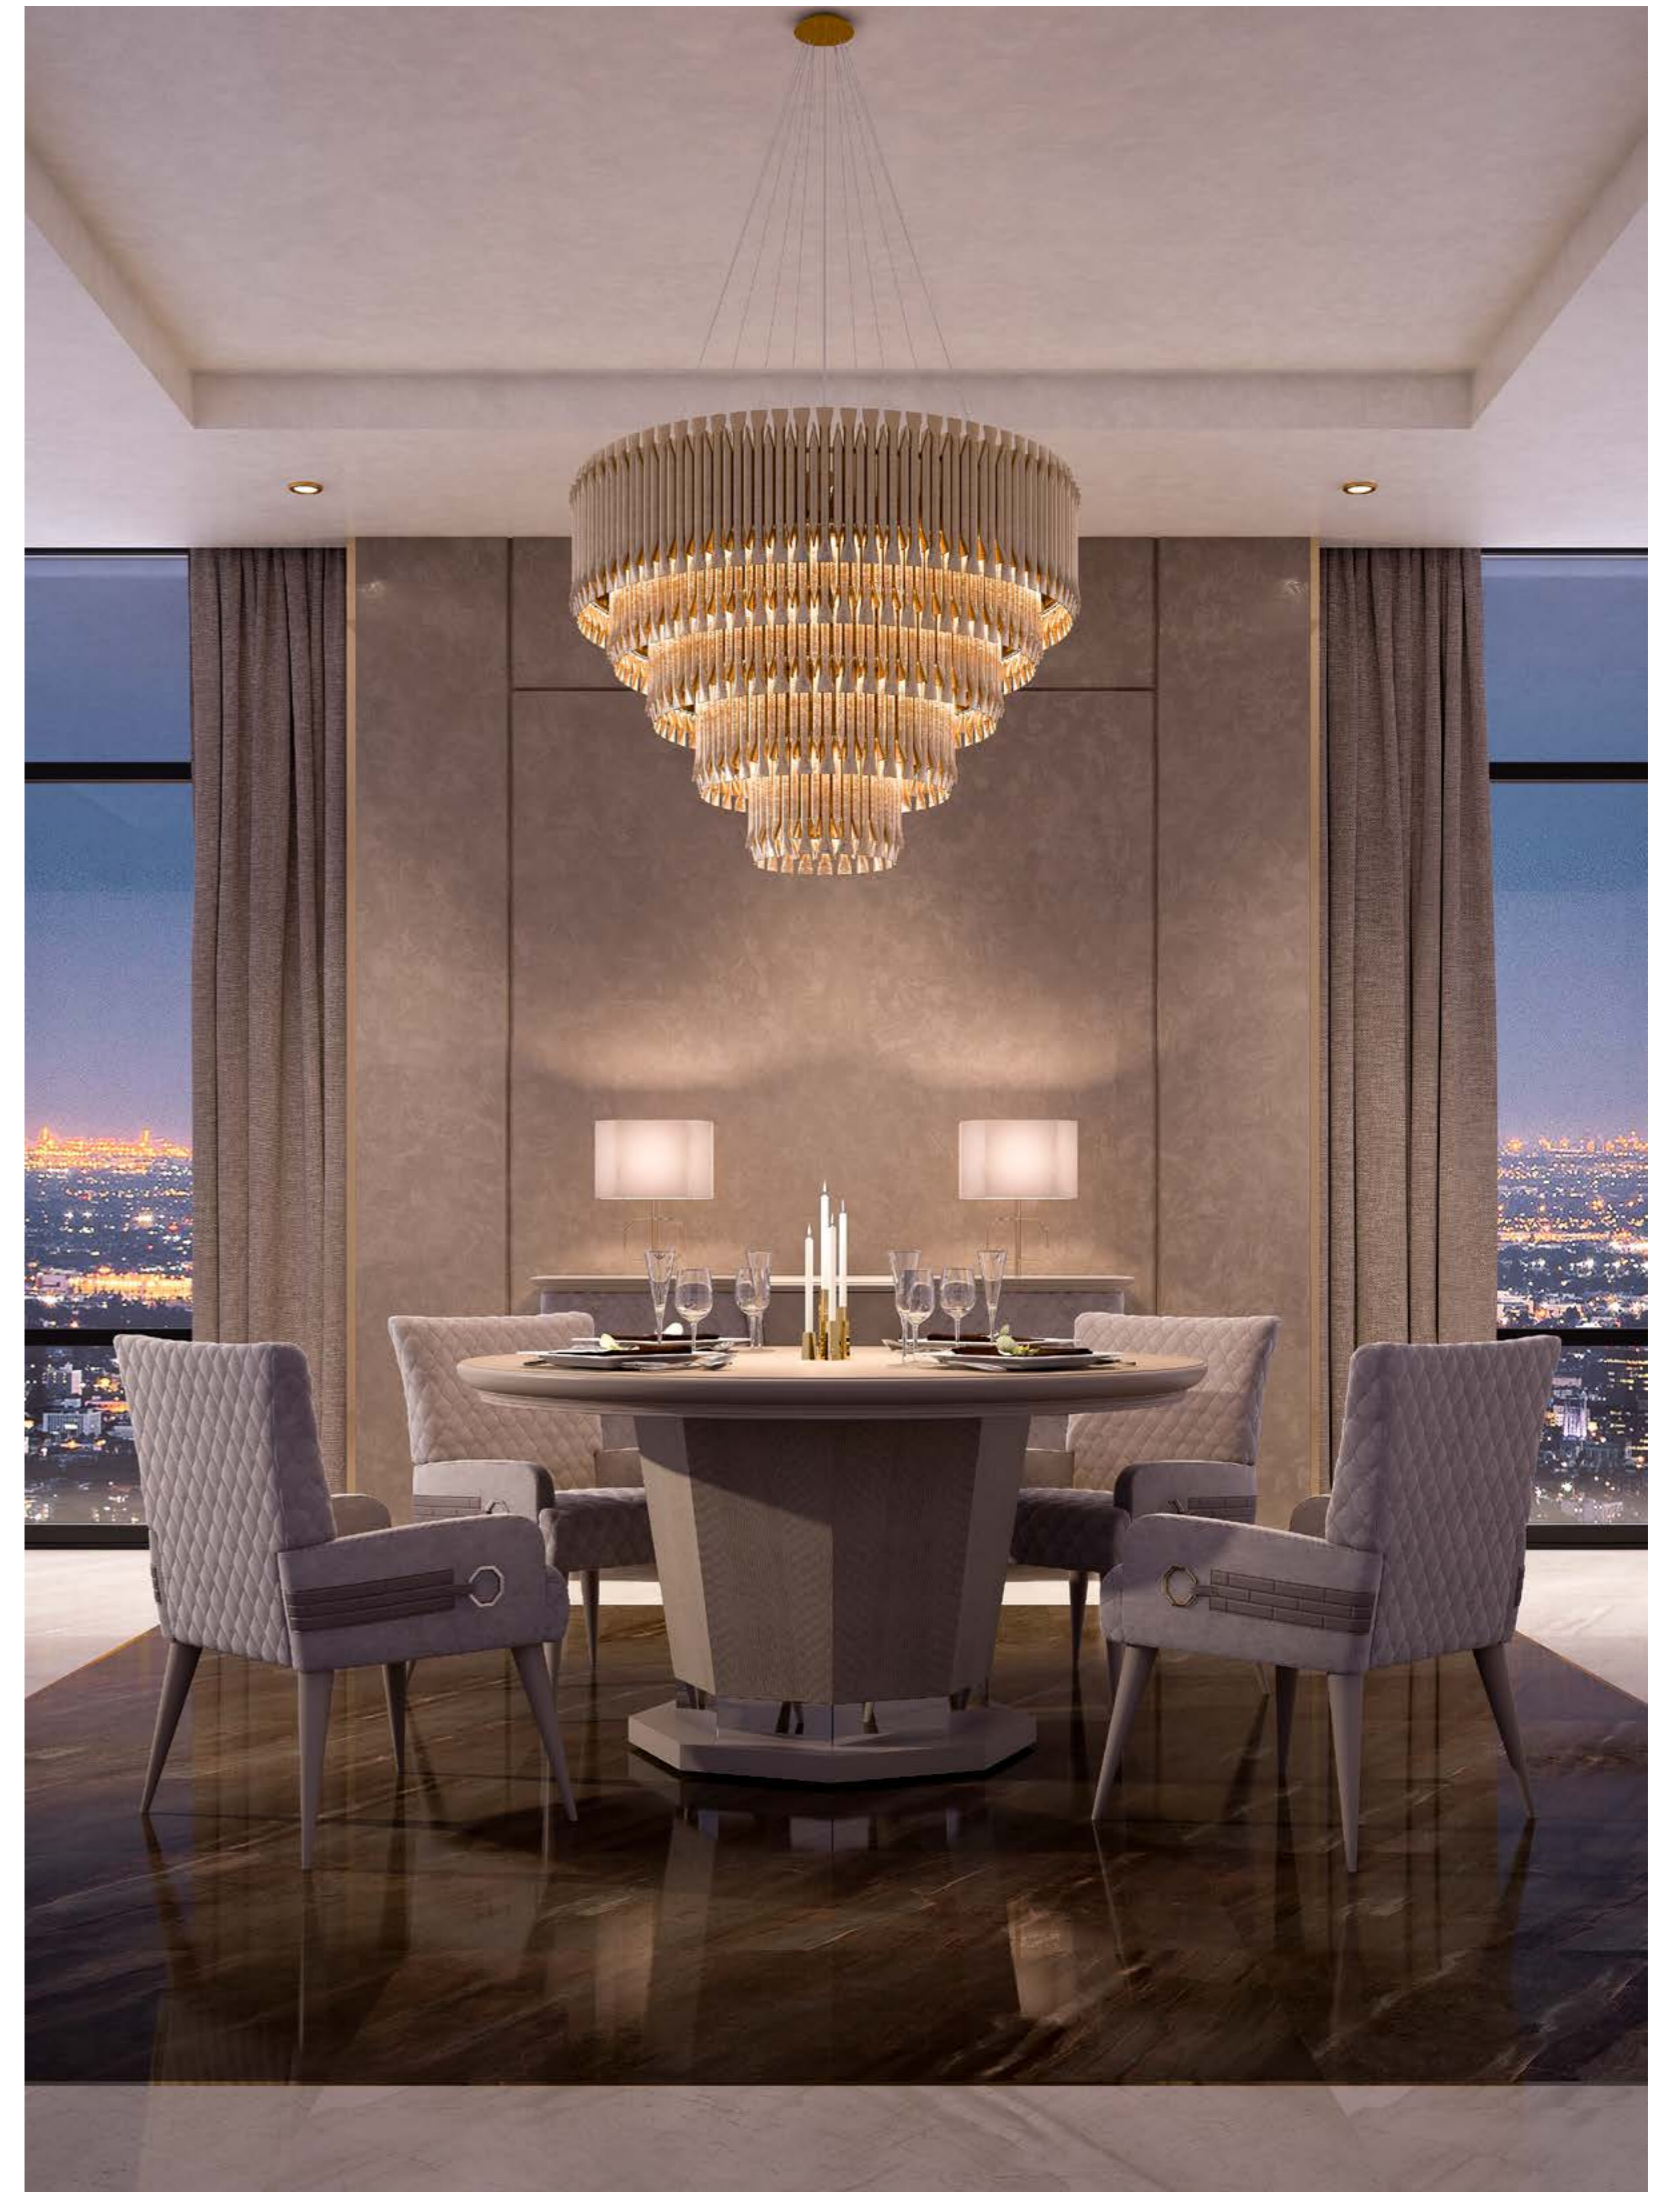

Colophon

Broadway

Notte, Giorno
Sleeping, Living & Dining

Designer
NI.KO Design

N62
LETTO (per rete 160 x 190) CON GIROLETTO
RIVESTITO IN ECONABUK TRAPUNTATO E LISCIO

BED (for spring 160 x 190) WITH BED FRAME
UPHOLSTERED IN QUILTED AND SMOOTH ECO NABUK
L182 x P246 x H123