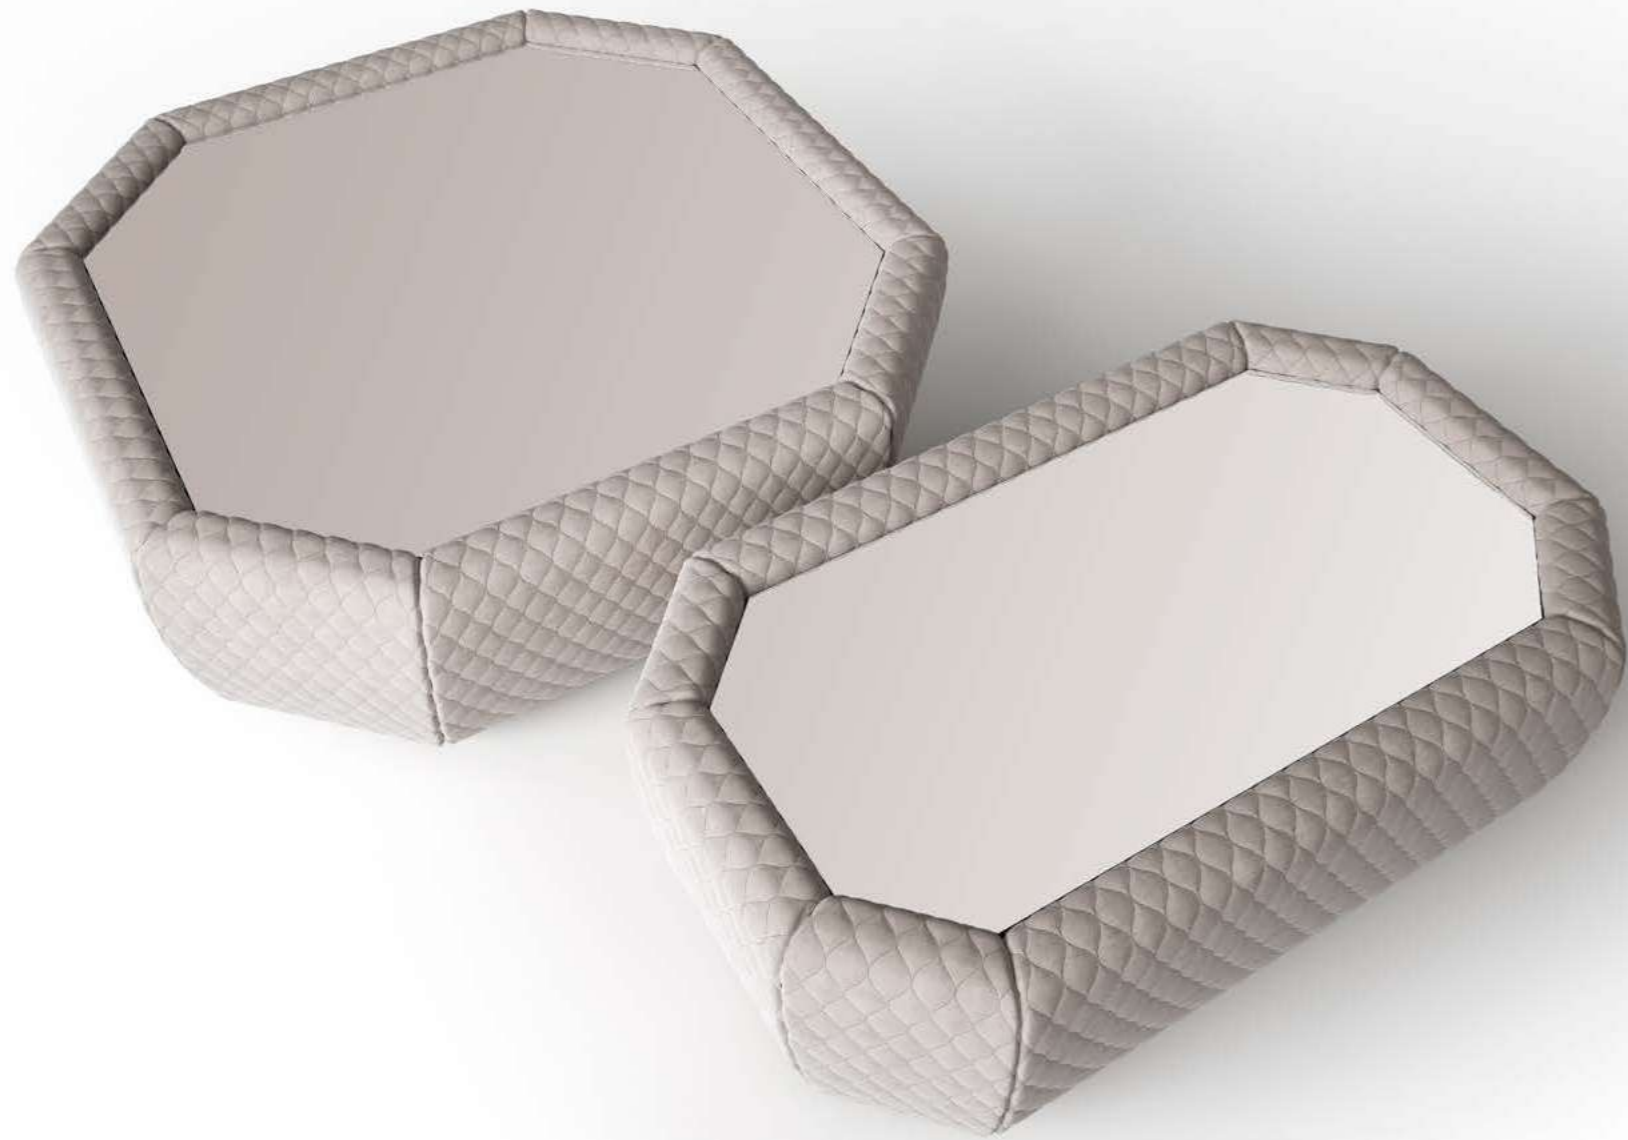

Colophon

Broadway

Notte, Giorno
Sleeping, Living & Dining

Designer
NI.KO Design

N62
LETTO (per rete 160 x 190) CON GIROLETTO
RIVESTITO IN ECONABUK TRAPUNTATO E LISCIO

BED (for spring 160 x 190) WITH BED FRAME
UPHOLSTERED IN QUILTED AND SMOOTH ECO NABUK
L182 x P246 x H123