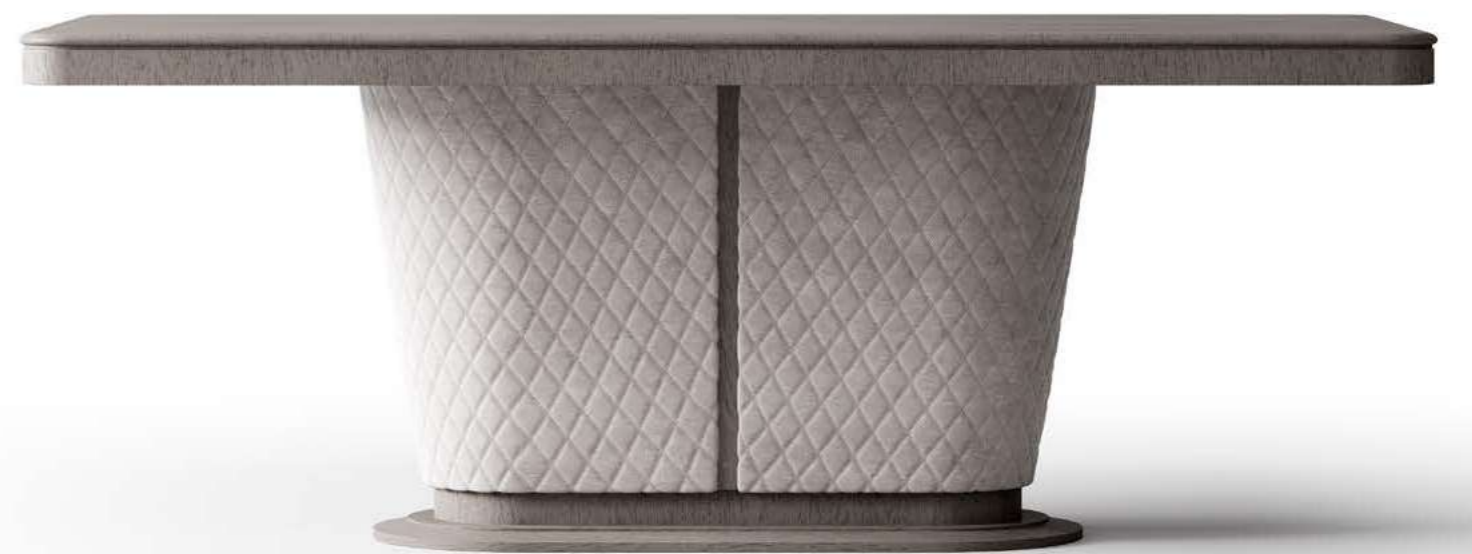

3102
LETTO (per rete 160 x 190) CON TESTATA E GIROLETTO RIVESTITI IN ECONABUK, TESTATA CON LAVORAZIONE ORIZZONTALE, PARTI IN LEGNO IN FRASSINO

BED (for spring 160 x 190) WITH HEADBOARD AND BED FRAME UPHOLSTERED IN ECO NUBUCK, HEADBOARD WITH HORIZONTAL MOTIVE. WOODEN ELEMENTS IN ASH L192 x P208 x H125