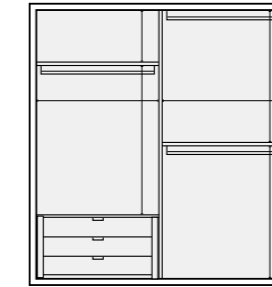

DOTAZIONE INTERNA ARMADIO
1 cassetiera a 3 cassetti
2 ripiani
3 bastoni appendiabiti

INSIDE EQUIPMENT
1 three-drawer unit
2 shelves
3 clothes rails