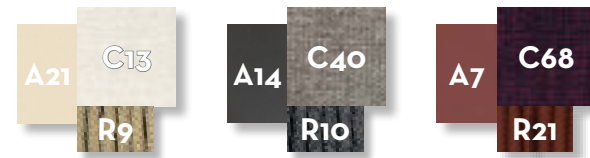

Width	Depth	Height	H. seat	H. cushion
145	160	73	39	31