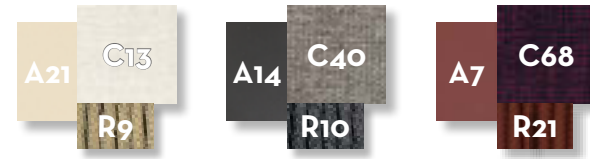

SOFA OBLIQUE DX / CODE: SCADIVBLDX

Width	Depth	Height	H. seat	H. cushion
155	101	73	39	31

SOFA OBLIQUE SX / CODE: SCADIVBLSX

Width	Depth	Height	H. seat	H. cushion
155	101	73	39	31

SOFA DROP DX/ CODE: SCADIVGDX