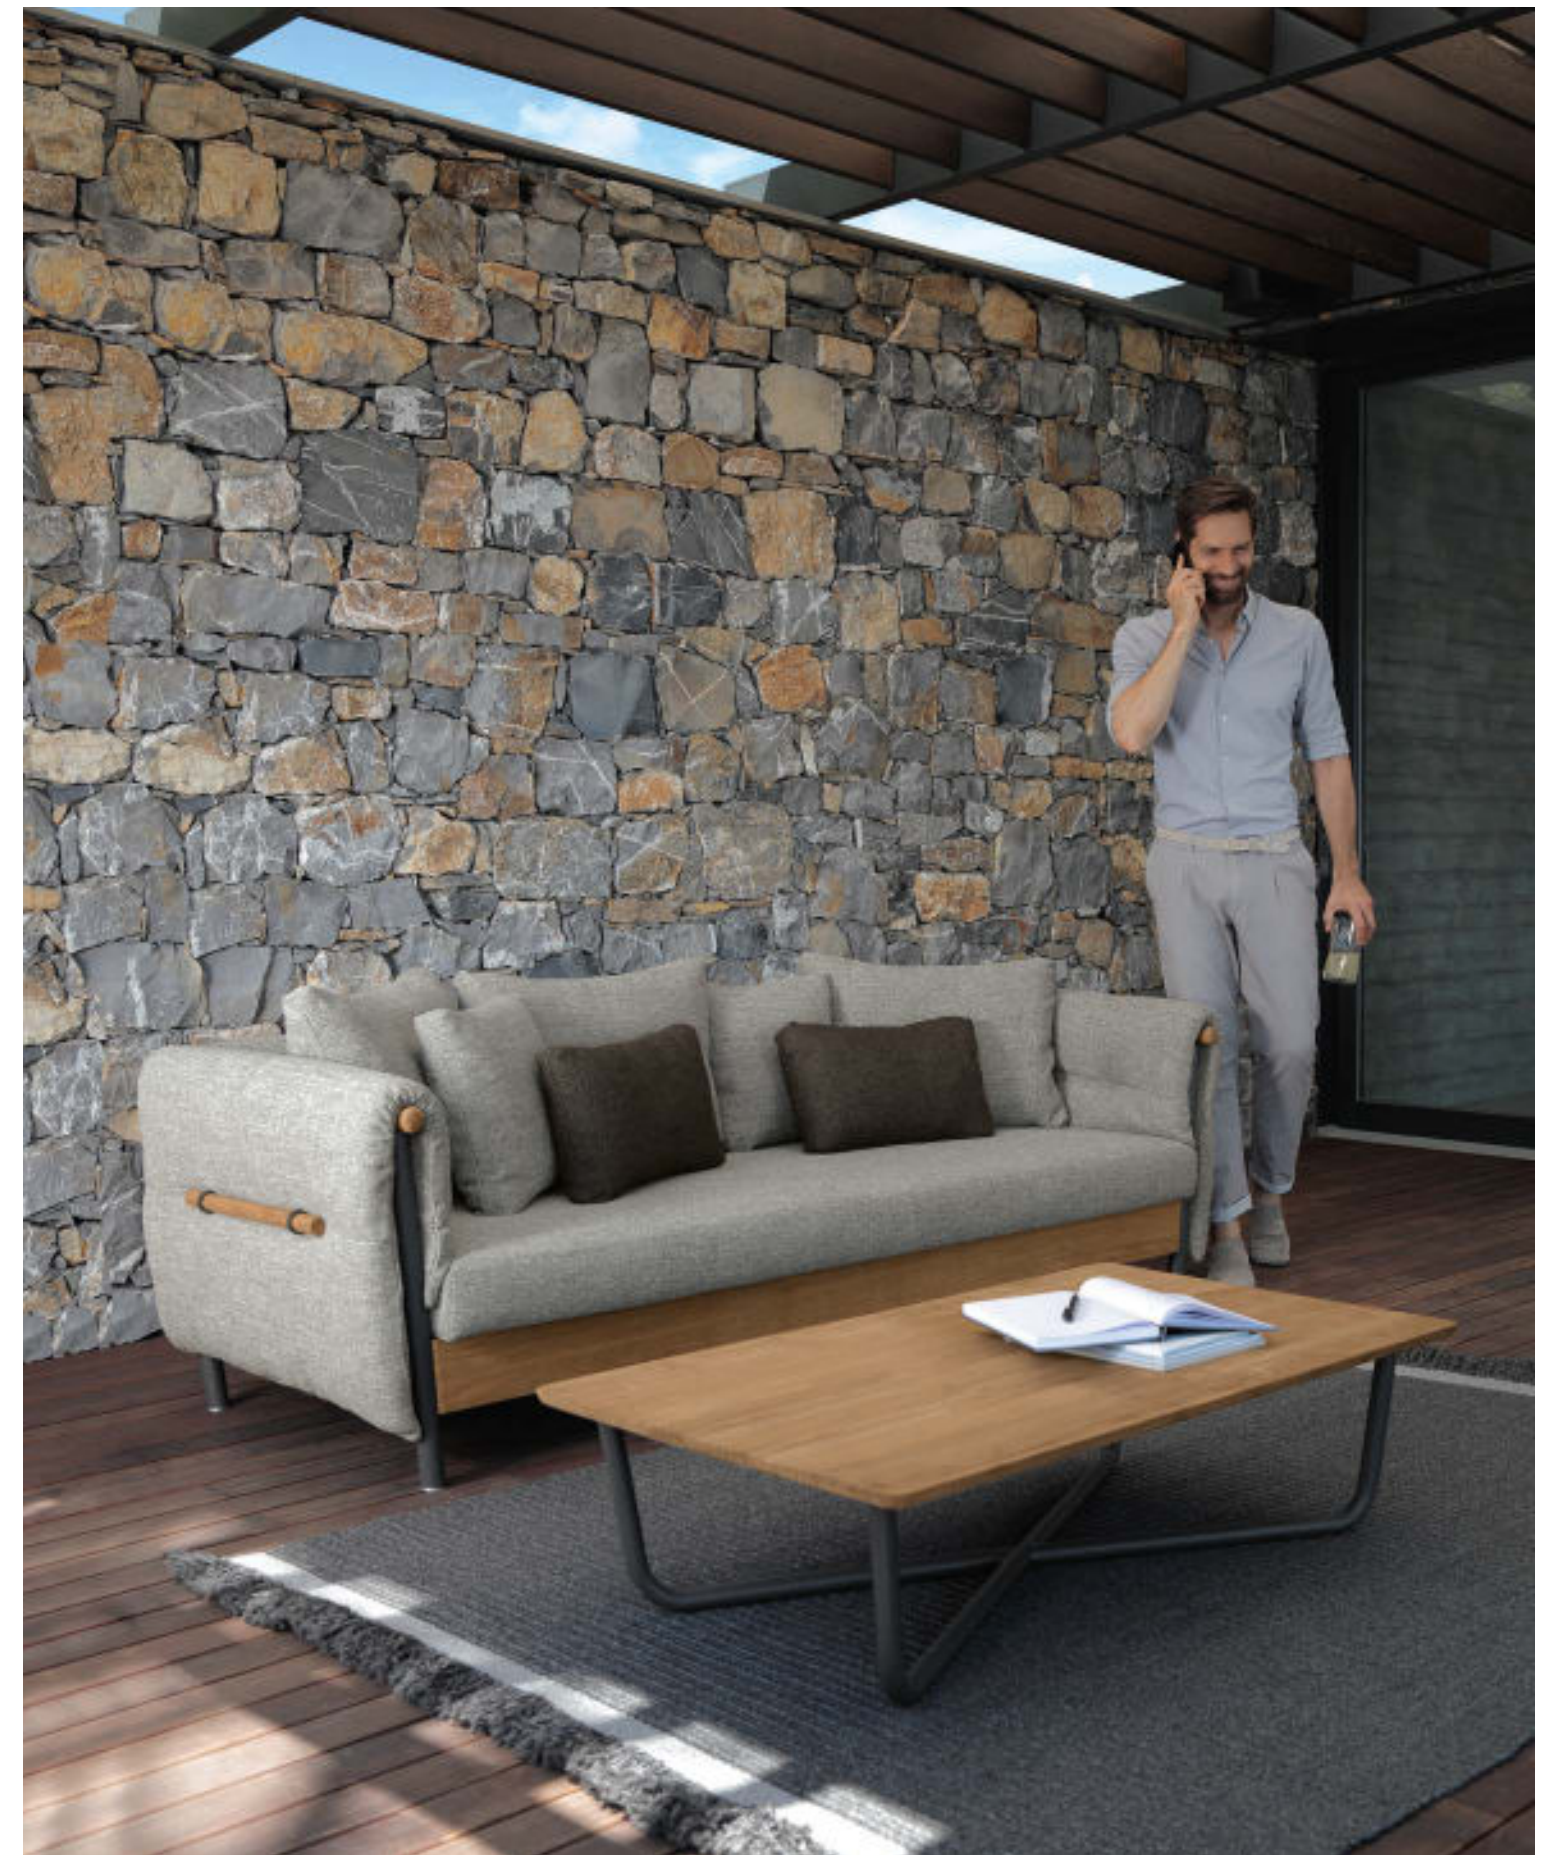

Width 160/215 | Depth 95 | Height 76

Width 200/260 | Depth 100 | Height 76

Width 60 | Depth 100 | Height 2

Width 62 | Depth 58 | Height 80 | H. armrest 66 | H. seat 48 | H. cushion 5