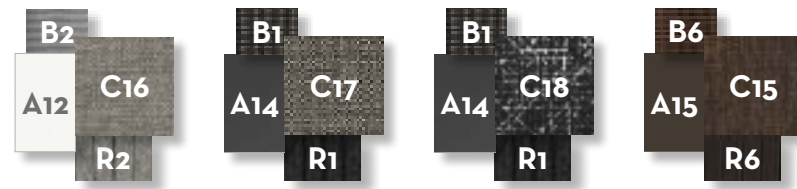

LOUNGE ARMCHAIR / CODE: COTPLON

Width	Depth	Height	H. armrest	H. seat	H. cushion
76	87	104	57	46	7