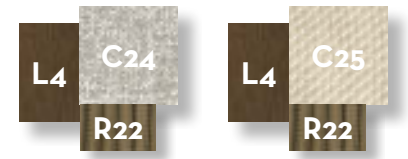

DINING CHAIR / CODE: CRULPP

Width	Depth	Height	H. armrest	H. seat	H. cushion
63	58	74	66	48	5

KG 7,0 | unit 1 0.32 mc | ☁️ | 🔧 | 🛠️