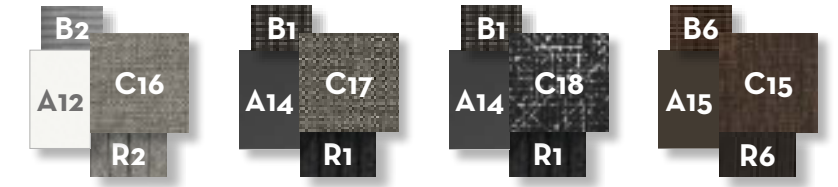

SUNBED / CODE: COTLET

Width	Depth	Height	H. cushion
78	198	39	7

DINING ARMCHAIR / CODE: COTPP

Width	Depth	Height	H. armrest	H. seat	H. cushion
60	69	84	65	46	7

DINING TABLE 240x110 / CODE: COTTP

Width	Depth	Height
240	110	76