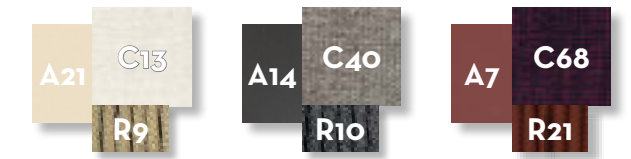

SOFA OBLIQUE DX / CODE: SCADIVBLDX

Width	Depth	Height	H. seat	H. cushion
155	101	73	39	31

SOFA OBLIQUE SX / CODE: SCADIVBLSX

Width	Depth	Height	H. seat	H. cushion
155	101	73	39	31

SOFA DROP DX/ CODE: SCADIVGDX