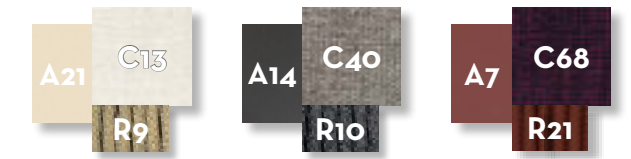

SOFA OBLIQUE DX / CODE: SCADIVBLDX

Width	Depth	Height	H. seat	H. cushion
155	101	73	39	31

SOFA OBLIQUE SX / CODE: SCADIVBLSX

Width	Depth	Height	H. seat	H. cushion
155	101	73	39	31

SOFA DROP DX/ CODE: SCADIVGDX