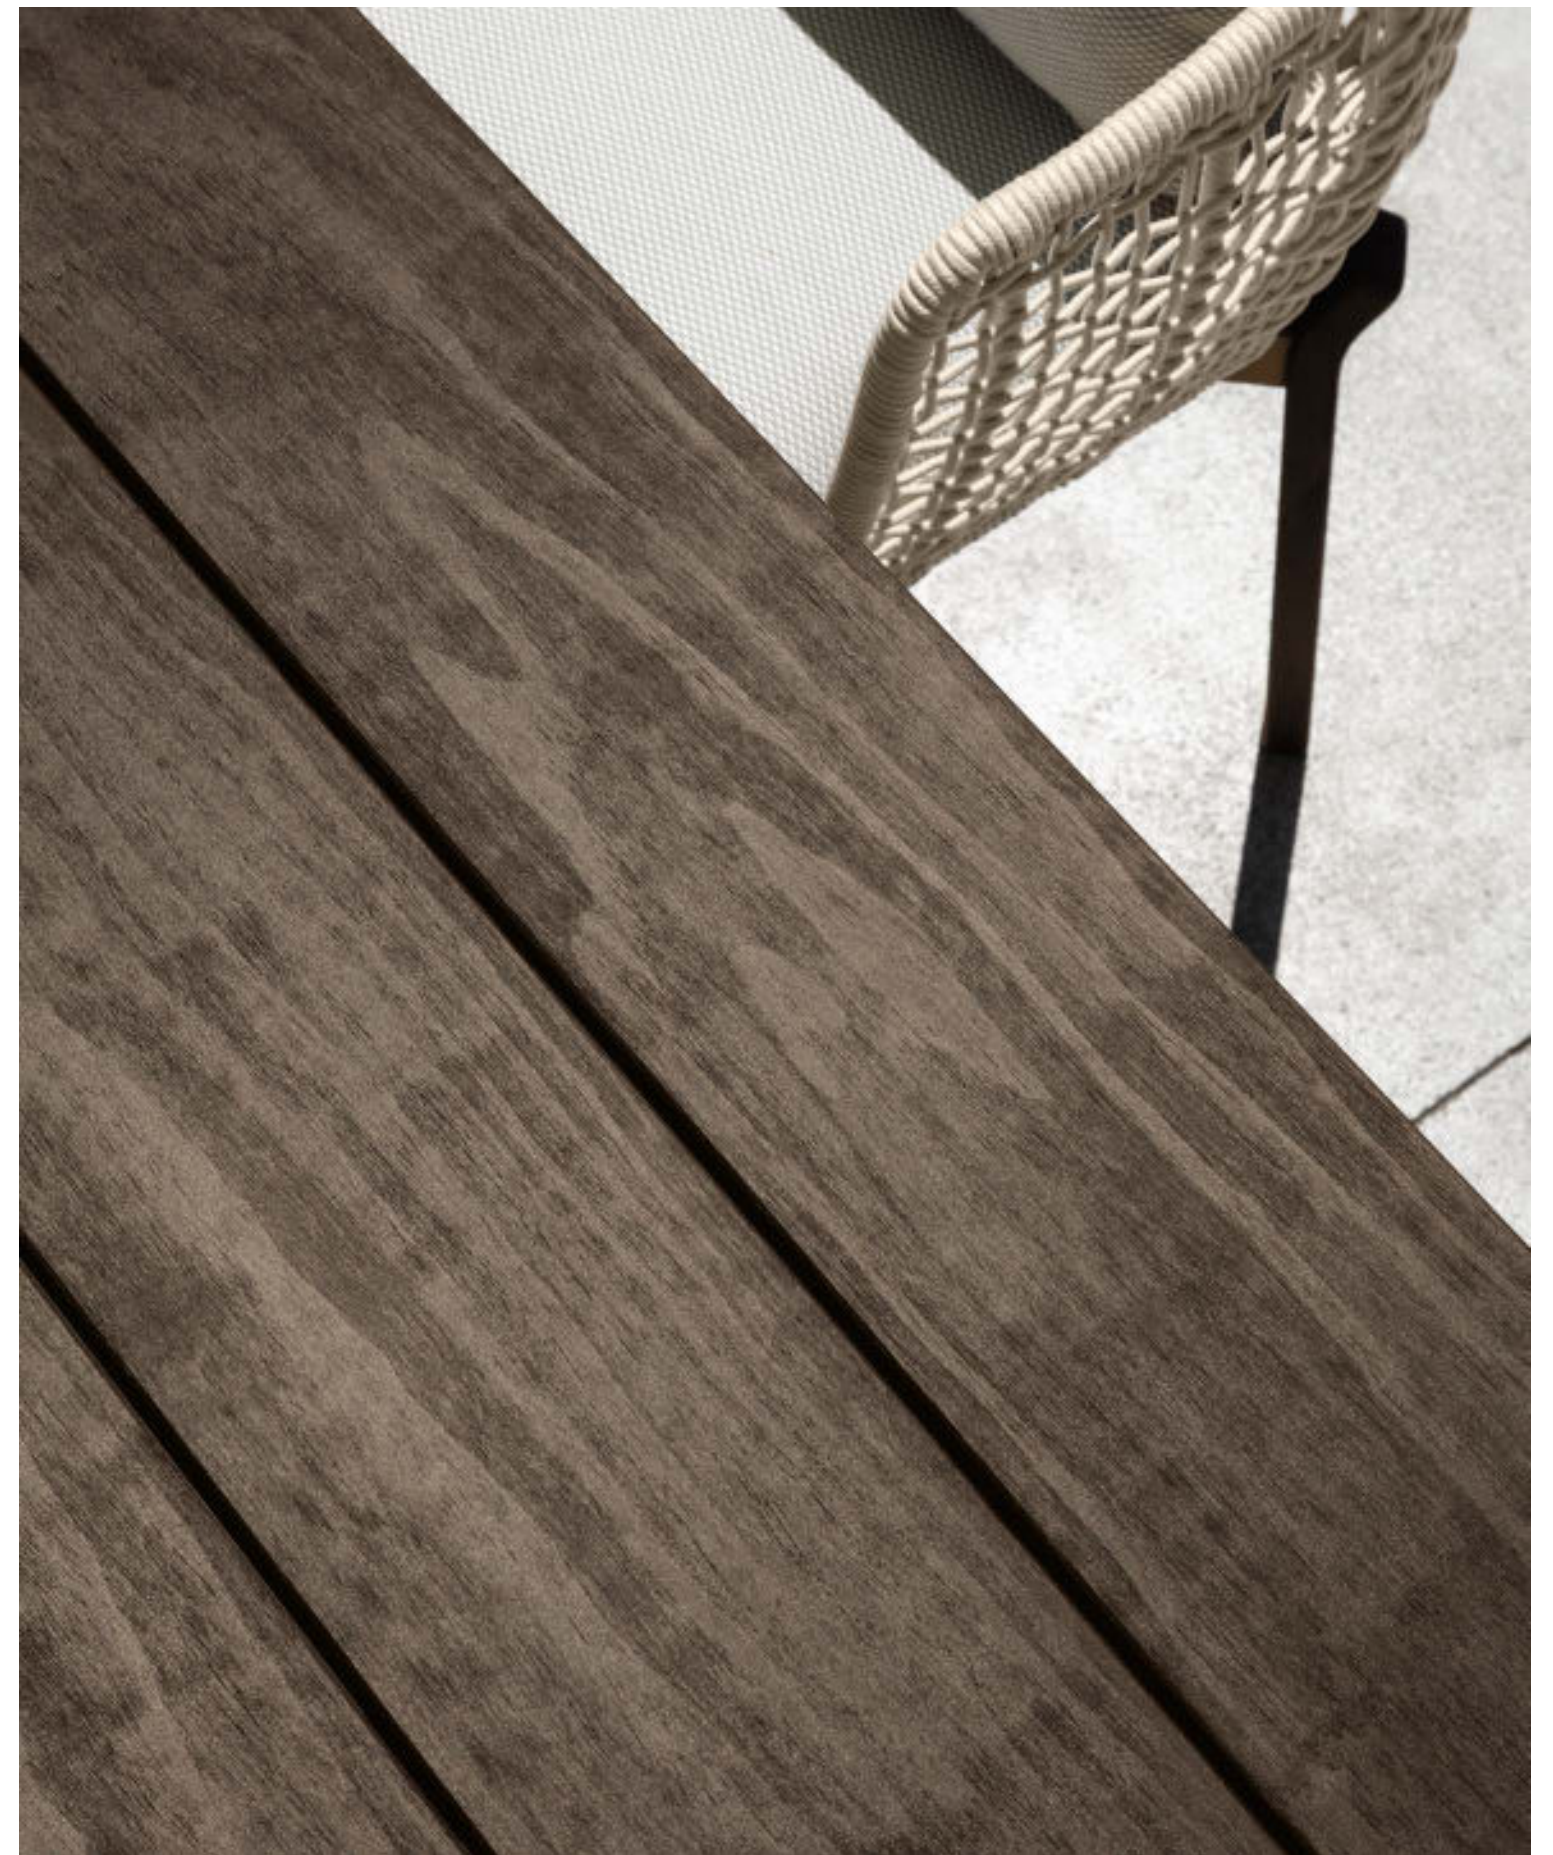

## Argocollection

dining table 165x165 & dining armchair  
accoya wood frame in natural colour  
dark grey colour rope  
cushions in dark grey colour