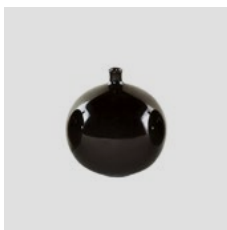

Bubble

Dimensions

Cod. EBUB24
Small Ø 20 H 24 cm

Cod. EBUB28
Medium Ø 24 H 28 cm

Cod. EBUB32
Large Ø 28 H 32 cm

Category

Vase

Design

Alvino Bagni