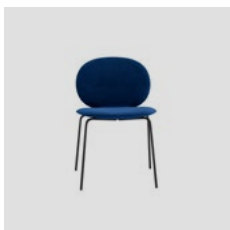

Dimensions

Cod. OKELCB52
W 56 D 53 H 82 cm
H seat 45 cm

Category

Chair

Design

Claesson
Koivisto Rune

Upholstery

Bryony