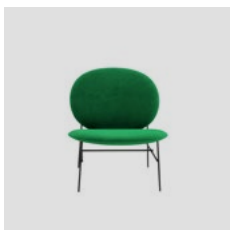

Kelly E

Dimensions

Cod. OKELE70
W 70 D 80 H 81 cm
H seat 39,6 cm

Category

Armchair

Design

Claesson
Koivisto Rune

Upholstery

Bryony

Color

10

Base

T07 Black