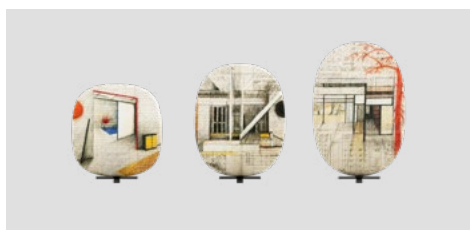

Nebula Interiors

Dimensions

Cod. ENEB125T
W 123 D 4 H 125 cm
Base D 45

Dimensions

Cod. ENEB153T
W 123 D 4 H 153 cm
Base D 45

Dimensions

Cod. ENEB181T
W 123 D 4 H 183 cm
Base D 45

Category

Screen

Design

PearsonLloyd

Textile

Lucia Pescador