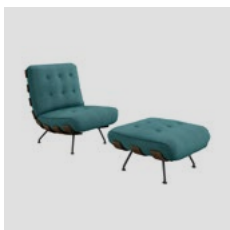

Costela

Dimensions

Armchair
Cod. OCOS74
W 74 D 80 H 83 cm
H seat 40 cm

Ottoman
Cod. OCOSP74
W 74 D 55 H 40 cm

Category

Armchair/Ottoman

Design

Martin Eisler

Upholstery

Descampsia

Color

01

Structure

T115 Walnut