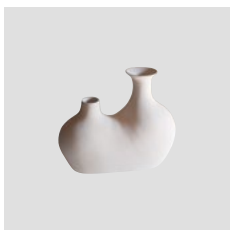

Venus

Dimensions

Cod. EVEN36
W 39 D 17 H 36 cm

Category

Vase

Design

Studioepe