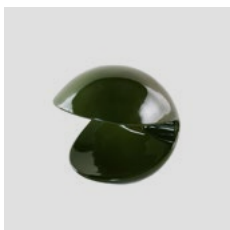

Structure

T64 Brush Matt Copper

T25 Matt Champagne Gold

Plug

Schuko

Miss Pack

Dimensions

Cod. EMIS28
W 28 D 25 H 23 cm