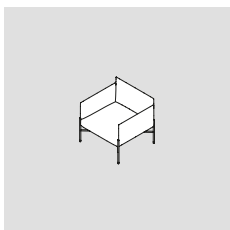

Chill-Out

Dimensions

Cod. OCHILD212
W 214 D 69 H 71 cm
H seat 44 cm

Cod. OCHILL141
W 144 D 69 H 71 cm
H seat 44 cm

Category

Sofa

Design

Gordon Guillaumier

Upholstery

Bryony

Color

10

Base

T03 Grey

Chill-Out

Dimensions

Cod. OCHILP70
W 74 D 69 H 71 cm
H seat 44 cm

Category

Armchair

Design

Gordon Guillaumier

Upholstery

Bryony

Color

10

Base

T03 Grey

Polar

Dimensions (Sofa)

Cod. OPOLA234
 Cod. OPOLB234
 Cod. OPOLC234
 Cod. OPOLD234
 W 234 D 107 H 73 cm
 H seat 37 cm

Dimensions (Armchair)

Cod. OPOL107
 W 107 D 81,5 H 67 cm
 H seat 37 cm