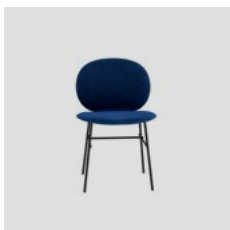

Kelly C

Dimensions

Cod. OKELC52
W 52 D 51 H 79 cm
H seat 45,5 cm

Category

Chair

Design

Claesson
Koivisto Rune

Upholstery

Bryony

Color

10

Base

T07 Black