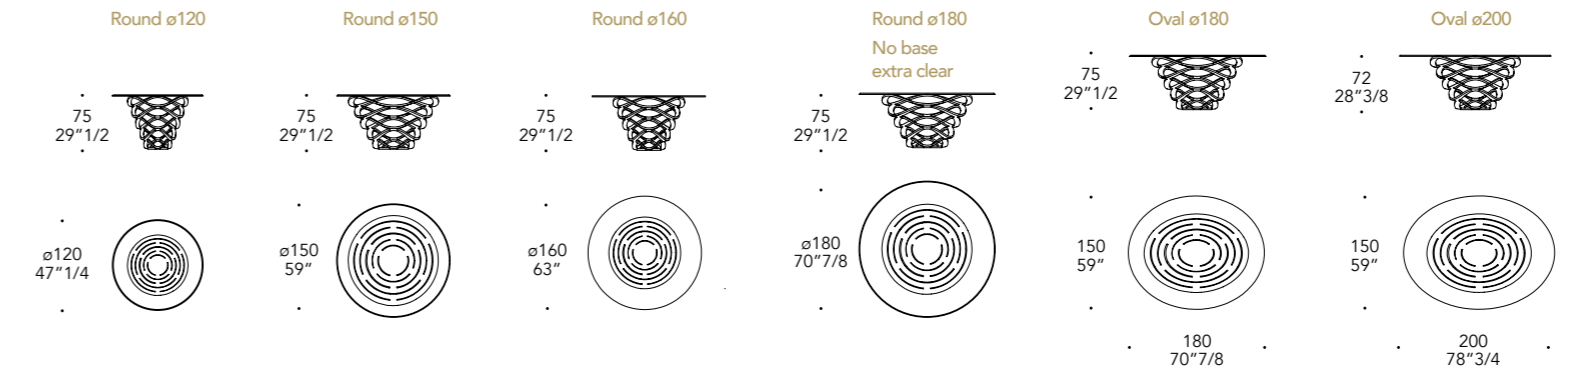

VETRO GLASS