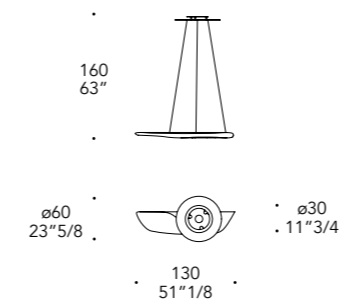

SEGNO LAMPADARIO

Design · *pininfarina*

SUPPORTO SUPPORT | 1

Vetro a specchio
Mirror glass

- Led incassato
- Led inside
6X 5W GU5.3 12V 2700-3000k

Specchio
Mirror

PENDENTE SUSPENDED | 2

Metallo curvato
Curved Metal

Acciaio lucido
Polished steel

Interno
Inside

finitura/finish
104M Ottone satinato
104M Satin Brass

- Cornice di tamponamento inclusa
Closing frame included

- Sistema Led / Led system
10W PLATE 12V 2700-3000K