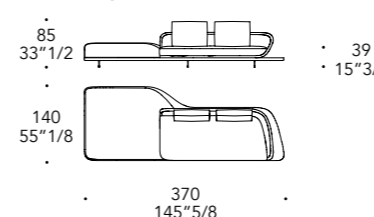

104M Ottone satinato
104M Satin brass

Model D

schienale back
H 65 cm
seduta seat
H 39 cm

A dx

A sx

B dx

B sx

C dx