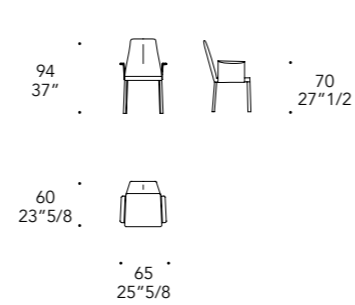

NUVOLA

NUVOLA ALTA