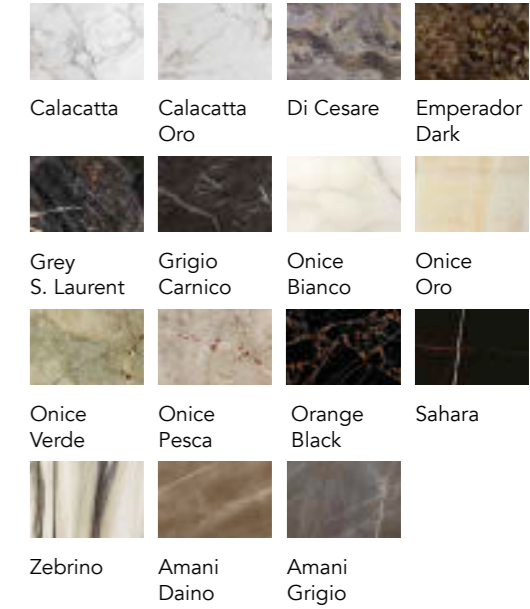

TOP | 1

Vetro marmo
Marble glass

sp./thick 10 mm.
filo lucido/polished edges

BASE | 2

Metallo
Metal

finitura/finish
100M Bronze
100M Bronze