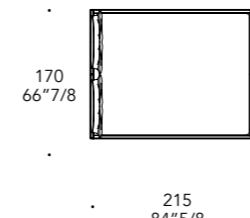

TESTIERA HEADBOARD | 1

Rivestita in
Upholstery in:

Tessuto
Fabric

MATERIAL SHEET- A

Extra Amsterdam

Pelle
Leather

MATERIAL SHEET- B

Naturale
Nabuk

Dettaglio in
Detail on the back in:

Acciaio lucido
Shiny steel.

GIROLETTO BEDFRAME | 2

Rivestita in
Upholstery in:

Tessuto
Fabric

MATERIAL SHEET- A

Extra Amsterdam

Pelle
Leather

MATERIAL SHEET- B

Naturale
Nabuk