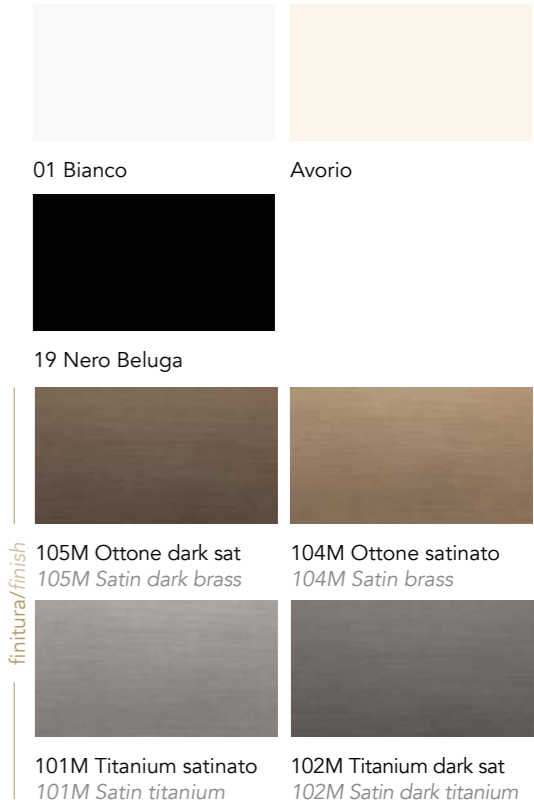

GAMBE LEGS | 2

Metallo schiumato laccato
Foamed metal lacquered

OPTIONAL |

BRACCIOLO ARMS
- Laccato opaco in tinta pelle o finitura satinata ottone 104M, ottone dark 105M, titanium 101M, titanium dark 102M.
- ARMS in satin finish: brass 104M, dark brass 105M, titanium 101M, dark titanium 102M or matt lacquered as leather colour