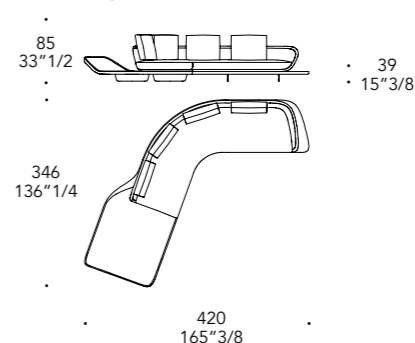

104M Ottone satinato
104M Satin brass

Model D

schienale back
H 65 cm
seduta seat
H 39 cm

A dx

A sx

B dx

B sx

C dx