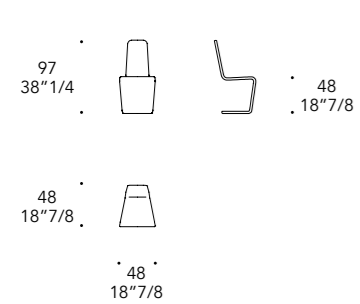

JAZZ SEDIA

Design · Reflex

STRUTTURA STRUCTURE | 1

Tubolare in metallo rivestito in
Metallic tubular frame upholstery in:

- Tessuto
  Fabric MATERIAL SHEET- A
- Super
  Extra
  Luxury
- Velluto
  Velvet MATERIAL SHEET- A
- Pelle
  Leather MATERIAL SHEET- B
- CAT C
  Nabuk
  Colorata
  Dune