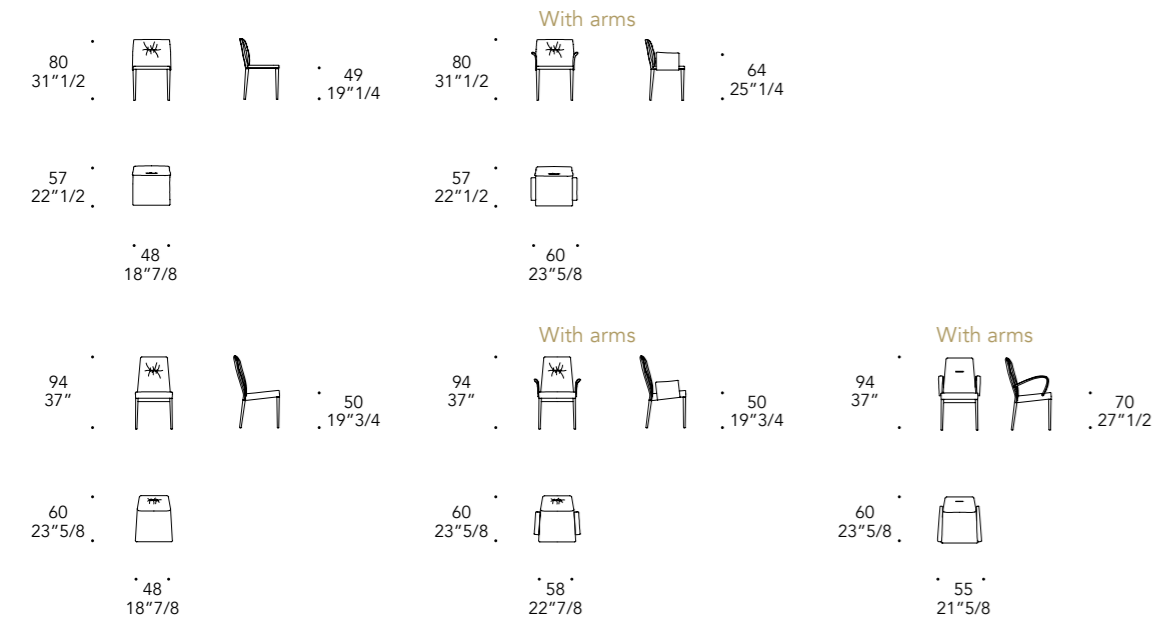

SOFT BASSA

SCHIENALE E SEDUTA | 1 BACK AND SEAT

Rivestimento in
Upholstery in:

- Tessuto Fabric: MATERIAL SHEET-A
- Super Extra Luxury: MATERIAL SHEET-A
- Velluto Velvet: MATERIAL SHEET-A
- Pelle Leather: MATERIAL SHEET-B
- Naturale Nabuk: MATERIAL SHEET-B

Dettaglio su schienale
Detail on the back

Acciaio lucido
Shiny steel.

GAMBE LEGS | 2

Legno laccato lucido
Shiny lacquered wood

19 Nero Beluga

Rovere Beluga

Noce canaletto
Canaletto walnut

Rivestimento come seduta
Upholstery as the seat

- Tessuto Fabric: MATERIAL SHEET-A
- Super Extra Luxury: MATERIAL SHEET-A
- Velluto Velvet: MATERIAL SHEET-A
- Pelle Leather: MATERIAL SHEET-B
- Naturale Nabuk: MATERIAL SHEET-B