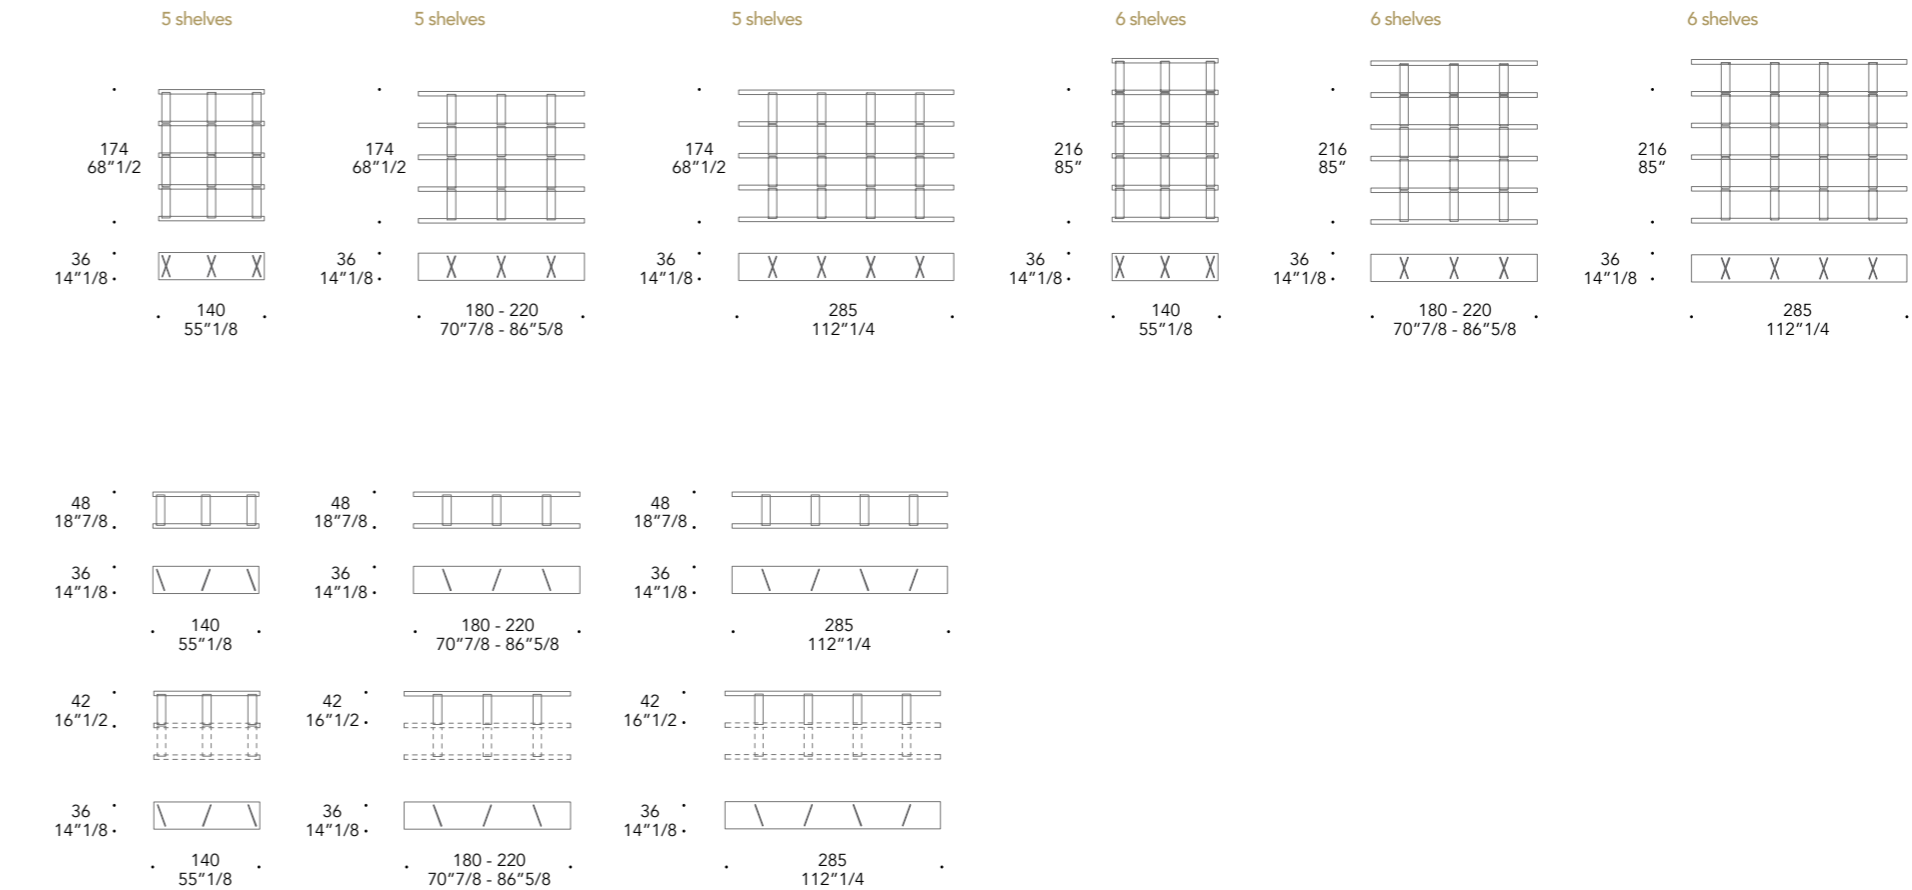

RIPIANI SHELF | 2

Legno laccato
Lacquered wood

MATERIAL SHEET - C

Colori di serie
Standard colours

Ebano opaco
Matt ebony

Ebano lucido
Shiny Ebony

Noce Canaletto
Canaletto walnut

104M Ottone satinato
104M Satin brass

105M Ottone dark satinato
105M Satin dark brass