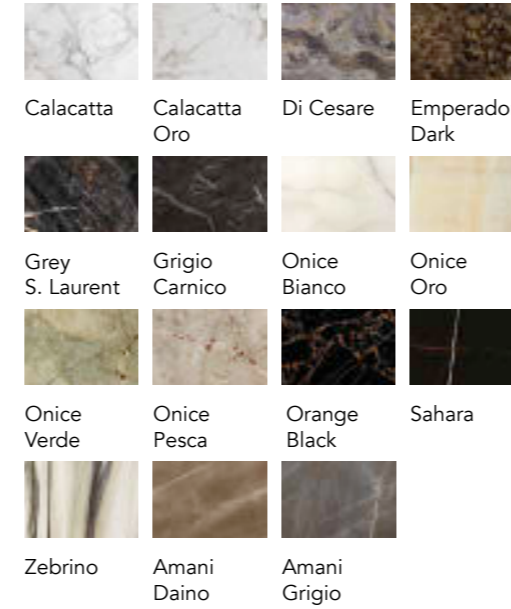

TAU 72 STEEL

Design · Riccardo Lucatello

VETRO MARMO MARBLE GLASS

TOP | 1

Vetro marmo
Marble glass

sp./thick 15 mm.
filo Wing/Wing edge

BASE E ZOCCOLO | 2 BASE AND PLINTH

Metallo
Metal