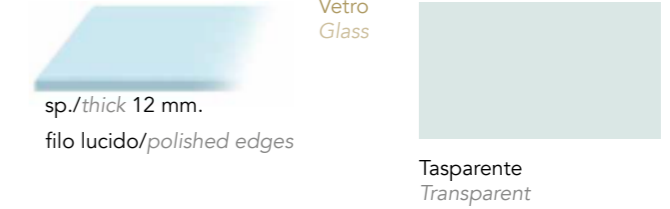

PRISMA CONSOLE

Design · Reflex

TOP | 1

BASE | 2

PRISMA STEEL CONSOLE

Design · Riccardo Lucatello

BASE | 2

fissaggio a muro wall fixing

auto portante free standing

TOP | 1

**Vetro marmo
Marble glass**

**Bevel wood laccato
Lacquered bevel wood**

**Bevel wood legno
Bevel wood**

Versione auto-portante con zoccolo in specchio fumé o specchio bronzo
Free-standing version with Smoked mirror or Bronze mirror