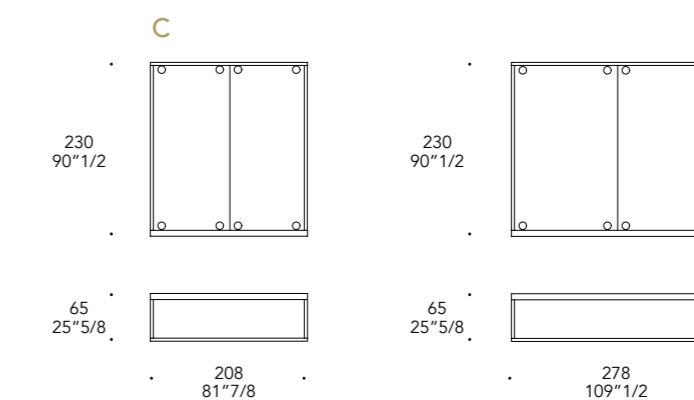

ACCESSORI

Cassettiera a 2 cassetti in legno
Chest of 2 drawers in wood

Ripiano in vetro con supporti
Glass shelf with supports

Tubo appendiabiti
Clothes tube

Specchio per schienale
Mirror for the back