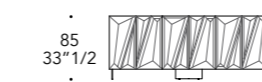

QUARTZ BUFFET

Design · Riccardo Lucatello