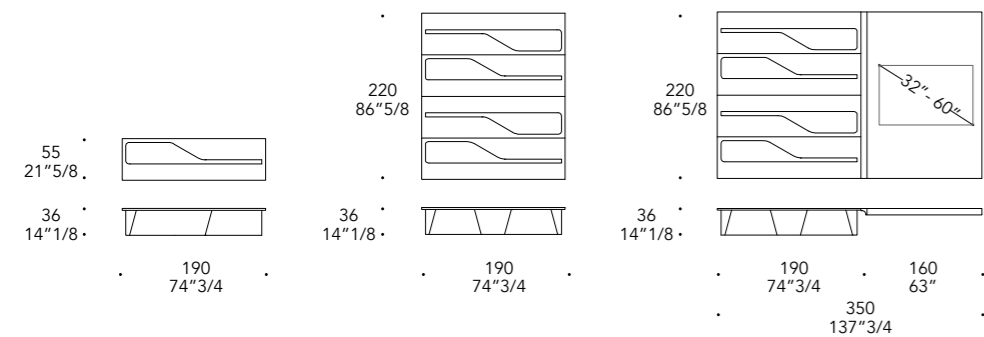

SEGNO LIBRERIA 4 RIPIANI

SEGNO LIBRERIA COMPOSIZIONE

MENSOLA SHELF | 1

Legno laccato opaco
Matt lacquered wood

Colori di serie
Standard colours

Rovere Hennè
Oak wood Hennè

104M Ottone satinato
104M Satin brass

finitura/finish

SCHIENA BACK | 2

Legno laccato opaco
Matt lacquered wood

Colori di serie
Standard colours

Rovere Hennè
Oak wood Hennè

Ebano lucido
Shiny ebony

- Illuminazione Led con touch system
- Led Lighting system with touch system