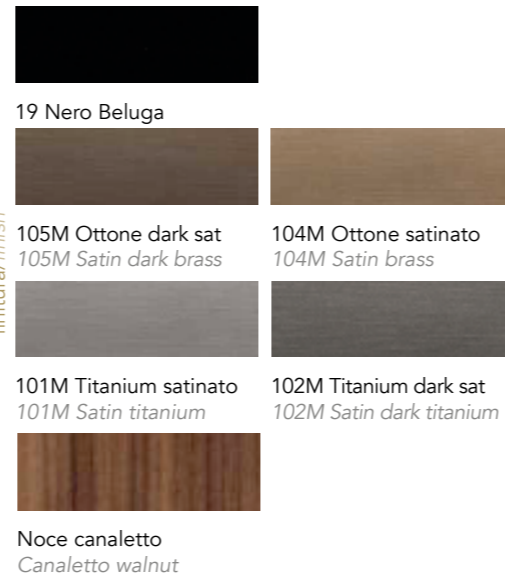

GAMBE LEGS |

Legno laccato lucido
Shiny lacquered wood

MATERIAL SHEET- C

Colori di serie Standard colours