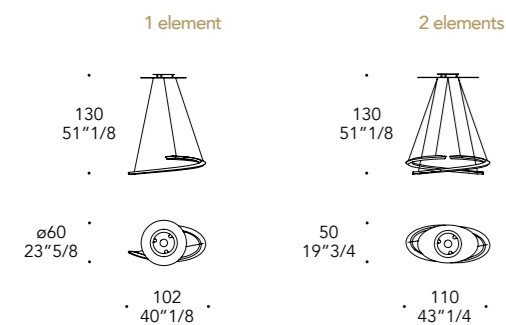

SPEEDFORM LAMPADARIO

Design · *pininfarina*

ELEMENTI ELEMENTS | 1

Materiale composito
Composite material

- Led interno / Led inside
24 STRIP 12V 2700-3000K

finitura/finish	104M Ottone satinato 104M Satin brass	105M Ottone dark satinato 105M Satin dark brass
	101M Titanium satinato 101M Satin titanium	102M Titanium dark satinato 102M Satin dark titanium

SUPPORTO SUPPORT | 2

Vetro a specchio
Mirror glass

- Led incassato / Led inside
6X 5W GU5.3 12V 2700-3000K

Specchio
Mirror