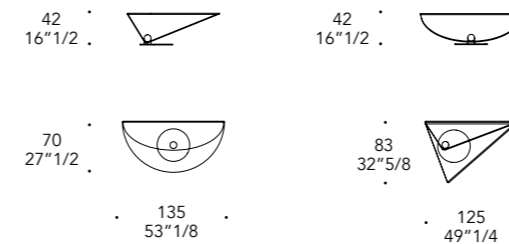

ANDROMEDA 40

Design · Reflex

TOP | 1

Vetro
Glass

sp./thick 12 mm.
bisello/bevel 45 °

Trasparente
Transparent

BASE | 2

Base in materiale granitico scolpito e bocciardato a mano.
Base in carved granitic material with bush-hammered finish.

AQUILONE 40

Design · Tulczinsky

TOP | 1

Vetro
Glass

sp./thick 15 mm.

Trasparente
Transparent

Extrachiario Bocciardato
Bush-hammered extra clear

BASE | 2

Metallo
Metal

Acciaio satinato
Satin steel