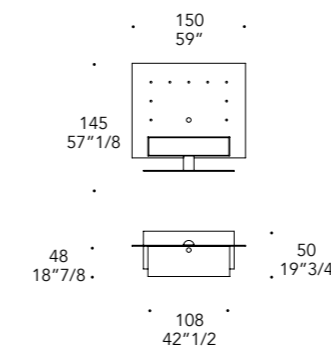

- 2 faretti Led
- 2 faretti aggiuntivi
- Lighting system with 2 Led spots
- 2 additional spotlights

FLAT

Design · Reflex

1

2

MECCANISMO GIREVOLE A 30° 30° TURNING MECHANISM

3

SCHIENALE BACK | 1