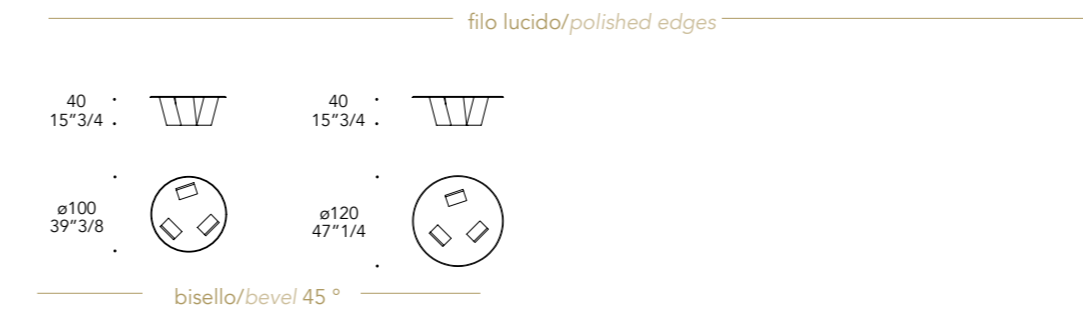

sp./thick 12/15 mm.
bisello/bevel 45 °
filo lucido/polished edges

Trasparente
Transparent

BASE | 2

Vetro Glass

sp./thick 15 mm.

Extrachiaro acidato
Extra clear etched

Extrachiaro Boccardato
Extra clear bush-hammered