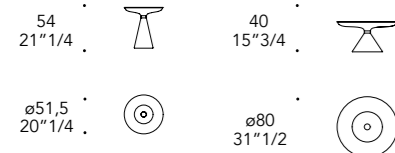

ACCADEMIA 40

Design · Tulczinsky

1

2

3

TOP | 1

Vetro
Glass

Specchio bronzo
Bronze mirror

Extrachiaro acidato solo con luce
Extra clear etched with light only

SUPPORTO SUPPORT | 2

104M Ottone satinato
104M Satin brass

GAMBA LEG | 3

Vetro di Murano
Murano Glass

Trasparente
Transparent

Cioccolato
Chocolate

Blu-grigio
Blue-grey

Tabacco
Tobacco

OPTIONAL |

- Luce Led interna
  - Internal Led light
  1 x 3,5W G9 110-240V 2700-3000K

Prodotto non disponibile per Germania, Austria, Svizzera, Francia
Product not available for Germany, Austria, Switzerland, France

AENIGMA 40

Design · Reflex

1

2

TOP | 1

Vetro
Glass

sp./thick 12 mm.
bisello/bevel 45 °
filo lucido/polished edges

Trasparente
Transparent

BASE | 2

Materiale composto
Composite material

finitura/finish

Nichel nero lucido
Shiny black nickel

107M Rame
107M Copper

104M Ottone satinato
104M Satin brass

105M Ottone dark satin.
105M Satin dark brass

Rovere Beluga
Oak wood Beluga