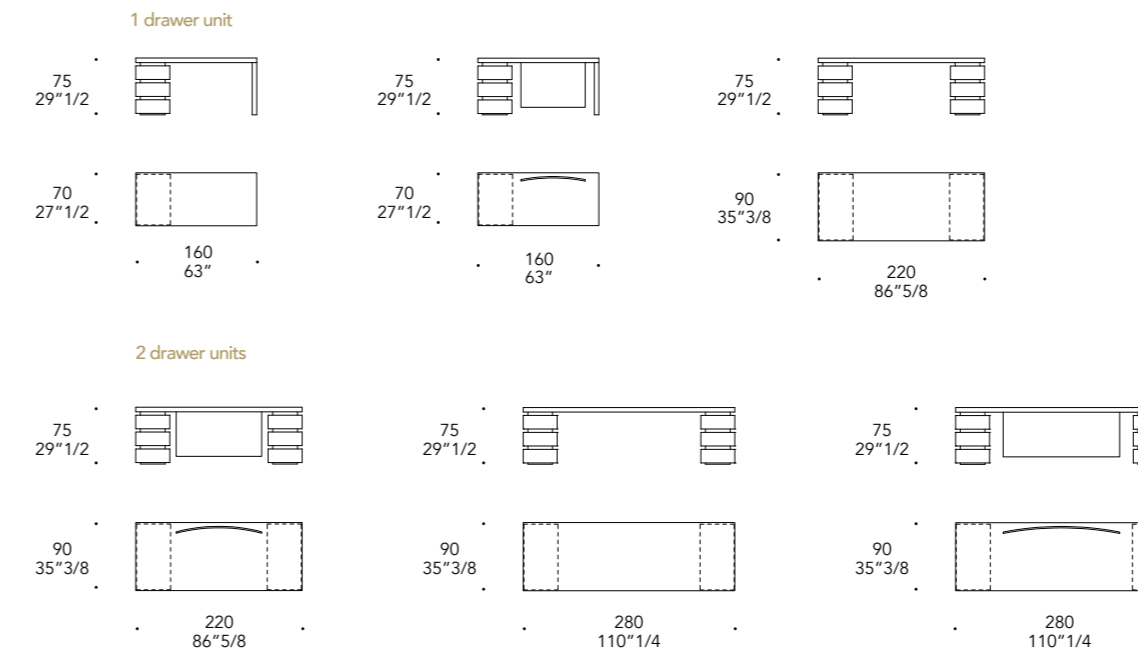

LUCE SCRIVANIA

Design · Reflex

TOP | 1

Legno laccato lucido
Shiny lacquered wood

MATERIAL SHEET-A

Applicazioni
Applications

MATERIAL SHEET-A

Vetro verniciato
Lacquered Glass

Ebano lucido
Shiny ebony

Noce Canaletto
Canaletto walnut

CASSETTI DRAWERS | 2

Legno laccato lucido
Shiny lacquered wood

MATERIAL SHEET-A

Ebano lucido
Shiny ebony

Noce Canaletto
Canaletto walnut

Inserti in vetro acidato
Etched glass inserts

Extrachiaro con illuminazione interna
Extra clear with internal lighting

OPTIONAL |

- Foro passacavo
  - Cable-hole
- Pannello frontale
  - Front panel