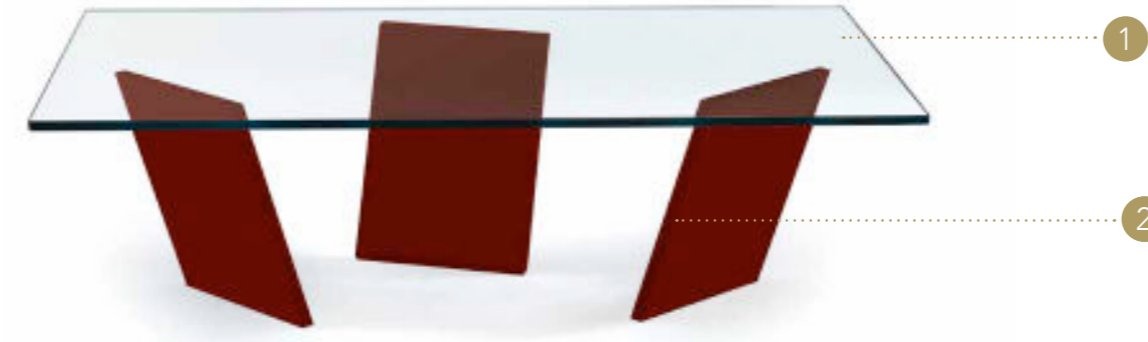

TANGO 40

Design · Tulzinsky

TOP | 1

Vetro Glass

sp./thick 12/15 mm.
bisello/bevel 45 °
filo lucido/polished edges

Trasparente
Transparent

BASE | 2

Vetro Glass

sp./thick 15 mm.

Extrachiaro acidato
Extra clear etched

Extrachiaro Boccardato
Extra clear bush-hammered