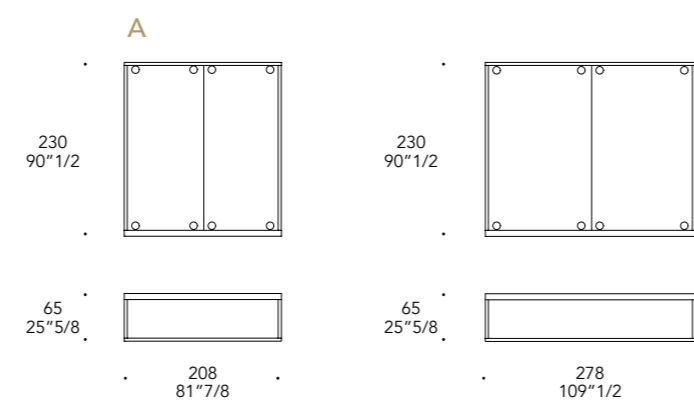

A - TOP E 1 FIANCO LEGNO

Schienale, top e 1 fianco in legno
1 fianco in vetro acidato
Back, top and 1 side in wood
1 side in etched glass