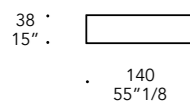

AVANTGARDE CONSOLE

Design · Reflex

Cassetto con vani portapenne
Drawer with pen holders

STRUTTURA STRUCTURE | 1

Legno laccato lucido
Shiny lacquered wood

Colori di serie
Standard colours

Applicazioni in vetro verniciato
Applications in lacquered glass

Colori di serie
Standard colours

bisello/bevel

1. **OPTIONAL |**
2. Pomoli in cristallo o maniglia in vetro di Murano trasparente
   - Also available with crystal or Murano transparent glass handle

AVANTGARDE CONSOLE LONG

Design · Reflex

STRUTTURA STRUCTURE | 1

Legno laccato lucido
Shiny lacquered wood

Colori di serie
Standard colours

Ebano lucido
Shiny ebony

Applicazioni in vetro verniciato
Applications in lacquered glass

Colori di serie
Standard colours

bisello/bevel

CASSETTI DRAWERS | 2

Vetro verniciato
Lacquered glass

Colori di serie
Standard colours

Ebano lucido
Shiny ebony

1. **OPTIONAL |**
2. Cassetto con incisioni
   - Pomoli in cristallo o maniglia in vetro di Murano trasparente
   - Drawer with engravings and crystal handles
   - Pendant Murano glass handles