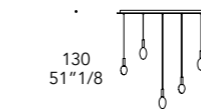

SASSI LAMPADARIO

Design · Riccardo Lucatello

1

2

SUPPORTO SUPPORT | 1

Vetro con led incassati
Glass with led inside

5W GU5.3 12V 2700K

Specchio
Mirror

ELEMENTI ELEMENTS | 2

Vetro di Murano
Murano Glass

Trasparente e oro
Transparent and gold

1 element

Ø 14 ;
5''1/2"

5 elements

40
15''3/4

120
47''1/4

8 elements

40
15''3/4

120
47''1/4

15 elements

40
15''3/4

120
47''1/4

16 elements

Ø 80
31''1/2

27 elements

Ø 130
51''1/8

41 elements

Ø 148
58''1/4