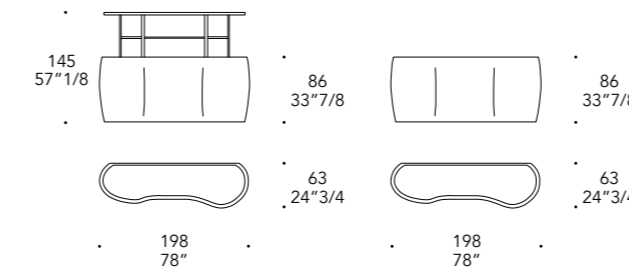

STRUTTURA STRUCTURE | 1

Laccato opaco
Matt lacquered

Colori di serie
Standard colours

Metallo Metal		
finitura/finish	105M Ottone dark sat 105M Satin dark brass	104M Ottone satinato 104M Satin brass
	101M Titanium satinato 101M Satin titanium	102M Titanium dark sat 102M Satin dark titanium

TOP | 2

Vetro marmo
Marble glass

Calacatta	Calacatta Oro	Di Cesare	Emperador Dark
Grey S. Laurent	Grigio Carnico	Onice Bianco	Onice Oro
Onice Verde	Onice Pesca	Orange Black	Sahara
Zebrino	Amani Daino	Amani Grigio