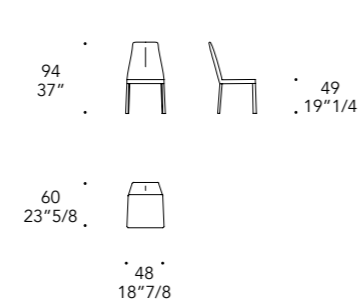

NUVOLA

NUVOLA ALTA