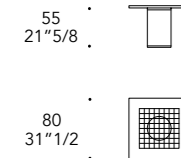

TAU 40 STEEL SCACCHI

Design · Riccardo Lucatello

1

2

TOP | 1

Legno in tinta con la base con inserto a scacchiera in vetro marmo
Wood in same finish as the base and inlay in Marble glass with chessboard design

Di Cesare Onice Bianco

sp./thick 40 mm.

BASE | 2

finitura/finish

104M Ottone satinato 104M Satin brass	105M Ottone dark satinato 105M Satin dark brass
101M Titanium satinato 101M Satin titanium	102M Titanium dark satinato 102M Satin dark titanium

TAU 40 STEEL VETRO

Design · Riccardo Lucatello

1

2

3

4

Giunzione in acciaio lucido
Junction in shiny steel

TOP | 1

Vetro Glass

sp./thick 10 mm.
bisello/bevel 45 °

Bronzo Bronze

PIASTRA PLATE | 2

Metallo Metal

finitura/finish

104M Ottone satinato
104M Satin brass

BASE | 3

finitura/finish

105M Ottone dark lucido
105M Shiny dark brass

INSERTO BASE BOTTOM SECTION | 4

finitura/finish

104M Ottone opaco
104M matt brass