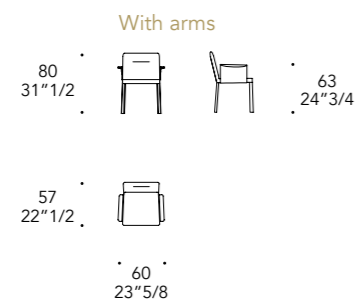

NUVOLA

NUVOLA ALTA