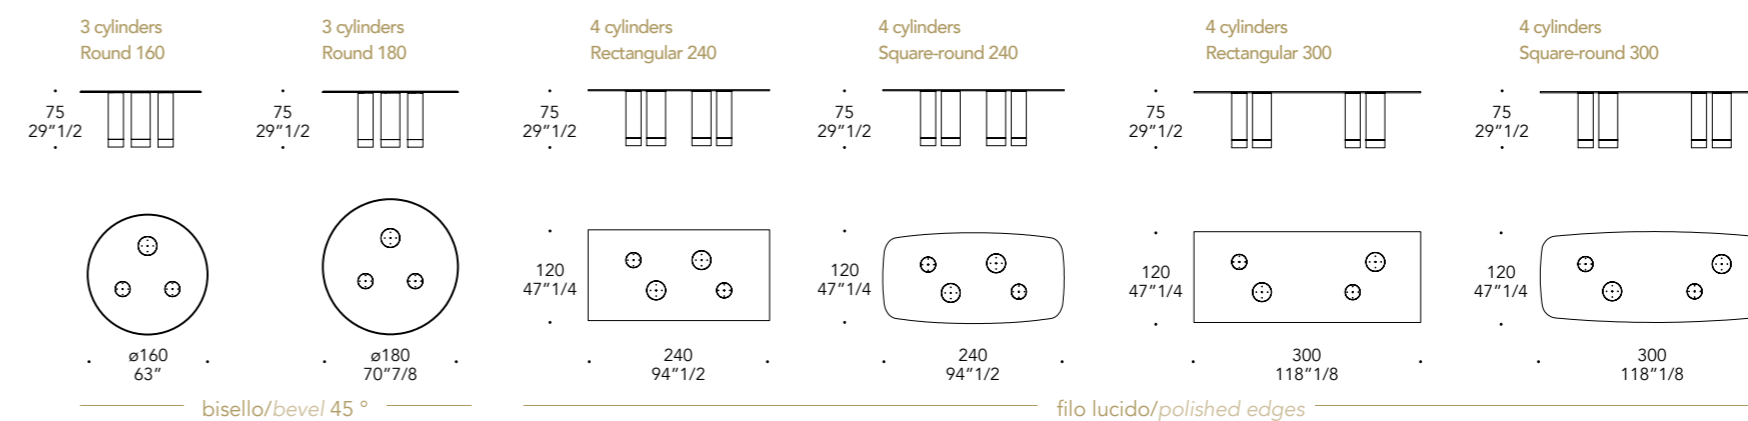

VETRO E VETRO MARMO GLASS MARBLE GLASS