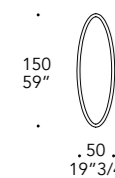

ELLIPSE SPECCHIO

Design · Reflex

SPECCHIO MIRROR | 1

sp./thick 5 mm.
bisello/bevel 40 mm

Vetro
Glass

Specchio
Mirror

HANG SPECCHIO

Design · Reflex

AGGANCIO HANGING SYSTEM | 1

Cordini e supporti
Cables and supports

Acciaio
Steel

SPECCHIO MIRROR | 2

sp./thick 5 mm.
bisello/bevel 45 °

Vetro
Glass

Specchio
Mirror