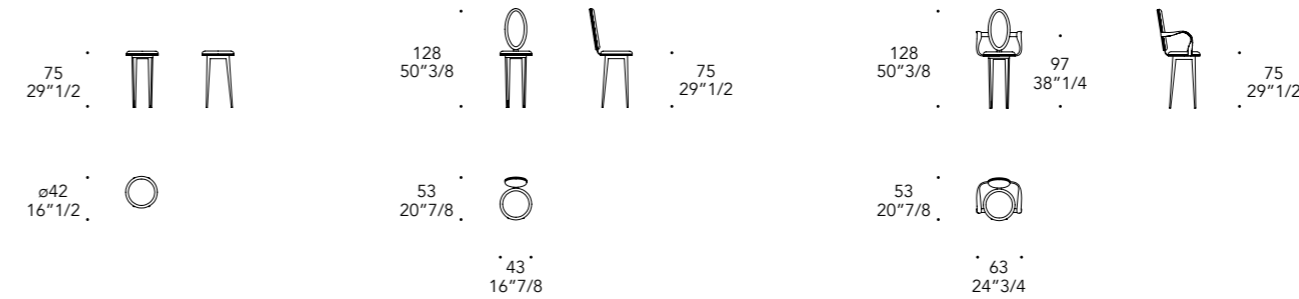

STRUTTURA STRUCTURE |

Legno laccato lucido
Shiny lacquered Wood

01 Bianco

02 Latte

17 Fumo

19 Nero Beluga

OPTIONAL |
- Meccanismo girevole
- Turning mechanism