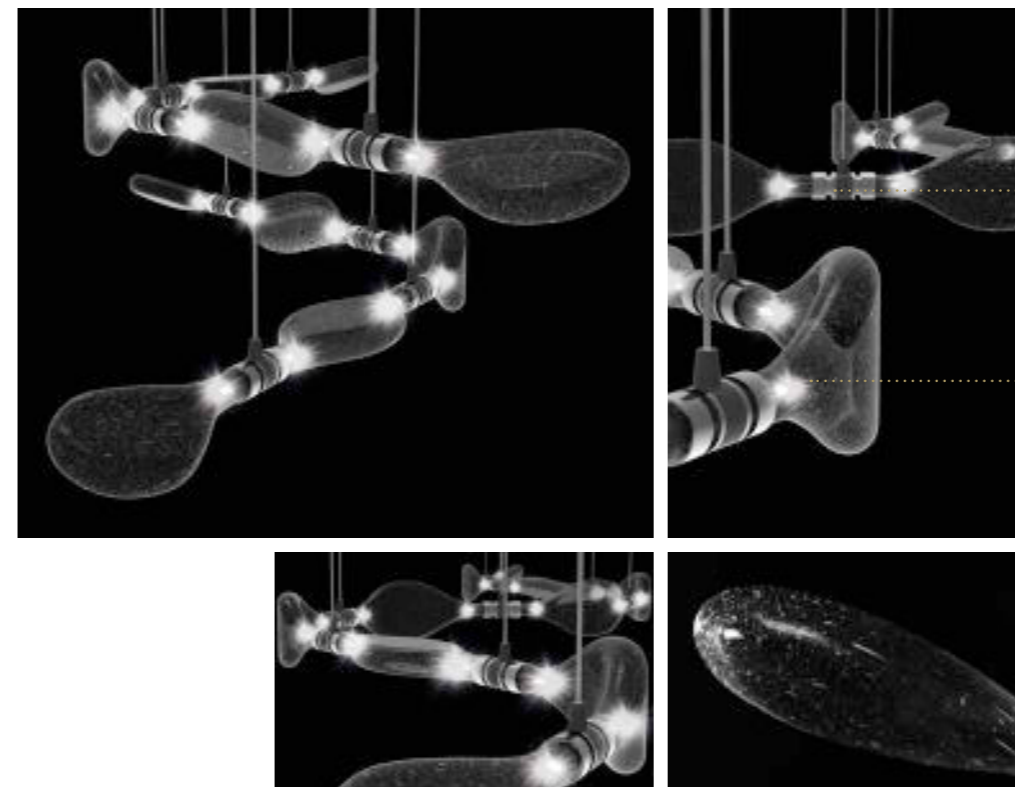

FIREFLY

Design · Emanuele Missaglia

STRUTTURA STRUCTURE | 1

3 moduli componibili in vetro soffiato
3 modules to be combined in blown glass

Trasparente con bolle
Transparent with bubbles

GIUNTO JOINT | 2

Metallo Metal

Cromato lucido
Shiny chrome

- Led interno / Led inside
1,2W G4 12V 2700-3000K