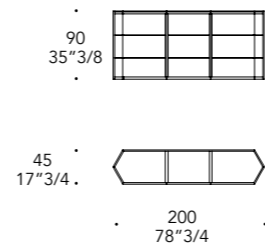

finitura/finish

101M Titanium satinato
101M Satin titanium

104M Ottone satinato
104M Satin brass

107M Rame
107M Copper

MANIGLIA HANDLE | 3

DOMUS BUFFET

Design · Riccardo Lucatello

STRUTTURA STRUCTURE | 1