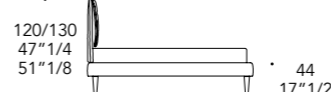

SEGNO LETTO

Design · *pininfarina*

1

3

2

PIEDINI FEET | 3

Metallo
Metal

finitura/finish

101M Titanium satinato
101M Satin titanium

104M Ottone satinato
104M Satin brass

TESTIERA HEADBOARD | 1

Rivestimento Esterno in
External Upholstery in:

Pelle
Leather

MATERIAL SHEET- B

CAT C
Nabuk
Colorata

Tessuto
Fabric

MATERIAL SHEET- A

Extra Amsterdam

Rivestimento interno trapuntato
Internal Upholstery with quilting:

Pelle
Leather

MATERIAL SHEET- B

CAT C
Nabuk
Colorata

Tessuto trapuntato
Quilting fabric

MATERIAL SHEET- A

Super
Extra
Luxury

GIROLETTO BEDFRAME | 2

Rivestimento esterno in
External upholstery in:

Pelle
Leather

MATERIAL SHEET- B

CAT C
Nabuk
Colorata

Tessuto
Fabric

MATERIAL SHEET- A

Extra Amsterdam

SOFT LETTO

Design · Riccardo Lucatello

1

2

3

TESTIERA HEADBOARD | 1

Rivestita in
Upholstery in:

Tessuto
Fabric

MATERIAL SHEET- A

Extra Amsterdam

Pelle
Leather

MATERIAL SHEET- B

Naturale
Nabuk

Dettaglio in
Detail on the back in:

Acciaio lucido
Shiny steel.

GIROLETTO BEDFRAME | 2

Rivestita in
Upholstery in:

Tessuto
Fabric

MATERIAL SHEET- A

Extra Amsterdam

Pelle
Leather

MATERIAL SHEET- B

Naturale
Nabuk

PIEDINI FEET | 3

Legno
Wood

Rovere Beluga
Oakwood Beluga

Noce Canaletto
Canaletto walnut

Testiere con meccanismo di regolazione in varie posizioni
Headboards with mechanism to adjust them in various position