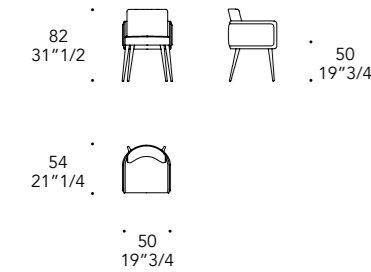

OPTIONAL |

Per cover esterna
For external cover

- Trapuntatura Emerald, San Marco, Diamond, Fly, Hexagon
- Emerald, San Marco, Diamond, Fly, Hexagon quilting