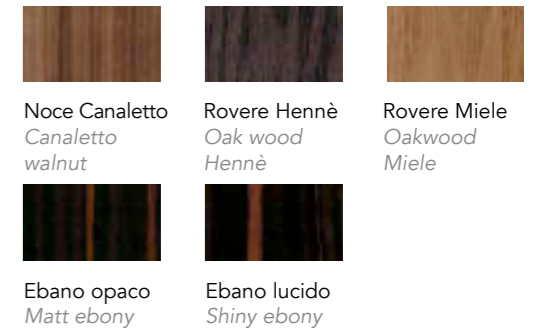

ZOCCOLO PLINTH | 3

Vetro Glass

Specchio fumé
Smoked mirror

VETRO GLASS

BAMBOO 72 BEVEL WOOD

Design · Tulczinsky

TOP | 1

Bevel wood legno
Bevel wood
sp./thick 40 mm.