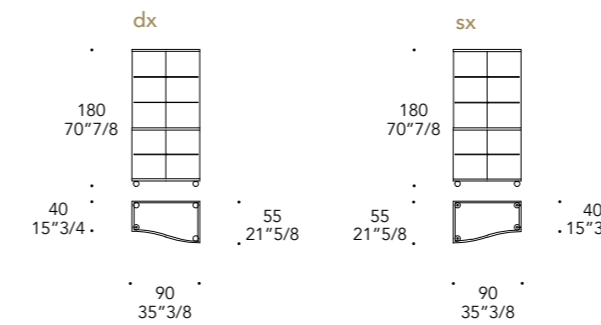

01 Bianco

19 Nero Beluga

Noce
Walnut

Wengè
Wengé

finitura/finish

Alluminio opaco
Matt aluminium colour

- OPTIONAL |**
- Impianto 2 faretti Led
 - 2 faretti aggiuntivi
 - schiena in vetro sabbato
 - Lighting system with 2 Led spots
 - 2 additional spotlights
 - back in sandblasted glass