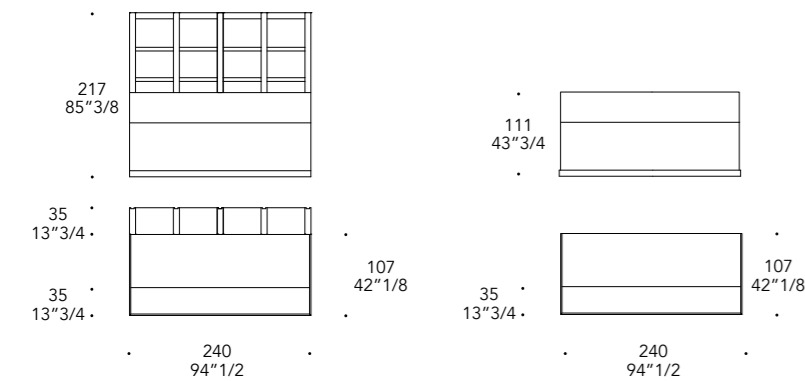

PEDANA PLATFORM | 2

Vetro verniciato
Lacquered glass

19 Nero Beluga

Come libreria
Matching the
shelves-unit

MATERIAL SHEET-D

BANCONE COUNTER | 1

Vetro
Glass

Extrachiaro acidato e bocciardato
Extra clear etched and bush hammered