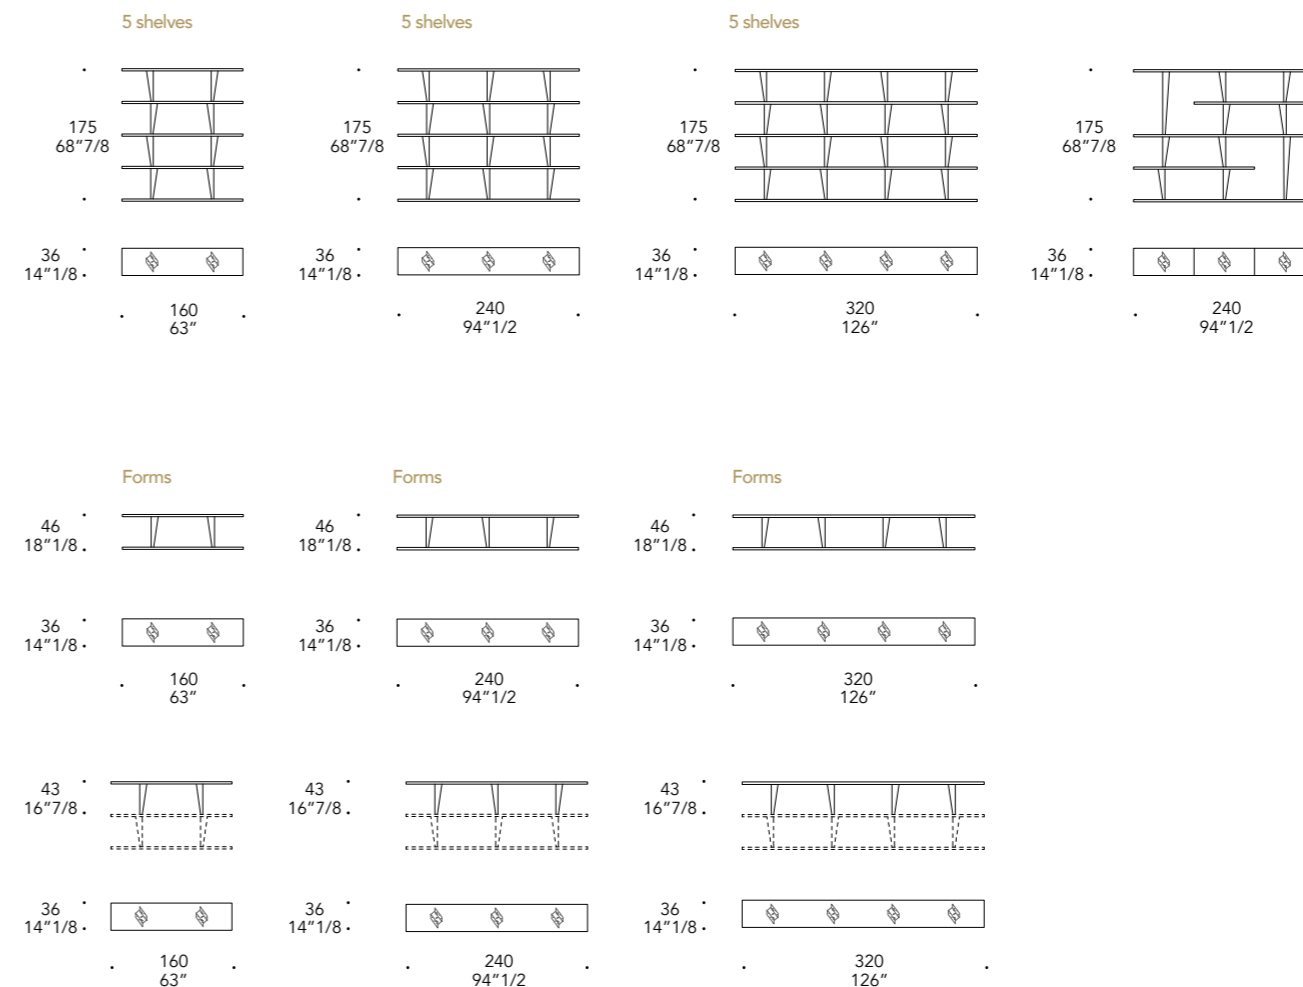

PRISMA LIBRERIA

Design · Riccardo Lucatello

MENSOLE SHELVES | 1

Legno laccato opaco
Matt lacquered wood

sp./thick 30 mm.

Colori di serie
Standard colours

Noce Canaletto
Canaletto walnut

DIVISORI DIVISIONS | 2

Lamiera piegata
Metal divisions

108M Grafite
108M Graphite

104M Ottone satinato
104M Satin brass

105M Ottone dark satinato
105M Satin dark brass

101M Titanium satinato
101M Satin titanium

102M Titanium dark satinato
102M Satin dark titanium

109M Acciaio graffiato
109M Scratchy steel