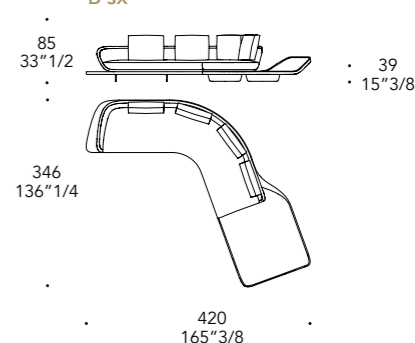

104M Ottone satinato
104M Satin brass

Model D

schienale back
H 65 cm
seduta seat
H 39 cm

A dx

A sx

B dx

B sx

C dx