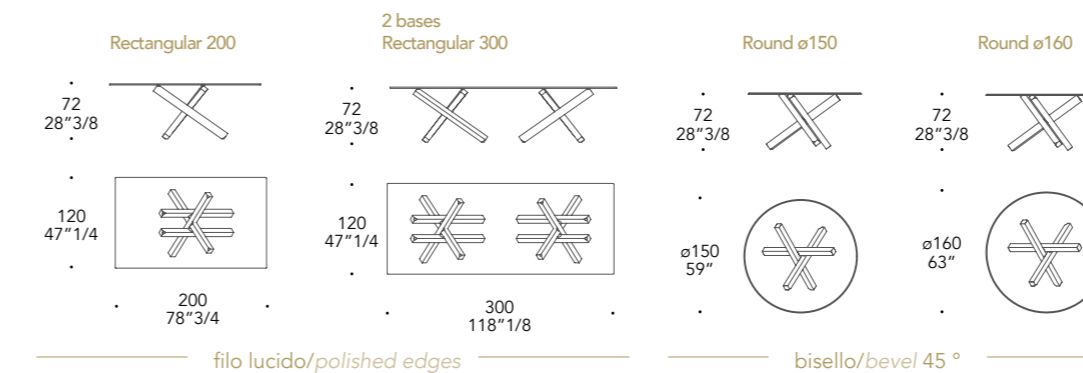

VETRO GLASS

filo lucido/polished edges

bisello/bevel 45°

TOP | 1

Vetro
Glass

sp./thick 15mm.
bisello/bevel 45°
filo lucido/polished edges

Trasparente
Transparent

BASE | 2

Vetro
Glass

Craquelè extrachiaro
Extra clear crackled