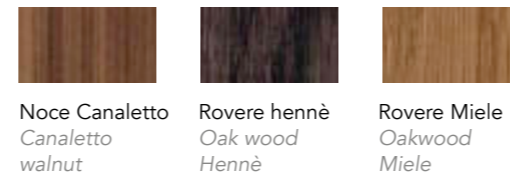

Design · Riccardo Lucatello

3 cassetti orientabili
Swivelling chest with 3 drawers

TOP | 1

Bevel wood laccato opaco
Matt lacquered bevel wood

Bevel wood legno
Bevel wood

BASE | 2

Metallo
Metal

SUPPORTO SUPPORT | 3