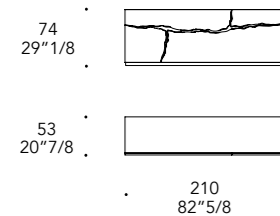

104M Ottone satinato
104M Satin brass

JAZZ TV | MEGA JAZZ TV

Design · Reflex

Portata massima 80 Kg
Max admissible load 80 Kg

STRUTTURA STRUCTURE | 1

Vetro
Glass

sp./thick 24 mm.

Trasparente
Transparent