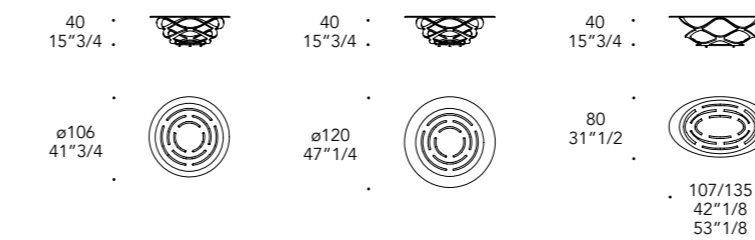

1

2

1

2

TOP | 1

Vetro
Glass

sp./thick 12 mm.
bisello/bevel 45 °

Trasparente
Transparent

BASE | 2

Vetro curvato
Curved glass

sp./thick 15 mm.

Extrachiaro
Extra clear

19 Nero beluga
Extrachiaro Acidato
Extra clear etched

Vetro verniciato o acidato verniciato
Lacquered or etched lacquered glass

Colori di serie
Standard colours

MATERIAL SHEET-D