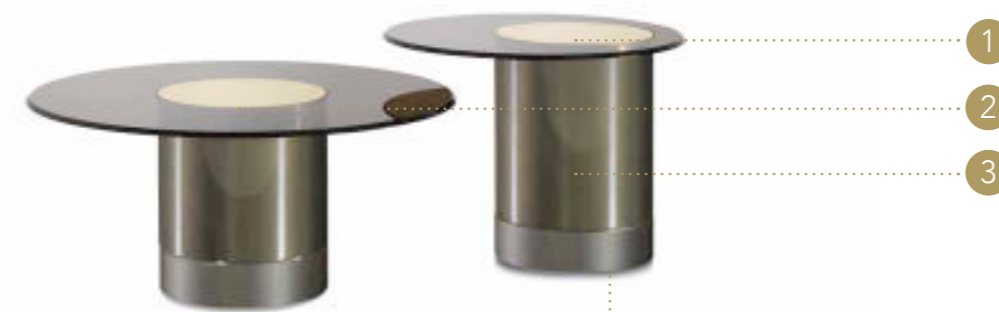

TAU 40 STEEL VETRO

Design · Riccardo Lucatello

1

2

3

4

Giunzione in acciaio lucido
Junction in shiny steel