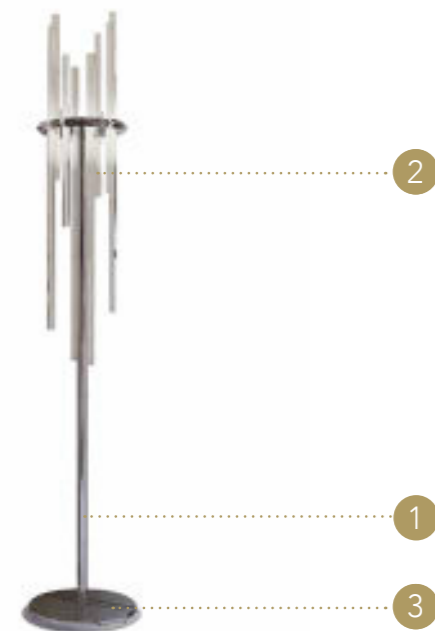

COMETE PIANTANA

Design · Reflex