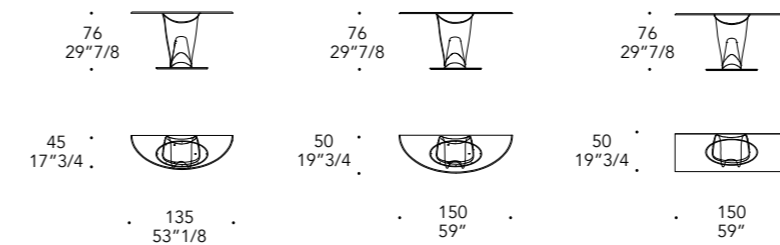

PARENTESIS CONSOLE

Design · Tulczinsky

TOP | 1

Vetro Glass

sp./thick 15 mm.
bisello/bevel 45 °

Trasparente
Transparent

Extrachiaro
Extra clear

BASE | 2

Materiale composito
Composite material

105M Ottone dark satin
105M Satin dark brass

104M Ottone satinato
104M Satin brass

101M Titanium satinato
101M Satin titanium

102M Titanium dark satinato
102M Satin dark titanium

ZOCCOLO PLINTH | 3

Vetro Glass

Specchio fumè
Smoked mirror

CONSOLE
CONSOLES