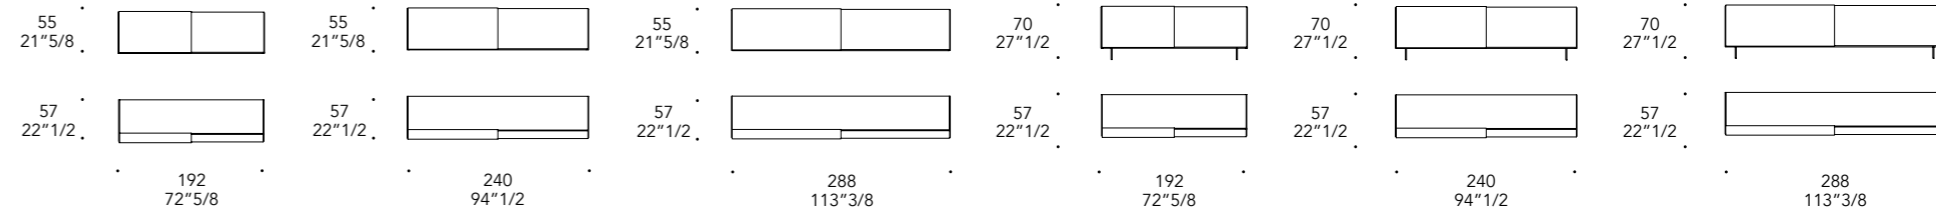

101M Titanium satinato
101M Satin titanium

104M Ottone satinato
104M Satin brass

Vetro
Glass

Trasparente
Transparent

sp./thick 15 mm.

STRUTTURA STRUCTURE | 1

Legno rivestito in vetro
verniciato o acidato
verniciato
Wood covered in
lacquered or etched
lacquered glass