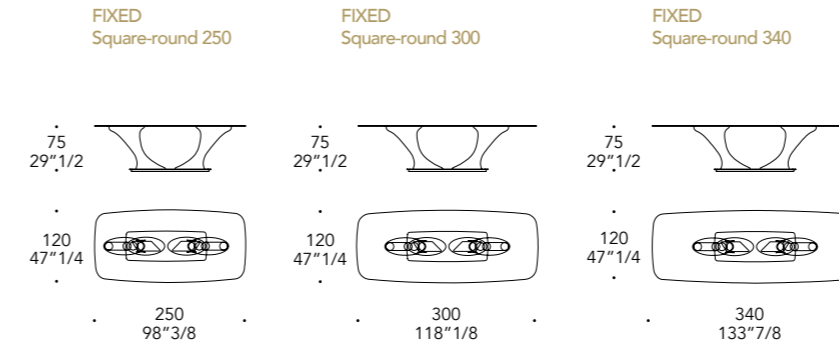

VETRO E VETRO MARMO GLASS MARBLE GLASS