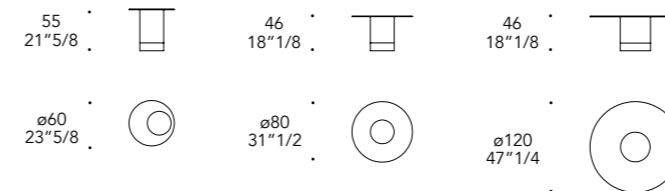

TOP | 1

Vetro Glass

sp./thick 10 mm.
bisello/bevel 45 °

Bronzo Bronze

PIASTRA PLATE | 2

Metallo Metal

finitura/finish

104M Ottone satinato
104M Satin brass

BASE | 3

finitura/finish

105M Ottone dark lucido
105M Shiny dark brass

INSERTO BASE BOTTOM SECTION | 4

finitura/finish

104M Ottone opaco
104M matt brass