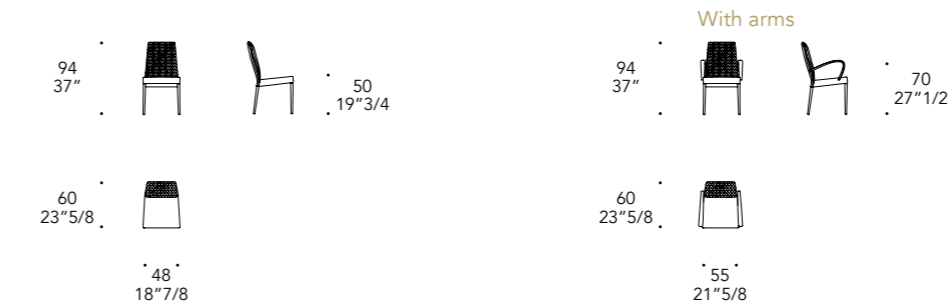

SCHIENALE E SEDUTA | 1 BACK AND SEAT

Rivestimento in
Upholstery in:

- Tessuto Fabric: MATERIAL SHEET-A
- Extra Amsterdam: MATERIAL SHEET-A
- Velluto Velvet: MATERIAL SHEET-A
- Pelle Leather: MATERIAL SHEET-B
- Naturale Nabuk: MATERIAL SHEET-B

GAMBE LEGS | 2

Legno laccato lucido e opaco
Lacquered shiny and matt wood

19 Nero Beluga

Rovere Beluga

Noce canaletto
Canaletto walnut

Rivestimento come seduta
Upholstery as the seat

- Tessuto Fabric: MATERIAL SHEET-A
- Extra Amsterdam: MATERIAL SHEET-A
- Velluto Velvet: MATERIAL SHEET-A
- Pelle Leather: MATERIAL SHEET-B
- Naturale Nabuk: MATERIAL SHEET-B

OPTIONAL | - 2 braccioli in finitura rovere Beluga
- 2 armrests in Oakwood Beluga finish