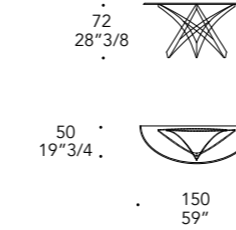

finitura/finish

KUBO CONSOLE

Design · Tulczinsky

75
29" 1/2

34
13" 3/8

120
47" 1/4

TOP | 1

Vetro marmo
Marble glass