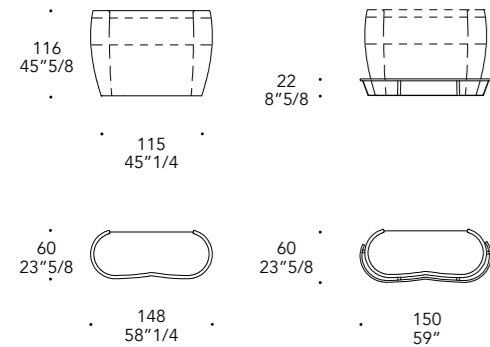

COCO DE MER BAR

Design · Riccardo Lucatello

STRUTTURA STRUCTURE | 1

Laccato opaco
Matt lacquered

Colori di serie
Standard colours

Metallo Metal		
finitura/finish	105M Ottone dark sat 105M Satin dark brass	104M Ottone satinato 104M Satin brass
	101M Titanium satinato 101M Satin titanium	102M Titanium dark sat 102M Satin dark titanium

MENSOLA SHELF | 2

Vetro
Glass

Trasparente
Transparent

RIPIANO SUPERIORE TOP SHELF | 3

Vetro verniciato o acidato
verniciato
Lacquered or etched
lacquered glass

Come struttura
Matching the structure

OPTIONAL |
- Poggiapiedi in acciaio satinato
- Footrest in satin steel