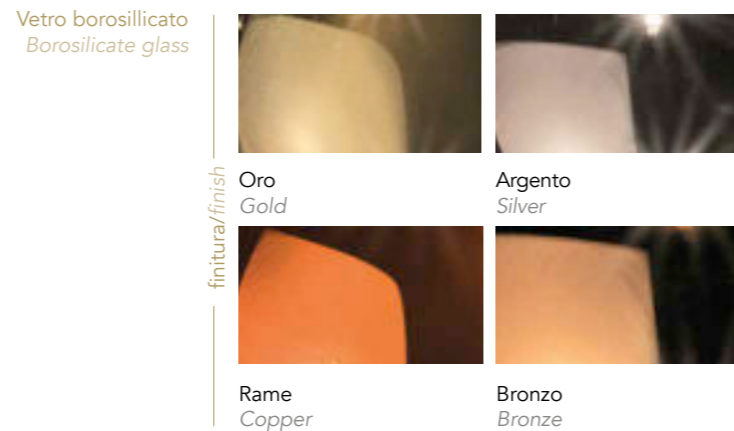

STRUTTURA STRUCTURE | 1

SFERE SPHERES | 2

- Led interno / Led inside
3,5W G9 110-240V 3000K