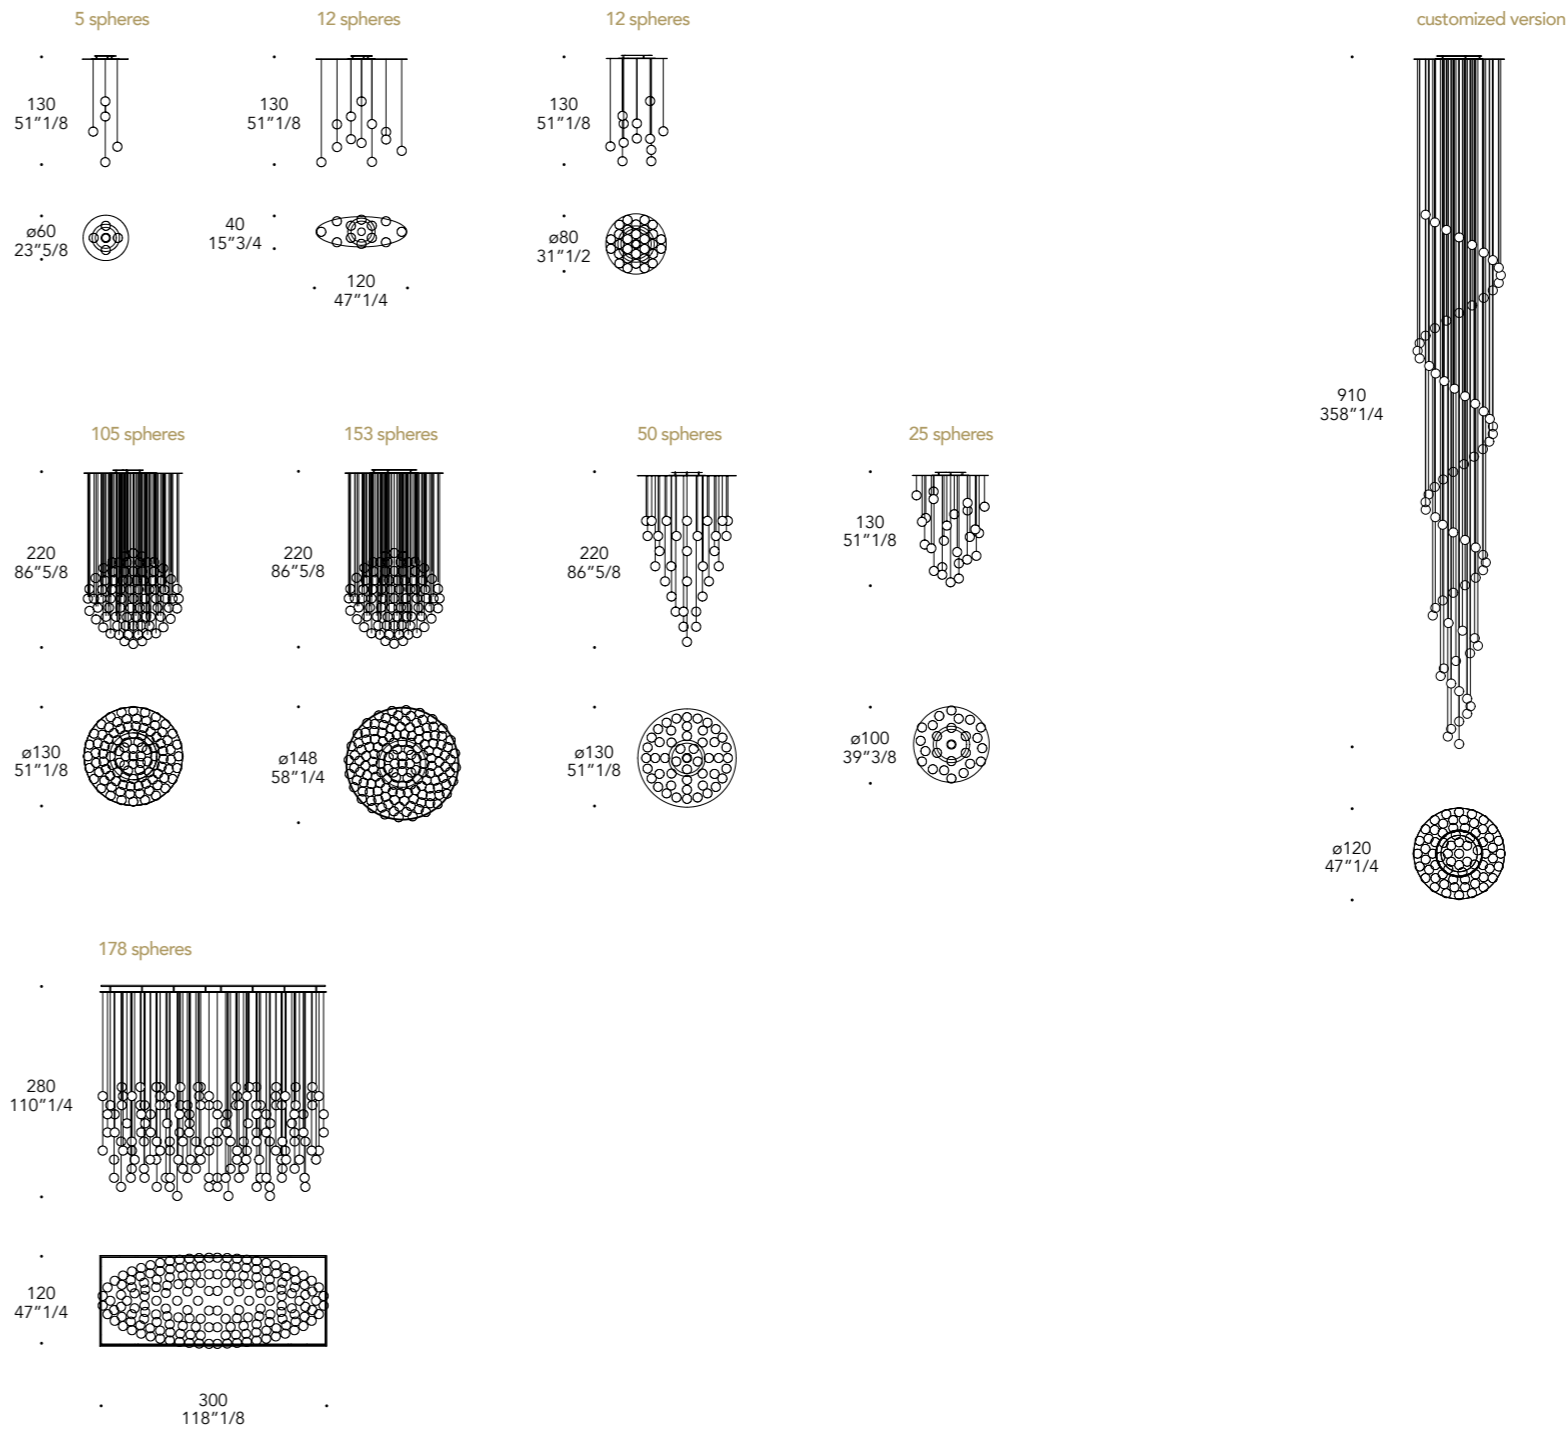

BULLES LAMPADARIO

Design · Reflex

Lavorazione torchon su vetro borosilicato
Torchon finish on the borosilicate glass

SUPPORTO SUPPORT | 1

Vetro verniciato
Lacquered glass

Bianco
White

Nero
Black

Specchio
Mirror

SFERE SPHERES | 2

Vetro borosilicato liscio
Smooth borosilicate glass

- Led interno Led inside
1x 1,2W G4 12V 2700-3000K

Trasparente

Blu

Alessandrite

Ambr

Giallo

Verde

Rubino

Bianco

Nero

Ambr Iridium

OPTIONAL | - Cornice di tamponamento tra soffitto e supporto
- Closing frame between ceiling and plate