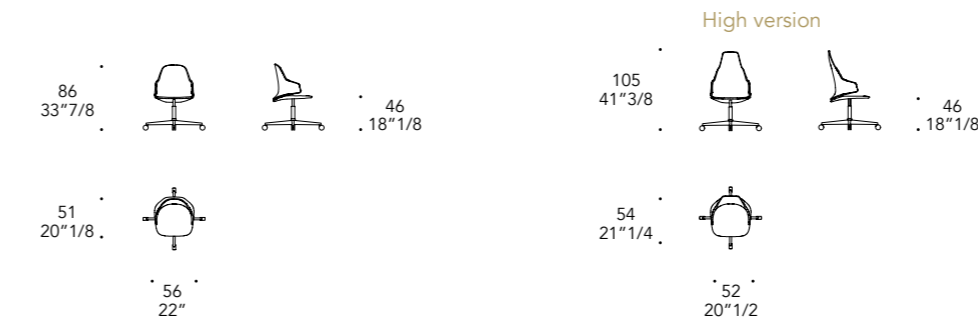

SEDUTA E SCOCCA | SEAT AND SHELL

Rivestimento Esterno in
External Upholstery in:

Pelle
Leather

MATERIAL SHEET- B

CAT C
Nabuk
Colorata

Rivestimento interno trapuntato in
Internal quilted upholstery in:

Pelle
Leather

MATERIAL SHEET- B

CAT C
Nabuk
Colorata

Tessuto trapuntato
Quilting fabric

MATERIAL SHEET- A

Super
Extra
Luxury

BASE |

Metallo
Metal

finitura/finish

105M Ottone dark sat
105M Satin dark brass

104M Ottone satinato
104M Satin brass

Alluminio lucido
Shiny Aluminium