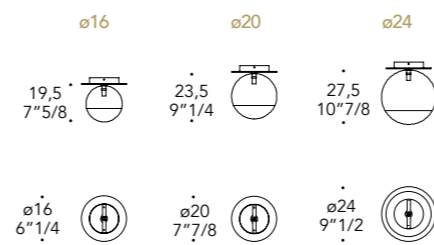

BULLES CEILING XL LAMP

Design · Reflex

SUPPORTO SUPPORT | 1

Metallo
Metal

100M Bronze
100M Bronze