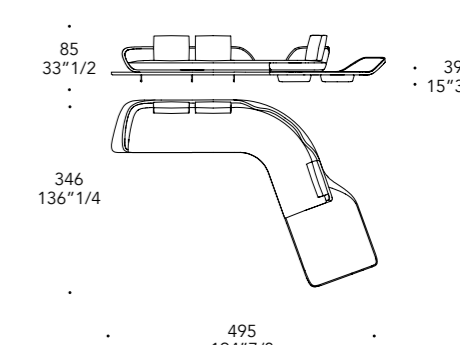

SEGNO SOFA CHAISE LONGUE

Design *pininfarina*

PIATTAFORMA PLATFORM | 3

Legno
Wood

STRUTTURA STRUCTURE | 1

Legno imbottito rivestito in
Padded wood upholstery in:

Tessuto
Fabric

MATERIAL SHEET-A

Super
Extra
Luxury

MATERIAL SHEET-A

Pelle
Leather

MATERIAL SHEET-B

CAT C
Nabuk
Colorata

CUSCINI DI SEDUTA E SCHIENALE SEAT AND BACK CUSHIONS | 2

Rivestito in
Upholstery in:

Tessuto
Fabric

MATERIAL SHEET-A

Super
Extra
Luxury

MATERIAL SHEET-A

Pelle
Leather

MATERIAL SHEET-B

CAT C
Nabuk
Colorata

CHAISE LONGUE | 4

Legno imbottito rivestito in
Padded wood upholstery in:

Pelle con trapuntatura Segno
Leather with Segno quilting

MATERIAL SHEET-B

CAT C
Nabuk

PIEDINI FEET | 5

Metallo
Metal

schienale back
H 65 cm
seduta seat
H 39 cm

A dx

A sx

B dx

B sx

C dx

C sx

D dx

D sx