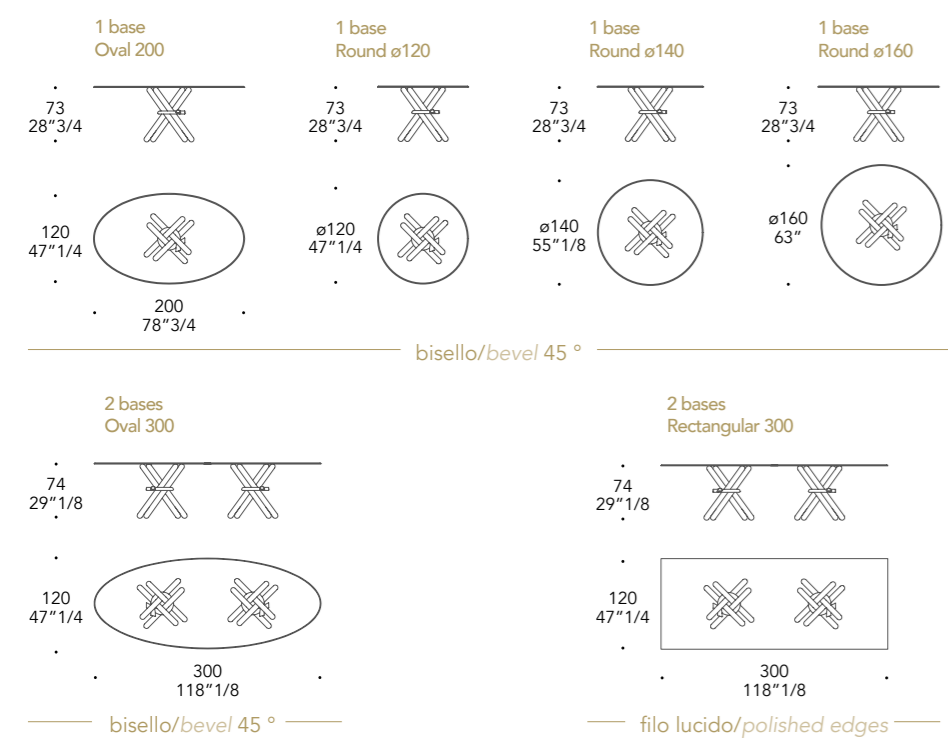

ARLEQUIN 72

Design · Maurice Barilone

TOP | 1

sp./thick 15 mm.
sp./thick 12 mm.
bisello/bevel 45 °
filo lucido/polished edges

Vetro Glass

Trasparente
Transparent

VETRO GLASS

BASE | 2