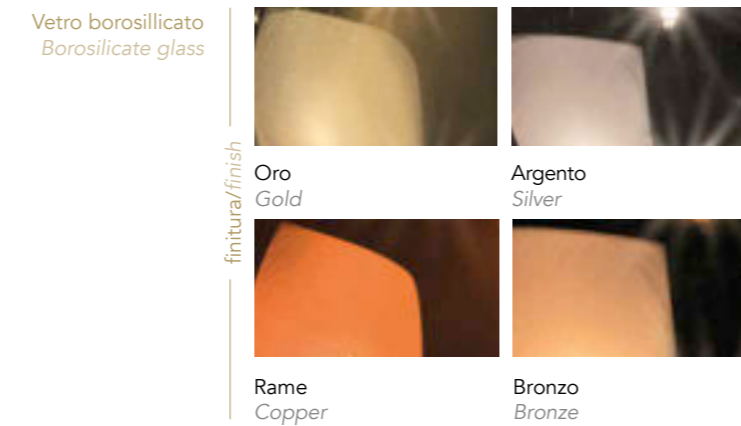

SFERA SPHERE | 3

- Led interno / Led inside
3,5W G9 110-240V 3000K