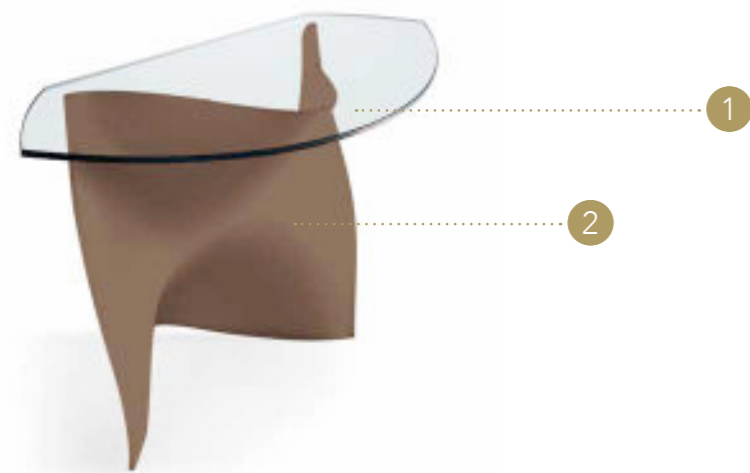

GAUDI CONSOLE

Design · Dietmar Joester

TOP | 1

Vetro
Glass

sp./thick 15 mm.
filo lucido/polished edges

Trasparente
Transparent

BASE | 2

Vetro sabbaiato
Sandblasted glass

sp./thick 10 mm.

Extrachiaro
Extra clear

Fumé
Smoked

Bronzo
Bronze

Vetro verniciato o acidato verniciato
Lacquered or etched lacquered glass

Colori di serie
Standard colours

MATERIAL SHEET- D