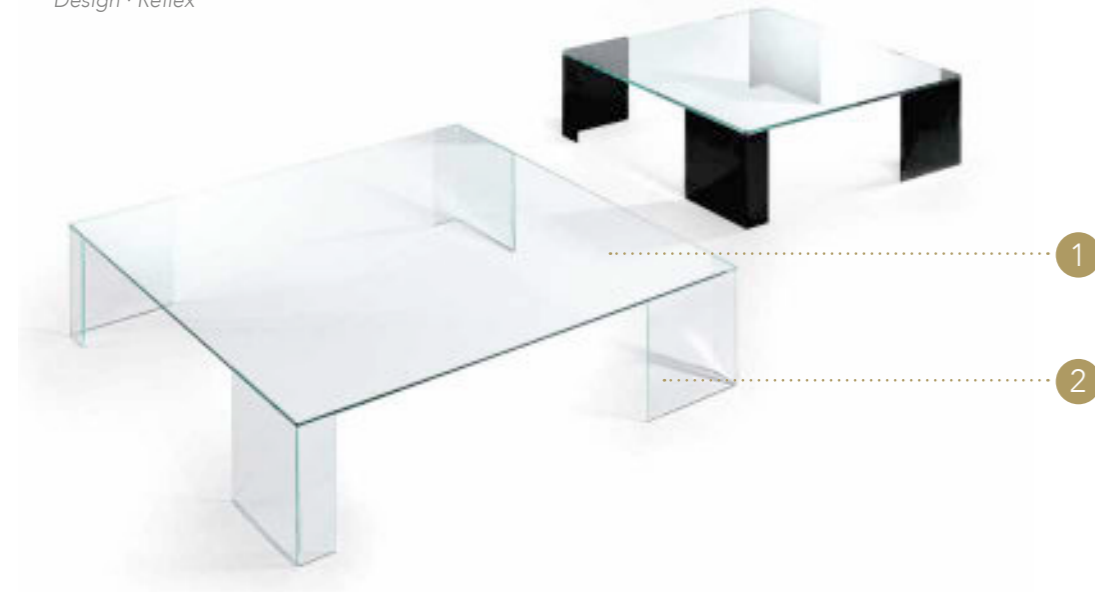

ELLE 40

Design · Reflex

1

2

TOP | 1

Vetro Glass

sp./thick 10 mm.

Extrachiaro Extra clear

GAMBE LEGS | 2

sp./thick 10 mm.

Vetro Glass

Extrachiaro Extra clear

Vetro verniciato o acidato verniciato
Lacquered or etched lacquered glass

MATERIAL SHEET-D

Colori di serie
Standard colours