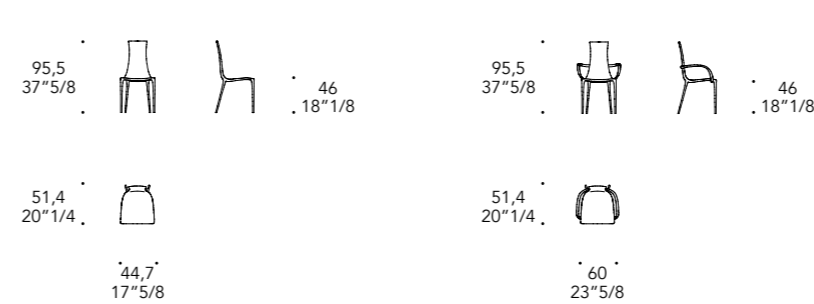

JESSICA

Design · Gino Carollo

STRUTTURA STRUCTURE | 1

Metallo schiumato rivestito in
Foamed metal covered in:

- Pelle
  Leather MATERIAL SHEET- B
- CAT C
  Nabuk
  Colorata
  Dune