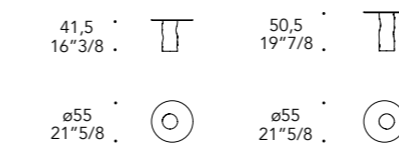

Argento
Silver

Oro
Gold

Rame
Copper

OPTIONAL |

Portaoggetti
Plate

finitura/finish

100M Bronze
100M Bronze

ELLE 40