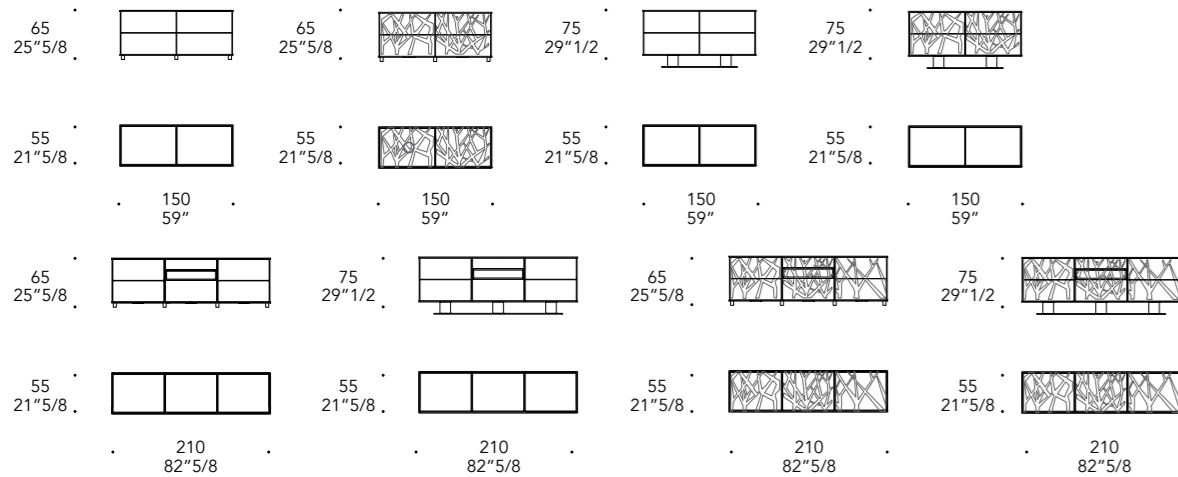

Trapuntatura Emerald
Quilting Emerald

Legno laccato opaco
Lacquered matt wood

In tinta con pelle
Same color of leather

ONIS BUFFET

Design · Tulczinsky

DECORAZIONE TREE
TREE DECORATION

TOP | 1

Vetro
Glass