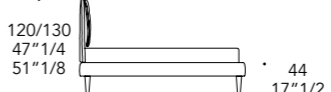

SEGNO LETTO

Design · *pininfarina*

1

3

2

PIEDINI FEET | 3

Metallo
Metal

finitura/finish

101M Titanium satinato
101M Satin titanium

104M Ottone satinato
104M Satin brass

TESTIERA HEADBOARD | 1

Rivestimento Esterno in
External Upholstery in:

Pelle
Leather

MATERIAL SHEET- B

CAT C
Nabuk
Colorata

Tessuto
Fabric

MATERIAL SHEET- A

Extra Amsterdam

Rivestimento interno trapuntato
Internal Upholstery with quilting:

Pelle
Leather

MATERIAL SHEET- B

CAT C
Nabuk
Colorata

Tessuto trapuntato
Quilting fabric

MATERIAL SHEET- A

Super
Extra
Luxury

GIROLETTO BEDFRAME | 2

Rivestimento esterno in
External upholstery in:

Pelle
Leather

MATERIAL SHEET- B

CAT C
Nabuk
Colorata

Tessuto
Fabric

MATERIAL SHEET- A

Extra Amsterdam

SOFT LETTO

Design · Riccardo Lucatello

1

2

3

TESTIERA HEADBOARD | 1

Rivestita in
Upholstery in:

Tessuto
Fabric

MATERIAL SHEET- A

Extra Amsterdam

Pelle
Leather

MATERIAL SHEET- B

Naturale
Nabuk

Dettaglio in
Detail on the back in:

Acciaio lucido
Shiny steel.

GIROLETTO BEDFRAME | 2

Rivestita in
Upholstery in:

Tessuto
Fabric

MATERIAL SHEET- A

Extra Amsterdam

Pelle
Leather

MATERIAL SHEET- B

Naturale
Nabuk

PIEDINI FEET | 3

Legno
Wood

Rovere Beluga
Oakwood Beluga

Noce Canaletto
Canaletto walnut

Testiere con meccanismo di regolazione in varie posizioni
Headboards with mechanism to adjust them in various position