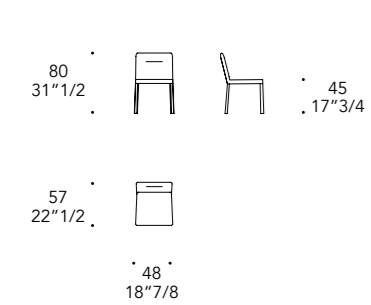

NUVOLA

NUVOLA ALTA