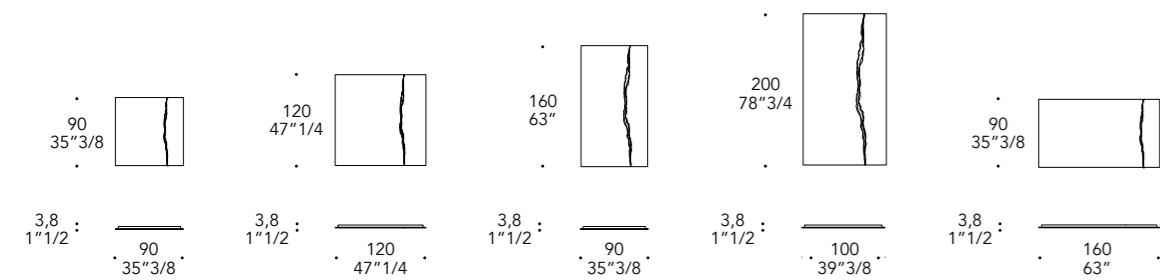

IMPACT SPECCHIO

Design · Reflex

1

2

DECORO DECORATION | 1

Decoro sagomato laccato
Decor lacquered wood

Oro
Gold

104M Ottone satinato
104M Satin brass

SPECCHIO MIRROR | 2

Vetro
Glass

sp./thick 6 mm.

Specchio extrachiaro
Extra clear mirror

OPTIONAL |

- Illuminazione Led
- Led lighting