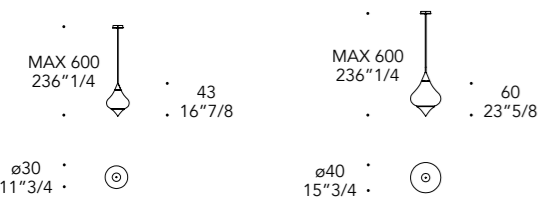

SUPPORTO SUPPORT | 2

Metallo
Metal

Cromato
Chromed

- Sistema Led / Led system
7W GU10 110-240V 2700-3000K