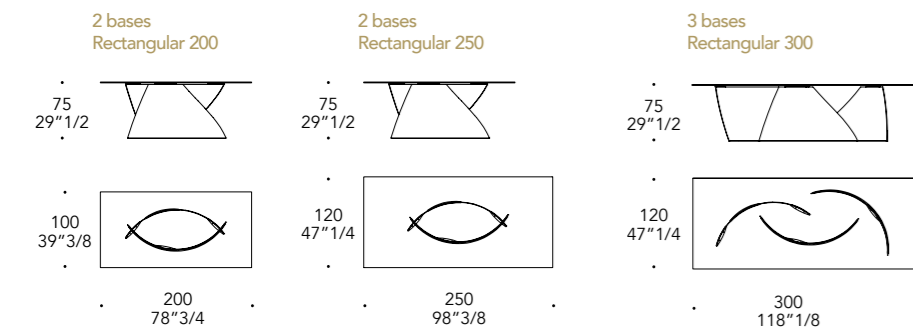

VETRO GLASS