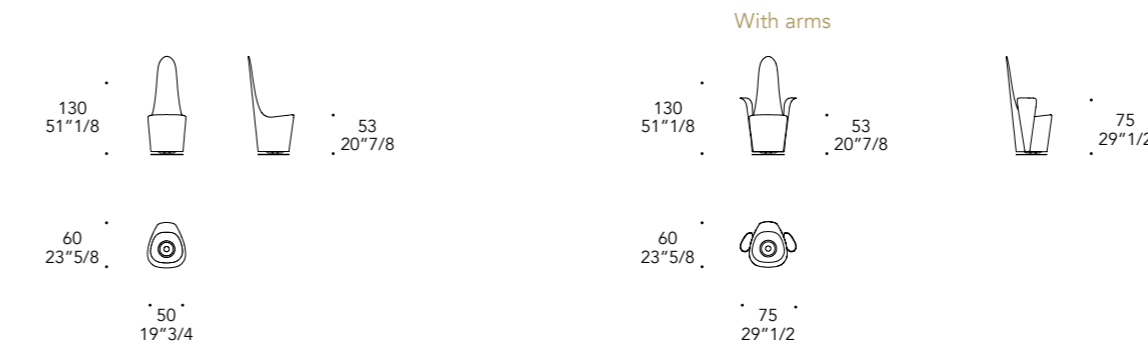

STRUTTURA STRUCTURE | 1

Rivestimento in
Upholstery in:

Tessuto
Fabric

MATERIAL SHEET- A

Extra Amsterdam

Velluto
Velvet

MATERIAL SHEET- A

Pelle
Leather

MATERIAL SHEET- B

CAT C
Nabuk
Colorata
Dune

OPTIONAL | - Piastra girevole magnetica
- Braccioli rivestiti in tinta
- Magnetic turning base
- Upholstery armrests