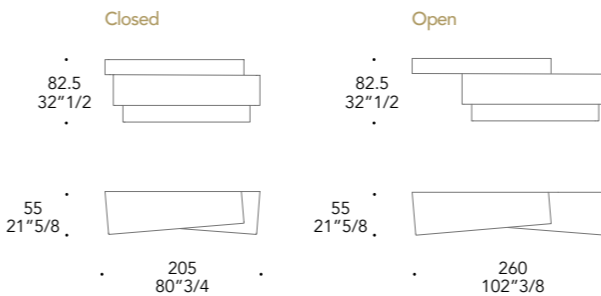

Colori di serie
Standard colours

Rovere Hennè
Oak wood Hennè

Ebano lucido
Shiny ebony

- Illuminazione Led con touch system
- Led Lighting system with touch system

SLIDE BUFFET

Design · Gino Carollo

1 anta a ribalta e 1 cassetto
1 folding door and 1 drawer