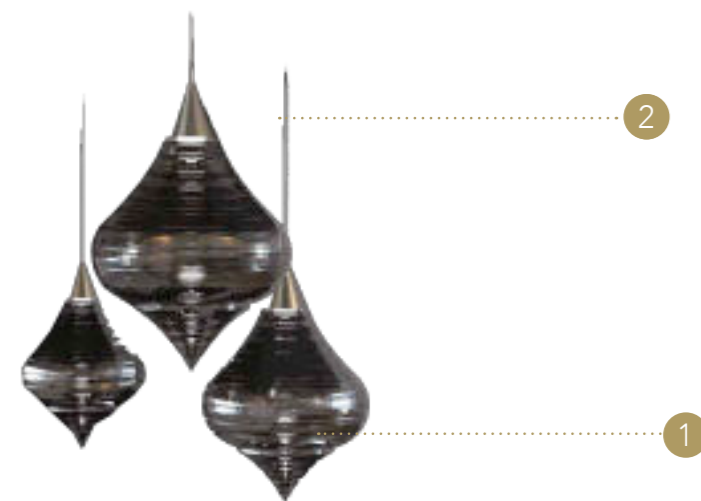

SHEHERAZADE

Design · Tulczinsky