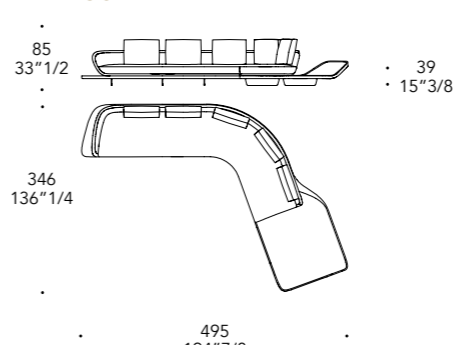

SEGNO SOFA CHAISE LONGUE

Design *pininfarina*

PIATTAFORMA PLATFORM | 3

Legno
Wood

STRUTTURA STRUCTURE | 1

Legno imbottito rivestito in
Padded wood upholstery in:

Tessuto
Fabric

MATERIAL SHEET-A

Super
Extra
Luxury

MATERIAL SHEET-A

Pelle
Leather

MATERIAL SHEET-B

CAT C
Nabuk
Colorata

CUSCINI DI SEDUTA E SCHIENALE SEAT AND BACK CUSHIONS | 2

Rivestito in
Upholstery in:

Tessuto
Fabric

MATERIAL SHEET-A

Super
Extra
Luxury

MATERIAL SHEET-A

Pelle
Leather

MATERIAL SHEET-B

CAT C
Nabuk
Colorata

CHAISE LONGUE | 4

Legno imbottito rivestito in
Padded wood upholstery in:

Pelle con trapuntatura Segno
Leather with Segno quilting

MATERIAL SHEET-B

CAT C
Nabuk

PIEDINI FEET | 5

Metallo
Metal

schienale back
H 65 cm
seduta seat
H 39 cm

A dx

A sx

B dx

B sx

C dx

C sx

D dx

D sx