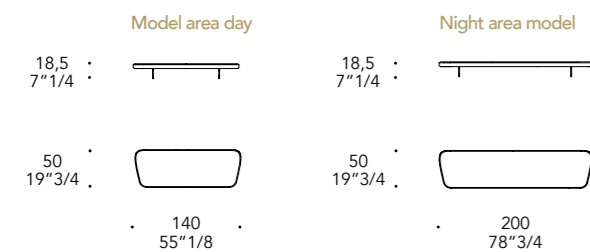

SEGNO SOFA POUF

Design · *pininfarina*

STRUTTURA STRUCTURE | 1

Legno imbottito rivestito in
Padded wood upholstery in:

Pelle con trapuntatura Segno
Leather with Segno quilring

CAT C
Nabuk

MATERIAL SHEET- B

PIATTAFORMA PLATFORM | 2

Legno
Wood

Noce canaletto
Canaletto
walnut

Rovere hennè
Oak wood
Hennè

Rovere Miele
Oakwood
Miele

Rovere Beluga
Beluga oak

104M Ottone satinato
104M Satin brass

105M Ottone dark satinato
105M Satin dark brass

101M Titanium satinato
101M Satin titanium

102M Titanium dark sat.
102M Satin dark titanium

PIEDINI FEET | 3

Metallo
Metal

101M Titanium satinato
101M Satin titanium

104M Ottone satinato
104M Satin brass