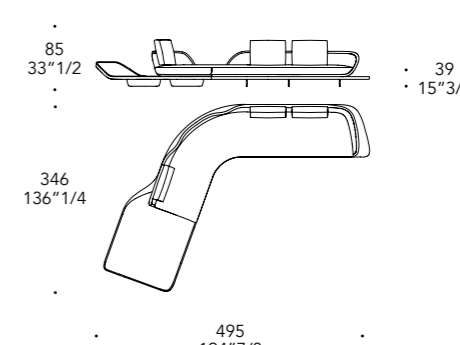

SEGNO SOFA CHAISE LONGUE

Design *pininfarina*

PIATTAFORMA PLATFORM | 3

Legno
Wood

STRUTTURA STRUCTURE | 1

Legno imbottito rivestito in
Padded wood upholstery in:

Tessuto
Fabric

MATERIAL SHEET-A

Super
Extra
Luxury

MATERIAL SHEET-A

Pelle
Leather

MATERIAL SHEET-B

CAT C
Nabuk
Colorata

CUSCINI DI SEDUTA E SCHIENALE SEAT AND BACK CUSHIONS | 2

Rivestito in
Upholstery in:

Tessuto
Fabric

MATERIAL SHEET-A

Super
Extra
Luxury

MATERIAL SHEET-A

Pelle
Leather

MATERIAL SHEET-B

CAT C
Nabuk
Colorata

CHAISE LONGUE | 4

Legno imbottito rivestito in
Padded wood upholstery in:

Pelle con trapuntatura Segno
Leather with Segno quilting

MATERIAL SHEET-B

CAT C
Nabuk

PIEDINI FEET | 5

Metallo
Metal

schienale back
H 65 cm
seduta seat
H 39 cm

A dx

A sx

B dx

B sx

C dx

C sx

D dx

D sx