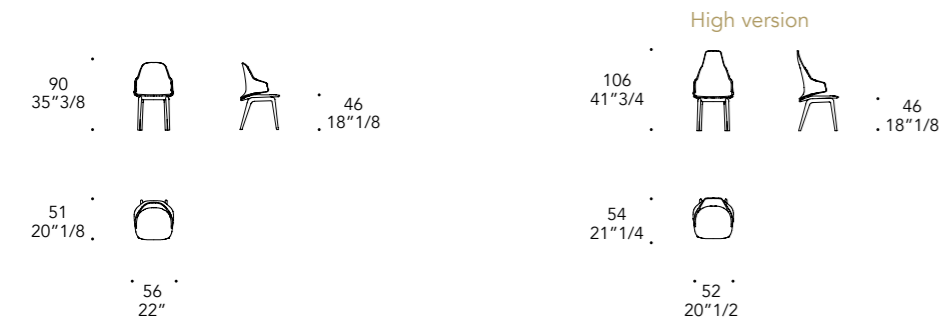

SEDUTA E SCOCCA | SEAT AND SHELL

Rivestimento esterno in
External upholstery in:

Pelle
Leather

MATERIAL SHEET- B

CAT C
Nabuk
Colorata

Rivestimento interno trapuntato in
Internal quilted upholstery in:

Pelle
Leather

MATERIAL SHEET- B

CAT C
Nabuk
Colorata

Tessuto
fabric

MATERIAL SHEET- A

Super
Extra
Luxury