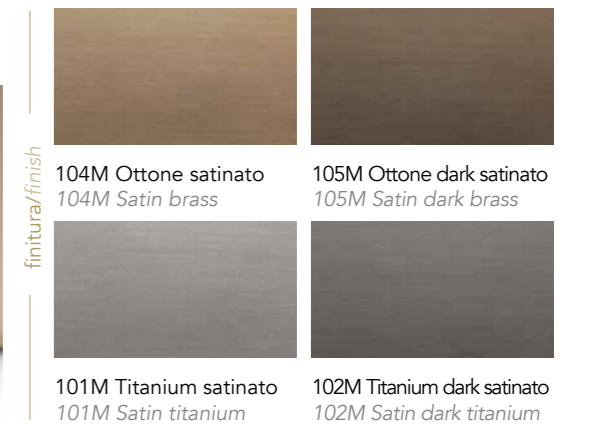

TAU 40 STEEL CAMINO

Design · Riccardo Lucatello

Foro centrale con caminetto decorativo elettrico ad acqua e protezioni in vetro.
Equipped with an electrical water fireplace in the central hole with glass protection

TOP | 1

Legno in tinta con la base con inserto vetro marmo
Wood in same finish as the base with Marble glass inlay

sp./thick 40 mm.

BASE | 2

TAU 40 STEEL POUF

Design · Riccardo Lucatello

TOP | 1

Rivestimento in
Upholstery in:

BASE | 2