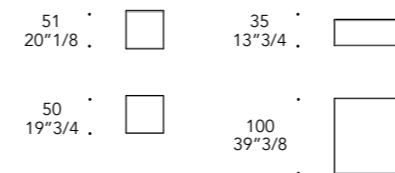

sp./thick 10 mm.
filo lucido/polished edges

BASE | 2

Metallo
Metal

finitura/finish
100M Bronze
100M Bronze

MATHEMATIQUE 40

Design · Reflex

1

2