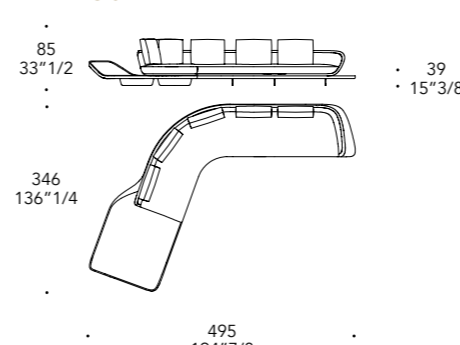

104M Ottone satinato
104M Satin brass

Model D

schienale back
H 65 cm
seduta seat
H 39 cm

A dx

A sx

B dx

B sx

C dx