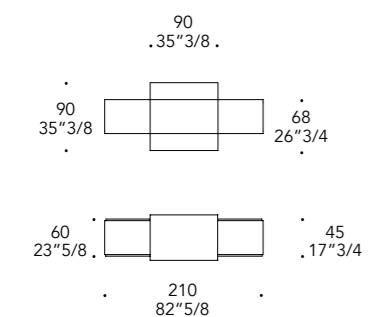

KUBO BUFFET

Design · Riccardo Lucatello