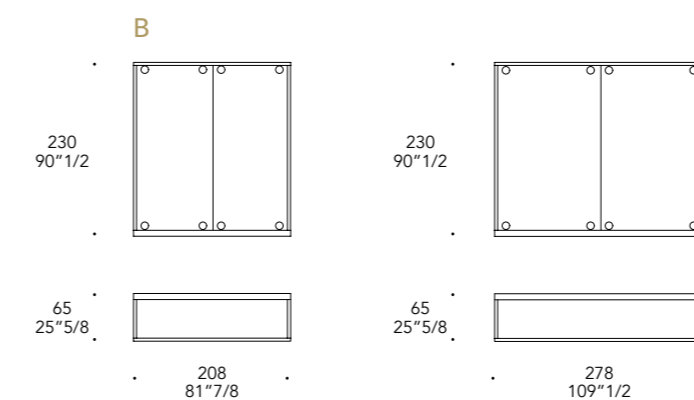

ACCESSORI

Cassettiera a 2 cassetti in legno
Chest of 2 drawers in wood

Ripiano in vetro con supporti
Glass shelf with supports

Tubo appendiabiti
Clothes tube

Specchio per schienale
Mirror for the back