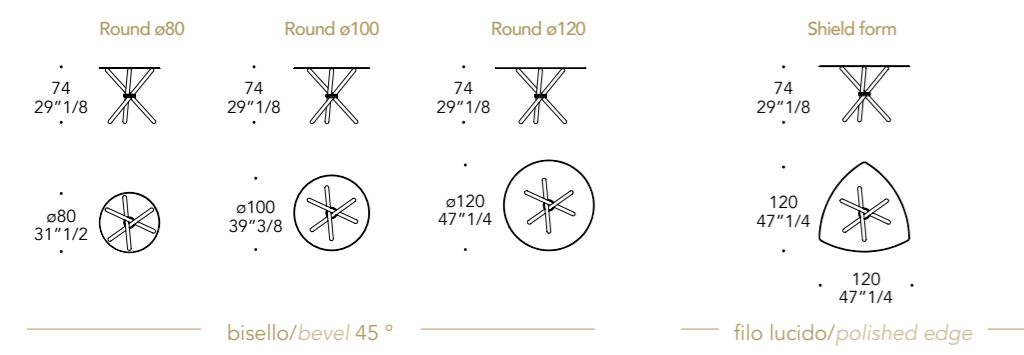

VETRO GLASS