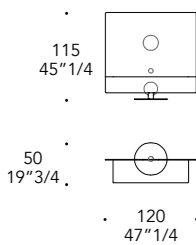

MINI FLAT

Design · Reflex

SCHIENALE BACK | 1

Vetro verniciato
Lacquered glass

19 Nero Beluga

sp./thick 10 mm.

BASE | 2

Metallo
Metal

Cromo satinato
Satin Chrome

OPTIONAL |

Ripiano incollato in vetro sp.12 mm.
- Glued glass shelf 12 mm. th

MIRAGE BUFFET

Design · Reflex

PIEDINI LEGS | 2 (OPTIONAL)

Metallo
Metal

101M Titanium satinato
101M Satin titanium

104M Ottone satinato
104M Satin brass

Vetro
Glass

Trasparente
Transparent

sp./thick 15 mm.

STRUTTURA STRUCTURE | 1

Legno rivestito in vetro
verniciato o acidato
verniciato
Wood covered in
lacquered or etched
lacquered glass

02 Latte

17 Fumo

25 Henné

19 Nero Beluga

MATERIAL SHEET-D

Colori di serie
Standard colours

Vetro Marmo
Marble glass

Calacatta

Calacatta Oro

Di Cesare

Emperador Dark

Grey S. Laurent

Grigio Carnico

Onice Bianco

Onice Oro

Onice Verde

Onice Pesca

Orange Black

Sahara

Zebrino

Amani Daino

Amani Grigio