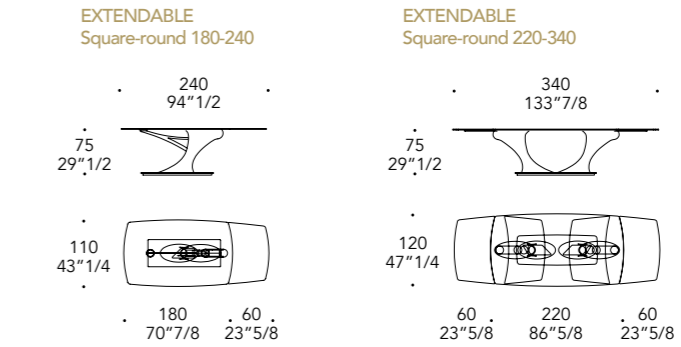

VETRO MARMO MARBLE GLASS