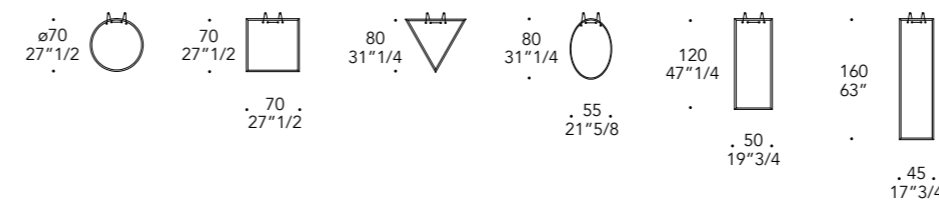

SPECCHIO MIRROR | 2

sp./thick 5 mm.
bisello/bevel 45 °

Vetro
Glass

Specchio
Mirror