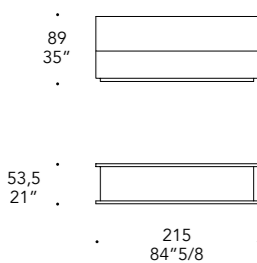

GIANO BUFFET

Design · Arnaldo Gamba e Leila Guerra

1 anta a ribalta e 1 cassetton e con schiena finita
1 folding door and 1 drawer and finished back

STRUTTURA STRUCTURE | 1

Legno laccato lucido
Shiny lacquered wood

Colori di serie
Standard colours

Noce Canaletto
Canaletto walnut

Ebano lucido
Shiny ebony

FIANCHI E TOP SIDES AND TOP | 2

Vetro
Glass

Extrachiaro bocciardato
Extra clear, bush-hammered

Bronzo bocciardato
Bronze, bush hammered

Fumè bocciardato
Smoked, bush hammered

- Illuminazione a Led
- Led Lighting