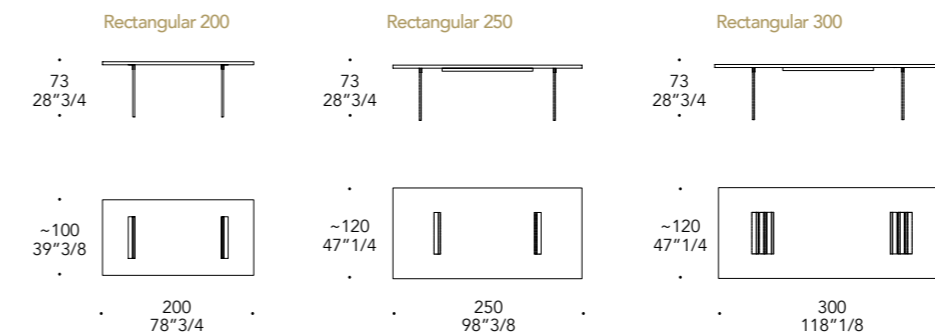

VETRO MARMO MARBLE GLASS