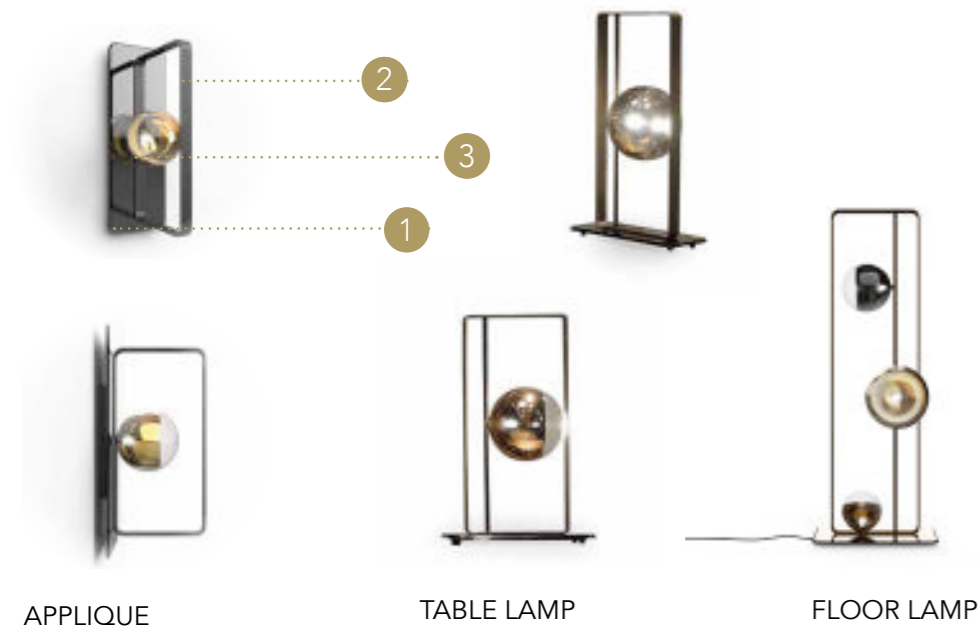

Trasparente
Transparent

SUPPORTO SUPPORT | 2

Metallo
Metal

Cromato lucido
Shiny chrome

100M Bronze
100M Bronze

- Impianto luce Led / Led system
7W GU10 110-240V 2700-3000K

OH COLLEZIONE

Design · Reflex