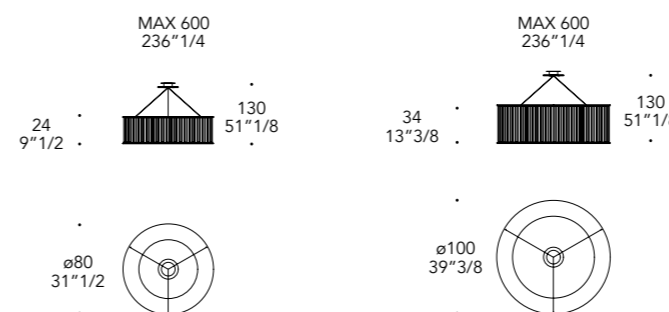

SUPPORTO SUPPORT | 3

Metallo
Metal

105M Ottone dark satinato
105M Satin dark brass

- con Led / with Led
3X 6W SPOT GU10 110-240V