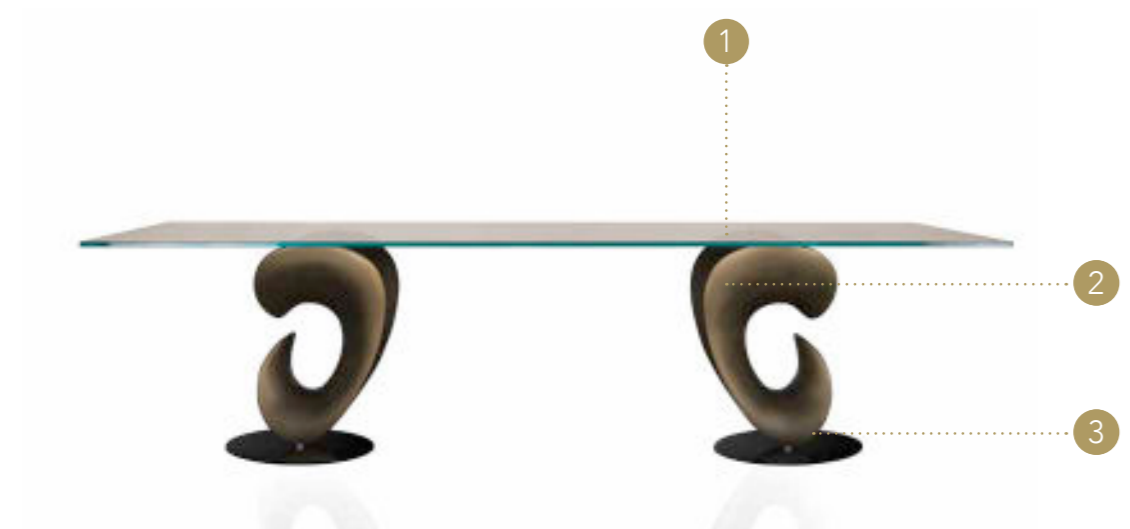

Design · Tulkzinsky

VETRO GLASS

VETRO E VETRO MARMO GLASS AND MARBLE GLASS

TOP | 1

Vetro
Glass

sp./thick 15 mm.
bisello/bevel 45 °
filo lucido/polished edges

RECTANGULAR

Vetro marmo
Marble glass