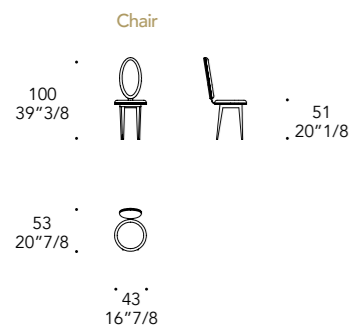

BASTIDE

Design · Andree Putman

SCHIENALE E SEDUTA | BACK AND SEAT

Rivestimento in
Upholstery in:

Tessuto
Fabric

MATERIAL SHEET- A

Extra Amsterdam

Velluto
Velvet

MATERIAL SHEET- A

Pelle
Leather

MATERIAL SHEET- B

CAT C
Nabuk
Colorata
Dune

STRUTTURA E BRACCIOLI | STRUCTURE AND ARMS

Legno laccato lucido
Shiny lacquered Wood

01 Bianco

02 Latte

17 Fumo

19 Nero Beluga

OPTIONAL |
- Meccanismo girevole
- Turning mechanism

BASTIDE TABOURET

Design · Andree Putman

SCHIENALE E SEDUTA | BACK AND SEAT

Rivestimento in
Upholstery in:

Tessuto
Fabric

MATERIAL SHEET- A

Extra Amsterdam

Velluto
Velvet

MATERIAL SHEET- A

Pelle
Leather

MATERIAL SHEET- B

CAT C
Nabuk
Colorata
Dune

STRUTTURA STRUCTURE |

Legno laccato lucido
Shiny lacquered Wood

01 Bianco

02 Latte

17 Fumo

19 Nero Beluga

OPTIONAL |
- Meccanismo girevole
- Turning mechanism