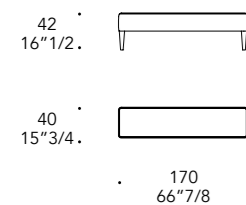

70
27"1/2

70
27"1/2

70
27"1/2

140
55"1/8

SOFT PANCA

Design · Riccardo Lucatello

1

2