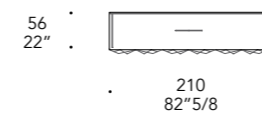

QUARTZ BUFFET

Design · Riccardo Lucatello