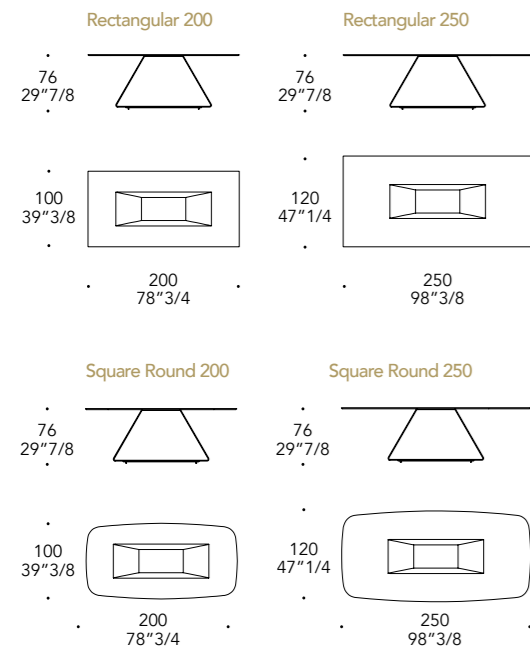

OH 72 FISSO

Design · Tulczinsky

TOP | 1

Vetro marmo
Marble glass

sp./thick 10+4 mm.
filo Wing/Wing edge

Calacatta	Calacatta Oro	Di Cesare	Emperador Dark
Grey S. Laurent	Grigio Carnico	Onice Bianco	Onice Oro
Onice Verde	Onice Pesca	Orange Black	Sahara
Zebrino	Amani Daino	Amani Grigio	

BASE | 2

Metallo
Metal

104M Ottone satinato 104M Satin brass	105M Ottone dark satin 105M Satin dark brass
101M Titanium satinato 101M Satin titanium	102M Titanium dark satin 102M Satin dark titanium
108M Grafite 108M Graphite	100M Bronze 100M Bronze