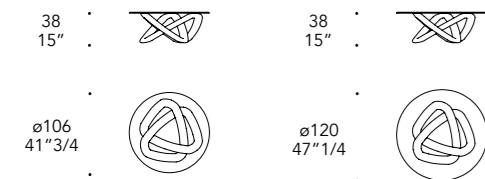

ANDROMEDA 40

Design · Reflex

TOP | 1

Vetro
Glass

sp./thick 12 mm.
bisello/bevel 45 °

Trasparente
Transparent

BASE | 2

Base in materiale granitico scolpito e bocciardato a mano.
Base in carved granitic material with bush-hammered finish.

AQUILONE 40

Design · Tulczinsky

TOP | 1

Vetro
Glass

sp./thick 15 mm.

Trasparente
Transparent

Extrachiario Bocciardato
Bush-hammered extra clear

BASE | 2

Metallo
Metal

Acciaio satinato
Satin steel