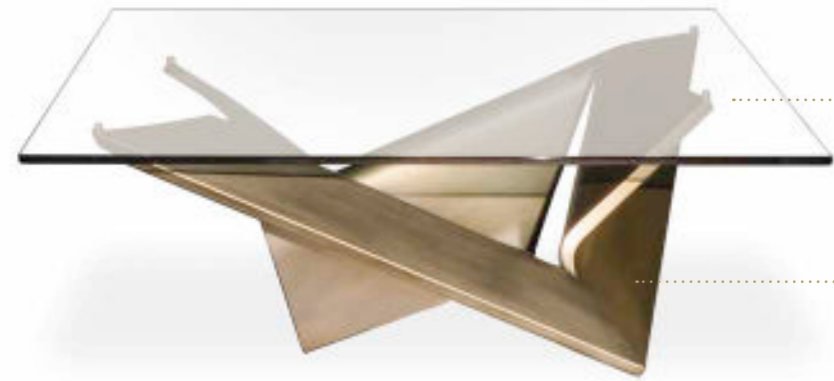

sp./thick 10 mm.
filo lucido/polished edges

BASE | 2

Metallo
Metal

finitura/finish
100M Bronze
100M Bronze

MATHEMATIQUE 40

Design · Reflex

1

2

TOP | 1

Vetro
Glass

sp./thick 12 mm.
bisello/bevel 45°
filo lucido/polished edges

Trasparente
Transparent

BASE | 2

Legno laccato opaco
Matt lacquered wood

01 Bianco

19 Nero Beluga