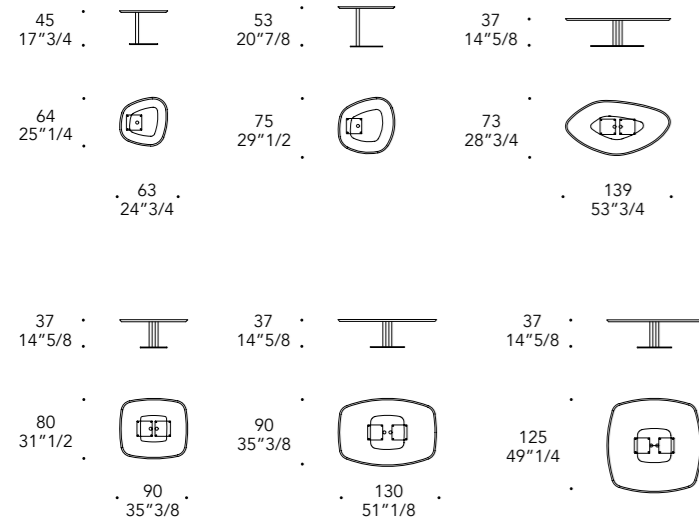

SEVENTY 40 BEVEL WOOD

Design · Reflex