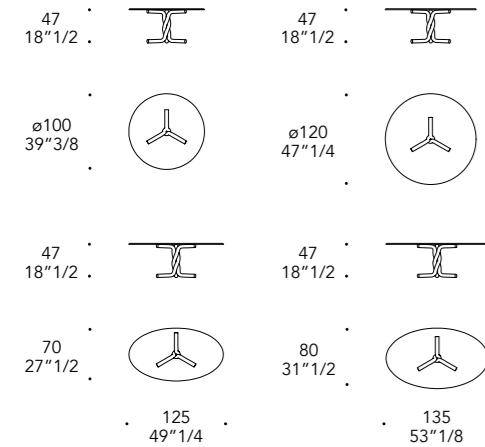

TORSADES 40

Design · Maurice Barilone

1

2

TOP | 1

Vetro
Glass

sp./thick 12 mm.
bisello/bevel 45 °

Trasparente
Transparent

BASE | 2

Vetro di Murano rigato
Ribbed Murano glass

Bianco sabbato
White sandblasted

Trasparente
Transparent

STILE GLAMOUR

Tè
Tea

Oro
Gold

VELA 40

Design · Reflex

1

2

filo lucido/polished edges

bisello/bevel 45 °

TOP | 1

Vetro
Glass

sp./thick 12 mm.
bisello/bevel 45 °
filo lucido/polished edges

Trasparente
Transparent

BASE | 2

Vetro verniciato o acidato
verniciato
Lacquered or etched
lacquered glass

sp./thick 10 mm.

19 Nero Beluga

Bronzo acidato
Etched bronze

Fumè acidato
Etched Smoked

Colori di serie
Standard colours

MATERIAL SHEET-D