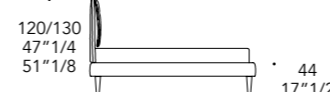

SEGNO LETTO

Design · *pininfarina*

1

3

2

PIEDINI FEET | 3

Metallo
Metal

finitura/finish

101M Titanium satinato
101M Satin titanium

104M Ottone satinato
104M Satin brass

TESTIERA HEADBOARD | 1

Rivestimento Esterno in
External Upholstery in:

Pelle
Leather

MATERIAL SHEET- B

CAT C
Nabuk
Colorata

Tessuto
Fabric

MATERIAL SHEET- A

Extra Amsterdam

Rivestimento interno trapuntato
Internal Upholstery with quilting:

Pelle
Leather

MATERIAL SHEET- B

CAT C
Nabuk
Colorata

Tessuto trapuntato
Quilting fabric

MATERIAL SHEET- A

Super
Extra
Luxury

GIROLETTO BEDFRAME | 2

Rivestimento esterno in
External upholstery in:

Pelle
Leather

MATERIAL SHEET- B

CAT C
Nabuk
Colorata

Tessuto
Fabric

MATERIAL SHEET- A

Extra Amsterdam

SOFT LETTO

Design · Riccardo Lucatello

1

2

3

TESTIERA HEADBOARD | 1

Rivestita in
Upholstery in:

Tessuto
Fabric

MATERIAL SHEET- A

Extra Amsterdam

Pelle
Leather

MATERIAL SHEET- B

Naturale
Nabuk

Dettaglio in
Detail on the back in:

Acciaio lucido
Shiny steel.

GIROLETTO BEDFRAME | 2

Rivestita in
Upholstery in:

Tessuto
Fabric

MATERIAL SHEET- A

Extra Amsterdam

Pelle
Leather

MATERIAL SHEET- B

Naturale
Nabuk

PIEDINI FEET | 3

Legno
Wood

Rovere Beluga
Oakwood Beluga

Noce Canaletto
Canaletto walnut

Testiere con meccanismo di regolazione in varie posizioni
Headboards with mechanism to adjust them in various position