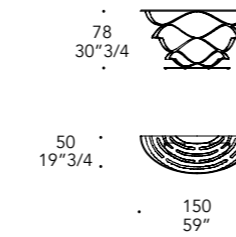

NEOLITICO CONSOLE VETRO

Design · Tulczinsky

TOP | 1

Vetro
Glass

sp./thick 15 mm.
bisello/bevel 45 °

Trasparente
Transparent

BASE | 2

Vetro curvato
Curved glass

Trasparente
Transparent

19 Nero beluga

sp./thick 24 mm.

NEOLITICO CONSOLE

Design · Tulczinsky

TOP | 1

Vetro
Glass

sp./thick 15 mm.
bisello/bevel 45 °

Trasparente
Transparent

BASE | 2

Ferro battuto
Forged iron

finitura/finish

104M Ottone satinato 104M Satin brass	105M Ottone dark satinato 105M Satin dark brass
101M Titanium satinato 101M Satin titanium	102M Titanium dark satinato 102M Satin dark titanium
Foglia Oro Golden leaf	Foglia Argento Silver leaf