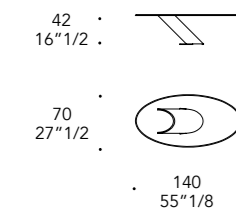

TAU 40

Design · Reflex

1

2

TOP | 1

Vetro Glass

sp./thick 10 mm.
sp./thick 12 mm.
bisello/bevel 45 °

Trasparente
Transparent

Fumé
Smoked

BASE | 2

Vetro curvato
Curved glass

sp./thick 10 mm.
sp./thick 12 mm.

Trasparente
Transparent

Fumé
Smoked glass