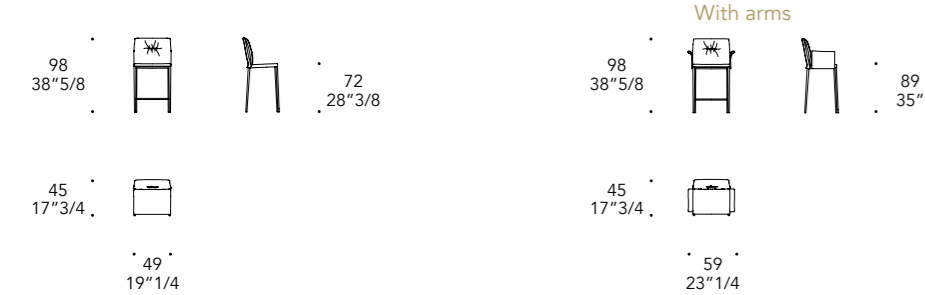

SCHIENALE E SEDUTA | BACK AND SEAT

Rivestimento in
Upholstery in:

Tessuto
Fabric

MATERIAL SHEET- A

Super
Extra
Luxury

Velluto
Velvet

MATERIAL SHEET- A

Pelle
Leather

MATERIAL SHEET- B

Naturale
Nabuk

Dettaglio su schienale
Detail on the back

Acciaio lucido
Shiny steel.

GAMBE LEGS | 2

Rivestimento come seduta
Upholstery as the seat

Tessuto
Fabric

MATERIAL SHEET- A

Super
Extra
Luxury

Velluto
Velvet

MATERIAL SHEET- A

Pelle
Leather

MATERIAL SHEET- B

Naturale
Nabuk

OPTIONAL | - 2 braccioli rivestiti tinta seduta
- 2 armrests in the same finish of seat