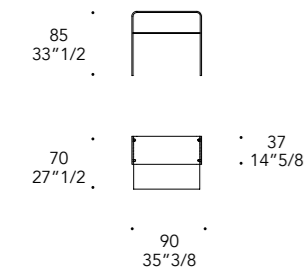

Vetro curvato
Curved glass

sp./thick 12 mm.

Vetro trasparente
Transparent glass

RIPIANO SHELF | 2

Vetro
Glass

sp./thick 12 mm.

Vetro trasparente
Transparent glass

LUCE SCRIVANIA