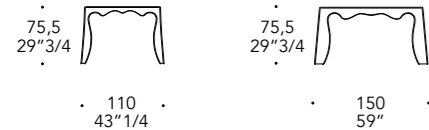

FOULARD CONSOLE

Design · Reflex

1

STRUTTURA STRUCTURE | 1

Vetro curvato acidato
Etched curved glass

sp./thick 10 mm.

Extrachiaro
Extra clear

Fumè
Smoked glass

Bronzo
Bronze

G CONSOLE

Design · Anna Dodonova e Reflex

1

STRUTTURA STRUCTURE | 1

Vetro
Glass

sp./thick 10 mm.

Black Pearl