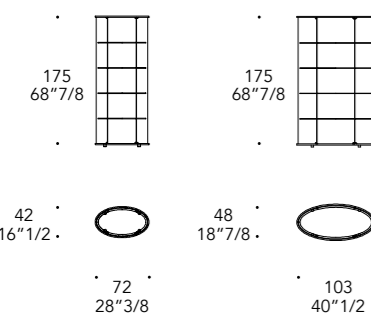

ELLIPSE VETRINA

Design · Reflex

1

2

STRUTTURA STRUCTURE | 1

Vetro curvato
Curved glass

sp./thick 6 mm.

Trasparente
Transparent

BASE | 2

Vetro verniciato
Lacquered glass

01 Bianco

19 Nero Beluga

OPTIONAL |

- 2 faretti Led
- 2 faretti aggiuntivi
- Lighting system with 2 Led spots
- 2 additional spotlights

FLAT

Design · Reflex

1

2

MECCANISMO GIREVOLE A 30° 30° TURNING MECHANISM

3

SCHIENALE BACK | 1

Vetro acidato
Etched glass

sp./thick 12 mm.

Extrachiaro acidato
Etched extra clear

BASE | 2

Metallo
Metal

101M Titanium satinato
101M Satin titanium

ACCESSORI ACCESSORIES | 3

Ripiano o contenitore in
vetro acidato
Shelf or storage unit in
etched glass

Extrachiaro acidato
Etched extra clear