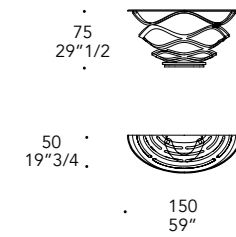

NEOLITICO CONSOLE VETRO

Design · Tulczinsky

TOP | 1

Vetro
Glass

sp./thick 15 mm.
bisello/bevel 45 °

Trasparente
Transparent

BASE | 2

Vetro curvato
Curved glass

Trasparente
Transparent

19 Nero beluga

sp./thick 24 mm.

NEOLITICO CONSOLE

Design · Tulczinsky

TOP | 1

Vetro
Glass

sp./thick 15 mm.
bisello/bevel 45 °

Trasparente
Transparent

BASE | 2

Ferro battuto
Forged iron

finitura/finish

104M Ottone satinato 104M Satin brass	105M Ottone dark satinato 105M Satin dark brass
101M Titanium satinato 101M Satin titanium	102M Titanium dark satinato 102M Satin dark titanium
Foglia Oro Golden leaf	Foglia Argento Silver leaf