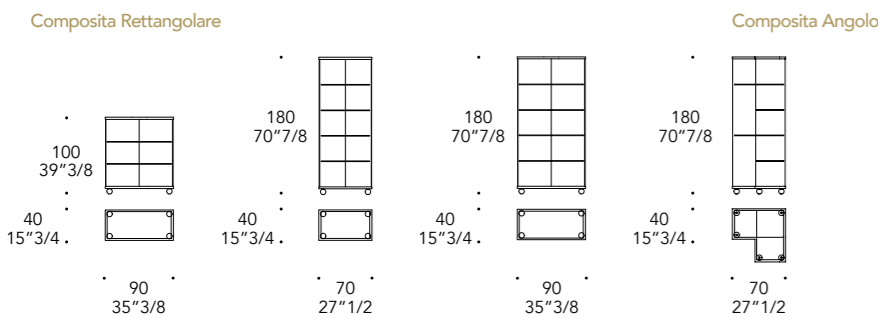

01 Bianco

19 Nero Beluga

Noce
Walnut

Wengè
Wengé

OPTIONAL |

- Impianto 2 faretti Led
- 2 faretti aggiuntivi
- schiena in vetro sabbato
- Lighting system with 2 Led spots
- 2 additional spotlights
- back in sandblasted glass