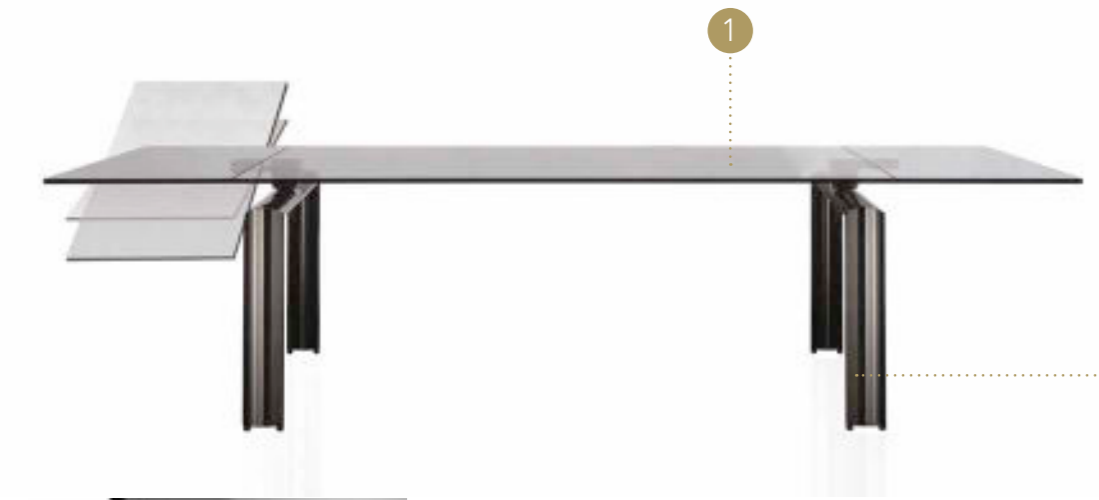

POLICLETO COLLEZIONE

GOCCIA - ELLITTICO - Q - RETTANGOLARE - MEGA

Design · Arnaldo Gamba e Leila Guerra