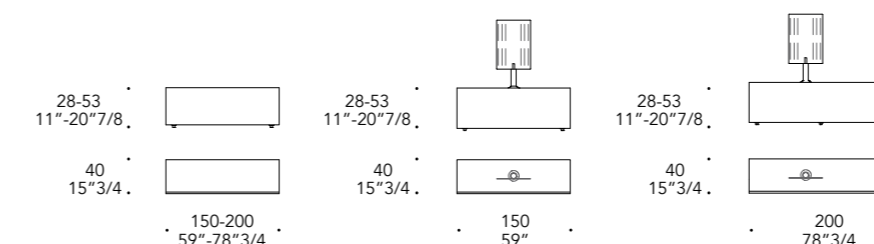

STRUTTURA STRUCTURE | 1

Legno rivestito in vetro
verniciato o acidato
verniciato
Wood with applications
in lacquered or etched
lacquered glass

Colori di serie
Standard colours

Nero opaco
Matt black

INTERNO INTERIOR | 2

OPTIONAL |

- Supporto porta tv girevole con motore e telecomando
- TV-support, rotating with motor and remote control