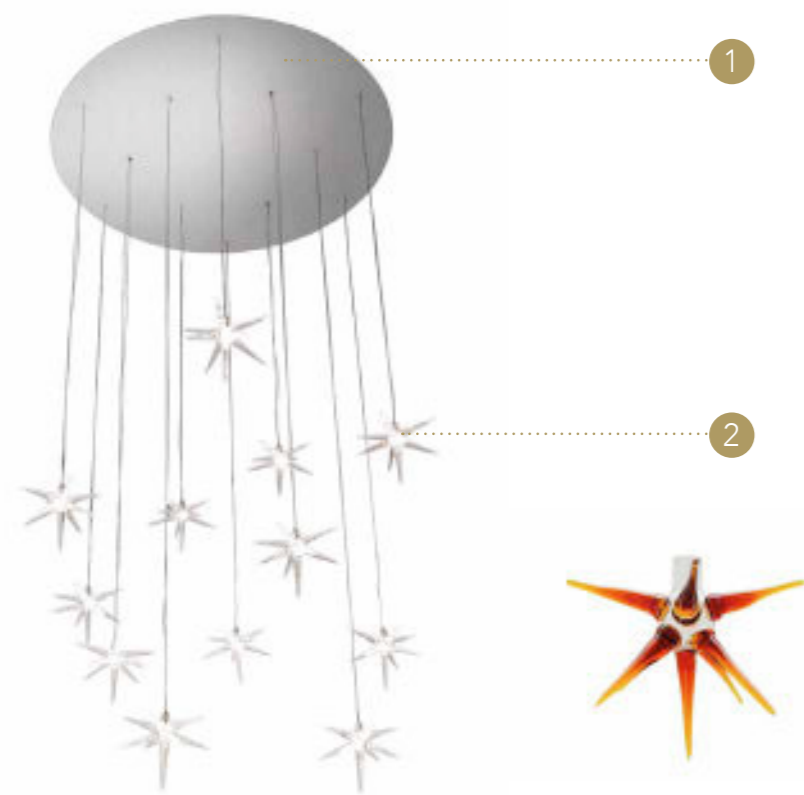

SUPPORTO SUPPORT | 2

Vetro a specchio
Mirror glass

- Led incassato / Led inside
6X 5W GU5.3 12V 2700-3000K

Specchio
Mirror

STELLA LAMPADARIO

Design · Reflex

SUPPORTO SUPPORT | 1

Vetro verniciato
Lacquered glass