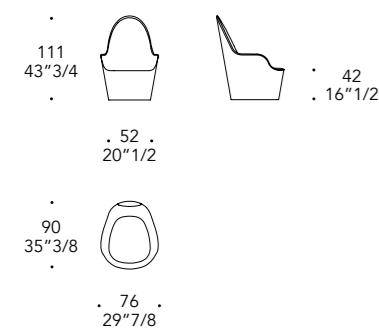

STRUTTURA STRUCTURE | 1

Rivestimento in
Upholstery in:

- Tessuto
  Fabric MATERIAL SHEET- A
- Extra Amsterdam
- Velluto
  Velvet MATERIAL SHEET- A
- Pelle
  Leather MATERIAL SHEET- B
- CAT C
  Colorata

OPTIONAL | - Piastra girevole magnetica
- Magnetic turning base