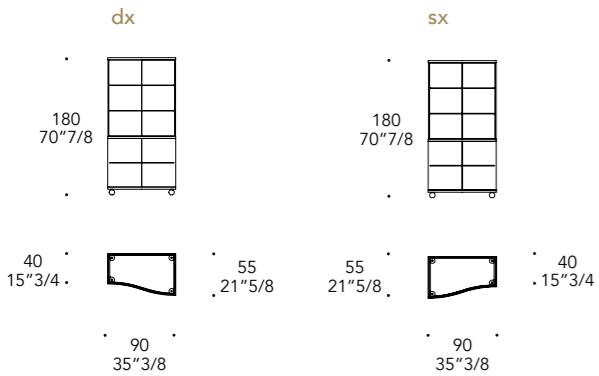

COMPOSITA SAGOMATA MOBILE

Design · Tulczinsky

1. **OPTIONAL |**
2. Impianto 2 faretti Led
   - 2 faretti aggiuntivi
   - schiena in vetro sabbato
   - Lighting system with 2 Led spots
   - 2 additional spotlights
   - back in sandblasted glass

STRUTTURA STRUCTURE | 1

Vetro Glass

sp./thick 6 mm.

Trasparente
Transparent

TOP E BASE TOP AND BASE | 2

Legno laccato opaco
Matt lacquered wood

01 Bianco

19 Nero Beluga

Noce
Walnut

Wengè
Wengé

MOBILE INFERIORE CON ANTE BOTTOM UNIT WITH DOORS | 3

PUSH-PULL
Legno laccato opaco
Matt lacquered wood

01 Bianco

19 Nero Beluga

Noce
Walnut

Wengè
Wengé

COMPOSITA SAGOMATA VETRINA

Design · Tulczinsky

STRUTTURA STRUCTURE | 1

Vetro Glass

sp./thick 6 mm.

Trasparente
Transparent

TOP + BASE | 2

Legno laccato lucido e opaco
Shiny and matt lacquered wood

01 Bianco

19 Nero Beluga

Noce
Walnut

Wengè
Wengé

finitura/finish

Alluminio opaco
Matt aluminium colour

1. **OPTIONAL |**
2. Impianto 2 faretti Led
   - 2 faretti aggiuntivi
   - schiena in vetro sabbato
   - Lighting system with 2 Led spots
   - 2 additional spotlights
   - back in sandblasted glass