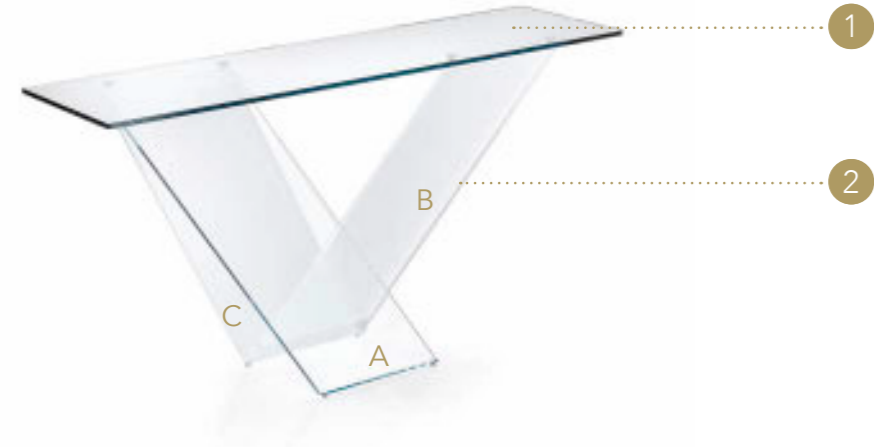

PRISMA CONSOLE

Design · Reflex