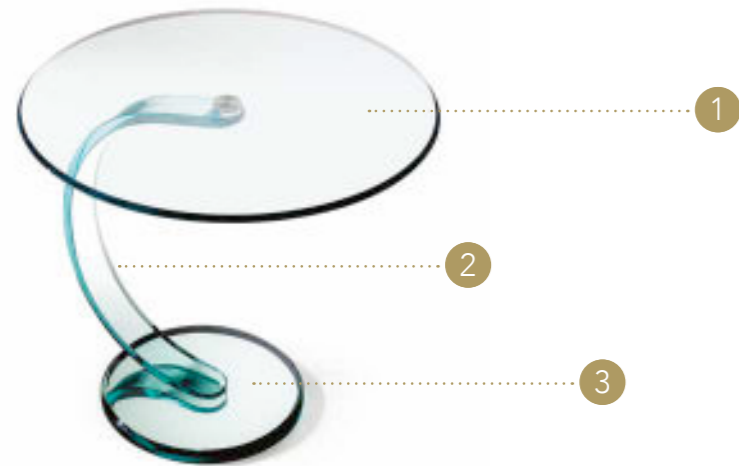

Acidato
Etched

LESS 55

Design · Dietmar Joester

TOP | 1
 Vetro Glass
 sp./thick 10 mm.
 bisello/bevel 45 °
 Trasparente
 Transparent

GAMBA LEG | 2
 Vetro curvato
 Curved glass
 sp./thick 19 mm.
 Trasparente
 Transparent