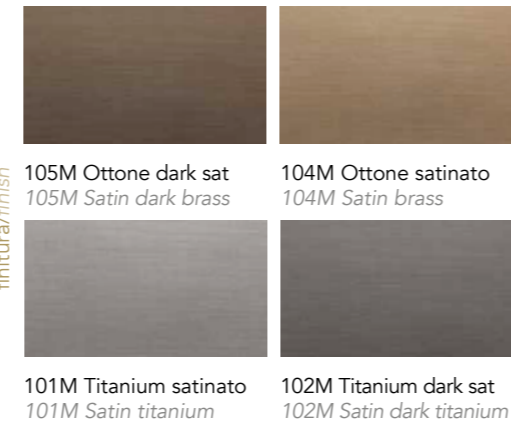

TAU 72 STEEL

Design · Riccardo Lucatello

VETRO MARMO MARBLE GLASS

TOP | 1

Vetro marmo
Marble glass

sp./thick 15 mm.
filo Wing/Wing edge

BASE E ZOCCOLO | 2 BASE AND PLINTH

Metallo
Metal

finitura/finish

TRANSEO 72 CRAQUELÈ

Design · Tulczinsky

VETRO GLASS

filo lucido/polished edges

bisello/bevel 45°

TOP | 1

Vetro
Glass

sp./thick 15mm.
bisello/bevel 45°
filo lucido/polished edges

Trasparente
Transparent

BASE | 2

Vetro
Glass

Craquelè extrachiaro
Extra clear crackled