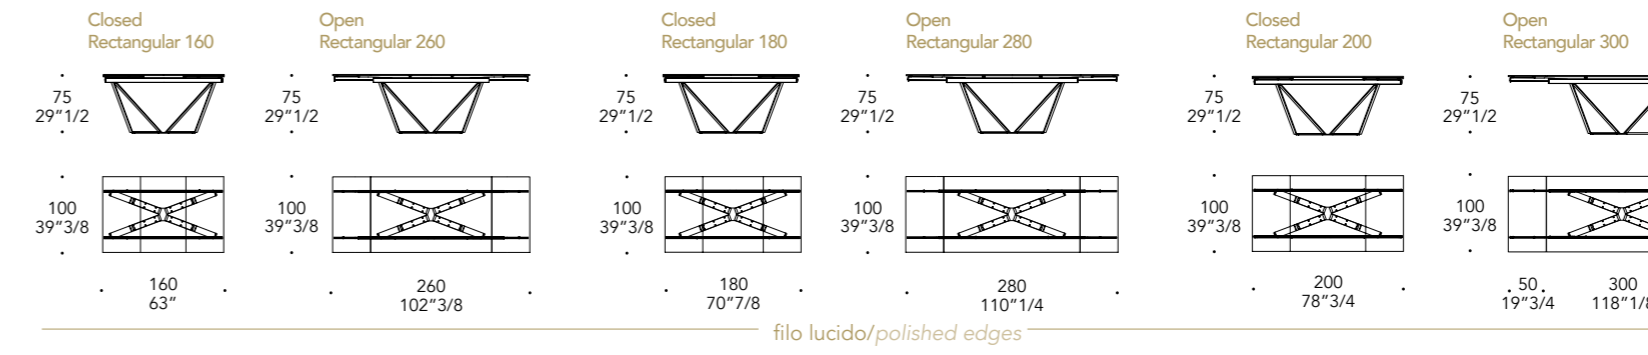

VETRO MARMO ALLUNGABILE EXTENDABLE MARBLE GLASS