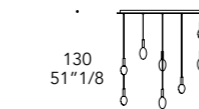

SASSI LAMPADARIO

Design · Riccardo Lucatello

1

2

SUPPORTO SUPPORT | 1

Vetro con led incassati
Glass with led inside

5W GU5.3 12V 2700K

Specchio
Mirror

ELEMENTI ELEMENTS | 2

Vetro di Murano
Murano Glass

Trasparente e oro
Transparent and gold

1 element

Ø 14 ;
5''1/2"

5 elements

40
15''3/4

120
47''1/4

8 elements

40
15''3/4

120
47''1/4

15 elements

40
15''3/4

120
47''1/4

16 elements

Ø 80
31''1/2

27 elements

Ø 130
51''1/8

41 elements

Ø 148
58''1/4