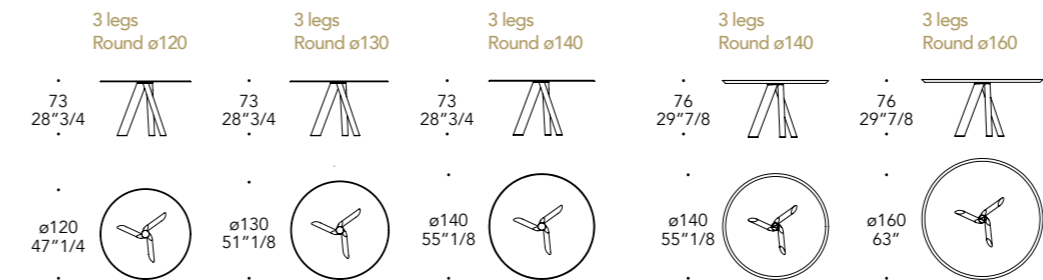

VETRO E VETRO MARMO GLASS AND MARBLE GLASS BEVEL WOOD