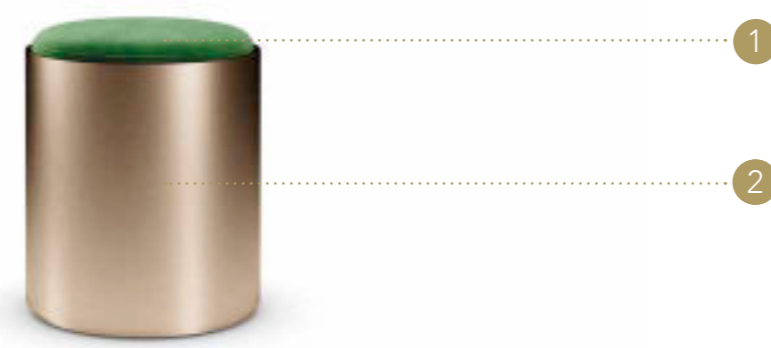

TOP | 1

Legno in tinta con la base con inserto vetro marmo
Wood in same finish as the base with Marble glass inlay

sp./thick 40 mm.

BASE | 2

TAU 40 STEEL POUF

Design · Riccardo Lucatello

TOP | 1

Rivestimento in
Upholstery in: