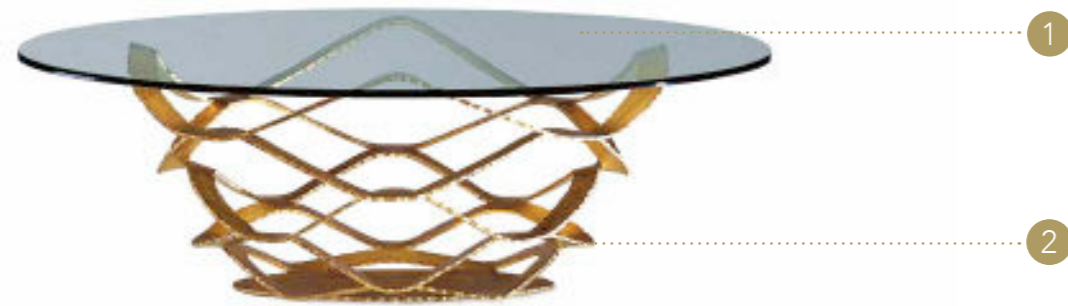

NEOLITICO 40

Design · Tulczinsky

1

2

TOP | 1

Vetro
Glass

sp./thick 12 mm.
bisello/bevel 45 °

Trasparente
Transparent

BASE | 2

Ferro battuto
Forged iron

finitura/finish

Foglia oro Gold leaf	Foglia argento Silver leaf
104M Ottone 104M Brass	105M Ottone dark 105M Dark brass
101M Titanium 101M Titanium	102M Titanium dark 102M Dark titanium