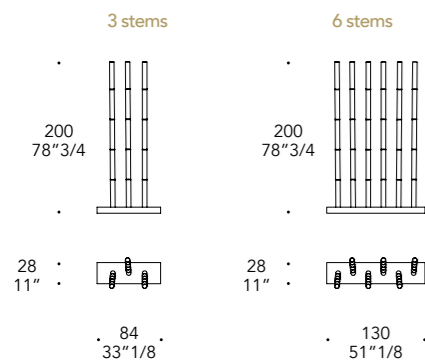

BOREALE

Design · Reflex

1

STRUTTURA STRUCTURE | 1

Vetro
Glass

sp./thick 8 mm.

Extrachiaro bocciardato
Brush-hammered

- impianto Luce Led / Led Lighting system
7W GU10 110-240V 2700-3000K