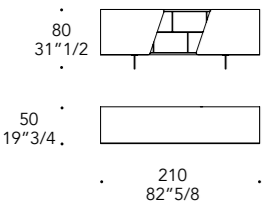

VERTIGO BUFFET

Design · Riccardo Lucatello