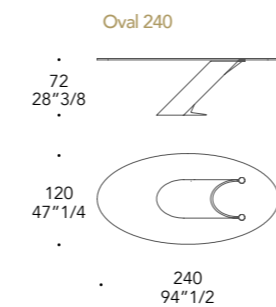

VETRO GLASS