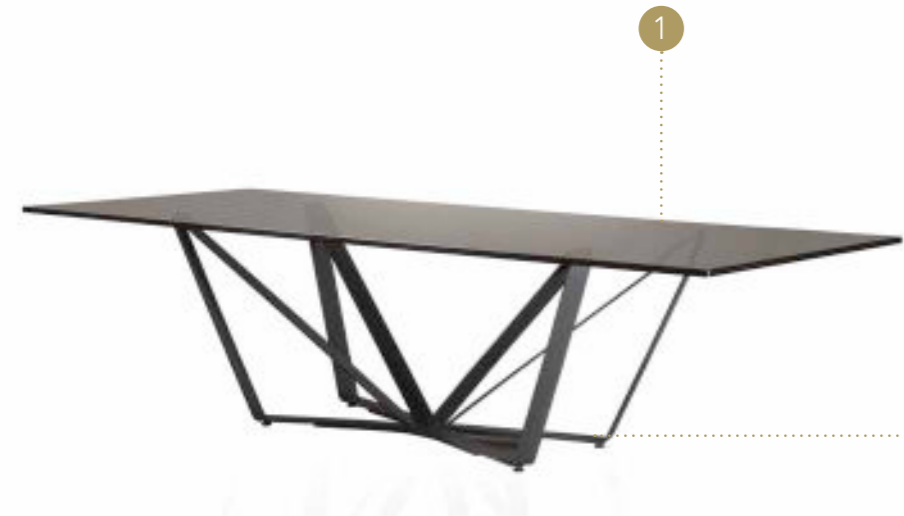

PAPILLON 72

Design · Arnaldo Gamba