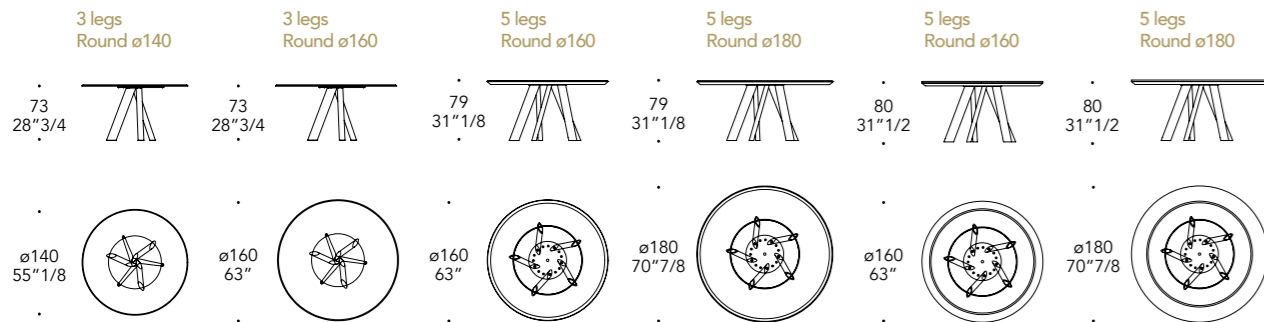

LEM 72 CON LAZY SUSAN

Design · Riccardo Lucatello

BASE | 2

Alluminio
Aluminium

LAZY SUSAN

TOP | 1

Vetro
Glass

Trasparente
Transparent

Vetro marmo
Marble glass

Bevel wood laccato
Lacquered bevel wood

Rivestito in vetro verniciato, colori di serie
Covered with etched lacquered glass, standard colours

Marmo
Marble

LEM 72

Design · Reflex

BASE | 2

Alluminio
Aluminium

VETRO E VETRO MARMO GLASS AND MARBLE GLASS BEVEL WOOD

TOP | 1

Vetro
Glass

Trasparente
Transparent

Vetro verniciato o acidato verniciato
Lacquered or etched lacquered glass

Colori di serie
Standard colours

Bevel wood laccato opaco
Matt lacquered bevel wood

Bevel wood legno
Bevel wood