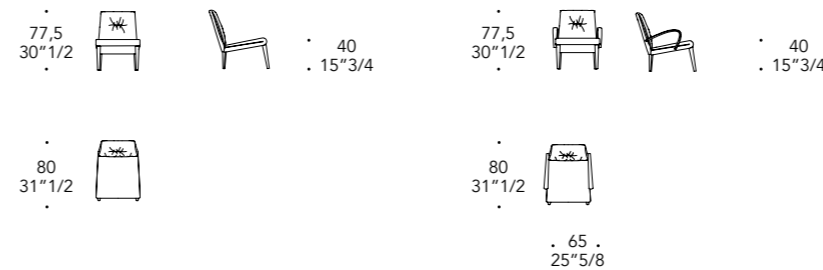

SOFT POLTRONCINA

Design · Riccardo Lucatello

SEDUTA E SCHIENALE SEAT AND BACK | 1

Rivestimento in
Upholstery in:

Tessuto
Fabric

MATERIAL SHEET- A

Super
Extra
Luxury

Velluto
Velvet

MATERIAL SHEET- A

Pelle
Leather

MATERIAL SHEET- B

Naturale
Nabuk

Dettaglio su schienale
Detail on the back:

Acciaio lucido
Shiny steel.

GAMBE LEGS | 2

Legno laccato lucido
Lacquered shiny wood

19 Nero Beluga

Legno
Wood

Rovere Beluga

Noce Canaletto
Canaletto walnut

OPTIONAL |

- Braccioli in rovere Beluga o noce Canaletto -
Armrests in Oakwood Beluga or Canaletto walnut