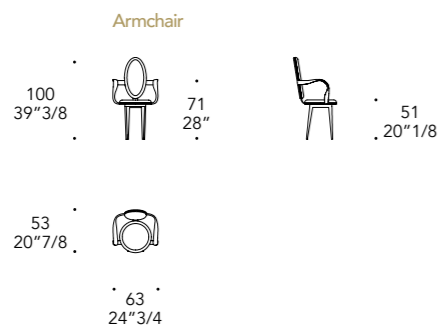

BASTIDE

Design · Andree Putman

SCHIENALE E SEDUTA | BACK AND SEAT

Rivestimento in
Upholstery in:

Tessuto
Fabric

MATERIAL SHEET- A

Extra Amsterdam

Velluto
Velvet

MATERIAL SHEET- A

Pelle
Leather

MATERIAL SHEET- B

CAT C
Nabuk
Colorata
Dune

STRUTTURA E BRACCIOLI | STRUCTURE AND ARMS

Legno laccato lucido
Shiny lacquered Wood

01 Bianco

02 Latte

17 Fumo

19 Nero Beluga

OPTIONAL |
- Meccanismo girevole
- Turning mechanism

BASTIDE TABOURET

Design · Andree Putman

SCHIENALE E SEDUTA | BACK AND SEAT

Rivestimento in
Upholstery in:

Tessuto
Fabric

MATERIAL SHEET- A

Extra Amsterdam

Velluto
Velvet

MATERIAL SHEET- A

Pelle
Leather

MATERIAL SHEET- B

CAT C
Nabuk
Colorata
Dune

STRUTTURA STRUCTURE |

Legno laccato lucido
Shiny lacquered Wood

01 Bianco

02 Latte

17 Fumo

19 Nero Beluga

OPTIONAL |
- Meccanismo girevole
- Turning mechanism