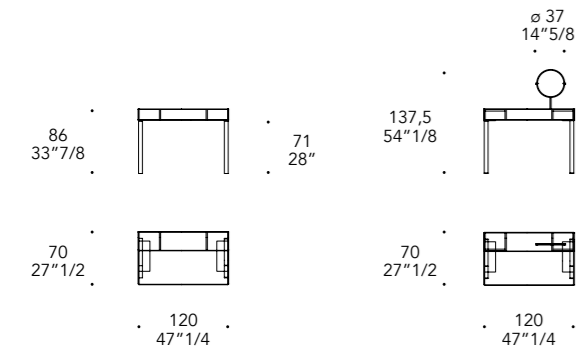

TWIST

Design · Tulczinsky

TOP | 1

Curvato e Rivestito in
Curved and Upholstered in:

Pelle naturale
Natural leather

N201 Bianco

N212 Nocciola

N213 Ghiaccio

Dune Nera

DIVISORI E CASSETTI DRAWERS | 2

Legno
Wood

Ebano lucido
Shiny ebony

Noce Canaletto
Canaletto walnut

104M Ottone satinato
104M Satin brass

GAMBE LEGS | 3

Metallo
Metal

108M Grafite
108M Graphite

104M Ottone satinato
104M Satin brass

OPTIONAL |
- Specchio con cornice in acciaio lucido
- Mirror with frame in shiny steel