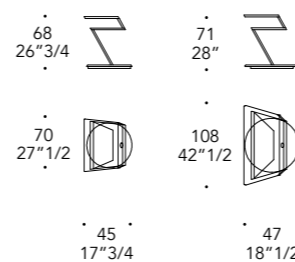

104M Ottone satinato
104M Satin brass

JAZZ TV | MEGA JAZZ TV

Design · Reflex

Portata massima 80 Kg
Max admissible load 80 Kg

STRUTTURA STRUCTURE | 1

Vetro
Glass

sp./thick 24 mm.

Trasparente
Transparent