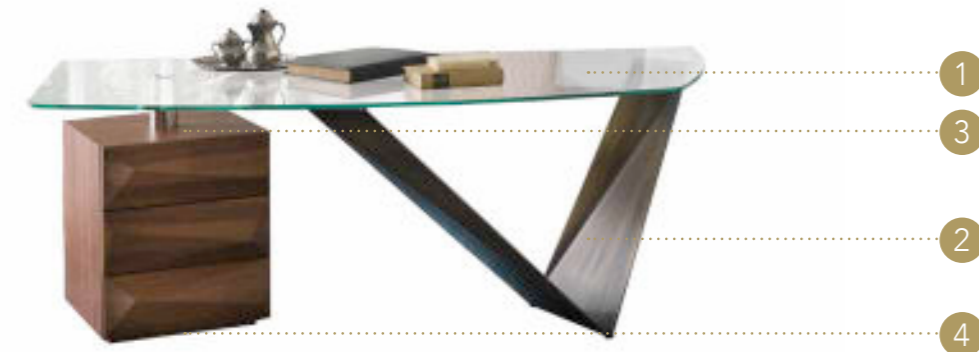

Design · Riccardo Lucatello

3 cassetti orientabili
Swivelling chest with 3 drawers

TOP | 1

Bevel wood laccato opaco
Matt lacquered bevel wood

Bevel wood legno
Bevel wood

BASE | 2

Metallo
Metal

SUPPORTO SUPPORT | 3