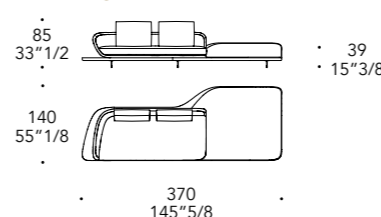

104M Ottone satinato
104M Satin brass

Model D

schienale back
H 65 cm
seduta seat
H 39 cm

A dx

A sx

B dx

B sx

C dx