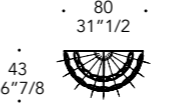

Suspended Lamp
Mod. B_ 42 Led

215
84"5/8

ø150
59"

Applique
_ 5 Led

97
38"1/4

43
16"7/8

Suspended Lamp
Mod. C_ 30 Led

210
82"5/8