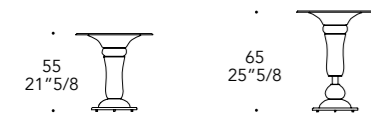

Sistema luce Led / Led lighting system
Zoccolo Plinth: STRIP LED 9.6W/m 2700-3000K
Gamba Leg: LED GU5.3 3,5W 2700-3000K

Dettaglio incisioni base
Engravings base detail

Dettaglio incisioni top
Engravings top detail