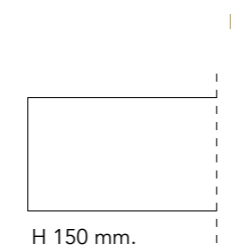

BELLE EPOQUE 40

Design · Studio Viganò

1

2

TOP | 1

Legno rivestito in vetro verniciato
Wood covered in lacquered glass

02 Latte

17 Fumo

19 Nero Beluga

25 Hennè

Legno
Wood

Ebano lucido
Shiny Ebony

Decorì serigrafati
Serigraphy decorations

Oro
Gold

ZOCCOLO PLINTH | 2

Legno
Wood

104M Ottone satinato
104M Satin Brass

finitura/finish

CASANOVA 40

Design · Reflex

1

3

2

TOP | 1

Vetro
Glass

sp./thick 12 mm.
bisello/bevel 45°

Extrachiaro
Extra clear

ZOCCOLO PLINTH | 2

Vetro
Glass

Specchio fumè
Smoked mirror

GAMBE LEGS | 3

Vetro di Murano
Murano glass

Trasparente
Transparent

Oro
Gold

Dettaglio gamba oro
Gold leg detail