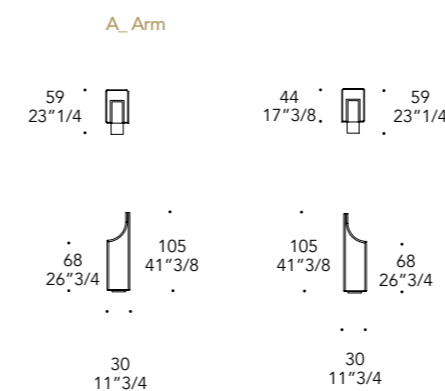

PALAZZO DUCALE SOFA

Design · Reflex

STRUTTURA STRUCTURE | 1

Legno imbottito rivestito in
Padded wood upholstered in:

- Tessuto
  Fabric MATERIAL SHEET-A
- Super
  Extra
  Luxury
- Velluto
  Velvet MATERIAL SHEET-A
- Pelle
  Leather MATERIAL SHEET-B
- Naturale
  Nabuk
  Colorata

FORMELLA TILE | 2

Formelle in vetro inciso disegno
Fiori, Cavallo Aquila
Tiles in engraved glass with
Flowers, Horse or Eagle design

Vetro inciso con luce Led
Engraved glass with Led lighting

ZOCCOLO PLINTH | 3

- Legno
  Wood finitura/finish
- 104M Ottone satinato
  104M Satin Brass

Dettaglio bracciolo sagomato parte posteriore
Armrest detail with a rounded section in the back side