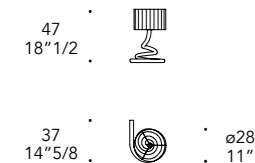

GHIBLI ABATJOUR

Design · Reflex

STRUTTURA STRUCTURE | 1

Vetro di Murano Rigato
Ribbed Murano glass

STILE GLAMOUR

Oro
Gold

STILE DISEGNO

Trasparente
Transparent

Nero
Black

Tè
Tea

Ametista
Amethyst

Bianco incamiciato
White coated colour

Rosso Rubino
Rubin Red