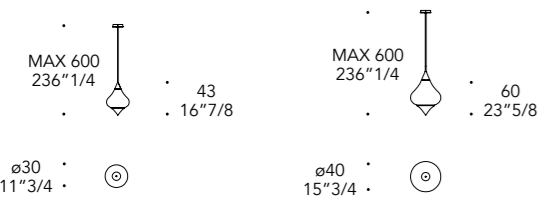

GIUNZIONE JUNCTION | 3

Metallo
Metak

Cromo lucido
Shiny chrome

- Sistema Led / Led system
1x 7W GU10 110-240V 2700-3000K

SIRIUS LAMPADARIO

Design · Reflex

1

2