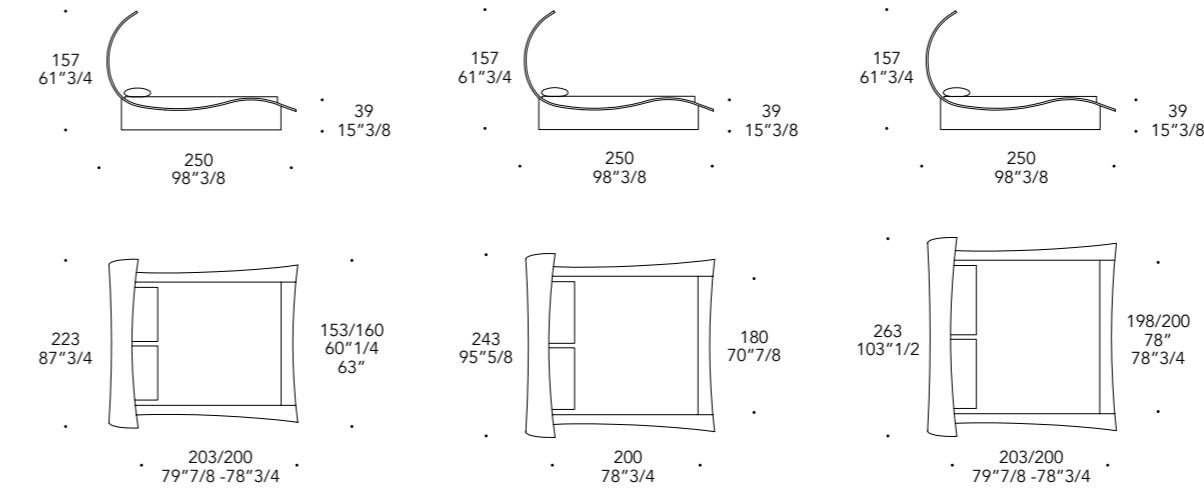

STRUTTURA STRUCTURE | 1

Legno sagomato con rivestimento in
Shaped wood with upholstery in:

BASE | 2

OPTIONAL | - Disponibile con contenitore e rete basculante
- Available with storage unit and slat