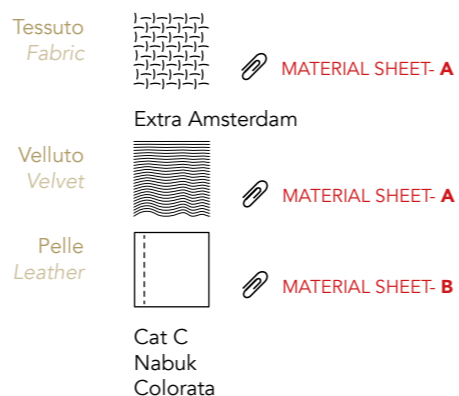

GIROLETTO BEDFRAME | 2

Rivestimento in
Upholstery in:

OPTIONAL | - Disponibile con contenitore e rete basculante
- Available with storage unit and slat