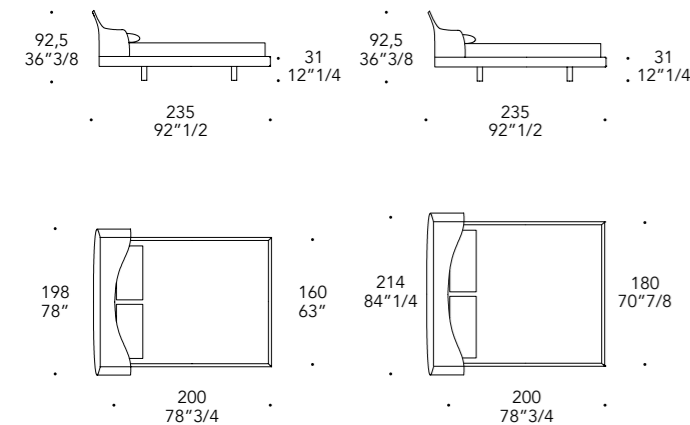

Design · Reflex

- Rete e materasso non inclusi
- Slatted support and mattress not included

TESTIERA HEADBOARD | 1

Sagomata con rivestimento in
Shaped with upholstery in:

Pelle
Leather

MATERIAL SHEET-B

Cat C
Nabuk
Colorata
Dune