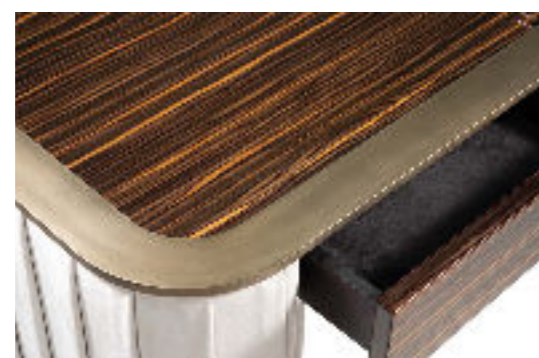

FIANCHI INTERNI INTERNAL SIDES | 4

Legno laccato lucido
Shiny lacquered wood

Colori di serie
Standard colours