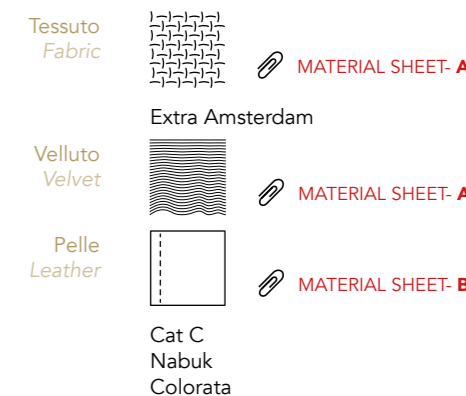

GIUNZIONI JOINTS | 3

Legno laccato lucido
Shiny lacquered wood

19 Nero Beluga

OPTIONAL | - Luci di lettura a Led
- Disponibile con contenitore e rete basculante
- Predisposizione per installazione applique
- Led reading lights
- Available with storage unit and slat
- Arrangement to install lights
LED 8.4w/m 2700K