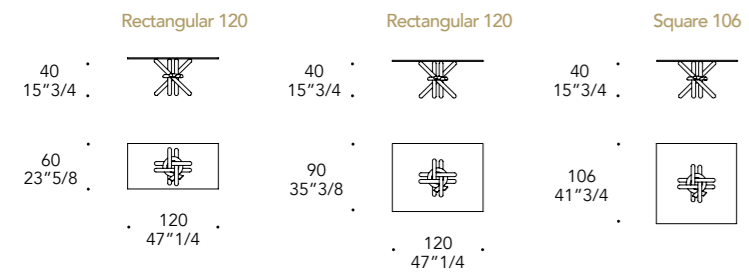

ARLEQUIN 40

Design · Maurice Barilone

1
3
2

Gamba e anello rigato tè
Ribbed tea base and ring

filo lucido/polished edges

bisello/bevel 45°

TOP | 1

sp./thick 12 mm.
bisello/bevel 45°
filo lucido/polished edges