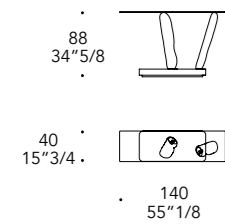

SASSI CONSOLE

Design · Reflex