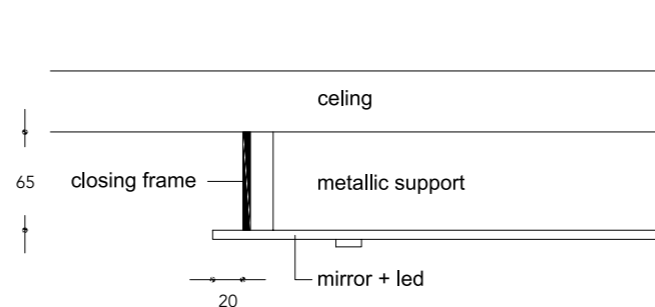

LEAF LAMPADARIO

Design · Emanuele Missaglia

SUPPORTO SUPPORT | 1

Vetro
Glass

Specchio
Mirror

- Led incassato Led built-in the support
1x5W GU5.3 12V 2700K

FOGLIE LEAVES | 2

Vetro curvato
lavorato a mano con incisioni
Hand made curved glass
with engravings

Extrachiaro acidato
Etched extra clear

OPTIONAL |

- Foglia in vetro Oro Zecchino 24K
- Leaf with 24K Fine Gold coating

Oro Zecchino
Fine Gold

- Cornice di tamponamento in ferro verniciato nero tra soffitto e supporto
- Closing frame between ceiling and plate in black lacquered iron