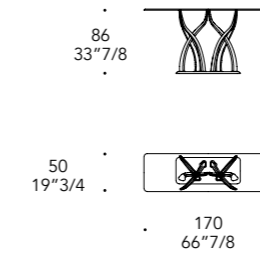

FILI D'ERBA CONSOLE

Design · Tulczinsky

1

2

TOP | 1

Vetro Glass

sp./thick 15 mm.
bisello/bevel 45 °

Trasparente
Transparent

BASE | 2

Vetro di Murano
Murano glass

STILE GLAMOUR

Calcedonio
Calcedonio

Oro
Gold

Murrine
Murrine

STILE DISEGNO

Rugiada
Rugiada

Bianco sabbato
White frosted

Finitura/finish:
Calcedonio

Oro e Murrine

Rugiada

FLAMBÈ ROYALE CONSOLE

Design · Riccardo Lucatello

1

2

3

TOP | 1

Vetro Glass

sp./thick 12 mm.
bisello/bevel 45 °

Extrachiario
Extra clear

GAMBE LEGS | 2

Vetro di Murano
Murano glass

Trasparente
Transparent

Oro Zecchino
Fine Gold

ZOCCOLO PLINTH | 3

Vetro Glass

H 25 mm.

Specchio Fumè
Smoked mirror