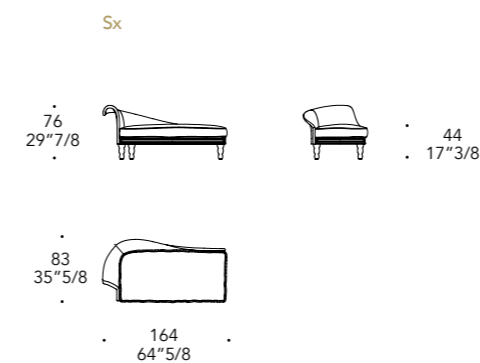

CASANOVA SOFA

Design · Marco Cocco

- Cuscini di seduta in piuma con inserto in poliuretano espanso
- Seat cushions with feather padding and polyurethane insert

STRUTTURA STRUCTURE | 1

Legno e poliuretano rigido
Wood and rigid polyurethane

Rivestimento in
Upholstery in:

- Tessuto
  Fabric MATERIAL SHEET-A
- Extra Amsterdam
- Velluto
  Velvet MATERIAL SHEET-A
- Pelle
  Leather MATERIAL SHEET-B
- Cat C
  Nabuk
  Colorata
  Dune

GAMBE LEGS | 2

Vetro Murano rigato
Ribbed Murano glass

Trasparente
Transparent

Oro
Gold

Vetro Murano
Murano glass

In tinta con rivestimento in pelle
Same as leather colour

OPTIONAL |

- Trapuntatura San Marco su cuscini seduta
- San Marco quilting on seat cushions

CASANOVA TRICLINIO

Design · Marco Cocco

- Cuscino di seduta in piuma con inserto in poliuretano espanso
- Seat cushion with feather padding and polyurethane insert

STRUTTURA STRUCTURE | 1

Legno e poliuretano rigido
Wood and rigid polyurethane

Rivestimento in
Upholstery in:

- Tessuto
  Fabric MATERIAL SHEET-A
- Extra Amsterdam
- Velluto
  Velvet MATERIAL SHEET-A
- Pelle
  Leather MATERIAL SHEET-B
- Cat C
  Nabuk
  Colorata
  Dune

GAMBE LEGS | 2

Vetro Murano rigato
Ribbed Murano glass

Trasparente
Transparent

Oro
Gold

Vetro Murano
Murano glass

In tinta con rivestimento in pelle
Same as leather colour

OPTIONAL |

- Trapuntatura San Marco su cuscino seduta
- San Marco quilting on seat cushion