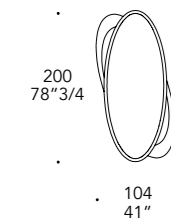

sp./thick 6 mm.
bisello/bevel

Specchio extrachiaro
Extra clear mirror

Dettaglio incrocio cornice
Frame intersection detail