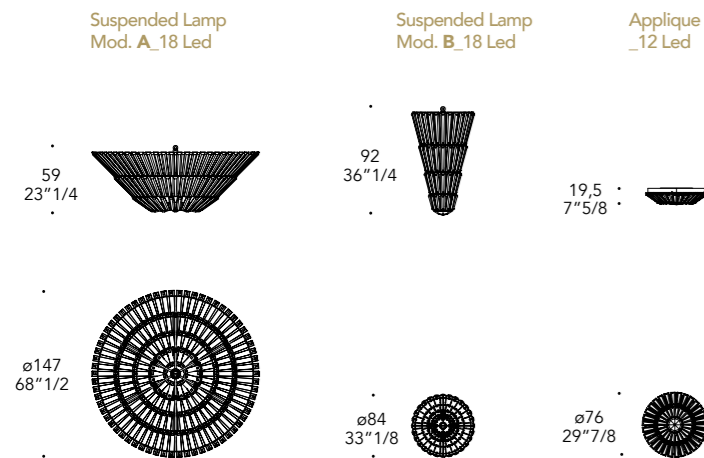

LAMPADARIO MOD. A