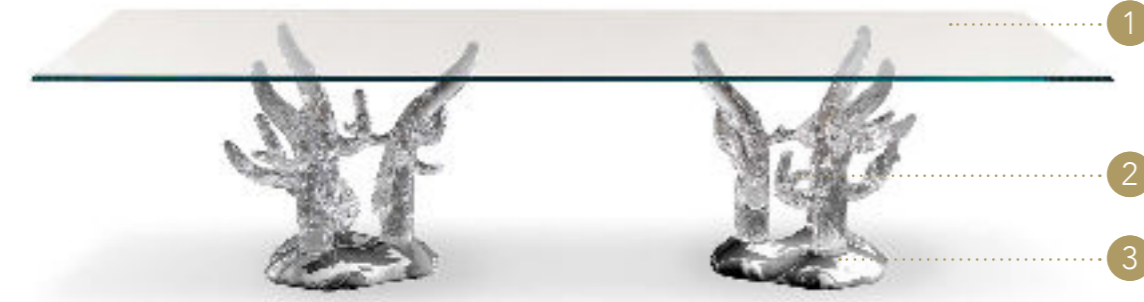

Incisioni Boheme
Boheme engravings

SOTTO TOP LOWER TOP | 4

Vetro
Glass

sottotop
lower top

Extrachiaro
Extra clear

CORALLO 72

Design · Tulczinsky

Finitura oro
Gold finish