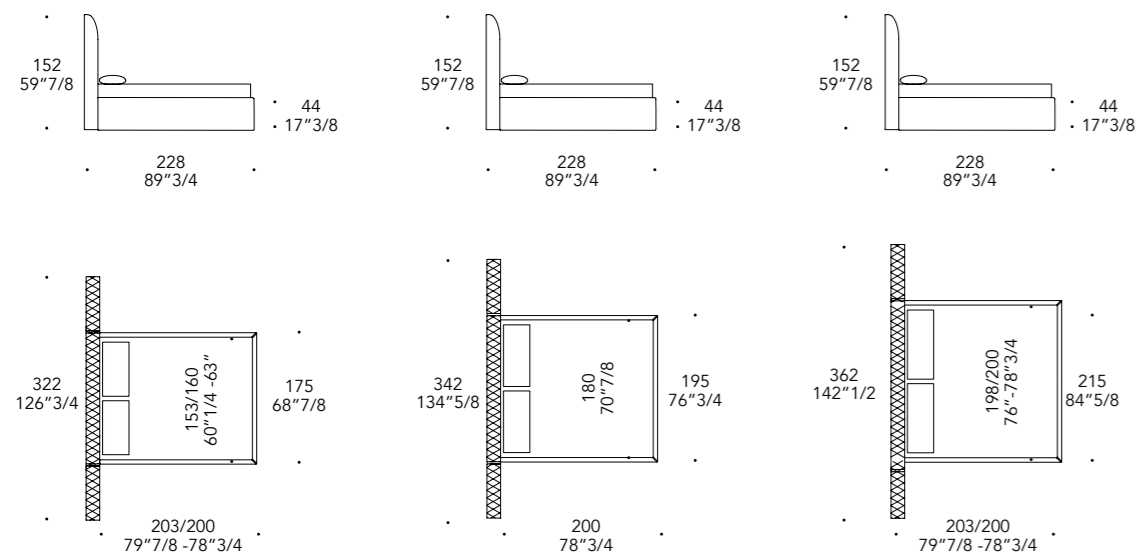

- Rete e materasso non inclusi
- Slatted support and mattress not included

Trapuntatura Diamond su testiera
Diamond quilting on the headboard

TESTIERA HEADBOARD | 1

Imbottita e trapuntata con rivestimento in
Padded and quilted with upholstery in: