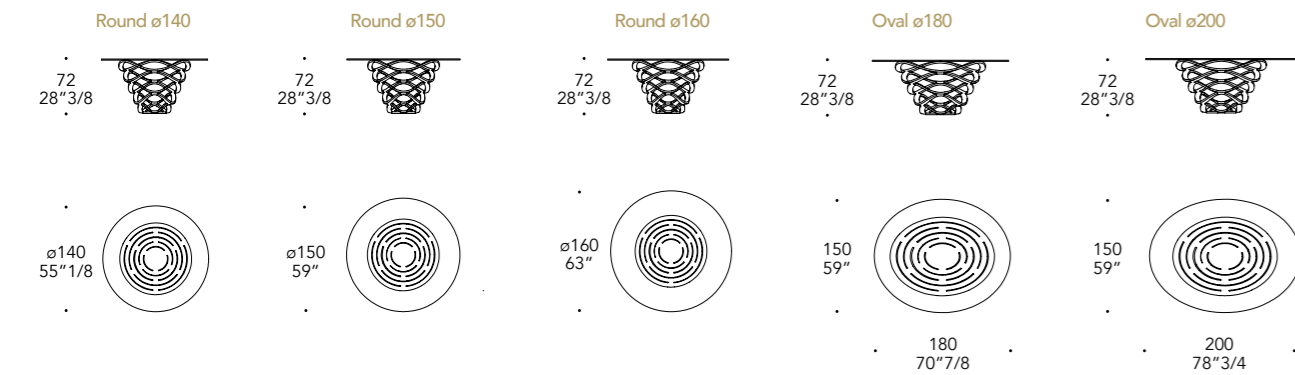

NEOLITICO 72

Design · Tulczinsky

TOP | 1
Vetro Glass
Trasparente
Transparent

sp./thick 15 mm.
bisello/bevel 45 °

BASE | 2
Ferro battuto
Forged iron

Foglia oro
Gold leaf

Foglia argento
Silver leaf

NEOLITICO 72 VETRO

Design · Tulczinsky

TOP | 1
Vetro Glass
Trasparente
Transparent

sp./thick 12 mm.
sp./thick 15 mm.
bisello/bevel 45 °

BASE | 2
Vetro curvato
Curved glass

Trasparente
Transparent

Extrachiaro
Extra clear
sp./thick 19 mm.

Nero
Black

104M Ottone
104M Brass

105M Ottone dark
105M Dark Brass

101M Titanium
101M Titanium

100M Bronze
100M Bronze

sp./thick 19/24 mm.