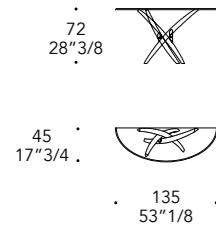

FILI D'ERBA CONSOLE

Design · Tulczinsky

1

2

TOP | 1

Vetro Glass

sp./thick 15 mm.
bisello/bevel 45 °

Trasparente
Transparent

BASE | 2

Vetro di Murano
Murano glass

STILE GLAMOUR

Calcedonio
Calcedonio

Oro
Gold

Murrine
Murrine

STILE DISEGNO

Rugiada
Rugiada

Bianco sabbato
White frosted

Finitura/finish:
Calcedonio

Oro e Murrine

Rugiada

FLAMBÈ ROYALE CONSOLE

Design · Riccardo Lucatello

1

2

3

TOP | 1

Vetro Glass

sp./thick 12 mm.
bisello/bevel 45 °

Extrachiario
Extra clear

GAMBE LEGS | 2

Vetro di Murano
Murano glass

Trasparente
Transparent

Oro Zecchino
Fine Gold

ZOCCOLO PLINTH | 3

Vetro Glass

H 25 mm.

Specchio Fumè
Smoked mirror