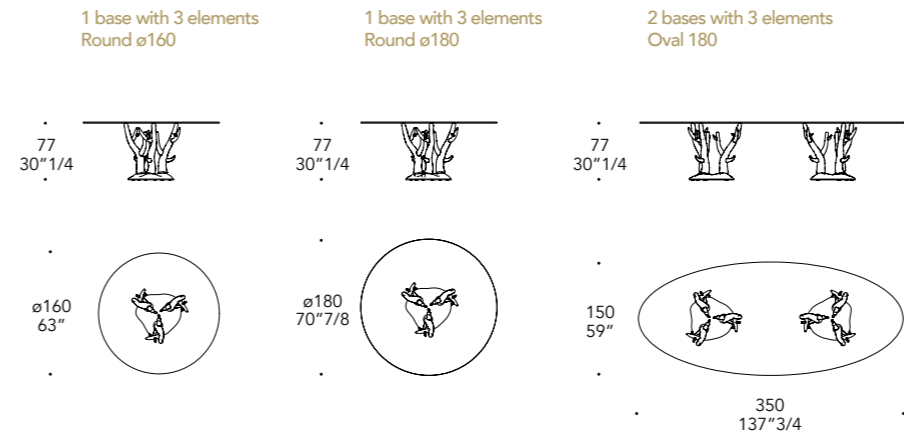

ZOCCOLO PLINTH | 3

Metallo
Metal

H max 90 mm.

Cromo lucido
Shiny Chrome

OPTIONAL |

- Impianto luce Led
- Batteria ricaricabile per impianto luce Led
- Led lighting
- Rechargeable battery for Led Lighting system