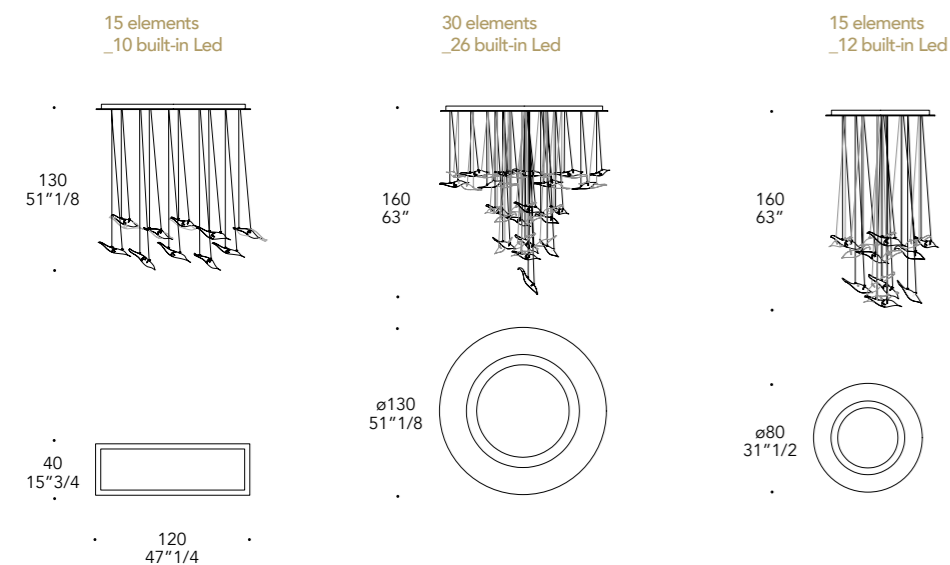

Dettaglio elemento decorato
Element detail