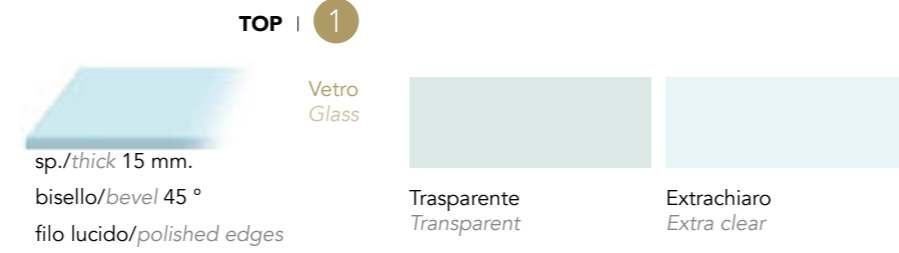

VETRO E VETRO MARMO GLASS AND MARBLE GLASS