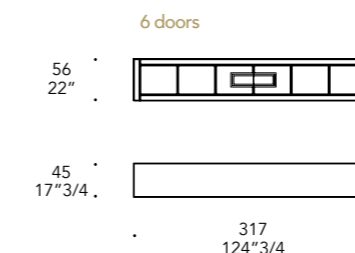

FORMELLE TILES | 3

Vetro con incisione artistica
Glass with artistic engraving

PALAZZO DUCALE CREDENZA LOW

Design · Reflex

- Ante con apertura push-pull
 - Illuminazione a Led sotto al top e sulle formelle
 - Doors with push-pull opening
 - Led lighting under the top and around the tile
- STRIP LED 4.8w/m 2700-3000K