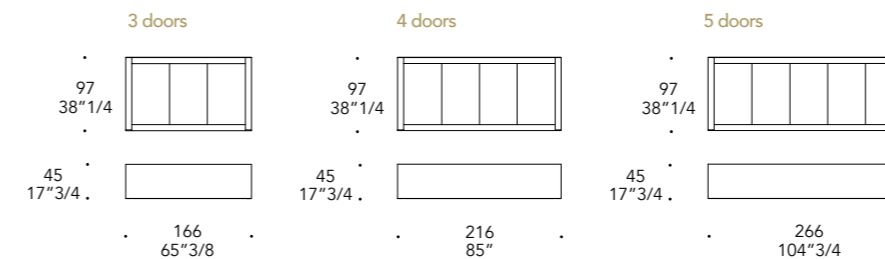

STRUTTURA STRUCTURE | 1

Legno
Wood

Ebano lucido
Shiny Ebony

Legno laccato lucido
Lacquered shiny wood

Applicazioni
Applications

Vetro verniciato bisellato
Bevelled lacquered glass

ANTE DOORS | 2

Applicazioni in vetro verniciato
Applications in lacquered glass

Colori di serie
Standard colours

Antique mirror grigio   Antique mirror blu

MARMOREFLEX®

Vetro Marmo
Marble glass

Calacatta   Calacatta Oro   Marmo di Cesare   Emperador Dark

Grey S. Laurent   Grigio Carnico   Onice Bianco   Onice Oro

Onice Verde   Onice Pesca   Orange Black   Sahara

Zebrino   Amani Daino   Amani Grigio