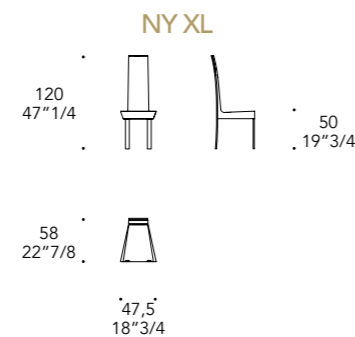

NEW YORK 1,2,XL

Design · Sacha Lakic

SCHIENALE E SEDUTA | 1 BACK AND SEAT

Rivestimento in
Upholstery in:

Tessuto
Fabric

MATERIAL SHEET- A

Extra Amsterdam

Velluto
Velvet

MATERIAL SHEET- A

Pelle
Leather

MATERIAL SHEET- B

Cat C
Nabuk
Colorata
Dune

STRUTTURA STRUCTURE | 2

Legno laccato lucido
Shiny lacquered wood

Ebano lucido
Shiny Ebony wood

104M Ottone satinato
104M Satin Brass

105M Ottone Dark sat
105M Satin Dark Brass

OPTIONAL | 1

Trapuntatura Diamond o San Marco
Diamond or San Marco quilting