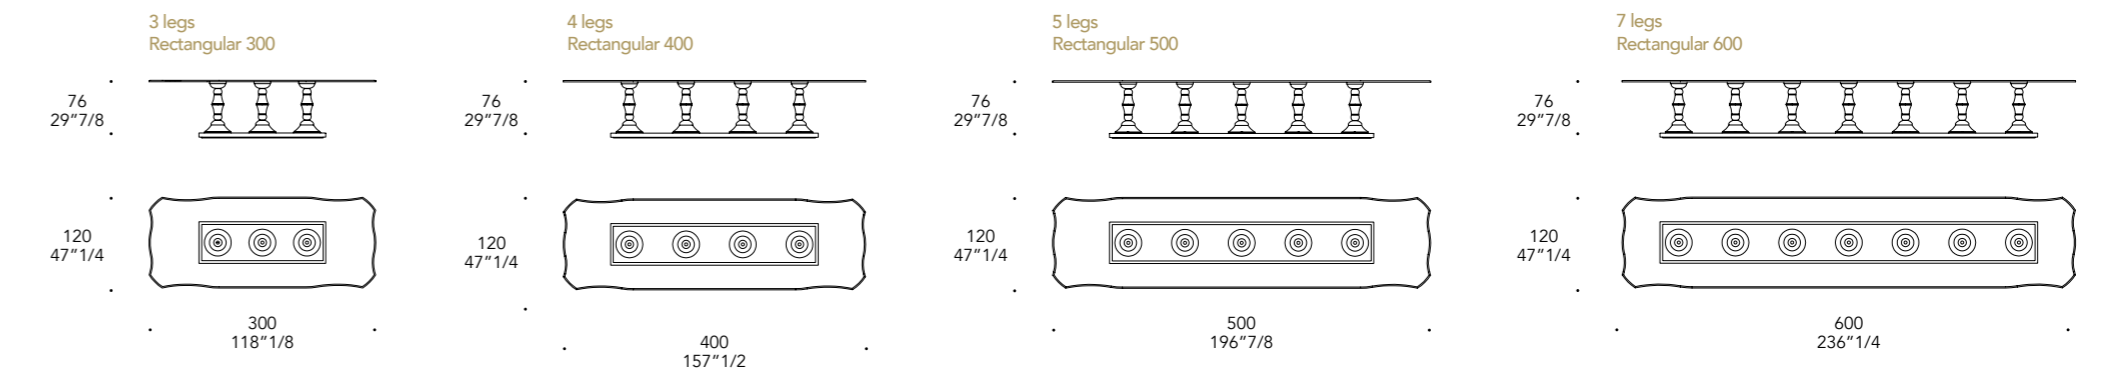

PALAZZO DUCALE 72

Design · Reflex

Impianto luce Led per ogni base con batteria ricaricabile.
Led lighting system in each base with rechargeable battery.

Luce Led / Strip led
9.6W/m 2700-3000K

TOP | 1

Vetro sagomato
Shaped edges glass

sp./thick 19 mm.

Extrachiaro
Extra clear

GAMBE LEGS | 2

Cristallo inciso
Engraved crystal

Cristallo
Crystal

ZOCOLO PLINTH | 3

Vetro
Glass

H 64 mm.

Specchio extrachiaro
Extra clear mirror

Bordo
Frame

Acciaio Supersilver
Supersilver steel