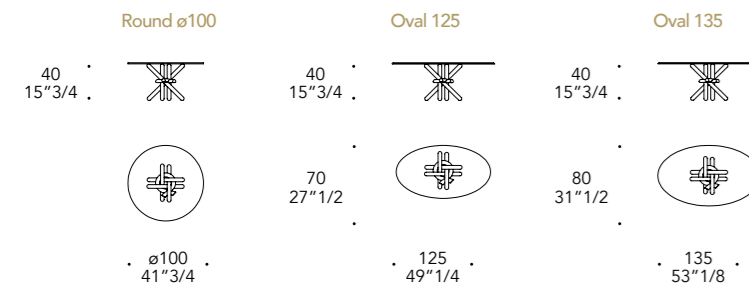

ARLEQUIN 40

Design · Maurice Barilone

1
3
2

Gamba e anello rigato tè
Ribbed tea base and ring

filo lucido/polished edges

bisello/bevel 45°

TOP | 1

sp./thick 12 mm.
bisello/bevel 45°
filo lucido/polished edges