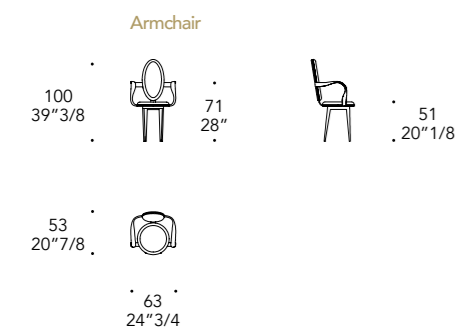

Per cover esterna
For external cover

- Trapuntatura Emerald, San Marco, Diamond, Fly, Exagon
- Emerald, San Marco, Diamond, Fly, Exagon quilting

BASTIDE

Design · Andree Putman

BASTIDE POLTRONCINA

BASTIDE SEDIA