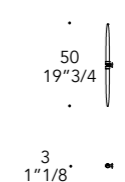

Long handles