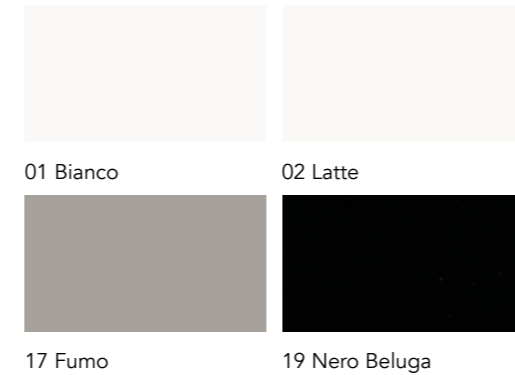

STRUTTURA E BRACCIOLI | STRUCTURE AND ARMS

Legno laccato lucido
Shiny lacquered wood