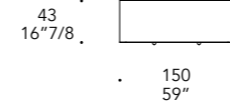

AVANTGARDE BAR SPECIAL

Design · Reflex

1. **OPTIONAL** |
2. Illuminazione a Led
   - Porta bottiglie refrigerato +5/+18 °C
   - Led lighting
   - Cooled bottle-holder +5/+18 °C
   - STRIP LED 9.6w/m 2700-3000K

3

1

2

PEDANA PLATFORM | 2

Legno e vetro verniciato
Lacquered glass and wood

19 Nero Beluga

Come libreria
Matching the shelves-unit

Shelves Unit

Shelves Unit with counter

Bar counter

BANCONE COUNTER | 1

Vetro con illuminazione standard
Glass with standard lighting

Extrachiaro acidato e bocciardato
Extra clear etched and bush hammered

Bronzo acidato e bocciardato
Bronze etched and bush hammered

Fumè acidato e bocciardato
Smoked etched and bush hammered

Decoro
Pattern

Vienna

ELEMENTO LIBRERIA SHELVES UNIT | 3

Legno laccato lucido
Shiny lacquered wood

Colori di serie
Standard colours

Applicazioni
Applications

Vetro verniciato bisellato
Bevelled lacquered glass

Schiena
Back

Vetro verniciato Bianco
White lacquered glass

Vetro specchio Fumè
Smoked mirror glass

Noce Canaletto
Canaletto Walnut

Vetro verniciato
Lacquered glass

4 Ante con apertura push-pull
4 Doors with push-pull opening

AVANTGARDE BUFFET

Design · Reflex

1

2

3

Ante con apertura push-pull
Doors with push-pull opening

2 doors

2 doors

3 doors

STRUTTURA STRUCTURE | 1

Legno laccato lucido
Shiny lacquered wood

Colori di serie
Standard colours

TOP E FRONTALI TOP AND FRONTS | 2

Vetro verniciato bisellato
Bevelled lacquered glass

In tinta
Matching the structure

SCHIENA BACK | 3

Legno laccato opaco
Matt lacquered wood

01 Bianco

OPTIONAL |

- Maniglie a pendaglio in vetro di Murano trasparente
- Illuminazione Led
- Incisioni e pomoli in cristallo
- Pendant handles in transparent Murano glass
- Engravings and round crystal handles
- Led lighting
- STRIP LED 4.8w/m 2700-3000K