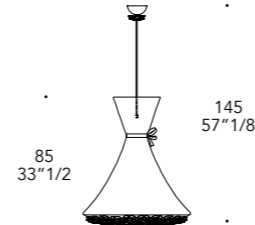

LAMPADARIO

Pendant Lamp