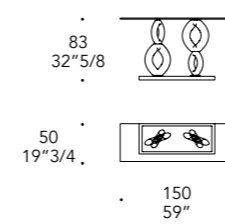

VENEZIA CONSOLE

Design · Tulcinsky