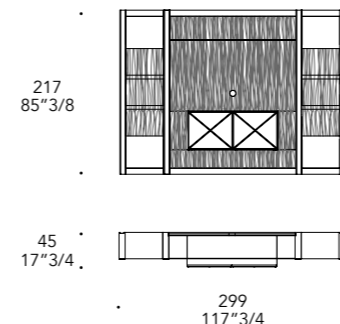

Composition

STRUTTURA STRUCTURE | 1

Legno laccato lucido
Shiny lacquered wood

Colori di serie
Standard colours

Applicazioni
Applications

Vetro verniciato bisellato
Bevelled lacquered glass

SCHIENA BACK | 2

Vetro con decoro
Glass with decoration

Incisione Dune
Dune engravings

CONTENITORE UNIT | 3

Legno laccato lucido
Shiny lacquered wood

Colori di serie
Standard colours

Applicazioni
Applications

Vetro verniciato bisellato
Bevelled lacquered glass