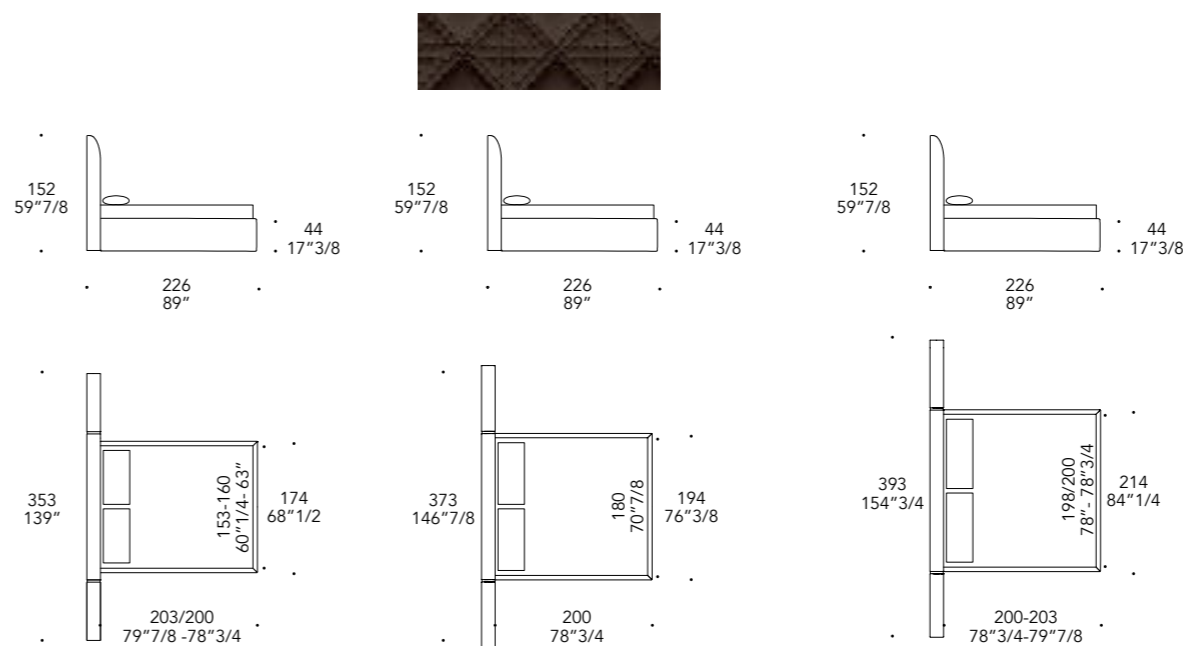

Trapuntatura San Marco su testiera - Rete e materasso non inclusi
San Marco quilting on the headboard - Slatted support and mattress not included