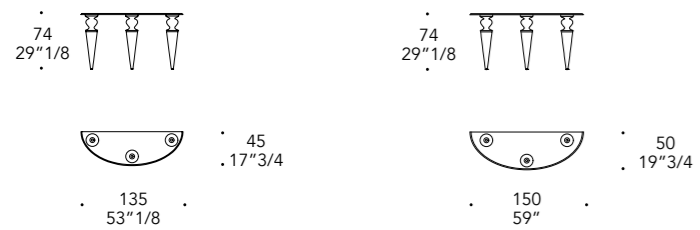

GRAN CANAL CONSOLE

Design · Riccardo Lucatello

1

2

TOP | 1

Vetro
Glass

Trasparente
Transparent

GAMBE LEGS | 2

Vetro di Murano rigato
Ribbed Murano glass

STILE GLAMOUR

Trasparente
Transparent

Oro
Gold

Vetro di Murano liscio
Smooth Murano glass

Platino
Platino

STILE DISEGNO

Trasparente
Transparent

Nero
Black

Blu-grigio
Blue-grey

Ambra
Amber

Rosso
Red

Ametista
Amethyst

Tabacco
Tobacco