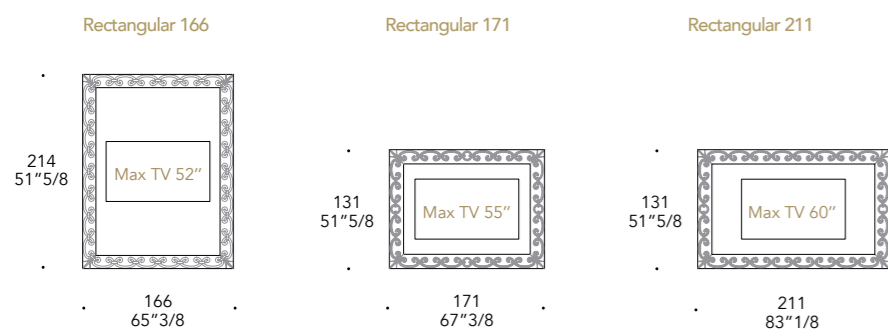

OPTIONAL | - Foro per installazione applique
- Hole for wall-lamp installation

Dettaglio decoro
Decoration detail

CASANOVA SPECCHIO TV "C&Y"

Design · Reflex

- Tv Led non incluso
(sp. max 7 cm, specificare marca modello e pollici)
- Tv-Led not included
(max cm 7, thickness specify brand, model and inches of TV Led)