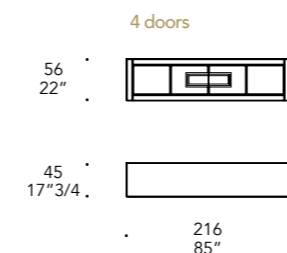

FORMELLE TILES | 3

Vetro con incisione artistica
Glass with artistic engraving

PALAZZO DUCALE CREDENZA LOW

Design · Reflex

- Ante con apertura push-pull
 - Illuminazione a Led sotto al top e sulle formelle
 - Doors with push-pull opening
 - Led lighting under the top and around the tile
- STRIP LED 4.8w/m 2700-3000K