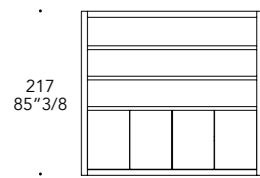

AVANTGARDE BAR SPECIAL

Design · Reflex

1. **OPTIONAL** |
2. Illuminazione a Led
   - Porta bottiglie refrigerato +5/+18 °C
   - Led lighting
   - Cooled bottle-holder +5/+18 °C
   - STRIP LED 9.6w/m 2700-3000K

3

1

2

PEDANA PLATFORM | 2

Legno e vetro verniciato
Lacquered glass and wood

19 Nero Beluga

Come libreria
Matching the shelves-unit

Shelves Unit

Shelves Unit with counter

Bar counter

BANCONE COUNTER | 1

Vetro con illuminazione standard
Glass with standard lighting

Extrachiaro acidato e bocciardato
Extra clear etched and bush hammered

Bronzo acidato e bocciardato
Bronze etched and bush hammered

Fumè acidato e bocciardato
Smoked etched and bush hammered

Decoro
Pattern

Vienna

ELEMENTO LIBRERIA SHELVES UNIT | 3

Legno laccato lucido
Shiny lacquered wood

Colori di serie
Standard colours

Applicazioni
Applications

Vetro verniciato bisellato
Bevelled lacquered glass

Schiena
Back

Vetro verniciato Bianco
White lacquered glass

Vetro specchio Fumè
Smoked mirror glass

Noce Canaletto
Canaletto Walnut

Vetro verniciato
Lacquered glass

4 Ante con apertura push-pull
4 Doors with push-pull opening

AVANTGARDE BUFFET

Design · Reflex

1

2

3

Ante con apertura push-pull
Doors with push-pull opening

2 doors

2 doors

3 doors

STRUTTURA STRUCTURE | 1

Legno laccato lucido
Shiny lacquered wood

Colori di serie
Standard colours

TOP E FRONTALI TOP AND FRONTS | 2

Vetro verniciato bisellato
Bevelled lacquered glass

In tinta
Matching the structure

SCHIENA BACK | 3

Legno laccato opaco
Matt lacquered wood

01 Bianco

OPTIONAL |

- Maniglie a pendaglio in vetro di Murano trasparente
- Illuminazione Led
- Incisioni e pomoli in cristallo
- Pendant handles in transparent Murano glass
- Engravings and round crystal handles
- Led lighting
- STRIP LED 4.8w/m 2700-3000K