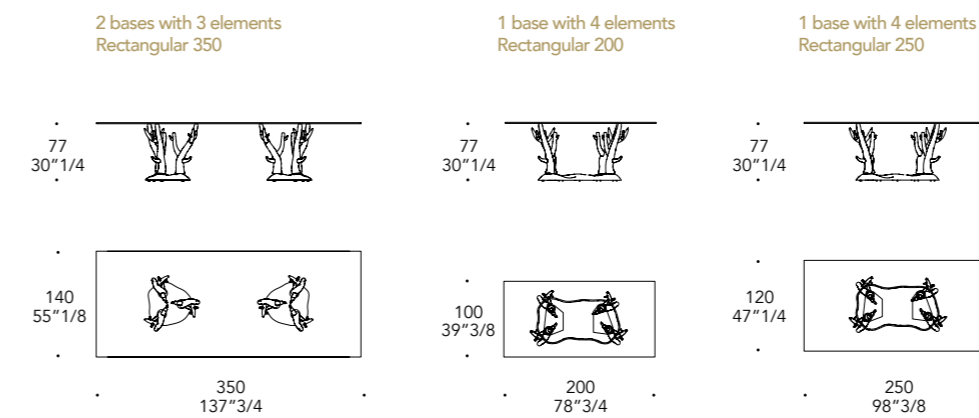

ZOCCOLO PLINTH | 3

Metallo
Metal

H max 90 mm.

Cromo lucido
Shiny Chrome

OPTIONAL |

- Impianto luce Led
- Batteria ricaricabile per impianto luce Led
- Led lighting
- Rechargeable battery for Led Lighting system