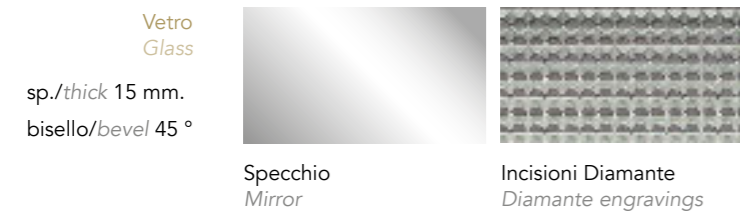

LAZY SUSAN (OPTIONAL) |