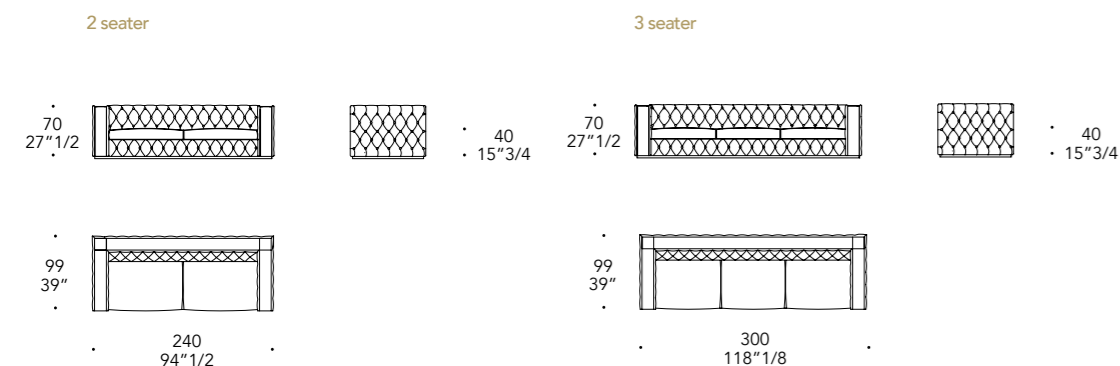

STRUTTURA STRUCTURE | 1

Legno e poliuretano rivestito in
Wood and polyurethane upholstered in:

- Tessuto Fabric: Extra Amsterdam
- Velluto Velvet: Cat C Nabuk Colorata
- Pelle Leather: Cat C Nabuk Colorata

BASE | 2

- Metallo Metal: Acciaio lucido (Polished steel)

FASCE PERIMETRALI STRIPES | 3

- Legno Wood: Ebano lucido (Shiny Ebony)
- Vetro verniciato Lacquered glass: Vetro con incisioni dorate (Glass with golden engravings)
- Vetro Glass: Mesh, Carbonio, Antique mirror blu, Antique mirror grigio