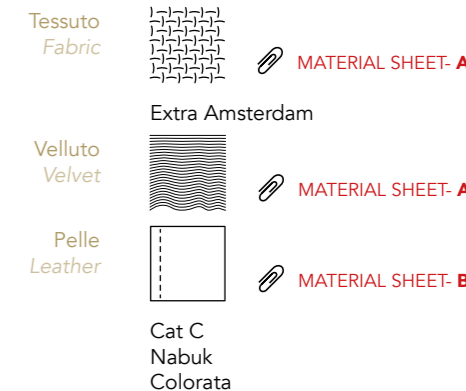

TESTIERA HEADBOARD | 1

Imbottita e trapuntata con rivestimento in
Padded and quilted with upholstery in:

GIROLETTO BEDFRAME | 2

Rivestimento in
Upholstery in: