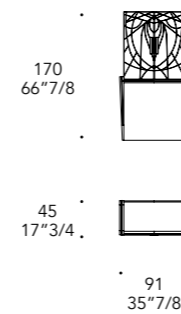

BELLE EPOQUE BAR COCKTAIL

Design · Studio Viganò

- Dotato di ripiano portabottiglie, cassetto, ripiano estraibile, accessori porta bicchieri

- Equipped with shelves for bottles, drawer, pull-out shelf and glasses holder

STRUTTURA STRUCTURE | 1

Legno laccato lucido Shiny lacquered wood

MATERIAL SHEET-C

Colori di serie Standard colours

ANTE DOORS | 2

Vetro verniciato Lacquered glass

Come struttura Matching the structure

Incisioni Engravings

Oro Gold

MANIGLIE HANDLES | 3

Metallo Metal

Oro satinato Glazed Gold

Inseri in vetro verniciato Inlay in lacquered glass

come struttura matching the structure

DECORI E PIEDINI DECORATIONS AND FEET | 4

Metallo Metal

Oro Gold

SCHIENA BACK | 5

Legno rivestito in vetro Wood covered in glass

Extrachiaro a specchio Extra clear mirror glass