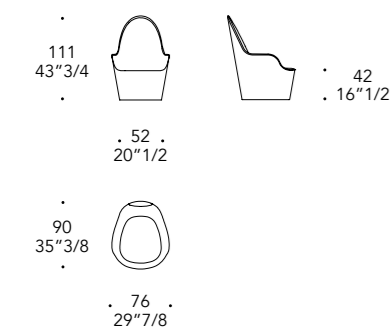

MATERIAL SHEET- A

Pelle
Leather

MATERIAL SHEET- B

Cat C
Colorata

OPTIONAL |
- Piastra girevole magnetica
- Magnetic turning base

SWAN SOFA

Design · Tulczinsky

1