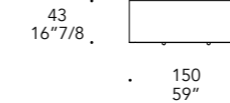

AVANTGARDE BAR SPECIAL

Design · Reflex

1. **OPTIONAL** |
2. Illuminazione a Led
   - Porta bottiglie refrigerato +5/+18 °C
   - Led lighting
   - Cooled bottle-holder +5/+18 °C
   - STRIP LED 9.6w/m 2700-3000K

3

1

2

PEDANA PLATFORM | 2

Legno e vetro verniciato
Lacquered glass and wood

19 Nero Beluga

Come libreria
Matching the shelves-unit

Shelves Unit

Shelves Unit with counter

Bar counter

BANCONE COUNTER | 1

Vetro con illuminazione standard
Glass with standard lighting

Extrachiaro acidato e bocciardato
Extra clear etched and bush hammered

Bronzo acidato e bocciardato
Bronze etched and bush hammered

Fumè acidato e bocciardato
Smoked etched and bush hammered

Decoro
Pattern

Vienna

ELEMENTO LIBRERIA SHELVES UNIT | 3

Legno laccato lucido
Shiny lacquered wood

Colori di serie
Standard colours

Applicazioni
Applications

Vetro verniciato bisellato
Bevelled lacquered glass

Schiena
Back

Vetro verniciato Bianco
White lacquered glass

Vetro specchio Fumè
Smoked mirror glass

Noce Canaletto
Canaletto Walnut

Vetro verniciato
Lacquered glass

4 Ante con apertura push-pull
4 Doors with push-pull opening

AVANTGARDE BUFFET

Design · Reflex

1

2

3

Ante con apertura push-pull
Doors with push-pull opening

2 doors

2 doors

3 doors

STRUTTURA STRUCTURE | 1

Legno laccato lucido
Shiny lacquered wood

Colori di serie
Standard colours

TOP E FRONTALI TOP AND FRONTS | 2

Vetro verniciato bisellato
Bevelled lacquered glass

In tinta
Matching the structure

SCHIENA BACK | 3

Legno laccato opaco
Matt lacquered wood

01 Bianco

OPTIONAL |

- Maniglie a pendaglio in vetro di Murano trasparente
- Illuminazione Led
- Incisioni e pomoli in cristallo
- Pendant handles in transparent Murano glass
- Engravings and round crystal handles
- Led lighting
- STRIP LED 4.8w/m 2700-3000K