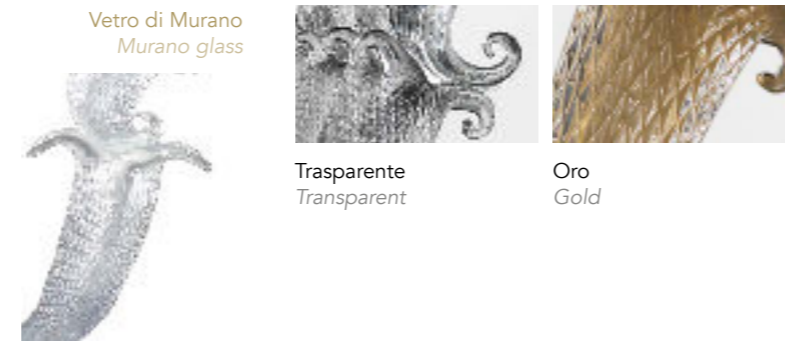

GAMBE LEGS | 2