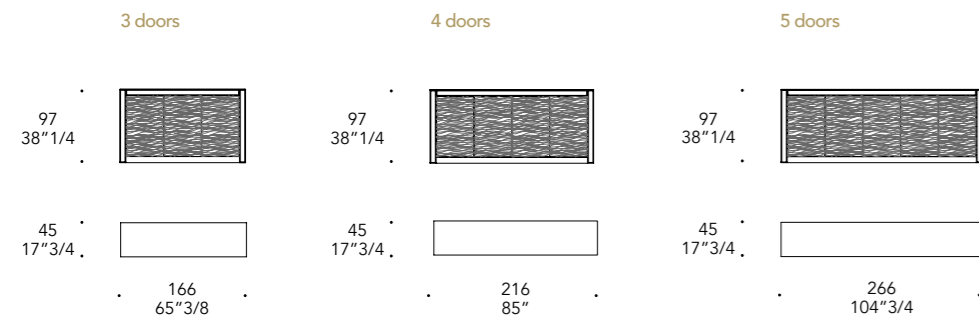

Design · Riccardo Lucatello

- Ripiani in vetro e illuminazione a Led sotto al top
- Ante apertura push-pull
- Glass shelves and Led lighting under the top
- Push-pull door opening
- STRIP LED 4.8w/m 2700-3000K