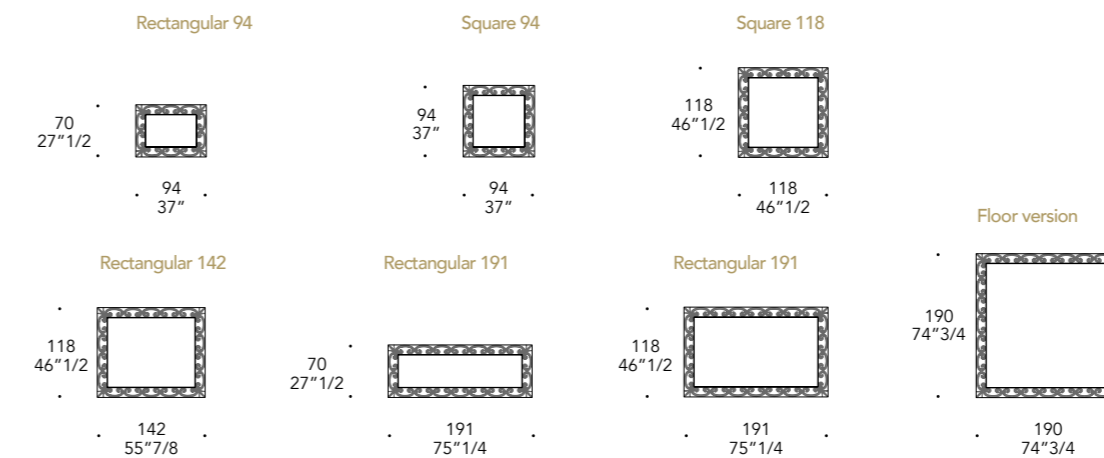

OPTIONAL | - Foro per installazione applique
- Hole for wall-lamp installation

Dettaglio decoro
Decoration detail

CASANOVA SPECCHIO TV "C&Y"

Design · Reflex

- Tv Led non incluso
(sp. max 7 cm, specificare marca modello e pollici)
- Tv-Led not included
(max cm 7, thickness specify brand, model and inches of TV Led)