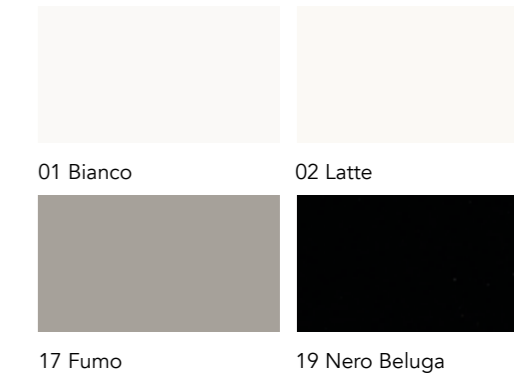

STRUTTURA STRUCTURE |

Legno laccato lucido
Shiny lacquered Wood

OPTIONAL | - Meccanismo girevole di ritorno
- Tournring mechanism