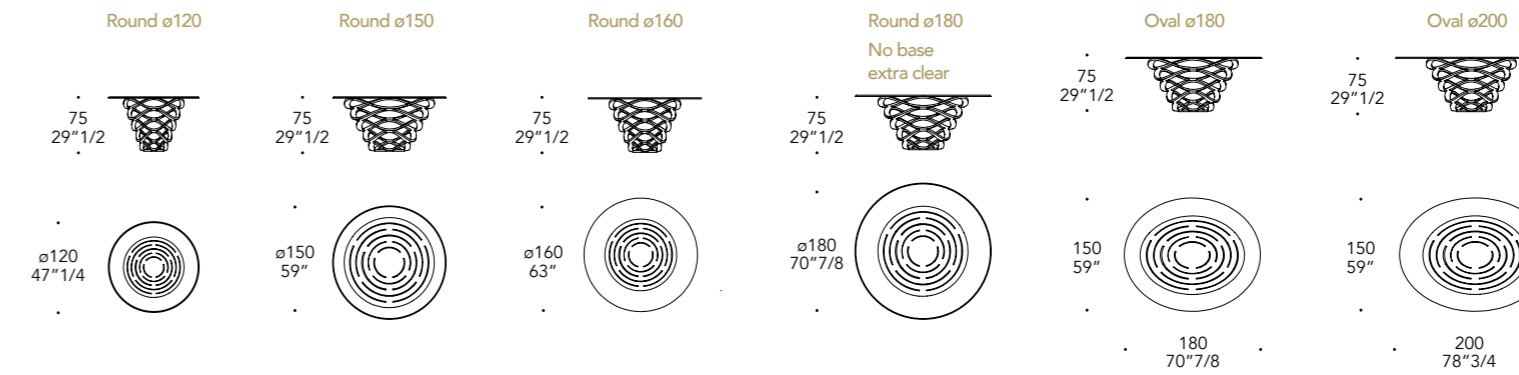

NEOLITICO 72

Design · Tulczinsky

TOP | 1
Vetro Glass
Trasparente
Transparent

sp./thick 15 mm.
bisello/bevel 45 °

BASE | 2
Ferro battuto
Forged iron

Foglia oro
Gold leaf

Foglia argento
Silver leaf

NEOLITICO 72 VETRO

Design · Tulczinsky

TOP | 1
Vetro Glass
Trasparente
Transparent

sp./thick 12 mm.
sp./thick 15 mm.
bisello/bevel 45 °

BASE | 2
Vetro curvato
Curved glass

Trasparente
Transparent

Extrachiaro
Extra clear
sp./thick 19 mm.

Nero
Black

104M Ottone
104M Brass

105M Ottone dark
105M Dark Brass

101M Titanium
101M Titanium

100M Bronze
100M Bronze

sp./thick 19/24 mm.