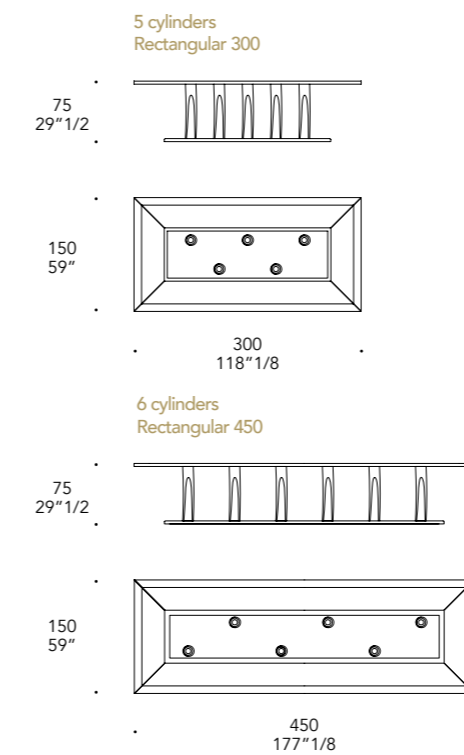

NAUTILUS 72 SPECIAL

Design · Reflex

Luce Led per gamba Led lighting for leg
LED cob 4.2W 2700-3000K

TOP | 1

Vetro Glass

sp./thick 15 + 10 mm.

Extrachiaro
Extra clear

Fascia perimetrale in legno
Perimeter band in wood

sp./thick 40 mm.

Ebano lucido
Shiny Ebony

MATERIAL SHEET-C

Laccato lucido colori di serie
Lacquered wood standard colours

GAMBE LEGS | 2

Vetro di Murano
Murano Glass

Striato
Striato

Oro
Gold

Murrine
Murrine

ZOCCOLO PLINTH | 3

Legno
Wood

H max 40 mm.

Ebano lucido
Shiny Ebony

MATERIAL SHEET-C

Laccato lucido colori di serie
Lacquered wood standard colours

1. **OPTIONAL |**
2. Impianto luce Led
   - Batteria ricaricabile per impianto luce Led
   - Led lighting
   - Rechargeable battery for Led Lighting system