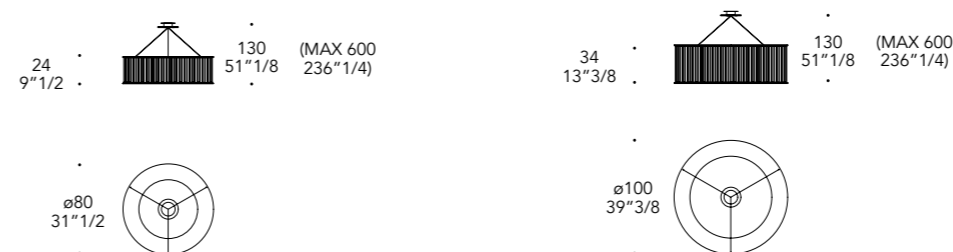

STRUTTURA STRUCTURE | 1

Metallo
Metal

Con LED STRIP/ With STRIP LED
40W/60W-12V-2700/3000K

101M Titanium satinato
101M Satin Titanium

100M Bronze satinato
100M Satin Bronze

- con with
LED STRIP 40W/60W 12V 2700-3000K