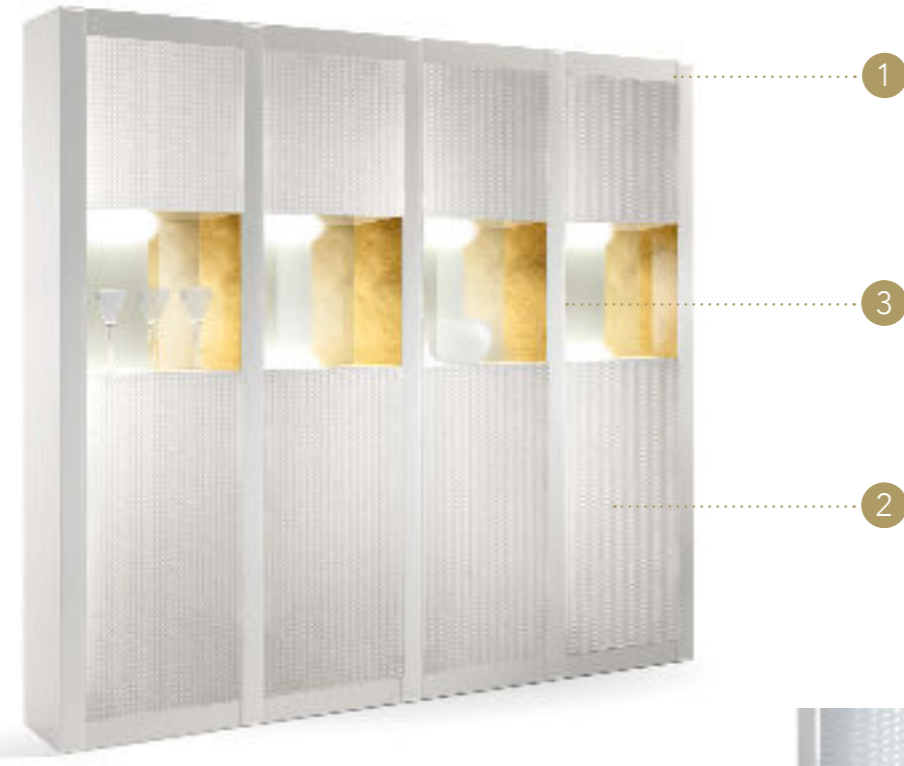

Vetro trasparente
Transparent glass

Vetro oro
Gold glass

DIAMANTE MADIA

Design · Reflex

- Illuminazione a Led inclusa
- Led lighting included
STRIP LED 4.8w/m 2700-3000K

Dettaglio vano a vista
Central space detail