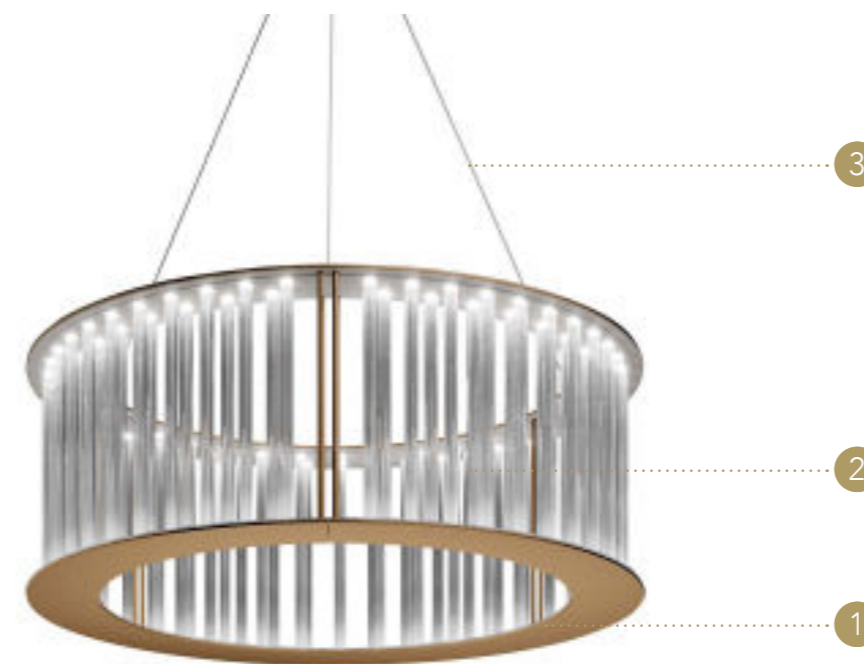

STRUTTURA STRUCTURE | 1

Metallo
Metal

Con LED STRIP/ With STRIP LED
40W/60W-12V-2700/3000K

101M Titanium satinato
101M Satin Titanium

100M Bronze satinato
100M Satin Bronze

- con with
LED STRIP 40W/60W 12V 2700-3000K