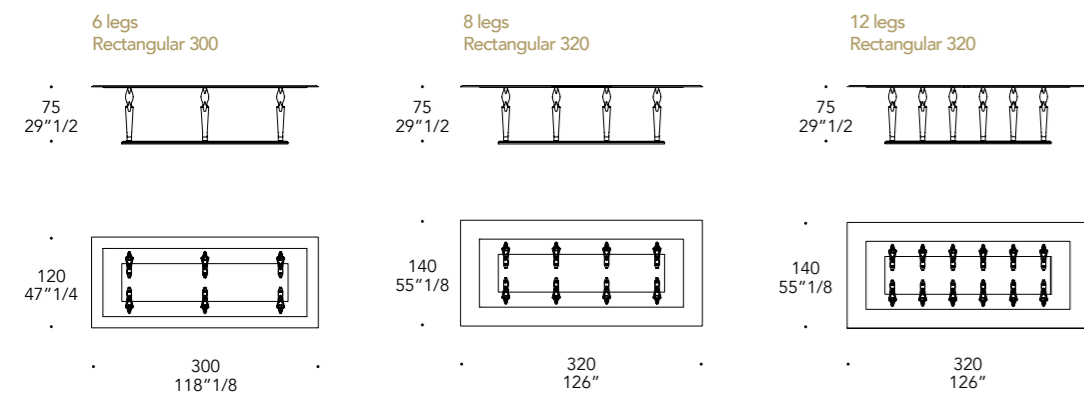

CASANOVA 72 SPECIAL

Design · Reflex