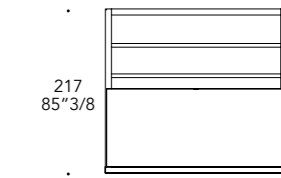

Shelves Unit with counter