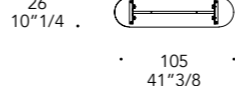

CHARLESTON COLLEZIONE

Design · Reflex

Applique

41
16"1/8

13
5"1/8
26
10"1/4

STRUTTURA STRUCTURE | 1

Metallo
Metal

Acciaio Inox lucido
Polished Inox steel

PARALUME LAMPSHADE | 2

Vetro di Murano
Murano glass

Trasparente
Transparent

Riga interna del paralume
Internal stripe

OPTIONAL

Acquamarina
Aquamarine

Nero
Black

Ametista
Amethyst

- impianto Led / Led system
2x3,5W G9 110-240V 2700-3000K

- Sistema Led / Led system
12x 3,5W G9 110-240V 2700-3000K

- Sistema Led / Led system
10x 3,5W G9 110-240V 2700-3000K

Suspended Lamp
Oval

SUPPORTO SUPPORT | 1

Vetro
Glass

Specchio
Mirror

STRUTTURA STRUCTURE | 2

Metallo
Metal

Acciaio lucido
Polished steel

PARALUME LAMPSHADE | 3

Stecche in vetro di Murano
Sticks in Murano glass

Trasparente
Transparent

Riga interna del paralume
Internal stripe

Acquamarina
Aquamarine

Nero
Black

Ametista
Amethyst

OPTIONAL | - Cornice di tamponamento in ferro verniciato nero tra soffitto e supporto
- Closing frame between ceiling and plate in black lacquered iron
(SOLO PER IL GRAN CHARLESTON ONLY FOR GRAN CHARLESTON)