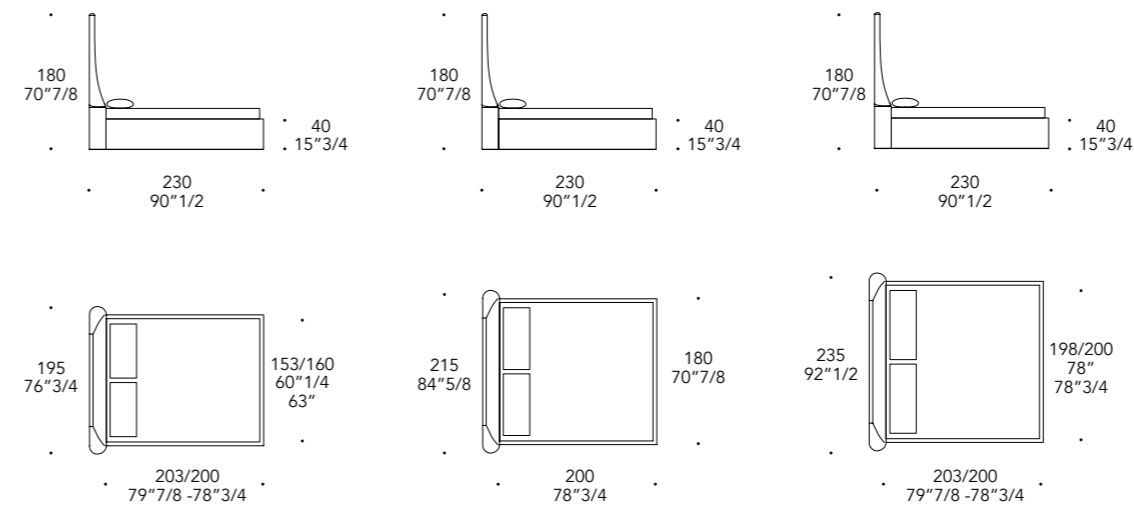

TESTIERA HEADBOARD | 1

Sagomata con rivestimento in
Shaped with upholstery in:

- Pelle Leather: MATERIAL SHEET-B
- Cat C Nabuk Colorata Dune

GIROLETTO BEDFRAME | 2

Rivestimento in
Upholstery in:

- Pelle Leather: MATERIAL SHEET-B
- Cat C Nabuk Colorata Dune

1. **OPTIONAL |**
2. Disponibile con contenitore e rete basculante
   - Available with storage unit and slat
   - Trapuntatura Diamond su testiera
   - Diamond quilting on the headboard