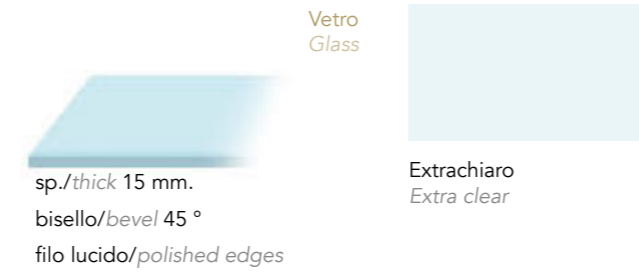

CASANOVA 72

Design · Reflex

LAZY SUSAN (OPTIONAL) |

TOP | 1

GAMBE LEGS | 2

ZOCCOLO PLINTH | 3

SOTTO TOP LOWER TOP | 4

OPTIONAL |
- Piano con incisione Diamante
- Top with Diamante engravings

Gamba in vetro trasparente
Leg in transparent leg