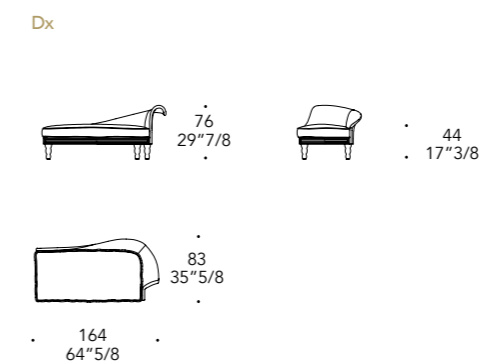

CASANOVA SOFA

Design · Marco Cocco

- Cuscini di seduta in piuma con inserto in poliuretano espanso
- Seat cushions with feather padding and polyurethane insert

STRUTTURA STRUCTURE | 1

Legno e poliuretano rigido
Wood and rigid polyurethane

Rivestimento in
Upholstery in:

- Tessuto
  Fabric MATERIAL SHEET-A
- Extra Amsterdam
- Velluto
  Velvet MATERIAL SHEET-A
- Pelle
  Leather MATERIAL SHEET-B
- Cat C
  Nabuk
  Colorata
  Dune

GAMBE LEGS | 2

Vetro Murano rigato
Ribbed Murano glass

Trasparente
Transparent

Oro
Gold

Vetro Murano
Murano glass

In tinta con rivestimento in pelle
Same as leather colour

OPTIONAL |

- Trapuntatura San Marco su cuscini seduta
- San Marco quilting on seat cushions

CASANOVA TRICLINIO

Design · Marco Cocco

- Cuscino di seduta in piuma con inserto in poliuretano espanso
- Seat cushion with feather padding and polyurethane insert

STRUTTURA STRUCTURE | 1

Legno e poliuretano rigido
Wood and rigid polyurethane

Rivestimento in
Upholstery in:

- Tessuto
  Fabric MATERIAL SHEET-A
- Extra Amsterdam
- Velluto
  Velvet MATERIAL SHEET-A
- Pelle
  Leather MATERIAL SHEET-B
- Cat C
  Nabuk
  Colorata
  Dune

GAMBE LEGS | 2

Vetro Murano rigato
Ribbed Murano glass

Trasparente
Transparent

Oro
Gold

Vetro Murano
Murano glass

In tinta con rivestimento in pelle
Same as leather colour

OPTIONAL |

- Trapuntatura San Marco su cuscino seduta
- San Marco quilting on seat cushion