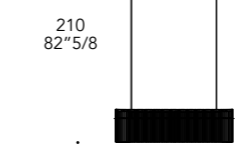

Suspended Lamp
Oval