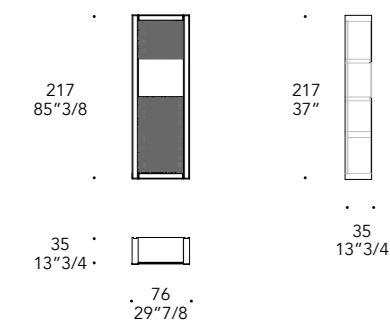

Vetro trasparente
Transparent glass

Vetro oro
Gold glass

DIAMANTE MADIA

Design · Reflex

- Illuminazione a Led inclusa
- Led lighting included
STRIP LED 4.8w/m 2700-3000K

Dettaglio vano a vista
Central space detail