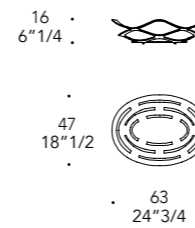

MURANO VASI E PIATTI

Design · Reflex

1

STRUTTURA STRUCTURE | 1

Vetro di Murano
Murano glass

Multicolore
Multicoloured

NEOLITICO PORTAFRUTTA

Design · Reflex

1

STRUTTURA STRUCTURE | 1

Vetro curvato
Curved glass

Extrachiaro acidato
Extra clear etched

Fumè acidato
Smoked etched

Bronzo acidato
Bronze etched

Dettaglio finitura Fumè acidata
Smoked etched finish detail