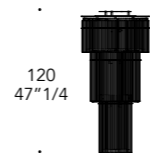

Suspended Lamp
Gran Charleston