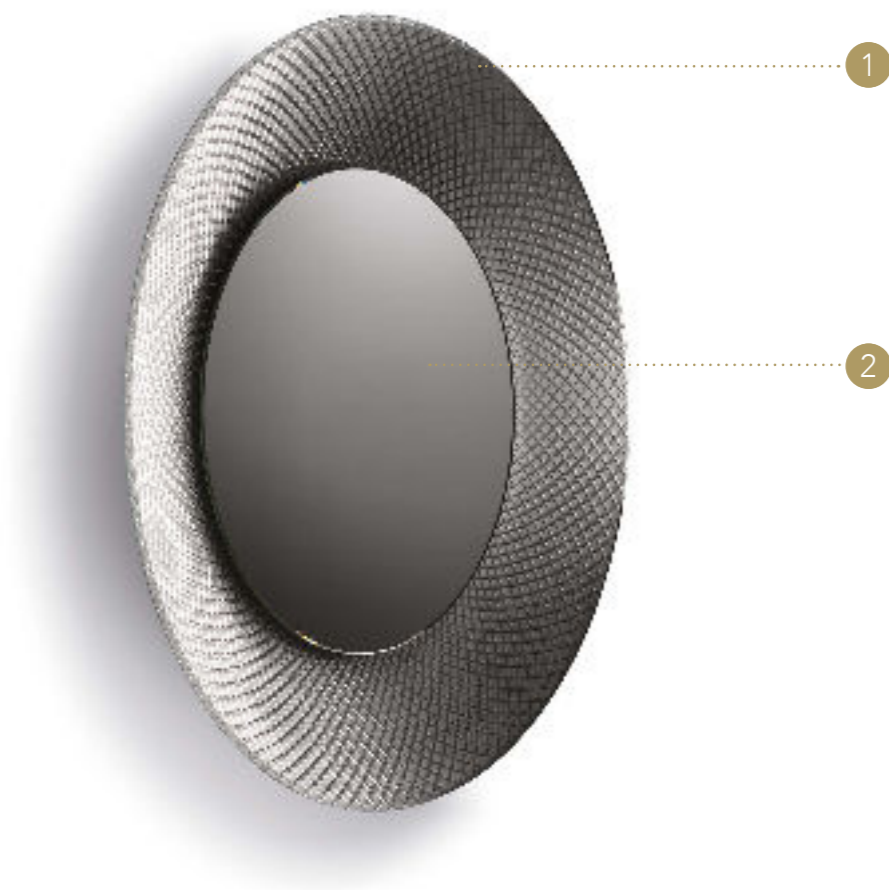

CORNICE FRAME | 1

Vetro curvato con incisioni
Curved glass with engravings

sp./thick 8 mm.

Extrachiaro acidato
Extra clear etched

SPECCHIO MIRROR | 2

Vetro
Glass

sp./thick 5 mm.
bisello/bevel 45°

Specchio extrachiaro
Extra clear mirror