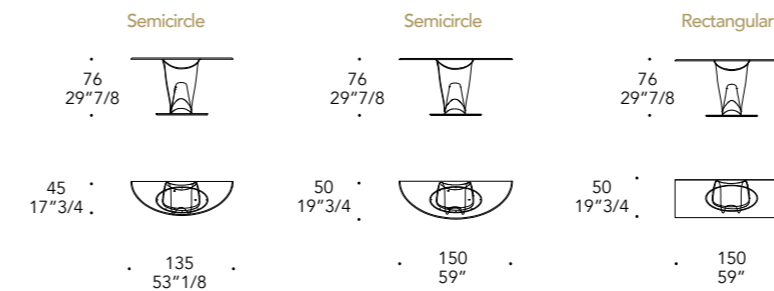

Nero
Black

104M Ottone
104M Brass

105M Ottone dark
105M Dark Brass

101M Titanium
101M Titanium

100M Bronze
100M Bronze

sp./thick 24 mm.

PARENTESIS CONSOLE

Design · Tulczinsky