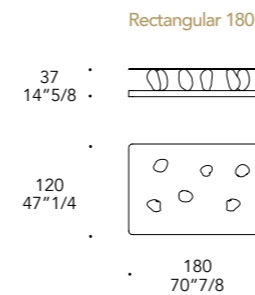

104M Ottone satinato
104M Satin Brass

SASSI 40

Design · Riccardo Lucatello

1
2
3

TOP | 1

Vetro
Glass

sp./thick 12 mm.
Angoli arrotondati raggio
5 cm+bisello 45°.
Rounded corners radius
5 cm with 45° bevel.

Extrachiaro
Extra clear