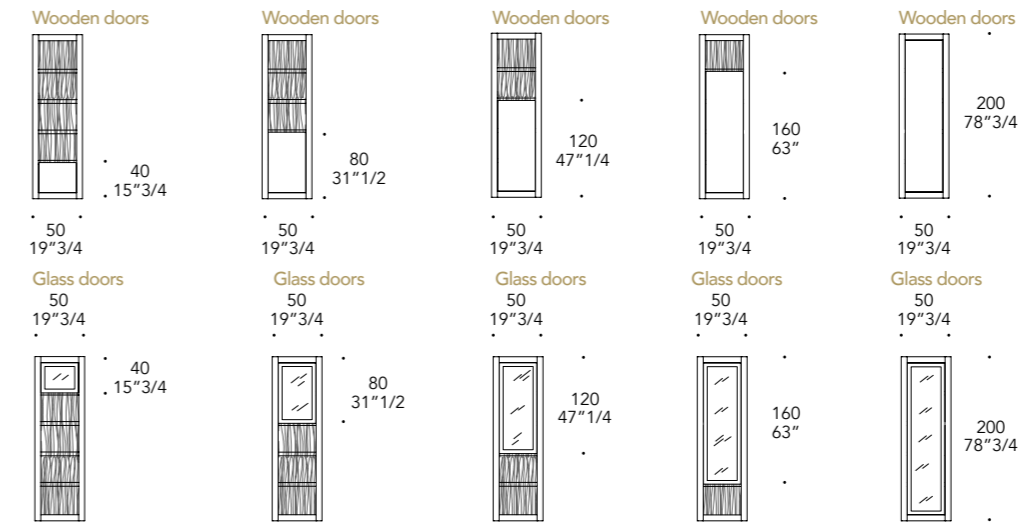

SCHIENALE BACK | 2

Vetro con decoro
Glass with decoration

Incisione Dune
Dune engravings

Dettaglio incisioni Dune
Dune engravings detail

DUNE LIBRERIA ANTE L.50 E FIANCHI

Design · Riccardo Lucatello

- Ante a battente con apertura push-pull
- Hinged doors Led lighting included under the top