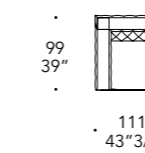

Tub chair

STRUTTURA STRUCTURE | 1

Legno e poliuretano rivestito in
Wood and polyurethane upholstered in:

Tessuto
Fabric

MATERIAL SHEET-A

Velluto
Velvet

MATERIAL SHEET-A

Pelle
Leather

MATERIAL SHEET-B

Cat C
Nabuk
Colorata