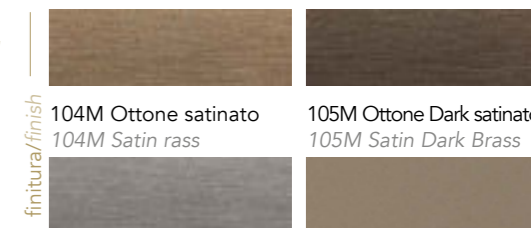

STRUTTURA STRUCTURE | 1

Metallo
Metal

Con LED STRIP/ With STRIP LED
40W/60W-12V-2700/3000K

101M Titanium satinato
101M Satin Titanium

100M Bronze satinato
100M Satin Bronze

- con with
LED STRIP 40W/60W 12V 2700-3000K