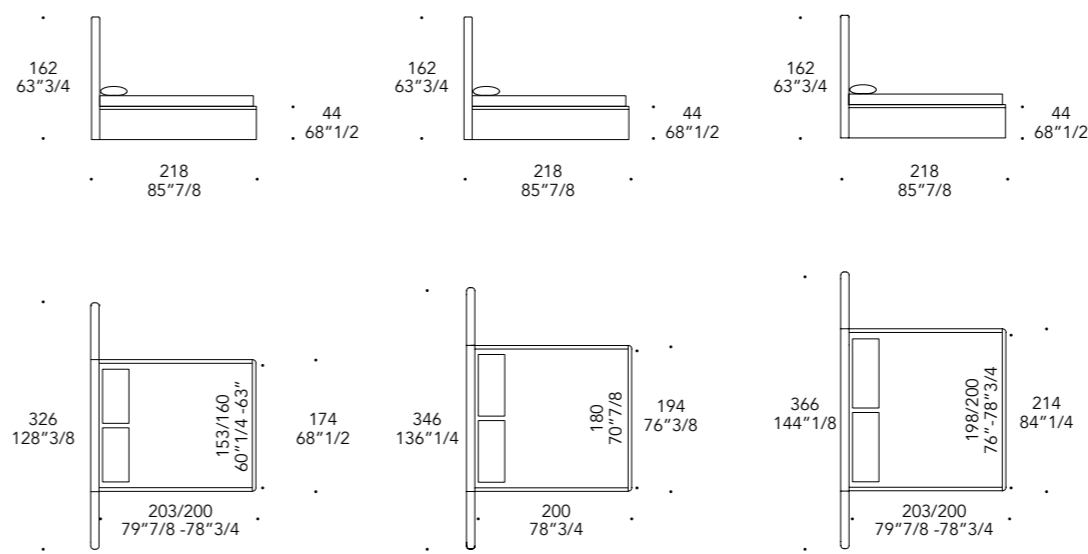

- Rete e materasso non inclusi
- Slatted support and mattress not included

TESTIERA HEADBOARD | 1

Imbottita e plissettata con rivestimento in
Padded and pleated upholstery in:

Pelle
Leather

MATERIAL SHEET-B