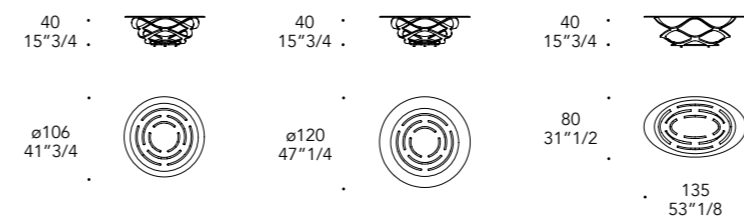

NEOLITICO 40

Design · Tulczinsky

1

2

TOP | 1

Vetro Glass

sp./thick 12 mm.
bisello/bevel 45 °

Trasparente
Transparent

BASE | 2

Ferro battuto
Forged iron

Foglia oro
Gold leaf

Foglia argento
Silver leaf

NEOLITICO 40 VETRO

Design · Tulczinsky

1

2

TOP | 1

Vetro Glass

sp./thick 12 mm.
bisello/bevel 45 °

Trasparente
Transparent

BASE | 2

Vetro curvato
Curved glass

sp./thick 15 mm.

Extrachiaro
Extra clear

Nero
Black

Extrachiaro Acidato
Extra clear etched

Vetro verniciato o acidato verniciato
Lacquered or etched lacquered glass

Colori di serie
Standard colours

MATERIAL SHEET-D