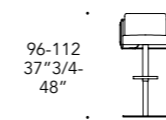

AMET SEDIA

Design · Emanuele Missaglia

OPTIONAL COVER ESTERNA | EXTERNAL COVER

Rivestimento in Upholstery in:

Tessuto Fabric

MATERIAL SHEET-A

Pelle Leather

MATERIAL SHEET-B

Extra Amsterdam

Naturale Nabuk Colorata

SCHIENALE E SEDUTA | BACK AND SEAT

Rivestimento in Upholstery in:

Tessuto Fabric

MATERIAL SHEET-A

Super Extra Luxury

MATERIAL SHEET-A

Pelle Leather

MATERIAL SHEET-B

Naturale Nabuk Colorata

GAMBE LEGS |

Legno Wood

104M Ottone satinato
104M Satin Brass

105M Ottone Dark sat
105M Satin Dark Brass

101M Titanium satinato
101M Satin Titanium

Rovere Beluga
Oak Wood Beluga

100M Bronze
100M Bronze

OPTIONAL

Per cover esterna
For external cover

- Trapuntatura Emerald, San Marco, Diamond, Fly, Exagon
- Emerald, San Marco, Diamond, Fly, Exagon quilting

AMET SGABELLO

Design · Emanuele Missaglia

OPTIONAL COVER ESTERNA | EXTERNAL COVER

Rivestimento in Upholstery in:

Tessuto Fabric

MATERIAL SHEET-A

Pelle Leather

MATERIAL SHEET-B

Extra Amsterdam

Naturale Nabuk Colorata

SCHIENALE E SEDUTA | BACK AND SEAT

Rivestimento in Upholstery in:

Tessuto Fabric

MATERIAL SHEET-A

Super Extra Luxury

MATERIAL SHEET-A

Pelle Leather

MATERIAL SHEET-B

Naturale Nabuk Colorata

104M Ottone satinato
104M Satin Brass

105M Ottone Dark sat
105M Satin Dark Brass

101M Titanium satinato
101M Satin Titanium

100M Bronze
100M Bronze

OPTIONAL

Per cover esterna
For external cover

- Trapuntatura Emerald, San Marco, Diamond, Fly, Exagon
- Emerald, San Marco, Diamond, Fly, Exagon quilting