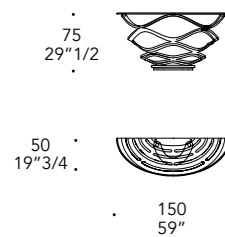

NEOLITICO CONSOLE VETRO

Design · Tulczinsky