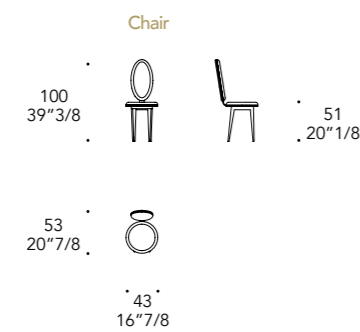

Per cover esterna
For external cover

- Trapuntatura Emerald, San Marco, Diamond, Fly, Exagon
- Emerald, San Marco, Diamond, Fly, Exagon quilting

BASTIDE

Design · Andree Putman

BASTIDE POLTRONCINA

BASTIDE SEDIA