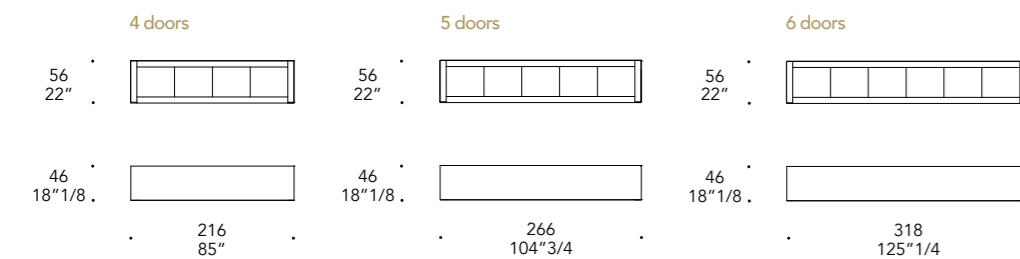

AVANTGARDE CREDENZA LUCE

Design · Reflex

Ripiani interni in vetro PLX sp. 8 mm
Internal shelves in PLX glass 8 mm th.

- Ante con apertura push-pull
- Illuminazione sotto al top a Led inclusa
- Led lighting included under the top
- Doors with push-pull opening
- STRIP LED 4.8w/m 2700-3000K