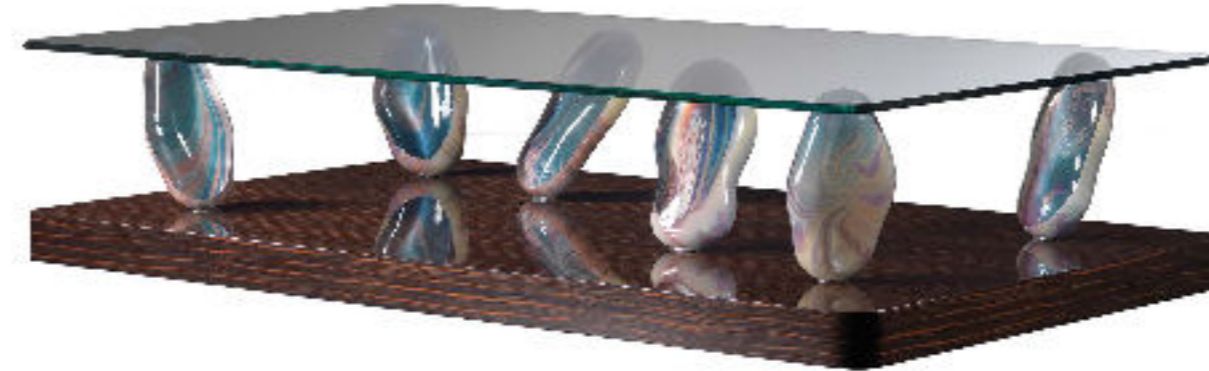

104M Ottone satinato
104M Satin Brass

SASSI 40

Design · Riccardo Lucatello

1
2
3

TOP | 1

Vetro
Glass

sp./thick 12 mm.
Angoli arrotondati raggio
5 cm+bisello 45°.
Rounded corners radius
5 cm with 45° bevel.

Extrachiaro
Extra clear