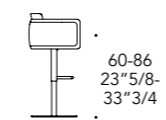

AMET SEDIA

Design · Emanuele Missaglia

OPTIONAL COVER ESTERNA | EXTERNAL COVER

Rivestimento in Upholstery in:

Tessuto Fabric

MATERIAL SHEET-A

Pelle Leather

MATERIAL SHEET-B

Extra Amsterdam

Naturale Nabuk Colorata

SCHIENALE E SEDUTA | BACK AND SEAT

Rivestimento in Upholstery in:

Tessuto Fabric

MATERIAL SHEET-A

Super Extra Luxury

MATERIAL SHEET-A

Pelle Leather

MATERIAL SHEET-B

Naturale Nabuk Colorata

GAMBE LEGS |

Legno Wood

104M Ottone satinato
104M Satin Brass

105M Ottone Dark sat
105M Satin Dark Brass

101M Titanium satinato
101M Satin Titanium

Rovere Beluga
Oak Wood Beluga

100M Bronze
100M Bronze

OPTIONAL

Per cover esterna
For external cover

- Trapuntatura Emerald, San Marco, Diamond, Fly, Exagon
- Emerald, San Marco, Diamond, Fly, Exagon quilting

AMET SGABELLO

Design · Emanuele Missaglia

OPTIONAL COVER ESTERNA | EXTERNAL COVER

Rivestimento in Upholstery in:

Tessuto Fabric

MATERIAL SHEET-A

Pelle Leather

MATERIAL SHEET-B

Extra Amsterdam

Naturale Nabuk Colorata

SCHIENALE E SEDUTA | BACK AND SEAT

Rivestimento in Upholstery in:

Tessuto Fabric

MATERIAL SHEET-A

Super Extra Luxury

MATERIAL SHEET-A

Pelle Leather

MATERIAL SHEET-B

Naturale Nabuk Colorata

104M Ottone satinato
104M Satin Brass

105M Ottone Dark sat
105M Satin Dark Brass

101M Titanium satinato
101M Satin Titanium

100M Bronze
100M Bronze

OPTIONAL

Per cover esterna
For external cover

- Trapuntatura Emerald, San Marco, Diamond, Fly, Exagon
- Emerald, San Marco, Diamond, Fly, Exagon quilting