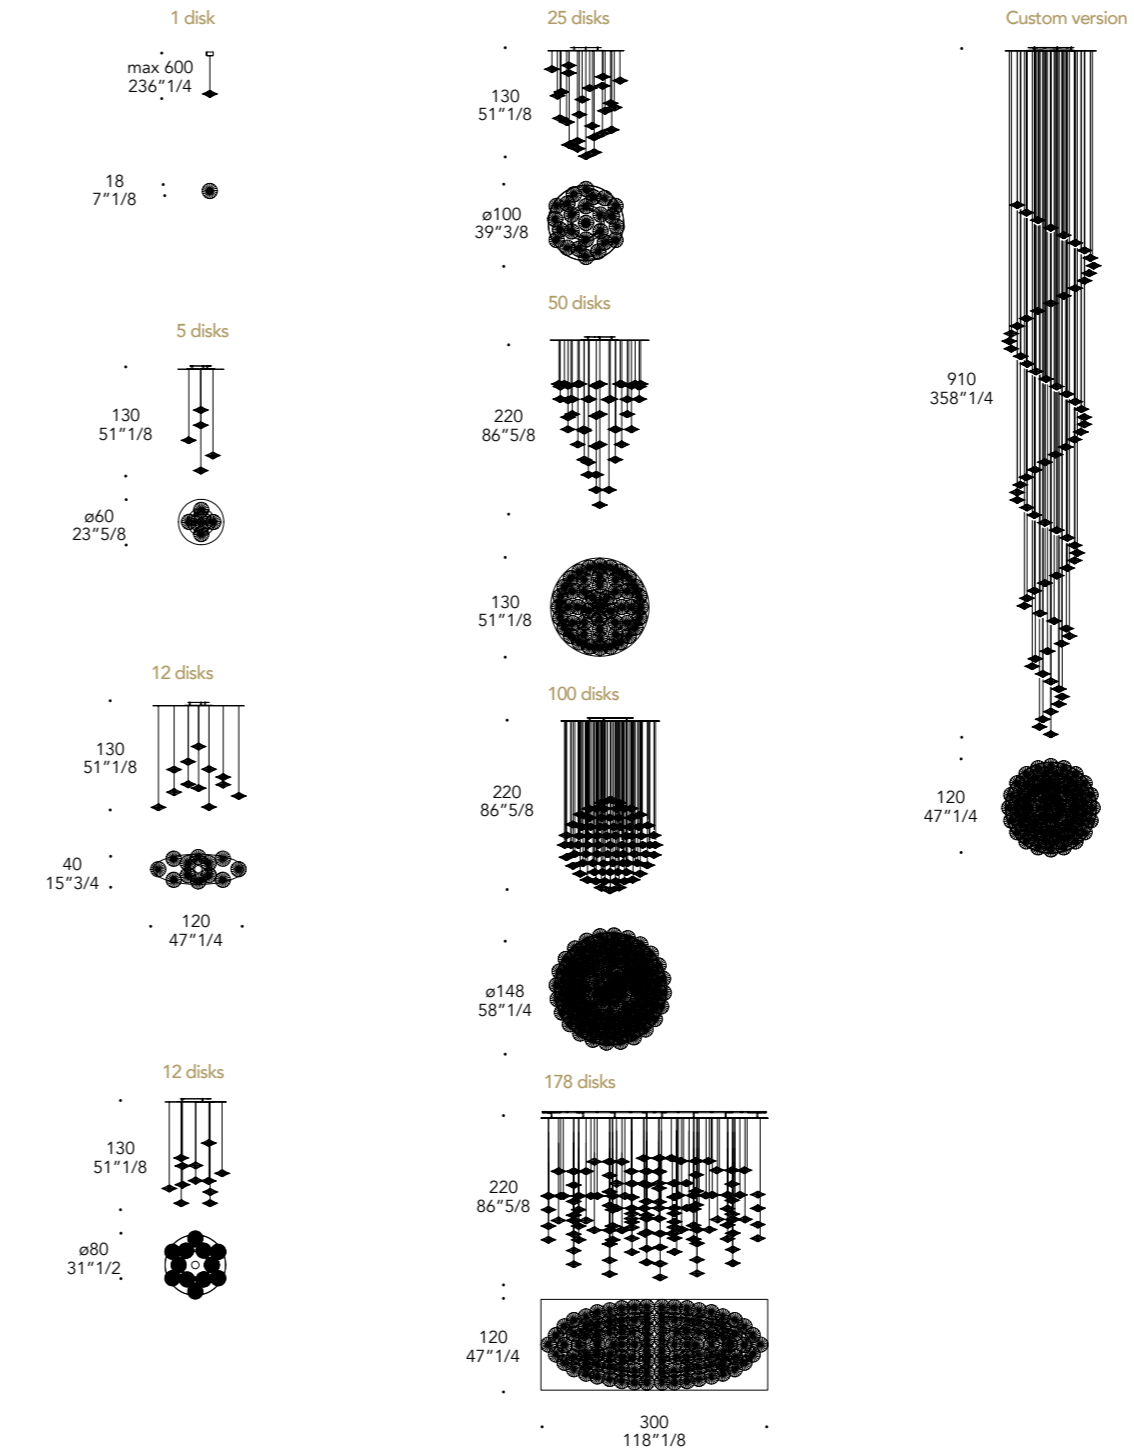

Dettaglio dischi illuminati
Disks detail with light