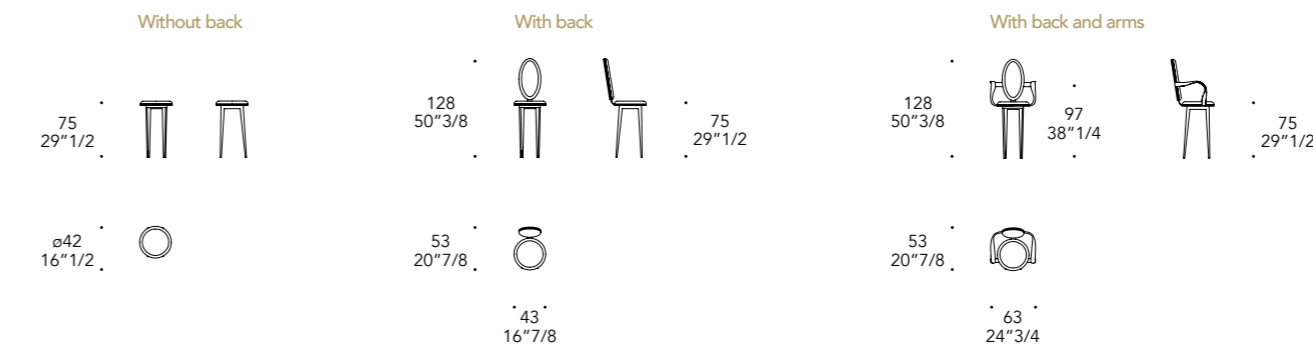

BASTIDE

Design · Andree Putman

SCHIENALE E SEDUTA | BACK AND SEAT

Rivestimento in
Upholstery in:

- Tessuto
  Fabric MATERIAL SHEET- A
- Extra Amsterdam
- Velluto
  Velvet MATERIAL SHEET- A
- Pelle
  Leather MATERIAL SHEET- B
- Cat C
  Nabuk
  Colorata
  Dune

STRUTTURA E BRACCIOLI | STRUCTURE AND ARMS

Legno laccato lucido
Shiny lacquered wood

BASTIDE TABOURET

Design · Andree Putman

SCHIENALE E SEDUTA | BACK AND SEAT

Rivestimento in
Upholstery in:

- Tessuto
  Fabric MATERIAL SHEET- A
- Extra Amsterdam
- Velluto
  Velvet MATERIAL SHEET- A
- Pelle
  Leather MATERIAL SHEET- B
- Cat C
  Nabuk
  Colorata
  Dune

STRUTTURA STRUCTURE |

Legno laccato lucido
Shiny lacquered Wood

OPTIONAL | - Meccanismo girevole di ritorno
- Tournring mechanism