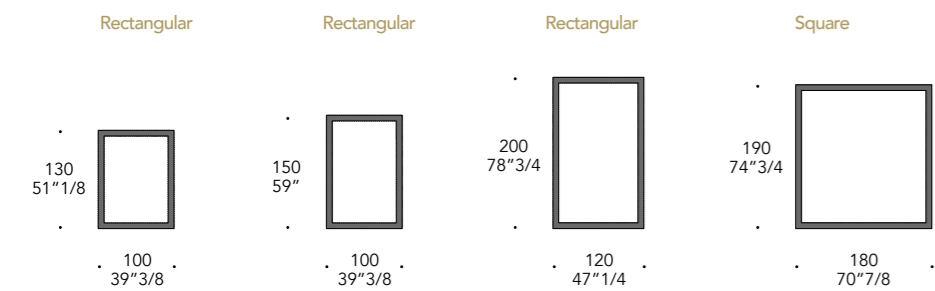

SPECCHIO MIRROR | 2

sp./thick 8 mm.
filo lucido/polished edges

Vetro
Glass

Specchio extrachiaro
Extra clear mirror

Dettaglio incisione Bohème
Bohème engravings detail