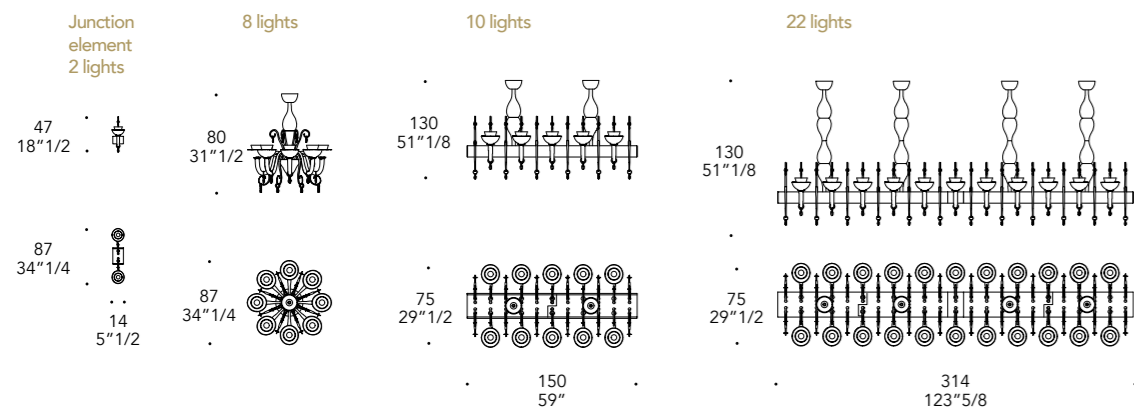

1

Modello 22 luci
22 lights model