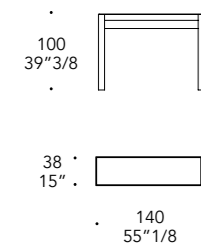

AVANTGARDE CONSOLE

Design · Reflex

STRUTTURA STRUCTURE | 1

Legno laccato lucido
Shiny lacquered wood

Colori di serie
Standard colours

TOP E FRONTALI TOP AND FRONTAL | 2

Applicazioni in vetro verniciato
Applications in lacquered glass

bisello/bevel

Colori di serie
Standard colours

1. **OPTIONAL |**
2. Pomolo in cristallo sfaccettato o maniglia a pendaglio in vetro di Murano trasparente
   - Round crystal handle or pendant transparent Murano glass handle

BAMBOO CONSOLE

Design · Tulczinsky

TOP | 1

Vetro
Glass

sp./thick 12 mm.
bisello/bevel 45 °
filo lucido/polished edge

Extrachiaro
Extra clear

GAMBE LEGS | 2

Vetro di Murano
Murano glass

Trasparente con filigrana nera
Transparent with black-filigree

ZOCCOLO PLINTH | 3

Vetro
Glass

H 15 mm.

Specchio Fumè
Smoked mirror

— filo lucido/polished edge —