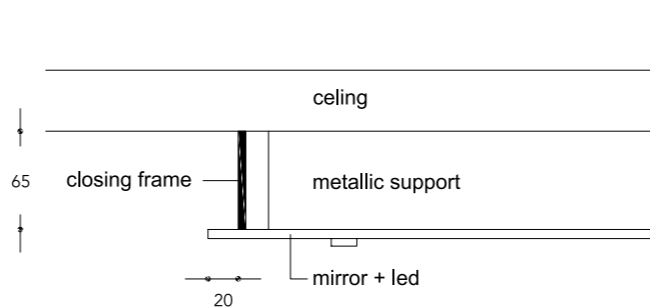

ELEMENTI ELEMENTS | 2

Vetro di Murano
Murano glass

Ambra
Amber

Blu
Blue

Nero
Black

Verde
Green

- Sistema Led / Led system
5W GU2.3 12V 2700K Cad
1,5W GU4 12V 2700K Led Interno / Internal Led

- Cornice di tamponamento in ferro verniciato nero tra soffitto e supporto
- Closing frame between ceiling and plate in black lacquered iron