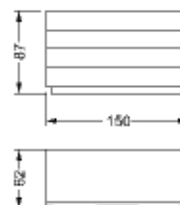

COLLEZIONE • COLLECTION