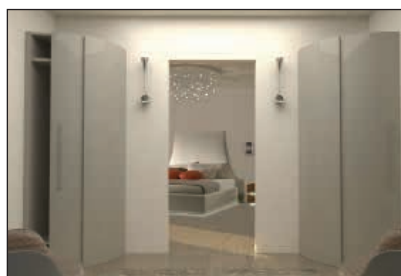

Struttura • structure

SCHEDA TECNICA • TECHNICAL DRAWING

COLLEZIONE • COLLECTION

CORNER