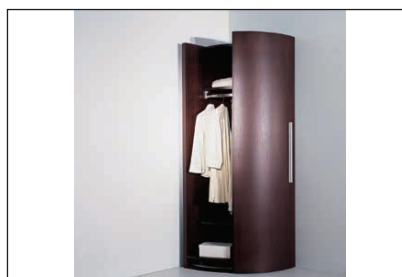

Struttura • structure

SCHEDA TECNICA • TECHNICAL DRAWING

COLLEZIONE • COLLECTION

CORNER