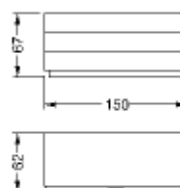

COLLEZIONE • COLLECTION