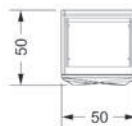

SCHEDA TECNICA • TECHNICAL DRAWING

COLLEZIONE • COLLECTION