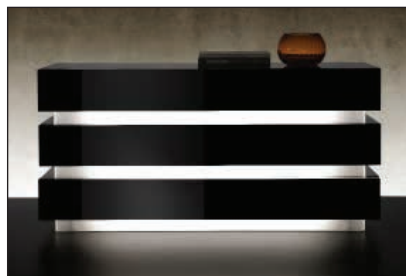

Rivestimento • upholstery

Pelle C
Pelle colorata
Cavallino

ARTICOLI ABBINATI • MATCHING ITEMS

LUCE comò