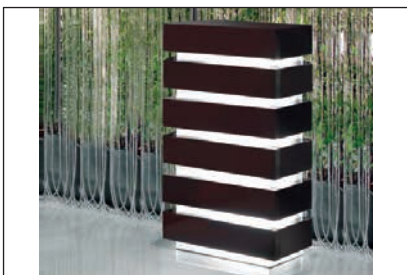

LUCE settimanale