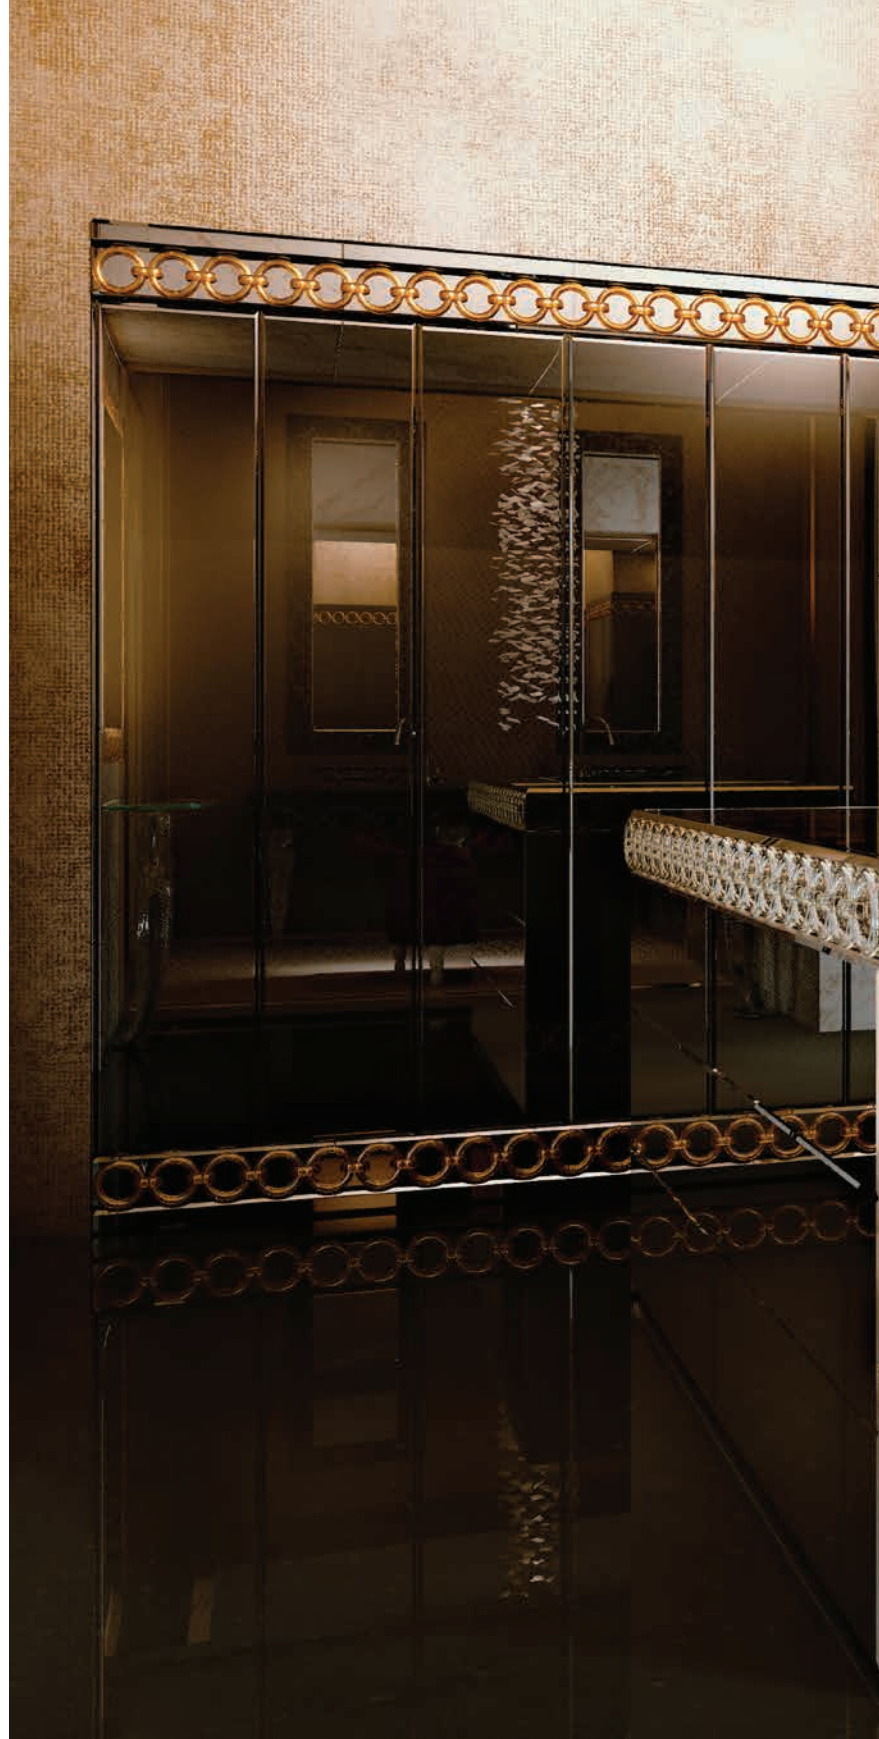

CASANOVA bespoke

design Reflex

Progettazione e realizzazione di speciali cabine armadio di lusso, personalizzate nelle dimensioni, nelle finiture e nelle dotazioni interne.

Design and realization of special luxury walk-in closets, customized in size, finishes and internal accessories.