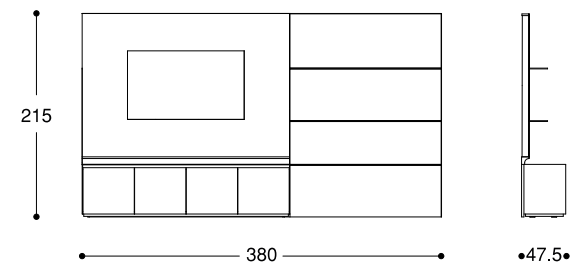

Composizione 2 - tv in appoggio
/ Composition 2 - leaning tv