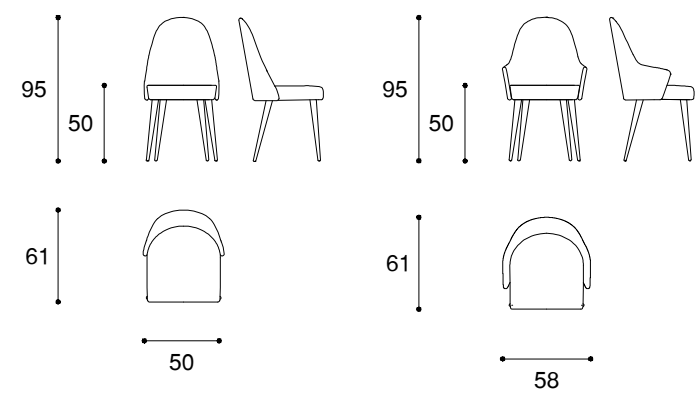

LUDWIG Sedia
LUDWIG Chair

Design - Riccardo Lucatello

1 2
SCHIENALE e
SEDUTA /
BACK and SEAT

Pelle / leather:
· Naturale
· Nabuk

Tessuto / Fabric:
· Extra
· Super
· Luxury

2

SCHIENALE ESTERNO/
EXTERNAL BACK

Pelle / leather:
· Naturale

NEWS

Trapuntatura/ Quilting:
Emerald, San Marco, Diamond, Fly, Hexagon
Emerald, San Marco, Diamond, Fly, Hexagon

3

GAMBE
/ LEGS

Ottone / Brass   Ottone Dark / Dark Brass   Titanium / Titanium

Sunbronz / Sunbronz   Bronz / Bronz   Rovere Beluga / Oakwood Beluga

Combinazioni / Combinations

- A = Tutto in pelle Nabuk / All in Nabuk leather
- B = Tutto in pelle Naturale / All in Naturale leather
- C = Tutto in tessuto Extra Amsterdam / All in fabric Extra Amsterdam
- D = Schienale e seduta esterno in Pelle Naturale / External back and seat in Pelle Naturale
  Schienale e seduta interni in tessuto Extra Amsterdam / Internal back and seat in fabric Extra Amsterdam