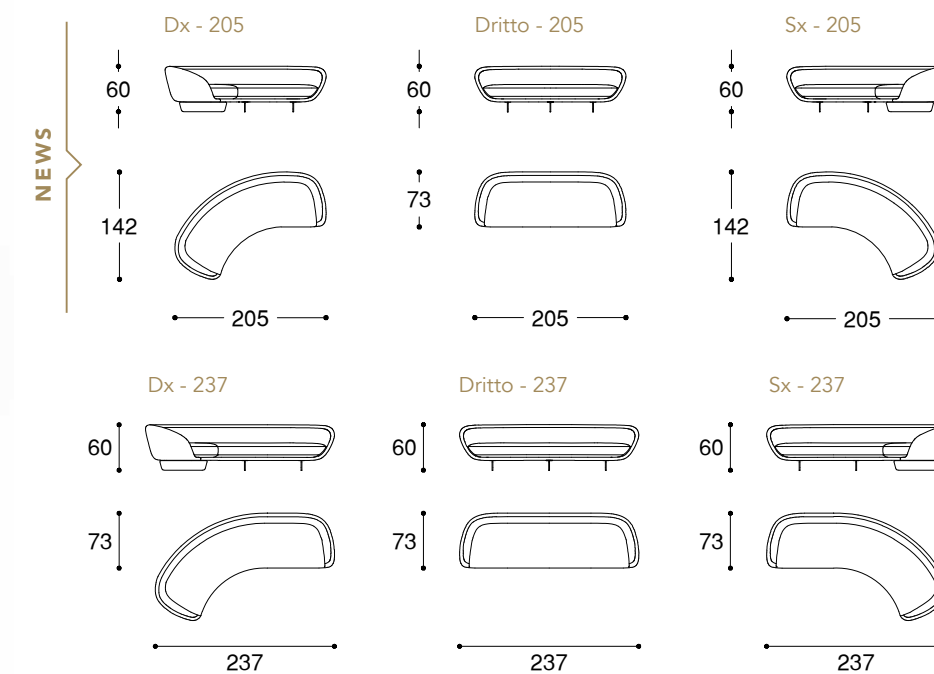

Velluto / Velvet

MATERIAL SHEET B

MATERIAL SHEET A

MATERIAL SHEET A

**2**  
PIEDINI  
/ LEGS

Ottone / Brass

Titanium / Titanium

Bronze / Bronze

Shape detail

Model in photo:  
Model 01  
Top in Bronze transparent glass  
Base in Bronze finish

NOVITÀ / NEWS

**ESSE 40 Tavolino**  
*ESSE 40 Coffee table*

Design - R&C REFLEX

top detail

PIANO / TOP 1

Vetro / Glass  
sp. / thick 10 mm  
bisello / bevel 30 mm