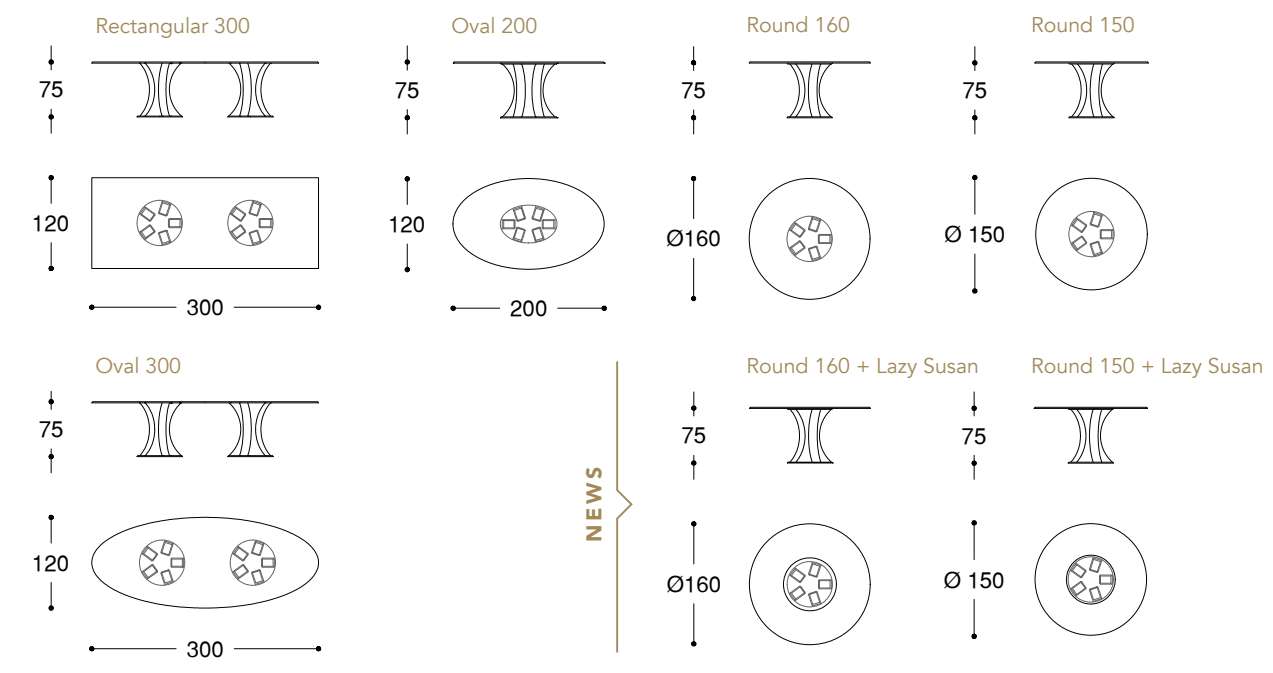

PIANO / TOP

Vetro / Glass
sp. / thick 15 mm
bisello / bevel 45°
filo lucido / polished edges

Vetro trasparente
/ Transparent glass

Vetro Marmo / Marble glass
sp./thick 10+4 mm
Filo Wing / Wing edge

Vetro Marmo
/ Marble glass

MATERIAL SHEET D

2

BASE / BASE

Vetro verniciato lucido
/ Shiny Lacquered glass

Vetro verniciato acidato
/ Etched lacquered glass

MATERIAL SHEET D

Vetro extrachiaro
/ Extra clear glass

Ottone
/ Brass

Ottone Dark
/ Dark Brass

Titanium
/ Titanium

Bronze
/ Bronze

Sunbronze
/ Sunbronze

3

FONDO / BOTTOM

Vetro verniciato lucido
/ Shiny Lacquered glass

Vetro verniciato acidato
/ Etched lacquered glass

MATERIAL SHEET D

Vetro a specchio
/ Mirror glass

Ottone
/ Brass

Ottone Dark
/ Dark Brass

Titanium
/ Titanium

Bronze
/ Bronze

Sunbronze
/ Sunbronze