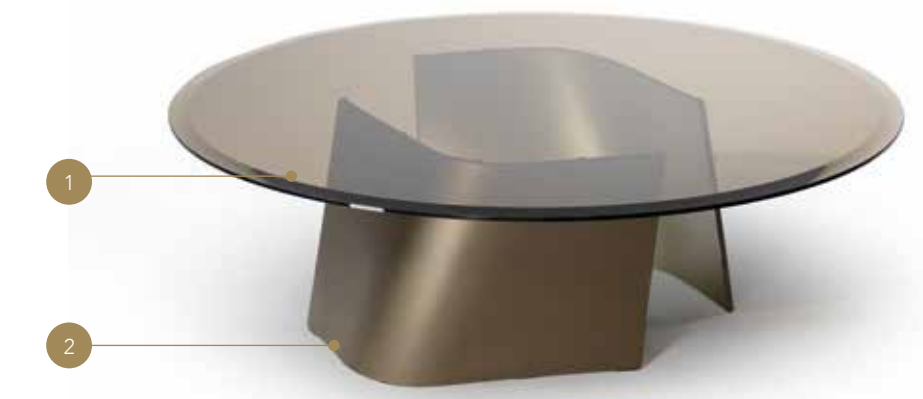

Vetro bronzo / Bronze glass

BASE / BASE 2

in vetro / in glass  
sp. / thick 15 mm

Ottone / Brass    Ottone Dark / Dark Brass

Titanium / Titanium    Bronze / Bronze

Sunbronze / Sunbronze

Model in photo:  
 Legs in shiny lacquered wood Nero Beluga (custom)  
 Internal back and seat in Amsterdam 26  
 External back in leather Naturale Fumo with Emerald quilting