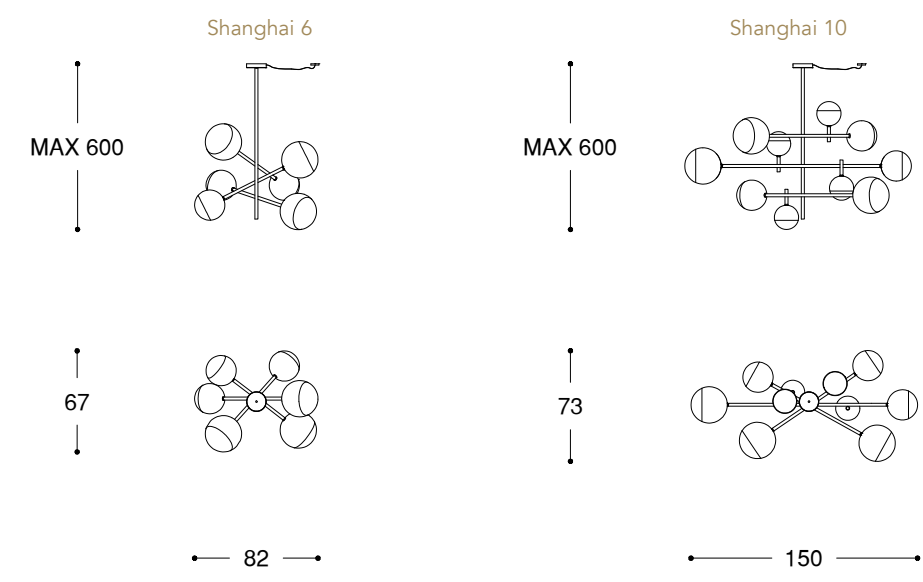

BULLES XL Sospensione
BULLES XL Suspended lamp

Design - R&C REFLEX

1. 1 SUPPORTO / SUPPORT Bronze / Bronze
   - 2 SFERE / SPHERES Argento / Silver Bronzo / Bronze
   - Rame / Copper Oro / Gold
2. Vetro Borosilicato / Borosilicate glass

ILLUMINAZIONE LED / LED 5W G4 12V