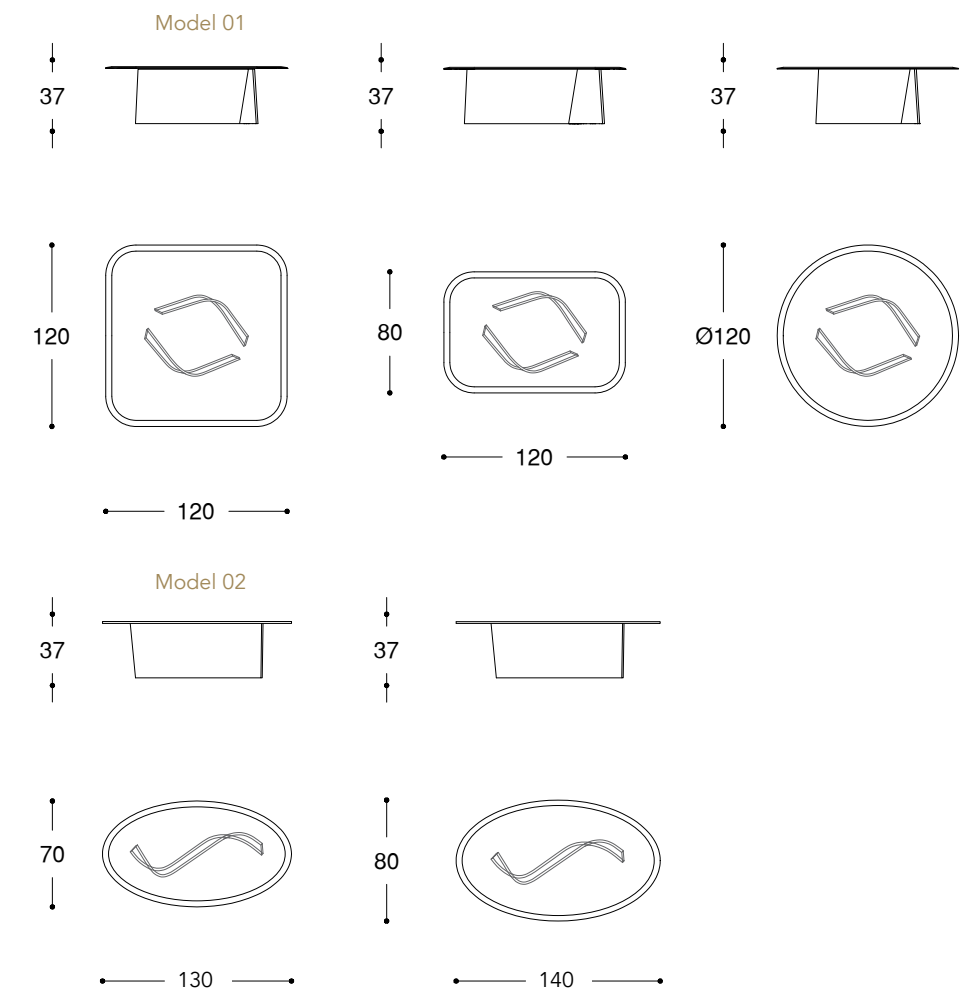

NOVITÀ / NEWS

ESSE 40 Tavolino
ESSE 40 Coffee table

Design - R&C REFLEX

PIANO / TOP 1

Vetro / Glass
sp. / thick 10 mm
bisello / bevel 30 mm

Vetro bronzo / Bronze glass

BASE / BASE 2

in vetro / in glass
sp. / thick 15 mm

Ottone / Brass   Ottone Dark / Dark Brass

Titanium / Titanium   Bronze / Bronze

Sunbronze / Sunbronze