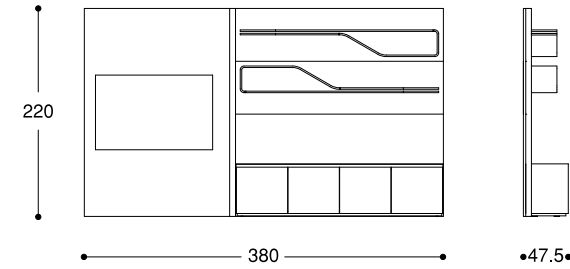

Composizione formata da:
Movie porta tv - in vetro specchio Supersilver
Monolite buffet low - in Marmoreflex Calacatta oro
Pannello boiserie - in Marmoreflex Gray saint laurent
Mensole Segno - in finitura Bronze 100M

/ Composition formed by:
Movie porta tv - in Supersilver mirror glass
Monolite buffet low - in Marmoreflex Calacatta oro
Boiserie panel - in Marmoreflex Gray saint laurent
Segno shelves - in Bronze finish 100M

Composizione 2 - tv in appoggio
/ Composition 2 - leaning tv

Composizione formata da:
Monolite buffet low - in Marmoreflex Amani daino e dettagli Bronze 100M
Movie porta TV - in vetro specchio Supersilver
Pannelli boiserie - in vetro verniciato lucido Fumo
Mensole - in vetro specchio Supersilver

/ Composition formed by:
Monolite buffet low - in Marmoreflex Amani daino and Bronze 100M details
Movie porta tv - in Supersilver mirror glass
Boiserie panels - in shiny lacquered glass Fumo
Shelves - in Supersilver mirror glass

Composizione 3 - tv appesa*
/ Composition 3 - hanging tv*

Composizione formata da:
Mirage buffet low - in Marmoreflex Amani grigio
Pannelli boiserie - in vetro verniciato lucido Fumo
Pannelli boiserie - in Marmoreflex Amani grigio
Mensole - in vetro specchio Supersilver

/ Composition formed by:
Mirage buffet low - in Marmoreflex Amani grigio
Boiserie panels - in shiny lacquered glass Fumo
Boiserie panels - in Marmoreflex Amani grigio
Shelves - in Supersilver mirror glass

Pannelli/ Panels

Pannello boiserie
/ Boiserie panel

Mensole/ Shelves

Mensole
/ Shelf

Mensole Segno
/ Segno Shelf

Mobili/ Buffets