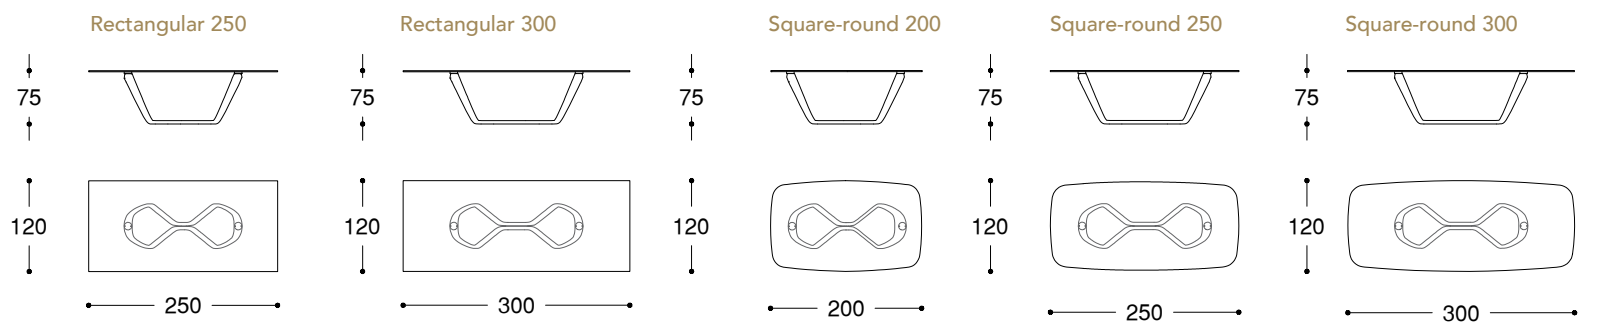

VETRO e VETROMARMO / GLASS and MARBLEGLASS