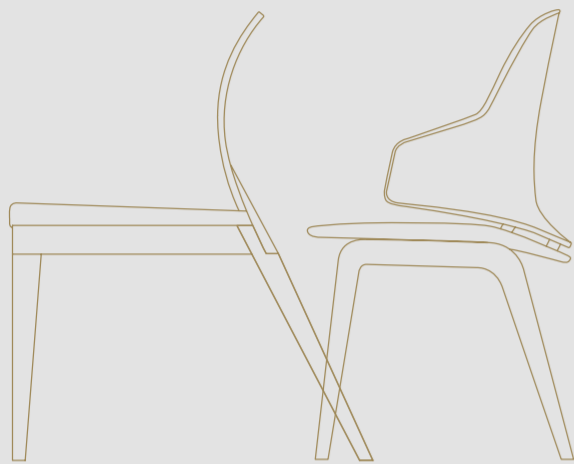

DINING CHAIR

LEFT OVERVIEW

Dimensioni e Finiture / Sizes and Finishes