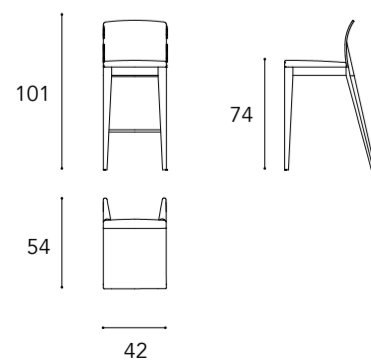

SIT SGABELLO

1. Rivestimento in pelle Colorata 128 Cognac
   Upholstery in leather Colorata 128 Cognac
2. Schienale esterno in finitura satinata Titanium Dark
   External back in satin Dark Titanium finish
3. Struttura in finitura satinata Titanium Dark
   Legs in satin Dark Titanium finish

In foto / On image: