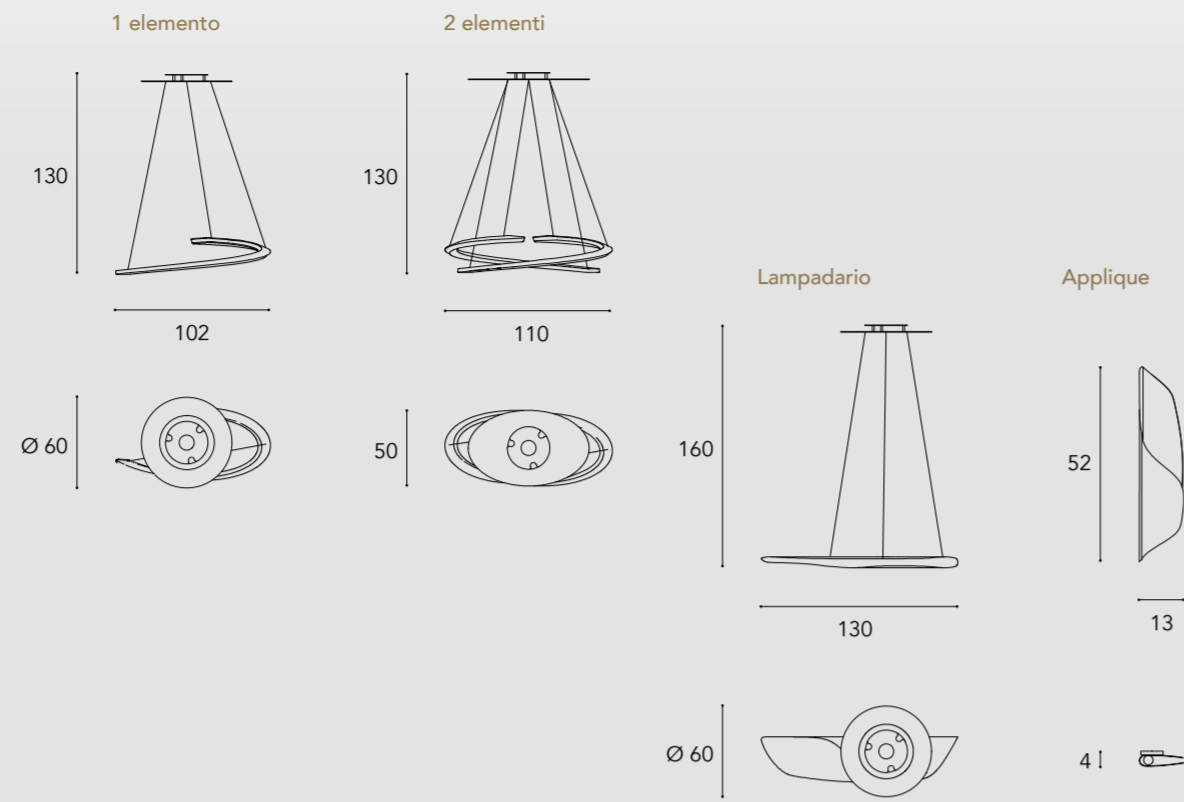

In foto / On image:

LIGHTING

COMPLEMENTS

LIGHTING

LEFT OVERVIEW

Dimensioni e Finiture / Sizes and Finishes

SPEEDFORM

SEGNO LAMPADARIO