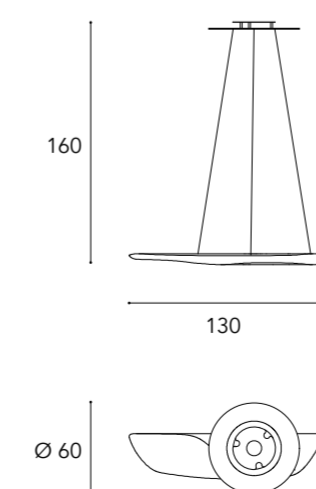

SEGNO LAMPADARIO

1. 1 Supporto in vetro a specchio con LED incassati
   Mirror glass support with built-in LED
   LED: 5W GU 5.3 1x2V 2700-3000K
2. 2 Elemento pendente in Acciaio lucido curvato e forato con finitura Ottone all'interno con LED
   Suspended curved element in shiny Steel with satin Brass finish inside and LED
   LED: 10W PLATE 12V 2700-3000K

In foto / On image: