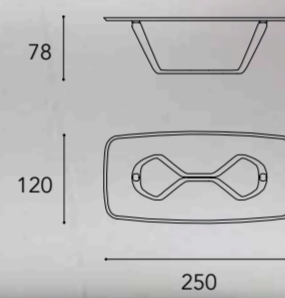

Ottone / Brass

Ottone Dark / Dark Brass

Titanium / Titanium

Titanium Dark / Dark Titanium

TAVOLO SEGNO 72

Bevel wood square-round 250 / Bevel wood square-round 250

In foto / On image:

1 Piano Bevel Wood in finitura laccato lucido 25 Henne
Bevel Wood top in shiny laquered finish 25 Henne