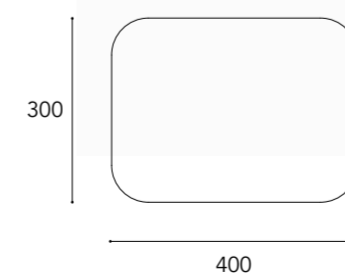

TAPPETI AERO

Square-round 250 x 400

Taftato a mano
Fondo in Tencel e decoro in New Zealand
Nuance Beige
Altezza vello 14 mm - cod.1

Hand tufted
Ground in Tencel and design in New Zealand
Nuance Beige
Pile height 14 mm - cod.1

LIVING

DINING

BEDROOM

OFFICE

LIGHTING

COMPLEMENTS

Square-round 300 x 400

Taftato a mano
Fondo in Tencel e decoro in New Zealand
Nuance Grigio
Altezza vello 14 mm - cod.1

Hand tufted
Ground in Tencel and design in New Zealand
Nuance Grigio
Pile height 14 mm - cod.1

In foto / On image:

Decoro Aero / Aero Decor