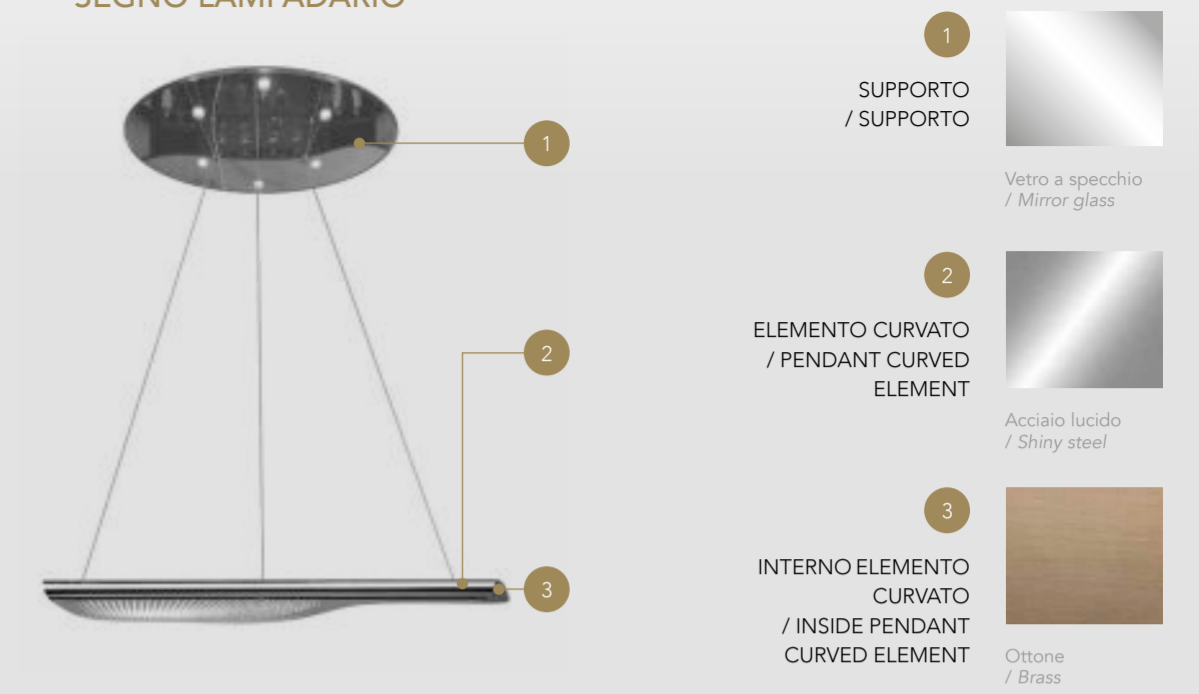

SPEEDFORM

2 elementi / 2 elements

- 1 Supporto in vetro a specchio con LED incorporati e cornice di tamponamento copricavi
Mirror glass support with built-in LED with closing frame
LED: 5W GU 5.3 12V 2700-3000K
- 2 Elemento curvato in finitura satinata Ottone con LED interno
Pendant curved element in satin Brass finish with LED inside
LED: 24W STRIP 12V 2700-3000K

In foto / On image:

LIGHTING

LEFT OVERVIEW

Dimensioni e Finiture / Sizes and Finishes

SPEEDFORM

SEGNO LAMPADARIO

SEGNO LAMPADARIO

- 1 Supporto in vetro a specchio con LED incassati
Mirror glass support with built-in LED
LED: 5W GU 5.3 1x2V 2700-3000K
- 2 Elemento pendente in Acciaio lucido curvato e forato con finitura Ottone all'interno con LED
Suspended curved element in shiny Steel with satin Brass finish inside and LED
LED: 10W PLATE 12V 2700-3000K

In foto / On image:

LIGHTING

LEFT OVERVIEW

Dimensioni e Finiture / Sizes and Finishes

SPEEDFORM

SEGNO LAMPADARIO

SEGNO APPLIQUE

- 1 Struttura in Acciaio lucido curvato con finitura Ottone satinato all'interno con LED
Curved shiny steel structure with satin Brass finish inside and LED
LED: 3,5W G9 12V 110 - 240V 2700-3000K