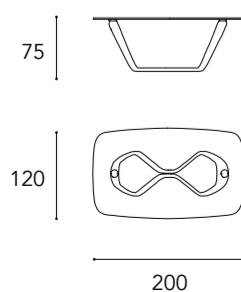

TAVOLO SEGNO 72

Square-round 200 vetro Marmo / Square-round 200 Marble glass

1. Piano in vetro Marmo Calacatta Oro acidato sp. 15 mm filo Wing
   Top in etched Marble glass Calacatta Oro 15 mm th. with Wing edge
2. Base in materiale composito rinforzato in metallo in finitura satinata Ottone Dark
   Base in composite material with metal support in satin Dark Brass finish

In foto / On image: