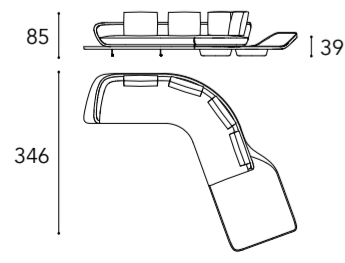

In foto / On image:

schienale back H 65 cm
seduta seat H 39 cm

- 1 Cuscini decorativi lisci in tessuto categoria Luxury, Regent street 05 Ash grey
  Decorative plain pillows in fabric Luxury category, Regent street 05 Ash grey
- 1 Cuscini decorativi lisci in tessuto categoria Extra, Amsterdam 17 Danube
  Decorative plain pillows in fabric Extra category, Amsterdam 17 Danube
- 1 Cuscini decorativi lisci in pelle Nabuk 045 Bianco
  Decorative plain pillows in leather Nabuk 045 Bianco
- 2 Cuscini di schienale rivestiti in tessuto categoria Luxury, Regent street 05 Ash grey
  Back cushions upholstered in fabric Luxury category, Regent street 05 Ash grey
- 3 Struttura in legno rivestita in tessuto categoria Luxury, Regent street 05 Ash grey
  Wooden structure upholstered in fabric Luxury category, Regent street 05 Ash grey
- 4 Cuscini di seduta rivestiti in tessuto categoria Luxury, Regent street 05 Ash grey
  Seat cushions upholstered in fabric Luxury category, Regent street 05 Ash grey
- 5 Chaise Longue imbottita rivestita in pelle Naturale N219 Grigio scuro
  Padded Chaise Longue covered in leather Naturale N219 Grigio scuro
- 6 Piattaforma in Rovere Henné
  Platform in Oakwood Henné
- 7 Piedini in metallo finitura satinata Titanium
  Metal legs in satin Titanium finish