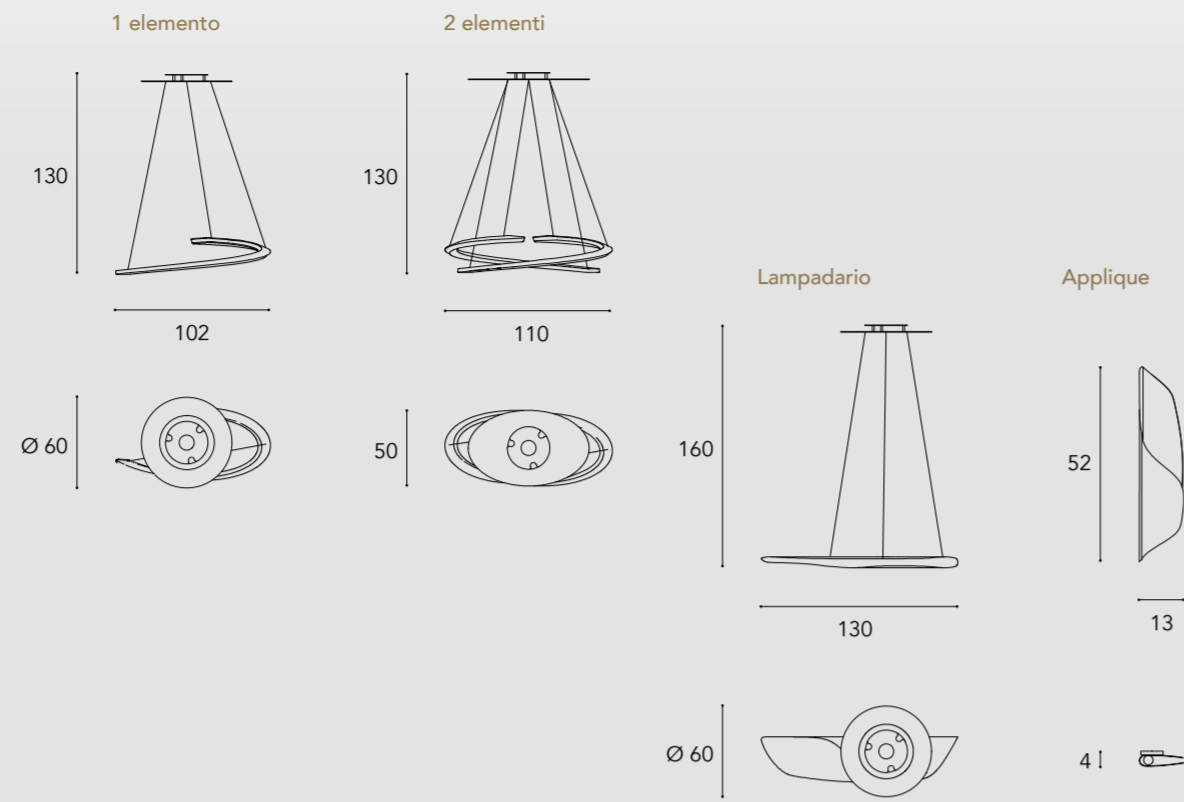

In foto / On image:

LIGHTING

LEFT OVERVIEW

Dimensioni e Finiture / Sizes and Finishes

SPEEDFORM

SEGNO LAMPADARIO

SEGNO LAMPADARIO

- 1 Supporto in vetro a specchio con LED incassati
Mirror glass support with built-in LED
LED: 5W GU 5.3 1x2V 2700-3000K
- 2 Elemento pendente in Acciaio lucido curvato e forato con finitura Ottone all'interno con LED
Suspended curved element in shiny Steel with satin Brass finish inside and LED
LED: 10W PLATE 12V 2700-3000K