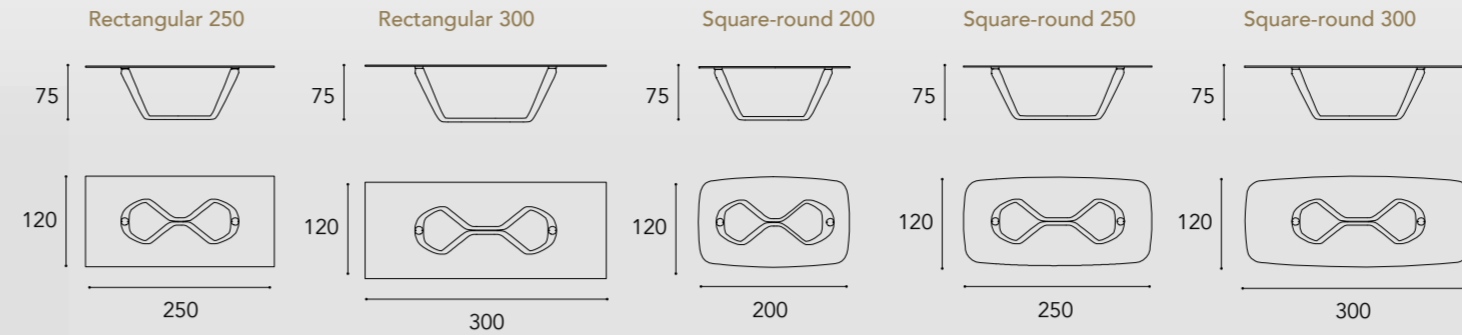

VETRO / GLASS