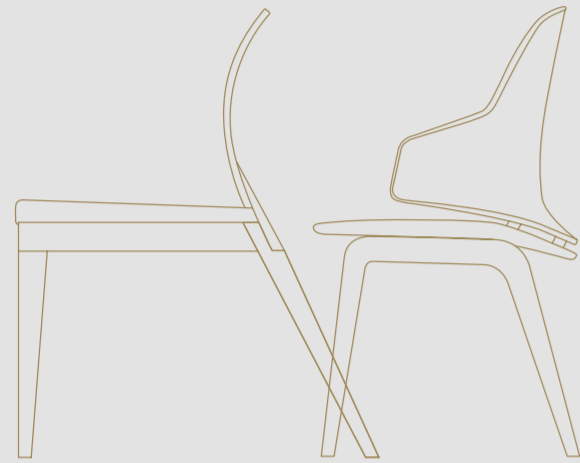

In foto / On image:

DINING CHAIR

LEFT OVERVIEW

Dimensioni e Finiture / Sizes and Finishes

VELA CHAIR

1 3
SCHIENALE INTERNO / INTERNAL BACK SEDUTA / SEAT
MATERIAL SHEET A: pelle / leather CAT C. - Colorata - Nabuk
Tessuto / Fabric: Super - Extra - Luxury