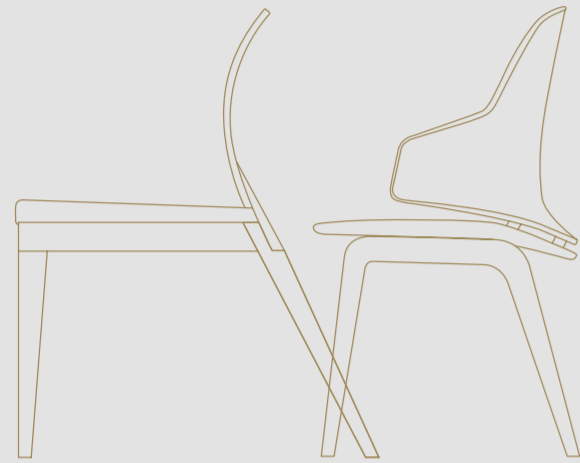

DINING CHAIR

LEFT OVERVIEW

Dimensioni e Finiture / Sizes and Finishes