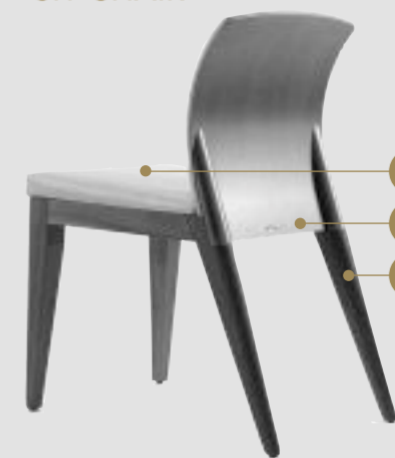

SIT CHAIR

1
SCHIENALE INTERNO e SEDUTA / INTERNAL BACK and SEAT
pelle / leather CAT C. - Colorata - Nabuk
Tessuto / Fabric: Super - Extra - Luxury
Velluto / Velvet

2
SCHIENALE ESTERNO / EXTERNAL BACK
Cromo lucido / Shiny chrome
Nickel nero lucido / Shiny black nickel
Ottone / Brass
Ottone Dark / Dark Brass
Titanium / Titanium
Titanium Dark / Dark Titanium

3
BASAMENTO / BASE
Laccato 19 Nero Beluga / Lacquered 19 Nero Beluga
Noce Canaletto / Canaletto walnut
Laccato opaco colori di serie / Matt Lacquered standard colors

VELA CHAIR

1. Schienale interno rivestito in pelle Nabuk 011 Sabbia con trapuntatura
   Internal back upholstered in leather Nabuk 011 Sabbia with quilting
2. Schienale esterno rivestito in pelle cat.C 120 Fumo
   External back upholstered in leather cat.C 120 Fumo
3. Rivestimento seduta in pelle Nabuk 011 Sabbia
   Seat upholstery in leather Nabuk 011 Sabbia
4. Basamento in legno finitura satinata Ottone
   Base in wood satin Brass finish