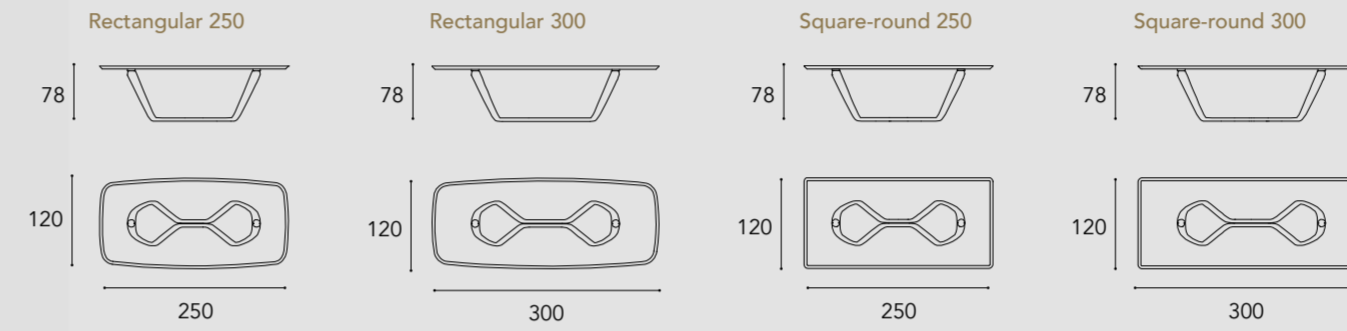

BEVEL WOOD / BEVEL WOOD