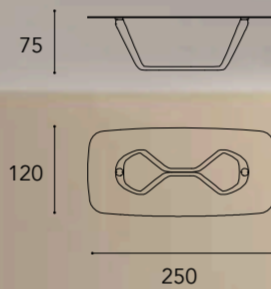

sp./thick 40 mm.
Bevel wood laccato /
Bevel wood laquered

2

BASE / BASEMENT

Laccato lucido 25
Henné /
Shiny lacquered
25 Henné

Ottone
/ Brass

Ottone Dark
/ Dark Brass

Titanium
/ Titanium

Titanium Dark
/ Dark Titanium

TAVOLO SEGNO 72

Square-round 250 vetro Marmo / Square-round 250 Marble glass

In foto / On image: