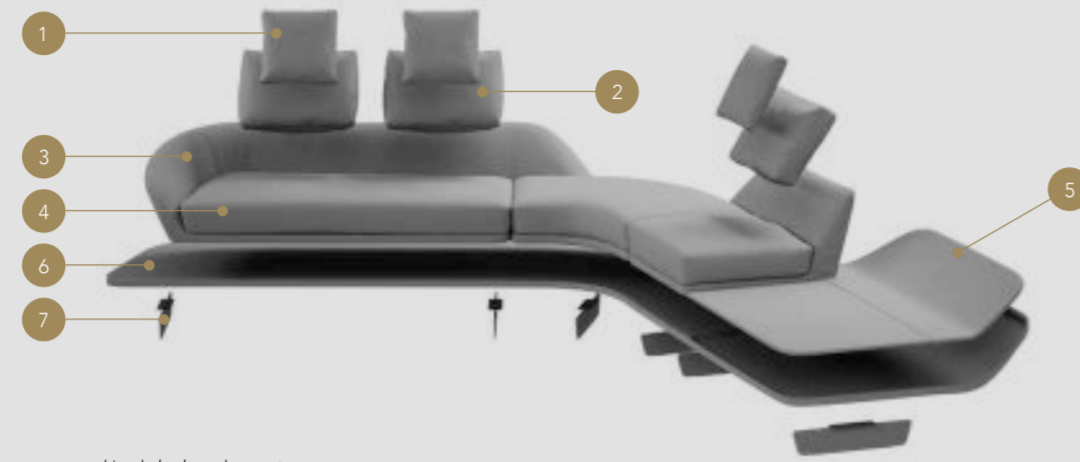

SEGNO SOFA CHAISE LONGUE

schienale back H 65 cm
seduta seat H 39 cm