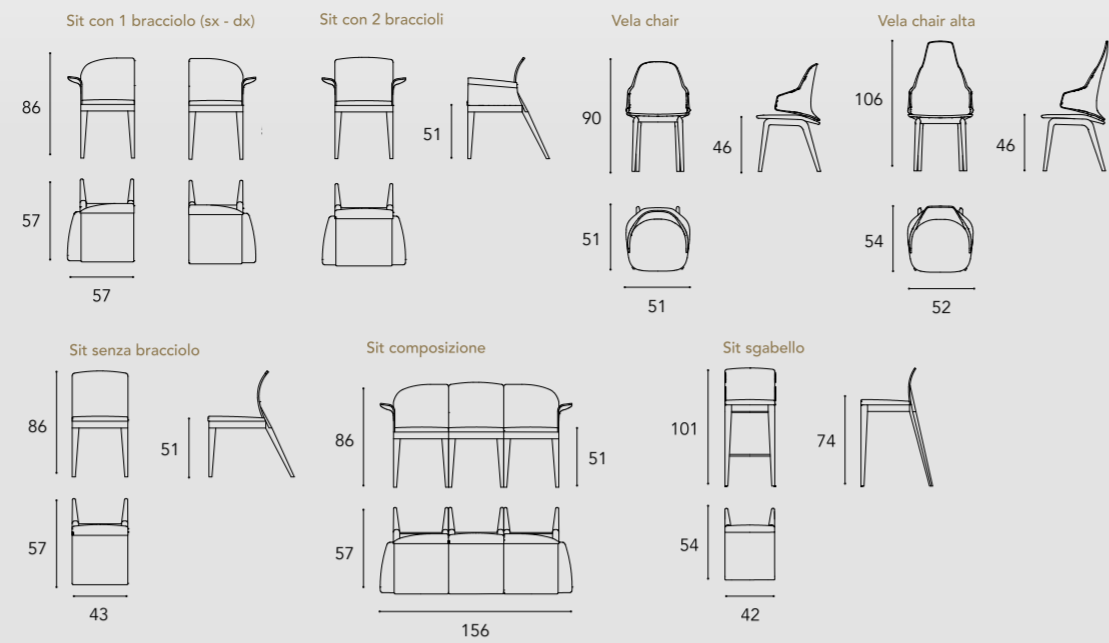

In foto / On image:

DINING CHAIR

LEFT OVERVIEW

Dimensioni e Finiture / Sizes and Finishes

VELA CHAIR

1 3
SCHIENALE INTERNO / INTERNAL BACK SEDUTA / SEAT
MATERIAL SHEET A: pelle / leather CAT C. - Colorata - Nabuk
Tessuto / Fabric: Super - Extra - Luxury