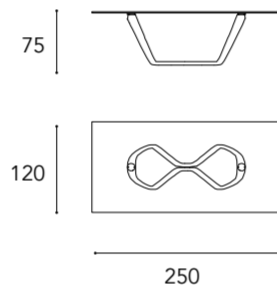

Titanium
/ Titanium

Titanium Dark
/ Dark Titanium

TAVOLO SEGNO 72

Rettangolare 250 vetro / Rectangular 250 glass

In foto / On image:

1 Piano in vetro temperato
sp.15 mm filo lucido
Top in transparent
tempered glass 15 mm th.
with polished edges