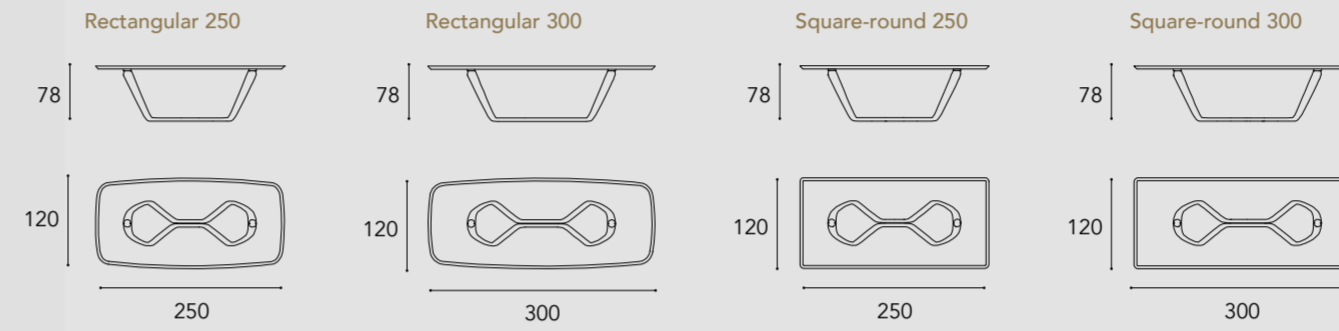

LEFT OVERVIEW

Dimensioni e Finiture / Sizes and Finishes

SEGNO 72 VETRO E BEVEL WOOD

VETRO / GLASS

BEVEL WOOD / BEVEL WOOD

1
PIANO / TOP

sp./thick 15 mm.
Vetro o vetro extrachiaro /
Glass or extraclear glass