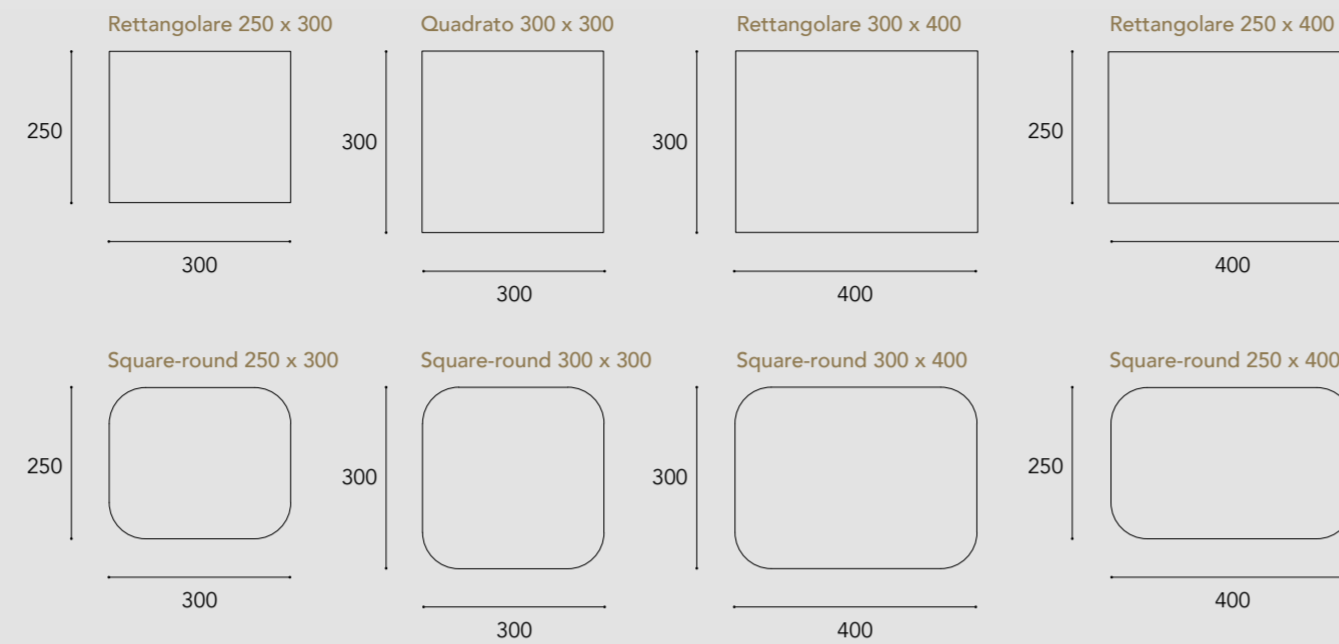

CARPETS

Dimensioni e Finiture / Sizes and Finishes

COMPLEMENTS

LEFT OVERVIEW

Dimensioni e Finiture / Sizes and Finishes