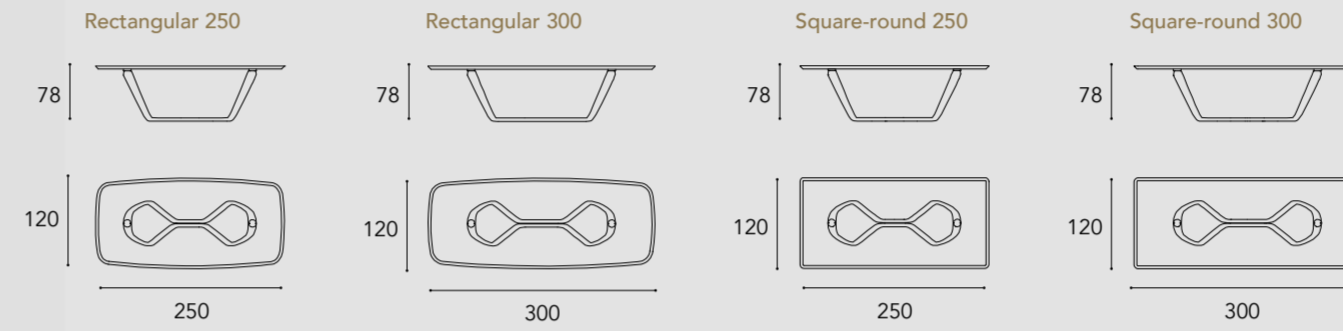

BEVEL WOOD / BEVEL WOOD