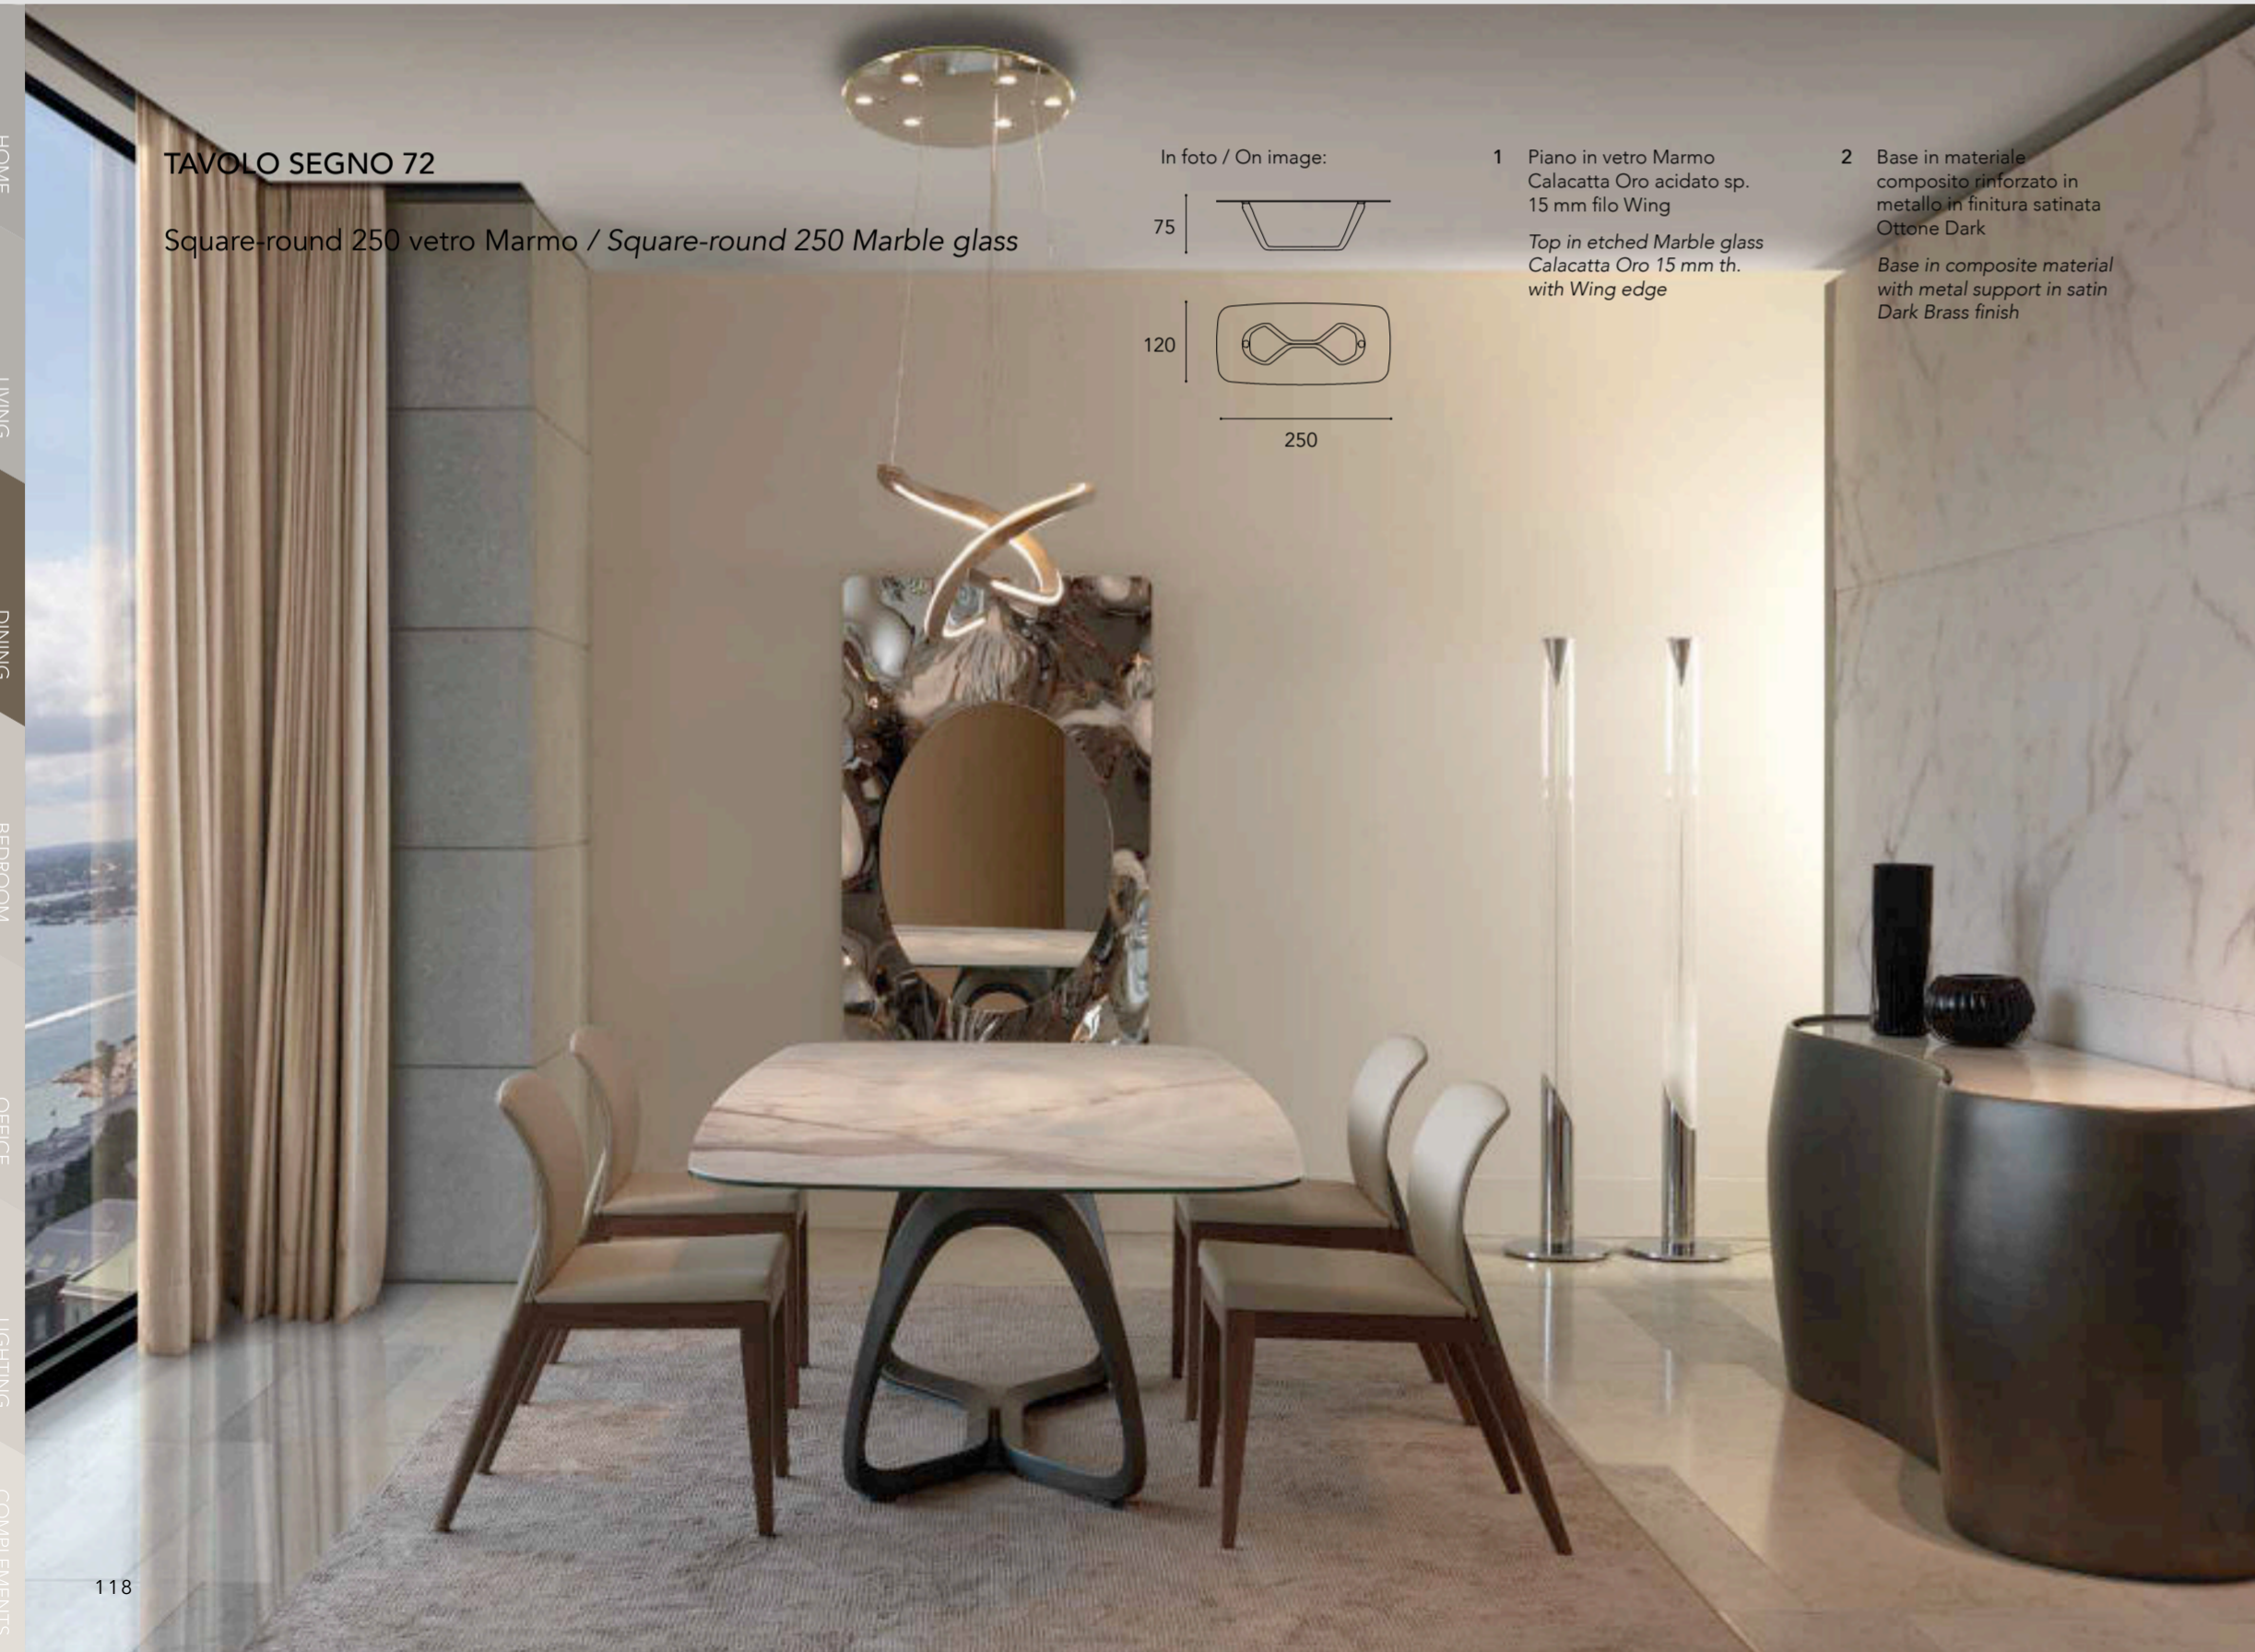

1

PIANO / TOP

sp./thick 15 mm.
Vetro o vetro extrachiaro /
Glass or extraclear glass

sp./thick 15 mm.
Vetro Marmo filo Wing /
Marble glass Wing edge

sp./thick 40 mm.
Bevel wood legno /
Bevel wood

sp./thick 40 mm.
Bevel wood laccato /
Bevel wood laquered

2

BASE / BASEMENT

Laccato lucido 25
Henné /
Shiny lacquered
25 Henné

Ottone
/ Brass

Ottone Dark
/ Dark Brass

Titanium
/ Titanium

Titanium Dark
/ Dark Titanium

TAVOLO SEGNO 72

Square-round 250 vetro Marmo / Square-round 250 Marble glass

In foto / On image:

1 Piano in vetro Marmo Calacatta Oro acidato sp. 15 mm filo Wing

Top in etched Marble glass Calacatta Oro 15 mm th. with Wing edge

2 Base in materiale composito rinforzato in metallo in finitura satinata Ottone Dark

Base in composite material with metal support in satin Dark Brass finish