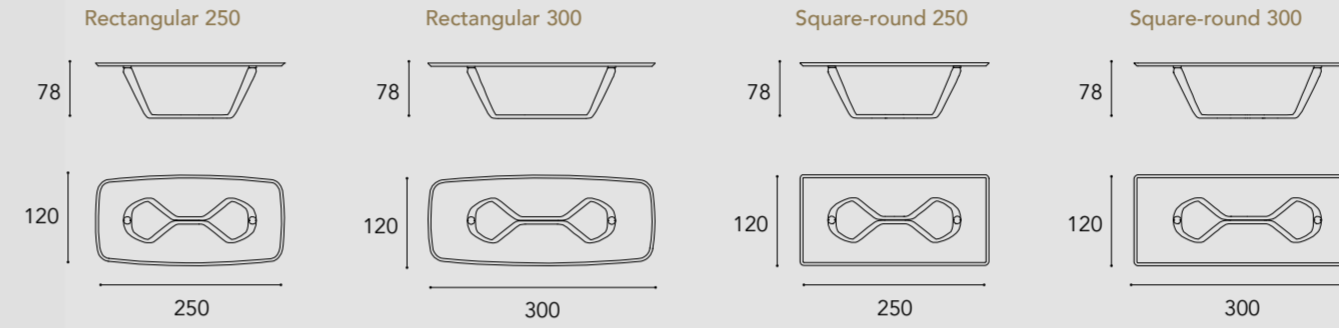

LEFT OVERVIEW

Dimensioni e Finiture / Sizes and Finishes

SEGNO 72 VETRO E BEVEL WOOD

VETRO / GLASS

BEVEL WOOD / BEVEL WOOD

1

PIANO / TOP

sp./thick 15 mm.
Vetro o vetro extrachiaro /
Glass or extraclear glass