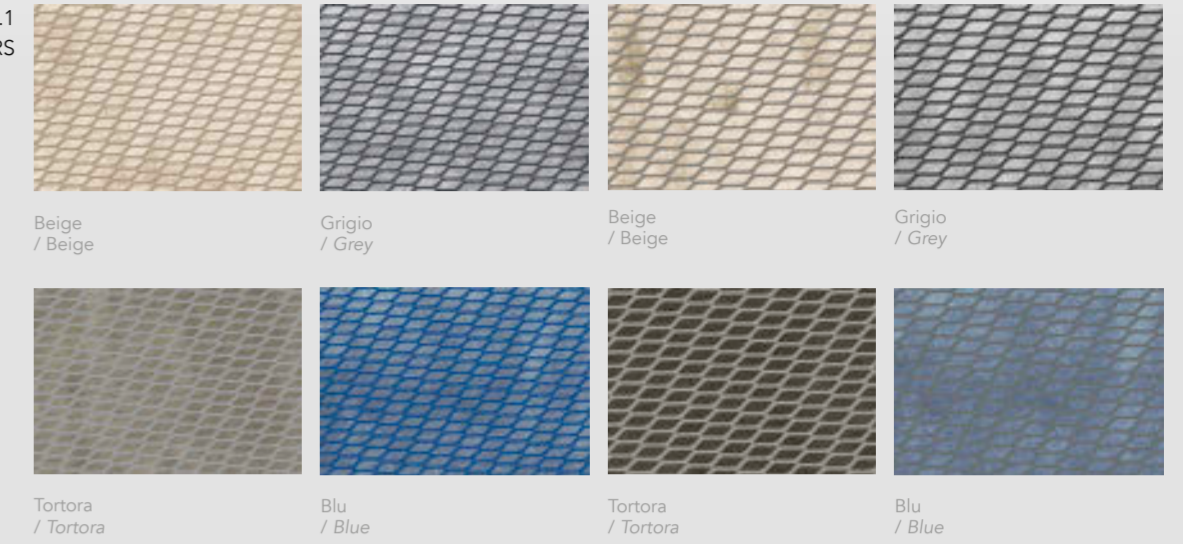

CARPETS

Dimensioni e Finiture / Sizes and Finishes

COMPLEMENTS

LEFT OVERVIEW

Dimensioni e Finiture / Sizes and Finishes

COLORI COD.1 / COD. 1 COLORS

HOME

TAPPETI AERO