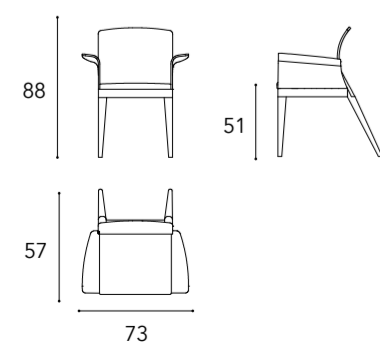

In foto / On image:

DINING CHAIR

LEFT OVERVIEW

Dimensioni e Finiture / Sizes and Finishes

VELA CHAIR

1 3
SCHIENALE INTERNO / INTERNAL BACK SEDUTA / SEAT
pelle / leather CAT C. - Colorata - Nabuk
Tessuto / Fabric: Super - Extra - Luxury