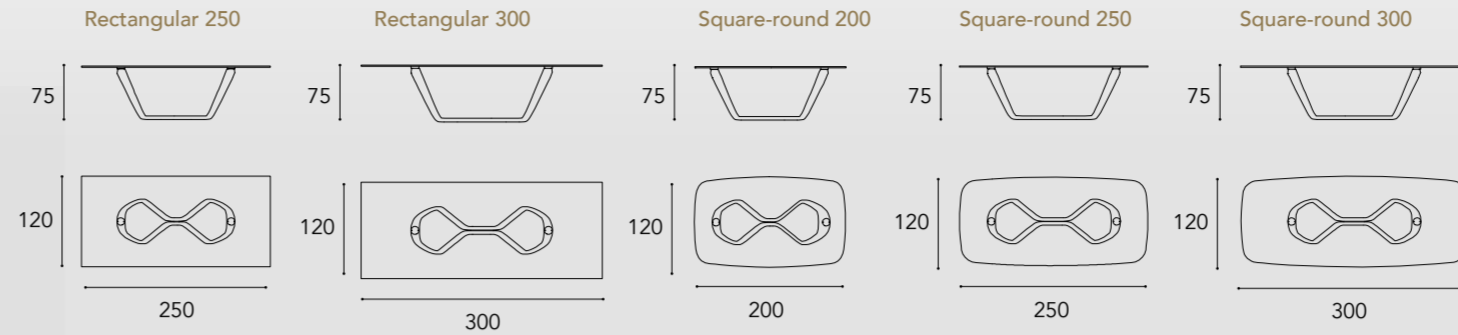

LEFT OVERVIEW

Dimensioni e Finiture / Sizes and Finishes

SEGNO 72 VETRO E BEVEL WOOD

VETRO / GLASS

BEVEL WOOD / BEVEL WOOD

1
PIANO / TOP

sp./thick 15 mm.
Vetro o vetro extrachiaro /
Glass or extraclear glass