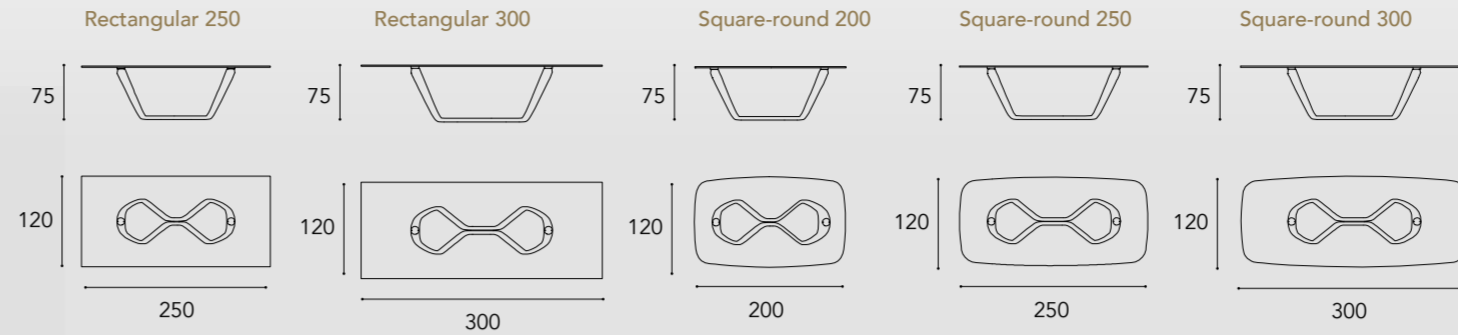

LEFT OVERVIEW

Dimensioni e Finiture / Sizes and Finishes

SEGNO 72 VETRO E BEVEL WOOD

VETRO / GLASS

BEVEL WOOD / BEVEL WOOD

1

PIANO / TOP

sp./thick 15 mm.
Vetro o vetro extrachiaro /
Glass or extraclear glass