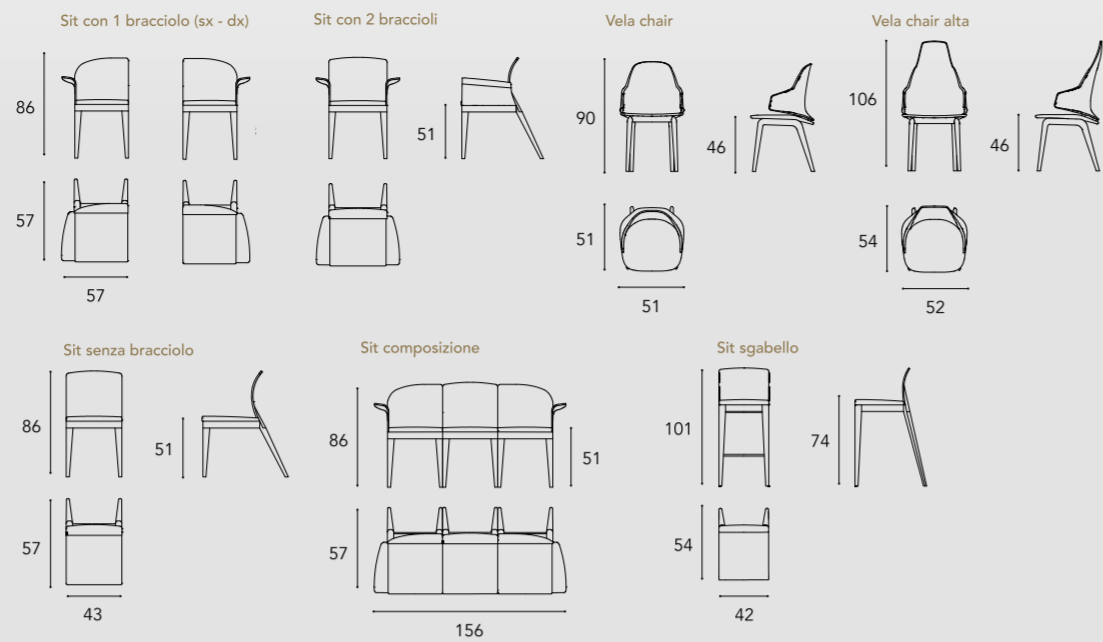

DINING CHAIR

LEFT OVERVIEW

Dimensioni e Finiture / Sizes and Finishes