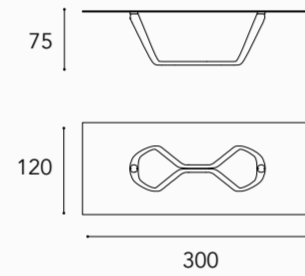

Ottone /
Brass

Ottone Dark /
Dark Brass

Titanium /
Titanium

Titanium Dark /
Dark Titanium

TAVOLO SEGNO 72

Rettangolare 300 vetro / Rectangular 300 glass

In foto / On image:

1 Piano in vetro temperato
sp. 15 mm filo lucido
Top in transparent
tempered glass 15 mm th.
with polished edges