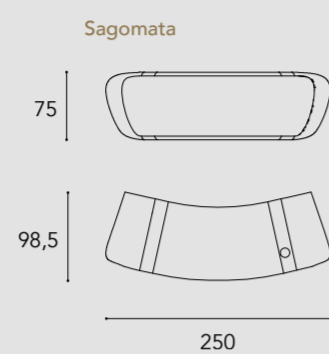

SEGNO SCRIVANIA