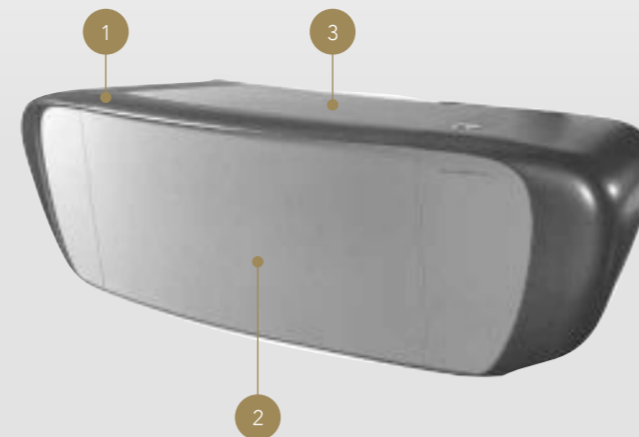

SEGNO SCRIVANIA