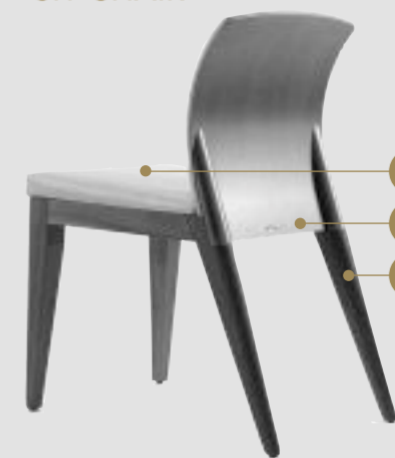

SIT CHAIR

1 SCHIENALE INTERNO e SEDUTA / INTERNAL BACK and SEAT
pelle / leather CAT C. - Colorata - Nabuk
Tessuto / Fabric: Super - Extra - Luxury
Velluto / Velvet

2 SCHIENALE ESTERNO / EXTERNAL BACK
Cromo lucido / Shiny chrome
Nickel nero lucido / Shiny black nickel
Ottone / Brass
Ottone Dark / Dark Brass
Titanium / Titanium
Titanium Dark / Dark Titanium

3 BASAMENTO / BASE
Laccato 19 Nero Beluga / Lacquered 19 Nero Beluga
Noce Canaletto / Canaletto walnut
Laccato opaco colori di serie / Matt Lacquered standard colors

SIT CHAIR

Senza braccioli / Without arms

- **1** Rivestimento in pelle Categoria C 112 Nocciola
  Upholstery in leather Categoria C 112 Nocciola
- **2** Schienale esterno in finitura satinata Ottone
  External back in satin Brass finish
- **3** Struttura in noce Canaletto
  Legs in Canaletto walnut

In foto / On image: