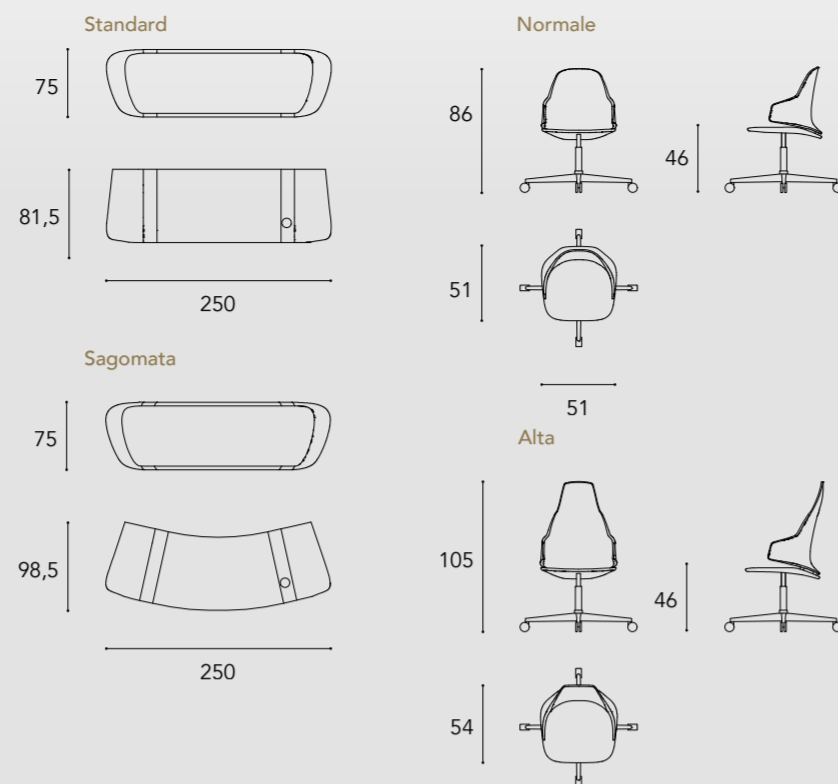

OFFICE

LEFT OVERVIEW

Dimensioni e Finiture / Sizes and Finishes