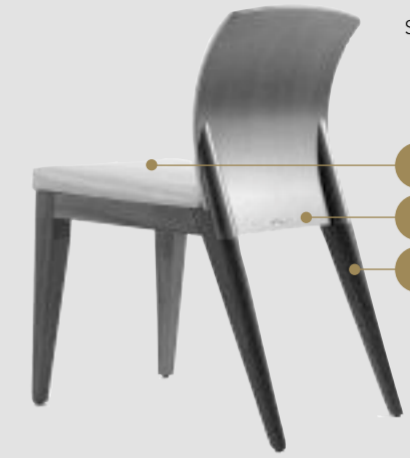

DINING CHAIR

LEFT OVERVIEW

Dimensioni e Finiture / Sizes and Finishes

VELA CHAIR

1 3
SCHIENALE INTERNO / INTERNAL BACK SEDUTA / SEAT
MATERIAL SHEET A: pelle / leather CAT C. - Colorata - Nabuk
Tessuto / Fabric: Super - Extra - Luxury

2
SCHIENALE ESTERNO / EXTERNAL BACK
MATERIAL SHEET B: pelle / leather CAT C. - Colorata - Nabuk

4
BASAMENTO / BASE
Ottone / Brass, Ottone Dark / Dark Brass, Titanium / Titanium, Titanium Dark / Dark Titanium, Noce Canaletto / Canaletto walnut, Laccato lucido colori di serie / Shiny lacquered standard colors

SIT CHAIR

1
SCHIENALE INTERNO e SEDUTA / INTERNAL BACK and SEAT
MATERIAL SHEET A: pelle / leather CAT C. - Colorata - Nabuk
Tessuto / Fabric: Super - Extra - Luxury
Velluto / Velvet

2
SCHIENALE ESTERNO / EXTERNAL BACK
Cromo lucido / Shiny chrome, Nickel nero lucido / Shiny black nickel, Ottone / Brass, Ottone Dark / Dark Brass, Titanium / Titanium, Titanium Dark / Dark Titanium

3
BASAMENTO / BASE
Laccato 19 Nero Beluga / Lacquered 19 Nero Beluga, Noce Canaletto / Canaletto walnut, Laccato opaco colori di serie / Matt Lacquered standard colors

SIT SGABELLO

1. Rivestimento in pelle Colorata 128 Cognac
   Upholstery in leather Colorata 128 Cognac
2. Schienale esterno in finitura satinata Titanium Dark
   External back in satin Dark Titanium finish
3. Struttura in finitura satinata Titanium Dark
   Legs in satin Dark Titanium finish

In foto / On image: