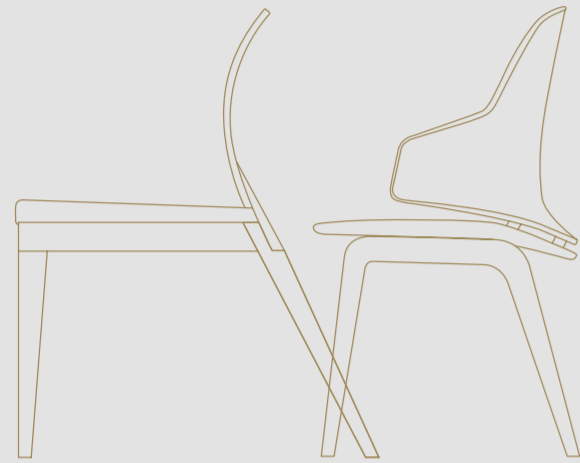

In foto / On image:

DINING CHAIR

LEFT OVERVIEW

Dimensioni e Finiture / Sizes and Finishes

VELA CHAIR

1 3
SCHIENALE INTERNO / INTERNAL BACK SEDUTA / SEAT
pelle / leather CAT C. - Colorata - Nabuk
Tessuto / Fabric: Super - Extra - Luxury