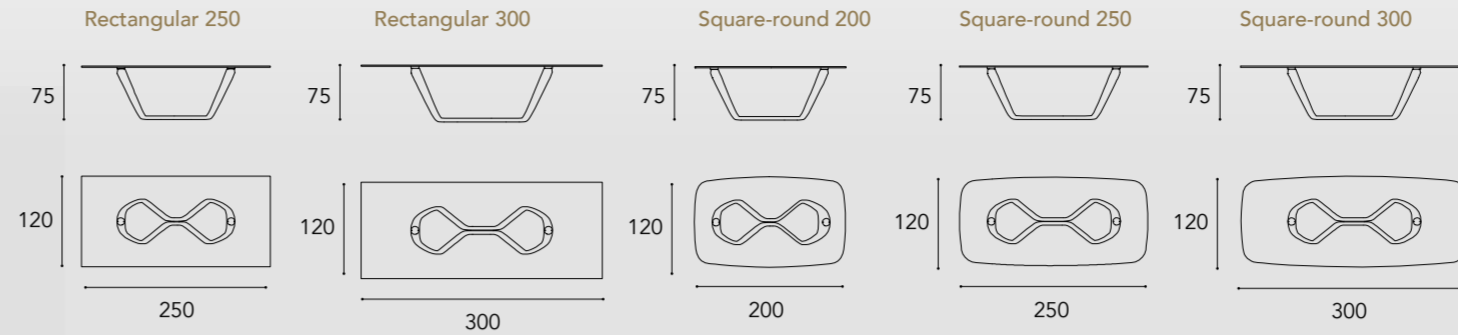

VETRO / GLASS