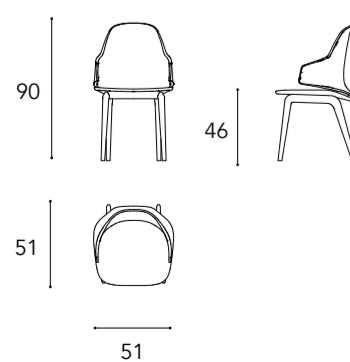

VELA CHAIR

1. Schienale interno rivestito in pelle Nabuk 011 Sabbia con trapuntatura
   Internal back upholstered in leather Nabuk 011 Sabbia with quilting
2. Schienale esterno rivestito in pelle Colorata 128 Cognac
   External back upholstered in leather Colorata 128 Cognac
3. Rivestimento seduta in pelle Nabuk 011 Sabbia
   Seat upholstery in leather Nabuk 011 Sabbia
4. Basamento in legno finitura satinata Ottone
   Base in wood satin Brass finish

In foto / On image: