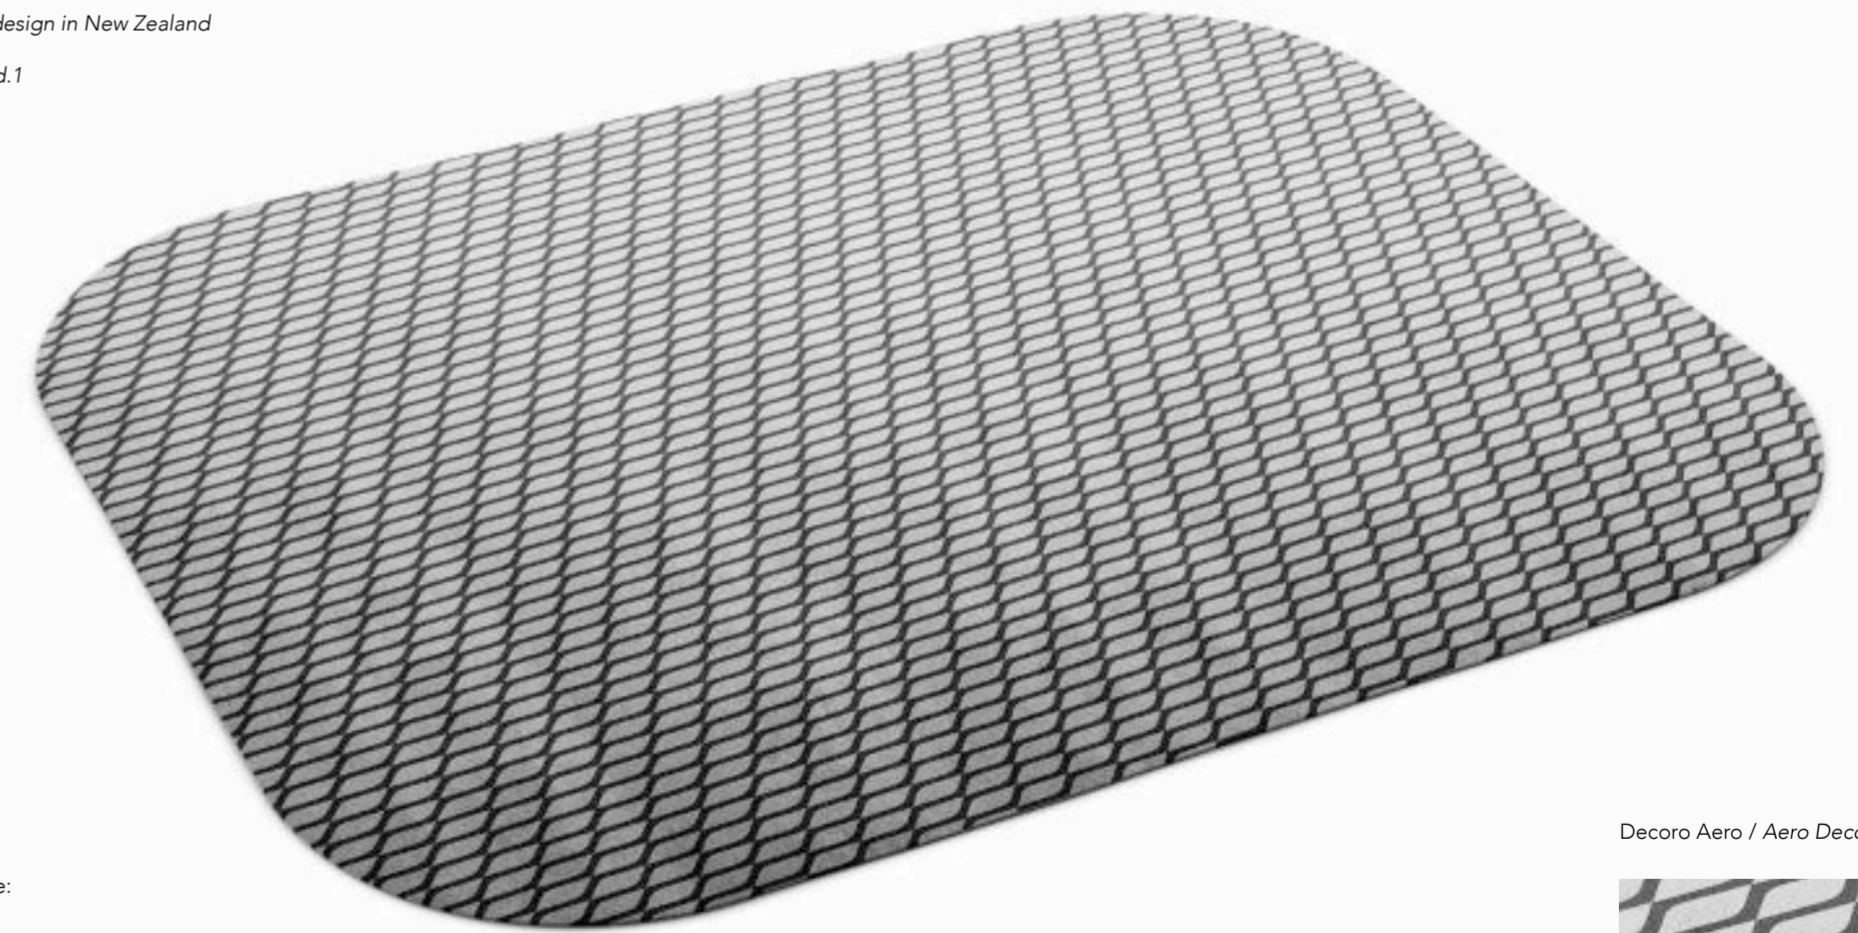

TAPPETI AERO

Square-round 250 x 400

Taftato a mano
Fondo in Tencel e decoro in New Zealand
Nuance Beige
Altezza vello 14 mm - cod.1

Hand tufted
Ground in Tencel and design in New Zealand
Nuance Beige
Pile height 14 mm - cod.1

LIVING

DINING

BEDROOM

OFFICE

LIGHTING

COMPLEMENTS

Square-round 300 x 400

Taftato a mano
Fondo in Tencel e decoro in New Zealand
Nuance Grigio
Altezza vello 14 mm - cod.1

Hand tufted
Ground in Tencel and design in New Zealand
Nuance Grigio
Pile height 14 mm - cod.1

In foto / On image: