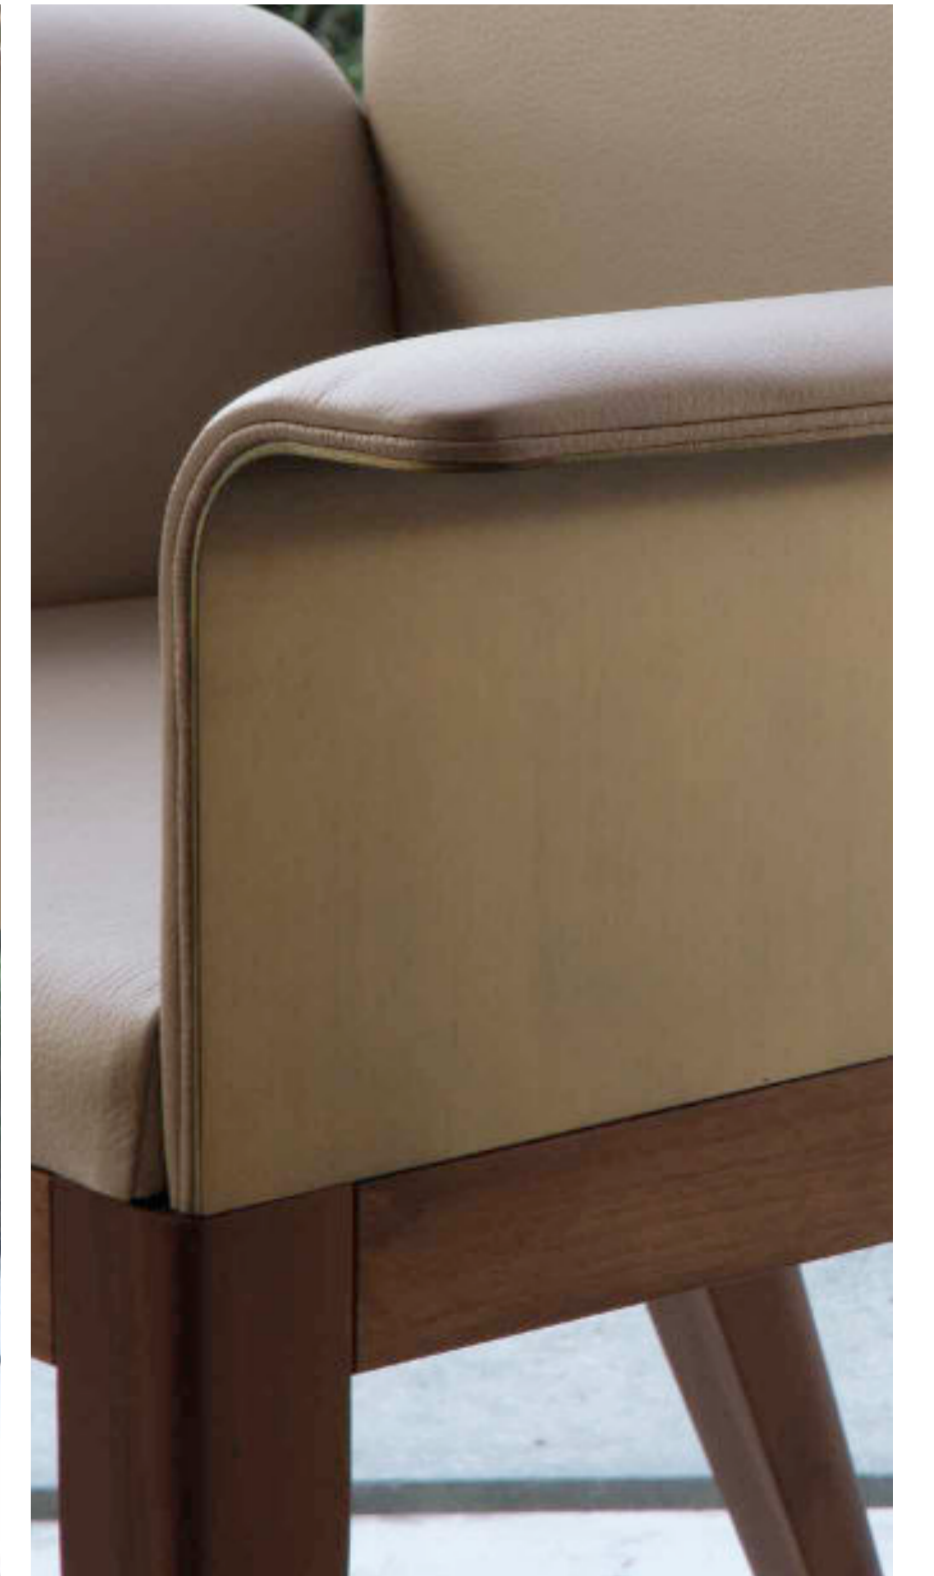

In foto / On image:

DINING CHAIR

LEFT OVERVIEW

Dimensioni e Finiture / Sizes and Finishes

VELA CHAIR

1 3
SCHIENALE INTERNO / INTERNAL BACK SEDUTA / SEAT
pelle / leather CAT C. - Colorata - Nabuk
Tessuto / Fabric: Super - Extra - Luxury