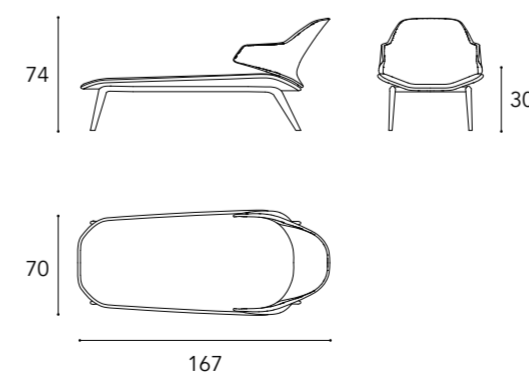

VELA COLLECTION

Vela chaise-longue / Vela chaise-longue

1. 1 Schienale interno rivestito in pelle Nabuk 045 Bianco con trapuntatura
   Internal back upholstered in leather Nabuk 045 Bianco with quilting
2. 2 Schienale esterno rivestito in pelle Colorata 128 Cognac
   External back upholstered in leather Colorata 128 Cognac
3. 3 Rivestimento seduta in pelle Nabuk 045 Bianco
   Seat upholstery in leather Nabuk 045 Bianco
4. 4 Scocca rivestita in pelle Colorata 128 Cognac
   Shell upholstered in leather Colorata 128 Cognac
5. 5 Basamento in finitura satinata Titanium Dark
   Base in satin Dark Titanium finish
6. + Cuscino decorativo liscio in tessuto categoria Extra, Amsterdam 49 Tamarillo
   Decorative plain pillow in fabric Extra category, Amsterdam 49 Tamarillo

In foto / On image: