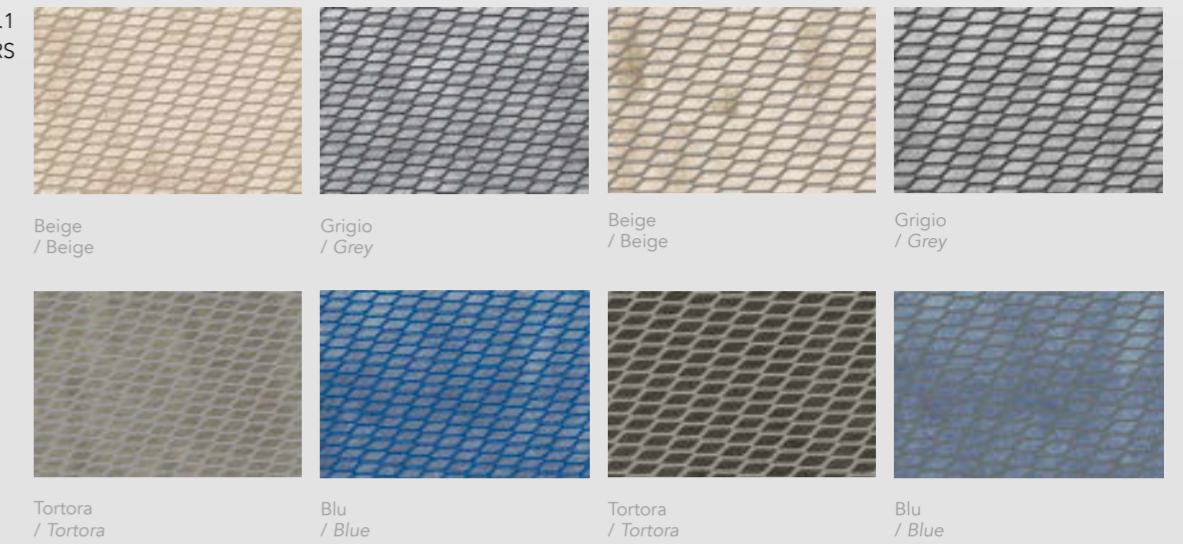

LIGHTING

COMPLEMENTS

CARPETS

Dimensioni e Finiture / Sizes and Finishes

COMPLEMENTS

LEFT OVERVIEW

Dimensioni e Finiture / Sizes and Finishes

COLORI COD.1 / COD. 1 COLORS