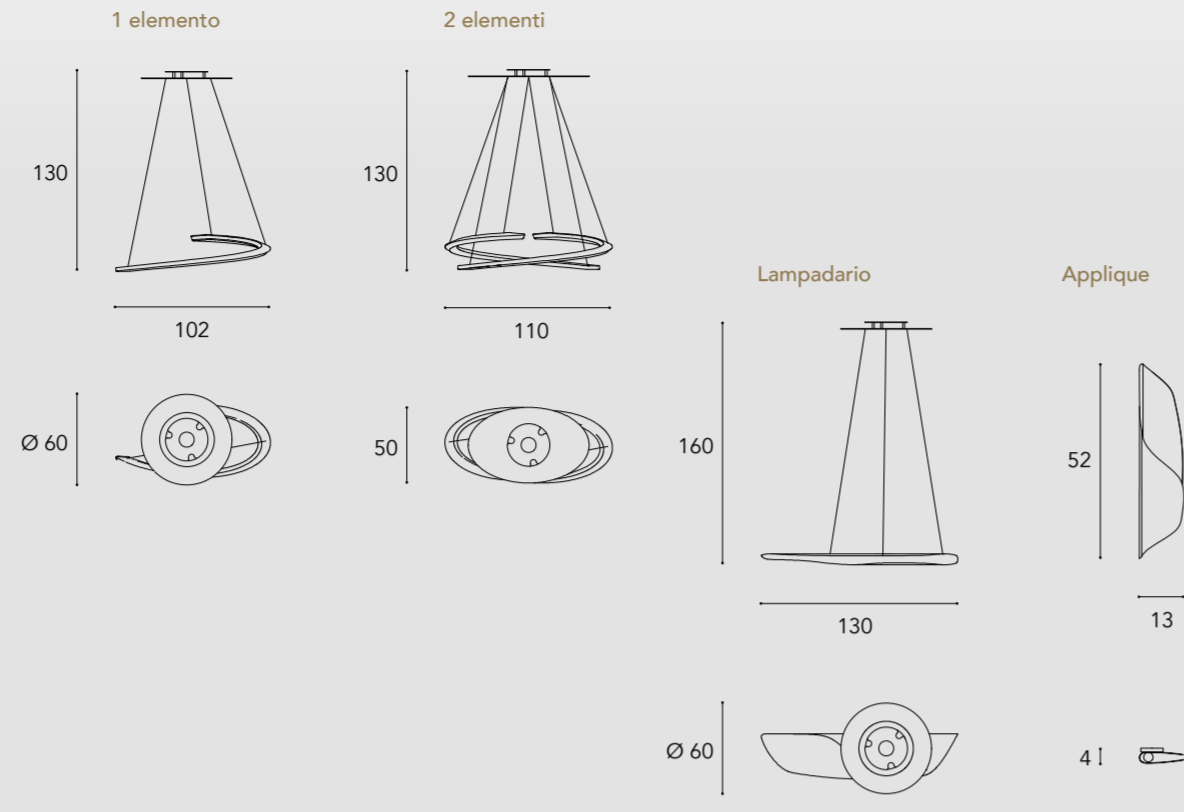

LIGHTING

LEFT OVERVIEW

Dimensioni e Finiture / Sizes and Finishes