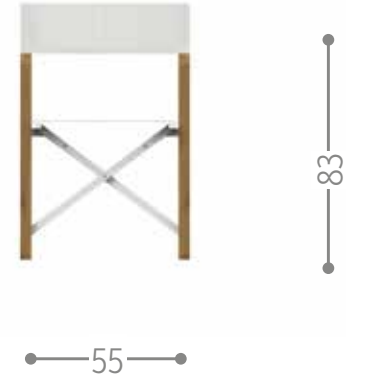

white-light grey graphite-dark grey

BRIDGE DIRECTOR CHAIR / CODE: BGEPP

Finishing

mahogany-white mahogany-dove mahogany-silver black

CASILDA DINING CHAIR / CODE: CASISP

Finishing

mokka-melange grey mokka-white beige gold-white white-light grey