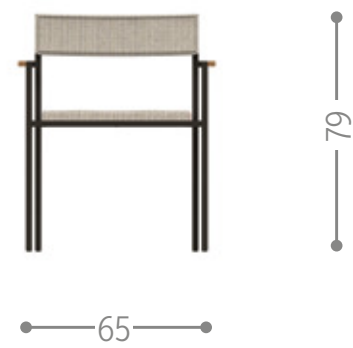

CASILDA DINING CHAIR / CODE: CASISP