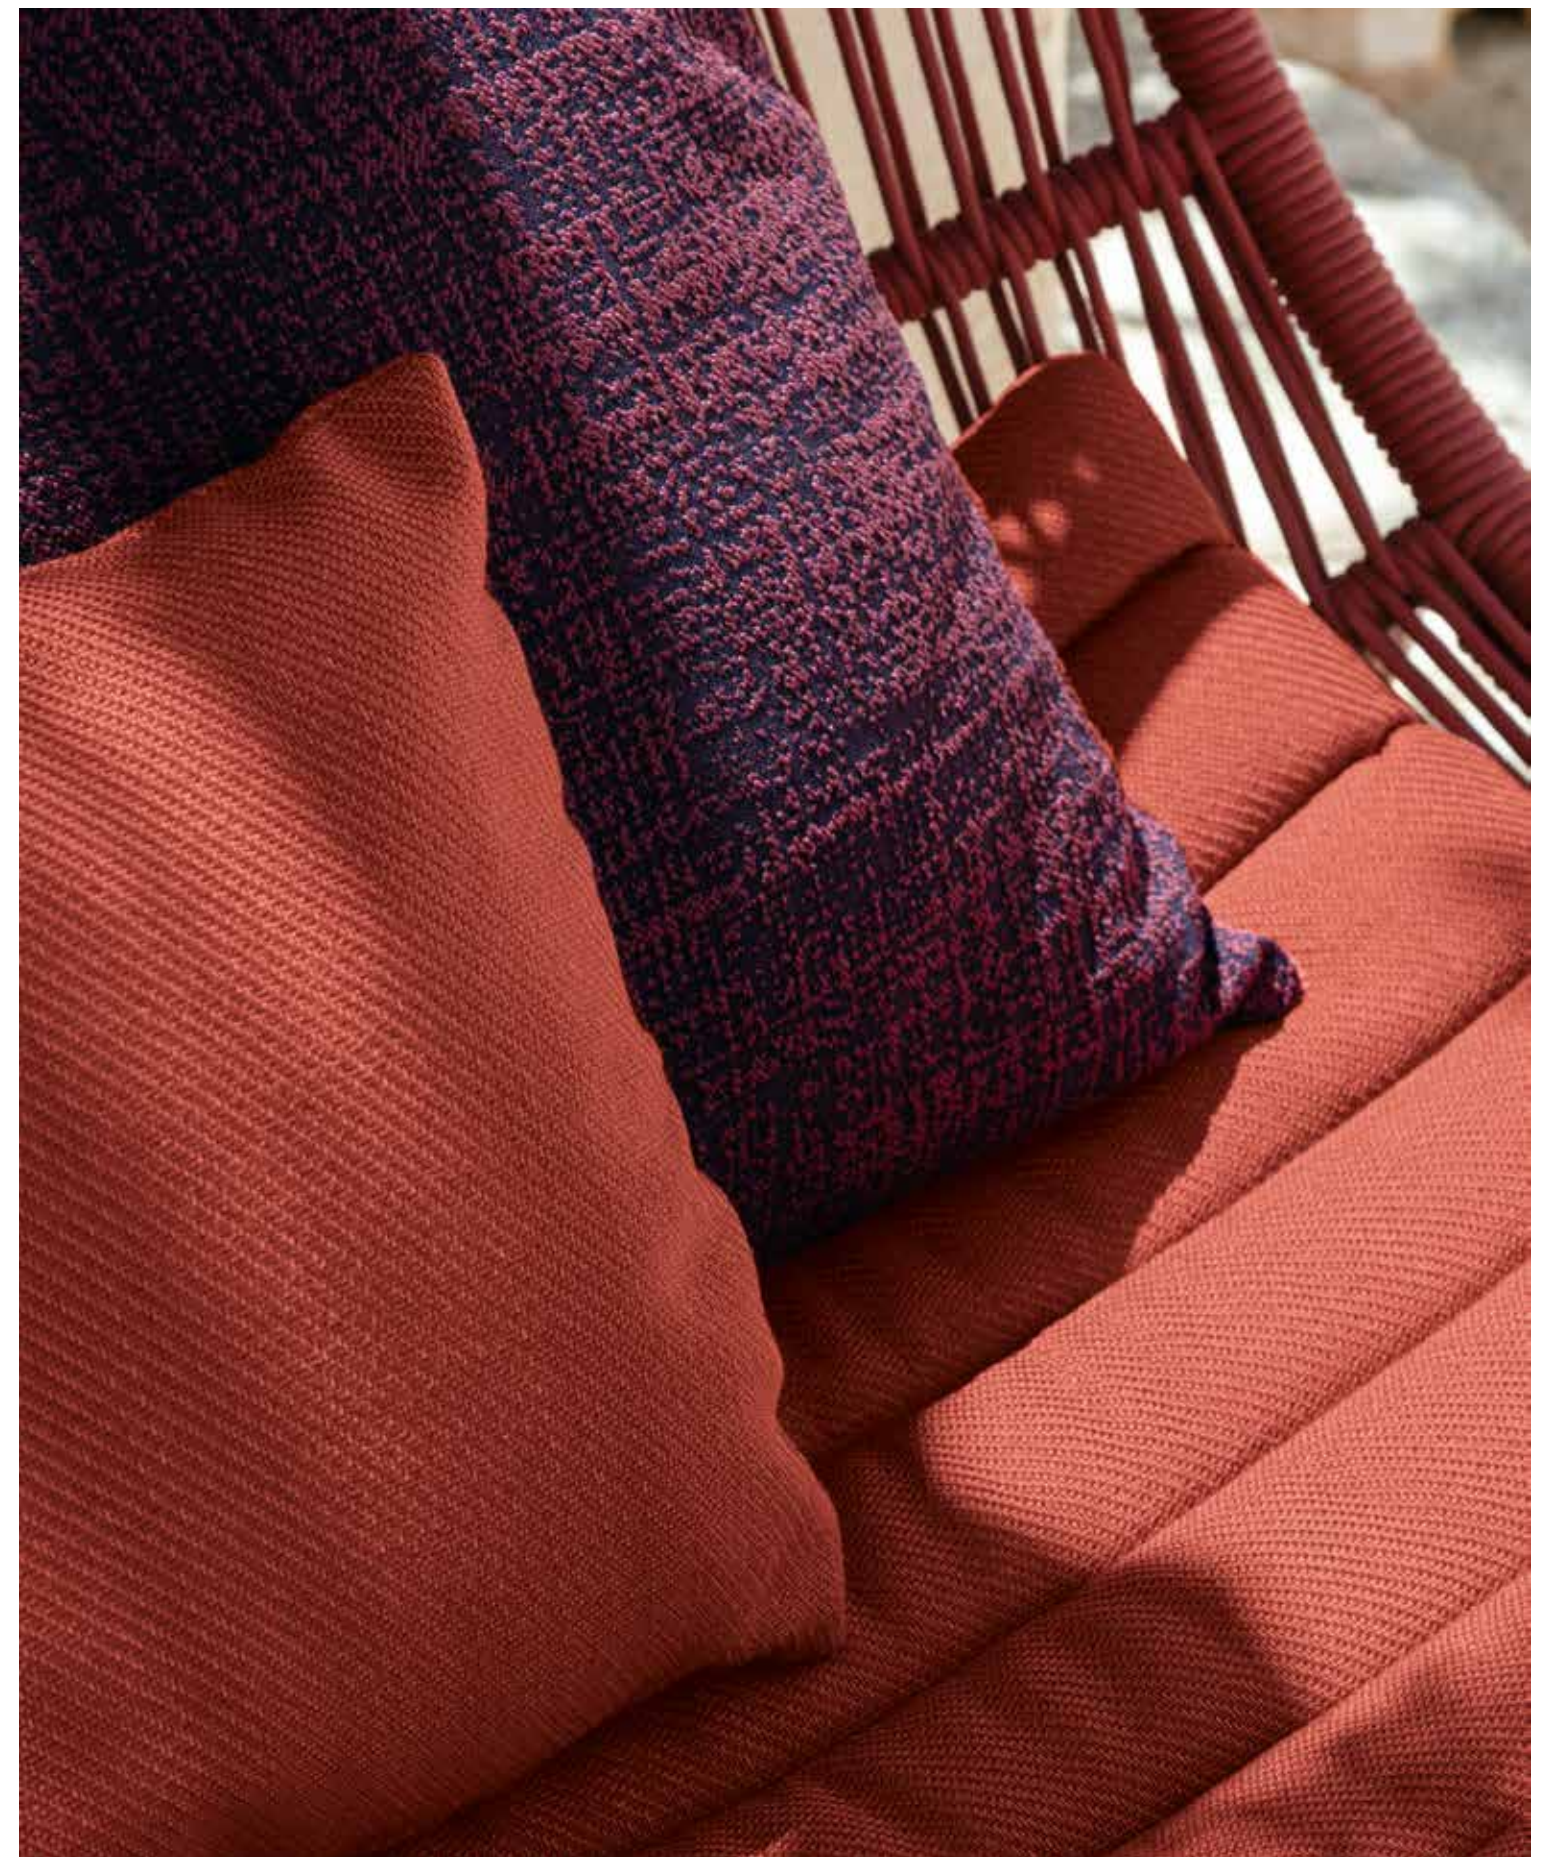

Talenti®
OUTDOOR LIVING

FURNITURE

Index

LIVING P.7

TABLES
& CHAIRS P.29

SUNBED P.99

LIVINGcollection

ALABAMA ALU SOFA / CODE: ALAALUDIV