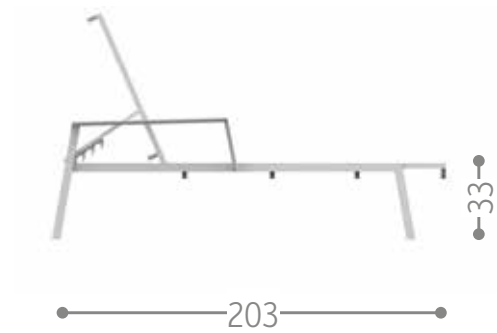

TOUCH LUXURY SUNBED / CODE: TUCLETT