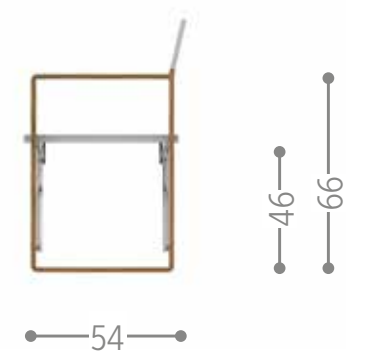

BRIDGE DIRECTOR CHAIR / CODE: BGEPP