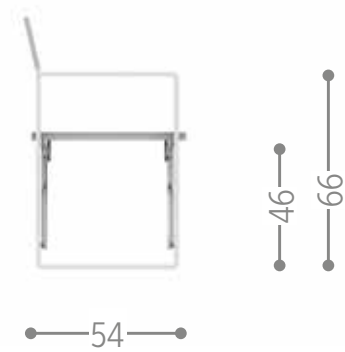

graphite-light grey graphite-dark grey

CASILDA DINING CHAIR / CODE: CASISP

Finishing

CHIC DIRECTOR CHAIR / CODE: CHCPP

Finishing

CIRCLE ARMCHAIR / CODE: CRCPP

Finishing

CIRCLE ABS ARMCHAIR / CODE: CRCPP2