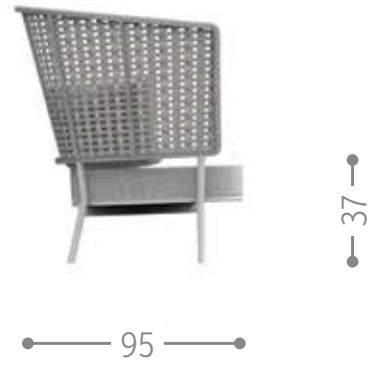

Finishing .....

MOON ALU LIVING ARMCHAIR / CODE: MONALUPL

Finishing .....

MOON ALU SOFA / CODE: MONALUDIV

Finishing .....

PANAMA SOFA LOVE SEAT / CODE: PANLOV

Finishing .....