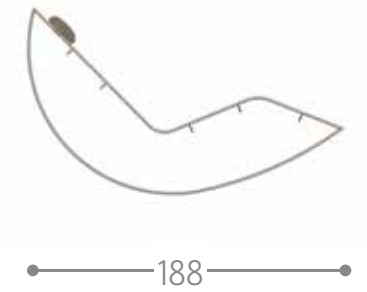

beige beige-green dark grey

36

COTTAGE SUNBED / CODE: COTLET

DOMINO SUNBED / CODE: DOMLET

KOT SUNBED / CODE: KOTLET

MILO SUNBED / CODE: MLOALULET

MOON ALU SUNBED / CODE: MONALULET

Finishing