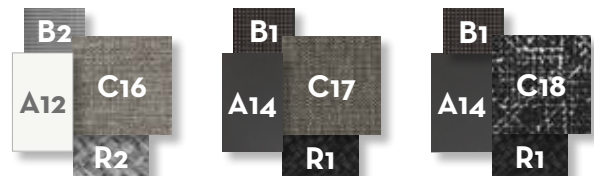

Finishing .....

white-light grey

graphite-dark grey

graphite-black abstract