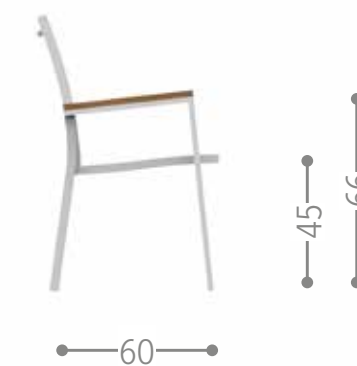

TIMBER ARMCHAIR / CODE: TIMPP