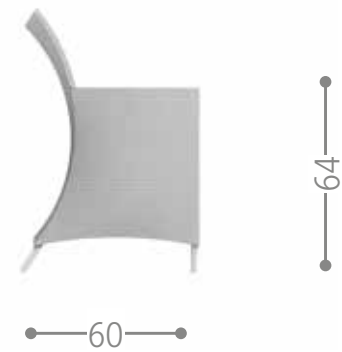

TOUCH LUXURY ARMCHAIR / CODE: TUCLPP

Finishing

A12 T1	A13 T2
white-white	dove-dove