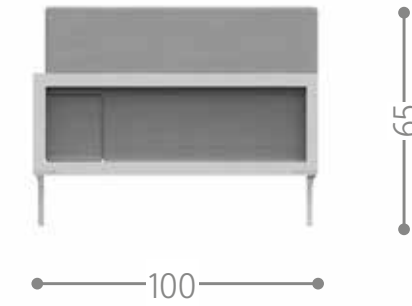

CLEO ALU LIVING ARMCHAIR / CODE: CLEALUPL