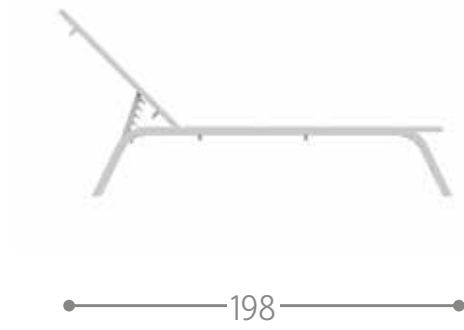

MOON TEAK SUNBED / CODE: MONTEKLET

Finishing

PANAMA SUNBED / CODE: PANLET

Finishing

PANAMA DAYBED / CODE: PANDAB

Finishing

STEP SUNBED / CODE: STPLET

Finishing