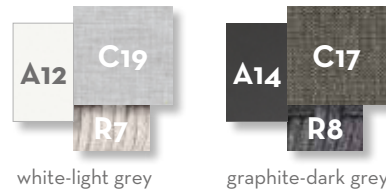

Finishing .....