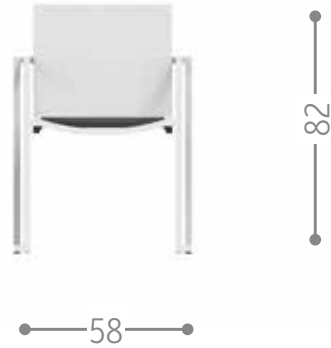

white-white

KEY DINING ARMCHAIR / CODE: KEYPP

Finishing

charcoal-silver black charcoal-black white-dove white-silver black

MAIORCA ARMCHAIR / CODE: MCAPP

Finishing

white-white white-silver black charcoal-white-silver white-dove dove-dove