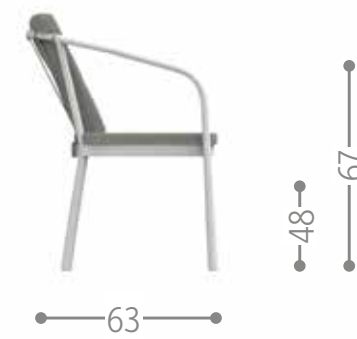

SOFY DINING ARMCHAIR / CODE: SOFPP