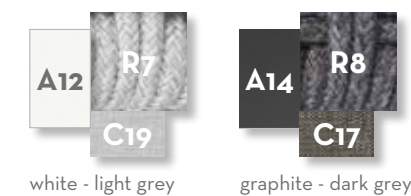

MINORCA CHAIR / CODE: MINSP

Finishing

MOON ALU DINING ARMCHAIR / CODE: MONALUPP

Finishing

MOON ALU DINING CHAIR / CODE: MONALUSP

Finishing

white - light grey graphite - dark grey

MOON ALU BAR STOOL / CODE: MONALUSGA