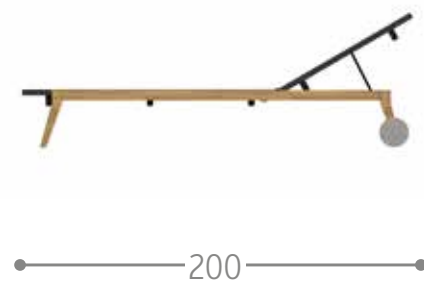

MOON TEAK SUNBED / CODE: MONTEKLET