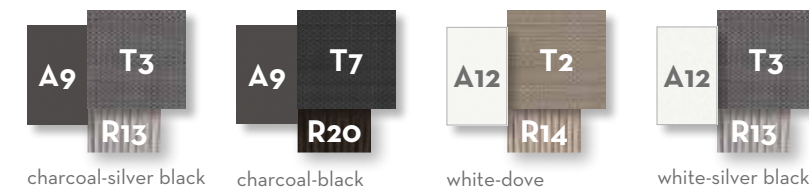

Finishing

ALABAMA ALU LIVING ARMCHAIR / CODE: ALAALUPL

Finishing

KEY SOFA / CODE: KEYDIV

Finishing

KEY LIVING ARMCHAIR / CODE: KEYPL

Finishing

CLEO ALU SOFA CORNER / CODE: CLEALUANG

Finishing

white-light grey graphite-dark grey

CLEO ALU SOFA CX / CODE: CLEALUCX

Finishing

white-light grey graphite-dark grey

CLEO ALU LIVING ARMCHAIR / CODE: CLEALUPL

Finishing

white-light grey graphite-dark grey