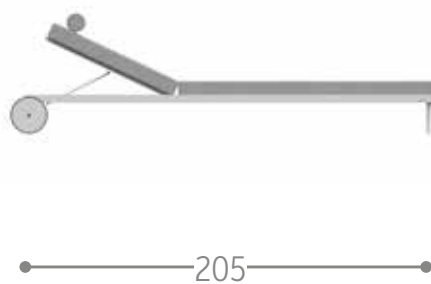

CLEO ALU DOUBLE SUNBED / CODE: CLEALULET2

Finishing .....

white-light grey graphite-dark grey