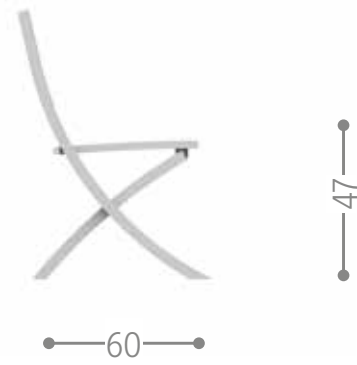

QUEEN FOLDING CHAIR / CODE: QUESP