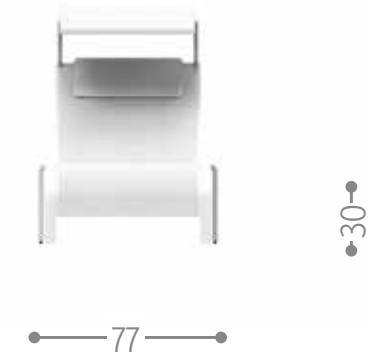

beige beige-green dark grey

36

COTTAGE SUNBED / CODE: COTLET

DOMINO SUNBED / CODE: DOMLET

KOT SUNBED / CODE: KOTLET

MILO SUNBED / CODE: MLOALULET

MOON ALU SUNBED / CODE: MONALULET

Finishing