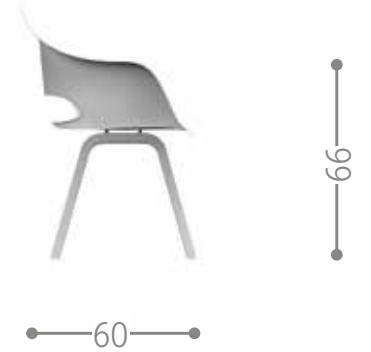

graphite-light grey graphite-dark grey

CASILDA DINING CHAIR / CODE: CASISP

Finishing

CHIC DIRECTOR CHAIR / CODE: CHCPP

Finishing

CIRCLE ARMCHAIR / CODE: CRCPP

Finishing

CIRCLE ABS ARMCHAIR / CODE: CRCPP2