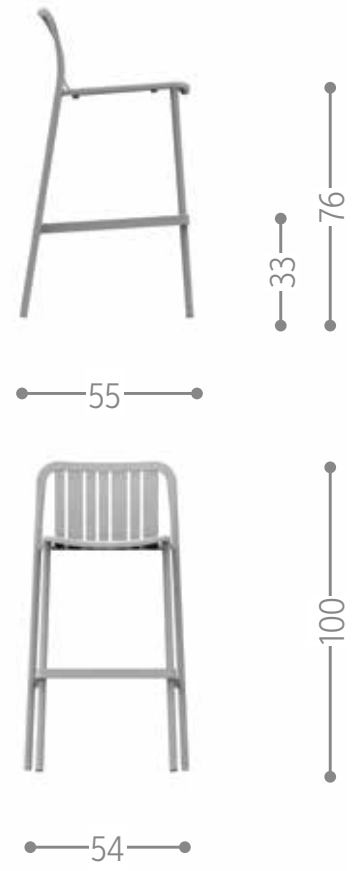

Finishing

A8	A12	A19	A20
black	white	hunter green	silk grey

TROCADERO DINING ARMCHAIR / CODE: TRPP

Finishing

A8	A12	A19	A20
black	white	hunter green	silk grey

TROCADERO BAR STOOL / CODE: TRSGAB

KG 4,5 | unit 4 0.49 mc | ☁️ | 🪑 | x32