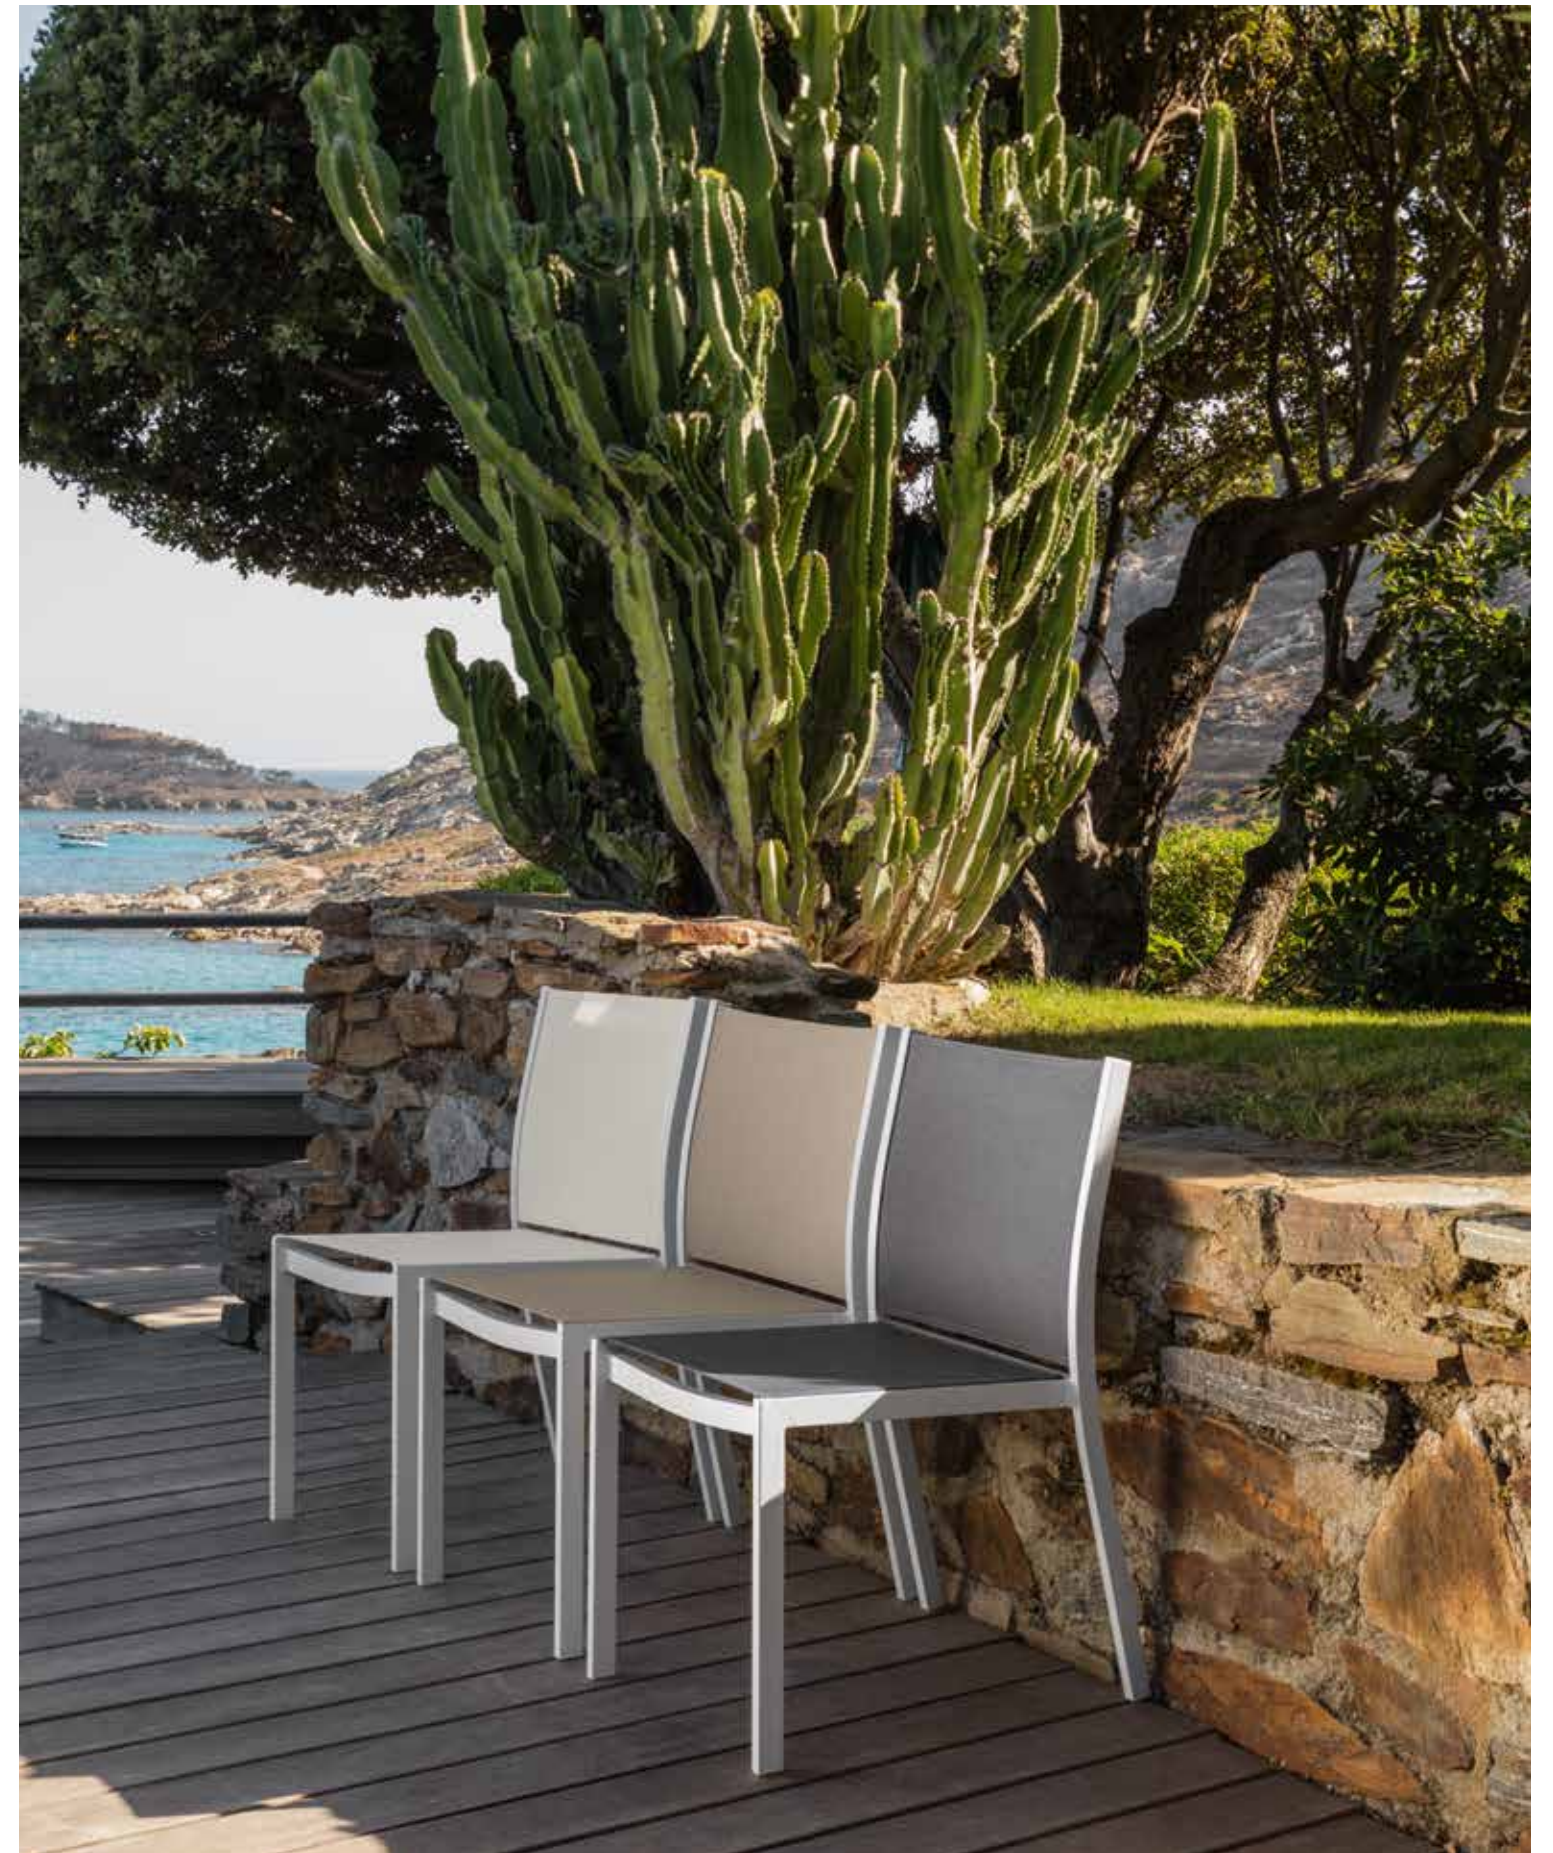

Finishing

TABLES & CHAIRScollection

TABLES & CHAIRS - Maiorca & Chic

ADAM DINING ARMCHAIR / CODE: ADMPP

Finishing

charcoal-dark grey white-light grey

ALABAMA DINING ARMCHAIR / CODE: ALAALUPP

Finishing