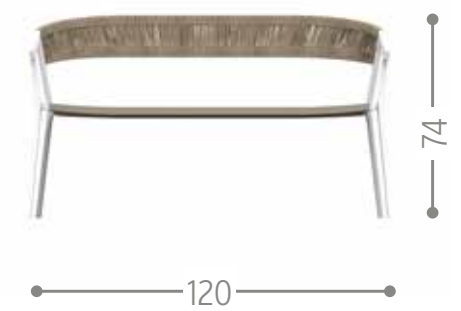

Finishing

ALABAMA ALU LIVING ARMCHAIR / CODE: ALAALUPL

Finishing

KEY SOFA / CODE: KEYDIV

Finishing

KEY LIVING ARMCHAIR / CODE: KEYPL

Finishing

CLEO ALU SOFA CORNER / CODE: CLEALUANG