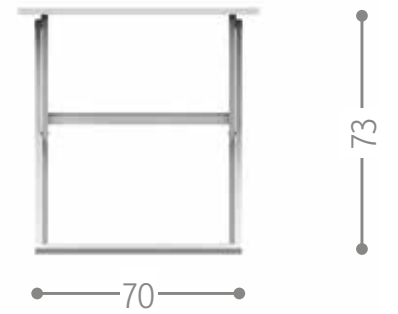

Finishing .....