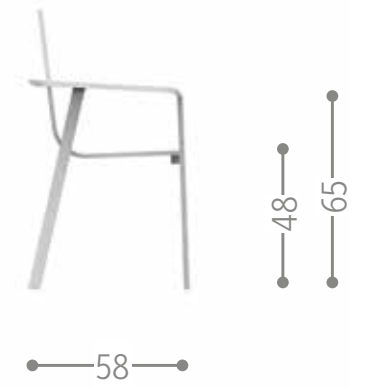

mokka-caffee

MAIORCA LOW STOOL / CODE: MCASGAP

Finishing

white dove mokka

MAIORCA BAR STOOL / CODE: MCASGAG

Finishing

MILO ARMCHAIR / CODE: MLOTXPP

Finishing