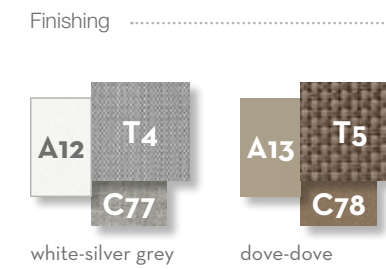

CASILDA SUNBED / CODE: CASILET

Finishing

CLEO ALU SUNBED / CODE: CLEALULET

Finishing

white-light grey graphite-dark grey

27

CLEO TEAK SUNBED / CODE: CLELET

Finishing

teak natural teak dark grey ecru bronze mambo white snowy white/light blue

27

CLEO ALU DOUBLE SUNBED / CODE: CLEALULET2

Finishing

white-light grey graphite-dark grey

27

CLIFF SUNBED / CODE: CLILET

Finishing

beige beige-green dark grey

36

COTTAGE SUNBED / CODE: COTLET

DOMINO SUNBED / CODE: DOMLET

KOT SUNBED / CODE: KOTLET

MILO SUNBED / CODE: MLOALULET

MOON ALU SUNBED / CODE: MONALULET

Finishing

MOON TEAK SUNBED / CODE: MONTEKLET

Finishing

PANAMA SUNBED / CODE: PANLET

Finishing

PANAMA DAYBED / CODE: PANDAB

Finishing

STEP SUNBED / CODE: STPLET

Finishing