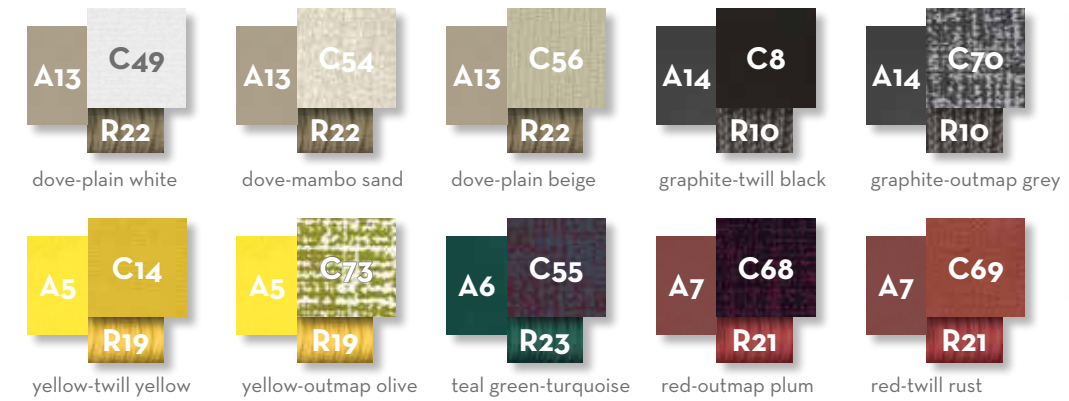

teak natural teak dark grey ecru bronze mambo white snowy white/light blue

27

CLEO ALU DOUBLE SUNBED / CODE: CLEALULET2

Finishing

white-light grey graphite-dark grey

27

CLIFF SUNBED / CODE: CLILET

Finishing

beige beige-green dark grey

36

COTTAGE SUNBED / CODE: COTLET

DOMINO SUNBED / CODE: DOMLET

KOT SUNBED / CODE: KOTLET

MILO SUNBED / CODE: MLOALULET

MOON ALU SUNBED / CODE: MONALULET

Finishing

MOON TEAK SUNBED / CODE: MONTEKLET

Finishing

PANAMA SUNBED / CODE: PANLET

Finishing

PANAMA DAYBED / CODE: PANDAB

Finishing

STEP SUNBED / CODE: STPLET

Finishing

TOUCH LUXURY SUNBED / CODE: TUCLETT

Finishing

Materials

Alluminio / Aluminium

Giallo
Yellow

Verde petrolio
Teal green

Rosso
Red

Nero
Black