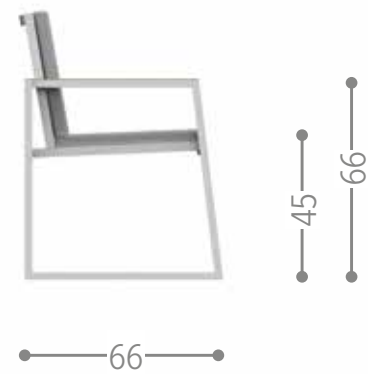

Finishing

TABLES & CHAIRScollection

TABLES & CHAIRS - Maiorca & Chic

ADAM DINING ARMCHAIR / CODE: ADMPP

Finishing

charcoal-dark grey white-light grey

ALABAMA DINING ARMCHAIR / CODE: ALAALUPP

Finishing