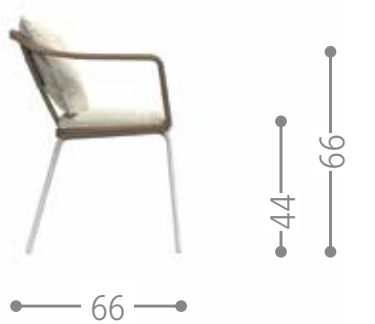

CLIFF DINING ARMCHAIR / CODE: CLIPPZ-C

Finishing

beige beige-green dark grey

CRUISE ALU DINING ARMCHAIR / CODE: CRUALUPP

Finishing

teal green-turquoise white-mambo sand graphite-dark grey graphite-mambo white-cool grey