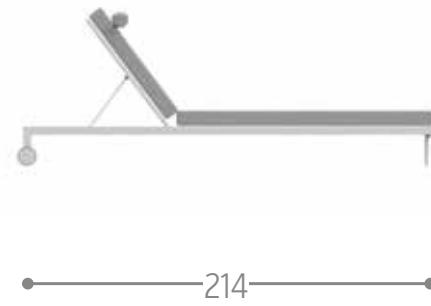

Finishing .....

white-light grey graphite-dark grey

27