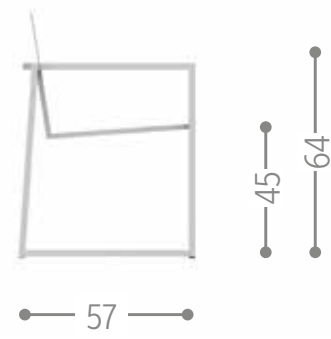

ESSENCE ARMCHAIR / CODE: ESSPP