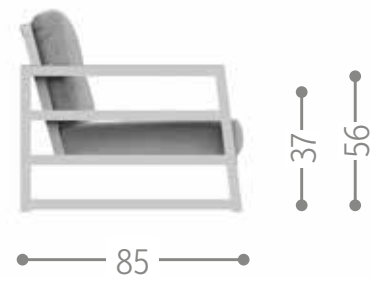

Talenti®
OUTDOOR LIVING

FURNITURE

Index

LIVING P.7

TABLES
& CHAIRS P.29

SUNBED P.99

LIVINGcollection

ALABAMA ALU SOFA / CODE: ALAALUDIV