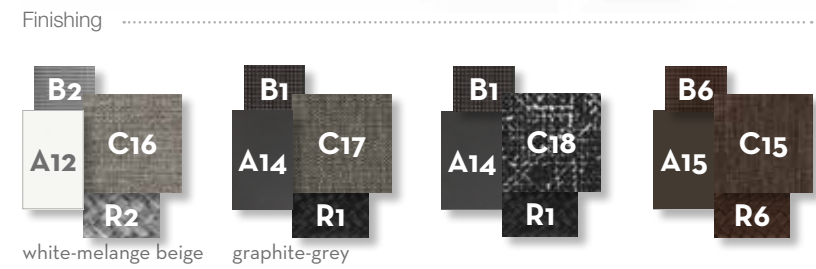

COTTAGE SUNBED / CODE: COTLET