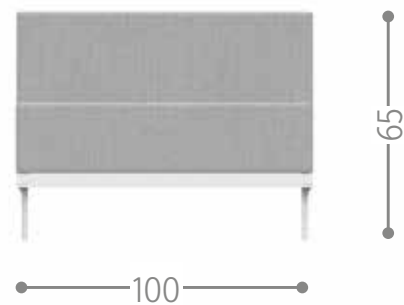

CLEO ALU SOFA CX / CODE: CLEALUCX