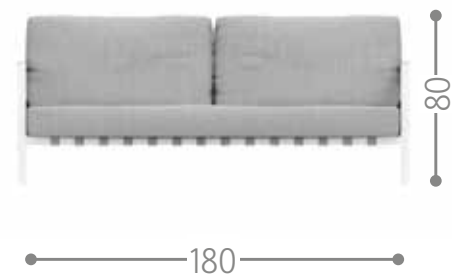

Finishing .....