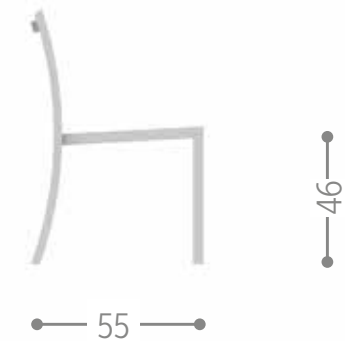

MINORCA CHAIR / CODE: MINSP