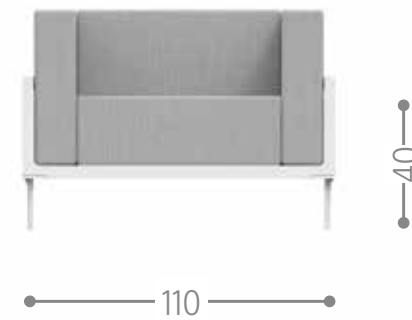

Finishing .....

white-light grey   graphite-dark grey