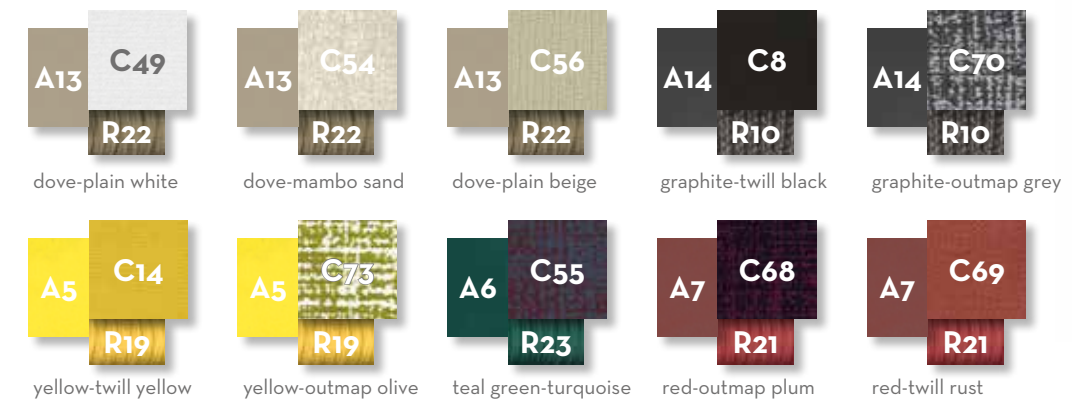

Finishing

PANAMA LIVING RELAX ARMCHAIR / CODE: PANLIVREX