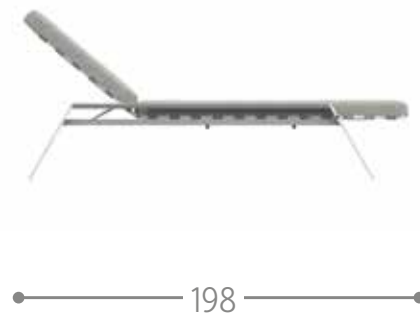

COTTAGE SUNBED / CODE: COTLET