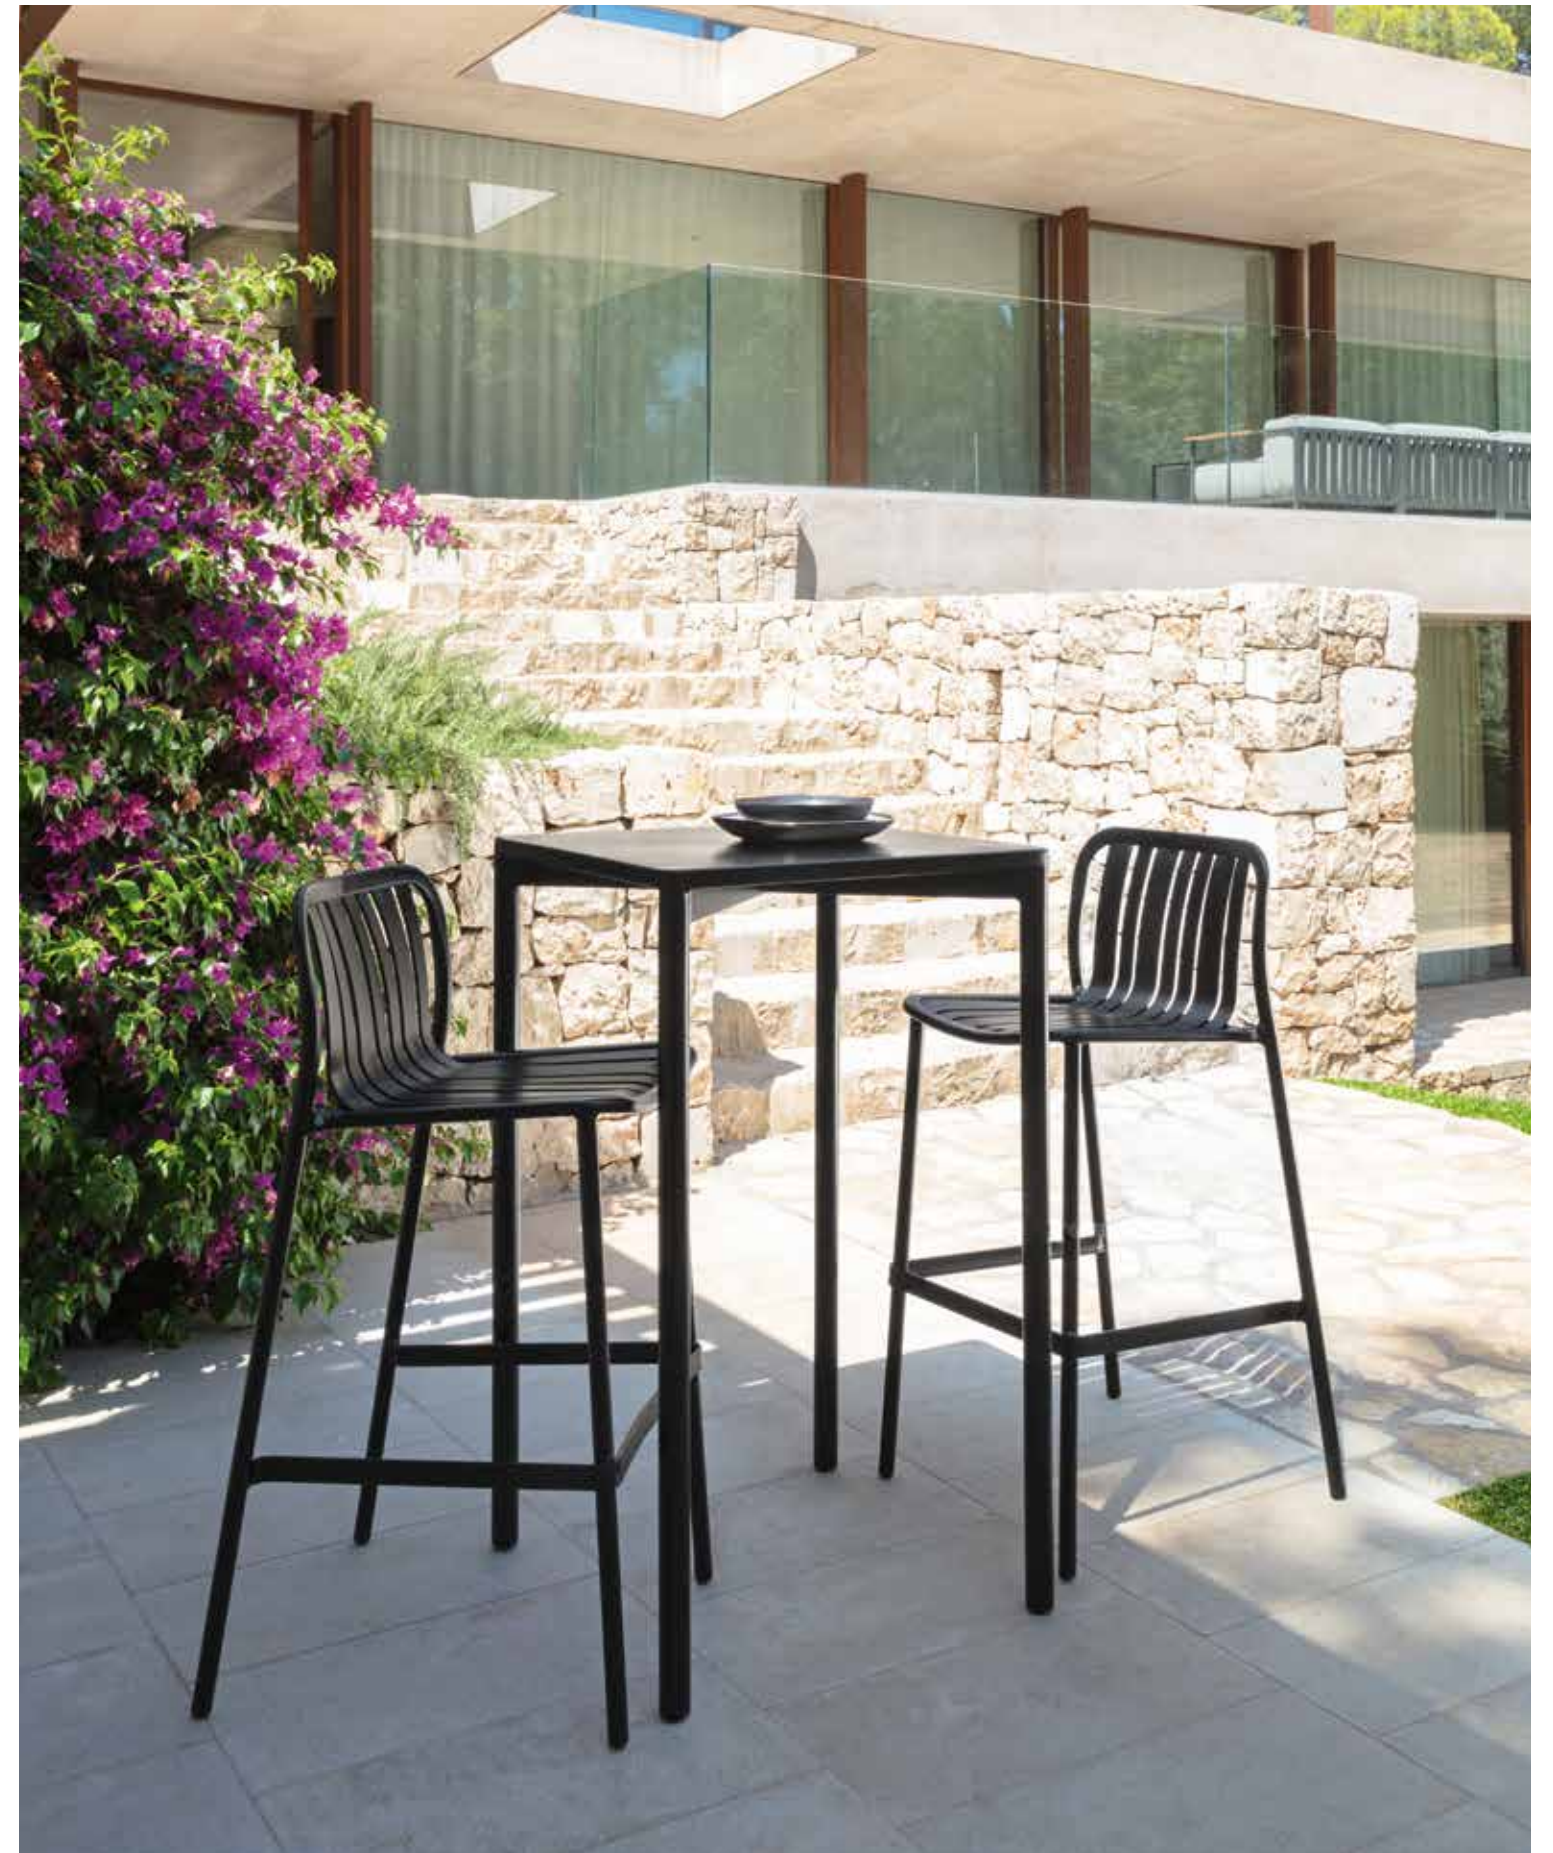

Finishing

TABLES & CHAIRScollection

TABLES & CHAIRS - Maiorca & Chic

ADAM DINING ARMCHAIR / CODE: ADMPP

Finishing

charcoal-dark grey white-light grey

ALABAMA DINING ARMCHAIR / CODE: ALAALUPP

Finishing