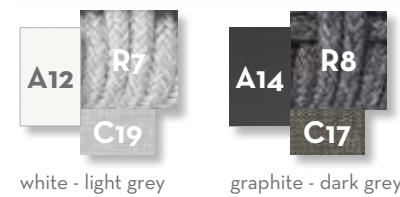

Finishing .....

white - light grey   graphite - dark grey