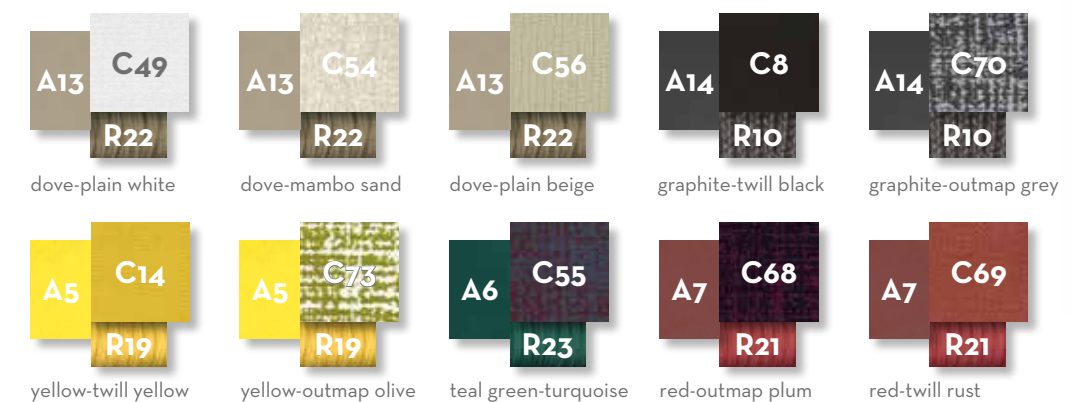

Finishing

TABLES & CHAIRScollection

TABLES & CHAIRS - Maiorca & Chic

ADAM DINING ARMCHAIR / CODE: ADMPP

Finishing

charcoal-dark grey white-light grey

ALABAMA DINING ARMCHAIR / CODE: ALAALUPP

Finishing