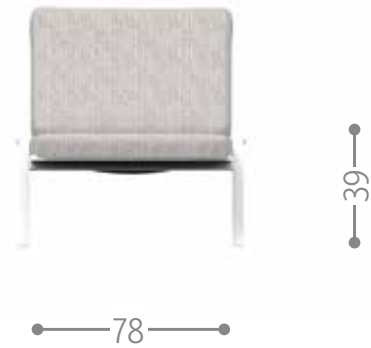

COTTAGE SUNBED / CODE: COTLET