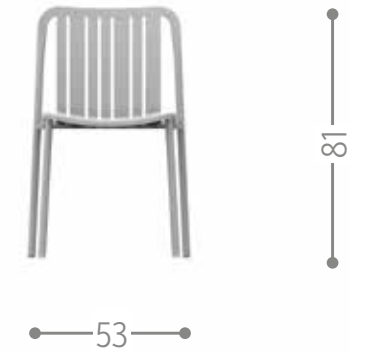

Finishing

A12 T1	A13 T2	A9 T3	A15 T6
white-white	dove-dove	charcoal-silver black	mokka-coffee

TOUCH LUXURY ARMCHAIR / CODE: TUCLPP

Finishing

A12 T1	A13 T2
white-white	dove-dove

TROCADERO DINING CHAIR / CODE: TRSP