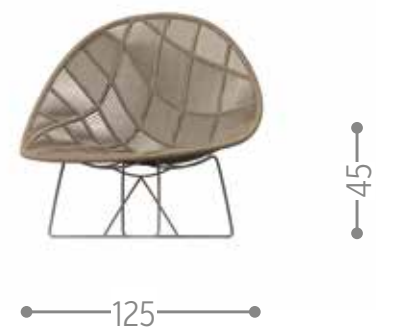

Finishing

TABLES & CHAIRScollection

TABLES & CHAIRS - Maiorca & Chic

ADAM DINING ARMCHAIR / CODE: ADMPP

Finishing

charcoal-dark grey white-light grey

ALABAMA DINING ARMCHAIR / CODE: ALAALUPP

Finishing