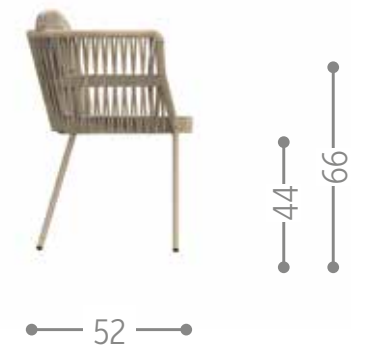

Finishing .....

white-light grey   white-green   white-blue   white-red   graphite-dark grey

CLEO TEAK PADDED TUB CHAIR / CODE: CLEPPZ

Finishing .....

teak   natural teak   dark grey   ecru   bronze   mambo white snowy   light blue

CLIFF DINING ARMCHAIR / CODE: CLIPPZ-C

Finishing .....

beige   beige-green   dark grey

CRUISE ALU DINING ARMCHAIR / CODE: CRUALUPP

Finishing .....

teal green-turquoise   white-mambo sand   graphite-dark grey   graphite-mambo white-cool grey