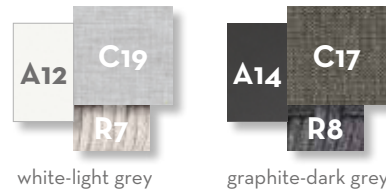

CLEO ALU POUF LIVING / CODE: CLEALUPUF

Finishing

white-light grey graphite-dark grey

MOON ALU LOVE SEAT / CODE: MONALULOV

Finishing

MOON ALU LIVING ARMCHAIR / CODE: MONALUPL

Finishing

MOON ALU SOFA / CODE: MONALUDIV