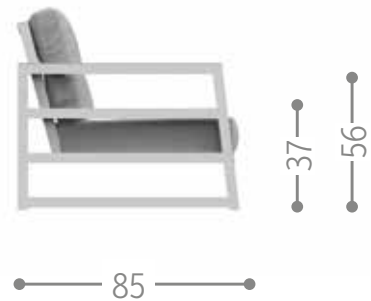

ALABAMA ALU LIVING ARMCHAIR / CODE: ALAALUPL