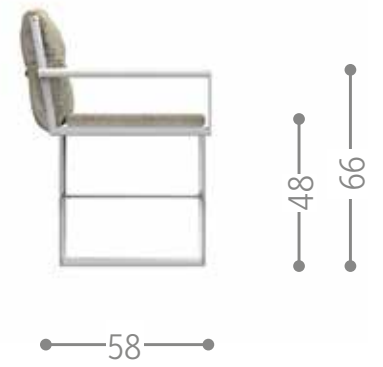

CRUISE TEAK DINING CHAIR / CODE: CRULPP

Finishing

teak-mambo taupe

DOMINO DIRECTOR CHAIR / CODE: DOMPR

Finishing

white-beige

graphite-grey

COTTAGE DINING ARMCHAIR / CODE: COTPP