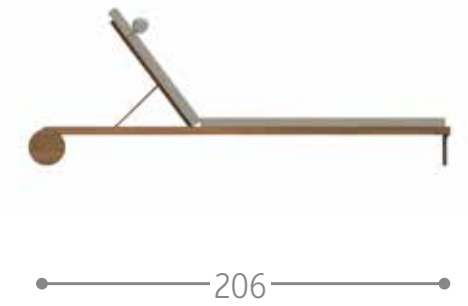

CASILDA SUNBED / CODE: CASILET

Finishing

CLEO ALU SUNBED / CODE: CLEALULET

Finishing

white-light grey graphite-dark grey

27

CLEO TEAK SUNBED / CODE: CLELET

Finishing