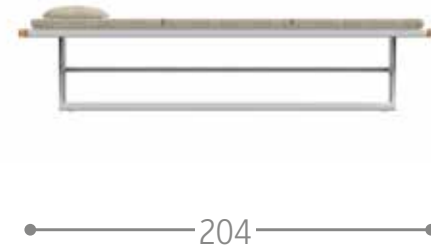

beige beige-green dark grey

36

COTTAGE SUNBED / CODE: COTLET

DOMINO SUNBED / CODE: DOMLET

KOT SUNBED / CODE: KOTLET

MILO SUNBED / CODE: MLOALULET

MOON ALU SUNBED / CODE: MONALULET

Finishing