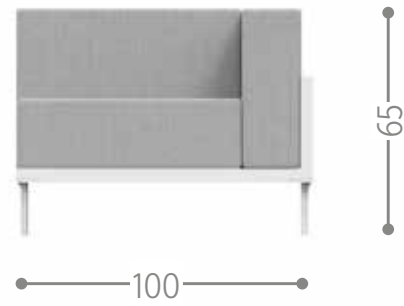

Finishing

ALABAMA ALU LIVING ARMCHAIR / CODE: ALAALUPL

Finishing

KEY SOFA / CODE: KEYDIV

Finishing

KEY LIVING ARMCHAIR / CODE: KEYPL

Finishing

CLEO ALU SOFA CORNER / CODE: CLEALUANG