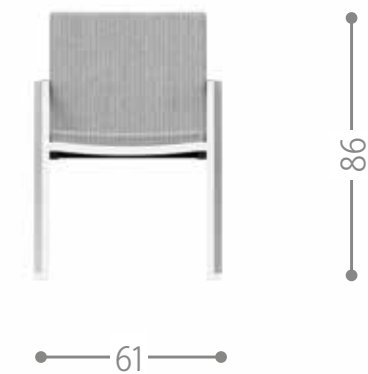

ADAM DINING ARMCHAIR / CODE: ADMPP

Finishing .....

charcoal-dark grey white-light grey

ALABAMA DINING ARMCHAIR / CODE: ALAALUPP

Finishing .....

white-light grey graphite-dark grey

BRIDGE DIRECTOR CHAIR / CODE: BGEPP

Finishing .....

mahogany-white mahogany-dove mahogany-silver black

CASILDA DINING CHAIR / CODE: CASISP

Finishing .....

mokka-melange grey mokka-white beige gold-white white-light grey

graphite-light grey graphite-dark grey