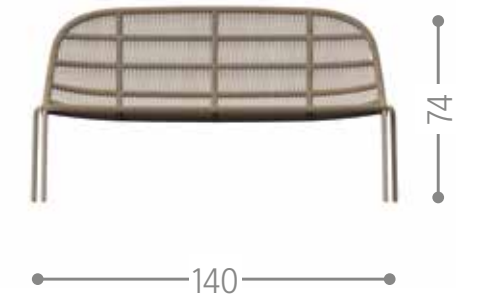

PANAMA SOFA LOVE SEAT / CODE: PANLOV