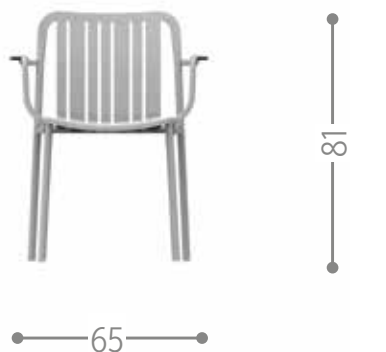

TROCADERO DINING ARMCHAIR / CODE: TRPP

Finishing

A8	A12	A19	A20
black	white	hunter green	silk grey