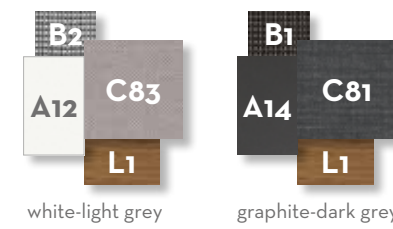

Finishing

ALABAMA ALU LIVING ARMCHAIR / CODE: ALAALUPL

Finishing

KEY SOFA / CODE: KEYDIV

Finishing

KEY LIVING ARMCHAIR / CODE: KEYPL

Finishing

CLEO ALU SOFA CORNER / CODE: CLEALUANG