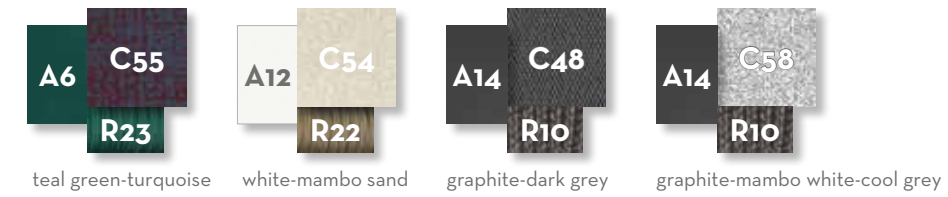

Finishing

CLEO ALU PADDED TUB CHAIR / CODE: CLEALUPPZ

Finishing

white-light grey white-green white-blue white-red graphite-dark grey

CLEO TEAK PADDED TUB CHAIR / CODE: CLEPPZ

Finishing

teak natural teak dark grey ecru bronze mambo white snowy light blue

CLIFF DINING ARMCHAIR / CODE: CLIPPZ-C

Finishing

beige beige-green dark grey

CRUISE ALU DINING ARMCHAIR / CODE: CRUALUPP

Finishing

teal green-turquoise white-mambo sand graphite-dark grey graphite-mambo white-cool grey