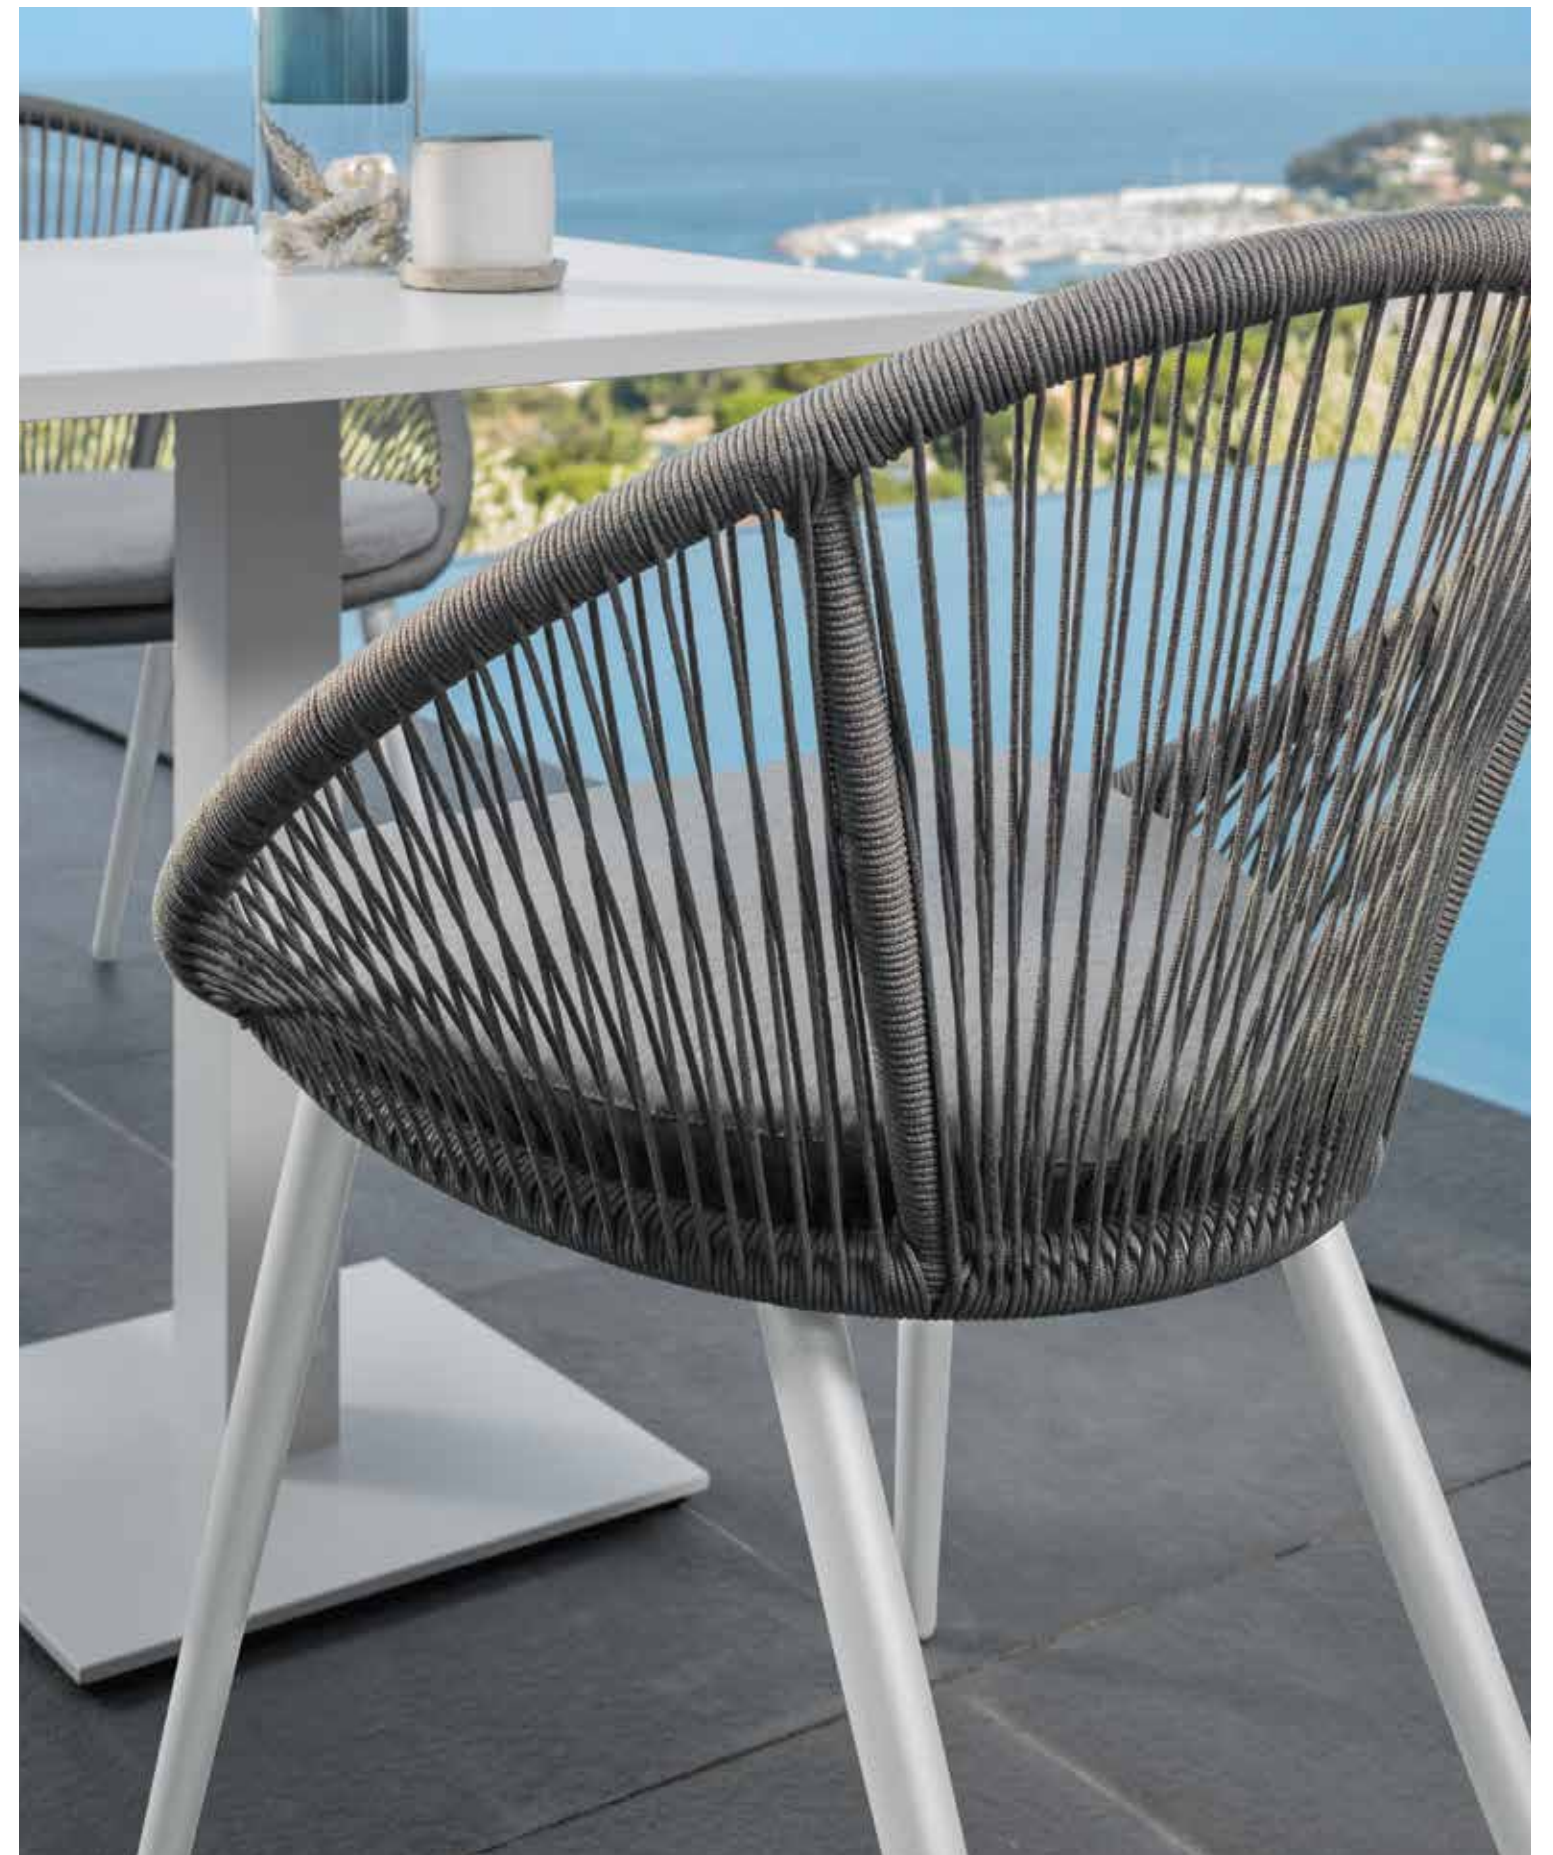

Finishing

TABLES & CHAIRScollection

TABLES & CHAIRS - Maiorca & Chic

ADAM DINING ARMCHAIR / CODE: ADMPP

Finishing

charcoal-dark grey white-light grey

ALABAMA DINING ARMCHAIR / CODE: ALAALUPP

Finishing