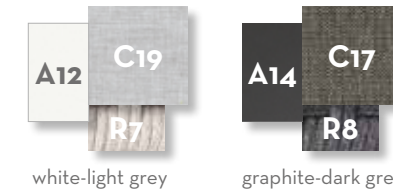

CLEO ALU POUF LIVING / CODE: CLEALUPUF

Finishing

white-light grey graphite-dark grey

MOON ALU LOVE SEAT / CODE: MONALULOV

Finishing

MOON ALU LIVING ARMCHAIR / CODE: MONALUPL

Finishing

MOON ALU SOFA / CODE: MONALUDIV