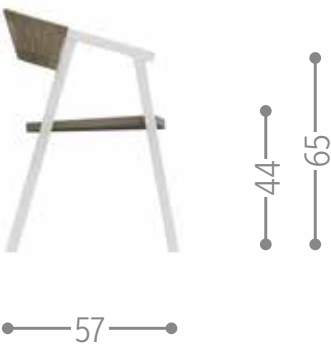

KEY DINING ARMCHAIR / CODE: KEYPP