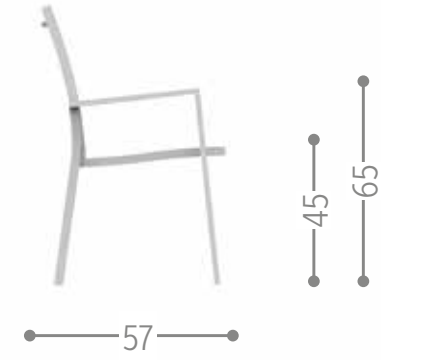

white-white

KEY DINING ARMCHAIR / CODE: KEYPP

Finishing

charcoal-silver black charcoal-black white-dove white-silver black

MAIORCA ARMCHAIR / CODE: MCAPP

Finishing

white-white white-silver black charcoal-white-silver white-dove dove-dove