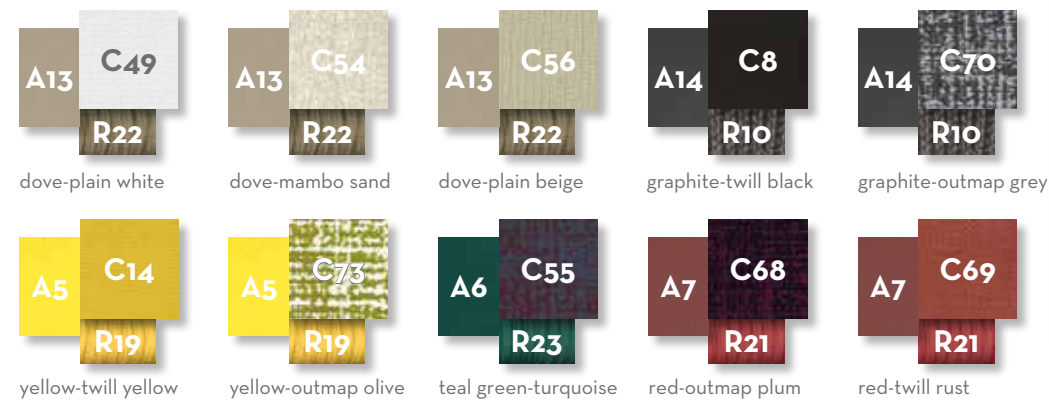

Finishing

PANAMA LOUNGE ARMCHAIR / CODE: PANPLON

Finishing

Finishing

PANAMA LIVING RELAX ARMCHAIR / CODE: PANLIVREX

Finishing