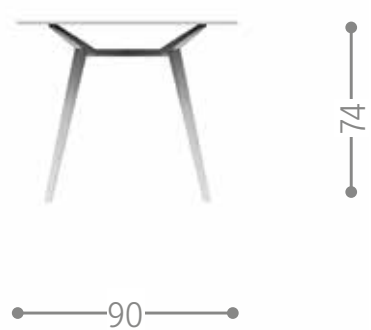

Finishing .....

white

graphite