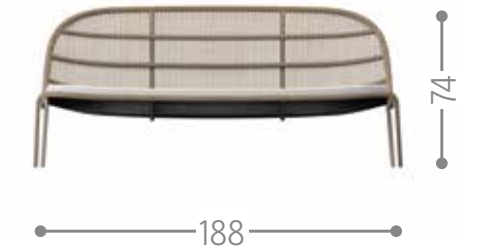

MOON TEAK SUNBED / CODE: MONTEKLET

Finishing

PANAMA SUNBED / CODE: PANLET

Finishing

PANAMA DAYBED / CODE: PANDAB

Finishing

STEP SUNBED / CODE: STPLET

Finishing