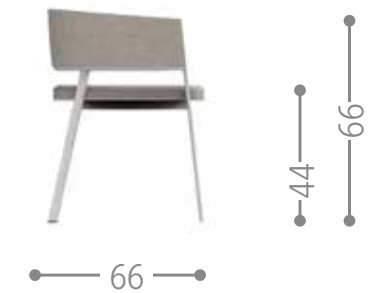

EDEN PADDED TUB CHAIR / CODE: EDNPPZ