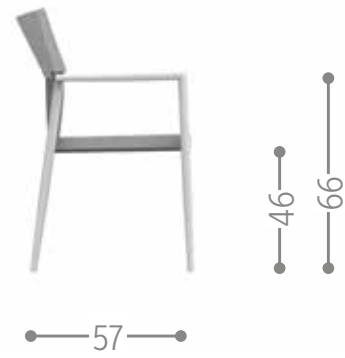

Finishing

TABLES & CHAIRScollection

TABLES & CHAIRS - Maiorca & Chic

ADAM DINING ARMCHAIR / CODE: ADMPP

Finishing

charcoal-dark grey white-light grey

ALABAMA DINING ARMCHAIR / CODE: ALAALUPP

Finishing