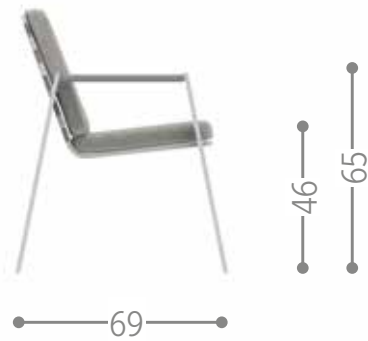

CRUISE TEAK DINING CHAIR / CODE: CRULPP

Finishing

teak-mambo taupe

DOMINO DIRECTOR CHAIR / CODE: DOMPR

Finishing

white-beige

graphite-grey

COTTAGE DINING ARMCHAIR / CODE: COTPP