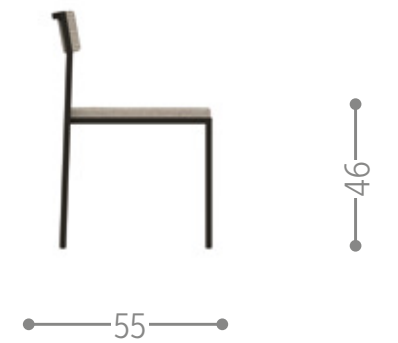

white-light grey graphite-dark grey

BRIDGE DIRECTOR CHAIR / CODE: BGEPP

Finishing

mahogany-white mahogany-dove mahogany-silver black

CASILDA DINING CHAIR / CODE: CASISP

Finishing

mokka-melange grey mokka-white beige gold-white white-light grey