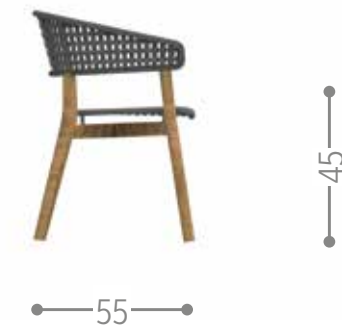

MOON TEAK PADDED TUB CHAIR / CODE: MONTEKPPZ

Finishing

natural teak-grey