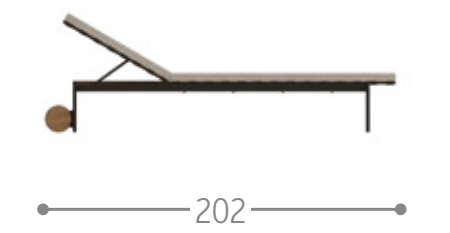

CASILDA SUNBED / CODE: CASILET