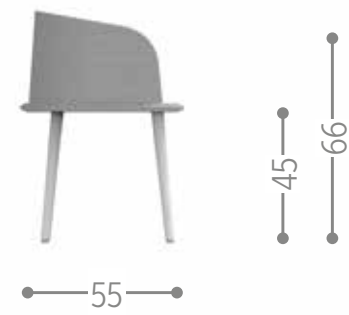

Finishing .....

white-light grey   white-green   white-blue   white-red   graphite-dark grey

CLEO TEAK PADDED TUB CHAIR / CODE: CLEPPZ

Finishing .....

teak   natural teak   dark grey   ecru   bronze   mambo white snowy   light blue

CLIFF DINING ARMCHAIR / CODE: CLIPPZ-C

Finishing .....

beige   beige-green   dark grey

CRUISE ALU DINING ARMCHAIR / CODE: CRUALUPP

Finishing .....

teal green-turquoise   white-mambo sand   graphite-dark grey   graphite-mambo white-cool grey