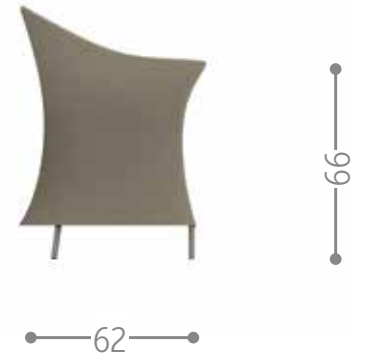

graphite-light grey graphite-dark grey

CASILDA DINING CHAIR / CODE: CASISP

Finishing

CHIC DIRECTOR CHAIR / CODE: CHCPP

Finishing

CIRCLE ARMCHAIR / CODE: CRCPP

Finishing

CIRCLE ABS ARMCHAIR / CODE: CRCPP2