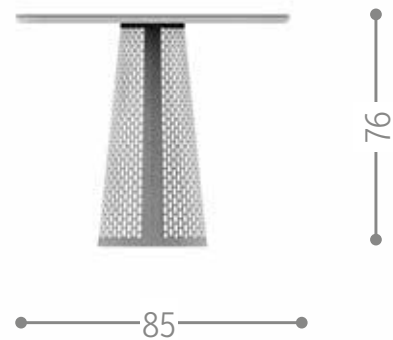

PASCAL TABLE 85X85 / CODE: PASTP85