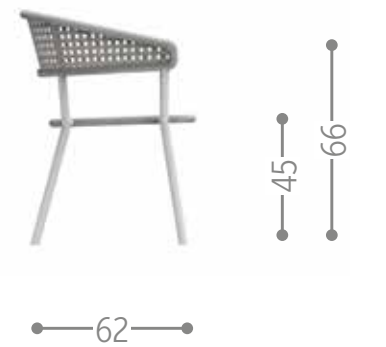

MOON ALU DINING ARMCHAIR / CODE: MONALUPP