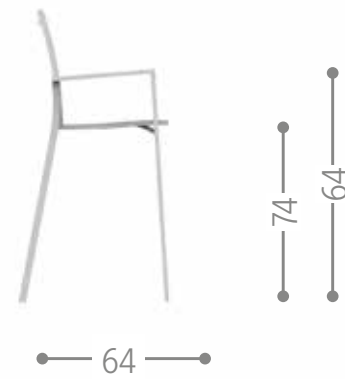

mokka-caffee

MAIORCA LOW STOOL / CODE: MCASGAP

Finishing

white dove mokka

MAIORCA BAR STOOL / CODE: MCASGAG

Finishing

MILO ARMCHAIR / CODE: MLOTXPP

Finishing