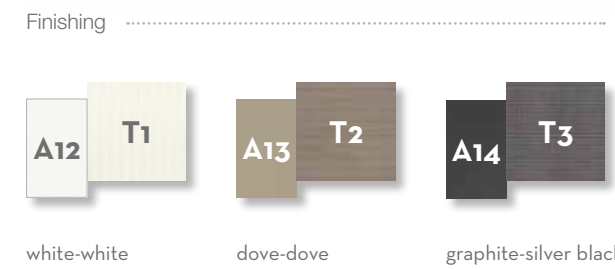

teak natural teak dark grey ecru bronze mambo white snowy white/light blue

27

CLEO ALU DOUBLE SUNBED / CODE: CLEALULET2

Finishing

white-light grey graphite-dark grey

27

CLIFF SUNBED / CODE: CLILET

Finishing

beige beige-green dark grey

36

COTTAGE SUNBED / CODE: COTLET

DOMINO SUNBED / CODE: DOMLET

KOT SUNBED / CODE: KOTLET

MILO SUNBED / CODE: MLOALULET

MOON ALU SUNBED / CODE: MONALULET

Finishing

MOON TEAK SUNBED / CODE: MONTEKLET

Finishing

PANAMA SUNBED / CODE: PANLET

Finishing

PANAMA DAYBED / CODE: PANDAB

Finishing

STEP SUNBED / CODE: STPLET

Finishing