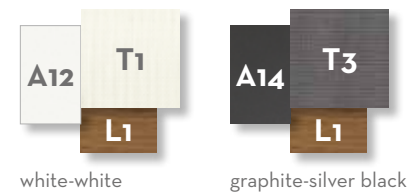

ISOTOP TOP TABLE WOOD

70X70
80X80
90X90
120X80

TOPWOD01
TOPWOD02
TOPWOD03
TOPWOD04

8.0 KG
11.5 KG
12.5 KG
16.5 KG

ISOTOP TOP TABLE TEAK

80X80
90X90
Ø80

TOPTEK02
TOPTEK03
TOPTEK05

11.5 KG
12.5 KG
9.0 KG

SUNBEDcollection

SUNBED - Moon

ALABAMA SUNBED / CODE: ALAALULET

Finishing

BREEZ 2.0 SUNBED / CODE: BR2LET

Finishing

BREEZ SUNBED / CODE: BRLE

Finishing

CASILDA SUNBED / CODE: CASILET

Finishing

CLEO ALU SUNBED / CODE: CLEALULET

Finishing

white-light grey graphite-dark grey

27

CLEO TEAK SUNBED / CODE: CLELET

Finishing

teak natural teak dark grey ecru bronze mambo white snowy white/light blue

27

CLEO ALU DOUBLE SUNBED / CODE: CLEALULET2

Finishing

white-light grey graphite-dark grey

27

CLIFF SUNBED / CODE: CLILET

Finishing