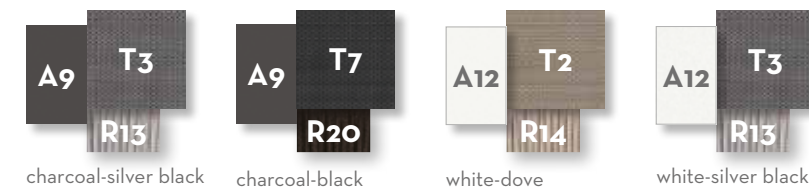

Finishing

ALABAMA ALU LIVING ARMCHAIR / CODE: ALAALUPL

Finishing

KEY SOFA / CODE: KEYDIV

Finishing

KEY LIVING ARMCHAIR / CODE: KEYPL

Finishing

CLEO ALU SOFA CORNER / CODE: CLEALUANG

Finishing

white-light grey graphite-dark grey

CLEO ALU SOFA CX / CODE: CLEALUCX

Finishing

white-light grey graphite-dark grey

CLEO ALU LIVING ARMCHAIR / CODE: CLEALUPL

Finishing

white-light grey graphite-dark grey