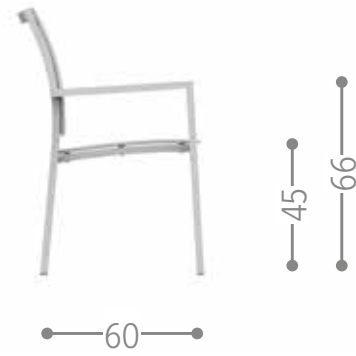

ROPE DINING ARMCHAIR / CODE: ROPPP

Finishing

A12 C28
R13
white-light grey

TIMBER ARMCHAIR / CODE: TIMPP

Finishing

A12 T1	A9 T3	A13 T2
L9	L9	L9
white-white	charcoal-silver black	white-dove

TOUCH DINING ARMCHAIR / CODE: TUCPP