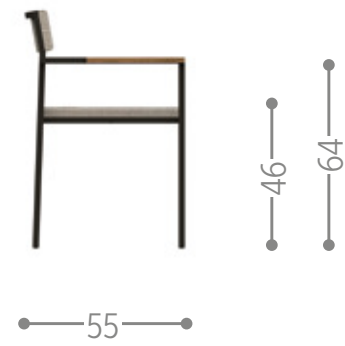

CASILDA DINING CHAIR / CODE: CASISP