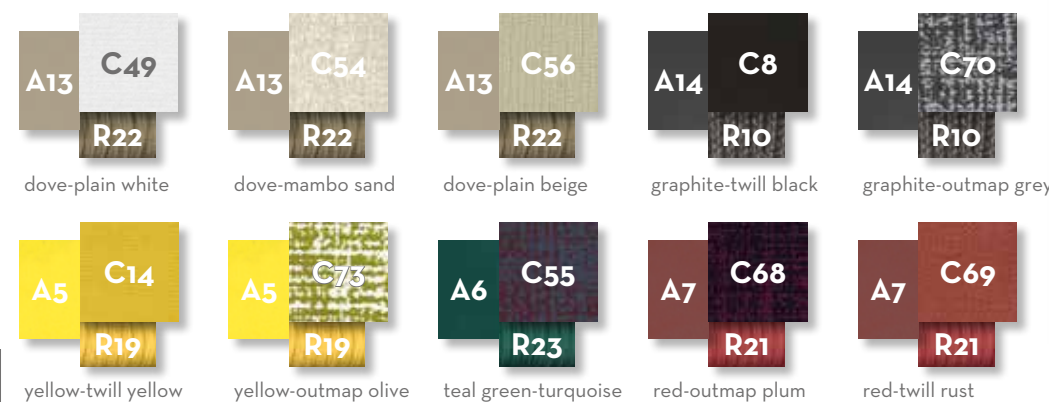

Finishing

PANAMA LOUNGE ARMCHAIR / CODE: PANPLON

Finishing

Finishing

PANAMA LIVING RELAX ARMCHAIR / CODE: PANLIVREX

Finishing