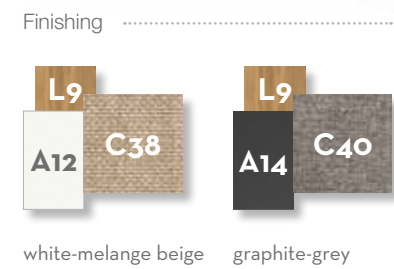

CASILDA SUNBED / CODE: CASILET

Finishing

CLEO ALU SUNBED / CODE: CLEALULET

Finishing

white-light grey graphite-dark grey

27

CLEO TEAK SUNBED / CODE: CLELET

Finishing

teak natural teak dark grey ecru bronze mambo white snowy white/light blue

27

CLEO ALU DOUBLE SUNBED / CODE: CLEALULET2

Finishing

white-light grey graphite-dark grey

27

CLIFF SUNBED / CODE: CLILET

Finishing

beige beige-green dark grey

36

COTTAGE SUNBED / CODE: COTLET

DOMINO SUNBED / CODE: DOMLET

KOT SUNBED / CODE: KOTLET

MILO SUNBED / CODE: MLOALULET

MOON ALU SUNBED / CODE: MONALULET

Finishing

MOON TEAK SUNBED / CODE: MONTEKLET

Finishing

PANAMA SUNBED / CODE: PANLET

Finishing

PANAMA DAYBED / CODE: PANDAB

Finishing

STEP SUNBED / CODE: STPLET

Finishing