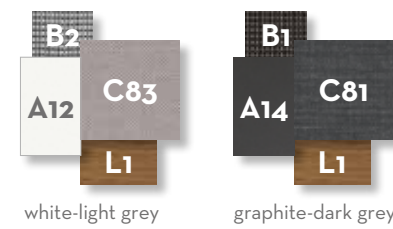

Finishing

ALABAMA ALU LIVING ARMCHAIR / CODE: ALAALUPL

Finishing

KEY SOFA / CODE: KEYDIV

Finishing

KEY LIVING ARMCHAIR / CODE: KEYPL

Finishing

CLEO ALU SOFA CORNER / CODE: CLEALUANG