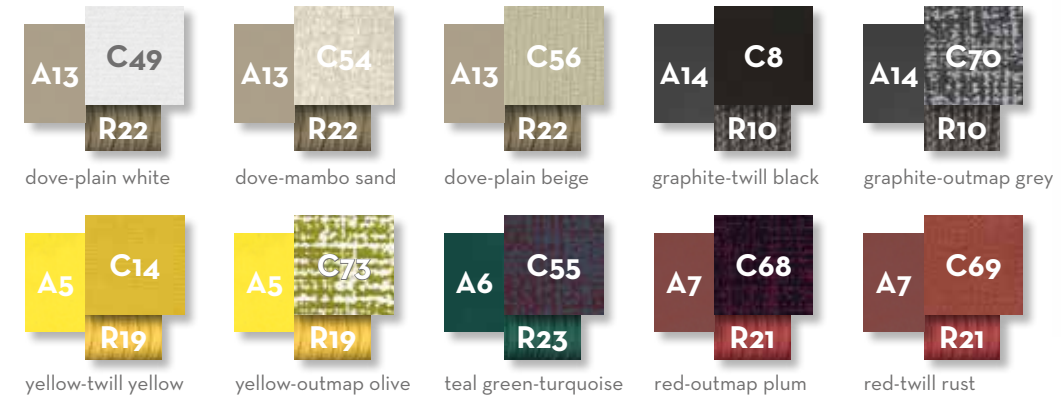

Finishing .....