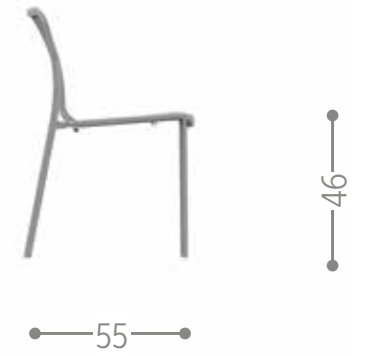

Finishing

A12 T1	A13 T2	A9 T3	A15 T6
white-white	dove-dove	charcoal-silver black	mokka-coffee

TOUCH LUXURY ARMCHAIR / CODE: TUCLPP

Finishing

A12 T1	A13 T2
white-white	dove-dove

TROCADERO DINING CHAIR / CODE: TRSP