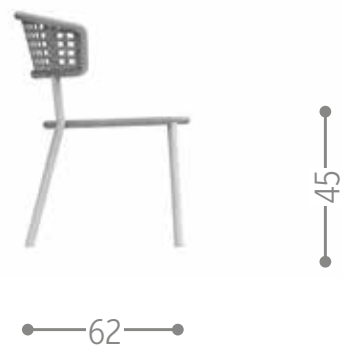

MINORCA CHAIR / CODE: MINSP

Finishing

MOON ALU DINING ARMCHAIR / CODE: MONALUPP

Finishing

MOON ALU DINING CHAIR / CODE: MONALUSP

Finishing

white - light grey graphite - dark grey

MOON ALU BAR STOOL / CODE: MONALUSGA