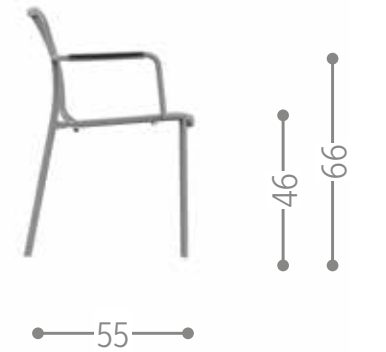

TROCADERO DINING ARMCHAIR / CODE: TRPP

Finishing

A8	A12	A19	A20
black	white	hunter green	silk grey