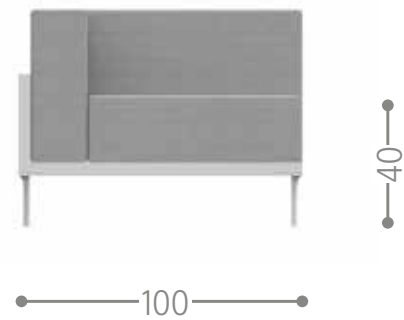

Finishing .....

white-light grey   graphite-dark grey