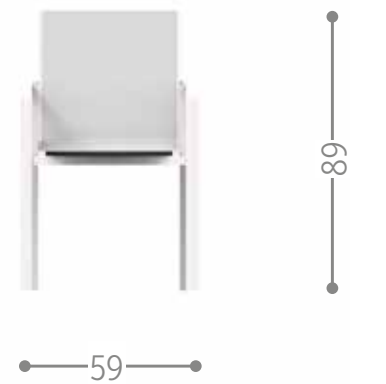

mokka-caffee

MAIORCA LOW STOOL / CODE: MCASGAP

Finishing

white dove mokka

MAIORCA BAR STOOL / CODE: MCASGAG

Finishing

MILO ARMCHAIR / CODE: MLOTXPP

Finishing