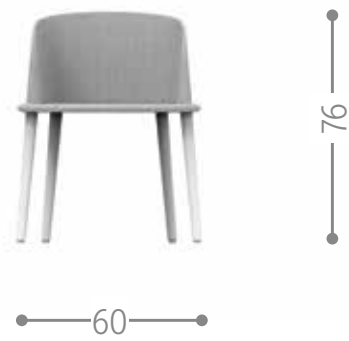

Finishing .....

white-light grey   white-green   white-blue   white-red   graphite-dark grey

CLEO TEAK PADDED TUB CHAIR / CODE: CLEPPZ

Finishing .....

teak   natural teak   dark grey   ecru   bronze   mambo white snowy   light blue

CLIFF DINING ARMCHAIR / CODE: CLIPPZ-C

Finishing .....

beige   beige-green   dark grey

CRUISE ALU DINING ARMCHAIR / CODE: CRUALUPP

Finishing .....

teal green-turquoise   white-mambo sand   graphite-dark grey   graphite-mambo white-cool grey