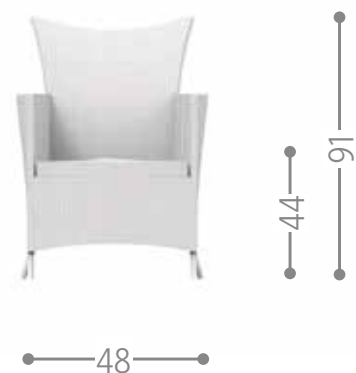

TOUCH LUXURY ARMCHAIR / CODE: TUCLPP

Finishing

A12 T1	A13 T2
white-white	dove-dove