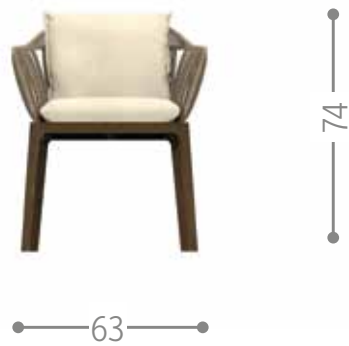

Finishing .....

teak-mambo taupe

DOMINO DIRECTOR CHAIR / CODE: DOMPR

Finishing .....

white-beige

graphite-grey

COTTAGE DINING ARMCHAIR / CODE: COTPP

Finishing .....

white-light grey

graphite-dark grey

graphite-black abstract

EDEN PADDED TUB CHAIR / CODE: EDNPPZ

Finishing .....