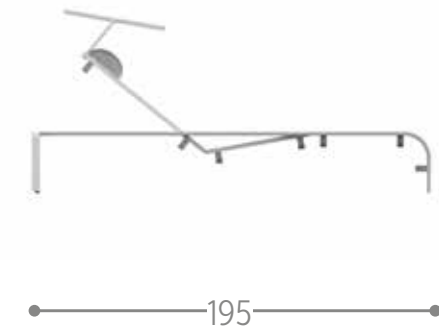

beige beige-green dark grey

36

COTTAGE SUNBED / CODE: COTLET

DOMINO SUNBED / CODE: DOMLET

KOT SUNBED / CODE: KOTLET

MILO SUNBED / CODE: MLOALULET

MOON ALU SUNBED / CODE: MONALULET

Finishing