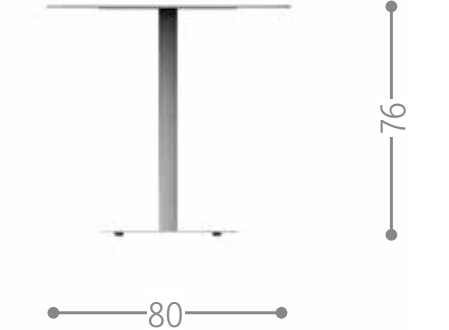

Finishing .....

white - pearl

graphite - charcoal