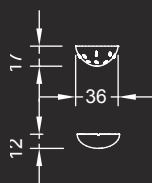

external)

E) Applique / Wall lamp:

cm. 36x12x17 h

Led Plate (10x100) 2x10W 230V
2700/3000 K

Neon / Fluorescent lamp:

G23 1x9W 220V (interno / internal) +

Alogena tubolare / Tubular halogen bulb:

R7S 1x100W 220V (esterna / external)