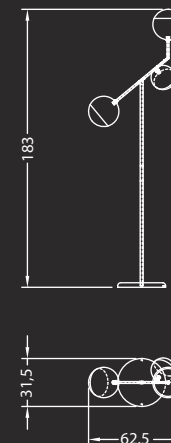

Piantana / Floor lamp:

3 sfere / spheres:
cm ø 31,5 x 183 h
Led G9 3x5W 220V
2700/3000 K

Argento

Bronzo

Rame

Oro