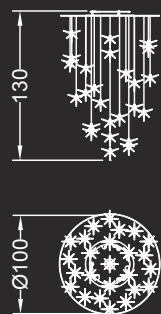

IP2X 

25 stelle / stars:

ø cm. 100x130 h
Led G4 25x1,5W 12V
2700/3000 K

Alogena / Halogen bulb:
G4 25x5-10-20W 12V

IP2X 

50 stelle / stars:

ø cm. 130x220 h
Led G4 50x1,5W 12V
2700/3000 K

Alogena / Halogen bulb:
G4 50x5-10-20W 12V