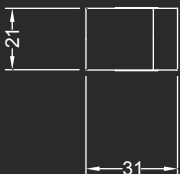

Abatjour / Table lamp:
cm. 31x21x26 h
Led Plate (10x100mm) 1x10W 220V
2700/3000 K