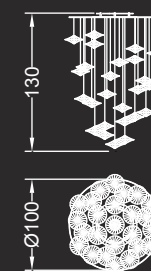

Alogena / Halogen bulb:
G4 12x5-10-20W 12V

IP2X 

25 elementi / elements:

ø cm. 100x130 h
Led G4 25x1,5W 12V
2700/3000 K

Alogena / Halogen bulb:
G4 25x5-10-20W 12V

IP2X 

50 elementi / elements:

ø cm. 130x220 h
Led G4 50x1,5W 12V
2700/3000 K