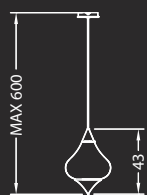

Dati tecnici / Technical data

Lampada con supporto in vetro verniciato nero. Elemento in vetro di Murano soffiato trasparente. Impianto luce a LED.

Lampe with black lacquered glass support. Element in blown transparent Murano glass. LED lighting system.

ø 30 x 43 – 600 h (max):
Led GU10 1X7W 220V
2700/3000 K