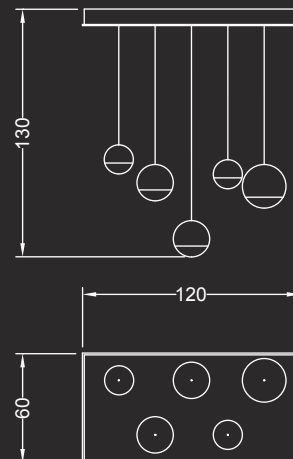

Lampadario / Chandelier

5 sfere / spheres:
cm. 120x60x130 h
Led G4 5x3W 12V
2700/3000 K

Alogena / Halogen bulb:
G4 5x5-10-20W 220V

IP2X