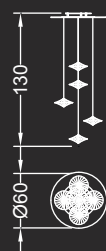

5 elementi / elements:

ø cm. 60x130 h
Led G4 5x1,5W 12V
2700/3000 K

Alogena / Halogen bulb:
5x5-10-20W 12V

IP2X