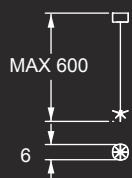

Dati tecnici / Technical data

Lampadario con supporto in vetro verniciato bianco o nero o a specchio. Dotato di 5, 12, 25, 50, 105 o 153 stelle in vetro borosilicato soffiato trasparente o colorato. Lampadine alogene interne da 5W, 10W o 20W. Disponibile anche illuminazione a LED.

Chandelier with black or white or mirror glass support. Provided with 5, 12, 25, 50, 105 or 153 pendant stars in blown transparent or coloured borosilicate glass. Internal halogen bulbs 5W, 10W or 20W. Available also with LED lighting.

1 stella / 1 star:

ø cm. 60x130-600 h
Led G4 1x1,5W 12V
2700/3000 K

Alogena / Halogen bulb:
G4 1x5-10-20W 12V

IP2X