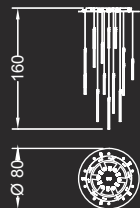

16 elementi / elements – 12 LED
nel supporto / in support:
ø 80 x 160 h
Led G4 16X0,87W 12V
Led GU 12x6W 12V
2700/3000 K