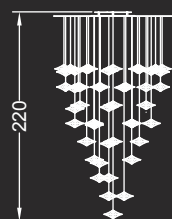

50 elementi / elements:

ø cm. 130x220 h
Led G4 50x1,5W 12V
2700/3000 K

Alogena / Halogen bulb:
G4 50x5-10-20W 12V

IP2X