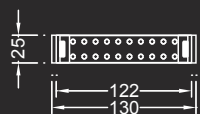

Dati tecnici / Technical data

Lampada sospensione in cristallo extrachiario bocciardato sp.19 mm con alloggiamento portacandele. Telaio in acciaio inox satinato. Attacco unico a soffitto con piastra in vetro rettangolare verniciato bianco. Impianto luce con lampadine LED.

Lamp in extra clear bush-hammered glass 19mm thick with holes for candles. Frame in brushed stainless steel. Rectangular white lacquered glass support. LED lighting system.

cm. 122x25x200 h max
Led Plate (10x100mm) 2x10W 220V
2700/3000 K