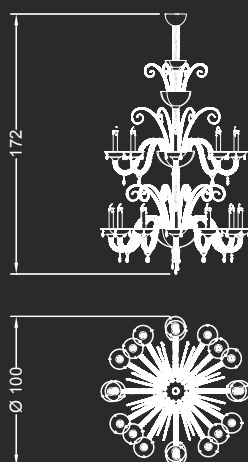

ø cm. 100x172 h

20 Led fibra ottica 15W / 20 optical fiber Led 15 W
2700/3000 K

IP20