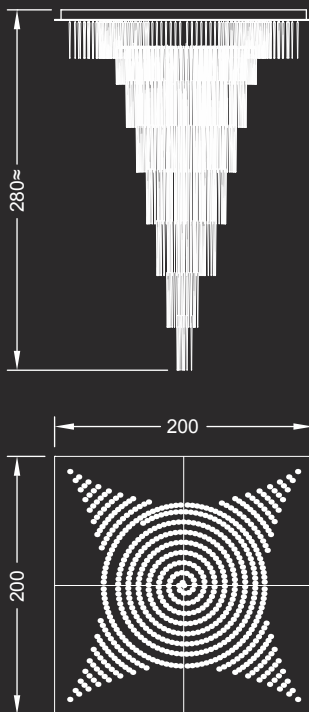

MISURA SPECIALE / SPECIAL SIZE:

650 elementi a spirale /
elements in spiral shape:
cm. 200x200x280 h.
Led G4 650x1W 12V
2700/3000 K