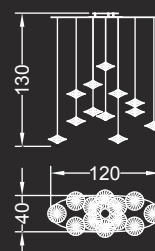

12 elementi / elements:

cm. 120x40x130 h ovale / oval
Led G4 12x1,5W 12V
2700/3000 K

Alogena / Halogen bulb:
G4 12x5-10-20W 12V

IP2X