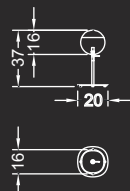

Plafoniera / Ceiling lamp:

ø 16 x 19,5 h 430
ø 20 x 23,5 h 520
ø 24 x 27,5 h
Led G9 1x5W 220V
2700/3000 K

Abatjour Move:

ø 16 x 37 h
Led G9 1x5W 220V
2700/3000 K

Applique / Wall lamp:

2 sfere / spheres: 1 x ø 16:
16 x 19 x 60 h
Led G9 2x5W 220V
2700/3000 K