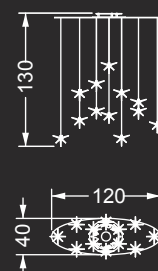

12 stelle / stars:

cm. 120x40x130 h ovale / oval
Led G4 12x1,5W 12V
2700/3000 K

Alogena / Halogen bulb:
G4 12x5-10-20W 12V

IP2X