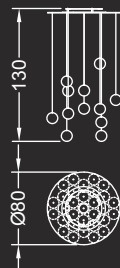

12 sfere / spheres:
ø cm. 80x130 h
Led G4 12x1,5W 12V
2700/3000 K

Alogena / Halogen bulb:
G4 12x5-10-20W 12V