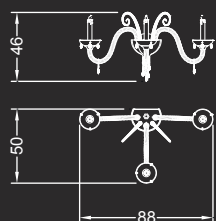

IP20    

ø cm. 100x172 h

20 Led fibra ottica 15W / 20 optical fiber Led 15 W
2700/3000 K

IP20    

ø cm. 88x50x46 h

3 Led 15W / 3 Led 15 W
2700/3000 K

IP20    

ø cm. 88x50x63 h