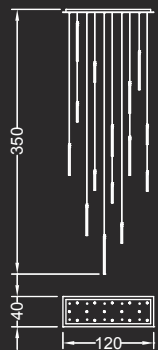

Dati tecnici / Technical data

Lampadario con telaio in vetro a specchio con LED incassati. Elementi pendenti in cristallo trasparente con LED interno. La sospensione può essere dotata di 15, 16 o 27 elementi.

Chandelier with mirror glass support with LED. Pendant elements in transparent glass with LED inside. Available with 15, 16 or 27 elements.

15 elementi / elements – 10 LED
nel supporto / in support:
120 x 40 x 350 h
Led G4 15X0,87W 12V
Led GU 10x6W 12V
2700/3000 K