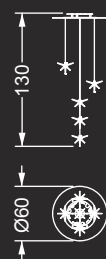

5 stelle / stars:

ø cm. 60x130 h
Led G4 5x1,5W 12V
2700/3000 K

Alogena / Halogen bulb:
G4 5x5-10-20W 12V

IP2X