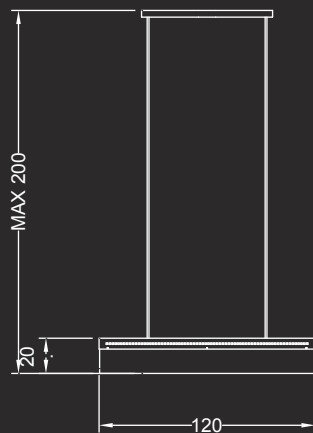

Dati tecnici / Technical data

Collezione composta da lampada a sospensione, lampada da tavolo e applique in vetro extrachiaro bocciardato spessore 19mm. Dettagli in metallo. Impianto di illuminazione a LED.

Collection made up of pendant lamp, table lamp and wall lamp in extra clear bush-hammered glass, 19mm thick. Details in metal. LED lighting system.

Applique / Wall lamp:
cm. 24x21x1,9 h
Led Plate (10x100mm) 1x10W 220V
2700/3000 K

Lampadario / Pendant Lamp:
cm.120x4x20/200 h max.
Led strip 1,2X9,6W/m 12V
2700/3000 K

Abatjour / Table lamp:
cm. 31x21x26 h
Led Plate (10x100mm) 1x10W 220V
2700/3000 K