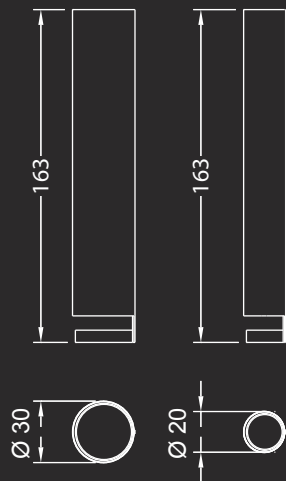

Dati tecnici / Technical data

Lampada con struttura in ottone anticato e paralume in carta pergamena. Impianto luce a LED.

Lamp with antiqued brass details and lampshade in parchment paper. LED lighting system.

ø cm. 20x163 h
ø cm. 30x163 h
Led 2x3,6W 230V
2700/3000 K
±