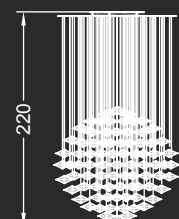

Alogena / Halogen bulb:
G4 50x5-10-20W 12V

IP2X 

100 elementi / elements:

ø cm. 148x220 h
Led G4 100x1,5W 12V
2700/3000 K

Alogena / Halogen bulb:
G4 100x5-10-20W 12V

IP2X 

MISURA SPECIALE / SPECIAL SIZE:

178 elementi / elements:
cm. 300x120x220 h. Rettangolare
Led G4 178x1,5W 12V
2700/3000 K