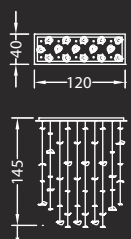

cm. 120x40x145 h
70 elementi/elements
Led GU5.3 10x6W 12V
2700/3000 K

IP2X