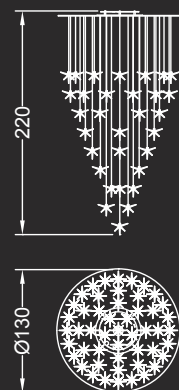

Lampadario / Chandelier

5 sfere / spheres:
ø cm. 80x130 h
Led G4 5x3W 12V
2700/3000 K

Alogena / Halogen bulb:
G4 5x5-10-20W 220V

IP2X

Lampadario / Chandelier

5 sfere / spheres:
cm. 120x60x130 h
Led G4 5x3W 12V
2700/3000 K

1 stella / 1 star:

ø cm. 60x130-600 h
Led G4 1x1,5W 12V
2700/3000 K

Alogena / Halogen bulb:
G4 1x5-10-20W 12V

IP2X 

5 stelle / stars:

ø cm. 60x130 h
Led G4 5x1,5W 12V
2700/3000 K

Alogena / Halogen bulb:
G4 5x5-10-20W 12V

IP2X 

25 stelle / stars:

ø cm. 100x130 h
Led G4 25x1,5W 12V
2700/3000 K

Alogena / Halogen bulb:
G4 25x5-10-20W 12V

IP2X 

50 stelle / stars:

ø cm. 130x220 h
Led G4 50x1,5W 12V
2700/3000 K

Alogena / Halogen bulb:
G4 50x5-10-20W 12V

IP2X 

105 stelle / stars:

ø cm. 130x220 h
Led G4 105x1,5W 12V
2700/3000 K

Alogena / Halogen bulb:
G4 105x5-10-20W 12V

IP2X 

153 stelle / stars:

ø cm. 148x220 h
Led G4 153x1,5W 12V
2700/3000 K

Alogena / Halogen bulb:
G4 153x5-10-20W 12V