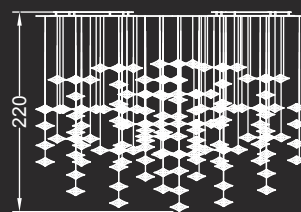

MISURA SPECIALE / SPECIAL SIZE:

178 elementi / elements:
cm. 300x120x220 h. Rettangolare
Led G4 178x1,5W 12V
2700/3000 K

Alogena / Halogen bulb:
G4 178x5-10-20W 12V

IP2X