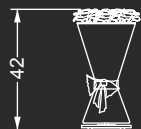

Abatjour / Table lamp:

ø cm. 24x42 h
Led G9 1x5W 220V
2700/3000 K

1x