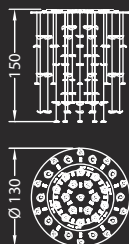

ø cm. 130x150 h
120 elementi/elements
Led GU5.3 26x6W 12V
2700/3000 K

IP2X