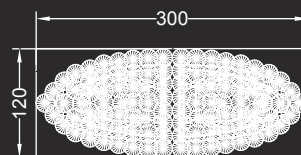

MISURA SPECIALE / SPECIAL SIZE:

178 elementi / elements:
cm. 300x120x220 h. Rettangolare
Led G4 178x1,5W 12V
2700/3000 K

Alogena / Halogen bulb:
G4 178x5-10-20W 12V

IP2X