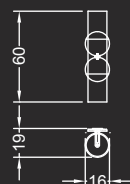

Plafoniera / Ceiling lamp:

ø 16 x 19,5 h 430
ø 20 x 23,5 h 520
ø 24 x 27,5 h
Led G9 1x5W 220V
2700/3000 K

Abatjour Move:

ø 16 x 37 h
Led G9 1x5W 220V
2700/3000 K

Applique / Wall lamp:

2 sfere / spheres: 1 x ø 16:
16 x 19 x 60 h
Led G9 2x5W 220V
2700/3000 K