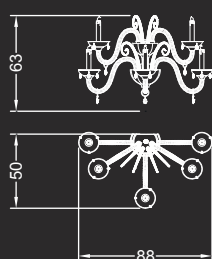

ø cm. 88x50x63 h

5 Led 15W / 5 Led 15 W
2700/3000 K

IP20