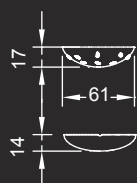

D) Applique / Wall lamp:

cm. 61x14x17 h

Led Plate (10x100) 2x10W 230V
2700/3000 K

Neon / Fluorescent lamp:

G23 1x9W 220V (interno / internal) +

Alogena tubolare / Tubular halogen

bulb: R7S 1x100W 220V (esterna /

external)