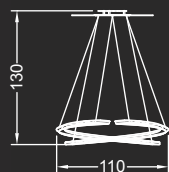

Dati tecnici / Technical data

Lampadario con supporto in cristallo a specchio. Elemento curvato in laccato opaco latte o henné.
Illuminazione a LED su supporto.

Chandelier with mirror glass support. Curved element in matt lacquered latte or henné colour. LED lighting on the support.

104 x 48 x 130 h :
1 elemento / element
Led strip 3X9.6W/m 12V
Led GU 6X6W 12V
2700/3000 K

104 x 48 x 130 h:
2 elementi / elements
Led strip 6X9.6W/m 12V
Led GU 12X6W 12V
2700/3000 K

Acciaio