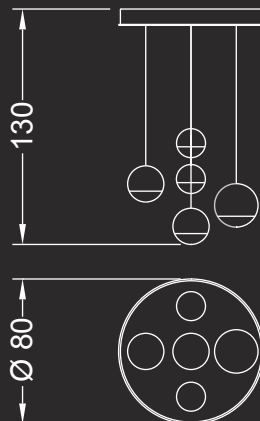

Lampadario / Chandelier

5 sfere / spheres:
ø cm. 80x130 h
Led G4 5x3W 12V
2700/3000 K

Alogena / Halogen bulb:
G4 5x5-10-20W 220V

IP2X