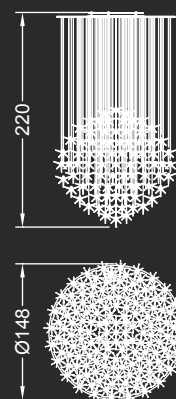

153 stelle / stars:

ø cm. 148x220 h
Led G4 153x1,5W 12V
2700/3000 K

Alogena / Halogen bulb:
G4 153x5-10-20W 12V

IP2X