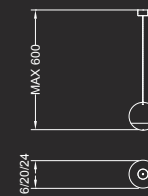

11 sfera / 1 sphere:

ø cm. 16-20-24x130-600 h max
Led G4 1x3W 12V
2700/3000 K
Alogena / Halogen bulb:
G4 1x5-10-20W 220V

IP2X