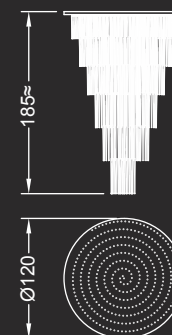

347 elementi/elements:

ø cm. 120x185 h.
Led G4 347x1W 12V
2700/3000 K