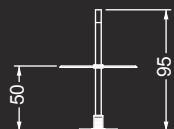

Tavolino / Side table:
 ø cm. 60x95 (50) h
 Led GU10 1x7W 220 V
 2700/3000 K

Applique / Wall lamp:
 cm. 22 x 33 h
 Led GU10 1x7W 220 V
 2700/3000 K

Piantana / Floor lamp:
 ø cm. 30x140 / 160 / 180 h
 Led GU10 1x7W 220 V
 2700/3000 K