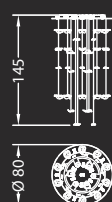

IP2X 

ø cm. 130x150 h
120 elementi/elements
Led GU5.3 26x6W 12V
2700/3000 K

IP2X 

ø cm. 80x145 h
70 elementi/elements
Led GU5.3 12x6W 12V
2700/3000 K

IP2X 

cm. 120x40x145 h
70 elementi/elements
Led GU5.3 10x6W 12V
2700/3000 K