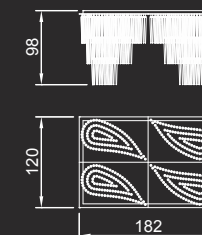

MISURA SPECIALE / SPECIAL SIZE:

452 elementi/elements:
cm. 182x120x98 h
Led G4 452x1W 12V
2700/3000 K