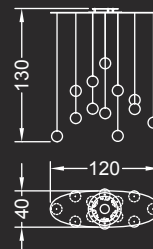

12 sfere / spheres:
cm. 120x40x130 h ovale / oval
Led G4 12x1,5W 12V
2700/3000 K

Alogena / Halogen bulb:
G4 12x15-10-20W 12V