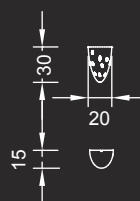

F) Applique / Wall lamp:

cm. 20x15x30 h

Led Plate (10x100) 2x10W 230V
2700/3000 K

Neon / Fluorescent lamp:

G23 1x9W 220V (interno / internal) +

Alogena tubolare / Tubular halogen bulb:

R7S 1x100W 220V (esterna / external)