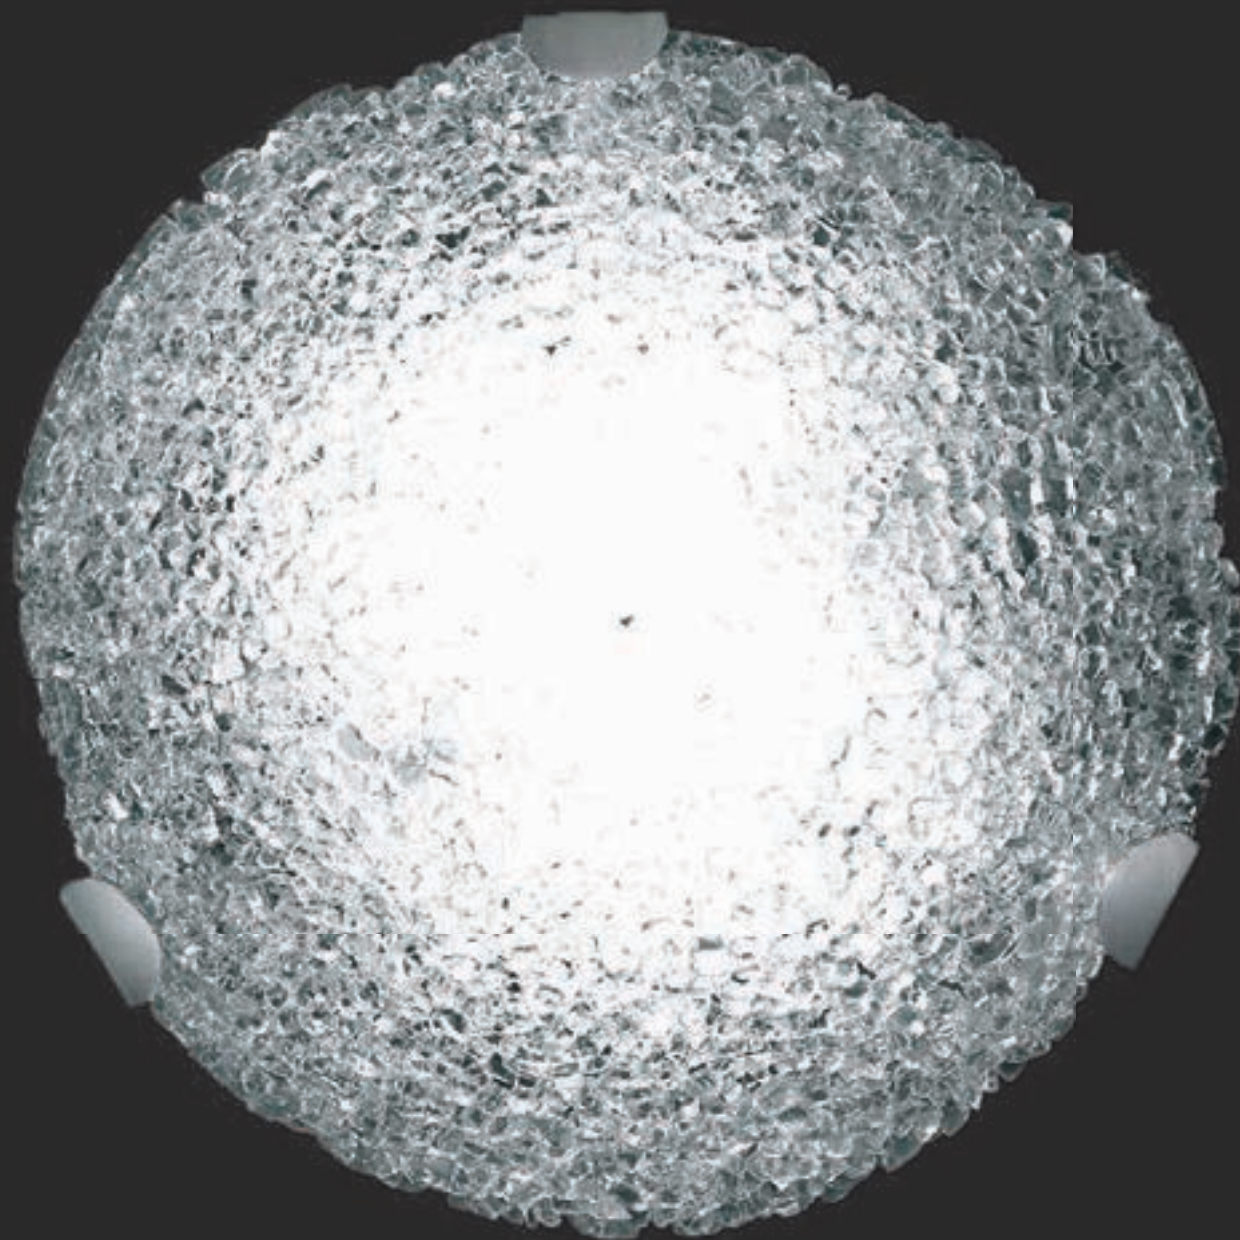

ORIONE

Disegno Reflex