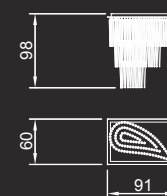

FORMA A GOCCIA / DROP SHAPE:

113 elementi/elements:
cm. 60x91x98 h
Led G4 113x1.5W 12V
2700/3000 K