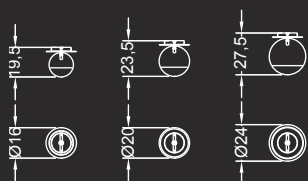

Dati tecnici / Technical data

Collezione Bulles XL con sfere in vetro soffiato borosilicato disponibili anche con filtro luce in diverse finiture. Dotati di lampadine alogene o a LED.

Bulles XL collection with spheres in blown borosilicate glass available also with 'light filter' in several finishes. Equipped with halogen bulbs or LED bulbs.

Plafoniera / Ceiling lamp:

ø 16 x 19,5 h 430
ø 20 x 23,5 h 520
ø 24 x 27,5 h
Led G9 1x5W 220V
2700/3000 K