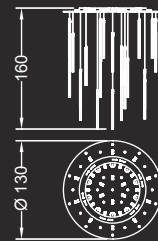

27 elementi / elements – 26 LED
nel supporto / in support:
ø 130 x 160 h
Led G4 27X0,87W 12V
Led GU 26x6W 12V
2700/3000 K