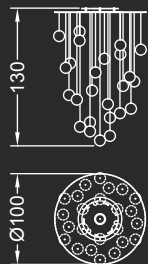

25 sfere / spheres:
ø cm. 100x130 h
Led G4 25x1,5W 12V
2700/3000 K

Alogena / Halogen bulb:
G4 25x5-10-20W 12V