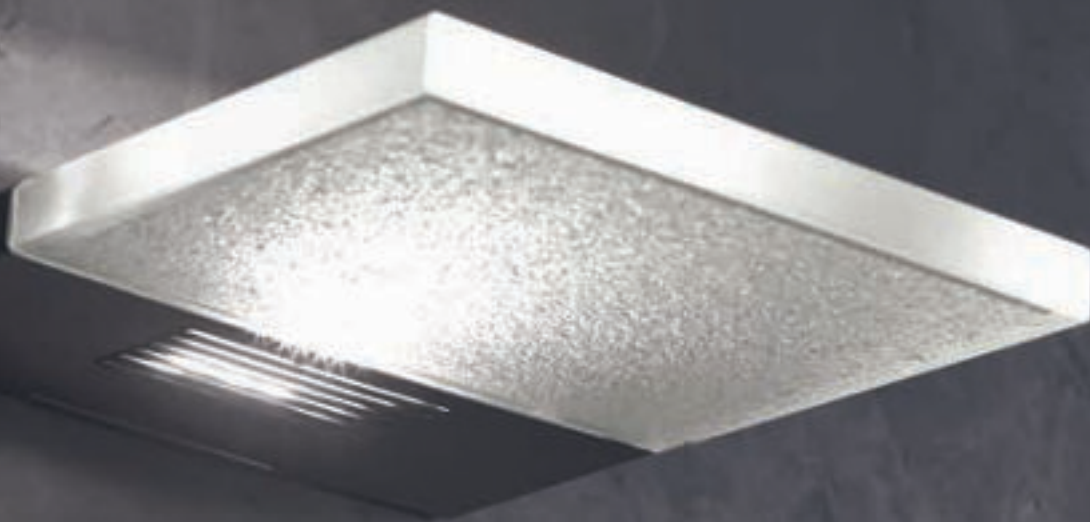

OPTICA COLLEZIONE

Disegno Reflex