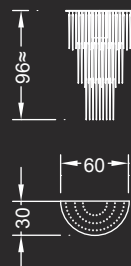

APPLIQUE / WALL LAMP:

54 elementi/elements:
cm. 60x30x96 h.
Led G4 54x1W 12V
2700/3000 K