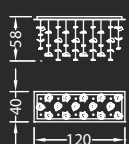

cm. 120x40x58 h
50 elementi/elements
Led GU5.3 10x6W 12V
2700/3000 K

IP2X