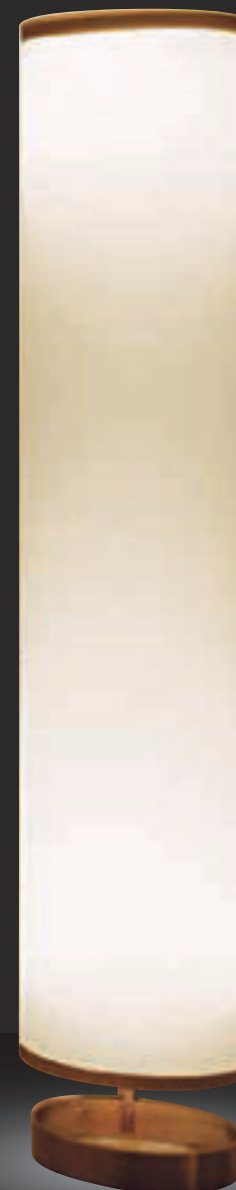

Dati tecnici / Technical data

Lampada con struttura in ottone anticato e paralume in carta pergamena. Impianto luce a LED.

Lamp with antiqued brass details and lampshade in parchment paper. LED lighting system.

ø cm. 20x163 h
ø cm. 30x163 h
Led 2x3,6W 230V
2700/3000 K
±