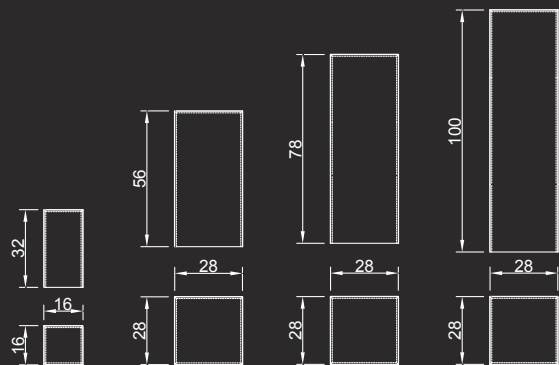

cm. 16x16x32 h

cm. 28x28x56 h

cm. 28x28x78 h

cm. 28x28x100 h

Led GU10 1x3W 100-240V

Dimmerabile / Lighting system with dimmer:

Led GU10 1x5W 230V

OPTICA COLLEZIONE