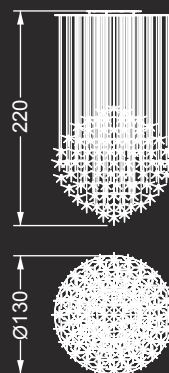

IP2X 

105 stelle / stars:

ø cm. 130x220 h
Led G4 105x1,5W 12V
2700/3000 K

Alogena / Halogen bulb:
G4 105x5-10-20W 12V

IP2X 

153 stelle / stars:

ø cm. 148x220 h
Led G4 153x1,5W 12V
2700/3000 K

Alogena / Halogen bulb:
G4 153x5-10-20W 12V