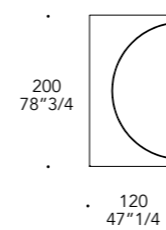

MONDRIAN SPECCHIO

Design Emanuele Missaglia

SFONDO BACK PANEL | 1

MARMOREFLEX*
Vetro Marmo
Marble glass

MATERIAL SHEET-D

LEGNOREFLEX*
Vetro Legno
Wood glass

Ebano Chiaro
Light Ebony

Ebano Scuro
Dark Ebony

Noce Canaletto
Canaletto Walnut

Palissandro Santos
Santos Rosewood

SPECCHIO MIRROR | 2

Vetro
Glass
sp./thick 5 mm.

Specchio extrachiaro
Extra clear mirror

INSERTO INSERT (SOLO/ONLY MOD.B) | 3

Vetro verniciato
Lacquered glass

100M Bronze
100M Bronze

Mod. A

Sx

Dx

Mod. B