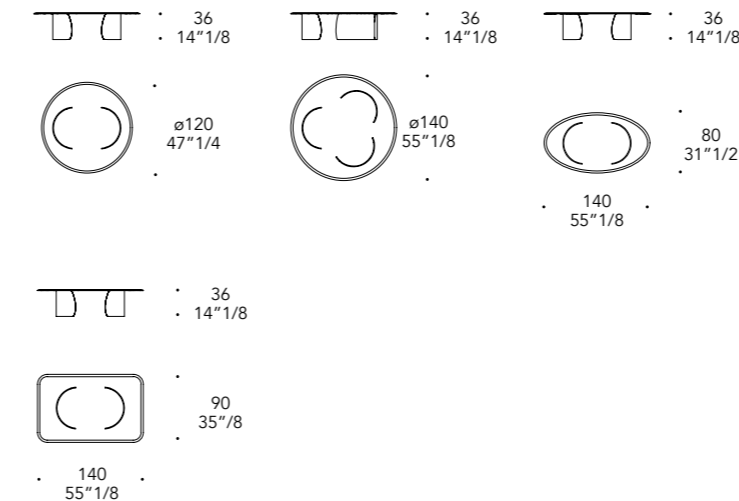

VETRO GLASS