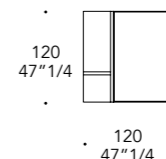

MONDRIAN SPECCHIO

Design Emanuele Missaglia

SFONDO BACK PANEL | 1

MARMOREFLEX*
Vetro Marmo
Marble glass

MATERIAL SHEET-D

LEGNOREFLEX*
Vetro Legno
Wood glass

Ebano Chiaro
Light Ebony

Ebano Scuro
Dark Ebony

Noce Canaletto
Canaletto Walnut

Palissandro Santos
Santos Rosewood

SPECCHIO MIRROR | 2

Vetro
Glass
sp./thick 5 mm.

Specchio extrachiaro
Extra clear mirror

INSERTO INSERT (SOLO/ONLY MOD.B) | 3

Vetro verniciato
Lacquered glass

100M Bronze
100M Bronze

Mod. A

Sx

Dx

Mod. B