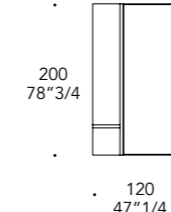

MONDRIAN SPECCHIO

Design Emanuele Missaglia

SFONDO BACK PANEL | 1

MARMOREFLEX*
Vetro Marmo
Marble glass

MATERIAL SHEET-D

LEGNOREFLEX*
Vetro Legno
Wood glass

Ebano Chiaro
Light Ebony

Ebano Scuro
Dark Ebony

Noce Canaletto
Canaletto Walnut

Palissandro Santos
Santos Rosewood

SPECCHIO MIRROR | 2

Vetro
Glass
sp./thick 5 mm.

Specchio extrachiaro
Extra clear mirror

INSERTO INSERT (SOLO/ONLY MOD.B) | 3

Vetro verniciato
Lacquered glass

100M Bronze
100M Bronze

Mod. A

Sx

Dx

Mod. B