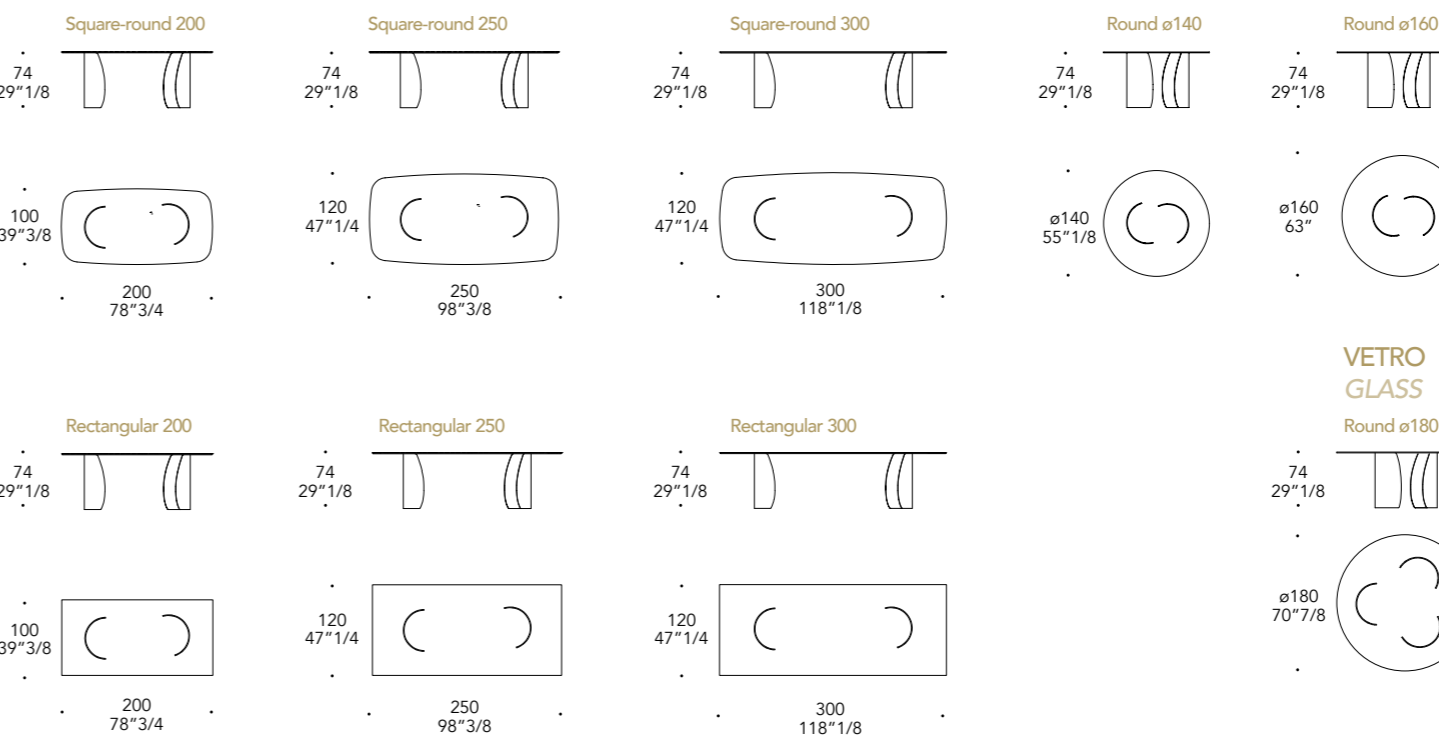

Bordo in
Edge in:

100M Bronze
100M Bronze

MATERIAL SHEET- D

BEVEL WOOD, BEVEL VETRO MARMO e BEVEL VETRO LEGNO BEVEL WOOD, BEVEL MARBLE GLASS and BEVEL WOOD GLASS

VETRO, VETRO MARMO E VETRO LEGNO GLASS, MARBLE GLASS AND WOOD GLASS TOP