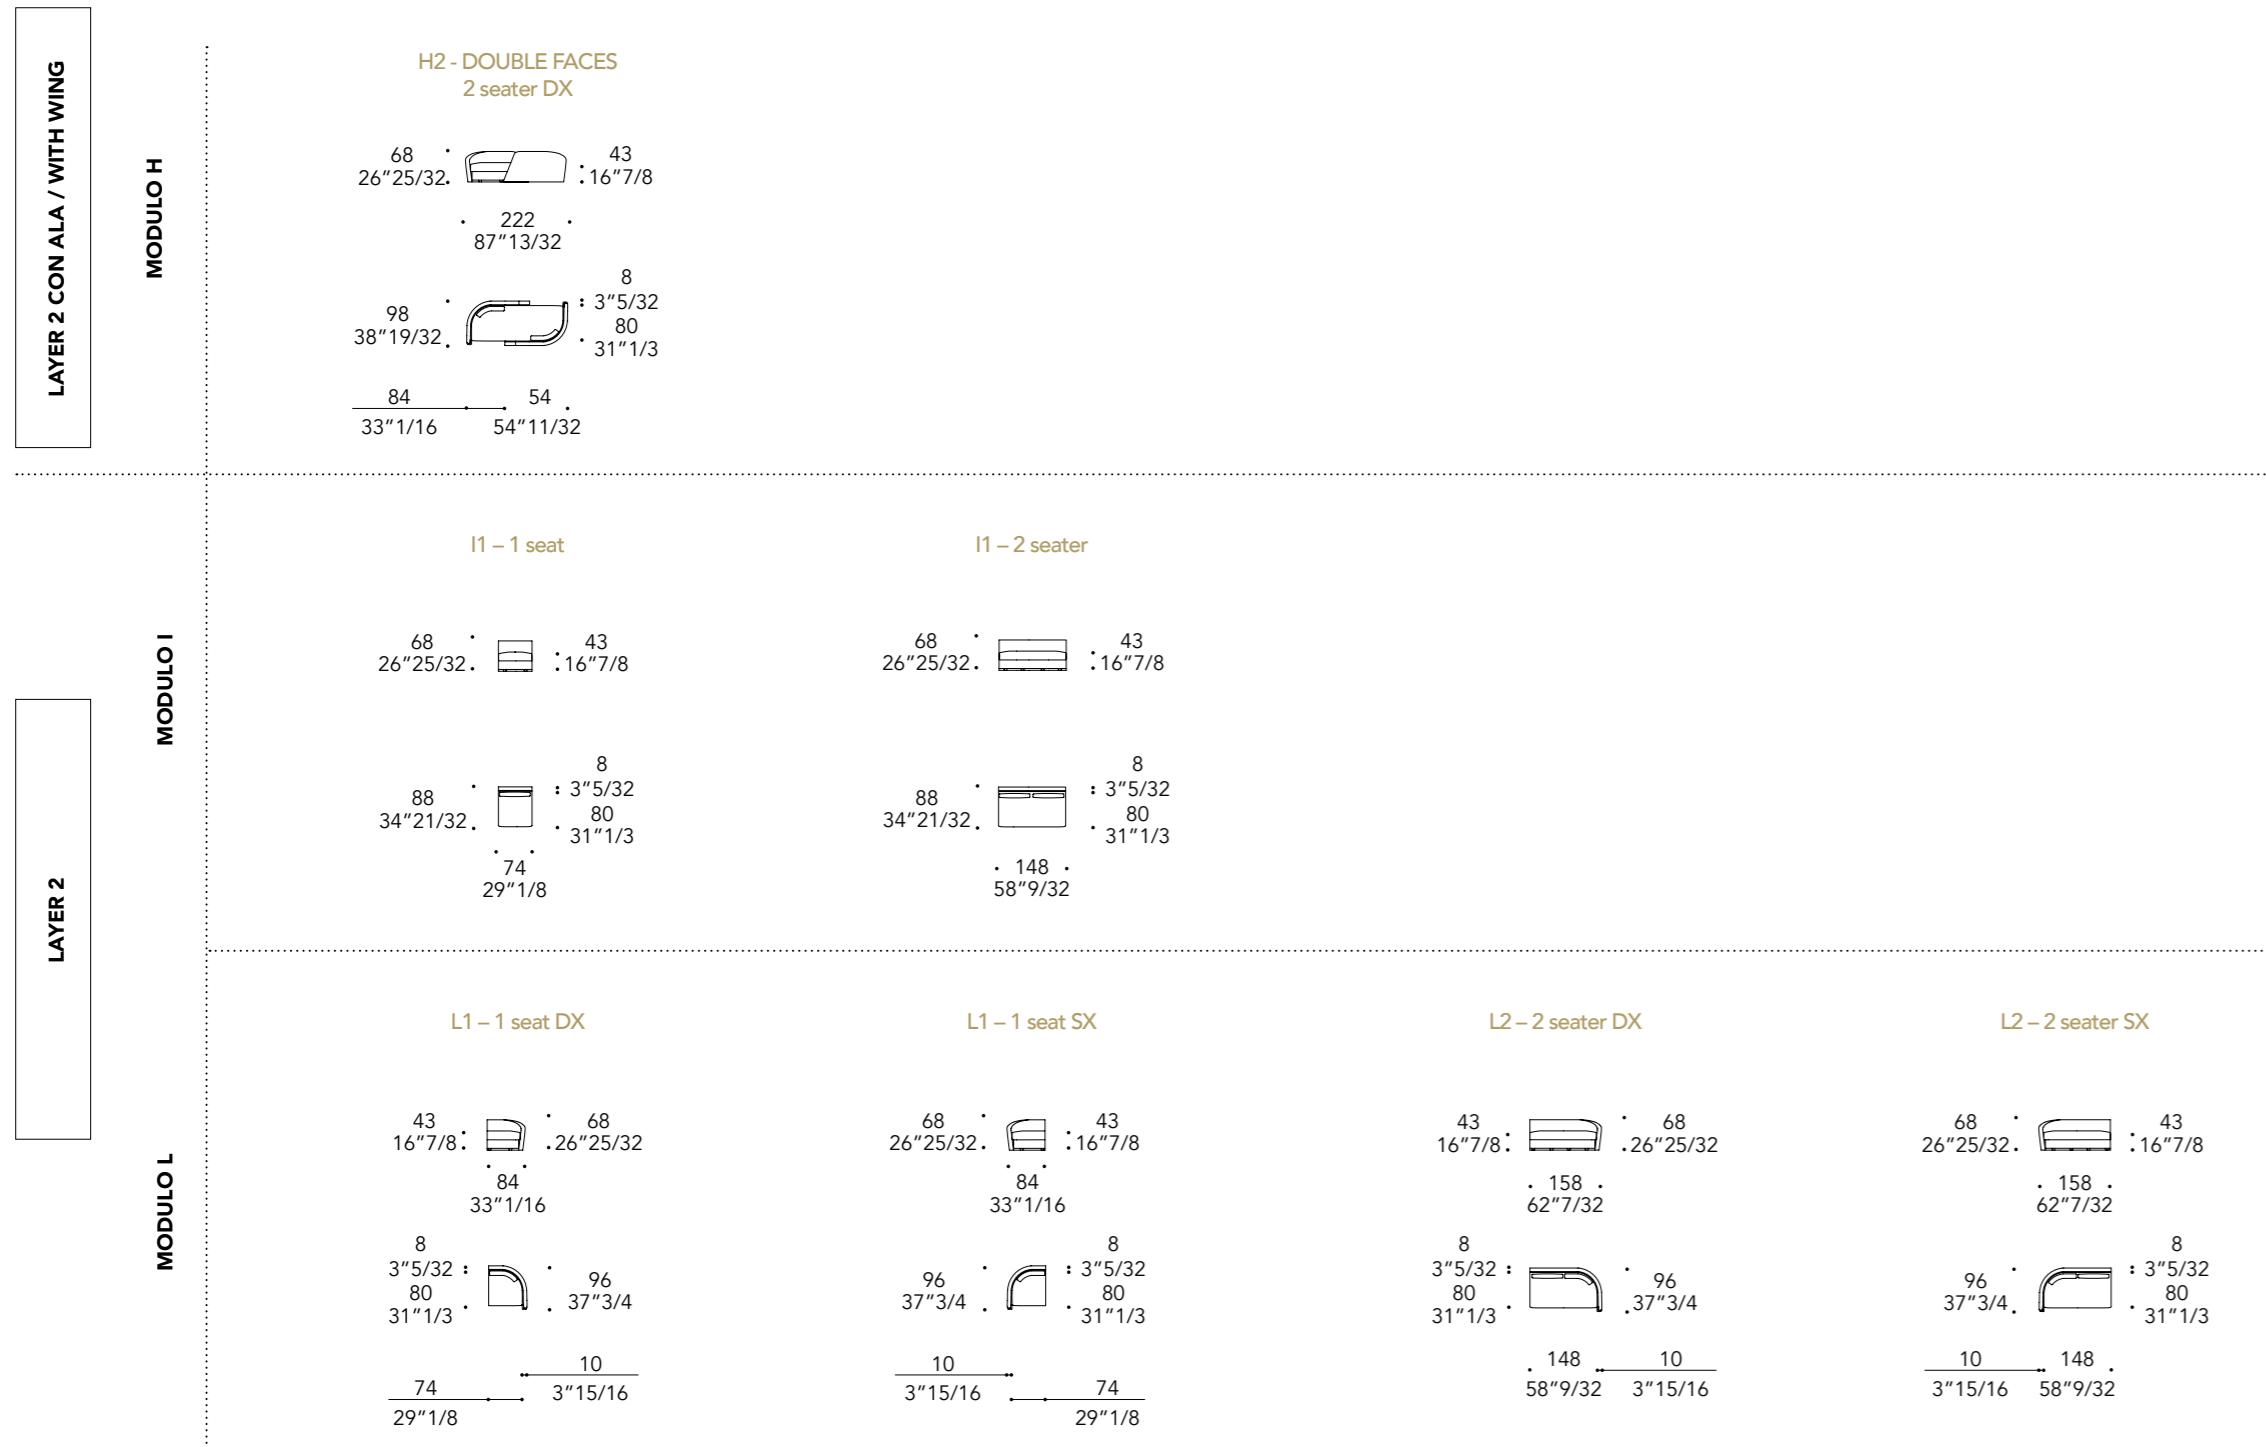

68
 26"25/32
 46
 18"1/8

h to floor:
 2,5
 31/32

h to floor:
 6
 2"3/8

COMPOSIZIONI COMPOSITIONS

Composition 1

Composition 2

Composition 5

Composition 6