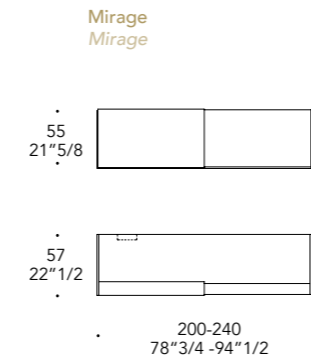

BUFFET BUFFET **C**

Disponibile con o senza foro passacavi
Available with or without cable entry hole