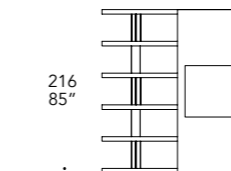

TANGO T LIBRERIA ANTA TV

Design · Reflex

- Tv Led fino a 49"
- Led Tv till 49"

MENSOLE SHELVES | 1

Legno
Wood

sp./thick 60 mm.

100M Bronze
100M Bronze

104M Ottone satinato
104M Satin brass

105M Ottone dark satinato
105M Satin dark brass

101M Titanium satinato
101M Satin titanium

DIVISORI DIVISIONS | 2

Vetro
Glass

sp./thick 10 mm.

Bronzo
Bronze

Fumè
Smoked

ANTA TVI TV DOOR | 3

Vetro
Glass

Specchio Supersilver
Supersilver mirror

5 shelves

6 shelves