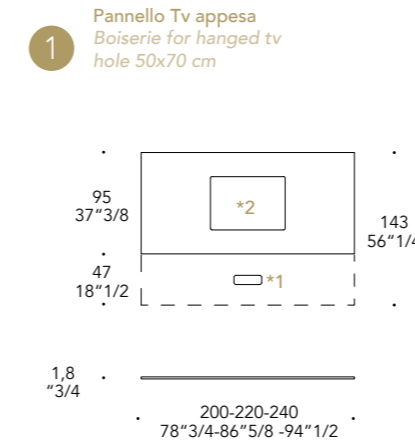

Foro boiserie
Boiserie hole

BOISERIE PANELS **A**

MENSOLE SHELVES **B**

BUFFET BUFFET **C**

Disponibile con o senza foro passacavi
Available with or without cable entry hole

BOISERIE TV TV PANEL **D**

*1 Finitura standard Bronze 100M
Standard finish Bronze 100M