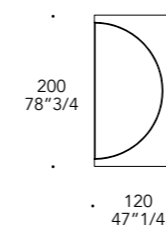

MONDRIAN SPECCHIO

Design Emanuele Missaglia

SFONDO BACK PANEL | 1

MARMOREFLEX*
Vetro Marmo
Marble glass

MATERIAL SHEET-D

LEGNOREFLEX*
Vetro Legno
Wood glass

Ebano Chiaro
Light Ebony

Ebano Scuro
Dark Ebony

Noce Canaletto
Canaletto Walnut

Palissandro Santos
Santos Rosewood

SPECCHIO MIRROR | 2

Vetro
Glass
sp./thick 5 mm.

Specchio extrachiaro
Extra clear mirror

INSERTO INSERT (SOLO/ONLY MOD.B) | 3

Vetro verniciato
Lacquered glass

100M Bronze
100M Bronze

Mod. A

Sx

Dx

Mod. B