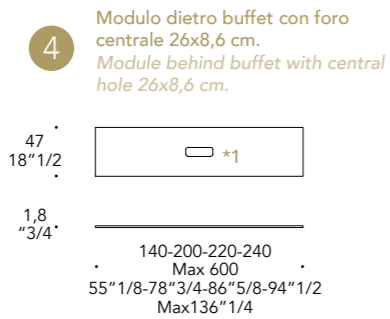

BOISERIE PANELS **A**