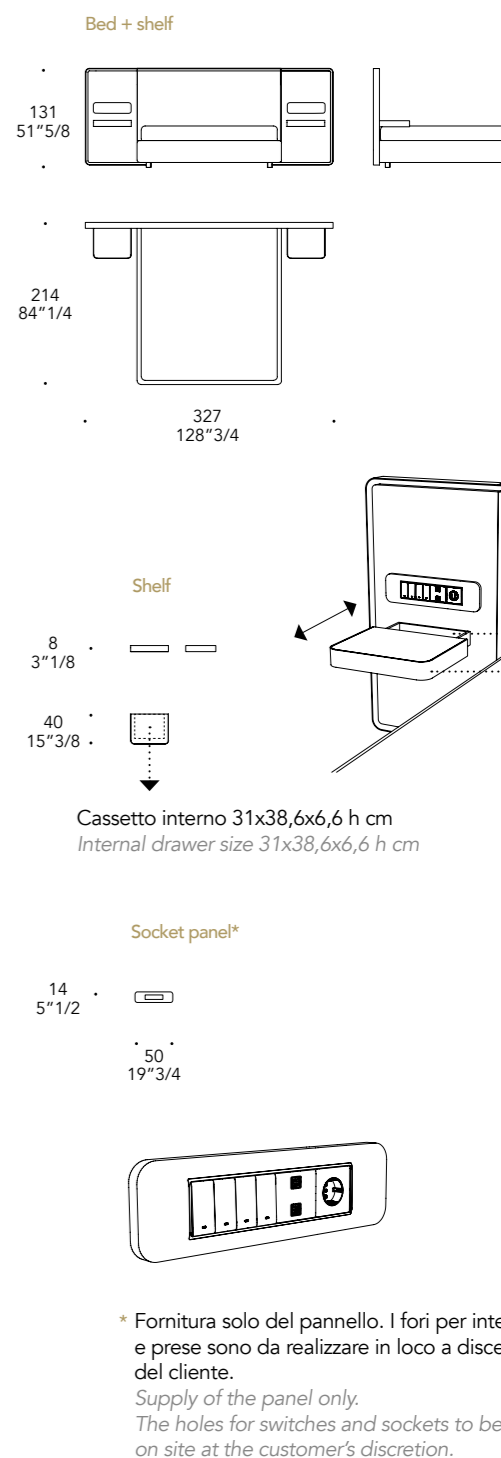

PANNELLO INTERRUTTORI E PRESE | SOCKET PANEL | 5

Legno verniciato
Lacquered wood

100M Bronze
100M Bronze

* Fornitura solo del pannello. I fori per interruttori e prese sono da realizzare in loco a discrezione del cliente.
Supply of the panel only.
The holes for switches and sockets to be made on site at the customer's discretion.