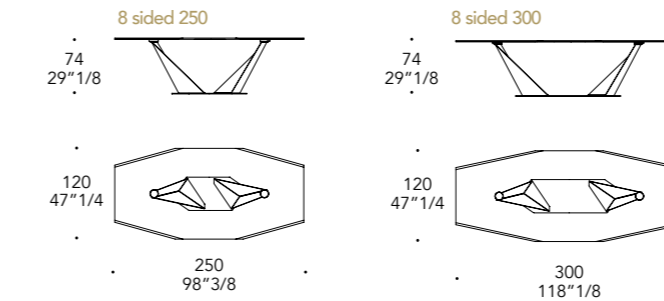

VETRO E VETRO VERNICIATO OTTONE GLASS AND LACQUERED BRASS GLASS