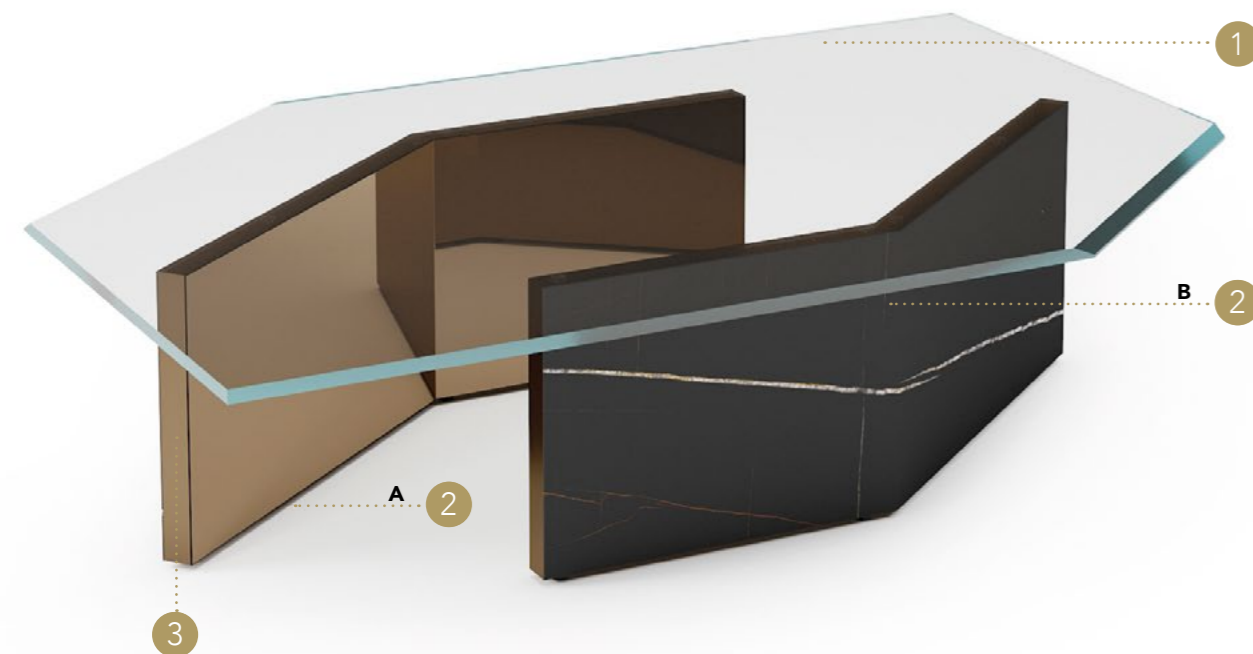

Per fianco
For side

- Piping in tinta oppure a contrasto in tessuto Amsterdam o in pelle Cat. C
- Matching piping or in contrast colour in Amsterdam fabric or in Cat. C. leather

CUBITUM 40

Design · Riccardo Lucatello

Coffee table sp. base/base thick 50 mm.

Side table sp. base/base thick 32 mm.

TOP | 1

sp./thick 15 mm.
bisello/bevel 35 mm.

Vetro
Glass

Extrachiaro
Extra clear

Vetro verniciato
Painted glass

finitura/finish