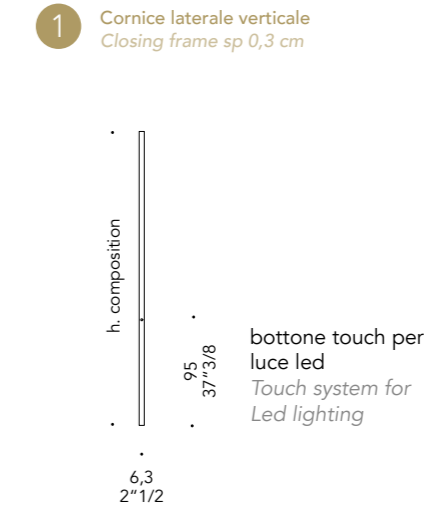

PANNELLO CHIUSURA
CLOSING PANEL **E**