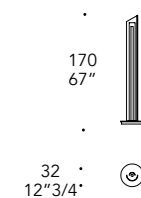

ARIA COLLEZIONE

Design · Marco Piva

Floor lamp

Table lamp

BASE | 1

Metallo
Metal

Cromo lucido
Shiny chrome

Legno
Wood

100M Bronze
100M Bronze

**DIFFUSORE ESTERNO
OUTER SHADE | 2**

Vetro rigato
Ribbed glass

Trasparente
Transparent

Vetro verniciato
Lacquered glass

100M Bronze
100M Bronze

**DIFFUSORE INTERNO
INNER SHADE | 3**

Vetro borosilicato
Borosilicate glass

Sabbiato
Sandblasted

- Sistema Led / Led system

Floor lamp
165W STRIP 24V con/with dimmer - 11000 Lumen

Table lamp
45W STRIP 24V con/with dimmer - 500/600 Lumen

SUPPORTO CANOPY | 1

Metallo
Metal

Nero
Black

Legno
Wood

100M Bronze
100M Bronze

DIFFUSORE SHADE | 2

Vetro rigato
Ribbed glass

Trasparente
Transparent

- Sistema Led / Led system

Lamp ø100
1x15W GU10 110-240V dimmable
60x1,5W G4 12V dimmable - 12000 Lumen

Lamp ø80
1x15W GU10 110-240V dimmable
36x1,5W G4 12V dimmable - 8000 Lumen