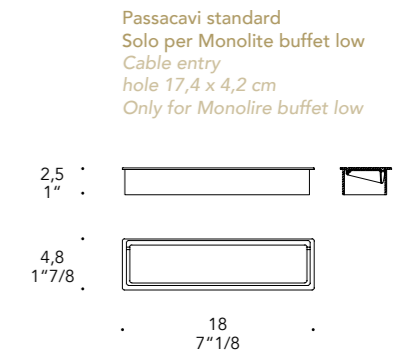

ACCESSORI ACCESSORIES