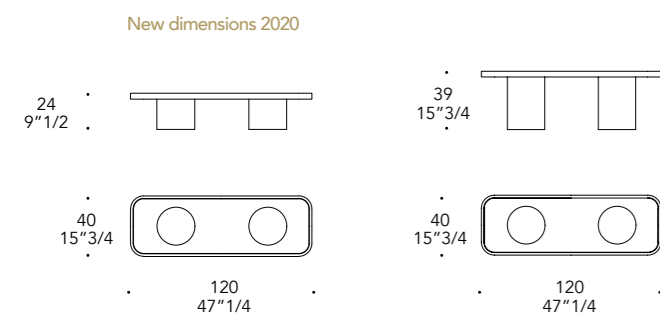

TAU 40 STEEL

Design · Riccardo Lucatello