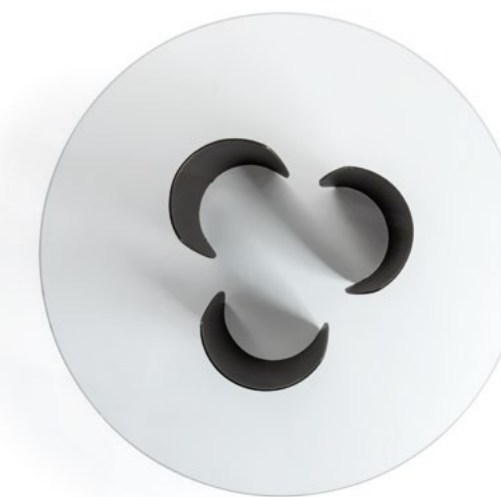

PETALO 72

Design · Tulczinsky

1

2

- Disponibile con 2 o 3 basi
- Available with 2 or 3 bases

BASE | 2

Vetro verniciato
Lacquered glass

100M Bronze
100M Bronze

2

TOP | 1

sp./thick 15 mm.
bisello/bevel 45°
filo lucido/polished edges

Vetro
Glass

Trasparente
Transparent

Extrachiaro
Extra clear

MARMOREFLEX*

Vetro Marmo
Marble glass

sp./thick 10+4 mm.
filo Wing/Wing edge

LEGNOREFLEX*

Vetro Legno
Wood glass

sp./thick 10+4 mm.
filo Wing/Wing edge

MATERIAL SHEET- D

Ebano Chiaro
Light Ebony

Ebano Scuro
Dark Ebony

Noce Canaletto
Canaletto Walnut

Palissandro Santos
Santos Rosewood

Noce Canaletto
Canaletto Walnut

Noce Canaletto Henné
Canaletto Henné

Bevel wood legno Bevel wood

sp./thick 40 mm.

Bevel vetro marmo e vetro legno Bevel marble and wood glass MARMOREFLEX*/LEGNOREFLEX*

sp./thick 40 mm.

Bordo in
Edge in:

100M Bronze
100M Bronze

MATERIAL SHEET- D

BEVEL WOOD, BEVEL VETRO MARMO e BEVEL VETRO LEGNO BEVEL WOOD, BEVEL MARBLE GLASS and BEVEL WOOD GLASS

VETRO, VETRO MARMO E VETRO LEGNO GLASS, MARBLE GLASS AND WOOD GLASS TOP

* terza gamba opzionale per estetica
optional third leg just for aesthetics