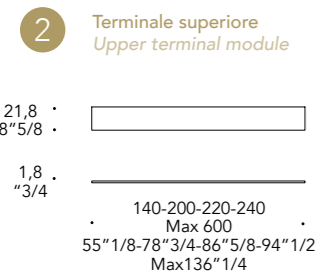

BOISERIE PANELS **A**