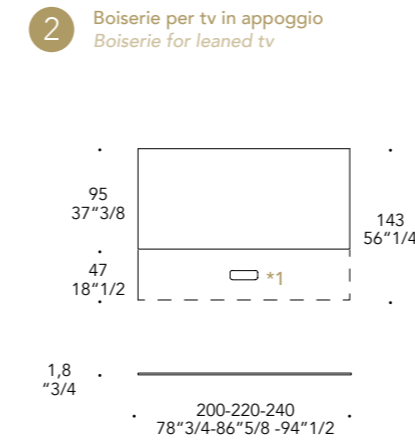

Foro boiserie
Boiserie hole

BOISERIE PANELS **A**

MENSOLE SHELVES **B**

BUFFET BUFFET **C**

Disponibile con o senza foro passacavi
Available with or without cable entry hole

BOISERIE TV TV PANEL **D**

*1 Finitura standard Bronze 100M
Standard finish Bronze 100M