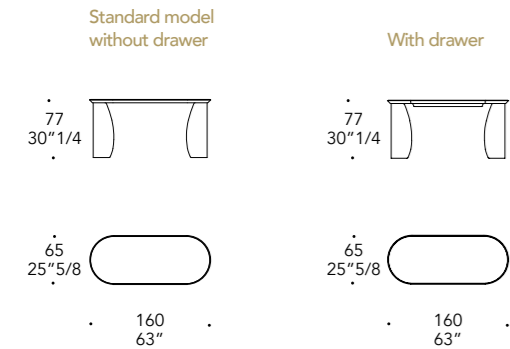

- Cassetto interno 63x32x4 h cm
- Internal drawer size 63x32x4 h cm

TOP | 1

Bevel vetro marmo
Bevel marble glass
MARMOREFLEX®

sp./thick 40 mm.

Bordo in
Edge in:

100M Bronze
100M Bronze

Bevel vetro legno
Bevel wood glass
LEGNOREFLEX®