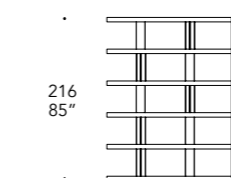

TANGO T LIBRERIA ANTA TV

Design · Reflex

- Tv Led fino a 49"
- Led Tv till 49"

MENSOLE SHELVES | 1

Legno
Wood

sp./thick 60 mm.

100M Bronze
100M Bronze

104M Ottone satinato
104M Satin brass

105M Ottone dark satinato
105M Satin dark brass

101M Titanium satinato
101M Satin titanium

DIVISORI DIVISIONS | 2

Vetro
Glass

sp./thick 10 mm.

Bronzo
Bronze

Fumè
Smoked

ANTA TVI TV DOOR | 3

Vetro
Glass

Specchio Supersilver
Supersilver mirror

5 shelves

6 shelves