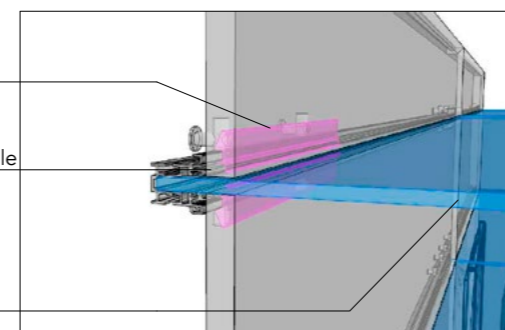

E2

DETAIL 2
Aggancio mensola
Shelf fixing

Clip per aggancio
Clip for fixing

Montante orizzontale
Horizontal profile

Mensola in vetro
Glass shelf

DETAIL 4
Passacavi superiore
cable passage on the top

Foro per passaggio cavi standard
- Mirage buffet
Hole for cable entry -
Mirage buffet

Passacavi standard -
Monolite buffet
Standard cable entry -
Monolite buffet

DETAIL 5
Passacavi posteriore
Back cable passage

Foro per passaggio schiena
Cable passage
in the back

DETAIL 6
Passacavi interno
Internal cable passage