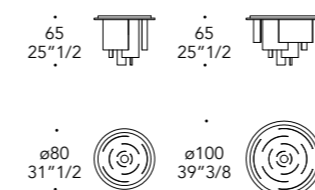

ARIA COLLEZIONE

Design · Marco Piva

Table lamp

BASE | 1

Metallo
Metal

Cromo lucido
Shiny chrome

Legno
Wood

100M Bronze
100M Bronze

**DIFFUSORE ESTERNO
OUTER SHADE | 2**

Vetro rigato
Ribbed glass

Trasparente
Transparent

Vetro verniciato
Lacquered glass

100M Bronze
100M Bronze

**DIFFUSORE INTERNO
INNER SHADE | 3**

Vetro borosilicato
Borosilicate glass

Sabbiato
Sandblasted

- Sistema Led / Led system

Floor lamp
165W STRIP 24V con/with dimmer - 11000 Lumen

Table lamp
45W STRIP 24V con/with dimmer - 500/600 Lumen

Lamp

SUPPORTO CANOPY | 1

Metallo
Metal

Nero
Black

Legno
Wood

100M Bronze
100M Bronze

DIFFUSORE SHADE | 2

Vetro rigato
Ribbed glass

Trasparente
Transparent

- Sistema Led / Led system

Lamp ø100
1x15W GU10 110-240V dimmable
60x1,5W G4 12V dimmable - 12000 Lumen

Lamp ø80
1x15W GU10 110-240V dimmable
36x1,5W G4 12V dimmable - 8000 Lumen