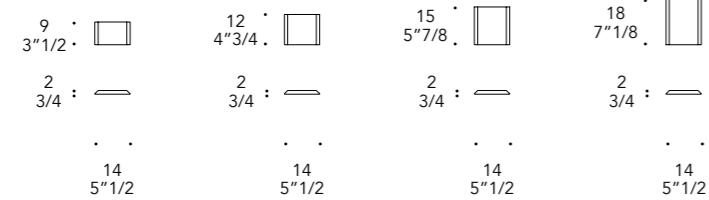

Vetro
Glass

Extrachiaro
Extra clear

- Sistema Led / Led system

Shelf 9 cm. Shelf 12 cm. Shelf 15 cm. Shelf 18 cm.

AURORA CANTINA VINI - WINE CELLAR

1
2

MODELLO CUSTOM - CUSTOMIZE MODEL

ARIANE SEDIA