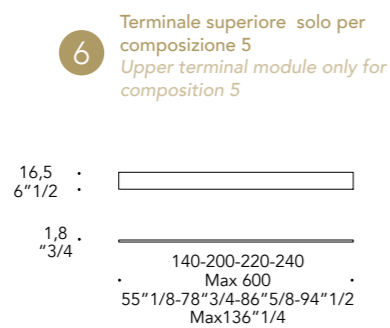

BOISERIE PANELS **A**