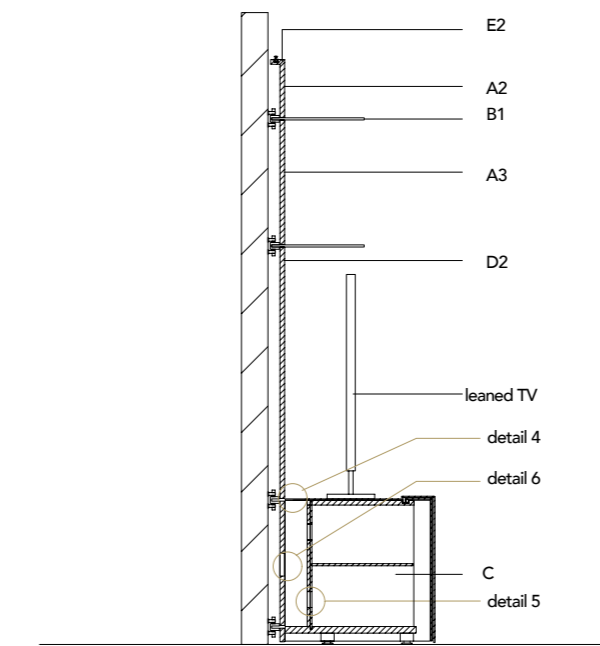

MODULARITY

SECTION 1
Boiserie with shelves

SECTION 2
Boiserie with hanged TV

SECTION 3
Boiserie with leaned TV

SECTION 4
Boiserie with Segno shelves

SECTION 5
Movie TV mirror

SECTION 6
Boiserie with suspended buffet

HORIZONTAL RACK POSITION
back view

PASSAGE OF CABLES
between buffet and boiseries

DETAIL 1
Illuminazione luce Led
Led Lighting

DETAIL 2
a) Aggancio a muro
Wall mounting

DETAIL 3
a) Aggancio a muro
Wall mounting