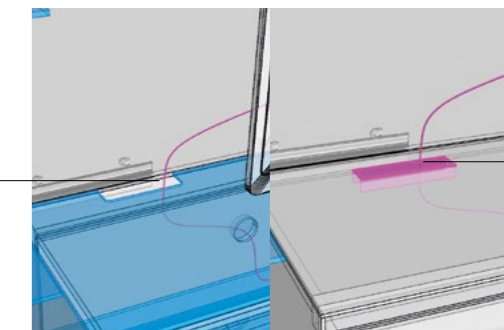

E2

DETAIL 2
Aggancio mensola
Shelf fixing

Clip per aggancio
Clip for fixing

Montante orizzontale
Horizontal profile

Mensola in vetro
Glass shelf

DETAIL 4
Passacavi superiore
cable passage on the top

Foro per passaggio cavi standard
- Mirage buffet
Hole for cable entry -
Mirage buffet

Passacavi standard -
Monolite buffet
Standard cable entry -
Monolite buffet

DETAIL 5
Passacavi posteriore
Back cable passage

Foro per passaggio schiena
Cable passage
in the back

DETAIL 6
Passacavi interno
Internal cable passage