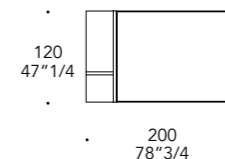

MONDRIAN SPECCHIO

Design Emanuele Missaglia

SFONDO BACK PANEL | 1

MARMOREFLEX*
Vetro Marmo
Marble glass

MATERIAL SHEET-D

LEGNOREFLEX*
Vetro Legno
Wood glass

Ebano Chiaro
Light Ebony

Ebano Scuro
Dark Ebony

Noce Canaletto
Canaletto Walnut

Palissandro Santos
Santos Rosewood

SPECCHIO MIRROR | 2

Vetro
Glass
sp./thick 5 mm.

Specchio extrachiaro
Extra clear mirror

INSERTO INSERT (SOLO/ONLY MOD.B) | 3

Vetro verniciato
Lacquered glass

100M Bronze
100M Bronze

Mod. A

Sx

Dx

Mod. B