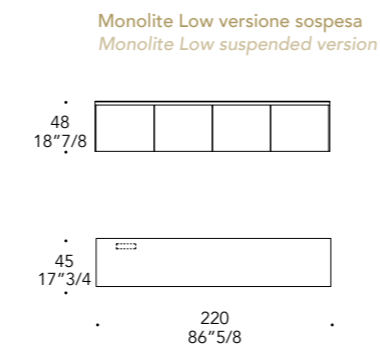

BUFFET BUFFET **C**

Disponibile con o senza foro passacavi
Available with or without cable entry hole