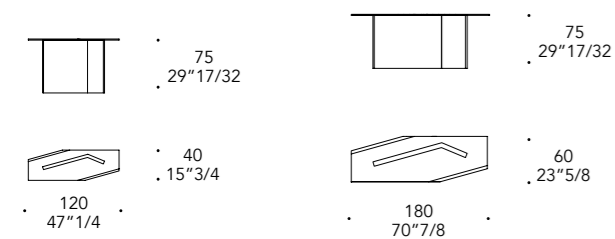

Specchio Supersilver
Supersilver mirror

5 shelves

6 shelves

CUBITUM CONSOLE

Design · Riccardo Lucatello

BORDO EDGE | 3

Legno
Wood

100M Bronze
100M Bronze