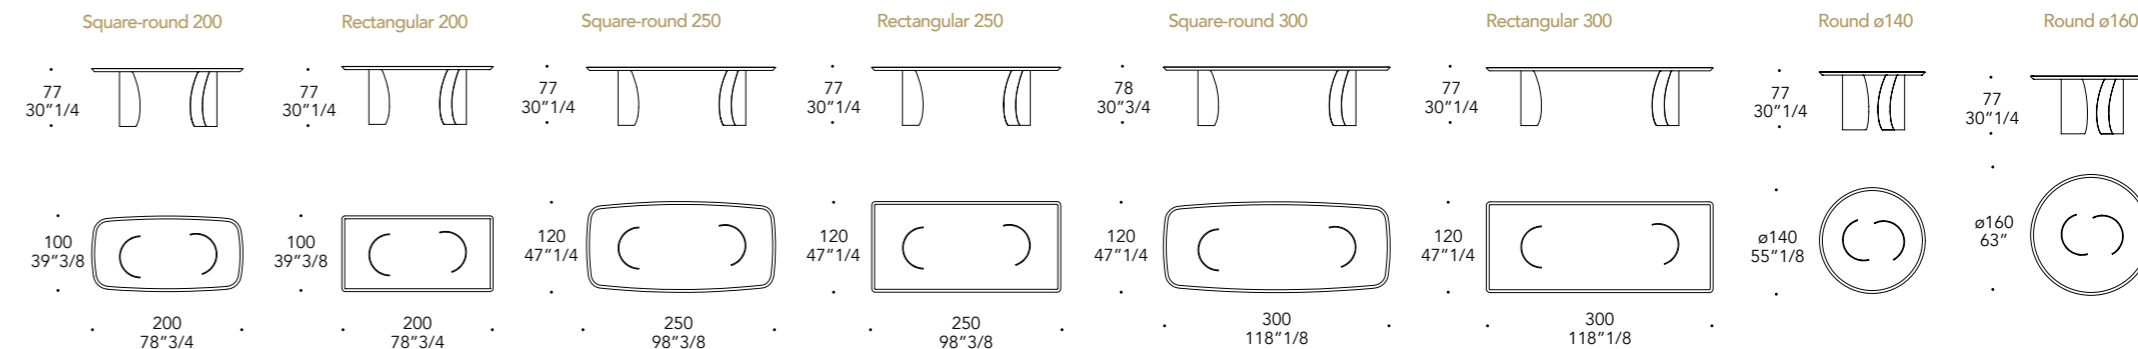

Bordo in
Edge in:

100M Bronze
100M Bronze

MATERIAL SHEET- D

BEVEL WOOD, BEVEL VETRO MARMO e BEVEL VETRO LEGNO BEVEL WOOD, BEVEL MARBLE GLASS and BEVEL WOOD GLASS

VETRO, VETRO MARMO E VETRO LEGNO GLASS, MARBLE GLASS AND WOOD GLASS TOP