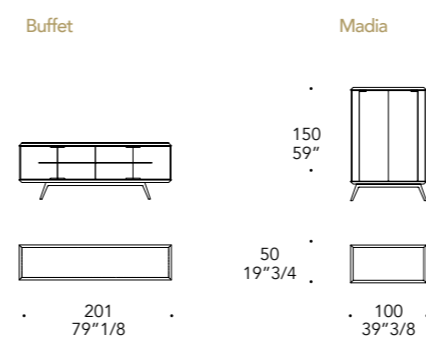

- Illuminazione Led con sensore di accensione
- Led system with light switch sensor

Ripiani interni in vetro
Glass shelves