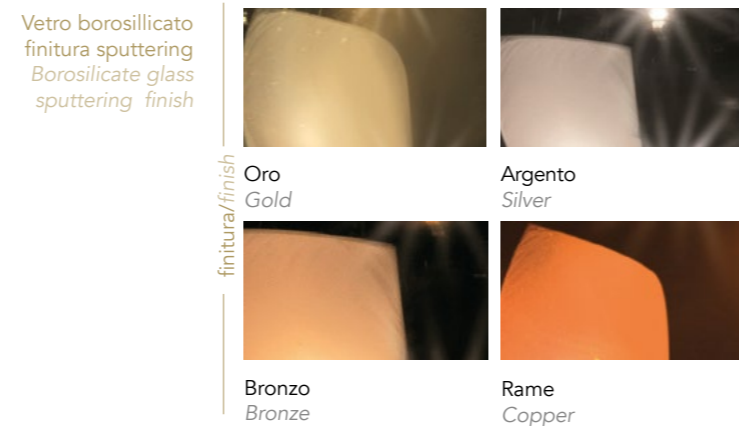

STRUTTURA STRUCTURE | 1

SFERE SPHERES | 2

- Led interno / Led inside
5X 3,5W G9 110-240V 3000K - 2000 Lumen