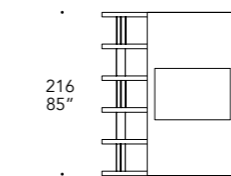

TANGO T LIBRERIA ANTA TV

Design · Reflex

- Tv Led fino a 49"
- Led Tv till 49"

MENSOLE SHELVES | 1

Legno
Wood

sp./thick 60 mm.

100M Bronze
100M Bronze

104M Ottone satinato
104M Satin brass

105M Ottone dark satinato
105M Satin dark brass

101M Titanium satinato
101M Satin titanium

DIVISORI DIVISIONS | 2

Vetro
Glass

sp./thick 10 mm.

Bronzo
Bronze

Fumè
Smoked

ANTA TVI TV DOOR | 3

Vetro
Glass

Specchio Supersilver
Supersilver mirror

5 shelves

6 shelves