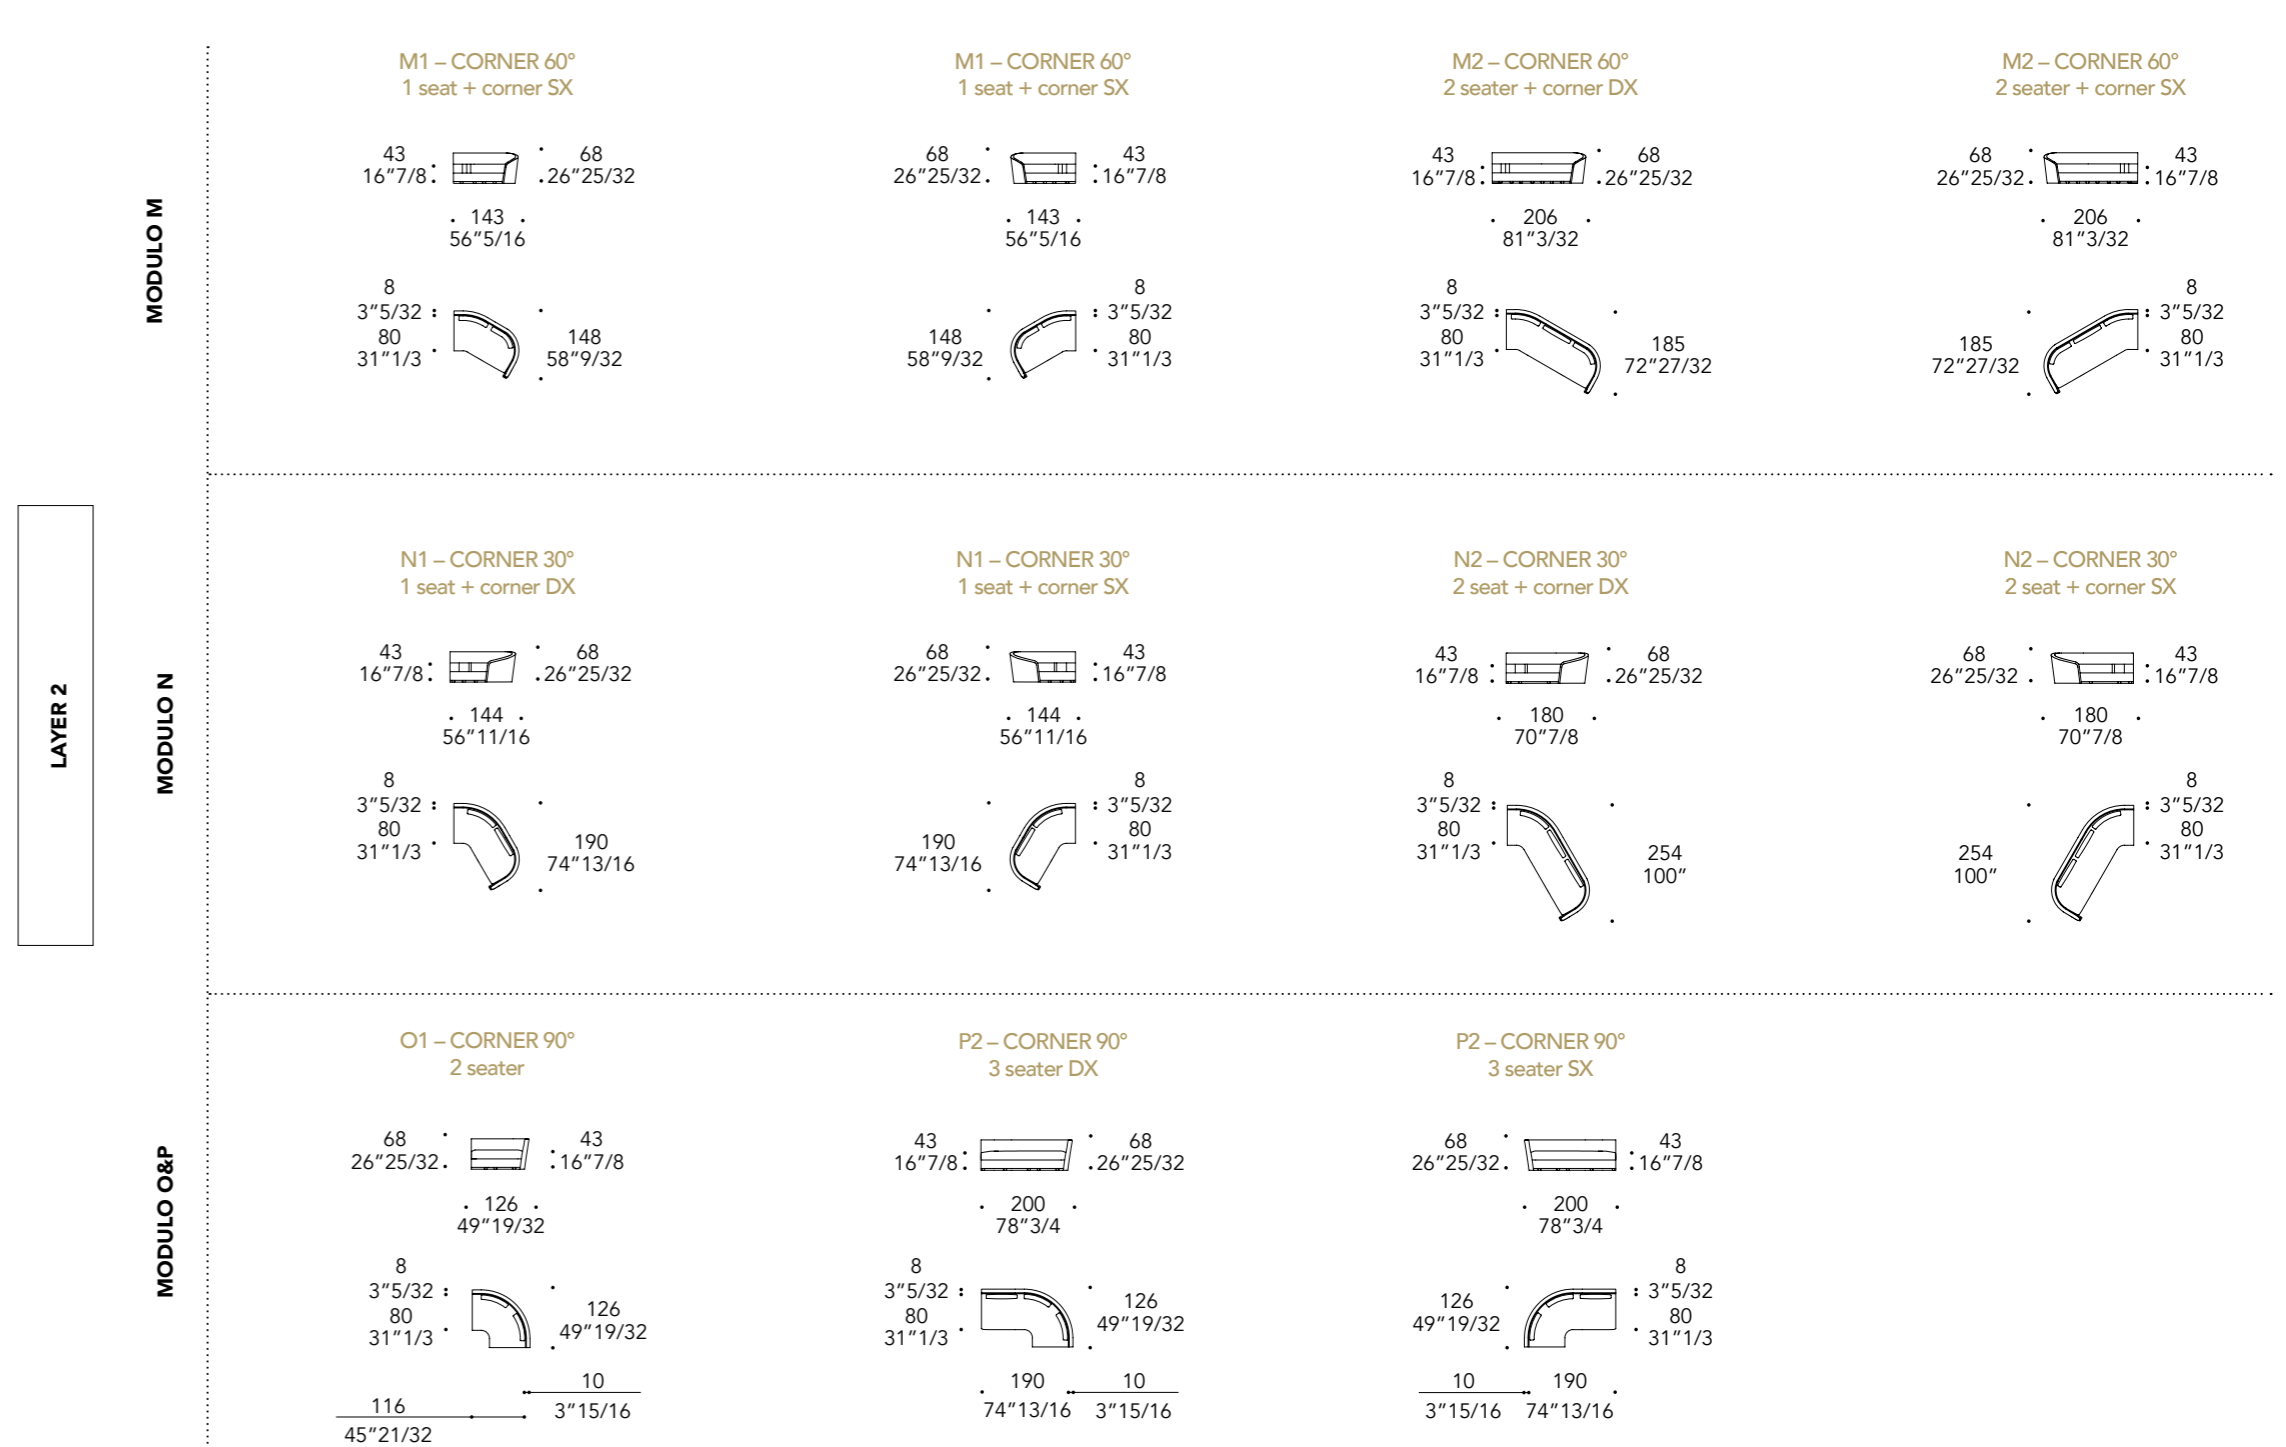

68
 26"25/32
 46
 18"1/8

h to floor:
 2,5
 31/32

h to floor:
 6
 2"3/8

COMPOSIZIONI COMPOSITIONS

Composition 1

Composition 2

Composition 5

Composition 6