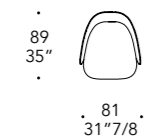

LUDWIG POLTRONCINA

Design · Riccardo Lucatello

SCHIENALE E SEDUTA BACK AND SEAT | 1

Rivestimento in
Upholstery in:

Tessuto
Fabric

MATERIAL SHEET- A

Super
Extra
Luxury

Pelle
Leather

MATERIAL SHEET- B

Naturale
Nabuk
Cat. C
Colorata

SCHIENALE ESTERNO EXTERNAL BACK | 2

Rivestimento in
Upholstery in:

Tessuto
Fabric

MATERIAL SHEET- A

Extra Amsterdam

Pelle
Leather

MATERIAL SHEET- B

Cat. C
Nabuk
Colorata
Naturale

- Piping in tinta oppure a contrasto in tessuto
Amsterdam o in pelle Cat. C
- Matching piping or in contrast colour in Amsterdam
fabric or in Cat. C leather

GAMBE O BASE GIREVOLE LEGS OR SWIVEL BASE | 3

Legno o metallo
Wood or metal

100M Bronze
100M Bronze

105M Ottone dark satinato
105M Satin dark brass

104M Ottone satinato
104M Satin brass

101M Titanium satinato
101M Satin titanium

finitura/finish

Swivel base

Legs

Combinazioni Combinations:

A_ Tutto in pelle cat. C, Nabuk, Naturale, o Colorata
All in cat. C, Nabuk, Naturale or Colorata leather

B_ Tutto in tessuto Extra Amsterdam
All in Extra Amsterdam fabric

C_ Schienale esterno in pelle cat. C, Nabuk, Naturale, o Colorata -
interno e seduta in tessuto Super, Extra, Luxury
External back in cat. C, Nabuk, Naturale or Colorata leather
internal back and seat in Super, Extra, Luxury fabric