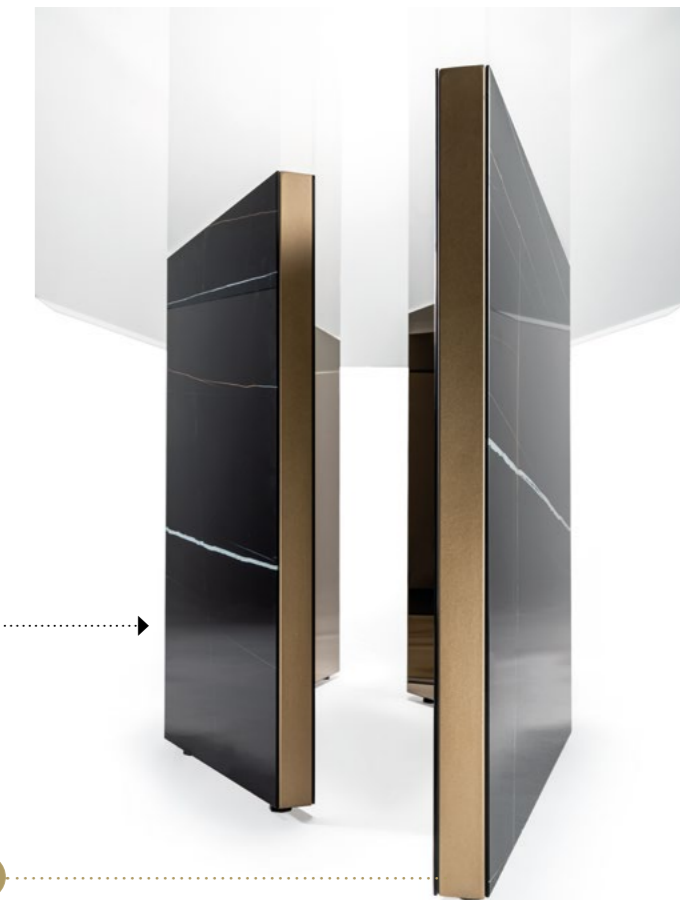

B - Esterno in
External in:

MARMOREFLEX®
Vetro Marmo
Marble glass

MATERIAL SHEET-D

BORDO EDGE | 3

finitura/finish

Legno
Wood

100M Bronze
100M Bronze

VETRO EXTRACHIARO O VERNICIATO OTTONE DARK 105M EXTRA CLEAR OR 105M DARK BRASS FINISH

VETRO EXTRACHIARO EXTRA CLEAR GLASS

Bisello 35 mm
35 mm bevel

Dettaglio gambe
Legs detail

ESSE 72

Design · Tulczinsky

1

2

TOP | 1