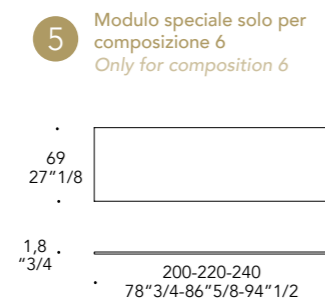

BOISERIE PANELS **A**