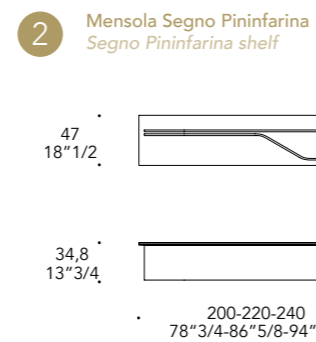

MENSOLE SHELVES **B**