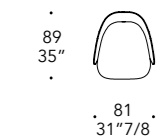

LUDWIG POLTRONCINA

Design · Riccardo Lucatello

SCHIENALE E SEDUTA BACK AND SEAT | 1

Rivestimento in
Upholstery in:

Tessuto
Fabric

MATERIAL SHEET- A

Super
Extra
Luxury

Pelle
Leather

MATERIAL SHEET- B

Naturale
Nabuk
Cat. C
Colorata

SCHIENALE ESTERNO EXTERNAL BACK | 2

Rivestimento in
Upholstery in:

Tessuto
Fabric

MATERIAL SHEET- A

Extra Amsterdam

Pelle
Leather

MATERIAL SHEET- B

Cat. C
Nabuk
Colorata
Naturale

- Piping in tinta oppure a contrasto in tessuto
Amsterdam o in pelle Cat. C
- Matching piping or in contrast colour in Amsterdam
fabric or in Cat. C leather

GAMBE O BASE GIREVOLE LEGS OR SWIVEL BASE | 3

Legno o metallo
Wood or metal

100M Bronze
100M Bronze

105M Ottone dark satinato
105M Satin dark brass

104M Ottone satinato
104M Satin brass

101M Titanium satinato
101M Satin titanium

finitura/finish

Swivel base

Legs

Combinazioni Combinations:

A_ Tutto in pelle cat. C, Nabuk, Naturale, o Colorata
All in cat. C, Nabuk, Naturale or Colorata leather

B_ Tutto in tessuto Extra Amsterdam
All in Extra Amsterdam fabric

C_ Schienale esterno in pelle cat. C, Nabuk, Naturale, o Colorata -
interno e seduta in tessuto Super, Extra, Luxury
External back in cat. C, Nabuk, Naturale or Colorata leather
internal back and seat in Super, Extra, Luxury fabric