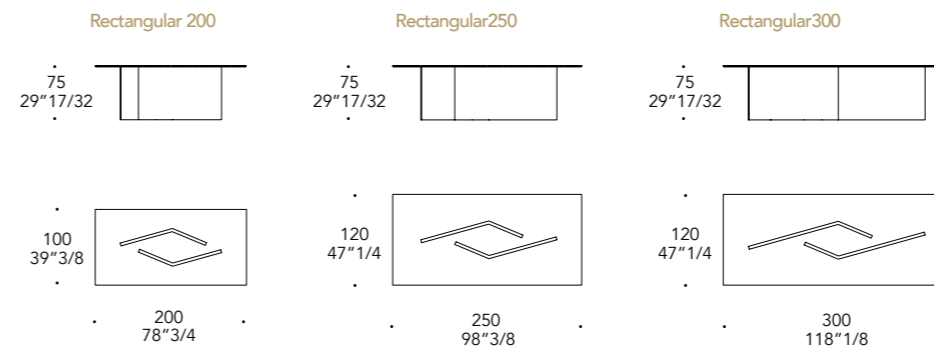

VETRO EXTRACHIARO EXTRA CLEAR GLASS

Bisello 35 mm
35 mm bevel