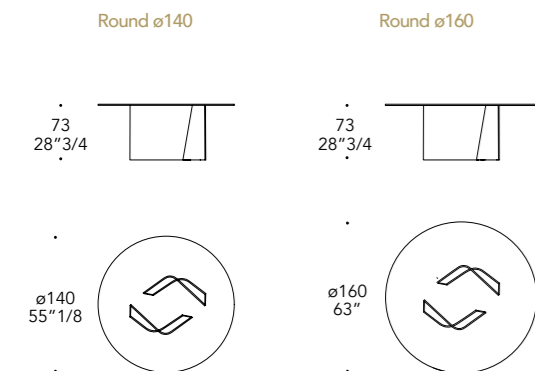

Vetro verniciato
Lacquered glass

100M Bronze
100M Bronze

104M Ottone satinato
104M Satin brass

105M Ottone dark satinato
105M Satin dark brass

101M Titanium satinato
101M Satin Titanium

finitura/finish

PETALO 72