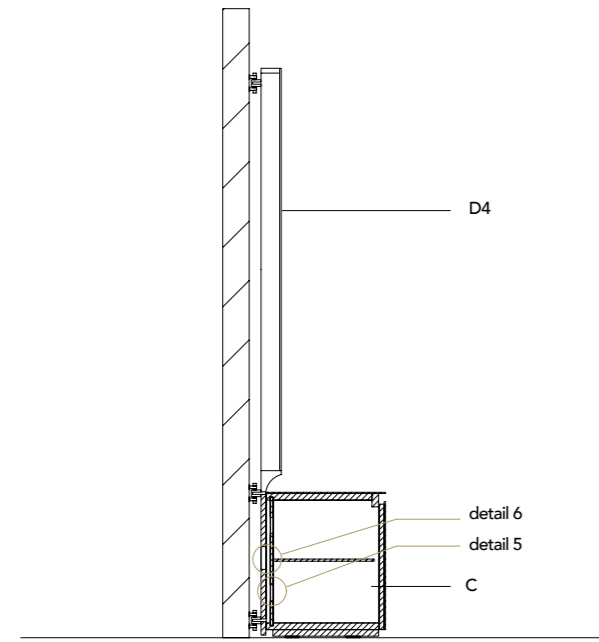

MODULARITY

SECTION 1
Boiserie with shelves

SECTION 2
Boiserie with hanged TV

SECTION 3
Boiserie with leaned TV

SECTION 4
Boiserie with Segno shelves

SECTION 5
Movie TV mirror

SECTION 6
Boiserie with suspended buffet

HORIZONTAL RACK POSITION
back view

PASSAGE OF CABLES
between buffet and boiseries

DETAIL 1
Illuminazione luce Led
Led Lighting

DETAIL 2
a) Aggancio a muro
Wall mounting

DETAIL 3
a) Aggancio a muro
Wall mounting