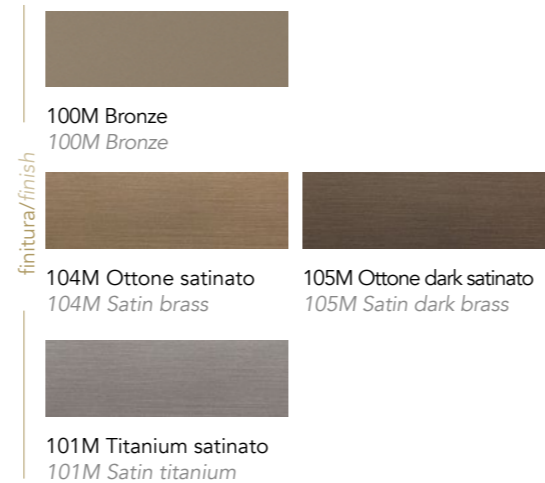

MENSOLE SHELVES | 1

Legno
Wood

sp./thick 60 mm.

DIVISORI DIVISIONS | 2

Vetro
Glass

sp./thick 10 mm.