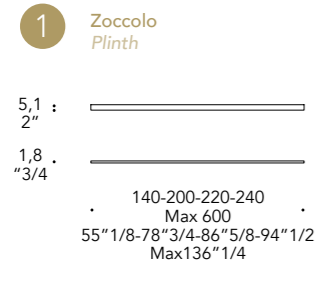

BOISERIE PANELS **A**