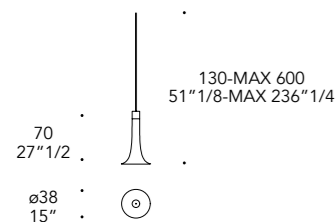

ASTRA SOSPENSIONE

Design · Marco Piva