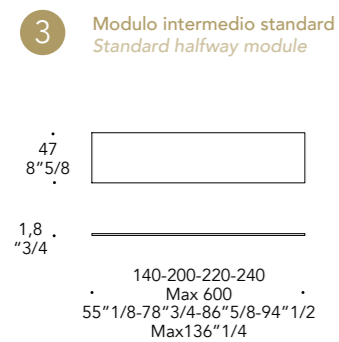

BOISERIE PANELS **A**