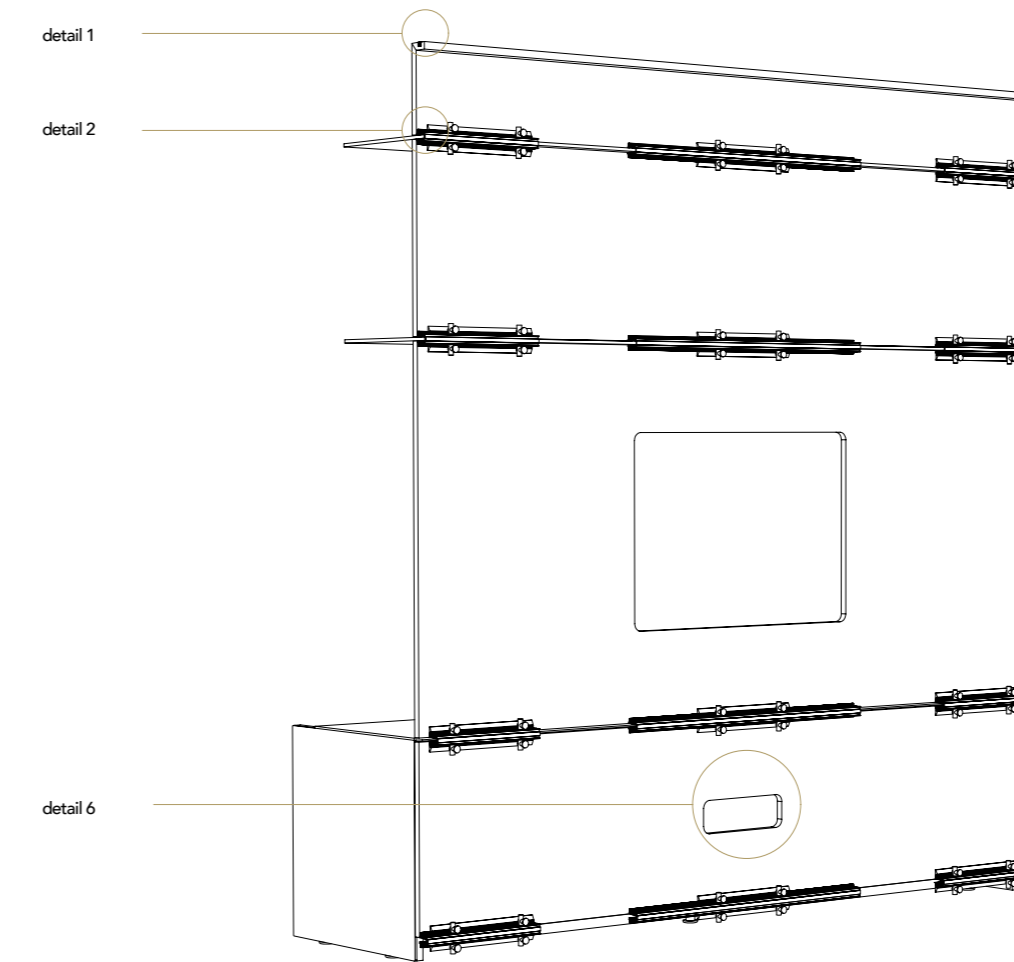

MODULARITY

SECTION 1
Boiserie with shelves

SECTION 2
Boiserie with hanged TV

SECTION 3
Boiserie with leaned TV

SECTION 4
Boiserie with Segno shelves

SECTION 5
Movie TV mirror

SECTION 6
Boiserie with suspended buffet

HORIZONTAL RACK POSITION
back view

PASSAGE OF CABLES
between buffet and boiseries

DETAIL 1
Illuminazione luce Led
Led Lighting

DETAIL 2
a) Aggancio a muro
Wall mounting

DETAIL 3
a) Aggancio a muro
Wall mounting