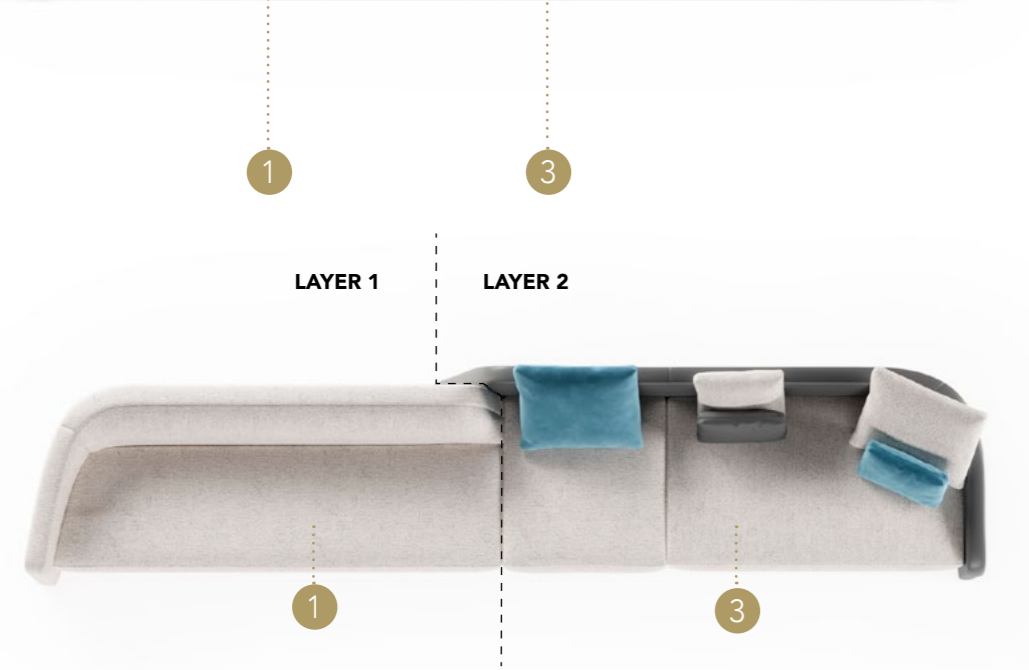

101M Titanium satinato
101M Satin titanium

104M Ottone satinato
104M Satin brass

SX Mod. E

DX Mod. E

SX Mod. F

DX Mod. F

STRATUM SOFA

Design *pininfarina*