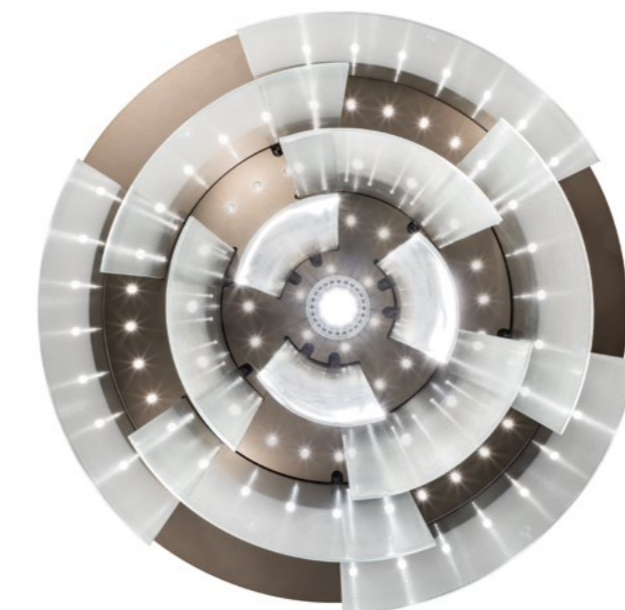

LAMPADARIO

SUPPORTO CANOPY | 1

Metallo
Metal

Nero
Black

Legno
Wood

100M Bronze
100M Bronze