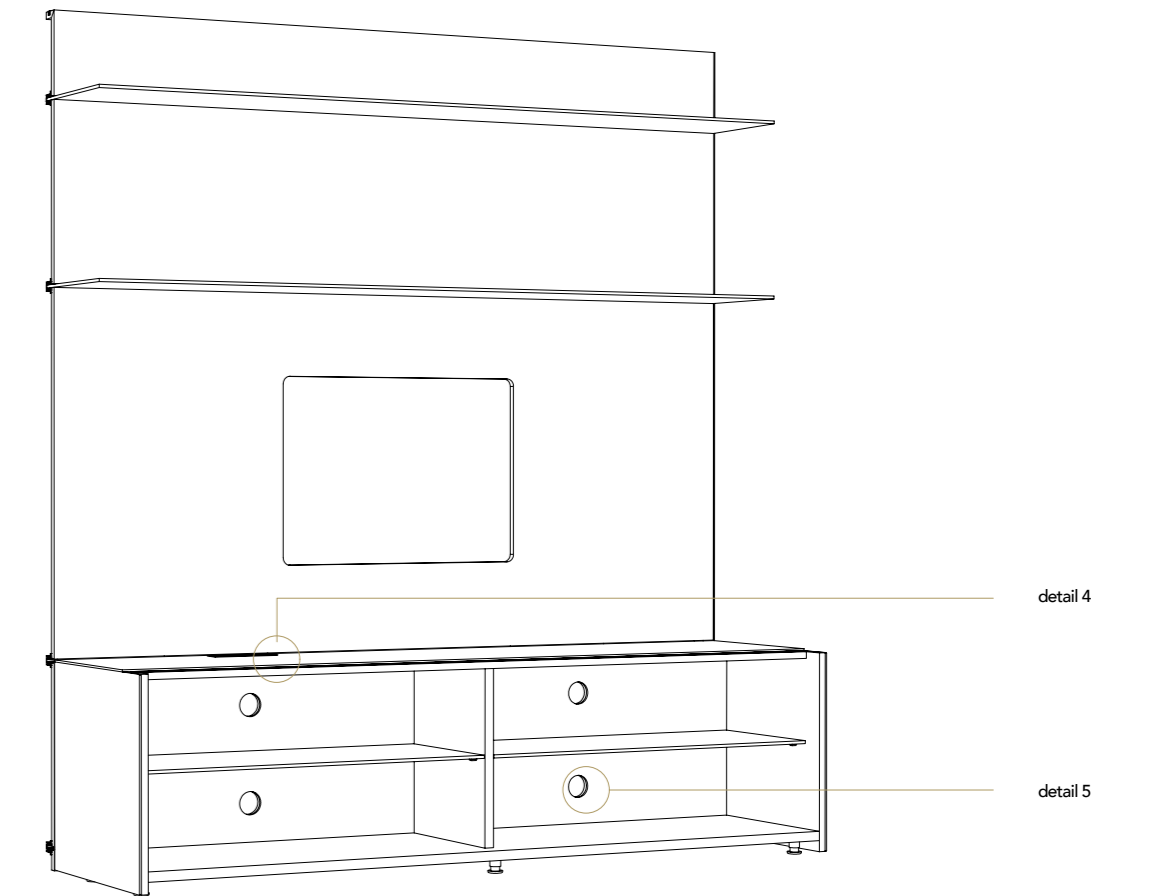

MODULARITY

SECTION 1
Boiserie with shelves

SECTION 2
Boiserie with hanged TV

SECTION 3
Boiserie with leaned TV

SECTION 4
Boiserie with Segno shelves

SECTION 5
Movie TV mirror

SECTION 6
Boiserie with suspended buffet

HORIZONTAL RACK POSITION
back view

PASSAGE OF CABLES
between buffet and boiseries

DETAIL 1
Illuminazione luce Led
Led Lighting

DETAIL 2
a) Aggancio a muro
Wall mounting

DETAIL 3
a) Aggancio a muro
Wall mounting