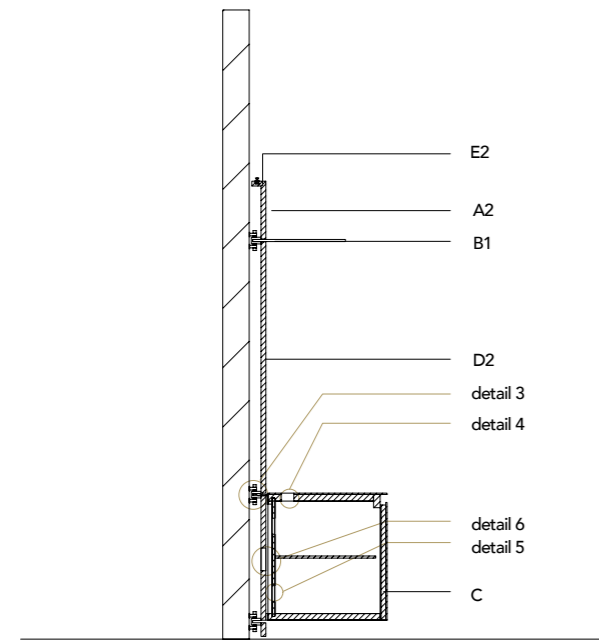

MODULARITY

SECTION 1
Boiserie with shelves

SECTION 2
Boiserie with hanged TV

SECTION 3
Boiserie with leaned TV

SECTION 4
Boiserie with Segno shelves

SECTION 5
Movie TV mirror

SECTION 6
Boiserie with suspended buffet

HORIZONTAL RACK POSITION
back view

PASSAGE OF CABLES
between buffet and boiseries

DETAIL 1
Illuminazione luce Led
Led Lighting

DETAIL 2
a) Aggancio a muro
Wall mounting

DETAIL 3
a) Aggancio a muro
Wall mounting