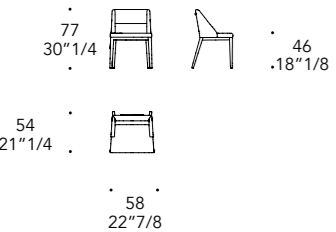

ARIANE SEDIA

Design · Marco Piva