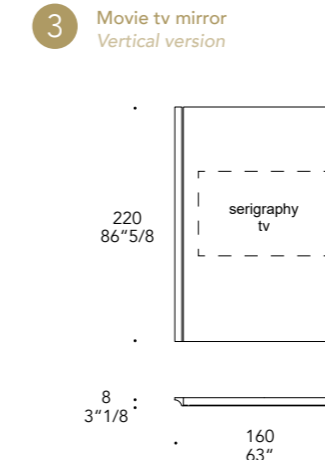

BOISERIE TV TV PANEL **D**