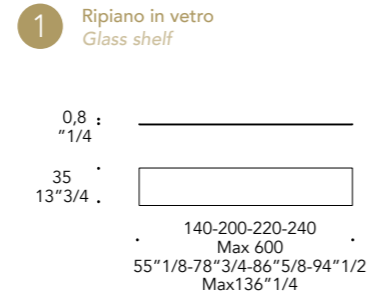

MENSOLE SHELVES **B**