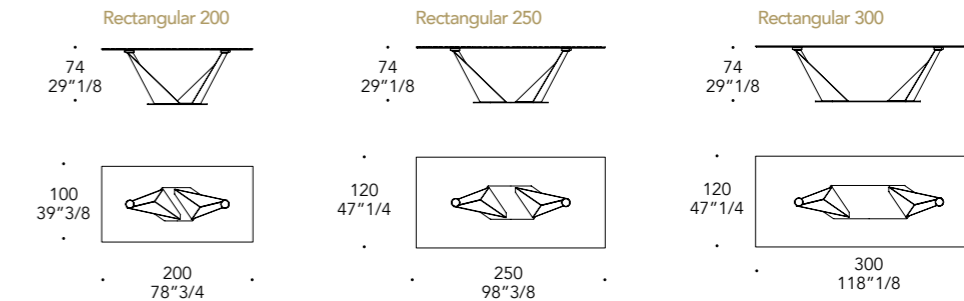

VETRO, VETRO MARMO E VETRO LEGNO GLASS, MARBLE GLASS AND WOOD GLASS TOP