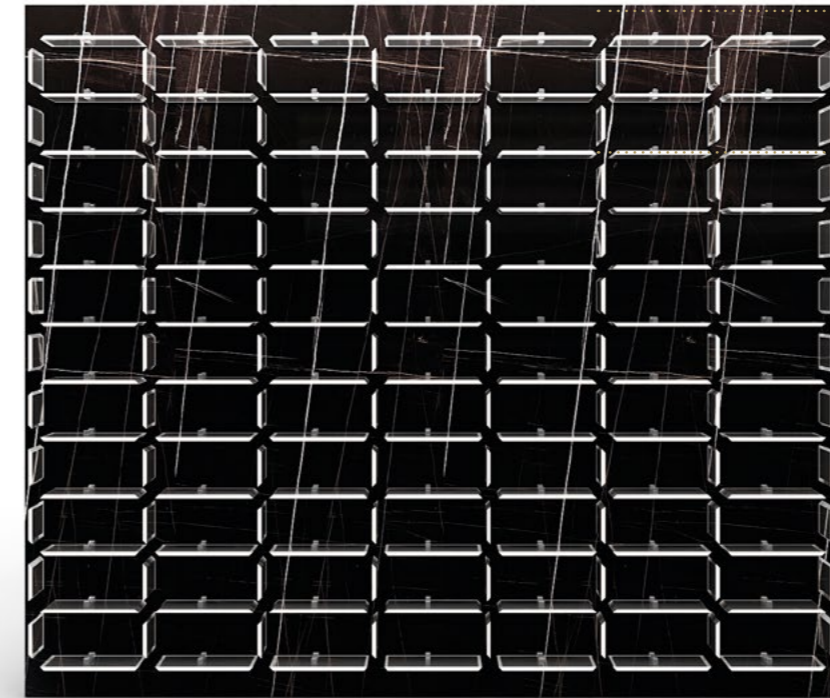

Vetro
Glass

Extrachiaro
Extra clear

- Sistema Led / Led system

Shelf 9 cm. Shelf 12 cm. Shelf 15 cm. Shelf 18 cm.

AURORA CANTINA VINI - WINE CELLAR

1
2

MODELLO CUSTOM - CUSTOMIZE MODEL

ARIANE SEDIA