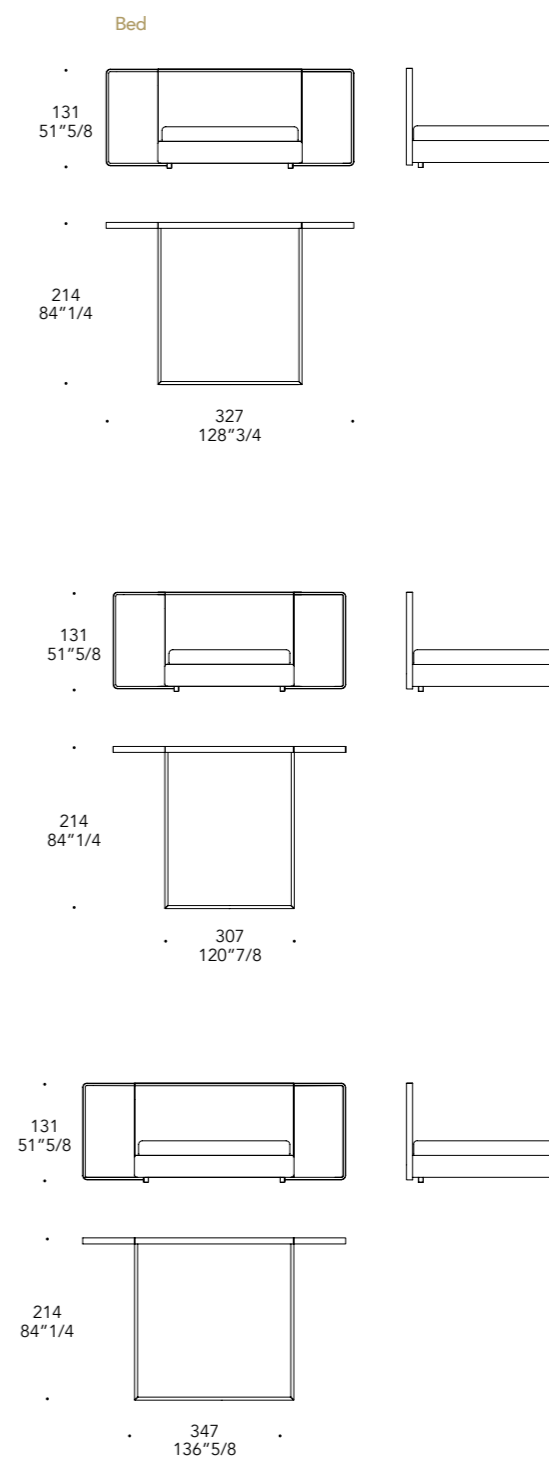

PANNELLO INTERRUTTORI E PRESE | SOCKET PANEL | 5

Legno verniciato
Lacquered wood

100M Bronze
100M Bronze

* Fornitura solo del pannello. I fori per interruttori e prese sono da realizzare in loco a discrezione del cliente.
Supply of the panel only.
The holes for switches and sockets to be made on site at the customer's discretion.