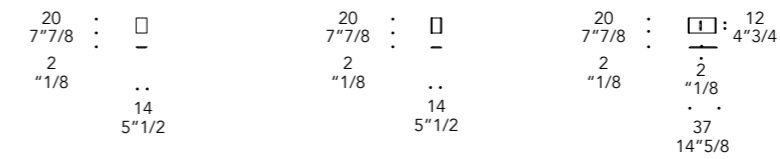

Vetro
Glass

Extrachiaro
Extra clear

- Sistema Led / Led system

Shelf 9 cm. Shelf 12 cm. Shelf 15 cm. Shelf 18 cm.

AURORA CANTINA VINI - WINE CELLAR

1
2

MODELLO CUSTOM - CUSTOMIZE MODEL

ARIANE SEDIA