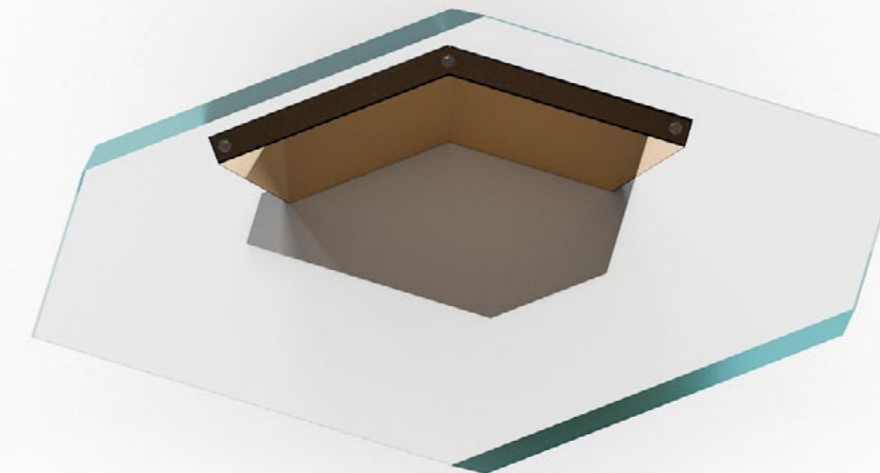

Mod. 2

51
20"1/8
50
19"3/4
50
19"3/4

Bisello 35 mm
35 mm bevel