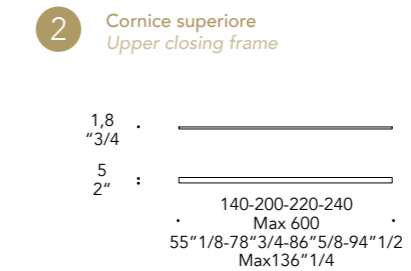

PANNELLO CHIUSURA
CLOSING PANEL **E**