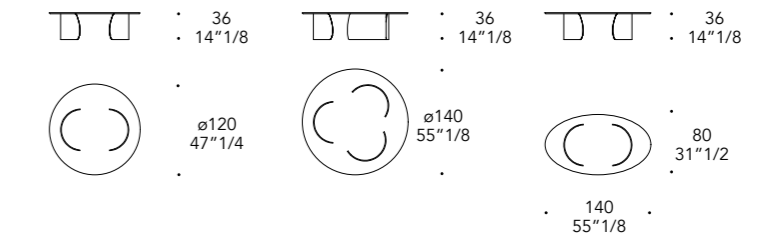

VETRO MARMO E VETRO LEGNO MARBLE GLASS AND WOOD GLASS