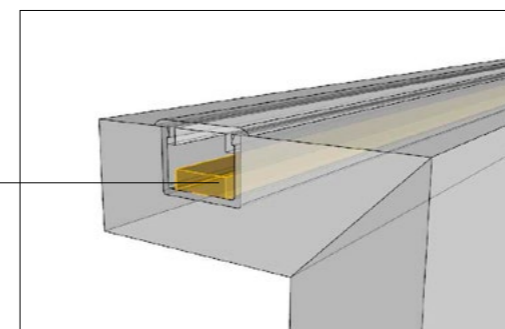

HORIZONTAL RACK POSITION
back view

PASSAGE OF CABLES
between buffet and boiseries

DETAIL 1
Illuminazione luce Led
Led Lighting

DETAIL 2
a) Aggancio a muro
Wall mounting

DETAIL 3
a) Aggancio a muro
Wall mounting

b) Aggancio su cartongesso
Drywall mounting

b) Aggancio su cartongesso
Drywall mounting

DETAIL 1
Illuminazione luce Led
Led Lighting

Touch system per accensione luce Led
Touch system for Led lighting

DETAIL 1
Illuminazione luce Led
Led Lighting

E2

DETAIL 2
Aggancio mensola
Shelf fixing

Clip per aggancio
Clip for fixing

Montante orizzontale
Horizontal profile

Mensola in vetro
Glass shelf

DETAIL 4
Passacavi superiore
cable passage on the top

Foro per passaggio cavi standard
- Mirage buffet
Hole for cable entry -
Mirage buffet