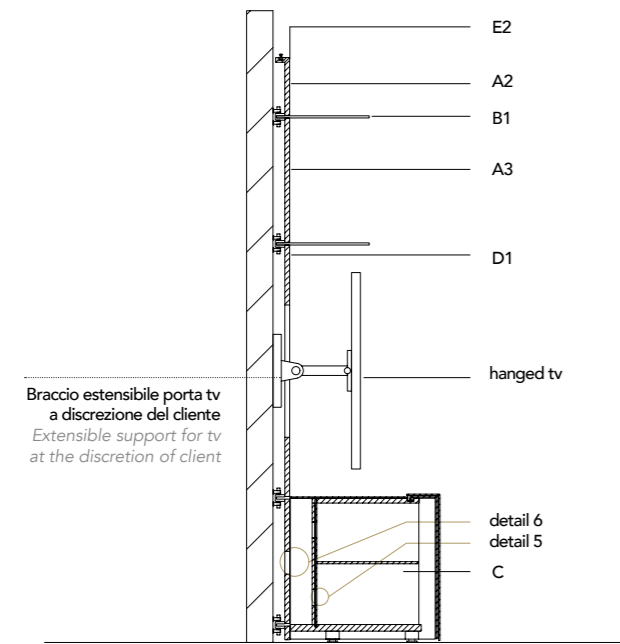

SECTION 2
Boiserie with hanged TV