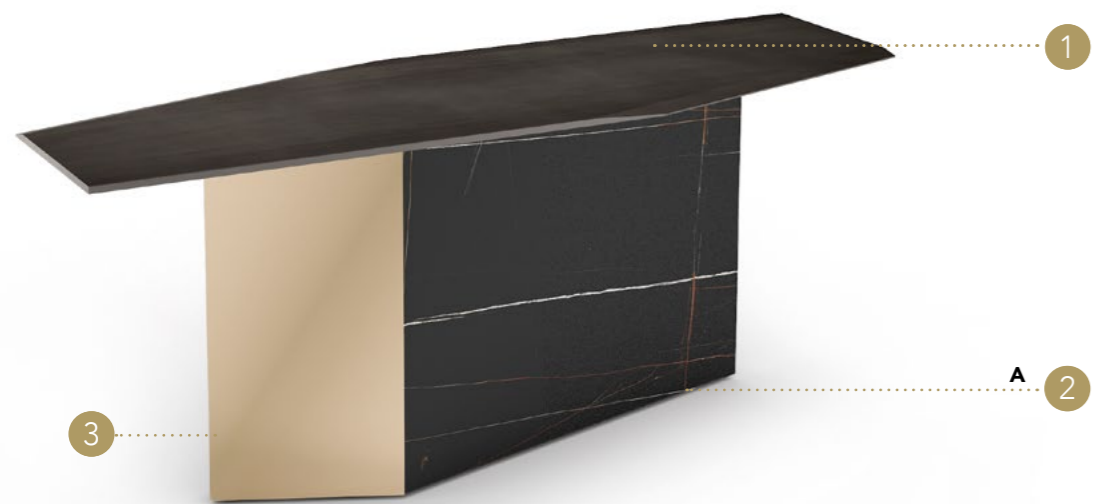

Specchio Supersilver
Supersilver mirror

5 shelves

6 shelves

CUBITUM CONSOLE

Design · Riccardo Lucatello

BORDO EDGE | 3

Legno
Wood

100M Bronze
100M Bronze