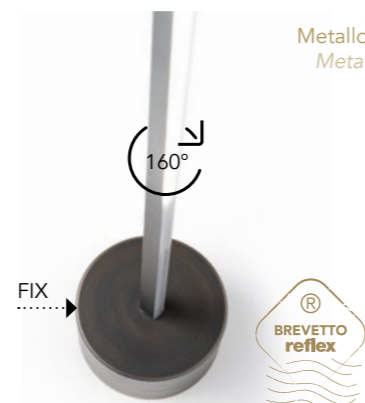

Metallo
Metal

finitura/finish

105M Ottone dark satinato
105M Satin dark Brass

STELO STEM | 2

Metallo
Metal

finitura/finish

105M Ottone dark satinato
105M Satin dark Brass

- Sistema Led / Led system