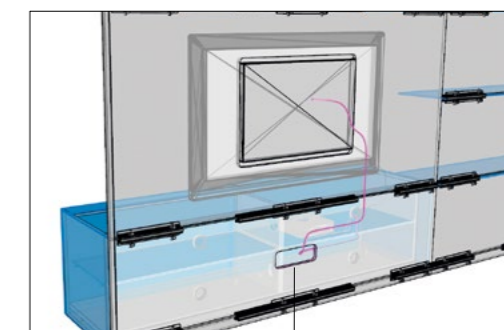

E2

DETAIL 2
Aggancio mensola
Shelf fixing

Clip per aggancio
Clip for fixing

Montante orizzontale
Horizontal profile

Mensola in vetro
Glass shelf

DETAIL 4
Passacavi superiore
cable passage on the top

Foro per passaggio cavi standard
- Mirage buffet
Hole for cable entry -
Mirage buffet

Passacavi standard -
Monolite buffet
Standard cable entry -
Monolite buffet

DETAIL 5
Passacavi posteriore
Back cable passage

Foro per passaggio schiena
Cable passage
in the back

DETAIL 6
Passacavi interno
Internal cable passage