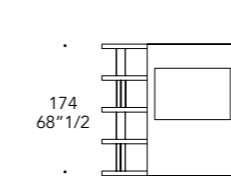

TANGO T LIBRERIA ANTA TV

Design · Reflex

- Tv Led fino a 49"
- Led Tv till 49"

MENSOLE SHELVES | 1

Legno
Wood

sp./thick 60 mm.

100M Bronze
100M Bronze

104M Ottone satinato
104M Satin brass

105M Ottone dark satinato
105M Satin dark brass

101M Titanium satinato
101M Satin titanium

DIVISORI DIVISIONS | 2

Vetro
Glass

sp./thick 10 mm.

Bronzo
Bronze

Fumè
Smoked

ANTA TVI TV DOOR | 3

Vetro
Glass

Specchio Supersilver
Supersilver mirror

5 shelves

6 shelves