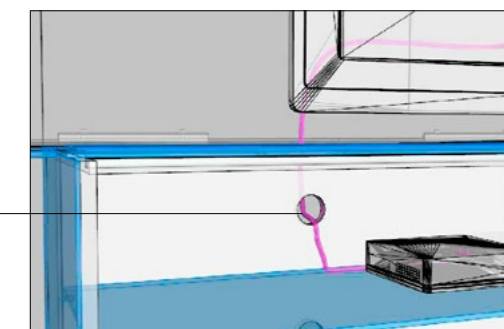

E2

DETAIL 2
Aggancio mensola
Shelf fixing

Clip per aggancio
Clip for fixing

Montante orizzontale
Horizontal profile

Mensola in vetro
Glass shelf

DETAIL 4
Passacavi superiore
cable passage on the top

Foro per passaggio cavi standard
- Mirage buffet
Hole for cable entry -
Mirage buffet

Passacavi standard -
Monolite buffet
Standard cable entry -
Monolite buffet

DETAIL 5
Passacavi posteriore
Back cable passage

Foro per passaggio schiena
Cable passage
in the back

DETAIL 6
Passacavi interno
Internal cable passage