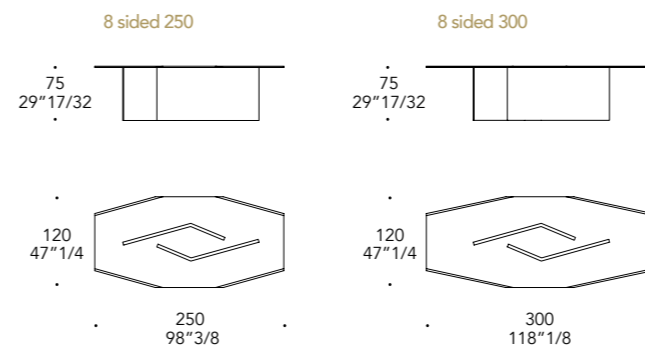

B - Esterno in
External in:

MARMOREFLEX®
Vetro Marmo
Marble glass

MATERIAL SHEET-D

BORDO EDGE | 3

finitura/finish

Legno
Wood

100M Bronze
100M Bronze

VETRO EXTRACHIARO O VERNICIATO OTTONE DARK 105M EXTRA CLEAR OR 105M DARK BRASS FINISH