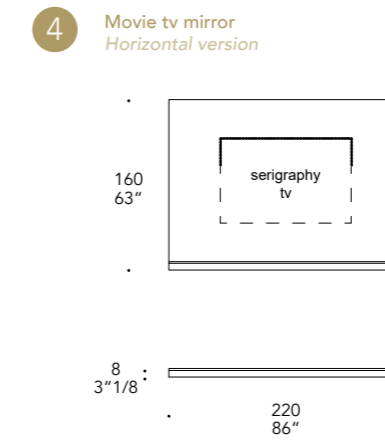

BOISERIE TV TV PANEL **D**