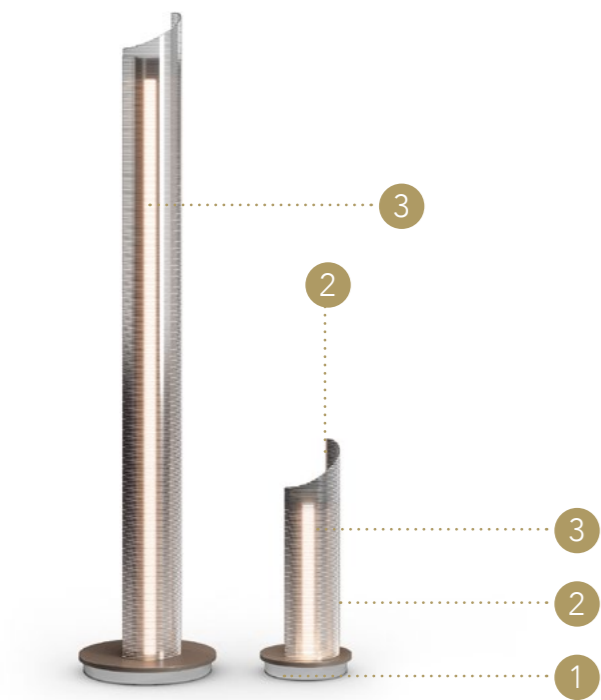

ARIA COLLEZIONE

Design · Marco Piva

PIANTANA LAMPADA DA TAVOLO

Table lamp

BASE | 1

Metallo
Metal

Cromo lucido
Shiny chrome

Legno
Wood

100M Bronze
100M Bronze

**DIFFUSORE ESTERNO
OUTER SHADE | 2**

Vetro rigato
Ribbed glass

Trasparente
Transparent

Vetro verniciato
Lacquered glass

100M Bronze
100M Bronze

**DIFFUSORE INTERNO
INNER SHADE | 3**

Vetro borosilicato
Borosilicate glass

Sabbiato
Sandblasted

- Sistema Led / Led system

Floor lamp
165W STRIP 24V con/with dimmer - 11000 Lumen

Table lamp
45W STRIP 24V con/with dimmer - 500/600 Lumen