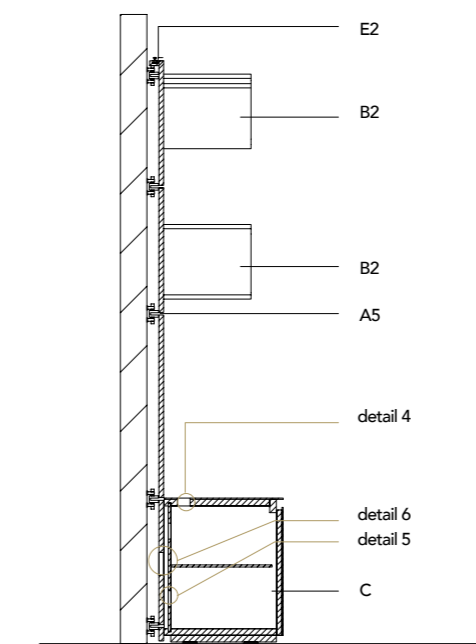

MODULARITY

SECTION 1
Boiserie with shelves

SECTION 2
Boiserie with hanged TV

SECTION 3
Boiserie with leaned TV

SECTION 4
Boiserie with Segno shelves

SECTION 5
Movie TV mirror

SECTION 6
Boiserie with suspended buffet

HORIZONTAL RACK POSITION
back view

PASSAGE OF CABLES
between buffet and boiseries

DETAIL 1
Illuminazione luce Led
Led Lighting

DETAIL 2
a) Aggancio a muro
Wall mounting

DETAIL 3
a) Aggancio a muro
Wall mounting