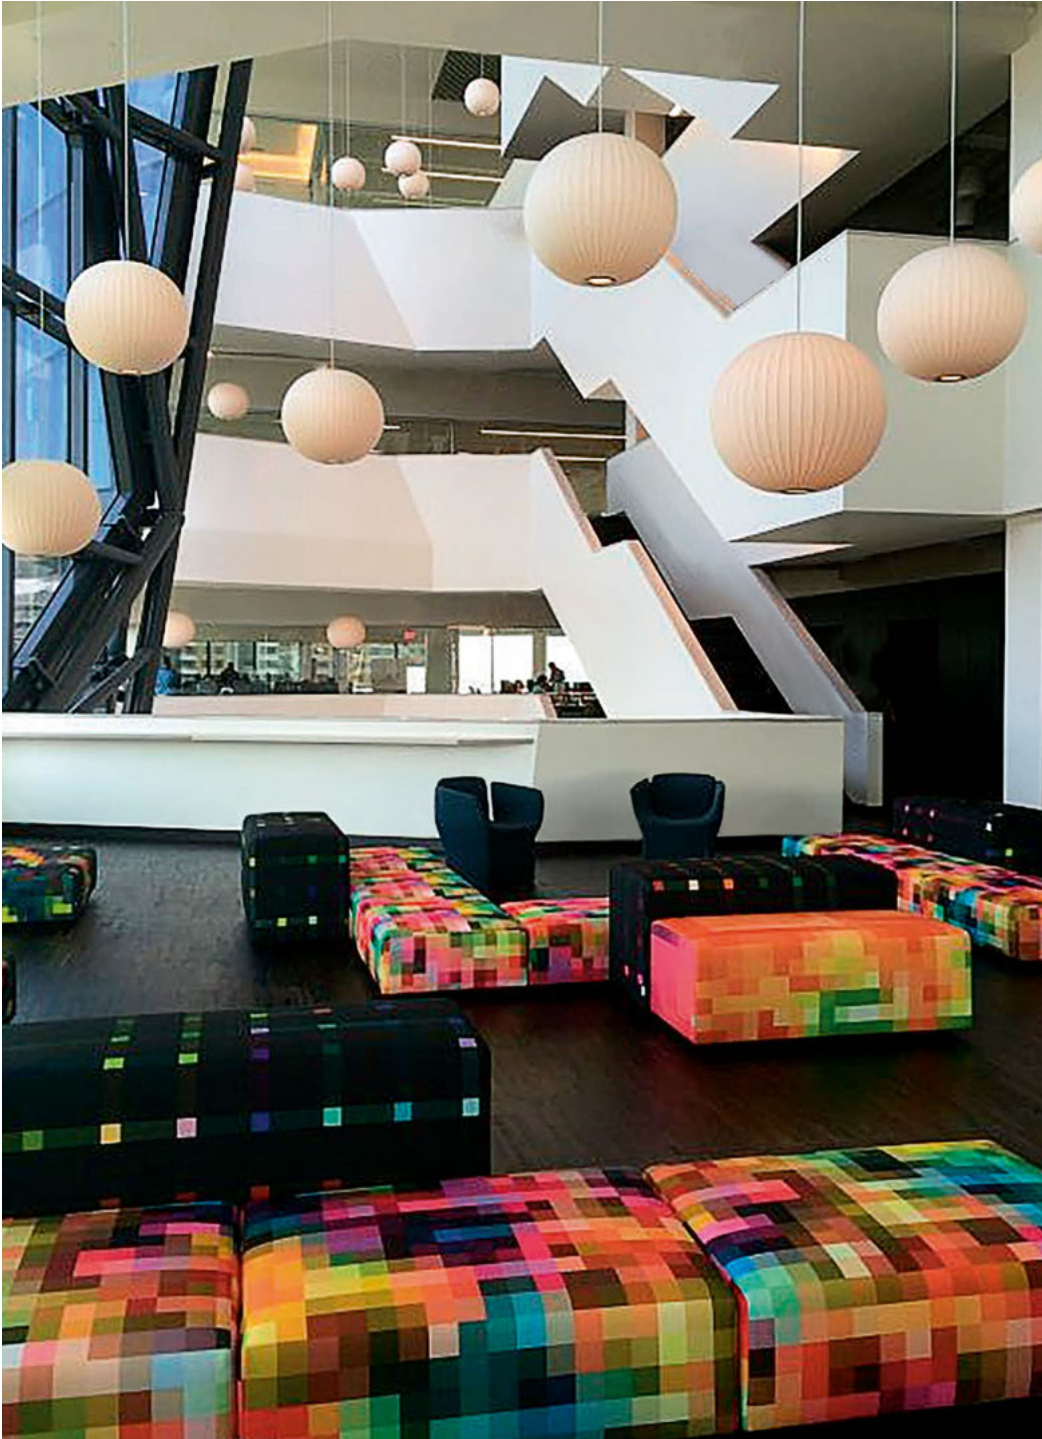

Products
Extra Wall