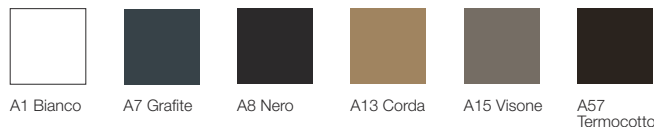

GAMBE ACCIAIO LACCATE LEGS STEEL LACQUERED