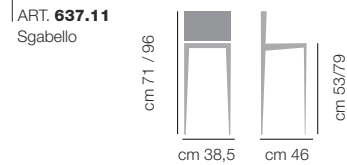

STOOL **TAI** ART. 637.11 - A91 CHROME BASE - SEAT MULTILAYER BEECH COLOR 225 MATTE WHITE
A91 CHROME BASE - SEAT IN METHACRYLATE COLOR 22 WHITE

DIMENSIONI / DIMENSIONS

PRODOTTO DA ASSEMBLARE / PRODUCT TO ASSEMBLE