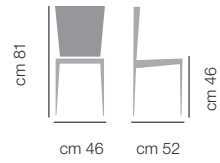

DIMENSIONI / DIMENSIONS

SEDIA IMPILABILE 4 PZ / STACKABLE CHAIR 4 PIECES

ART. 579

PRODOTTO STANDARD SEDIA IN POLIPROPILENE DISPONIBILE NEI COLORI STANDARD.

PRODUCT STANDARD CHAIR IN POLYPROPYLENE AVAILABLE IN STANDARD COLORS.