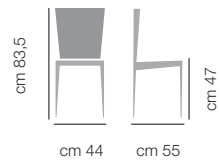

ADATTO PER ESTERNO
SUITABLE FOR OUTDOOR USE

SEDIA IMPILABILE 4 PZ
STACKABLE CHAIR 4 PIECES

DIMENSIONI / DIMENSIONS

ART. 576

prodotto
standard

PRODOTTO STANDARD SEDIA IN POLIPROPILENE E RINFORZATA CON FIBRA DI VETRO DISPONIBILE NEI COLORI STANDARD.

PRODUCT STANDARD CHAIR POLYPROPYLENE REFORCED WITH FABER GLASS AVAILABLE IN STANDARD COLORS.

STRUTTURA FRAME

POLIPROPILENE E FIBRA DI VETRO POLYPROPYLENE AND FIBER GLASS

13 Corda

20 Arancio

22 Bianco