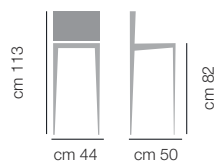

Linda

DIMENSIONI / DIMENSIONS

ART. 325
Sgabello

PRODOTTO STANDARD SGABELLO CON STRUTTURA IN LEGNO DI FAGGIO, DISPONIBILE NELLE FINITURE STANDARD. SEDILE E SCHIENALE IMBOTTITI E RIVESTITI IN ECOPELLE BLOOM. COLORI STANDARD IN ABBINAMENTO ALLA STRUTTURA.

PRODUCT STANDARD STOOL IN BEECH WOOD FRAME AVAILABLE. IN STANDARD COLORS. SEAT AND BACK PADDED AND COATED IN STANDARD COLORS OF BLOOM.

GAMBE / LEGS

LEGNO / WOOD

225 (Ral 9003)
Bianco opaco

Ral 7015
Grafite

227
Rovere moka

SEDUTA E SCHIENALE IMBOTTITO

SEAT AND BACK UPHOLSTERED

BLOOM / BLOOM

B1 Bianco

B7 Grafite

B57 Termocotto