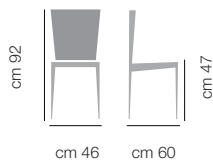

ART. 718.02
Gambe
acciaio
rivestite