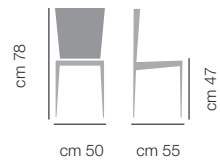

208.209

DIMENSIONI / DIMENSIONS

ART. 578

PRODOTTO STANDARD SEDIA IN POLIPROPILENE DISPONIBILE NEI COLORI STANDARD.

PRODUCT STANDARD CHAIR IN POLYPROPYLENE AVAILABLE IN STANDARD COLORS.

STRUTTURA
FRAME

POLIPROPILENE / POLYPROPYLENE