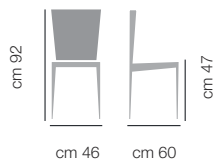

CHAIR **CAROL** ART. 718.02 - COVERED LEGS BLOOM B54 - TAILORING COATING BLOOM B54 BOARD B1
COVERED LEGS BLOOM S424 - TAILORING COATING BLOOM S424 BOARD S424

Carol

DIMENSIONI / DIMENSIONS

ART. 718.01
Gambe
acciaio
laccate