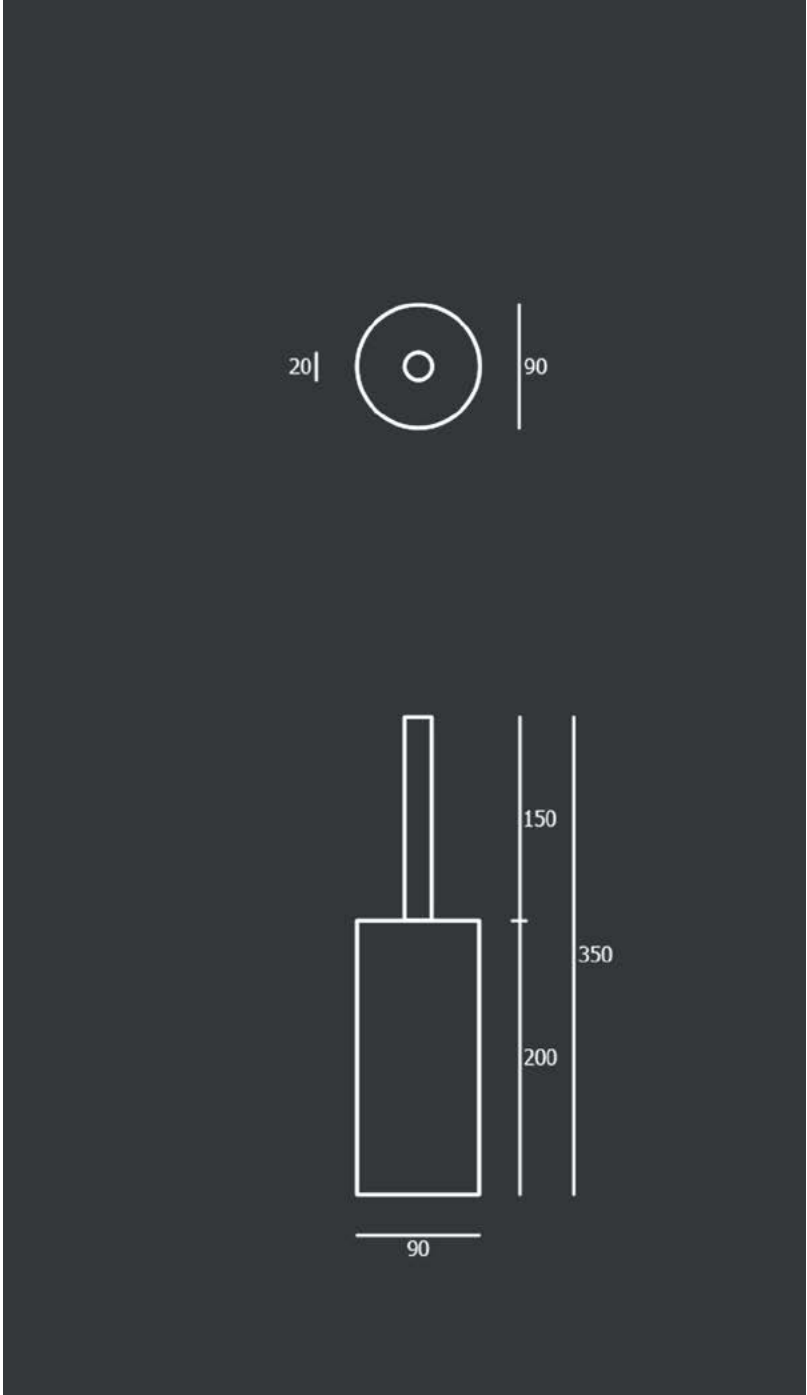

Model. P _ bottle

Finishing: lacquered white or black ceramic

Quality: hand - made

Made in Italy