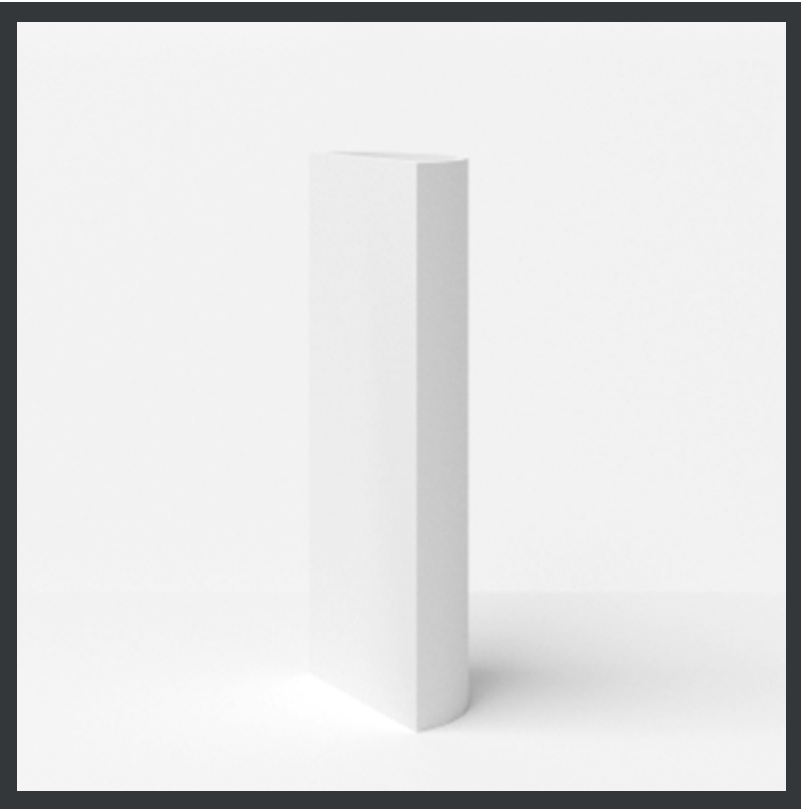

Model. M _ vase

Finishing: lacquered white or black ceramic

Quality: hand - made

Made in Italy