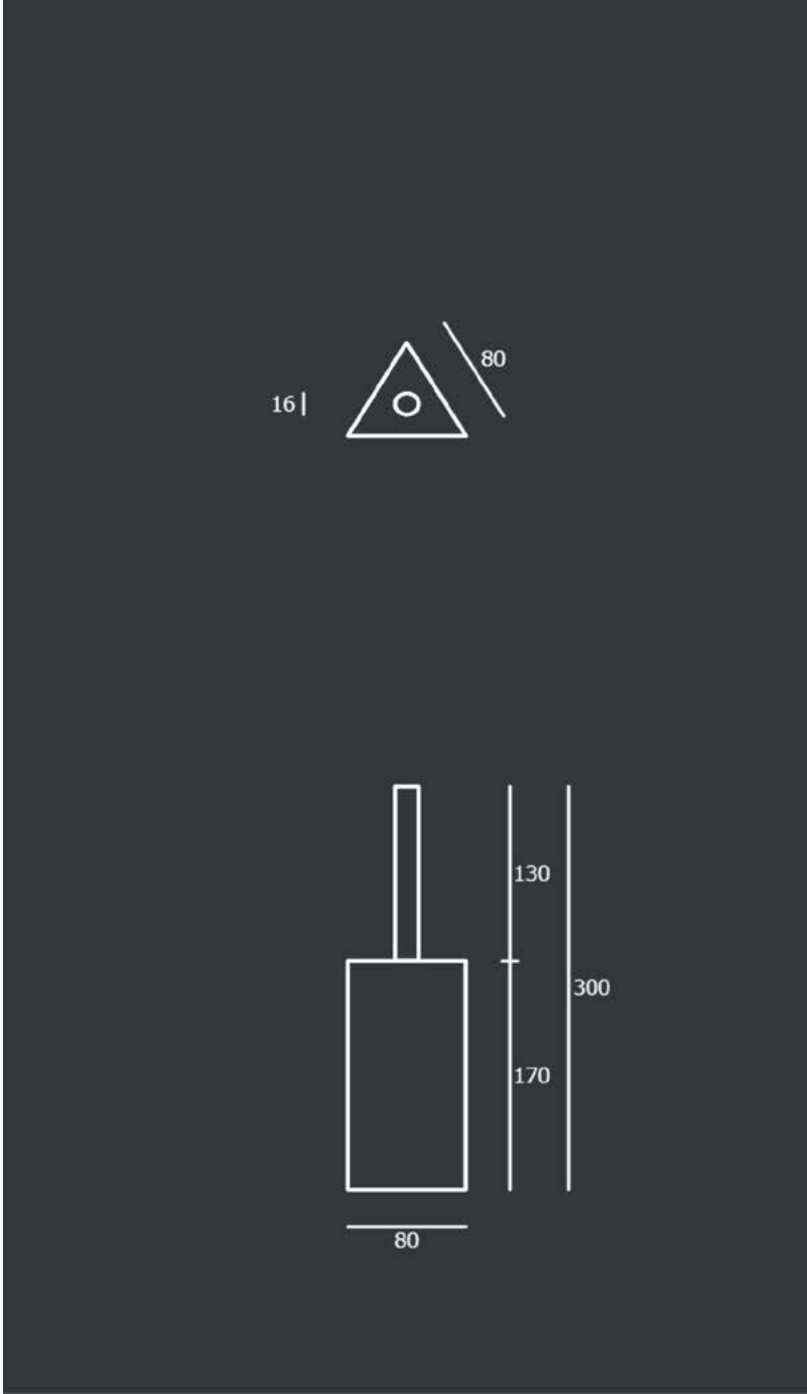

**Made in Italy**

**Model. O \_ bottle**

**Finishing:** lacquered white or black ceramic

**Quality:** hand - made

**Made in Italy**

**Model. P \_ bottle**

**Finishing:** lacquered white or black ceramic

**Quality:** hand - made