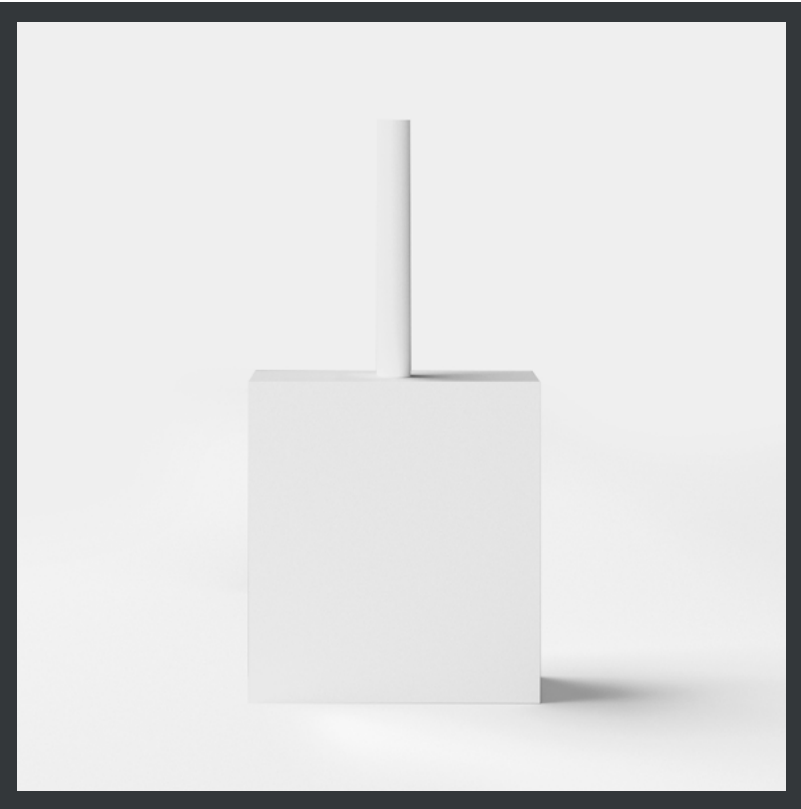

## Model. B

**Finishing:** base in white Carrara Marble or in black Marquinia Marble.  
Ring in steel sheet with matt bronzed liquid painting and transparent finish.

**Made in Italy**

**Model. C \_ bottle**