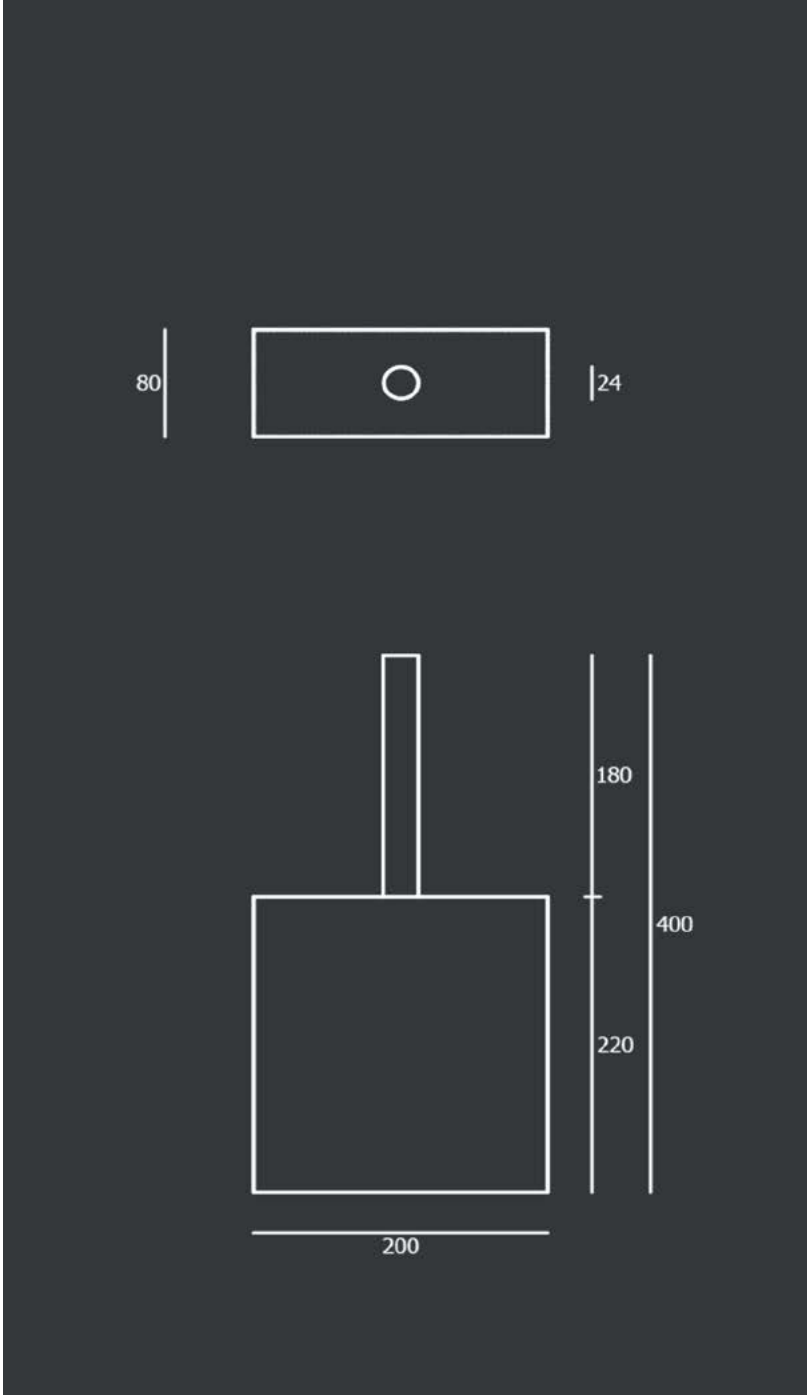

Model. C _ bottle

Finishing: lacquered white or black ceramic

Quality: hand - made

Made in Italy