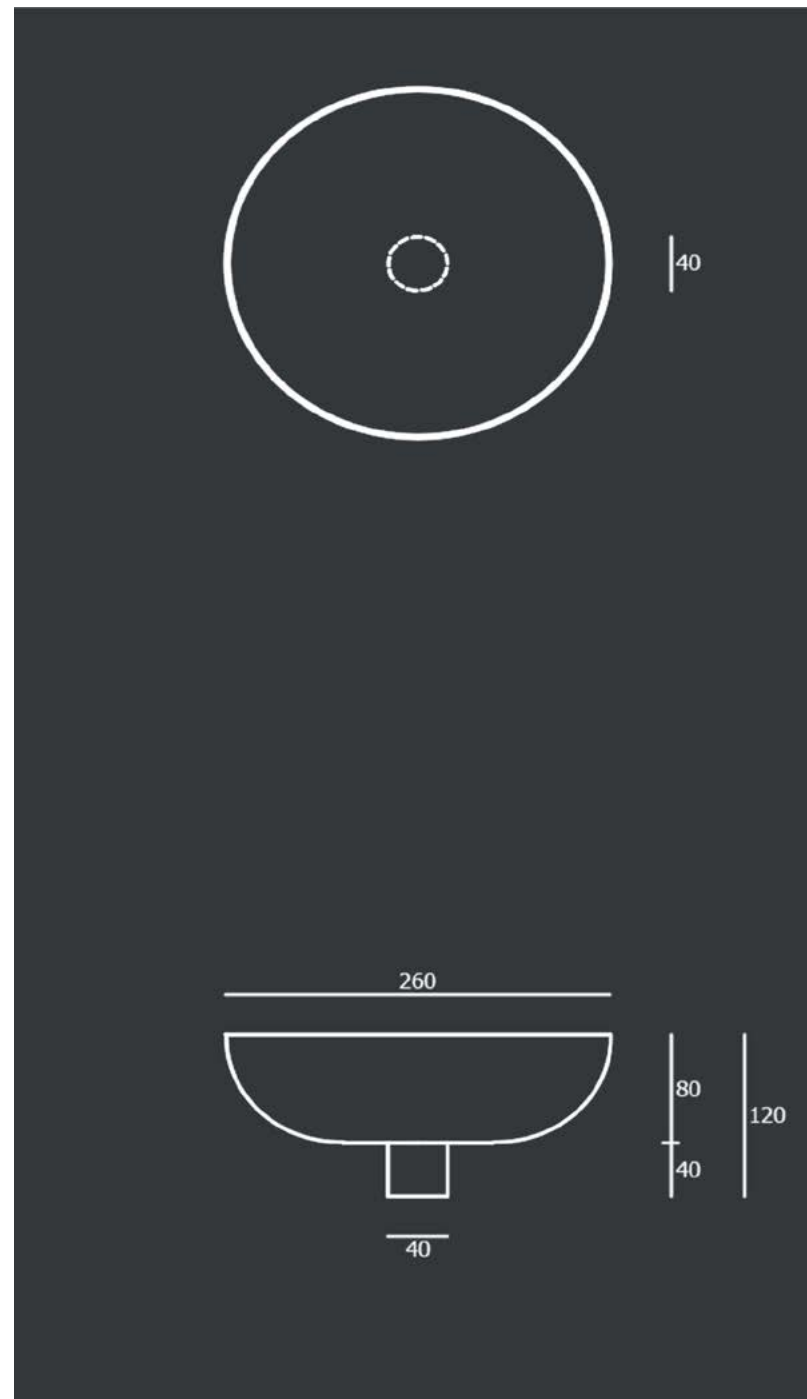

Model. A

Finishing: lacquered white or black ceramic

Quality: hand - made

Made in Italy