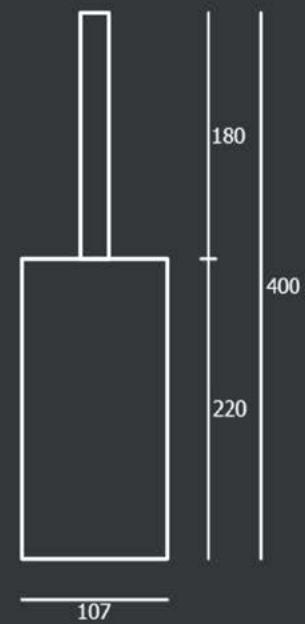

Model. N _ bottle

Finishing: lacquered white or black ceramic

Quality: hand - made

Made in Italy