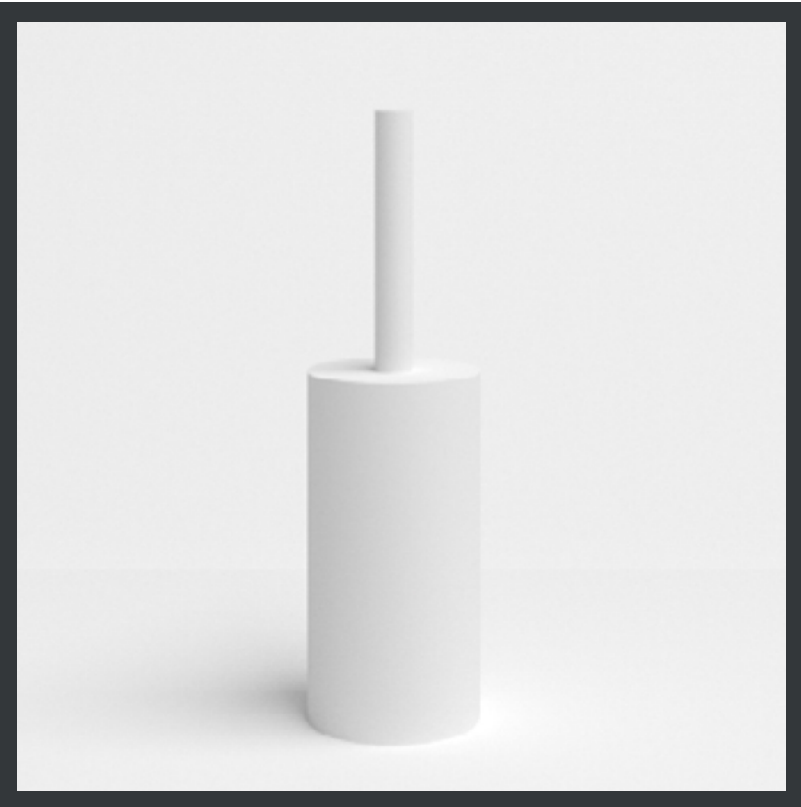

**Made in Italy**

**Model. O \_ bottle**

**Finishing:** lacquered white or black ceramic

**Quality:** hand - made

**Made in Italy**

**Model. P \_ bottle**

**Finishing:** lacquered white or black ceramic

**Quality:** hand - made