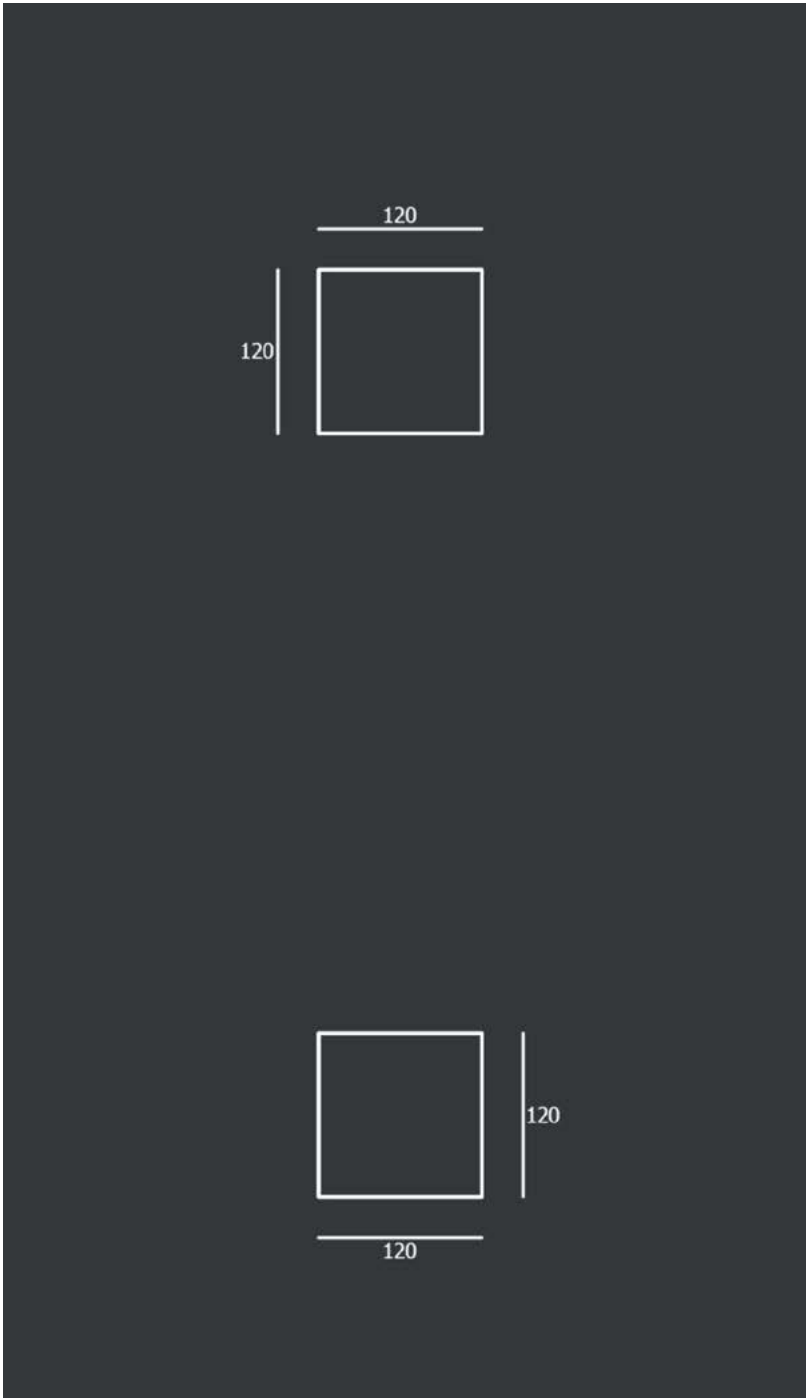

Model. R

Finishing: steel sheet with black acid finishing

Made in Italy