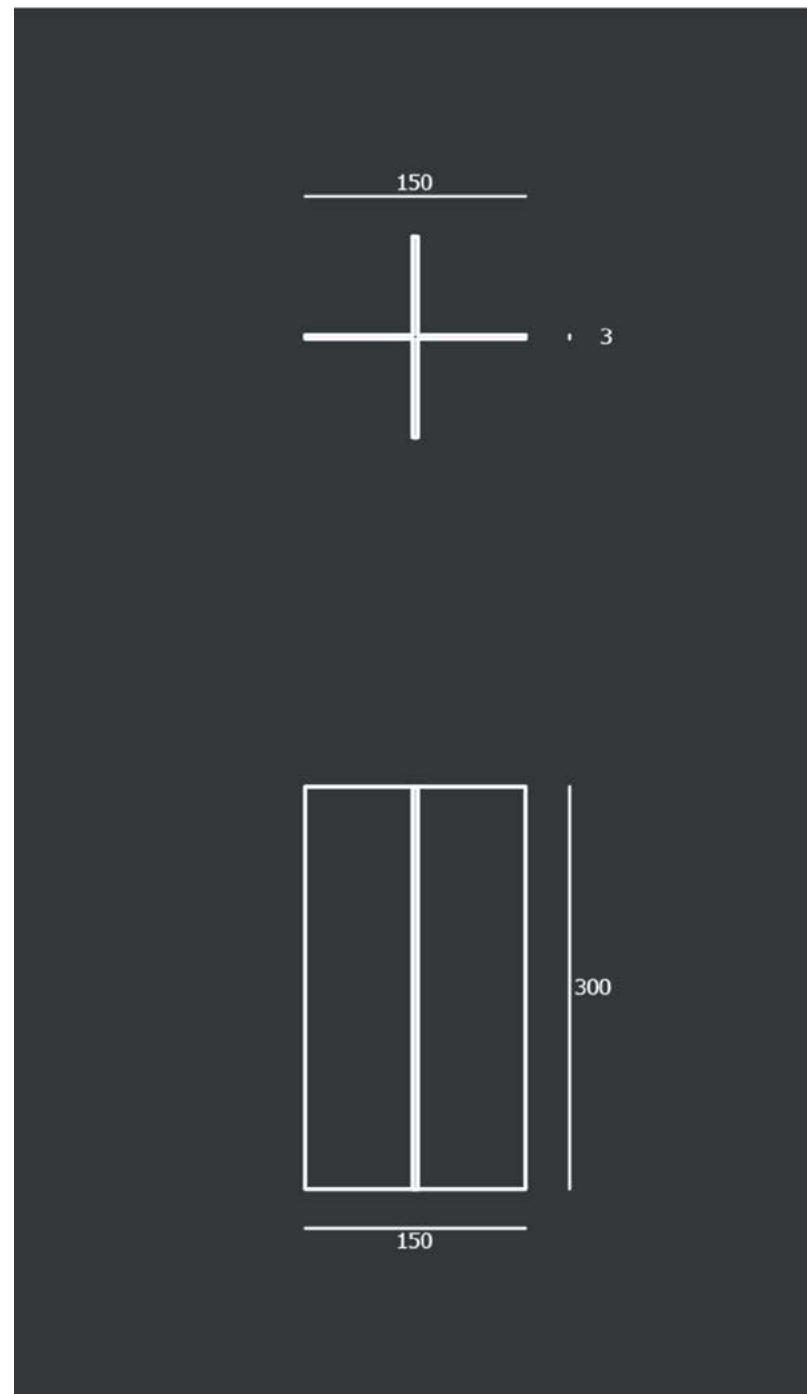

Model. I

Finishing: steel sheet with matt bronzed liquid painting and transparent finish.

Made in Italy