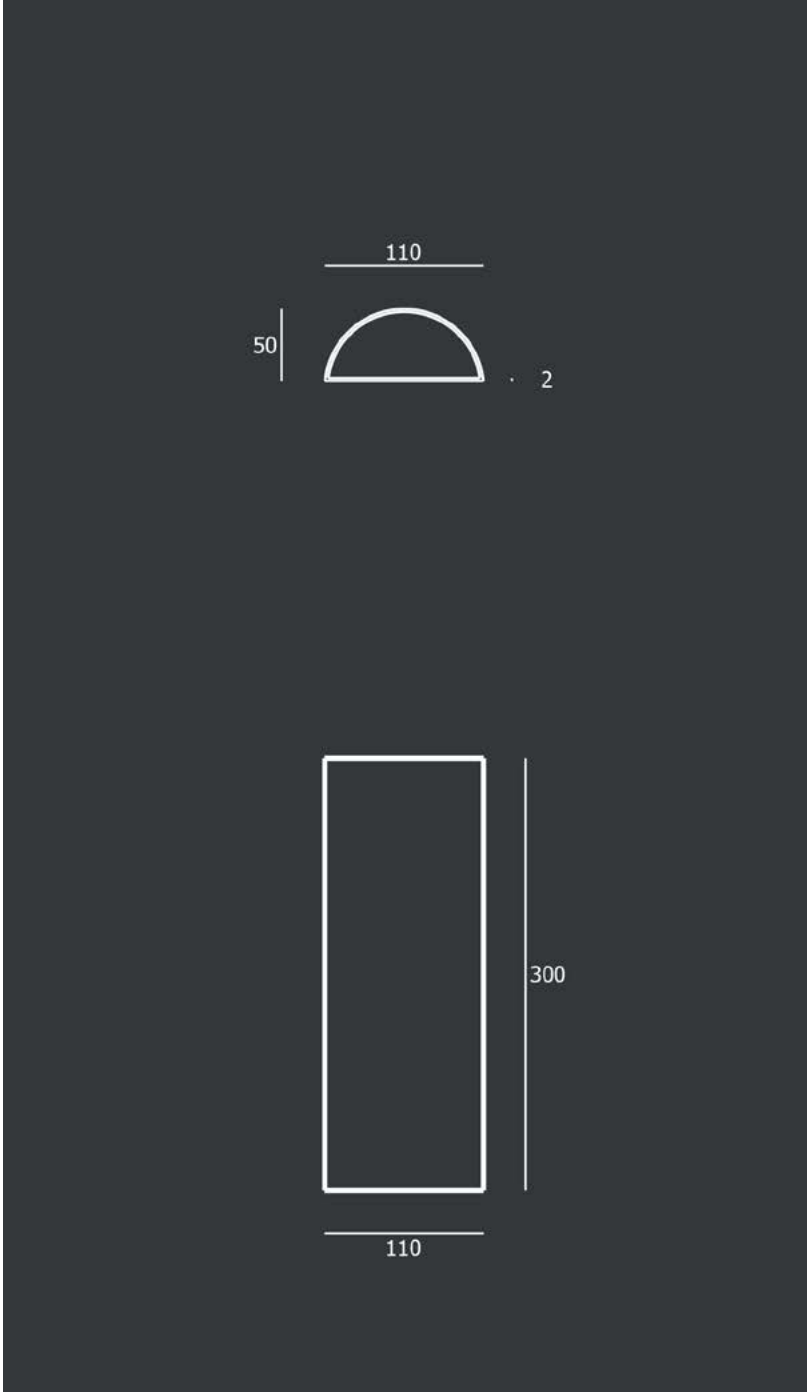

Model. M _ vase

Finishing: lacquered white or black ceramic

Quality: hand - made

Made in Italy