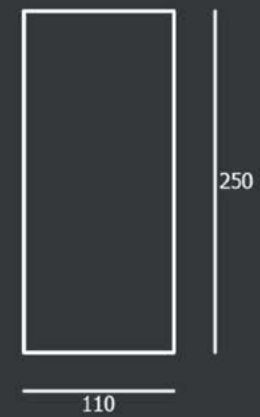

## Model. I

**Finishing:** steel sheet with matt bronzed liquid painting and transparent finish.

**Made in Italy**

**Model. L**

**Finishing:** lacquered white or black ceramic

**Quality:** hand - made

**Made in Italy**