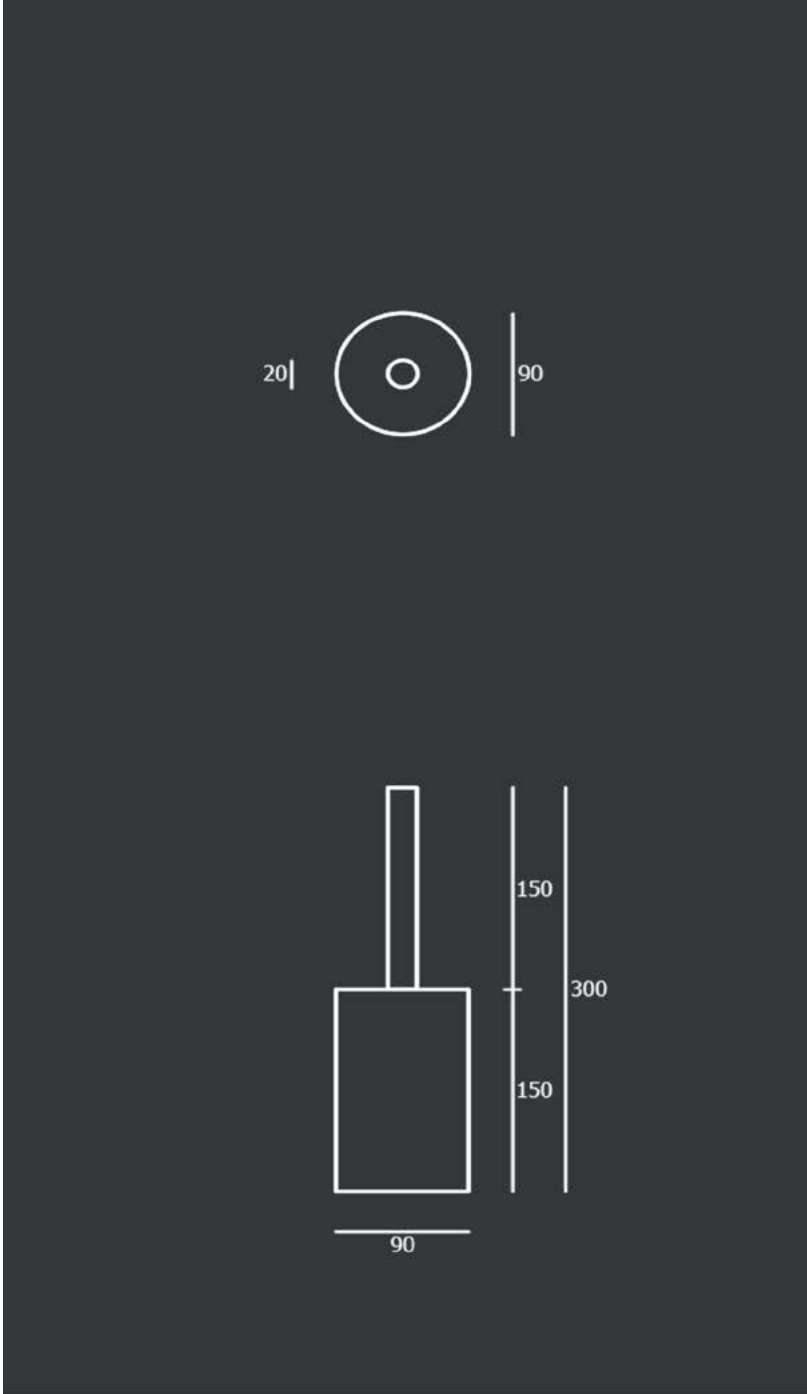

**Made in Italy**

**Model. Q \_ bottle**

**Finishing:** lacquered white or black ceramic

**Quality:** hand - made

**Made in Italy**

**Model. R**

**Finishing:** steel sheet with black acid finishing

**Made in Italy**