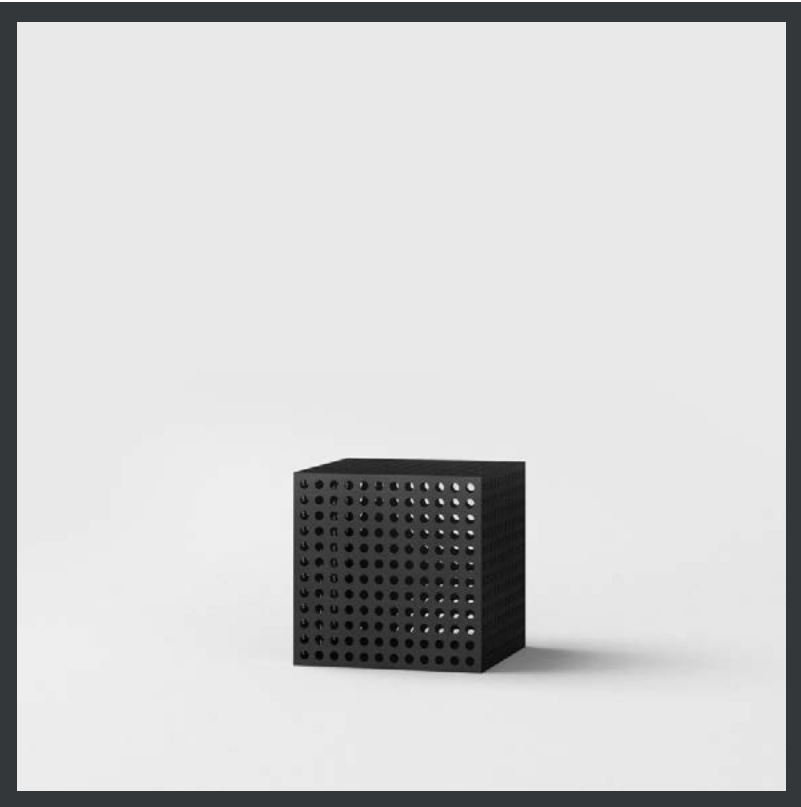

**Quality:** hand - made

**Made in Italy**

**Model. F \_ vase**

**Finishing:** lacquered white or black ceramic

**Quality:** hand - made

**Made in Italy**

**Model. G**

**Finishing:** micro drilled ( laser cut ) steel sheet, with black acid finishing