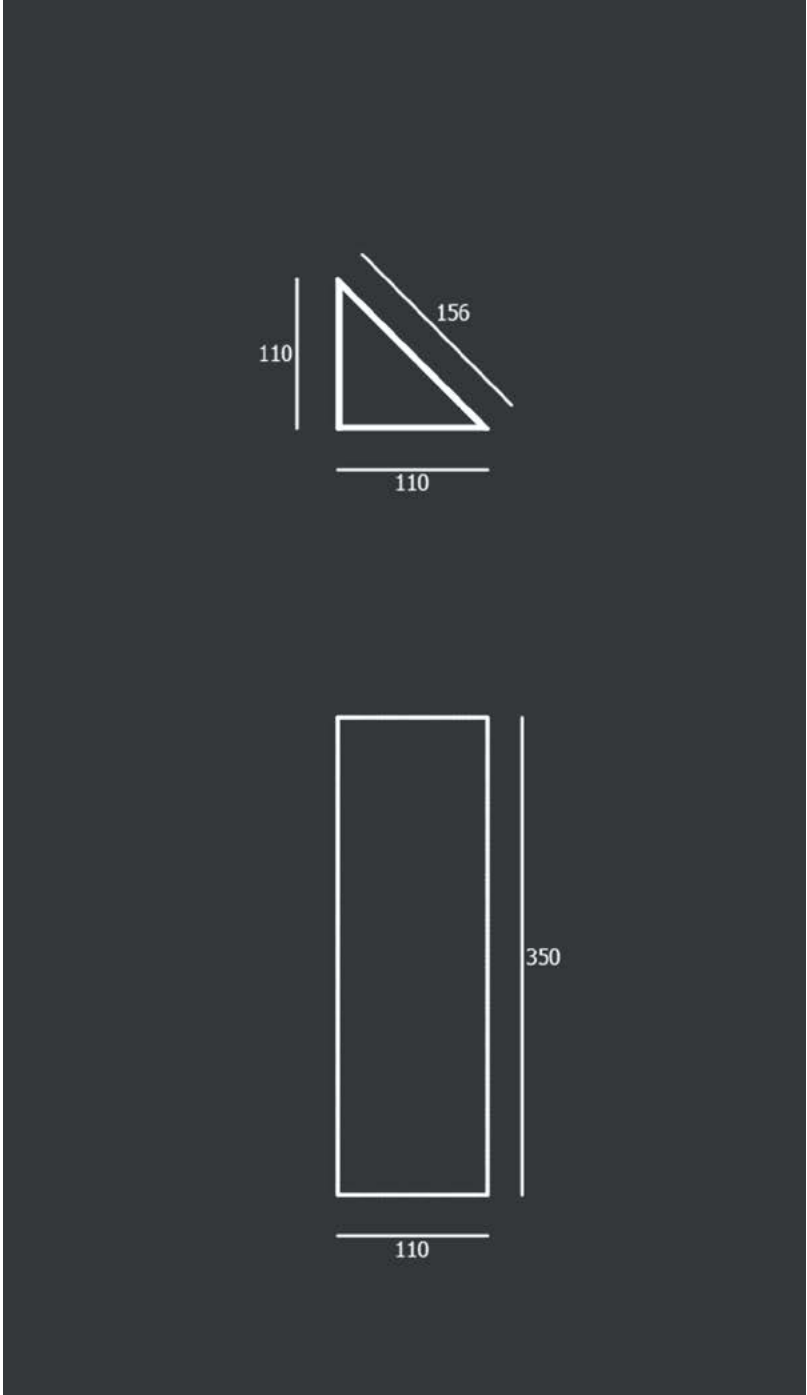

Model. F _ vase

Finishing: lacquered white or black ceramic

Quality: hand - made

Made in Italy