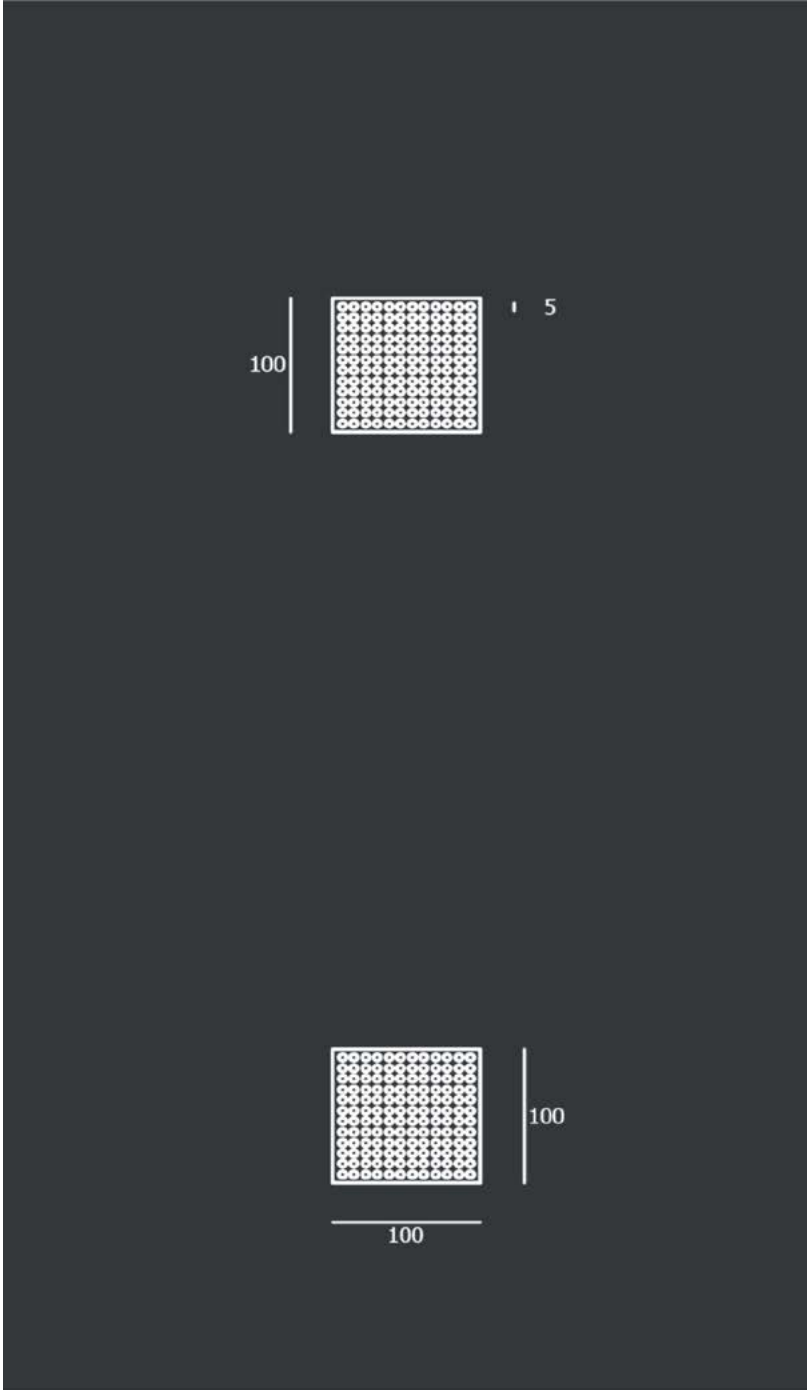

Model. G

Finishing: micro drilled (laser cut) steel sheet, with black acid finishing

Made in Italy