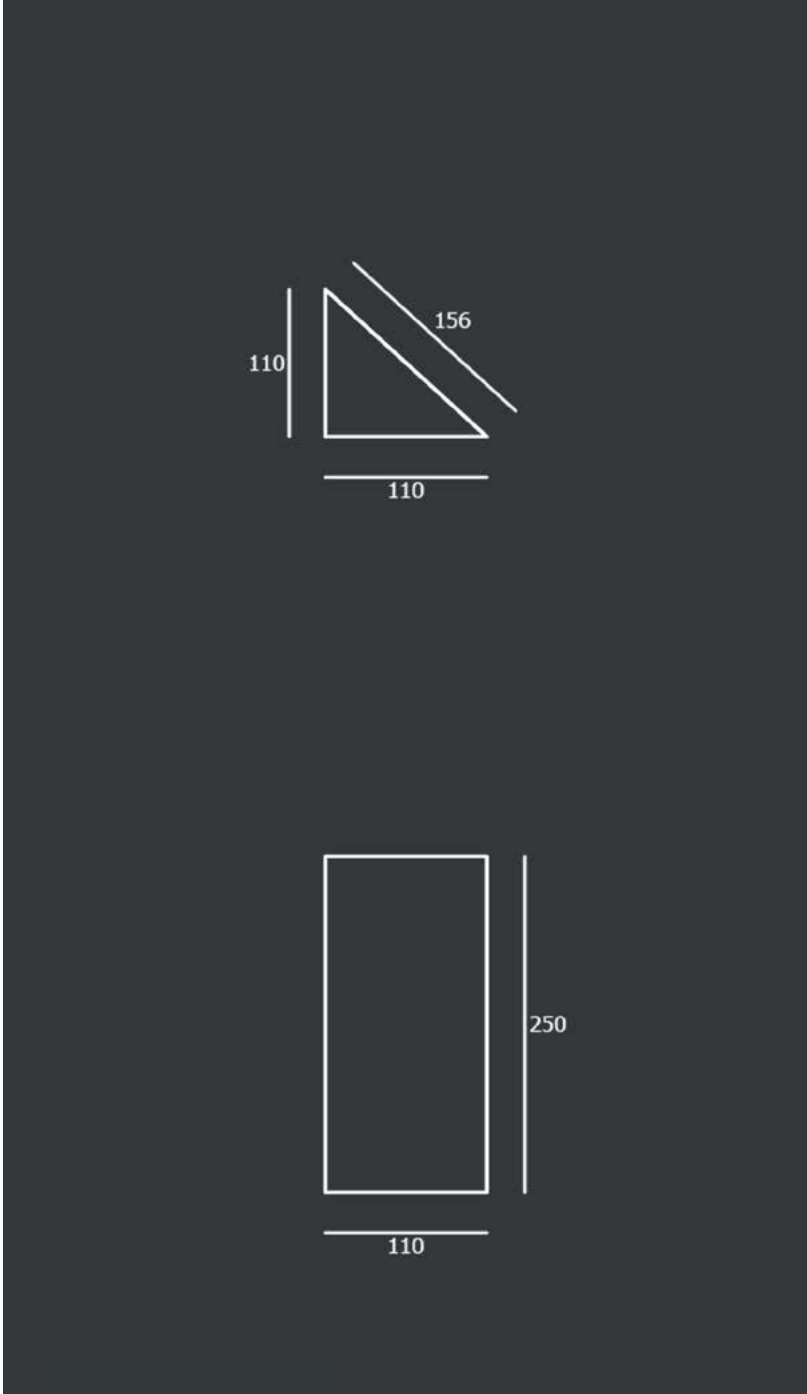

Model. E

Finishing: lacquered white or black ceramic

Quality: hand - made

Made in Italy