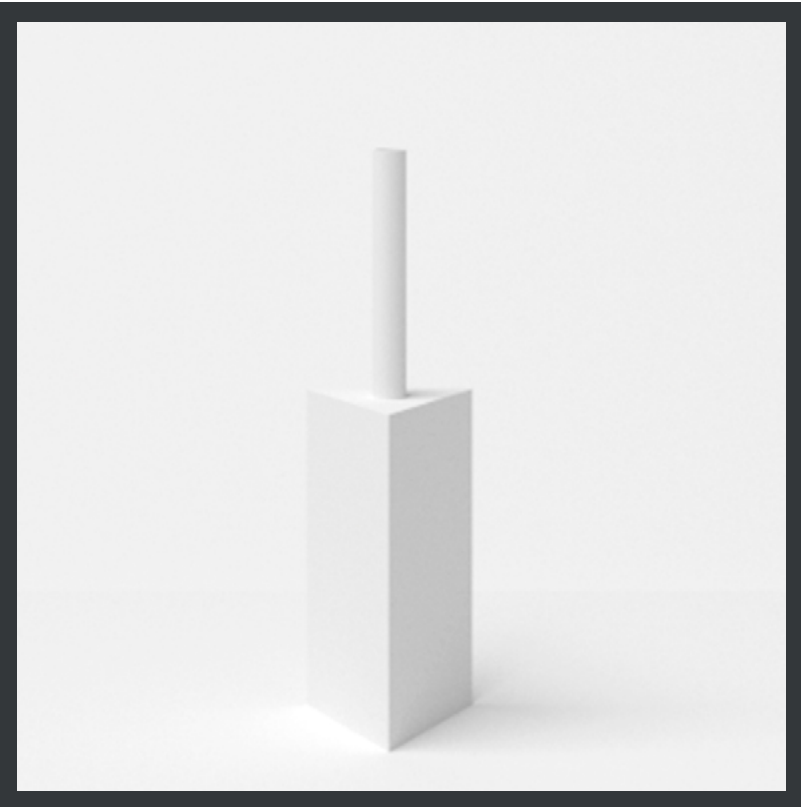

Model. O _ bottle

Finishing: lacquered white or black ceramic

Quality: hand - made

Made in Italy