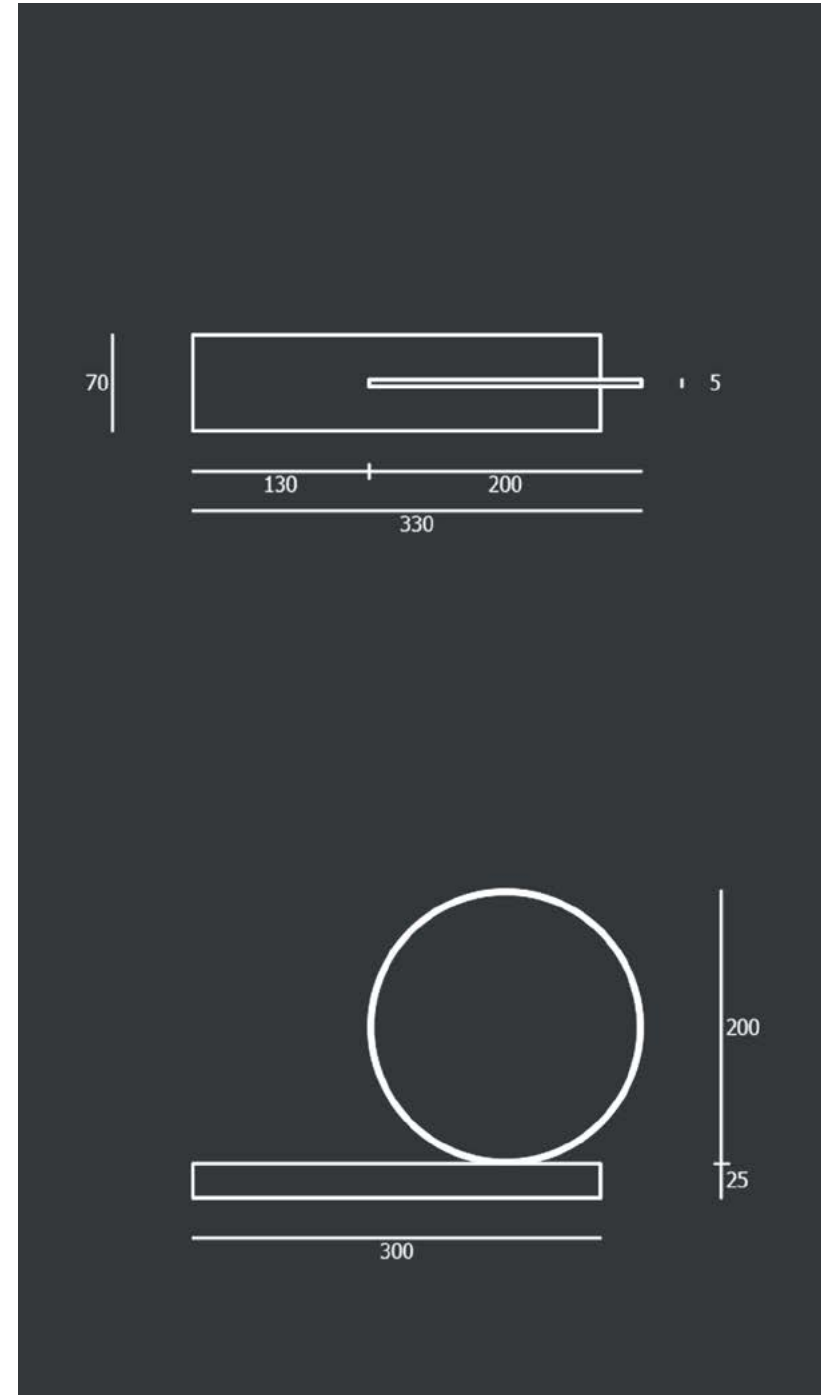

Model. B

Finishing: base in white Carrara Marble or in black Marquinia Marble.
Ring in steel sheet with matt bronzed liquid painting and transparent finish.

Made in Italy