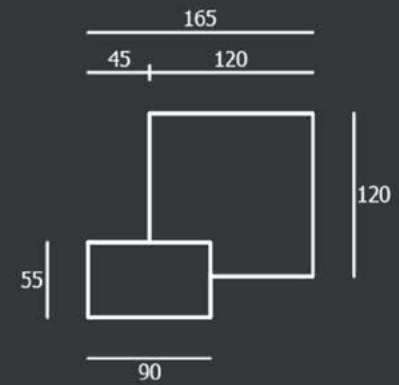

Model. D

Finishing: base in white Carrara Marble or in black Marquinia Marble.
Steel sheet with matt bronzed liquid painting and transparent finish.

Made in Italy