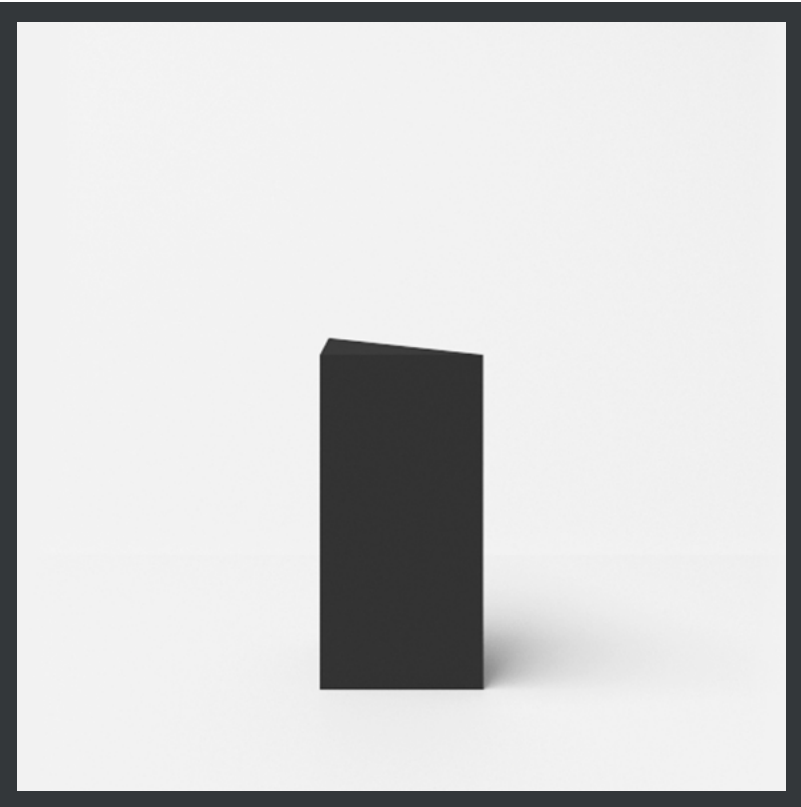

## Model. D

**Finishing:** base in white Carrara Marble or in black Marquinia Marble.  
Steel sheet with matt bronzed liquid painting and transparent finish.

**Made in Italy**

**Model. E**

**Finishing:** lacquered white or black ceramic