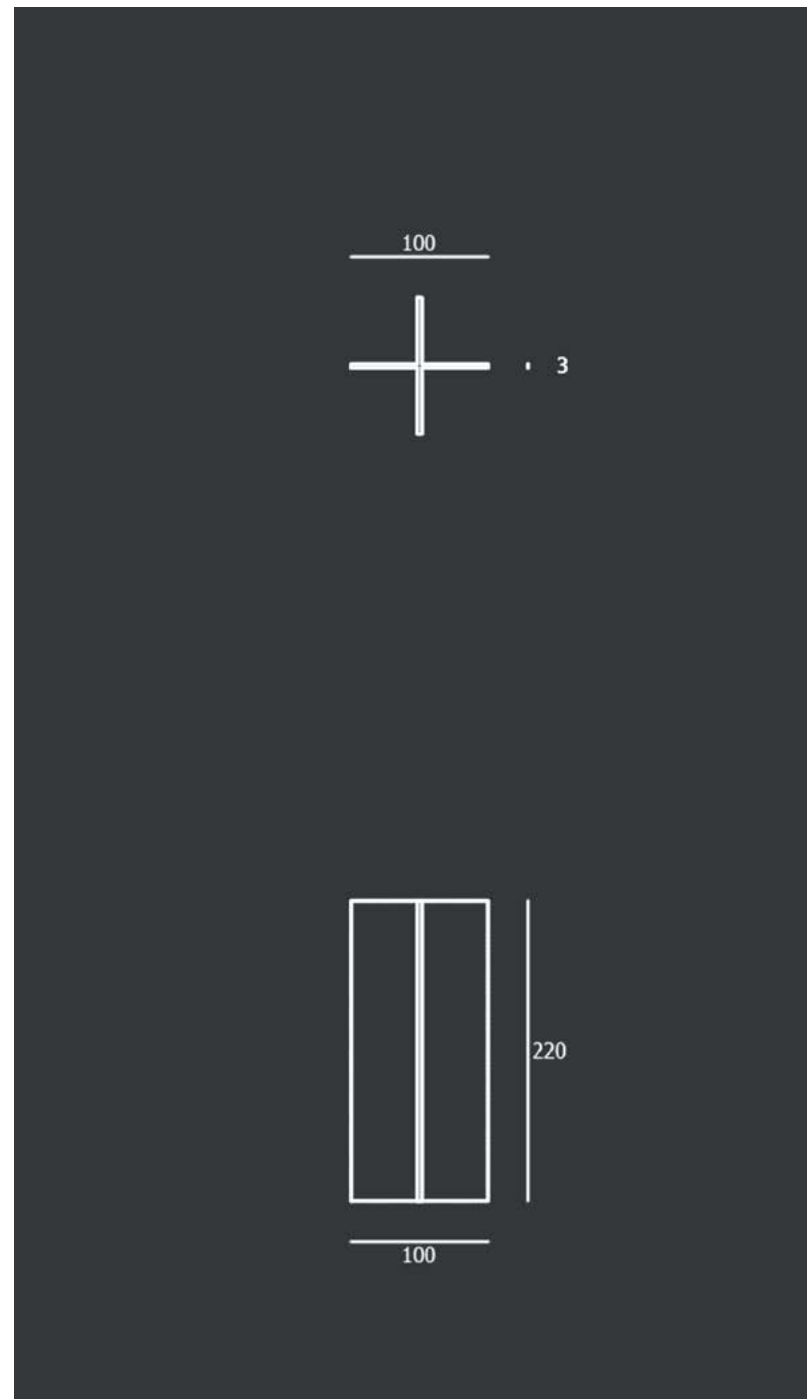

Model. H

Finishing: steel sheet with matt bronzed liquid painting and transparent finish.

Made in Italy