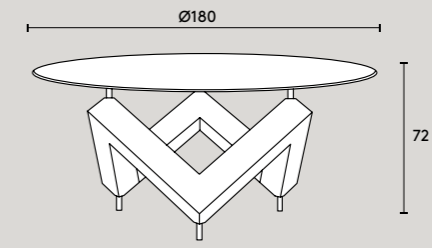

Caratteristiche / Details

Dim: Ø180 x H72 cm

Basamento in frassino verniciato nero opaco / *Base in matt black lacquered ash*

Piano in cristallo extrachiaro temperato / *Extra-bright tempered cristal top*