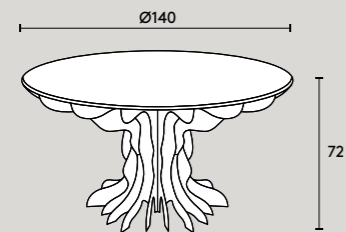

M1

Caratteristiche / Details

Cuscini in piuma e memory foam, telaio con profilo in alluminio e cinghie/
Pillows in plume and memory foam, frame with aluminum profile and straps

Elementi / Elements

B130 / B170 / B216 / B256: Elemento base / Basement
SL: Schienale lineare / Linear backrest
SAS SX-DX: Schienale Small angolare SX-DX / Small angular backrest SX-DX
SAL SX-DX: Schienale Large angolare SX-DX / Large angular backrest SX-DX
PLW: Cuscino / Pillow

Technical Details

TALE

Caratteristiche / Details

Dim: Ø140 x H72 cm

Base in multistrato di betulla sagomata /

Shaped plywood birch basement

Piano in cristallo extrachiaro temperato /

Extra-bright tempered glass top

ISOLE

Caratteristiche / Details

Dim: Ø120 x H25 cm

Base conica / Conical basement

ISOLE_1 top in legno con decoro in acciaio inox /

Wood top with inox steel decor

ISOLE_2 top in legno con bassorilievo in legno /