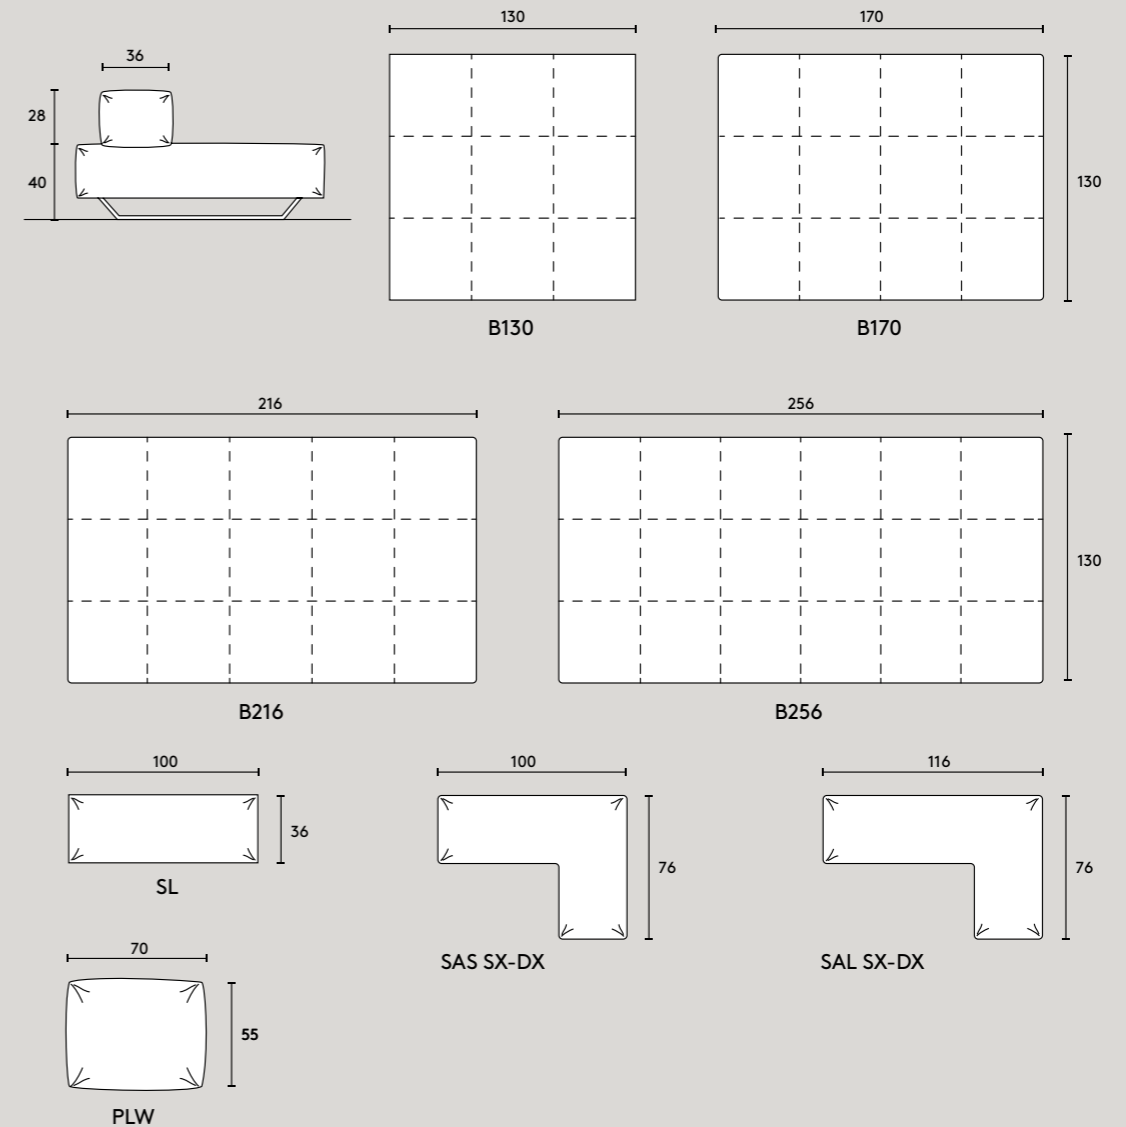

Technical Details

M1

Caratteristiche / Details

Cuscini in piuma e memory foam, telaio con profilo in alluminio e cinghie/
Pillows in plume and memory foam, frame with aluminum profile and straps

Elementi / Elements

B130 / B170 / B216 / B256: Elemento base / Basement
SL: Schienale lineare / Linear backrest
SAS SX-DX: Schienale Small angolare SX-DX / Small angular backrest SX-DX
SAL SX-DX: Schienale Large angolare SX-DX / Large angular backrest SX-DX
PLW: Cuscino / Pillow

Varianti finiture / Finishes options

F1_ Pelle Rustico Nabuk / Leather "Rustico Nabuk": Creta, Seppia, Black, Grigio, Camel, Marrone, Nut, Testa Di Moro

F2_Tessuto Kvadrat / Kvadrat fabric: Divina, Hero, Tonus, Steelcut, Hallingdal