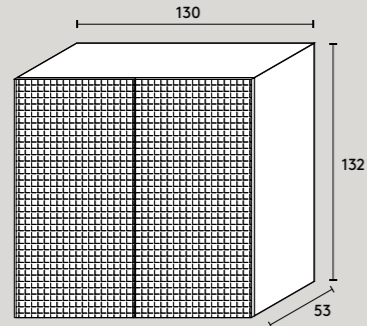

Model: CUZCO_1 - Column
Finishing: Heat-treated brushed larch

Technical Details

Technical Details

ALFAMA_1

Caratteristiche / Details

Dim: L130 x P53 x H132 cm

Top in cristallo retroverniciato / *Back-painted cristal top*
n°1 ripiano centrale in cristallo / *n°1 central cristal shelf*