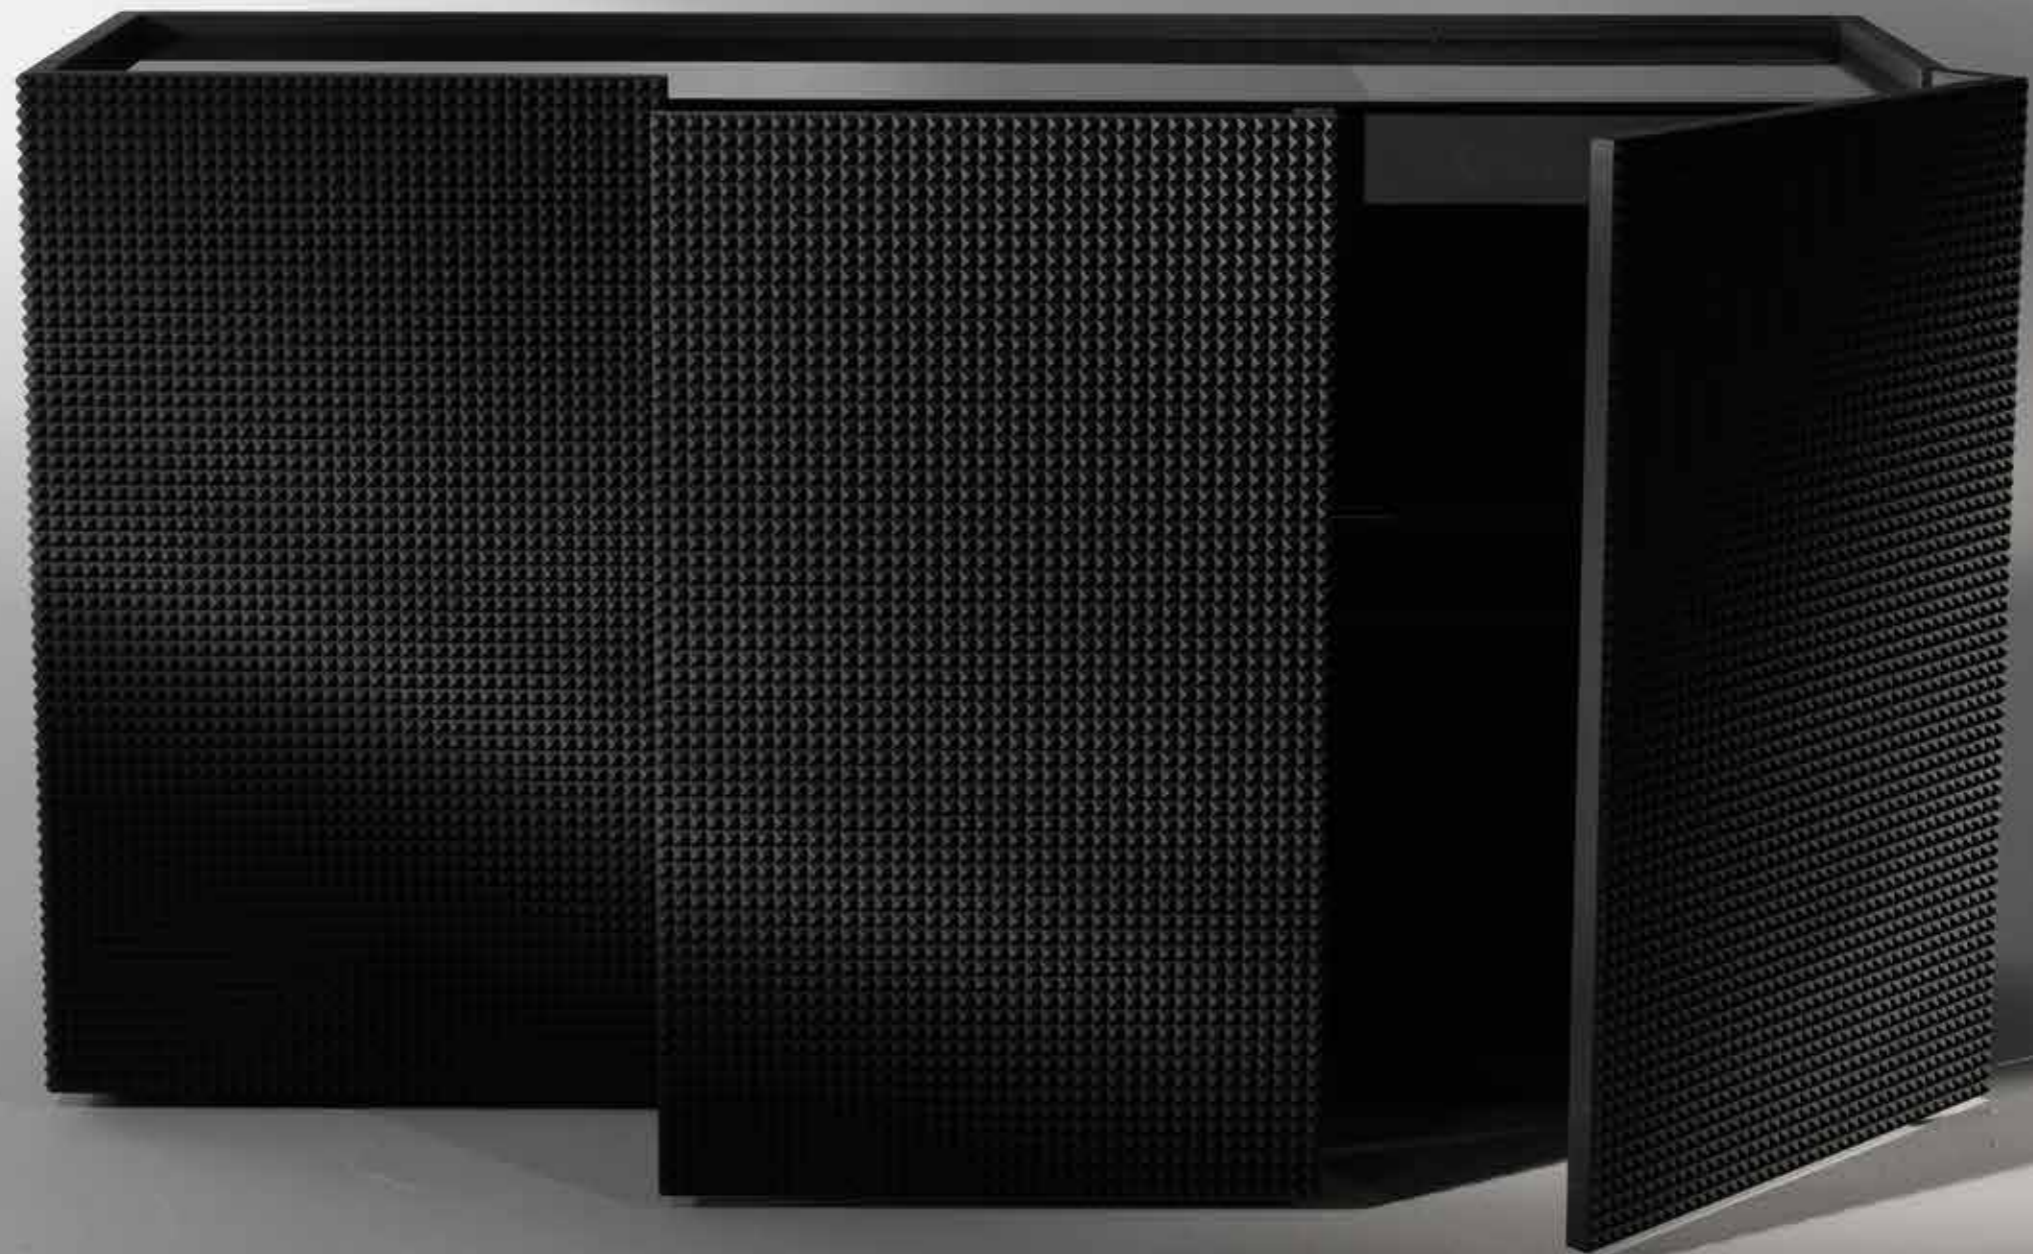

Modello: ALFAMA_2 - Credenza
Finitura: Laccato nero satinato

Model: ALFAMA_2 - Sideboard
Finishing: Black satin laquered