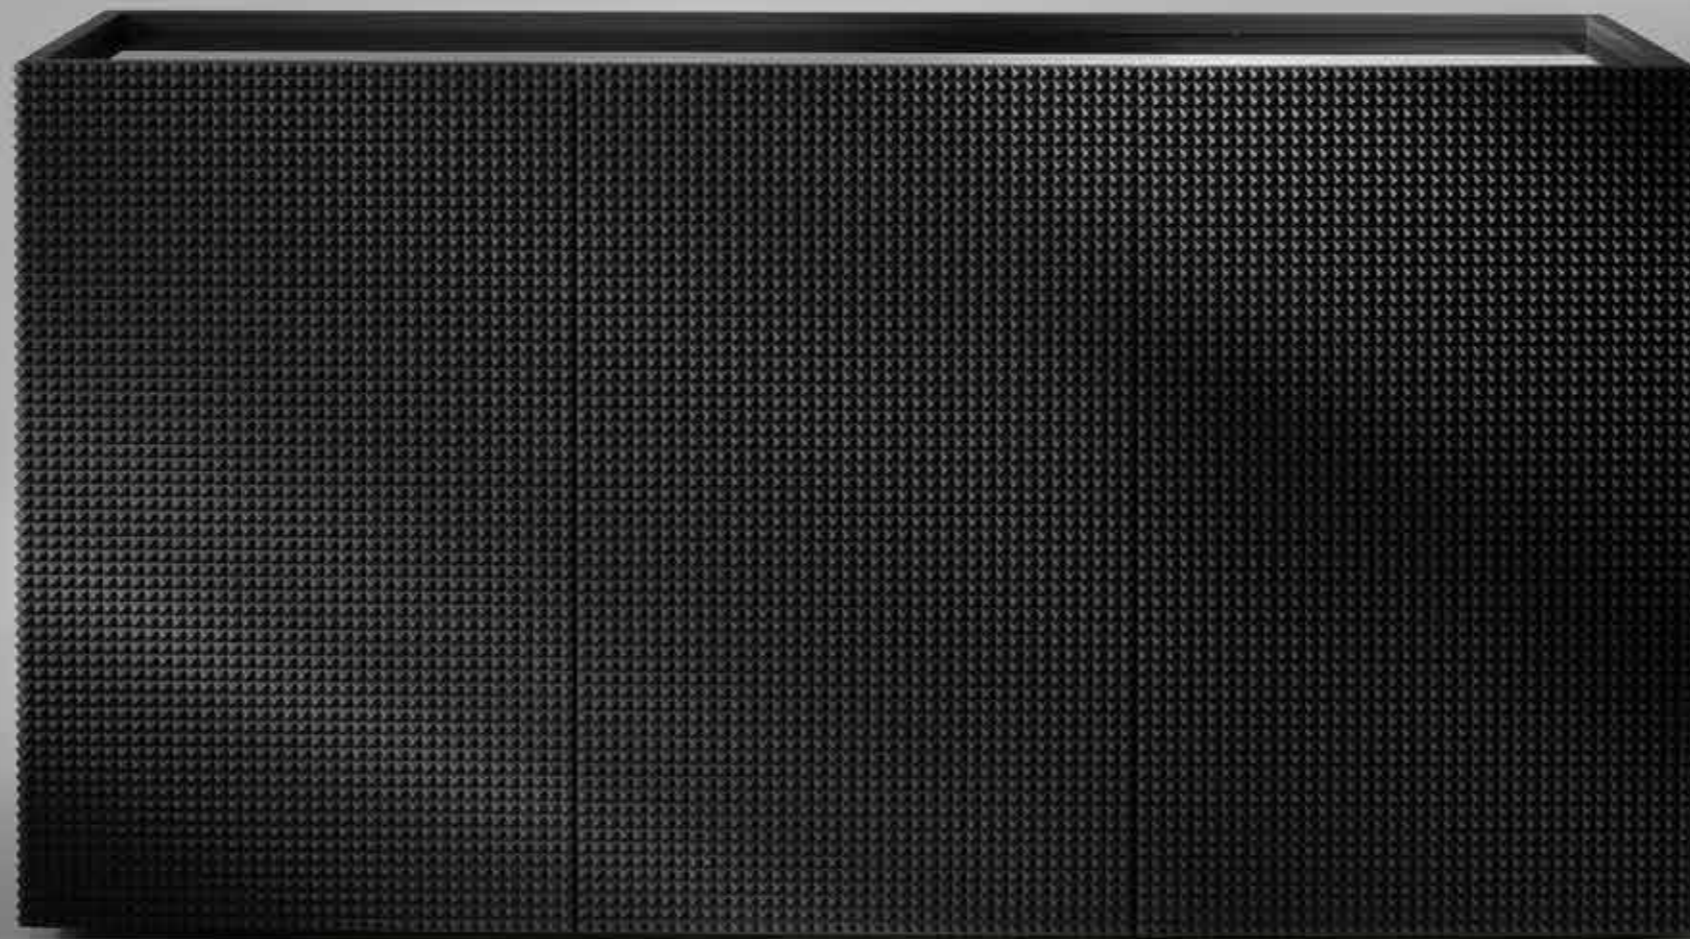

ALFAMA_2

Credenza | Sideboard

Design
Carlo Cumini

Credenza a 2 ante ad apertura sui fianchi ed un cassettone estraibile centrale laccata bianca, nera oppure oro con finitura satinata. Top in vetro retroverniciato con o senza finestra. All'interno come optional sono disponibili cassetti sotto top e cassetti centrali.

Sideboard with 2 doors to open from the sides and a central pull-out drawer in MDF lacquered satin white, black or gold. Top back-painted glass with or without window. Inside optional drawers under top and central drawers.