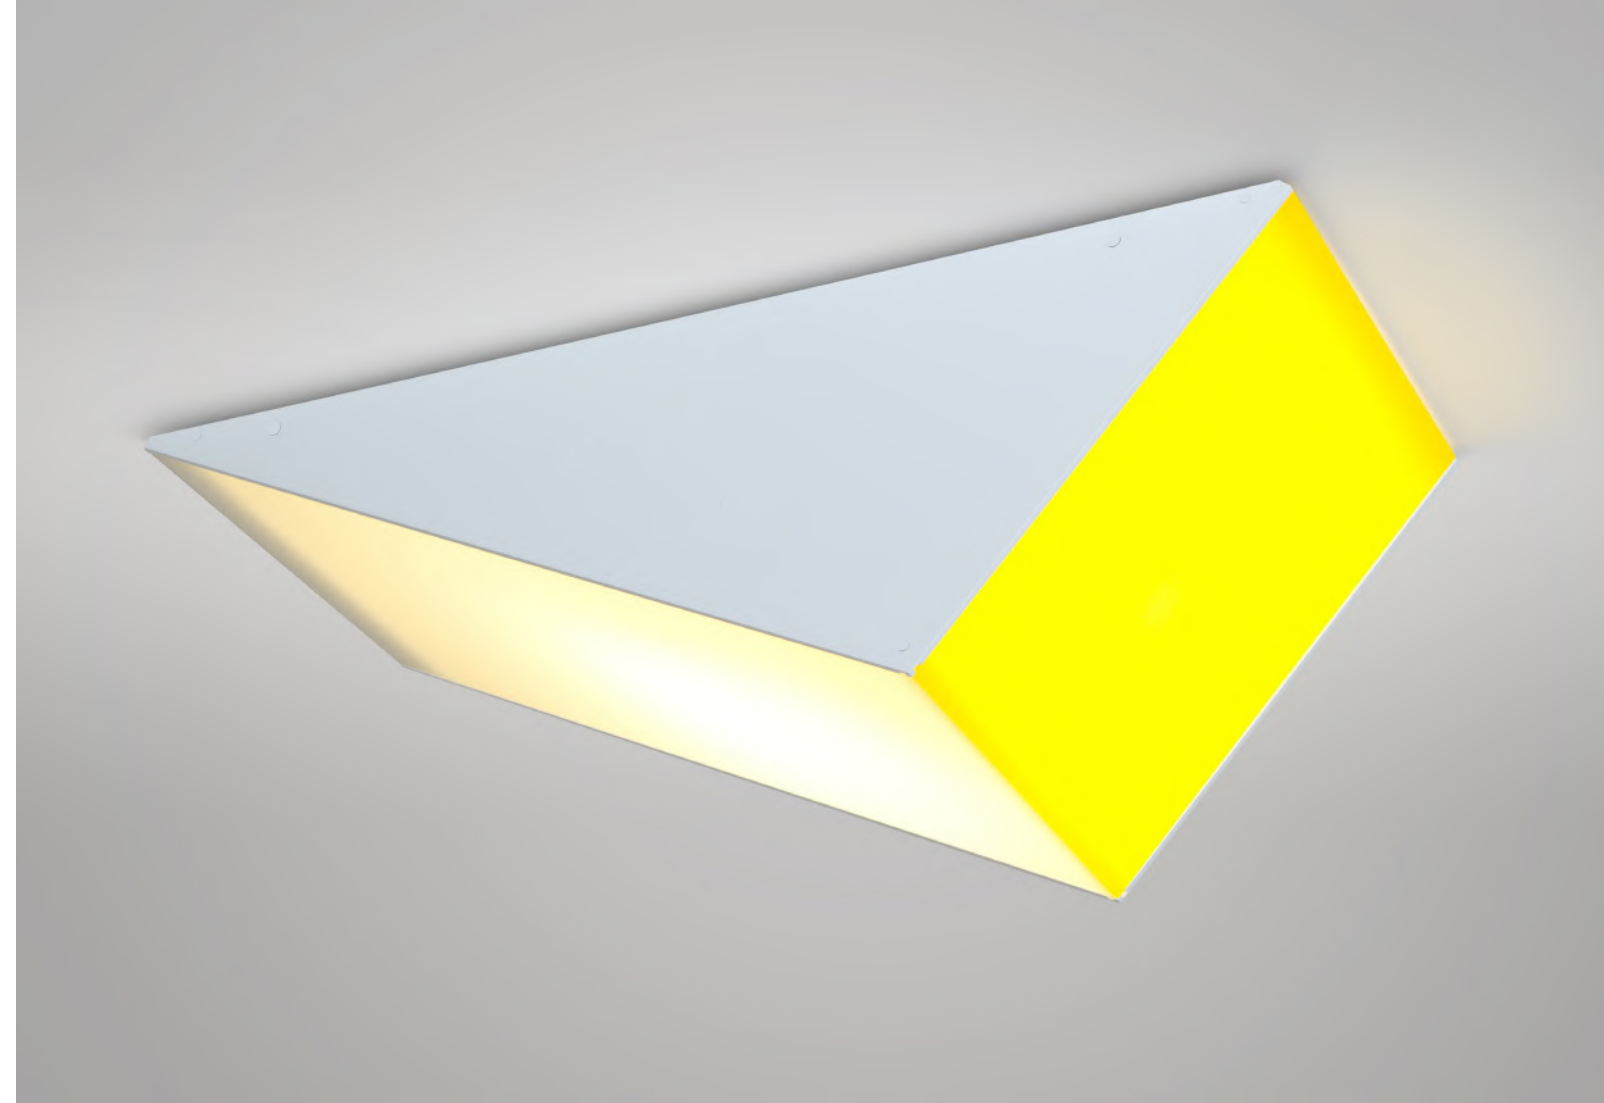

172 SOLID

Material and fabrication:
Powder coated metal and acrylic

This series includes:
172OL-C01 - ceiling light