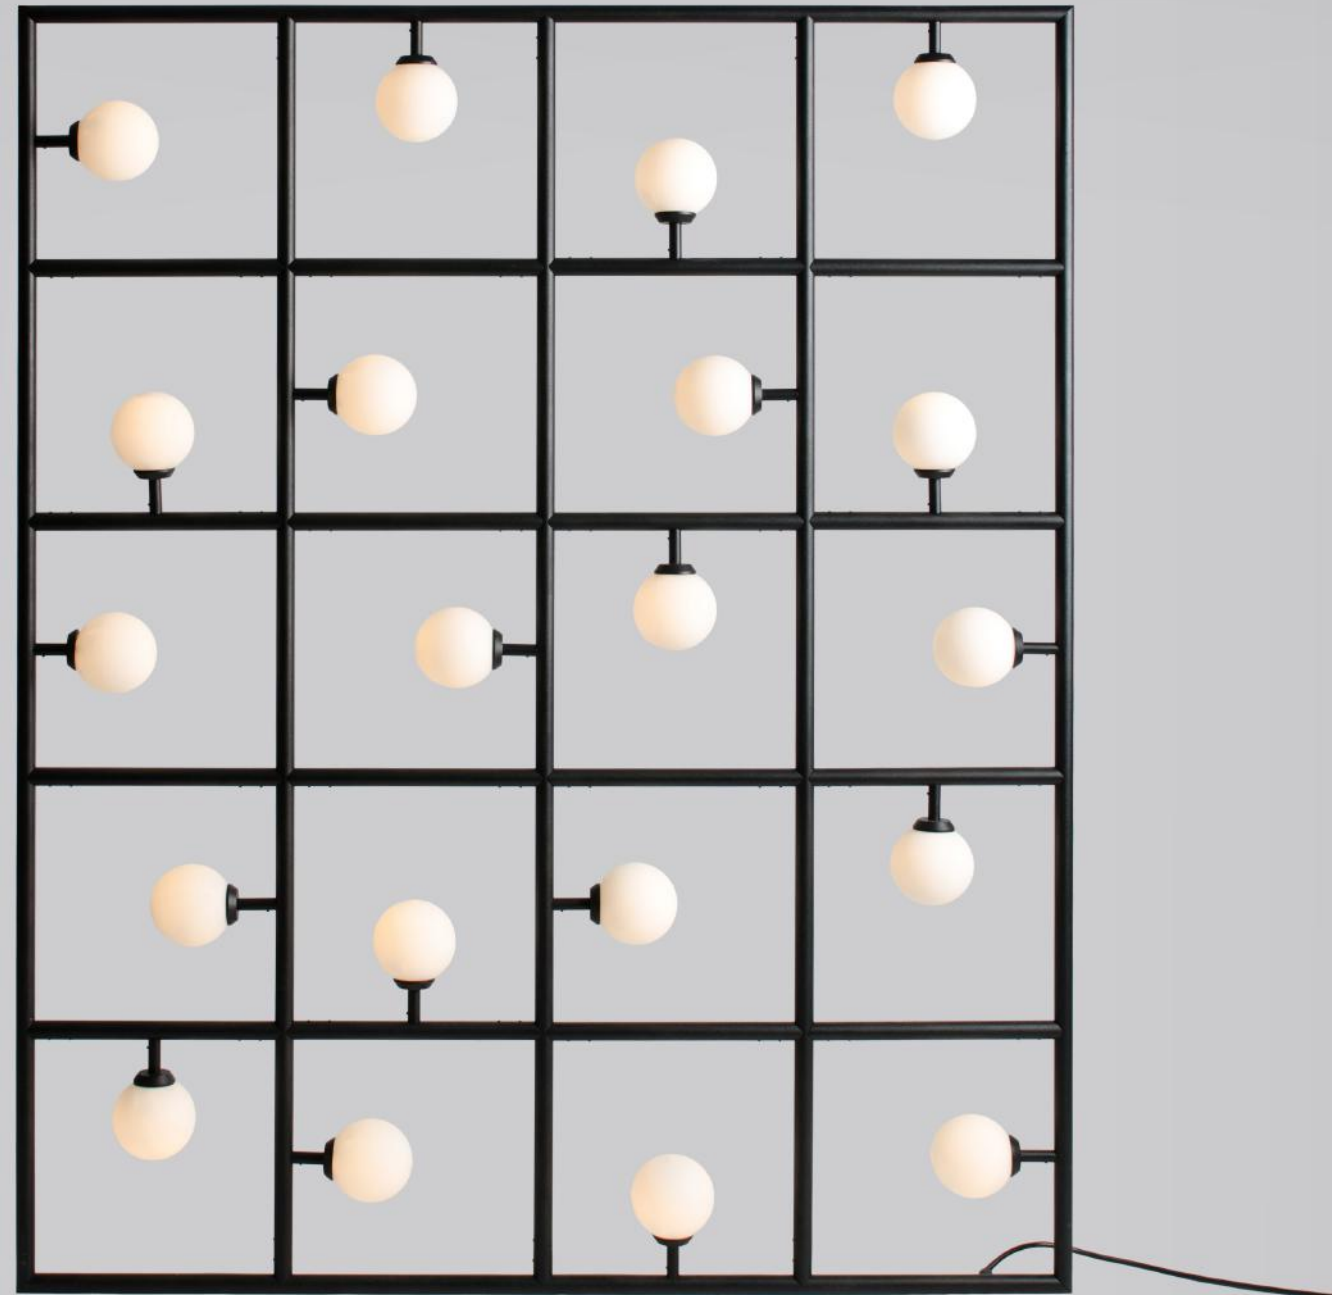

094 SQUARE

Material and fabrication:
Powder coated metal and white glass

This series includes:
094OL-F01 - floor light