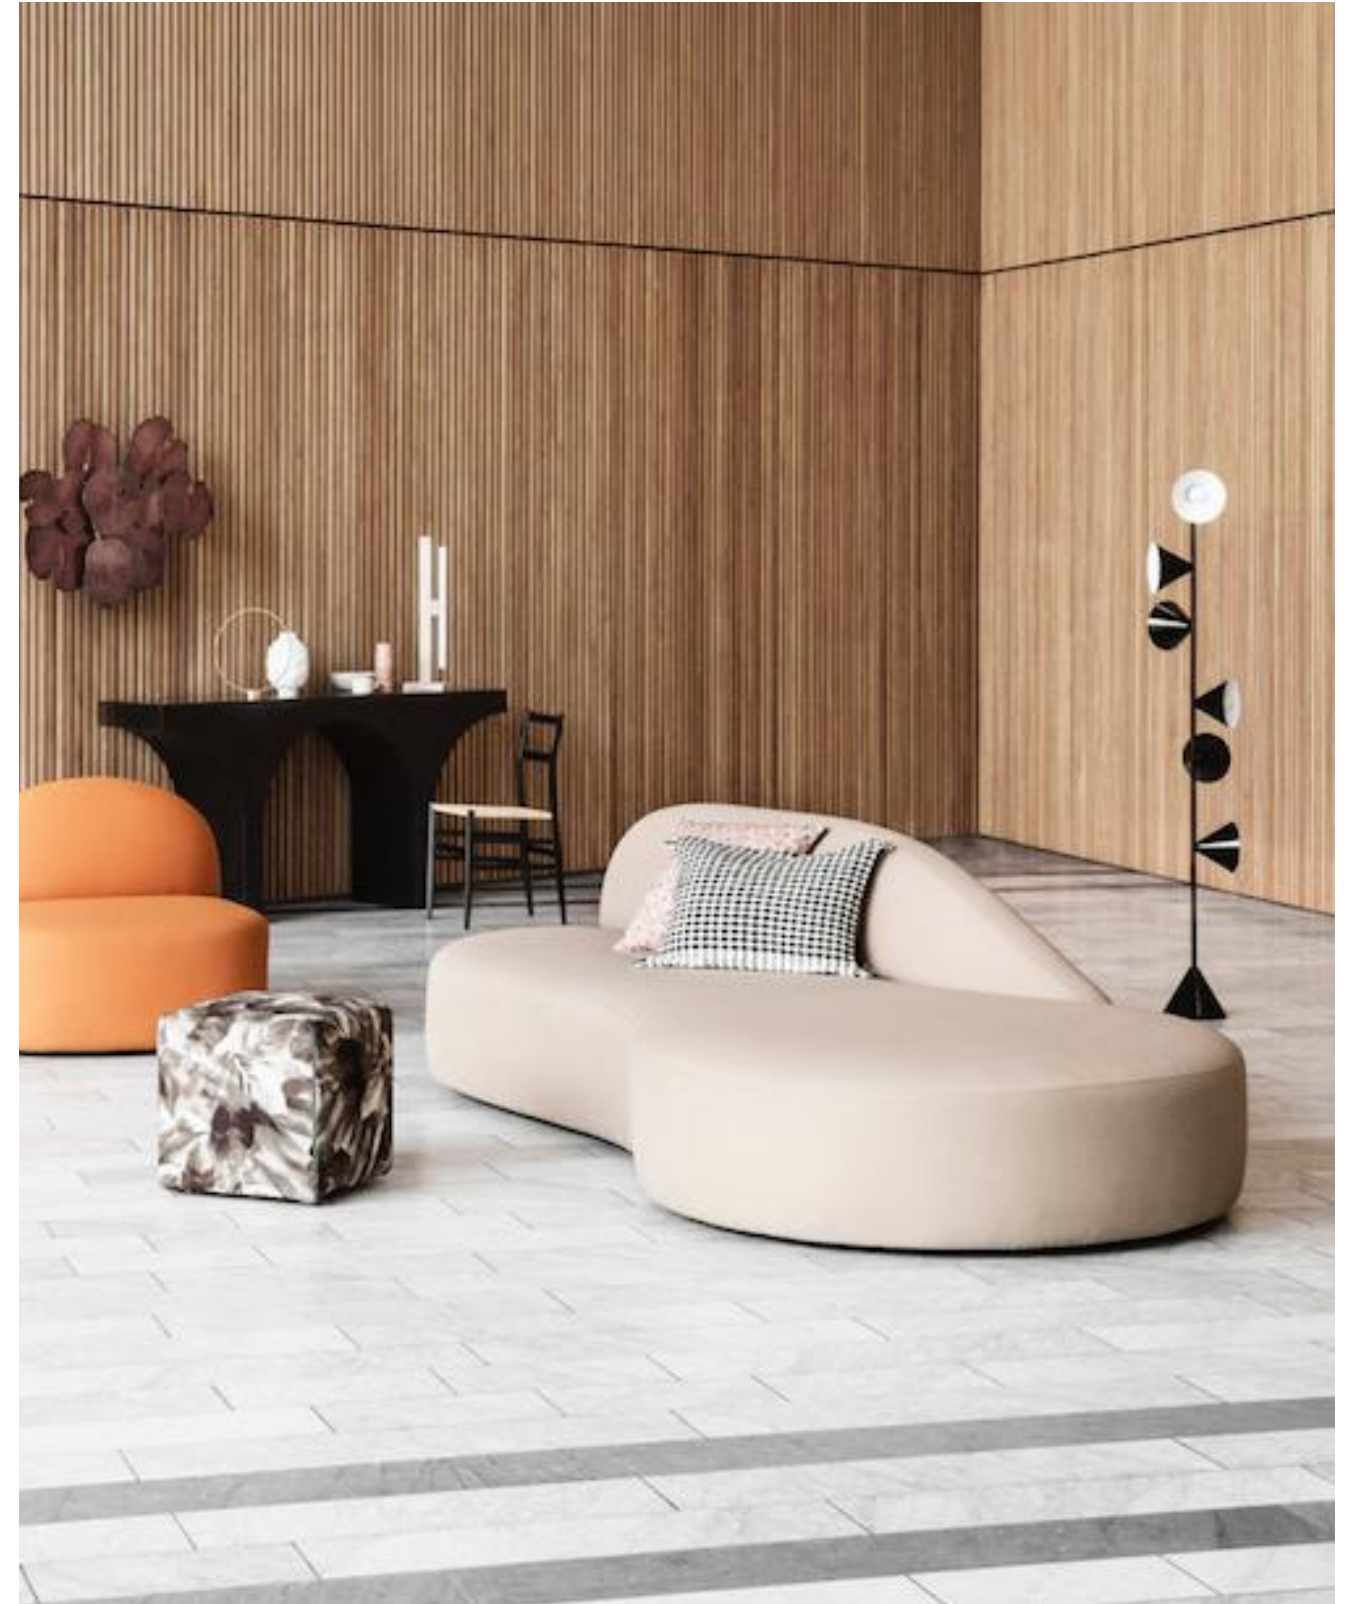

## 071 VERTICAL GLOBE

Material and fabrication:  
Powder coated metal or brushed brass and white glass

This series includes:  
071OL-F01 - floor light  
071OL-F02 - floor light  
071OL-P01 - pendant light  
071OL-P02 - pendant light