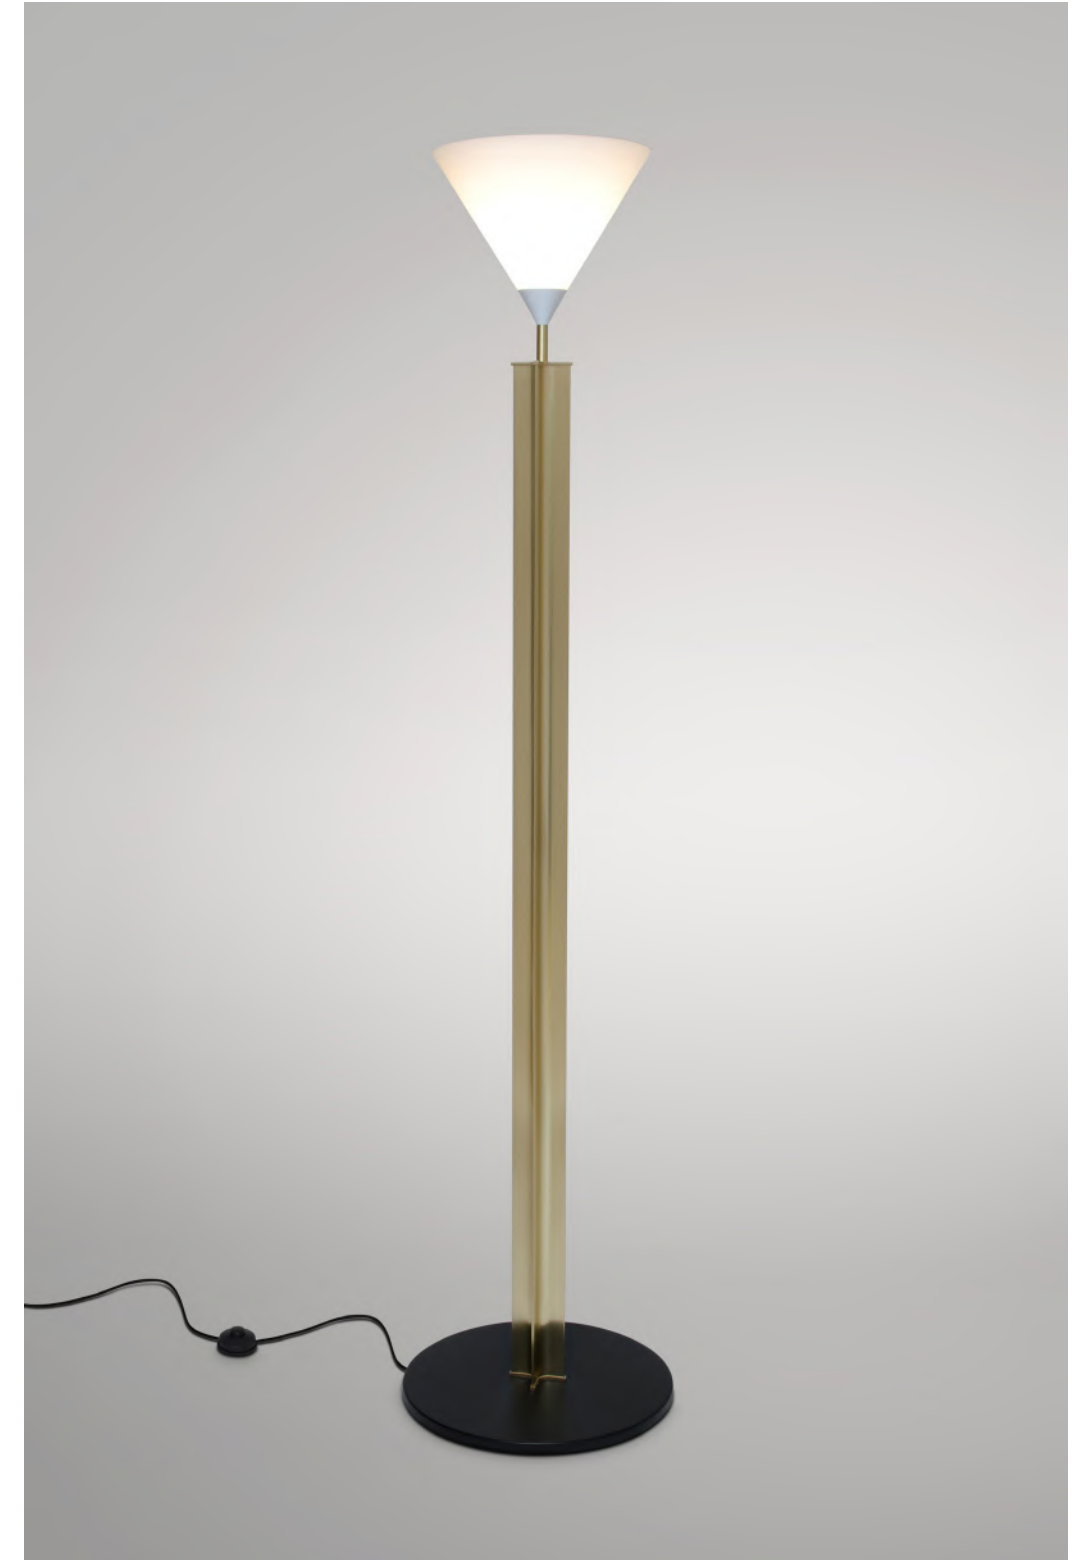

207 COLUMN

Material and fabrication:
Brushed brass and white glass

This series includes:
207OL-D01 - desk light
207OL-F01 - floor light
207OL-F02 - floor light