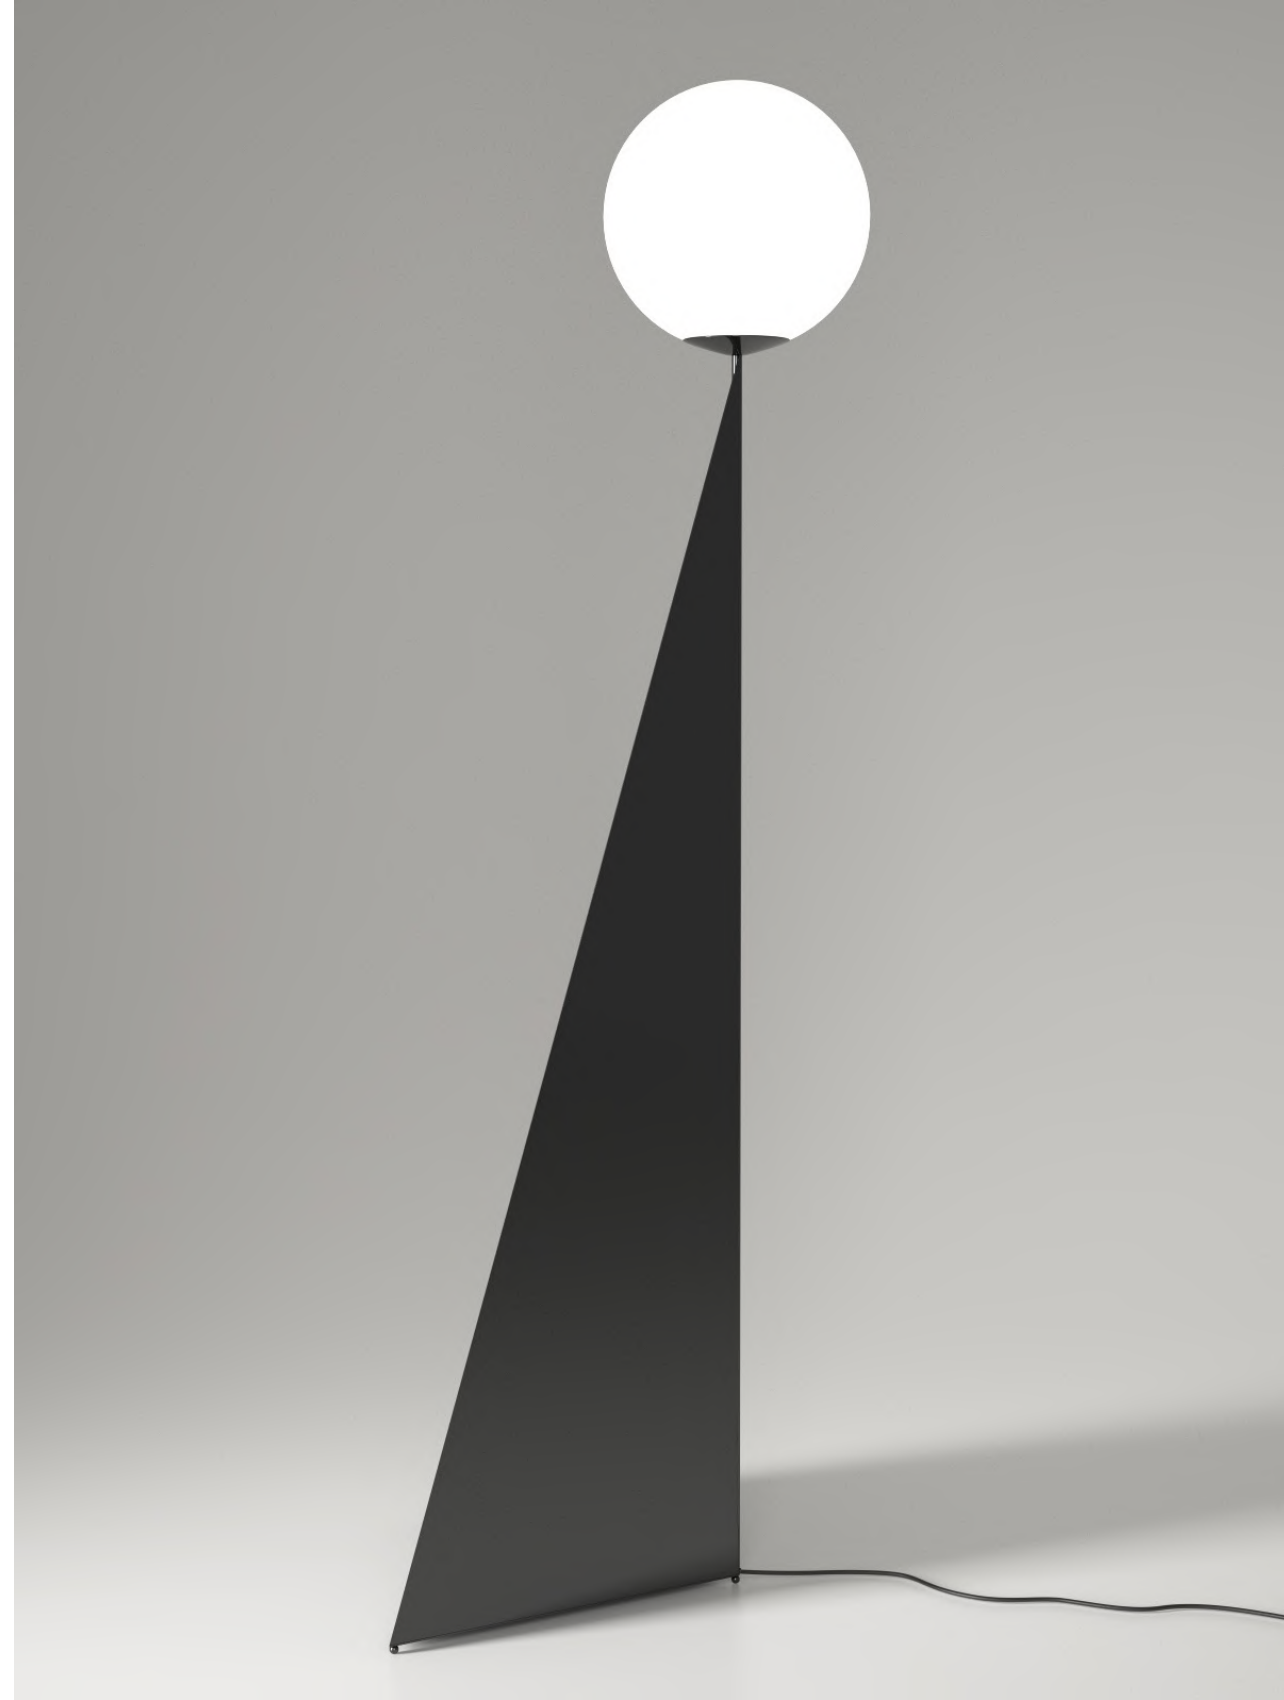

### 172 SOLID

Material and fabrication:  
Powder coated metal and acrylic

This series includes:  
172OL-C01 - ceiling light