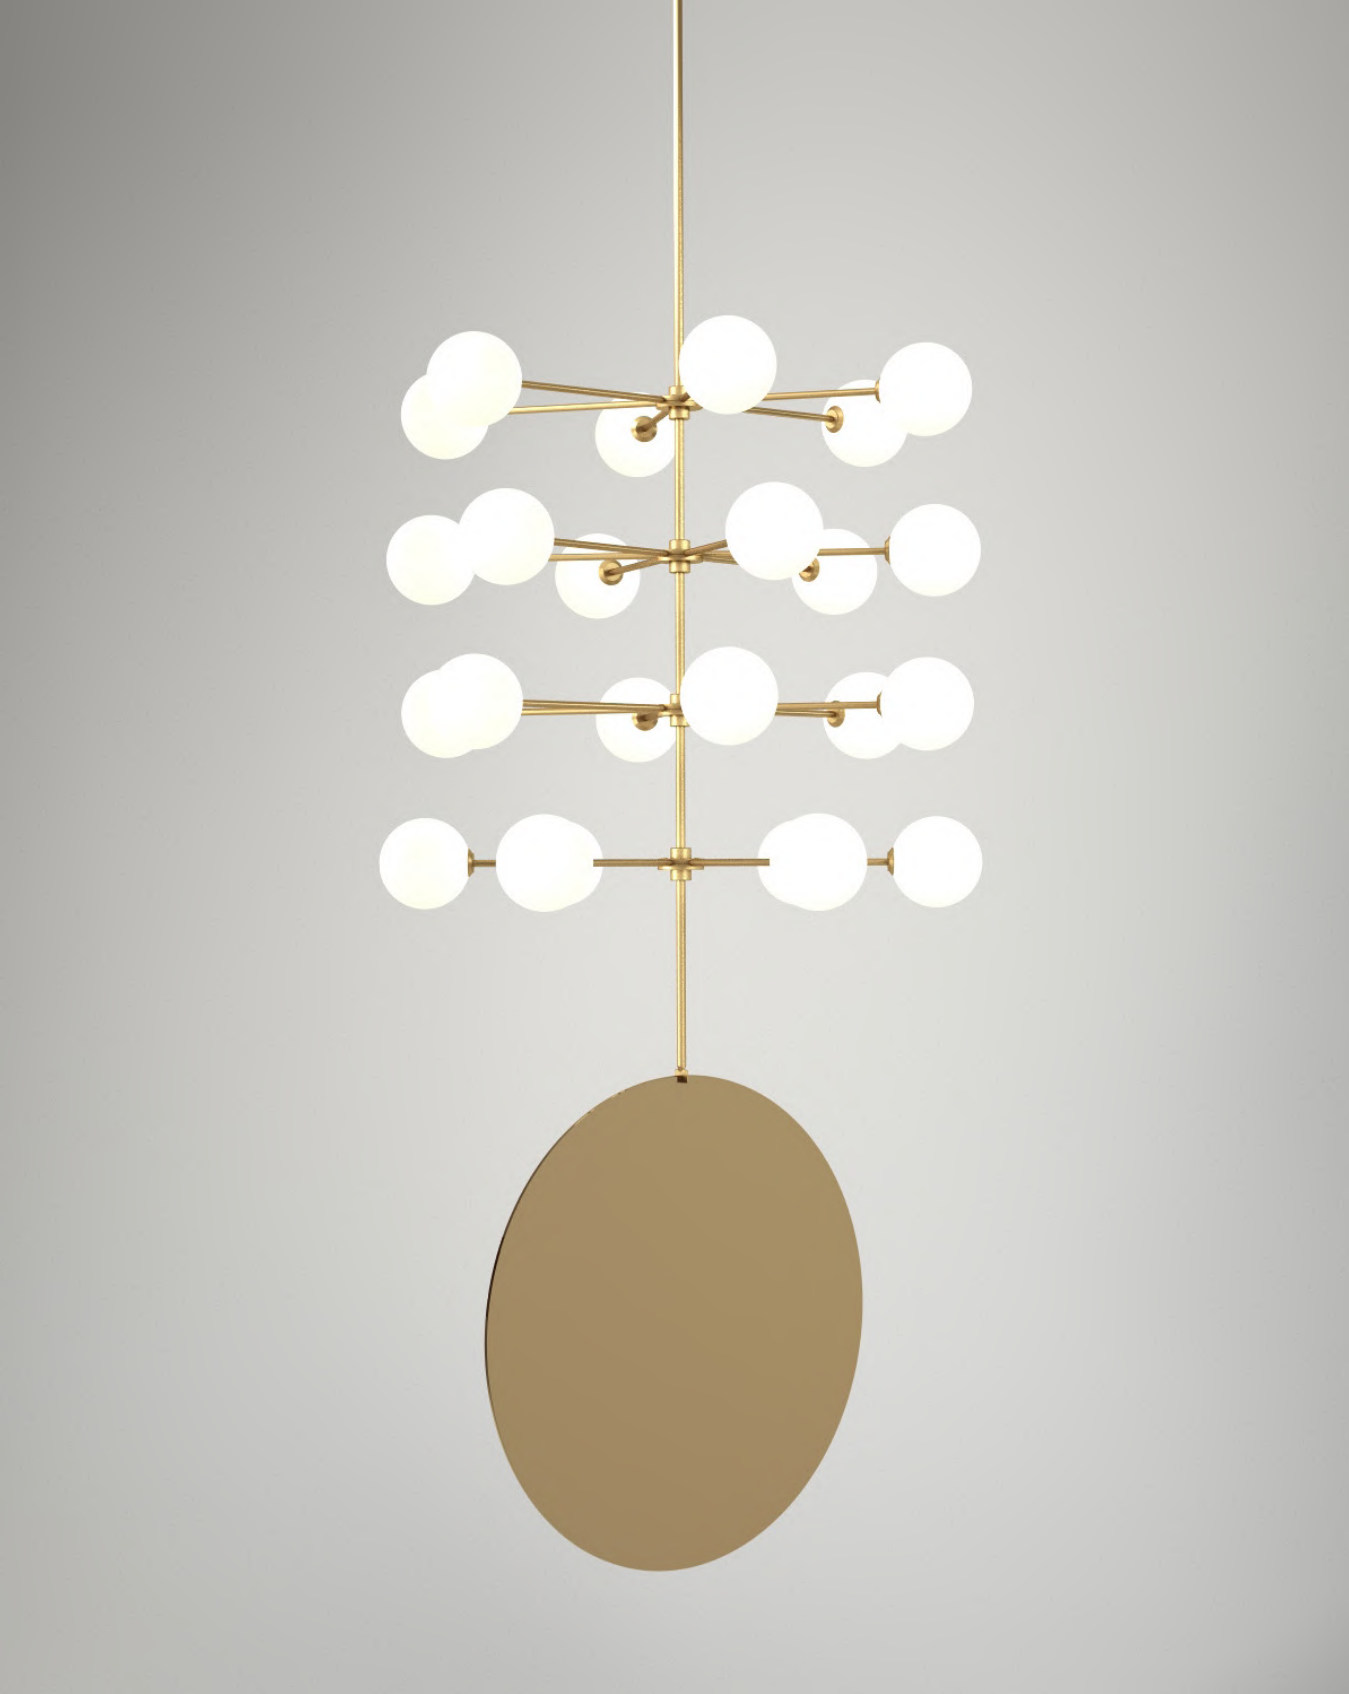

180 EPIC 3

Material and fabrication:
Powder coated metal or brushed brass and white glass

This series includes:
180OL-P01 - pendant light
180OL-P02 - pendant light
180OL-P03 - pendant light
180OL-P04 - pendant light