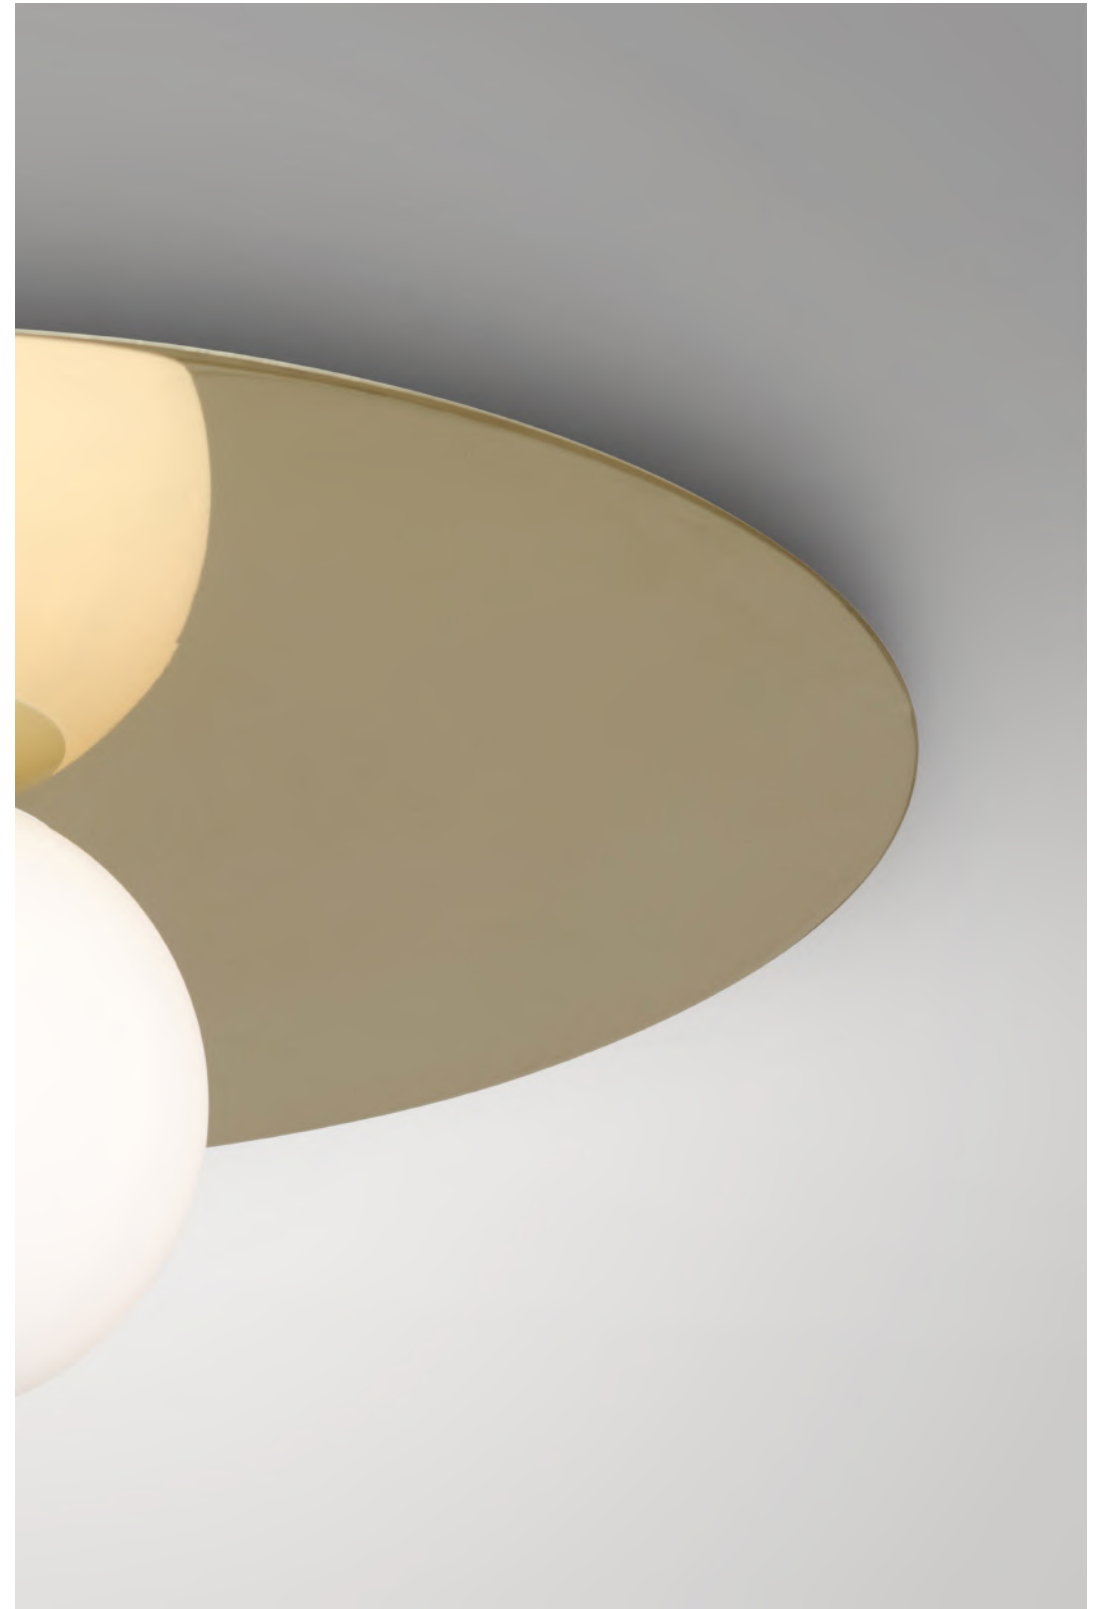

## 173 PLATE AND SPHERE

Material and fabrication:  
Polished brass and white glass

This series includes:  
173OL-C01 - ceiling light  
173OL-C02 - ceiling light  
173OL-C03 - ceiling light  
173OL-C04 - ceiling light