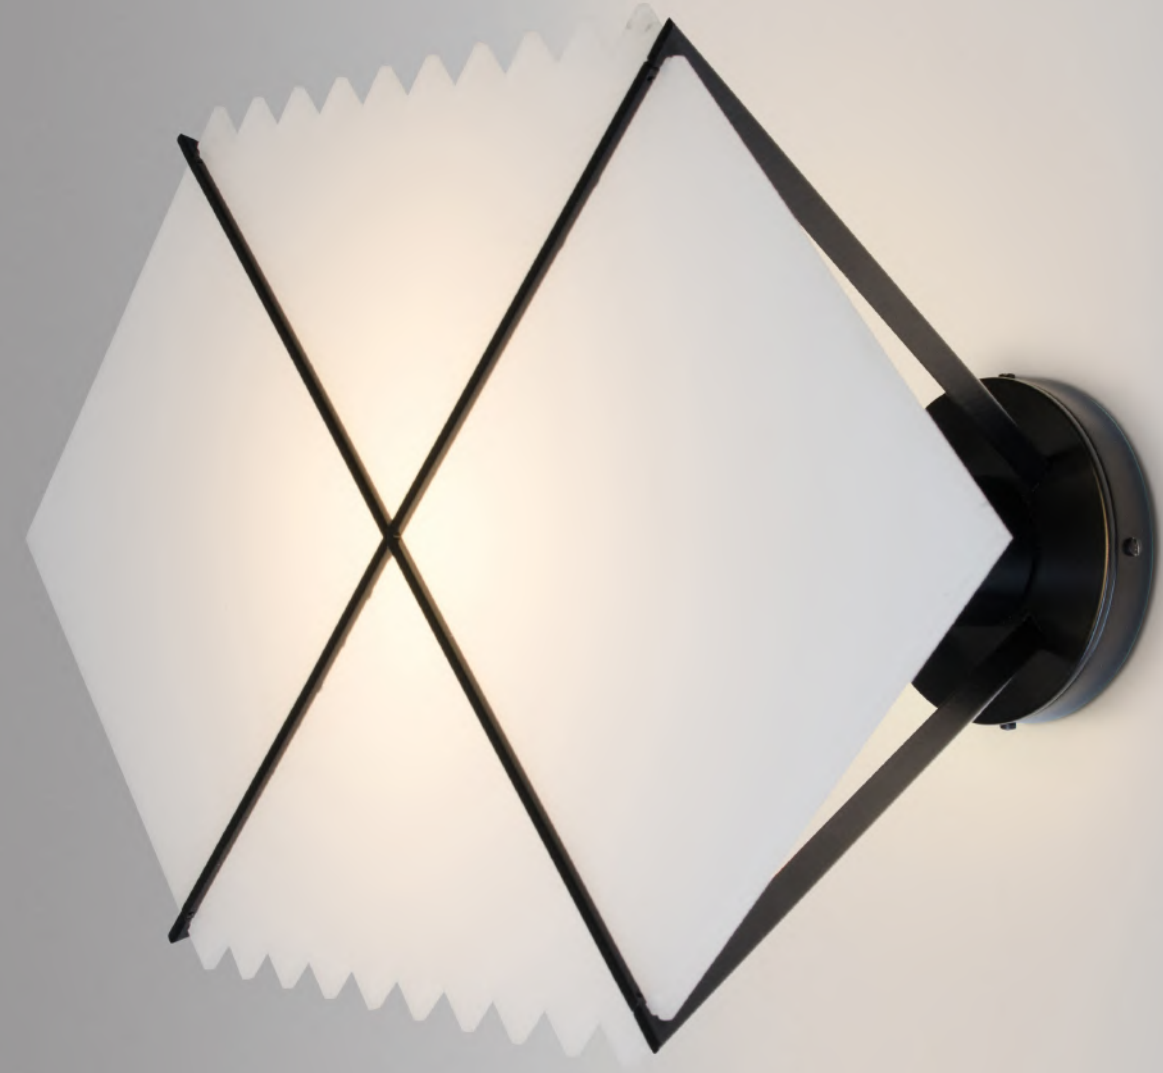

212 BLACK HOLE

Material and fabrication:
Brushed brass, powder coated metal and white glass

This series includes:
212OL-W01 - wall light