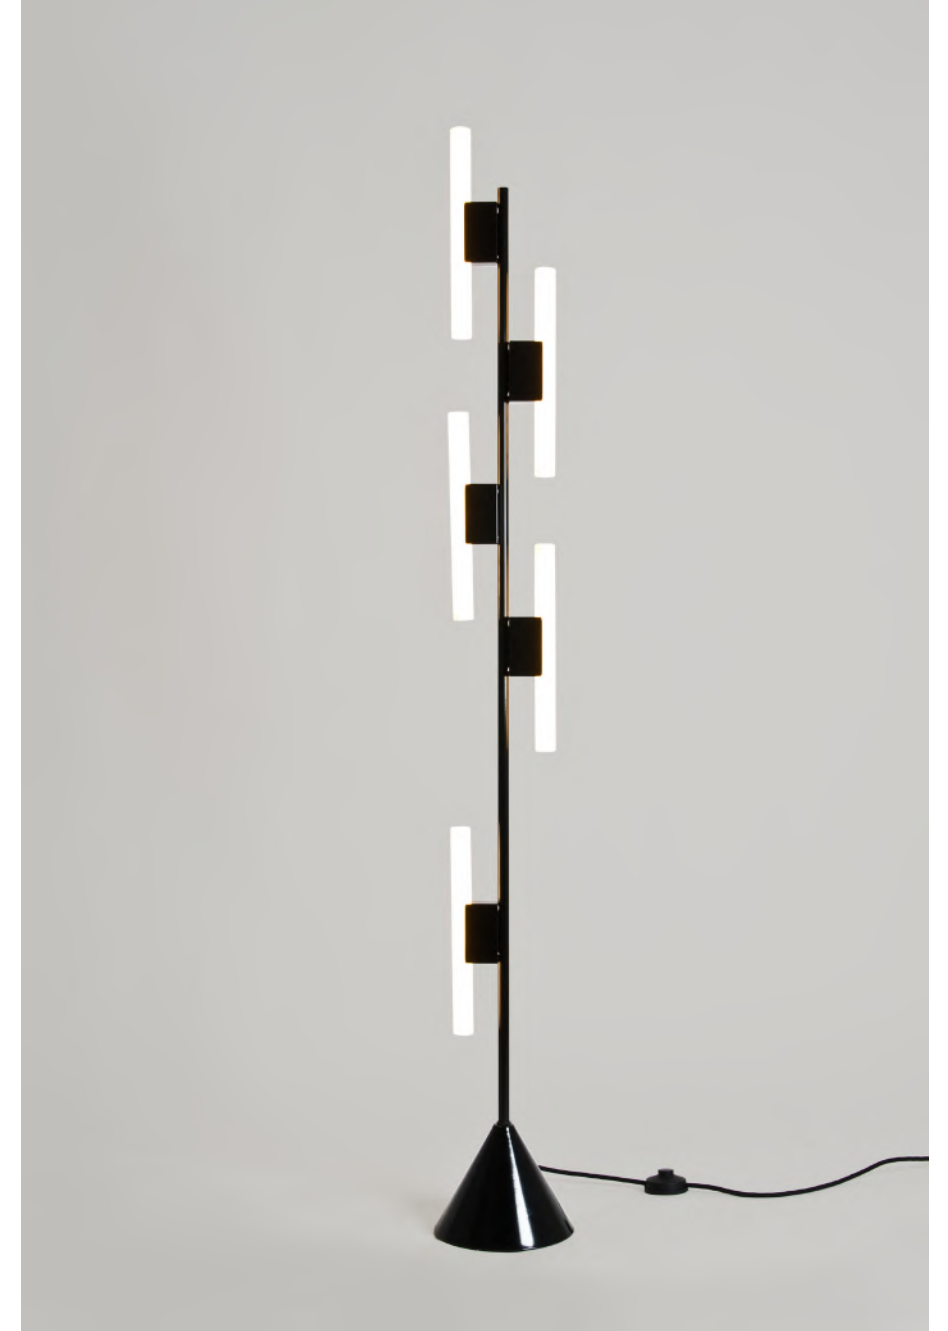

102 FIVE TUBES

Material and fabrication:
Powder coated metal and white acrylic

This series includes:
102OL-F01 - floor light