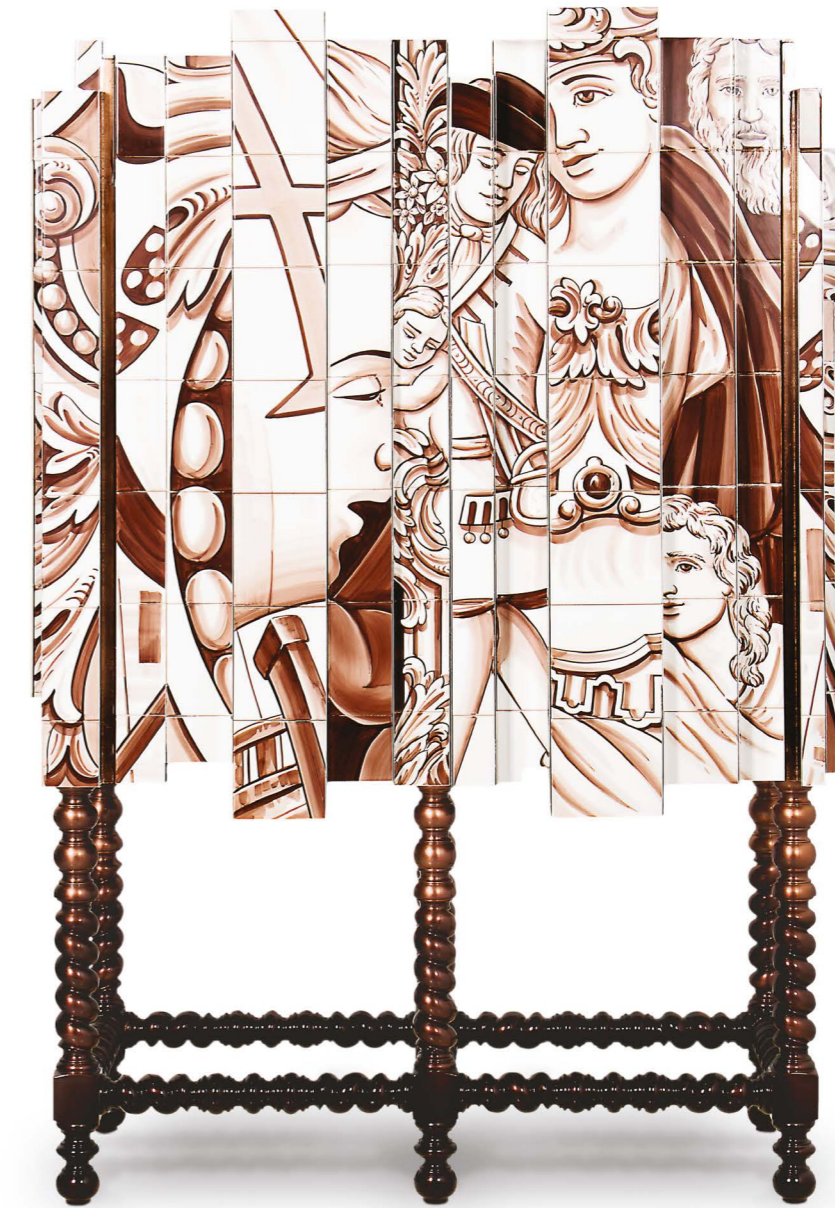

D. HERITAGE cabinet

W 110 cm | 43.3" D 60 cm | 23.6" H 165 cm | 65"

Mahogany, black lacquer, Azulejo (hand painted tiles), mirror.