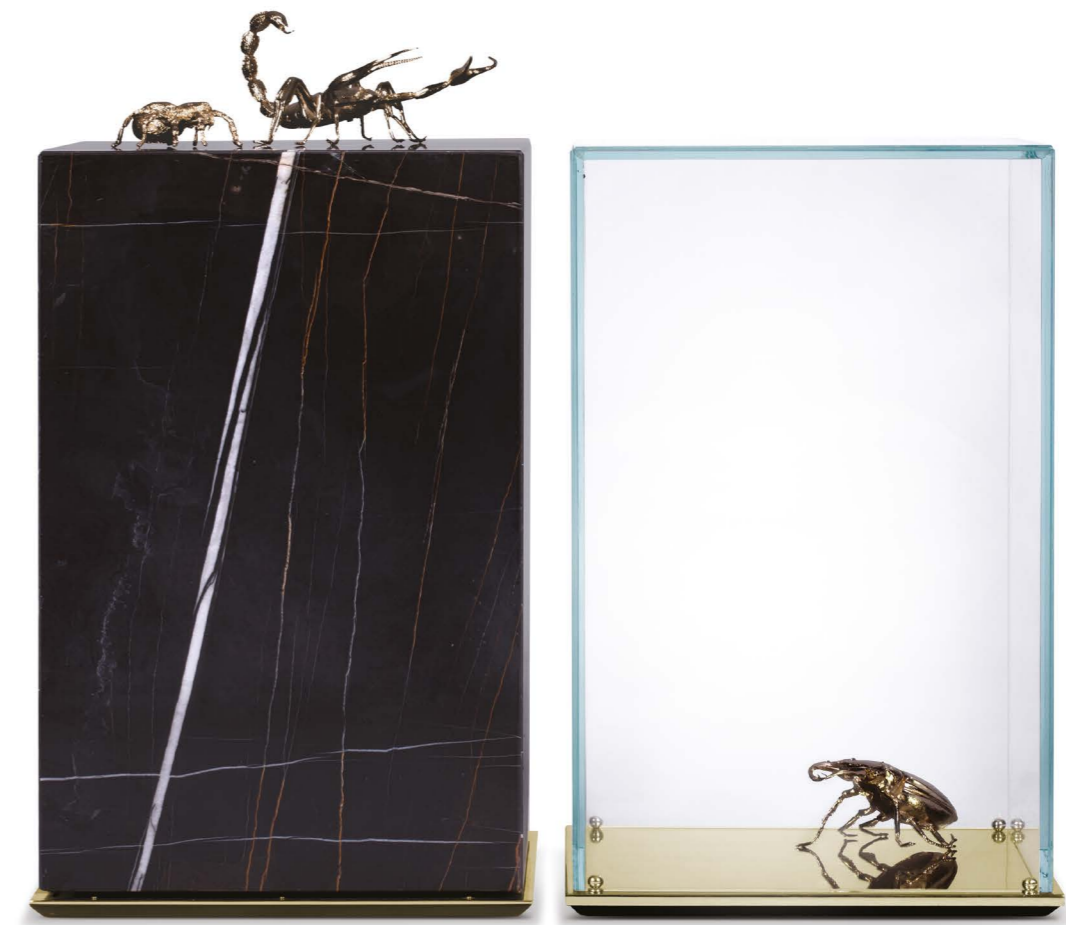

OTTOMAN side table

Ø 45 cm | 17.7" H 65 cm | 25.6"

Wood, silver leaf with translucent blue shade, high gloss varnish.

HUDSON side table

D 40 cm | 15.7" H 45 cm | 17.7"

Mahogany wood, high gloss colored lacquer in black.

SHIELD side table

D 67 cm | 26.4" H 73 cm | 28.7"

Wood, silver leaf with citrine blue shade, high gloss varnish.

STONEHENGE side table

W 41,5 cm | 16.3" D 41,5 cm | 16.3" H 46 cm | 18.3"
Polished stainless steel, marble stone.

METAMORPHOSIS side table

W 36 cm | 14.1" D 36 cm | 14.1" H 56 cm | 22"

Glass, gold plated brass, casted brass, marble, wood. Decorative elements in gold plated brass.

NEWTON side table

D 40 cm | 15.7" H 47 cm | 18.5"