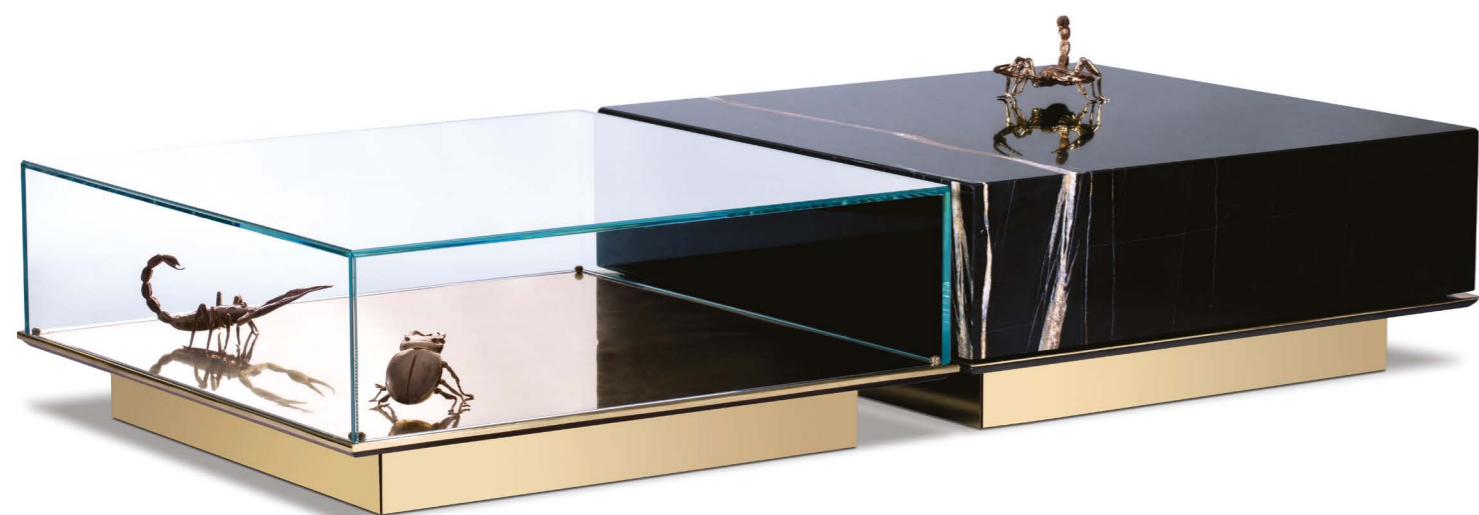

LAPIAZ POPLAR center table

W 115 cm | 45.3" D 85 cm | 33.5" H 26,5 cm | 10.4"
Polished brass and poplar root veneer.

LAPIAZ center table

W 115 cm | 45.3" D 85 cm | 33.5" H 26,5 cm | 10.4"
Polished brass and polished stainless steel.

LAPIAZ BLACK Center Table & SYMPHONY sideboard | Project by Cochet by Pais - Paris, France

LAPIAZ OVAL center table

W 115 cm | 45.2" D 70 cm | 27.5" H 33,5 cm | 13.1"
Polished brass and polished stainless steel.

LAPIAZ OVAL WALNUT center table

W 115 cm | 45.2" D 70 cm | 27.5" H 33,5 cm | 13.1"
Polished brass and walnut veneer.

LAPIAZ OVAL center table | ODETTE sofa | SUPERNOVA chandelier | ANGRA sideboard

EMPIRE WALNUT center table

W 130 cm | 51.2" H 37 cm | 14.6"
Polished brass and wood veneer.

EMPIRE POPLAR center table

W 130 cm | 51.2" H 37 cm | 14.6"
Polished brass and wood veneer.

METAMORPHOSIS center table

1x : W 81 CM | 31.8" D 81 CM | 31.8" H 32 CM | 12.5" // Set of 2x: W 162 CM | 63.7" D 81 CM | 31.8" H 32 CM | 12.5"
Glass, gold plated brass, casted brass, marble, wood. Decorative elements in gold plated brass.