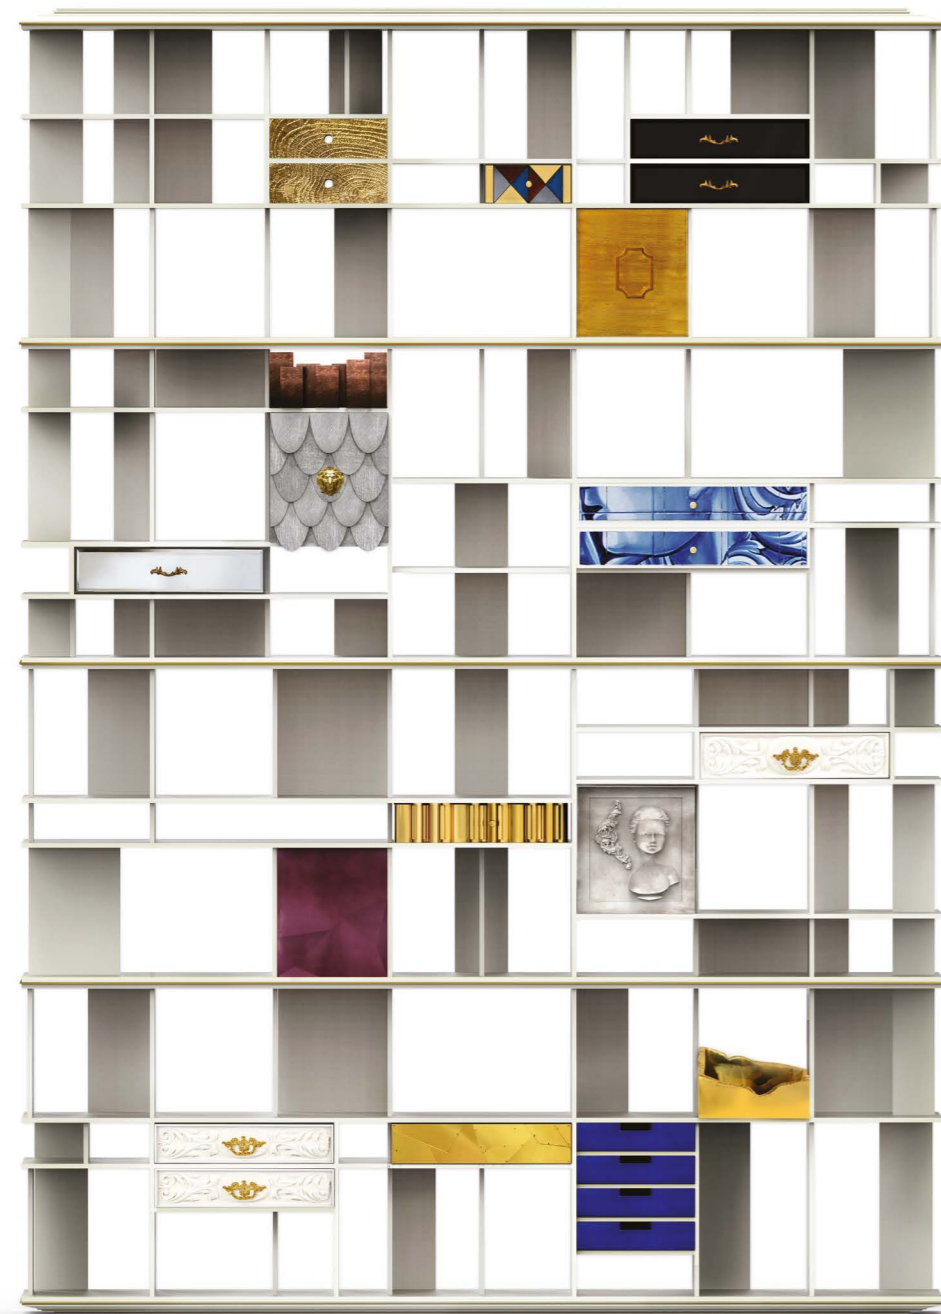

CUBIC sconces lamp

BIG: W 18.5 cm | 7.3" D 15 cm | 6" H 48 cm | 18.9" / SMALL: W 17 cm | 6.6" D 15 | 5.9" H 43 cm | 17"
Casted brass and gold-plated.

SUPERNOVA scone lamp

W 15 cm | 5.9" D 15 cm | 5.9" H 30 cm | 11"
Gold plated brass.

Fiberglass, silver leaf and translucent varnish. Stainless steel base. Silk shade.

COLECCIONISTA bookcase

W 242 cm | 95.3" D 35 cm | 13.8" H 362 cm | 142.5"

Lacquered wood, metal, ceramics, silver leaf, copper leaf, translucent colors, Portuguese hand painted tiles, stucco, polished brass, glass. Drawers available in different shapes and sizes.