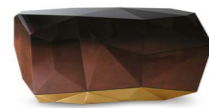

DIAMOND CHOCOLATE Sideboard