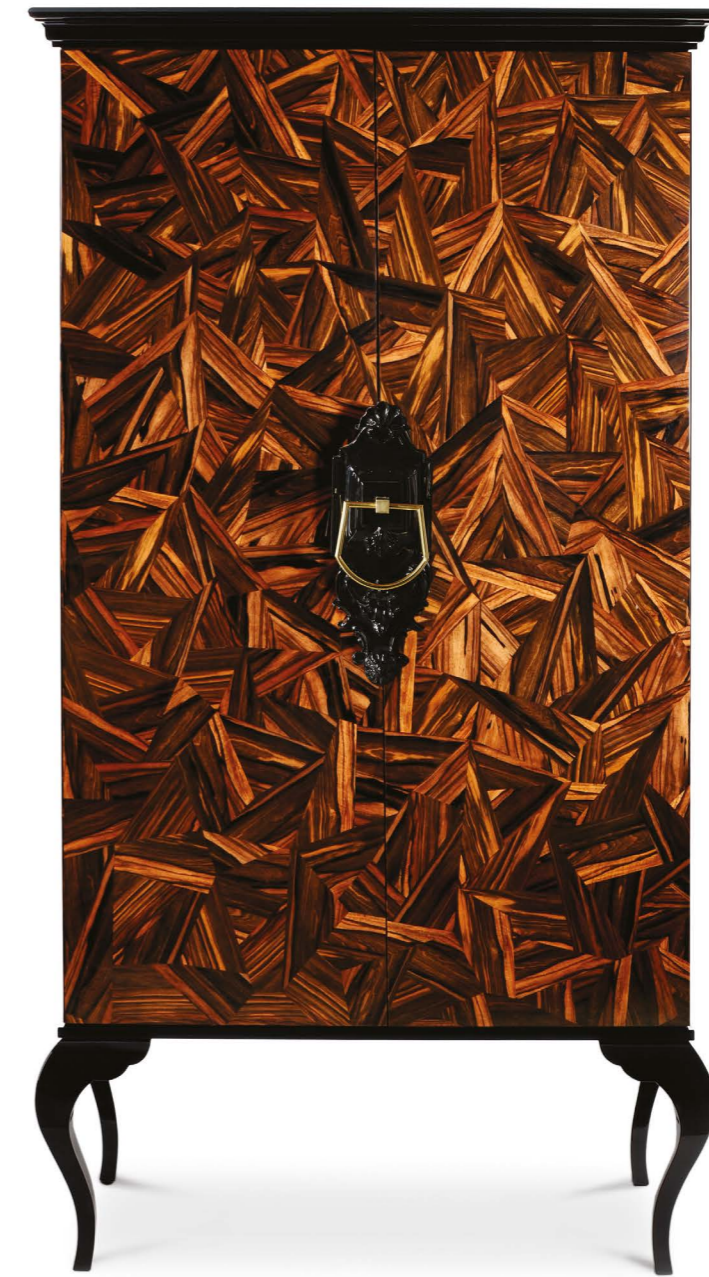

GUGGENHEIM PATCH cabinet

W 110 cm | 43.3" D 49 cm | 19.3" H 210 cm | 82.7"

Mahogany wood veneer patch work, gloss finish, poplar veneer in the interior, hand carved mirror, glass, brass handler.