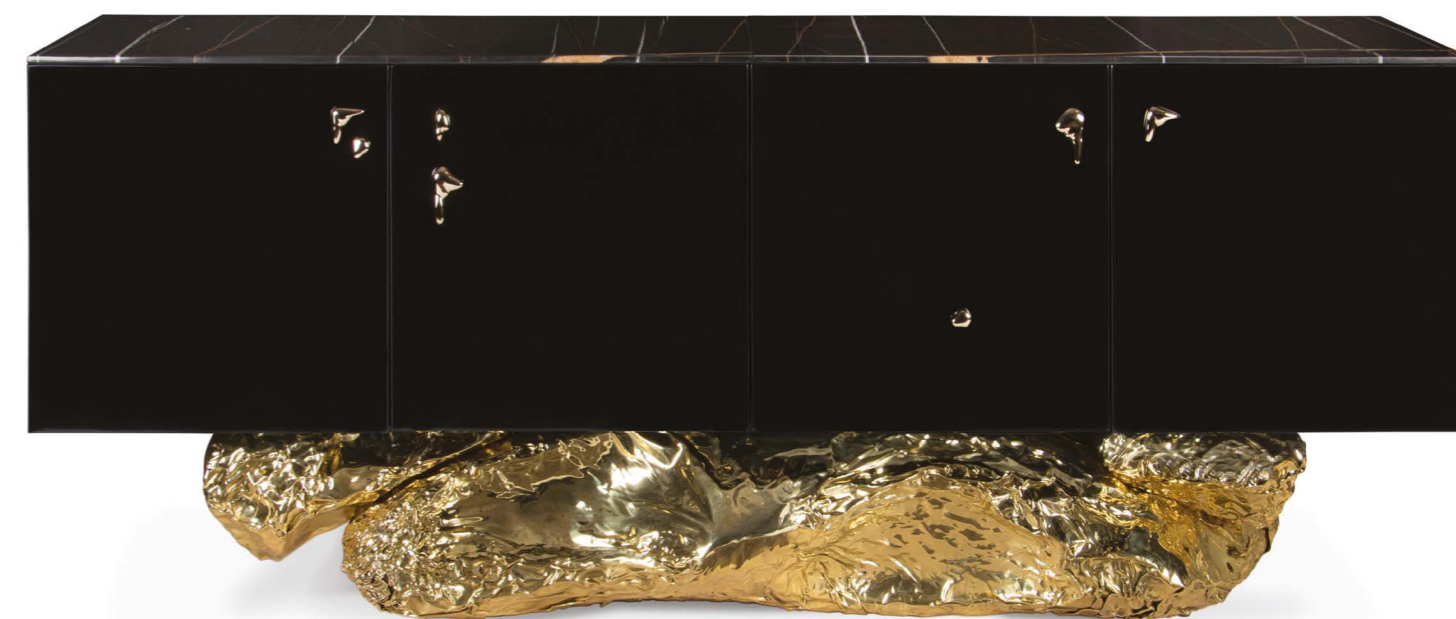

LAPIAZ BLACK sideboard

W 220 cm | 86.6" D 50 cm | 19.7" H 82 cm | 32.3"

Polished stainless steel, casted brass details, high gloss black lacquered wood, poplar root veneer.

PORTUGUESE HERITAGE

The hint of wander of this geometrical sideboard starts by the Azulejos panel, the traditional hand painted tiles and one of the most representative art forms of Portuguese culture. A rich legacy continues when two door open to a lined glossy gold leaf interior, and a classical ornament trim reminds the inside of churches and rich buildings. A clear glass shelf can be seen on the two individual divisions of the sideboard.

HERITAGE sideboard - W 162 cm | 63.8" D 58 cm | 22.8" H 90 cm | 35.4"

HERITAGE BLUE sideboard

W 162 cm | 63.8" D 58 cm | 22.8" H 90 cm | 35.4"

Hand Painted Tiles, Gold Leaf, Brass, Bronze Glass, Wood lacquered in white, high gloss varnish.

HERITAGE SEPIA sideboard

W 162 cm | 63.8" D 58 cm | 22.8" H 90 cm | 35.4"

Hand Painted Tiles, Gold Leaf, Brass, Bronze Glass, Wood lacquered in white, high gloss varnish.

CLASSICAL SYMPHONY

Synonym of innovation and flawless execution, Symphony is enveloped by a tubular cluster of gold plated brass tubes carefully welded with cutting edge technology. Its interior features sleek ebony veneer and boasts a smoked glass shelf. It is wrapped up by a black lacquered base and opaque black glass on top. It is methodically handcrafted by different master artisans, from specialized goldsmiths to passionate wood carving craftsmen.

SYMPHONY cabinet - W 232 cm | 91.3" D 45 cm | 17.7" H 95 cm | 37.4"

SYMPHONY sideboard

W 232 cm | 91.3" D 45 cm | 17.7" H 95 cm | 37.4"
Gold plated brass tubes, rosewood veneer, black lacquer.

ANGRA sideboard