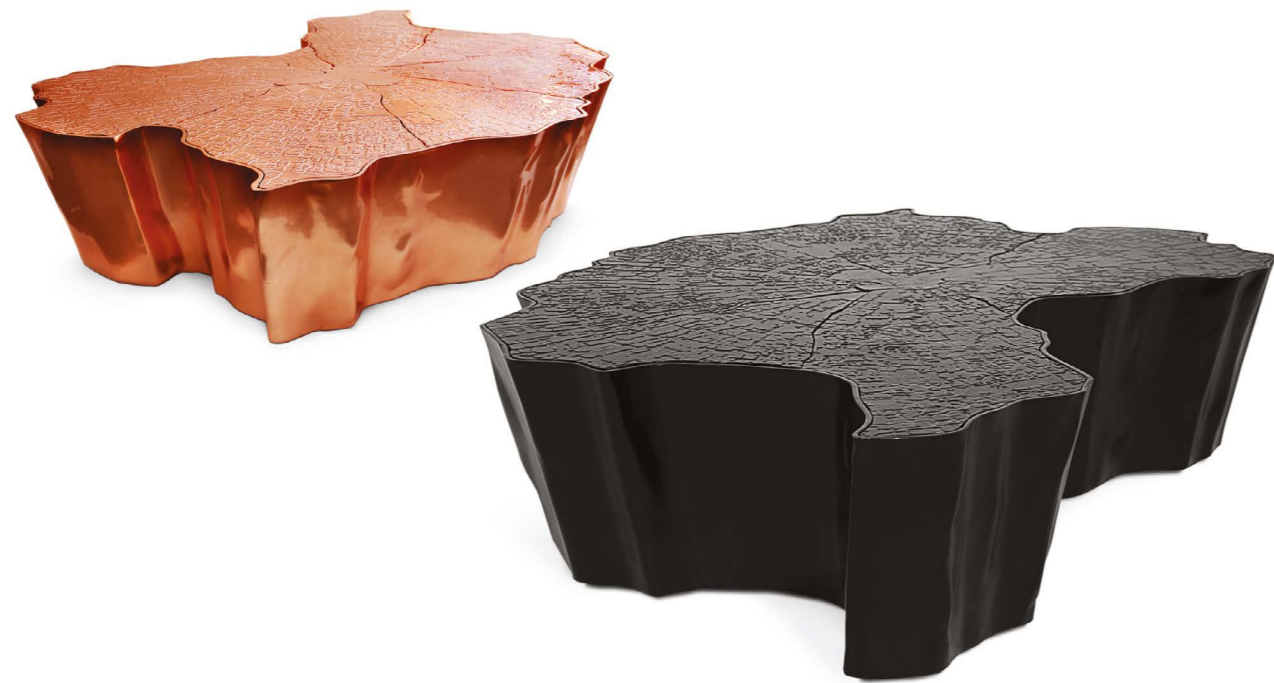

EDEN center table

BIG: W 138 cm | 54,3" D 95 cm | 37,4" H 36 cm | 14,2" // SMALL: W 123 cm | 48,4" D 102 cm | 40,2" H 30 cm | 11,8"
Polished cast brass or aluminium, textured brass.