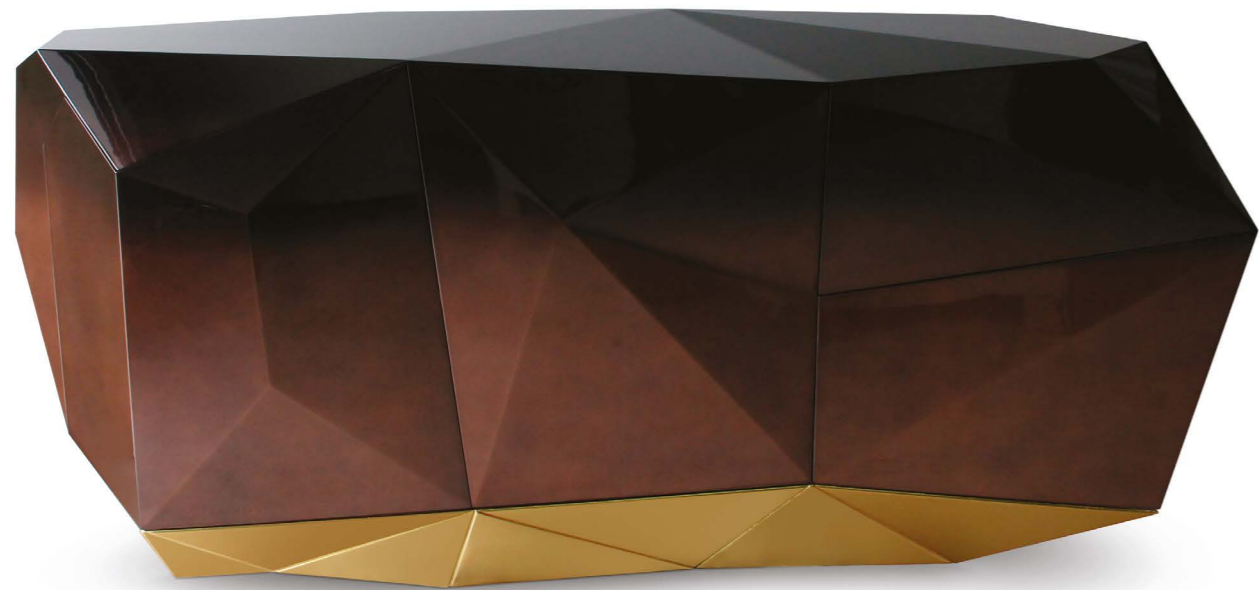

®

BOCA DO LOBO
exclusive design

WWW.BOCADOLOBO.COM

ICONIC MASTERPIECES

TIMELESS SOPHISTICATION

PRIVATE TREASURES

TIME-HONOURED MASTERPIECE

Time honoured masterpiece, the faceted Diamond is influenced by deconstructivism movement of postmodern architecture. The contemporary sideboard is conceived from wood and covered by silver leaf finished with a distinct translucent shade of amethyst and high gloss varnish on top. Two highly sculpted drawers and two doors lead to a remarkable gold leaf interior and one clear glass shelve.

DIAMOND AMETHYST sideboard

W 180 cm | 70.9" D 60 cm | 23.6" H 83 cm | 32.7"

Wood structure, gold leaf, silver leaf with translucent amethyst shade, high gloss varnish, hand carved feet.

“

Fine furniture calls for beautiful forms and one-of-kind silhouettes.

DIAMOND CHOCOLATE sideboard

W 180 cm | 70.9" D 60 cm | 23.6" H 83 cm | 32.7"

Wood structure, gold leaf, silver leaf with translucent chocolate shade, high gloss varnish.

DIAMOND BLUE sideboard

W 180 cm | 70.9" D 60 cm | 23.6" H 83 cm | 32.7"

Wood structure, gold leaf, silver leaf with translucent blue shade, high gloss varnish.

DIAMOND EMERALD sideboard

W 180 cm | 70.9" D 60 cm | 23.6" H 83 cm | 32.7"

Wood structure, gold leaf, silver leaf with translucent emerald shade, high gloss varnish.