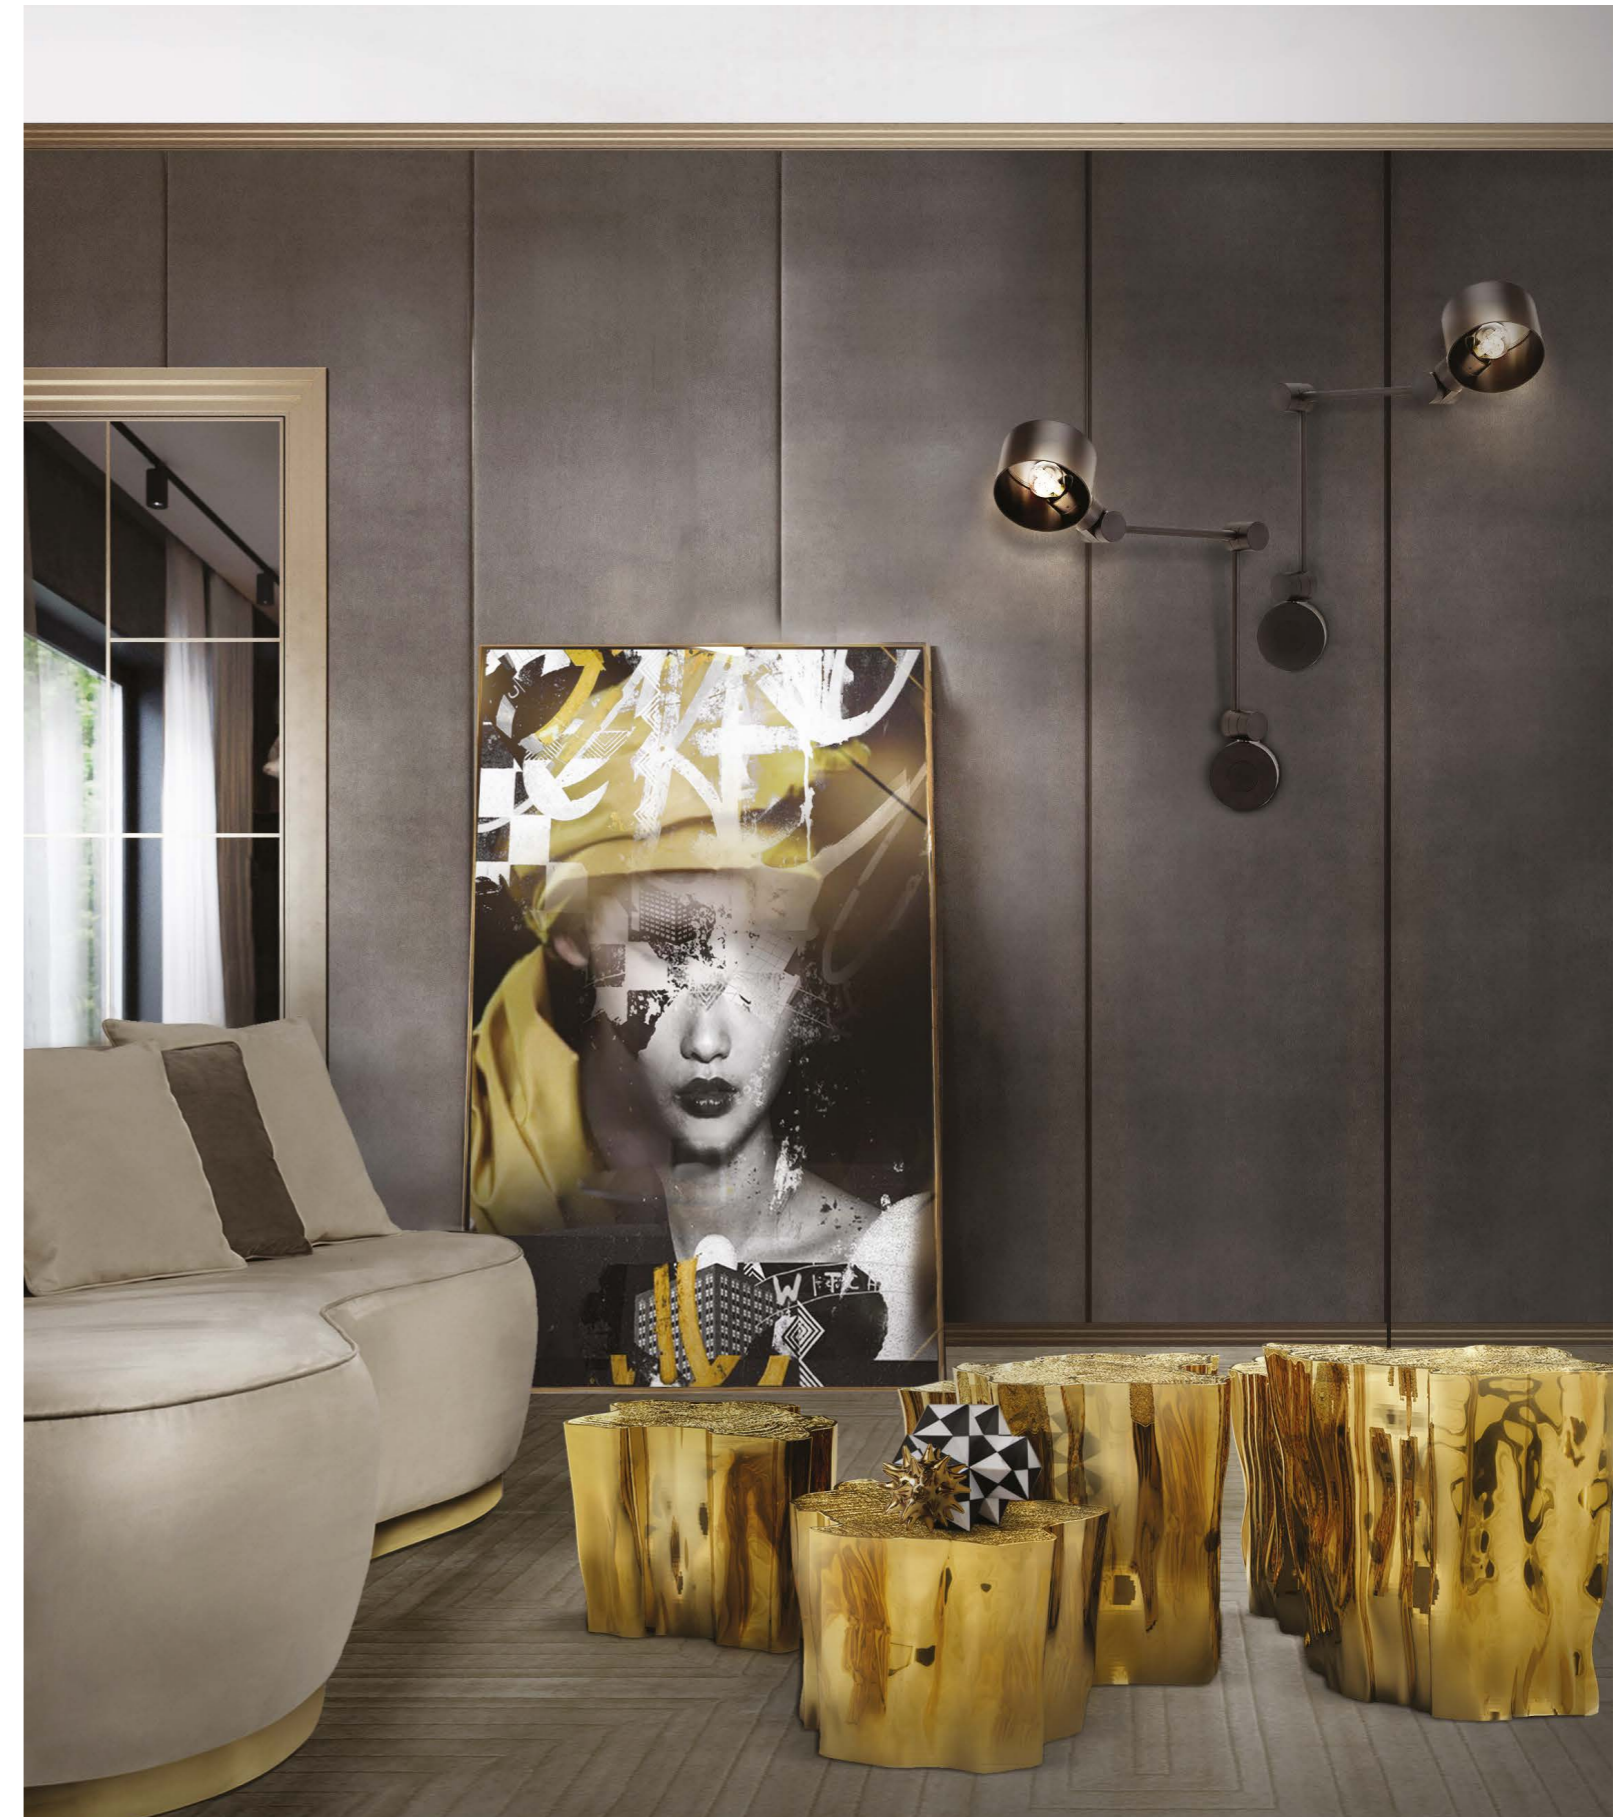

W 118 cm | 46.5" D 46 cm | 18.1" H 147 cm | 57.9"

Mahogany structure, smoked and lacquered glass, mirror, lacquered wood with high gloss varnish, leather, casted brass handles.

REMARKABLE SERIES

Born from the hands of master artisans and the ancient technique of polished cast brass, this statement design pieces incorporate nature-inspired design with industrious welding techniques, being manually assembled, making each piece unique. With delicate lines and bold details, a manually engraved top exposes the heart of a golden tree, boasting a sinuous gold plated base that stood the test of time. It is available in groups of 7, 8 or 14 pieces, with different heights, for unexpected combinations.