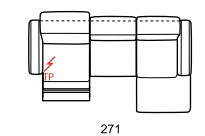

RAOUL.1032

With its essential lines and comfortable volumes, Raoul is a sofa with an open base that fits well into metropolitan environments. A maximum comfort experience is made possible thanks to the manually liftable headrest (increasing the height of the backrest) and a comfortable recliner that allows

you to stretch the footrest and recline the backrest electrically, through the touch pad positioned on the side of the seat. Also available in corner or chaise-longue versions, it adapts well to all styles thanks to its linear metal feet, which is also available in wood with different finishes.

modello: RAOUL.PRM 1032
codice versione: G07 + 597
descrizione versione: 2 posti 1/2 - 1 bracciolo sinistro recliner elettrico - chaise longue mini - 1 bracciolo destro
rivestimento: bull/sp 370 bianco puro
piède: metallo lucido

model: RAOUL.PRM 1032
version code: G07 + 597
version description: LHF 2 1/2 seater - electric recliner - mini chaise longue RHF
covering: bull/sp 370 bianco puro
feet: shiny metal

G07 + 597