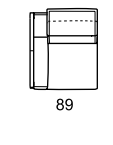

ROMEO.808

ROMEO_2.808_2

F82

635

870

120L 110R

252L 251R

320L 310R

348L 347R

420L 410R

602L 601R

044L 043R

SANDY.791

100

803

A95L A94R

040

ROMEO RELAX.808 R

100

161

E34

200

ROMEO_2.808_2

D30

C89

C90

C95

240

300

635

870

M00

M21

E10

870

D15L D14R

C92L C91R

M79

M80

M02

B69L B68R

C37L C36R

I36L I35R

D19L D18R

C97L C96R

H53L H52R

C88L C87R

D85L D84R

120L 110R

174L 173R

D87L D86R

124L 114R

L = left = sinistro R = right = destro

L = left = sinistro R = right = destro