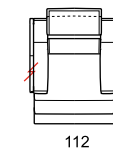

ROMEO.808

ROMEO_2.808_2

F82

635

870

120L 110R

252L 251R

320L 310R

348L 347R

420L 410R

602L 601R

044L 043R

SANDY.791

100

803

A95L A94R

040

ROMEO RELAX.808 R

100

161

E34

200

ROMEO_2.808_2

D30

C89

C90

C95

240

300

635

870

M00

M21

E10

870

D15L D14R

C92L C91R

M79

M80

M02

B69L B68R

C37L C36R

I36L I35R

D19L D18R

C97L C96R

H53L H52R

C88L C87R

D85L D84R

120L 110R

174L 173R

D87L D86R

124L 114R

L = left = sinistro R = right = destro

L = left = sinistro R = right = destro