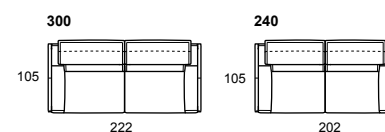

modello: ROMEO.CAL 808
codice versione: 300 + 240
descrizione versione:
divano 3 posti - divano 2 posti 1/2
rivestimento: karma 600 cuoio
piède: metallo lucido

model: ROMEO.CAL 808
version code: 300 + 240
version description: 3 seater - 2 1/2 seater
covering: karma 600 cuoio
feet: shiny metal