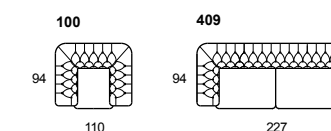

SIR WILLIAM

Profilo sinuoso,
motivi capitonné e
assoluta comodità.
Sir William è il divano
che evoca atmosfere
bon ton e sofisticate.

Un divano unico con
rivestimento in pelle,
sinonimo
di alta qualità
manifatturiera.

modello: SIR WILLIAM
codice versione: 100 + 409
descrizione versione: poltrona - divano 3 posti
rivestimento: suave 1523 bianco
piède: faggio tinto noce scuro