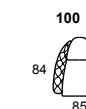

Caratterizzata da una seduta comoda e avvolgente, Deliziosa con il suo schienale leggermente inclinato garantisce una posizione ergonomica. L'elegante lavorazione Capitonné che ne impreziosisce la struttura la rende un classico senza tempo. Il modello è disponibile anche nella versione divanetto, pensata per gli ambienti più piccoli grazie alle dimensioni contenute.

Thanks to its wide and embracing seating area, Deliziosa guarantees an excellent ergonomic comfort thanks to a slightly sloping back. A stylish capitonné workmanship, further enhancing the design, makes it a classic evergreen. Deliziosa is also available in the small sofa version, designed for smaller rooms thanks to its small-size.

modello: DELIZIOSA.CAL 997
codice versione: 100
descrizione versione: poltrona
rivestimento: dubai 3935 rosso
piede: faggio tinto palissandro

model: DELIZIOSA.CAL 997
version code: 100
version description: armchair
covering: dubai 3935 rosso
feet: rosewood colored beech-wood