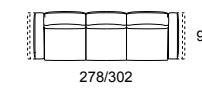

JIVE.1128

With a light and suspended structure, thanks to contemporary style metal feet (available in satin polished or titanium finish), Jive is further enhanced by decorative stitching along the perimeter of the armrest that embellishes its design.

The soft and generous armrests have a mechanism inside that makes them adjustable to different positions. From vertical to almost horizontal, they can be adapted for the comfort experience

of those who choose them and the rounded backrests guarantee excellent comfort. This model is available in fixed versions or in linear compositions and it is also available with a chaise-longue - for those shared comfort experiences.

model: JIVE.PRM 1128
version code: 252 + 110
version description:
1 left arm facing - 2 1/2 seater - 1 right arm facing chair
covering: suave 1517 grigio scuro
feet: shiny metal

252 + 110