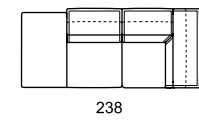

ROMEO.808

ROMEO_2.808_2

F82

635

870

120L 110R

252L 251R

320L 310R

348L 347R

420L 410R

602L 601R

044L 043R

SANDY.791

100

803

A95L A94R

040

ROMEO RELAX.808 R

100

161

E34

200

ROMEO_2.808_2

D30

C89

C90

C95

240

300

635

870

M00

M21

E10

870

D15L D14R

C92L C91R

M79

M80

M02

B69L B68R

C37L C36R

I36L I35R

D19L D18R

C97L C96R

H53L H52R

C88L C87R

D85L D84R

120L 110R

174L 173R

D87L D86R

124L 114R

L = left = sinistro R = right = destro

L = left = sinistro R = right = destro