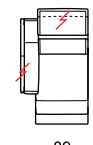

ROMEO.808

ROMEO_2.808_2

F82

635

870

120L 110R

252L 251R

320L 310R

348L 347R

420L 410R

602L 601R

044L 043R

SANDY.791

100

803

A95L A94R

040

ROMEO RELAX.808 R

100

161

E34

200

ROMEO_2.808_2

D30

C89

C90

C95

240

300

635

870

M00

M21

E10

870

D15L D14R

C92L C91R

M79

M80

M02

B69L B68R

C37L C36R

I36L I35R

D19L D18R

C97L C96R

H53L H52R

C88L C87R

D85L D84R

120L 110R

174L 173R

D87L D86R

124L 114R

L = left = sinistro R = right = destro

L = left = sinistro R = right = destro