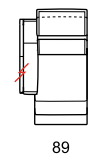

ROMEO.808

ROMEO_2.808_2

F82

635

870

120L 110R

252L 251R

320L 310R

348L 347R

420L 410R

602L 601R

044L 043R

SANDY.791

100

803

A95L A94R

040

ROMEO RELAX.808 R

100

161

E34

200

ROMEO_2.808_2

D30

C89

C90

C95

240

300

635

870

M00

M21

E10

870

D15L D14R

C92L C91R

M79

M80

M02

B69L B68R

C37L C36R

I36L I35R

D19L D18R

C97L C96R

H53L H52R

C88L C87R

D85L D84R

120L 110R

174L 173R

D87L D86R

124L 114R

L = left = sinistro R = right = destro

L = left = sinistro R = right = destro