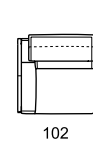

ROMEO.808

ROMEO_2.808_2

F82

635

870

120L 110R

252L 251R

320L 310R

348L 347R

420L 410R

602L 601R

044L 043R

SANDY.791

100

803

A95L A94R

040

ROMEO RELAX.808 R

100

161

E34

200

ROMEO_2.808_2

D30

C89

C90

C95

240

300

635

870

M00

M21

E10

870

D15L D14R

C92L C91R

M79

M80

M02

B69L B68R

C37L C36R

I36L I35R

D19L D18R

C97L C96R

H53L H52R

C88L C87R

D85L D84R

120L 110R

174L 173R

D87L D86R

124L 114R

L = left = sinistro R = right = destro

L = left = sinistro R = right = destro