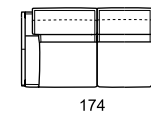

ROMEO.808

ROMEO_2.808_2

F82

635

870

120L 110R

252L 251R

320L 310R

348L 347R

420L 410R

602L 601R

044L 043R

SANDY.791

100

803

A95L A94R

040

ROMEO RELAX.808 R

100

161

E34

200

ROMEO_2.808_2

D30

C89

C90

C95

240

300

635

870

M00

M21

E10

870

D15L D14R

C92L C91R

M79

M80

M02

B69L B68R

C37L C36R

I36L I35R

D19L D18R

C97L C96R

H53L H52R

C88L C87R

D85L D84R

120L 110R

174L 173R

D87L D86R

124L 114R

L = left = sinistro R = right = destro

L = left = sinistro R = right = destro