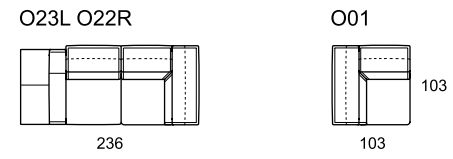

ROMEO_2.808_2