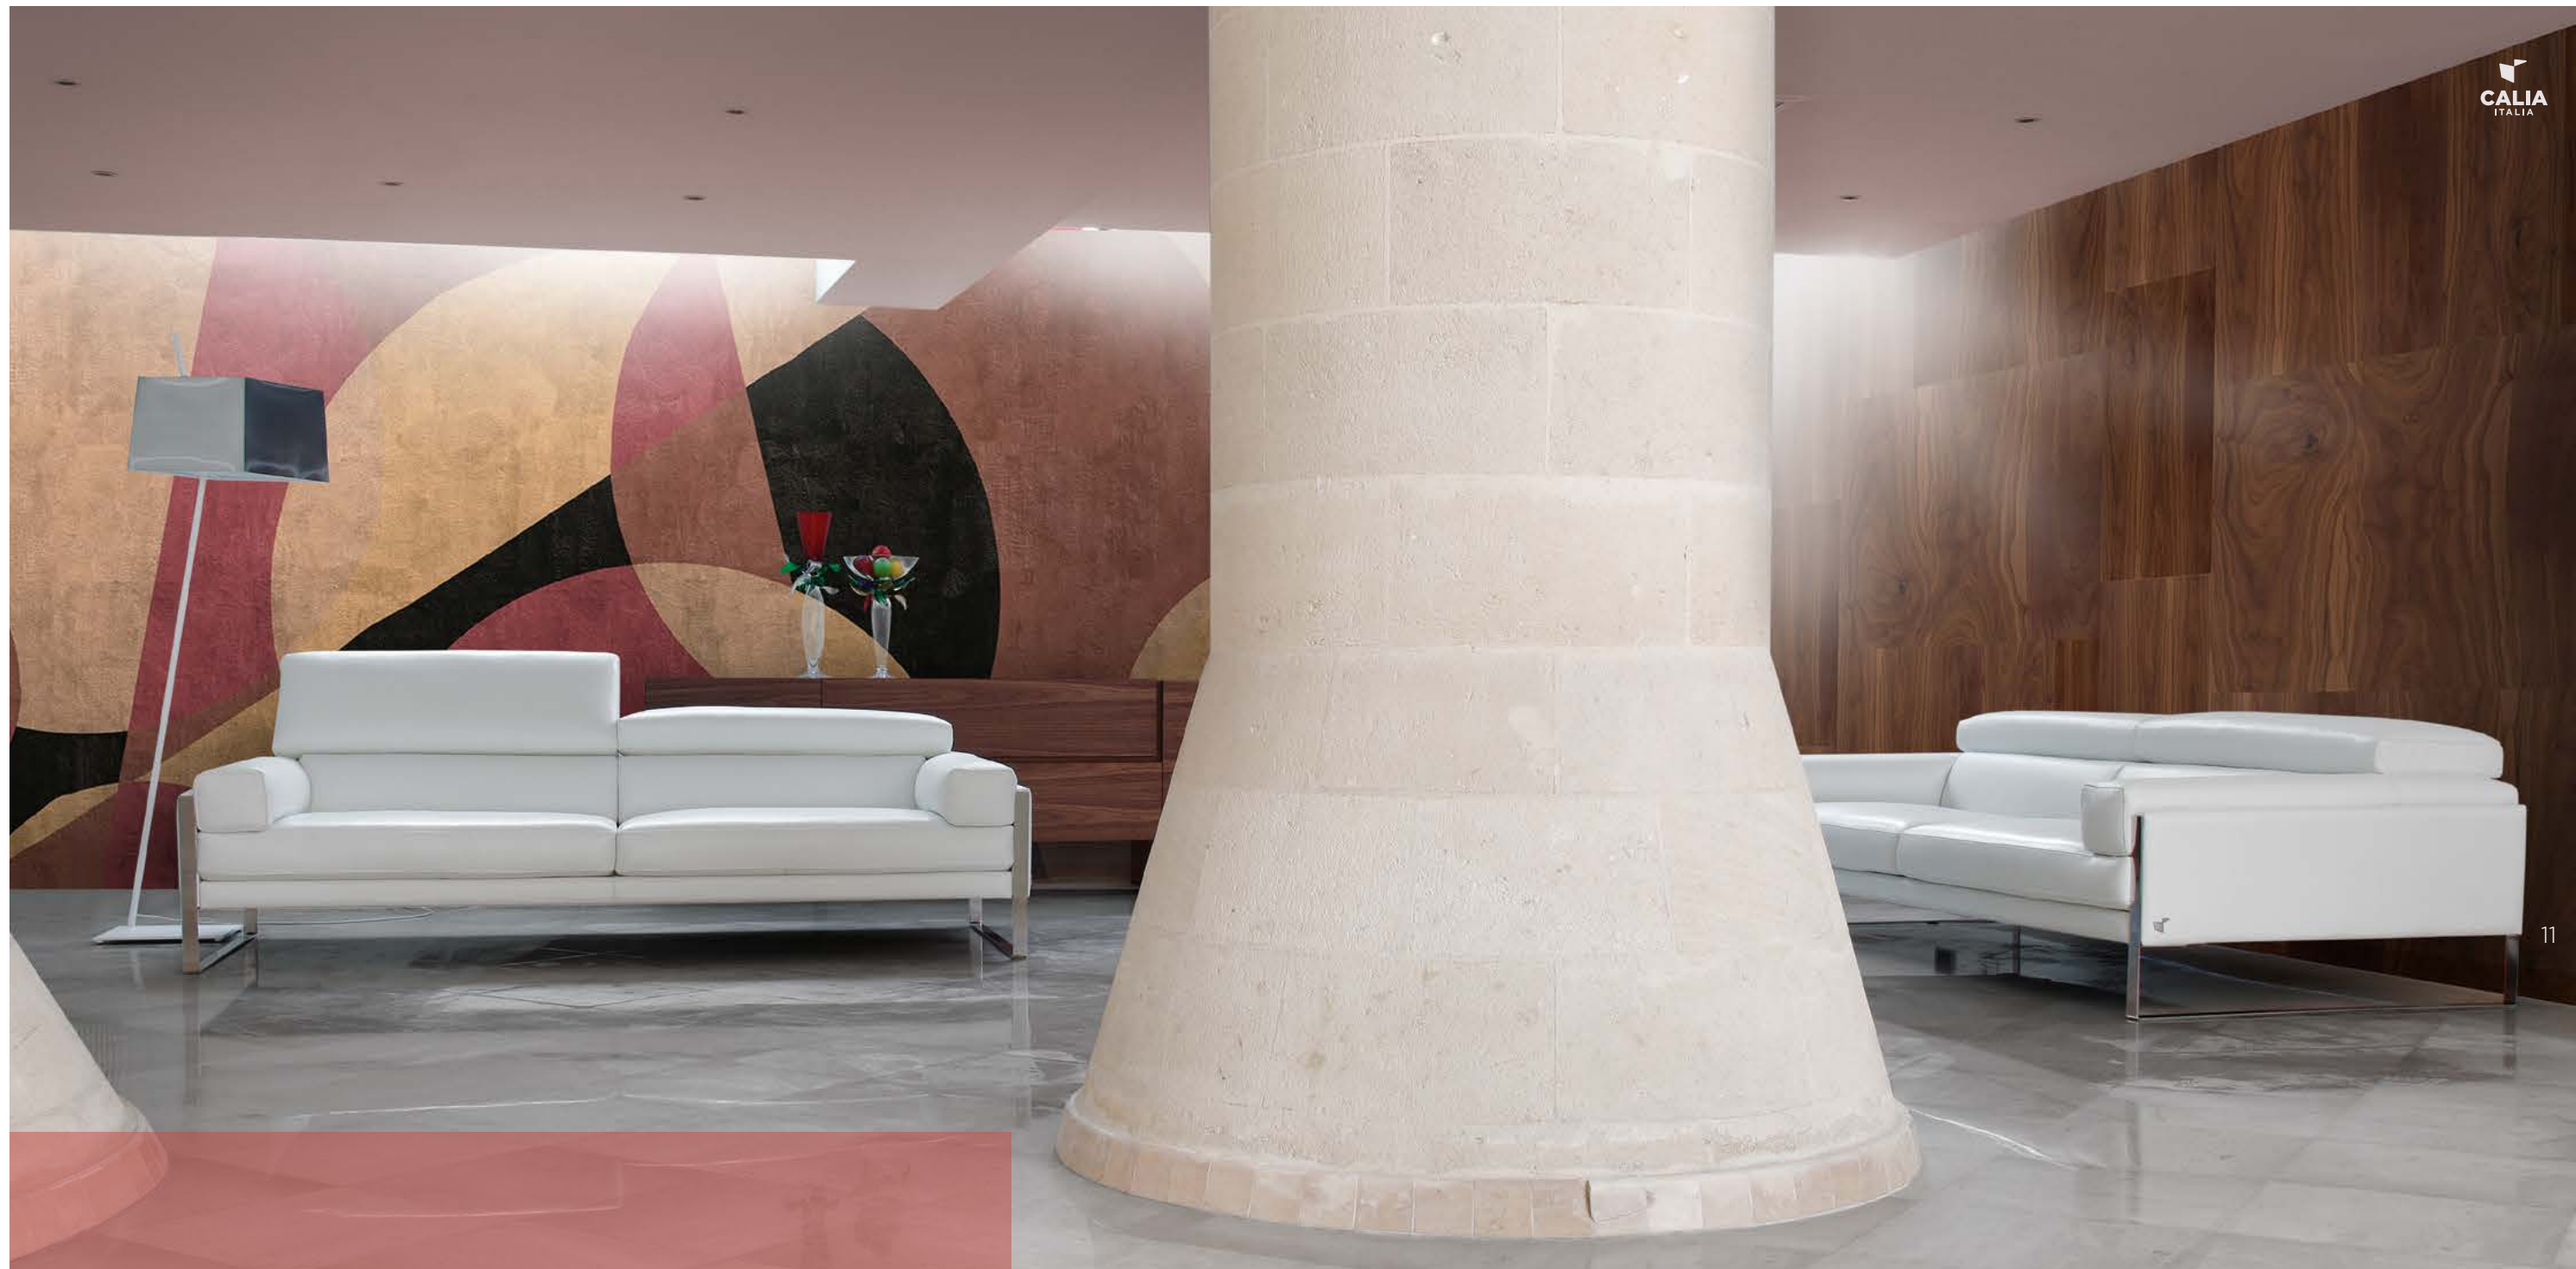

model: ROMEO.CAL 808
version code: 300
version description: 3 seater
covering: suave 1523 bianco
feet: shiny metal

10

11

ROMEO.808 "The Trendsetter" since 2011

With its linear design, suspended on glossy steel bases that reach the armrest and become a strong decorative element, Romeo is the absolute protagonist of home furnishing.