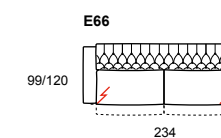

Il divano e il pouf Niobe raccontano storie di eleganza ricercata e di una classicità rivisitata: a caratterizzare il divano è infatti il piacevole incontro tra una importante spalliera capitonné e la pulizia formale della seduta.

In aggiunta, è possibile completare il divano con i cuscini bracciolo e il rullo: comodi supporti per rendere ancora più piacevoli i momenti di relax quotidiani. Tra le qualità di Niobe, il comfort è certamente da sottolineare: nelle versioni motion,

le sedute possono scorrere o manualmente oppure, in quelle motion elettriche, è sufficiente premere una pulsantiera interna retroilluminata per poter godere di una seduta più comoda e disinvolta.

modello: NIOBE.CAL 956
codice versione: E66
descrizione versione: divano 3 posti maxi motion elettrico
rivestimento: karma 602 dark brown
piède: acciaio verniciato graubraun

model: NIOBE.CAL 956
version code: E66
version description: 3 seater maxi electric motion
covering: karma 602 dark brown
feet: graubraun painted steel