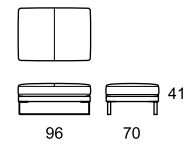

ROMEO.808

ROMEO_2.808_2

F82

635

870

120L 110R

252L 251R

320L 310R

348L 347R

420L 410R

602L 601R

044L 043R

SANDY.791

100

803

A95L A94R

040

ROMEO RELAX.808 R

100

161

E34

200

ROMEO_2.808_2

D30

C89

C90

C95

240

300

635

870

M00

M21

E10

870

D15L D14R

C92L C91R

M79

M80

M02

B69L B68R

C37L C36R

I36L I35R

D19L D18R

C97L C96R

H53L H52R

C88L C87R

D85L D84R

120L 110R

174L 173R

D87L D86R

124L 114R

L = left = sinistro R = right = destro

L = left = sinistro R = right = destro