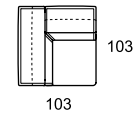

ROMEO.808

ROMEO_2.808_2

F82

635

870

120L 110R

252L 251R

320L 310R

348L 347R

420L 410R

602L 601R

044L 043R

SANDY.791

100

803

A95L A94R

040

ROMEO RELAX.808 R

100

161

E34

200

ROMEO_2.808_2

D30

C89

C90

C95

240

300

635

870

M00

M21

E10

870

D15L D14R

C92L C91R

M79

M80

M02

B69L B68R

C37L C36R

I36L I35R

D19L D18R

C97L C96R

H53L H52R

C88L C87R

D85L D84R

120L 110R

174L 173R

D87L D86R

124L 114R

L = left = sinistro R = right = destro

L = left = sinistro R = right = destro