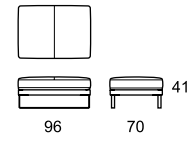

ROMEO.808

ROMEO_2.808_2

F82

635

870

120L 110R

252L 251R

320L 310R

348L 347R

420L 410R

602L 601R

044L 043R

SANDY.791

100

803

A95L A94R

040

ROMEO RELAX.808 R

100

161

E34

200

ROMEO_2.808_2

D30

C89

C90

C95

240

300

635

870

M00

M21

E10

870

D15L D14R

C92L C91R

M79

M80

M02

B69L B68R

C37L C36R

I36L I35R

D19L D18R

C97L C96R

H53L H52R

C88L C87R

D85L D84R

120L 110R

174L 173R

D87L D86R

124L 114R

L = left = sinistro R = right = destro

L = left = sinistro R = right = destro