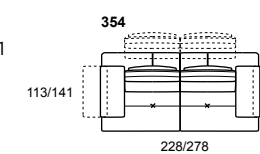

TOBY WING.1161

modello: TOBY WING.PRM 1161
codice versione: 354
descrizione versione:
divano 3 posti maxi
rivestimento:
bull 370 bianco puro
piede: metallo finitura satinata

model: TOBY WING.PRM 1161
version code: 354
version description:
3 seater maxi
covering:
bull 370 bianco puro
feet: satinized finish metal