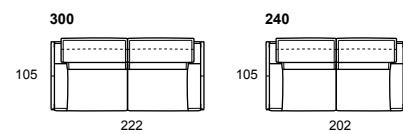

With its linear design, suspended on glossy steel bases that reach the armrest and become a strong decorative element, Romeo is the absolute protagonist of home furnishing.

Always charming, both in the fixed or modular version, it is equipped with a lifting headrest that guarantees optimal comfort by increasing (when activated) the height of the backrest.

modello: ROMEO.CAL 808
codice versione: 300 + 240
descrizione versione:
divano 3 posti - divano 2 posti 1/2
rivestimento: suave 1523 bianco
piède: metallo lucido

model: ROMEO.CAL 808
version code: 300 + 240
version description: 3 seater - 2 1/2 seater
covering: suave 1523 bianco
feet: shiny metal