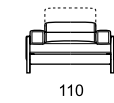

ROMEO.808

ROMEO_2.808_2

F82

635

870

120L 110R

252L 251R

320L 310R

348L 347R

420L 410R

602L 601R

044L 043R

SANDY.791

100

803

A95L A94R

040

ROMEO RELAX.808 R

100

161

E34

200

ROMEO_2.808_2

D30

C89

C90

C95

240

300

635

870

M00

M21

E10

870

D15L D14R

C92L C91R

M79

M80

M02

B69L B68R

C37L C36R

I36L I35R

D19L D18R

C97L C96R

H53L H52R

C88L C87R

D85L D84R

120L 110R

174L 173R

D87L D86R

124L 114R

L = left = sinistro R = right = destro

L = left = sinistro R = right = destro