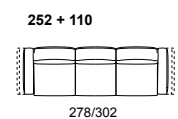

Dalla struttura leggera e sospesa grazie a piedi in metallo dallo stile contemporaneo - disponibili nella finitura lucida satinata o titanio - Jive è ulteriormente arricchito da una cucitura decorativa lungo il perimetro del bracciolo che ne impreziosisce il disegno.

I braccioli morbidi e generosi prevedono al loro interno un meccanismo che li rende regolabili in diverse posizioni, da quella verticale a quella quasi orizzontale, adattandoli alla comfort experience di chi lo sceglie.

Le spalliere dalla forma arrotondata garantiscono un ottimo comfort. Il modello è disponibile in versioni fisse o in composizioni lineari ed è disponibile anche con chaise longue per vivere il comfort in compagnia.

modello: JIVE.PRM 1128
codice versione: 252 + 110
descrizione versione: divano 2 posti 1/2 - 1 bracciolo sinistro - poltrona 1 bracciolo destro
rivestimento: suave 1517 grigio scuro
piède: metallo lucido