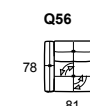

Il modello Nicolas prevede anche la versione poltroncina, una seduta compatta che differisce dal divano per la spalliera fissa e le dimensioni ridotte. La poltroncina Nicolas è disponibile nella versione fissa o con base aperta e piedino alto o con base chiusa, e nella versione girevole o girevole con dondolo.

The Nicolas model also includes an armchair version, which is a compact seat that differs from the sofa with its fixed back and small-size. The Nicolas armchair is available in the fixed version, with an open base/high feet or with a closed base. Swivel or swivel with rocking chair versions are also available.

modello: NICOLAS.PRM 1121
codice versione: Q56
descrizione versione: poltroncina glider swivel
rivestimento: suave 1537 avio
piede: metallo nero

model: NICOLAS.PRM 1121
version code: Q56
version description: swivel glider easy chair
covering: suave 1537 avio
feet: black metal

modello: NICOLAS.PRM 1121
codice versione: Q59
descrizione versione: poltroncina base aperta glider swivel
rivestimento: pascià 36 grigio
piede: metallo verniciato nero opaco

model: NICOLAS.PRM 1121
version code: Q59
version description: swivel glider - open base easy chair
covering: pascià 36 grigio
feet: matt black painted metal