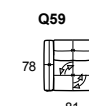

Il modello Nicolas prevede anche la versione poltroncina, una seduta compatta che differisce dal divano per la spalliera fissa e le dimensioni ridotte. La poltroncina Nicolas è disponibile nella versione fissa o con base aperta e piedino alto o con base chiusa, e nella versione girevole o girevole con dondolo.

The Nicolas model also includes an armchair version, which is a compact seat that differs from the sofa with its fixed back and small-size. The Nicolas armchair is available in the fixed version, with an open base/high feet or with a closed base. Swivel or swivel with rocking chair versions are also available.

modello: NICOLAS.PRM 1121
codice versione: Q56
descrizione versione: poltroncina glider swivel
rivestimento: suave 1537 avio
piede: metallo nero

model: NICOLAS.PRM 1121
version code: Q56
version description: swivel glider easy chair
covering: suave 1537 avio
feet: black metal

modello: NICOLAS.PRM 1121
codice versione: Q59
descrizione versione: poltroncina base aperta glider swivel
rivestimento: pascià 36 grigio
piede: metallo verniciato nero opaco

model: NICOLAS.PRM 1121
version code: Q59
version description: swivel glider - open base easy chair
covering: pascià 36 grigio
feet: matt black painted metal