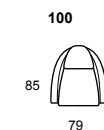

model: JIVE.PRM 1128
version code: 320 + 601
version description:
 LHF 3 seater -
 RHF maxi chaise longue maxi
covering: suave 1517 grigio scuro
feet: shiny metal

PREMIUM
EXPERIENCE_

HOTEL
SINCE 1998 designed by Grazia Lionetti