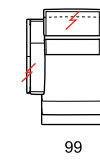

ROMEO.808

ROMEO_2.808_2

F82

635

870

120L 110R

252L 251R

320L 310R

348L 347R

420L 410R

602L 601R

044L 043R

SANDY.791

100

803

A95L A94R

040

ROMEO RELAX.808 R

100

161

E34

200

ROMEO_2.808_2

D30

C89

C90

C95

240

300

635

870

M00

M21

E10

870

D15L D14R

C92L C91R

M79

M80

M02

B69L B68R

C37L C36R

I36L I35R

D19L D18R

C97L C96R

H53L H52R

C88L C87R

D85L D84R

120L 110R

174L 173R

D87L D86R

124L 114R

L = left = sinistro R = right = destro

L = left = sinistro R = right = destro