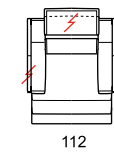

ROMEO.808

ROMEO_2.808_2

F82

635

870

120L 110R

252L 251R

320L 310R

348L 347R

420L 410R

602L 601R

044L 043R

SANDY.791

100

803

A95L A94R

040

ROMEO RELAX.808 R

100

161

E34

200

ROMEO_2.808_2

D30

C89

C90

C95

240

300

635

870

M00

M21

E10

870

D15L D14R

C92L C91R

M79

M80

M02

B69L B68R

C37L C36R

I36L I35R

D19L D18R

C97L C96R

H53L H52R

C88L C87R

D85L D84R

120L 110R

174L 173R

D87L D86R

124L 114R

L = left = sinistro R = right = destro

L = left = sinistro R = right = destro