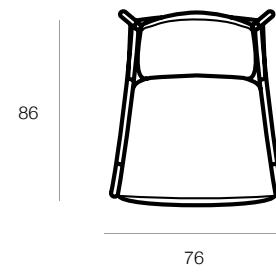

NORMAN CAL1160
vers.E24
POLTRONCINA
CHEVRON COL.801 VERDE
SCHIENALE E BRACCIOLI
IN CUIO RIGENERATO COL.29 TORTORA
STRUTTURA IN TUBOLARE METALLICO
CON FINITURA IN ORO OTTONATO SATINATO
EASY CHAIR
CHEVRON COL.801 VERDE
BACKS AND ARMREST COVERING IN 29 DOVE-GREY COLOR
REGENERATED CUIO LEATHER
SHINY METAL TUBE-SHAPED STRUCTURE
WITH SATINIZED BRASSPLATED GOLDEN FINISH