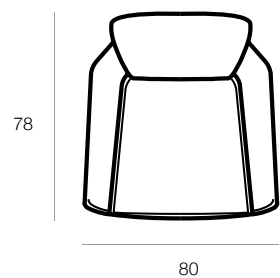

POLTRONA SMALL VENERE
CAL1149

vers.190
POLTRONA SMALL VENERE
NATURE_S 4606 BRUCIATO
FINITURA BROWN BRONZE
SMALL CHIAR
NATURE_S 4606 BRUCIATO
BROWN BRONZE FINISH