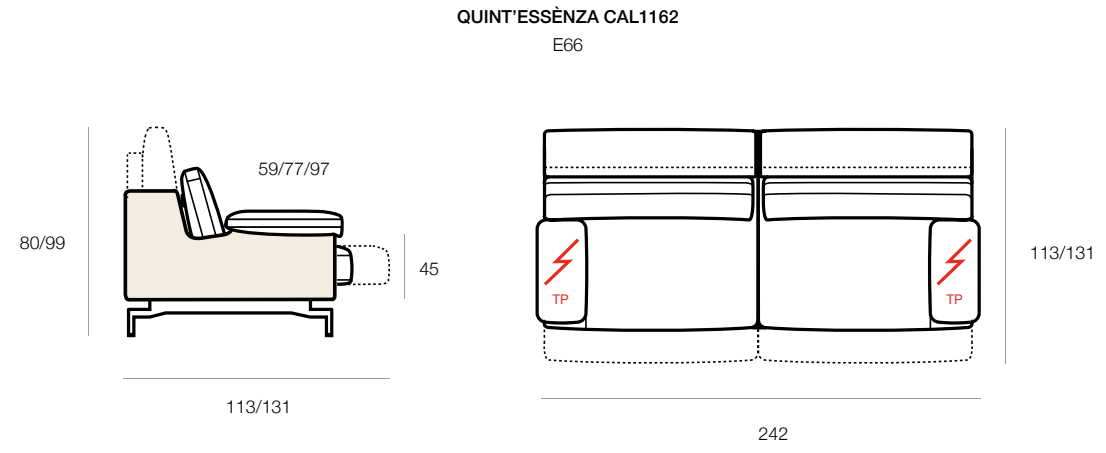

QUINT'ESSENZA CAL1162
E66