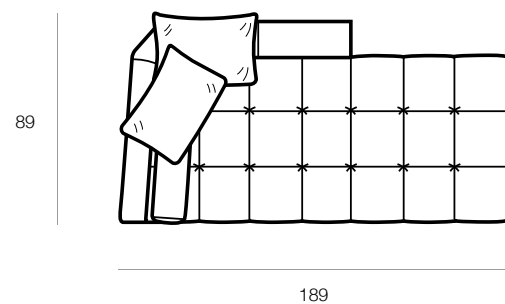

MATER FAMILIAS CAL1139
J99+109+661+750