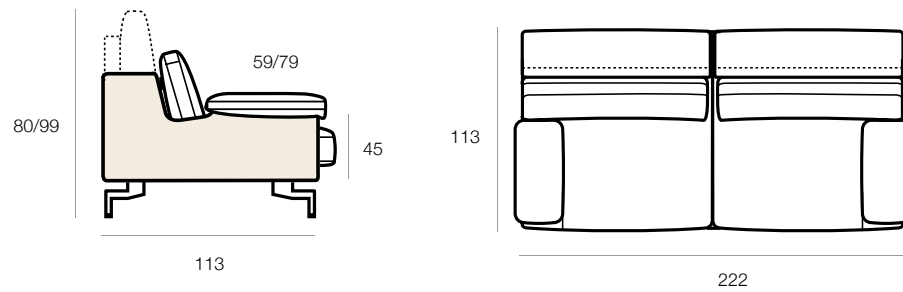

QUINT'ESSENZA CAL1162