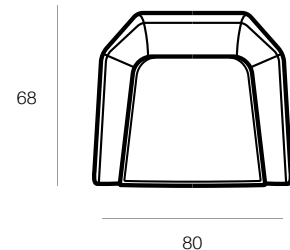

*A taste of Venus can be found in the armchair, small armchair, footstool and bench versions that all present the same essential style of the sofa model. The armchair takes on the slim and enveloping structure of the model as well as the soft cushion for the seat whilst the small armchair also includes a back cushion, designed to offer a remarkable comfort experience despite its small size. It is perfect even for smaller environments. The footstool and bench versions, characterised by the fork foot typical of the collection, give the possibility to furnish the space with the most suitable composition for one's needs. The footstools are in fact available in rectangular and round shapes - while the bench, which is longer and less deep, can be used as a bench in the living area or as a backrest to furnish sleeping areas.*