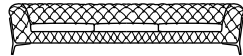

F82

310

versioni "Piede" | "Foot" version