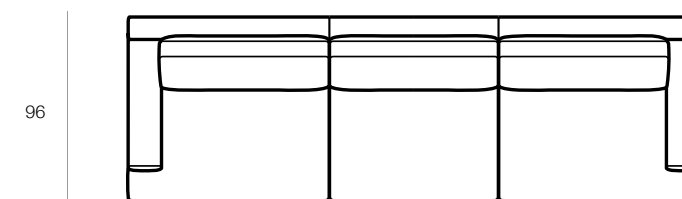

COSMO CAL1024_1020
M40