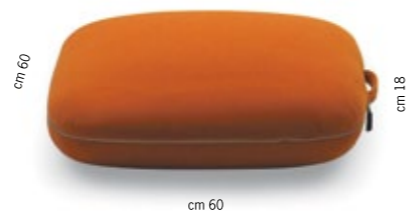

Q.LETTO

Q.letto di Denis Santachiara (2004) è un oggetto d'arredo che si sa trasformare da una funzione minima a una massima: è un cuscino in poliuretano espanso per divani o pouf elegantemente rivestito in poliestere colorato; poi si apre e sorprendentemente contiene un letto da viaggio gonfiabile rivestito in Lycra di colore grigio. Il sistema di gonfiaggio è costituito da una piccola e silenziosa pompa manuale contenuta nel materassino oppure da un gonfiatore elettrico 220V oppure 110V. Si trasporta senza problemi perché è leggero e ha una maniglia incorporata nel rivestimento; è un arredo "riciclabile", trasformabile per eccellenza, pronto ad essere utile in vacanza, da amici, in auto.

Letto cm 78 x 190

cm 60

cm 18