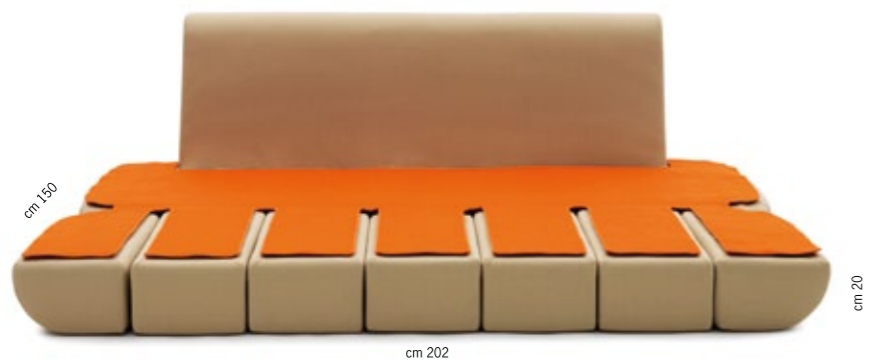

Bed 95 x 200 cm

cm 48

cm 200

cm 95

cm 202

**DYNAMIC LIFE**

The couch has developed into a very bourgeois object gradually assuming fossil aspect, a sort of whale grounded in the domestic landscape, a volume that takes a lot of space, offering a paltry service. This is why we demand a bit more generosity and empathy in modern life. In a time where touch pad has become part of our everyday life, the sofa can also be designed for a dynamic comfort use and configured on topical requests. [Matali Crasset's \(2011\)](#) Dynamic Life shape dynamism distances from the complex mechanisms, getting closer to very simple gestures being able to create three different moments in the same space: the most traditional and formal sitting, the more relaxing lay down chaise longue and a de-structured bed. Polyurethane foam and polyester padding stuffing, washable and extra-strong.