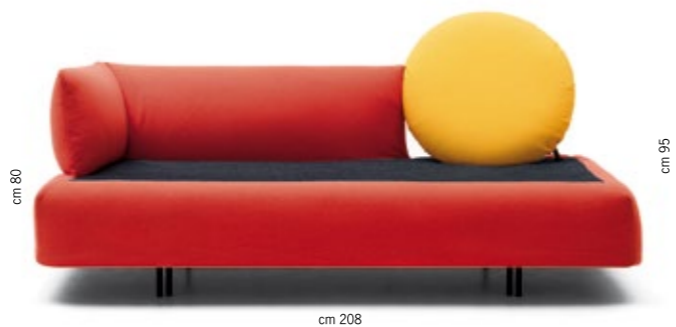

Oblò

OBLÒ

Non è necessario trasgredire le regole, se si è capaci di farne a meno. Come Vico Magistretti (2005), che regala ad ogni suo nuovo progetto un approccio senza vincoli, con la freschezza di un'immaginazione da fanciullo. Oblò è un divano trasformabile in poltrona, letto singolo, letto matrimoniale e chaise-longue; e nessuna forma prevale sull'altra, nessuna funzione è preponderante. Il grande cuscino rotondo ruota su un invisibile perno e può essere sia schienale che cuscino relax; alta qualità anche per la struttura in acciaio con imbottitura in poliuretano espanso e fibra, e per il piano di riposo in faggio stratificato con materasso in poliuretano espanso. Il rivestimento sfoderabile si può scegliere nella combinazione solare ideata da Magistretti o in mille altre sfumature.

OBLÒ

You don't need to go against the rules if you can easily do without them. Just like Vico Magistretti (2005) who conveys a sense of liberty, with the lively imagination of a child to all his new projects. Oblò is a sofa which can be converted into an armchair, a single or a double bed and a chaise longue. Still, all these forms are equally important and no function is prevailing. The large round cushion rotates on an invisible pin and it can be both a backrest or a relaxing cushion. Both the steel frame, upholstered in polyurethane foam and fibre and the sleeping surface made of stratified beech with mattress in polyurethane foam, are of the highest quality. It is provided with fully removable covers available both in the bright colour combination designed by Magistretti and in thousands of other shades.

Letto singolo cm 68 x 202
Letto matrimoniale cm 136 x 202

Single bed 68 x 202 cm
Double bed 136 x 202 cm