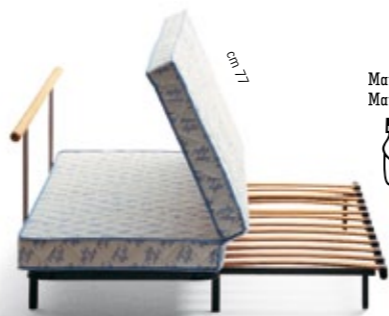

cm 77

cm 63

Materasso + cm 14
Mattress + 14 cm