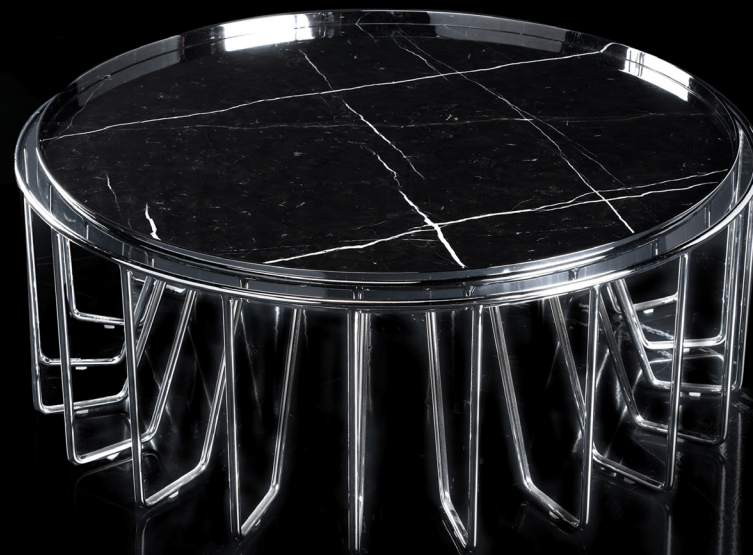

VORTEX *designed by* Arketipo Design