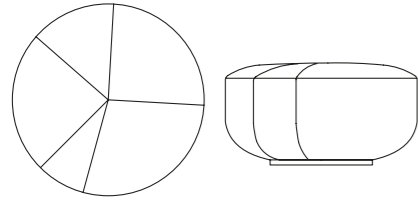

10TH CLOVE POUF

10TH CLOVE POUF 75
Ø 74x40 h cm