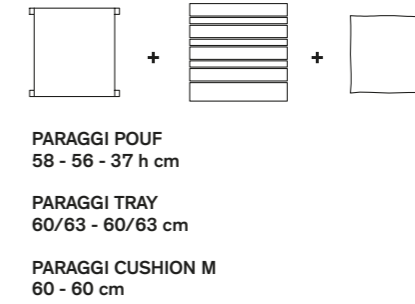

342

Exteta collection

MONTECARLO LOUNGE

PALAU

343

Exteta collection

PARAGGI