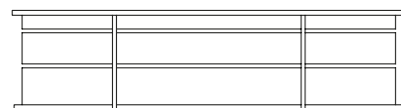

10TH CAPRERA CHEST

10TH CAPRERA CHEST
200 - 50 - 50 h cm