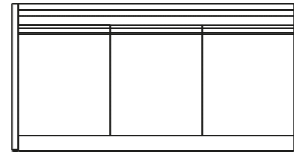

SOFT ARMCHAIR
75 - 95 - 68 h cm

SOFT CHAISE LONGUE
75 - 180 - 68 h cm

SOFT SOFA
140 - 95 - 68 h cm
180 - 95 - 68 h cm
210 - 95 - 68 h cm

KITCHEN ISLAND

KITCHEN ISLAND
188 - 98.5 - 96 h cm

KITCHEN ISLAND L
263 - 112 - 98 h cm