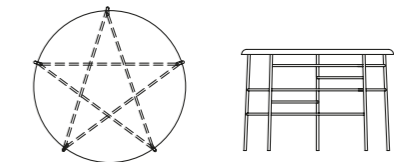

10TH STAR COFFEE TABLE 60
Ø 60x40 h cm