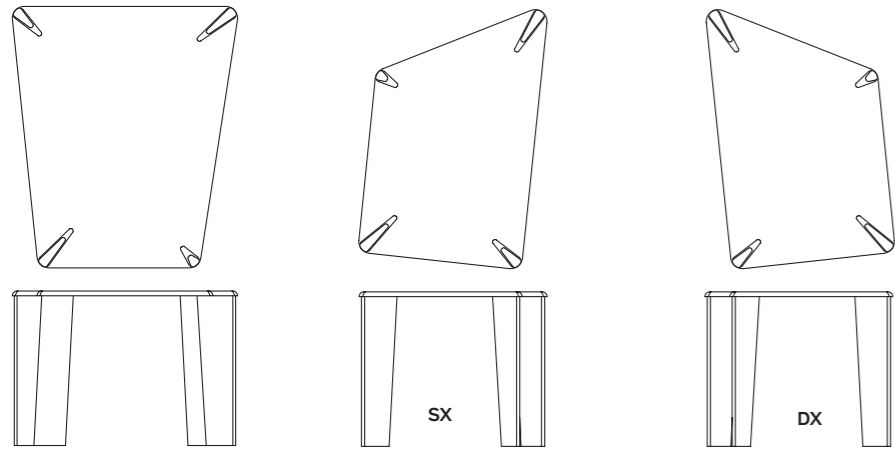

10TH JOINT ROUND DINING TABLE
Ø 160/180/200 - 65/75 h cm

10TH FLAP TABLE

10TH FLAP TABLE A
110 - 108 - 65/75 h cm

10TH FLAP TABLE B
120 - 110 - 65/75 h cm

10TH FLAP TABLE C
95 - 110 - 65/75 h cm

10TH FLAP TABLE D
80 - 108 - 65/75 h cm