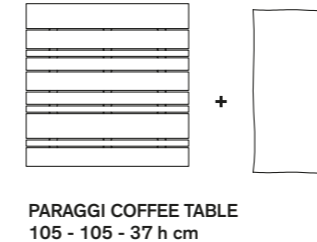

342

Exteta collection

MONTECARLO LOUNGE

PALAU

343

Exteta collection

PARAGGI