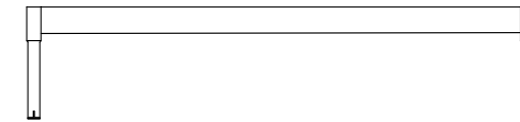

10TH BRIDGE SQUARE TABLE 145
145 - 145 - 65/75 h cm

10TH BRIDGE ROUND TABLE 145
Ø 145x65/75 h cm

10TH VIESTE CHAIR - 10TH VIESTE ARMCHAIR

10TH VIESTE CHAIR
65 - 60 - 85 h cm

10TH VIESTE ARMCHAIR SLIM
75 - 75 - 75 h cm

10TH VIESTE ARMCHAIR LARGE
90 - 77 - 75 h cm

10TH VIESTE BENCH

10TH VIESTE BENCH
160 - 44 - 35 h cm

328

10TH Collection

10TH VIESTE POUF

10TH VIESTE POUF SLIM
60 - 44 - 35 h cm

10TH VIESTE POUF LARGE
75 - 44 - 35 h cm