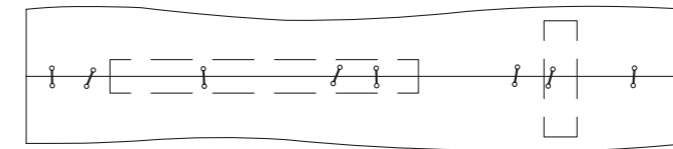

10TH JOINT COFFEE TABLE
300 - 60 - 30 h cm