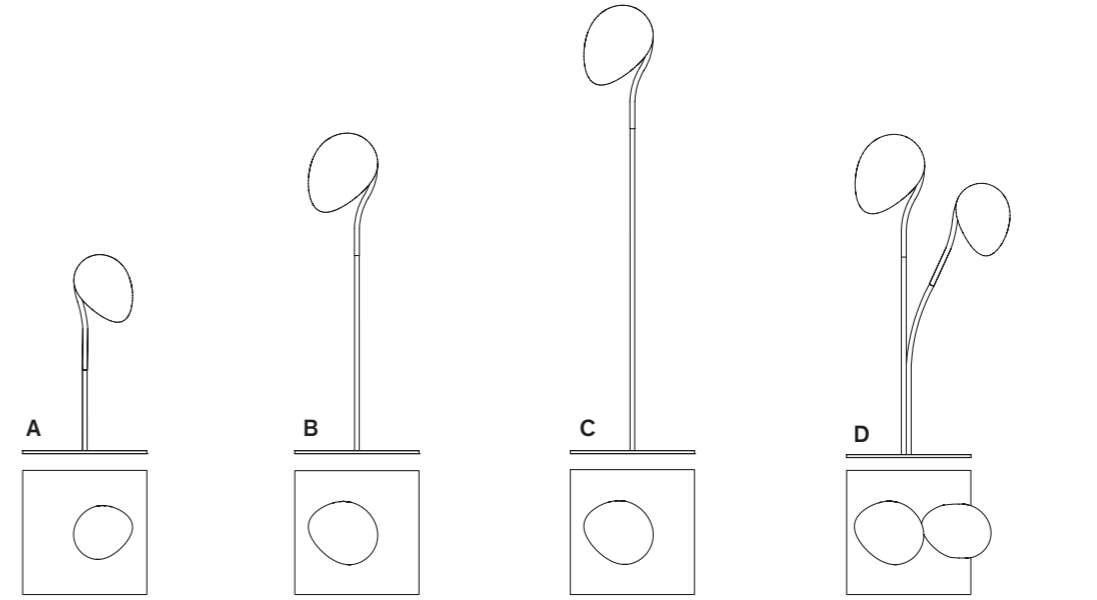

10TH CLOVE POUF

10TH CLOVE POUF 75
Ø 74x40 h cm

10TH CLOVE POUF 110
Ø 110x36

10TH NEMO SMALL LIGHT - NEMO BIG LIGHT

10TH NEMO SMALL LIGHT
70 - 38 - 47 h cm

10TH NEMO BIG LIGHT
100 - 52 - 63 h cm

10TH TREE LIGHT

10TH TREE LIGHT A
50 - 50 - 80 h cm

10TH TREE LIGHT B
50 - 50 - 130 h cm

10TH TREE LIGHT C
50 - 50 - 180 h cm

10TH TREE LIGHT D
50 - 50 - 130 h cm

10TH TREE LIGHT E
50 - 50 - 180 h cm

10TH TREE LIGHT F
50 - 50 - 180 h cm