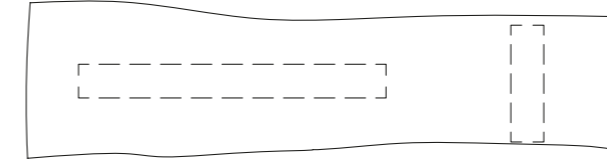

10TH ROCK ROUND & SQUARE COFFEE TABLE

10TH ROCK ROUND COFFEE TABLE
Ø 20×50 h cm
Ø 30×37 h cm

10TH ROCK SQUARE COFFEE TABLE
30 - 15 - 50 h cm
30 - 30 - 37 h cm

321

10TH Collection

10TH JOINT STONE COFFEE TABLE