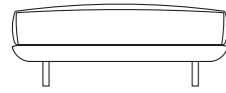

Sunbed - Tea House Collection by Paolo Bonazzi

Sunbed - Tea House Collection by Paolo Bonazzi

TECHNICAL DATA

316

10TH Collection

10TH CAPRERA SOFA

10TH CAPRERA SOFA 105
105 - 115 - 40 h cm

10TH CAPRERA SOFA 125
125 - 115 - 40 h cm