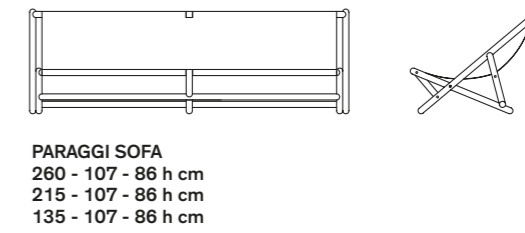

342

Exteta collection

MONTECARLO LOUNGE

PALAU

343

Exteta collection

PARAGGI