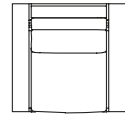

ARMCHAIR
121 - 115 - h 85 cm