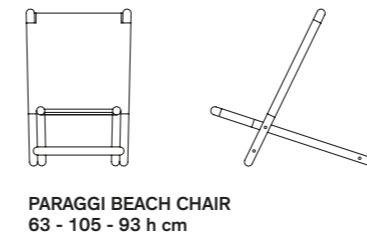

342

Exteta collection

MONTECARLO LOUNGE

PALAU

343

Exteta collection

PARAGGI