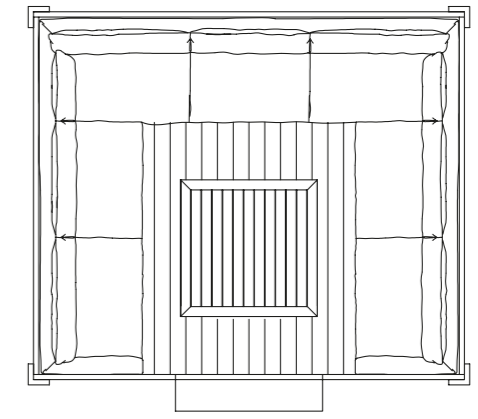

TEA HOUSE BASIC
360 - 360 - 406 h cm

TEA HOUSE BASIC
420 - 360 - 406 h cm

TEA HOUSE WOOD SIDE

TEA HOUSE WOOD SIDE
352 - 4 - 92 h cm
404 - 4 - 92 h cm

TEA HOUSE LIVING

TEA HOUSE LIVING
360 - 360 - 406 h cm

TEA HOUSE LIVING
420 - 360 - 406 h cm