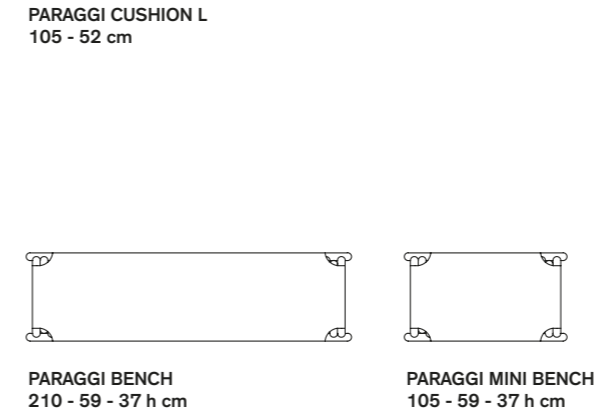

342

Exteta collection

MONTECARLO LOUNGE

PALAU

343

Exteta collection

PARAGGI