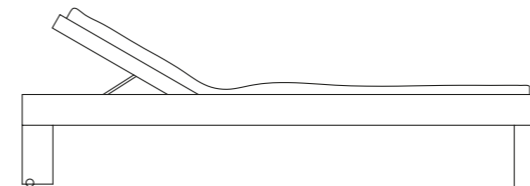

ZEN HAMMAM
304 - 165.5 - 239.6 h cm

ZEN FACILITIES

ZEN FACILITIES
304 - 165.5 - 239.6 h cm

ZEN DECKCHAIR

ZEN DECKCHAIR
204 - 75 - 36 h cm

350

Exteta collection

ZEN SUNDECK