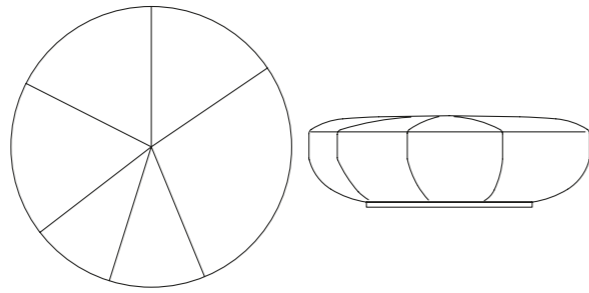

10TH CLOVE POUF

10TH CLOVE POUF 75
Ø 74x40 h cm

10TH CLOVE POUF 110
Ø 110x36

10TH NEMO SMALL LIGHT - NEMO BIG LIGHT

10TH NEMO SMALL LIGHT
70 - 38 - 47 h cm

10TH NEMO BIG LIGHT
100 - 52 - 63 h cm

10TH TREE LIGHT