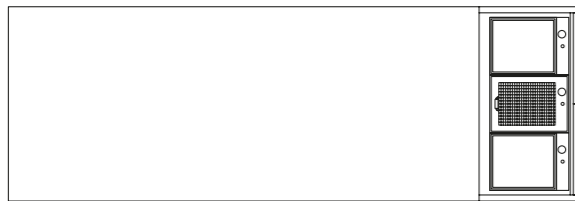

KITCHEN TABLE

KITCHEN TABLE
260 - 128 - 83 h cm
310 - 128 - 83 h cm