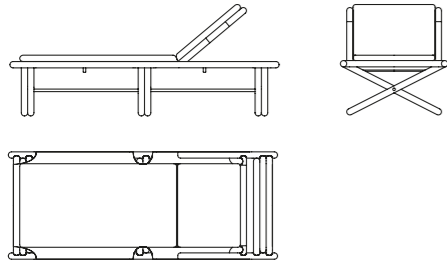

PARAGGI

PARAGGI SUN LOUNGER
210 - 80 - 43 h cm