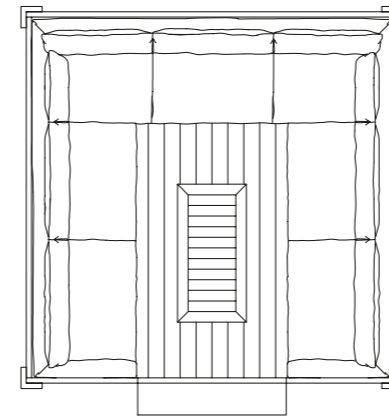

TEA HOUSE BASIC
360 - 360 - 406 h cm

TEA HOUSE BASIC
420 - 360 - 406 h cm

TEA HOUSE WOOD SIDE

TEA HOUSE WOOD SIDE
352 - 4 - 92 h cm
404 - 4 - 92 h cm

TEA HOUSE LIVING

TEA HOUSE LIVING
360 - 360 - 406 h cm

TEA HOUSE LIVING
420 - 360 - 406 h cm