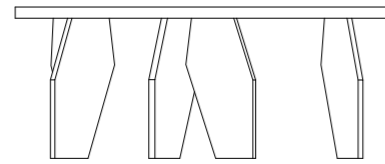

10TH JOINT STONE COFFEE TABLE
270 - 70 - 30 h cm

10TH JOINT COFFEE TABLE

10TH JOINT COFFEE TABLE
300 - 60 - 30 h cm

10TH JOINT DINNER TABLE - 10TH JOINT LOUNGE TABLE

10TH JOINT DINNER TABLE
250 - 100 - 75 h cm
500 - 75 - 75 h cm