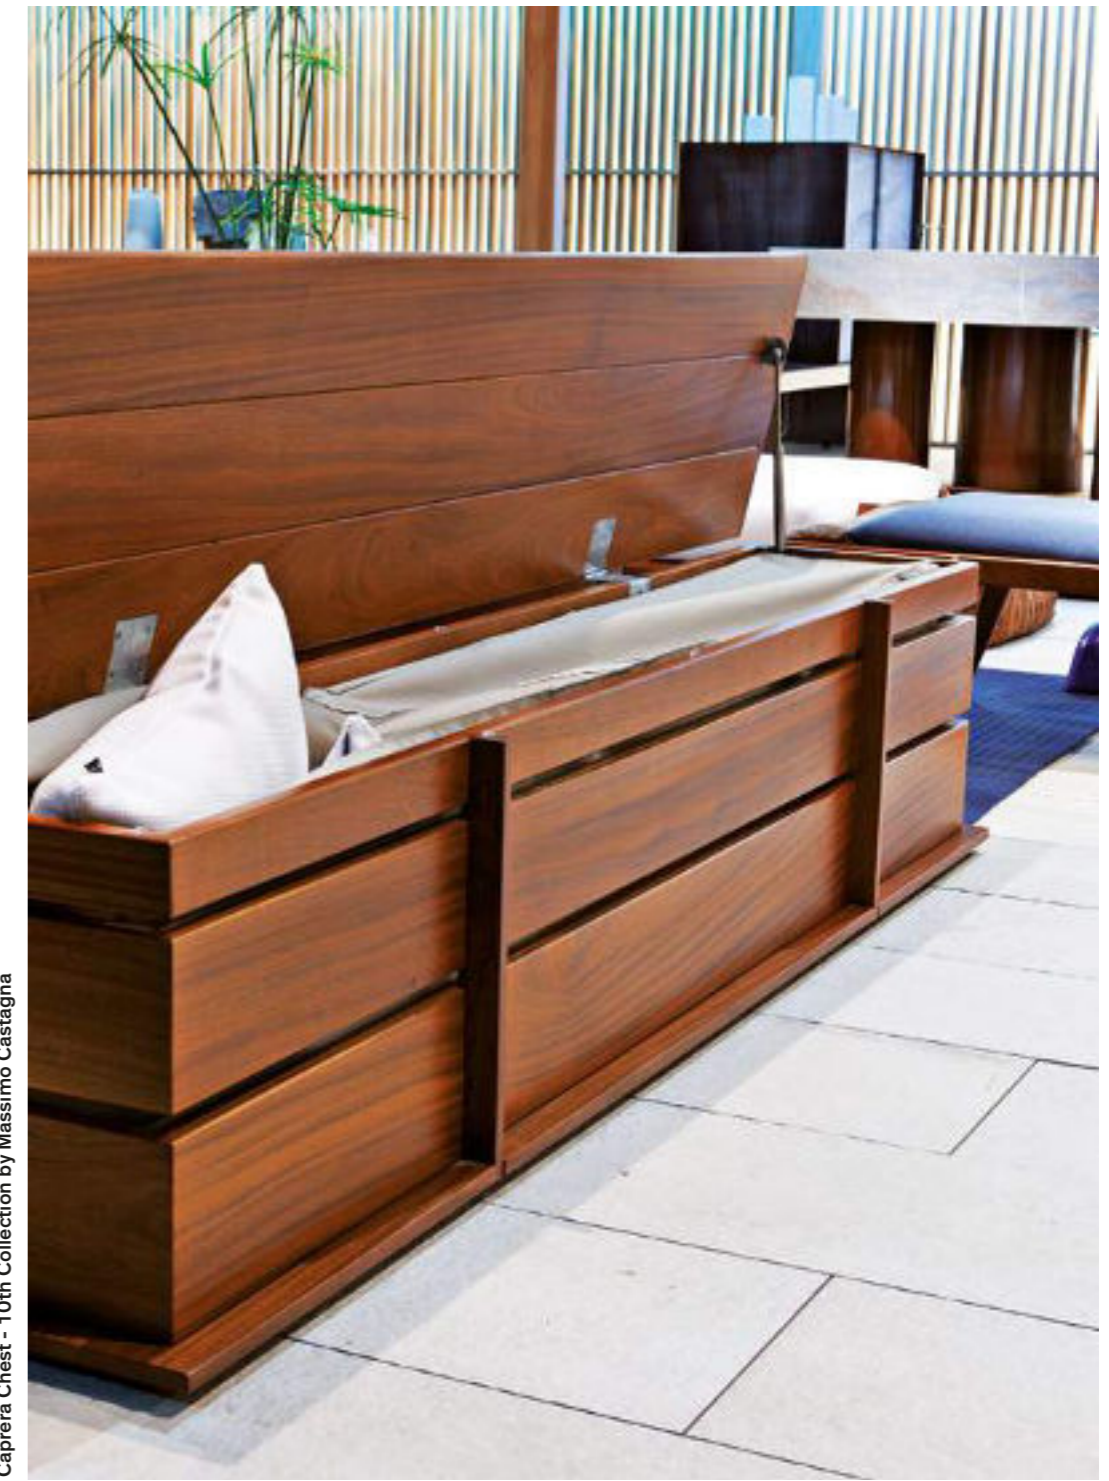

Caprera Chest - 10th Collection by Massimo Castagna