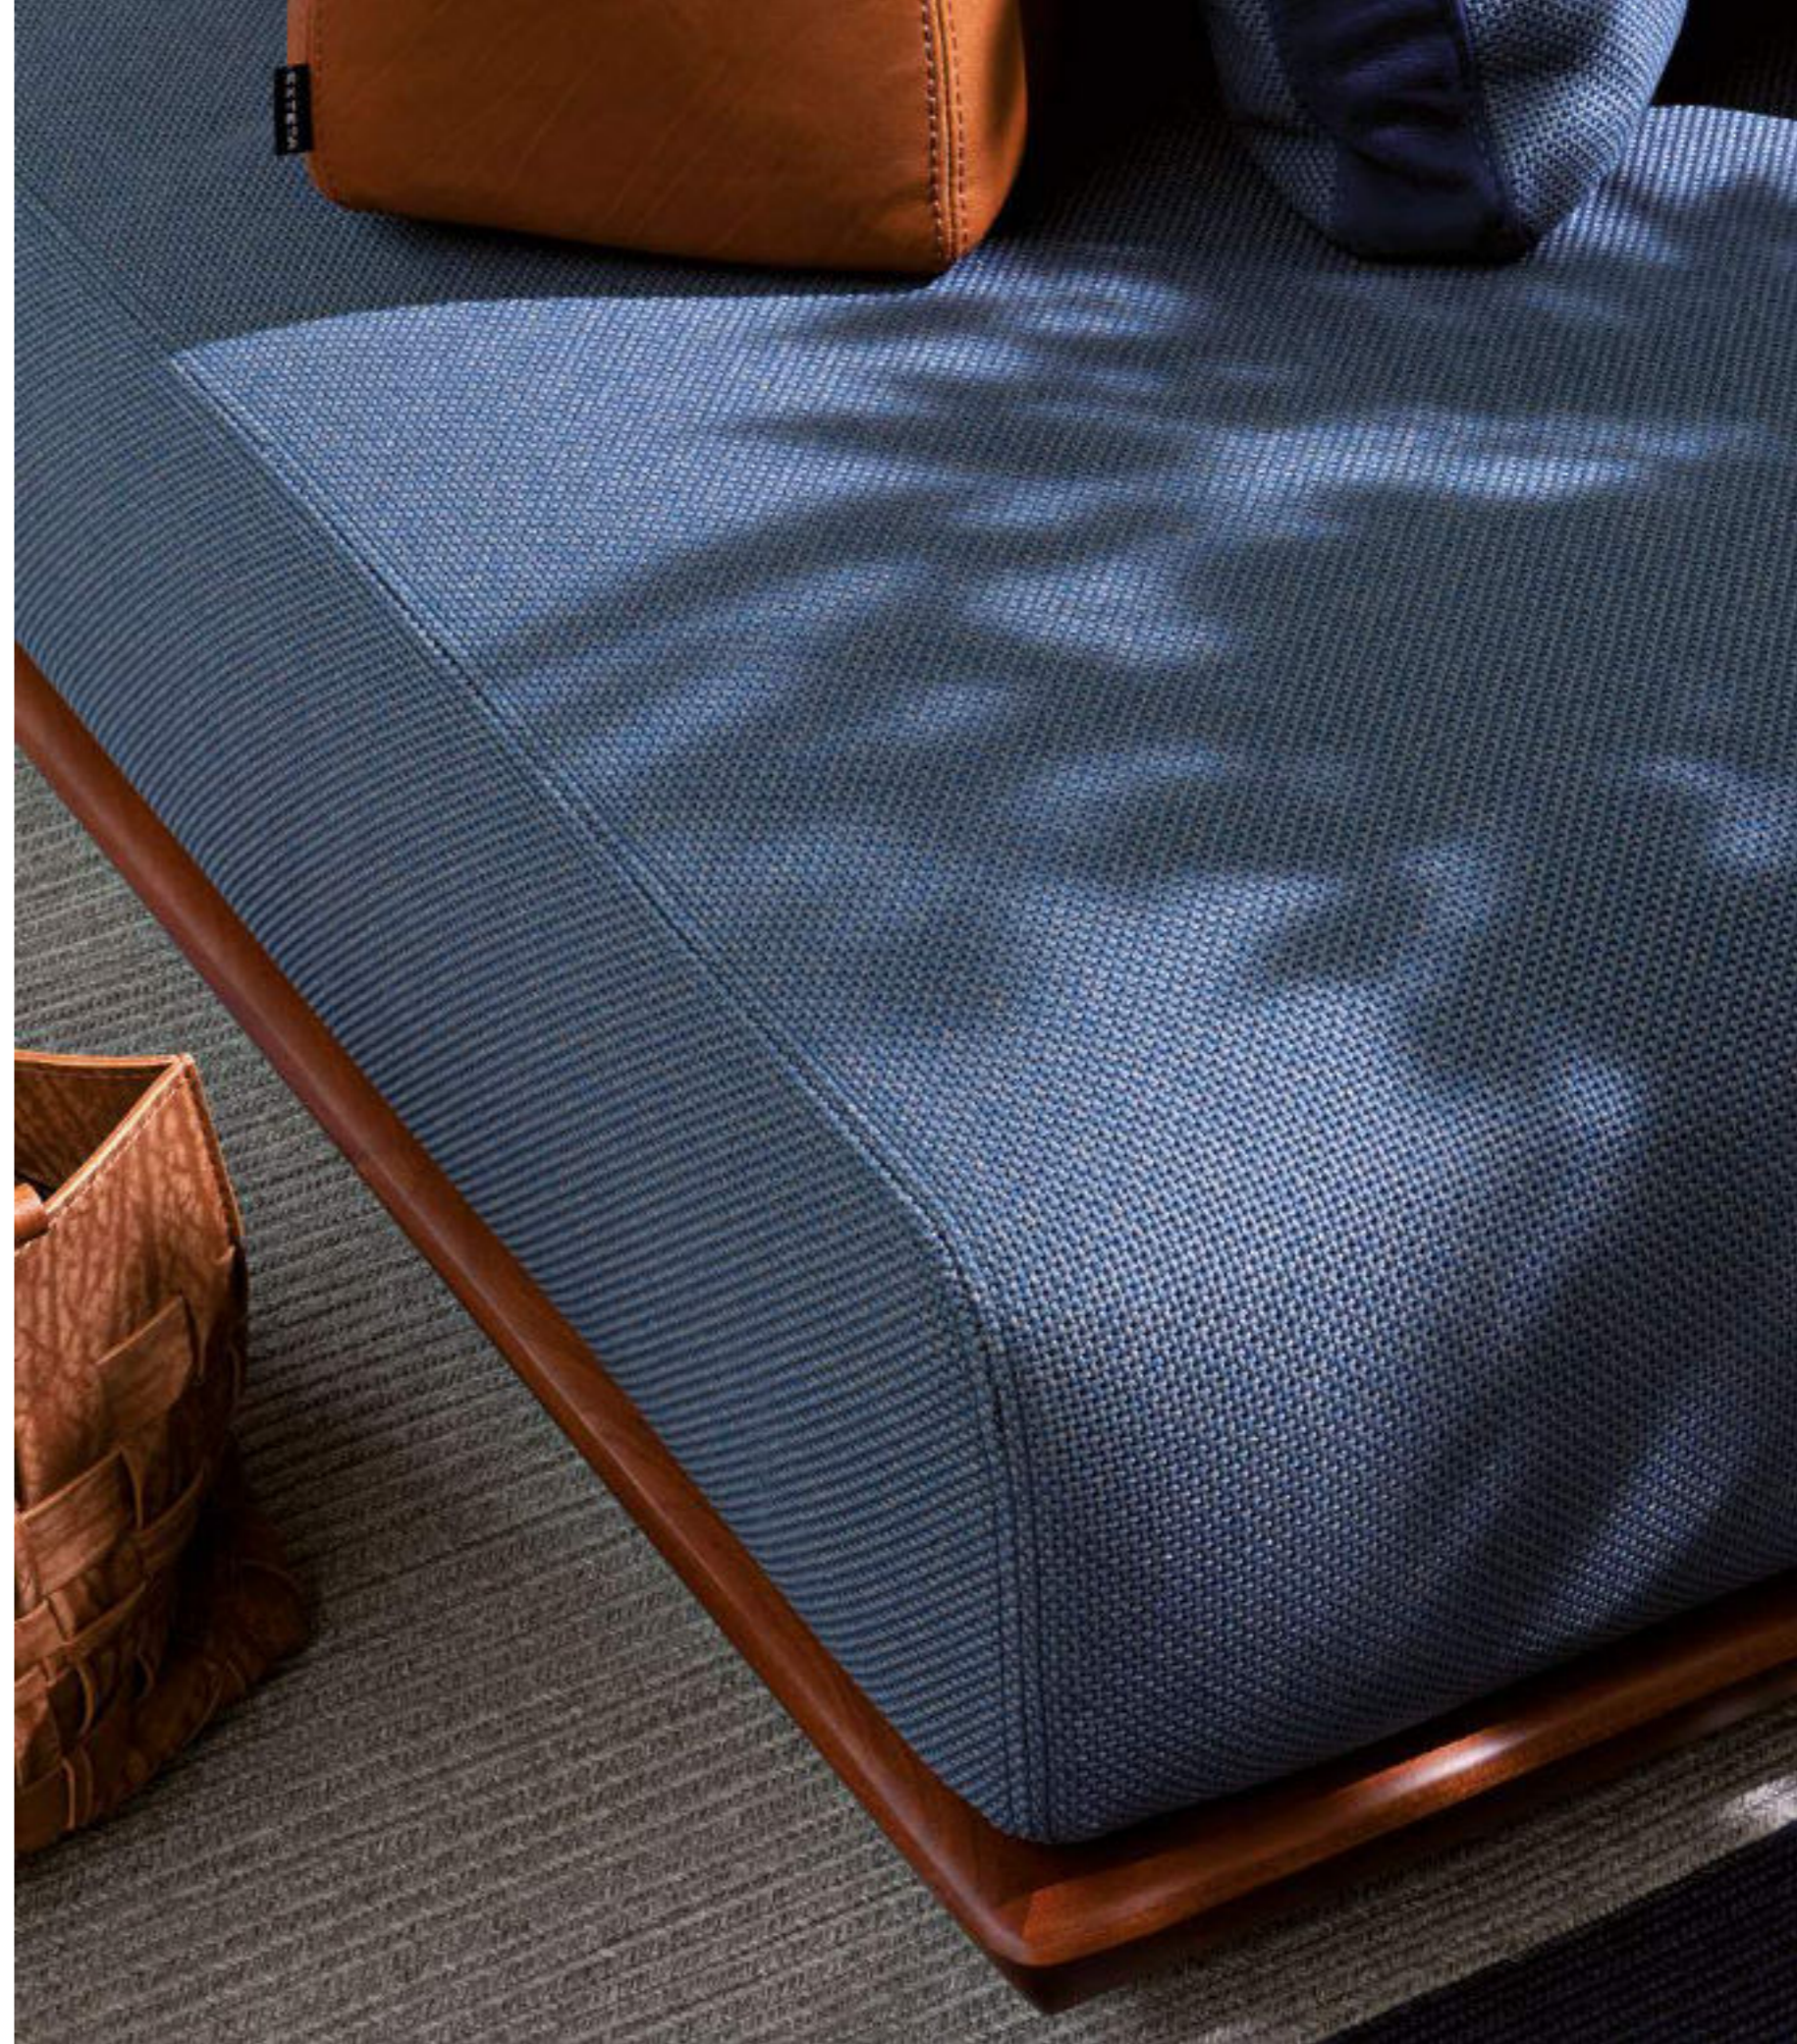

Caprera Island, Basket, Carpet - 10th Collection by Massimo Castagna