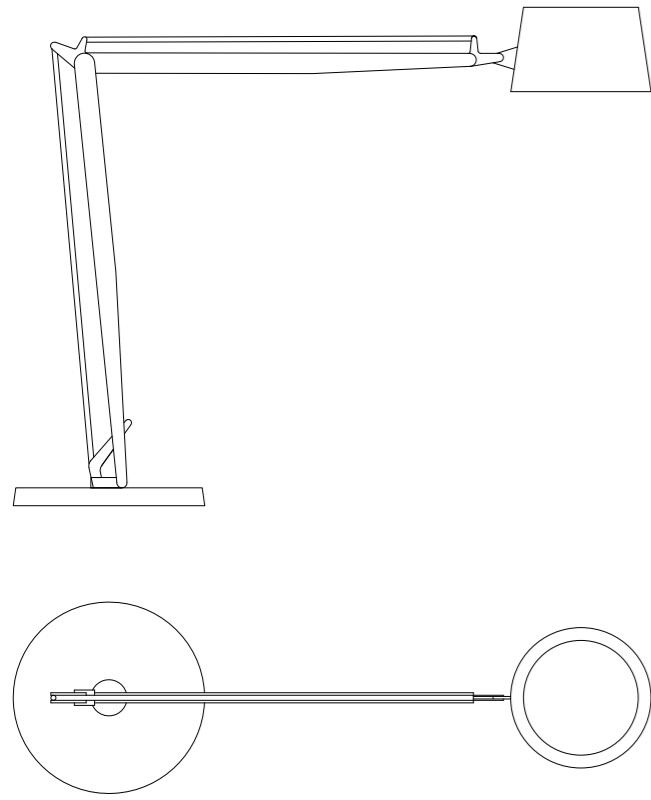

336

10TH Collection

10TH LUCIFERO HEATER LIGHT

10TH LUCIFERO HEATER LIGHT
250 - 75 - 270/300 h cm

337

10TH Collection