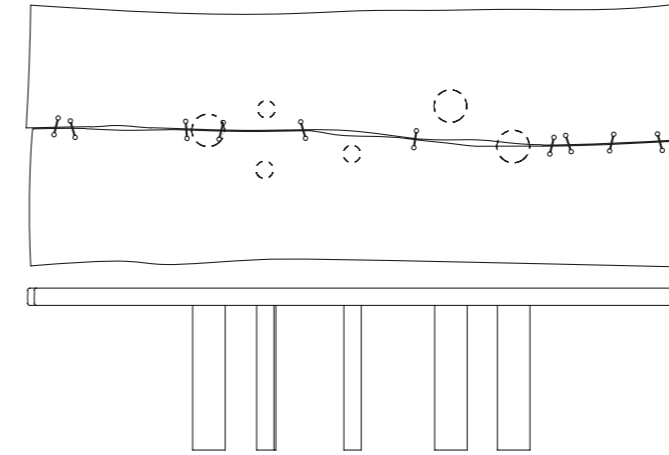

10TH JOINT DINING TABLE - 10TH JOINT ROUND DINING TABLE

10TH JOINT DINING TABLE
150 - 150 - 65/75 h cm
300 - 120 - 65/75 h cm
200 - 200 - 65/75 h cm