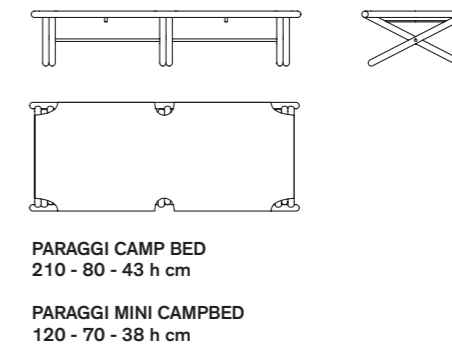

342

Exteta collection

MONTECARLO LOUNGE

PALAU

343

Exteta collection

PARAGGI