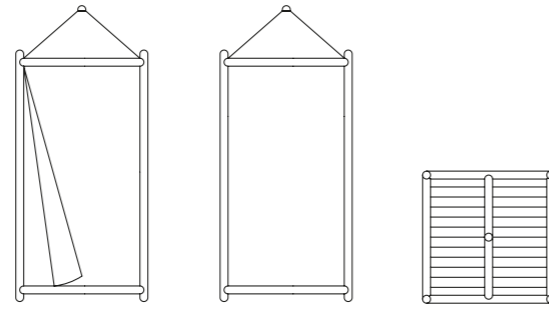

PARAGGI BEACH HUT
125 - 125 - 280 h cm