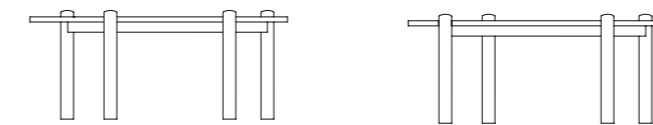

10TH CAPRERA WOODEN ARMREST

10TH CAPRERA WOODEN ARMREST
70 - 26 - 25 h cm

10TH CAPRERA COFFEE TABLE

10TH CAPRERA COFFEE ROUND TABLE 70
Ø 70x50 h cm

10TH CAPRERA COFFEE ROUND TABLE 120
Ø 120x40 h cm

10TH CAPRERA COFFEE TABLE
100 - 38 - 40 h cm