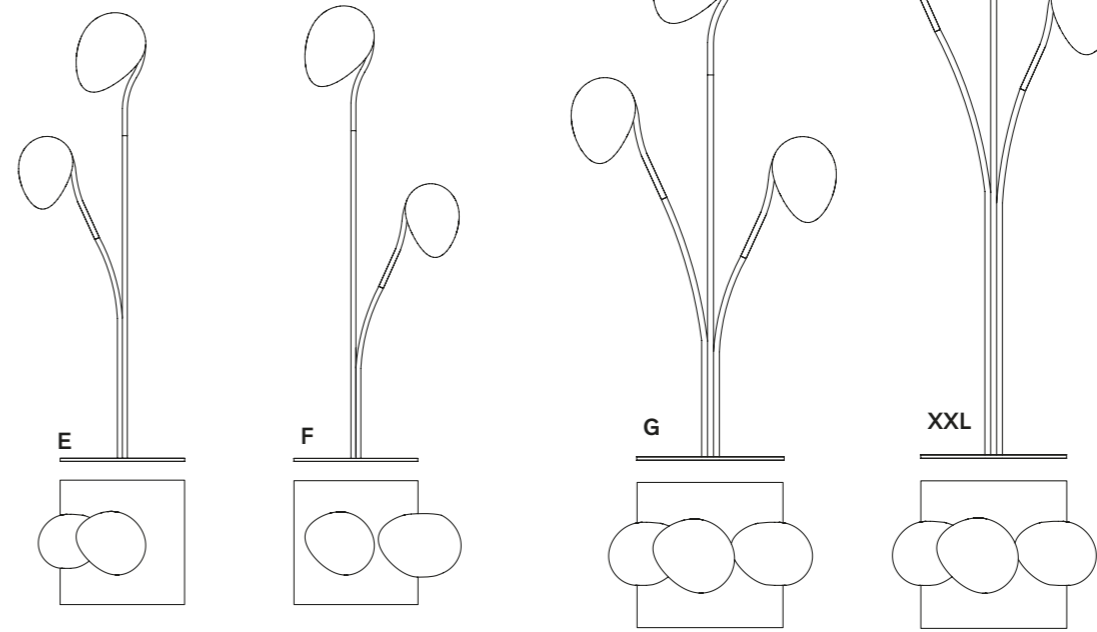

10TH CLOVE POUF

10TH CLOVE POUF 75
Ø 74x40 h cm

10TH CLOVE POUF 110
Ø 110x36

10TH NEMO SMALL LIGHT - NEMO BIG LIGHT

10TH NEMO SMALL LIGHT
70 - 38 - 47 h cm

10TH NEMO BIG LIGHT
100 - 52 - 63 h cm

10TH TREE LIGHT

10TH TREE LIGHT A
50 - 50 - 80 h cm

10TH TREE LIGHT B
50 - 50 - 130 h cm

10TH TREE LIGHT C
50 - 50 - 180 h cm

10TH TREE LIGHT D
50 - 50 - 130 h cm

10TH TREE LIGHT E
50 - 50 - 180 h cm

10TH TREE LIGHT F
50 - 50 - 180 h cm