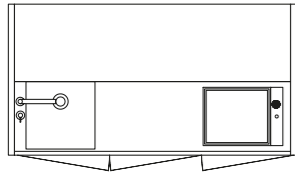

KITCHEN ISLAND

KITCHEN ISLAND
188 - 98.5 - 96 h cm