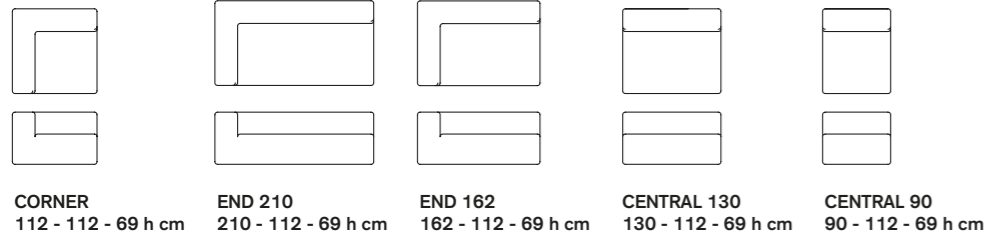

10TH BASKET AND TRAY

10TH BASKET BIG
70 - 40 - 36 h cm

10TH BASKET SMALL
35 - 35 - 25 h cm

10TH TRAY
25 - 25 - 6 h cm

342

Exteta collection

MONTECARLO LOUNGE

PALAU