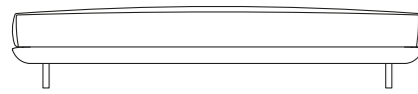

Sunbed - Tea House Collection by Paolo Bonazzi

Sunbed - Tea House Collection by Paolo Bonazzi

TECHNICAL DATA

316

10TH Collection

10TH CAPRERA SOFA

10TH CAPRERA SOFA 105
105 - 115 - 40 h cm

10TH CAPRERA SOFA 125
125 - 115 - 40 h cm