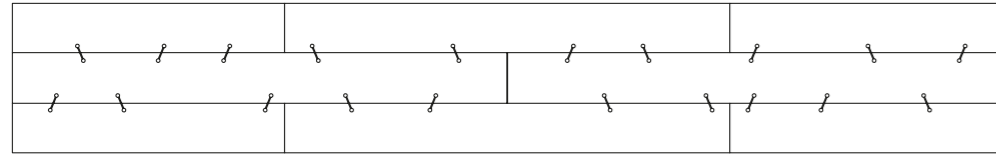

10TH JOINT DINNER TABLE - 10TH JOINT LOUNGE TABLE

10TH JOINT DINNER TABLE
250 - 100 - 75 h cm
500 - 75 - 75 h cm