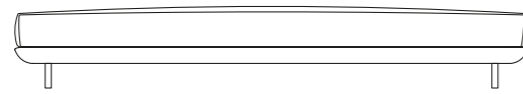

10TH CAPRERA SOFA 250
250 - 115 - 40 h cm