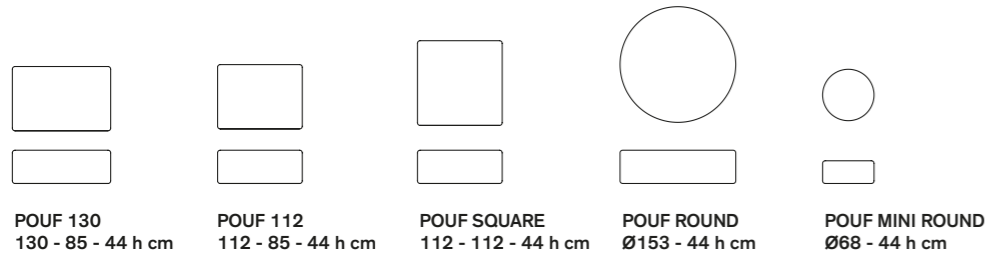

10TH BASKET AND TRAY

10TH BASKET BIG
70 - 40 - 36 h cm

10TH BASKET SMALL
35 - 35 - 25 h cm

10TH TRAY
25 - 25 - 6 h cm

342

Exteta collection

MONTECARLO LOUNGE

PALAU