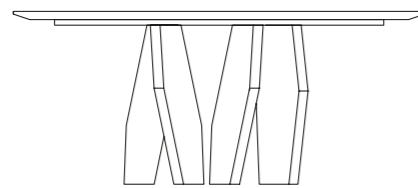

10TH ROUND OBLIQUE TABLE

10TH ROUND OBLIQUE TABLE
Ø 145x65/75 h cm