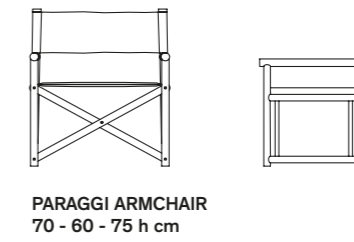

342

Exteta collection

MONTECARLO LOUNGE

PALAU

343

Exteta collection

PARAGGI