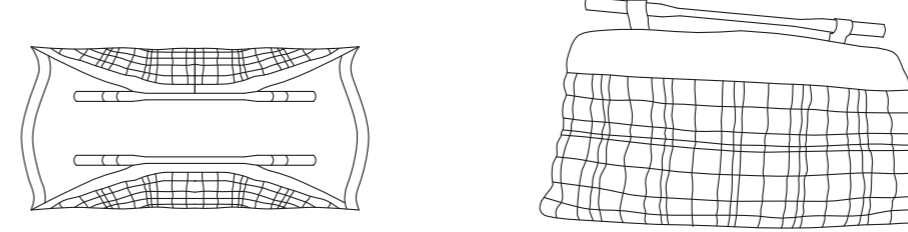

C

10TH VASE C
16 - 16 - 50 h cm

D

10TH VASE D
Ø 28 - 20 h cm

E

10TH VASE E
Ø 28 - 30 h cm

341

10TH Collection

10TH BASKET AND TRAY

10TH BASKET BIG
70 - 40 - 36 h cm

10TH BASKET SMALL
35 - 35 - 25 h cm

10TH TRAY
25 - 25 - 6 h cm

342

Exteta collection

MONTECARLO LOUNGE

PALAU