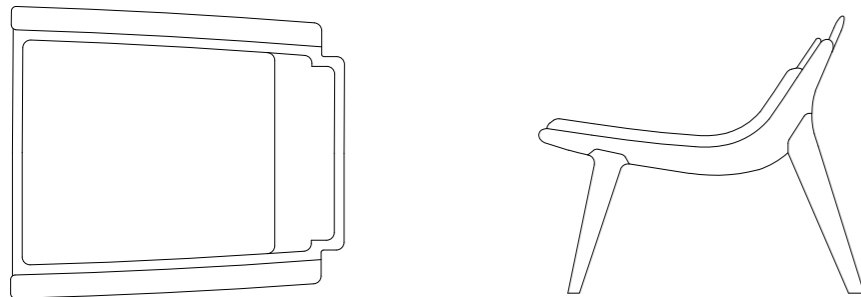

10TH LERICI ARMCHAIR

10TH LERICI ARMCHAIR
85 - 75 - 70 h cm

329

10TH Collection