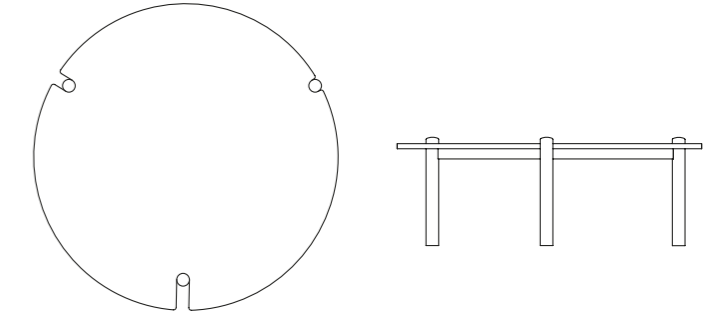

10TH CAPRERA WOODEN ARMREST

10TH CAPRERA WOODEN ARMREST
70 - 26 - 25 h cm

10TH CAPRERA COFFEE TABLE

10TH CAPRERA COFFEE ROUND TABLE 70
Ø 70x50 h cm

10TH CAPRERA COFFEE ROUND TABLE 120
Ø 120x40 h cm

10TH CAPRERA COFFEE TABLE
100 - 38 - 40 h cm