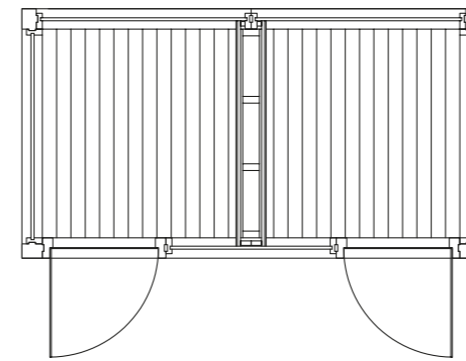

ZEN FACILITIES

ZEN FACILITIES
304 - 165.5 - 239.6 h cm