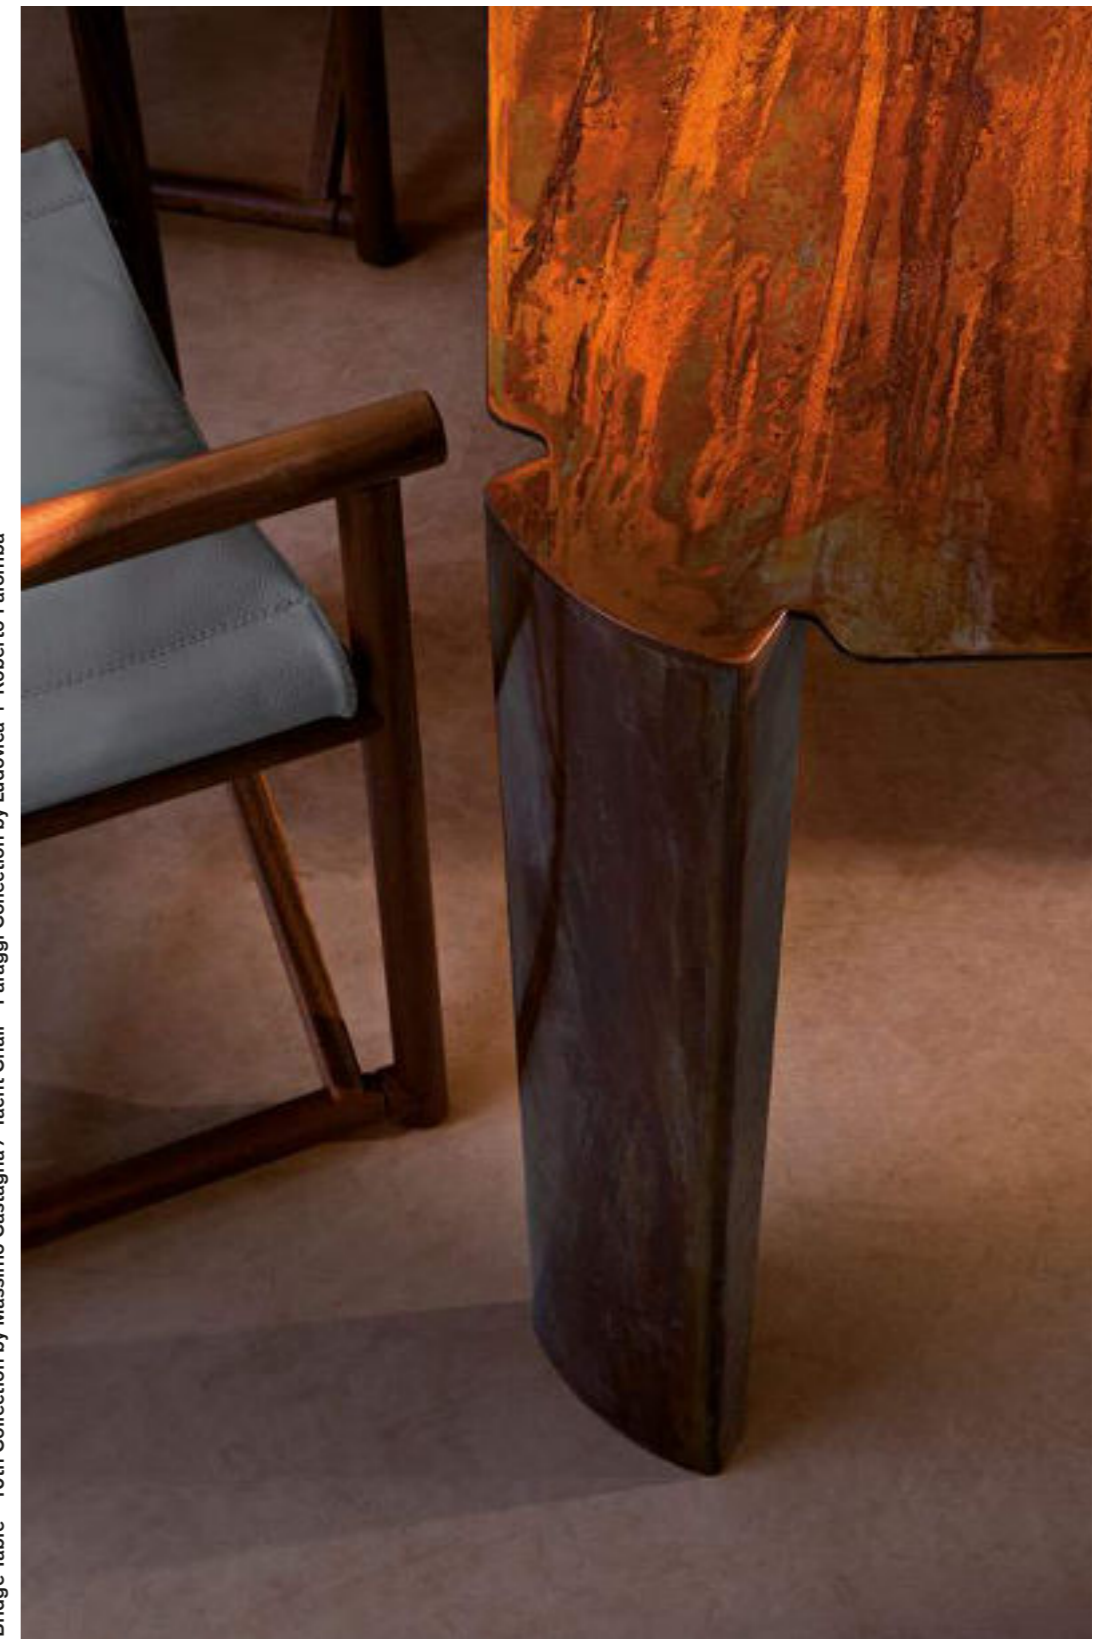

Bridge Table - 10th Collection by Massimo Castagna / Yacht Chair - Paraggi Collection by Ludovica + Roberto Palomba