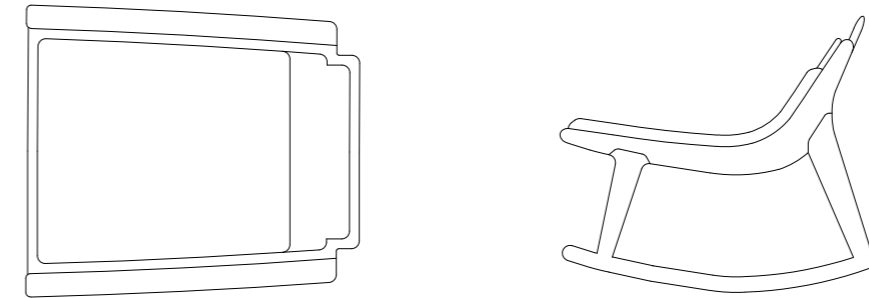

10TH LERICI ROCKING CHAIR

10TH LERICI ROCKING CHAIR
85 - 75 - 70 h cm