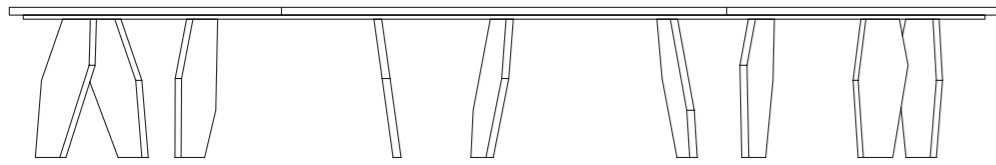

10TH JOINT DINNER TABLE - 10TH JOINT LOUNGE TABLE

10TH JOINT DINNER TABLE
250 - 100 - 75 h cm
500 - 75 - 75 h cm