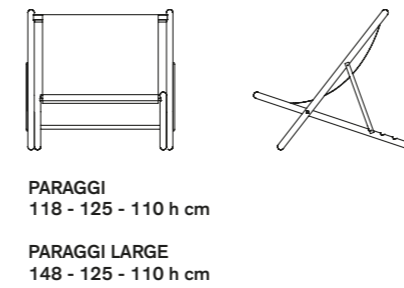

342

Exteta collection

MONTECARLO LOUNGE

PALAU

343

Exteta collection

PARAGGI