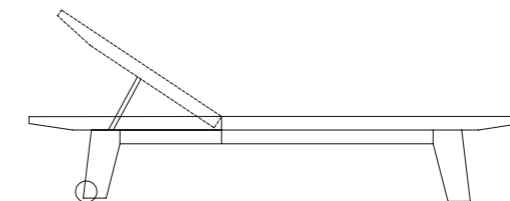

TEA HOUSE LIVING

TEA HOUSE SUNBED
230 - 75 - 40 h cm