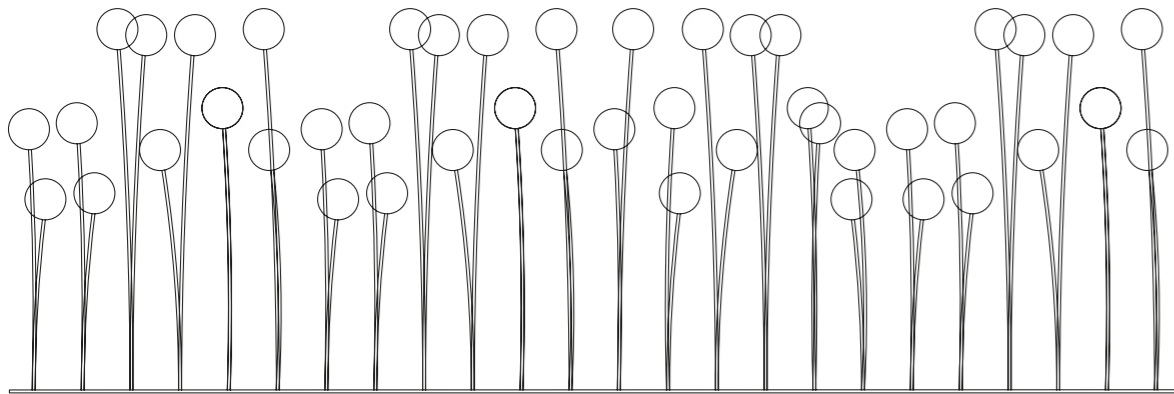

10TH PRATO FIORITO FLOOR LIGHT

EXAMPLE OF COMPOSITION_ESEMPIO DI COMPOSIZIONE