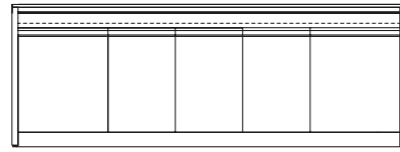

SOFT ARMCHAIR
75 - 95 - 68 h cm

SOFT CHAISE LONGUE
75 - 180 - 68 h cm

SOFT SOFA
140 - 95 - 68 h cm
180 - 95 - 68 h cm
210 - 95 - 68 h cm

KITCHEN ISLAND

KITCHEN ISLAND
188 - 98.5 - 96 h cm

KITCHEN ISLAND L
263 - 112 - 98 h cm