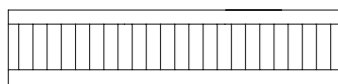

TEA HOUSE WOOD SIDE

TEA HOUSE WOOD SIDE
352 - 4 - 92 h cm
404 - 4 - 92 h cm