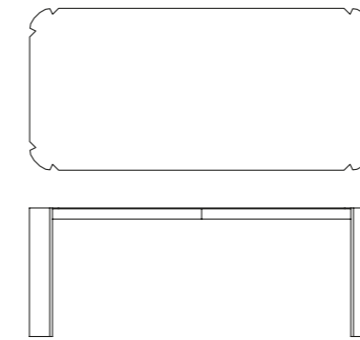

10TH BRIDGE TABLE 195
195 - 95 - 65/75 h cm