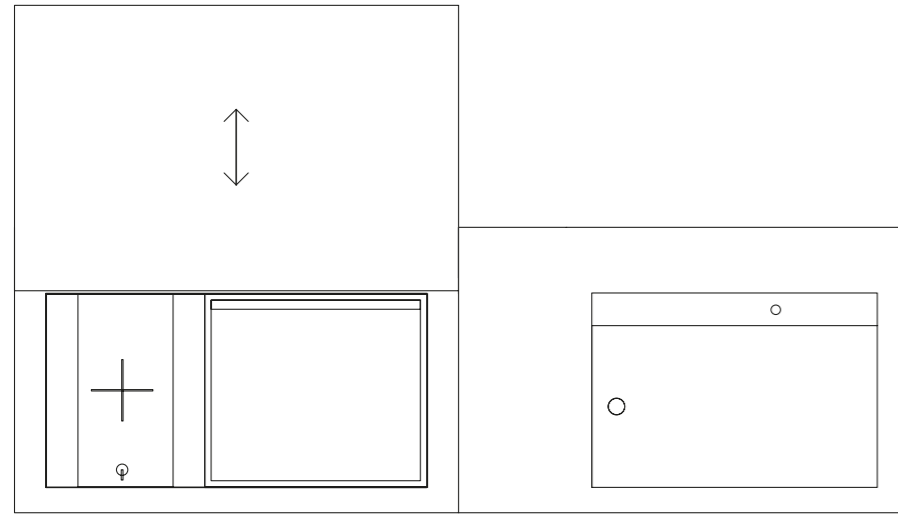

338

10TH Collection

10TH KITCHEN

10TH KITCHEN COUNTER_BANCONE CUCINA
200/280 - 90 - 90 h cm

339

10TH Collection