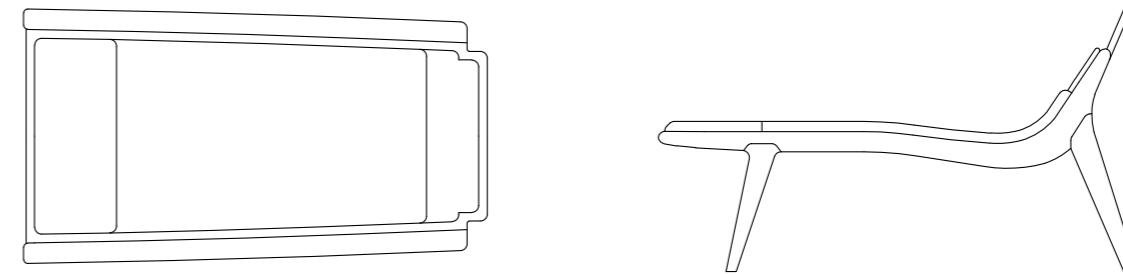

10TH LERICI CHAISE LONGUE

10TH LERICI CHAISE LONGUE
135 - 75 - 80 h cm