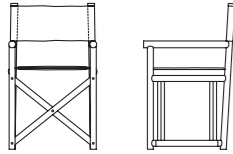

PARAGGI YACHT CHAIR
52 - 53 - 85 h cm