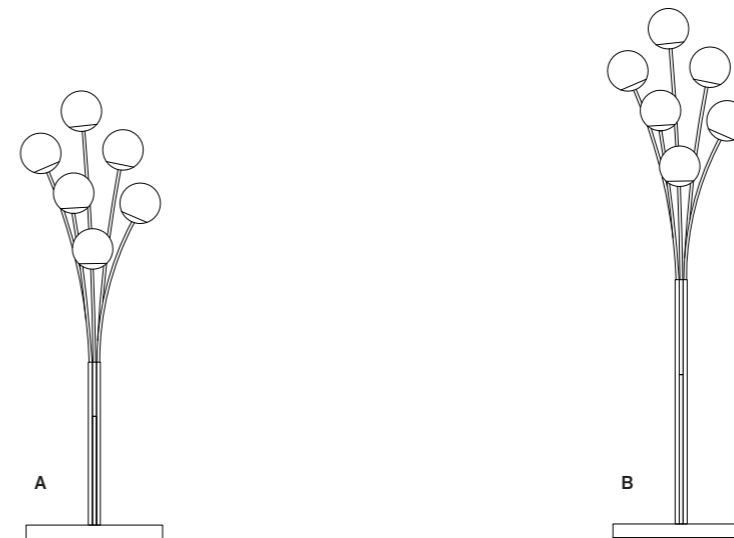

10TH PRATO FIORITO FLOOR LIGHT