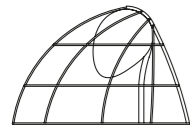

10TH CLOVE POUF

10TH CLOVE POUF 75
Ø 74x40 h cm

10TH CLOVE POUF 110
Ø 110x36

10TH NEMO SMALL LIGHT - NEMO BIG LIGHT

10TH NEMO SMALL LIGHT
70 - 38 - 47 h cm

10TH NEMO BIG LIGHT
100 - 52 - 63 h cm

10TH TREE LIGHT