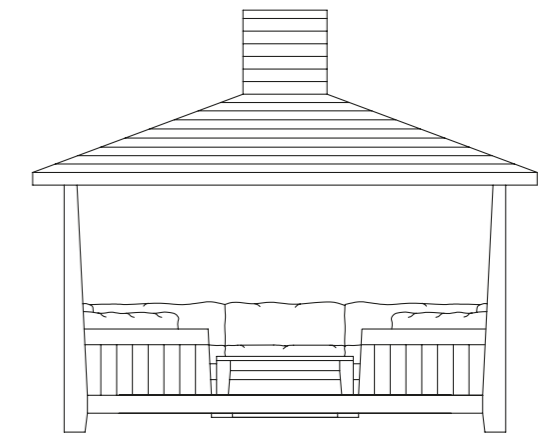

TEA HOUSE BASIC
360 - 360 - 406 h cm

TEA HOUSE BASIC
420 - 360 - 406 h cm

TEA HOUSE WOOD SIDE

TEA HOUSE WOOD SIDE
352 - 4 - 92 h cm
404 - 4 - 92 h cm

TEA HOUSE LIVING

TEA HOUSE LIVING
360 - 360 - 406 h cm

TEA HOUSE LIVING
420 - 360 - 406 h cm