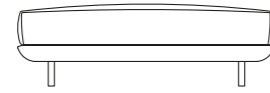

Sunbed - Tea House Collection by Paolo Bonazzi

Sunbed - Tea House Collection by Paolo Bonazzi

TECHNICAL DATA

316

10TH Collection

10TH CAPRERA SOFA

10TH CAPRERA SOFA 105
105 - 115 - 40 h cm

10TH CAPRERA SOFA 125
125 - 115 - 40 h cm