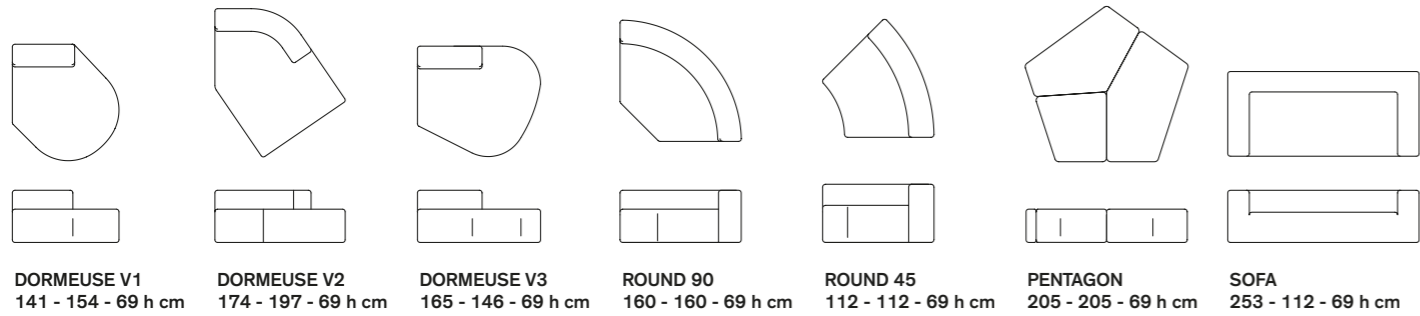

10TH BASKET AND TRAY

10TH BASKET BIG
70 - 40 - 36 h cm

10TH BASKET SMALL
35 - 35 - 25 h cm

10TH TRAY
25 - 25 - 6 h cm

342

Exteta collection

MONTECARLO LOUNGE

PALAU