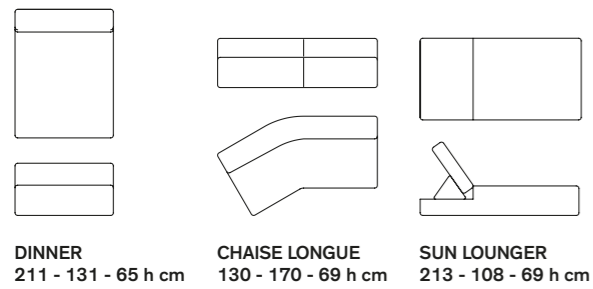

10TH BASKET AND TRAY

10TH BASKET BIG
70 - 40 - 36 h cm

10TH BASKET SMALL
35 - 35 - 25 h cm

10TH TRAY
25 - 25 - 6 h cm

342

Exteta collection

MONTECARLO LOUNGE

PALAU