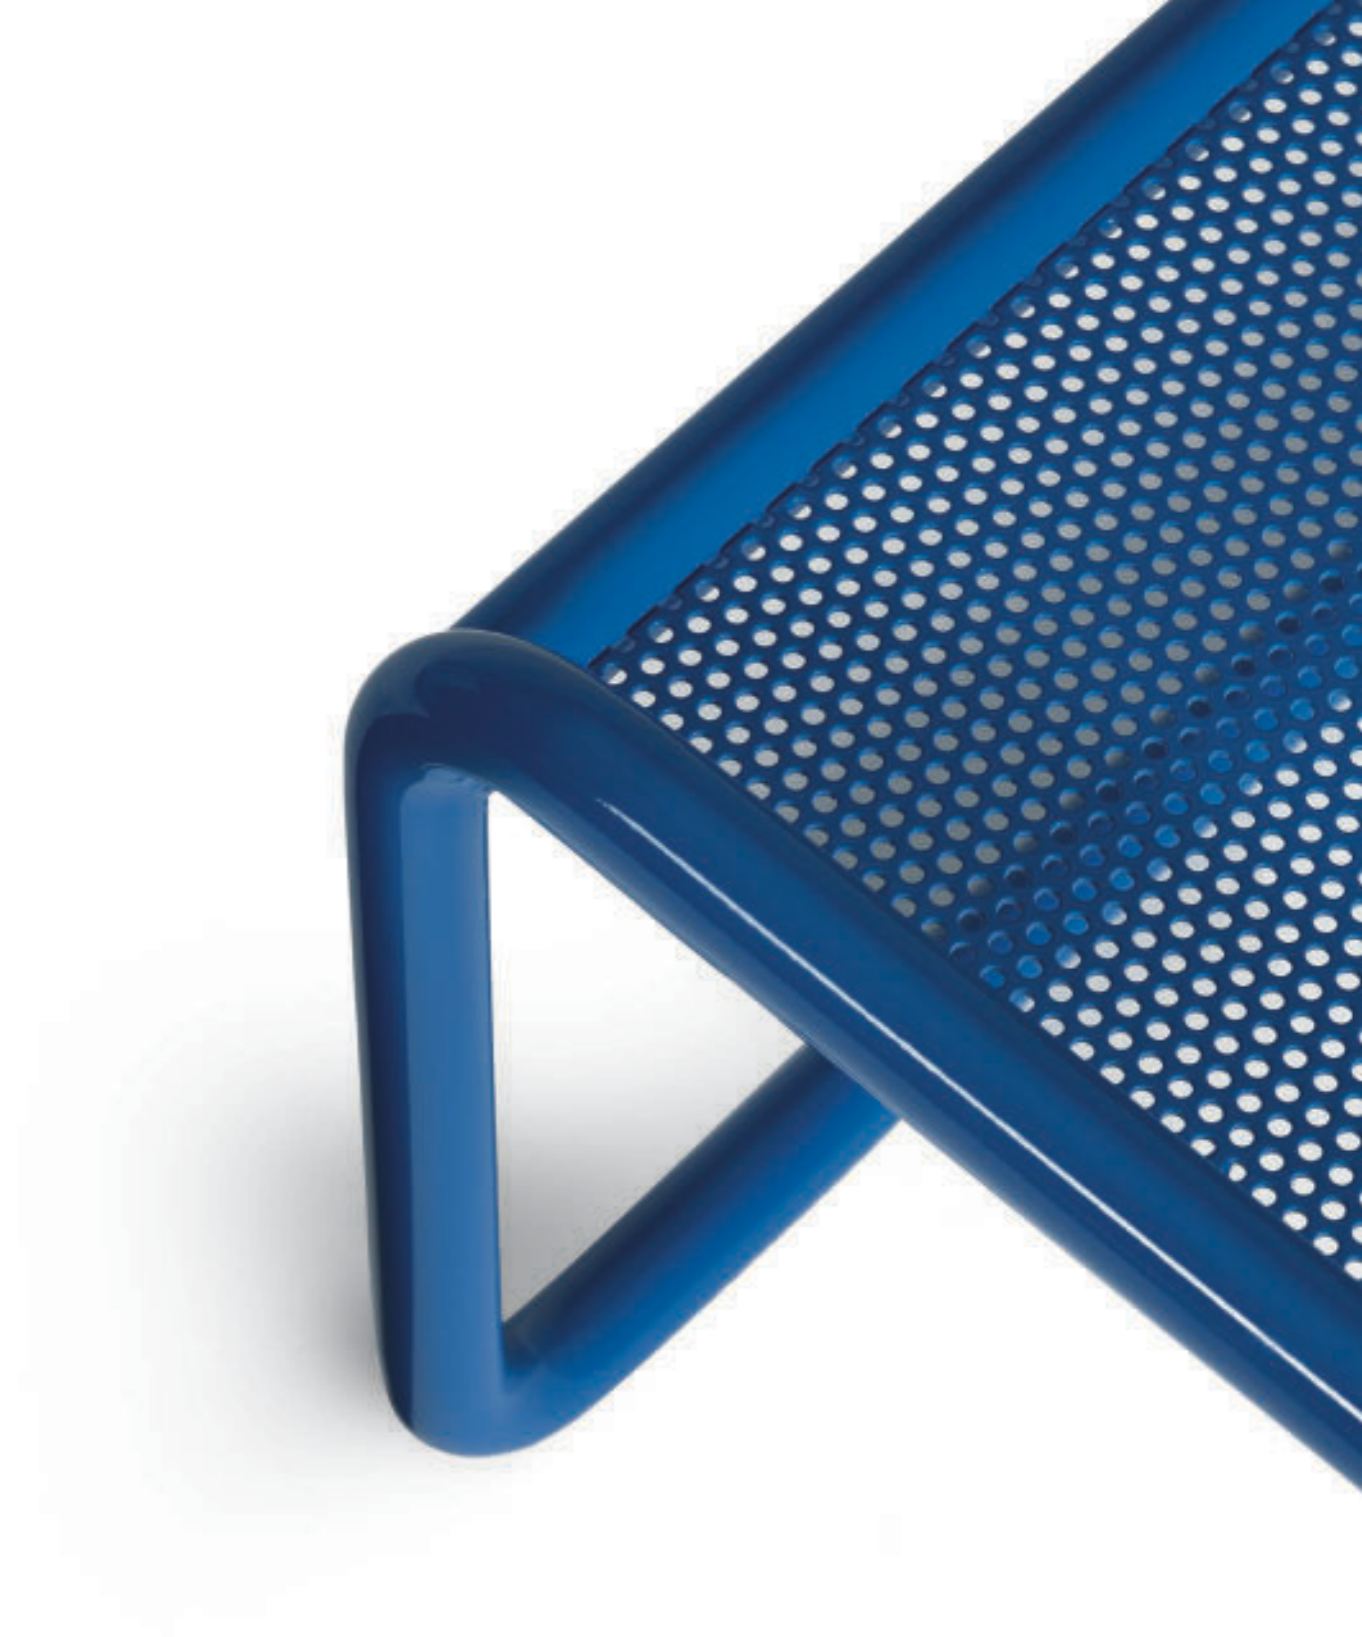

THE MOST FAMOUS POOL SIDE

The collection by Gae Aulenti
appears in the movie “La Piscine”
starring Delon, Schneider and Birkin

The geometry of the steel tubular
framework reminds one of the classic
shapes of curved wooden chairs
and, with the eccentric application of
colour, becomes a feature of great
personality, a timeless mood that
together with the materials and the
cushions' decorative patterns has made
Locus Solus an informal and lively icon
for pop style, selected to portray a
way of outdoor life as also seen in the
movie “La Piscine” starring Alain Delon,
Romy Schneider and Jane Birkin.

Technical
Data

SDRAIO PRENDISOLE SUN LOUNGER

Struttura in tubolare di acciaio da ø30 mm verniciato in vari colori
Steel tubular frame Ø 30mm varnished in different colours

LxPxH 210X70X58 cm

— WxDxH 210X70X58 cm

GIALLO / YELLOW

ARANCIONE / ORANGE

BLU / BLUE

VERDE / GREEN

BIANCO / WHITE

TESSUTO BLU / BLUE FABRIC

TESSUTO VERDE / GREEN FABRIC

Cuscinate realizzate a mano. Rivestimento in tessuto stampato con disegno esclusivo "Locus Solus" o disponibile in tutte le varianti del campionario tessuti Exteta.