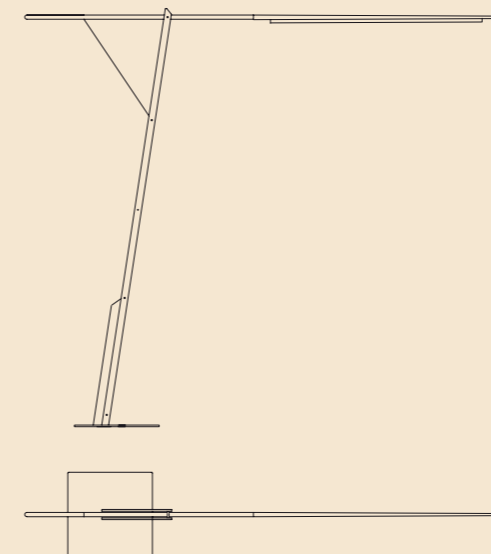

LUCIFERO HEATER LIGHT
250 X 75 X 270 / 300 CM

Hemingway Lamp

Structure steel
Structure finish outdoor powder coating white RAL 9010
LED 24 W, 3000K
Protection Grade IP66

HEMINGWAY LAMP
280 X 50 X 240 CM

10th Capote