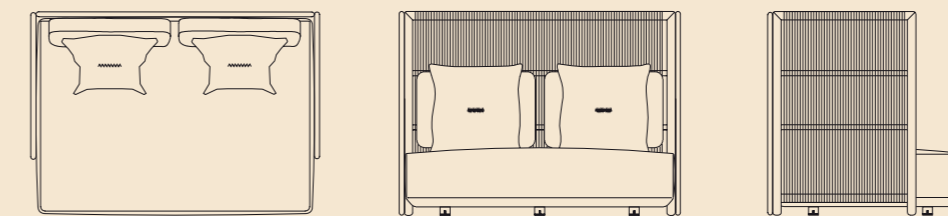

- 1 Levante sofa 160
- 1 Extetiflex backrest 160 low
- 2 Extetiflex lateral 56 low
- 2 Levante banded backrest 70
- 2 10th Cushion 55

LEVANTE SOFA 160 X 115 CM

C - CONFIGURATION WITH: