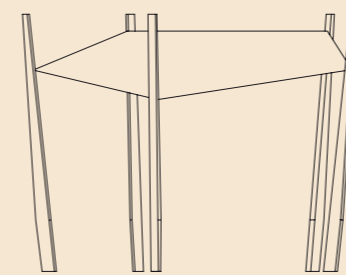

Hardware stainless steel

Curtain technical fabric light grey / dark grey / white

10TH BUTTERFLY - MODULE A
445 X 420 X 300 CM

10TH BUTTERFLY - MODULE C
480 X 590 X 300 CM

10TH BUTTERFLY - MODULE B
390 X 450 X 300 CM