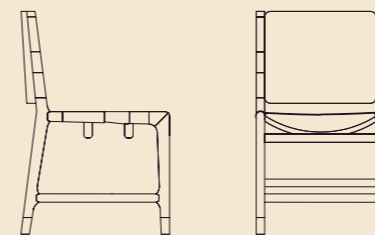

Levante Chair

Structure mahogany / barrique / lucido mediterraneo

Seatback and Seat saddle leather

Seating cushion fabric or leather

Hardware stainless steel