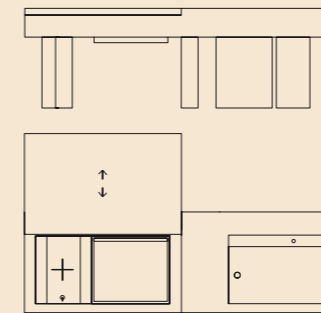

10TH KITCHEN COUNTER
200 / 280 X 90 X 90 CM

10TH KITCHEN BENCH - COMPOSITION WITH 2 BASES
1 CARTER 120 X 77 X 92 CM / 1 BENCH 200 X 77 X 43 CM