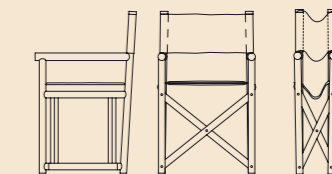

PARAGGI SOFA
215 X 107 X 86 CM

PARAGGI SOFA
260 X 107 X 86 CM

PARAGGI
118 X 125 X 110 CM

PARAGGI LARGE
148 X 125 X 110 CM

PARAGGI ARMCHAIR
70 X 60 X 75 CM

PARAGGI YACHT CHAIR
52 X 53 X 85 CM

*Find more products on our website www.exteta.it/en/