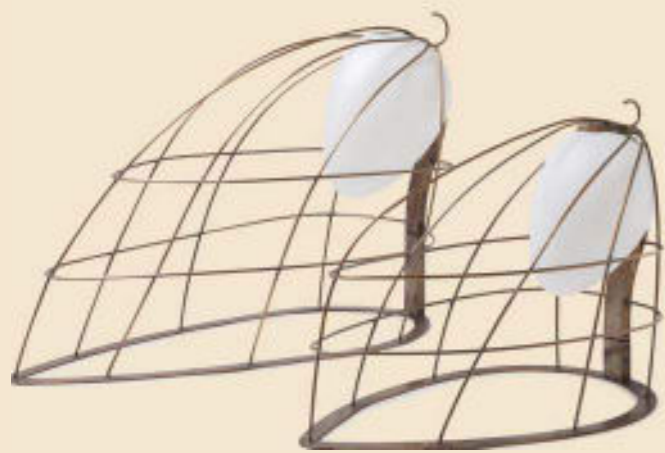

Nemo Light

Structure burnished brass

Diffusion Devices polypropylene fireproof

LED 14.4 Watt/mt, 24v, 3000K

Protection Grade IP66