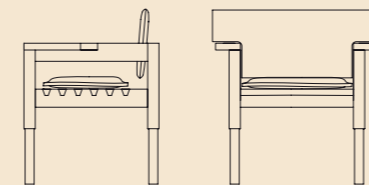

LEVANTE ARMCHAIR
72 X 65 X 75 CM

Vieste Chair

Structure mahogany / barrique / lucido
mediterraneo

Seatback and Seat fabric or leather

Hardware stainless steel

VIESTE CHAIR
65 X 60 X 85 CM

Vieste Armchair

Structure mahogany / barrique / lucido mediterraneo