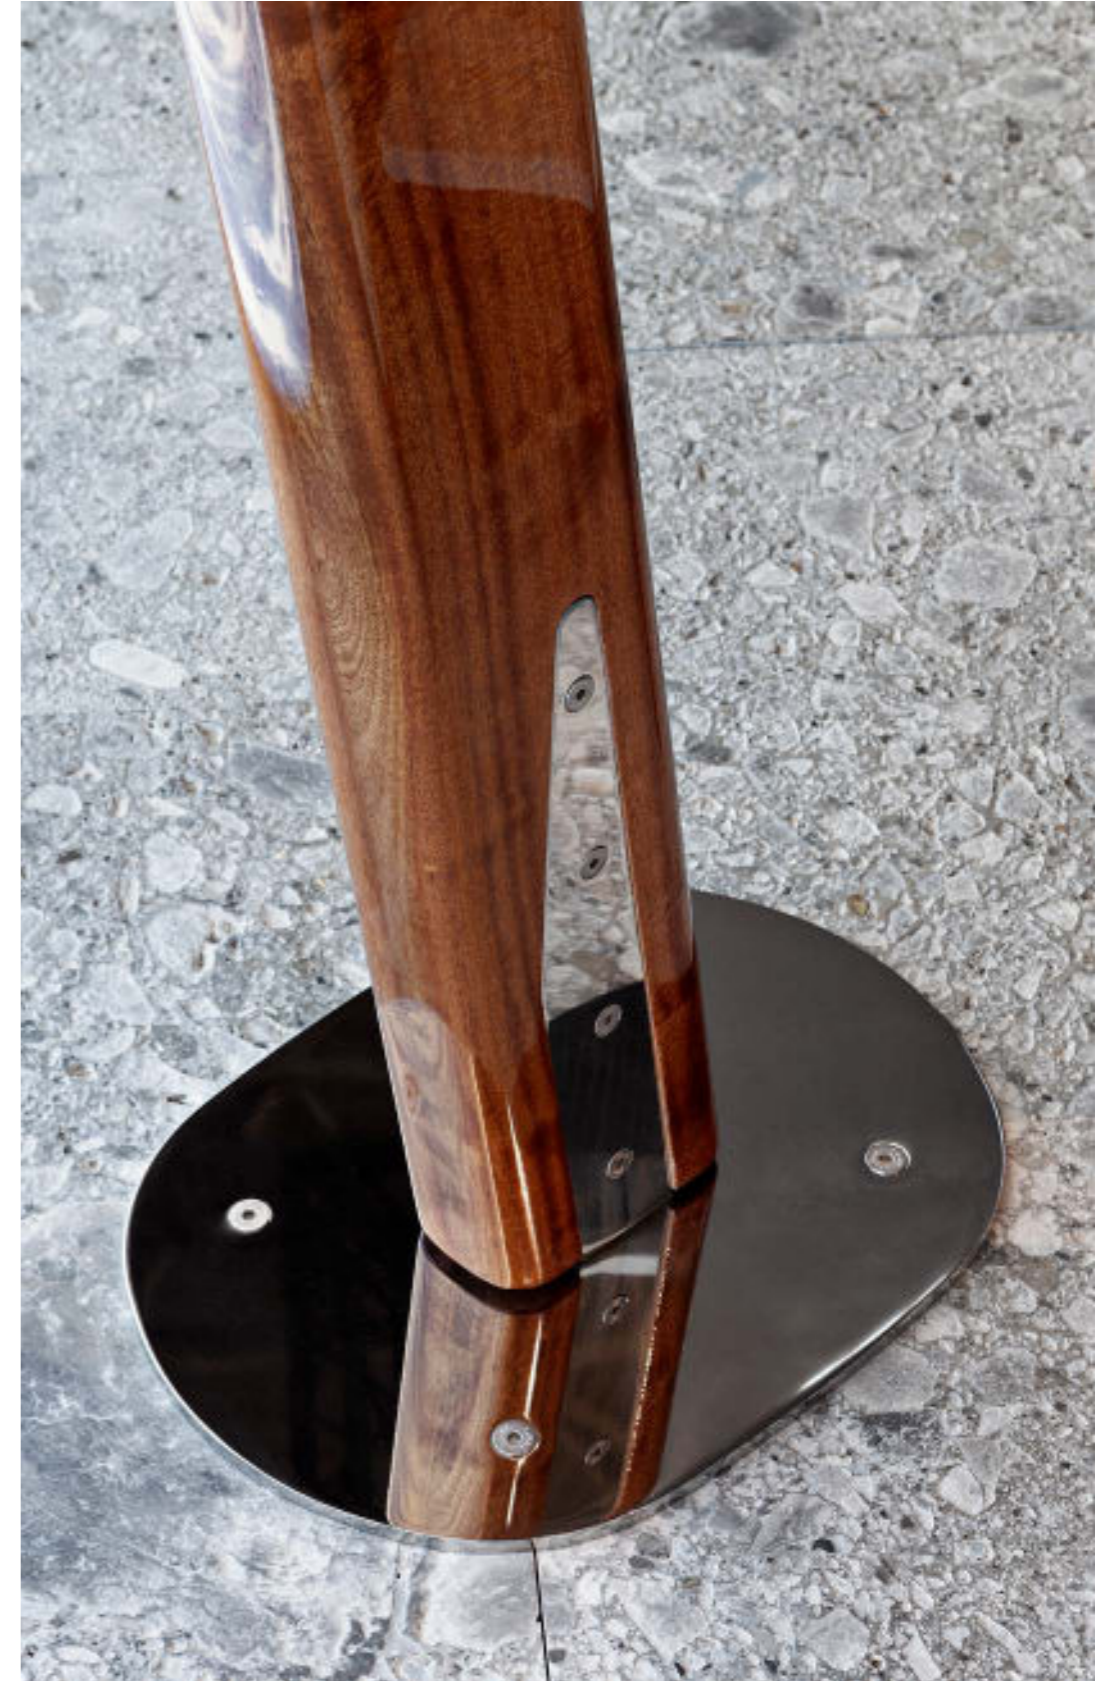

10th Butterfly - by Massimo Castagna