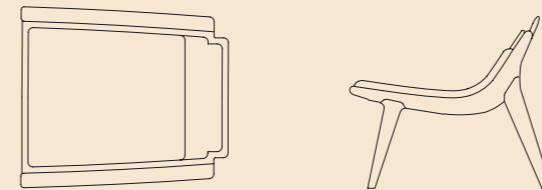

LERICI ARMCHAIR
85 X 75 X 70 CM

LERICI ROCKING CHAIR
85 X 75 X 70 CM