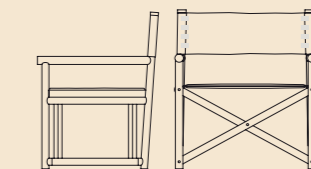

PARAGGI SOFA
215 X 107 X 86 CM

PARAGGI SOFA
260 X 107 X 86 CM

PARAGGI
118 X 125 X 110 CM

PARAGGI LARGE
148 X 125 X 110 CM

PARAGGI ARMCHAIR
70 X 60 X 75 CM

PARAGGI YACHT CHAIR
52 X 53 X 85 CM

*Find more products on our website www.exteta.it/en/