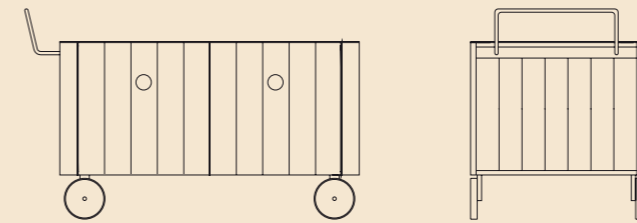

ROLLER KITCHEN 120
136 X 76 X 80 CM

ROLLER KITCHEN 180
196 X 76 X 80 CM