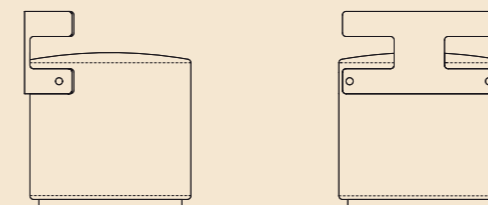

Backrest mahogany / barrique / lucido mediterraneo

Hardware stainless steel

Padding comfort polyuretane foam

Internal Lining waterproof and breathable fabric

External Lining fabric or leather

LEVANTE T POUF
45 X 45 X 55 CM