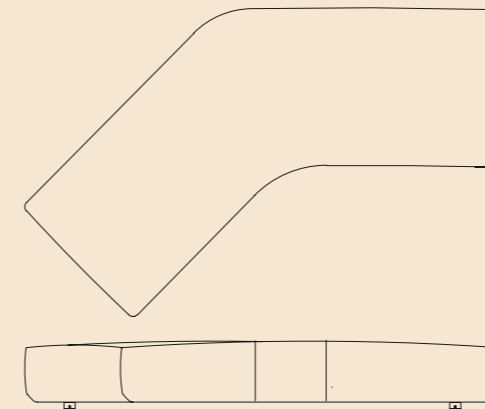

LEVANTE SOFA ANGULAR
256 X 167 X 40 CM