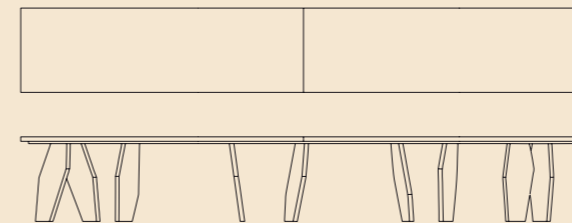

JOINT STONE DINNER TABLE
500 X 75 X 75 CM