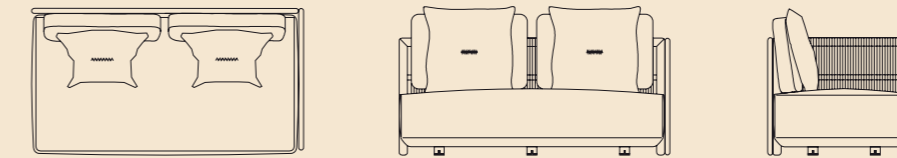

LEVANTE SOFA 160 X 115 CM

Configuration examples with Extetiflex

LEVANTE SOFA 160
WITH EXTETIFLEX - L

LEVANTE SOFA 160 X 85 CM

L - CONFIGURATION WITH: