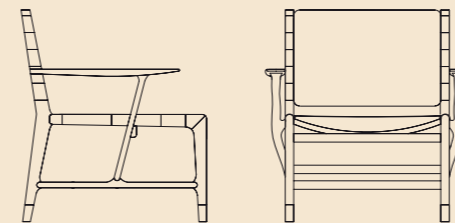

LEVANTE ARMCHAIR
72 X 65 X 75 CM