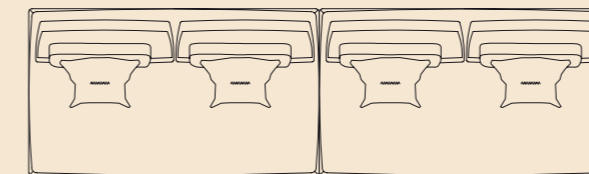

CONFIGURATION WITH

- 2 Caprera sofa 250
- 4 Caprera weighted backrest 110
- 4 Caprera banded backrest 90
- 4 10th Cushion 55

ACCESSORIES

- 1 Wooden backrest A
- 1 Wooden backrest B
- 1 Wooden armrest dx
- 1 Wooden armrest sx
- 1 Caprera chest 250

CAPRERA 200
CAPRERA SOFA 200