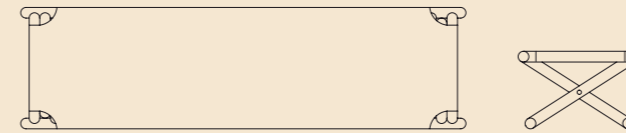

Paraggi Collection

Structure mahogany / barrique / lucido mediterraneo

Lining fabric or leather

Hardware stainless steel

PARAGGI POUF
58 X 56 X 37 CM

PARAGGI BENCH
210 X 59 X 37 CM

PARAGGI MINI BENCH
105 X 59 X 37 CM