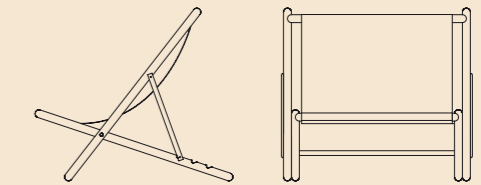

PARAGGI
118 X 125 X 110 CM