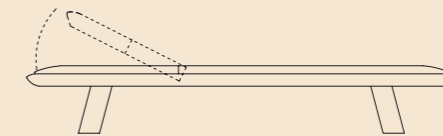

TELLARO SUN LOUNGER S
210 X 90 X 33 CM