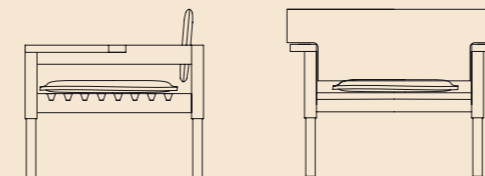

Seatback and Seat fabric or leather

Hardware stainless steel

VIESTE ARMCHAIR SLIM
75 X 75 X 75 CM

VIESTE ARMCHAIR LARGE
90 X 77 X 75 CM

Lerici Armchair / Lerici Chaise Longue

Structure mahogany / barrique / lucido mediterraneo
Seatback and Seat fabric or leather
Hardware stainless steel