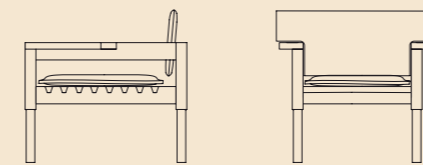

VIESTE ARMCHAIR SLIM
75 X 75 X 75 CM

VIESTE ARMCHAIR LARGE
90 X 77 X 75 CM