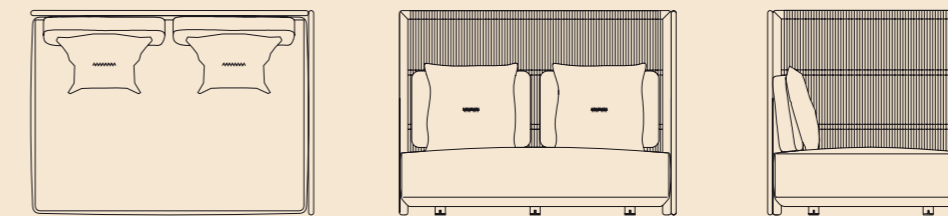

- 1 Levante sofa 160
- 1 Extetiflex backrest 160 low
- 1 Extetiflex lateral 85 low
- 2 Levante banded backrest 70
- 2 10th Cushion 55

L - CONFIGURATION WITH: