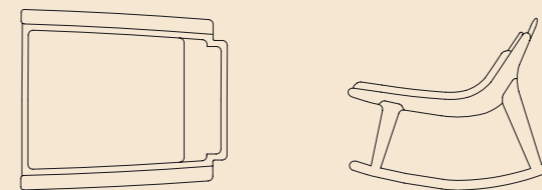

LERICI CHAISE LONGUE
135 X 75 X 80 CM