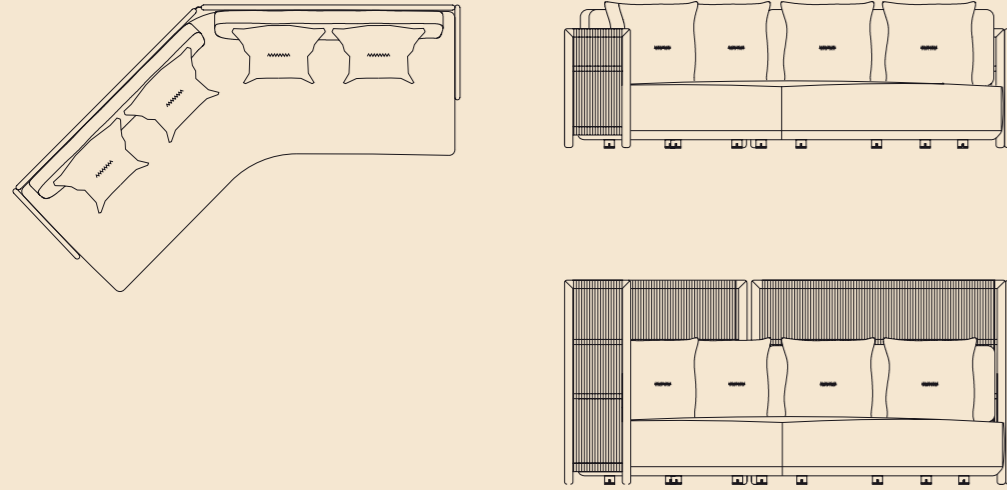

**LEVANTE ANGULAR SOFA
WITH EXTETIFLEX - C**

LEVANTE SOFA 160 X 85 CM

C - CONFIGURATION WITH:

- 1 Levante angular sofa
- 2 Extetiflex backrest 150 low
- 2 Extetiflex lateral 56 low
- 2 Levante banded backrest 135
- 4 10th Cushion 55

C - CONFIGURATION WITH:

- 1 Levante angular sofa
- 2 Extetiflex backrest 150 high
- 2 Extetiflex lateral 56 high
- 2 Levante banded backrest 135
- 4 10th cushion 55