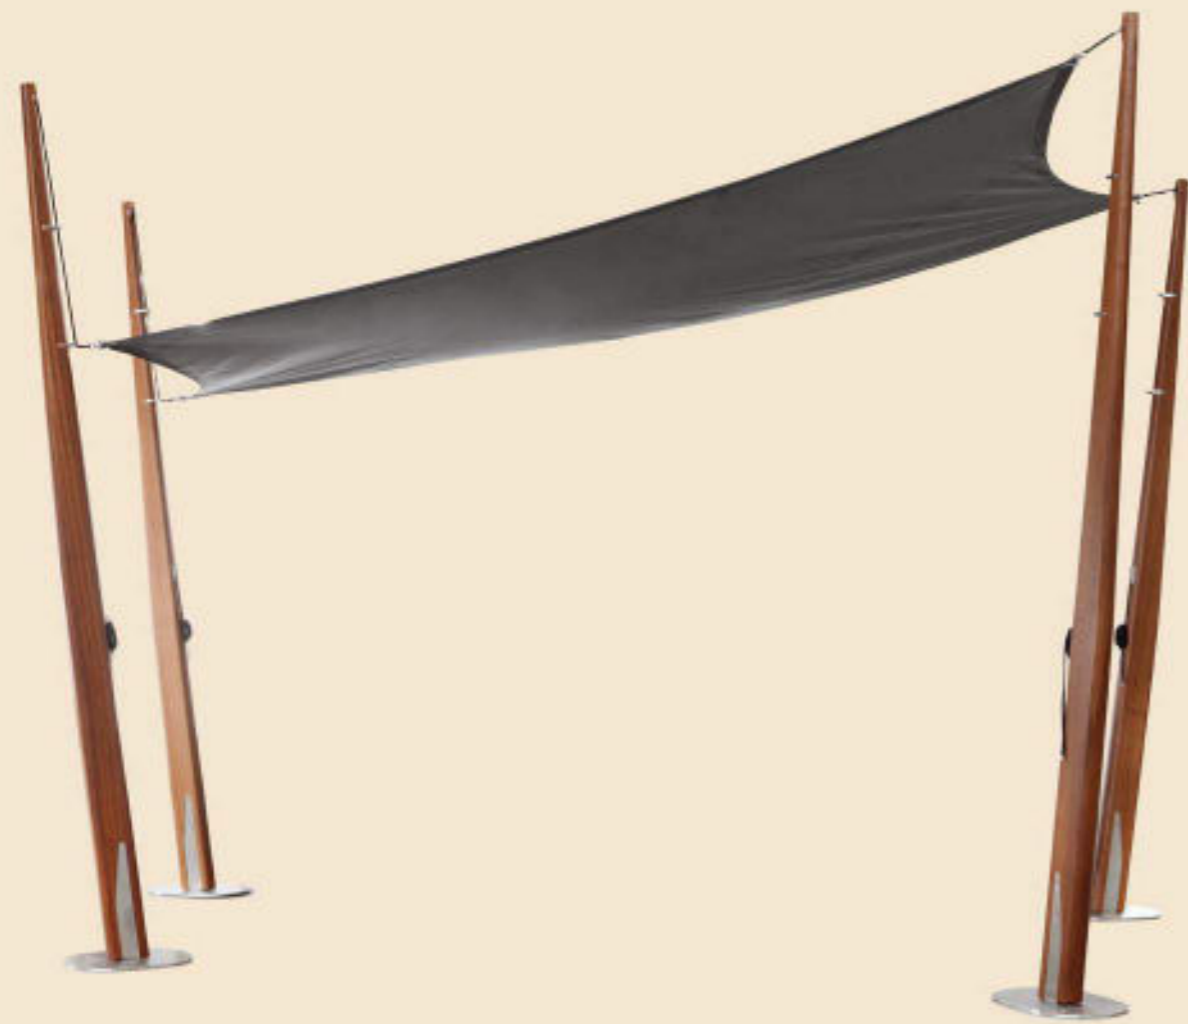

10th Butterfly

Structure mahogany / barrique / lucido mediterraneo

Hardware stainless steel

Curtain technical fabric light grey / dark grey / white