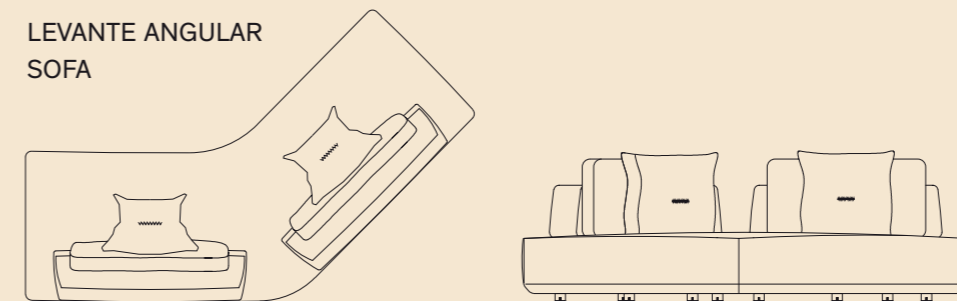

**LEVANTE ANGULAR
SOFA**

CONFIGURATION WITH:

- 1 Levante angular sofa
- 2 Caprera weighted backrest 110
- 2 Caprera banded backrest 90
- 2 10th Cushion 55

Accessories

CAPRERA BACKREST BANDED CUSHION 45
45 X 45 X 8 CM

CAPRERA WEIGHTED BACKREST MEDIUM 95
95 X 30 X 30 CM

CAPRERA BACKREST BANDED CUSHION 70
70 X 45 X 8 CM

CAPRERA WEIGHTED BACKREST LARGE 110
110 X 30 X 30 CM

CUSHION 60
60 X 60 CM

CAPRERA BACKREST BANDED CUSHION 90
90 X 45 X 8 CM

CUSHION 25
25 X 50 CM

10TH CUSHION 55
55 X 55 CM

CAPRERA WEIGHTED BACKREST SMALL 65
65 X 30 X 30 CM

CUSHION 45
45 X 45 CM

10TH CUSHION 70
70 X 70 CM