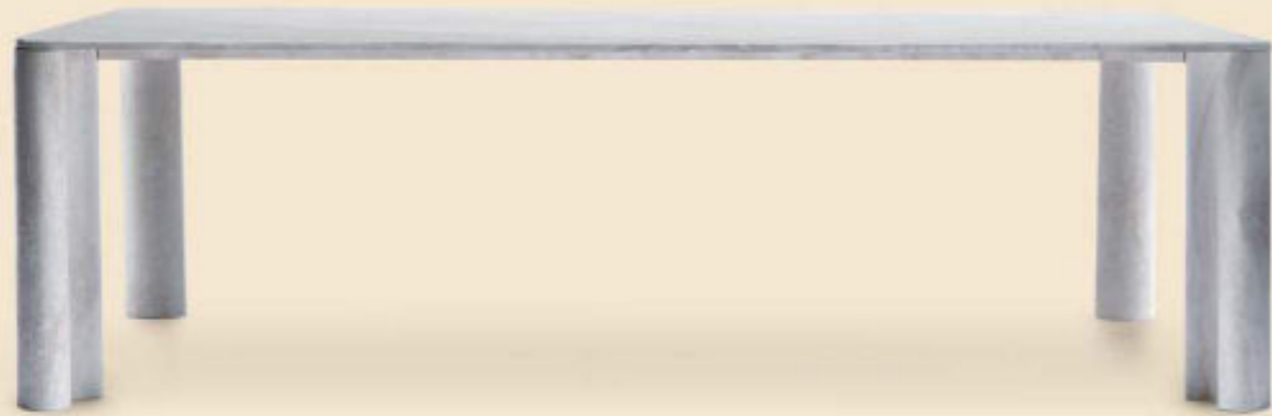

Michelangelo Dinner Table

Structure arabescato orobico marble / steven black marble / ostuni travertine
Hardware stainless steel