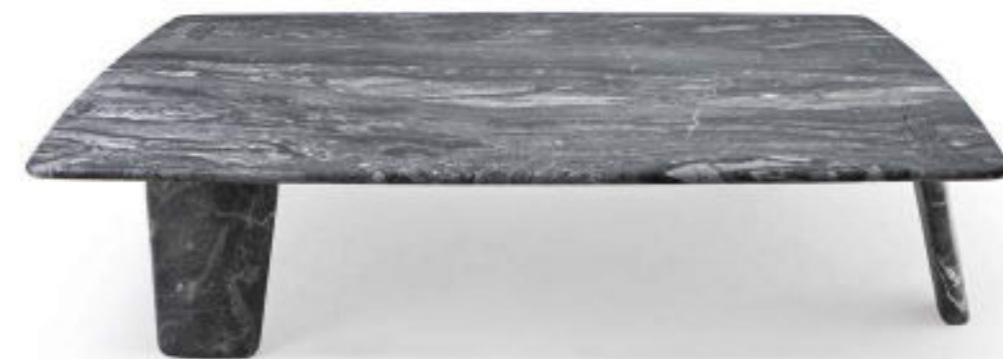

Side Accessories Montecarlo Lounge

01

- 01 — 10th Butterfly
- 02 — Prato Fiorito
- 03 — Biscuit Table

02

03

The outdoor gets the shape of a real nautical scenario, making wind and sunshine an evocative part of the design. The fulfillment of the outdoor delight is given by the volumes and shadow plays of 10th Butterfly, together with the organic lights of Prato Fiorito and the material touch of Biscuit Table.