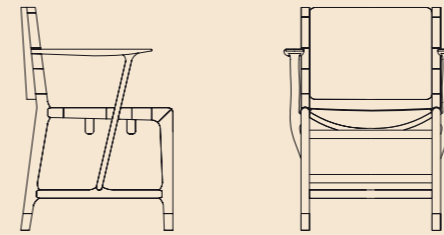

Levante Chair

Structure mahogany / barrique / lucido mediterraneo

Seatback and Seat saddle leather

Seating cushion fabric or leather

Hardware stainless steel

LEVANTE SEATING CUSHION
41 X 43 CM

LEVANTE CHAIR WITH ARMREST
61 X 53 X 80 CM