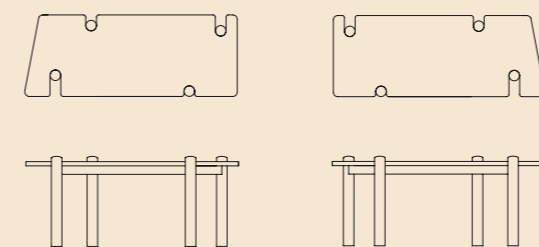

Caprera Coffee Table

Structure mahogany / barrique / lucido mediterraneo
Top arabescato orobico marble / leaf rust marble /
steven black marble / olimpo striato marble / ostuni
travertine
Hardware stainless steel