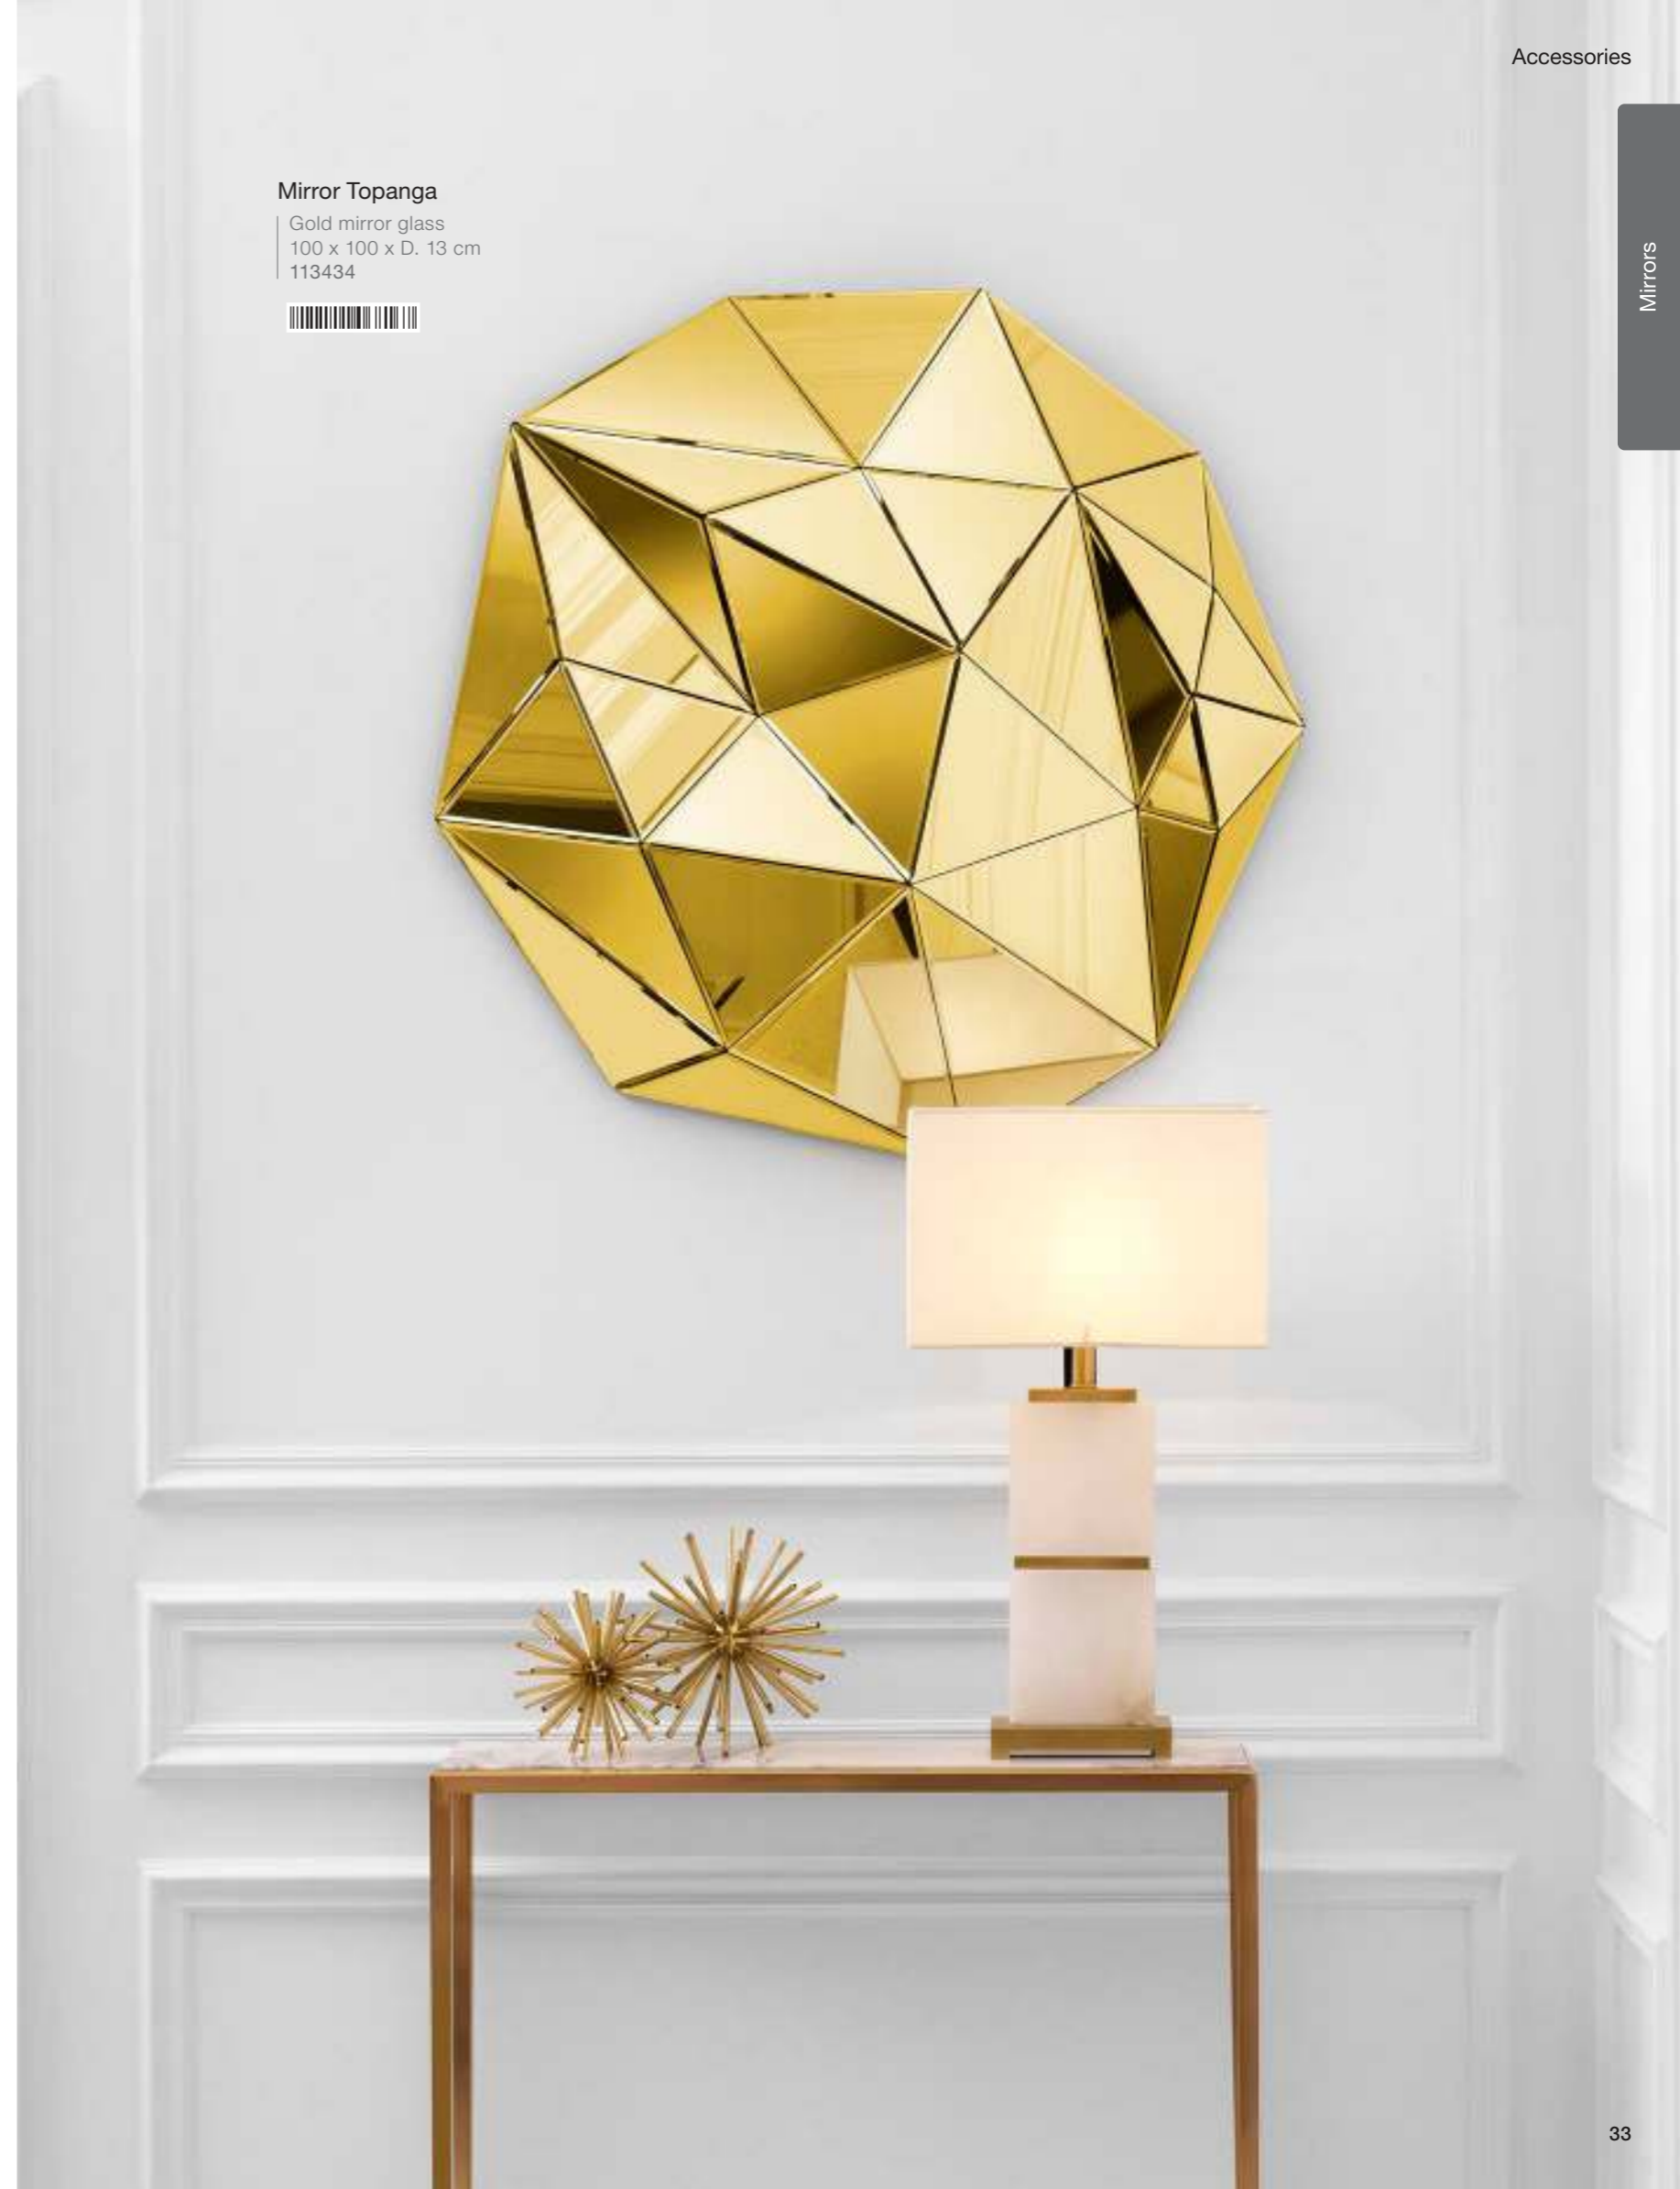

**Mirror Narcissus**

Gold finish  
90 x 180 x D. 8 cm  
112695

### MIRROR CESARIO

**Mirror Cesario**

Gold finish  
ø 100 x D. 5 cm  
112525

**Mirror Moonriver**

Amber mirror glass | bevelled mirror glass  
120 x 120 x D. 5,5 cm  
110015

**Mirror Savoia**

Blue mirror glass  
110 x H. 110 x D. 4 cm  
113431

**Mirror Topanga**

Gold mirror glass  
100 x 100 x D. 13 cm  
113434

# MIRROR BOYTON

Is it a mirror or is it art? Definitely eye-appealing, the fragmented Boyton Mirror will bring a shimmering touch to any space. This alluring wall decoration features a protruding pattern of triangular facets to give a striking three-dimensional effect.