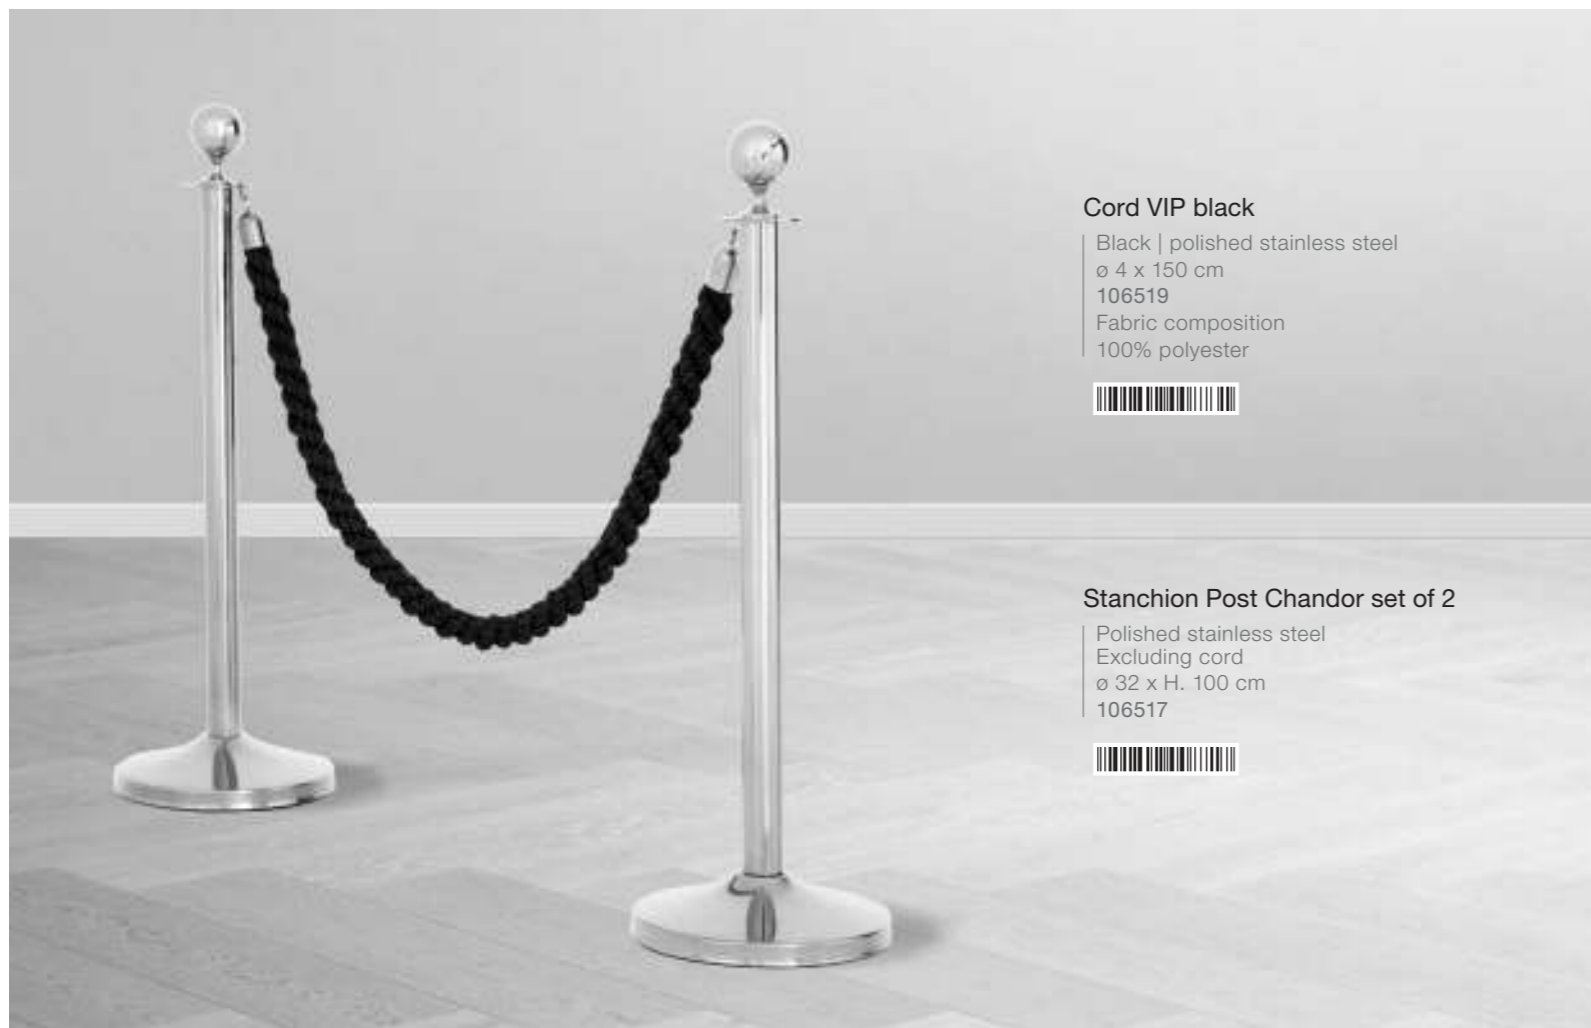

Cord VIP black

Black | polished stainless steel
ø 4 x 150 cm
106519
Fabric composition
100% polyester

Stanchion Post Chandor set of 2

Polished stainless steel
Excluding cord
ø 32 x H. 100 cm
106517