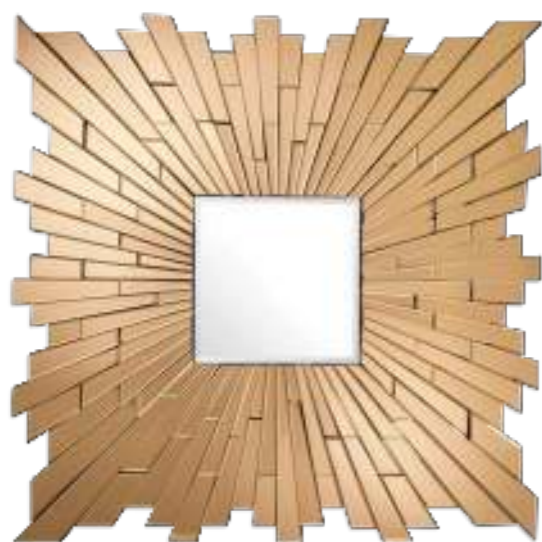

## MIRROR PARADE SMALL

**Mirror Parade S**

Mirror glass  
106,5 x 106,5 x D. 3,5 cm  
112510

**Mirror Narcissus**

Gold finish  
90 x 180 x D. 8 cm  
112695

### MIRROR CESARIO

**Mirror Cesario**

Gold finish  
ø 100 x D. 5 cm  
112525

**Mirror Moonriver**

Amber mirror glass | bevelled mirror glass  
120 x 120 x D. 5,5 cm  
110015

**Mirror Savoia**

Blue mirror glass  
110 x H. 110 x D. 4 cm  
113431

# MIRROR BOYTON

Is it a mirror or is it art? Definitely eye-appealing, the fragmented Boyton Mirror will bring a shimmering touch to any space. This alluring wall decoration features a protruding pattern of triangular facets to give a striking three-dimensional effect.