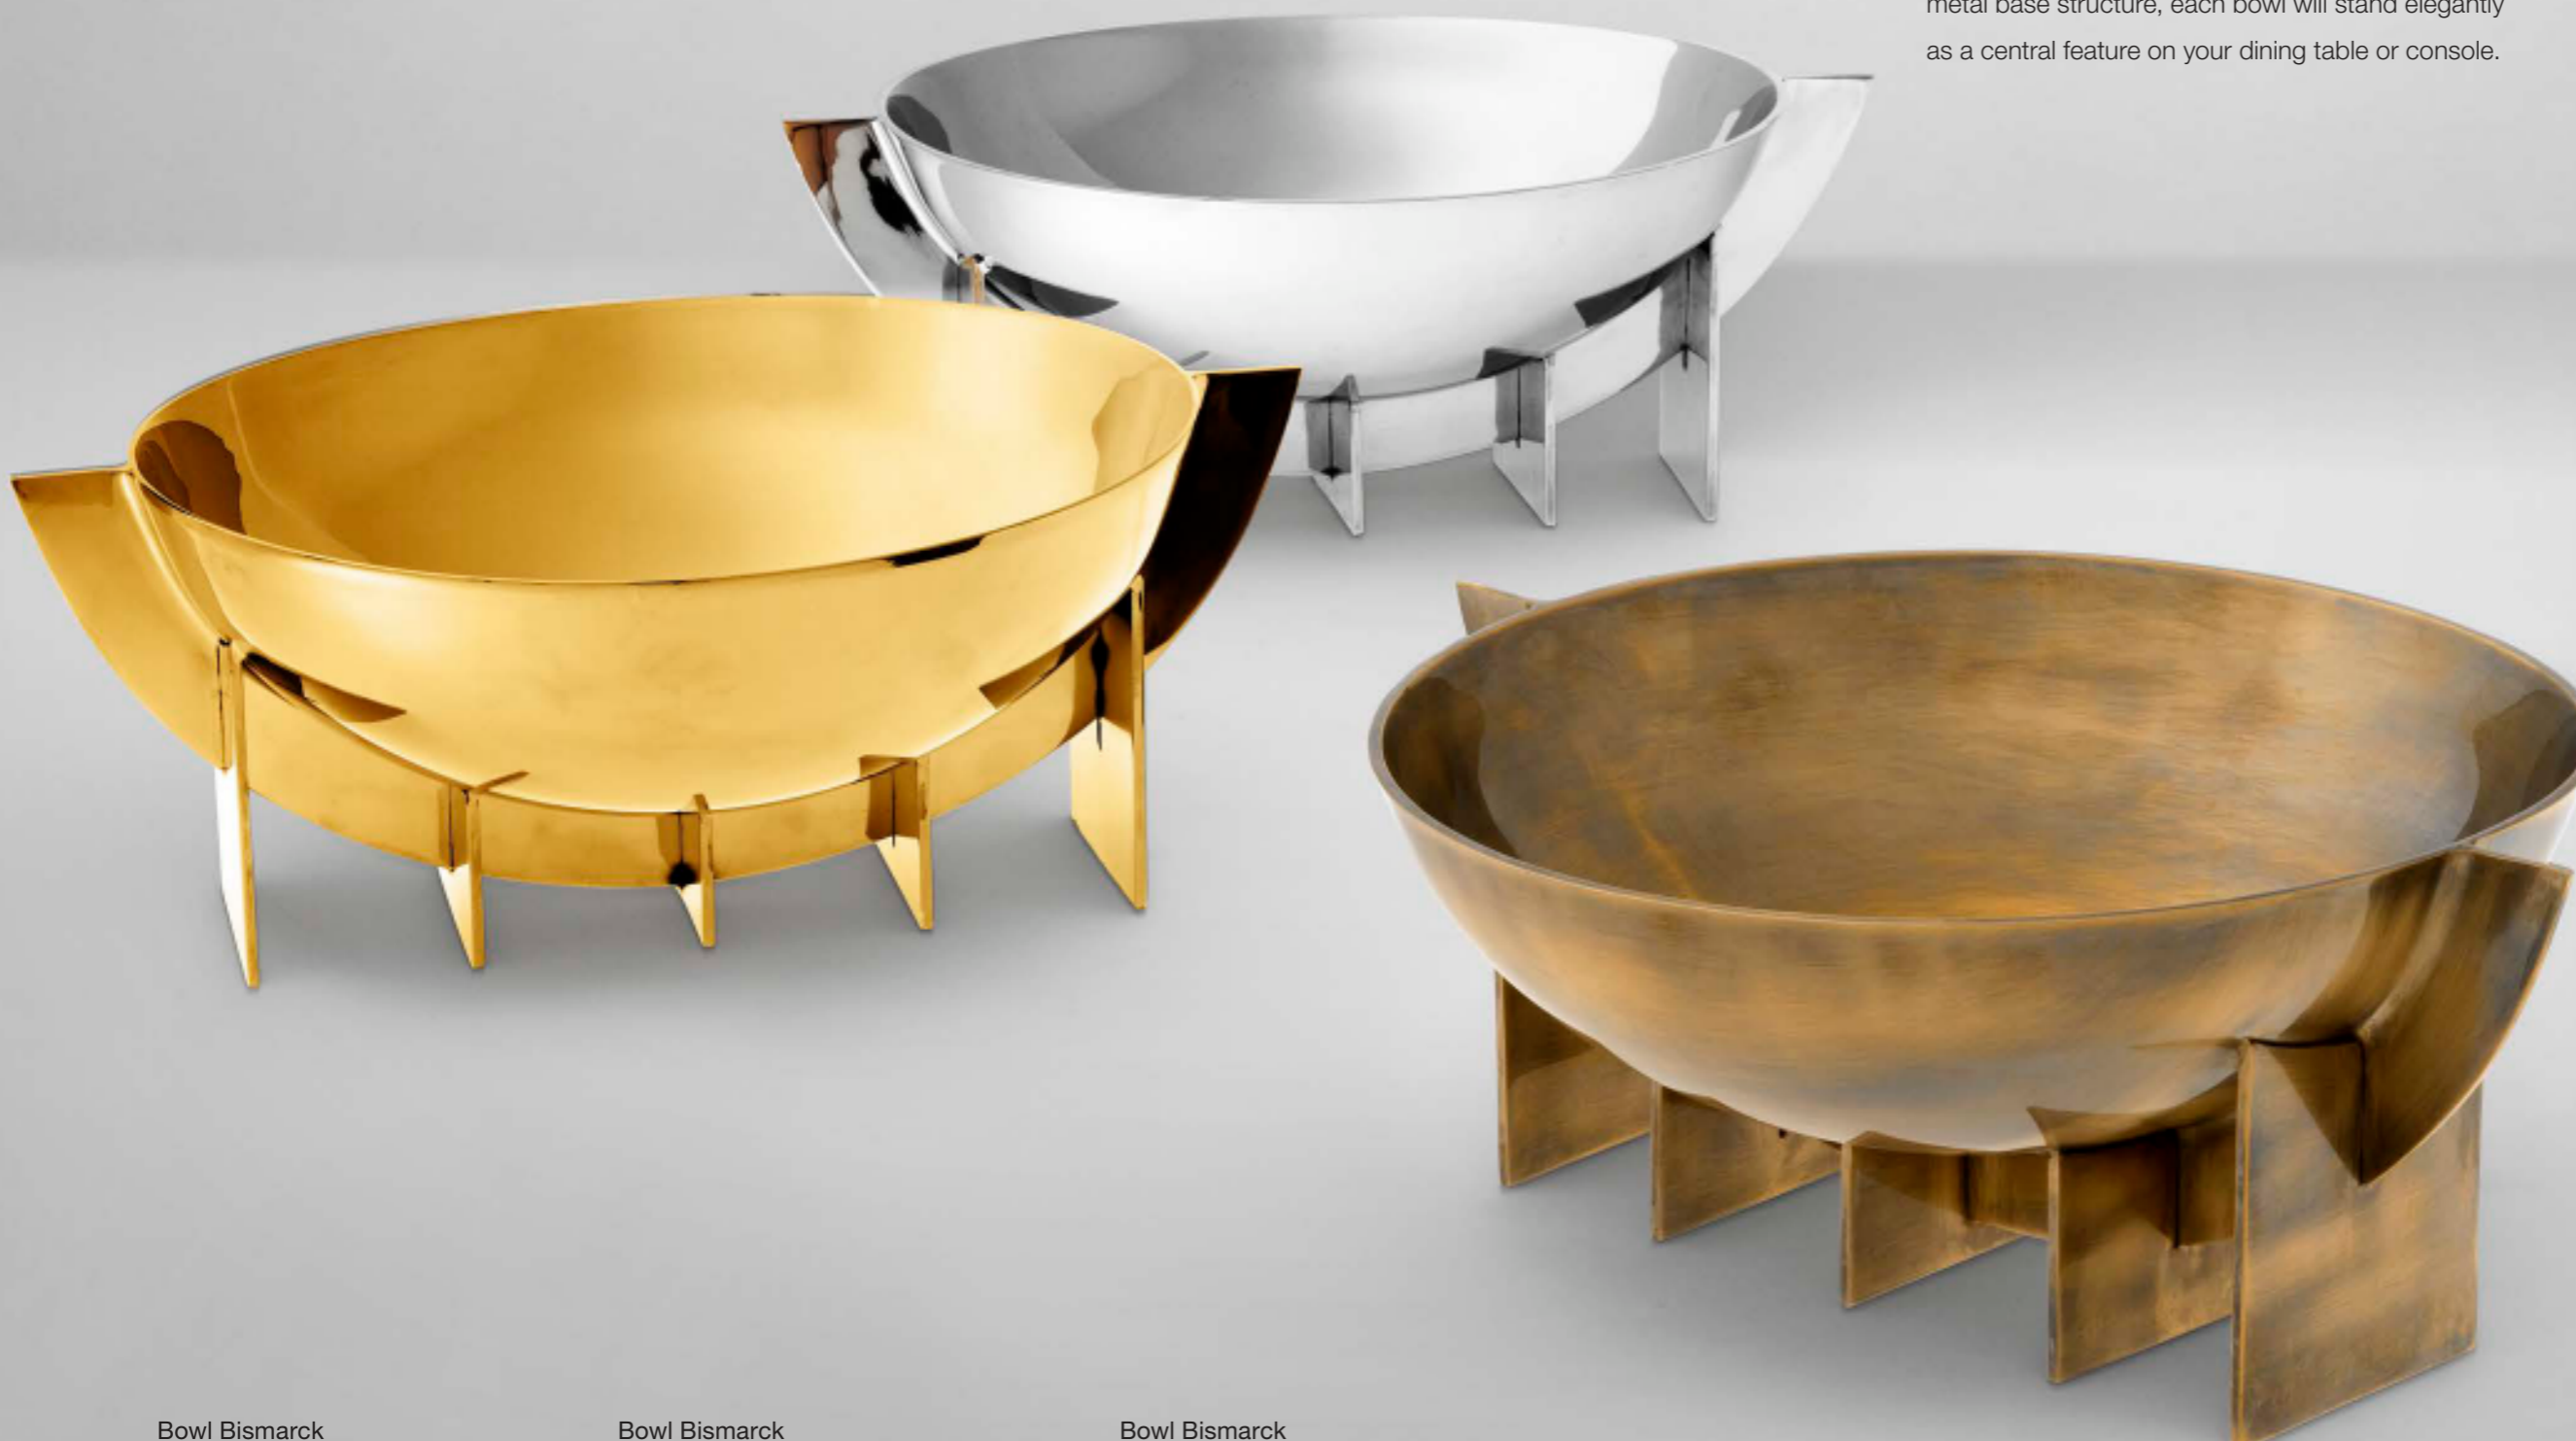

BOWL BISMARCK

ABSTRACT BEAUTY

Add a touch of abstract beauty to your home interior with the striking Bismark Bowl that comes in three distinguished finishes. Elevated on a fused metal base structure, each bowl will stand elegantly as a central feature on your dining table or console.

Bowl Bismarck
Nickel finish
30 x 25 x H. 11,5 cm
107943

Bowl Bismarck
Gold finish
30 x 25 x H. 11,5 cm
112884

Bowl Bismarck
Vintage brass finish
30 x 25 x H. 11,5 cm
114156