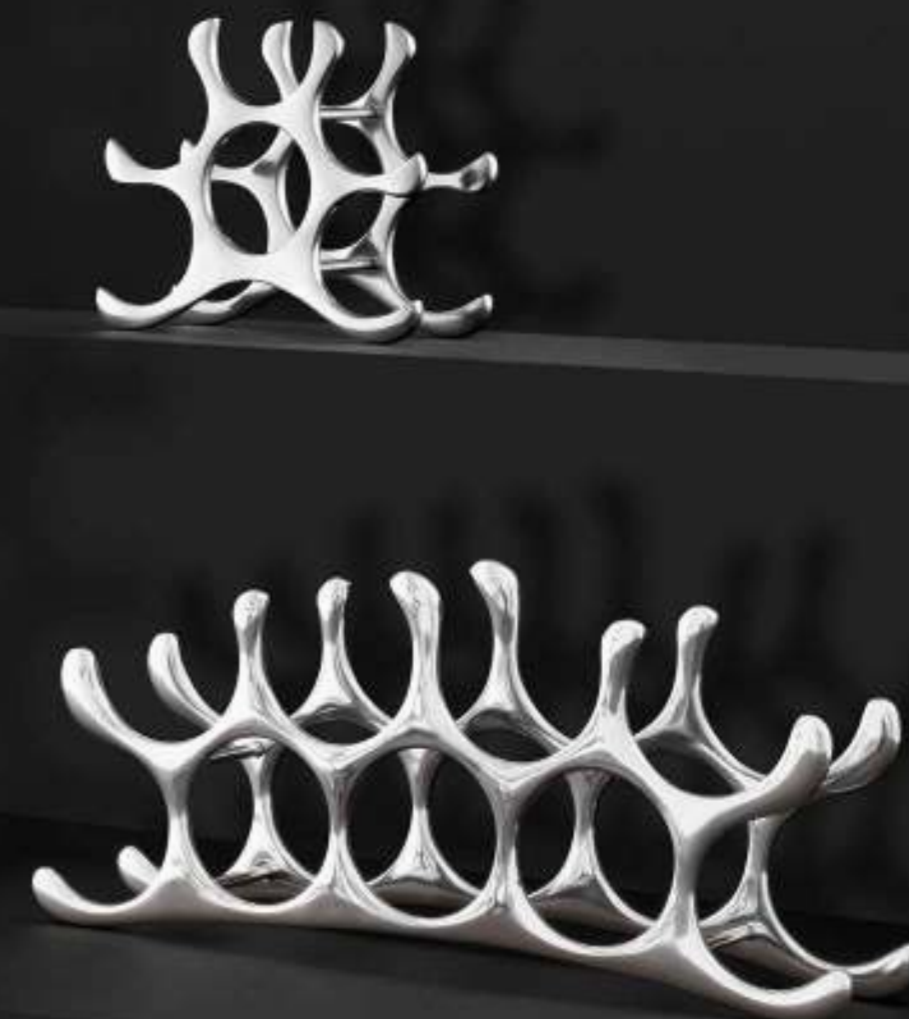

WINE COOLER MAGGIA SINGLE

Wine Cooler Maggia Single

Nickel finish
23 x 10 x H. 18 cm
100641

Wine Rack Alboran L

Polished aluminium
36 x 21 x H. 105 cm
103565

Wine Rack Alboran S

Polished aluminium
28 x 11 x H. 26 cm
100857

Wine Rack Alboran M

Polished aluminium
56 x 11 x H. 24 cm
104996