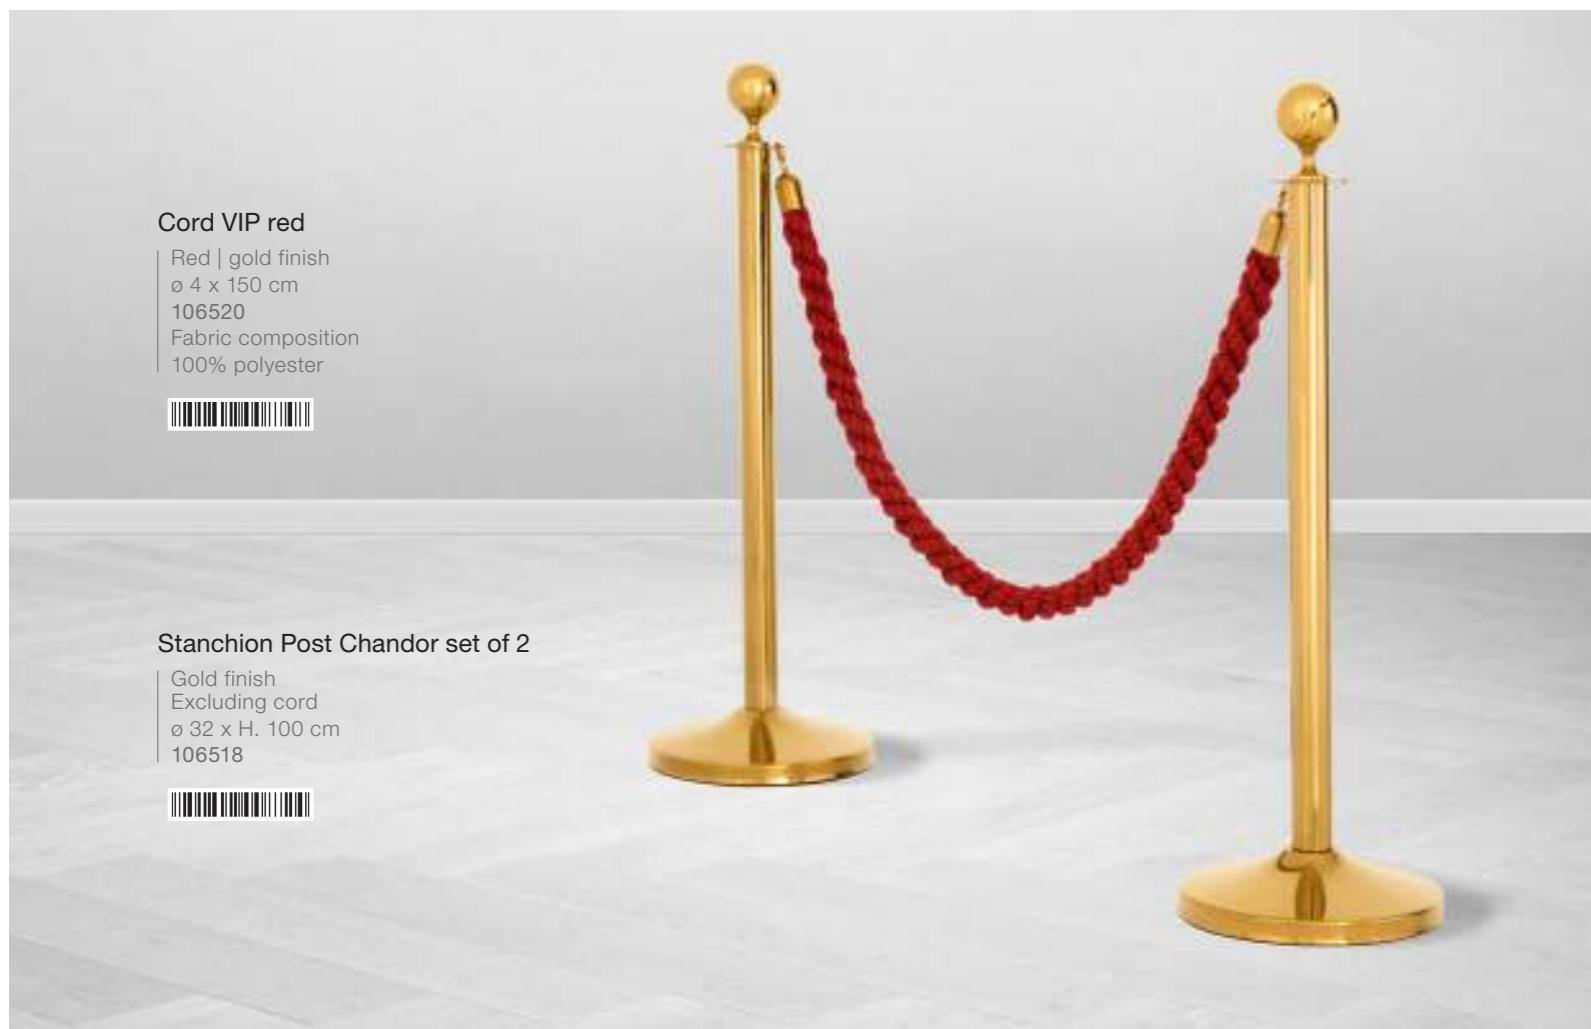

Cord VIP red

Red | gold finish
ø 4 x 150 cm
106520
Fabric composition
100% polyester

Stanchion Post Chandor set of 2

Gold finish
Excluding cord
ø 32 x H. 100 cm
106518