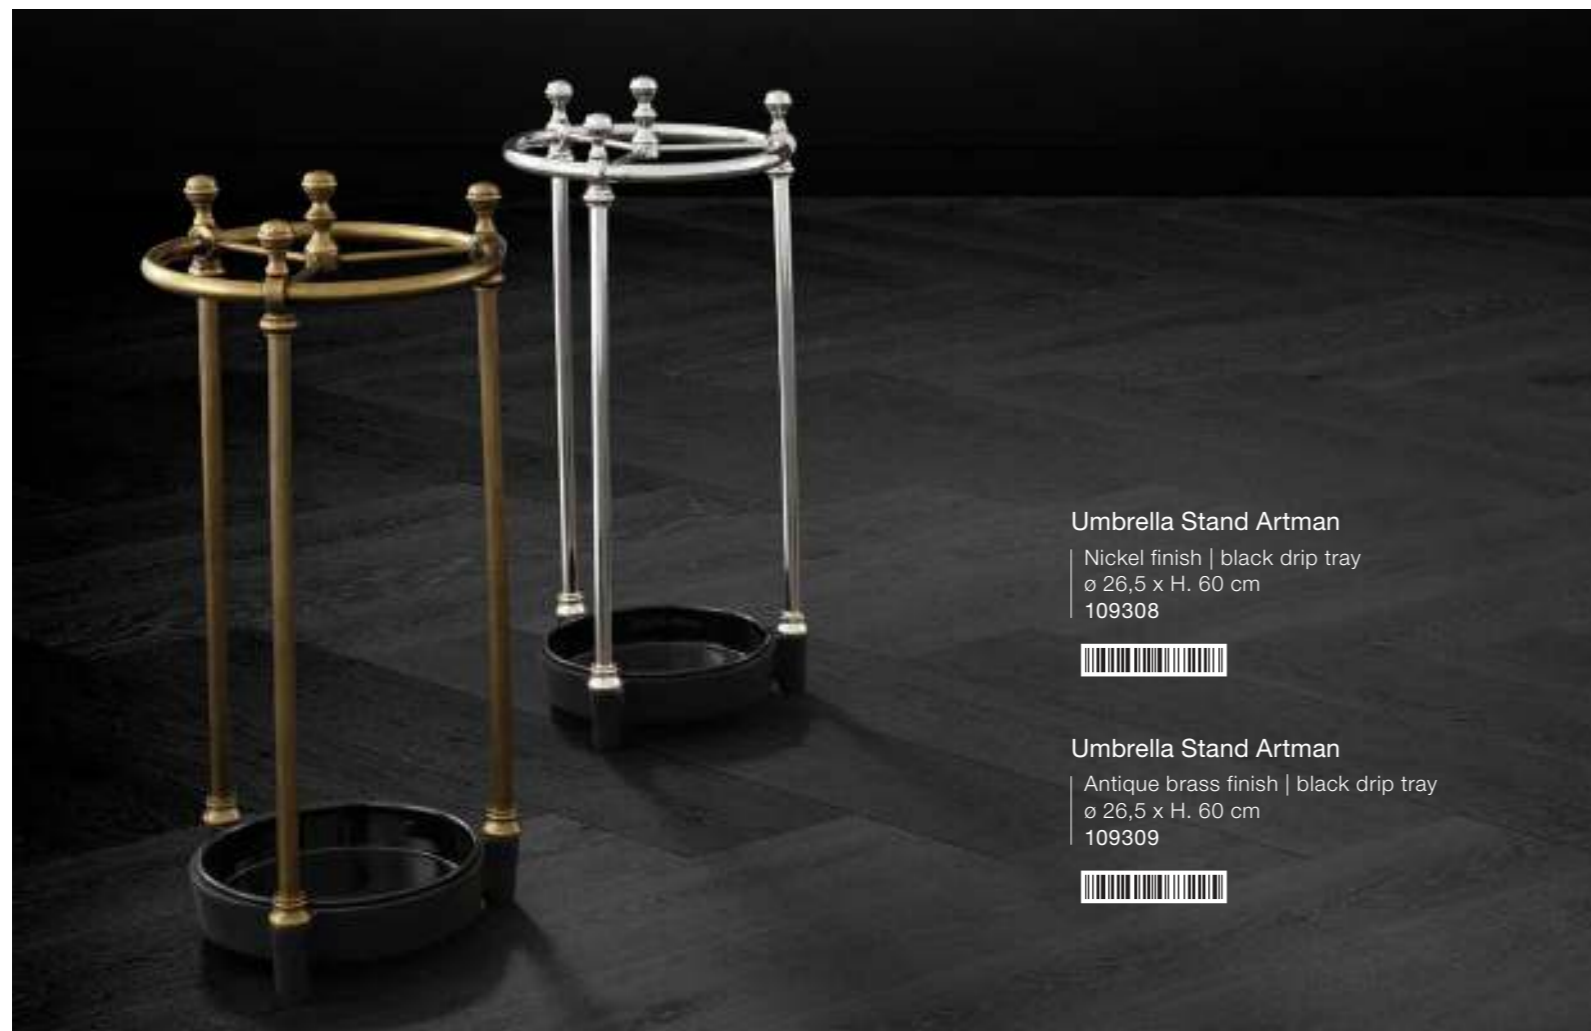

ARMADALE

The finishing touch for your well-appointed home, the Armadale Umbrella Stand makes an essential addition to your entryway. Beautifully sculpted it features an elegant frame. A useful drip tray below protects your hallway flooring from water and residue and can be easily removed for cleaning.

UMBRELLA STAND QUORUM