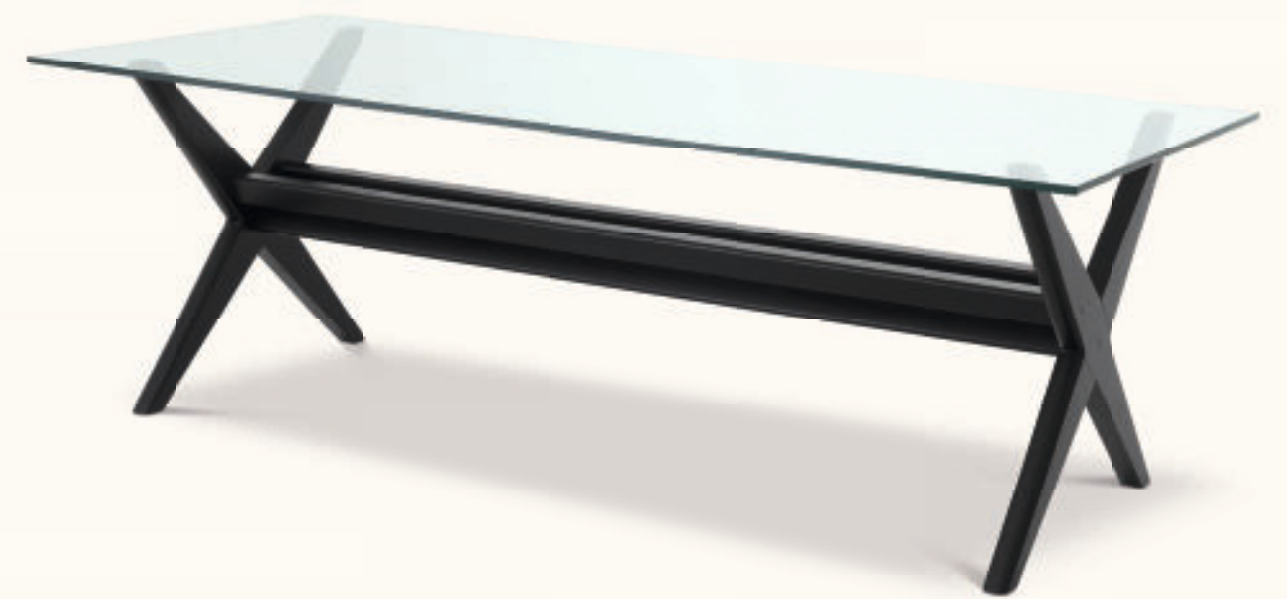

DISCOVER OUR TRIBUTE COLLECTION
IN CELEBRATION OF MINIMALISM

STOOL ARNAUD

STOOL STELLA

COFFEE TABLE MAYNOR

BENCH ARNAUD

DINING TABLE MAYNOR

DESK JULLIEN AND DINING CHAIR NICLAS

BAR AND COUNTER STOOL DAREAU

CHAIR AND SOFA MILO

DINING CHAIR FELIPPE

DINING CHAIR MATTEUS

BENCH DIONIS

STOOLS AND BAR STOOLS

STOOL STELLA S

Item no **114168**
Classic brown

STOOL STELLA S