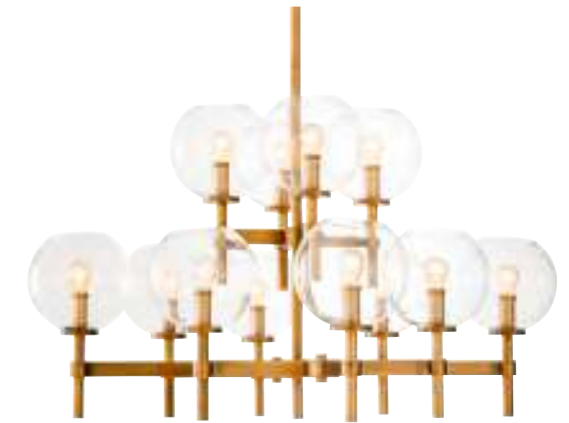

Fabe
Art. 112642