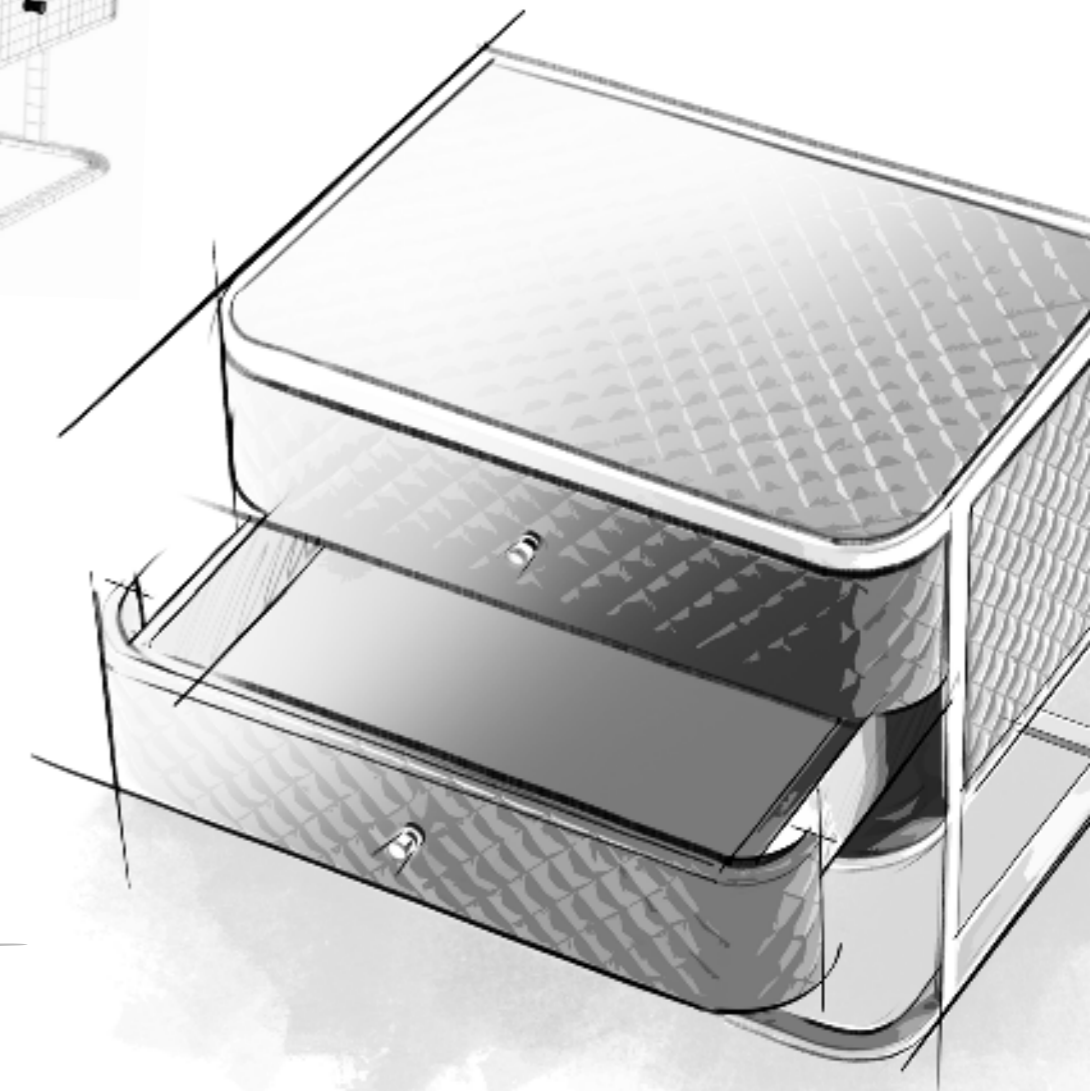

## SEDUCTIVE CURVES

With its seductive curves and vintage appearance, the 2-drawer Monfort Side Table is a must-have nightstand in your bedroom. The diamond quilted black faux leather upholstery perfectly complements the sleek metal frame with brushed brass finish.