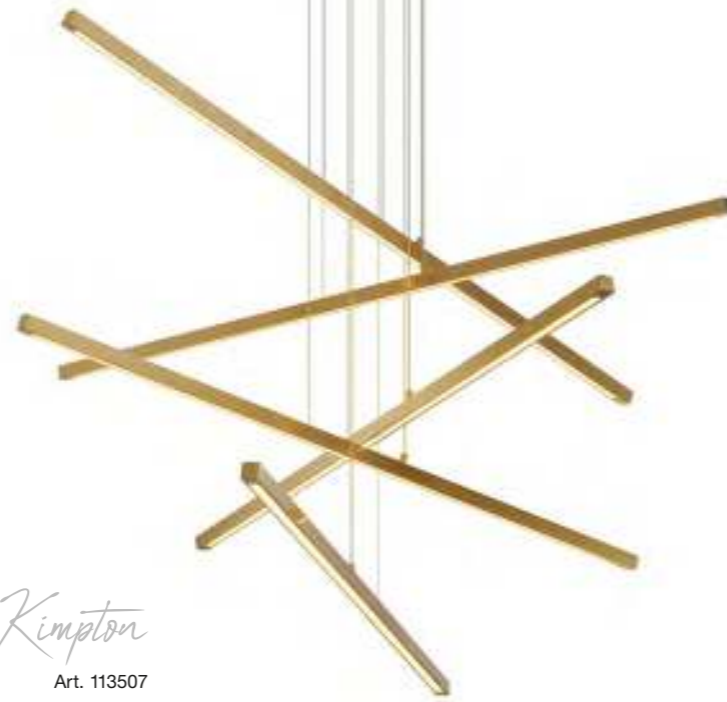

# PLAYFUL COMPOSITION

The playful design of the Kimpton chandelier reminds one of a game of Mikado. Made up of six rectangular bars with an antique brass finish and integrated LED lights, this versatile modern suspension light creates beautiful light effects in your interior surroundings. The bars can be hung in any desired position by adjusting the length of the wires.