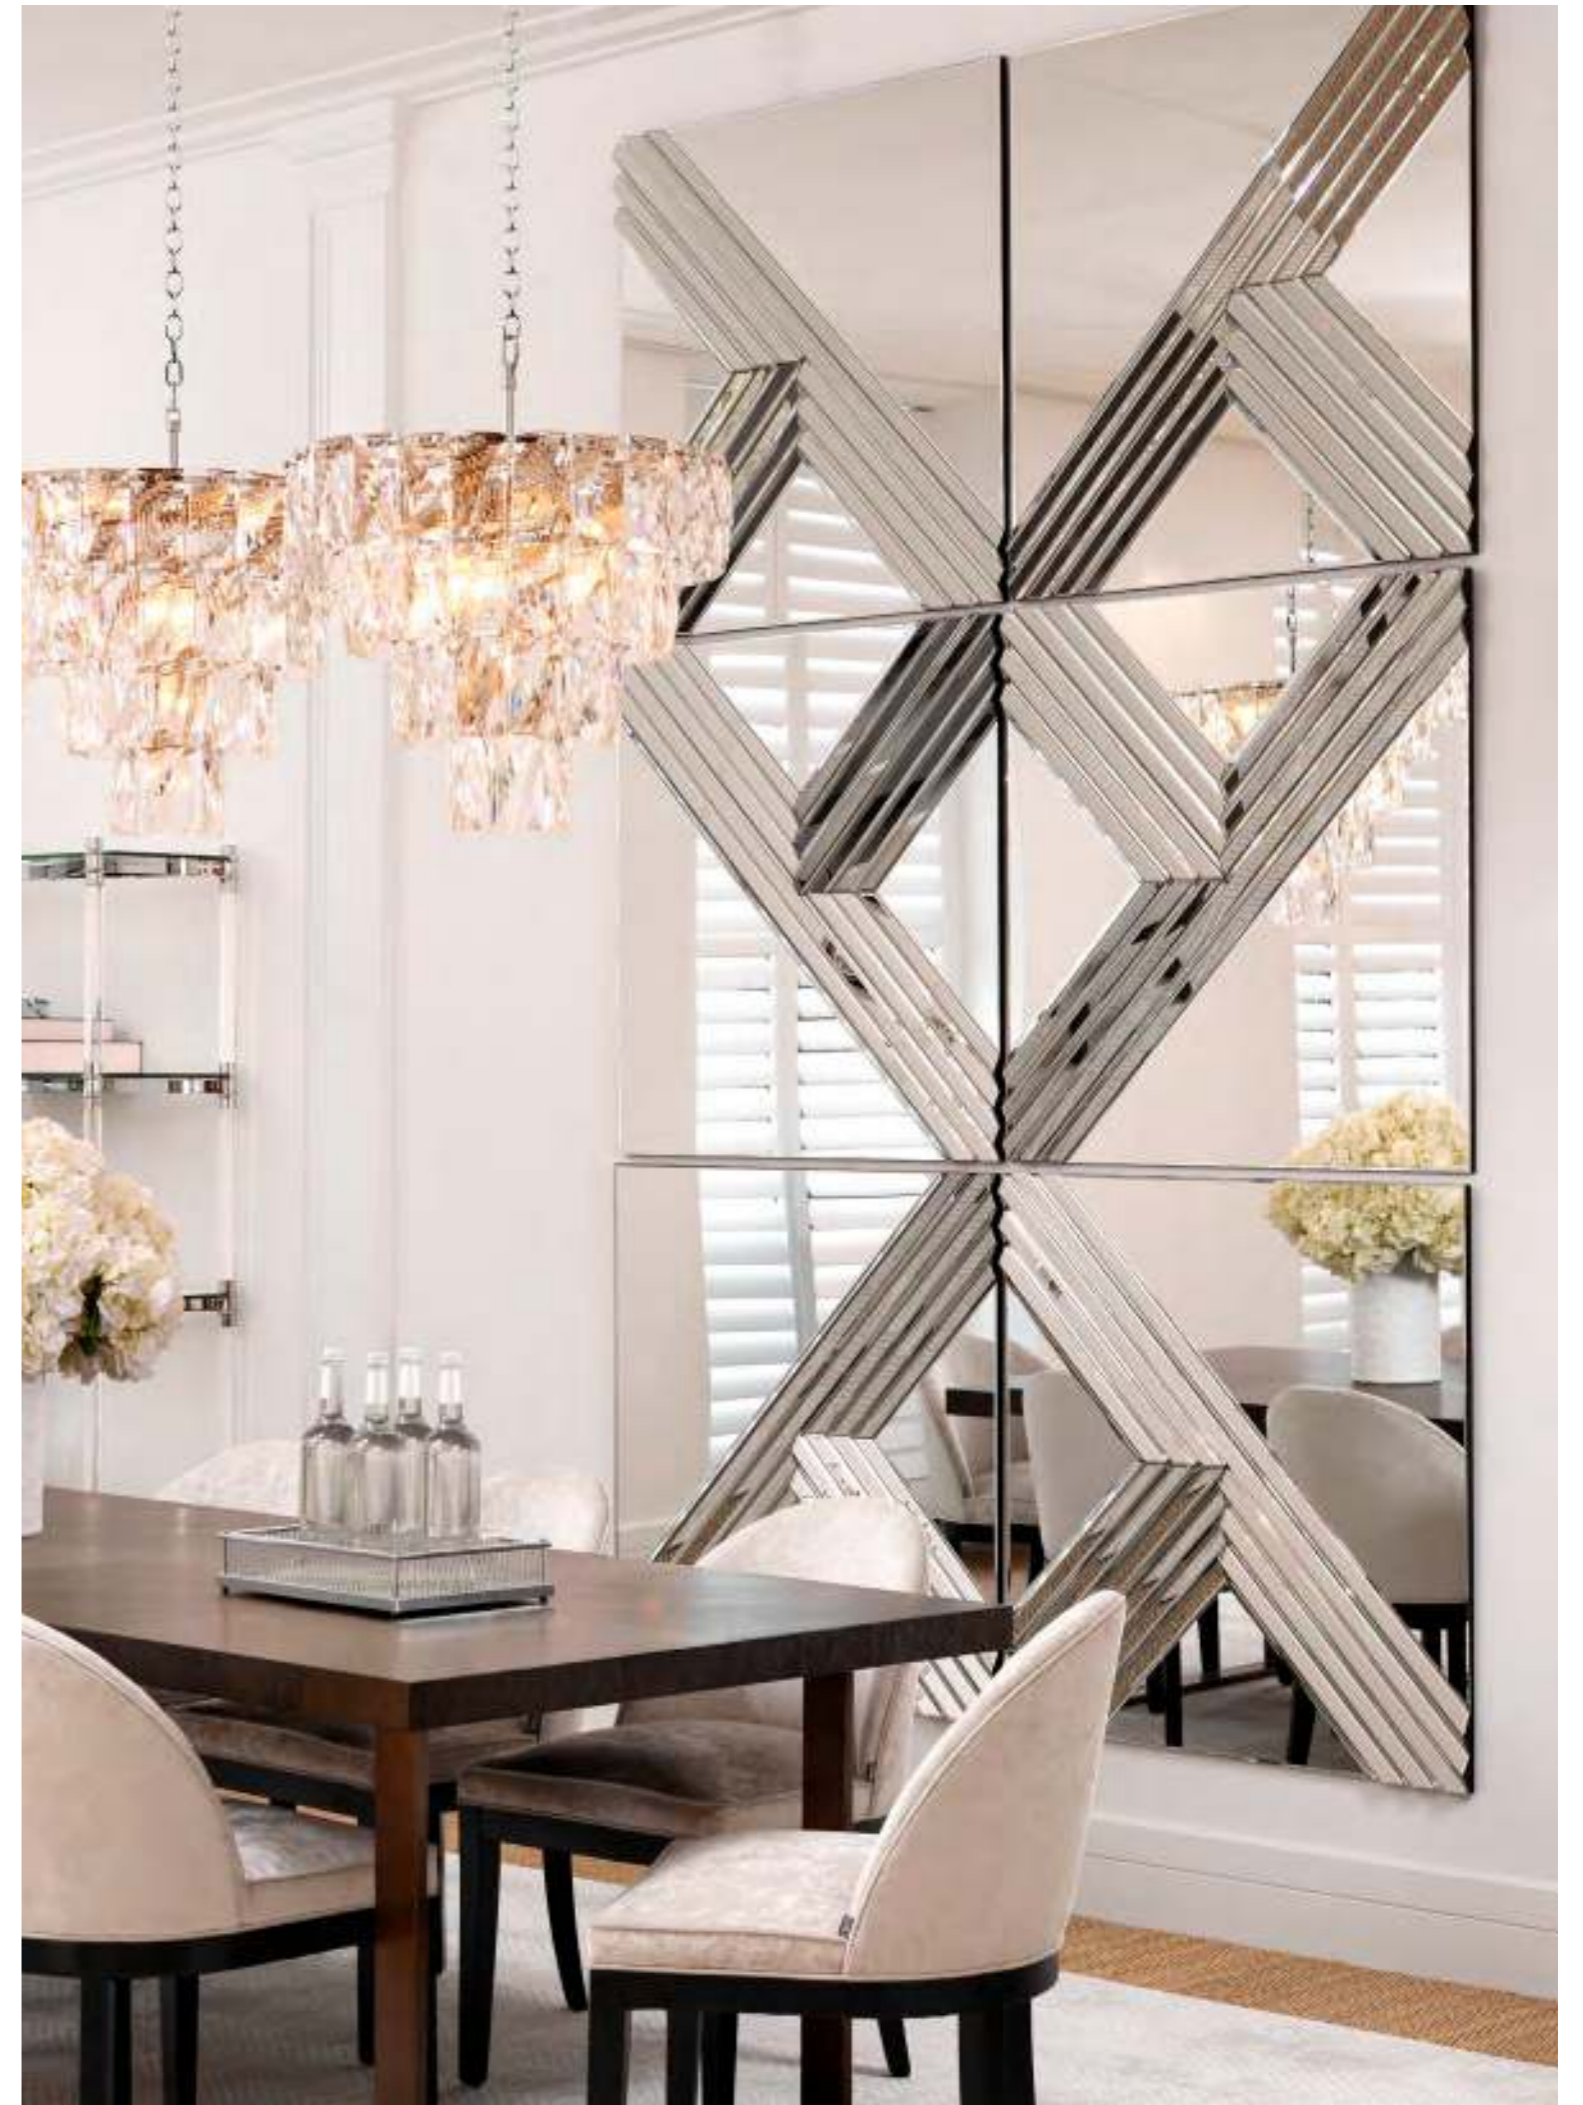

RETRO-CHIC FOCAL POINT

Create a retro-chic focal point in your living space with the Tortora floor lamp. This designer lighting in Mid-Century Modern style instantly elevates your room! It features an antique brass finish and 6 white glass globes.