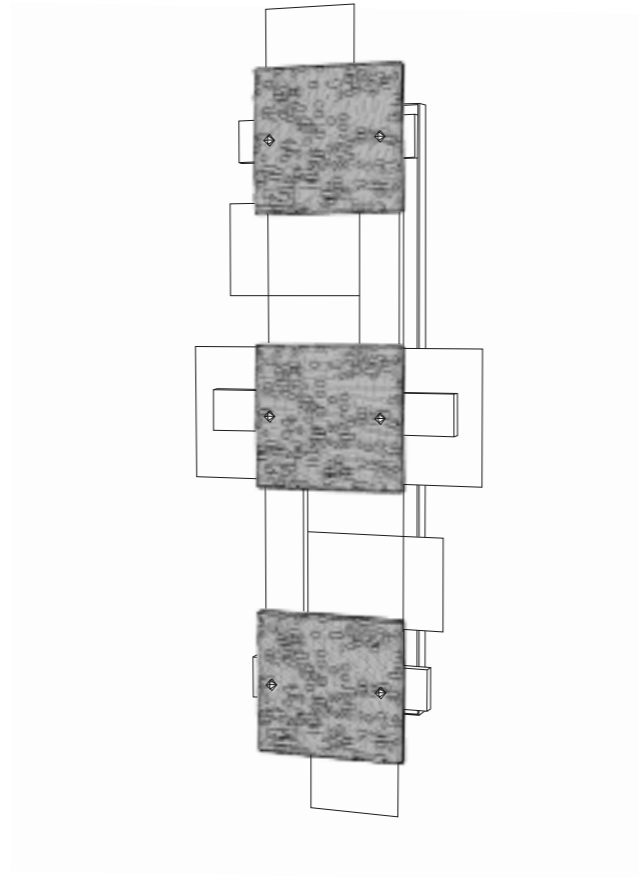

# IN THE SPIRIT OF CUBISM

Create depth and visual interest in your home décor with the geometric Langham wall lamp. Its decorative multi-layered design incorporates stamped out linear plates in a vintage brass finish and three square glass plates with relief.